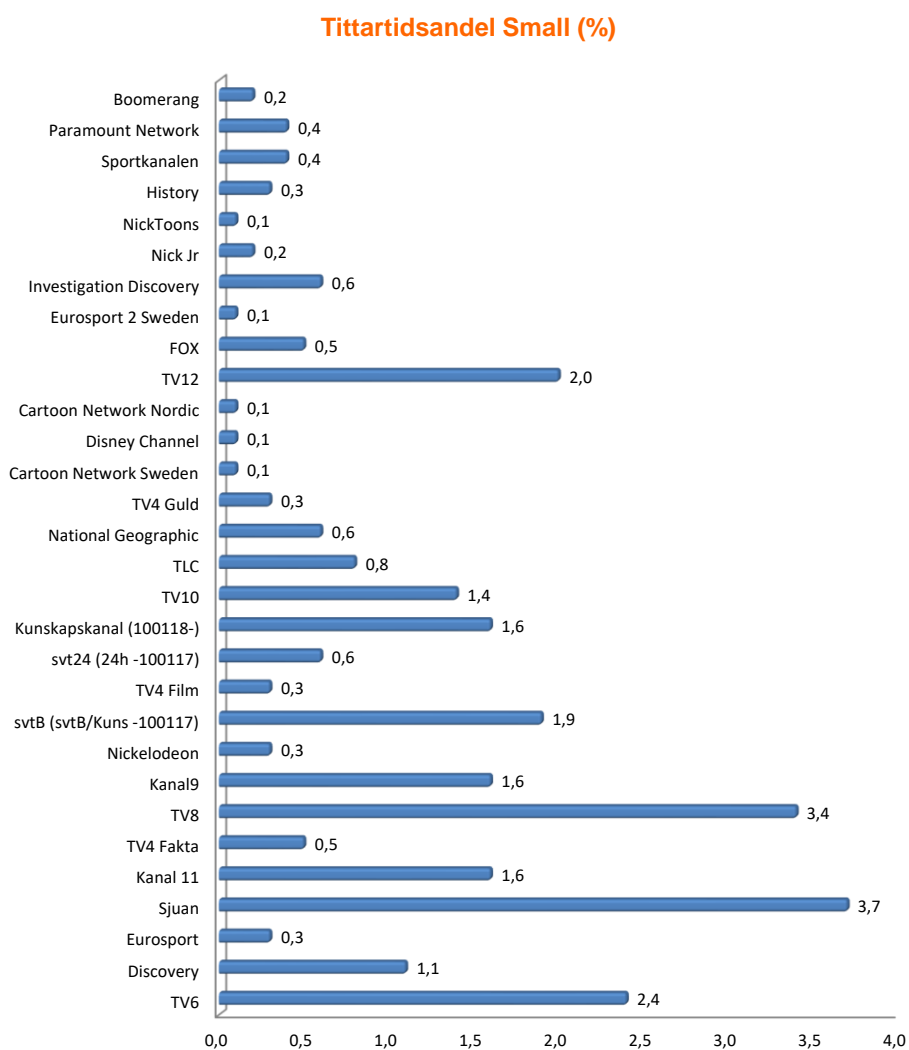

Översikt av tittandet på MMS loggkanaler - data

* Alla kanaler exklusive de 35 loggkanalerna