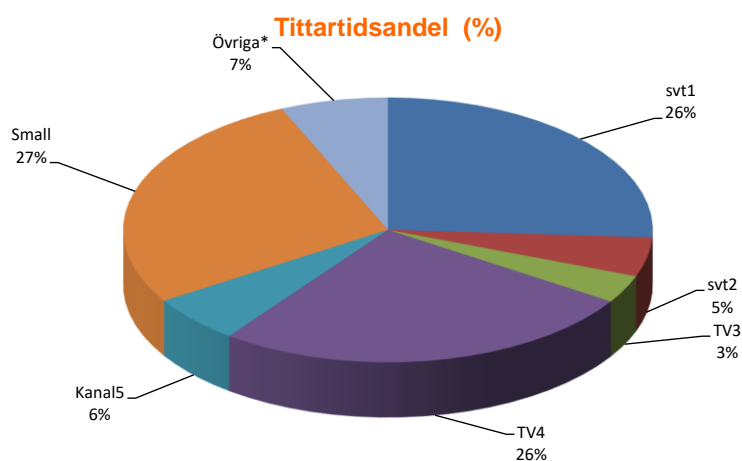

Översikt av tittandet på MMS loggkanaler - data

* Alla kanaler exklusive de 35 loggkanalerna