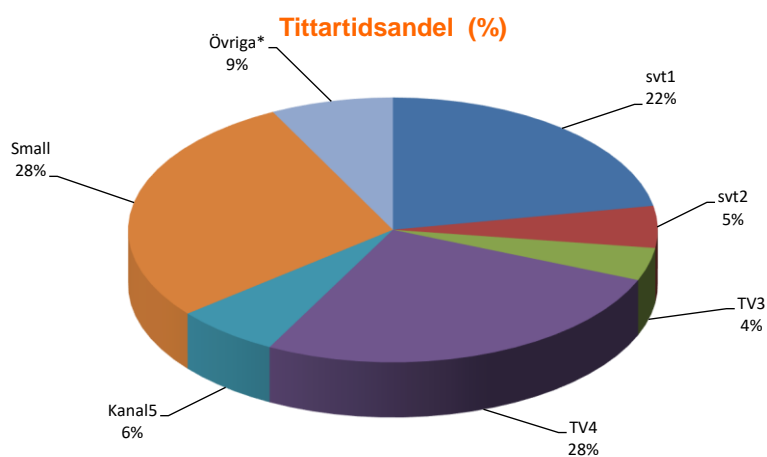

Översikt av tittandet på MMS loggkanaler - data

* Alla kanaler exklusive de 35 loggkanalerna