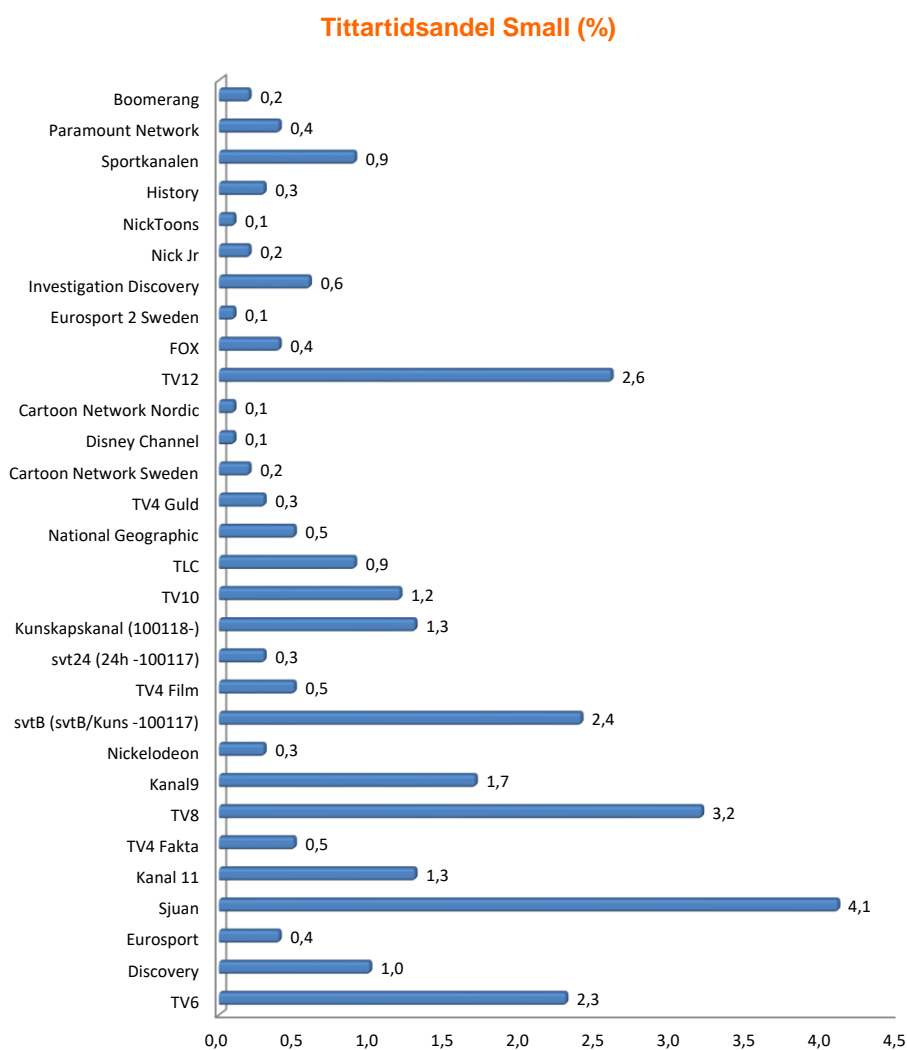

Översikt av tittandet på MMS loggkanaler - data

* Alla kanaler exklusive de 35 loggkanalerna