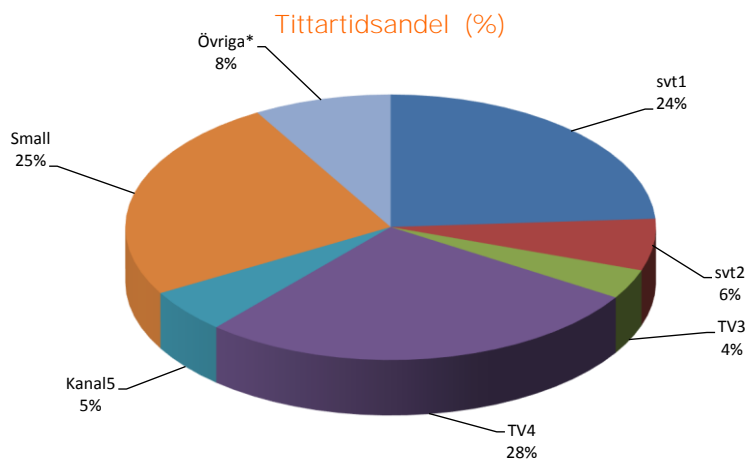

Översikt av tittandet på MMS loggkanaler - data

* Alla kanaler exklusive de 34 loggkanalerna