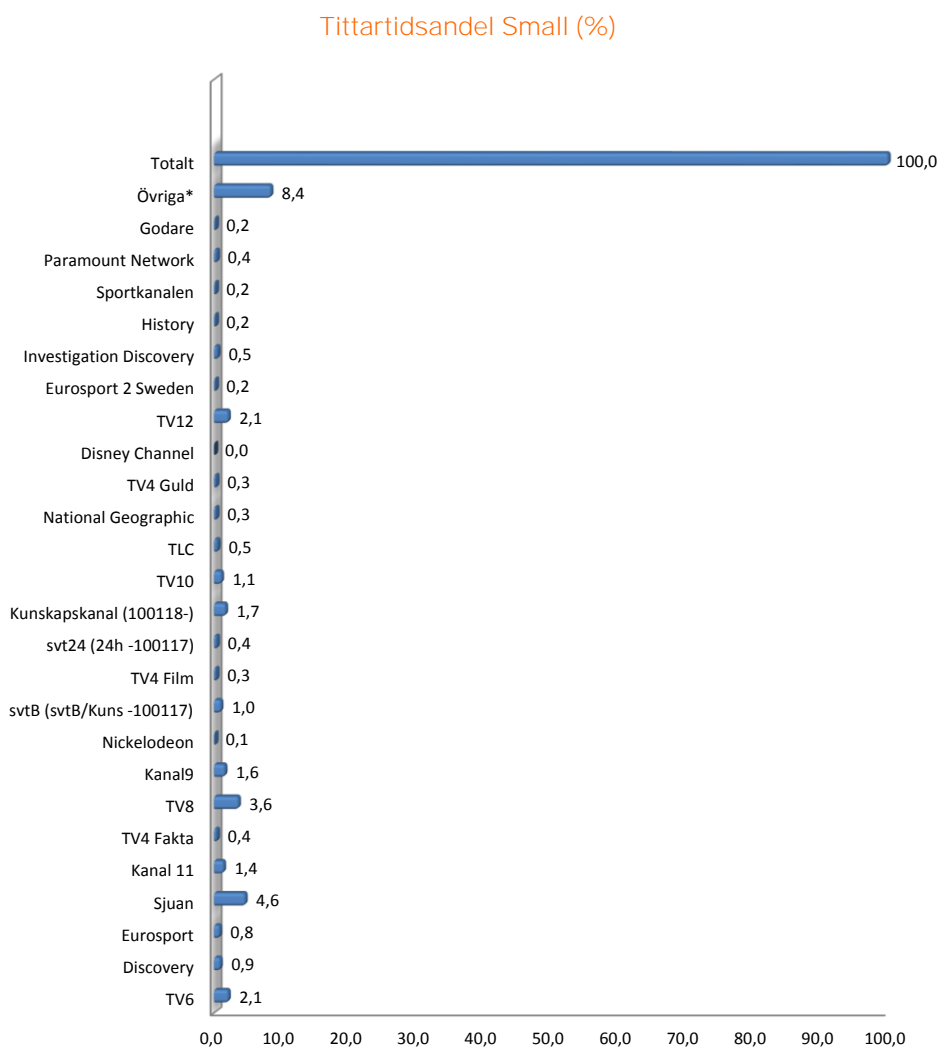

Översikt av tittandet på MMS loggkanaler - data

* Alla kanaler exklusive de 34 loggkanalerna