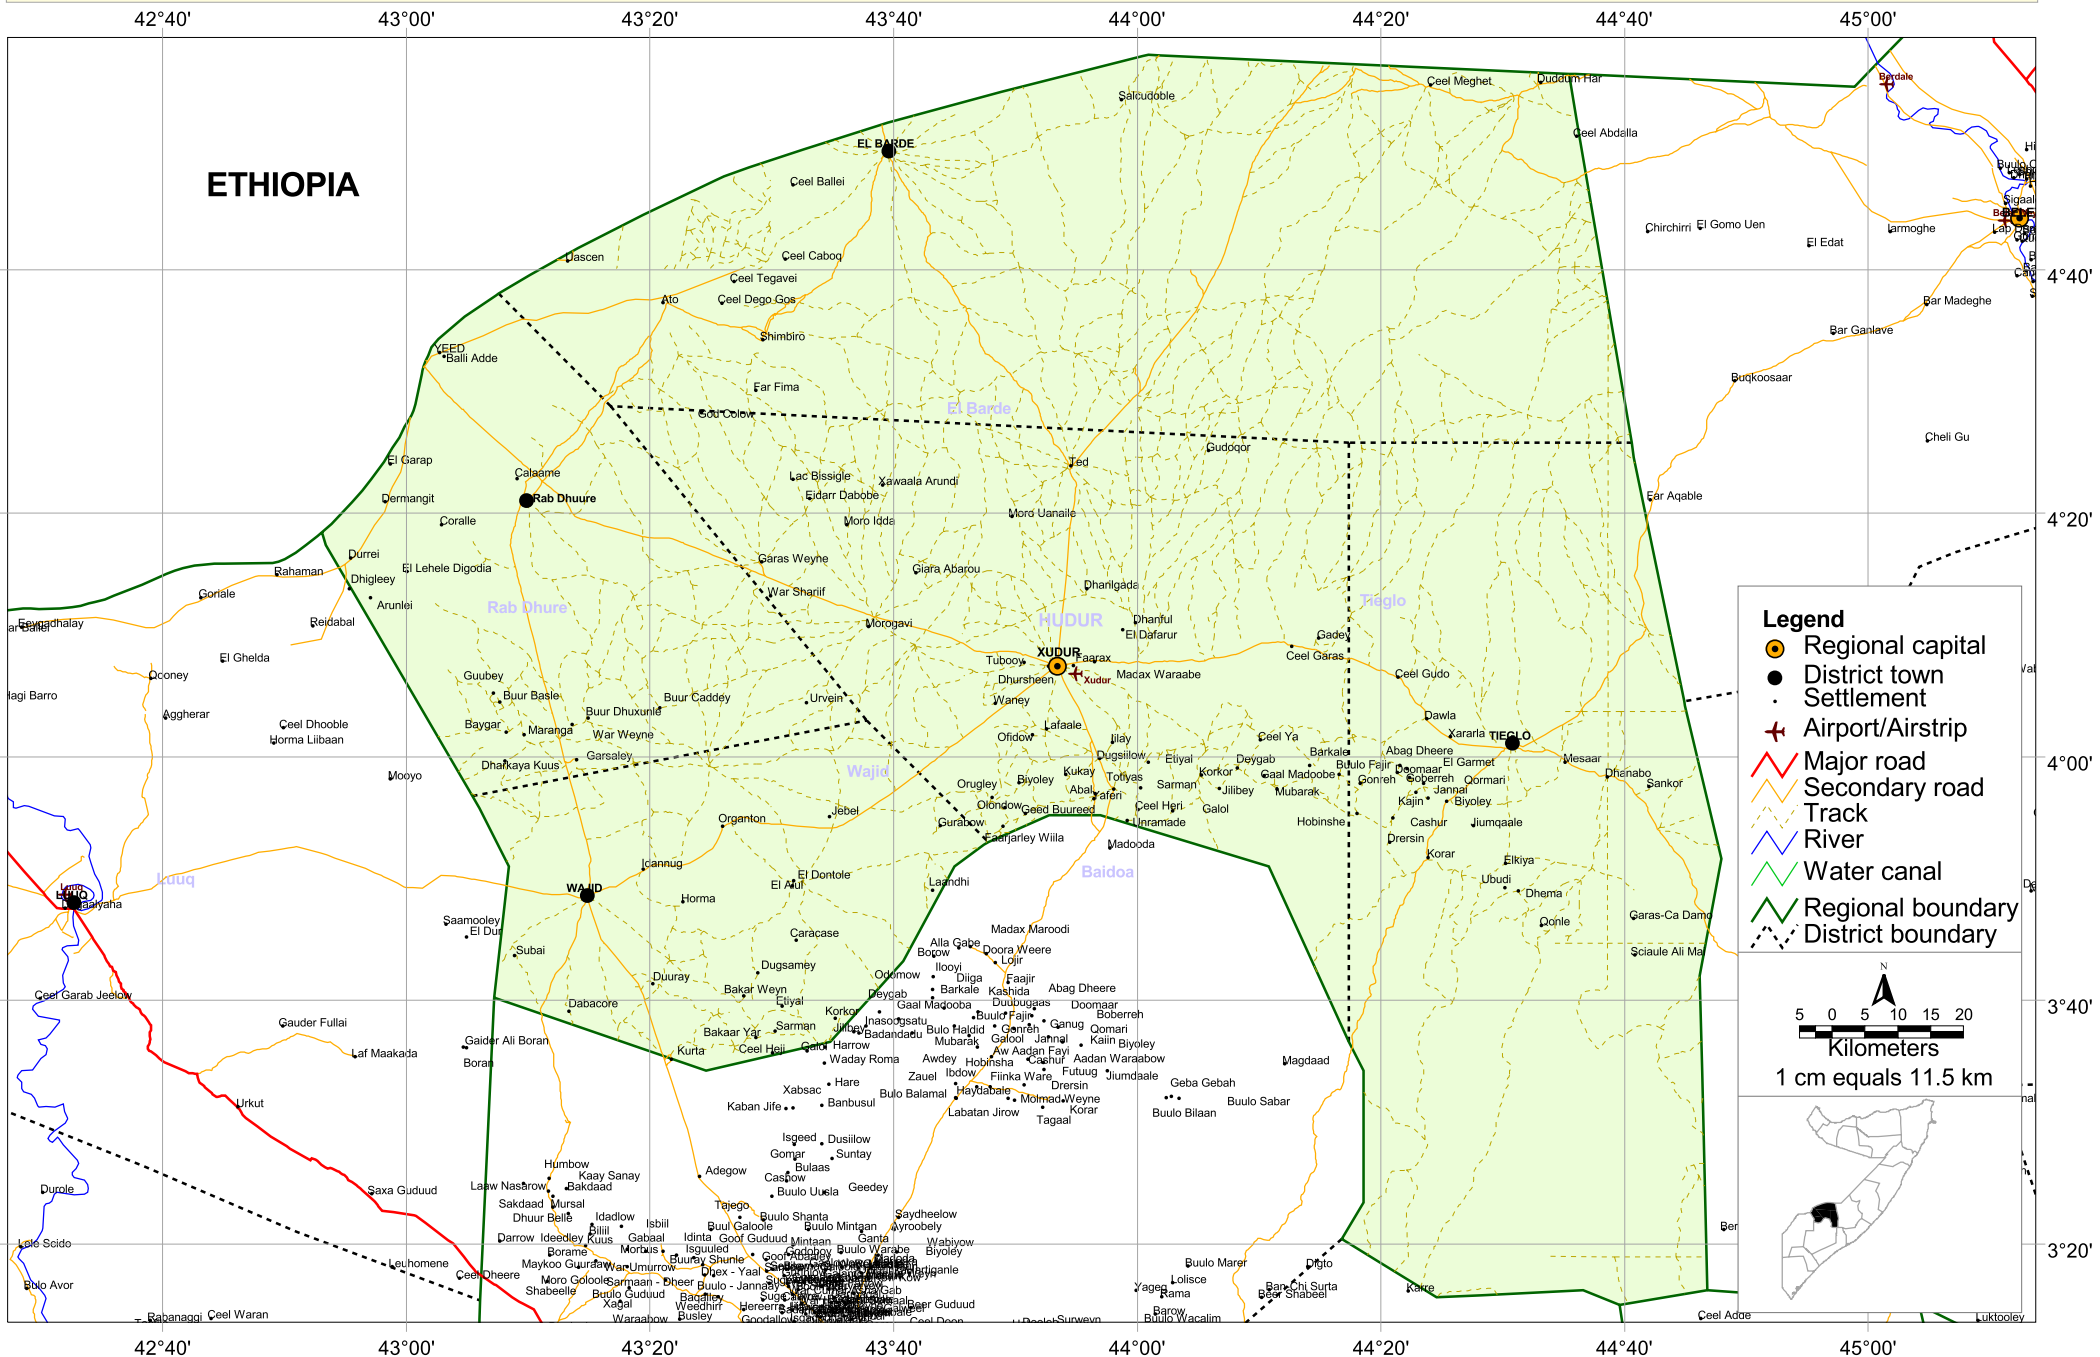

SOMALIA: BAKOOL REGION

Legend

- Regional capital
- District town
- Settlement
- Airport/Airstrip
- Major road
- Secondary road
- Track
- River
- Water canal
- Regional boundary
- District boundary

Produced: August, 2005

Food Security Analysis Unit - Somalia <http://www.fsasomali.org>

P.O. Box 1230 Village Market, Nairobi, Kenya Email: fsauinfo@fsau.or.ke tel: 254-20-3745734 fax:254-20-3740598
 FSAU is managed by FAO, funded by EC and USAID-Somalia FSAU Partners are FEWS, WFP, FAO, UNOCHA, SCF-UK, UNICEF, CARE, UNDP
 The boundaries and names on these maps do not imply official endorsement or acceptance by the United Nations. The regional & District boundaries reflect those endorsed by the Government of the Republic of Somalia in 1986.