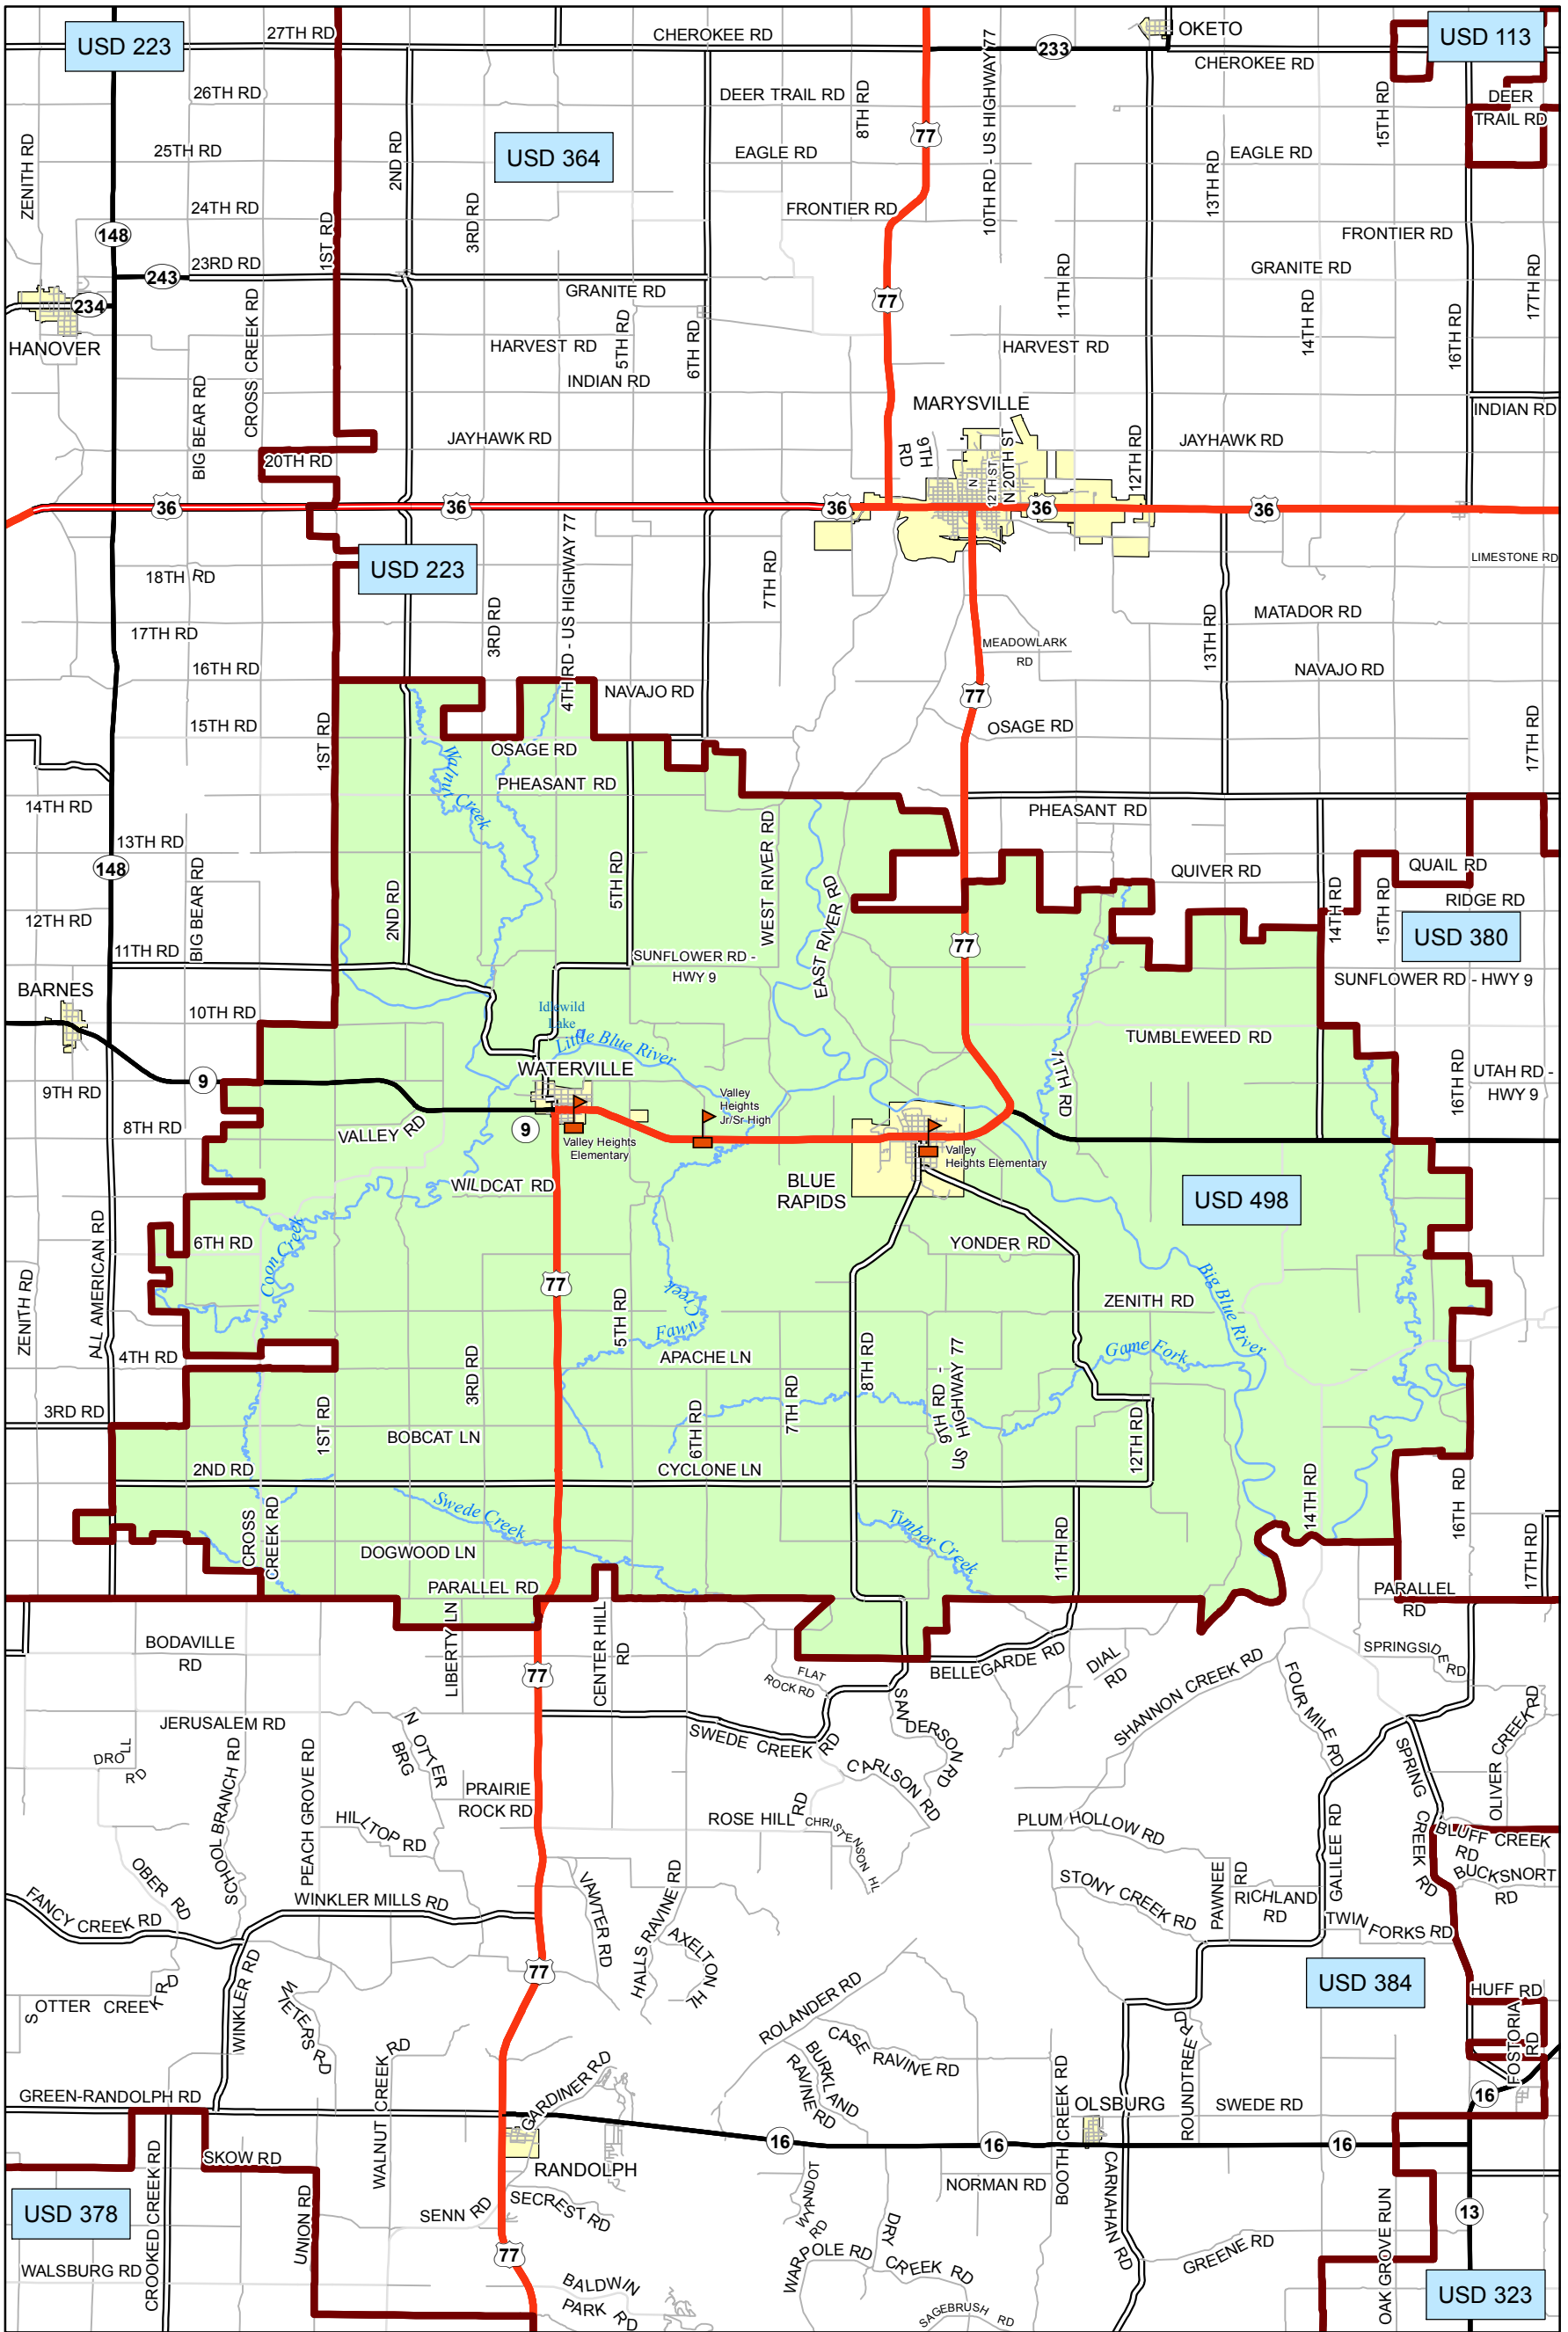

USD 498 District Map

PREPARED BY THE
KANSAS DEPARTMENT OF TRANSPORTATION
BUREAU OF TRANSPORTATION PLANNING

MAP CREATED TUESDAY, JUNE 02, 2015

KDOT makes no warranties, guarantees, or representations for accuracy of this information and assumes no liability for errors or omissions.

-  Primary/Secondary School
-  Post Secondary School
-  District Boundaries