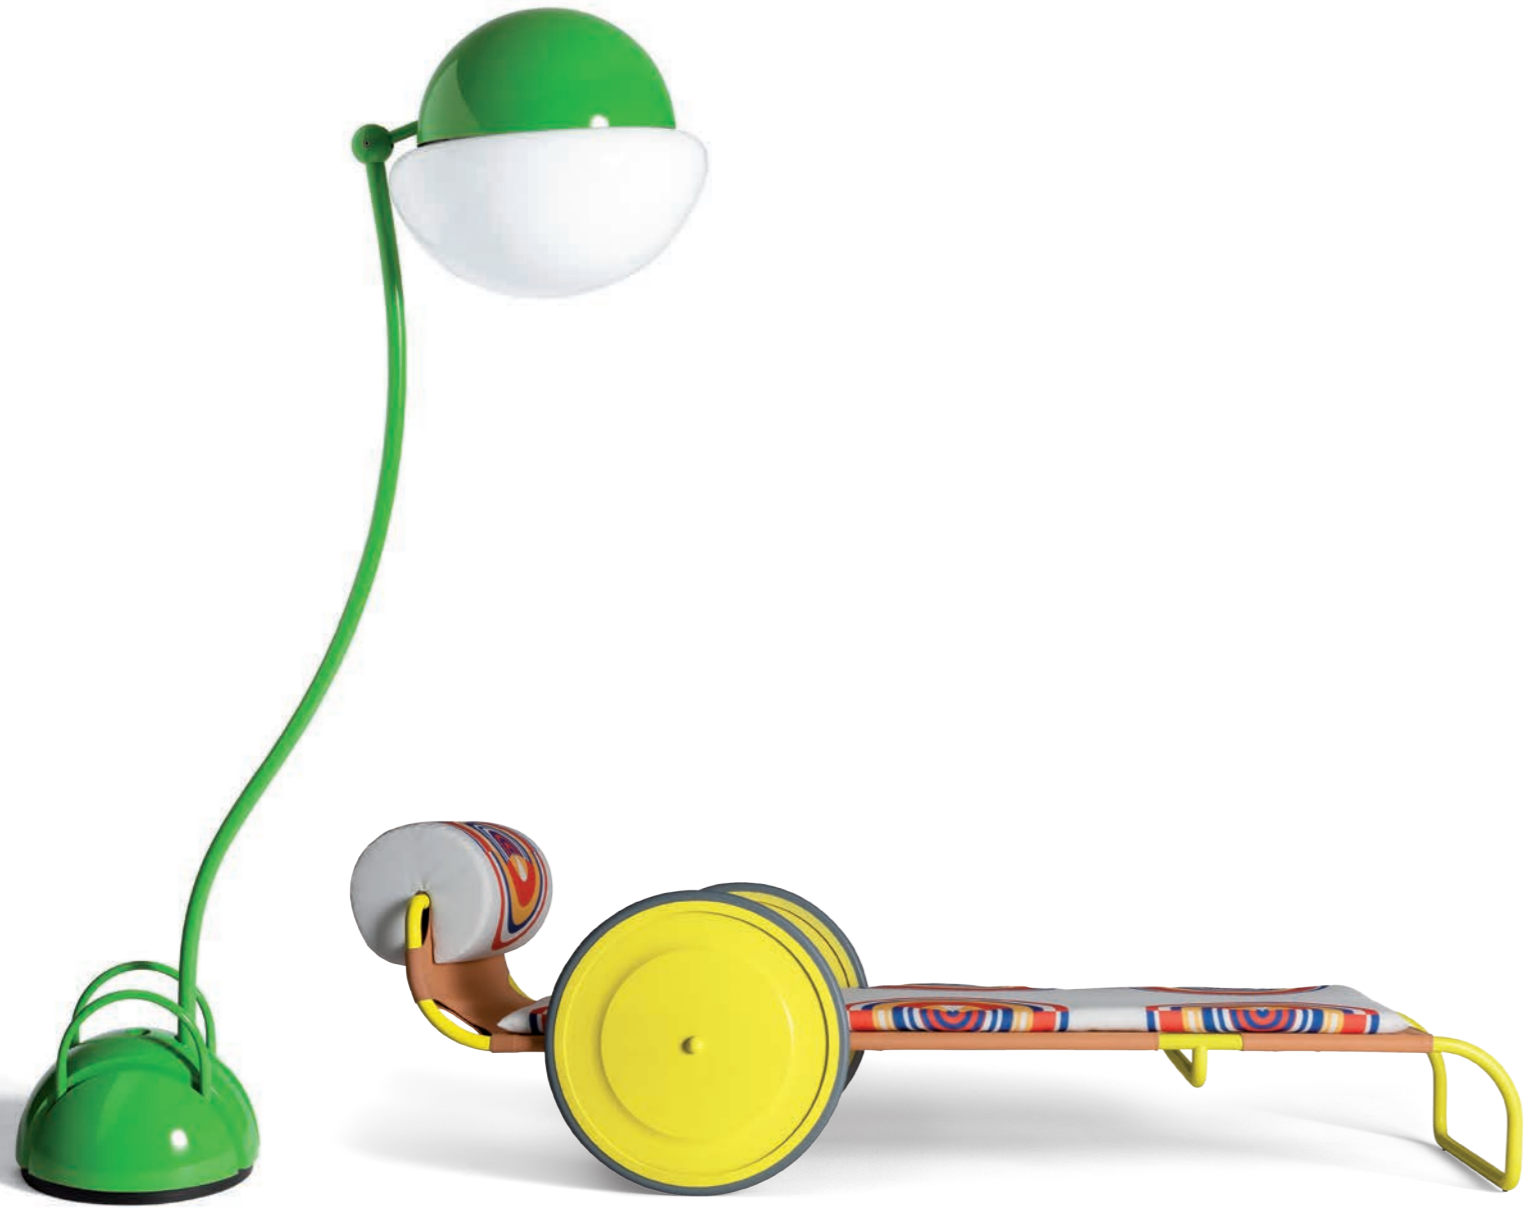

THE IRREVERENCE OF THE EXTERIOR

Colours and lines of the collection
provide to the environment
vivacity and personality

With Locus Solus, Gae Aulenti explores the expressive potential of colour applied to metal and to cloth to create a fresh and relaxed setting that is intentionally free of pre-constituted compositional paradigms, favouring a personal vision of space.

THE MOST FAMOUS POOL SIDE

The collection by Gae Aulenti
appears in the movie “La Piscine”
starring Delon, Schneider and Birkin

The geometry of the steel tubular
framework reminds one of the classic
shapes of curved wooden chairs
and, with the eccentric application of
colour, becomes a feature of great
personality, a timeless mood that
together with the materials and the
cushions' decorative patterns has made
Locus Solus an informal and lively icon
for pop style, selected to portray a
way of outdoor life as also seen in the
movie “La Piscine” starring Alain Delon,
Romy Schneider and Jane Birkin.

Technical
Data

SDRAIO PRENDISOLE SUN LOUNGER

Struttura in tubolare di acciaio da ø30 mm verniciato in vari colori
Steel tubular frame Ø 30mm varnished in different colours

LxPxH 210X70X58 cm

— WxDxH 210X70X58 cm