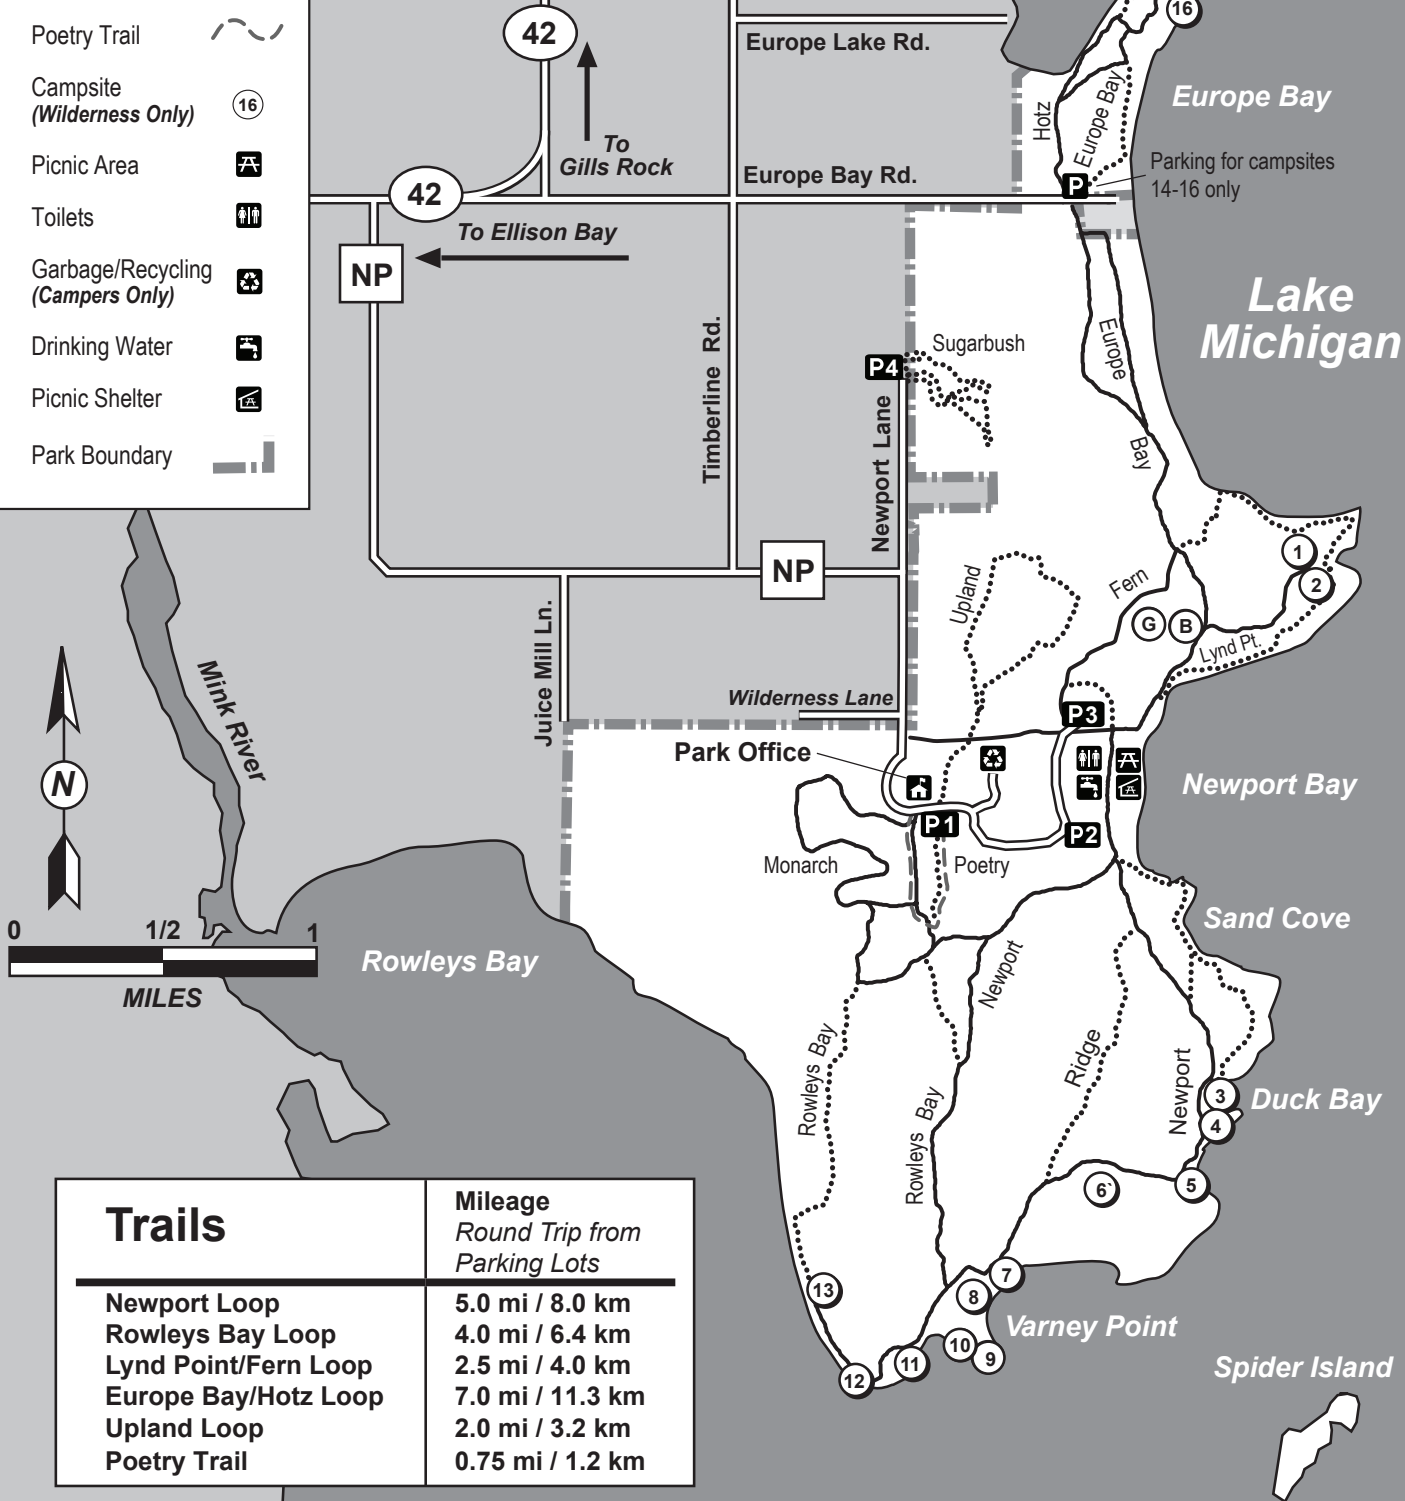

# Newport State Park

## Legend

- Park Office 
- Parking Lot 
- Hiking Trail 
- Off-Road Biking & Hiking Trail 
- Poetry Trail 
- Campsite (Wilderness Only) 
- Picnic Area 
- Toilets 
- Garbage/Recycling (Campers Only) 
- Drinking Water 
- Picnic Shelter 
- Park Boundary 

Trails	Mileage Round Trip from Parking Lots
Newport Loop	5.0 mi / 8.0 km
Rowleys Bay Loop	4.0 mi / 6.4 km
Lynd Point/Fern Loop	2.5 mi / 4.0 km
Europe Bay/Hotz Loop	7.0 mi / 11.3 km
Upland Loop	2.0 mi / 3.2 km
Poetry Trail	0.75 mi / 1.2 km