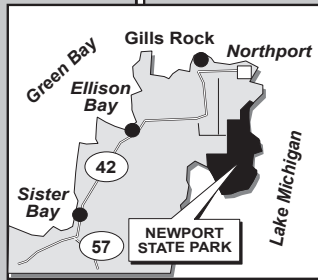

# Newport State Park

## Legend

- Park Office 
- Parking Lot 
- Hiking Trail 
- Off-Road Biking & Hiking Trail 
- Poetry Trail 
- Campsite (Wilderness Only) 
- Picnic Area 
- Toilets 
- Garbage/Recycling (Campers Only) 
- Drinking Water 
- Picnic Shelter 
- Park Boundary 

Trails	Mileage Round Trip from Parking Lots
Newport Loop	5.0 mi / 8.0 km
Rowleys Bay Loop	4.0 mi / 6.4 km
Lynd Point/Fern Loop	2.5 mi / 4.0 km
Europe Bay/Hotz Loop	7.0 mi / 11.3 km
Upland Loop	2.0 mi / 3.2 km
Poetry Trail	0.75 mi / 1.2 km