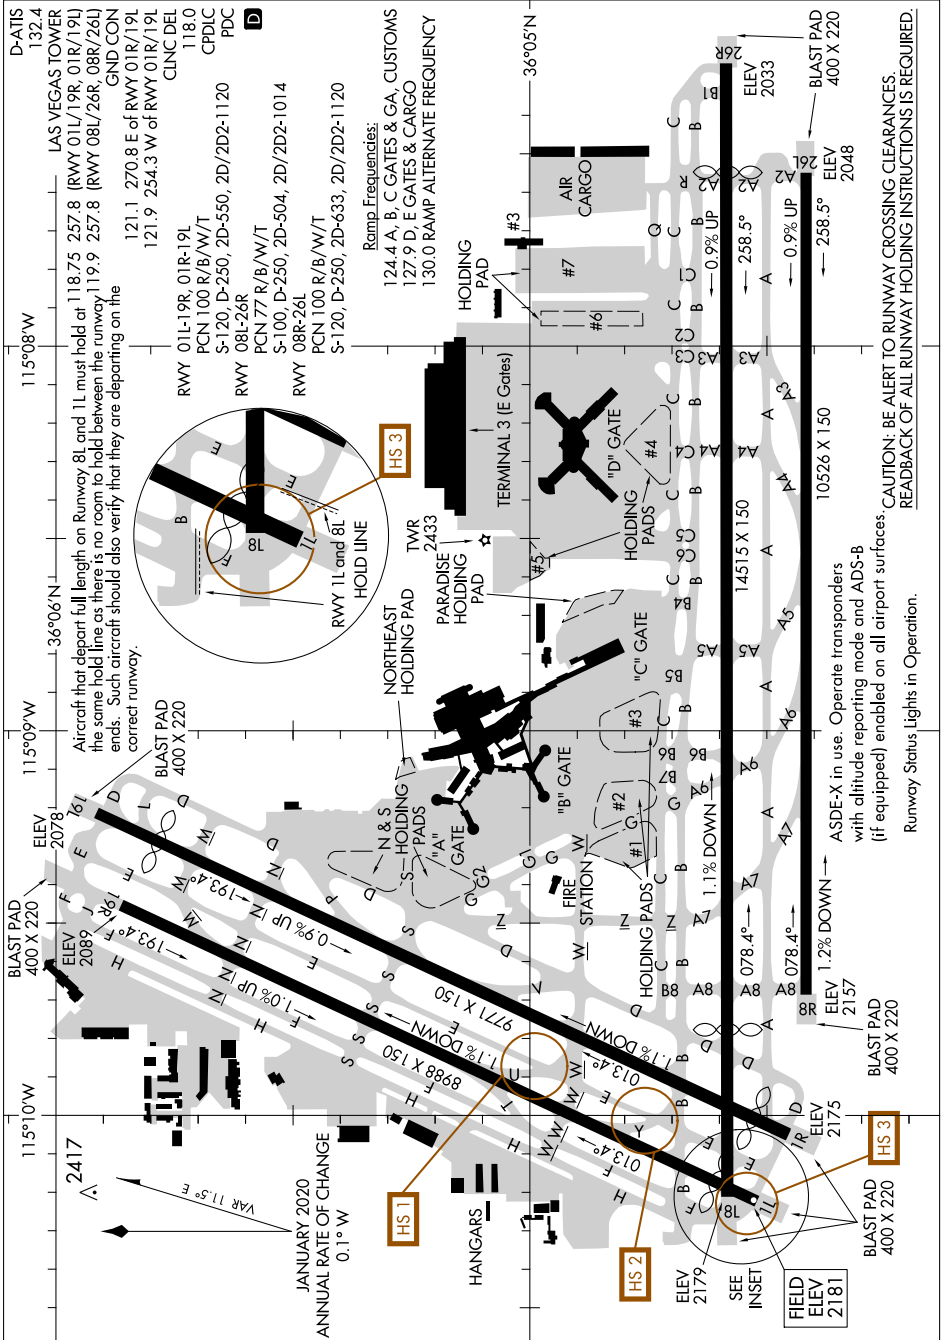

# AIRPORT DIAGRAM

AL-662 (FAA)

HARRY REID INTL (LAS)  
LAS VEGAS, NEVADA

SW-4, 17 JUN 2021 to 15 JUL 2021

# AIRPORT DIAGRAM

LAS VEGAS, NEVADA  
HARRY REID INTL (LAS)

SW-4, 17 JUN 2021 to 15 JUL 2021