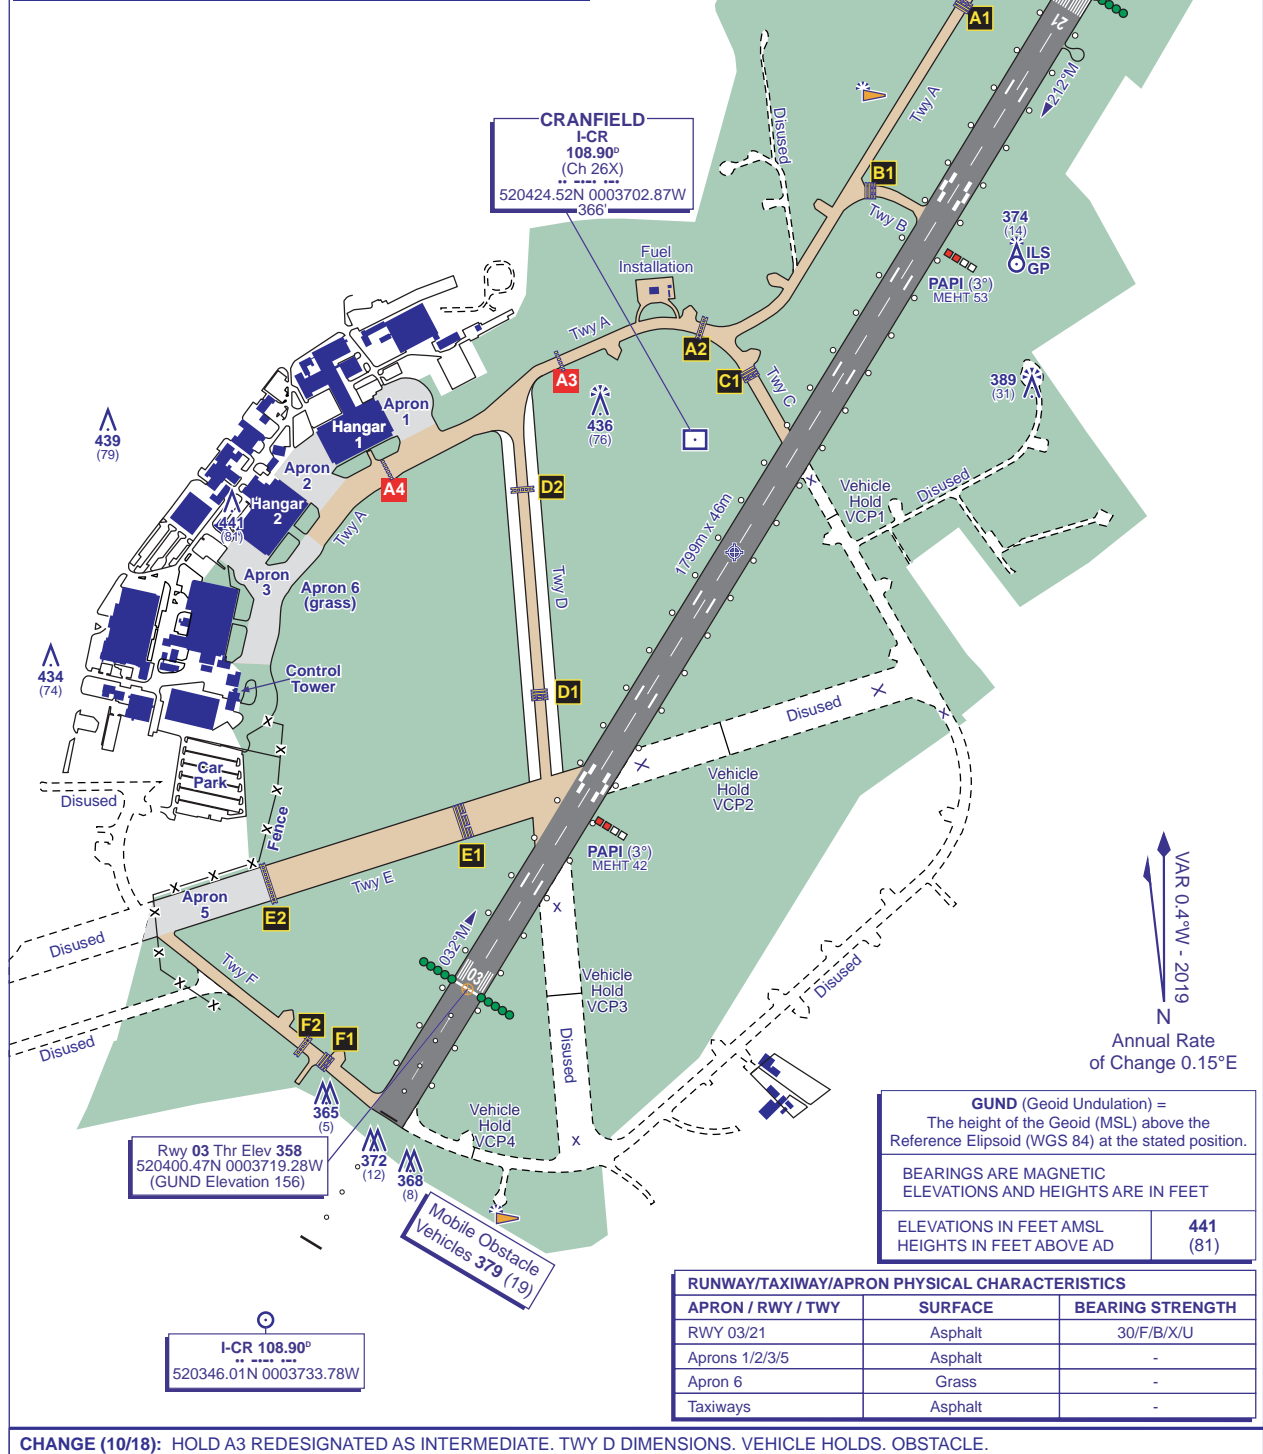

**AERODROME CHART - ICAO**

ARP 520420N 0003700W

AD ELEV 360FT

**CRANFIELD EGTC**

COM		
ATIS	121.880	CRANFIELD DEP INFO
TWR	134.930	CRANFIELD TOWER
LIGHTING		
APCH 21	450m HI C/L with 2 bars.	
APCH 03	405.5m HI C/L with 2 bars.	
THR 21	HI elev green with green W bars.	
THR 03	HI inset green with green W bars.	
RWY 21	HI elev coded omni-d End lights red.	
RWY 03	HI elev coded omni-d.	
TWY	Green reflective C/L.	

AERO INFO DATE 06 JUL 18