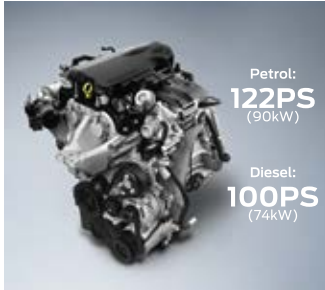

SAME UNLIMITED FUN

Have more fun with superior performance on every road.

Power-Packed Performance