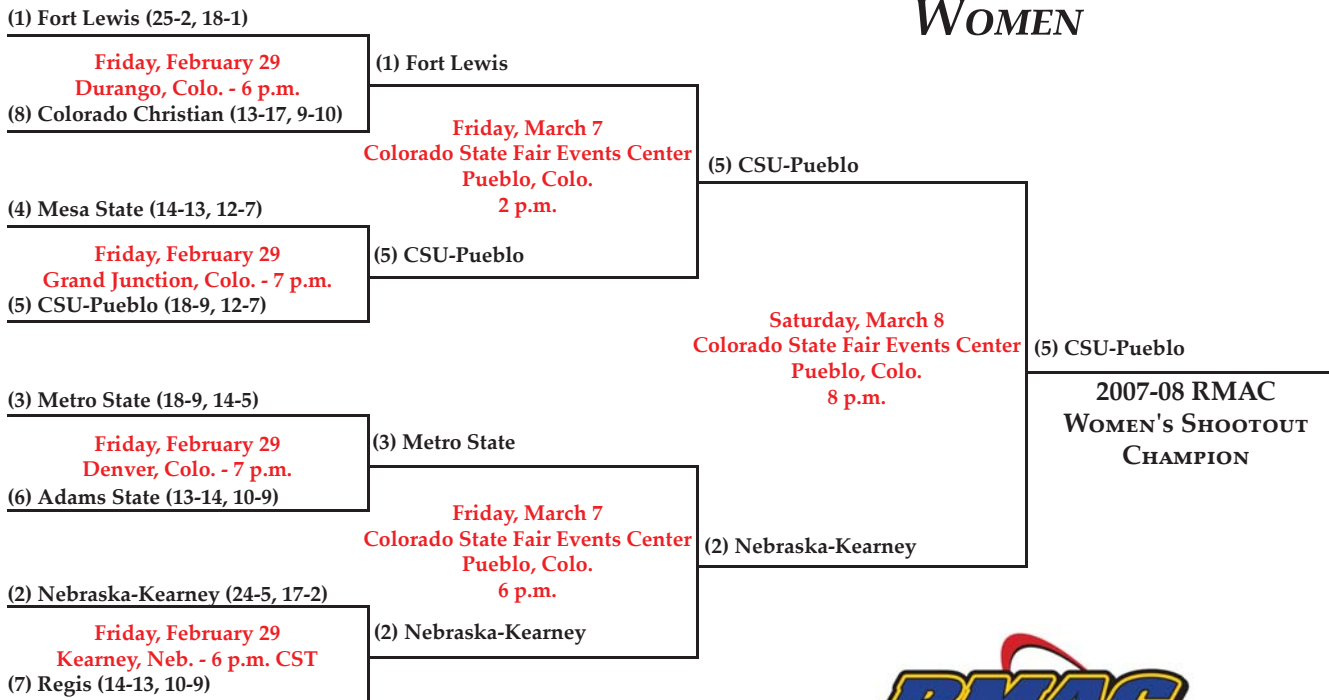

2007-08 RMAC BASKETBALL TOURNAMENT BRACKETS

ALL GAME TIMES ARE LOCAL

RMAC SHOOTOUT Champions receive automatic berths to the 2008 NCAA Division II Basketball Tournament

WOMEN