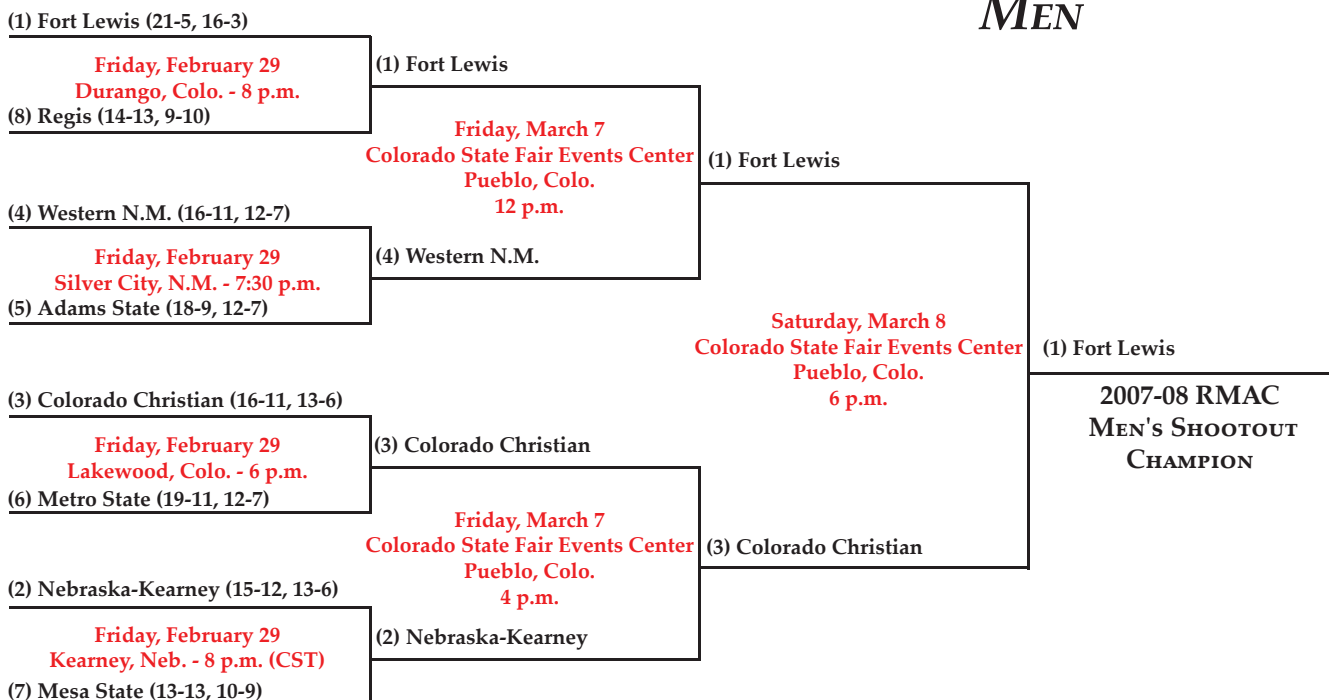

2007-08 RMAC BASKETBALL TOURNAMENT BRACKETS

ALL GAME TIMES ARE LOCAL

RMAC SHOOTOUT Champions receive automatic berths to the 2008 NCAA Division II Basketball Tournament

WOMEN

MEN

2008 RMAC SHOOTOUT