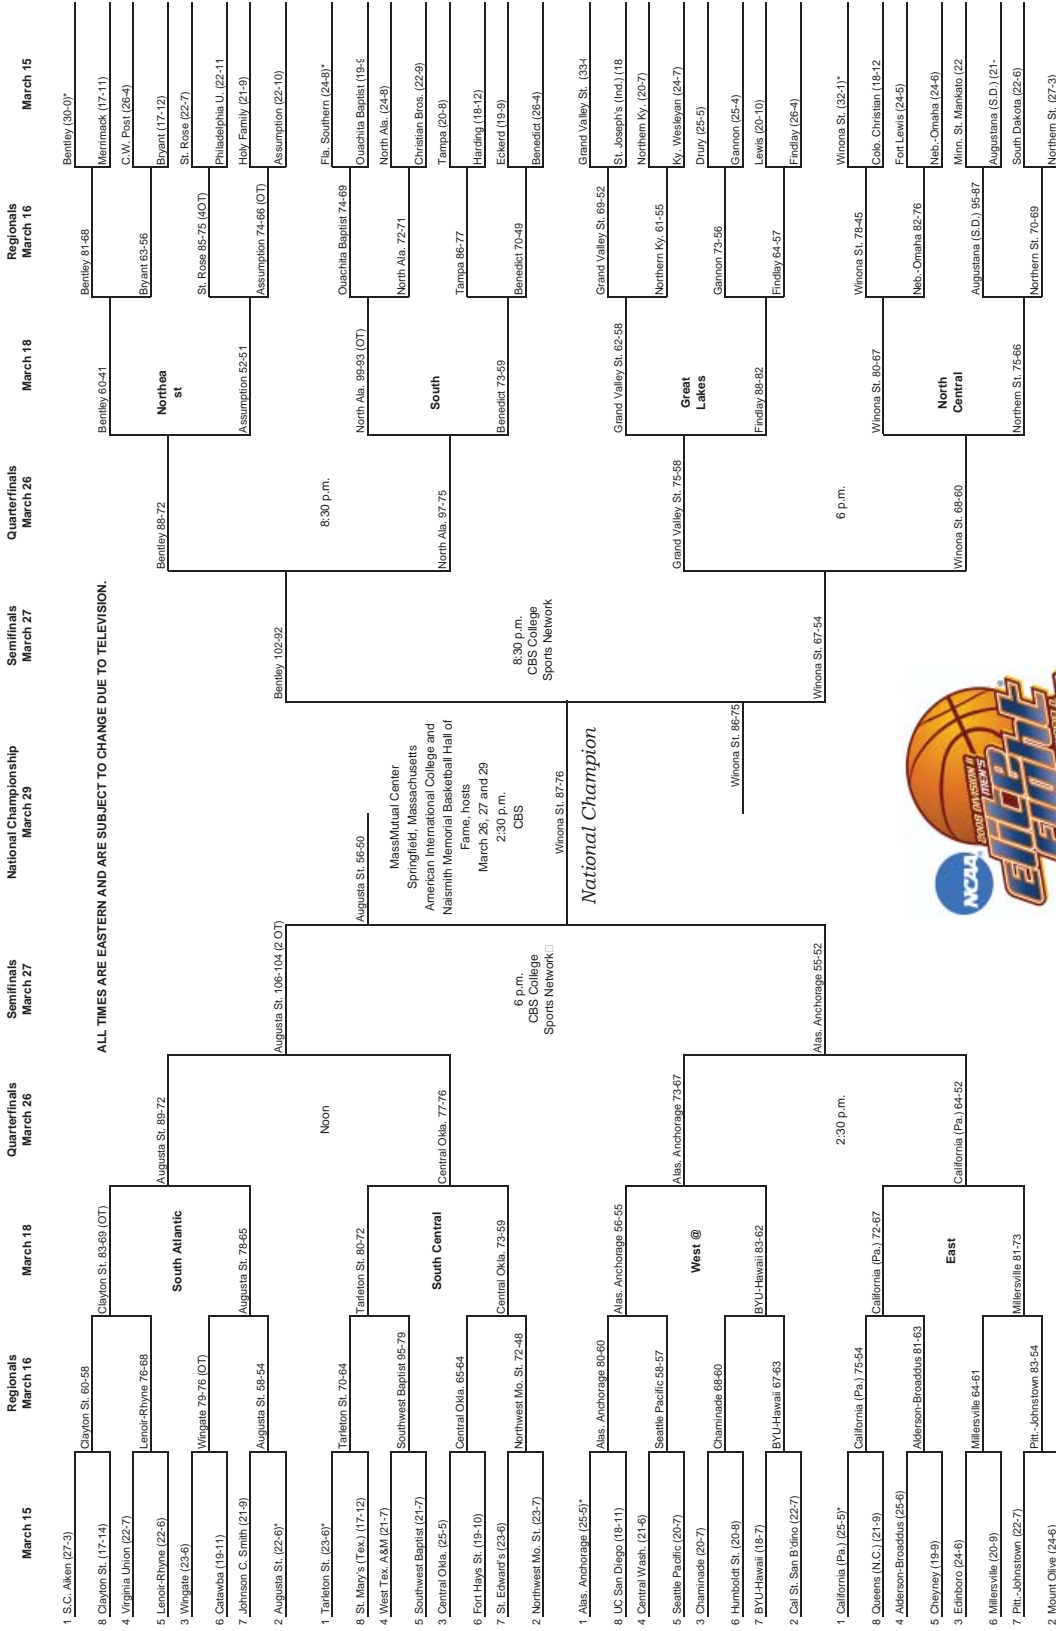

ROCKY MOUNTAIN ATHLETIC CONFERENCE

1867 Austin Bluffs Parkway --- Suite 101 --- Colorado Springs, Colo. 80918

Contact: Sarah Meier (719) 471-4936 or smeier@rmacsports.org

Contact: Nicole Quast (719) 471-0066 or nquast@rmacsports.org

www.rmacsports.org

RMAC MEN'S BASKETBALL FINAL RELEASE MARCH 31, 2008

2007-08 RMAC MEN'S BASKETBALL STANDINGS

EAST DIVISION Institution	RMAC				OVERALL			
	W-L	Pct	PF	PA	W-L	Pct	PF	PA
XP- Nebraska-Kearney	13-6	.684	77.8	73.9	16-13	.552	76.9	75.7
#XP- Colorado Christian	13-6	.684	78.3	69.8	18-13	.581	76.7	72.3
P- Metro State	12-7	.632	73.9	68.9	19-12	.613	73.7	67.8
P- Regis	9-10	.474	69.9	69.1	14-14	.500	71.4	70.3
Colorado Mines	8-11	.421	72.3	73.7	15-14	.517	74.9	72.3
UC-Colorado Springs	6-13	.316	74.3	80.4	10-17	.370	76.1	81.3
Chadron State	6-13	.316	69.4	75.4	7-20	.259	72.8	77.9

WEST DIVISION Institution	RMAC				OVERALL			
	W-L	Pct	PF	PA	W-L	Pct	PF	PA
#+*XP- Fort Lewis	16-3	.842	83.7	65.7	24-6	.800	85.7	68.5
P- Western N.M.	12-7	.632	73.2	71.5	17-12	.586	73.3	72.3
P- Adams State	12-7	.632	76.0	73.4	18-10	.643	75.4	73.4
P- Mesa State	10-9	.526	74.9	72.1	13-14	.481	74.3	72.1
Western State	8-11	.421	65.2	71.5	10-17	.370	63.0	70.9
CSU-Pueblo	7-12	.368	66.4	71.8	10-17	.370	66.9	71.9
N.M. Highlands	1-18	.053	67.3	85.3	1-26	.037	65.4	85.6

- Qualified for NCAA Tournament
+ - RMAC SHOOTOUT Champion
* - 2007-08 RMAC Regular Season Champion
X - 2007-08 RMAC Divisional Champion
P - Clinched RMAC SHOOTOUT spot

2008 ESPN THE MAGAZINE ACADEMIC ALL-AMERICA MEN'S BASKETBALL TEAM

THIRD TEAM

Jesse Wagstaff, Metro State

2008 ESPN THE MAGAZINE ACADEMIC ALL-DISTRICT VII MEN'S BASKETBALL TEAM

FIRST TEAM

Jesse Wagstaff, Metro State

SECOND TEAM

Ben Mohr, Colorado Mines

2008 NABC ALL-DISTRICT TEAM

SECOND TEAM

Brian Stamer, Colorado Christian
Drake Beranek, Nebraska-Kearney

2007-2008 RMAC SHOOTOUT MEN'S ALL-TOURNAMENT TEAM

Garrett Lever, Neb.-Kearney
Rory Morgan, Colo. Christian
Brian Stamer, Colo. Christian
Ryan Johnson, Fort Lewis
Trent Bowman, Fort Lewis
MVP - Tim Crowell, Fort Lewis

2008 NCAA DAKTRONICS ALL-NORTH CENTRAL MEN'S BASKETBALL TEAMS

Co-Players of the Year

Jonte Flowers & John Smith, Winona State

First Team

Jonte Flowers, Winona State

John Smith, Winona State

Drake Beranek, Nebraska-Kearney

David Dreas, St. Cloud State

Atila Santos, Minnesota State Mankato

Second Team

Geremey Gibson, Regis

Corey McIntosh, Augustana College

Devon Manning, Fort Lewis

Kevin Ratzsch, Northern State

Brian Stamer, Colorado Christian

2008 NCAA Division II Men's BASKETBALL CHAMPIONSHIP

* Host Institution

NCAA/3/19/07hw