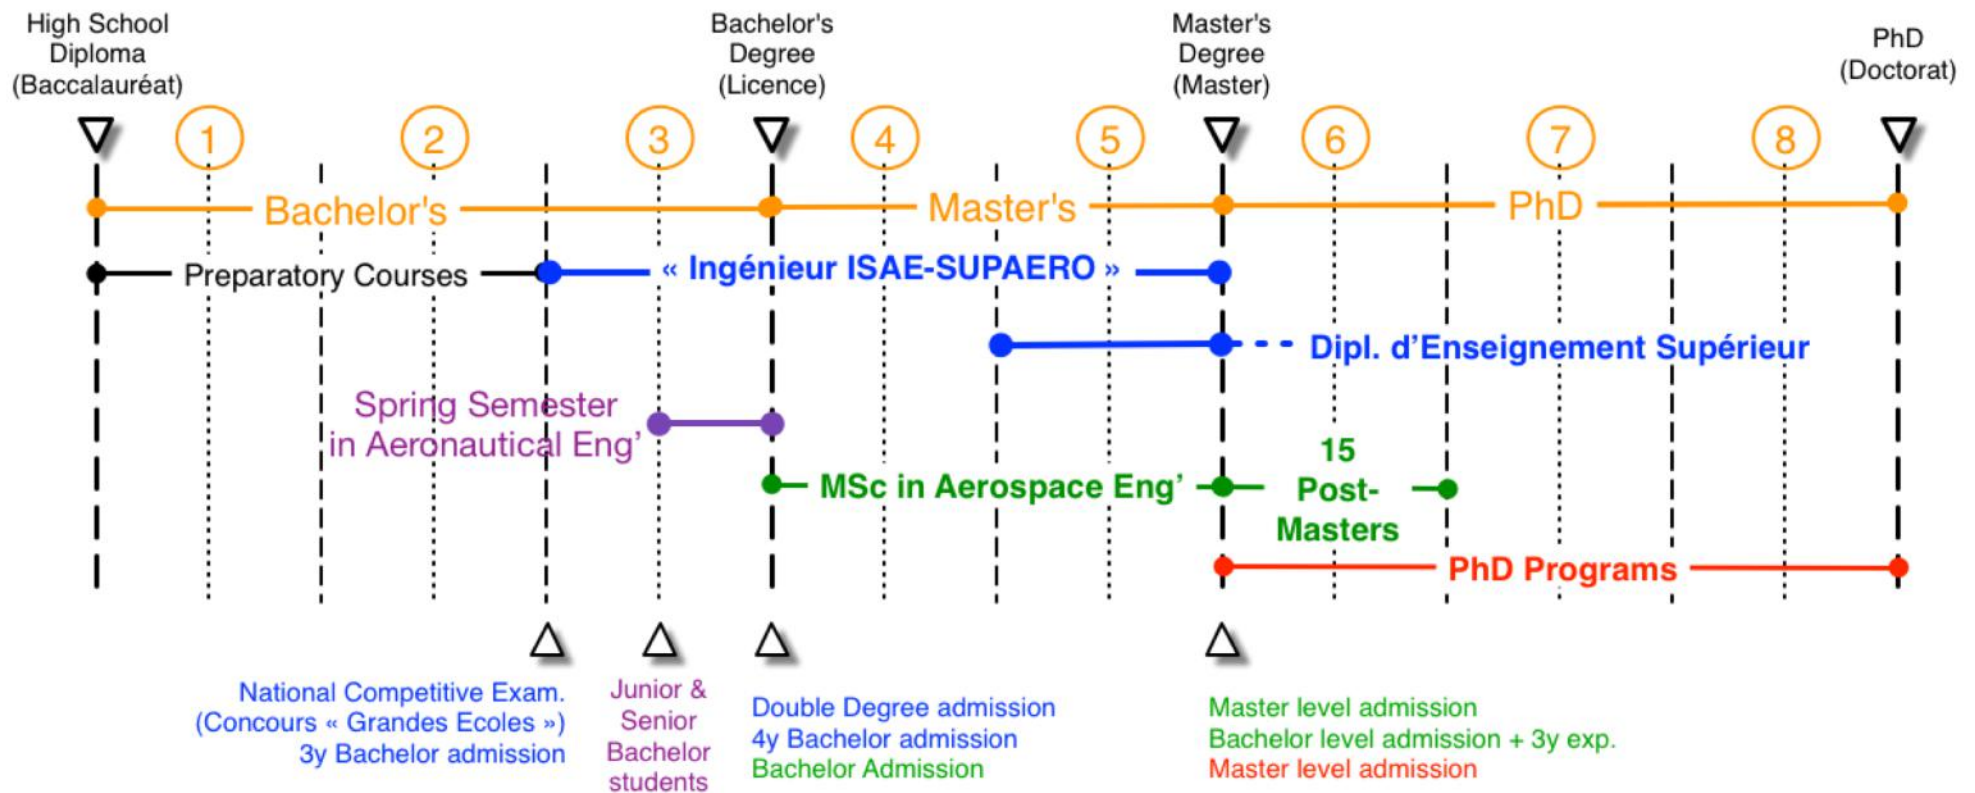

ISAE-SUPAERO Programs