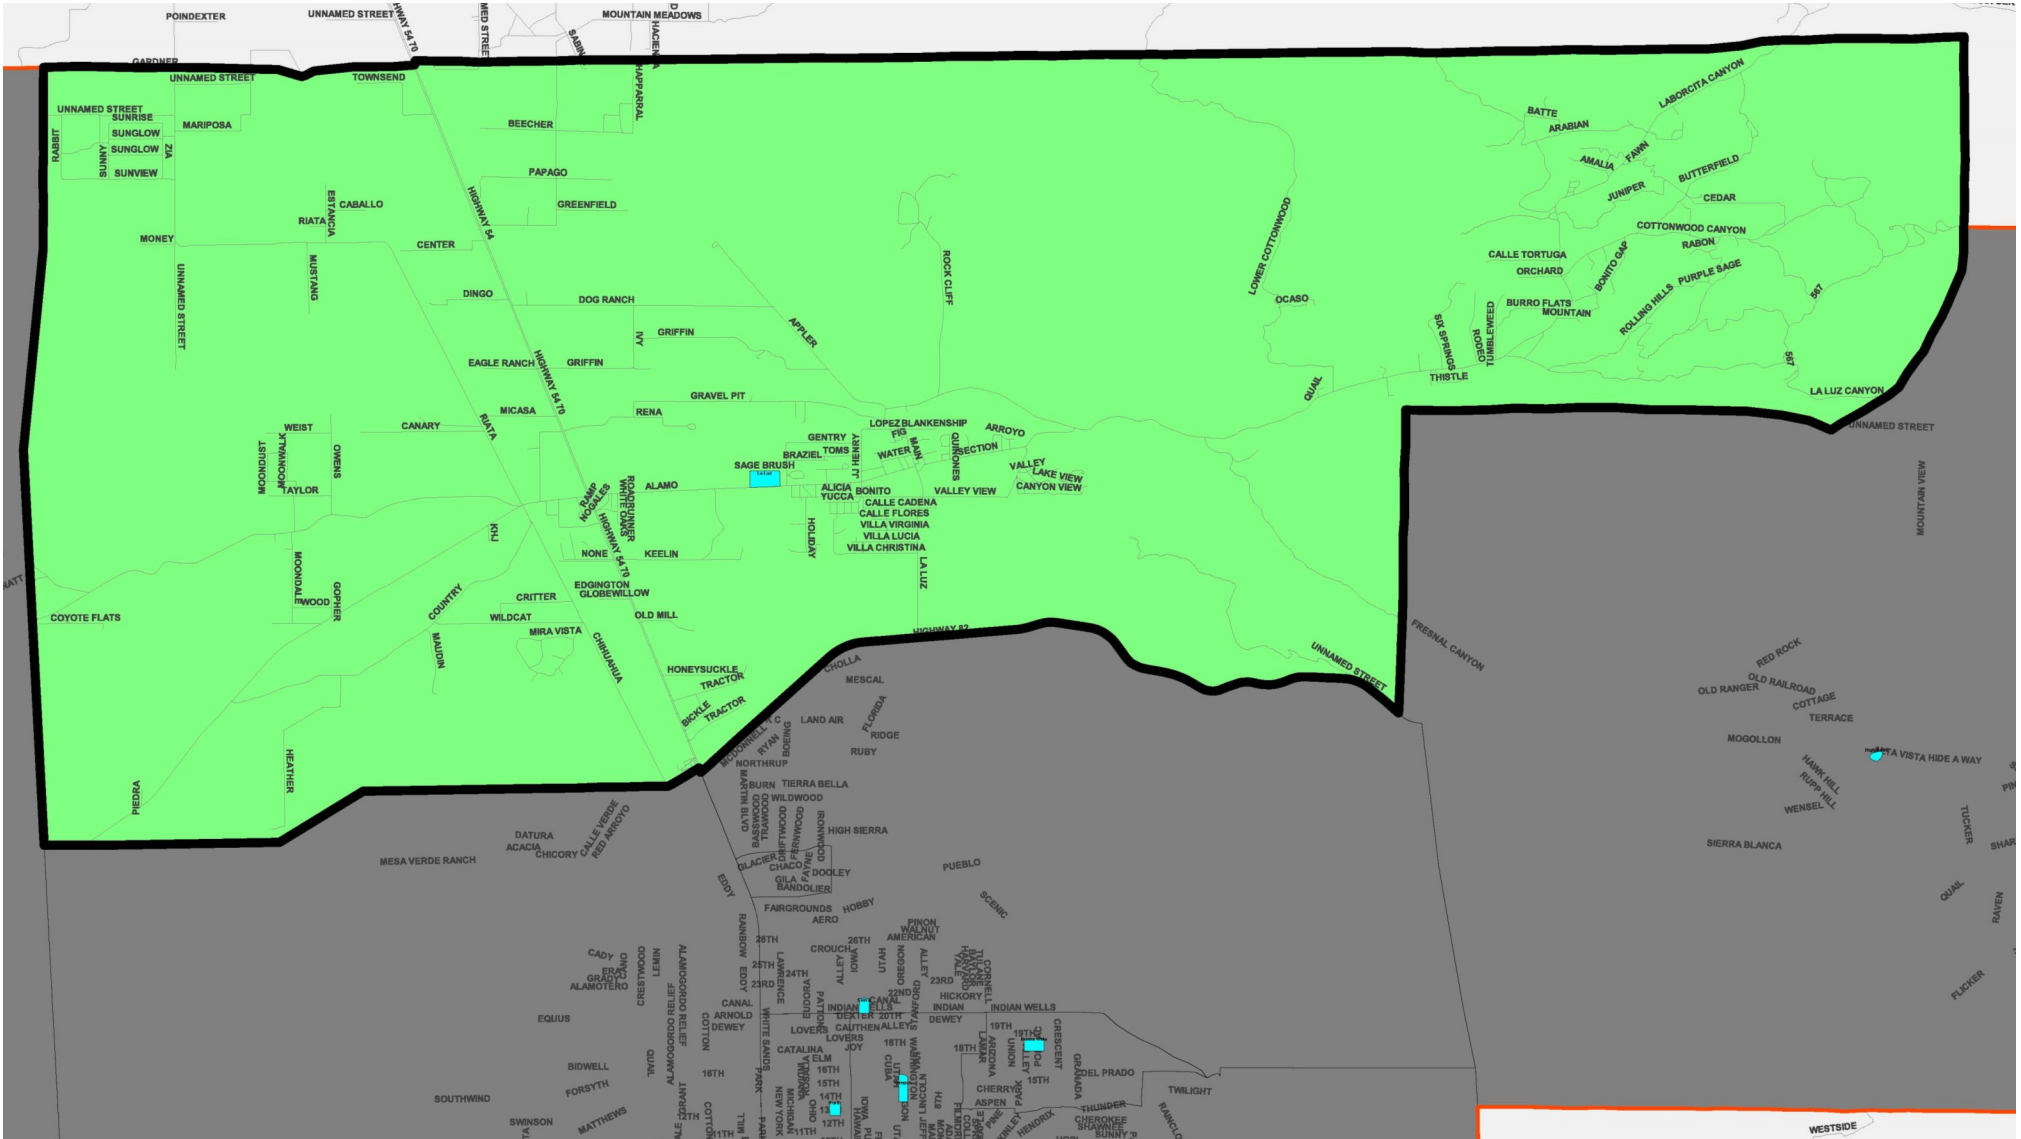

Alamogordo Public Schools

Elementary School Zone Maps

Effective 2015-2016

School Year

Alamogordo Public Schools Holloman Elementary School Zone

Effective 2015-2016 School Year

Alamogordo Public Schools

High Rolls Mt. Park Elementary School Zone

Effective 2015-2016 School Year

Alamogordo Public Schools

La Luz Elementary School Zone

Effective 2015-2016 School Year

Alamogordo Public Schools North Elementary School Zone

Effective 2015-2016 School Year

Alamogordo Public Schools Oregon Elementary School Zone

Effective 2015-2016 School Year

Alamogordo Public Schools

Sierra Elementary School Zone

Effective 2015-2016 School Year

Alamogordo Public Schools

Yucca Elementary School Zone