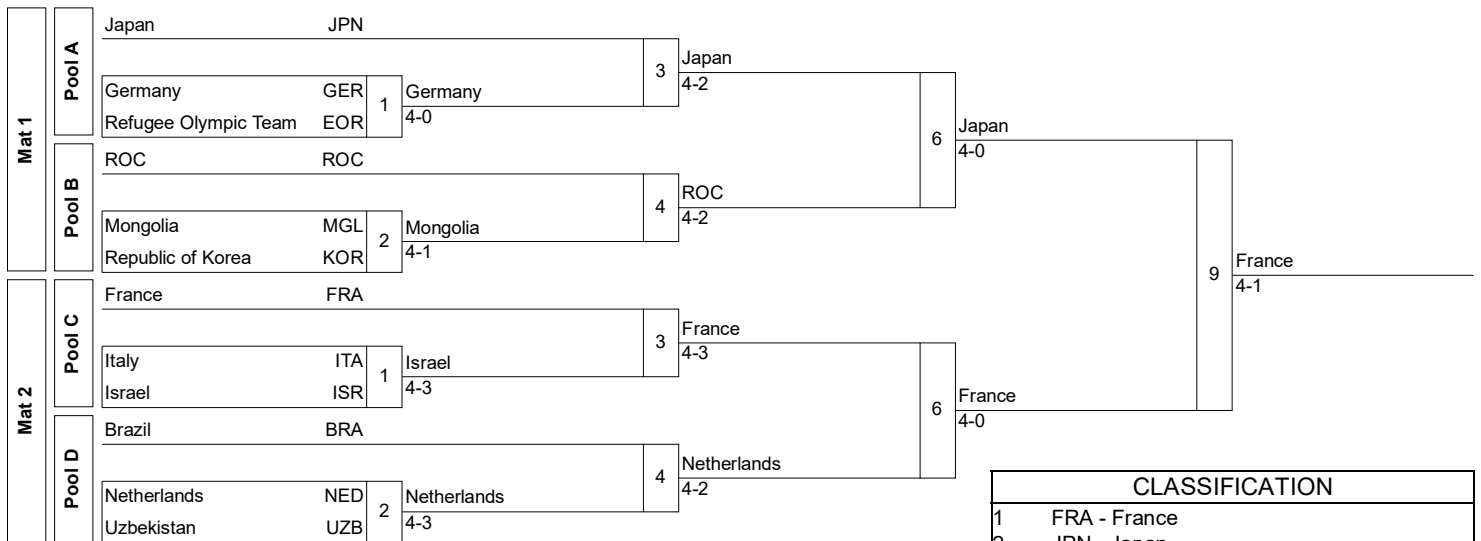

Draw Sheet

トーナメント表 / Tableau d'élimination

Number of teams: 12

Round of 16	Quarterfinals	Semifinals	Final
+90,-57,-73,-70,-90,+70	-57,-73,-70,-90,+70,+90	-73,-70,-90,+70,+90,-57	-70,-90,+70,+90,-57,-73

CLASSIFICATION	
1	FRA - France
2	JPN - Japan
3	GER - Germany
3	ISR - Israel
5	NED - Netherlands
5	ROC - ROC
7	MGL - Mongolia
7	BRA - Brazil

Repechage	Bronze Matches
-73,-70,-90,+70,+90,-57	-70,-90,+70,+90,-57,-73