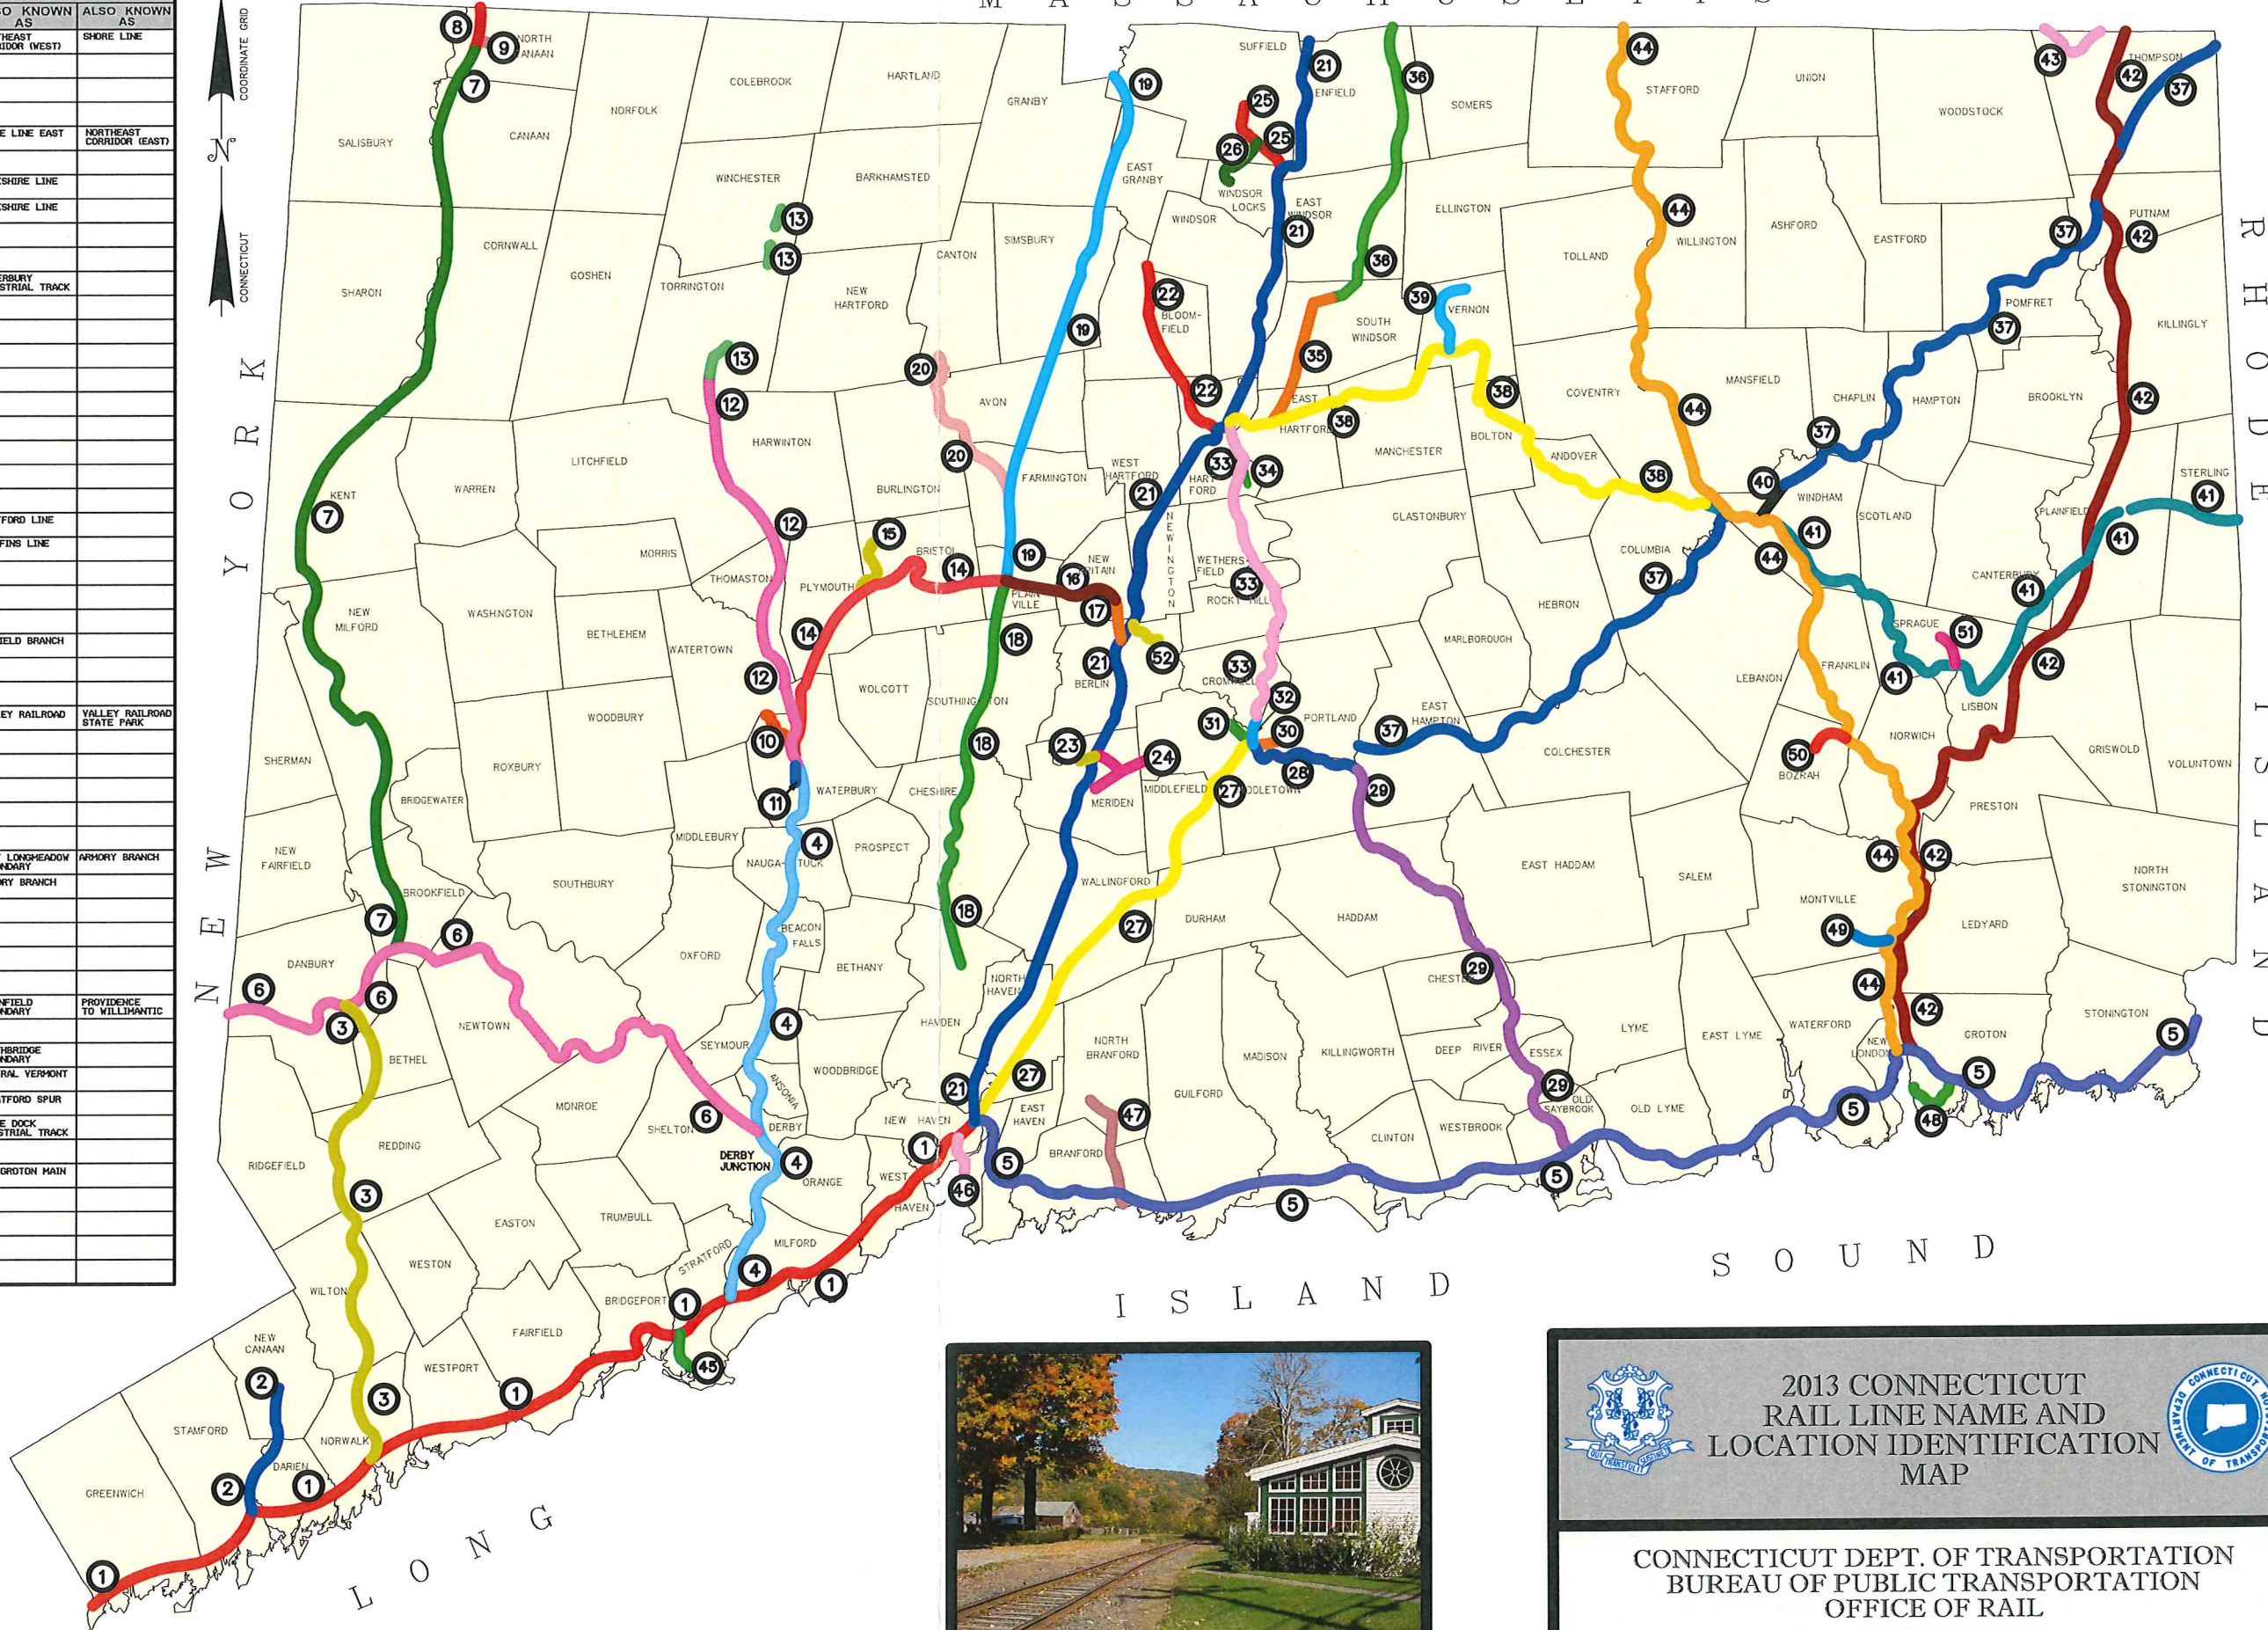

**RAIL LINES**

NO.	NAME	LOCATION	ALSO KNOWN AS	ALSO KNOWN AS
1	NEW HAVEN MAIN	NY STATE LINE TO NEW HAVEN	NORTHEAST CORRIDOR (WEST)	SHORE LINE
2	NEW CANAAN BRANCH	STAMFORD TO NEW CANAAN		
3	DANBURY BRANCH	NORWALK TO DANBURY		
4	WATERBURY BRANCH	MILFORD TO WATERBURY		
5	SHORE LINE	NEW HAVEN TO RI STATE LINE	SHORE LINE EAST	NORTHEAST CORRIDOR (EAST)
6	MAYBROOK LINE	DERBY JUNCTION TO NY STATE LINE		
7	NEW MILFORD SECONDARY	BROOKFIELD TO NORTH CANAAN	BERKSHIRE LINE	
8	CANAAN SECONDARY	NEW MILFORD SECONDARY TO NORTH CANAAN	BERKSHIRE LINE	
9	CENTRAL NEW ENGLAND RAILWAY	NORTH CANAAN		
10	WATERTOWN INDUSTRIAL TRACK	WATERBURY TO WATERTOWN		
11	WATERBURY MERIDEN JUNCTION	WATERBURY	WATERBURY INDUSTRIAL TRACK	
12	TORRINGTON SECONDARY	WATERBURY TO TORRINGTON		
13	WINSTED BRANCH	TORRINGTON SECONDARY TO WINSTED		
14	TERRYVILLE SECONDARY	WATERBURY TO PLYMOUTH YARD CROSSING		
15	NORTHWEST INDUSTRIAL TRACK	PLYMOUTH TO BRISTOL		
16	NEW BRITAIN SECONDARY	PLAZAVILLE YARD CROSSING TO NEW BRITAIN		
17	BERLIN SECONDARY	BERLIN TO NEW BRITAIN		
18	CANAL SECONDARY	HARDY TO PLAZAVILLE YARD CROSSING		
19	AVON SECONDARY	PLAZAVILLE YARD CROSSING TO MA STATE LINE		
20	NEW HARTFORD BRANCH	FARMINGTON TO CANTON		
21	MILL RIVER TO SPRINGFIELD LINE	NEW HAVEN TO MA STATE LINE	HARTFORD LINE	
22	GRIFFINS INDUSTRIAL TRACK	HARTFORD TO BLOOMFIELD	GRIFFINS LINE	
23	CENTER STREET BRANCH	MERIDEN		
24	YORK HILL QUARRY SPUR	MERIDEN TO MIDDLETOWN		
25	SUFFIELD INDUSTRIAL TRACK	SUFFIELD		
26	BRADLEY SPUR	SUFFIELD TO WINDSOR LOCKS	AIRFIELD BRANCH	
27	MIDDLETOWN SECONDARY	NEW HAVEN TO MIDDLETOWN		
28	LAUREL INDUSTRIAL TRACK	MIDDLETOWN		
29	VALLEY LINE	OLD SAYBROOK TO MIDDLETOWN	VALLEY RAILROAD	VALLEY RAILROAD STATE PARK
30	PORTLAND INDUSTRIAL TRACK	MIDDLETOWN TO PORTLAND		
31	EAST BERLIN INDUSTRIAL TRACK	MIDDLETOWN		
32	CROMWELL INDUSTRIAL TRACK	MIDDLETOWN TO CROMWELL		
33	WETHERSFIELD SECONDARY	CROMWELL TO HARTFORD		
34	MARKET SPUR	HARTFORD		
35	EAST WINDSOR SECONDARY	HARTFORD TO EAST WINDSOR	EAST LONGHEADOW SECONDARY	ARMORY BRANCH
36	EAST LONGHEADOW SECONDARY	EAST WINDSOR MA STATE LINE	ARMORY BRANCH	
37	AIR LINE	EAST HAMPTON TO RI STATE LINE		
38	HIGHLAND DIVISION	HARTFORD TO WINDHAM		
39	ROCKVILLE BRANCH	VERNON		
40	HIGHLAND LINE	WINDHAM TO COLUMBIA		
41	WILLIMANTIC BRANCH	WINDHAM TO RI STATE LINE	PLAINFIELD SECONDARY	PROVIDENCE TO WILLIMANTIC
42	NORWICH BRANCH	NEW LONDON TO MA STATE LINE		
43	SOUTHBRIDGE RUNNING TRACK	MA STATE LINE TO THOMPSON	SOUTHBRIDGE SECONDARY	
44	PALMER SUBDIVISION	NEW LONDON TO MA STATE LINE	CENTRAL VERMONT LINE	
45	STRATFORD INDUSTRIAL SPUR	STRATFORD	STRATFORD SPUR	
46	BELLE DOCK BRANCH	NEW HAVEN	BELLE DOCK INDUSTRIAL TRACK	
47	BRANFORD STEAM RAILROAD LINE	BRANFORD TO NORTH BRANFORD		
48	OLD GROTON INDUSTRIAL TRACK	GROTON	OLD GROTON MAIN	
49	PALMERTOWN SPUR	MONTVILLE		
50	FITCHVILLE SPUR	BOZRAH		
51	FEDERAL PAPERBOARD SPUR	SPRAGUE		
52	EMHART SPUR	BERLIN		