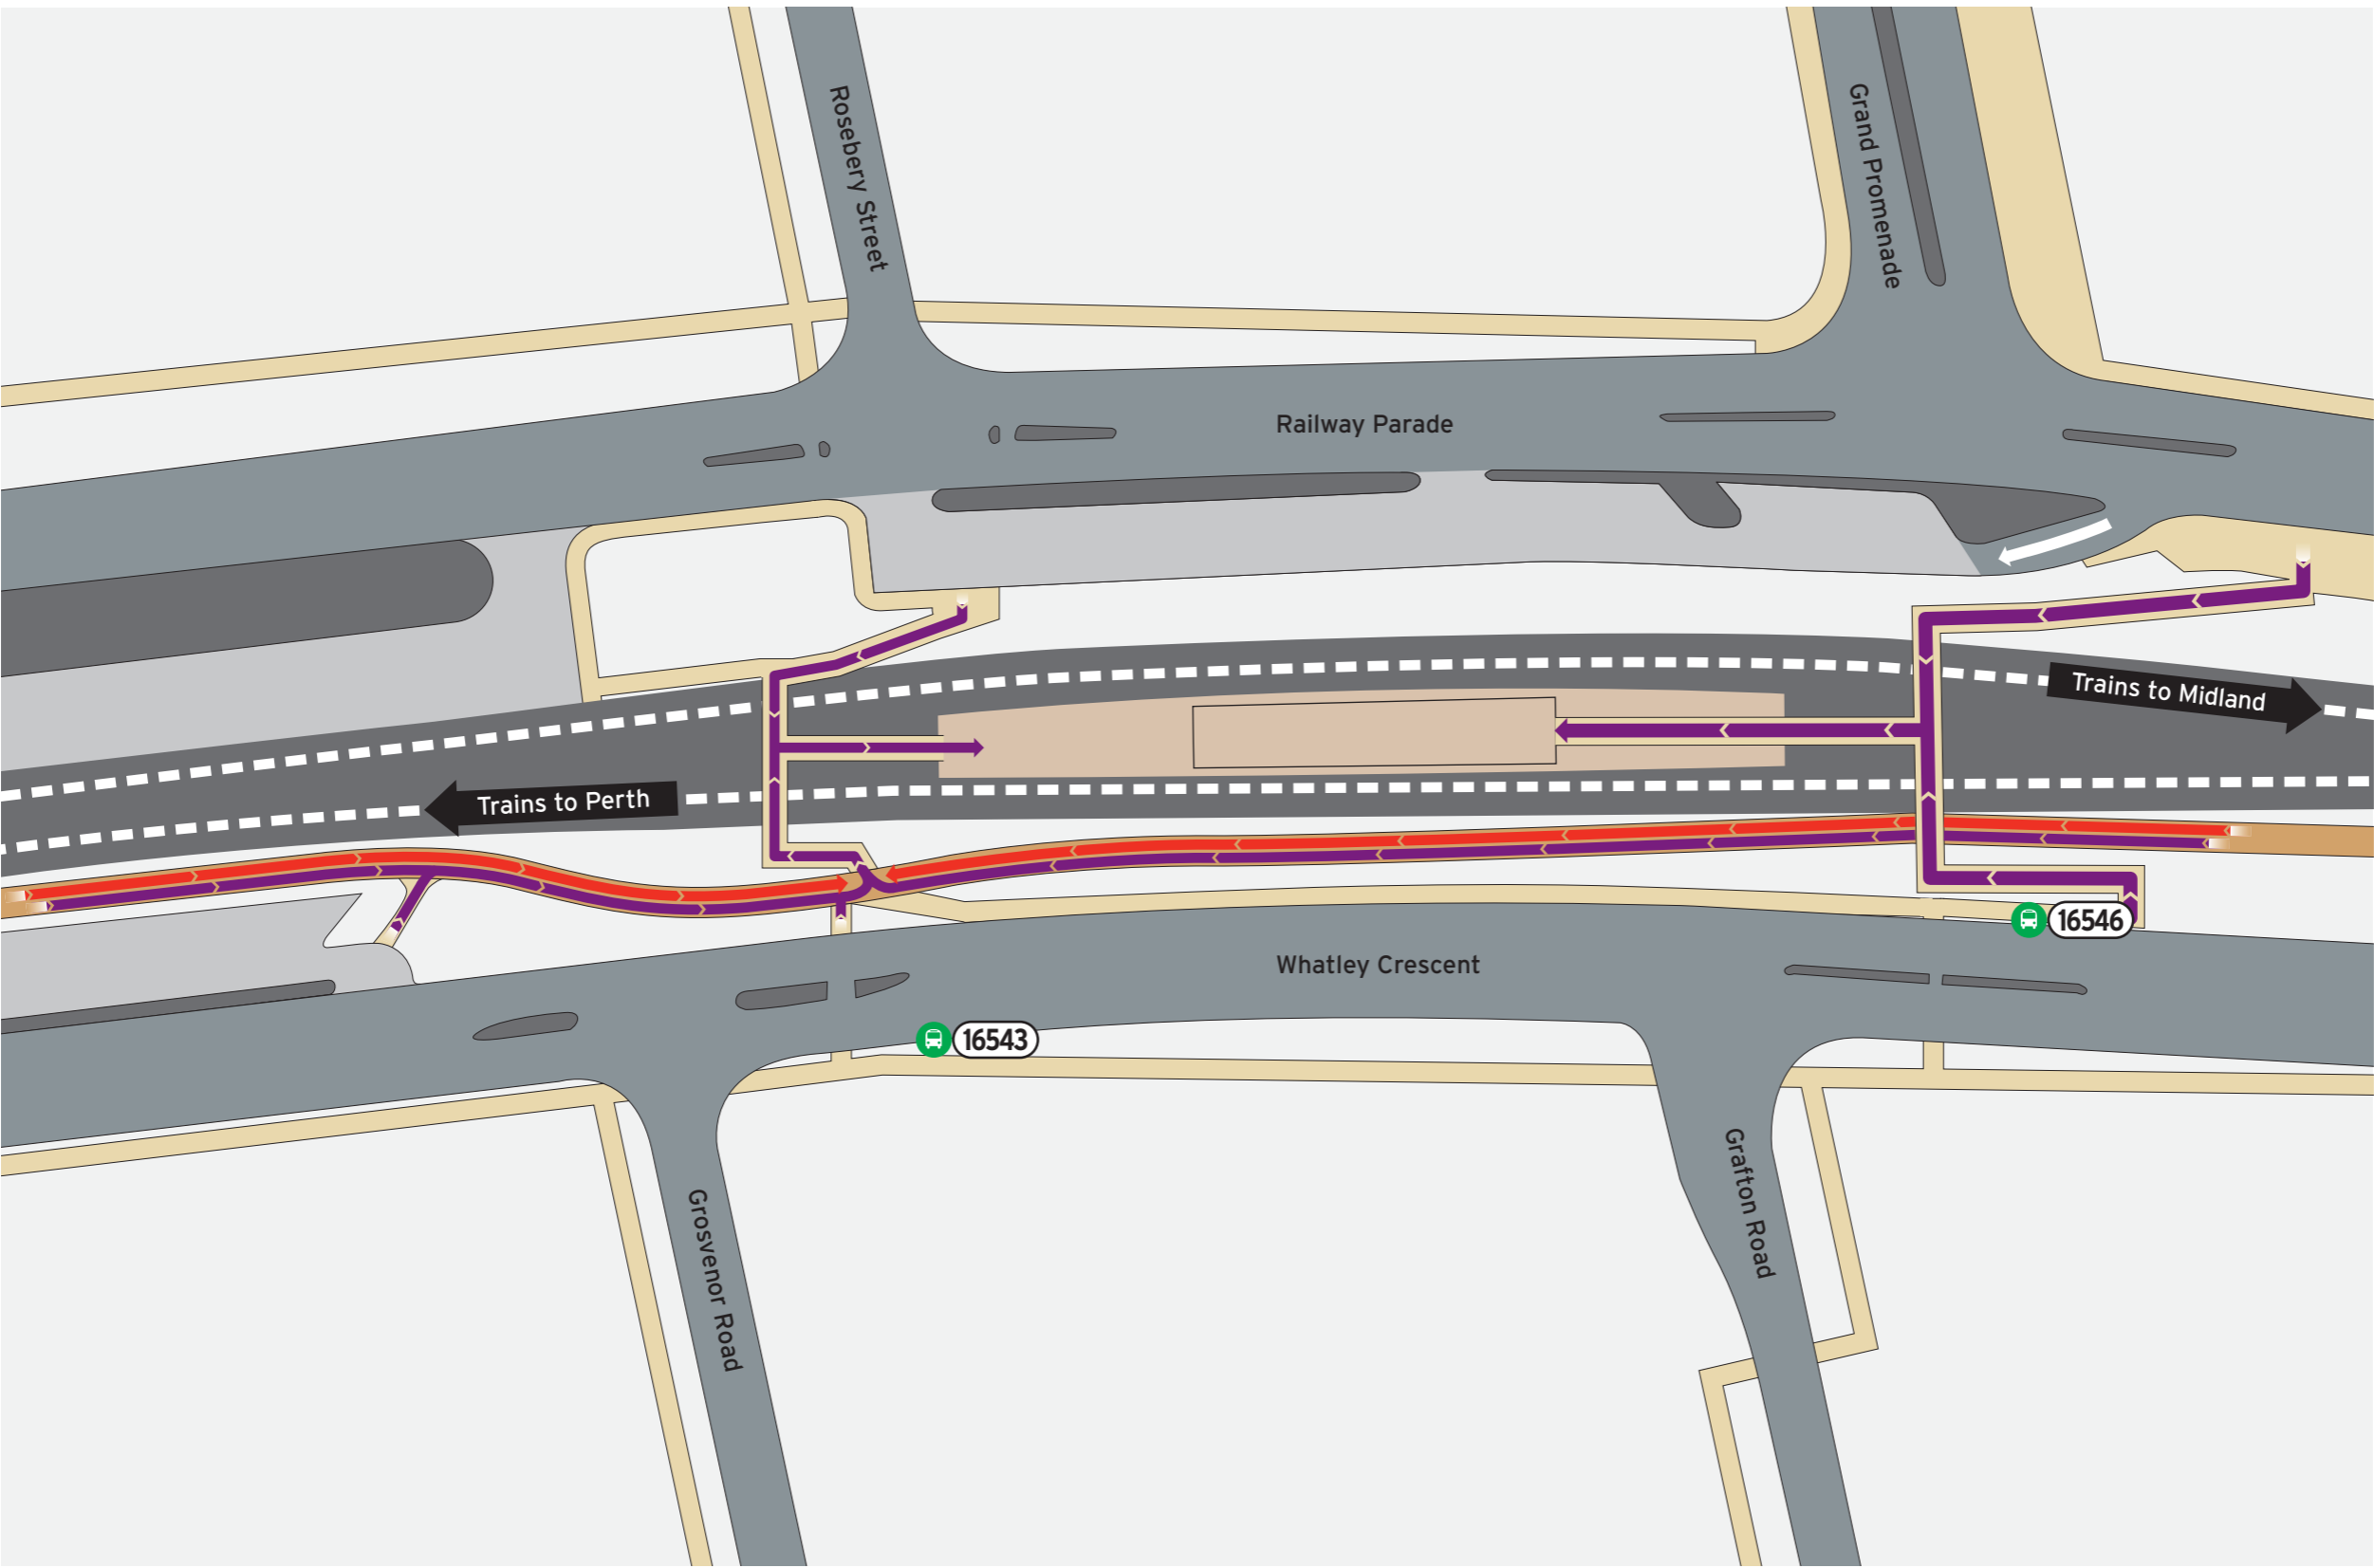

Meltham Station - Access Map

Stop	Route
16543	Train Replacement to Perth 905
16546	Train Replacement to Midland 905

Legend

<p>North Point</p>	<p>Scale</p>	All Access	Bus Stop	Platforms	Principal Shared Path	Non-Accessible Area
		Bicycle access	Pathways	Road	Transperth Parking	

P | **Parking Information**

When to pay

Operating Times
 Monday-Friday Fee applies
 Saturday No charge
 Sunday or Public Holiday No charge*
 *Unless vehicle is parked overnight

\$2.00 per 24hr period or part there of applies.

This parking charge applies to all vehicles.

For more information on parking your vehicle visit transperth.wa.gov.au

Legend

		Bus Stop	Platforms	Principal Shared Path	Non-Accessible Area	ACROD parking
North Point	Scale	Bike Lockers	Pathways	Road	Transperth Parking	SmartParker Machine