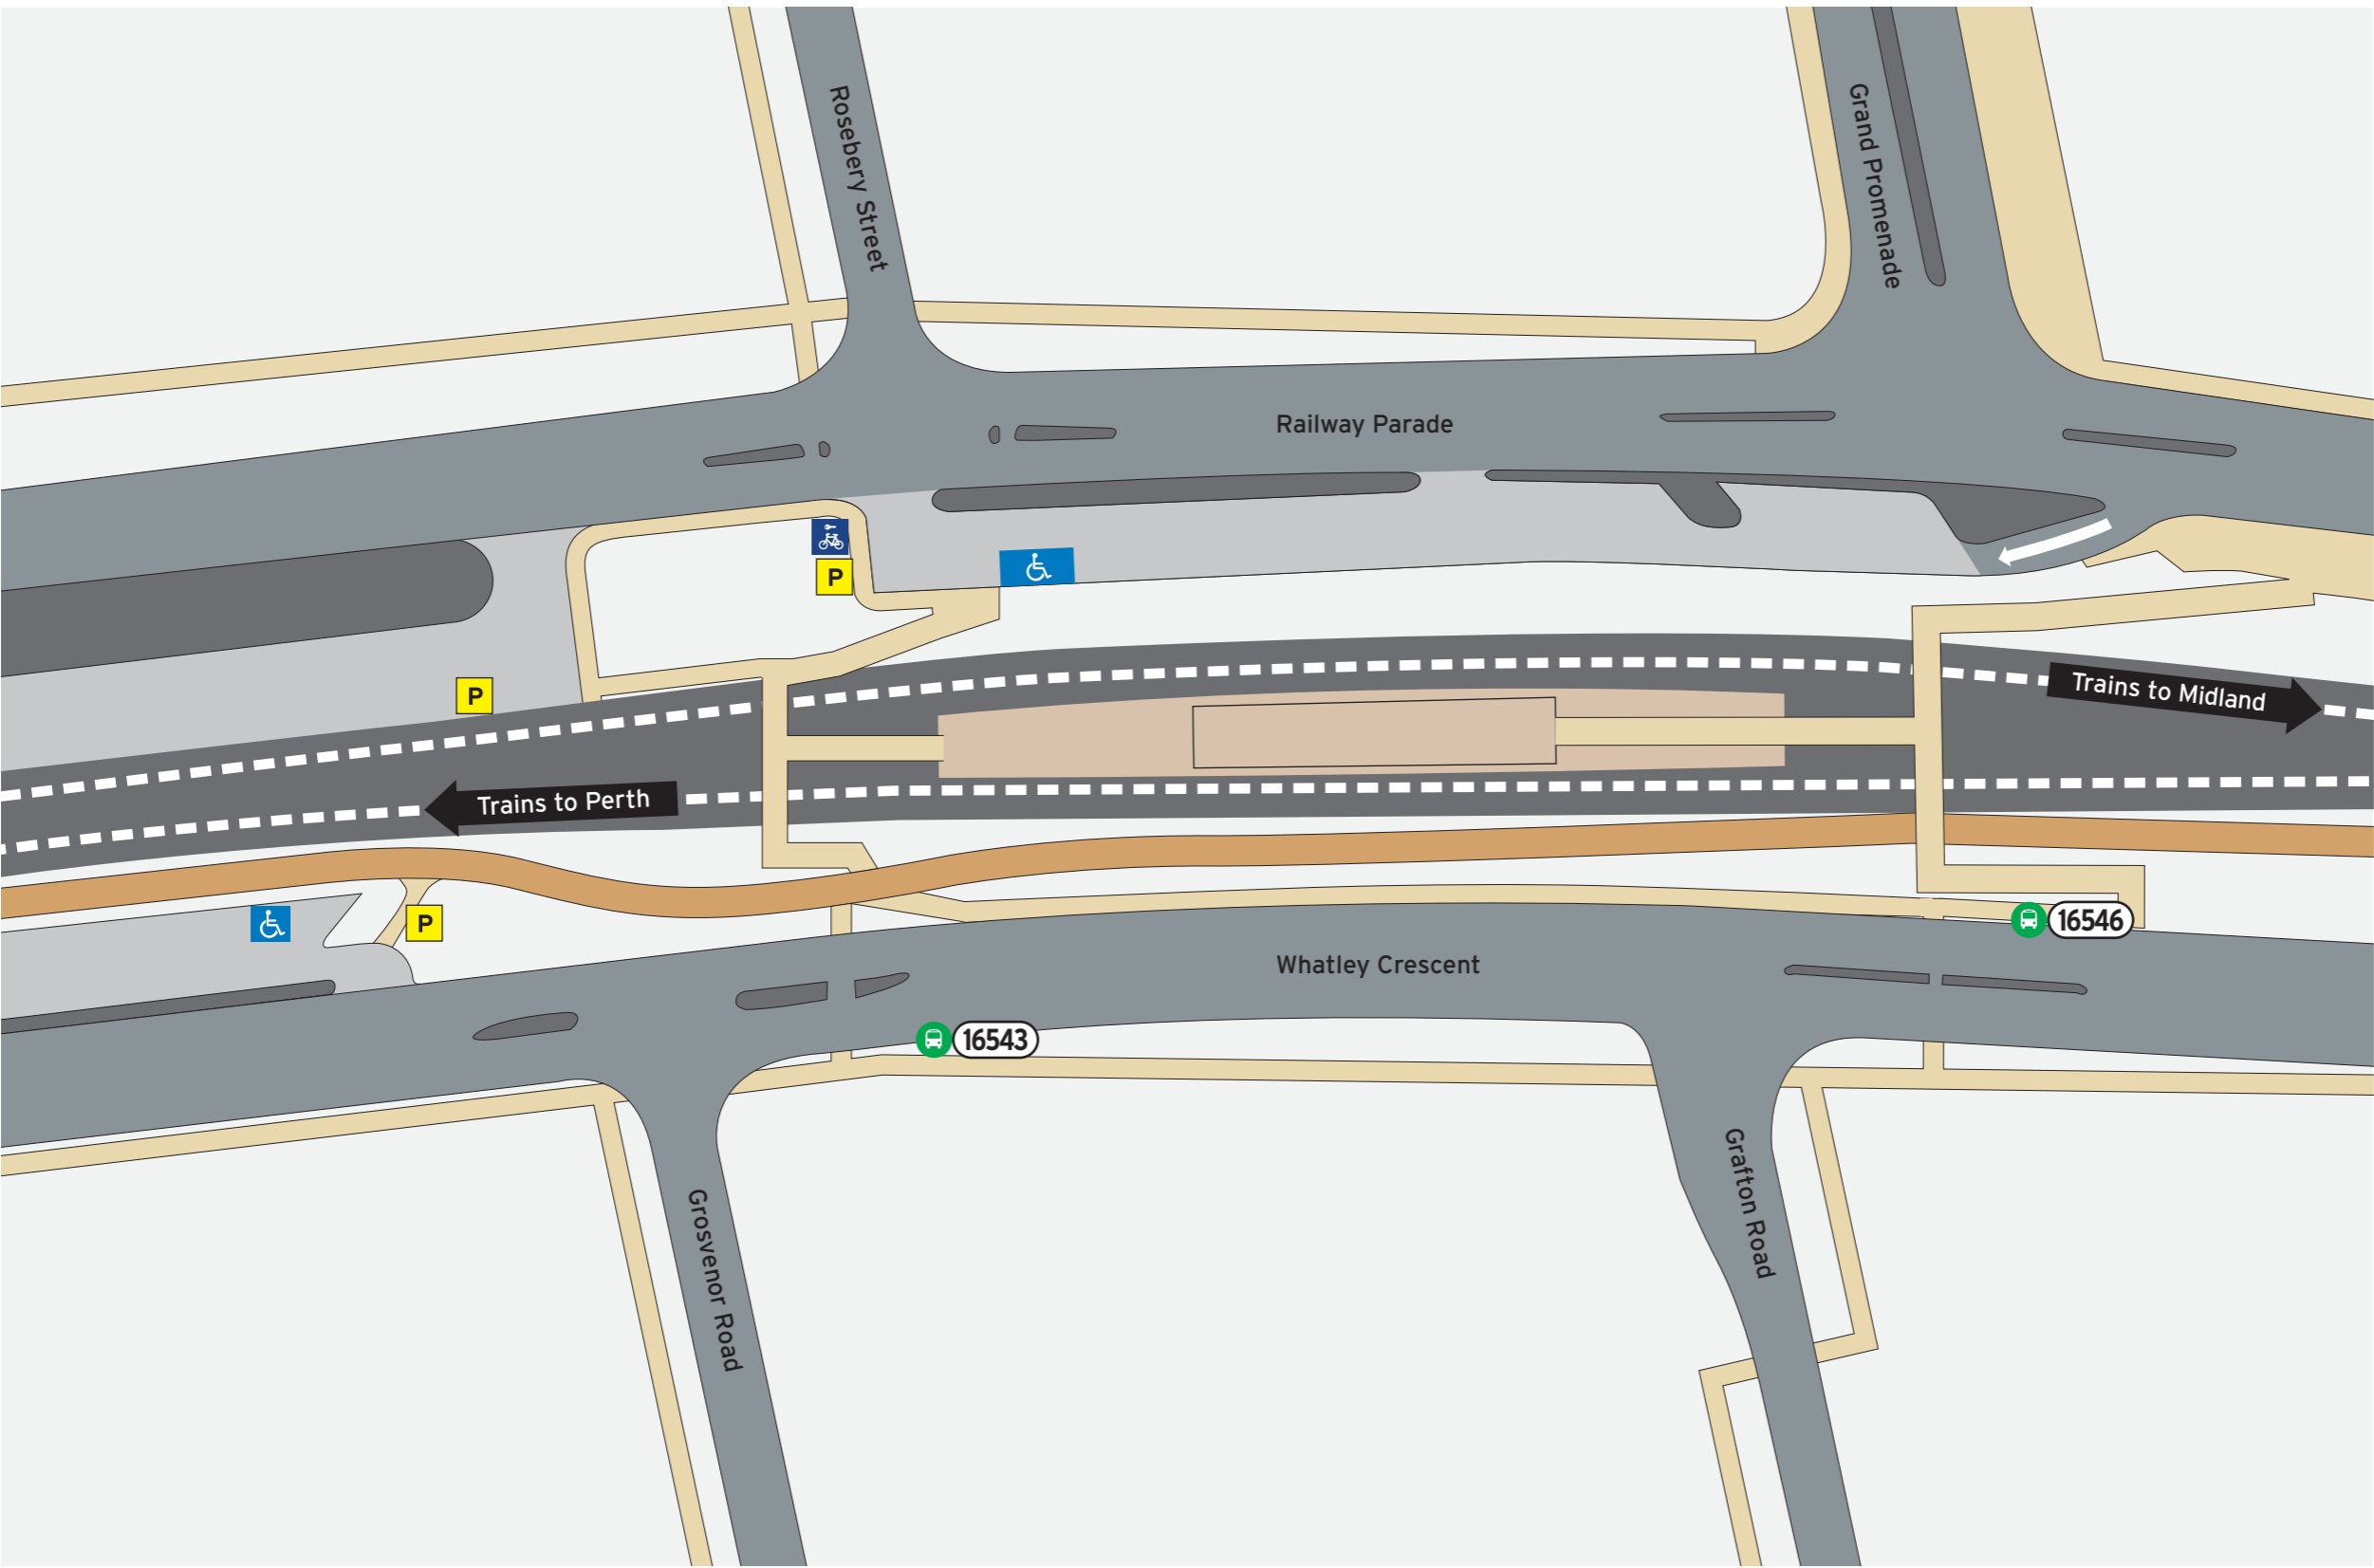

Meltham Station - Access Map

Stop	Route
16543	Train Replacement to Perth 905
16546	Train Replacement to Midland 905

Legend

<p>North Point</p>	<p>Scale</p>	All Access	Bus Stop	Platforms	Principal Shared Path	Non-Accessible Area
		Bicycle access	Pathways	Road	Transperth Parking	

This parking charge applies to all vehicles.

For more information on parking your vehicle visit transperth.wa.gov.au

Legend

		Bus Stop	Platforms	Principal Shared Path	Non-Accessible Area	ACROD parking
North Point	Scale	Bike Lockers	Pathways	Road	Transperth Parking	SmartParker Machine