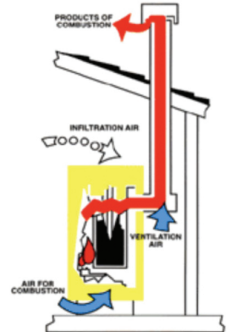

Conventional Vent