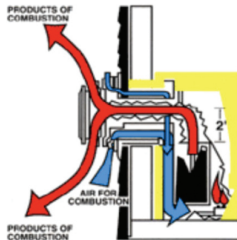

Direct Vent

Conventional Vent Space Heater

This heater has a vent that goes up through the roof of a fish house and requires fresh air for combustion to be brought in from the outside.