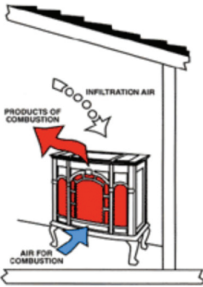

HEAT YOUR FISH HOUSE - SAFELY!

The following types of heaters are recommended for heating fish houses:

Vent Free Heater with Oxygen Depletion Sensor (ODS)

This heater usually uses infrared technology for the heating element. The ODS will shut off the heating unit if oxygen levels get low.

Vent-Free

Direct Vent Heater - Direct Vent (DV)

This heater has a sealed combustion chamber and vents all combustion products through the sidewall and uses combustion air from outside the fish house.