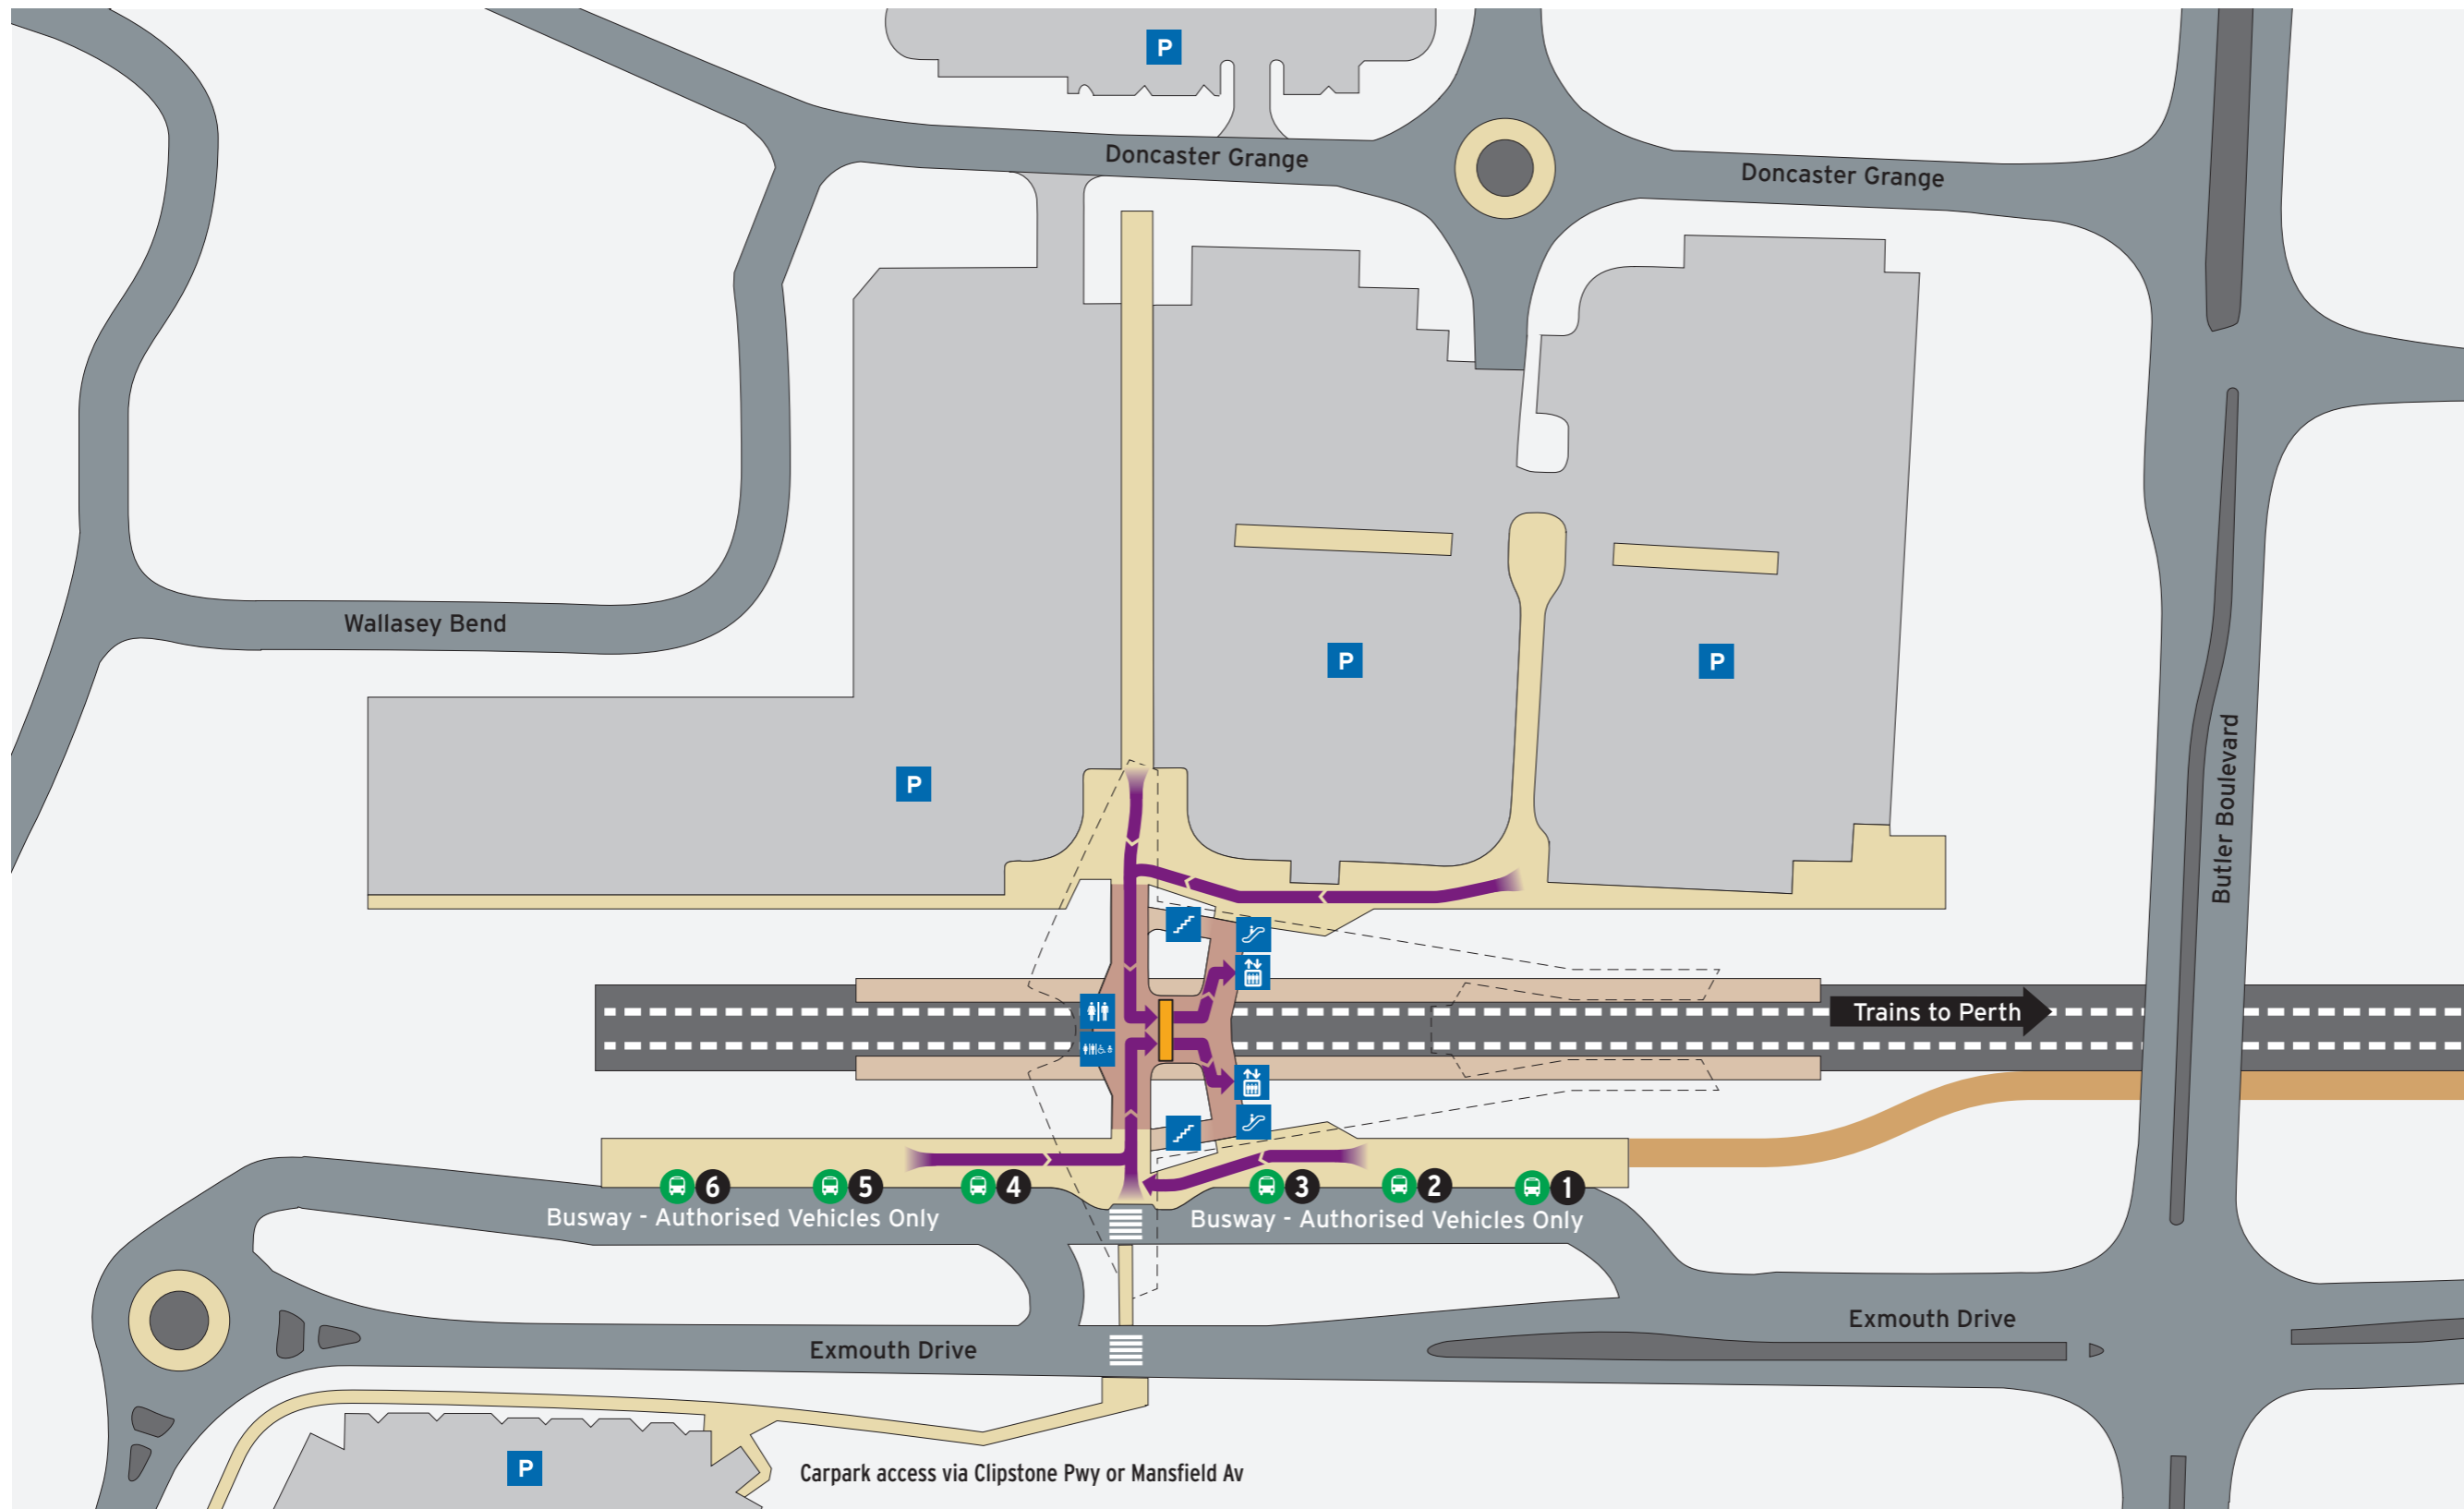

# Butler Station - Access Map 1 of 2

Current as at 31/08/2021

### Bus Stands

Stand	Route
1	480, 482
2	483 to Clarkson
3	484 to Clarkson
4	Set Down Train Replacement to Perth 904
5	490, 491
6	483, 484 to Alkimos

## Legend

		All Access	Ticket Barrier	Escalator	Toilets - Male & Female	Transperth Parking	Concourse & Ramp
North Point	Scale	Bus Stand	Lift	Toilets - Accessible Baby change room	Pathways	Road	Non-Accessible Area
		Stairs	Platforms				

This parking charge applies to all vehicles.

For more information on parking your vehicle visit [transperth.wa.gov.au](http://transperth.wa.gov.au)

**Legend**

		Bike Shelter	ACROD Parking	Transperth Parking	Pathways	Road
North Point	Scale	Bus Stand	Short Term Parking	SmartParker Machine	Platforms	Non-Accessible Area