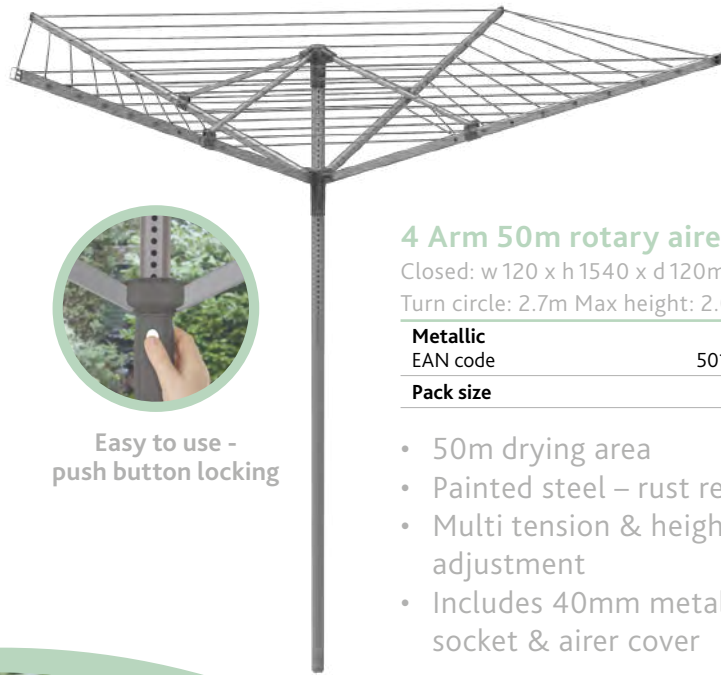

4 Arm 50m rotary ailer

Closed: w 120 x h 1540 x d 120mm
Turn circle: 2.7m Max height: 2.06m

Metallic	508038
EAN code	5010303131290
Pack size	4

- 50m drying area
- Painted steel – rust resistant
- Multi tension & height adjustment
- Includes 40mm metal ground socket & ailer cover

Easy to use - push button locking

Easy to use - umbrella clip system

4 Arm 40m rotary ailer

Closed: w 120 x h 1420 x d 120mm
Turn circle: 2.47m Max height: 1.75m

Metallic	508037
EAN code	5010303131276
Pack size	4