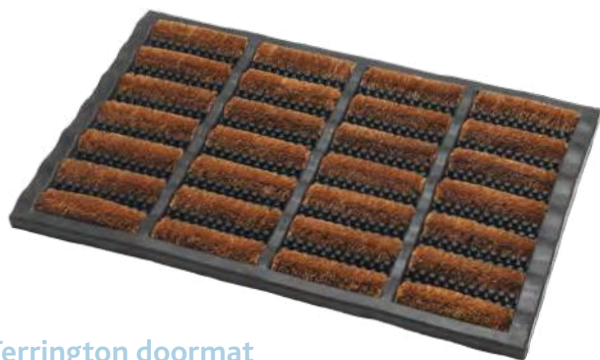

Magic mat
Ideal for use indoors, in doorways, conservatories & porches
Highly absorbent pile
w 750 x d 500mm

80% Cotton / 20% PP pile	517499
EAN code	5010303160443
Pack size	6