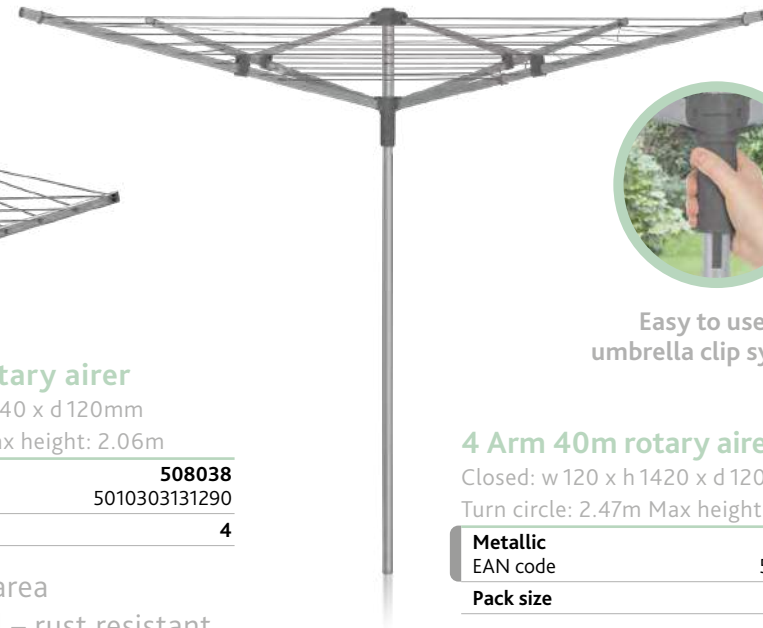

4 Arm 50m rotary ailer

Closed: w 120 x h 1540 x d 120mm
Turn circle: 2.7m Max height: 2.06m

Metallic	508038
EAN code	5010303131290
Pack size	4

- 50m drying area
- Painted steel – rust resistant
- Multi tension & height adjustment
- Includes 40mm metal ground socket & ailer cover

Easy to use - push button locking

Easy to use - umbrella clip system

4 Arm 40m rotary ailer

Closed: w 120 x h 1420 x d 120mm
Turn circle: 2.47m Max height: 1.75m

Metallic	508037
EAN code	5010303131276
Pack size	4