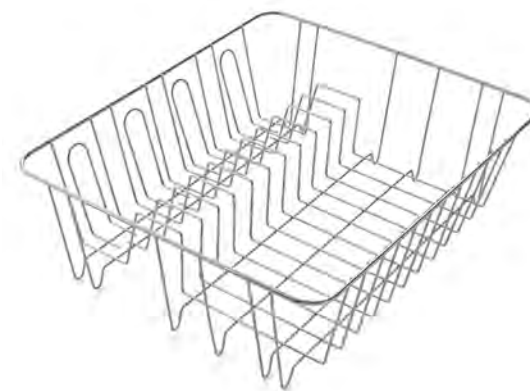

w 185 x h 130 x d 90mm

Chrome & black	517433
EAN code	5010303159382
Chrome & white	517436
EAN code	5010303159447
Pack size	4

Stainless steel utensil holder

h 180 x d 130mm

Stainless steel	517430
EAN code	5010303159324
Pack size	6