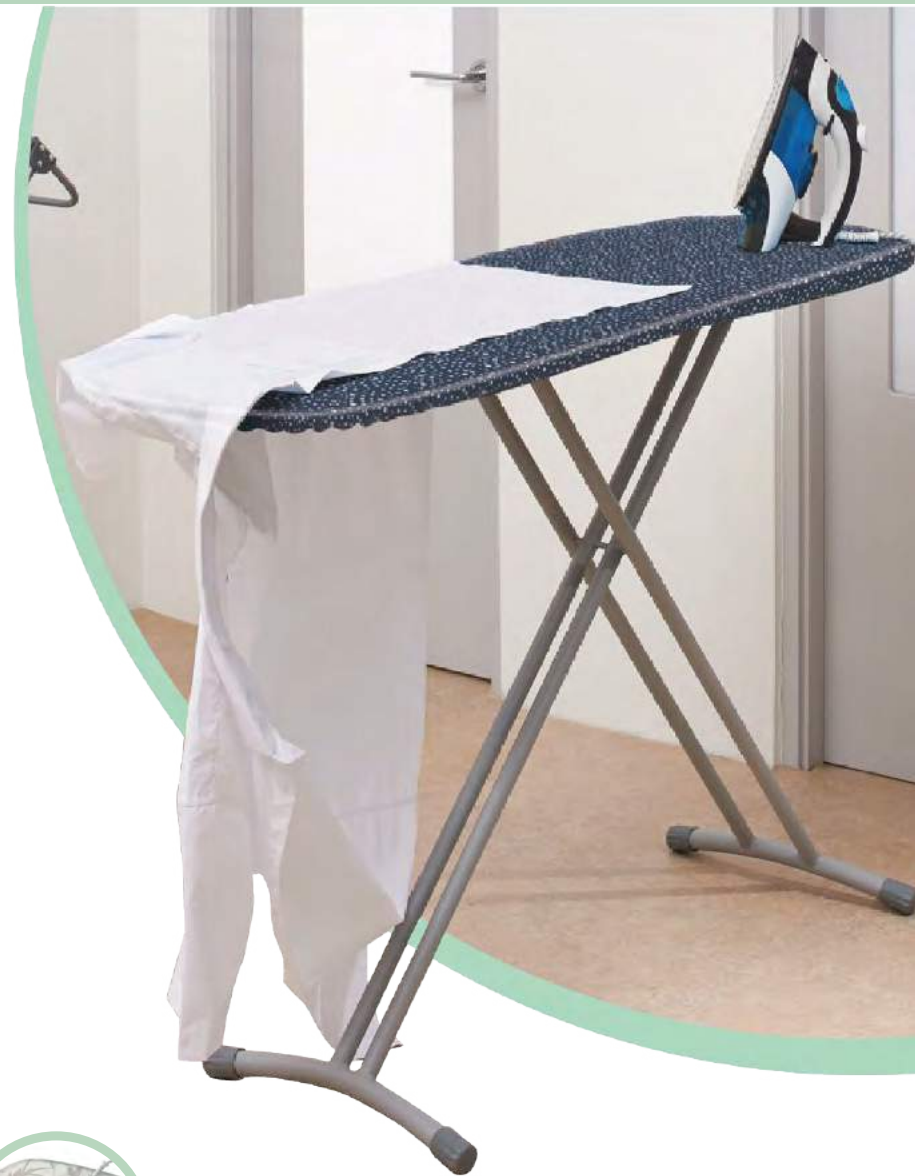

Shirtmaster board

Ironing surface: w 1250 x d 410mm

Painted dot	518205
EAN code	5010303170381
Pack size	4