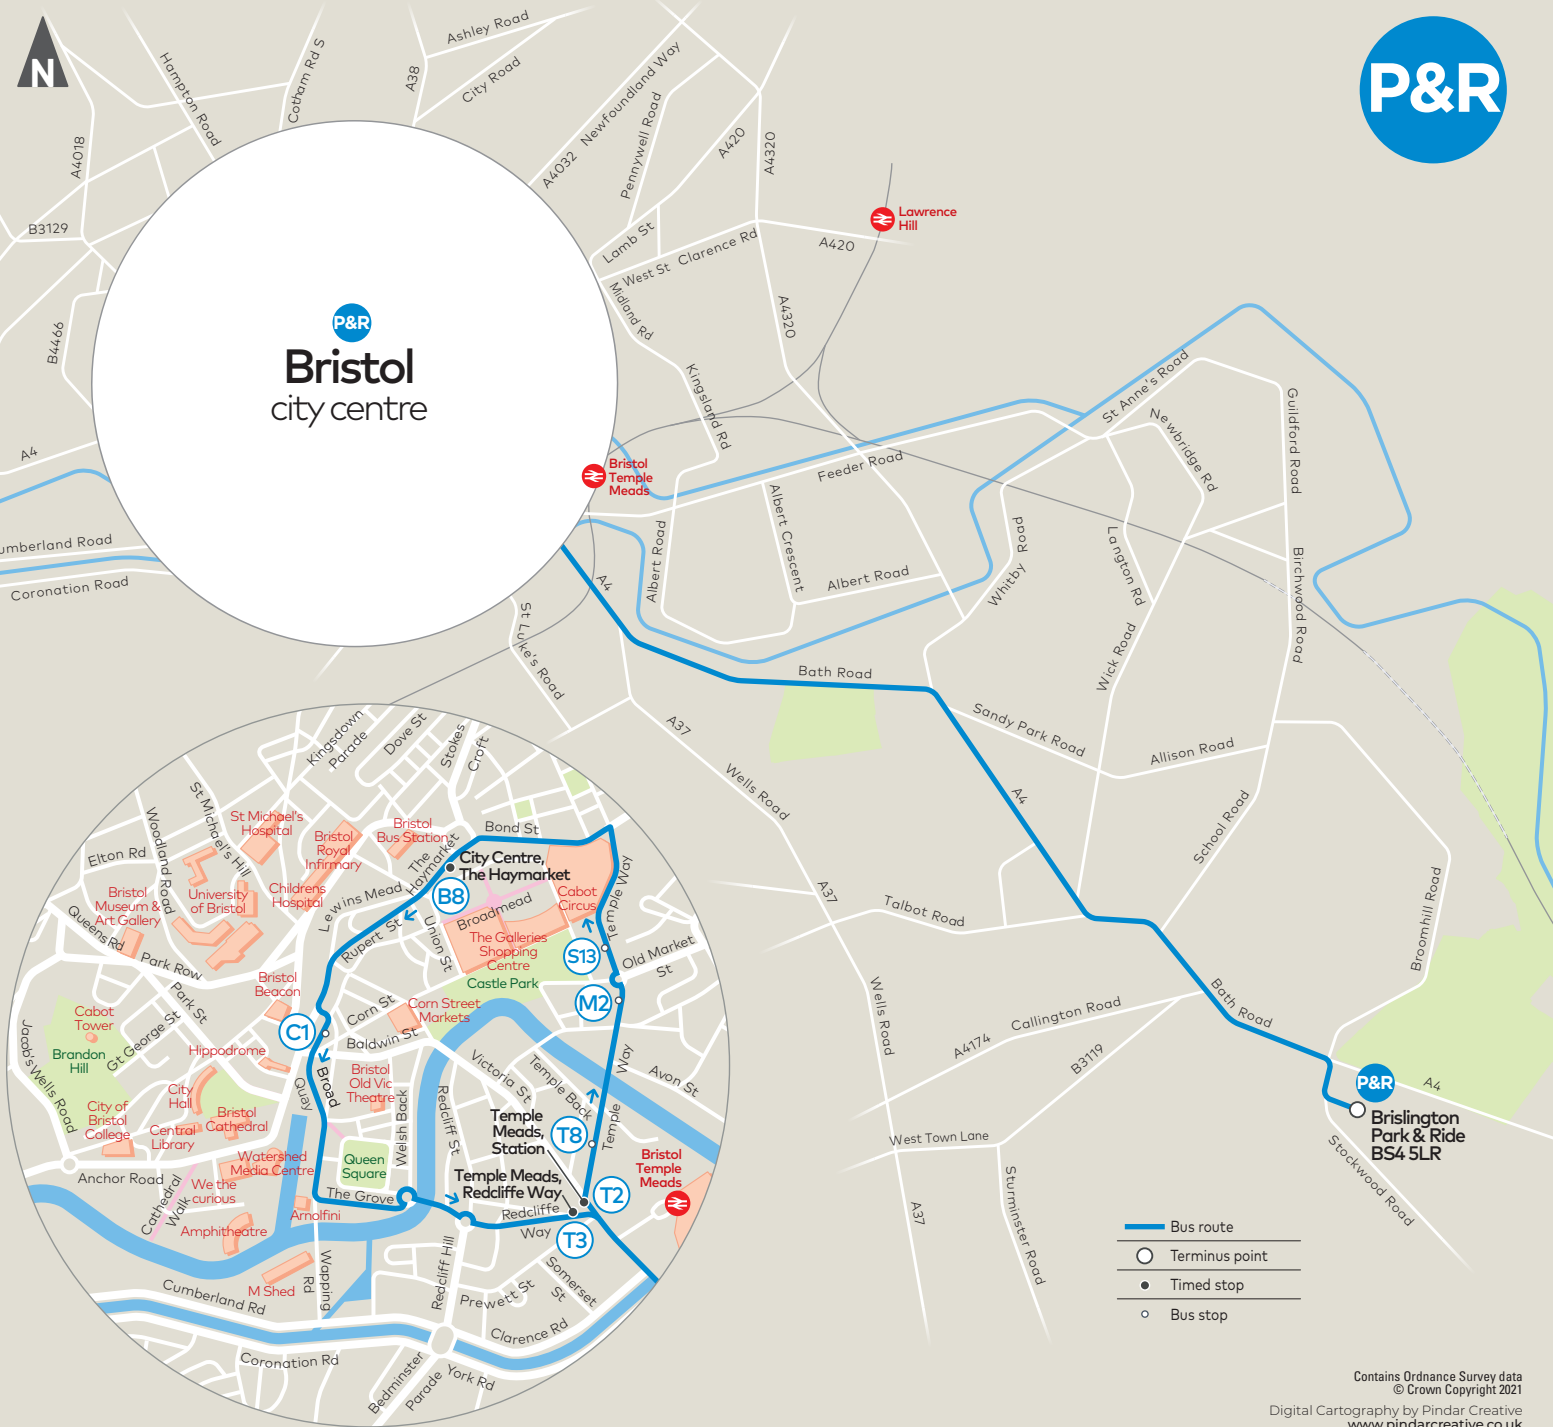

Service Number	Bris	Bris	Bris	Bris	Bris	Bris	Bris	Bris	Bris	Bris	Bris	Bris	Bris	Bris	Bris	Bris	Bris	Bris
<b>Brislington Park &amp; Ride</b>	1700	1712	1724	1736	1748	1800	1815	1830	1845	1900								
Temple Meads, Station (T2)	1712	1724	1736	1748	1800	1812	1827	1840	1855	1910								
City Centre, The Haymarket (B8)	1720	1732	1744	1756	1808	1820	1835	1847	1902	1917								
Temple Meads, Redcliffe Way (T3)	1728	1740	1752	1804	1816	1828	1842	1854	1909	1924								
<b>Brislington Park &amp; Ride</b>	1741	1753	1805	1817	1829	1841	1852	1904	1919	1934								

Service Number	Bris	Bris	Bris	Bris	Bris	Bris	Bris	Bris	Bris	Bris	Bris	Bris	Bris	Bris	Bris	Bris	Bris	Bris
<b>Brislington Park &amp; Ride</b>	1300	1320	1340	1400	1420	1440	1500	1520	1540	1600	1620	1640	1700	1720	1740	1800	1820	1840
Temple Meads, Station (T2)	1312	1332	1352	1412	1432	1452	1512	1532	1552	1612	1632	1652	1712	1732	1752	1811	1831	1850
City Centre, The Haymarket (B8)	1319	1339	1359	1419	1439	1459	1520	1540	1600	1620	1640	1700	1720	1740	1800	1818	1838	1857
Temple Meads, Redcliffe Way (T3)	1327	1347	1407	1427	1447	1507	1528	1548	1608	1628	1648	1708	1728	1748	1808	1825	1845	1904
<b>Brislington Park &amp; Ride</b>	1339	1359	1419	1439	1459	1519	1541	1601	1621	1641	1701	1721	1741	1801	1821	1837	1857	1914

Service Number	Bris	Bris	Bris	Bris	Bris	Bris	Bris	Bris	Bris	Bris	Bris	Bris	Bris	Bris	Bris	Bris	Bris	Bris
<b>Brislington Park &amp; Ride</b>	1900																	
Temple Meads, Station (T2)	1910																	
City Centre, The Haymarket (B8)	1917																	
Temple Meads, Redcliffe Way (T3)	1924																	
<b>Brislington Park &amp; Ride</b>	1934																	

## Sunday and Public Holiday - No Service

**P&R**  
**Bristol**  
city centre

- Bus route
- Terminus point
- Timed stop
- Bus stop