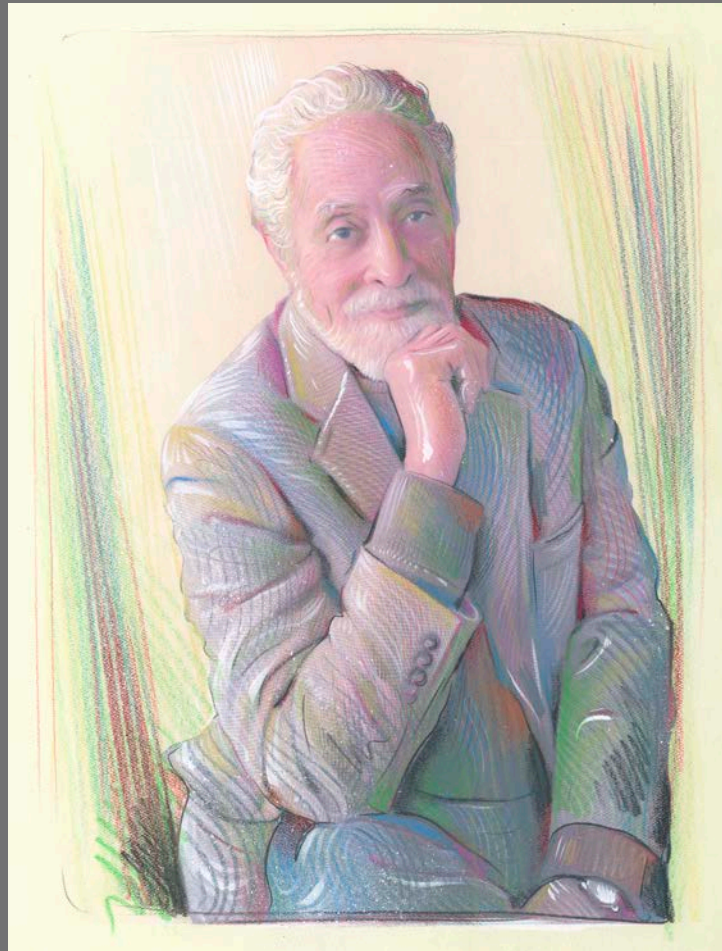

THE ORIGINAL

PUSHPIN LUMINARIES

A work-in-progress consisting of 63
mixed-media drawings celebrating the
original five members of the fabled
Pushpin Studios

MILTON GLASER

MILTON
IL DUCA DI NEW YORK

SEYMOUR CHWAST

EDWARD SOREL

REYNOLD RUFFINS

JOHN ALCORN

THE ORIGINAL PUSHPIN LUMINARIES

AS DRAWN BY

STEPHEN ALCORN

THE ORIGINAL

PUSHPIN LUMINARIES

A work-in-progress consisting of 63
mixed-media drawings celebrating the
original five members of the fabled
Pushpin Studios

©STEPHEN ALCORN

WWW.ALCORNGALLERY.COM