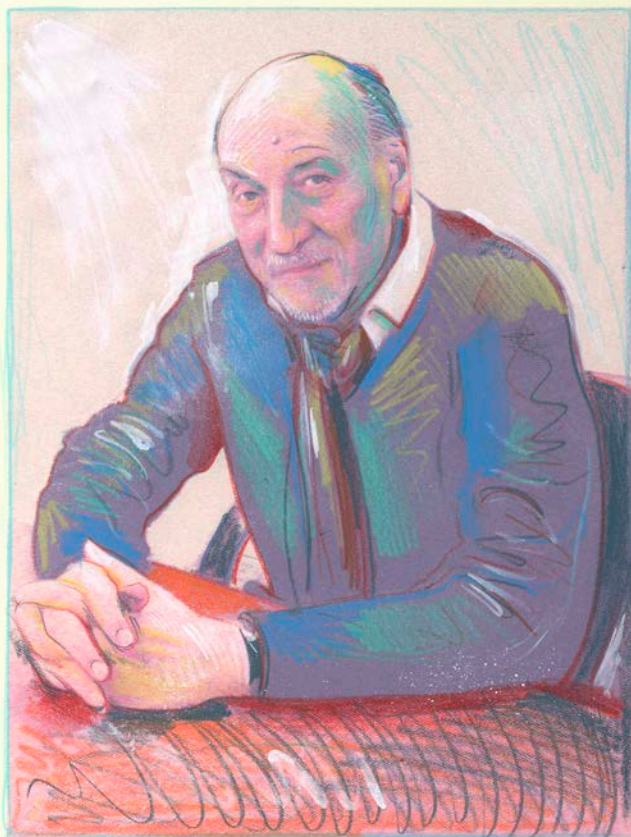

THE ORIGINAL

PUSHPIN LUMINARIES

A work-in-progress consisting of 63
mixed-media drawings celebrating the
original five members of the fabled
Pushpin Studios

MILTON GLASER

MILTON
IL DUCA DI NEW YORK

SEYMOUR CHWAST

EDWARD SOREL

REYNOLD RUFFINS

JOHN ALCORN

THE ORIGINAL PUSHPIN LUMINARIES

AS DRAWN BY

STEPHEN ALCORN

THE ORIGINAL

PUSHPIN LUMINARIES

A work-in-progress consisting of 63
mixed-media drawings celebrating the
original five members of the fabled
Pushpin Studios

©STEPHEN ALCORN

WWW.ALCORNGALLERY.COM