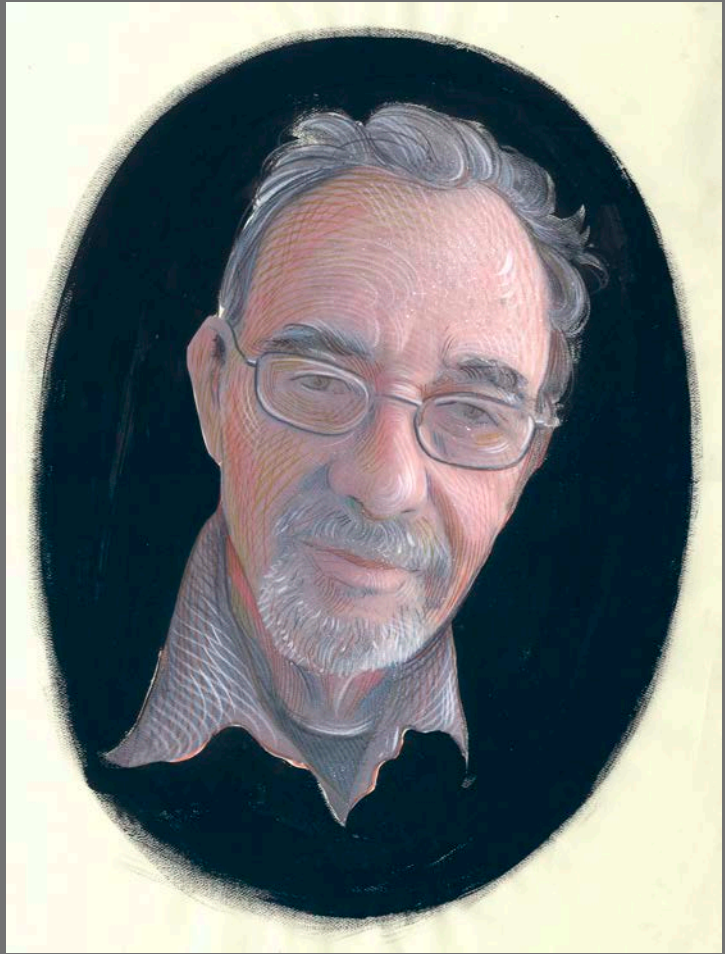

THE ORIGINAL

PUSHPIN LUMINARIES

A work-in-progress consisting of 63
mixed-media drawings celebrating the
original five members of the fabled
Pushpin Studios

MILTON GLASER

MILTON
IL DUCA DI NEW YORK

SEYMOUR CHWAST

EDWARD SOREL

REYNOLD RUFFINS

JOHN ALCORN

THE ORIGINAL PUSHPIN LUMINARIES

AS DRAWN BY

STEPHEN ALCORN

THE ORIGINAL

PUSHPIN LUMINARIES

A work-in-progress consisting of 63
mixed-media drawings celebrating the
original five members of the fabled
Pushpin Studios

©STEPHEN ALCORN

WWW.ALCORNGALLERY.COM