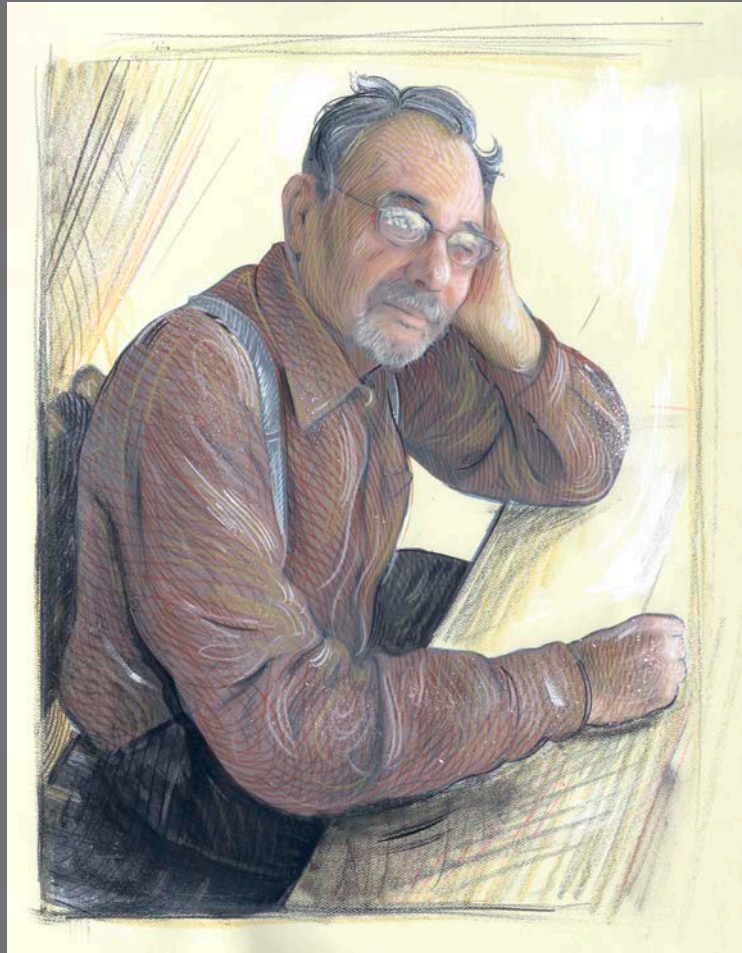

THE ORIGINAL

PUSHPIN LUMINARIES

A work-in-progress consisting of 63
mixed-media drawings celebrating the
original five members of the fabled
Pushpin Studios

MILTON GLASER

MILTON
IL DUCA DI NEW YORK

SEYMOUR CHWAST

EDWARD SOREL

REYNOLD RUFFINS

JOHN ALCORN

THE ORIGINAL PUSHPIN LUMINARIES

AS DRAWN BY

STEPHEN ALCORN

THE ORIGINAL

PUSHPIN LUMINARIES

A work-in-progress consisting of 63
mixed-media drawings celebrating the
original five members of the fabled
Pushpin Studios

©STEPHEN ALCORN

WWW.ALCORNGALLERY.COM