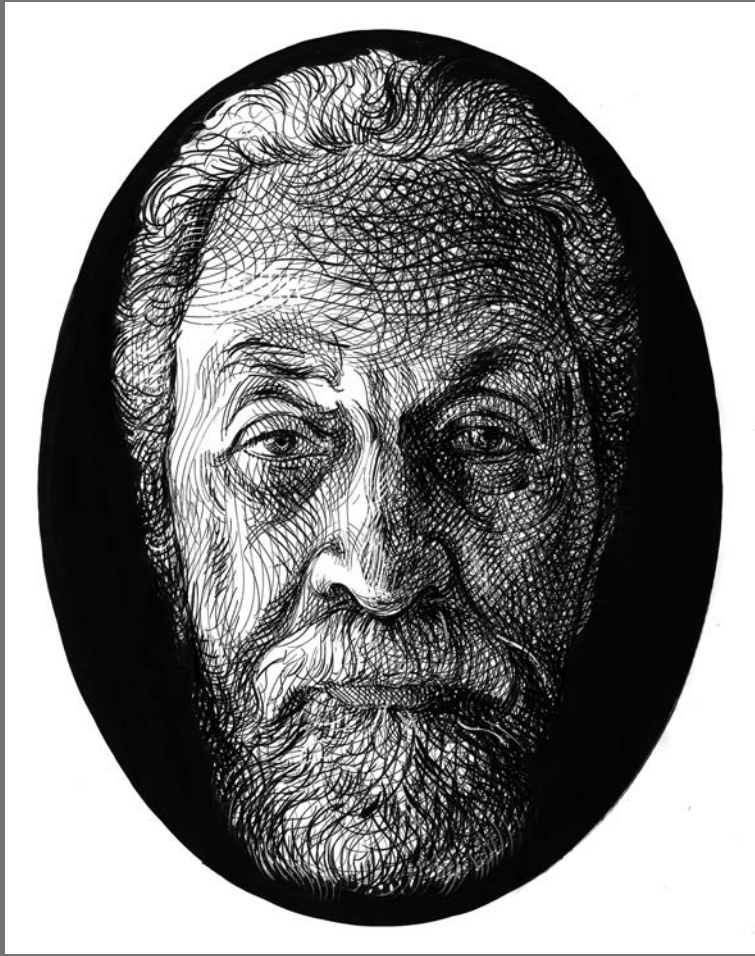

THE ORIGINAL

PUSHPIN LUMINARIES

A work-in-progress consisting of 63
mixed-media drawings celebrating the
original five members of the fabled
Pushpin Studios

MILTON GLASER

MILTON
IL DUCA DI NEW YORK

SEYMOUR CHWAST

EDWARD SOREL

REYNOLD RUFFINS

JOHN ALCORN

THE ORIGINAL PUSHPIN LUMINARIES

AS DRAWN BY

STEPHEN ALCORN

THE ORIGINAL

PUSHPIN LUMINARIES

A work-in-progress consisting of 63
mixed-media drawings celebrating the
original five members of the fabled
Pushpin Studios

©STEPHEN ALCORN

WWW.ALCORNGALLERY.COM