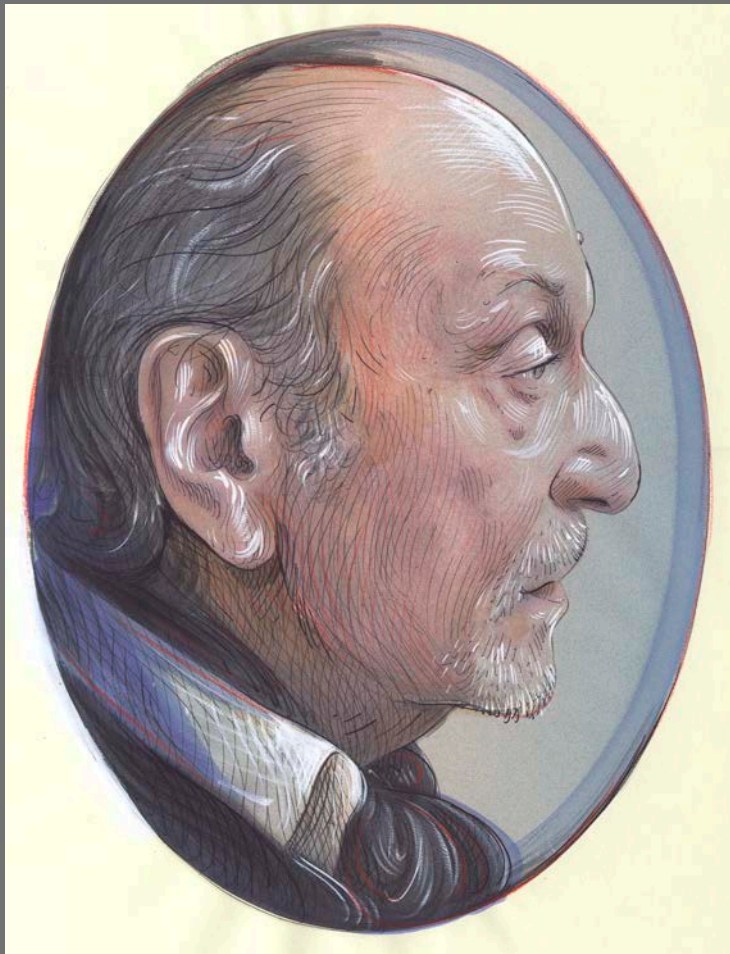

THE ORIGINAL

PUSHPIN LUMINARIES

A work-in-progress consisting of 63
mixed-media drawings celebrating the
original five members of the fabled
Pushpin Studios

MILTON GLASER

MILTON
IL DUCA DI NEW YORK

SEYMOUR CHWAST

EDWARD SOREL

REYNOLD RUFFINS

JOHN ALCORN

THE ORIGINAL PUSHPIN LUMINARIES

AS DRAWN BY

STEPHEN ALCORN

THE ORIGINAL

PUSHPIN LUMINARIES