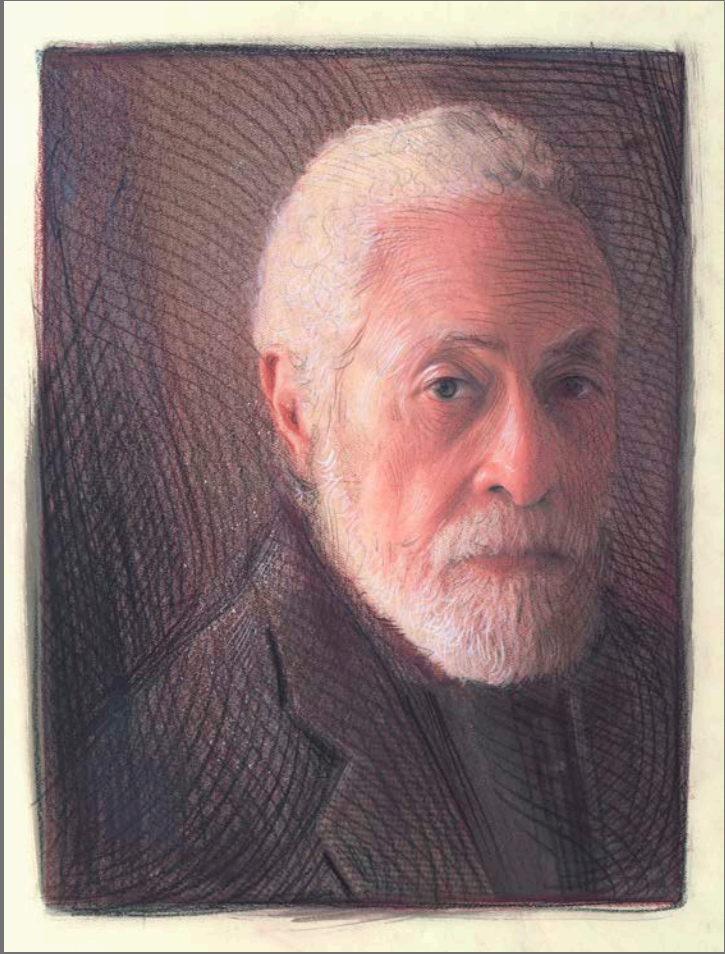

THE ORIGINAL

PUSHPIN LUMINARIES

A work-in-progress consisting of 63
mixed-media drawings celebrating the
original five members of the fabled
Pushpin Studios

MILTON GLASER

MILTON
IL DUCA DI NEW YORK

SEYMOUR CHWAST

EDWARD SOREL

REYNOLD RUFFINS

JOHN ALCORN

THE ORIGINAL PUSHPIN LUMINARIES

AS DRAWN BY

STEPHEN ALCORN

THE ORIGINAL

PUSHPIN LUMINARIES