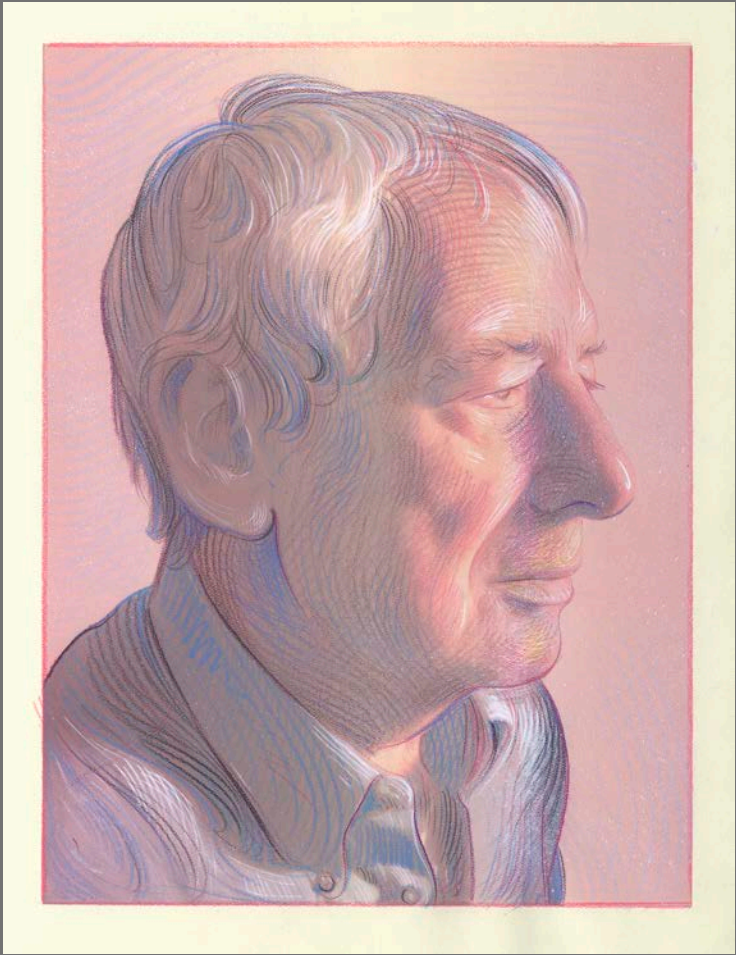

THE ORIGINAL

PUSHPIN LUMINARIES

A work-in-progress consisting of 63
mixed-media drawings celebrating the
original five members of the fabled
Pushpin Studios

MILTON GLASER

MILTON
IL DUCA DI NEW YORK

SEYMOUR CHWAST

EDWARD SOREL

REYNOLD RUFFINS

JOHN ALCORN

THE ORIGINAL PUSHPIN LUMINARIES

AS DRAWN BY

STEPHEN ALCORN

THE ORIGINAL

PUSHPIN LUMINARIES