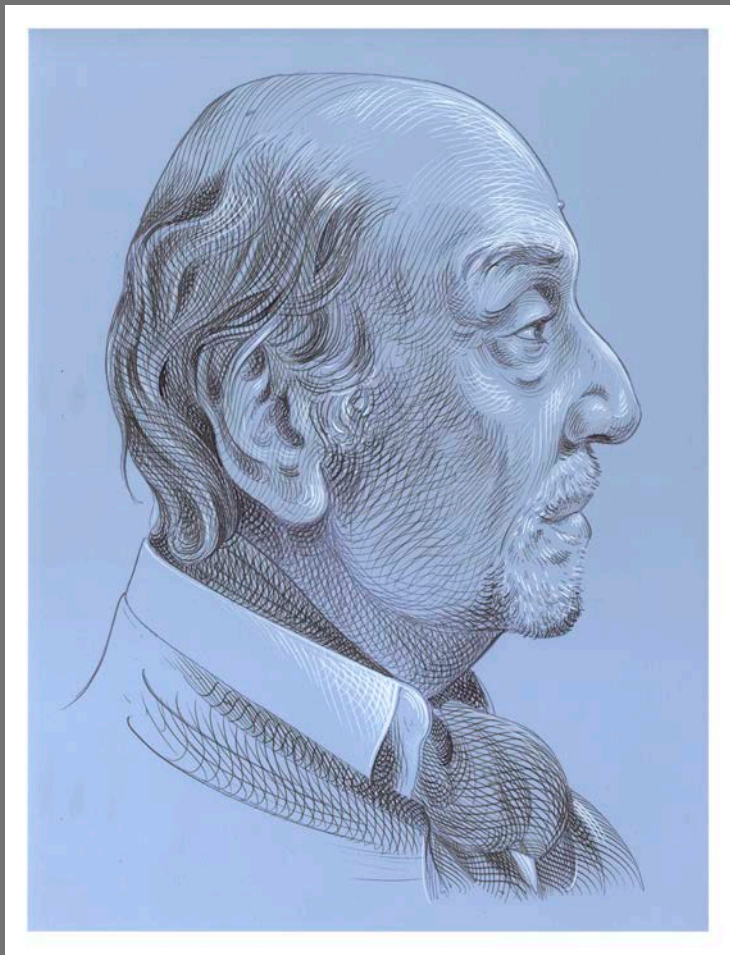

THE ORIGINAL

PUSHPIN LUMINARIES

A work-in-progress consisting of 63
mixed-media drawings celebrating the
original five members of the fabled
Pushpin Studios

MILTON GLASER

MILTON
IL DUCA DI NEW YORK

SEYMOUR CHWAST

EDWARD SOREL

REYNOLD RUFFINS

JOHN ALCORN

THE ORIGINAL PUSHPIN LUMINARIES

AS DRAWN BY

STEPHEN ALCORN

THE ORIGINAL

PUSHPIN LUMINARIES