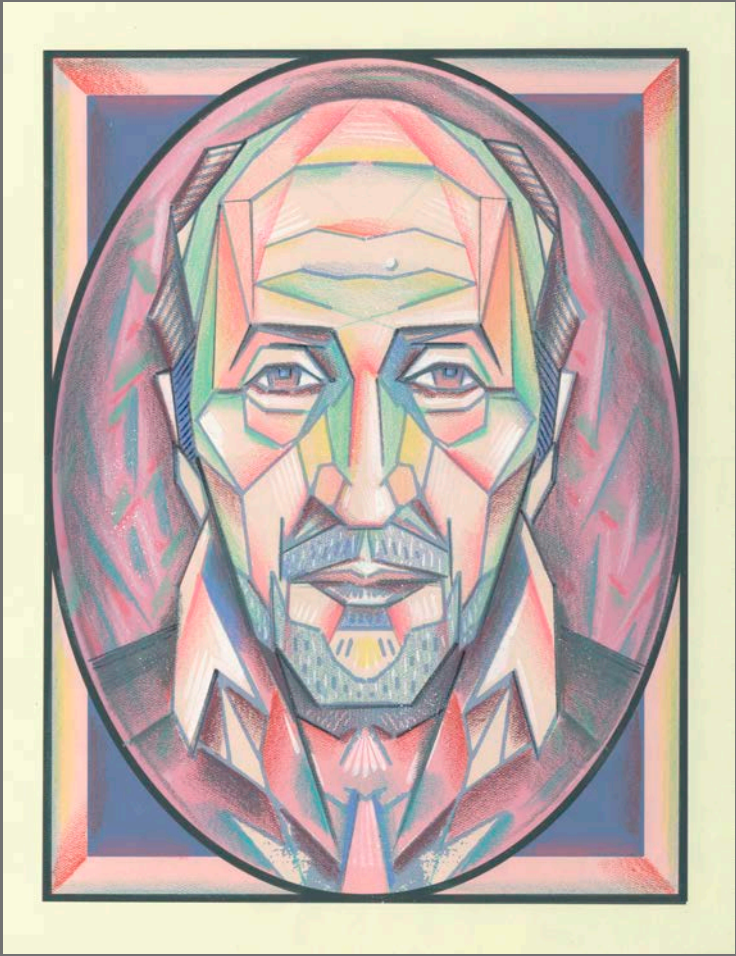

THE ORIGINAL

PUSHPIN LUMINARIES

A work-in-progress consisting of 63
mixed-media drawings celebrating the
original five members of the fabled
Pushpin Studios

MILTON GLASER

MILTON
IL DUCA DI NEW YORK

SEYMOUR CHWAST

EDWARD SOREL

REYNOLD RUFFINS

JOHN ALCORN

THE ORIGINAL PUSHPIN LUMINARIES

AS DRAWN BY

STEPHEN ALCORN

THE ORIGINAL

PUSHPIN LUMINARIES