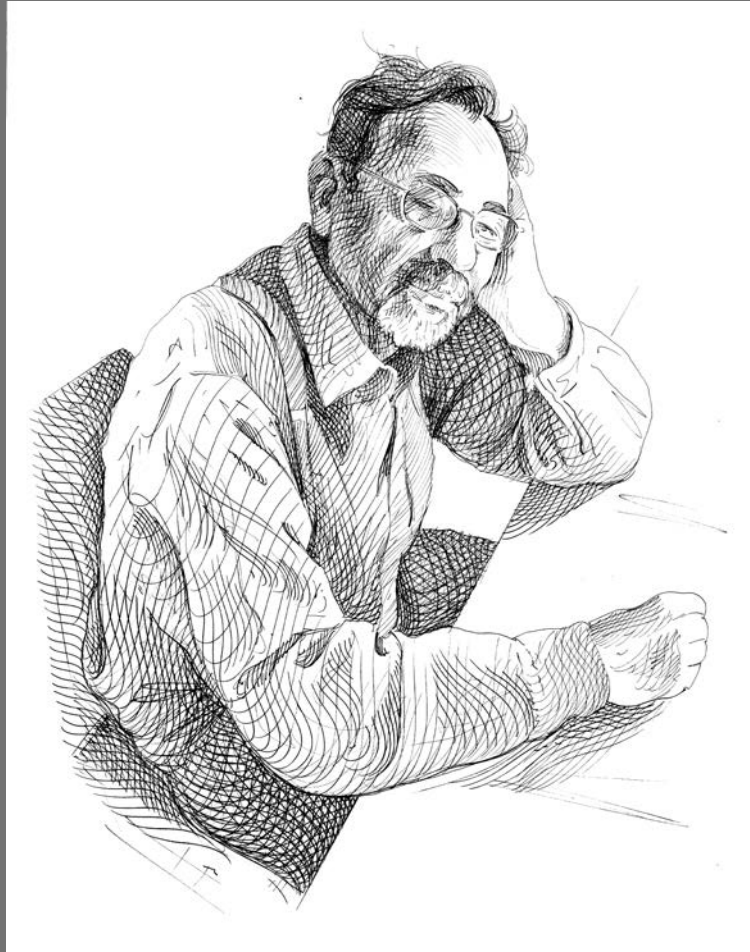

THE ORIGINAL

PUSHPIN LUMINARIES

A work-in-progress consisting of 63
mixed-media drawings celebrating the
original five members of the fabled
Pushpin Studios

MILTON GLASER

MILTON
IL DUCA DI NEW YORK

SEYMOUR CHWAST

EDWARD SOREL

REYNOLD RUFFINS

JOHN ALCORN

THE ORIGINAL PUSHPIN LUMINARIES

AS DRAWN BY

STEPHEN ALCORN

THE ORIGINAL

PUSHPIN LUMINARIES