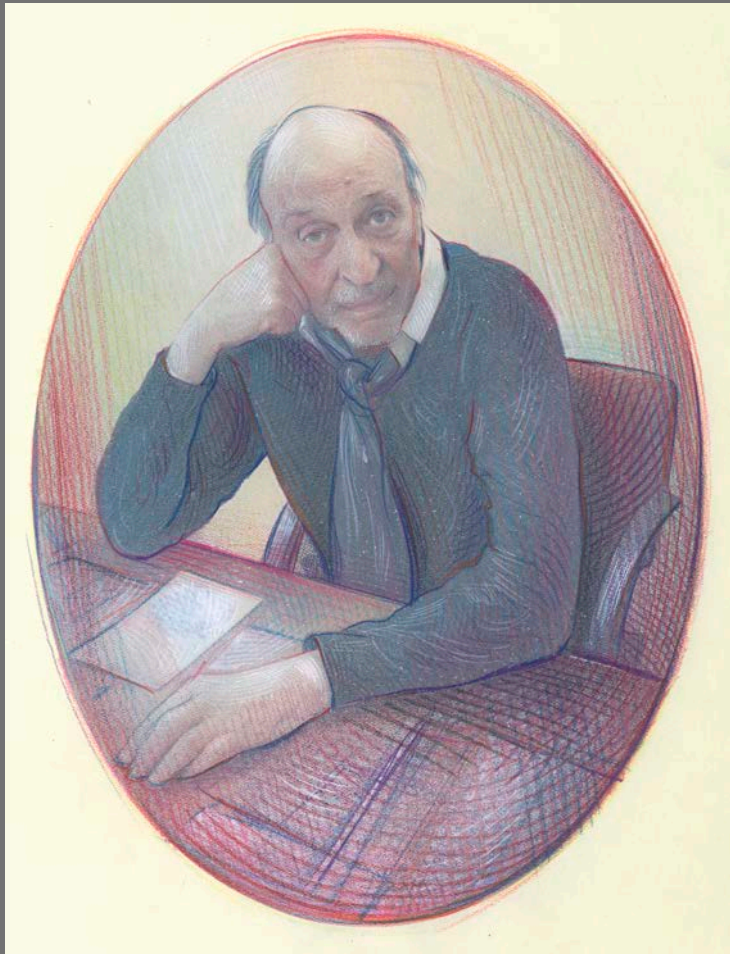

THE ORIGINAL

PUSHPIN LUMINARIES

A work-in-progress consisting of 63
mixed-media drawings celebrating the
original five members of the fabled
Pushpin Studios

MILTON GLASER

MILTON
IL DUCA DI NEW YORK

SEYMOUR CHWAST

EDWARD SOREL

REYNOLD RUFFINS

JOHN ALCORN

THE ORIGINAL PUSHPIN LUMINARIES

AS DRAWN BY

STEPHEN ALCORN

THE ORIGINAL

PUSHPIN LUMINARIES