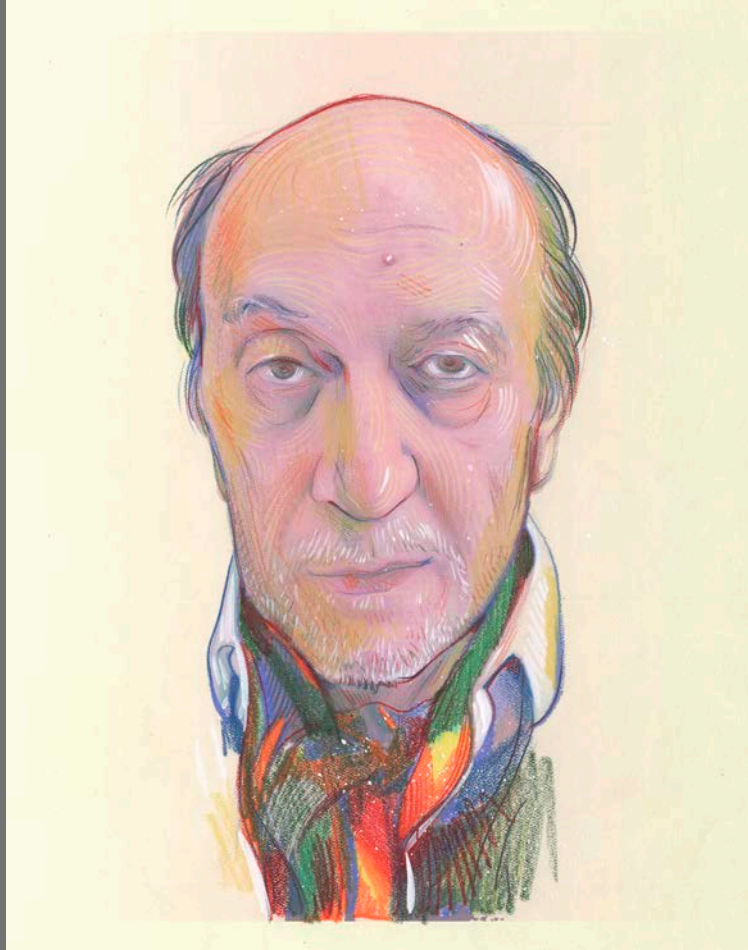

THE ORIGINAL

PUSHPIN LUMINARIES

A work-in-progress consisting of 63
mixed-media drawings celebrating the
original five members of the fabled
Pushpin Studios

MILTON GLASER

MILTON
IL DUCA DI NEW YORK

SEYMOUR CHWAST

EDWARD SOREL

REYNOLD RUFFINS

JOHN ALCORN

THE ORIGINAL PUSHPIN LUMINARIES

AS DRAWN BY

STEPHEN ALCORN

THE ORIGINAL

PUSHPIN LUMINARIES

A work-in-progress consisting of 63
mixed-media drawings celebrating the
original five members of the fabled
Pushpin Studios

©STEPHEN ALCORN

WWW.ALCORNGALLERY.COM