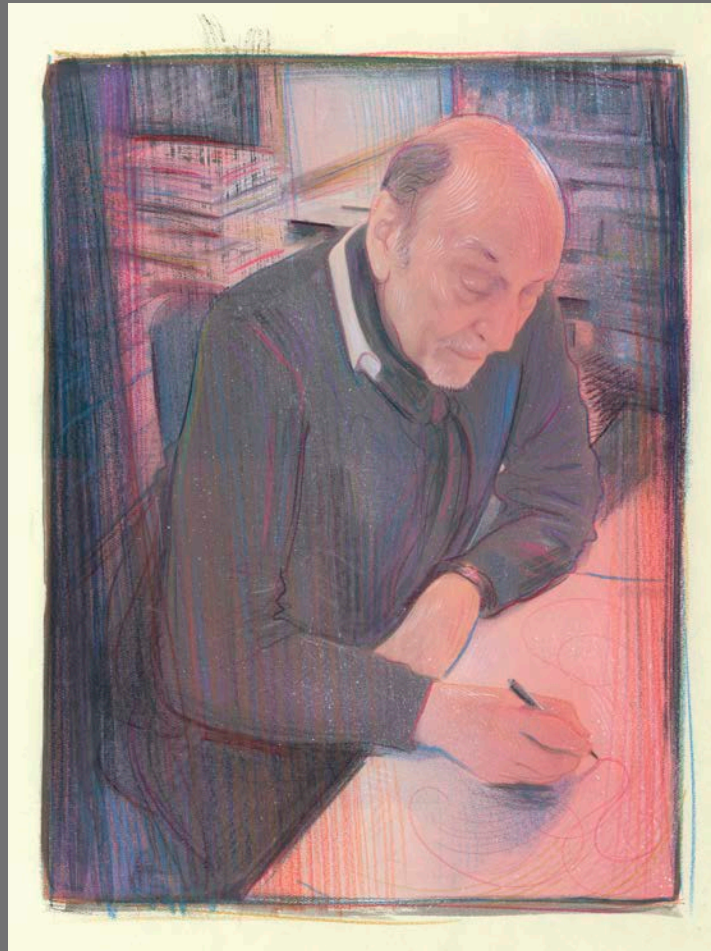

THE ORIGINAL

PUSHPIN LUMINARIES

A work-in-progress consisting of 63
mixed-media drawings celebrating the
original five members of the fabled
Pushpin Studios

MILTON GLASER

MILTON
IL DUCA DI NEW YORK

SEYMOUR CHWAST

EDWARD SOREL

REYNOLD RUFFINS

JOHN ALCORN

THE ORIGINAL PUSHPIN LUMINARIES

AS DRAWN BY

STEPHEN ALCORN

THE ORIGINAL

PUSHPIN LUMINARIES

A work-in-progress consisting of 63
mixed-media drawings celebrating the
original five members of the fabled
Pushpin Studios

©STEPHEN ALCORN

WWW.ALCORNGALLERY.COM