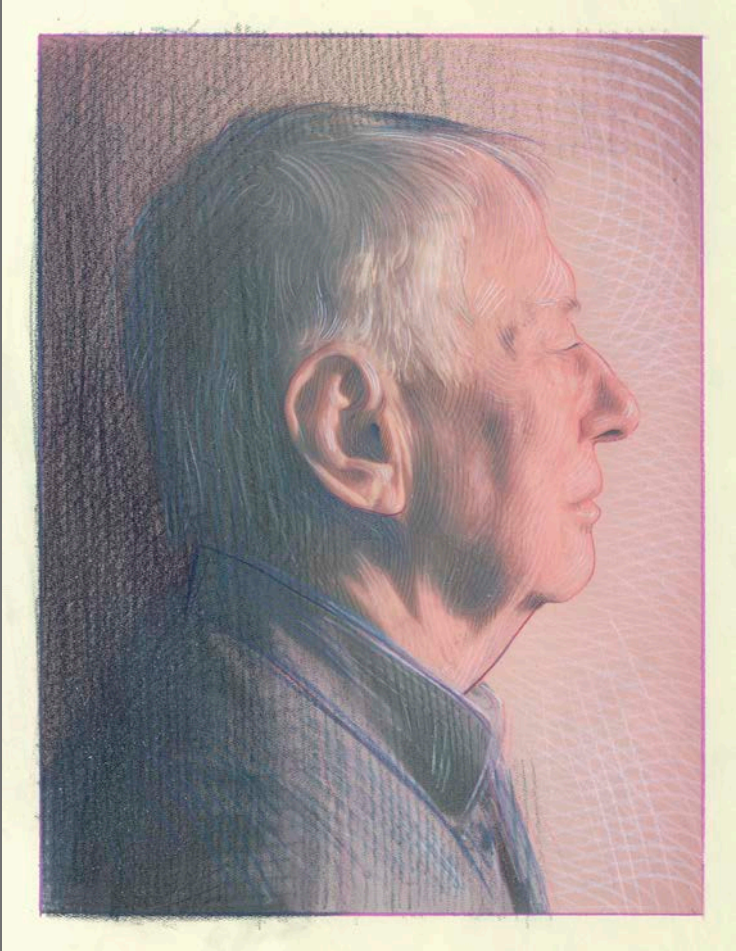

THE ORIGINAL

PUSHPIN LUMINARIES

A work-in-progress consisting of 63
mixed-media drawings celebrating the
original five members of the fabled
Pushpin Studios

MILTON GLASER

MILTON
IL DUCA DI NEW YORK

SEYMOUR CHWAST

EDWARD SOREL

REYNOLD RUFFINS

JOHN ALCORN

THE ORIGINAL PUSHPIN LUMINARIES

AS DRAWN BY

STEPHEN ALCORN

THE ORIGINAL

PUSHPIN LUMINARIES