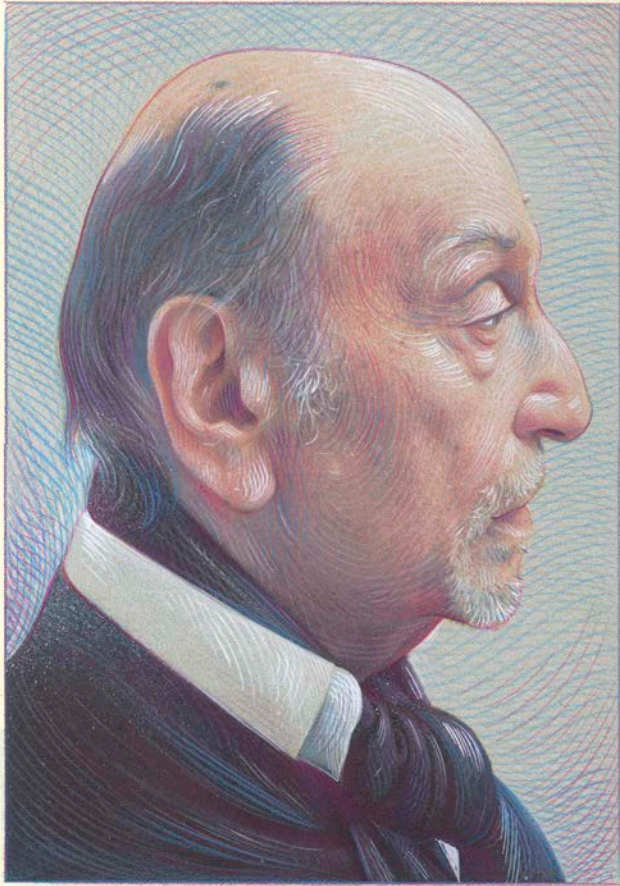

THE ORIGINAL

PUSHPIN LUMINARIES

A work-in-progress consisting of 63
mixed-media drawings celebrating the
original five members of the fabled
Pushpin Studios

MILTON GLASER

MILTON
IL DUCA DI NEW YORK

SEYMOUR CHWAST

EDWARD SOREL

REYNOLD RUFFINS

JOHN ALCORN

THE ORIGINAL PUSHPIN LUMINARIES

AS DRAWN BY

STEPHEN ALCORN

THE ORIGINAL

PUSHPIN LUMINARIES

A work-in-progress consisting of 63
mixed-media drawings celebrating the
original five members of the fabled
Pushpin Studios

©STEPHEN ALCORN

WWW.ALCORNGALLERY.COM