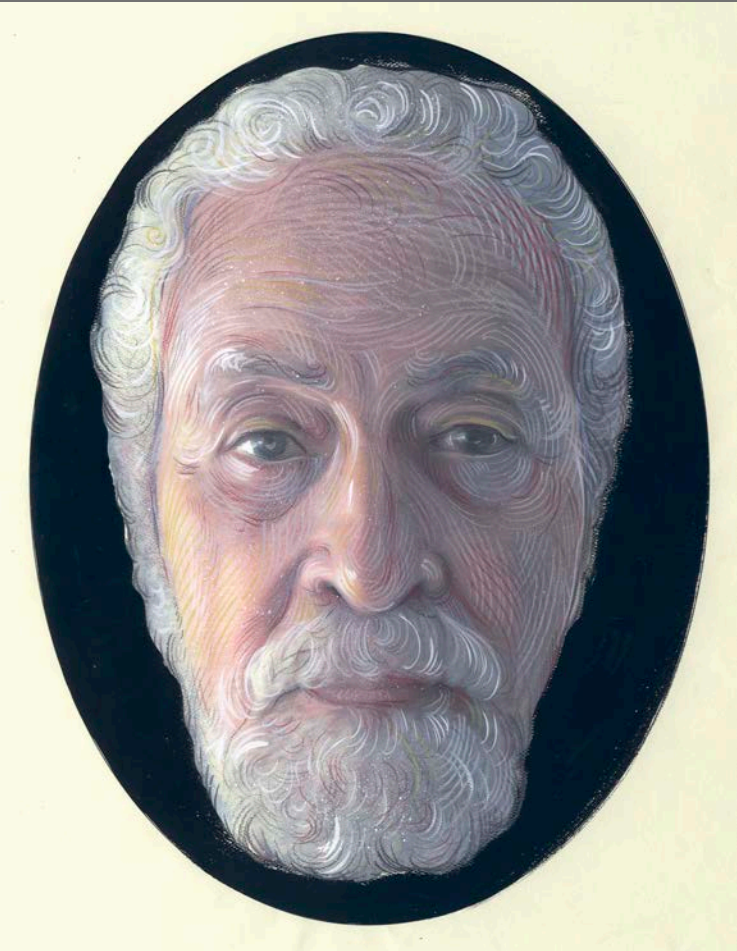

THE ORIGINAL

PUSHPIN LUMINARIES

A work-in-progress consisting of 63
mixed-media drawings celebrating the
original five members of the fabled
Pushpin Studios

MILTON GLASER

MILTON
IL DUCA DI NEW YORK

SEYMOUR CHWAST

EDWARD SOREL

REYNOLD RUFFINS

JOHN ALCORN

THE ORIGINAL PUSHPIN LUMINARIES

AS DRAWN BY

STEPHEN ALCORN

THE ORIGINAL

PUSHPIN LUMINARIES