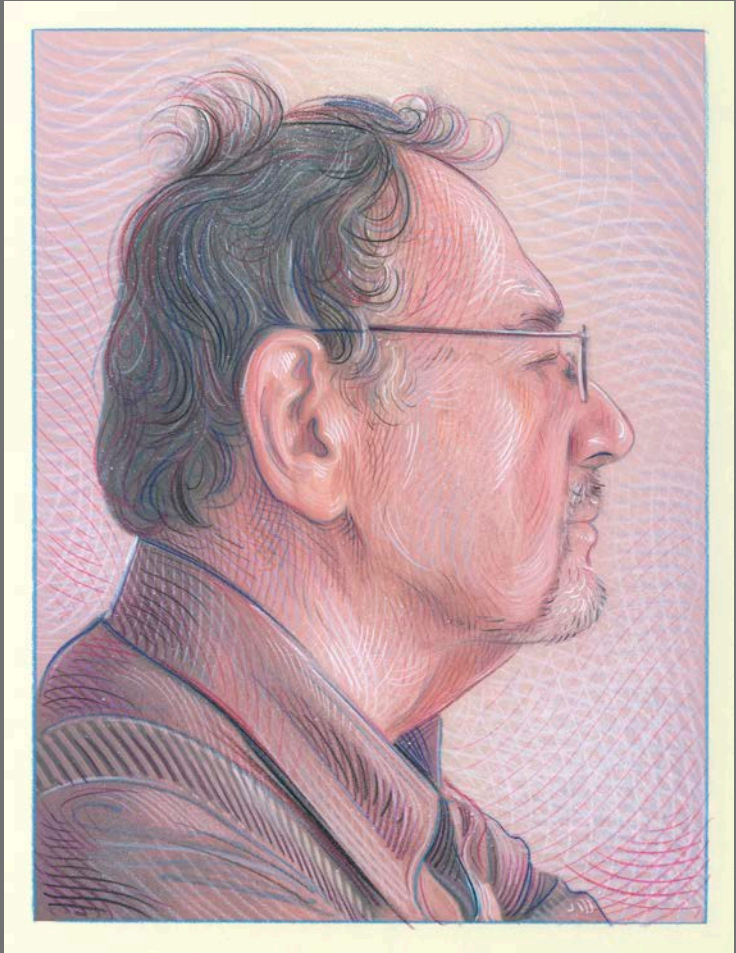

THE ORIGINAL

PUSHPIN LUMINARIES

A work-in-progress consisting of 63
mixed-media drawings celebrating the
original five members of the fabled
Pushpin Studios

MILTON GLASER

MILTON
IL DUCA DI NEW YORK

SEYMOUR CHWAST

EDWARD SOREL

REYNOLD RUFFINS

JOHN ALCORN

THE ORIGINAL PUSHPIN LUMINARIES

AS DRAWN BY

STEPHEN ALCORN

THE ORIGINAL

PUSHPIN LUMINARIES

A work-in-progress consisting of 63
mixed-media drawings celebrating the
original five members of the fabled
Pushpin Studios

©STEPHEN ALCORN

WWW.ALCORNGALLERY.COM