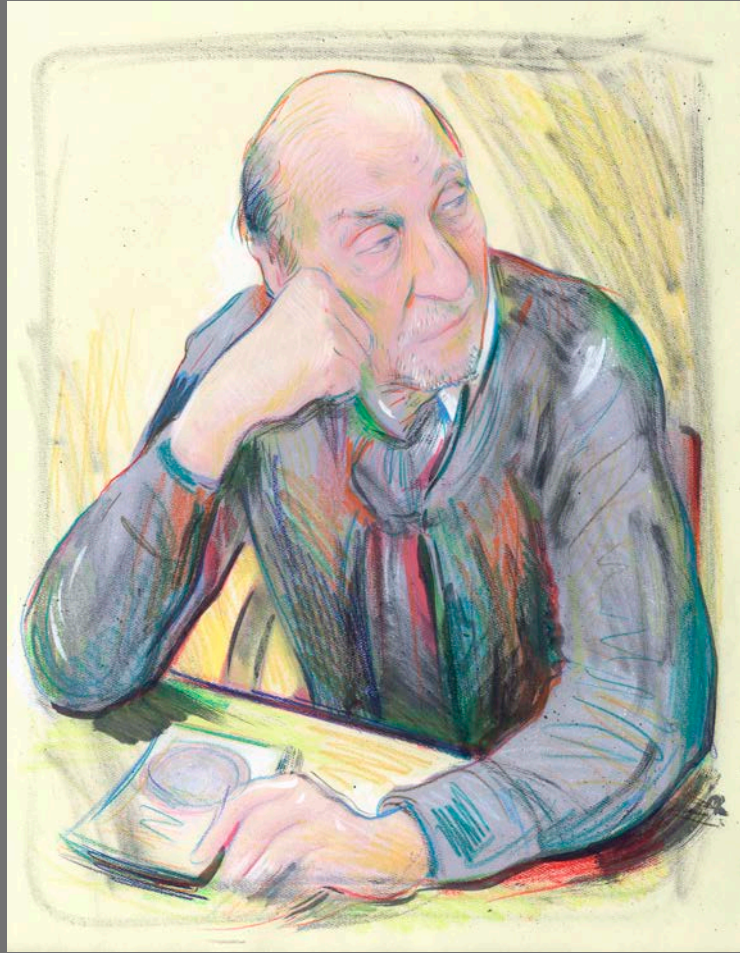

THE ORIGINAL

PUSHPIN LUMINARIES

A work-in-progress consisting of 63
mixed-media drawings celebrating the
original five members of the fabled
Pushpin Studios

MILTON GLASER

MILTON
IL DUCA DI NEW YORK

SEYMOUR CHWAST

EDWARD SOREL

REYNOLD RUFFINS

JOHN ALCORN

THE ORIGINAL PUSHPIN LUMINARIES

AS DRAWN BY

STEPHEN ALCORN

THE ORIGINAL

PUSHPIN LUMINARIES

A work-in-progress consisting of 63
mixed-media drawings celebrating the
original five members of the fabled
Pushpin Studios

©STEPHEN ALCORN

WWW.ALCORNGALLERY.COM