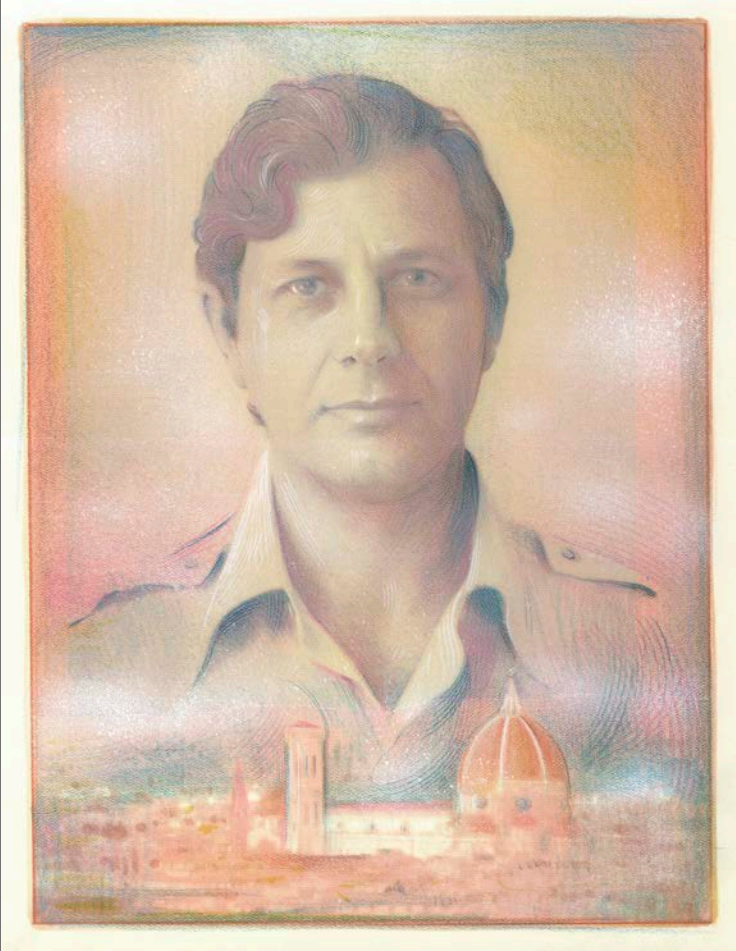

THE ORIGINAL

PUSHPIN LUMINARIES

A work-in-progress consisting of 63
mixed-media drawings celebrating the
original five members of the fabled
Pushpin Studios

MILTON GLASER

MILTON
IL DUCA DI NEW YORK

SEYMOUR CHWAST

EDWARD SOREL

REYNOLD RUFFINS

JOHN ALCORN

THE ORIGINAL PUSHPIN LUMINARIES

AS DRAWN BY

STEPHEN ALCORN

THE ORIGINAL

PUSHPIN LUMINARIES