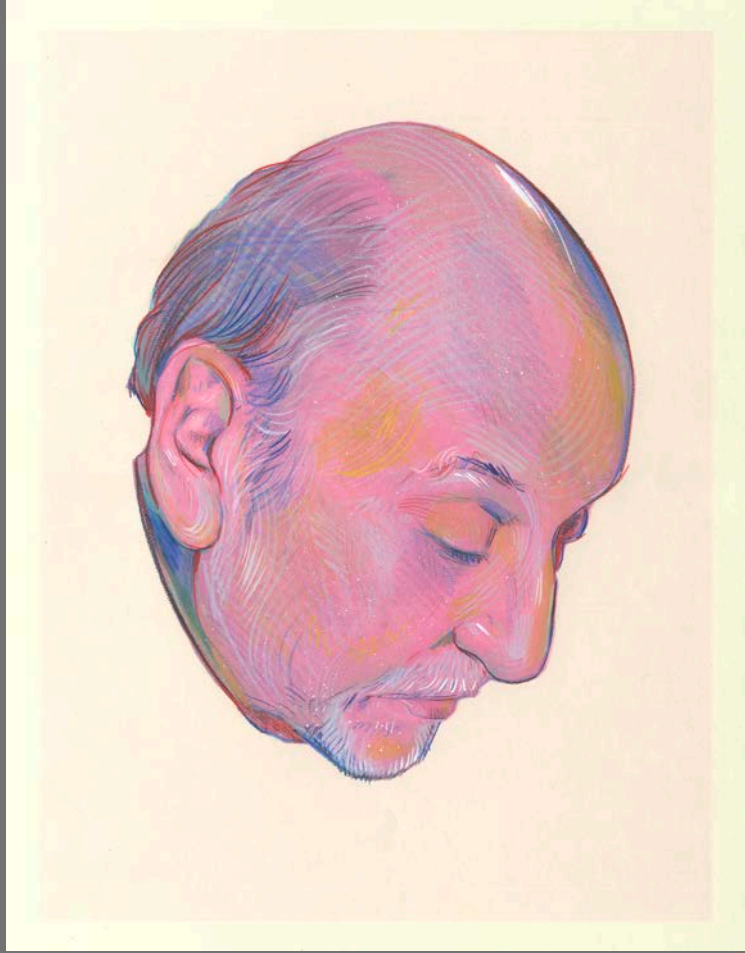

THE ORIGINAL

PUSHPIN LUMINARIES

A work-in-progress consisting of 63
mixed-media drawings celebrating the
original five members of the fabled
Pushpin Studios

MILTON GLASER

MILTON
IL DUCA DI NEW YORK

SEYMOUR CHWAST

EDWARD SOREL

REYNOLD RUFFINS

JOHN ALCORN

THE ORIGINAL PUSHPIN LUMINARIES

AS DRAWN BY

STEPHEN ALCORN

THE ORIGINAL

PUSHPIN LUMINARIES