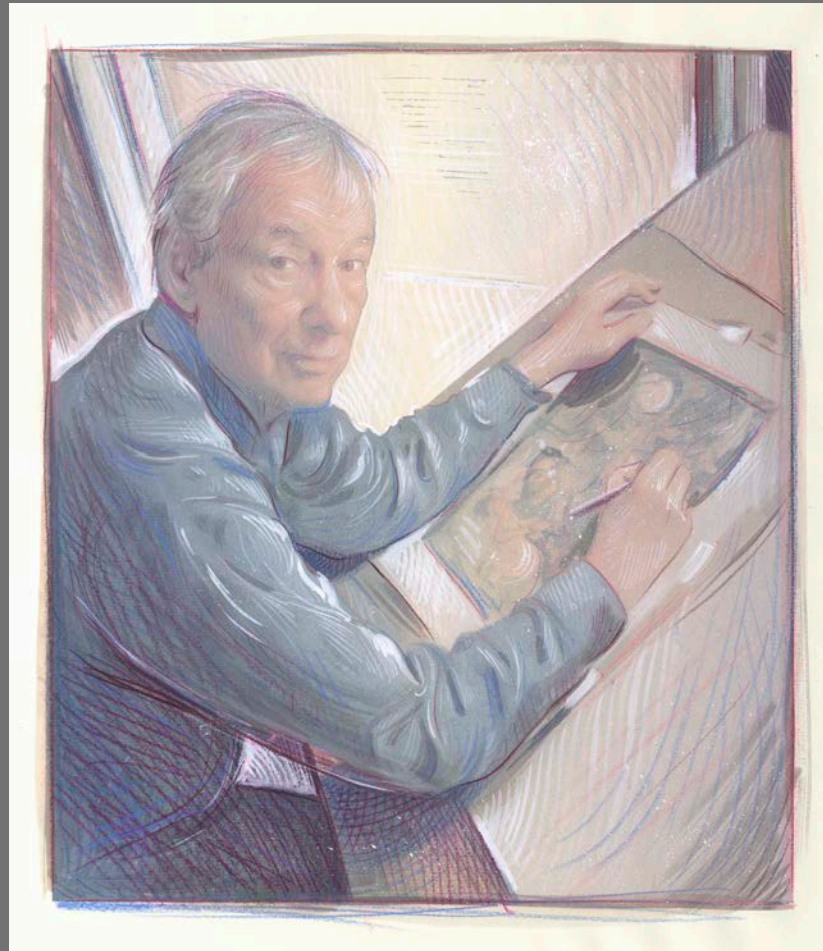

THE ORIGINAL

PUSHPIN LUMINARIES

A work-in-progress consisting of 63
mixed-media drawings celebrating the
original five members of the fabled
Pushpin Studios

MILTON GLASER

MILTON
IL DUCA DI NEW YORK

SEYMOUR CHWAST

EDWARD SOREL

REYNOLD RUFFINS

JOHN ALCORN

THE ORIGINAL PUSHPIN LUMINARIES

AS DRAWN BY

STEPHEN ALCORN

THE ORIGINAL

PUSHPIN LUMINARIES

A work-in-progress consisting of 63
mixed-media drawings celebrating the
original five members of the fabled
Pushpin Studios

©STEPHEN ALCORN

WWW.ALCORNGALLERY.COM