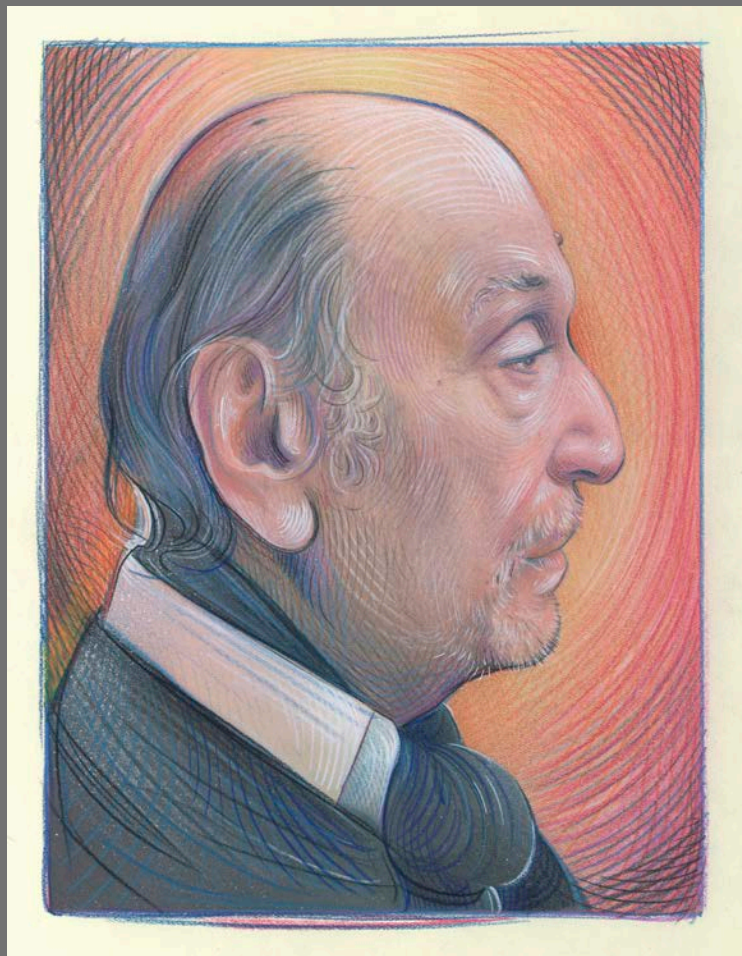

THE ORIGINAL

PUSHPIN LUMINARIES

A work-in-progress consisting of 63
mixed-media drawings celebrating the
original five members of the fabled
Pushpin Studios

MILTON GLASER

MILTON
IL DUCA DI NEW YORK

SEYMOUR CHWAST

EDWARD SOREL

REYNOLD RUFFINS

JOHN ALCORN

THE ORIGINAL PUSHPIN LUMINARIES

AS DRAWN BY

STEPHEN ALCORN

THE ORIGINAL

PUSHPIN LUMINARIES

A work-in-progress consisting of 63
mixed-media drawings celebrating the
original five members of the fabled
Pushpin Studios

©STEPHEN ALCORN

WWW.ALCORNGALLERY.COM