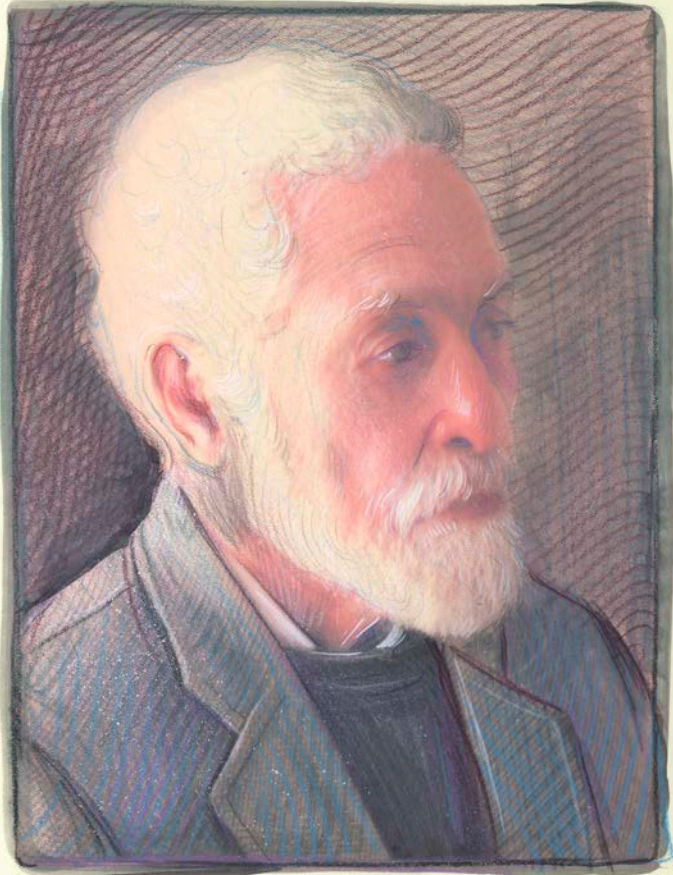

THE ORIGINAL

PUSHPIN LUMINARIES

A work-in-progress consisting of 63
mixed-media drawings celebrating the
original five members of the fabled
Pushpin Studios

MILTON GLASER

MILTON
IL DUCA DI NEW YORK

SEYMOUR CHWAST

EDWARD SOREL

REYNOLD RUFFINS

JOHN ALCORN

THE ORIGINAL PUSHPIN LUMINARIES

AS DRAWN BY

STEPHEN ALCORN

THE ORIGINAL

PUSHPIN LUMINARIES