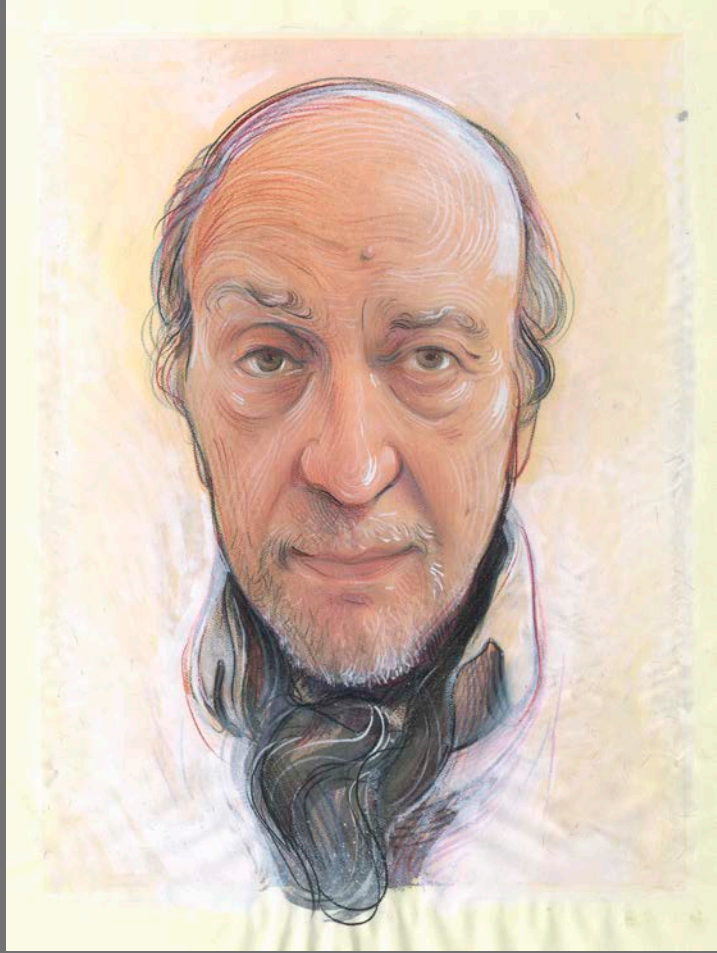

THE ORIGINAL

PUSHPIN LUMINARIES

A work-in-progress consisting of 63
mixed-media drawings celebrating the
original five members of the fabled
Pushpin Studios

MILTON GLASER

MILTON
IL DUCA DI NEW YORK

SEYMOUR CHWAST

EDWARD SOREL

REYNOLD RUFFINS

JOHN ALCORN

THE ORIGINAL PUSHPIN LUMINARIES

AS DRAWN BY

STEPHEN ALCORN

THE ORIGINAL

PUSHPIN LUMINARIES

A work-in-progress consisting of 63
mixed-media drawings celebrating the
original five members of the fabled
Pushpin Studios

©STEPHEN ALCORN

WWW.ALCORNGALLERY.COM