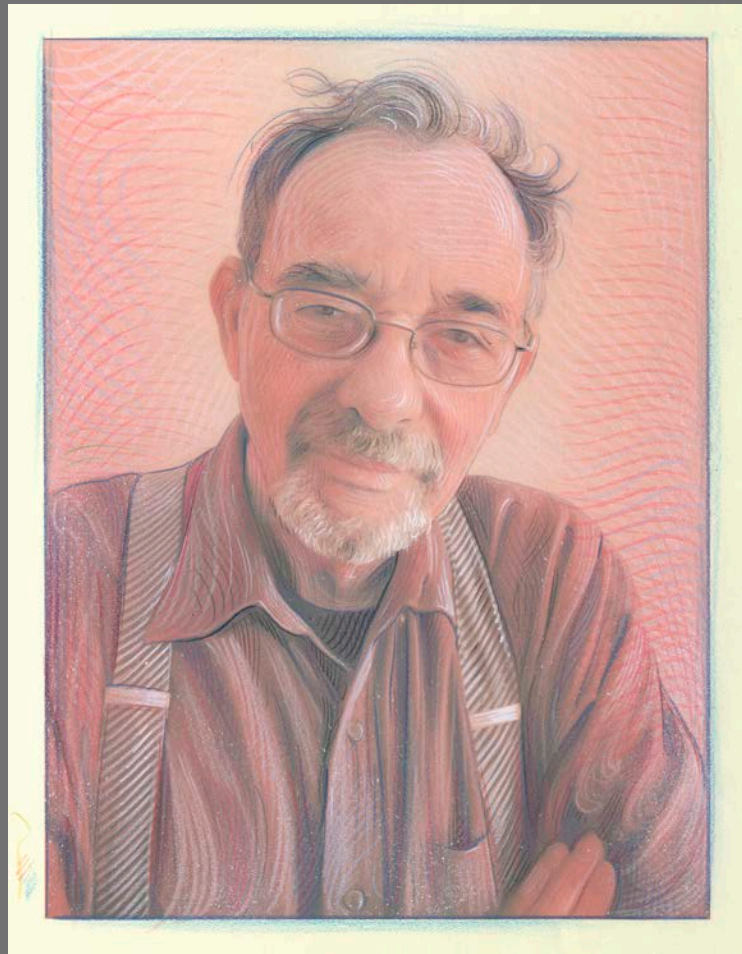

THE ORIGINAL

PUSHPIN LUMINARIES

A work-in-progress consisting of 63
mixed-media drawings celebrating the
original five members of the fabled
Pushpin Studios

MILTON GLASER

MILTON
IL DUCA DI NEW YORK

SEYMOUR CHWAST

EDWARD SOREL

REYNOLD RUFFINS

JOHN ALCORN

THE ORIGINAL PUSHPIN LUMINARIES

AS DRAWN BY

STEPHEN ALCORN

THE ORIGINAL

PUSHPIN LUMINARIES

A work-in-progress consisting of 63
mixed-media drawings celebrating the
original five members of the fabled
Pushpin Studios

©STEPHEN ALCORN

WWW.ALCORNGALLERY.COM