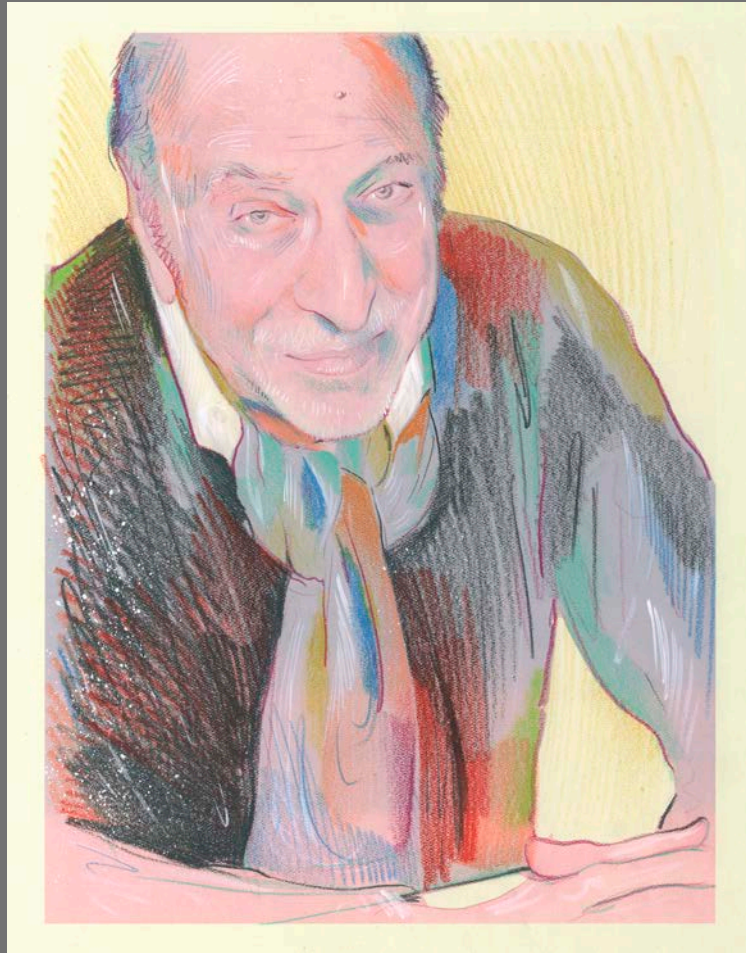

THE ORIGINAL

PUSHPIN LUMINARIES

A work-in-progress consisting of 63
mixed-media drawings celebrating the
original five members of the fabled
Pushpin Studios

MILTON GLASER

MILTON
IL DUCA DI NEW YORK

SEYMOUR CHWAST

EDWARD SOREL

REYNOLD RUFFINS

JOHN ALCORN

THE ORIGINAL PUSHPIN LUMINARIES

AS DRAWN BY

STEPHEN ALCORN

THE ORIGINAL

PUSHPIN LUMINARIES

A work-in-progress consisting of 63
mixed-media drawings celebrating the
original five members of the fabled
Pushpin Studios

©STEPHEN ALCORN

WWW.ALCORNGALLERY.COM