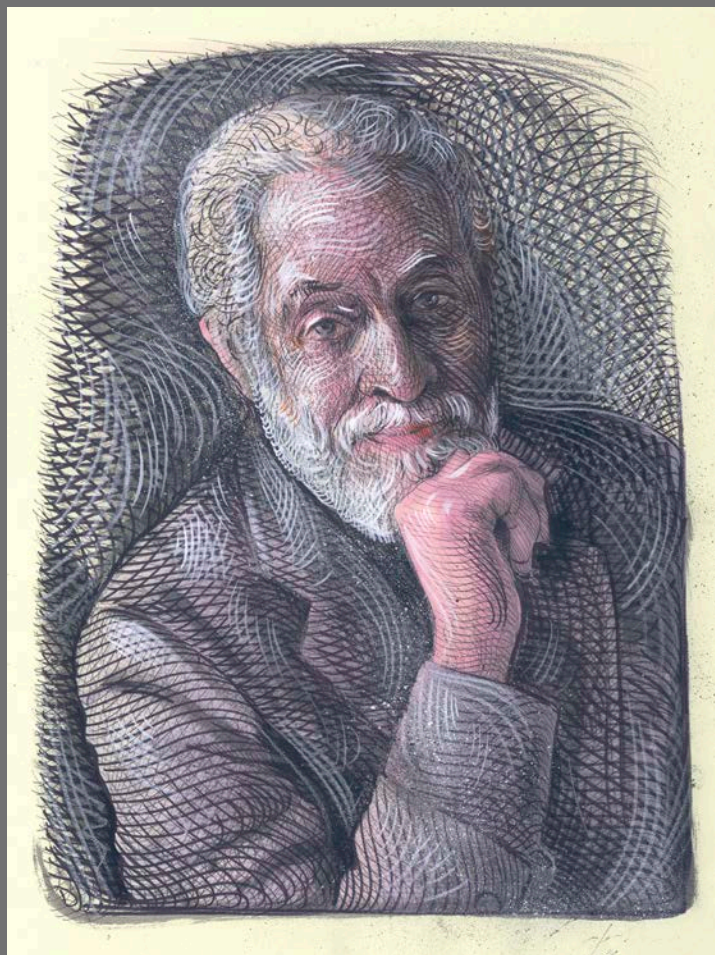

THE ORIGINAL

PUSHPIN LUMINARIES

A work-in-progress consisting of 63
mixed-media drawings celebrating the
original five members of the fabled
Pushpin Studios

MILTON GLASER

MILTON
IL DUCA DI NEW YORK

SEYMOUR CHWAST

EDWARD SOREL

REYNOLD RUFFINS

JOHN ALCORN

THE ORIGINAL PUSHPIN LUMINARIES

AS DRAWN BY

STEPHEN ALCORN

THE ORIGINAL

PUSHPIN LUMINARIES