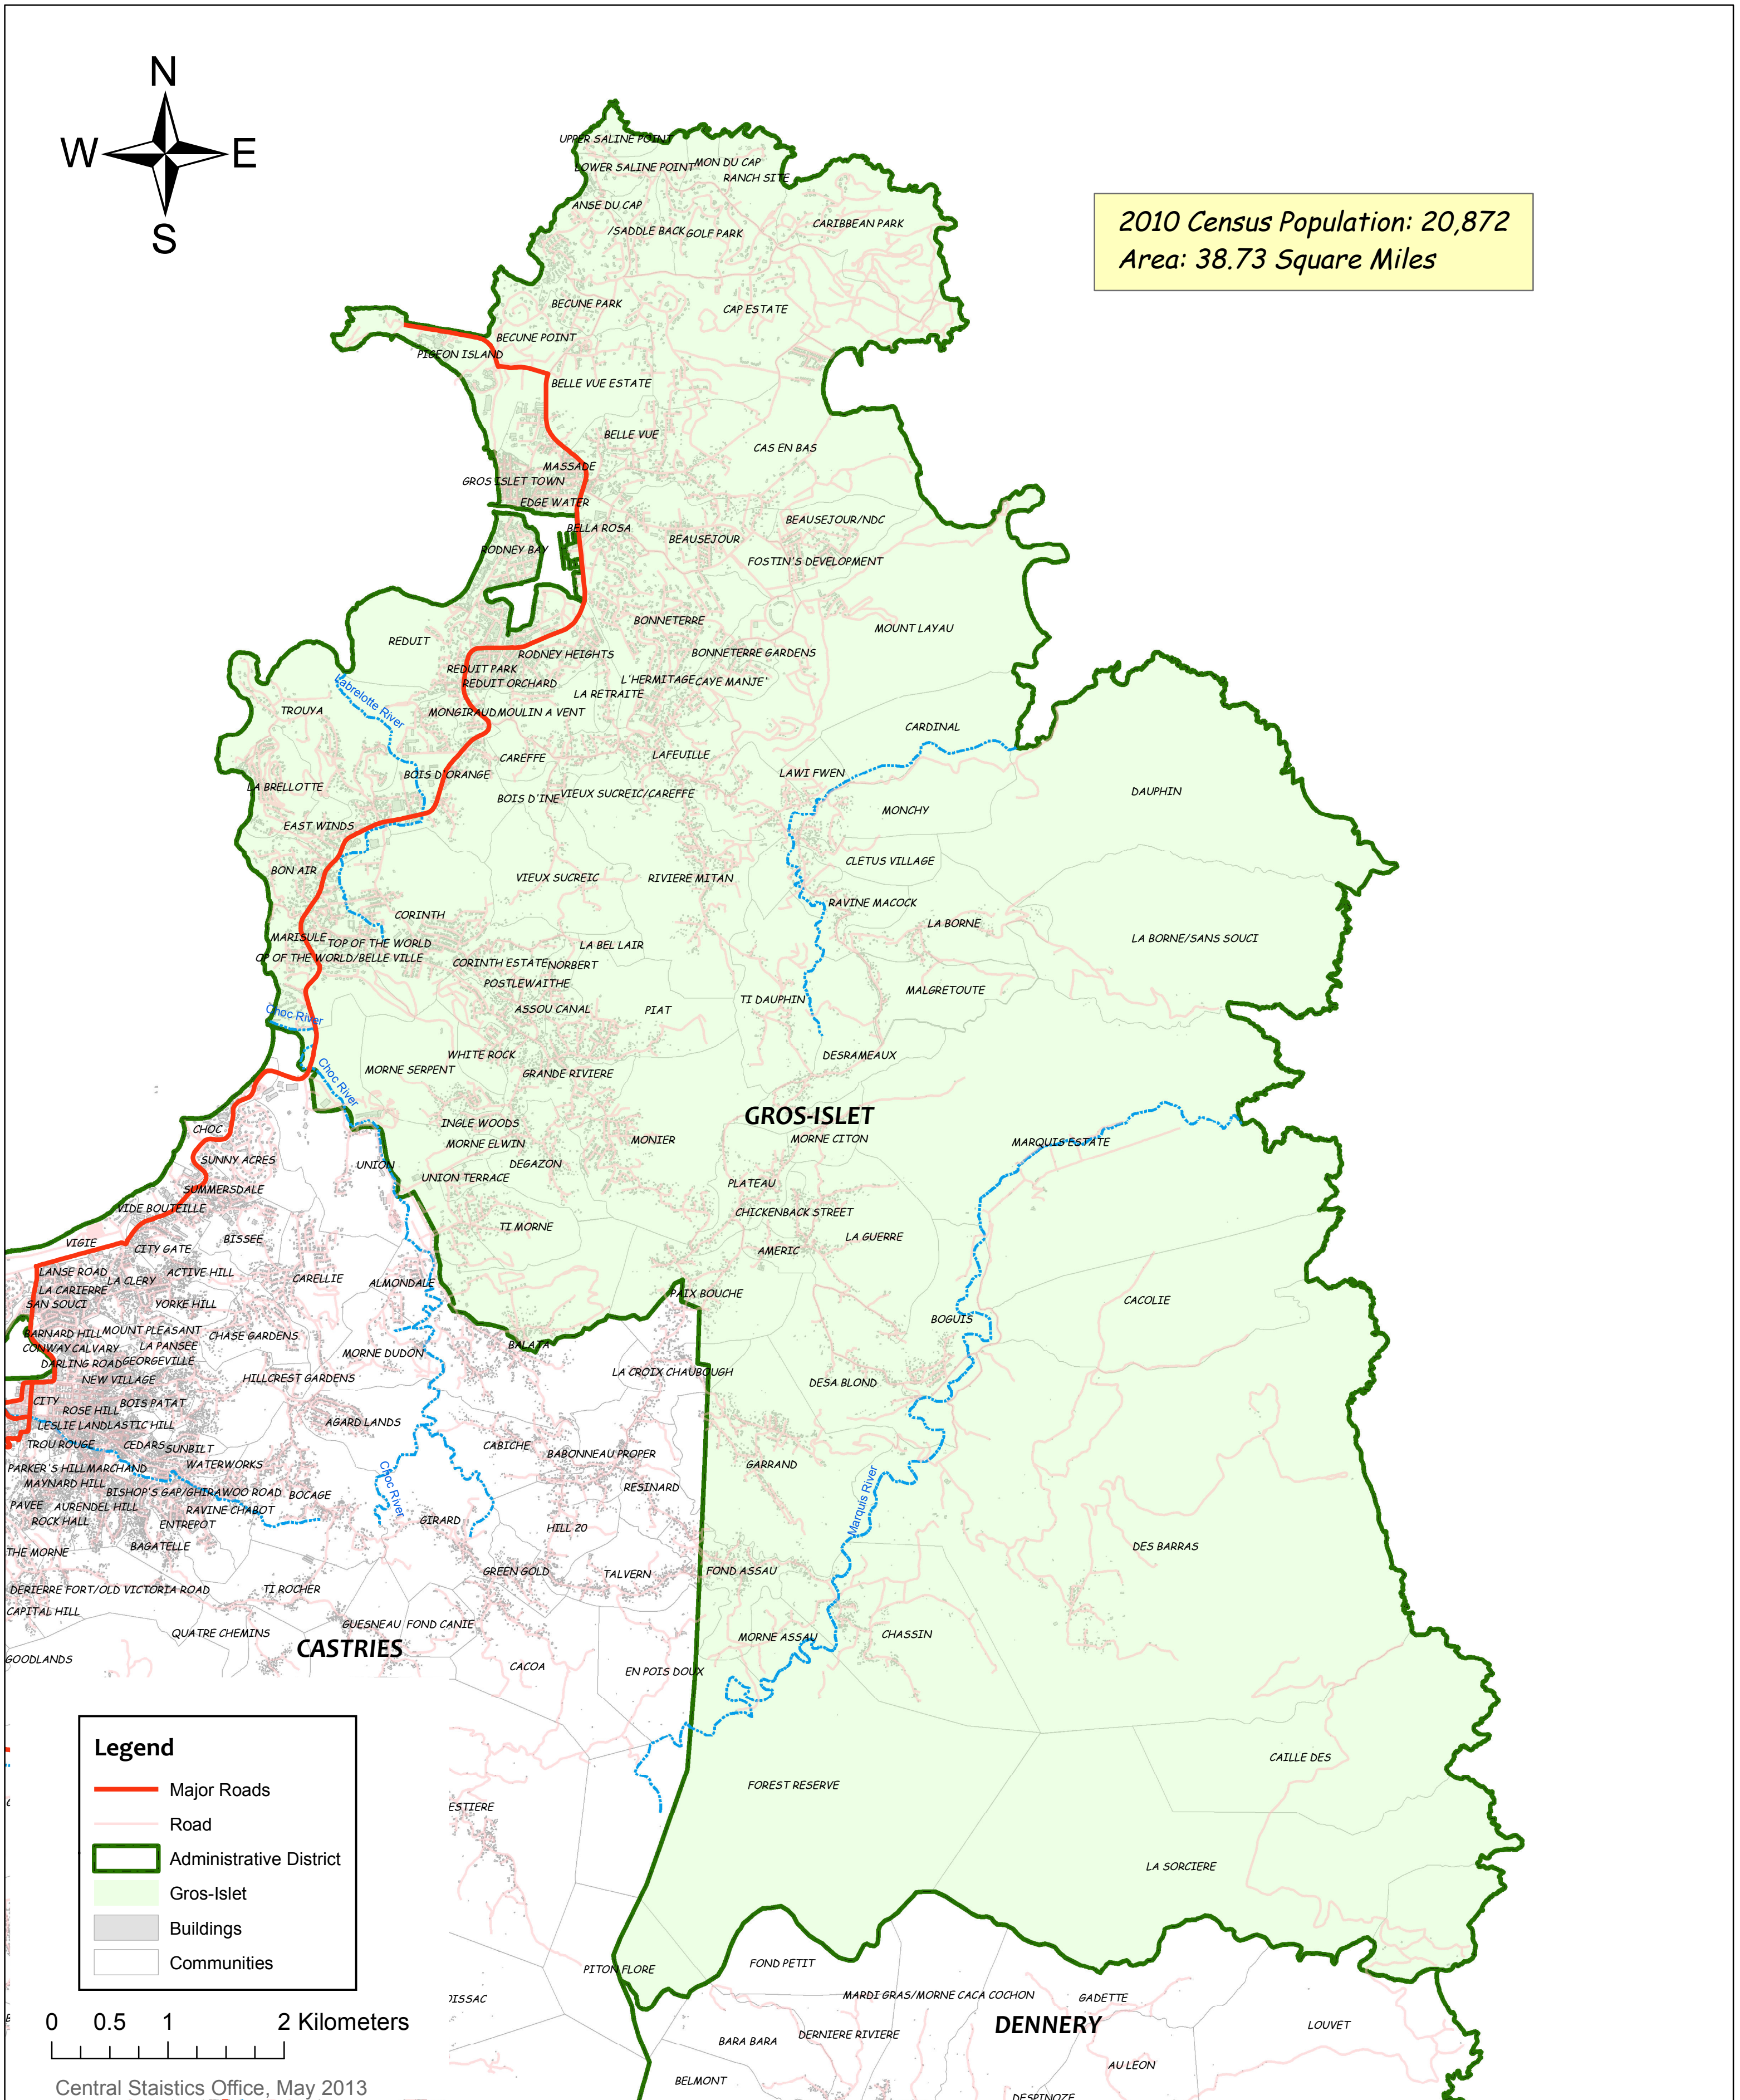

GROS-ISLET

2010 Census Population: 20,872
Area: 38.73 Square Miles

Legend

- Major Roads
- Road
- Administrative District
- Gros-Islet
- Buildings
- Communities

Central Statistics Office, May 2013