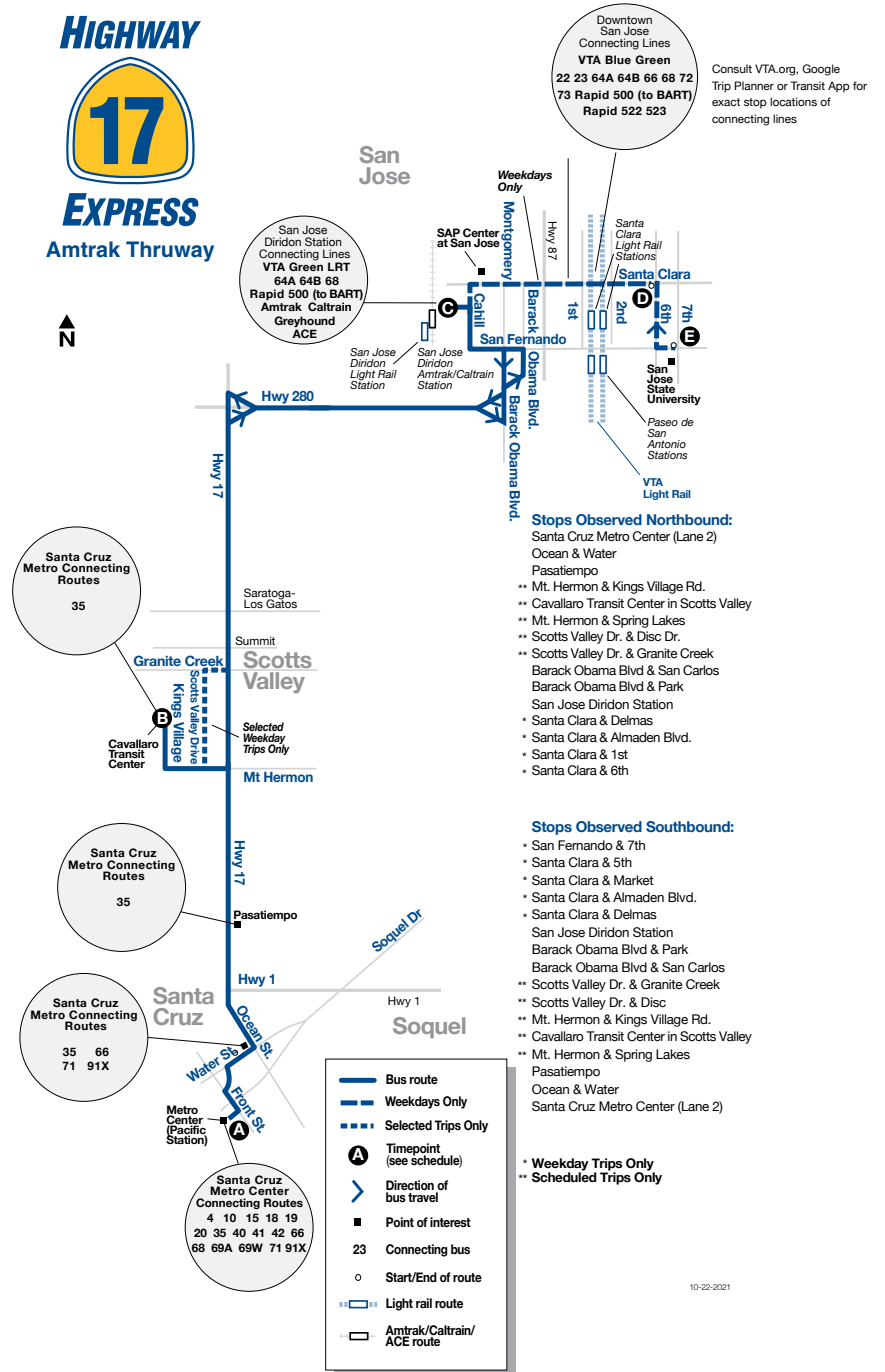

① - Serves Scotts Valley Drive

Holiday Schedule on: New Year's Day, Memorial Day, Independence Day, Labor Day, Thanksgiving Day, Day after Thanksgiving, and Christmas Day.

*Amtrak Coast Starlight train #11 southbound from Seattle to Los Angeles and San Diego.
** Amtrak Coast Starlight train #14 northbound from San Diego to Seattle

Downtown San Jose and San Jose State University (SJSU)

From San Jose Diridon Station to Downtown San Jose and SJSU, in addition to Highway 17 Express service (weekdays only) customers can ride VTA routes 22, 23, 64A, 64B, 68, 500, 522, or 523. There are approximately 15 departures per hour – an average of one every four minutes. Transfers to VTA are free with a Highway 17 Express Day-Pass or 31-Day Pass, or for SJSU students and staff – the SJSU SmartPass.

1 - Serves Scotts Valley Drive

Holiday Schedule on: New Year's Day, Memorial Day, Independence Day, Labor Day, Thanksgiving Day, Day after Thanksgiving, and Christmas Day.

*Amtrak Coast Starlight train #11 southbound from Seattle to Los Angeles and San Diego. ** Amtrak Coast Starlight train #14 northbound from San Diego and Los Angeles to Seattle.

Consult VTA.org, Google Trip Planner or Transit App for exact stop locations of connecting lines