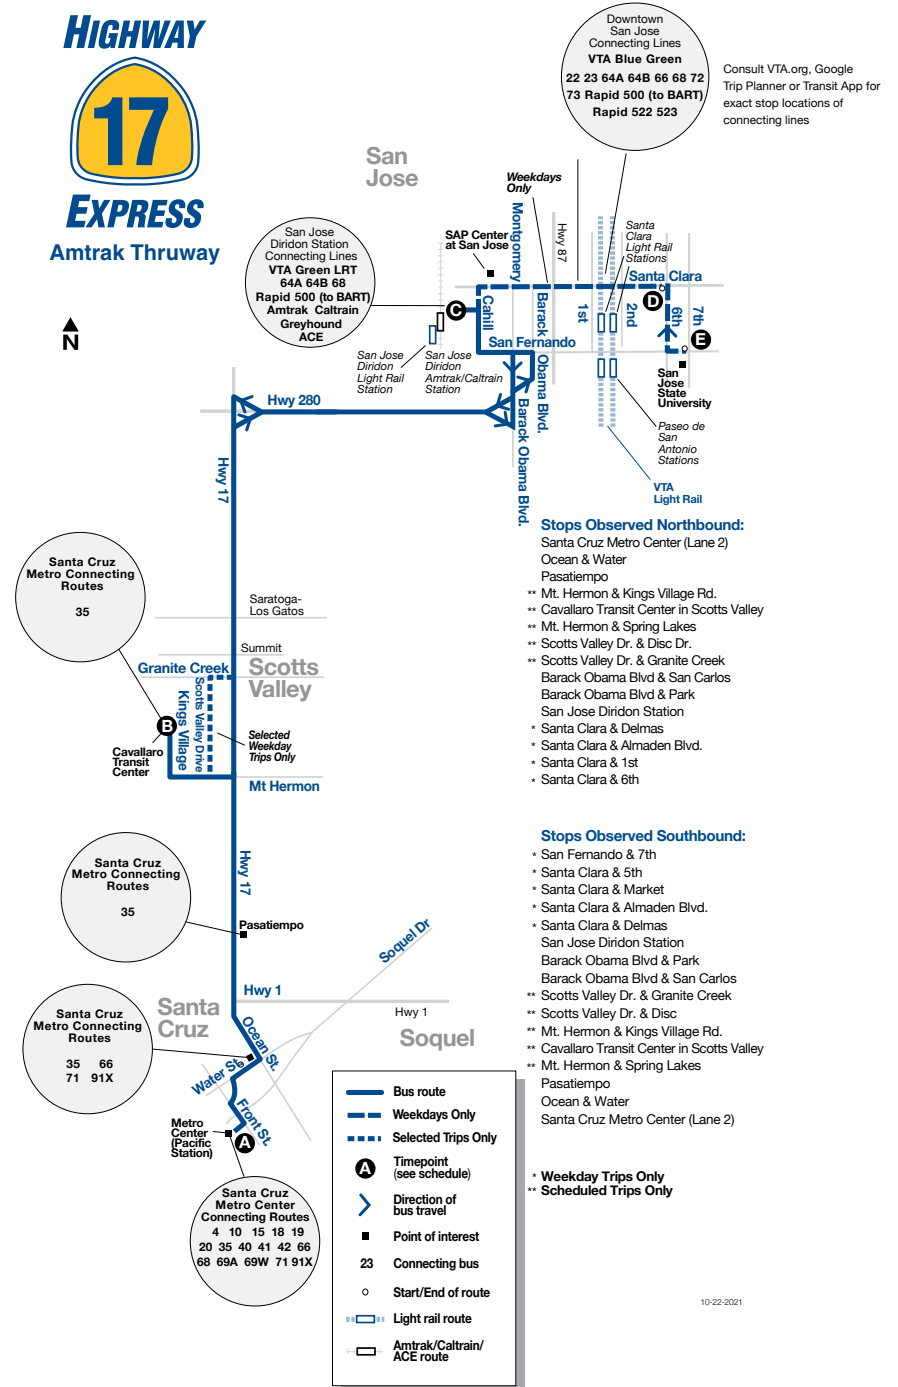

Service Notes: All arrival times after Cavallero Transit Center in Scotts Valley are approximate due to varying traffic conditions. Some buses may hold up to 15 minutes for late Amtrak connections. We apologize for any inconvenience.

Weekend service does not serve downtown and SJSU.

Amtrak Capitol Corridor or Amtrak San Joaquins Thruway Bus schedules are subject to change. To confirm the schedule, please visit CapitolCorridor.org or AmtrakSanJoaquins.com or call 1-800-USA-RAIL.

① - Serves Scotts Valley Drive

Holiday Schedule on: New Year's Day, Memorial Day, Independence Day, Labor Day, Thanksgiving Day, Day after Thanksgiving, and Christmas Day.

*Amtrak Coast Starlight train #11 southbound from Seattle to Los Angeles and San Diego.
** Amtrak Coast Starlight train #14 northbound from San Diego to Seattle

Downtown San Jose and San Jose State University (SJSU)

From San Jose Diridon Station to Downtown San Jose and SJSU, in addition to Highway 17 Express service (weekdays only) customers can ride VTA routes 22, 23, 64A, 64B, 68, 500, 522, or 523. There are approximately 15 departures per hour – an average of one every four minutes. Transfers to VTA are free with a Highway 17 Express Day-Pass or 31-Day Pass, or for SJSU students and staff – the SJSU SmartPass.

Consult vta.org or call VTA Customer Service at (408) 321-2300 for more information on VTA service.