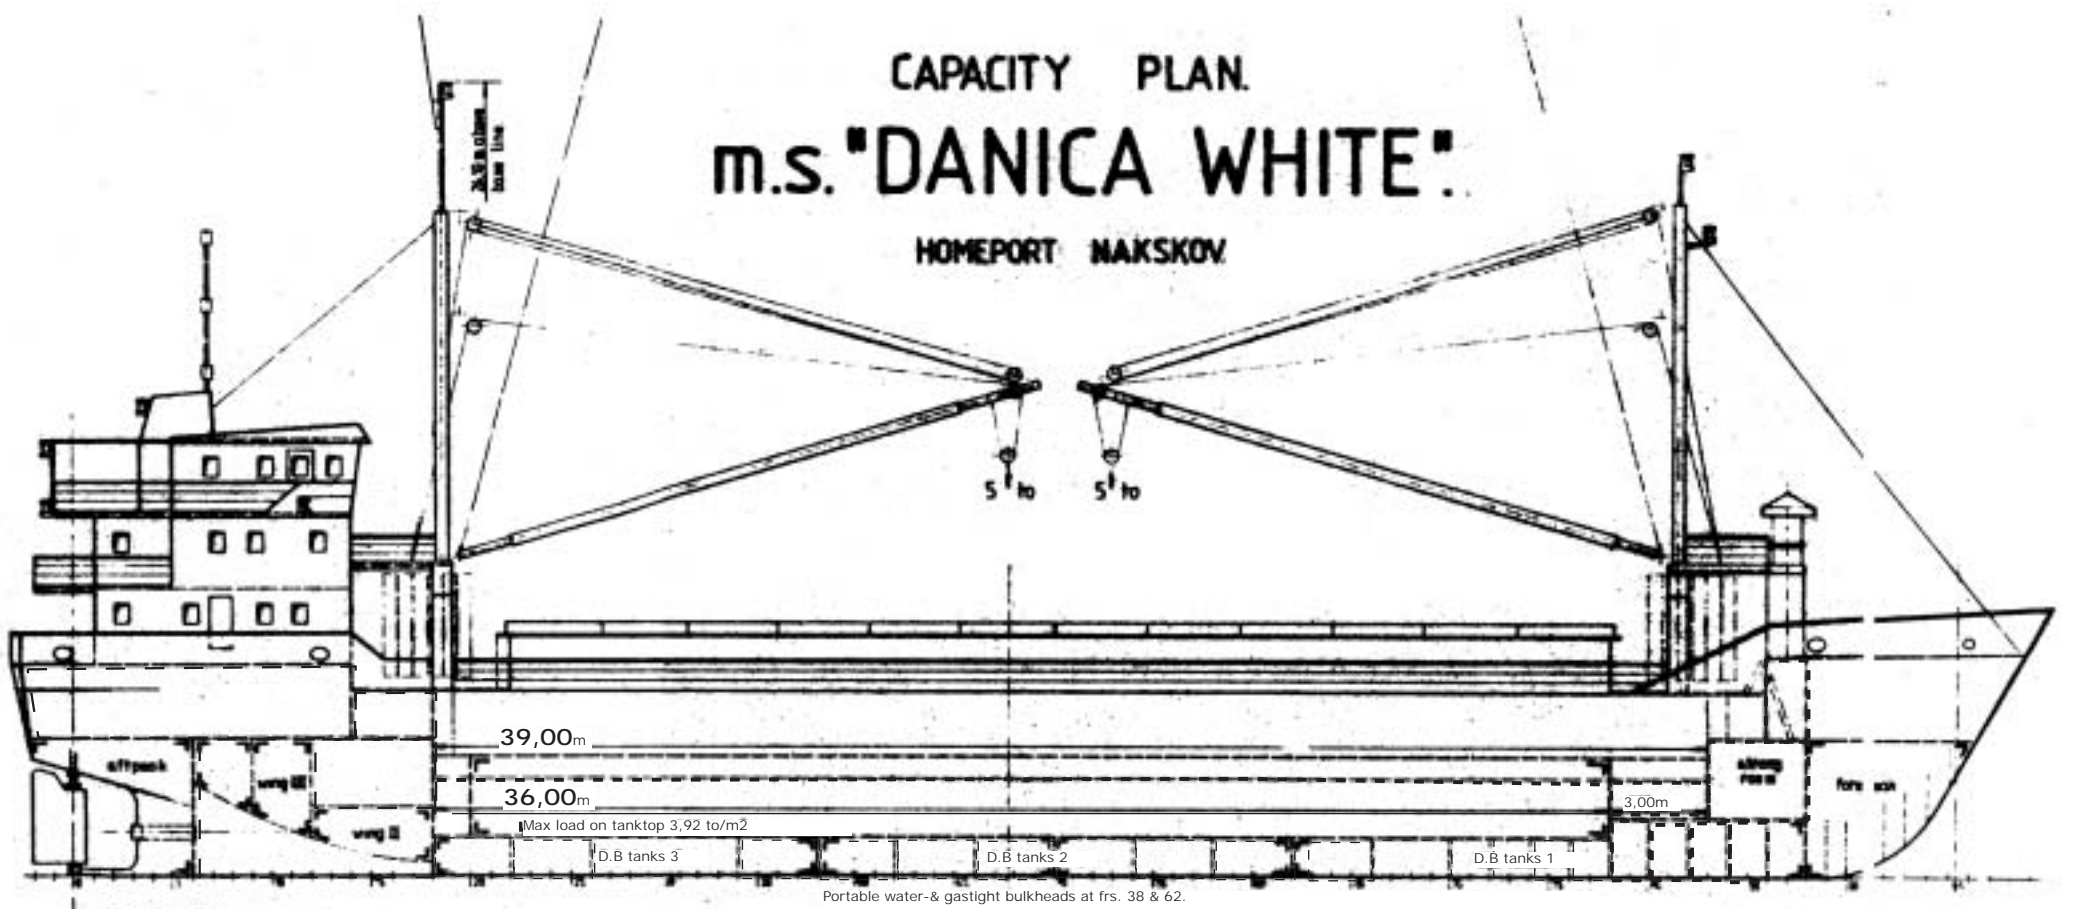

CAPACITY PLAN

m.s. "DANICA WHITE"

HOMEPORT NAKSKOV

FRAME SPACING 600 MM.

Tween Deck Covers in upper Position

Tween Deck Covers in lower Position