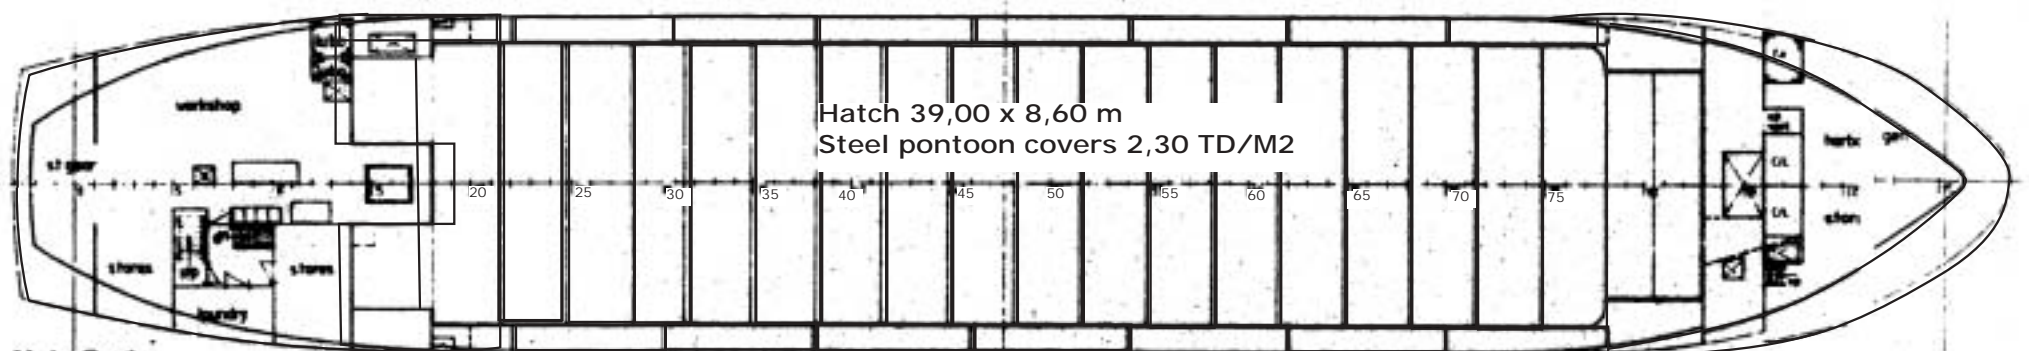

CAPACITY PLAN

m.s. "DANICA WHITE"

HOMEPORT NAKSKOV

FRAME SPACING 600 MM.

Tween Deck Covers in upper Position

Tween Deck Covers in lower Position