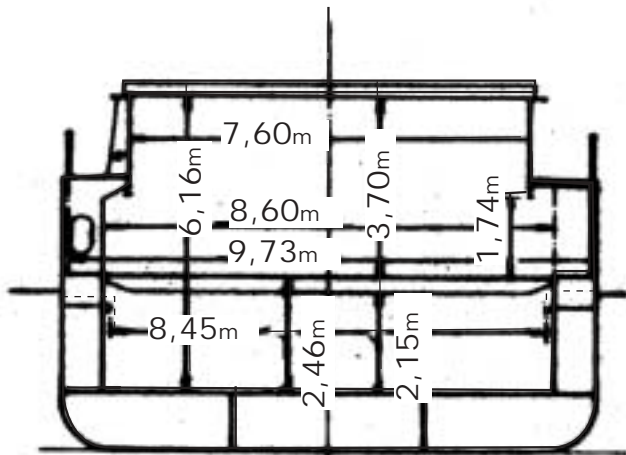

CAPACITY PLAN

m.s. "DANICA WHITE"

HOMEPORT NAKSKOV

FRAME SPACING 600 MM.

Tween Deck Covers in upper Position

Tween Deck Covers in lower Position