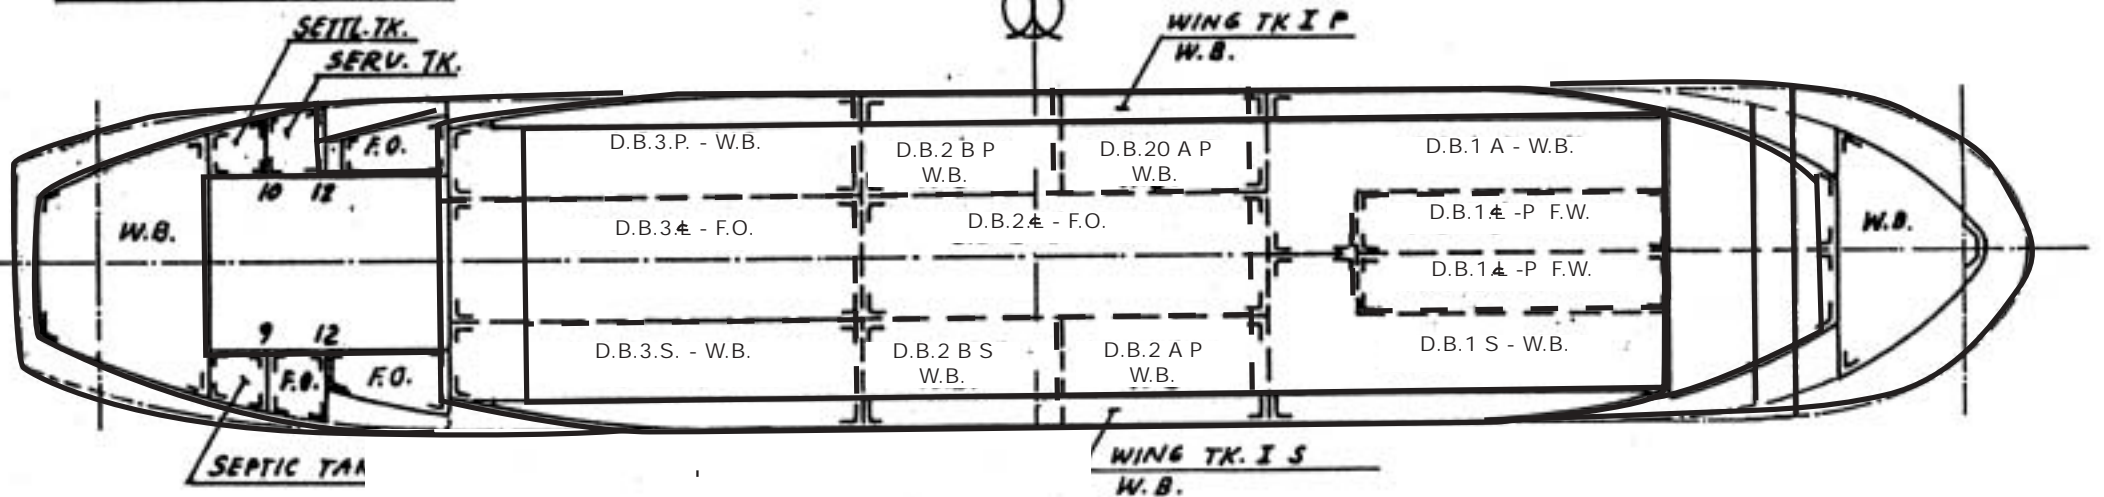

CAPACITY PLAN

m.s. "DANICA WHITE"

HOMEPORT NAKSKOV

FRAME SPACING 600 MM.

Tween Deck Covers in upper Position

Tween Deck Covers in lower Position