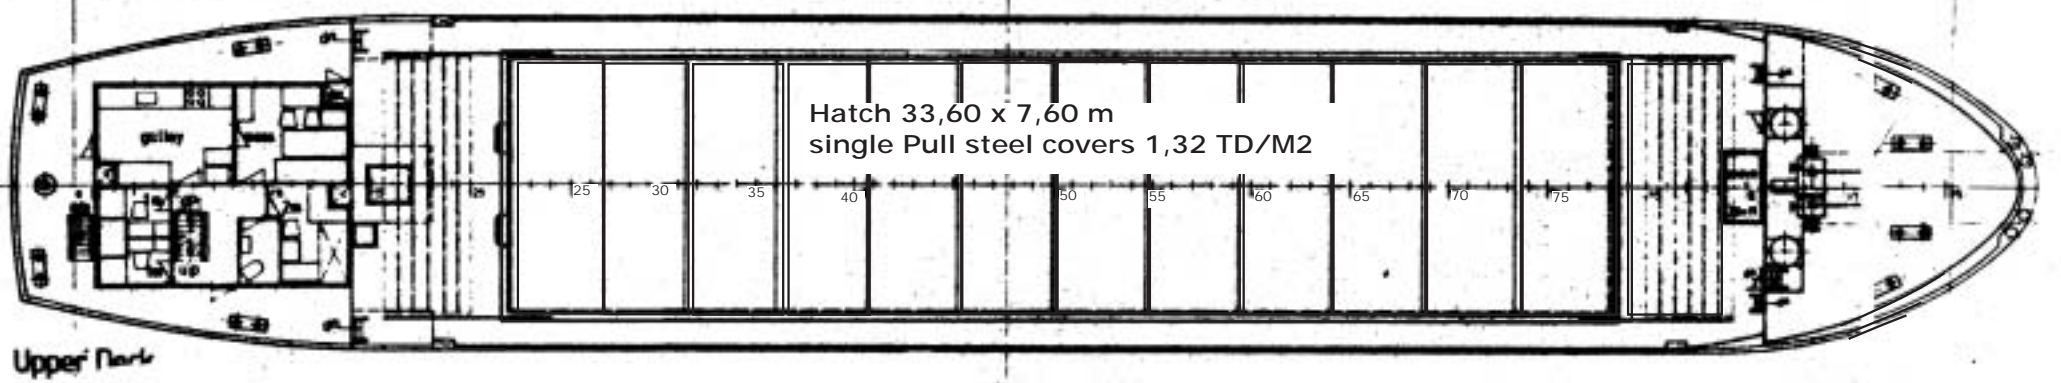

CAPACITY PLAN

m.s. "DANICA WHITE"

HOMEPORT NAKSKOV

FRAME SPACING 600 MM.

Tween Deck Covers in upper Position

Tween Deck Covers in lower Position