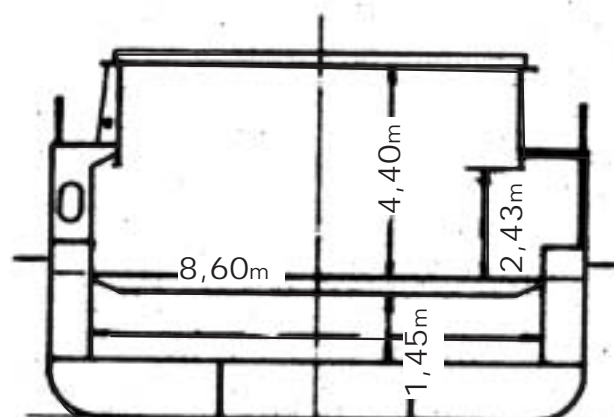

CAPACITY PLAN

m.s. "DANICA WHITE"

HOMEPORT NAKSKOV

FRAME SPACING 600 MM.

Tween Deck Covers in upper Position

Tween Deck Covers in lower Position