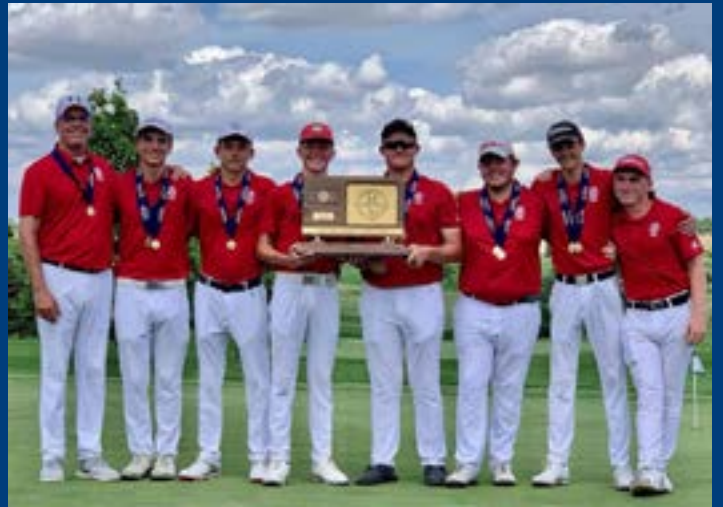

Printing Department