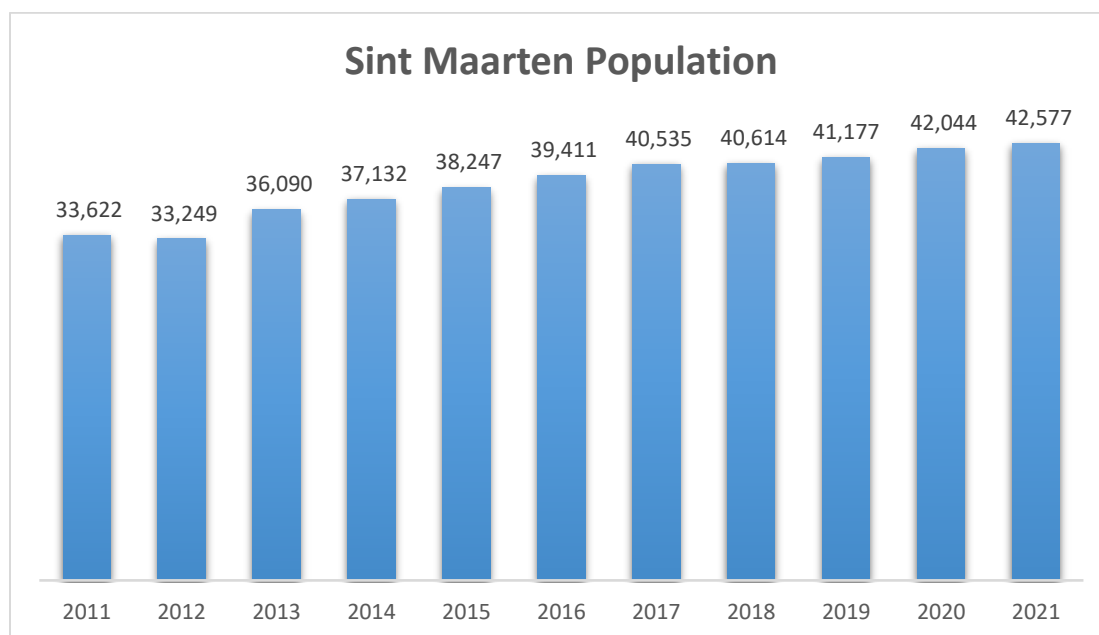

Population Estimates and Vital Statistics 2021

These population figures are compiled from both the most recent Population Census and the data provided from the population registry of the Civil Registry Department.

The most recent Population Census conducted on St. Maarten was in April 2011 by STAT, revealing a population of 33,609 residents.

In the table below, an estimate is given of the population numbers as per the beginning of the year from 2014 to 2021. Since 2011, the numbers are based on annual mutation (i.e. number of births, deaths, registered immigration and emigration). Vital statistics for 2021 will be updated in January 2022.

Vital Statistics	Jan 2014	Jan 2015	Jan 2016	Jan 2017	Jan 2018	Jan 2019	Jan 2020	Jan 2021
Population (estimates)	37,132	38,247	39,411	40,535	40,614	41,177	42,044	42,577
Births	532	500	458	363	412	398	423	
Deaths	169	197	160	172	165	194	233	
Natural Increase	363	303	298	191	247	204	190	
Immigrants	1,575	1,541	1,648	964	1,273	1,379	868	
Emigrants	824	681	822	1,078	957	716	525	
Net migration	751	860	826	-114	316	663	343	
Total Growth	1,115	1,164	1,125	79	563	867	533	