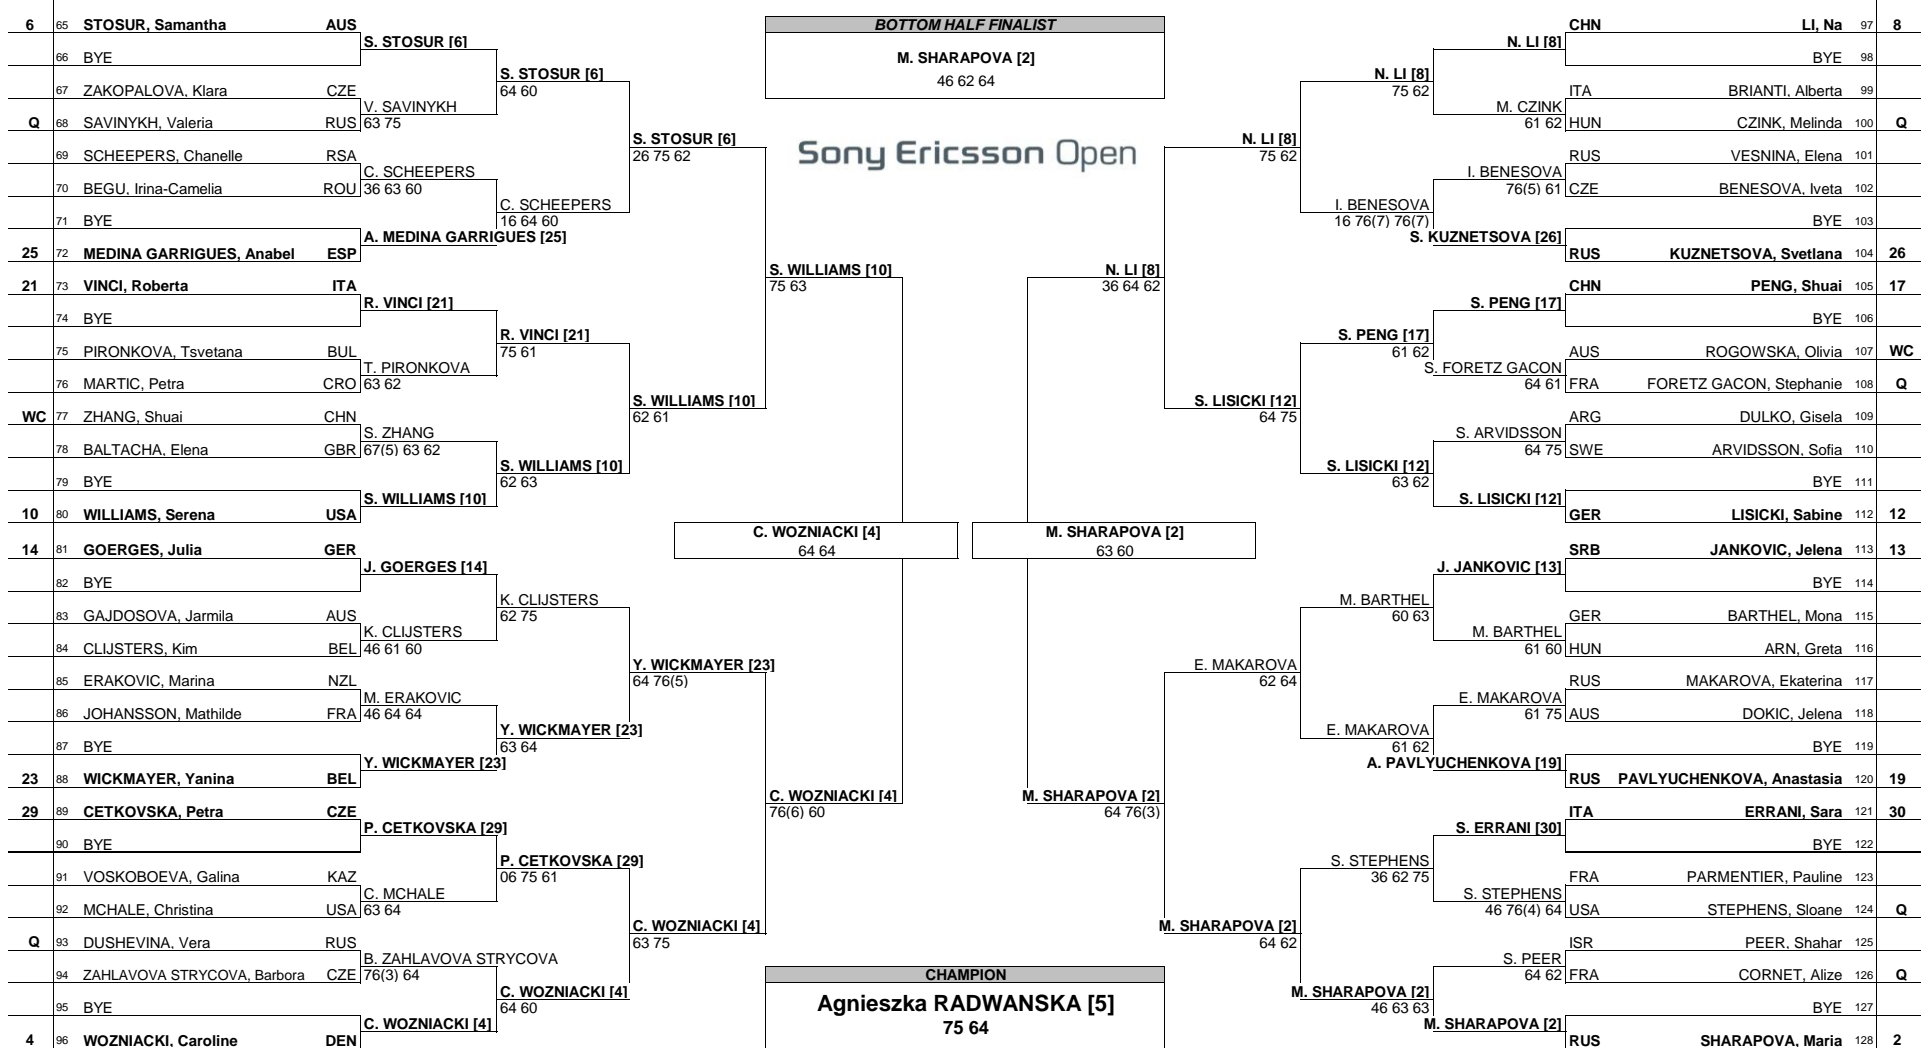

Sony Ericsson Open
MAIN DRAW SINGLES
 Miami, USA March 19-April 1, 2012
 Hard, Laykold
 WTA Premier Mandatory - \$4,828,050

Seeded Players	Rank	Seeded Players	Rank	Prize Money	Pts.	Lucky Losers	Retirements/W.O.
1 AZARENKA, Victoria	1	9 ZVONAREVA, Vera	9	Winner	\$712,000	1000	A. Morita - Shoulder
2 SHARAPOVA, Maria	2	10 WILLIAMS, Serena	11	Finalists	\$352,000	700	T. Paszek - Back
3 KVITOVA, Petra	3	11 SCHIAVONE, Francesca	12	Semi-Finalists	\$164,000	450	
4 WOZNIACKI, Caroline	4	12 LISICKI, Sabine	13	Quarter Finalists	\$79,000	250	
5 RADWANSKA, Agnieszka	5	13 JANKOVIC, Jelena	14	4th Round	\$39,000	140	
6 STOSUR, Samantha	6	14 GOERGES, Julia	15	3rd Round	\$21,000	80	
7 BARTOLI, Marion	7	15 IVANOVIC, Ana	16	2nd Round	\$12,725	50	
8 LI, Na	8	16 CIBULKOVA, Dominika	17	1st Round	\$7,700	5	

Last Direct Acceptance	Players Representative	WTA Supervisor
Lourdes Dominguez Lino-82	Angelique Kerber	F Chouquet, M Alves, T Cho

Follow Live Scoring at www.wtatennis.com

Sony Ericsson Open
MAIN DRAW SINGLES
 Miami, USA March 19-April 1, 2012
 Hard, Laykold
 WTA Premier Mandatory - \$4,828,050