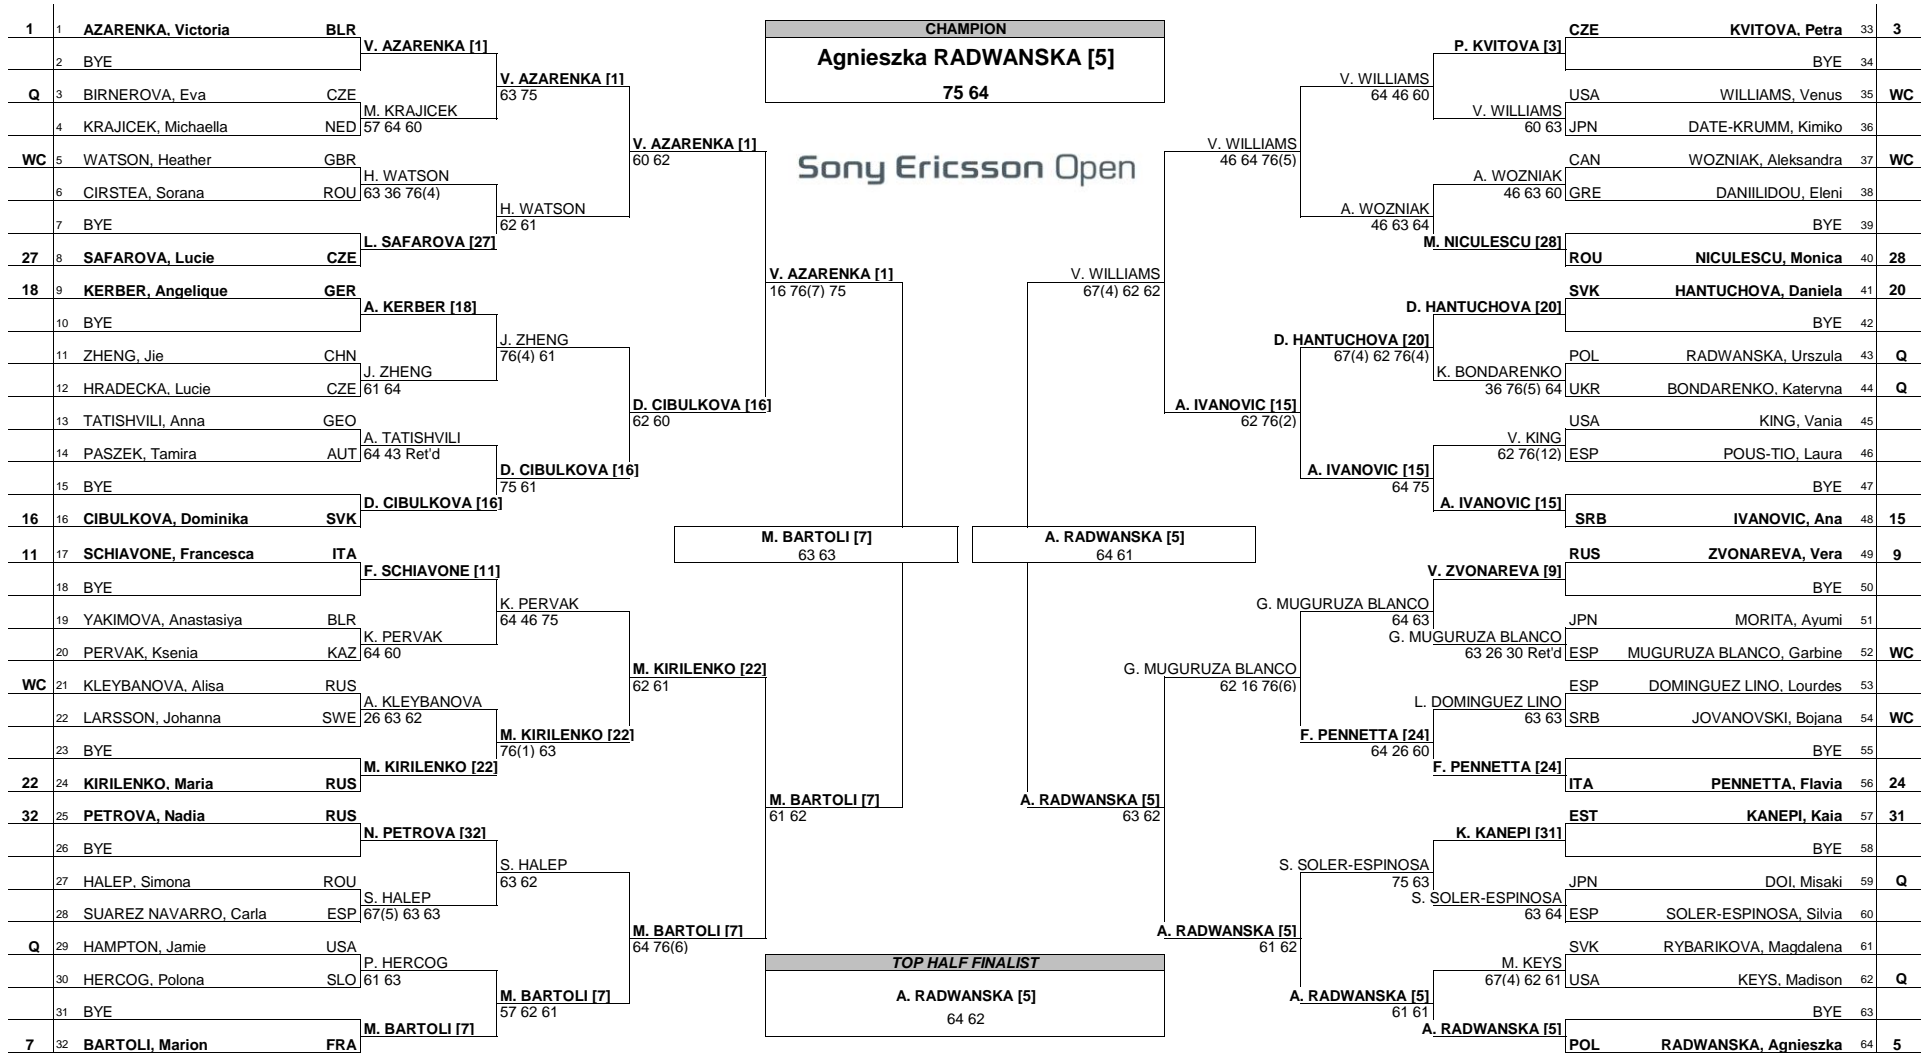

Sony Ericsson Open
MAIN DRAW SINGLES
 Miami, USA March 19-April 1, 2012
 Hard, Laykold
 WTA Premier Mandatory - \$4,828,050

Seeded Players	Rank	Seeded Players	Rank	Prize Money	Pts.	Lucky Losers	Retirements/W.O.
1 AZARENKA, Victoria	1	9 ZVONAREVA, Vera	9	Winner	\$712,000	1000	A. Morita - Shoulder
2 SHARAPOVA, Maria	2	10 WILLIAMS, Serena	11	Finalists	\$352,000	700	T. Paszek - Back
3 KVITOVA, Petra	3	11 SCHIAVONE, Francesca	12	Semi-Finalists	\$164,000	450	
4 WOZNIACKI, Caroline	4	12 LISICKI, Sabine	13	Quarter Finalists	\$79,000	250	
5 RADWANSKA, Agnieszka	5	13 JANKOVIC, Jelena	14	4th Round	\$39,000	140	
6 STOSUR, Samantha	6	14 GOERGES, Julia	15	3rd Round	\$21,000	80	
7 BARTOLI, Marion	7	15 IVANOVIC, Ana	16	2nd Round	\$12,725	50	
8 LI, Na	8	16 CIBULKOVA, Dominika	17	1st Round	\$7,700	5	

Last Direct Acceptance	Players Representative	WTA Supervisor
Lourdes Dominguez Lino-82	Angelique Kerber	F Chouquet, M Alves, T Cho

Follow Live Scoring at www.wtatennis.com

Sony Ericsson Open
MAIN DRAW SINGLES
 Miami, USA March 19-April 1, 2012
 Hard, Laykold
 WTA Premier Mandatory - \$4,828,050