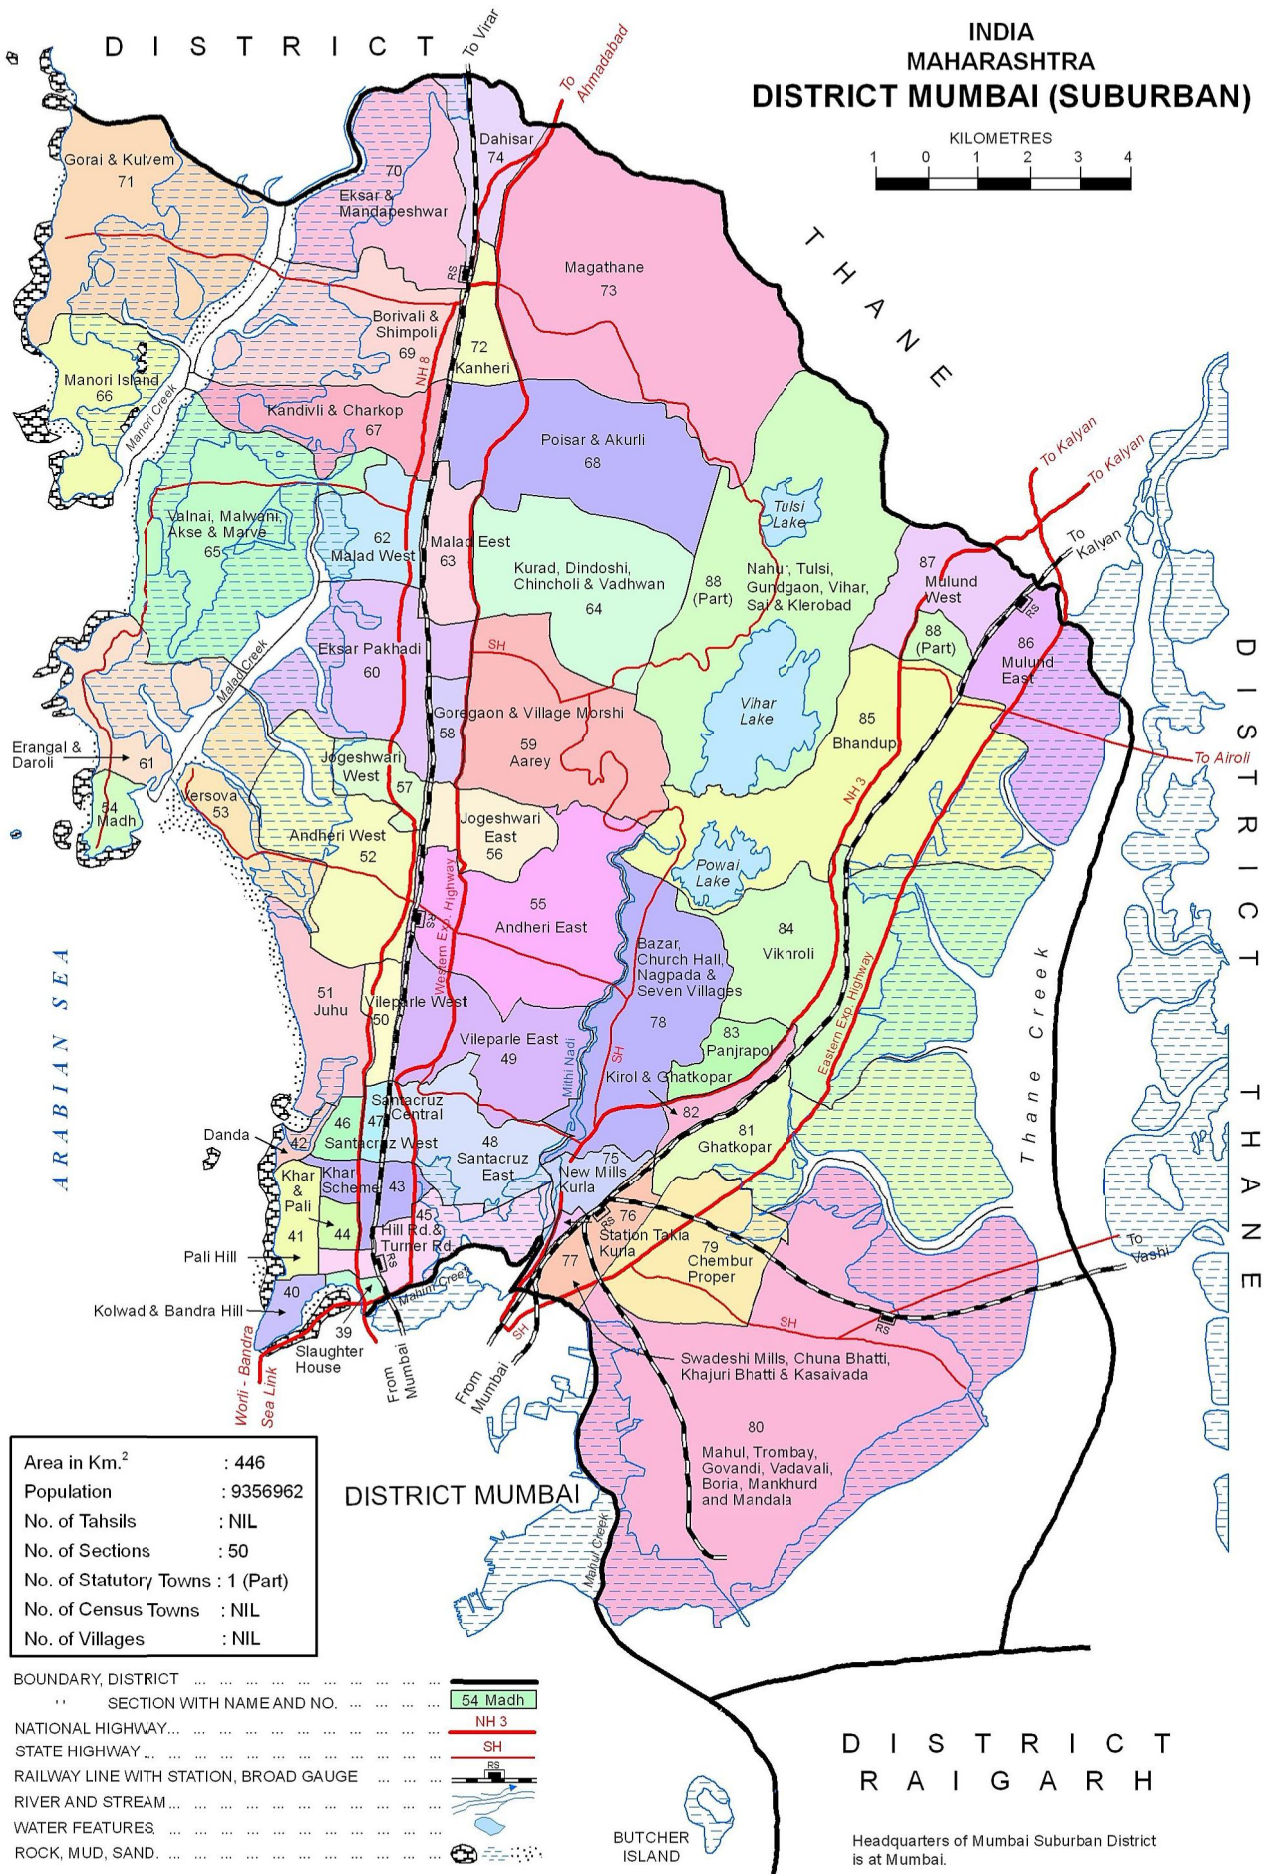

INDIA
MAHARASHTRA
DISTRICT MUMBAI (SUBURBAN)

Area in Km.²	: 446
Population	: 9356962
No. of Tahsils	: NIL
No. of Sections	: 50
No. of Statutory Towns	: 1 (Part)
No. of Census Towns	: NIL
No. of Villages	: NIL

BOUNDARY, DISTRICT	.....
" SECTION WITH NAME AND NO.	.....
NATIONAL HIGHWAY	NH 3
STATE HIGHWAY	SH
RAILWAY LINE WITH STATION, BROAD GAUGE	RS
RIVER AND STREAM	
WATER FEATURES	
ROCK, MUD, SAND	

DISTRICT
RAIGARH

Headquarters of Mumbai Suburban District is at Mumbai.