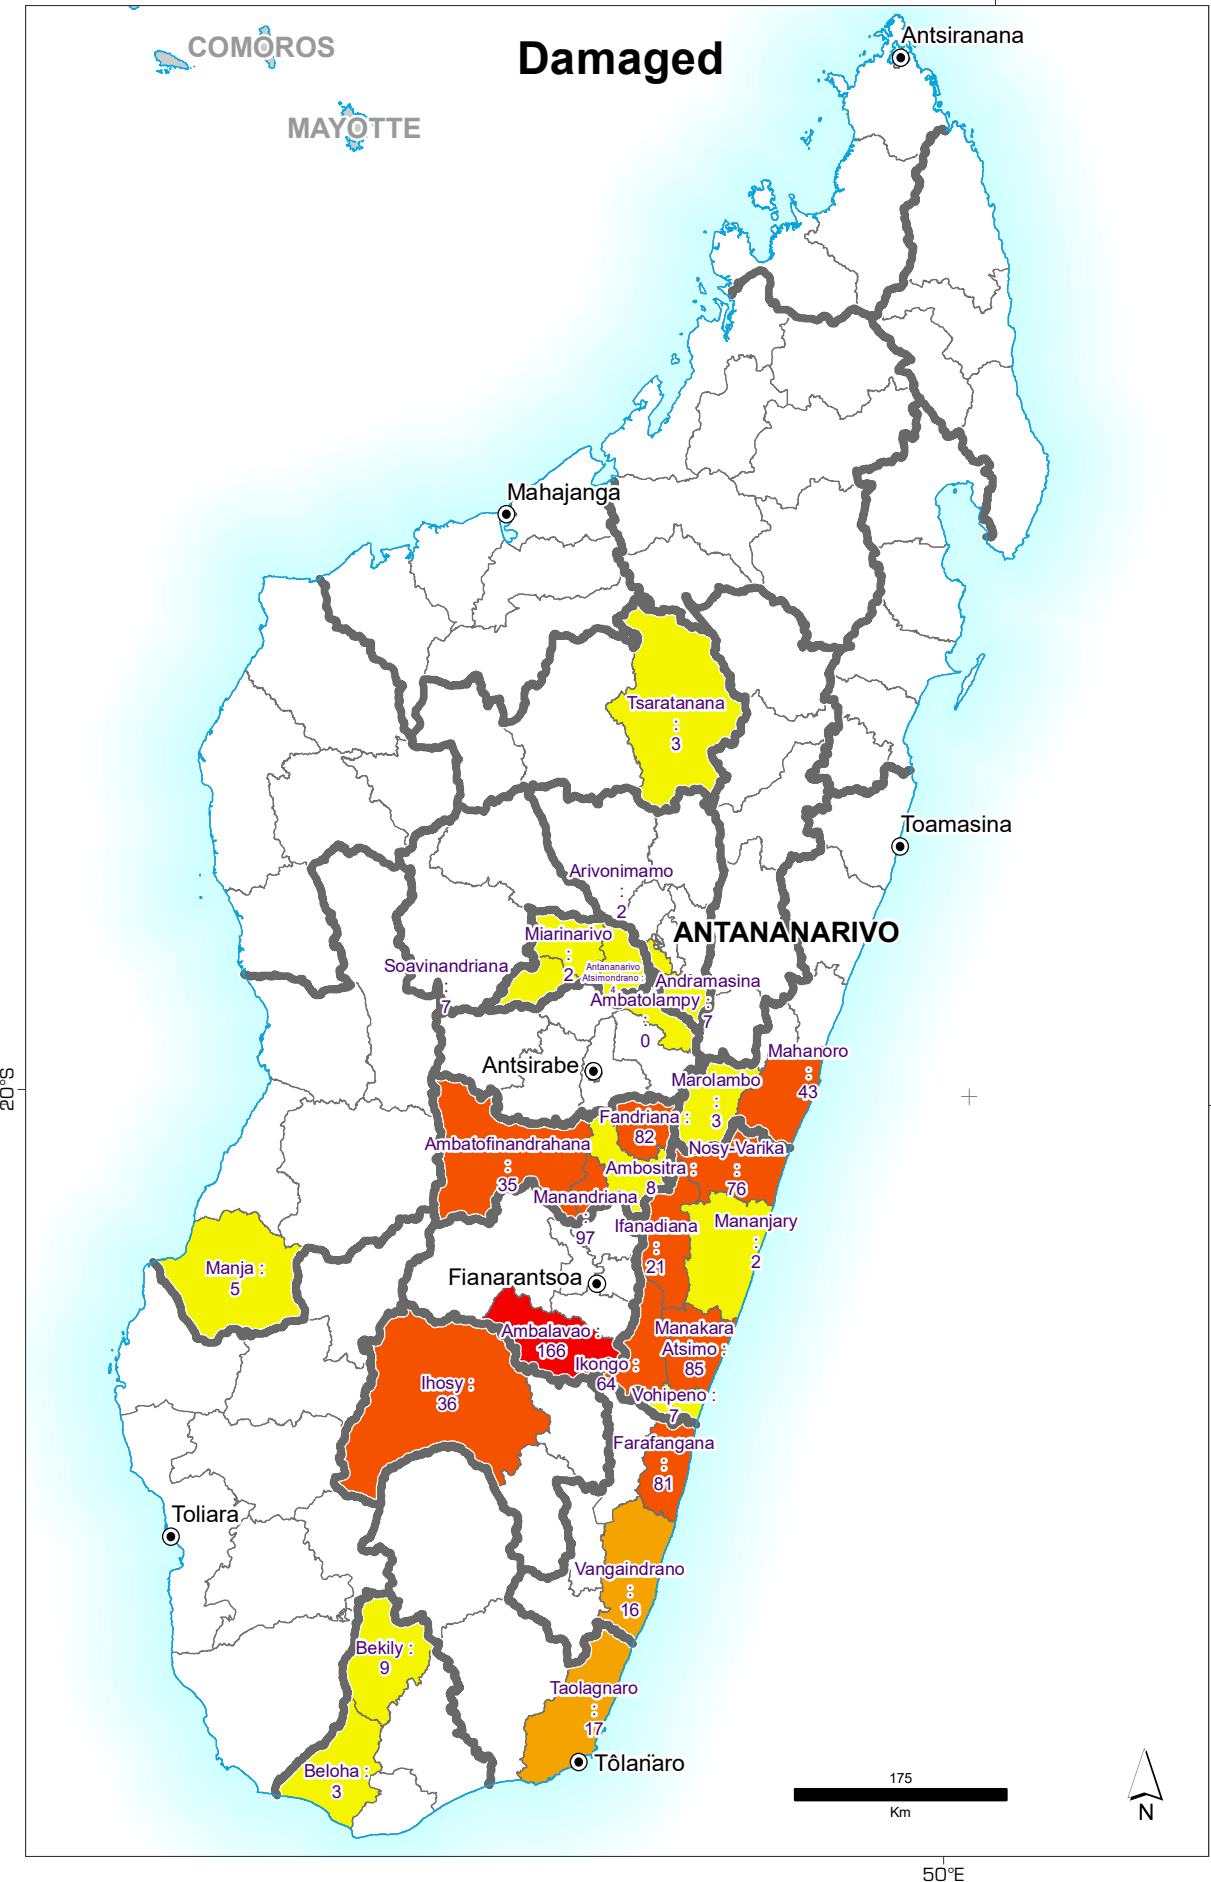

This map shows the number of damaged and destroyed classrooms in Districts of Madagascar as of 8th Feb 2022

Legend

Settlements
 ⚡ CAPITAL
 ● City

Borders
 — REGIONAL

Destroyed Classrooms

1 - 35
 36 - 150
 151 - 250
 251 - 403

Damaged Classrooms

0 - 10
 11 - 20
 21 - 100
 101 - 166

Data Sources:
 Madagascar National Disaster Management Office, GADM, OpenStreetMap

Created 09 Feb 2022 / 15:00 UTC+03:00

Projection & Datum WGS 1984 UTM Zone 38S / WGS

175 Km

50°E

50°E