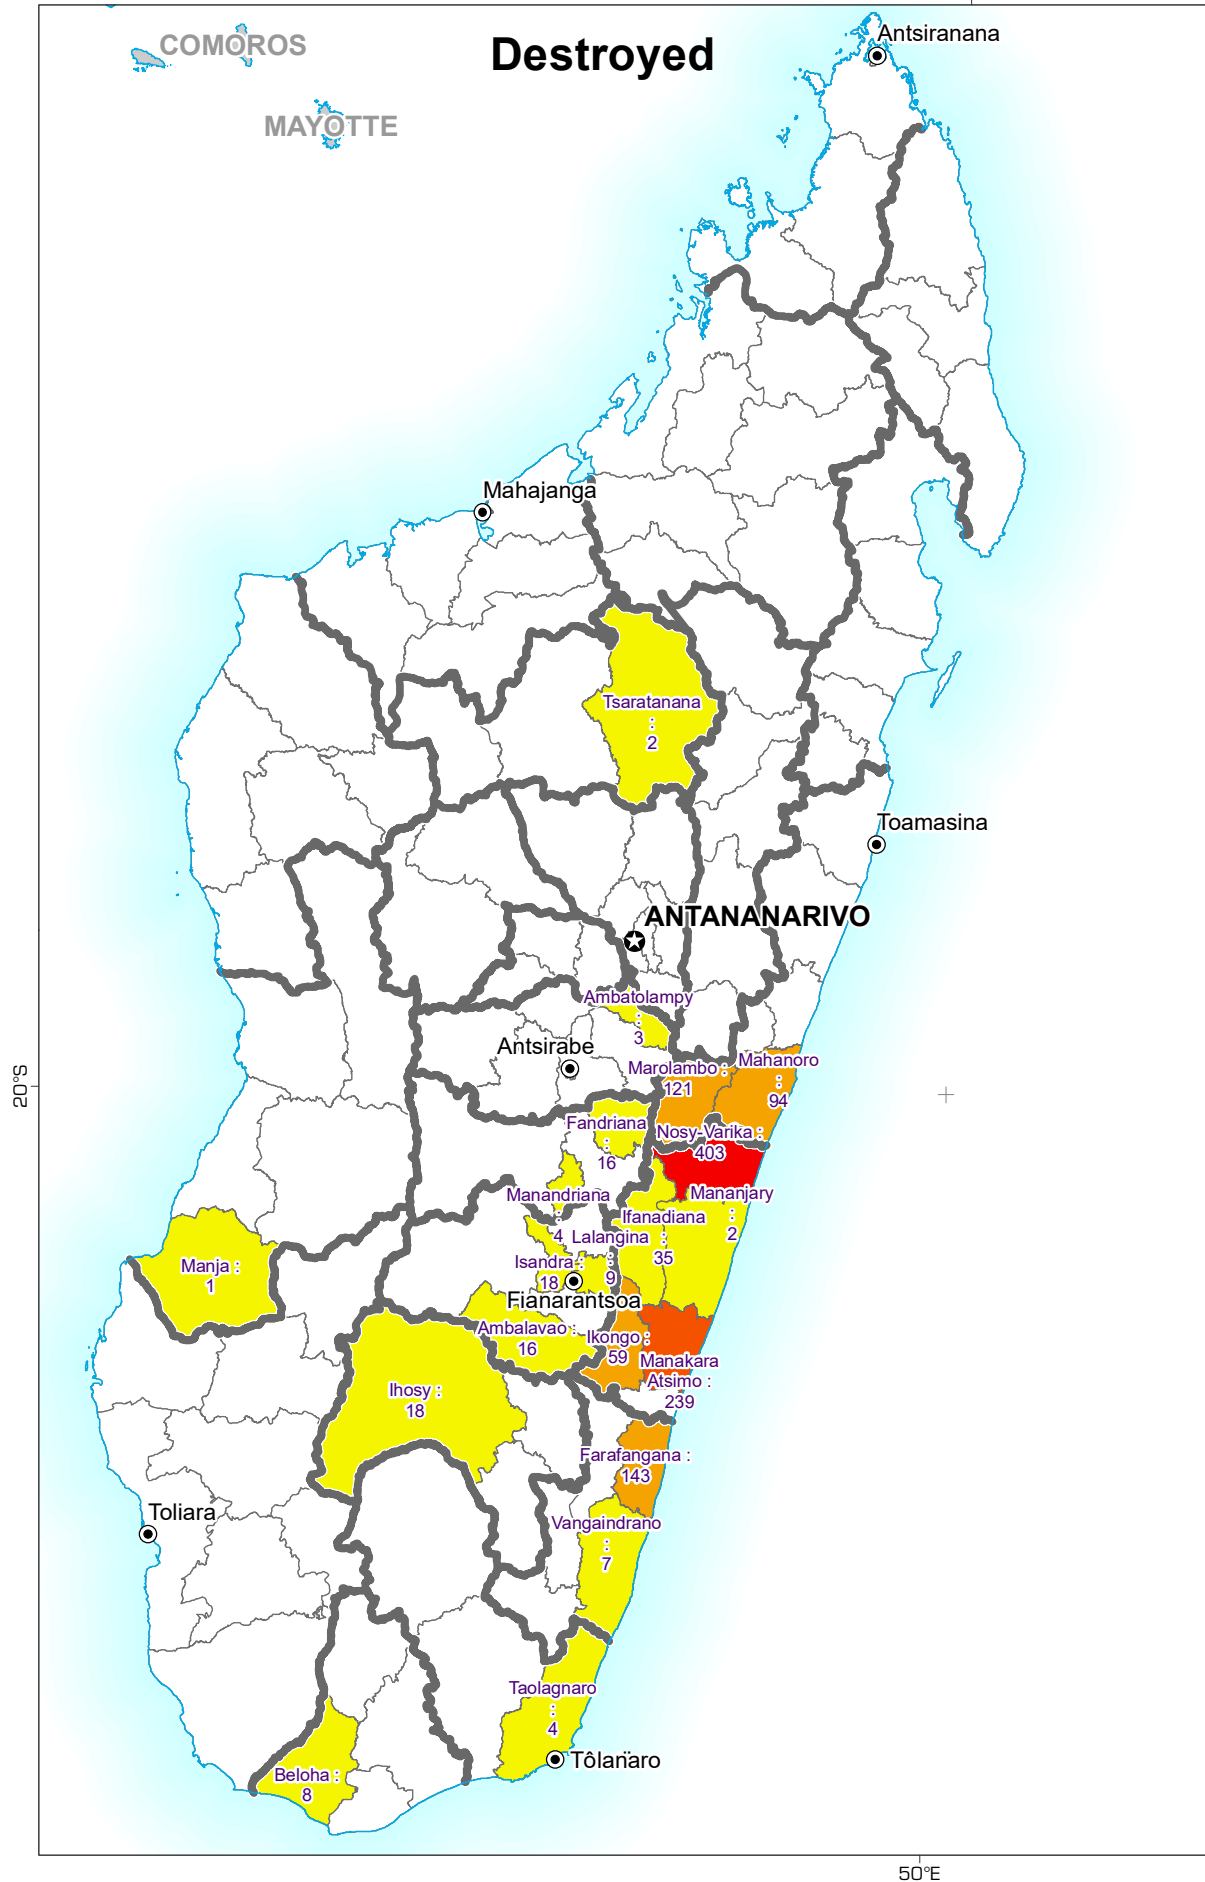

This map shows the number of damaged and destroyed classrooms in Districts of Madagascar as of 8th Feb 2022

Legend

Settlements
 ⚡ CAPITAL
 ● City

Borders
 — REGIONAL

Destroyed Classrooms

1 - 35
 36 - 150
 151 - 250
 251 - 403

Damaged Classrooms

0 - 10
 11 - 20
 21 - 100
 101 - 166

Data Sources:
 Madagascar National Disaster Management Office, GADM, OpenStreetMap

Created 09 Feb 2022 / 15:00 UTC+03:00

Projection & Datum WGS 1984 UTM Zone 38S / WGS

175 Km

50°E

50°E