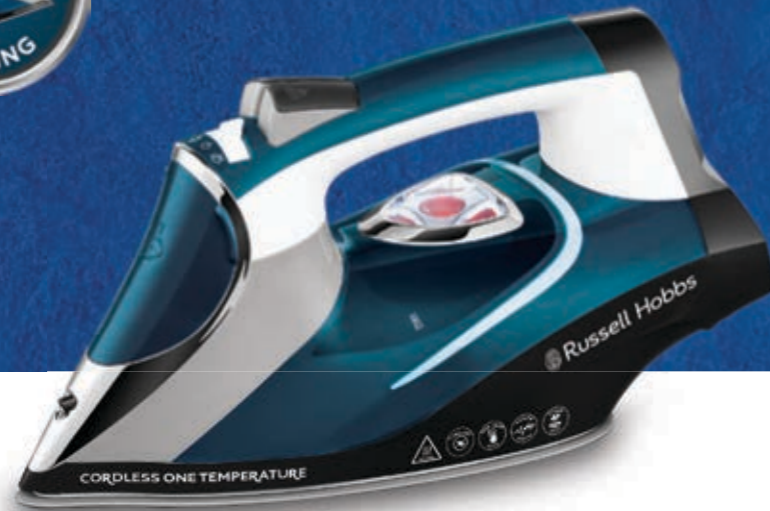

CORDLESS ONE TEMPERATURE

Combining the freedom of cordless with one temperature technology

Whizz through the ironing pile with no cord or temperature dial to hold you back. Enjoy the convenience of Cordless and tackle every crease, wrinkle or crumple in your clothes, with complete freedom. And, no dials means no fuss, so you can experience effortless ironing, and have peace of mind that those you love most will always leave the house with freshly ironed clothes.