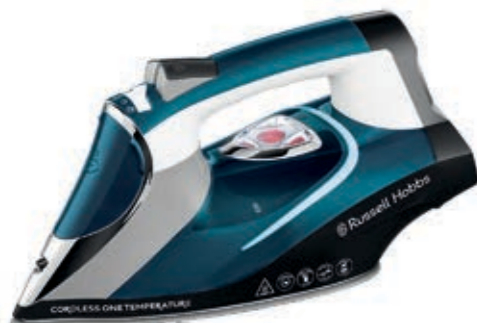

Cordless One Temperature Iron

- One Temperature technology, safe for all fabrics*
- Cordless use with 6 seconds fast re-charge time**
- 2600W
- Ceramic Soleplate
- 210g steam shot
- 45g continuous steam
- 350ml water tank capacity
- Anti-drip & Anti-calc feature
- Self clean function
- Variable and vertical steam
- 2m cord length

Model Number	26020-56
Dimensions (mm)	
H x W x D	362x132x175
Weight of Packaged product (g)	1855
Quantity per carton.....	6
Quantity per pallet.....	72
VKB Number.....	23851046002
EAN Number	5038061104462