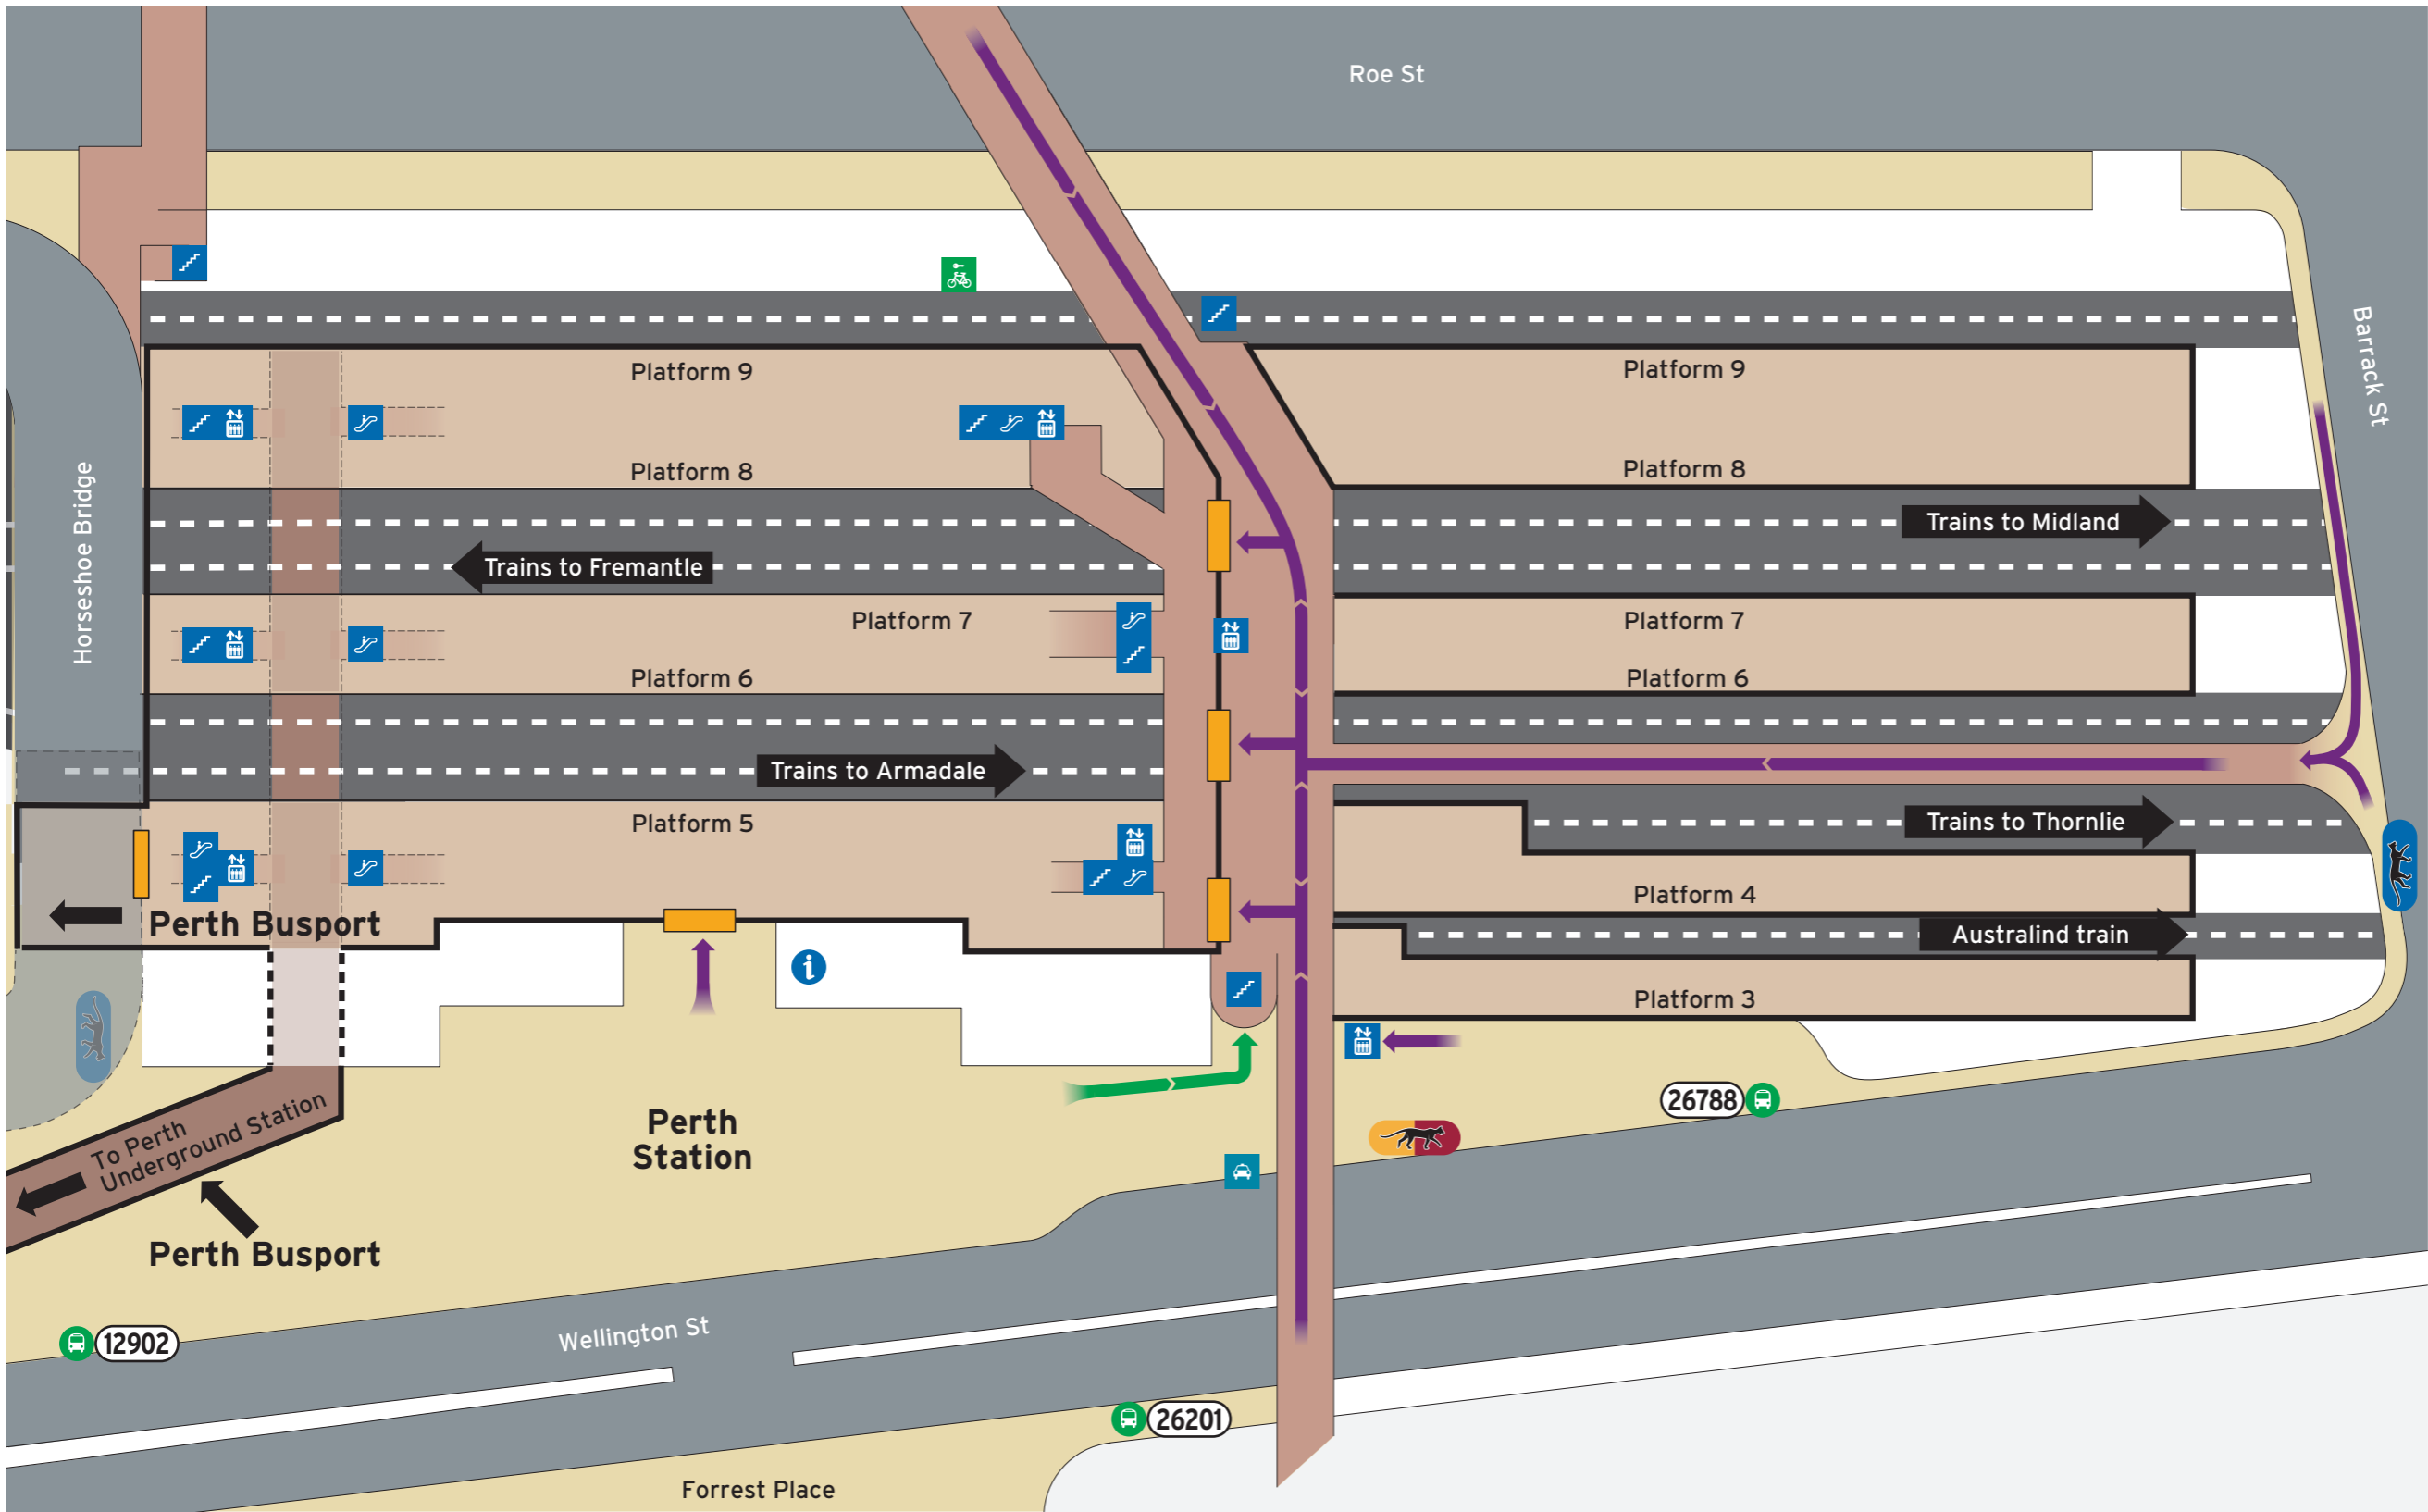

# Perth Station - Access Map

Current as at 31/08/2021

### Bus Stands

Stand	Route
	Yellow/Red CAT
	Blue CAT
<b>12902</b>	41 to Bayswater 42 to Maylands 48, 60, 950 to Morley Bus Stn 55 to Bassendean
<b>26201</b>	41, 42, 48, 55, 60 to Elizabeth Quay Bus Stn 67, 68, 220 to Perth Busport 950 to QEII Medical Centre 960 to Mirrabooka Bus Stn
<b>26788</b>	67, 68 to Mirrabooka Bus Stn 220 to Armadale Stn 960 to Curtin University Bus Stn

**Train Replacement Stop at PERTH BUSPORT**

## Legend

North Point	Scale						