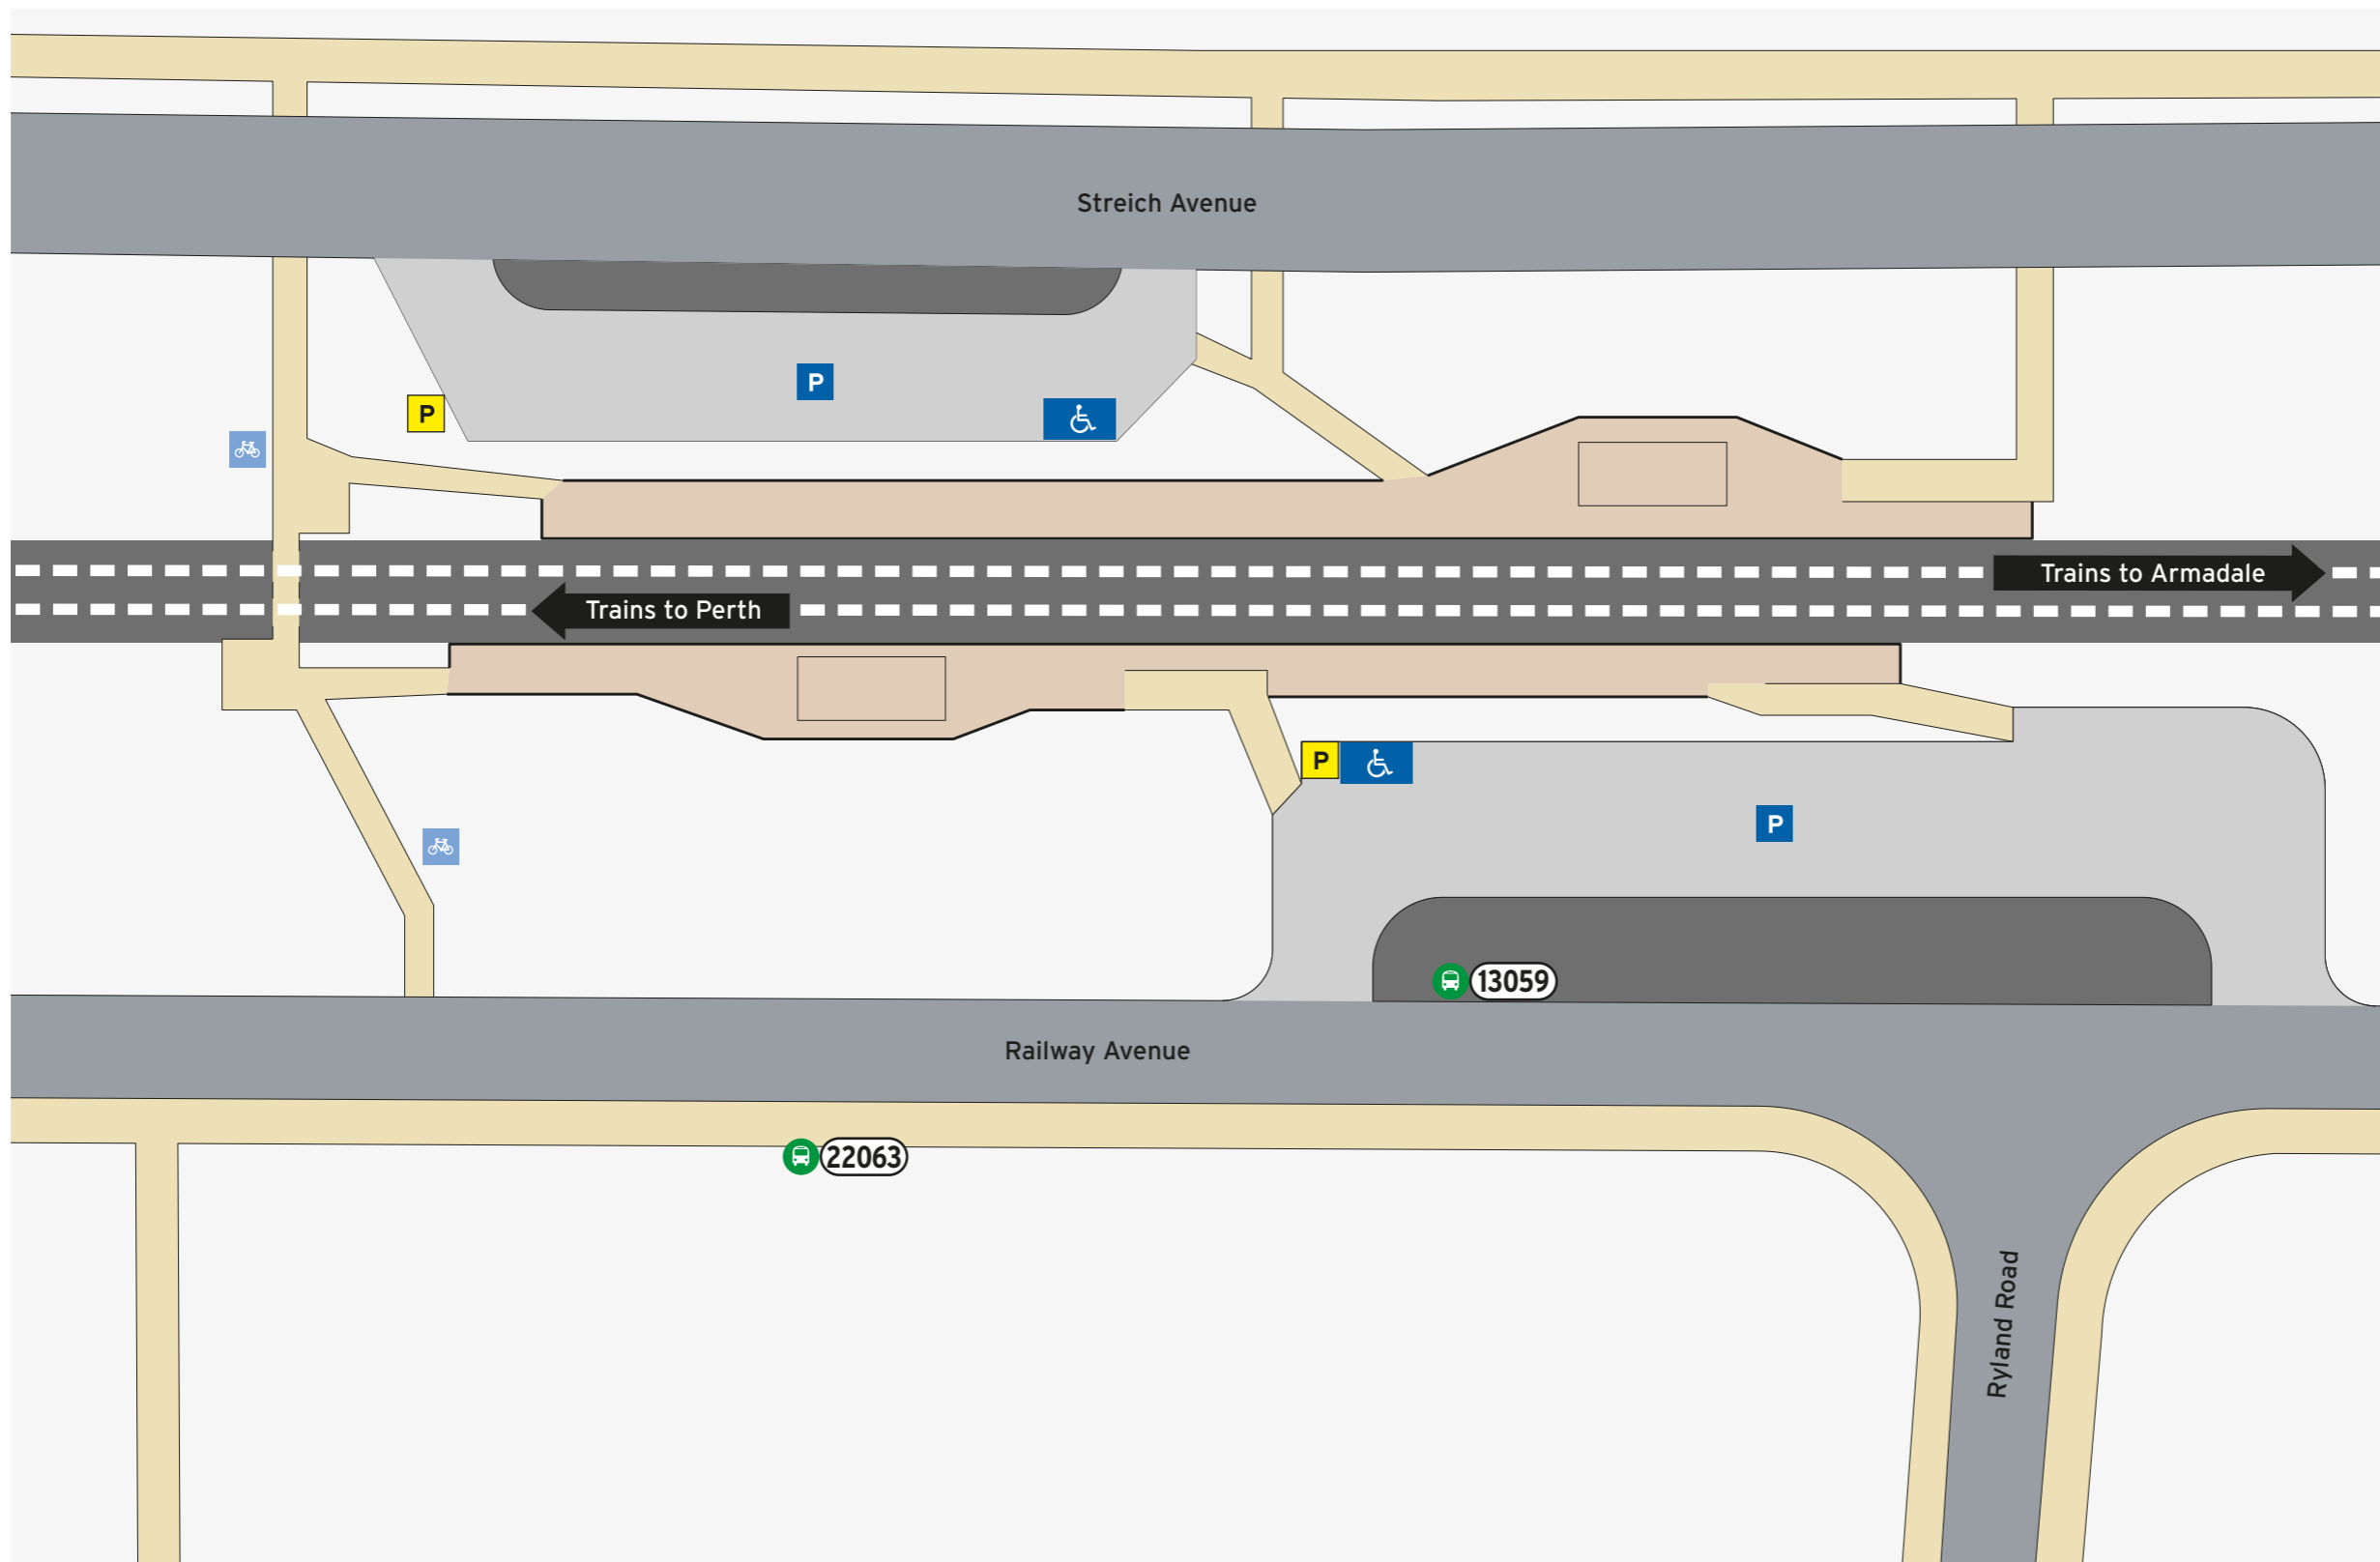

Challis Station - Access Map 1 of 2

Current as at 31/08/2021

Bus Stops

Stop	Route
13059	Train Replacement to Armadale 907
22063	Train Replacement to Perth 907

Legend

 North Point	 Scale	 All Access	 Bus Stand	 Transperth Parking	 Platforms	 Non-Accessible Area
		 Pathways		 Road		

This parking charge applies to all vehicles.

For more information on parking your vehicle visit transperth.wa.gov.au

Legend

		Bike U-rails	ACROD Parking	SmartParker Machine	Pathways	Road
North Point	Scale	Bus Stand	Transperth Parking		Platforms	Non-Accessible Area