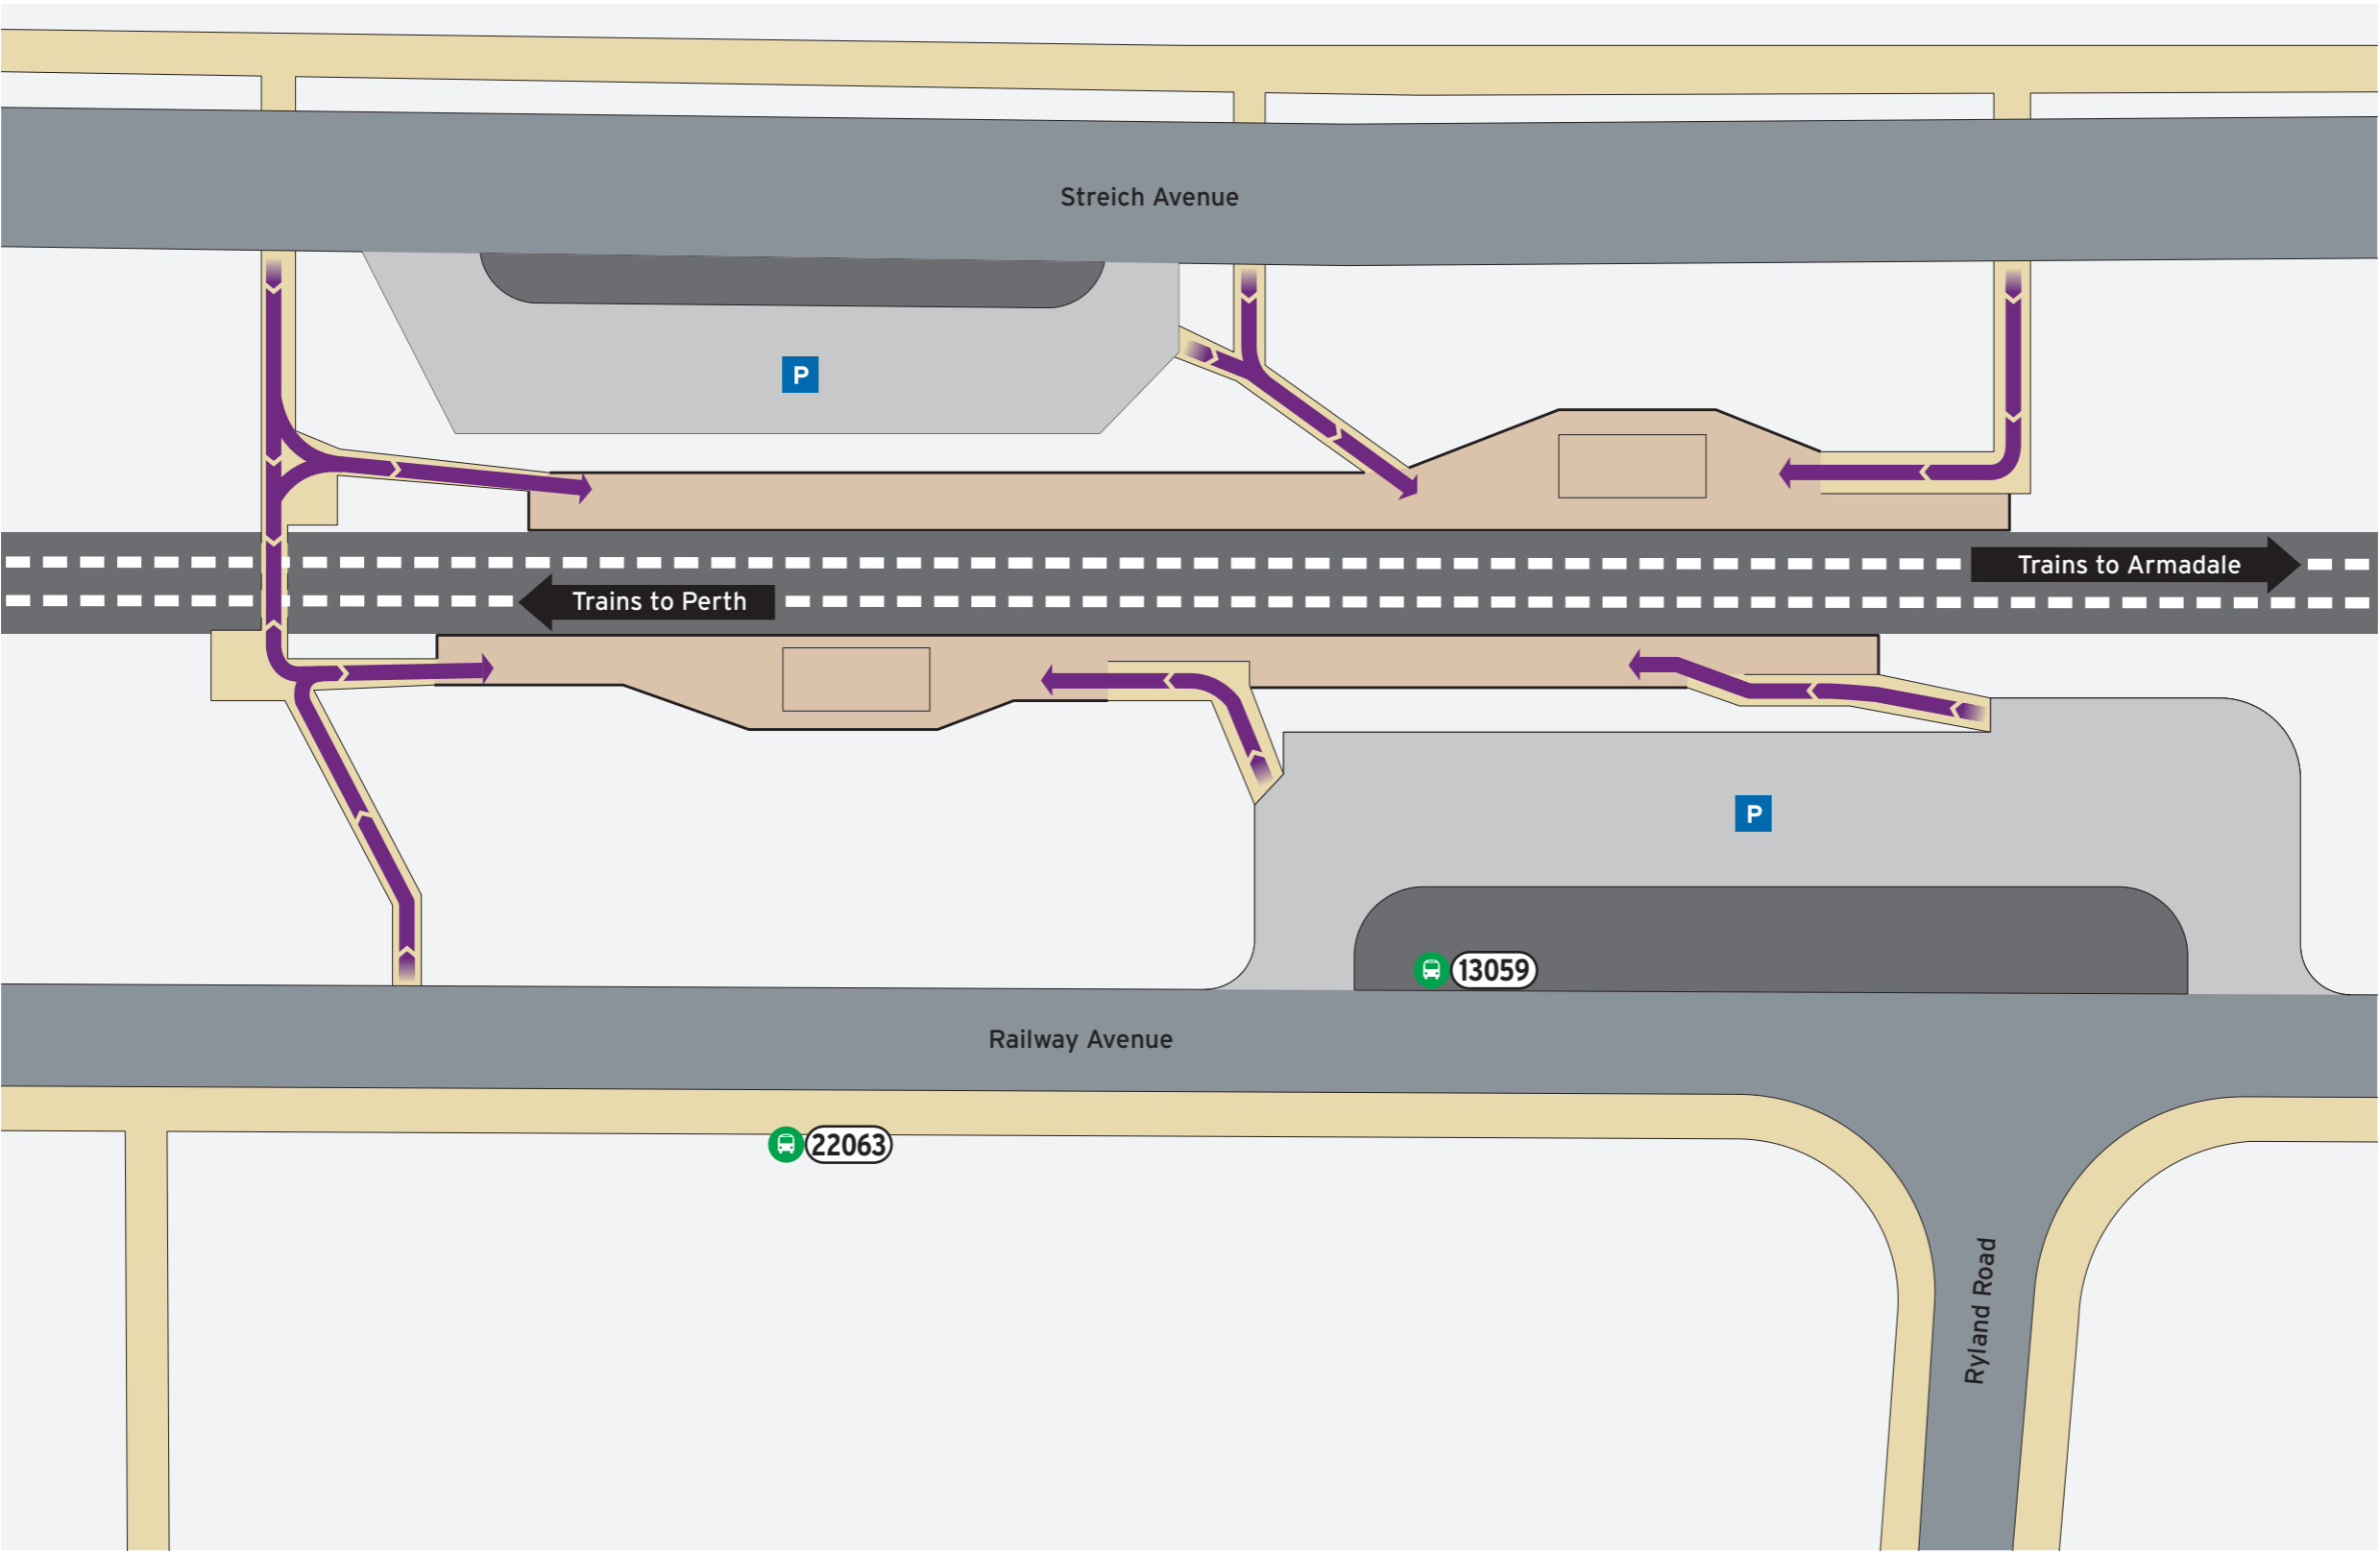

Challis Station - Access Map 1 of 2

Current as at 31/08/2021

Bus Stops

Stop	Route
13059	Train Replacement to Armadale 907
22063	Train Replacement to Perth 907

Legend

 North Point	 Scale	 All Access	 Bus Stand	 Transperth Parking	 Platforms	 Non-Accessible Area
		 Pathways		 Road		

P | Parking Information

When to pay

Operating Times
 Monday-Friday Fee applies
 Saturday No charge
 Sunday or Public Holiday No charge*
 *Unless vehicle is parked overnight

\$2.00 per 24hr period or part there of applies.

This parking charge applies to all vehicles.

For more information on parking your vehicle visit transperth.wa.gov.au

Legend

		Bike U-rails	ACROD Parking	SmartParker Machine	Pathways	Road
North Point	Scale	Bus Stand	Transperth Parking		Platforms	Non-Accessible Area