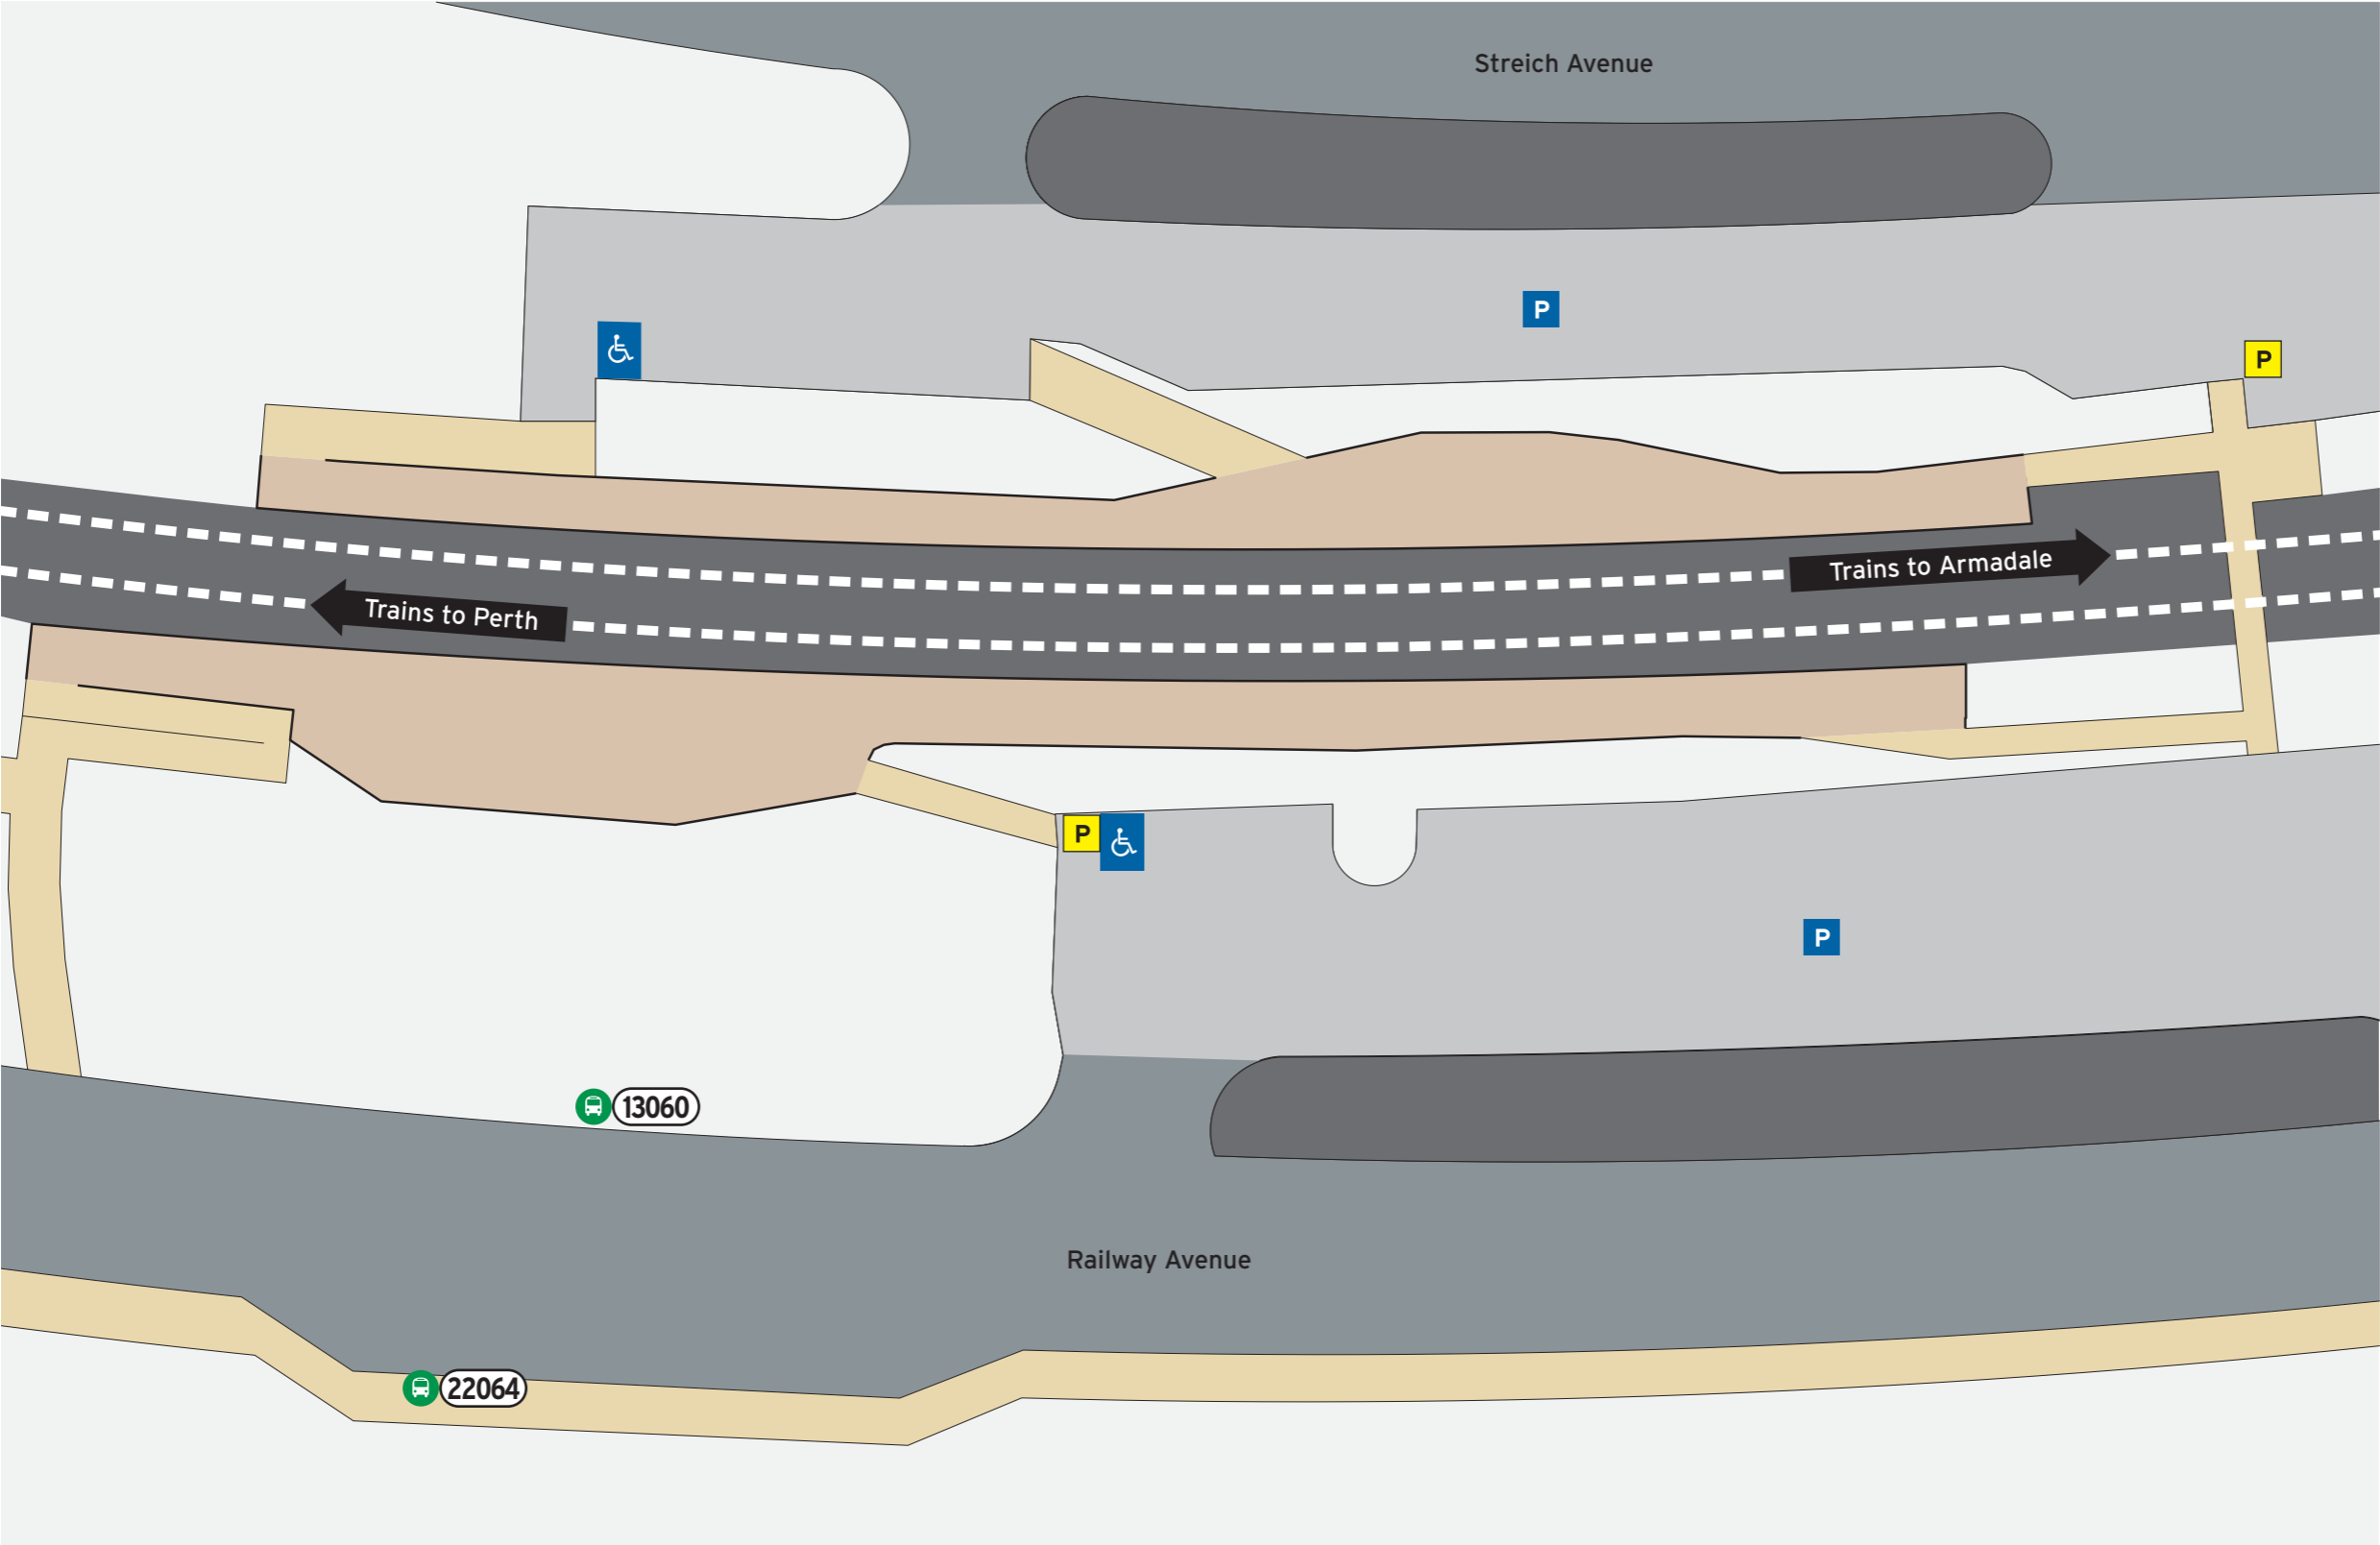

Sherwood Station - Access Map 1 of 2

Current as at 31/08/2021

Bus Stands

Stand	Route
13060	Train Replacement to Armadale 907
22064	Train Replacement to Perth 907

Legend

 North Point	 Scale	 All Access  Pedestrian Access	 Bus Stand	 Transperth Parking  Pathways	 Platforms  Road	 Non-Accessible Area
--	--	---	---	--	---	---

P | Parking Information

When to pay

Operating Times
 Monday-Friday Fee applies
 Saturday No charge
 Sunday or Public Holiday No charge*
 *Unless vehicle is parked overnight

\$2.00 per 24hr period or part there of applies.

This parking charge applies to all vehicles.

For more information on parking your vehicle visit transperth.wa.gov.au

Legend

		Bus Stand	ACROD Parking	SmartParker Machine	Pathways	Road
North Point	Scale		Transperth Parking		Platforms	Non-Accessible Area