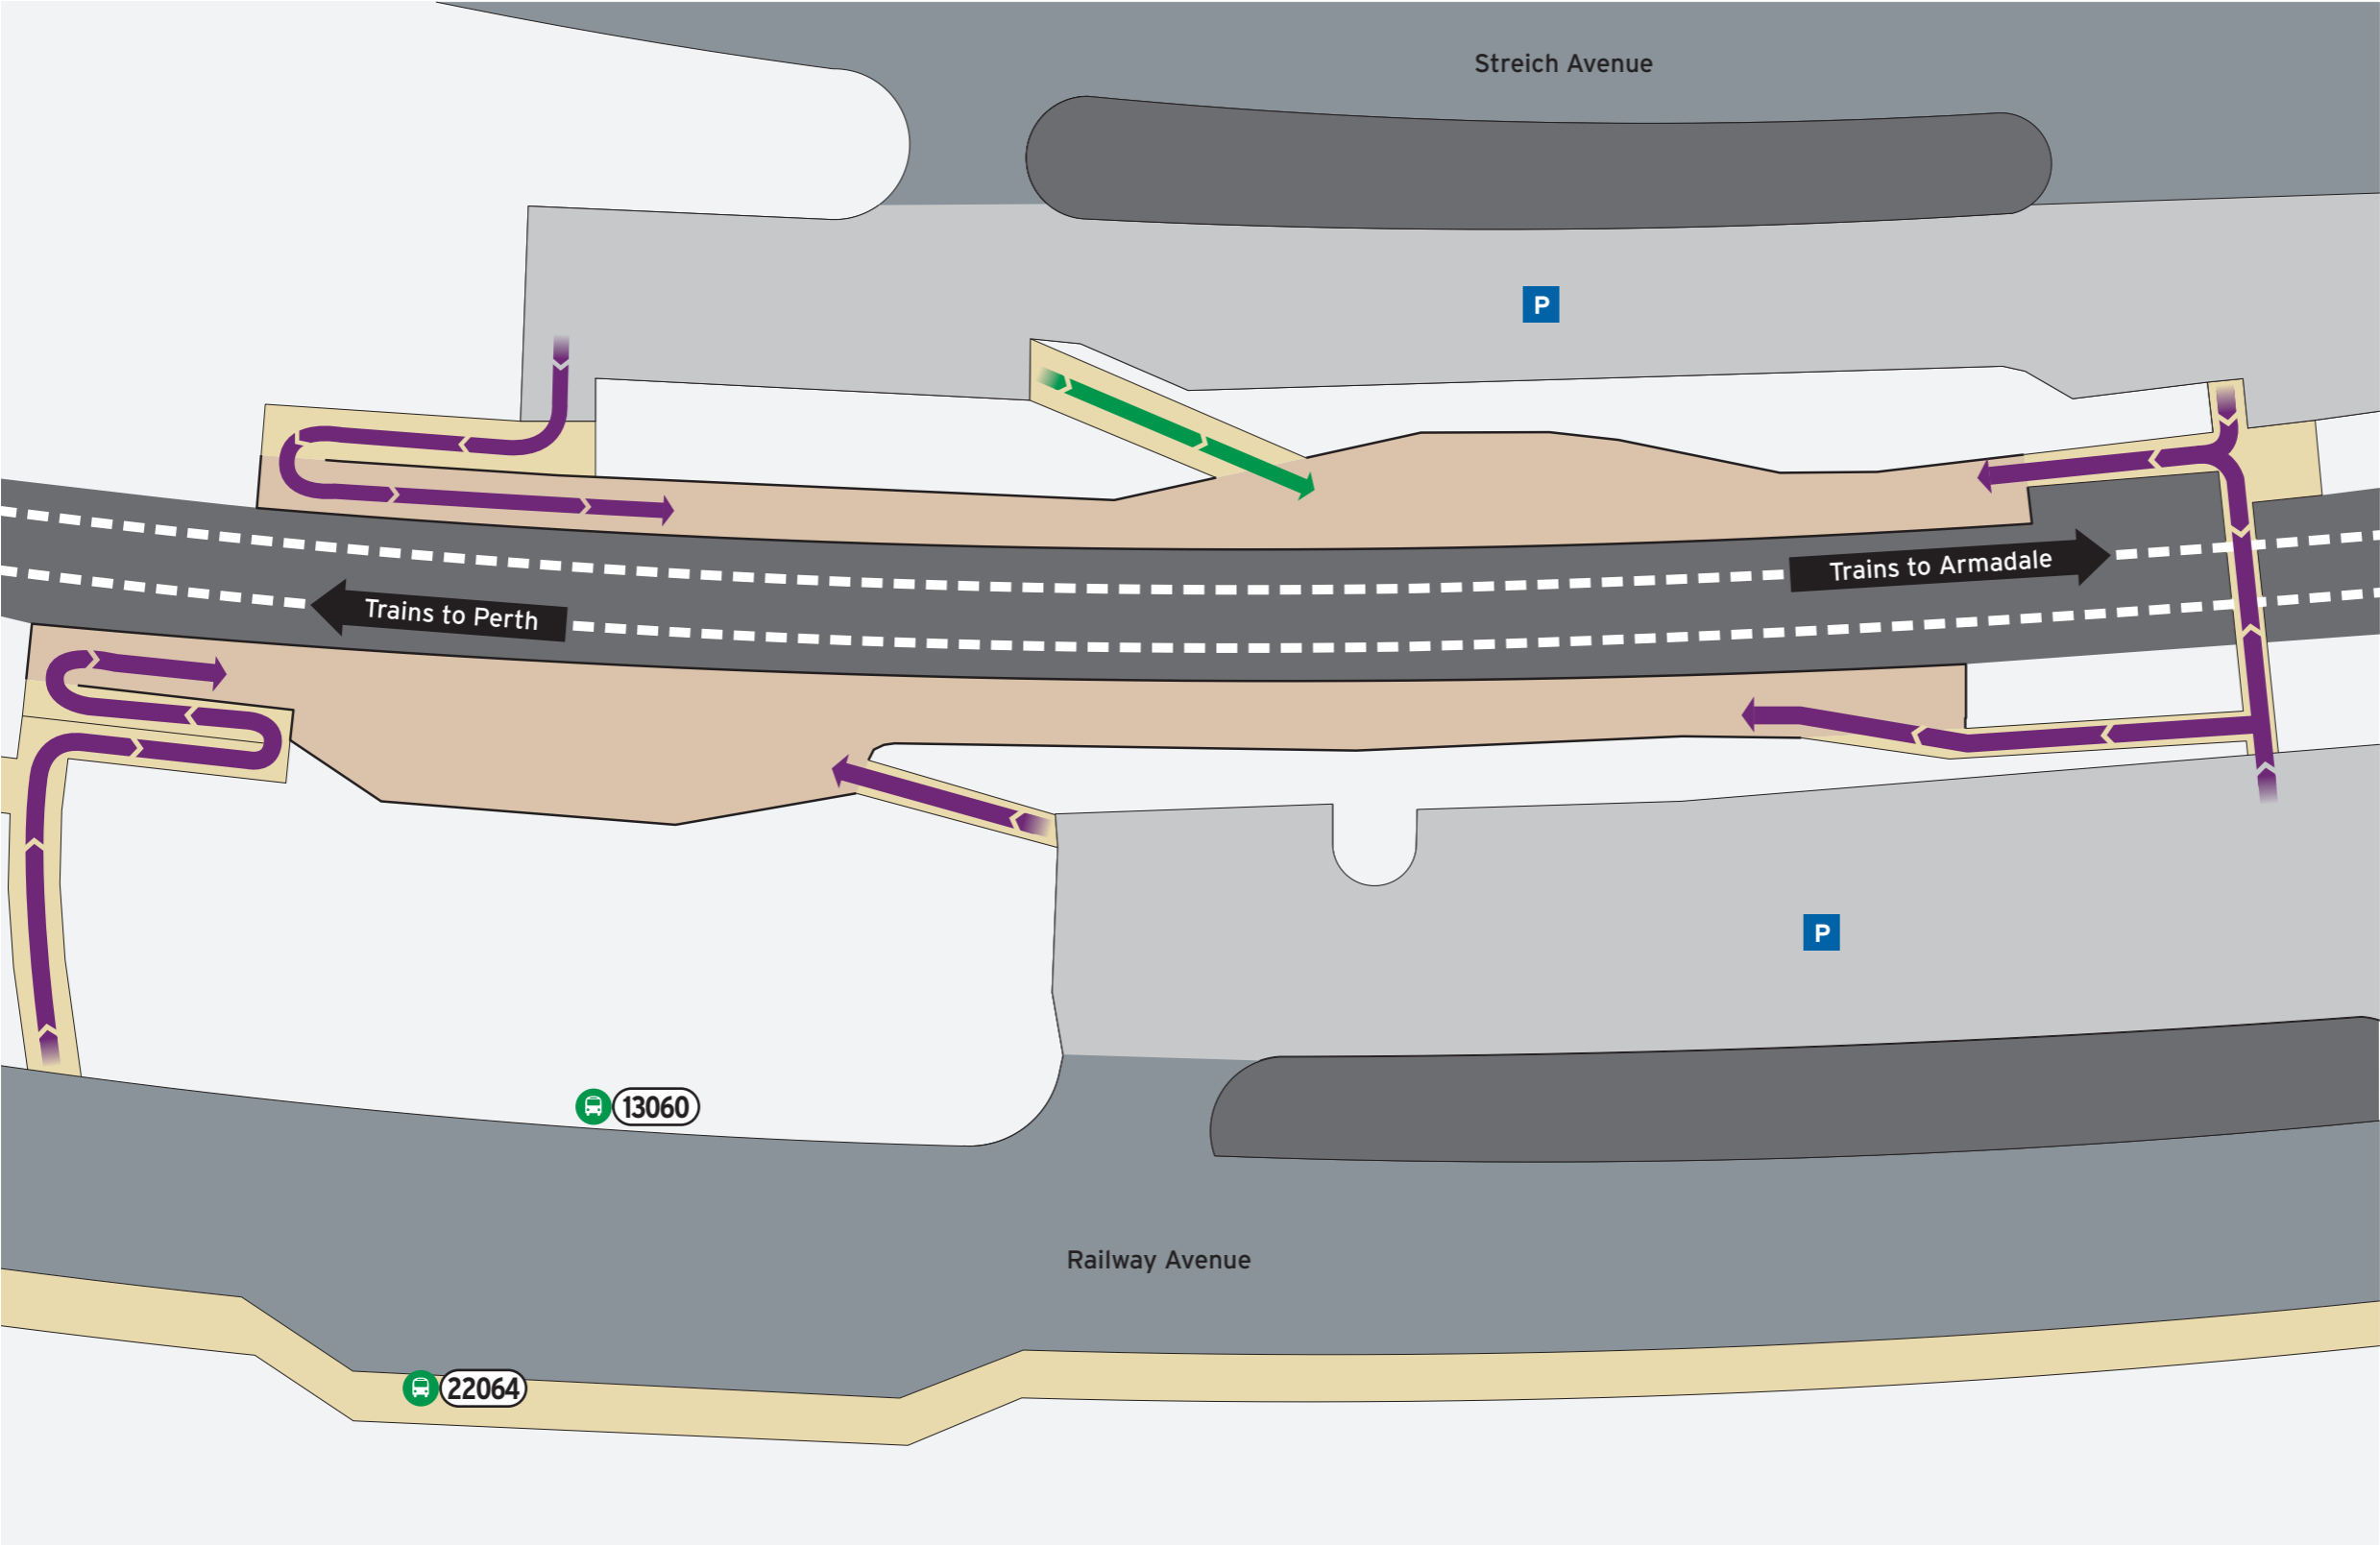

Sherwood Station - Access Map 1 of 2

Current as at 31/08/2021

Bus Stands

Stand	Route
13060	Train Replacement to Armadale 907
22064	Train Replacement to Perth 907

Legend

 North Point	 Scale	 All Access  Pedestrian Access	 Bus Stand	 Transperth Parking  Pathways	 Platforms  Road	 Non-Accessible Area
--	--	---	---	--	---	---

P | Parking Information

When to pay

Operating Times
 Monday-Friday Fee applies
 Saturday No charge
 Sunday or Public Holiday No charge*
 *Unless vehicle is parked overnight

\$2.00 per 24hr period or part there of applies.

This parking charge applies to all vehicles.

For more information on parking your vehicle visit transperth.wa.gov.au

Legend

		Bus Stand	ACROD Parking	SmartParker Machine	Pathways	Road
North Point	Scale		Transperth Parking		Platforms	Non-Accessible Area