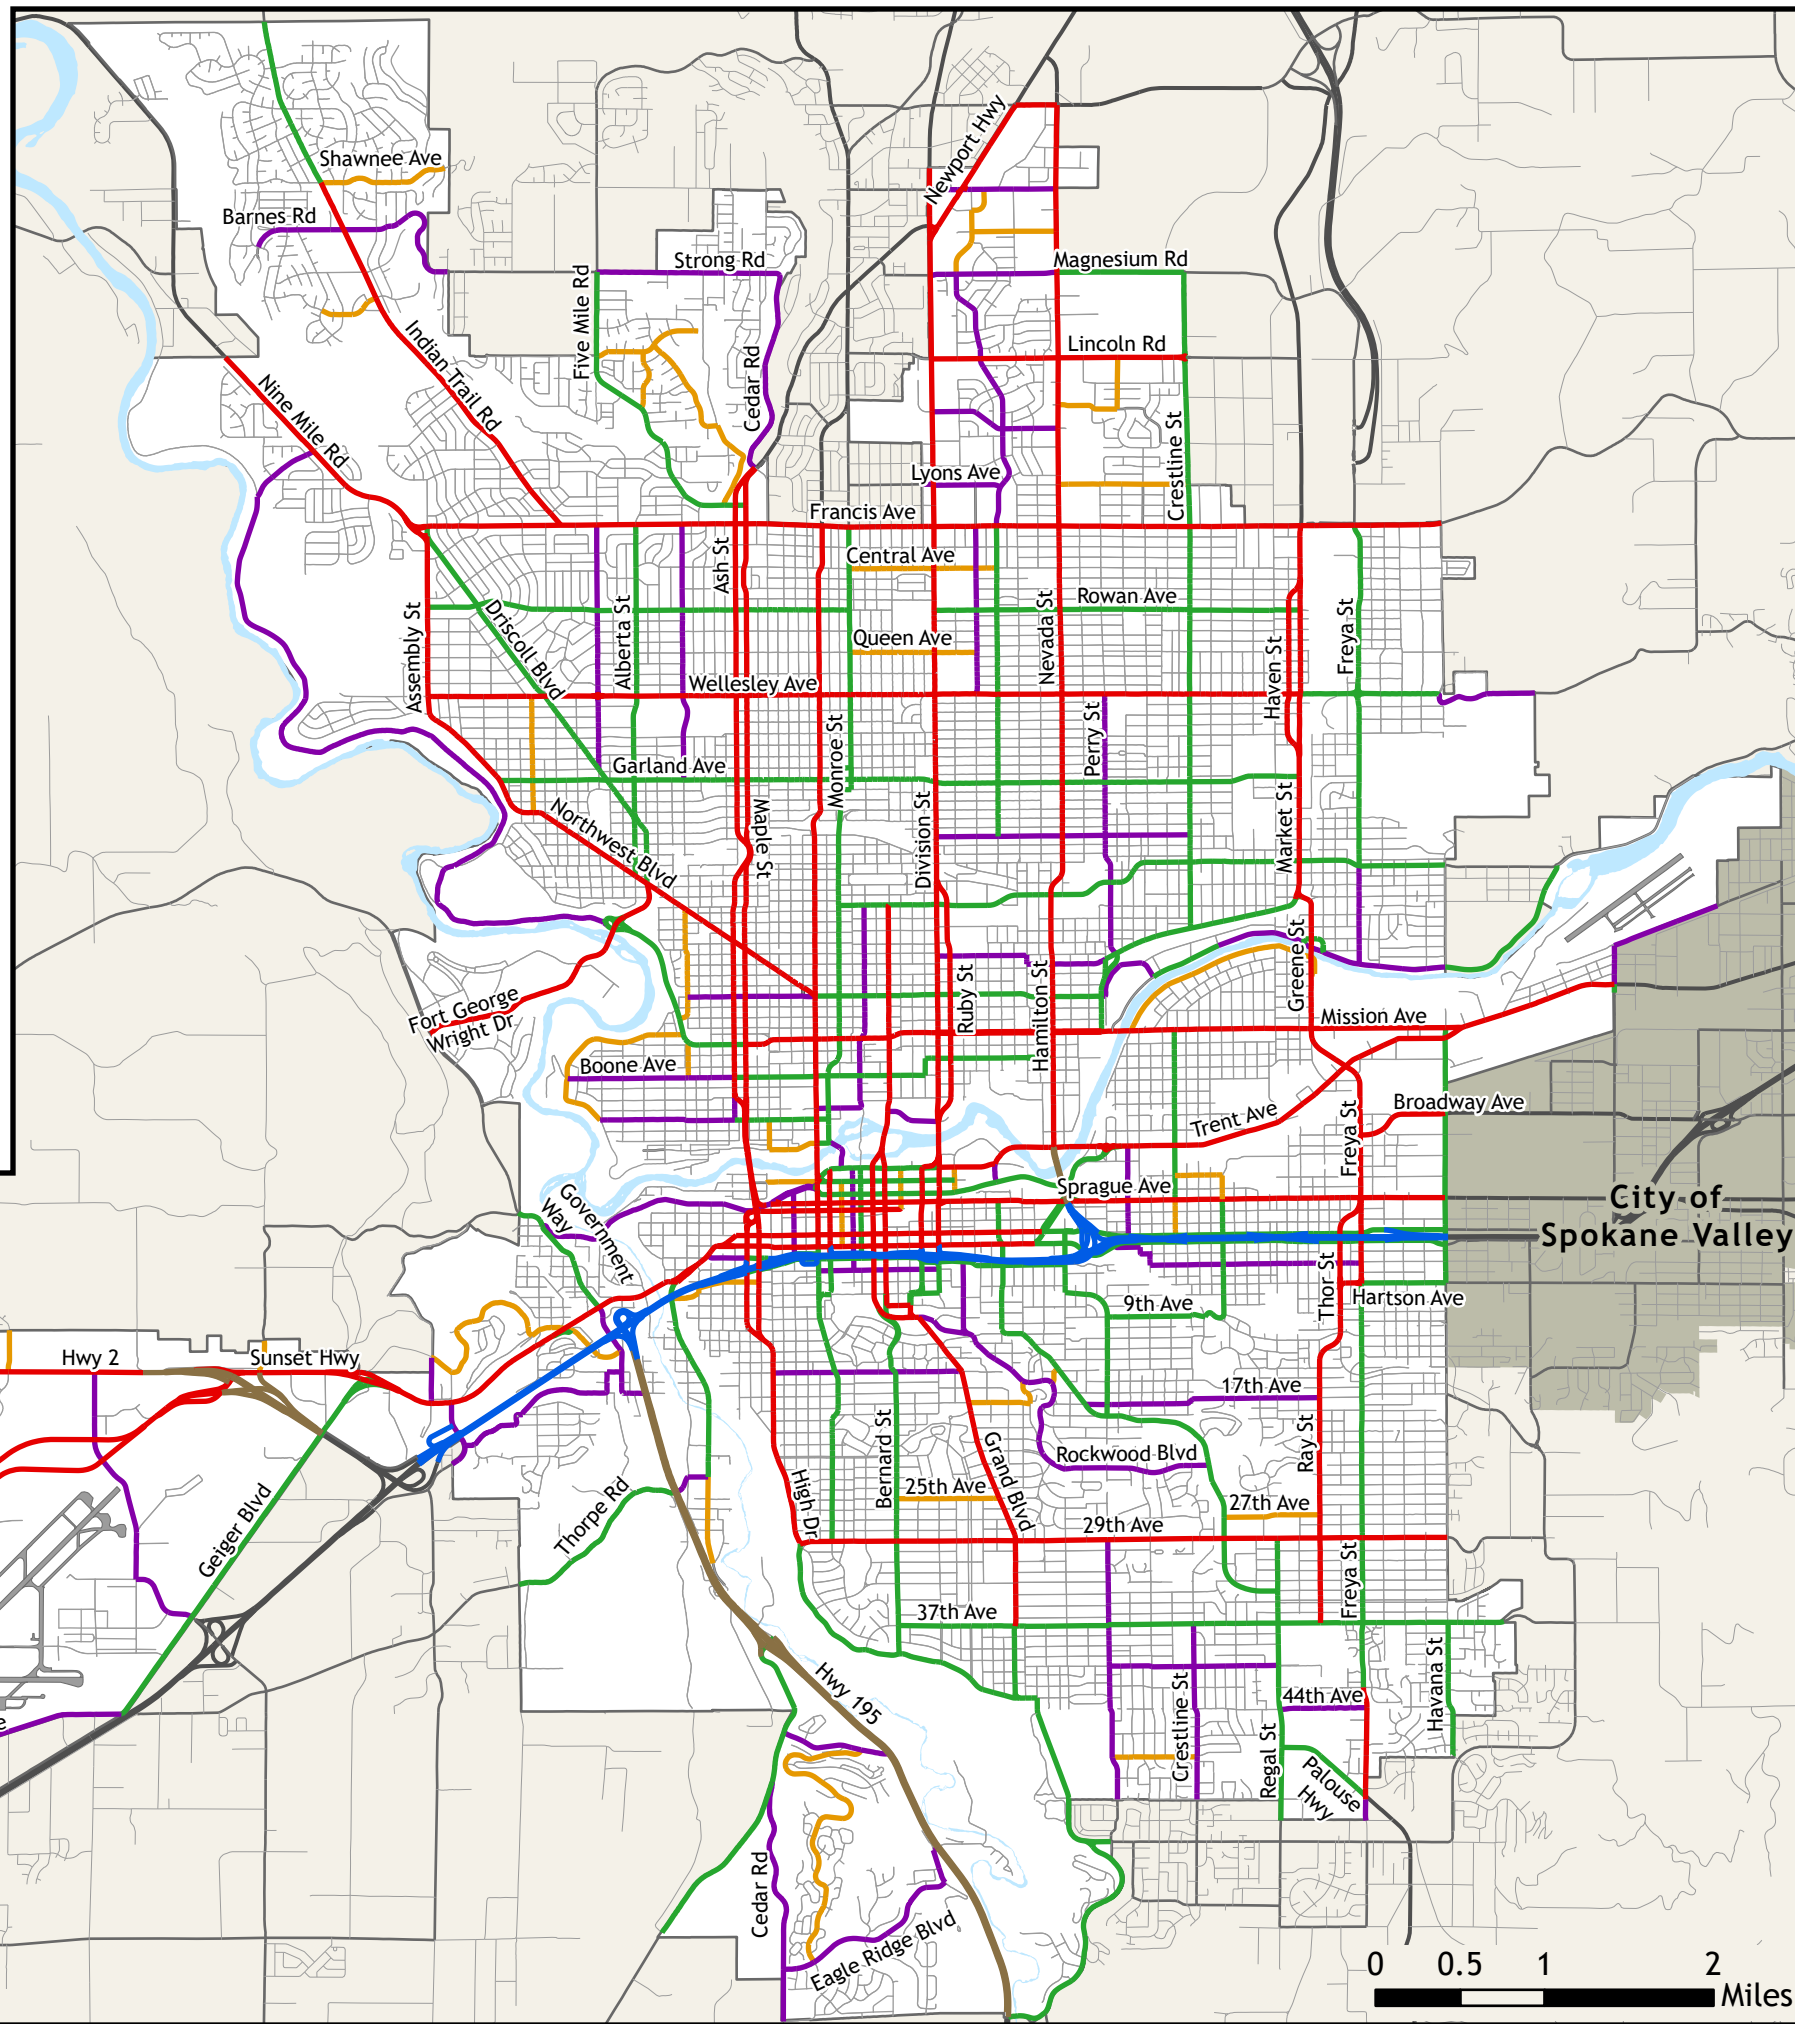

City of Spokane Arterial Street Map SMC 12.08.040

Legend

- Urban Interstate
- Urban Other Freeways and Expressways
- Urban Principal Arterial
- Urban Minor Arterial
- Urban Major Collector
- Urban Minor Collector
- Urban Local Access
- City of Spokane
- Stream or River

Date: October 2020

THIS IS NOT A LEGAL DOCUMENT:
 The information shown on this map is compiled from various sources and is subject to constant revision. Information shown on this map should not be used to determine the location of facilities in relationship to property lines, section lines, streets, etc.