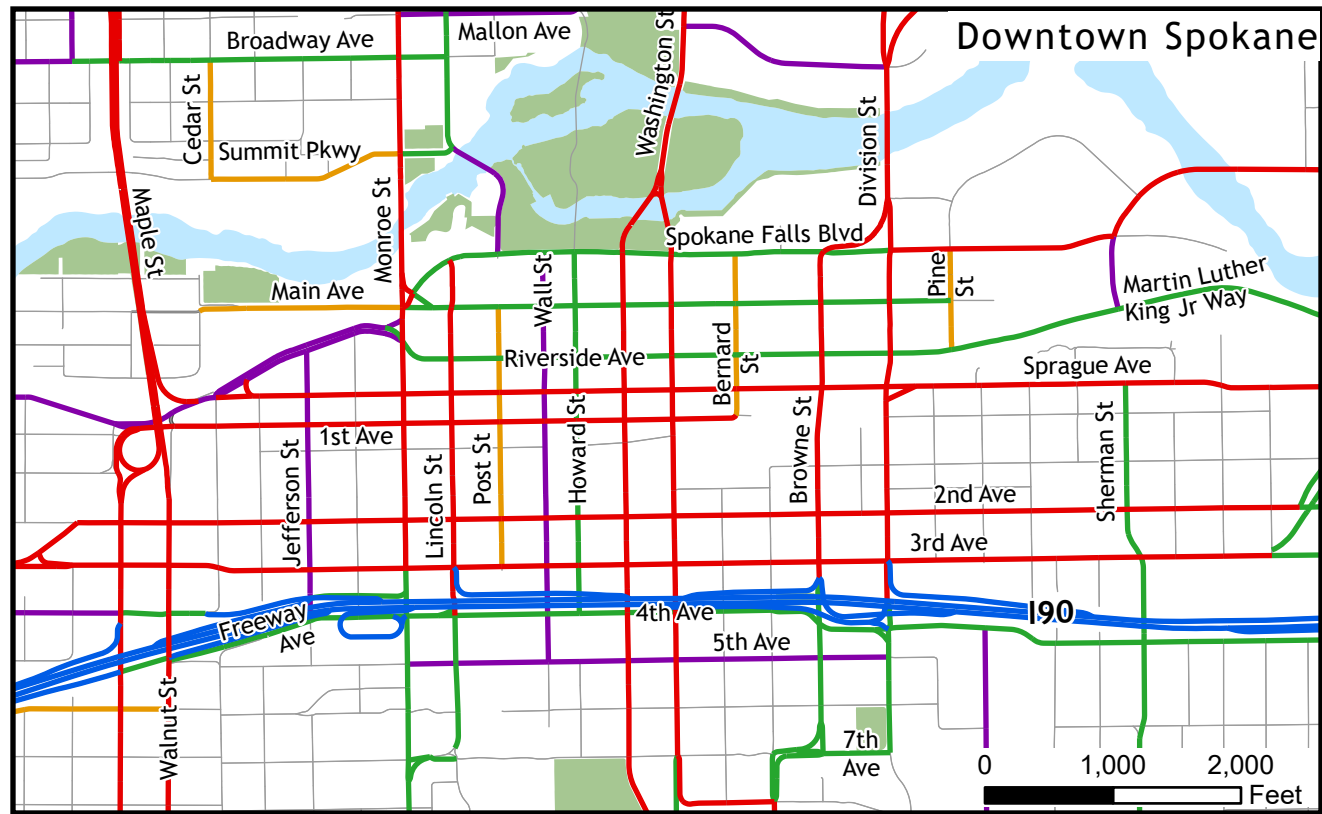

City of Spokane Arterial Street Map SMC 12.08.040

Legend

- Urban Interstate
- Urban Other Freeways and Expressways
- Urban Principal Arterial
- Urban Minor Arterial
- Urban Major Collector
- Urban Minor Collector
- Urban Local Access
- City of Spokane
- Stream or River