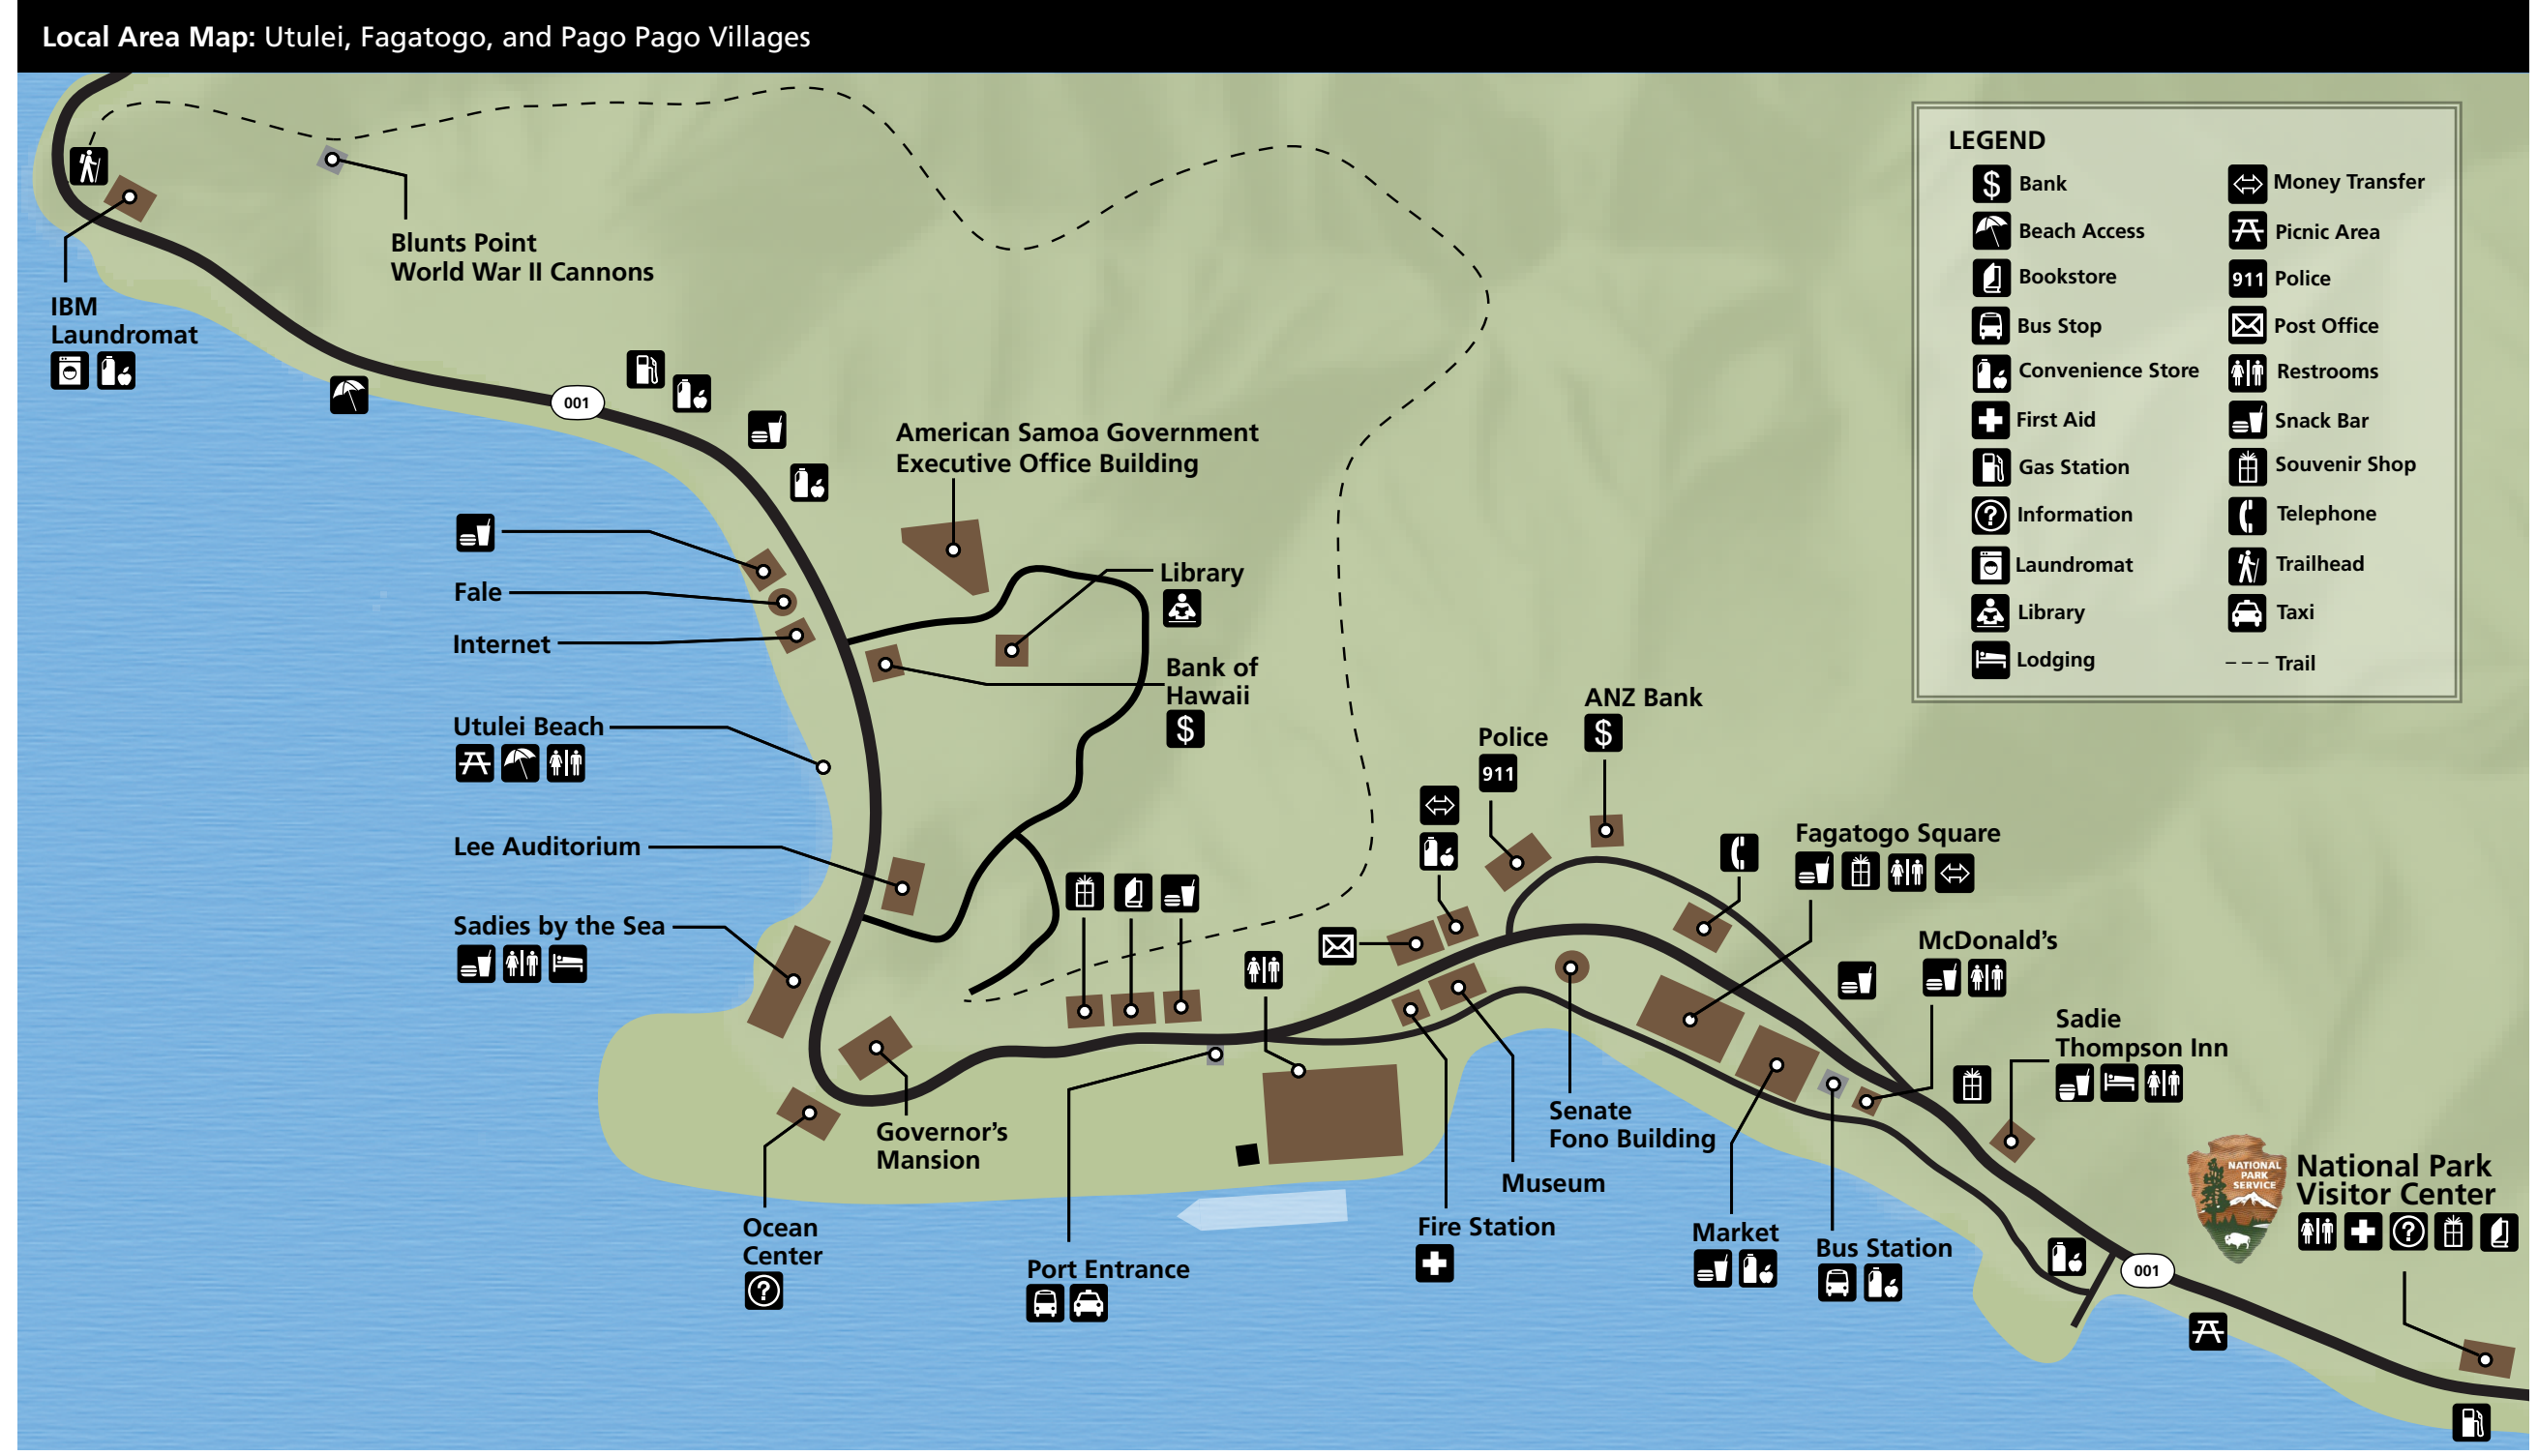

National Park Service
U.S. Department of the Interior

National Park of American Samoa
Local Area / Island Map
Tutuila Island

Samoan youth in their traditional clothing

Rainmaker Mountain

World War II cannon at Blunts Point

Fruit Bat

Pola Island

Coral Reef