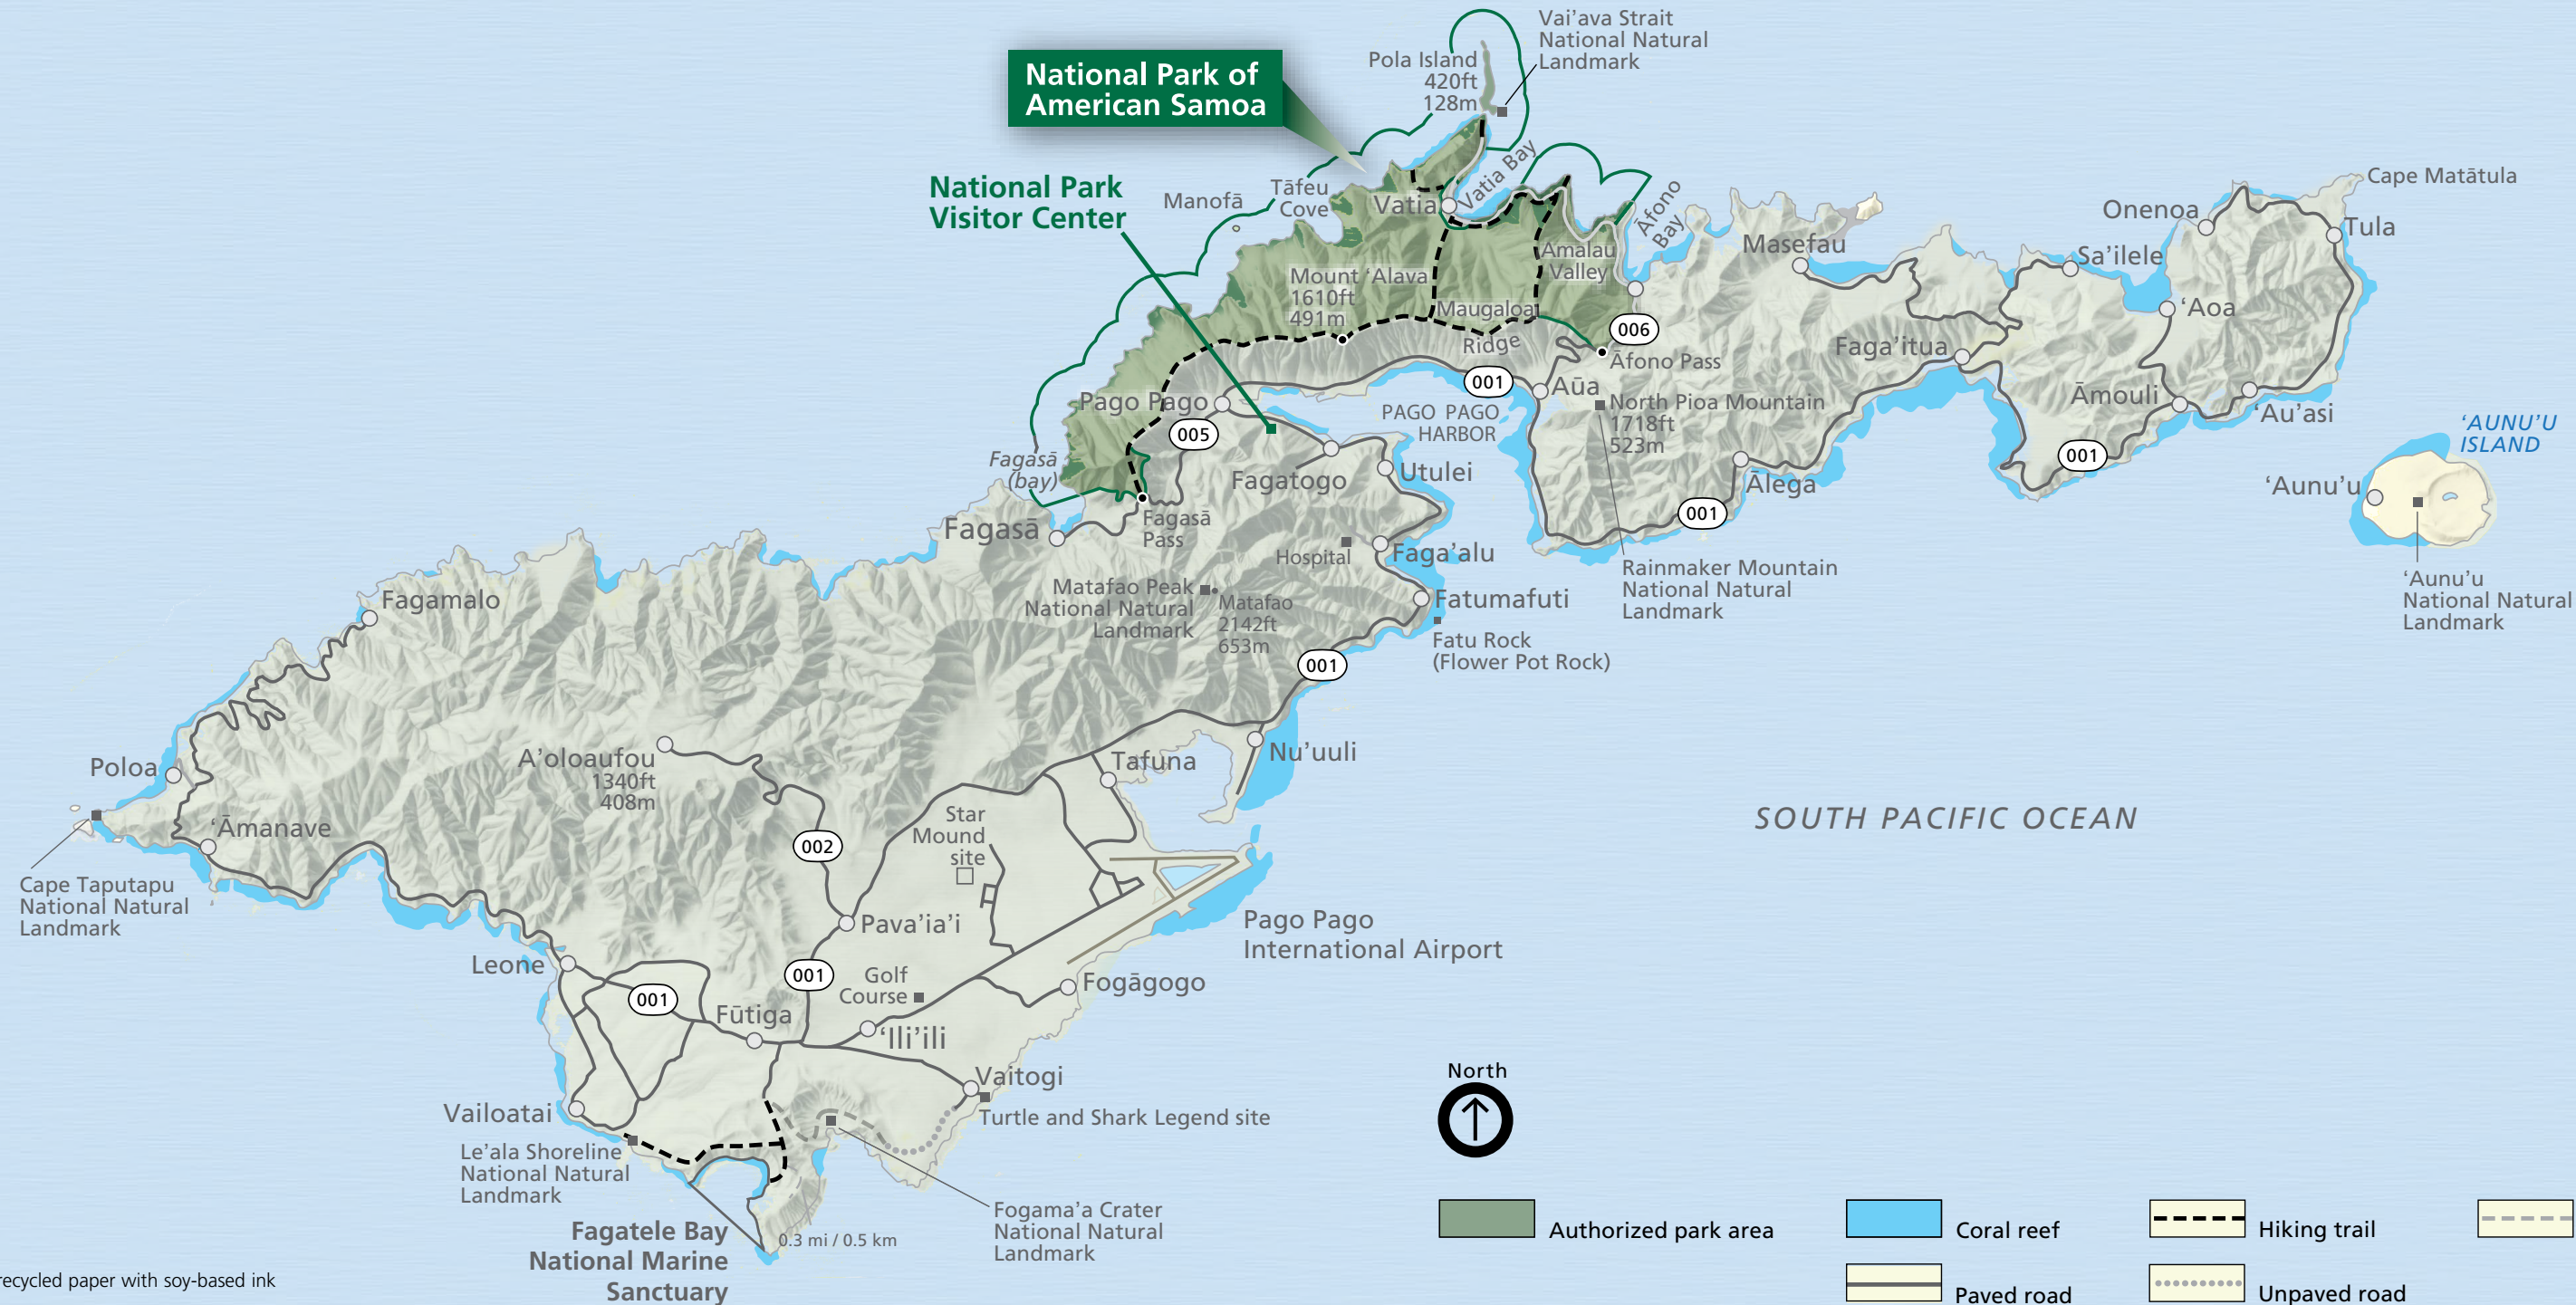

National Park Service
U.S. Department of the Interior

National Park of American Samoa
Local Area / Island Map
Tutuila Island

Samoan youth in their traditional clothing

Rainmaker Mountain

World War II cannon at Blunts Point

Fruit Bat

Pola Island

Coral Reef