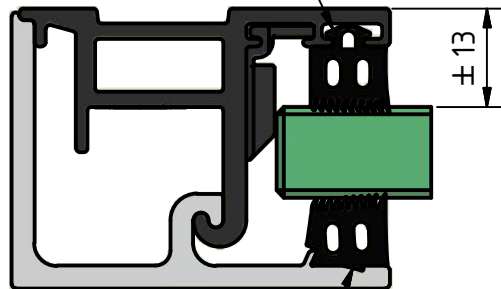

10mm

16.9102.250.60

16.9203.250.60

12mm

16.9102.250.60

16.9202.250.60

15mm

16.9101.250.60

16.9204.250.60

16mm

16.9101.250.60

16.9203.250.60

19mm

16.9101.250.60

16.9202.250.60

20mm

16.9101.250.60

16.9201.250.60

Designed by IOL	Created	Modified	Comment	
		Description Juliet balcony 2-pcs. set incl. rubberset for 16-17.5mm glass thickness H=1000mm aluminum mill finish		
		Article number	Size A4	Scale 1 : 7