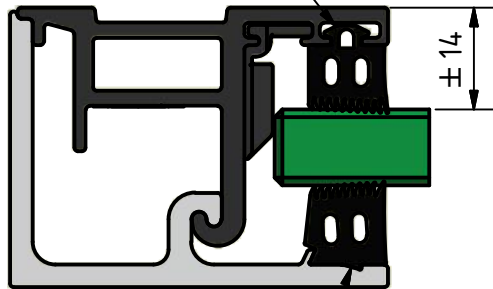

10mm

16.9102.250.60

16.9203.250.60

12mm

16.9102.250.60

16.9202.250.60

15mm

16.9101.250.60

16.9204.250.60

16mm

16.9101.250.60

16.9203.250.60

19mm

16.9101.250.60

16.9202.250.60

20mm

16.9101.250.60

16.9201.250.60

Designed by IOL	Created	Modified	Comment	
		Description Juliet balcony 2-pcs. set incl. rubberset for 16-17.5mm glass thickness H=1000mm aluminum mill finish		
		Article number	Size A4	Scale 1 : 7