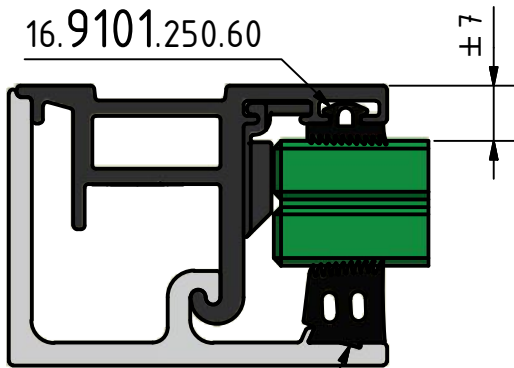

10mm

16.9102.250.60

16.9203.250.60

12mm

16.9102.250.60

16.9202.250.60

15mm

16.9101.250.60

16.9204.250.60

16mm

16.9101.250.60

16.9203.250.60

19mm

16.9101.250.60

16.9202.250.60

20mm

16.9101.250.60

16.9201.250.60

Designed by IOL	Created	Modified	Comment	
		Description Juliet balcony 2-pcs. set incl. rubberset for 16-17.5mm glass thickness H=1000mm aluminum mill finish		
		Article number	Size A4	Scale 1 : 7