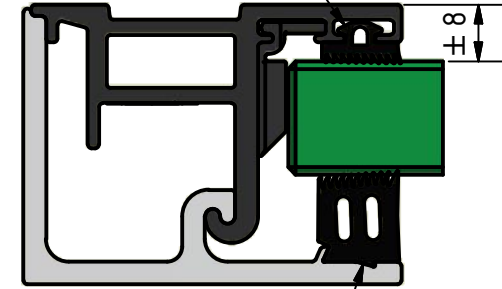

10mm

16.9102.250.60

16.9203.250.60

12mm

16.9102.250.60

16.9202.250.60

15mm

16.9101.250.60

16.9204.250.60

16mm

16.9101.250.60

16.9203.250.60

19mm

16.9101.250.60

16.9202.250.60

20mm

16.9101.250.60

16.9201.250.60

Designed by IOL	Created	Modified	Comment	
		Description Juliet balcony 2-pcs. set incl. rubberset for 16-17.5mm glass thickness H=1000mm aluminum mill finish		
		Article number	Size A4	Scale 1 : 7