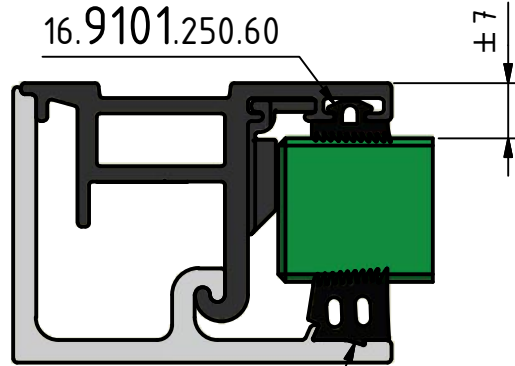

16.9204.250.60

16mm

16.9101.250.60

16.9203.250.60

19mm

16.9101.250.60

16.9202.250.60

20mm

16.9101.250.60

16.9201.250.60

Designed by IOL	Created	Modified	Comment	
		Description Juliet balcony 2-pcs. set incl. rubberset for 16-17.5mm glass thickness H=1000mm aluminum mill finish		
		Article number	Size A4	Scale 1 : 7