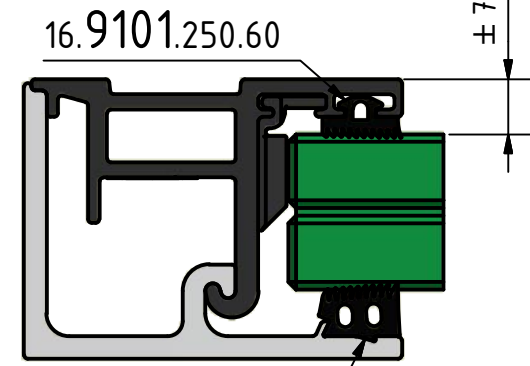

16.9204.250.60

16mm

16.9101.250.60

16.9203.250.60

19mm

16.9101.250.60

16.9202.250.60

20mm

16.9101.250.60

16.9201.250.60

Designed by IOL	Created	Modified	Comment	
		Description Juliet balcony 2-pcs. set incl. rubberset for 16-17.5mm glass thickness H=1000mm aluminum mill finish		
		Article number	Size A4	Scale 1 : 7