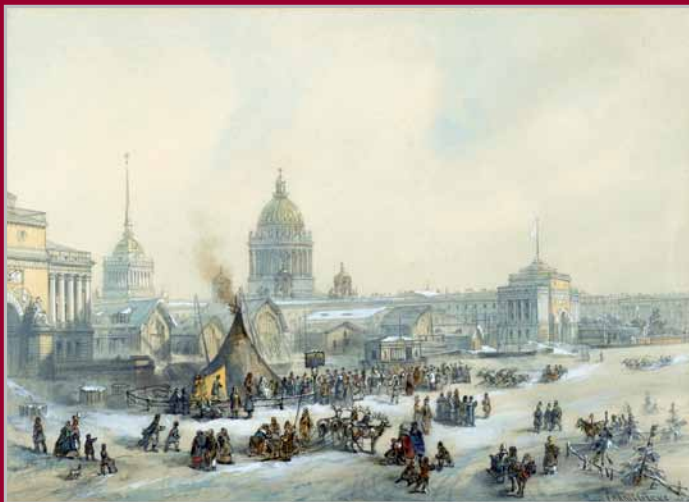

S P H I N X · F I N E · A R T

Edward Strubhan · Roy Bolton

СПЕЦИАЛИСТЫ ПО РУССКОМУ
ИСКУССТВУ И СТАРЫМ МАСТЕРАМ

SPECIALISTS IN
RUSSIAN & OLD MASTER PAINTINGS

ИОСИФ ИОСИФОВИЧ ШАРЛЕМАНЬ
Ледяная Ярмарка на Неве, Санкт-Петербурге

JOSEPH JOSEFOVICH CHARLEMAGNE
Ice Fair on the Neva River, St. Petersburg

125 Kensington Church Street • London • W8 7LP
+44 20 7313 8040
info@sphinxfineart.com • www.sphinxfineart.com

Алиса Порет/Alisa Poret
Калевала. Невеста / Kalevala. A Bride
Оригинал иллюстрации к книге. 1932
Original illustration. 1932