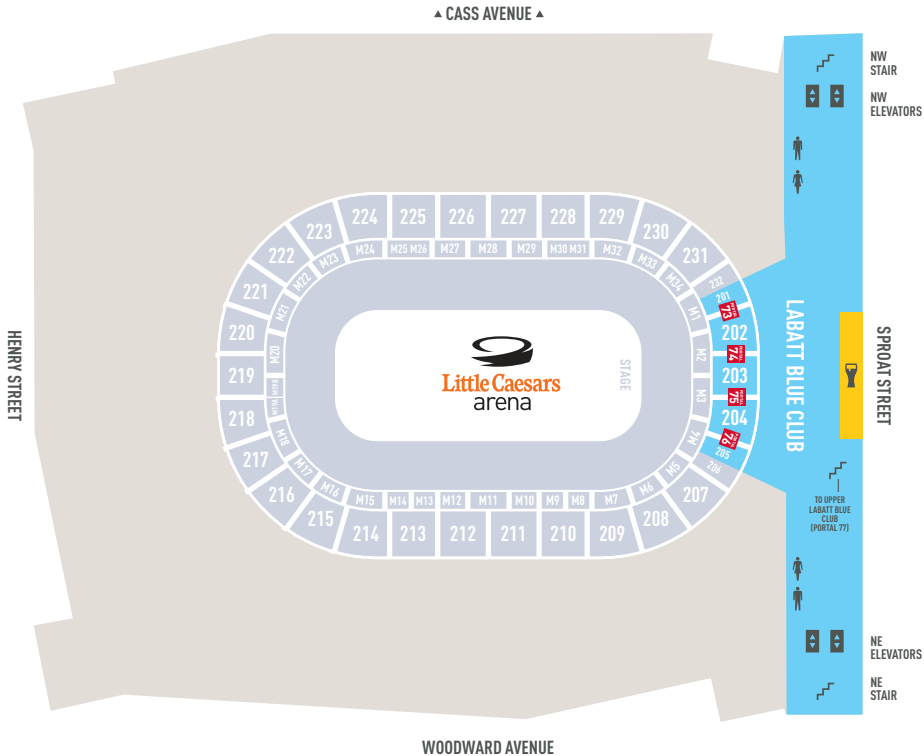

5 - MICHIGAN FIRST GONDOLAS

4 - LABATT BLUE CLUB

3 - UPPER CONCOURSE

2 - BLUE CROSS SUITES

1 - STREET LEVEL CONCOURSE

CL - CLUB LEVEL

EL - EVENT LEVEL

KEY

-  BAR
-  RESTROOM
-  STAIRS
-  ESCALATOR
-  ELEVATOR
-  RED WINGS ORGAN

5 - MICHIGAN FIRST GONDOLAS

4 - LABATT BLUE CLUB

3 - UPPER CONCOURSE

2 - BLUE CROSS SUITES

1 - STREET LEVEL CONCOURSE

CL - CLUB LEVEL

EL - EVENT LEVEL

KEY

- BAR
- CLUB
- RESTROOM
- STAIRS
- ELEVATOR

- 5 - MICHIGAN FIRST GONDOLAS
- 4 - LABATT BLUE CLUB
- 3 - UPPER CONCOURSE
- 2 - BLUE CROSS SUITES
- 1 - STREET LEVEL CONCOURSE
- CL - CLUB LEVEL
- EL - EVENT LEVEL

KEY

- CLUB
- RESTROOM
- FAMILY RESTROOM
- STAIRS
- ESCALATOR
- ELEVATOR
- CONCIERGE

Little Caesars arena

- 5 - MICHIGAN FIRST GONDOLAS
- 4 - LABATT BLUE CLUB
- 3 - UPPER CONCOURSE
- 2 - BLUE CROSS SUITES
- 1 - STREET LEVEL CONCOURSE**
- CL - CLUB LEVEL
- EL - EVENT LEVEL