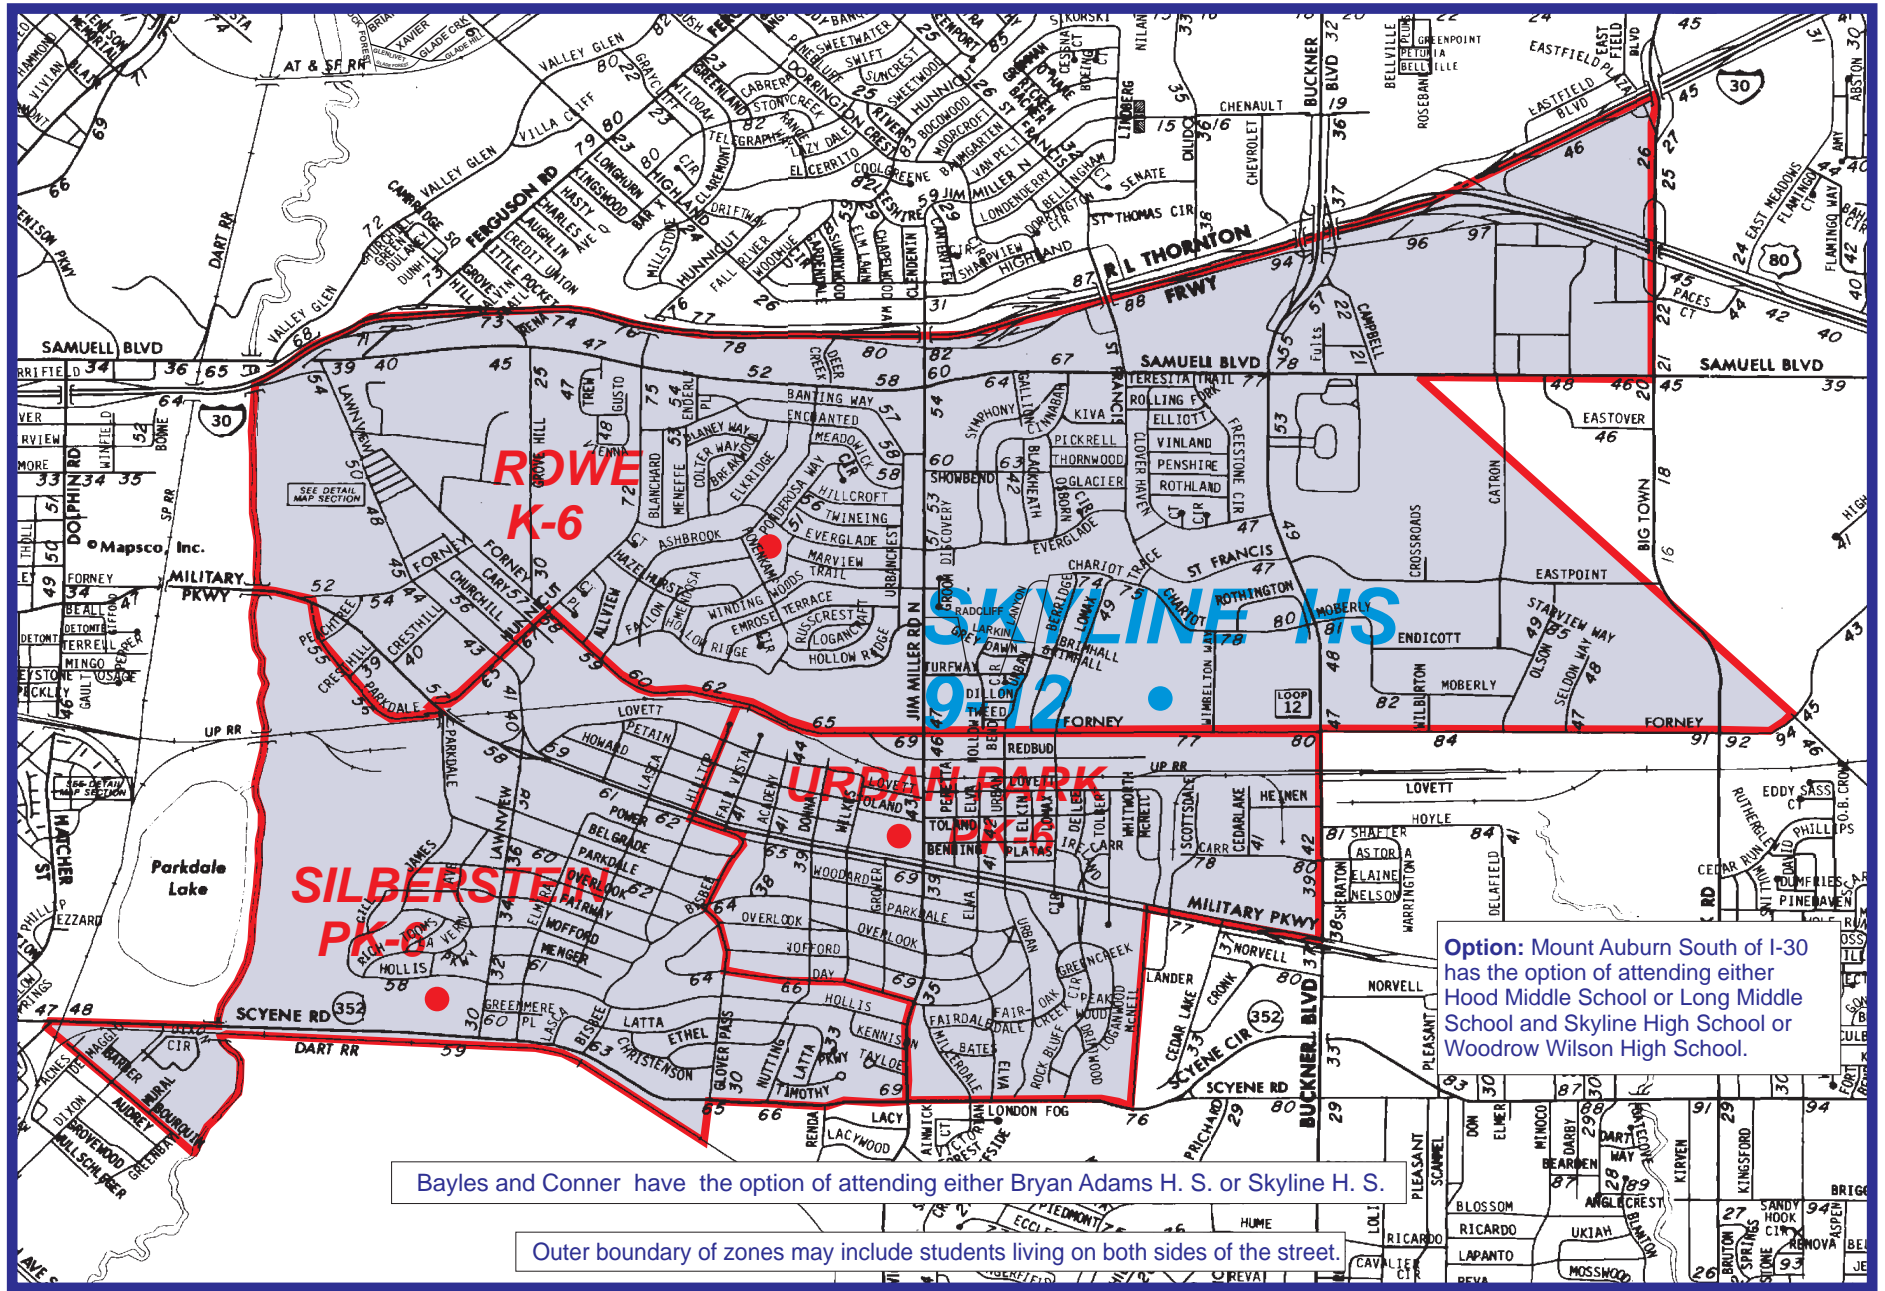

2005 Skyline High School (9-12) Attendance Zone

Option: Mount Auburn South of I-30 has the option of attending either Hood Middle School or Long Middle School and Skyline High School or Woodrow Wilson High School.

Bayles and Conner have the option of attending either Bryan Adams H. S. or Skyline H. S.

Outer boundary of zones may include students living on both sides of the street.