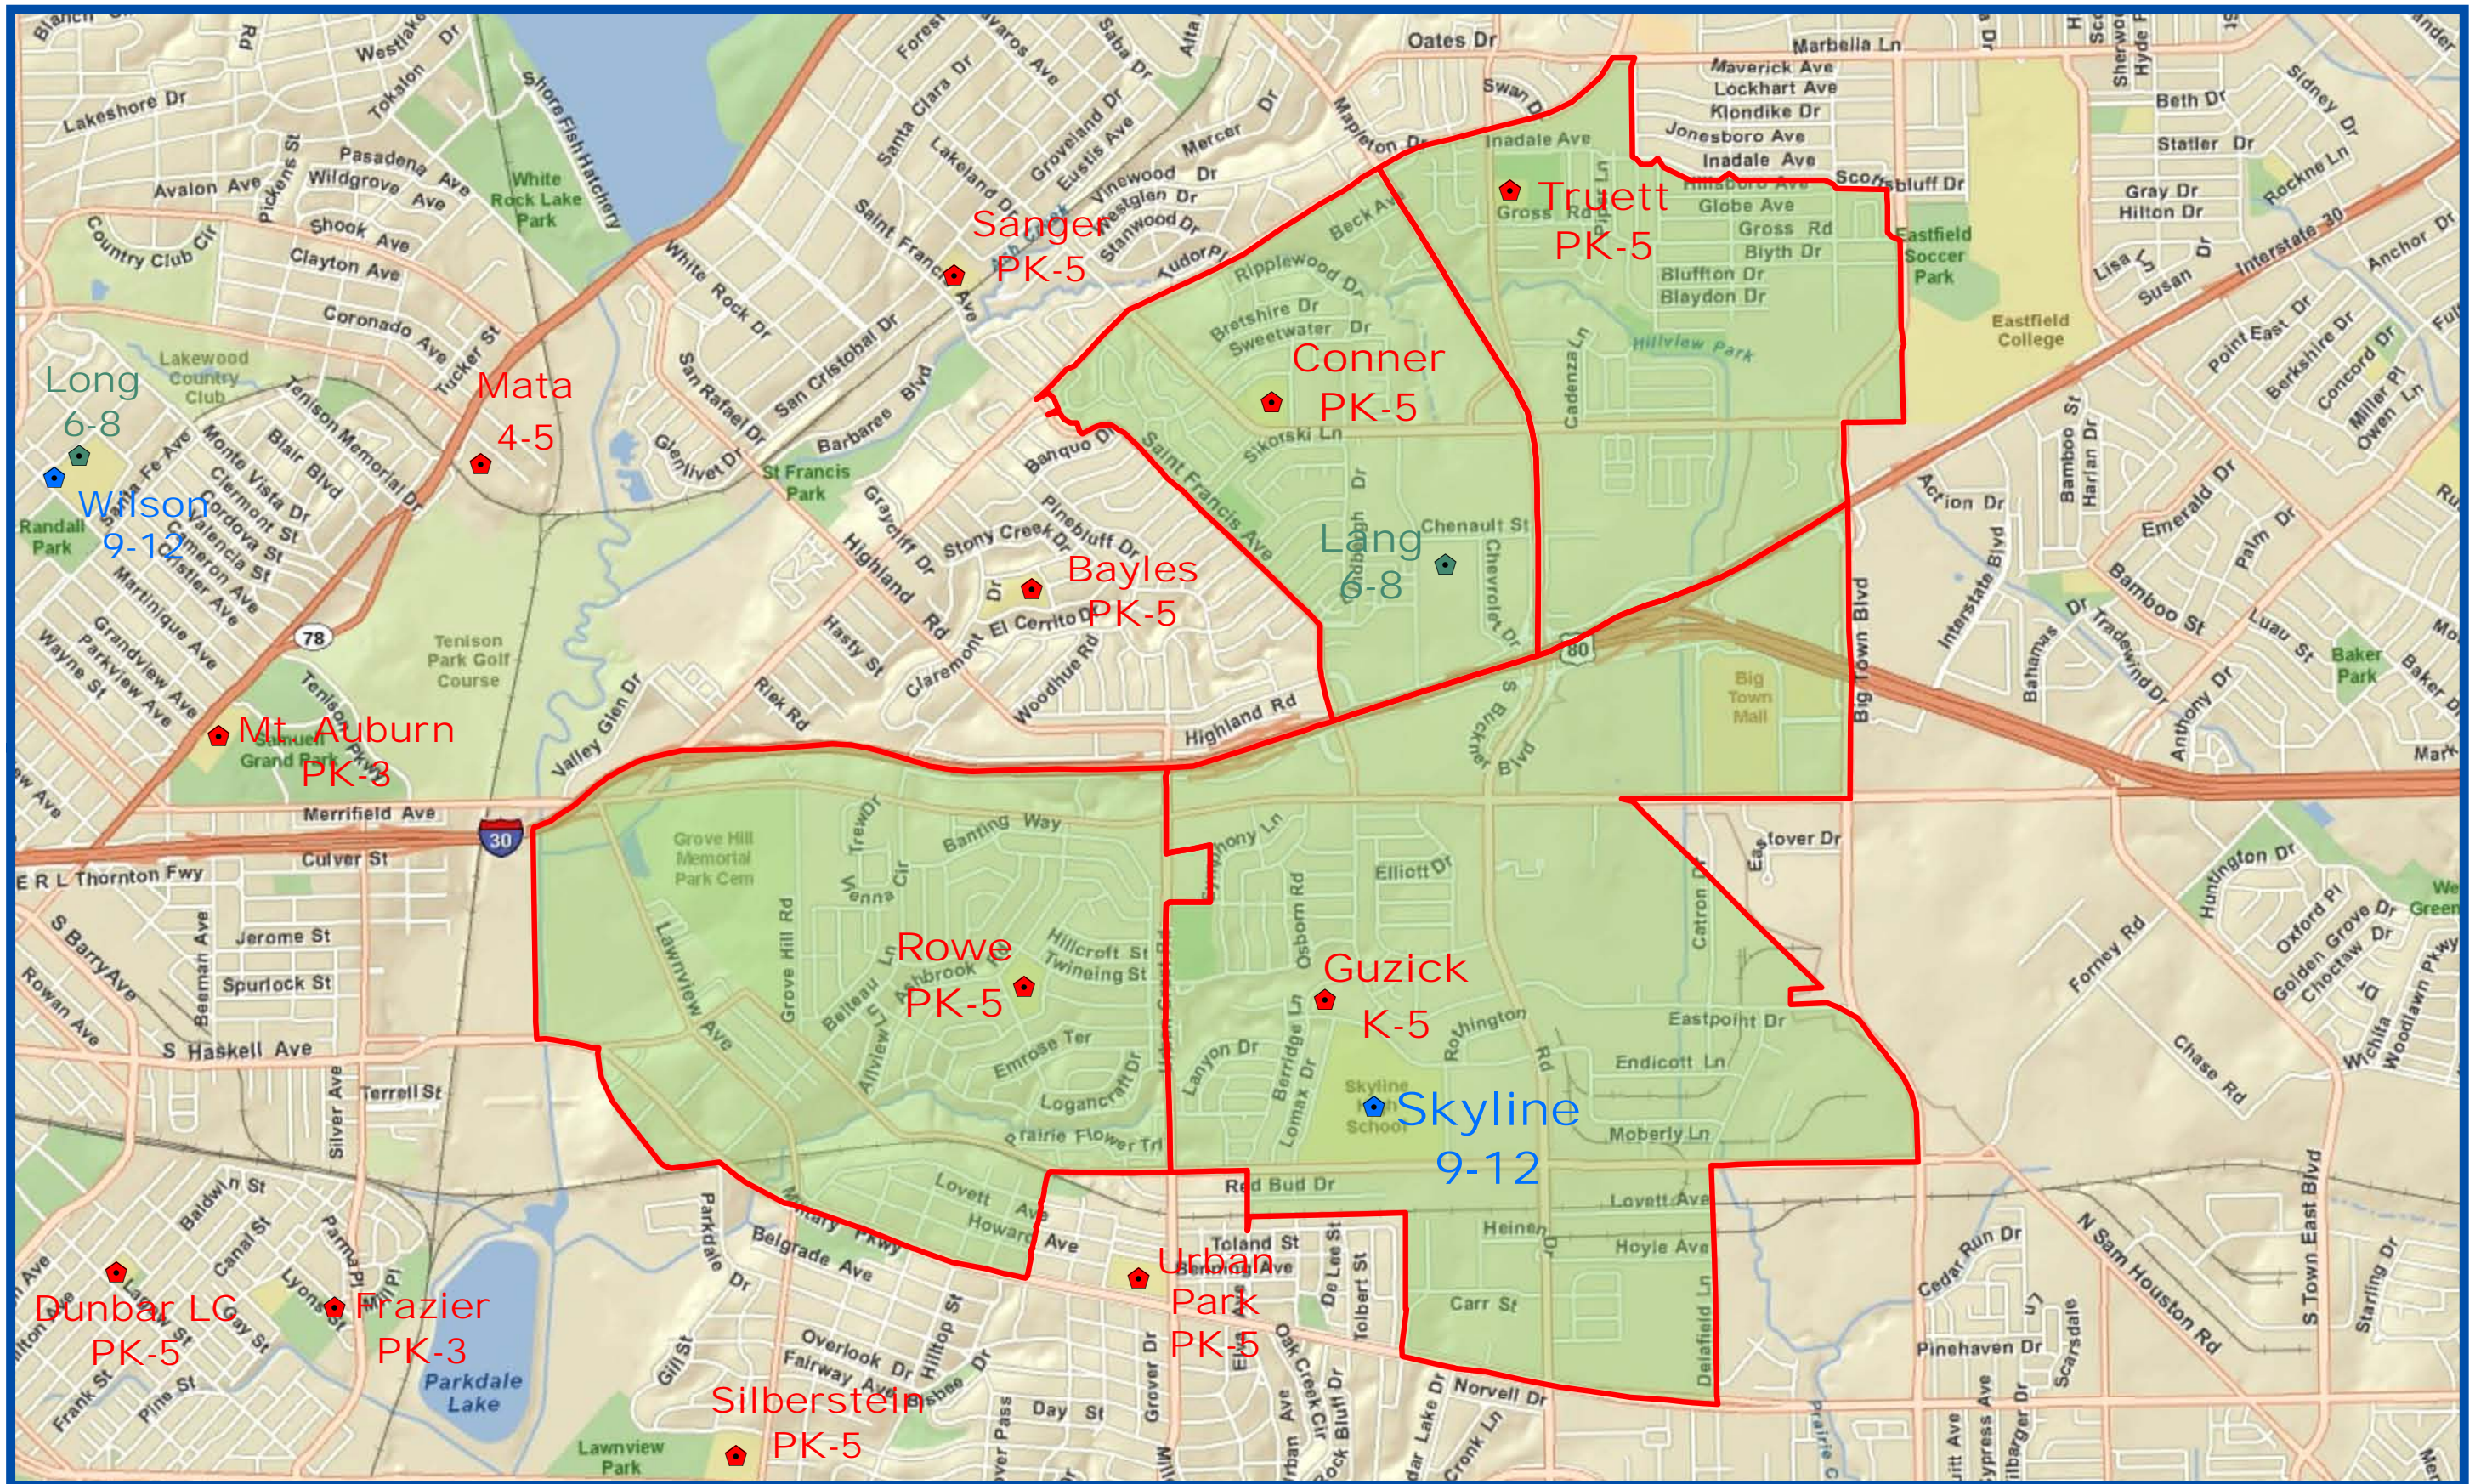

Fall 2011  
Skyline High School Attendance Zone  
Grades 9-12

Outer boundary of zone may include students living on both sides of the street.