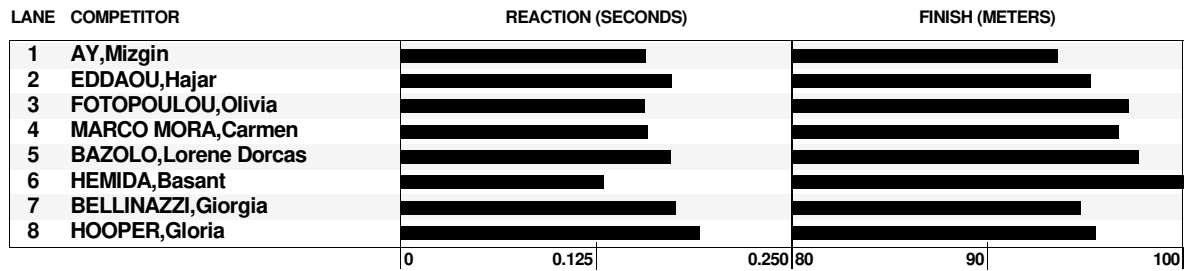

RESULTS

RANK	BIB	SURNAME & NAME	NOC	DATE OF BIRTH	LANE	R.T.	TIME
WR	10.49	GRIFFITH-JOYNER Florence	USA	1959	INDIANAPOLIS		16 JUL 1988
CR	11.13	THANOU Ekaterini	GRE	1997	Bari		

As of 30/06/2022 at 20:21

(Wind: +0.5 m/s)

1	111	HEMIDA Basant	EGY	28 SEP 1996	6	0.130	11.10
2	369	BAZOLO Lorene Dorcas	POR	04 MAY 1983	5	0.173	11.36
3	86	FOTOPOULOU Olivia	CYP	20 DEC 1996	3	0.156	11.42
4	126	MARCO MORA Carmen	ESP	17 DEC 1999	4	0.158	11.48
5	255	HOOPER Gloria	ITA	03 MAR 1992	8	0.191	11.62
6	321	EDDAOU Hajar	MAR	15 AUG 1999	2	0.174	11.65
7	243	BELLINAZZI Giorgia	ITA	20 JUL 2000	7	0.176	11.71
8	434	AY Mizgin	TUR	01 JAN 2000	1	0.157	11.86

Details:

Start time:20:20

Temperature:+23°C

Humidity:80%

Legend

DNF = Did Not Finish
DQ = Disqualified
R.T. = Reaction

DNS = Did Not Start
Fn = False Start