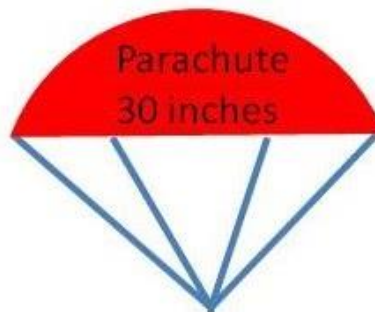

PAYLOAD INCLUDES:

Structure

- Styrofoam container

Components

- Communications
- Power
- Other

Experiments

- Instruments
- Sensors

Balloon

Long cord
≈ 4 meters

Parachute
closed

Payload

Parachute
30 inches

Payload

Burst
Balloon

After balloon
bursts, the
parachute
opens due to
not being pulled
up tightly
anymore