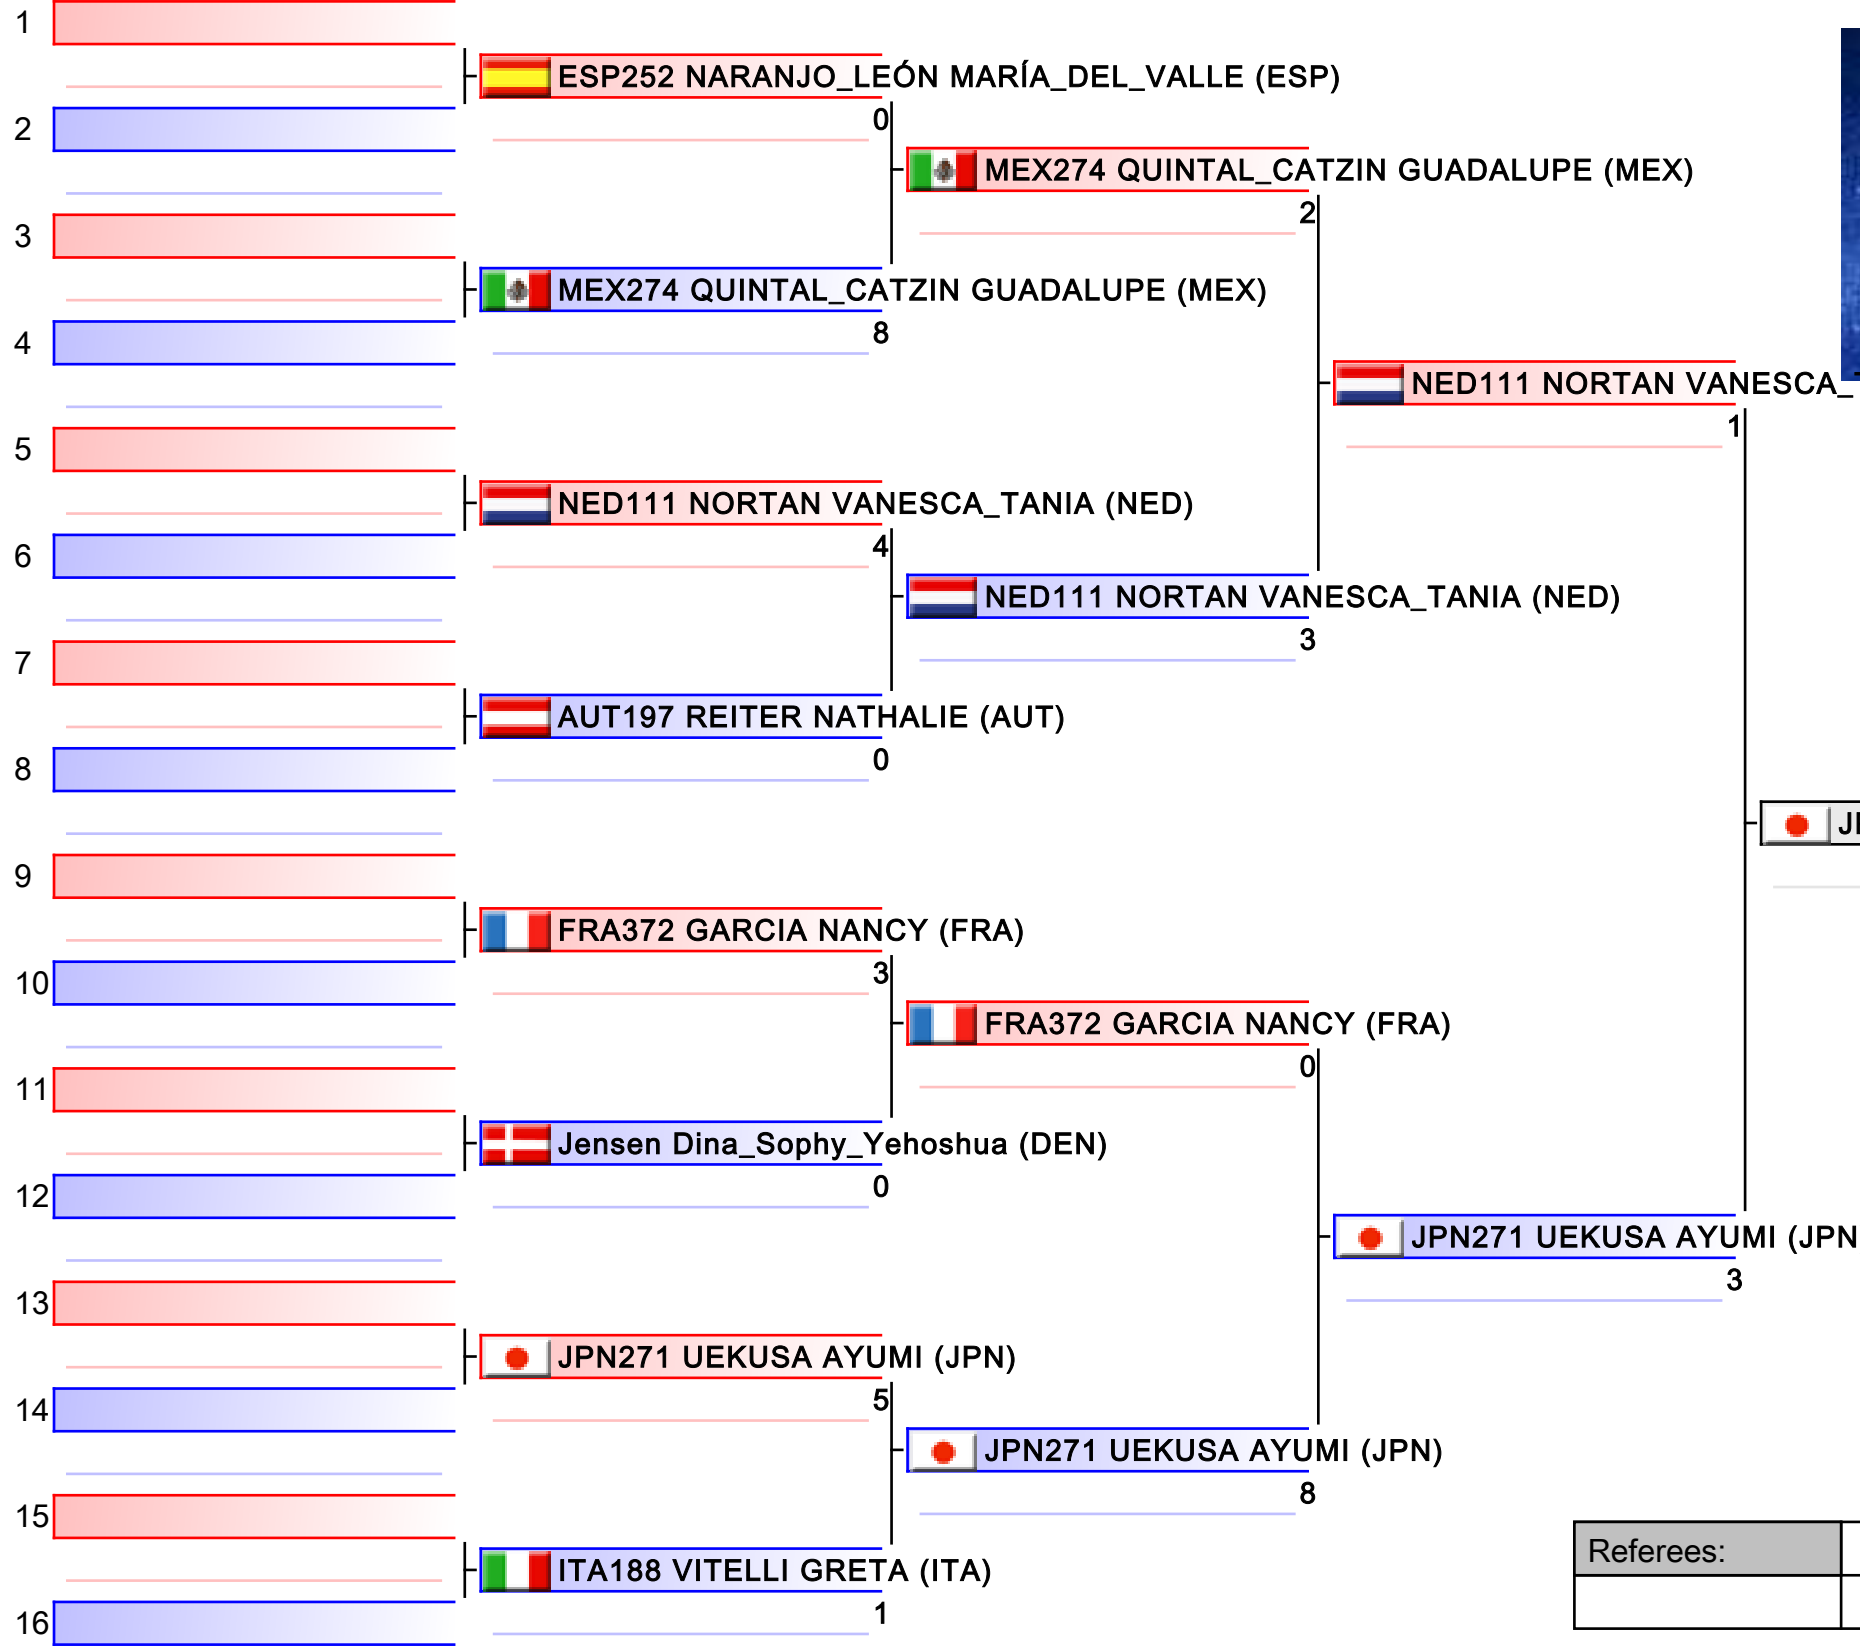

1. AIT_IBRAHIM NADEGE (FRA)
2. UEKUSA AYUMI (JPN)
3. FERRACUTI CLIO (FIJLKAM)
3. FLORENTIN ANNE_LAURE (FRA)
5. Kovaleva Vera (FKSPb)
5. GARCIA NANCY (FRA)
7. Martinović Maša (KK Hercegovina-Zagreb)
7. NORTAN VANESCA_TANIA (NED)

Referees: