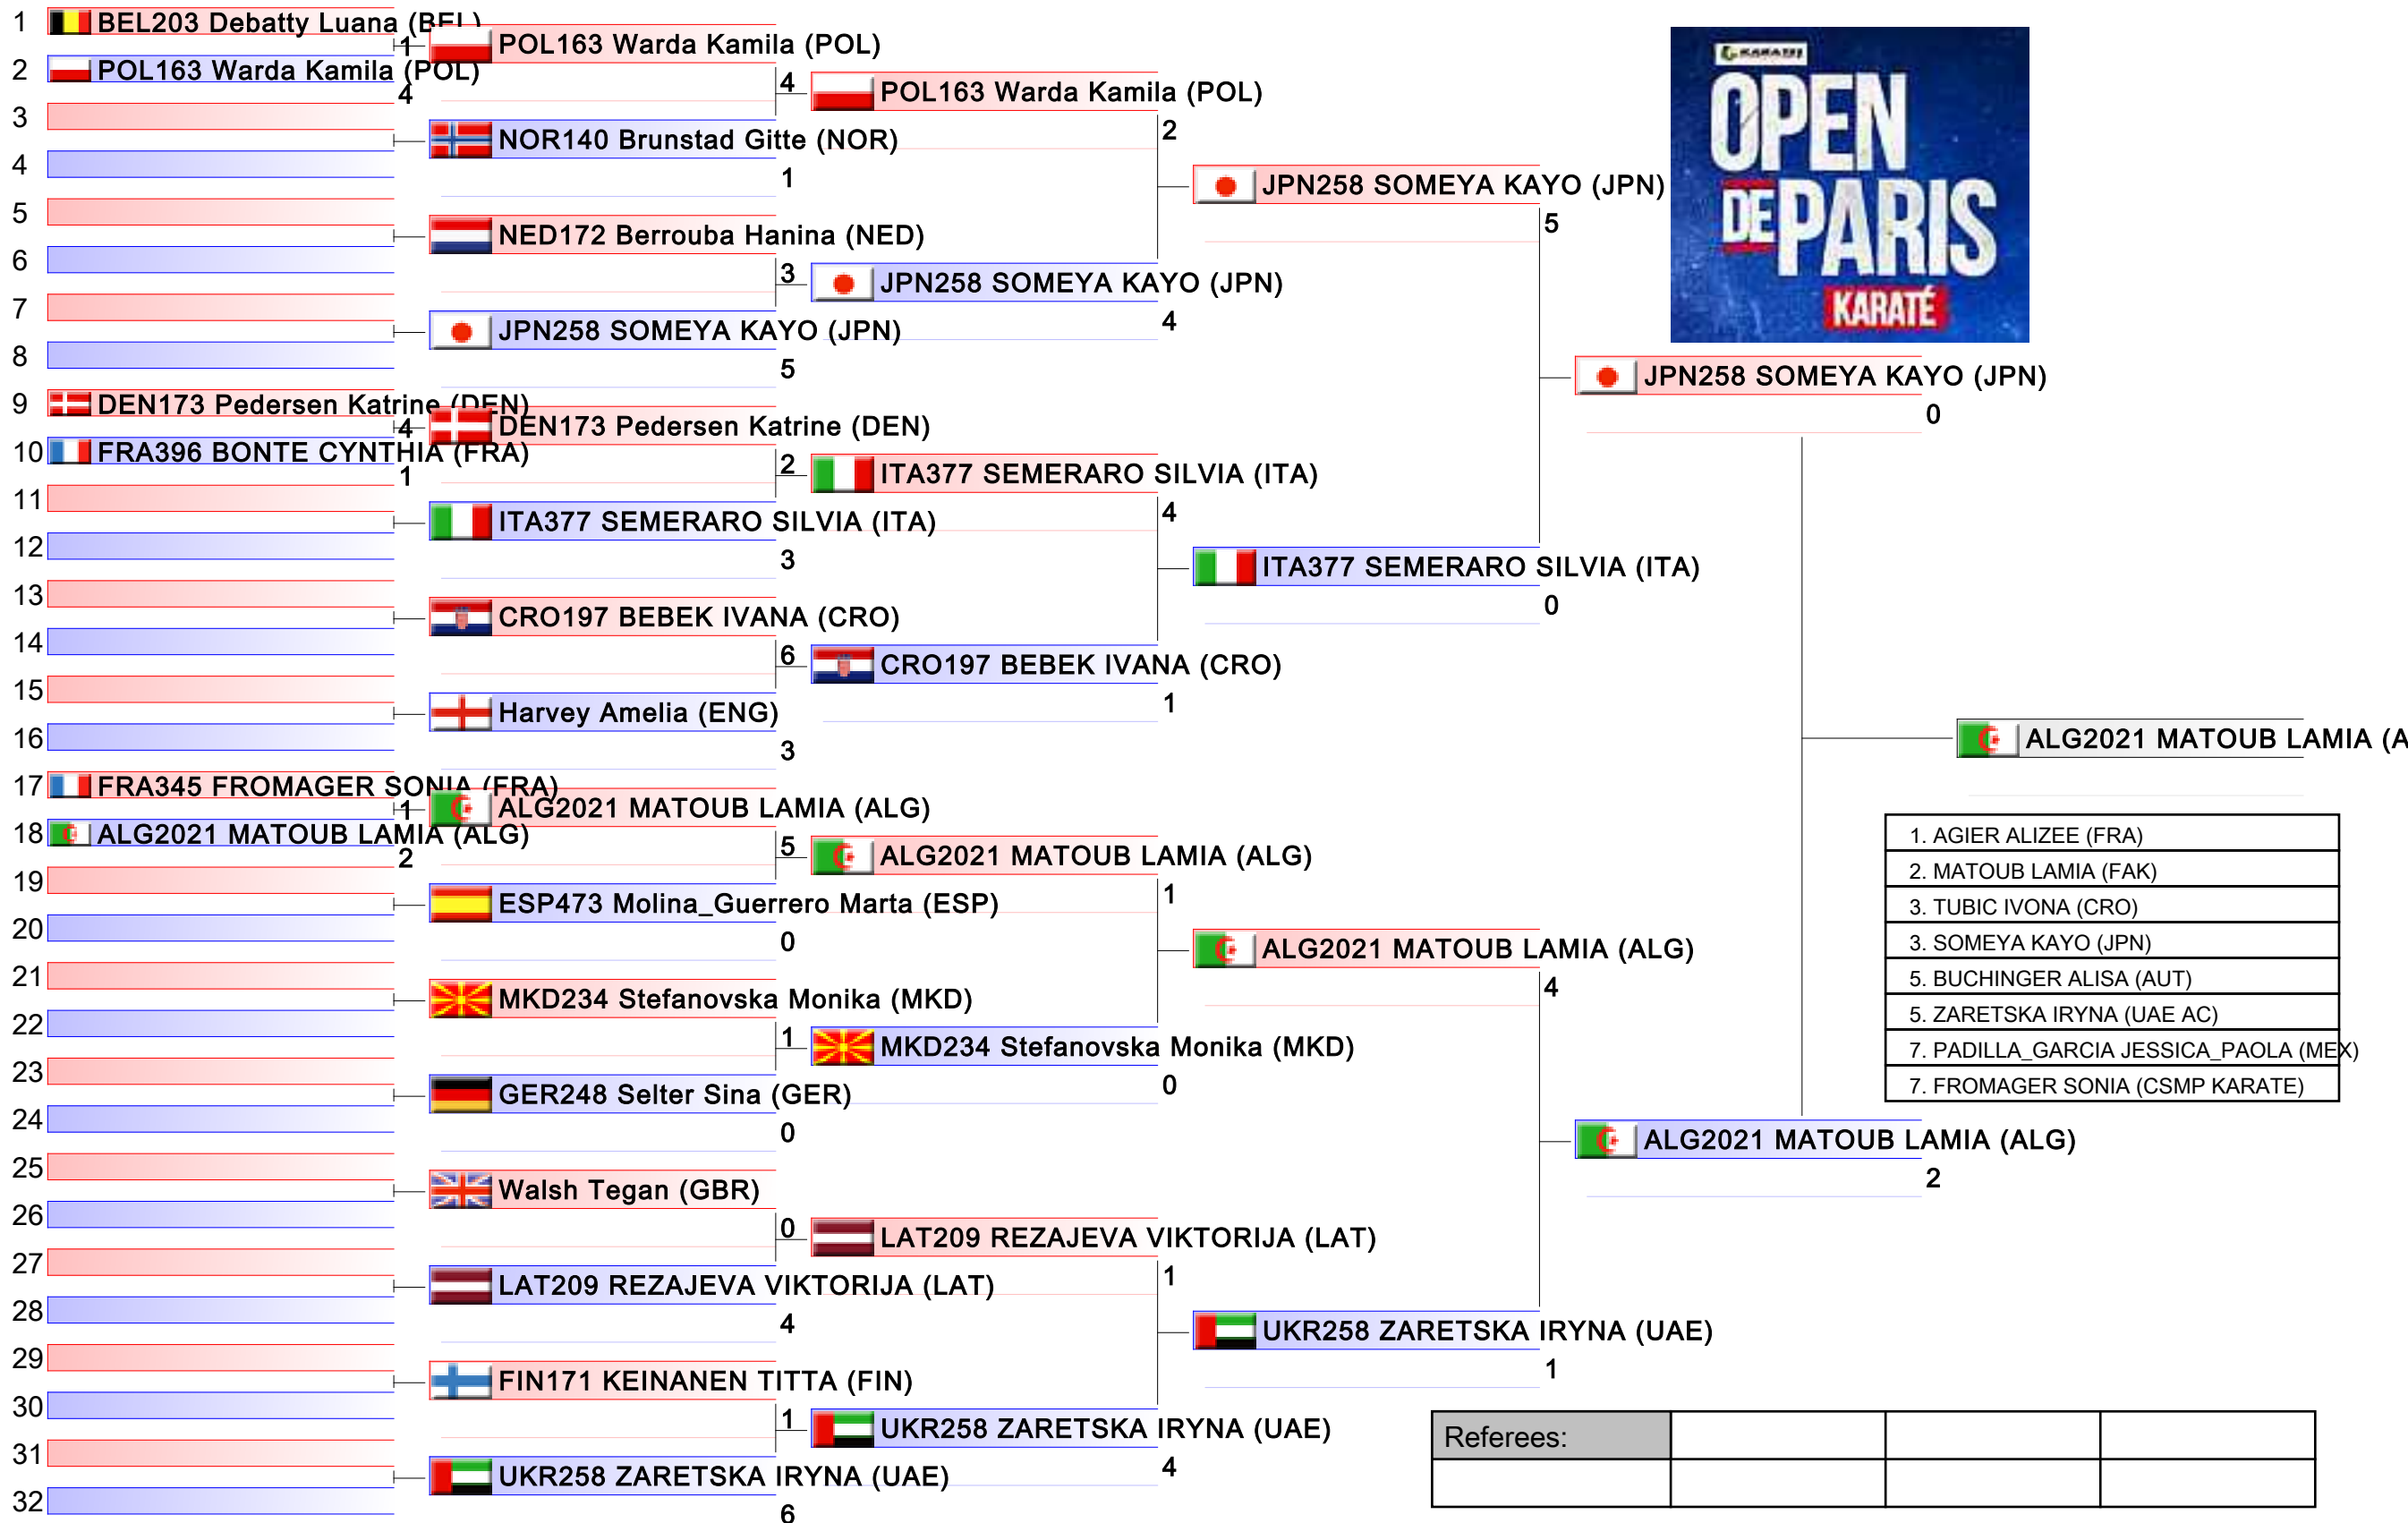

Female Kumite -68 Kg
Karate1 Premier League - Paris 2015

Tatami
3

Pool
1/2