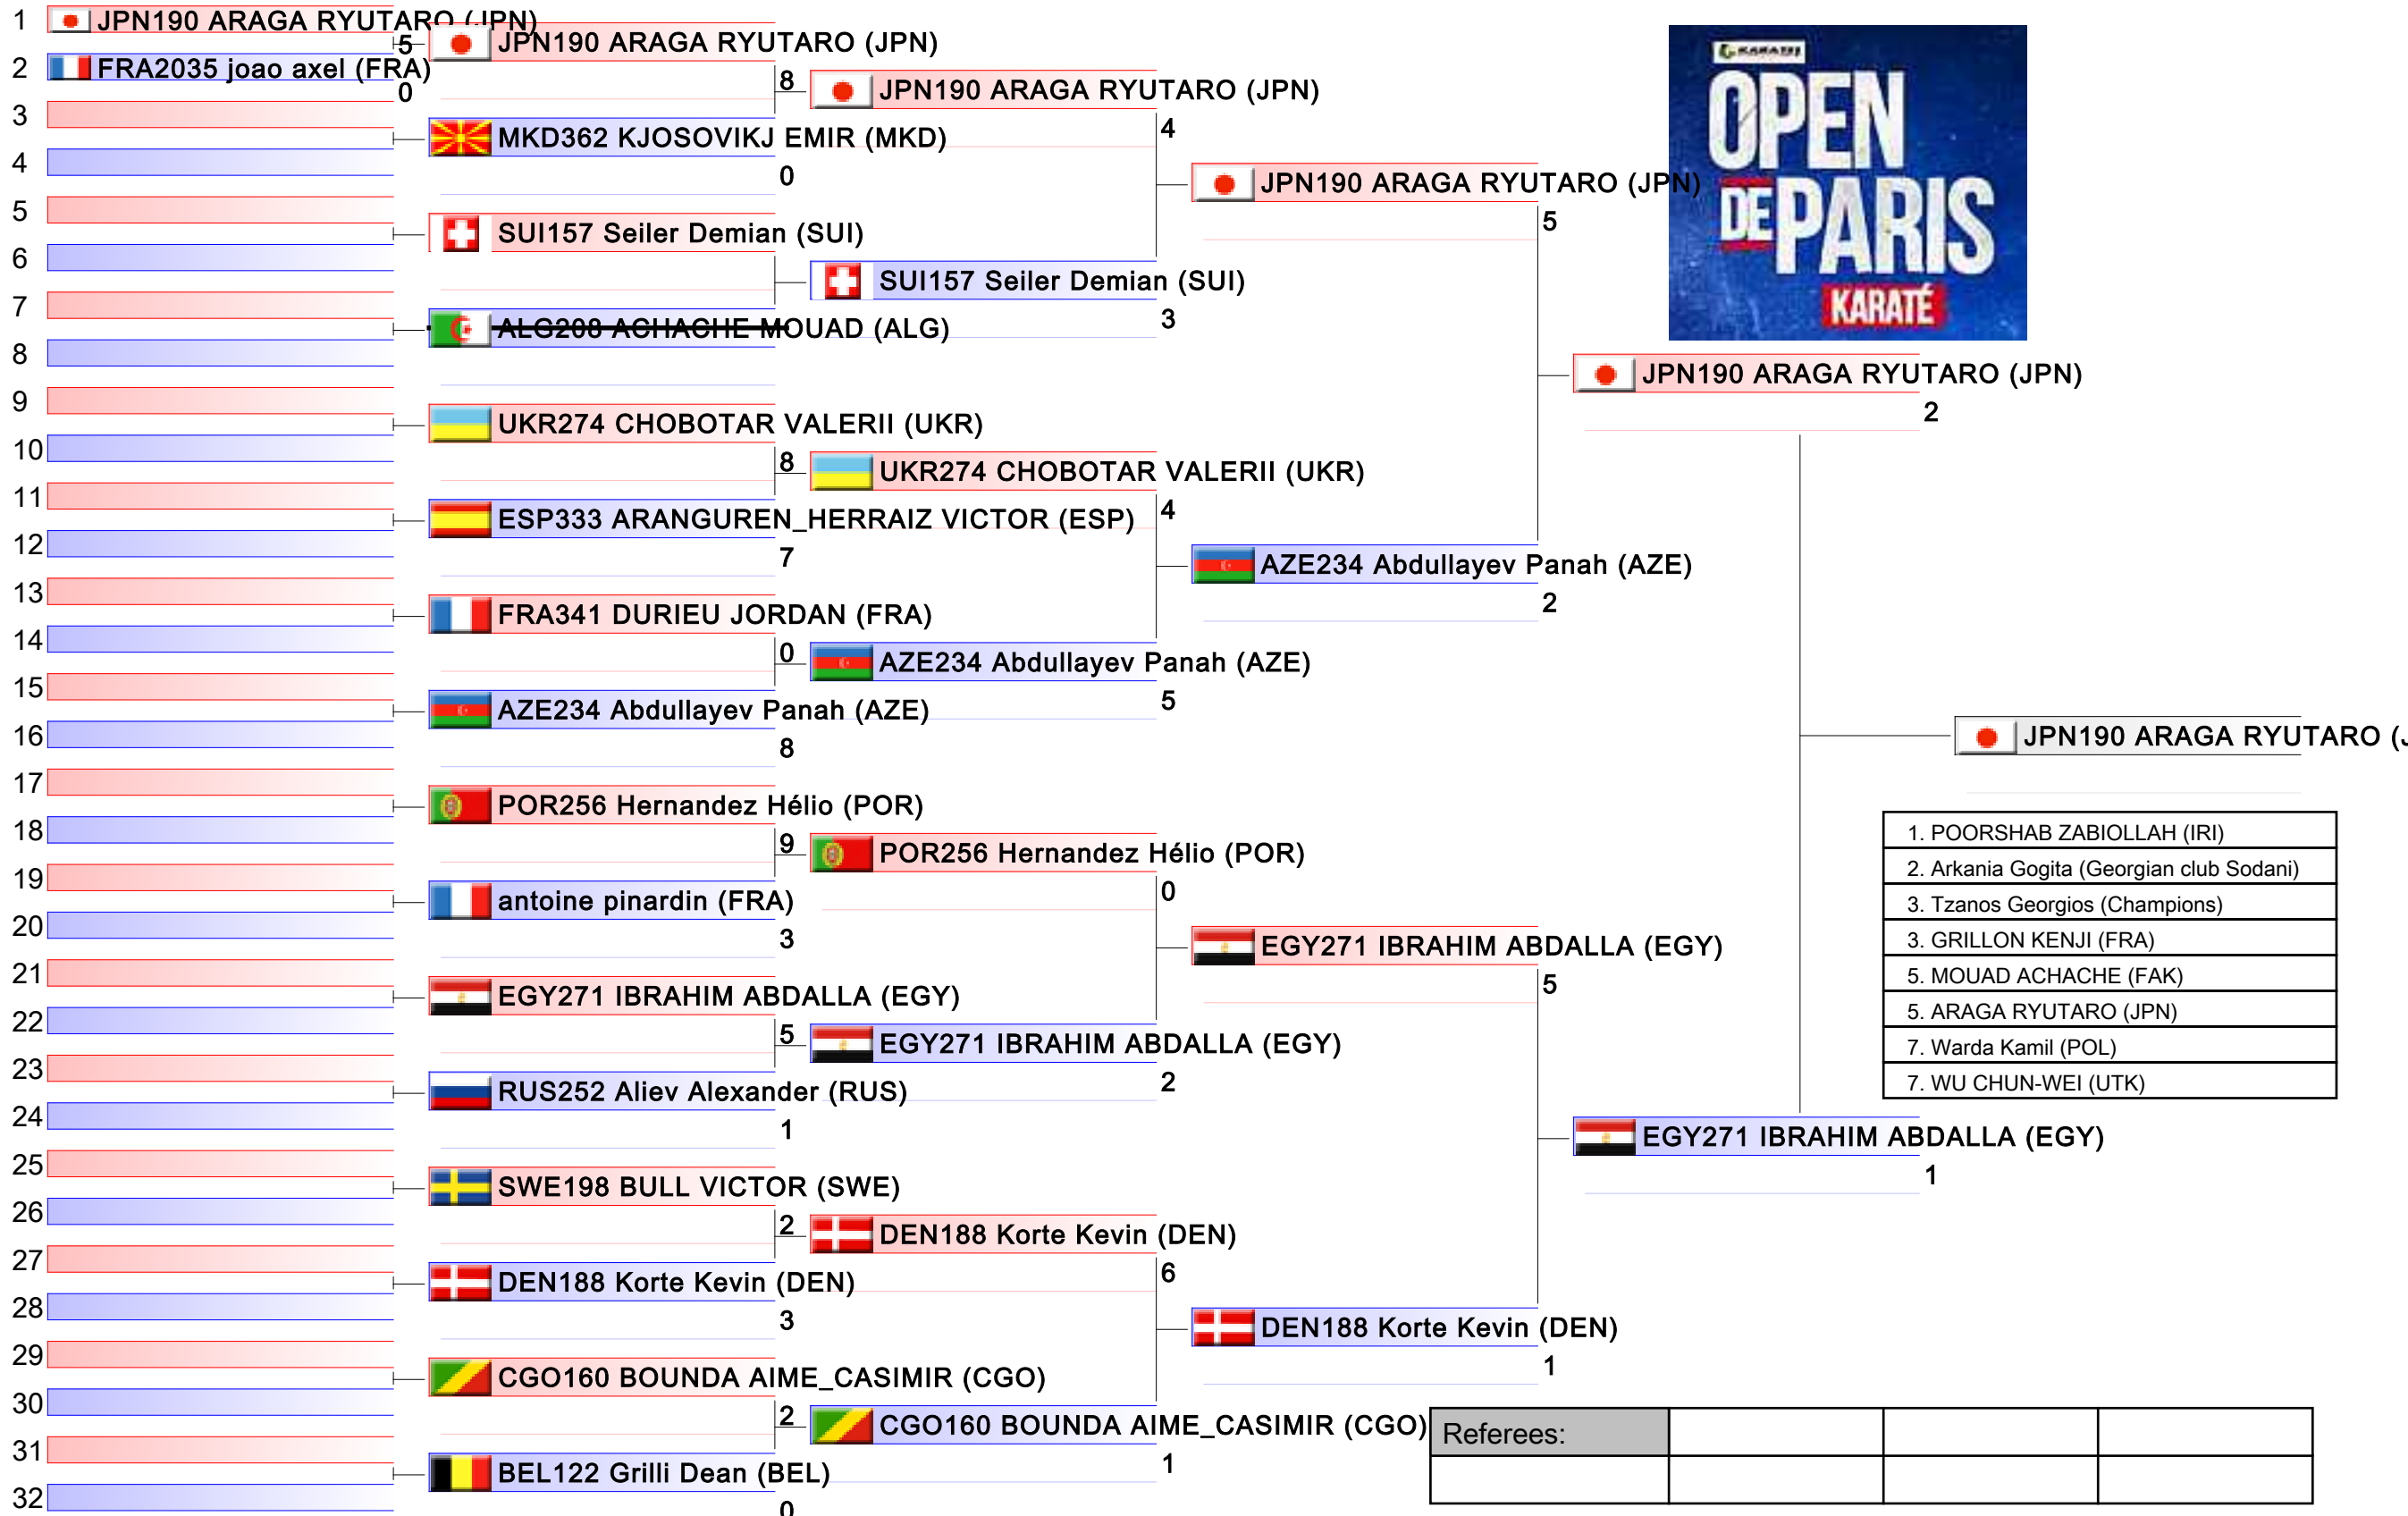

Male Kumite -84 Kg
Karate1 Premier League - Paris 2015

Tatami
4

Pool
4/4