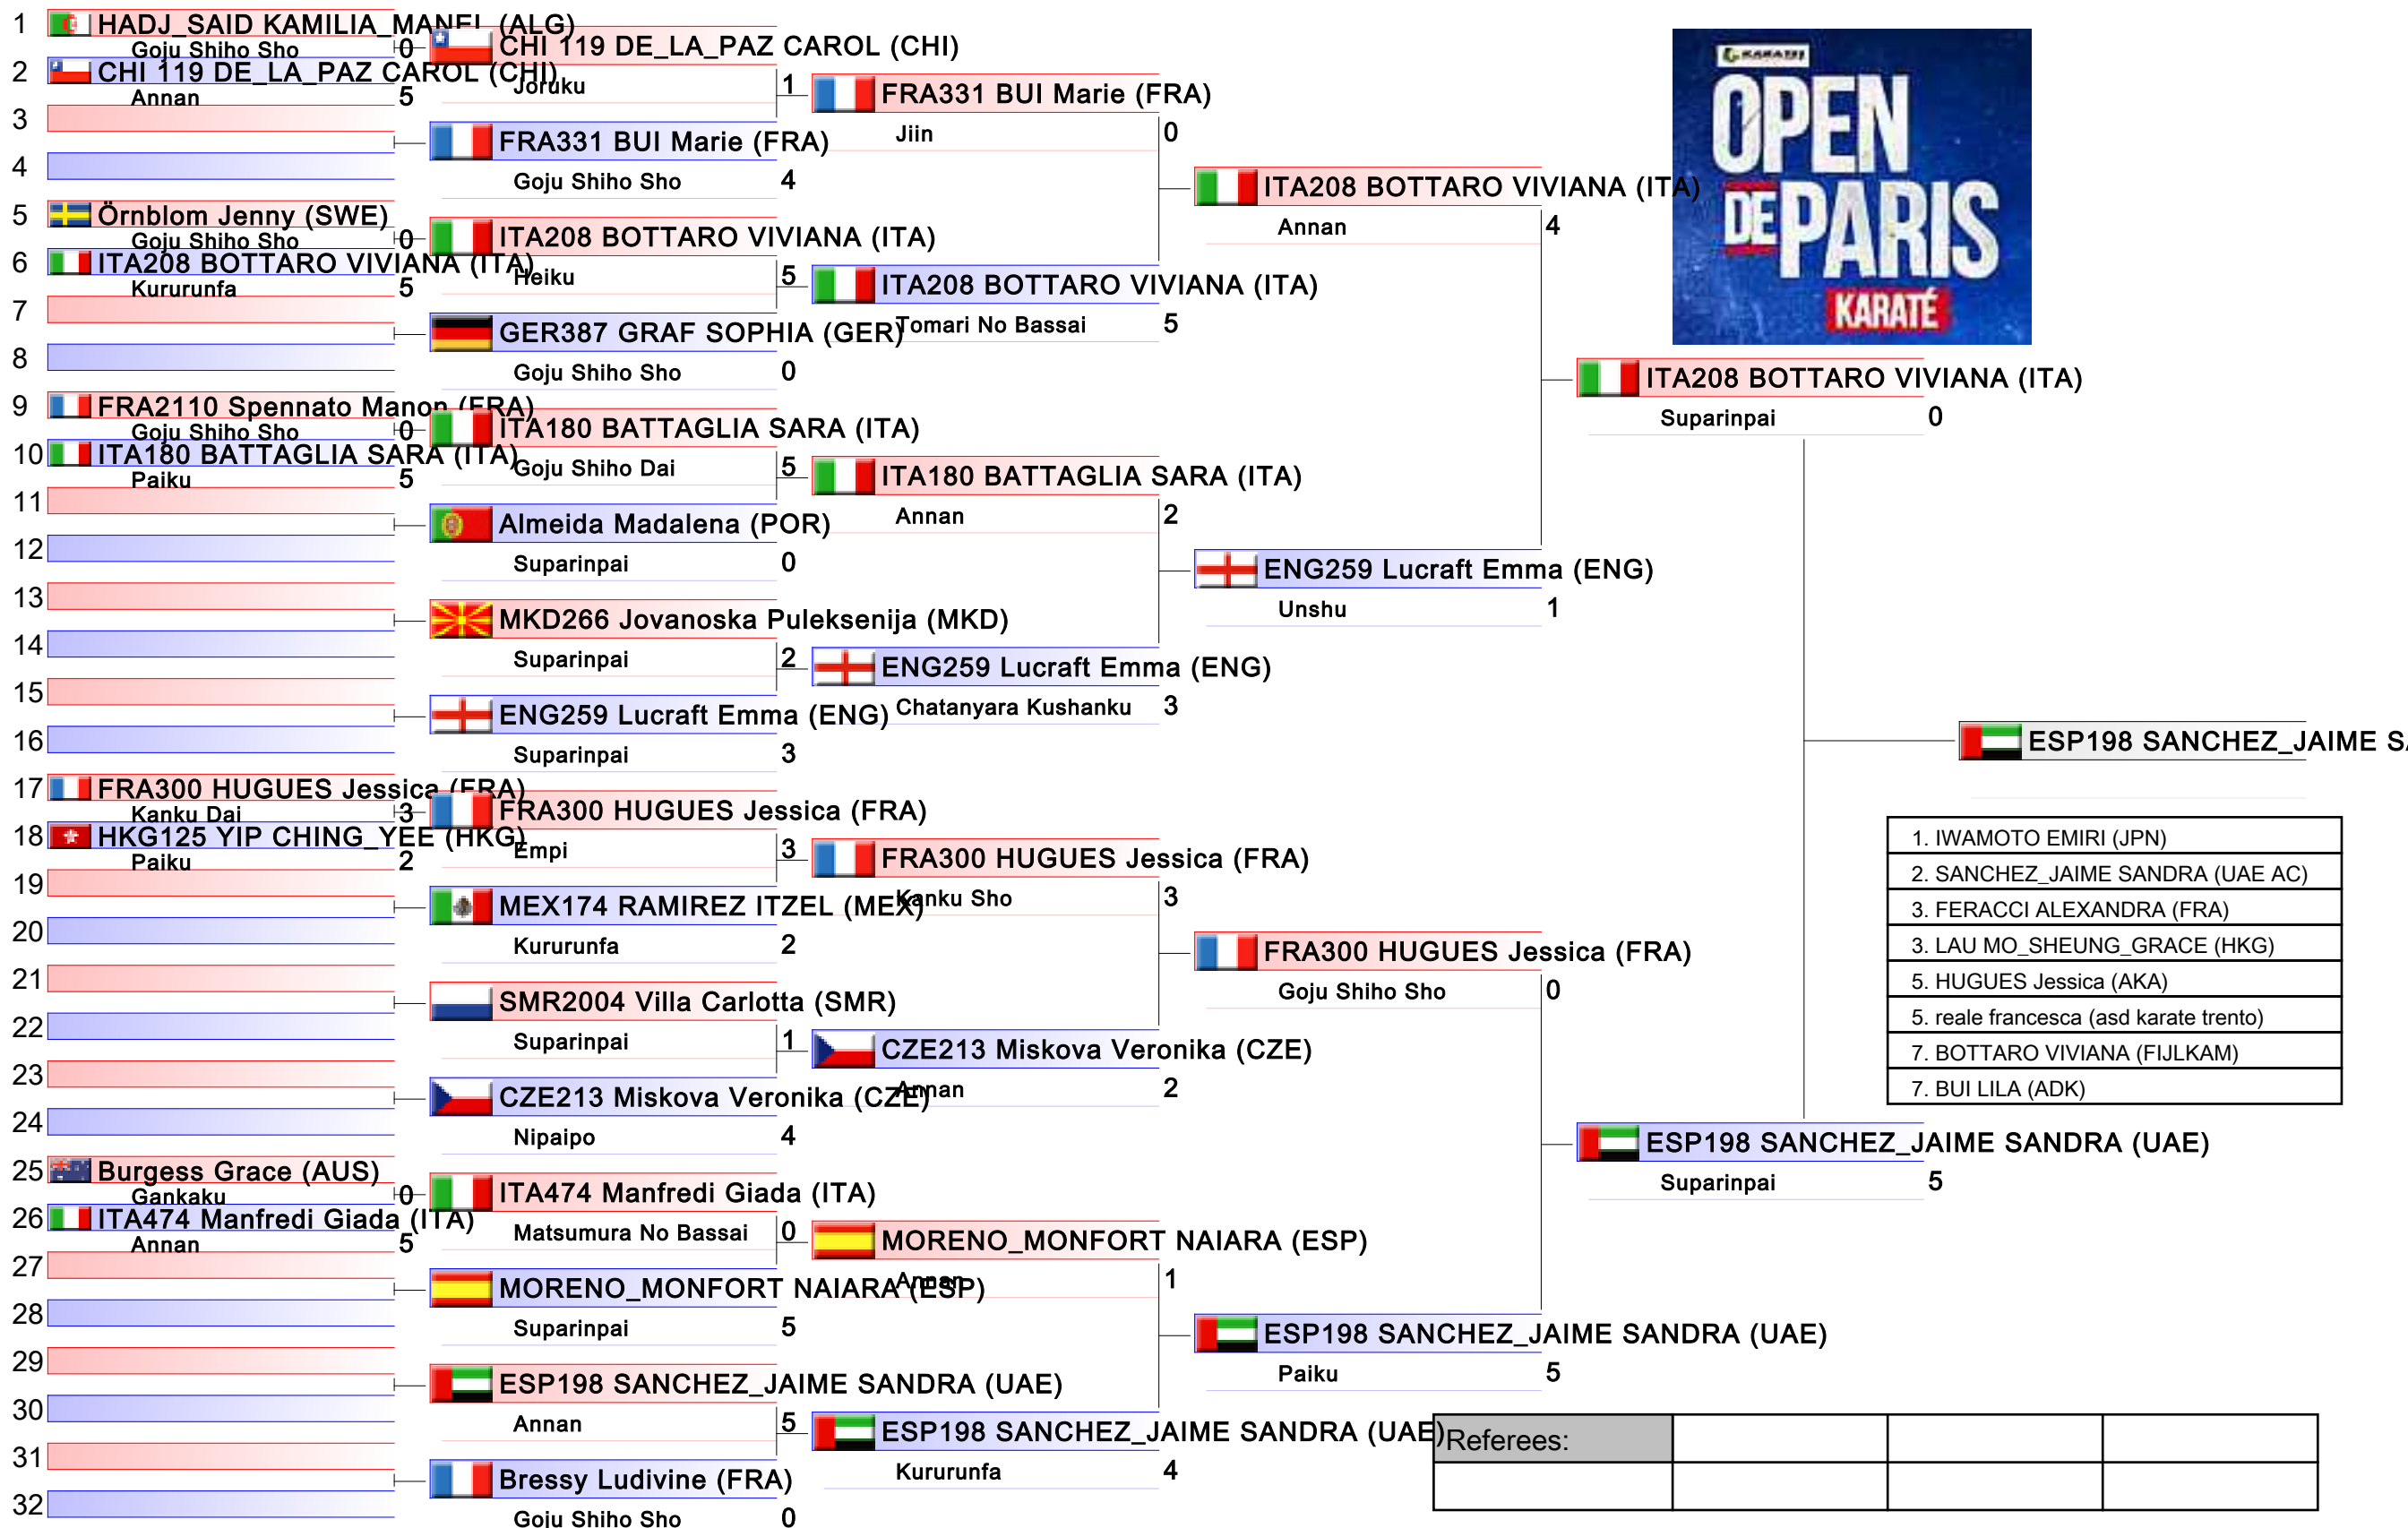

Female Kata

Karate1 Premier League - Paris 2015

Tatami
3

Pool
3/4

Referees: