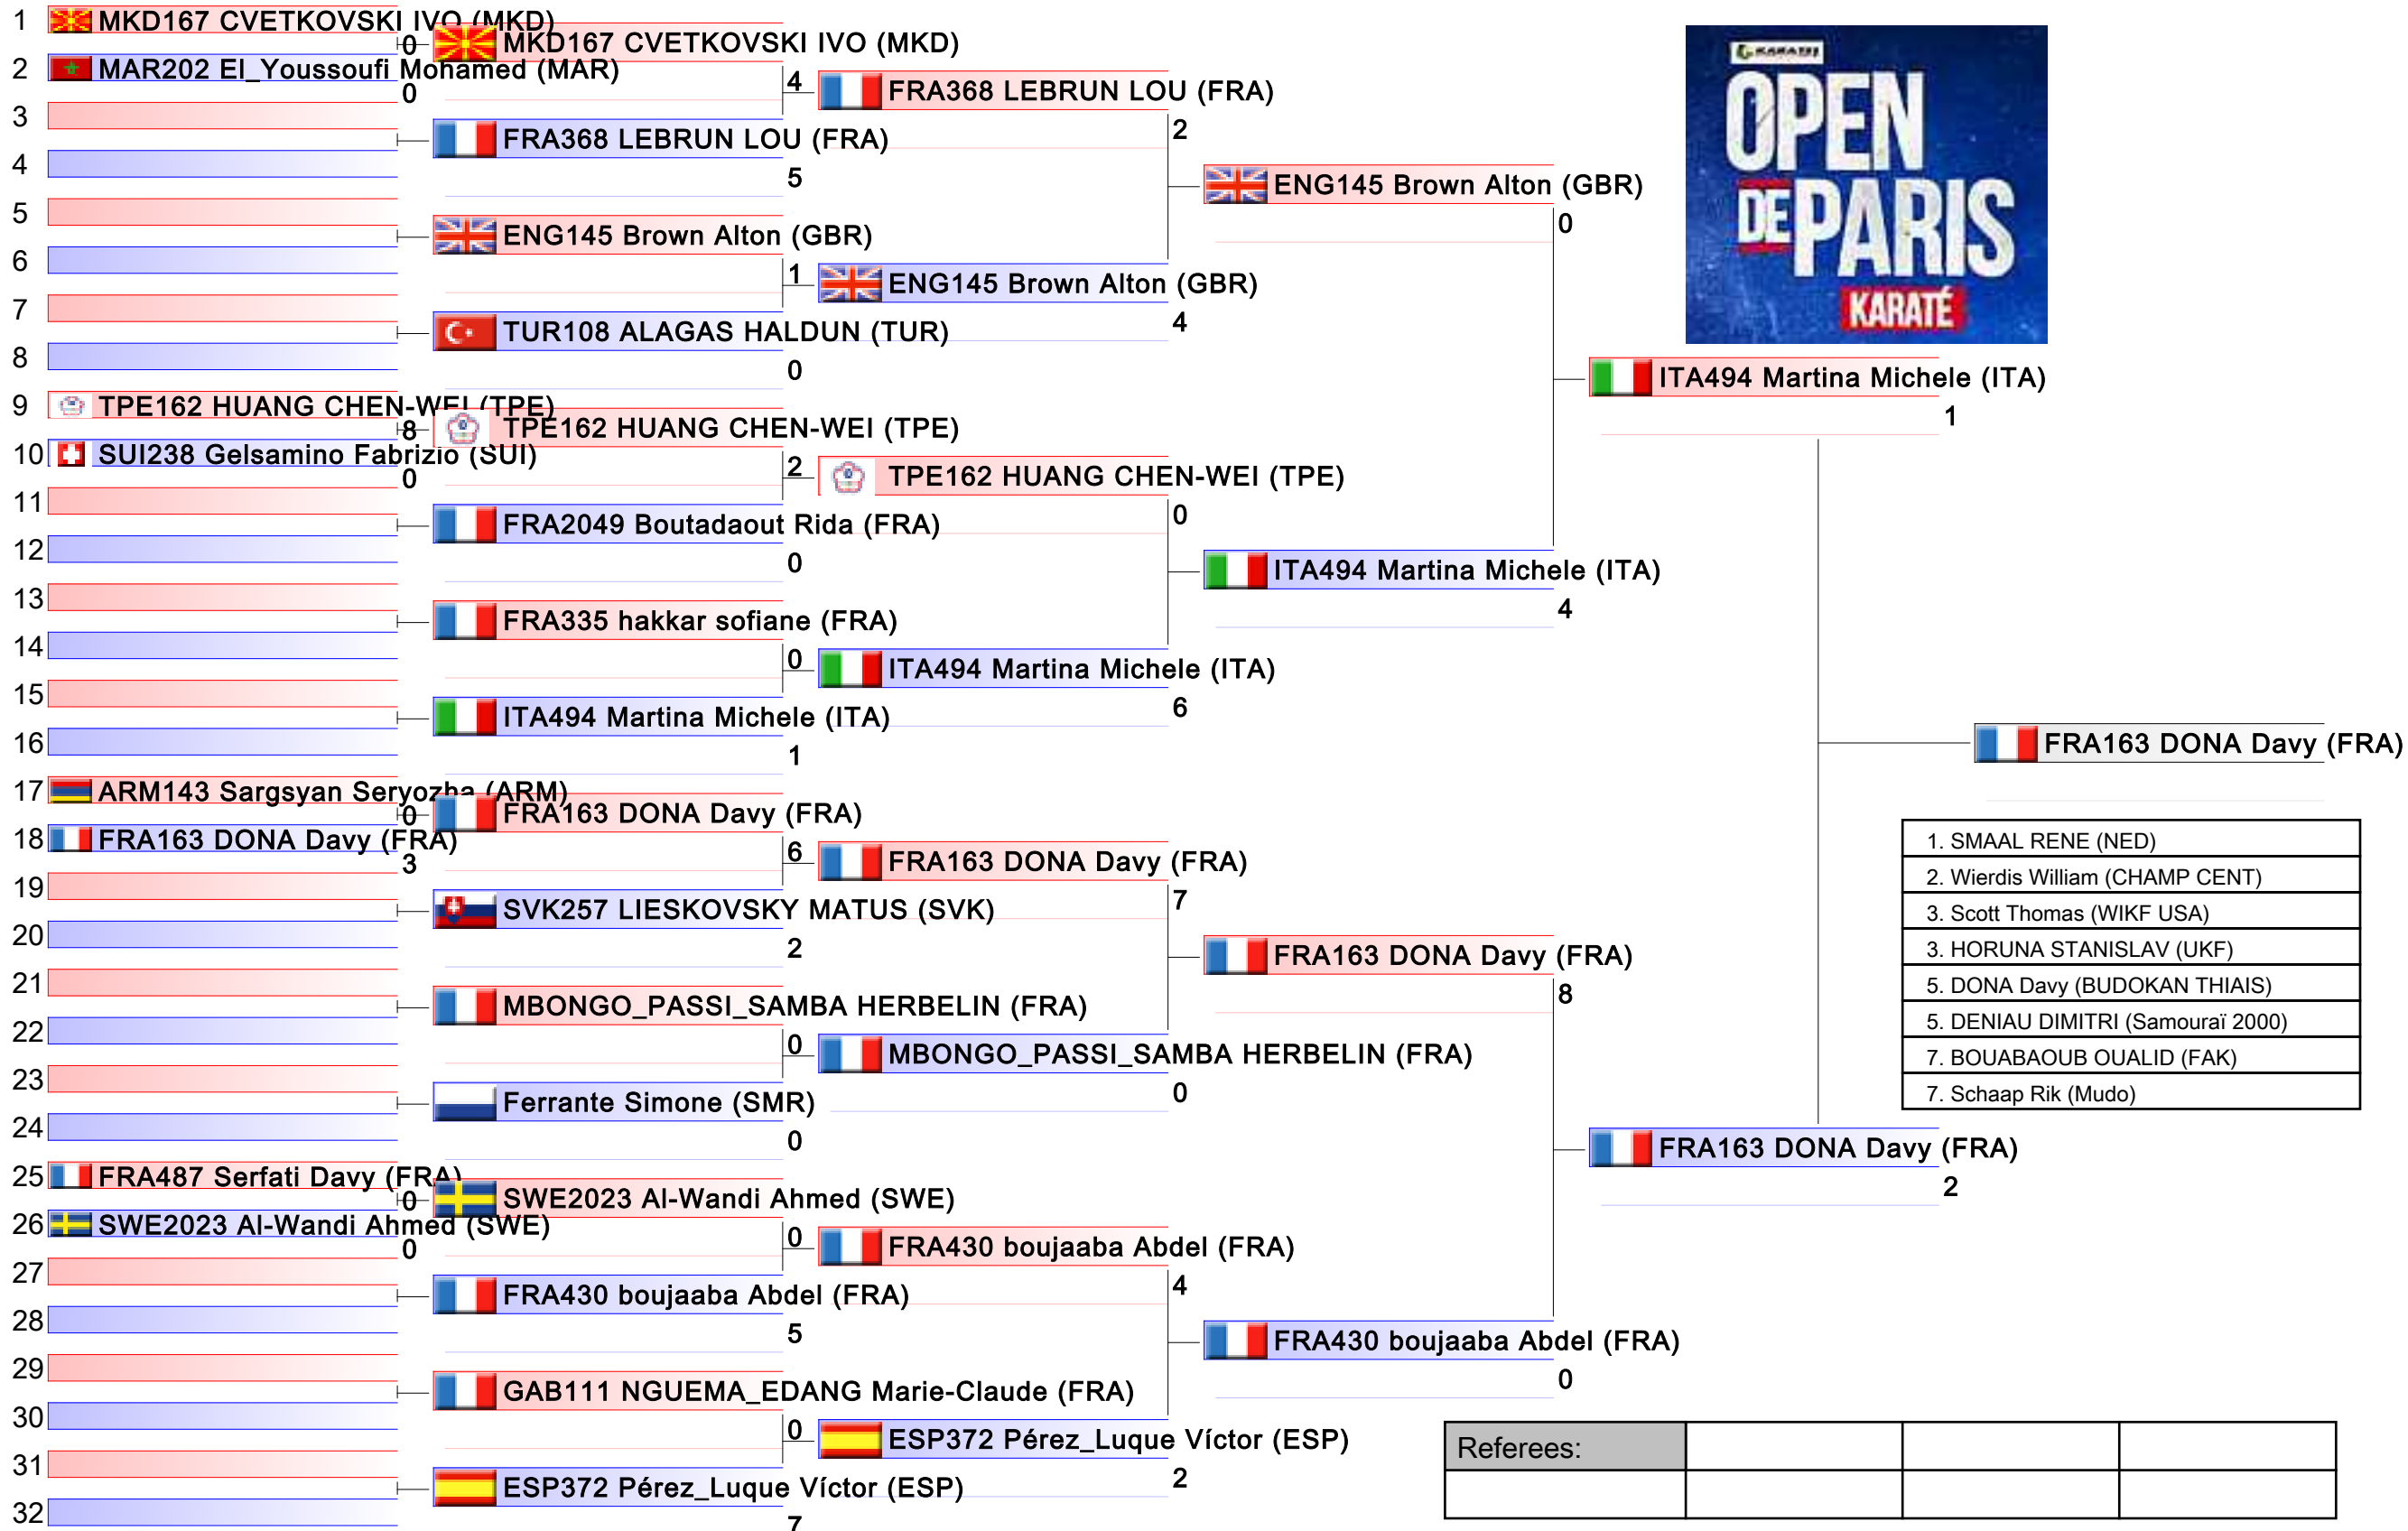

Male Kumite -75 Kg
Karate1 Premier League - Paris 2015

Tatami **1**
Pool **1/4**

Referees: