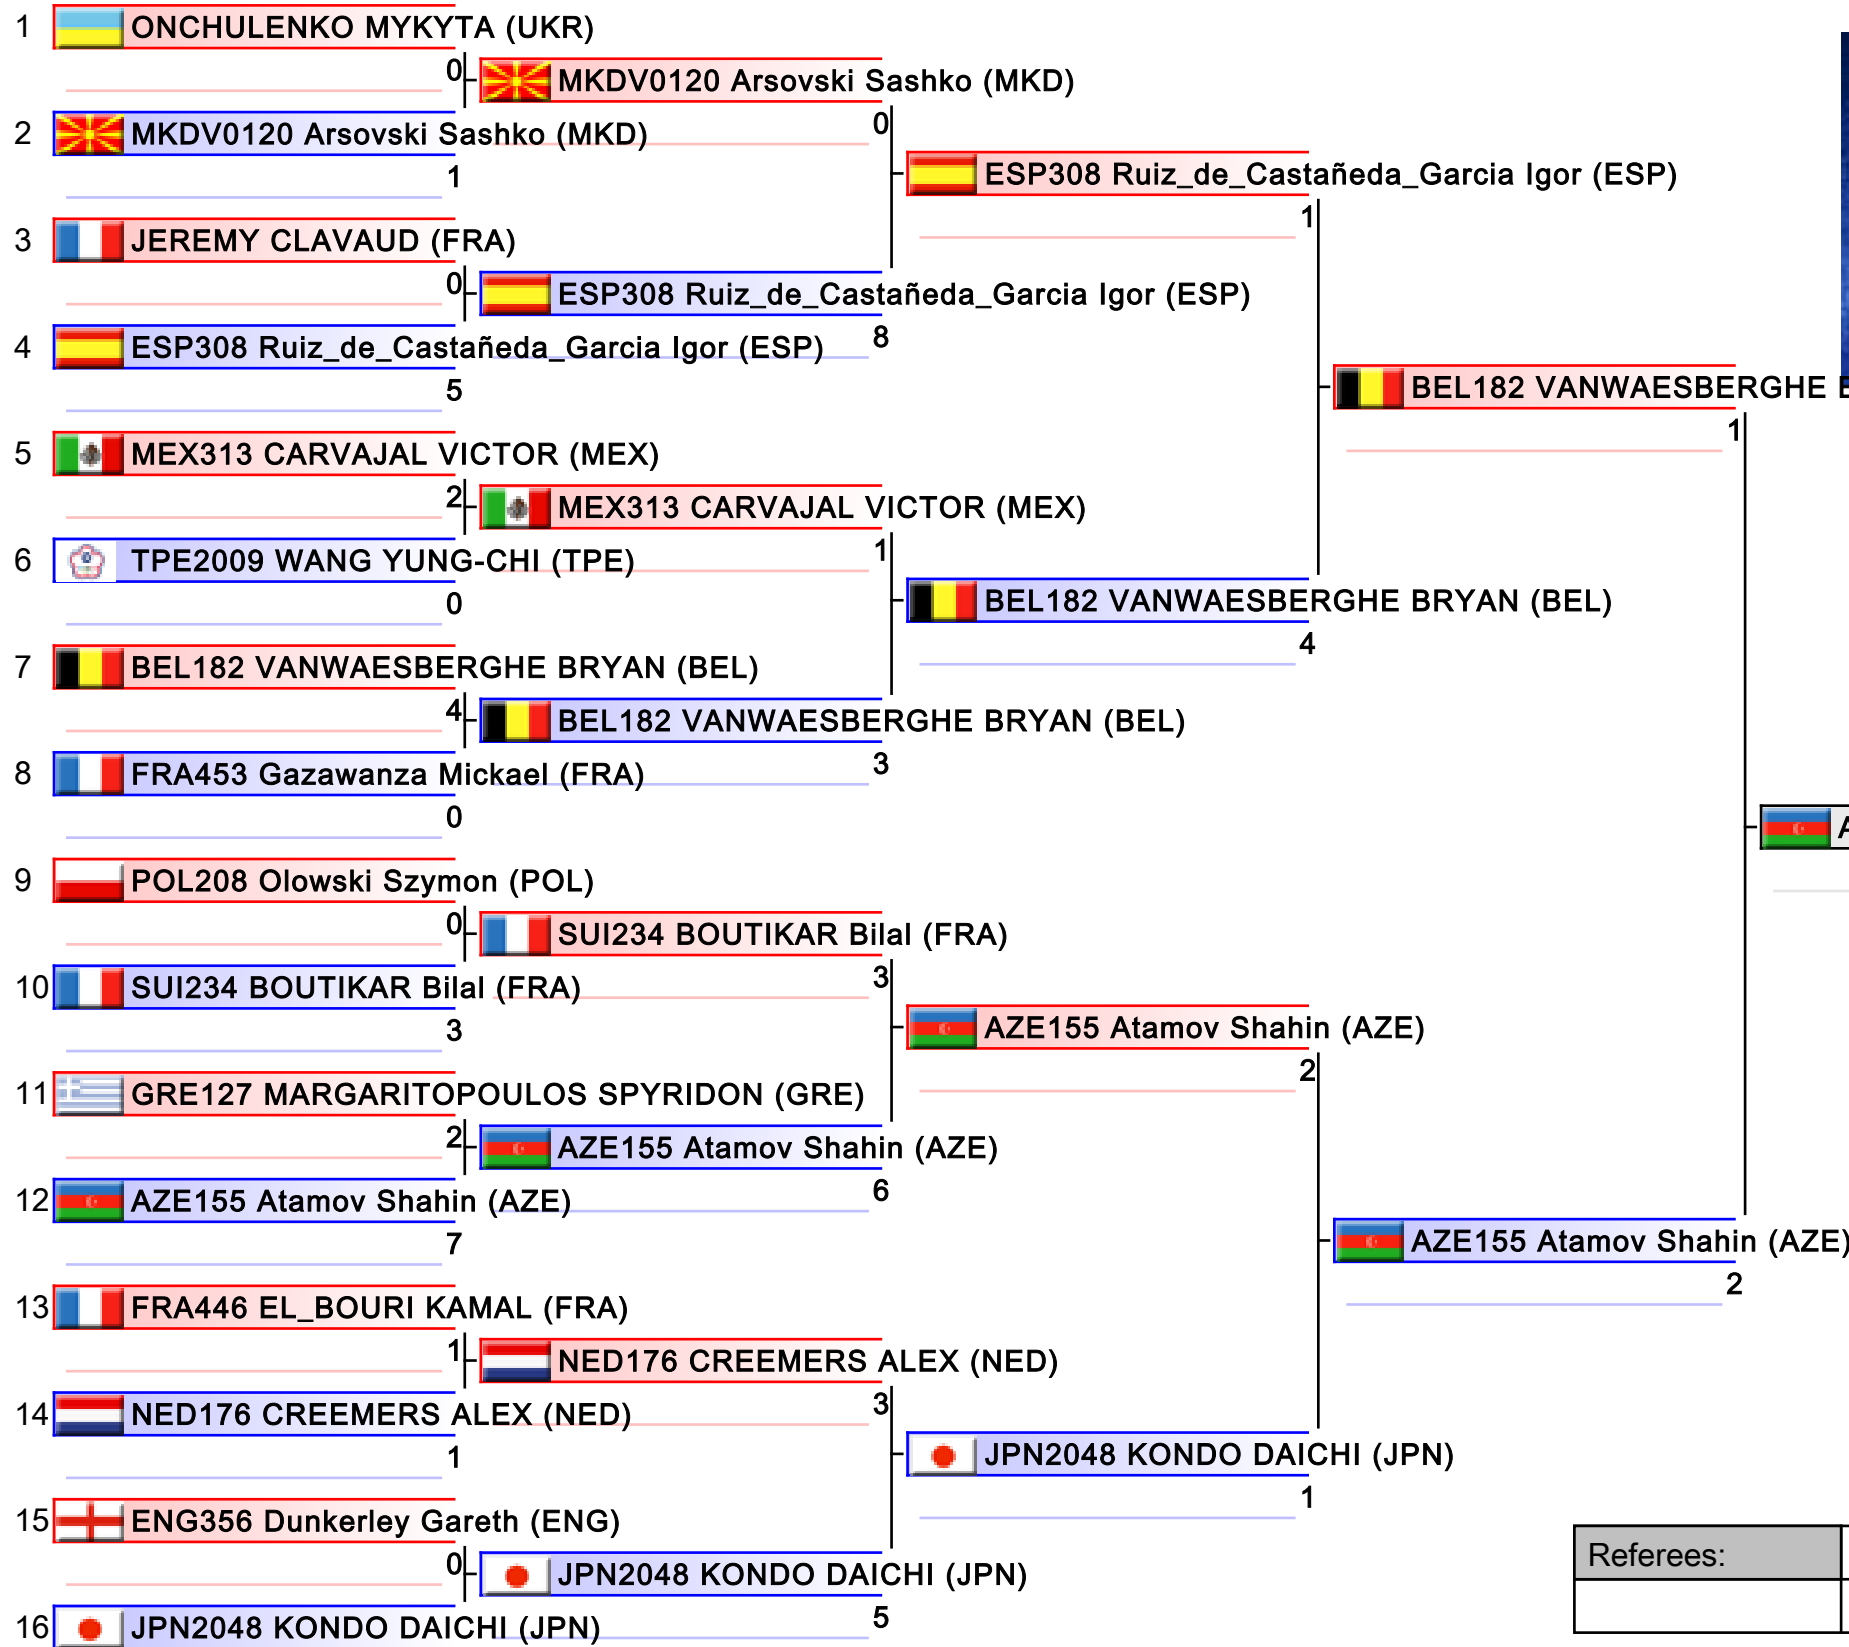

Tatami
3

Pool
3/4

1. POORSHAB ZABIOLLAH (IRI)
2. Arkania Gogita (Georgian club Sodani)
3. Tzanos Georgios (Champions)
3. GRILLON KENJI (FRA)
5. MOUAD ACHACHE (FAK)
5. ARAGA RYUTARO (JPN)
7. Warda Kamil (POL)
7. WU CHUN-WEI (UTK)

Tatami
2

Pool
2/4

AZE155 Atamov Shahin (AZE)

1. MANSOUR OSSAMA (EGY)
2. HORNE JONATHAN (GER)
3. SANCHOOLI IMAN (IRI)
3. Atamov Shahin (AZE NKF)
5. TOUIMER ABDELKADER (CSMP KARATE)
5. LARDY TYRON-DARNELL (NED)
7. SHEPPARD MORENO (NED)
7. BENAÏSSA NADIR (FRA)