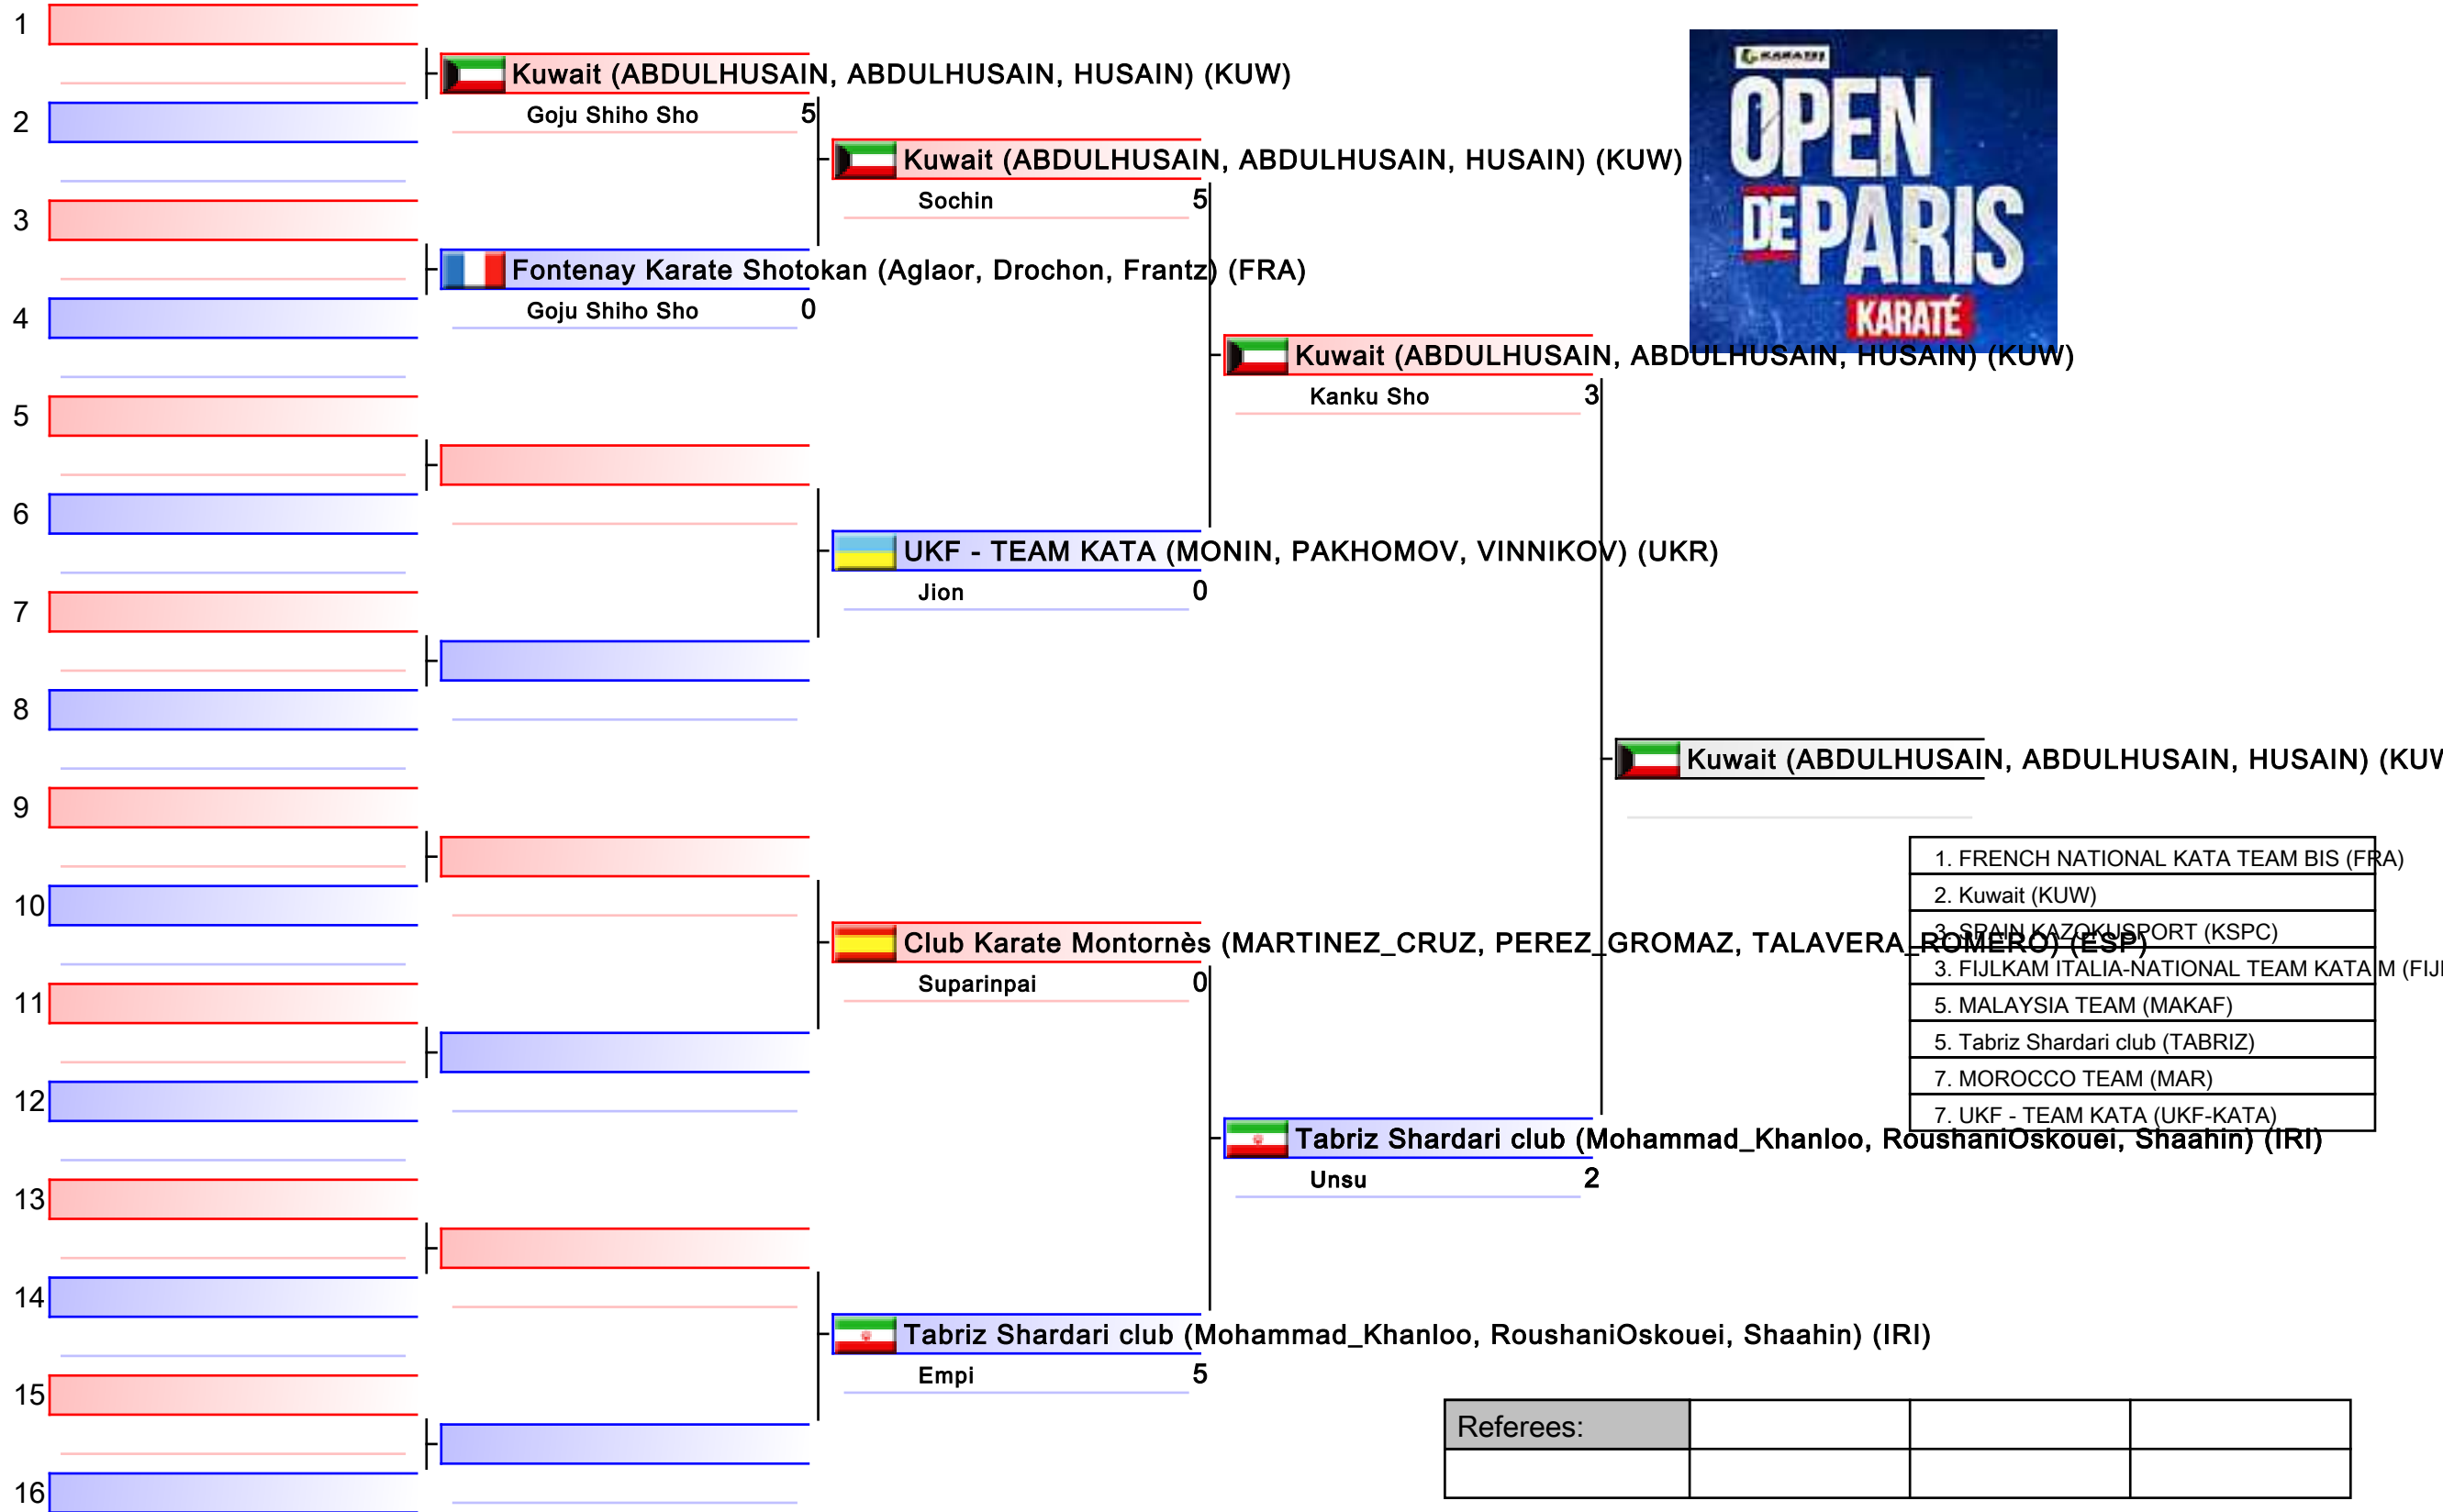

Male Team Kata
Karate1 Premier League - Paris 2015

Tatami
1

Pool
1/4