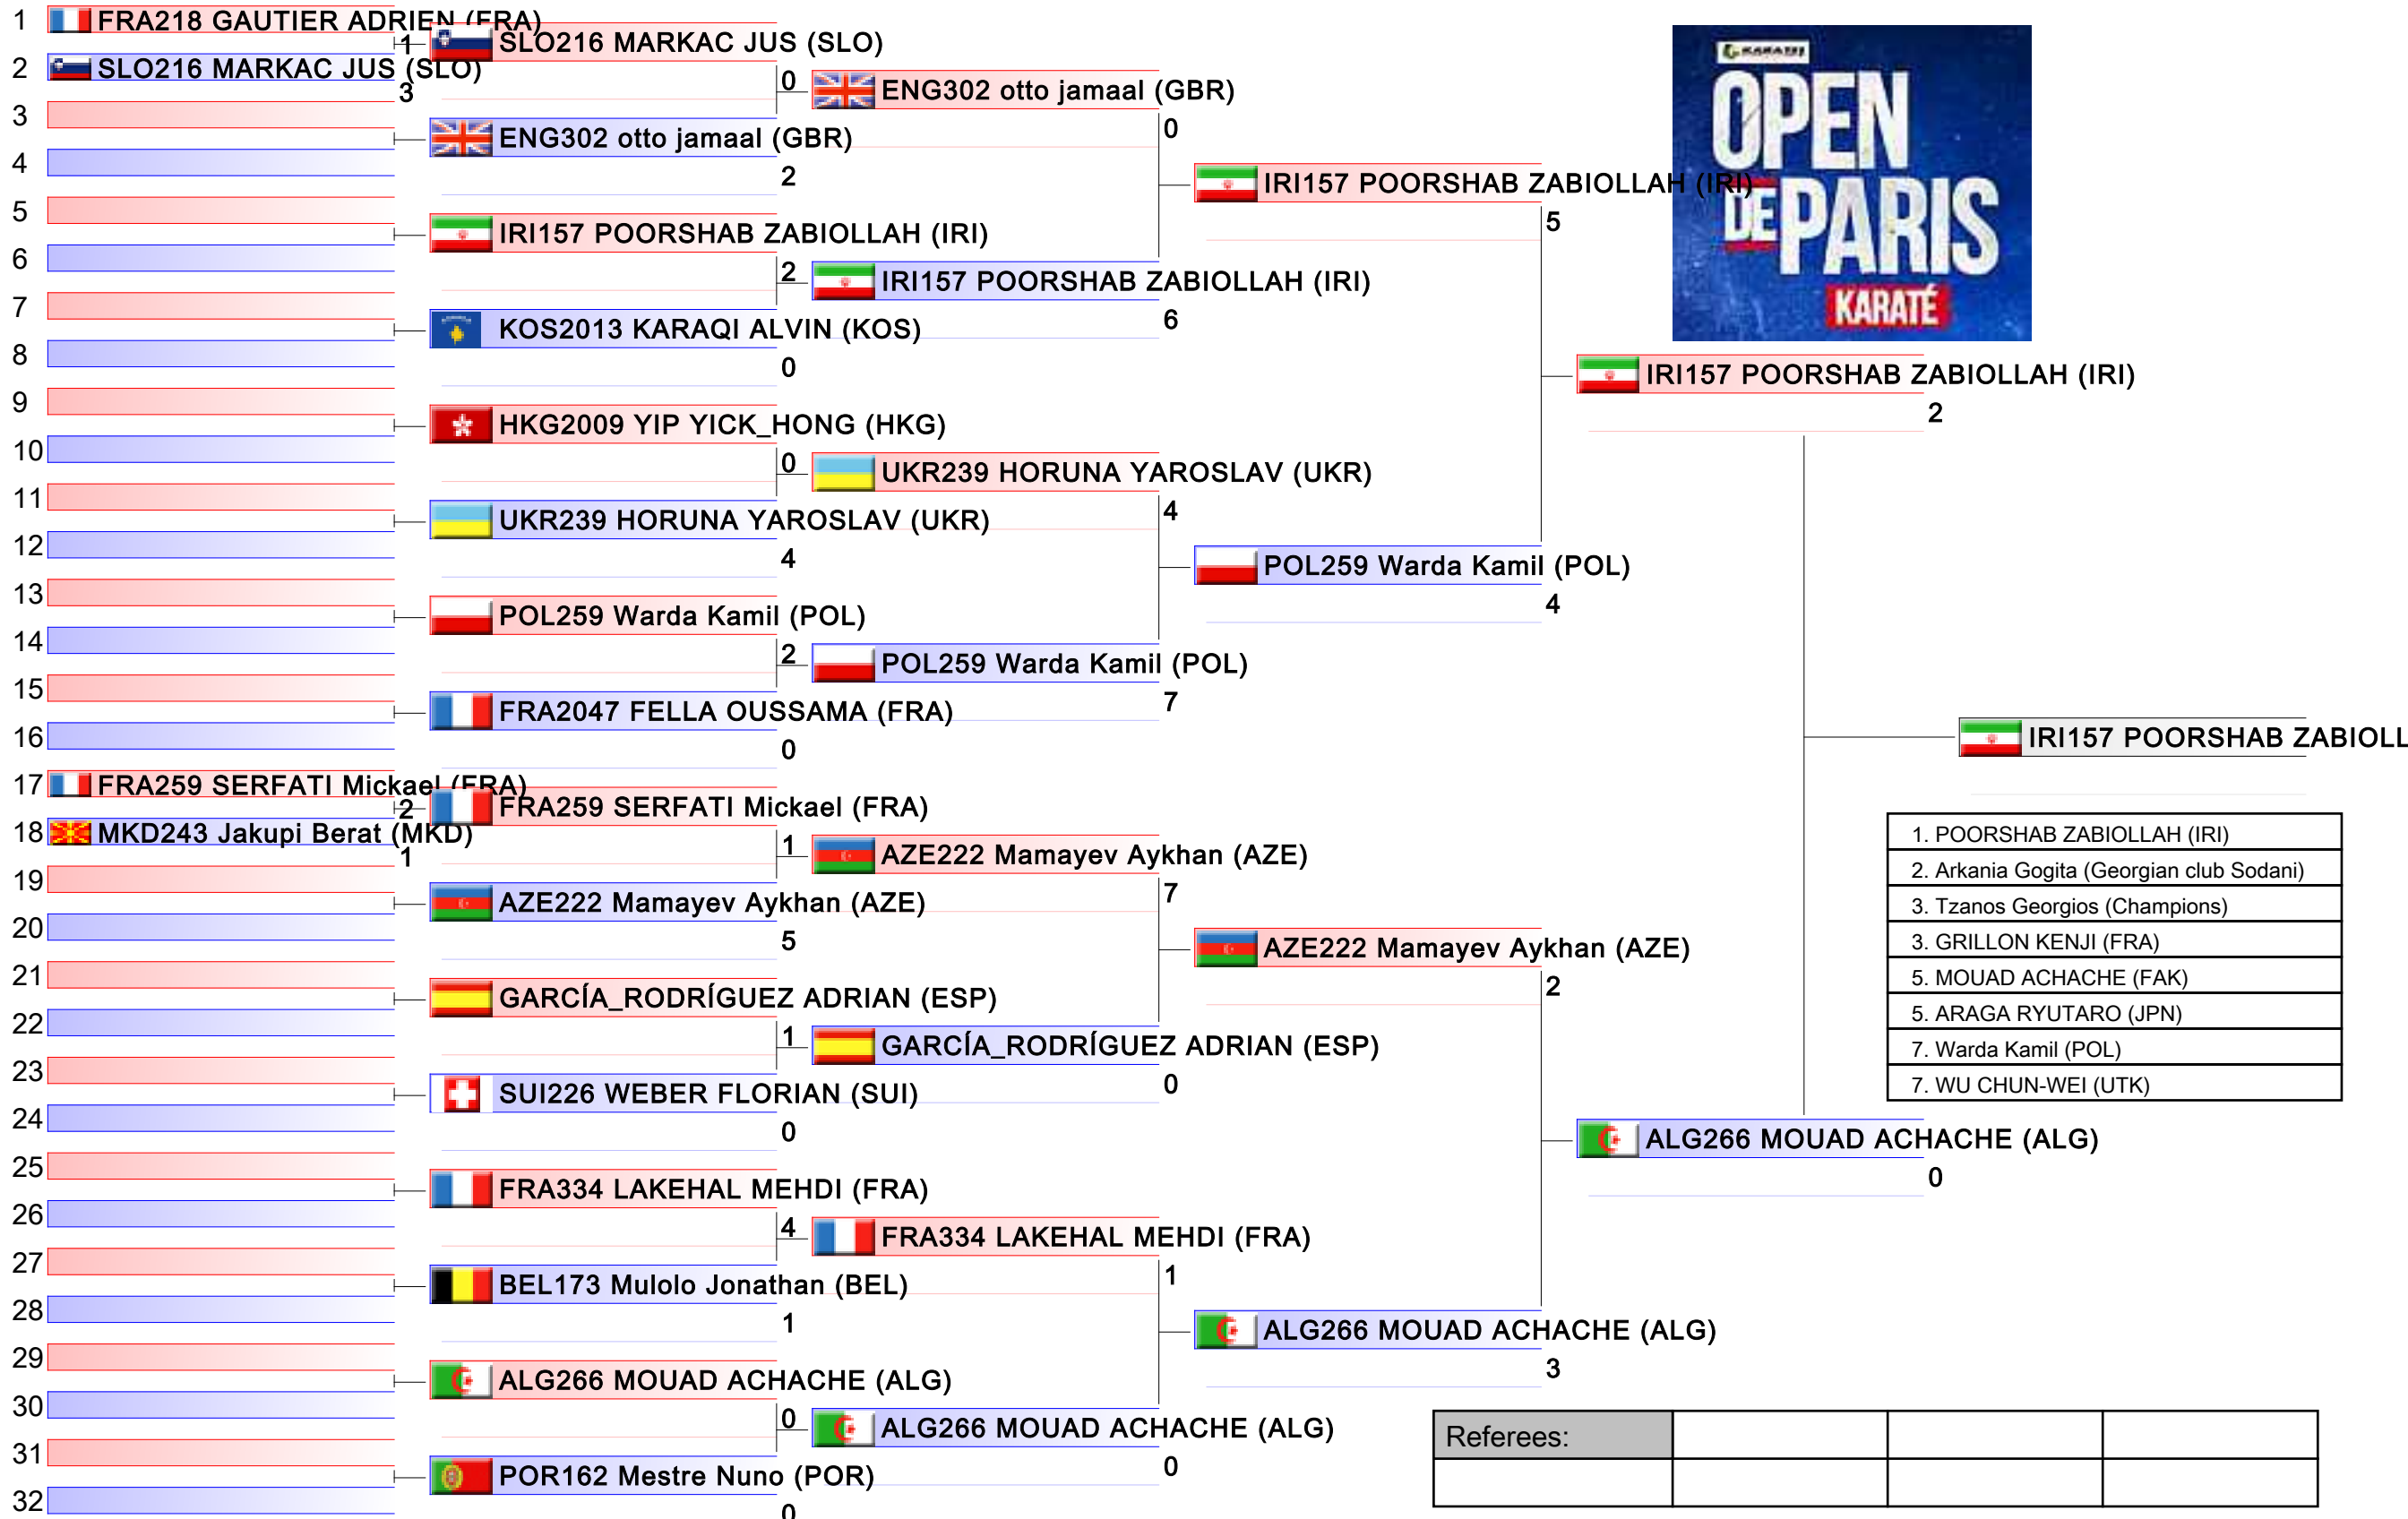

Male Kumite -84 Kg
Karate1 Premier League - Paris 2015

Tatami **1**
Pool **1/4**