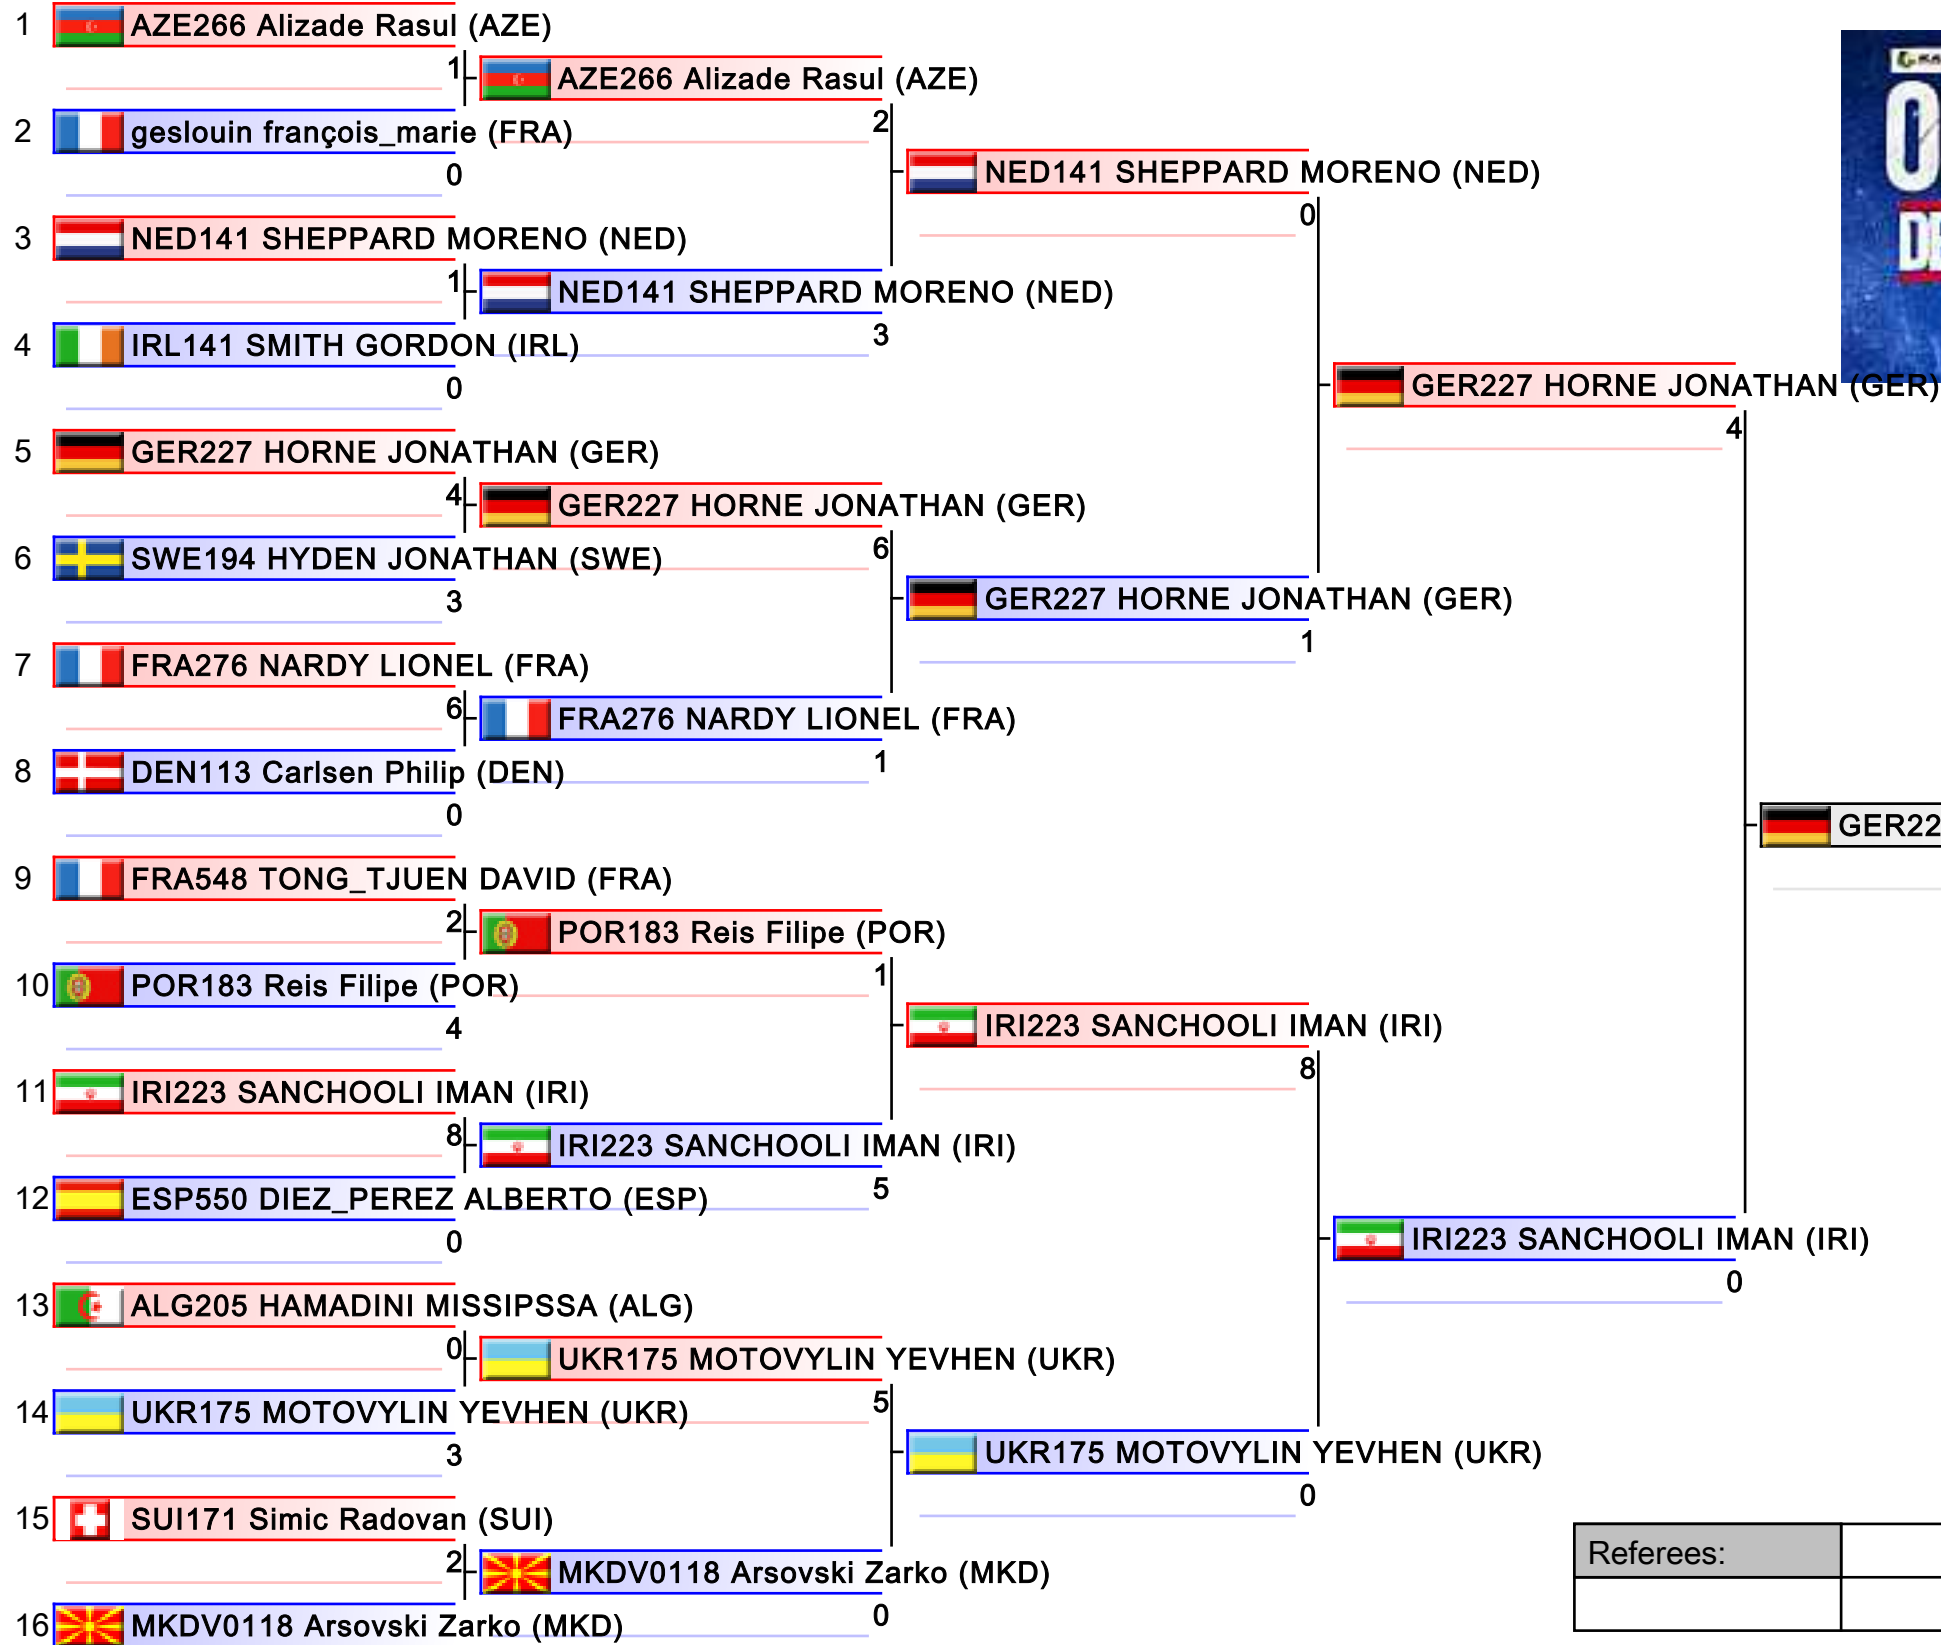

Male Kumite 84+ Kg
Karate1 Premier League - Paris 2015

Tatami
3

Pool
3/4

1. MANSOUR OSSAMA (EGY)
2. HORNE JONATHAN (GER)
3. SANCHOOLI IMAN (IRI)
3. Atamov Shahin (AZE NKF)
5. TOUIMER ABDELKADER (CSMP KARATE)
5. LARDY TYRON-DARNELL (NED)
7. SHEPPARD MORENO (NED)
7. BENAISSA NADIR (FRA)

Referees: