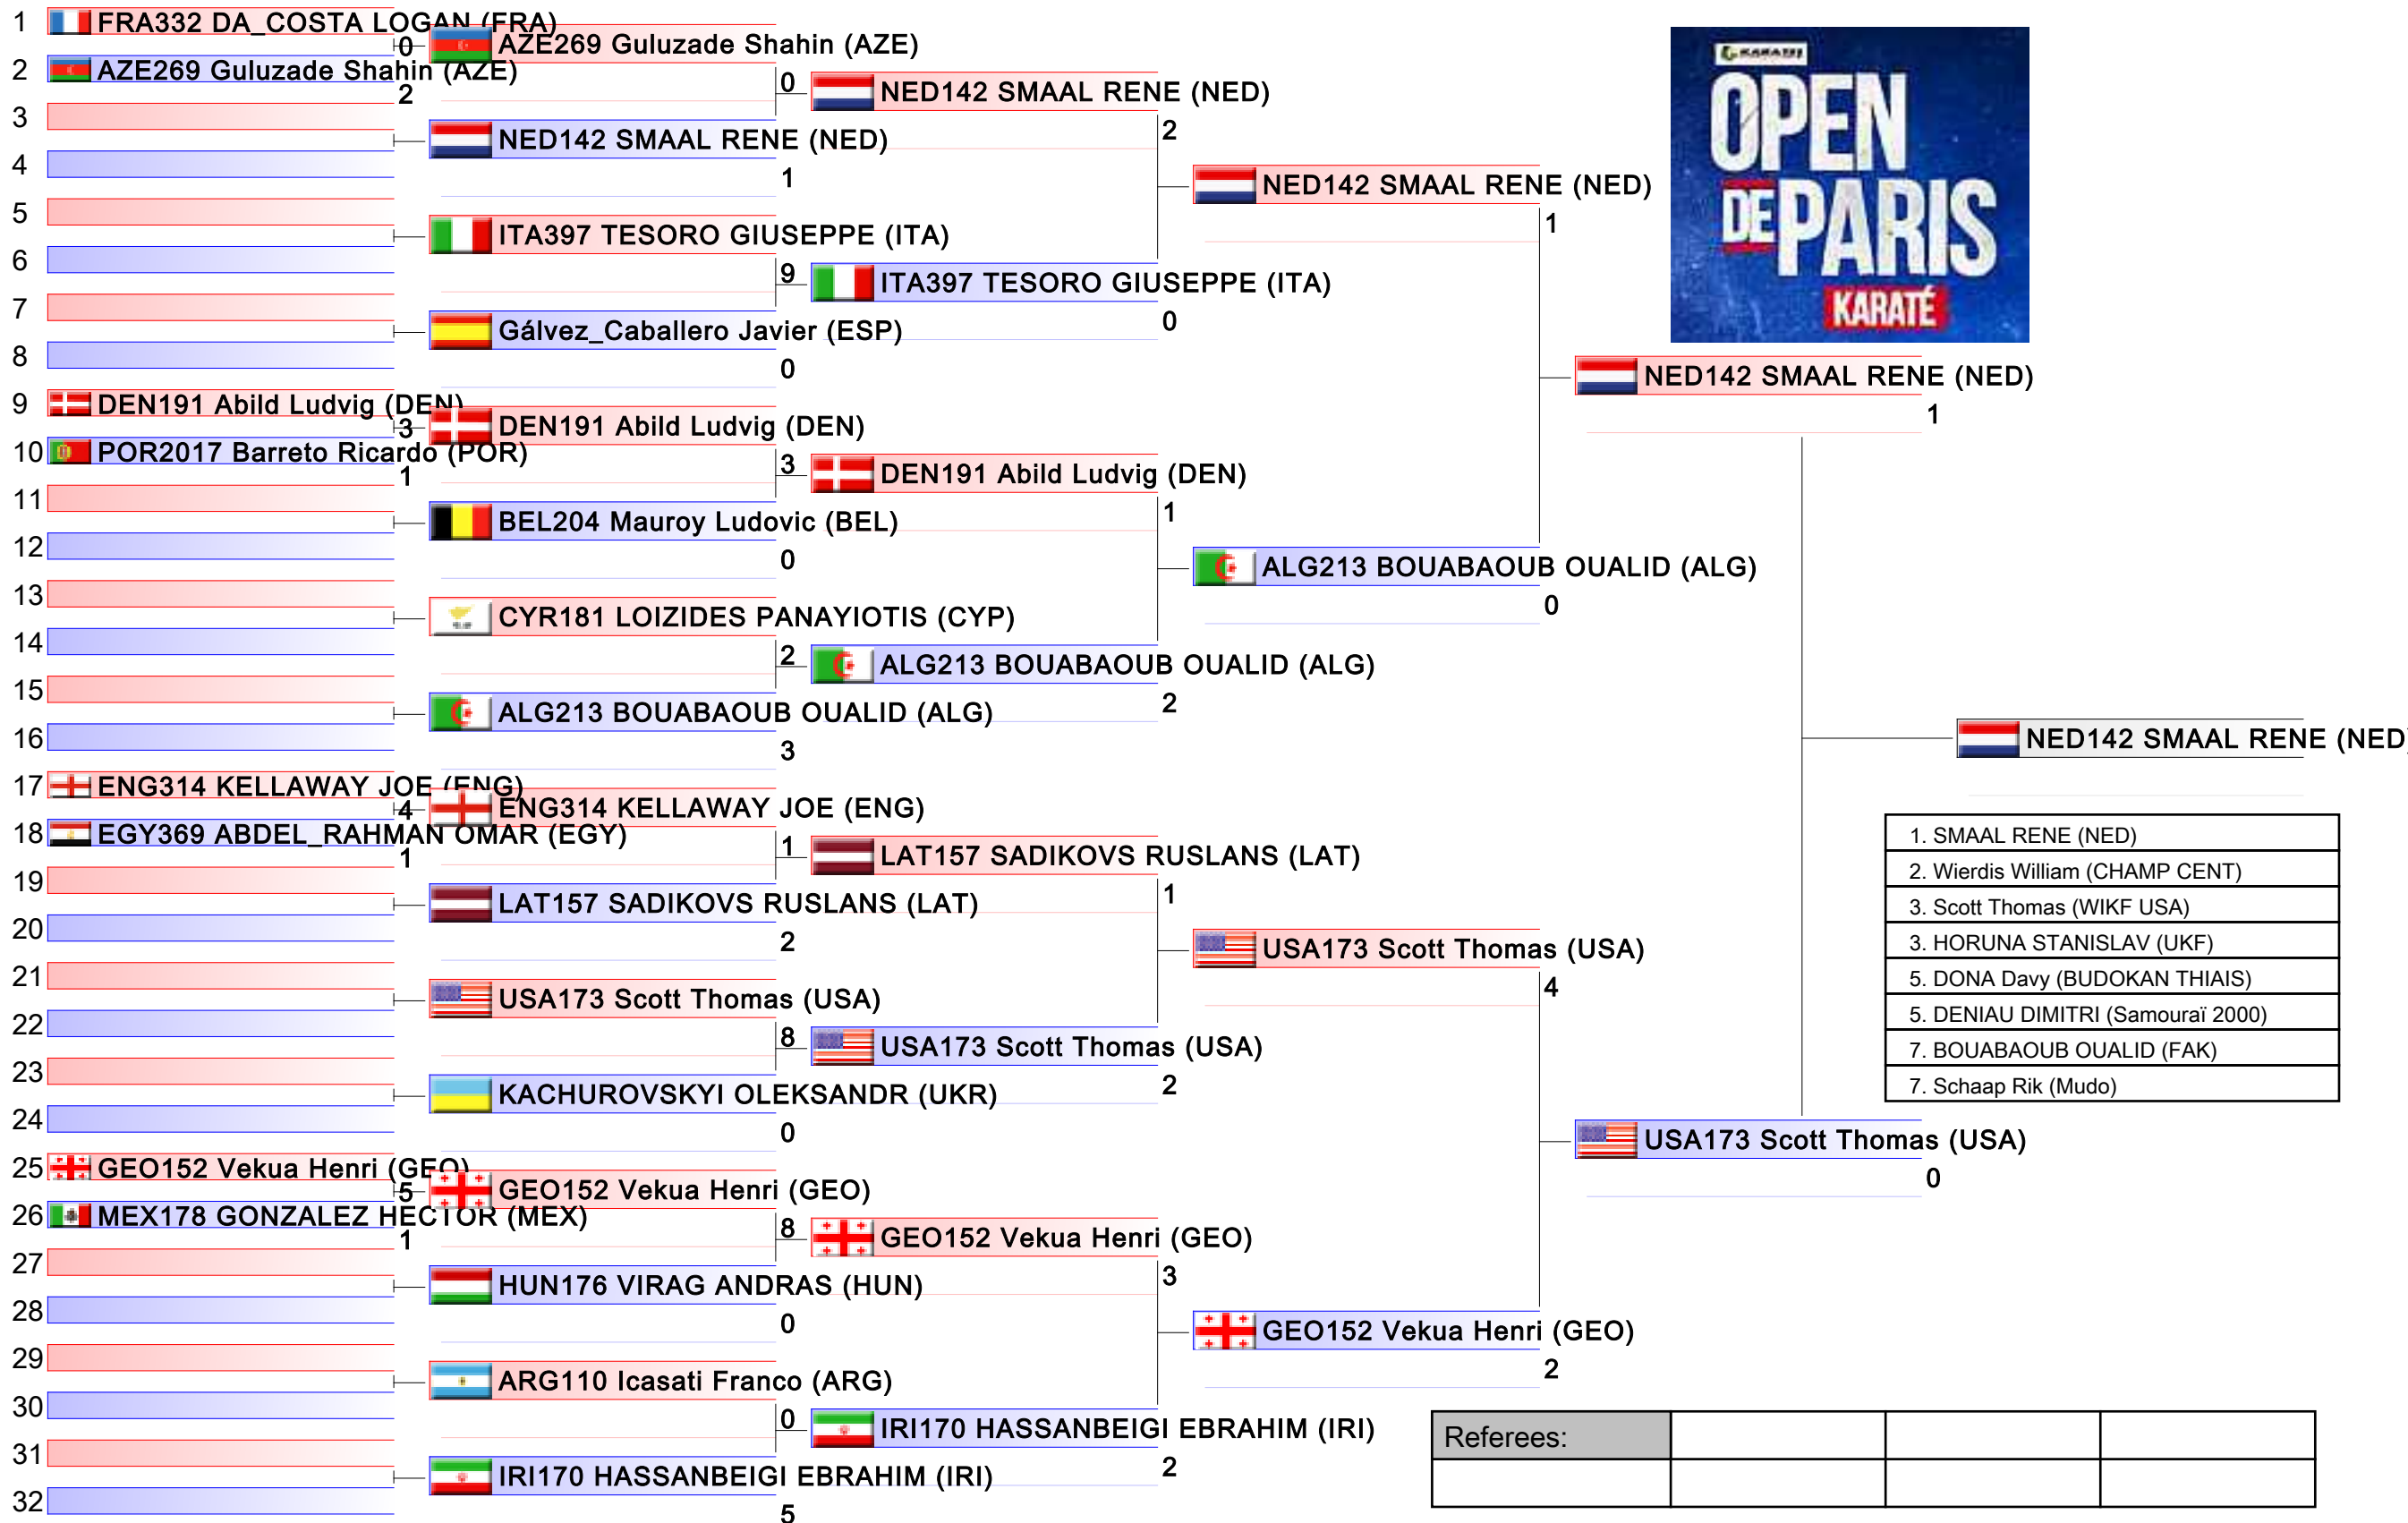

Male Kumite -75 Kg
Karate1 Premier League - Paris 2015

Tatami
2

Pool
2/4