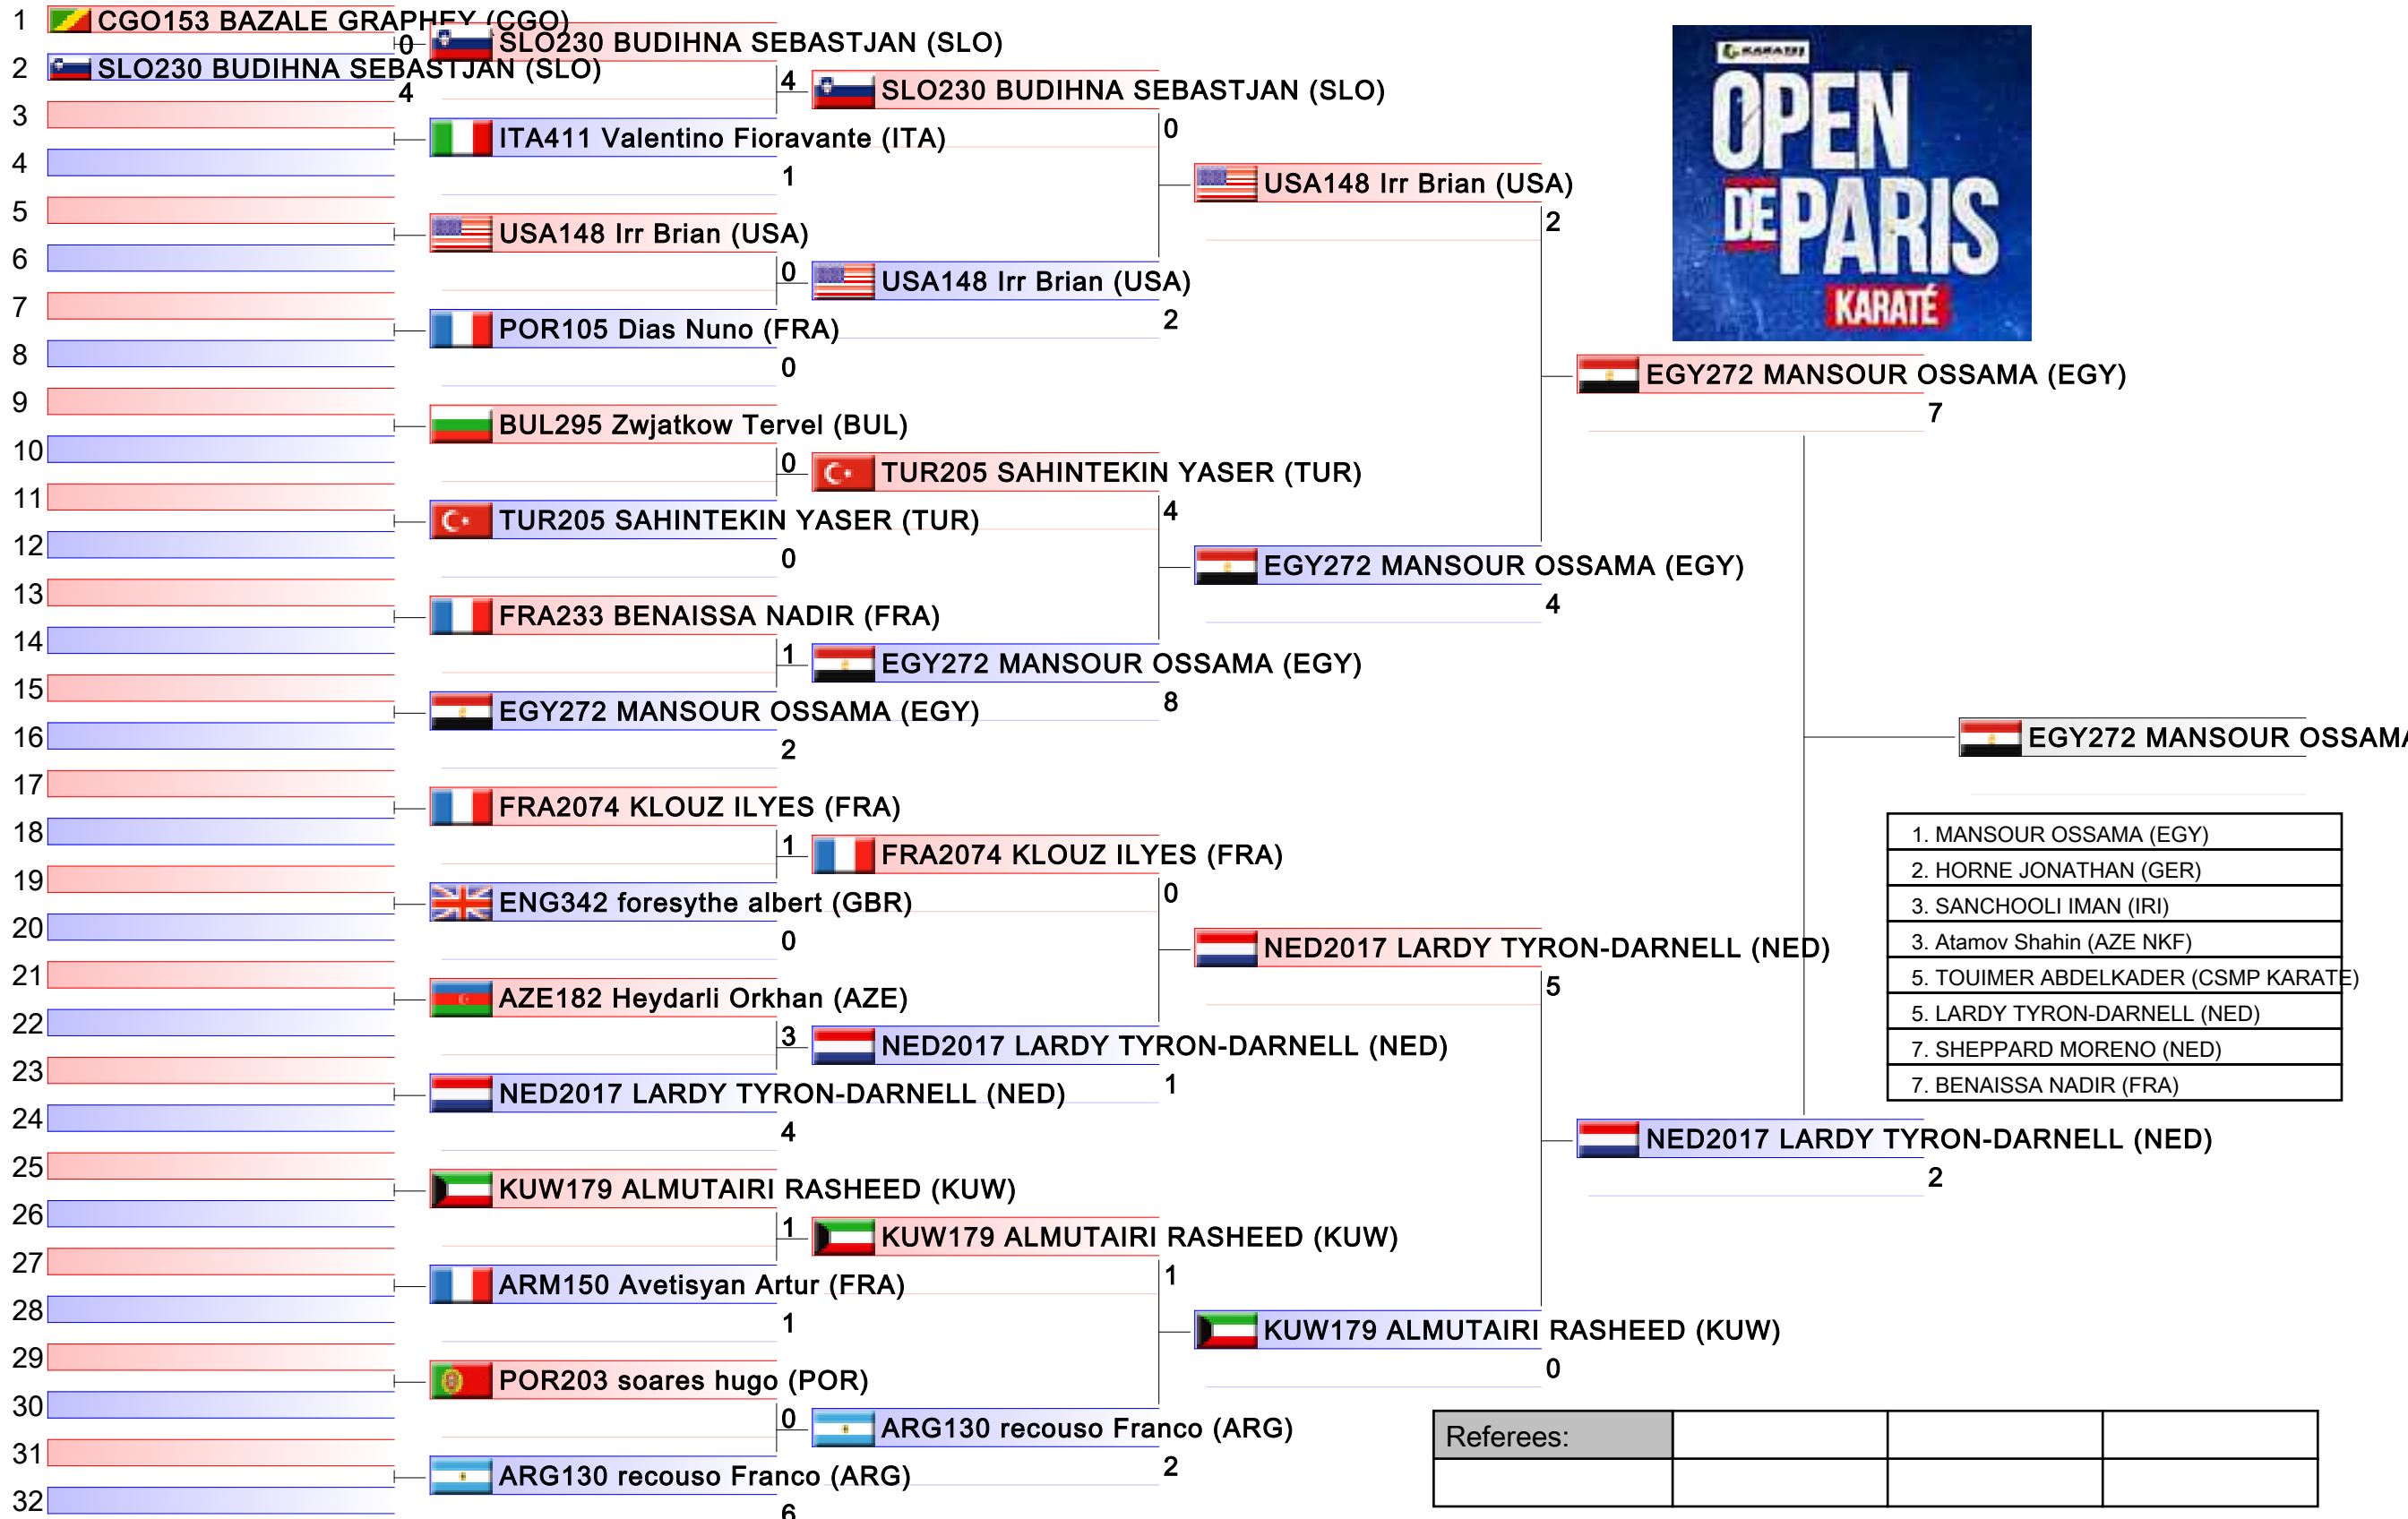

Male Kumite 84+ Kg
Karate1 Premier League - Paris 2015

Tatami **1**
Pool **1/4**