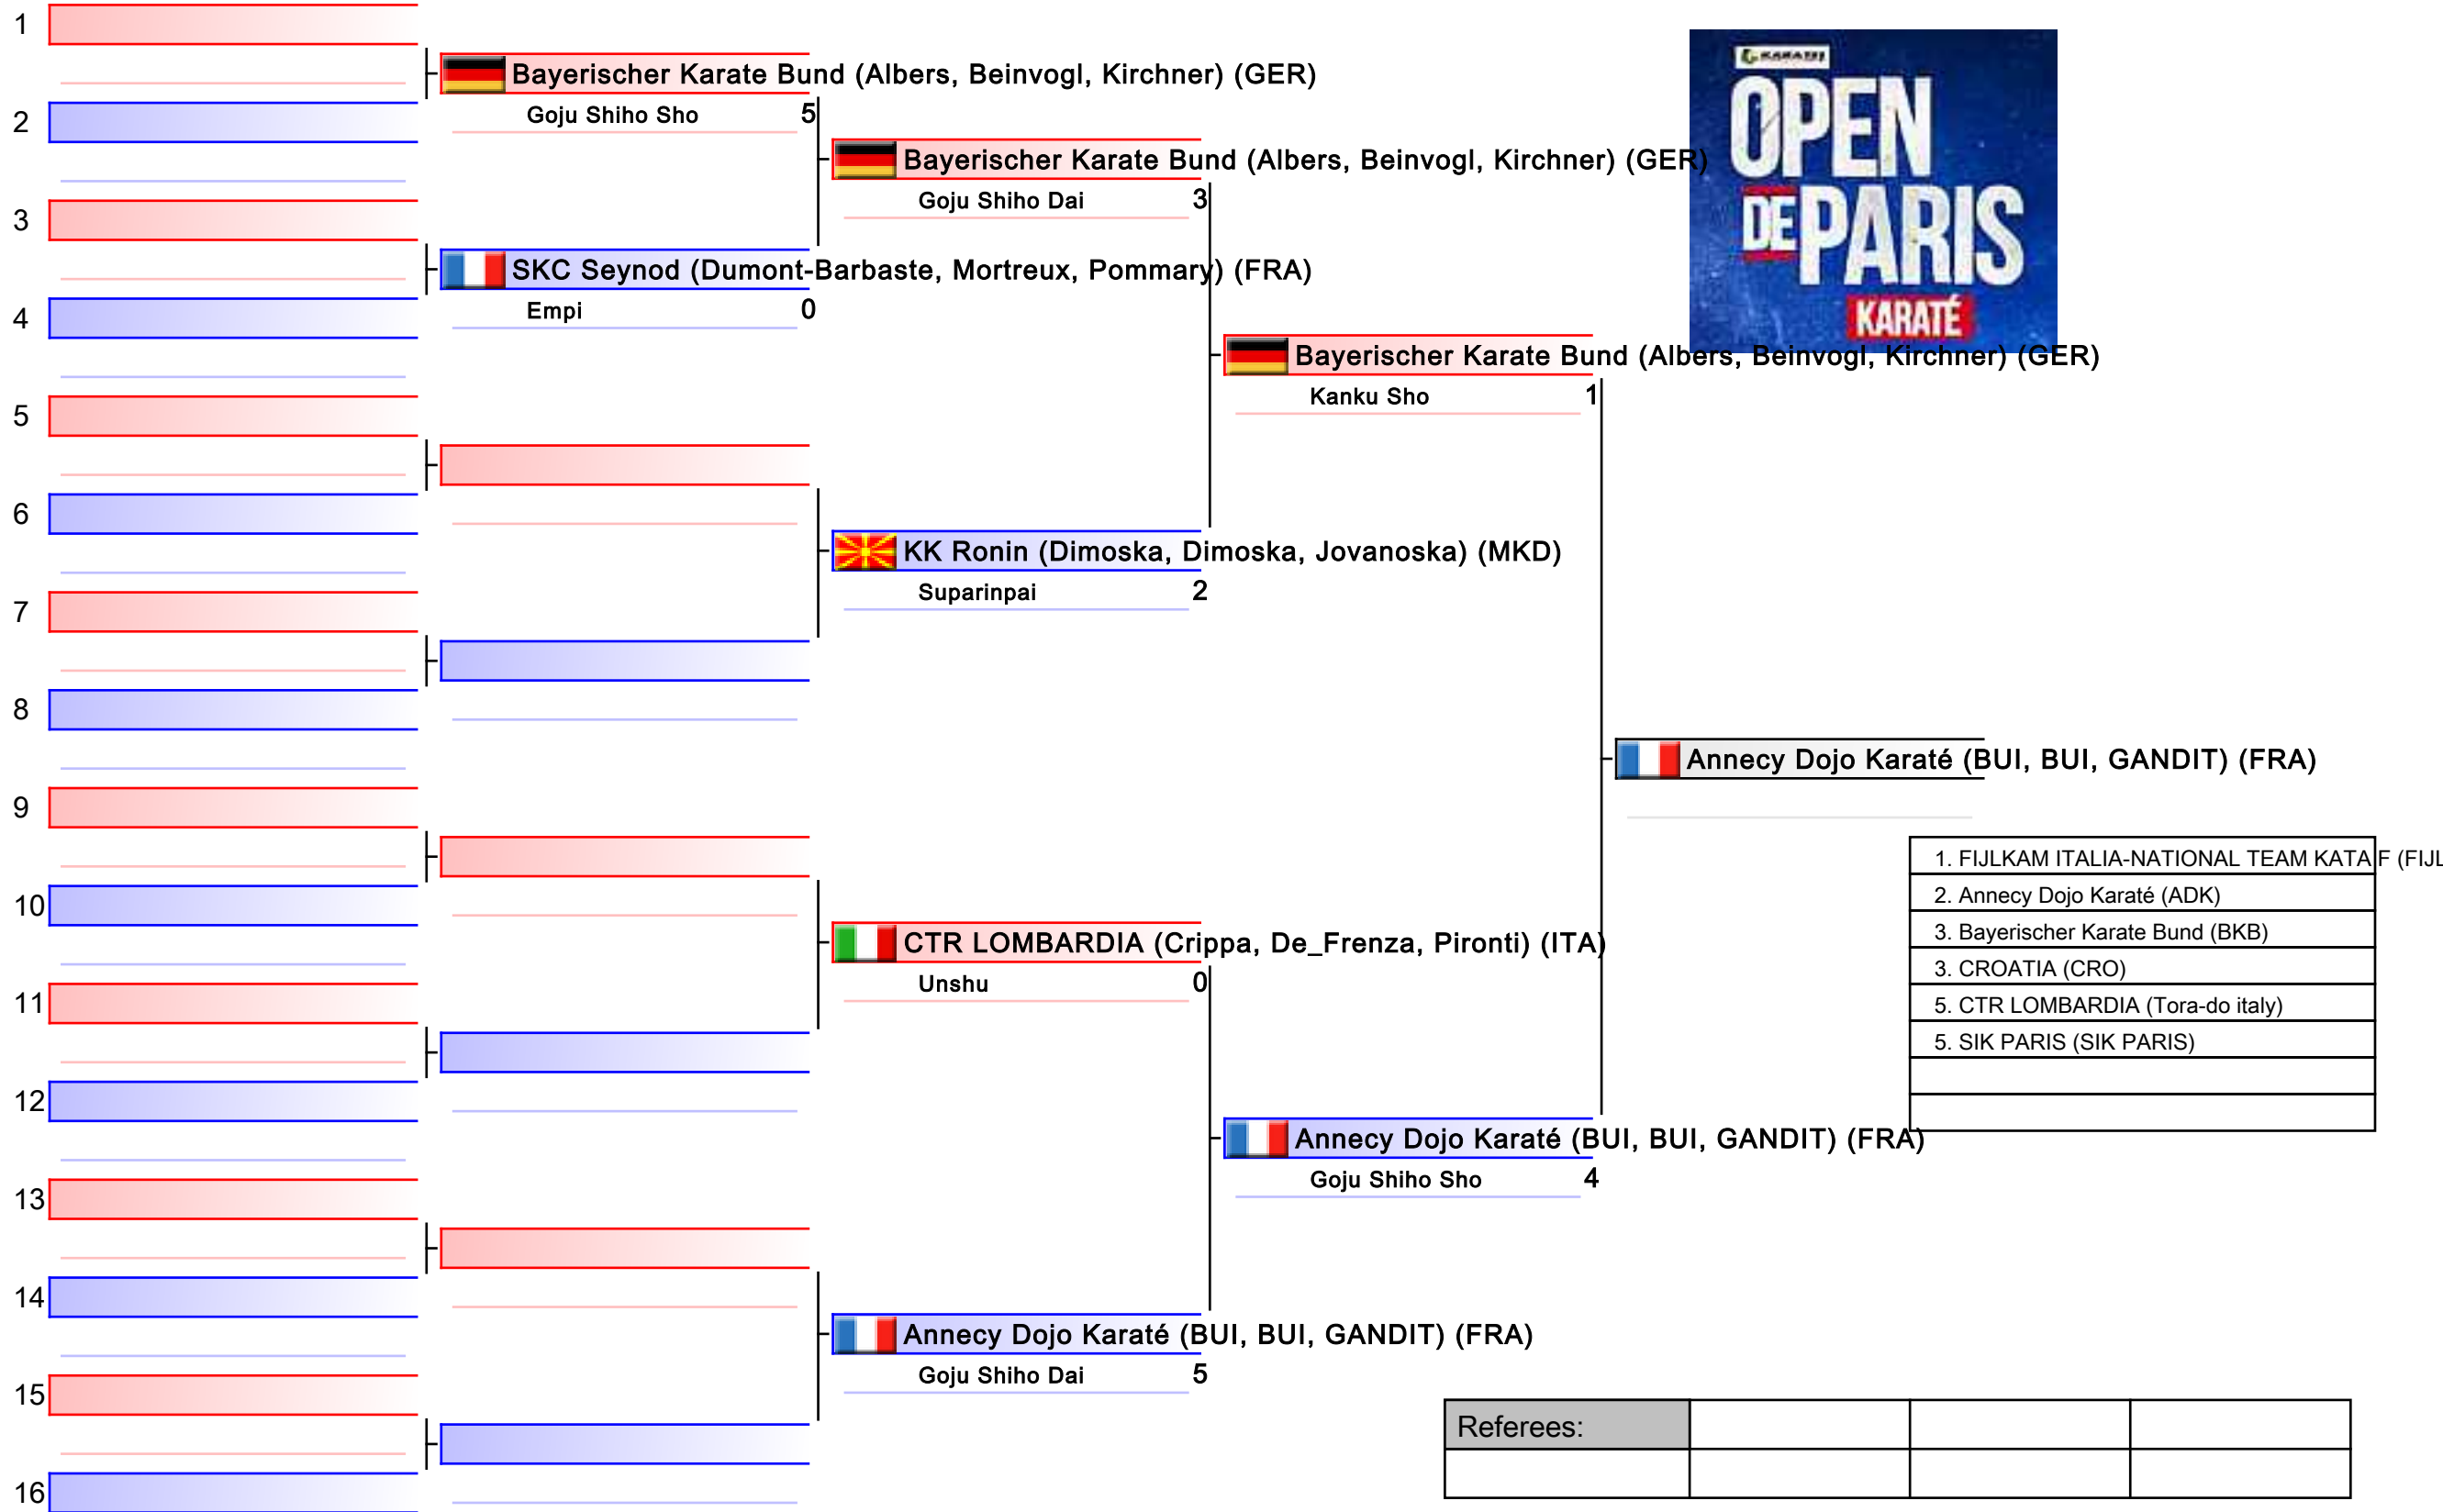

Female Team Kata
Karate1 Premier League - Paris 2015

Tatami
2

Pool
1/2