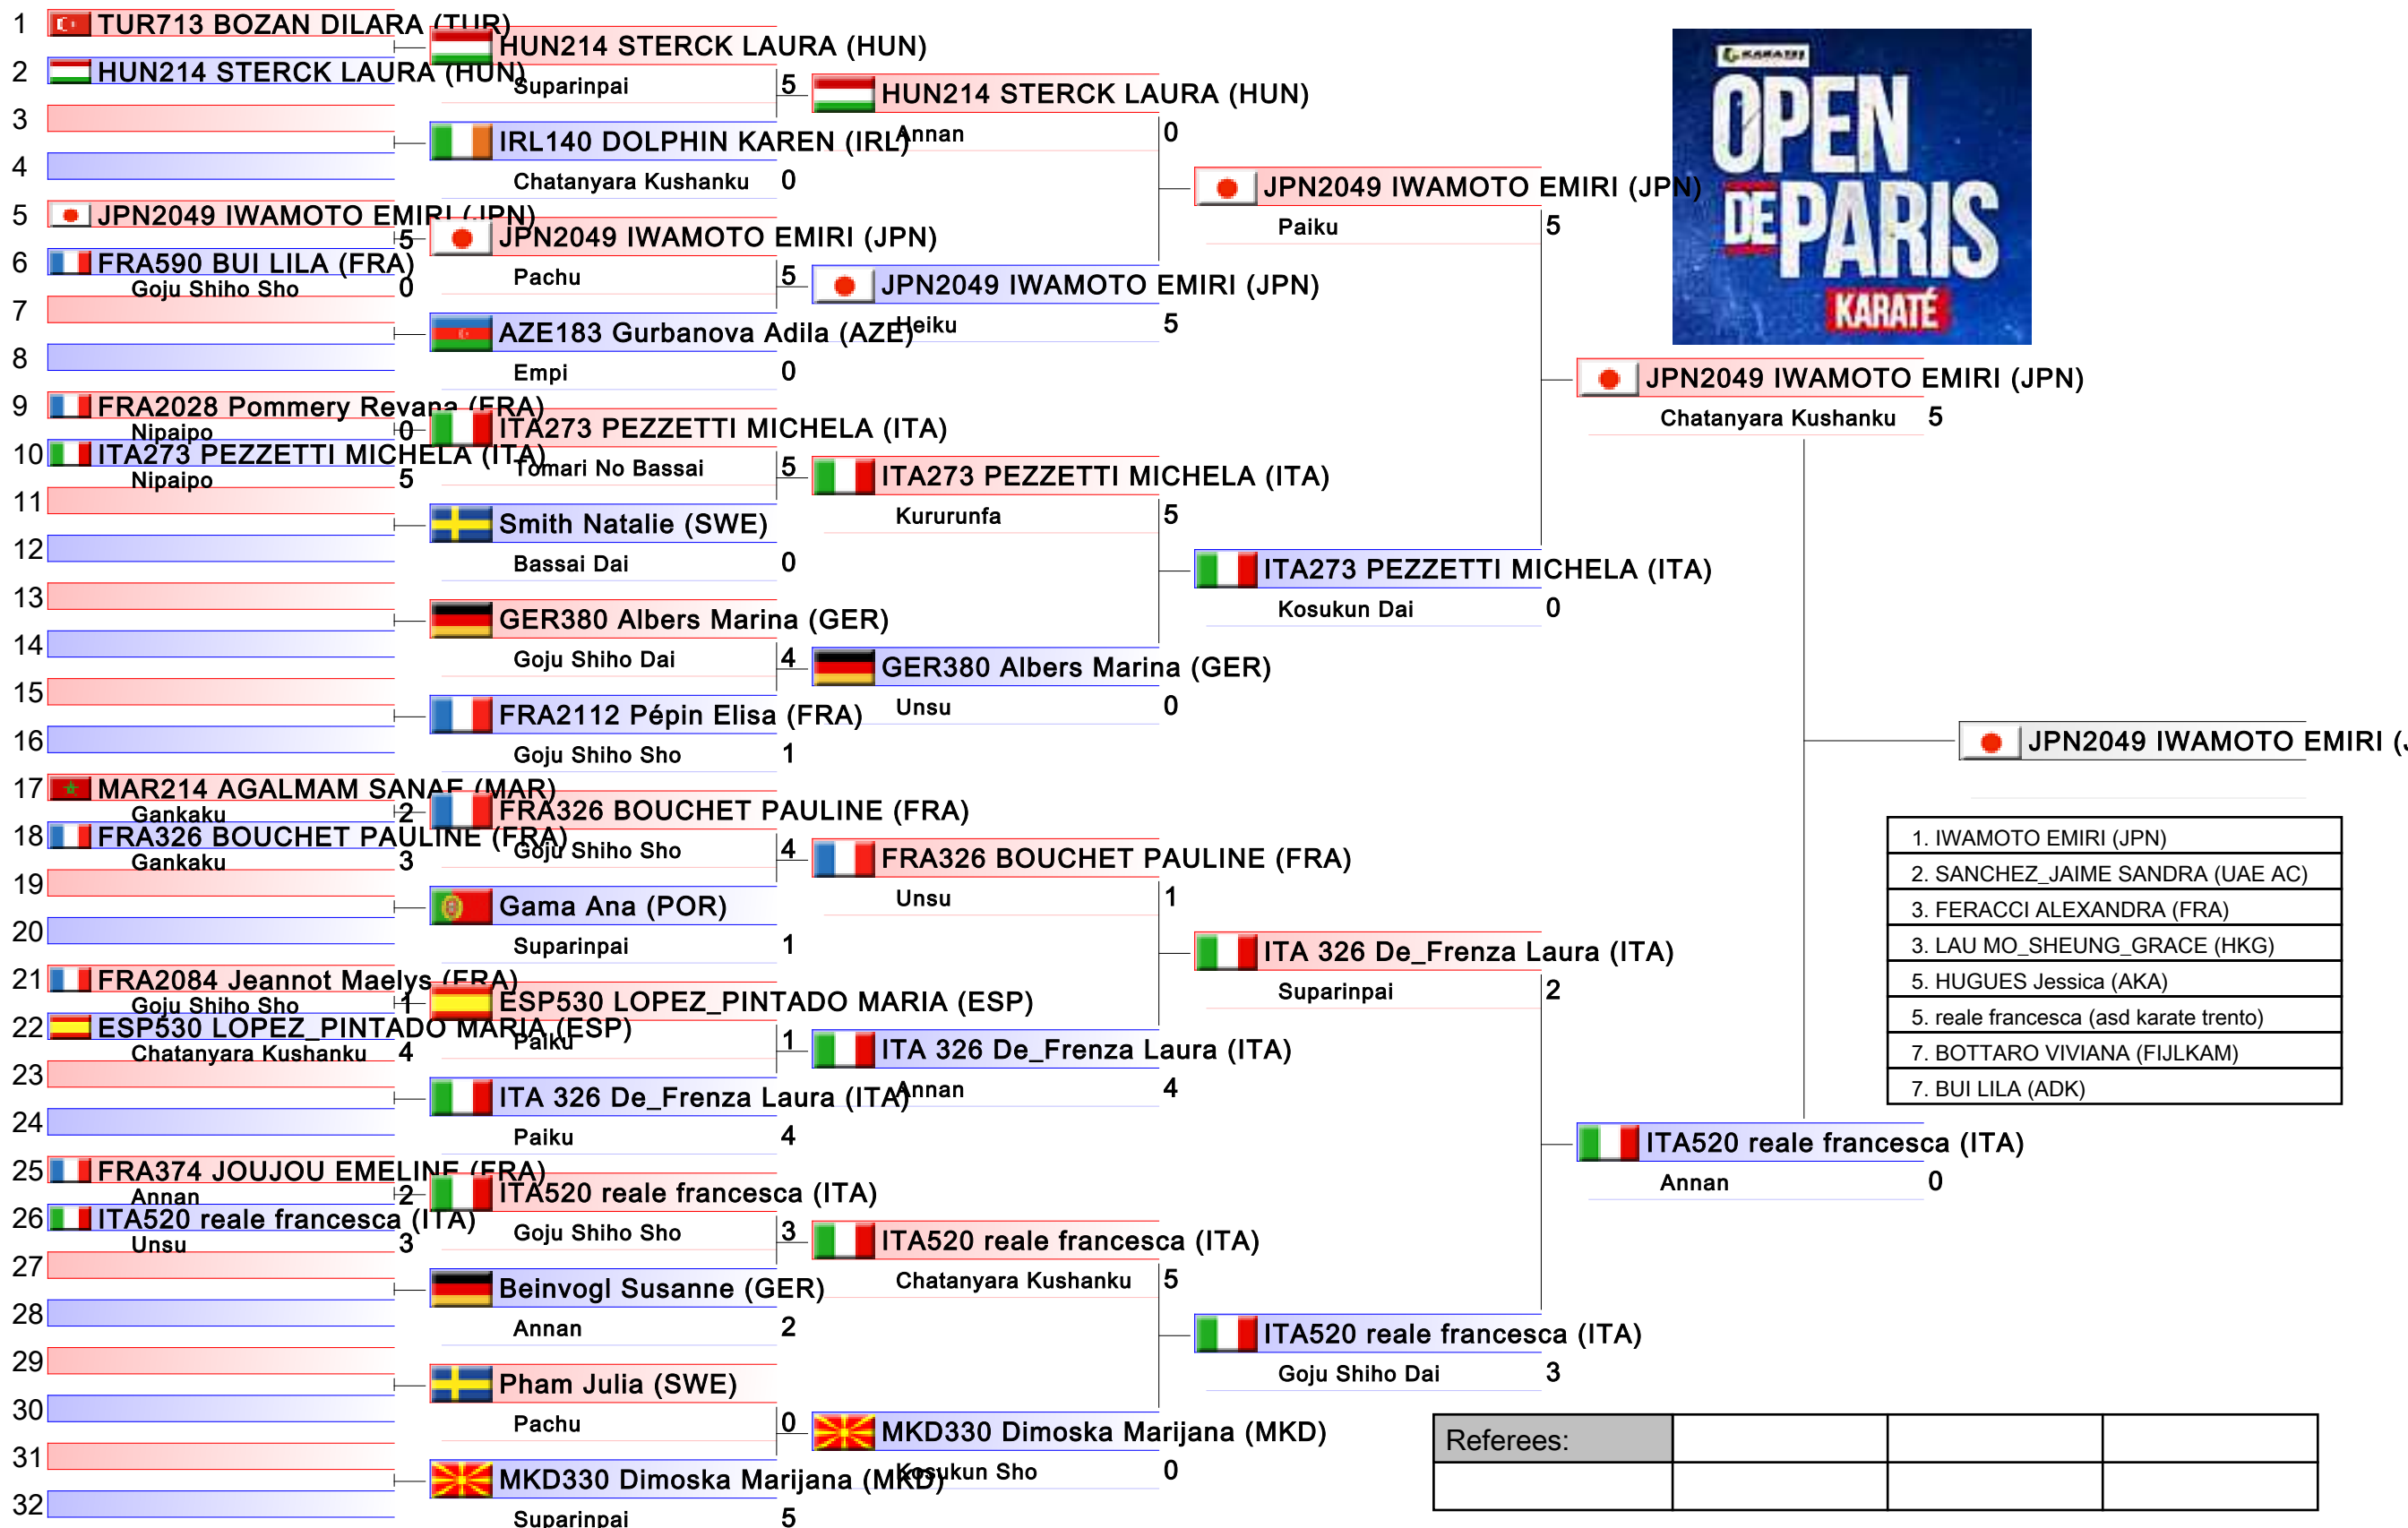

Female Kata

Karate1 Premier League - Paris 2015

Tatami
1

Pool
1/4

Female Kata

Karate1 Premier League - Paris 2015

Tatami
2

Pool
2/4