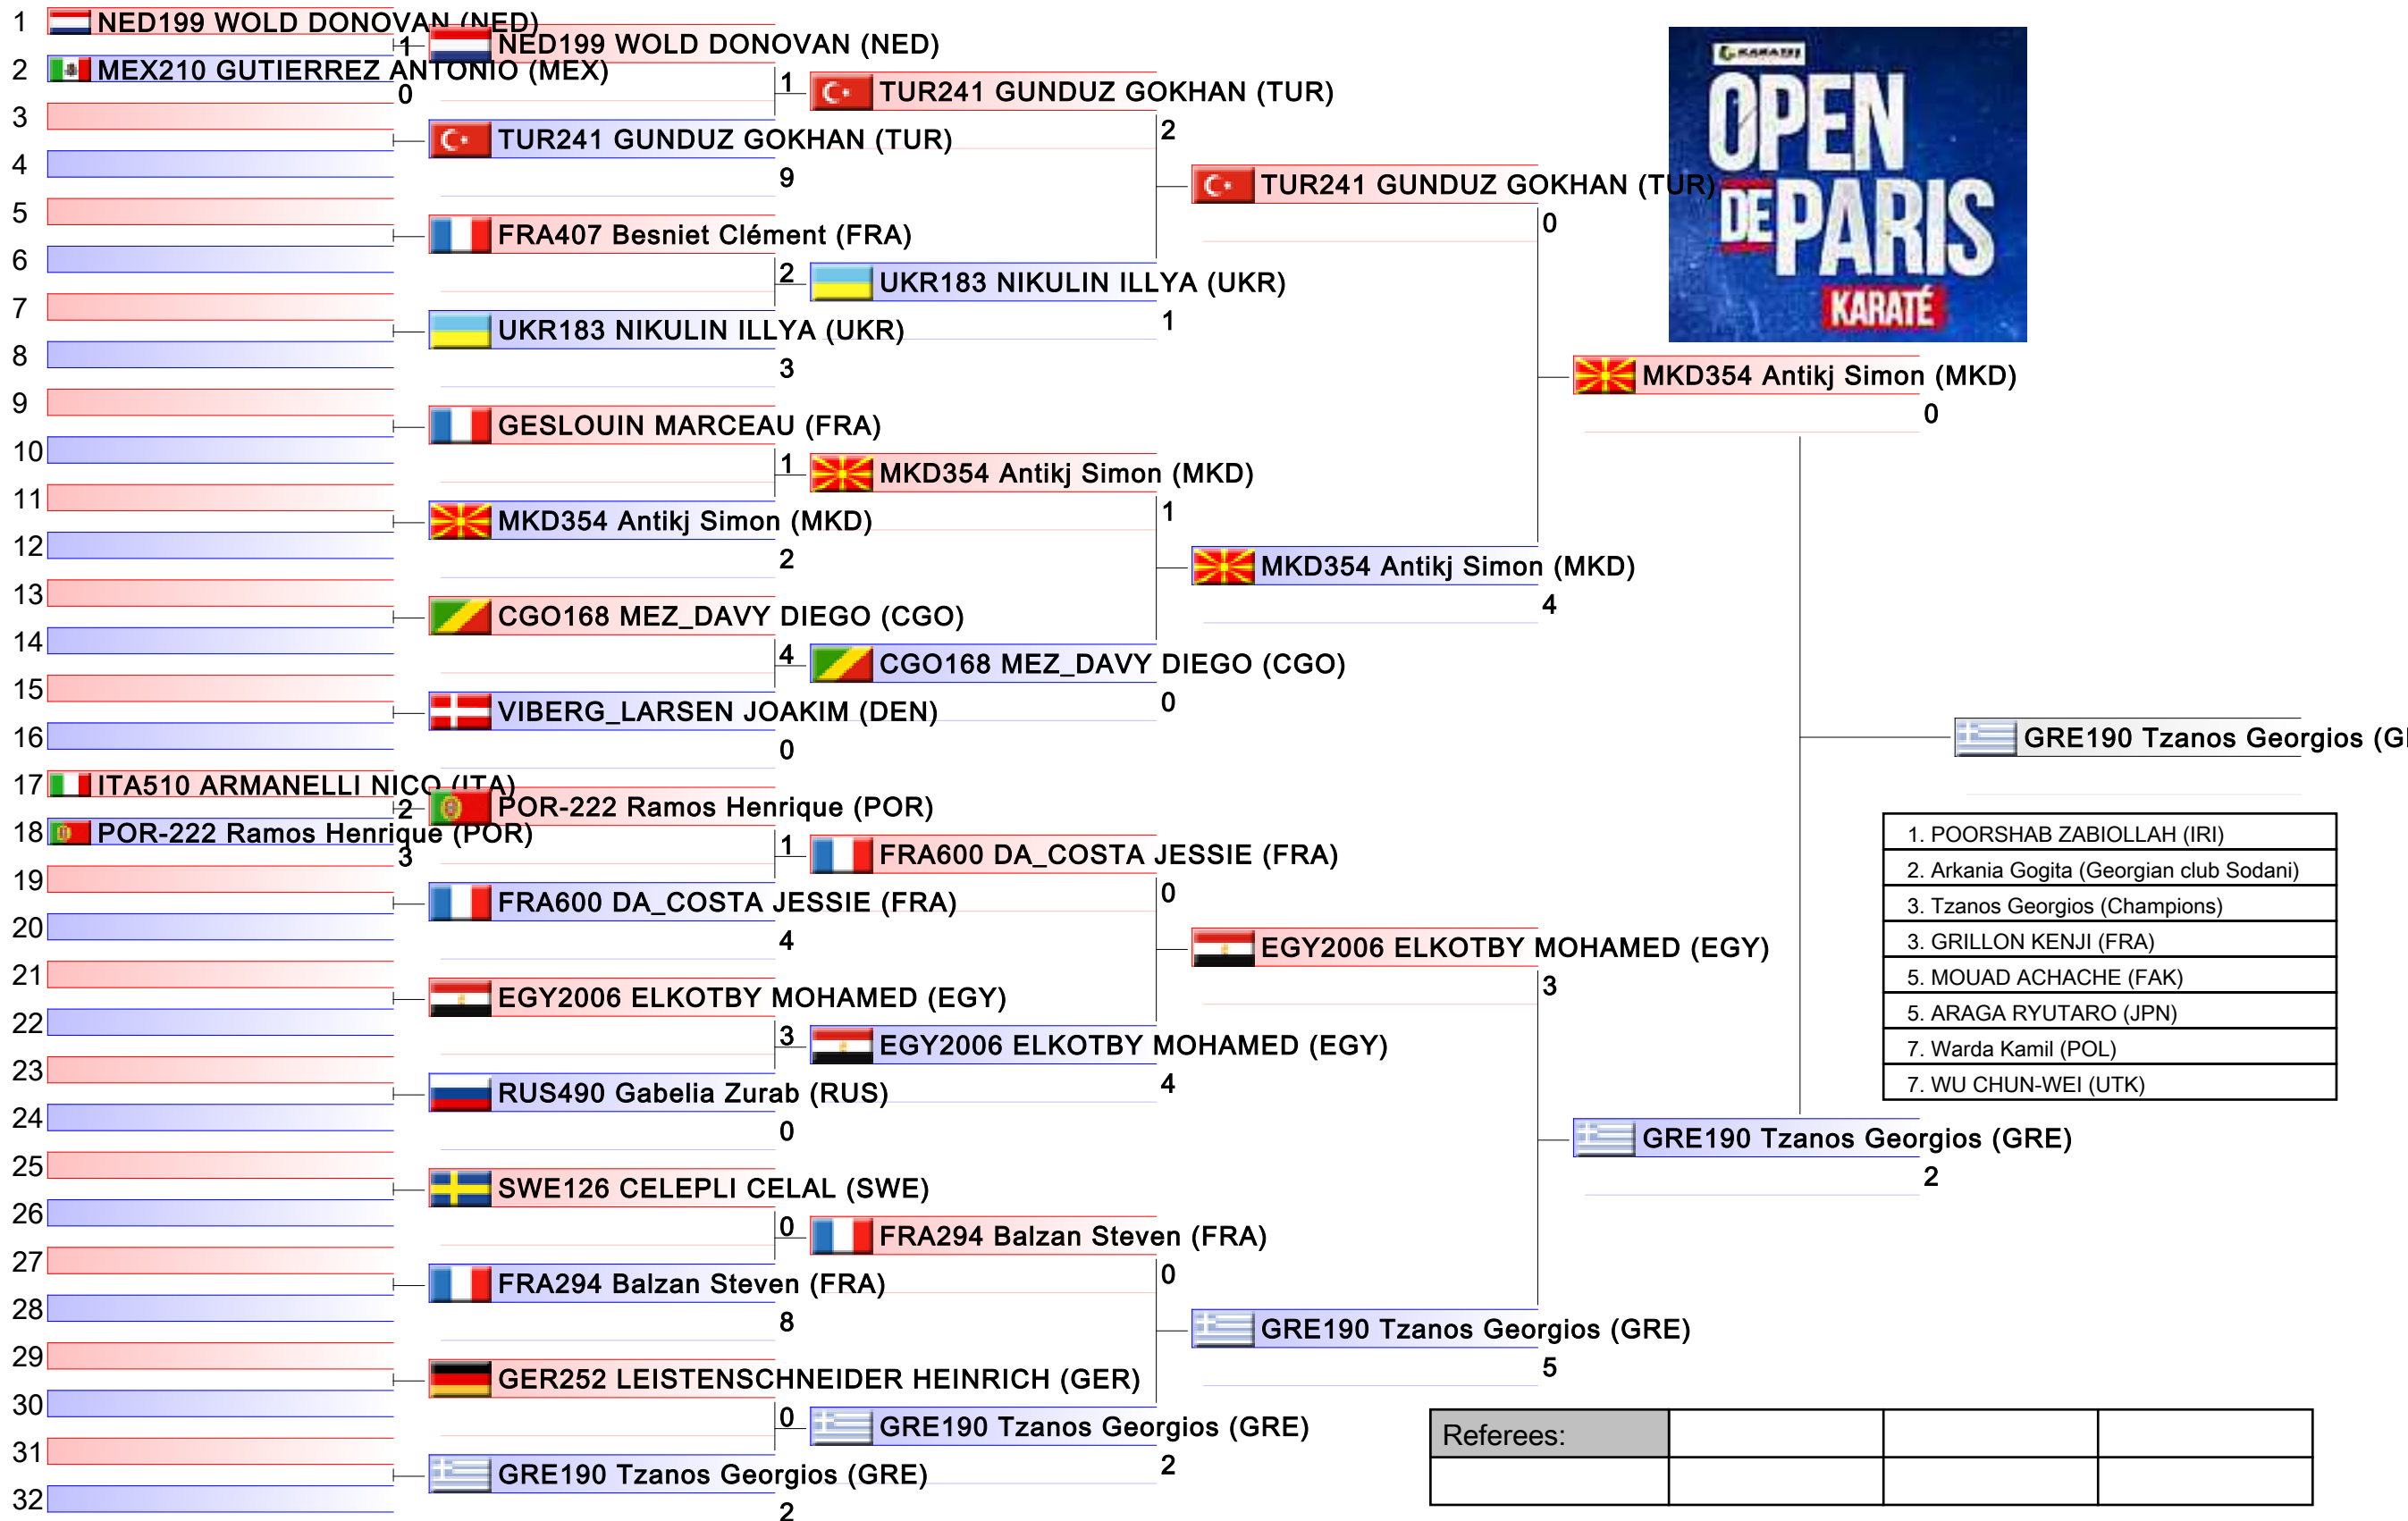

Male Kumite -84 Kg
Karate1 Premier League - Paris 2015

Tatami
2

Pool
2/4