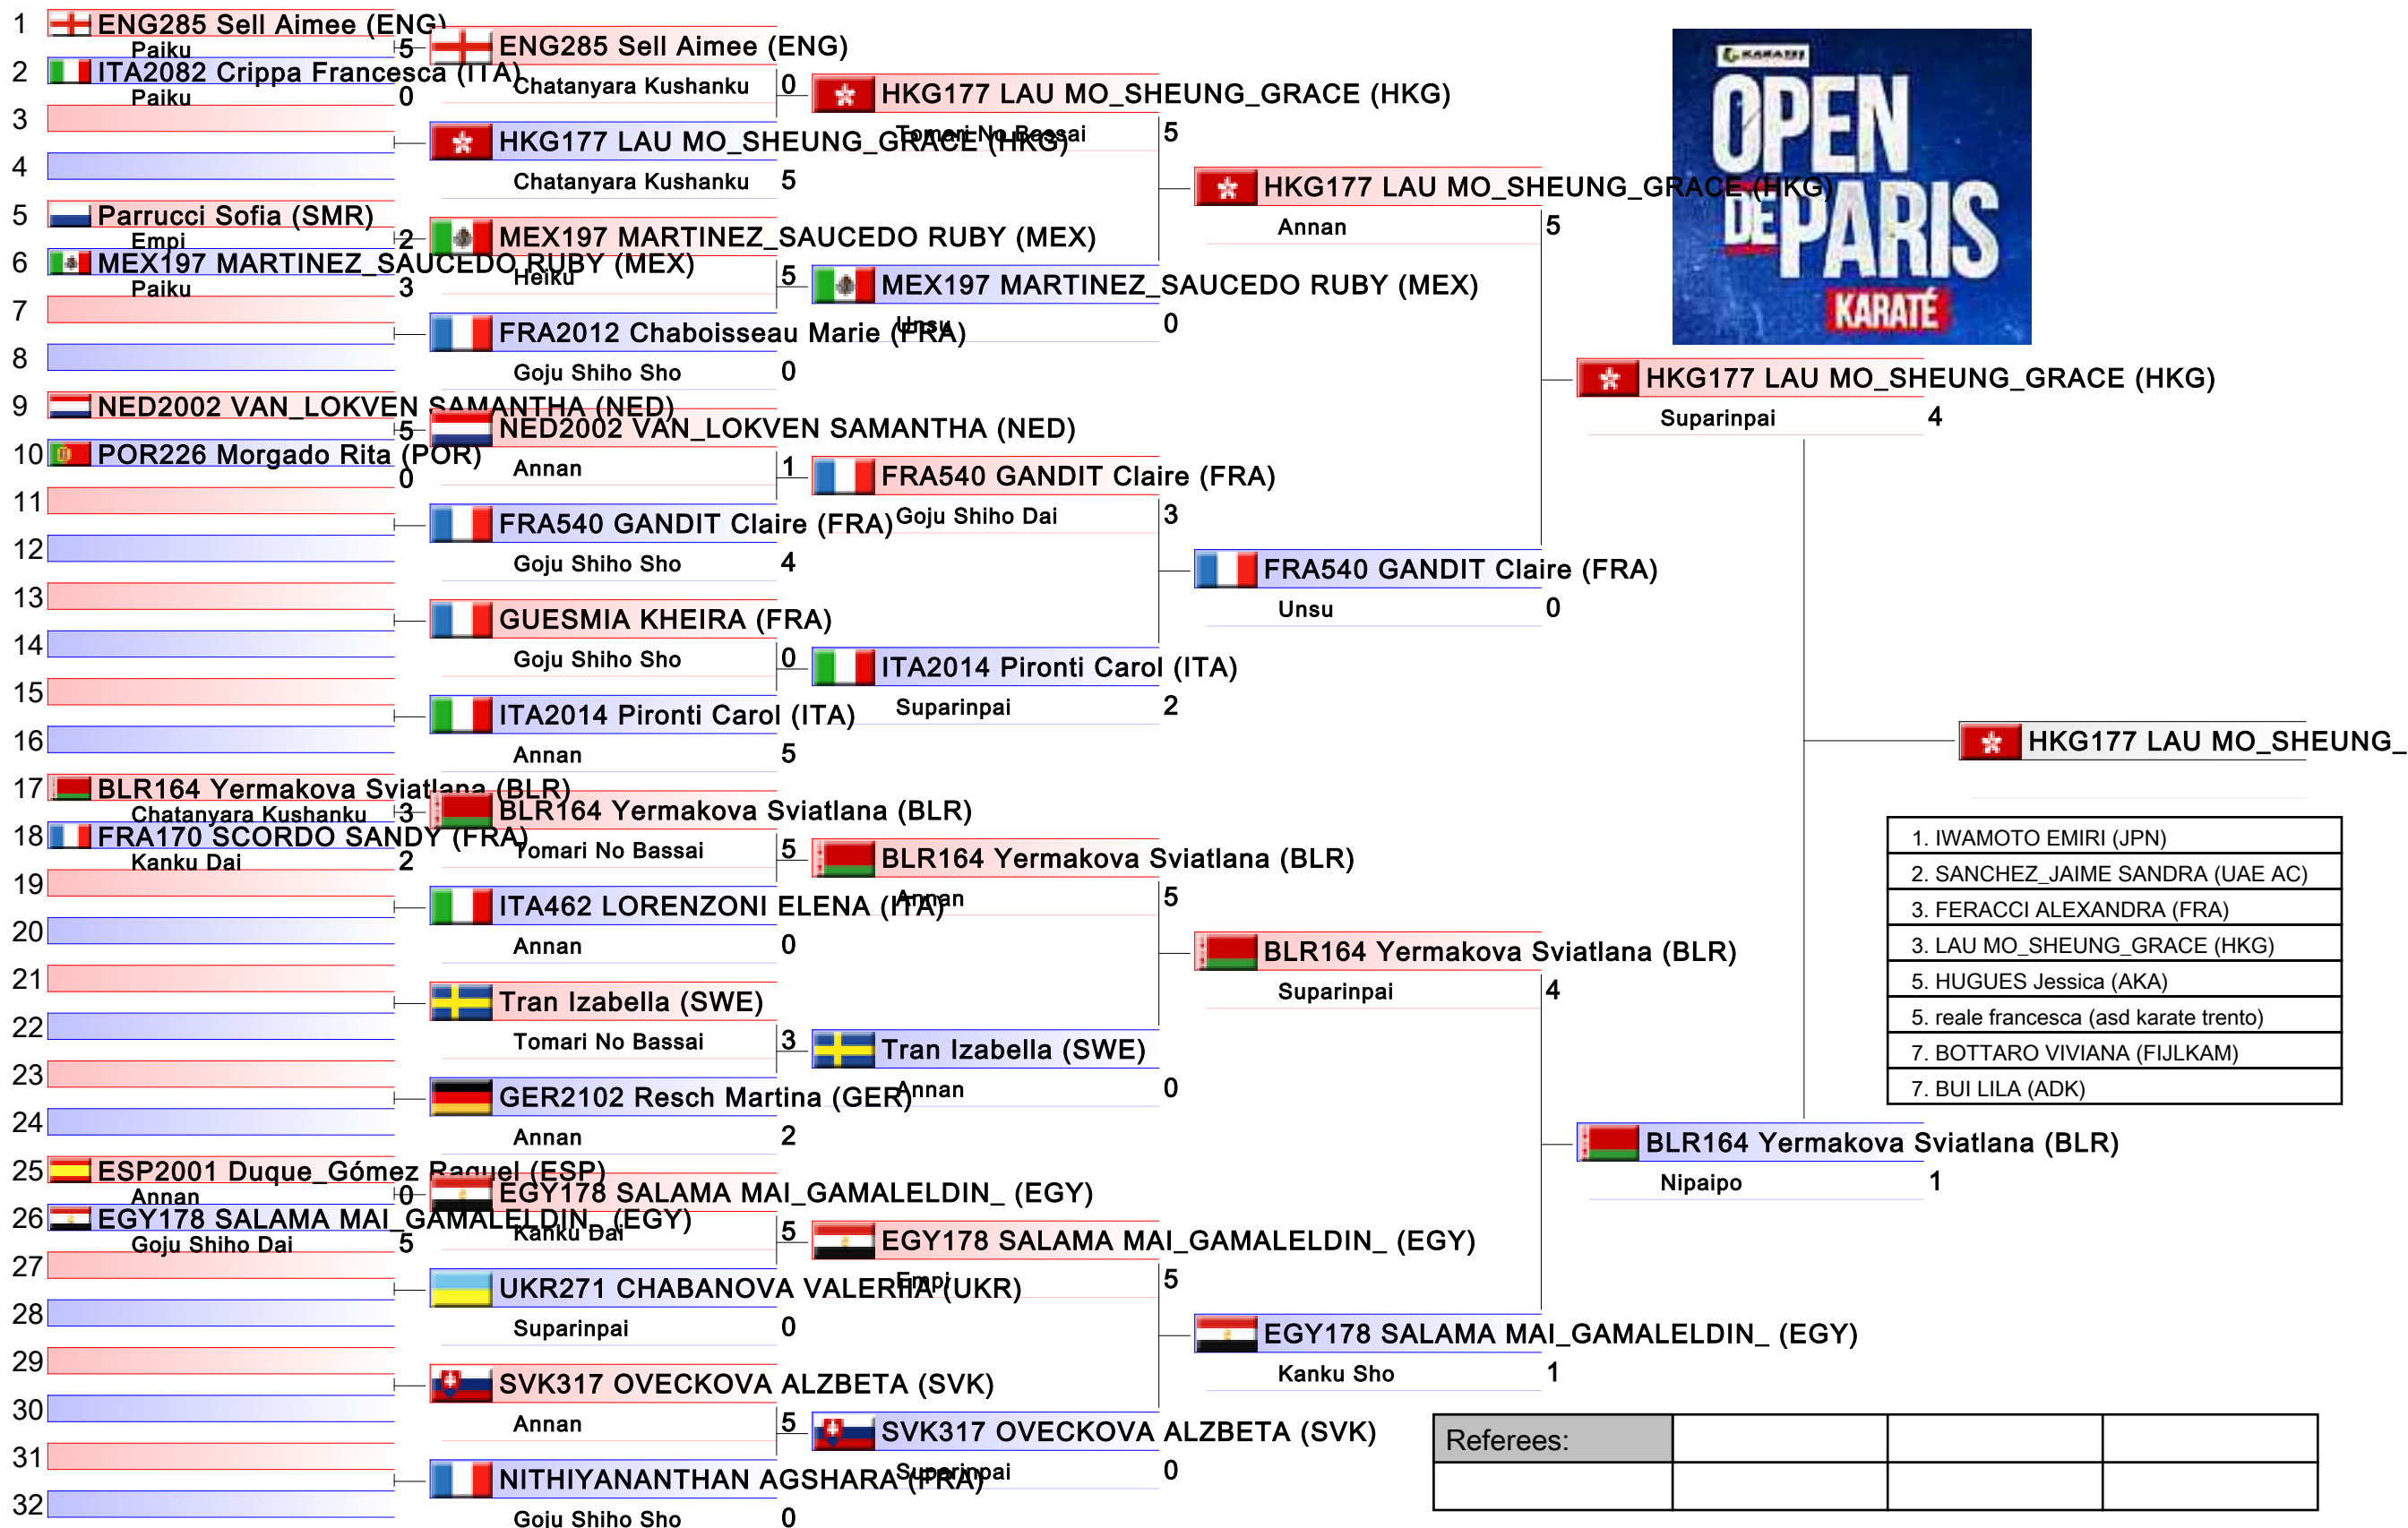

Female Kata

Karate1 Premier League - Paris 2015

Tatami
1

Pool
1/4

Female Kata

Karate1 Premier League - Paris 2015

Tatami
2

Pool
2/4