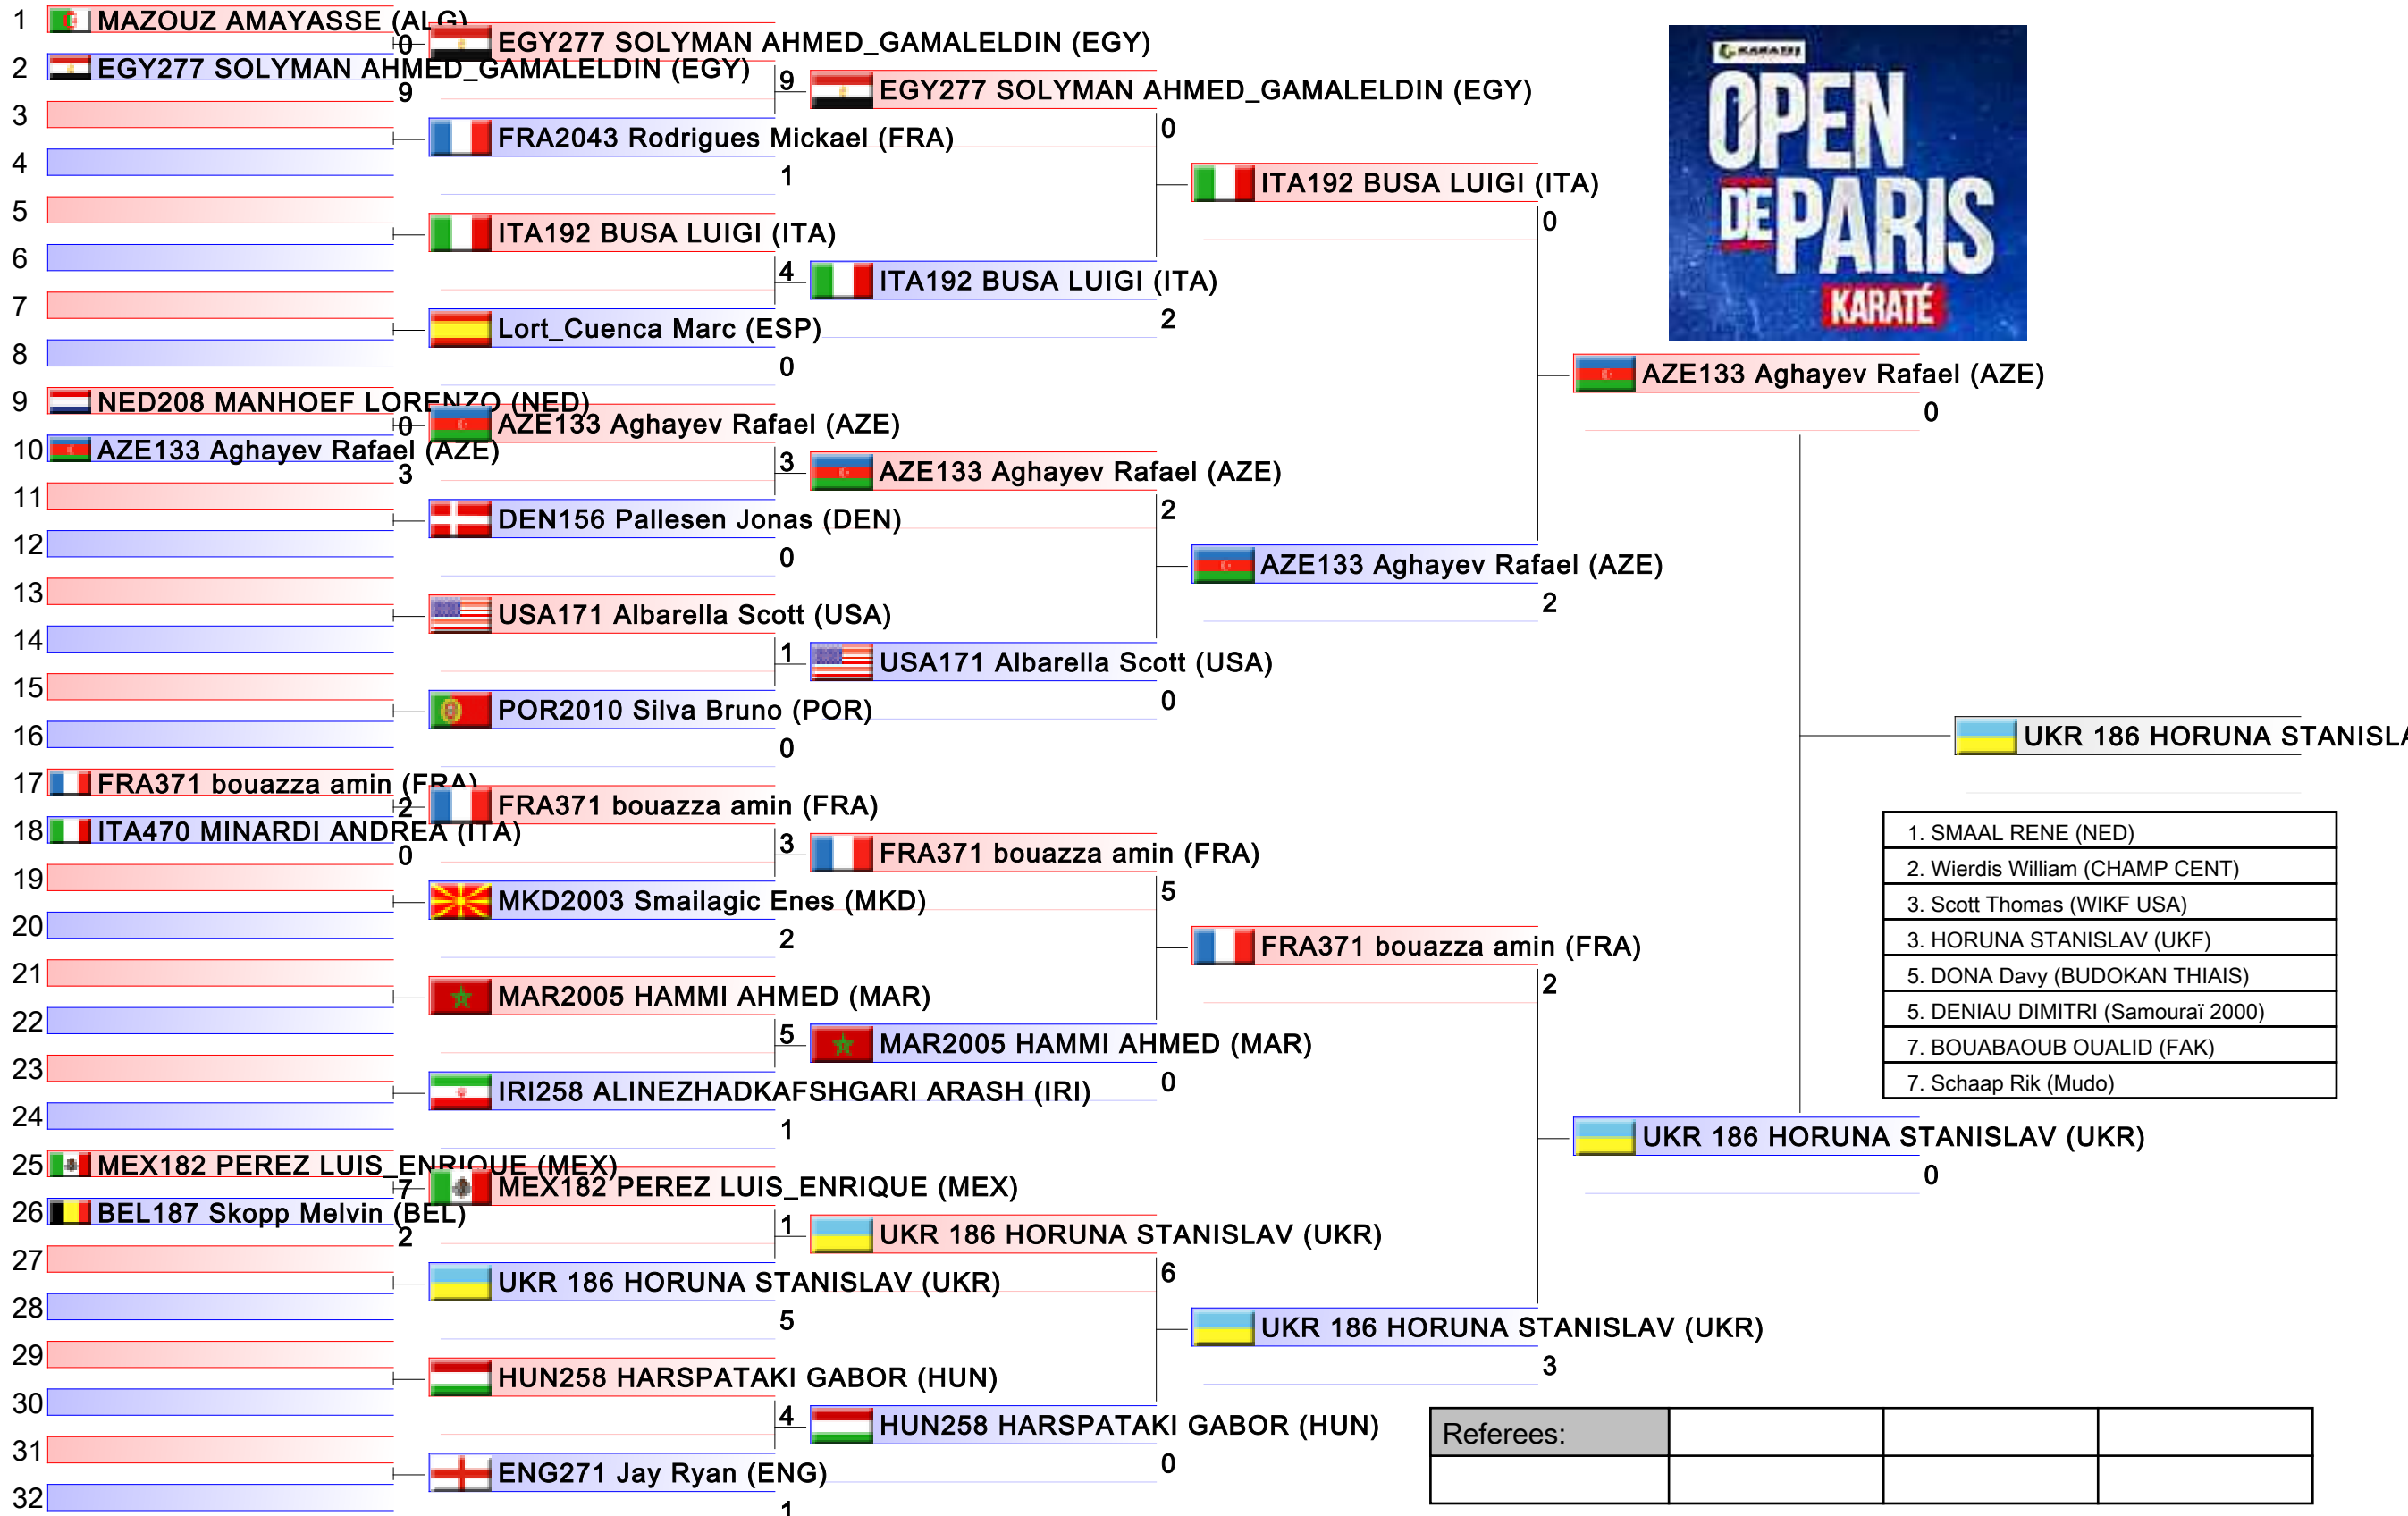

Male Kumite -75 Kg
Karate1 Premier League - Paris 2015

Tatami
4

Pool
4/4

1. SMAAL RENE (NED)
2. Wierdis William (CHAMP CENT)
3. Scott Thomas (WIKF USA)
3. HORUNA STANISLAV (UKF)
5. DONA Davy (BUDOKAN THIAIS)
5. DENIAU DIMITRI (Samouraï 2000)
7. BOUABAOUB OUALID (FAK)
7. Schaap Rik (Mudo)

Referees: