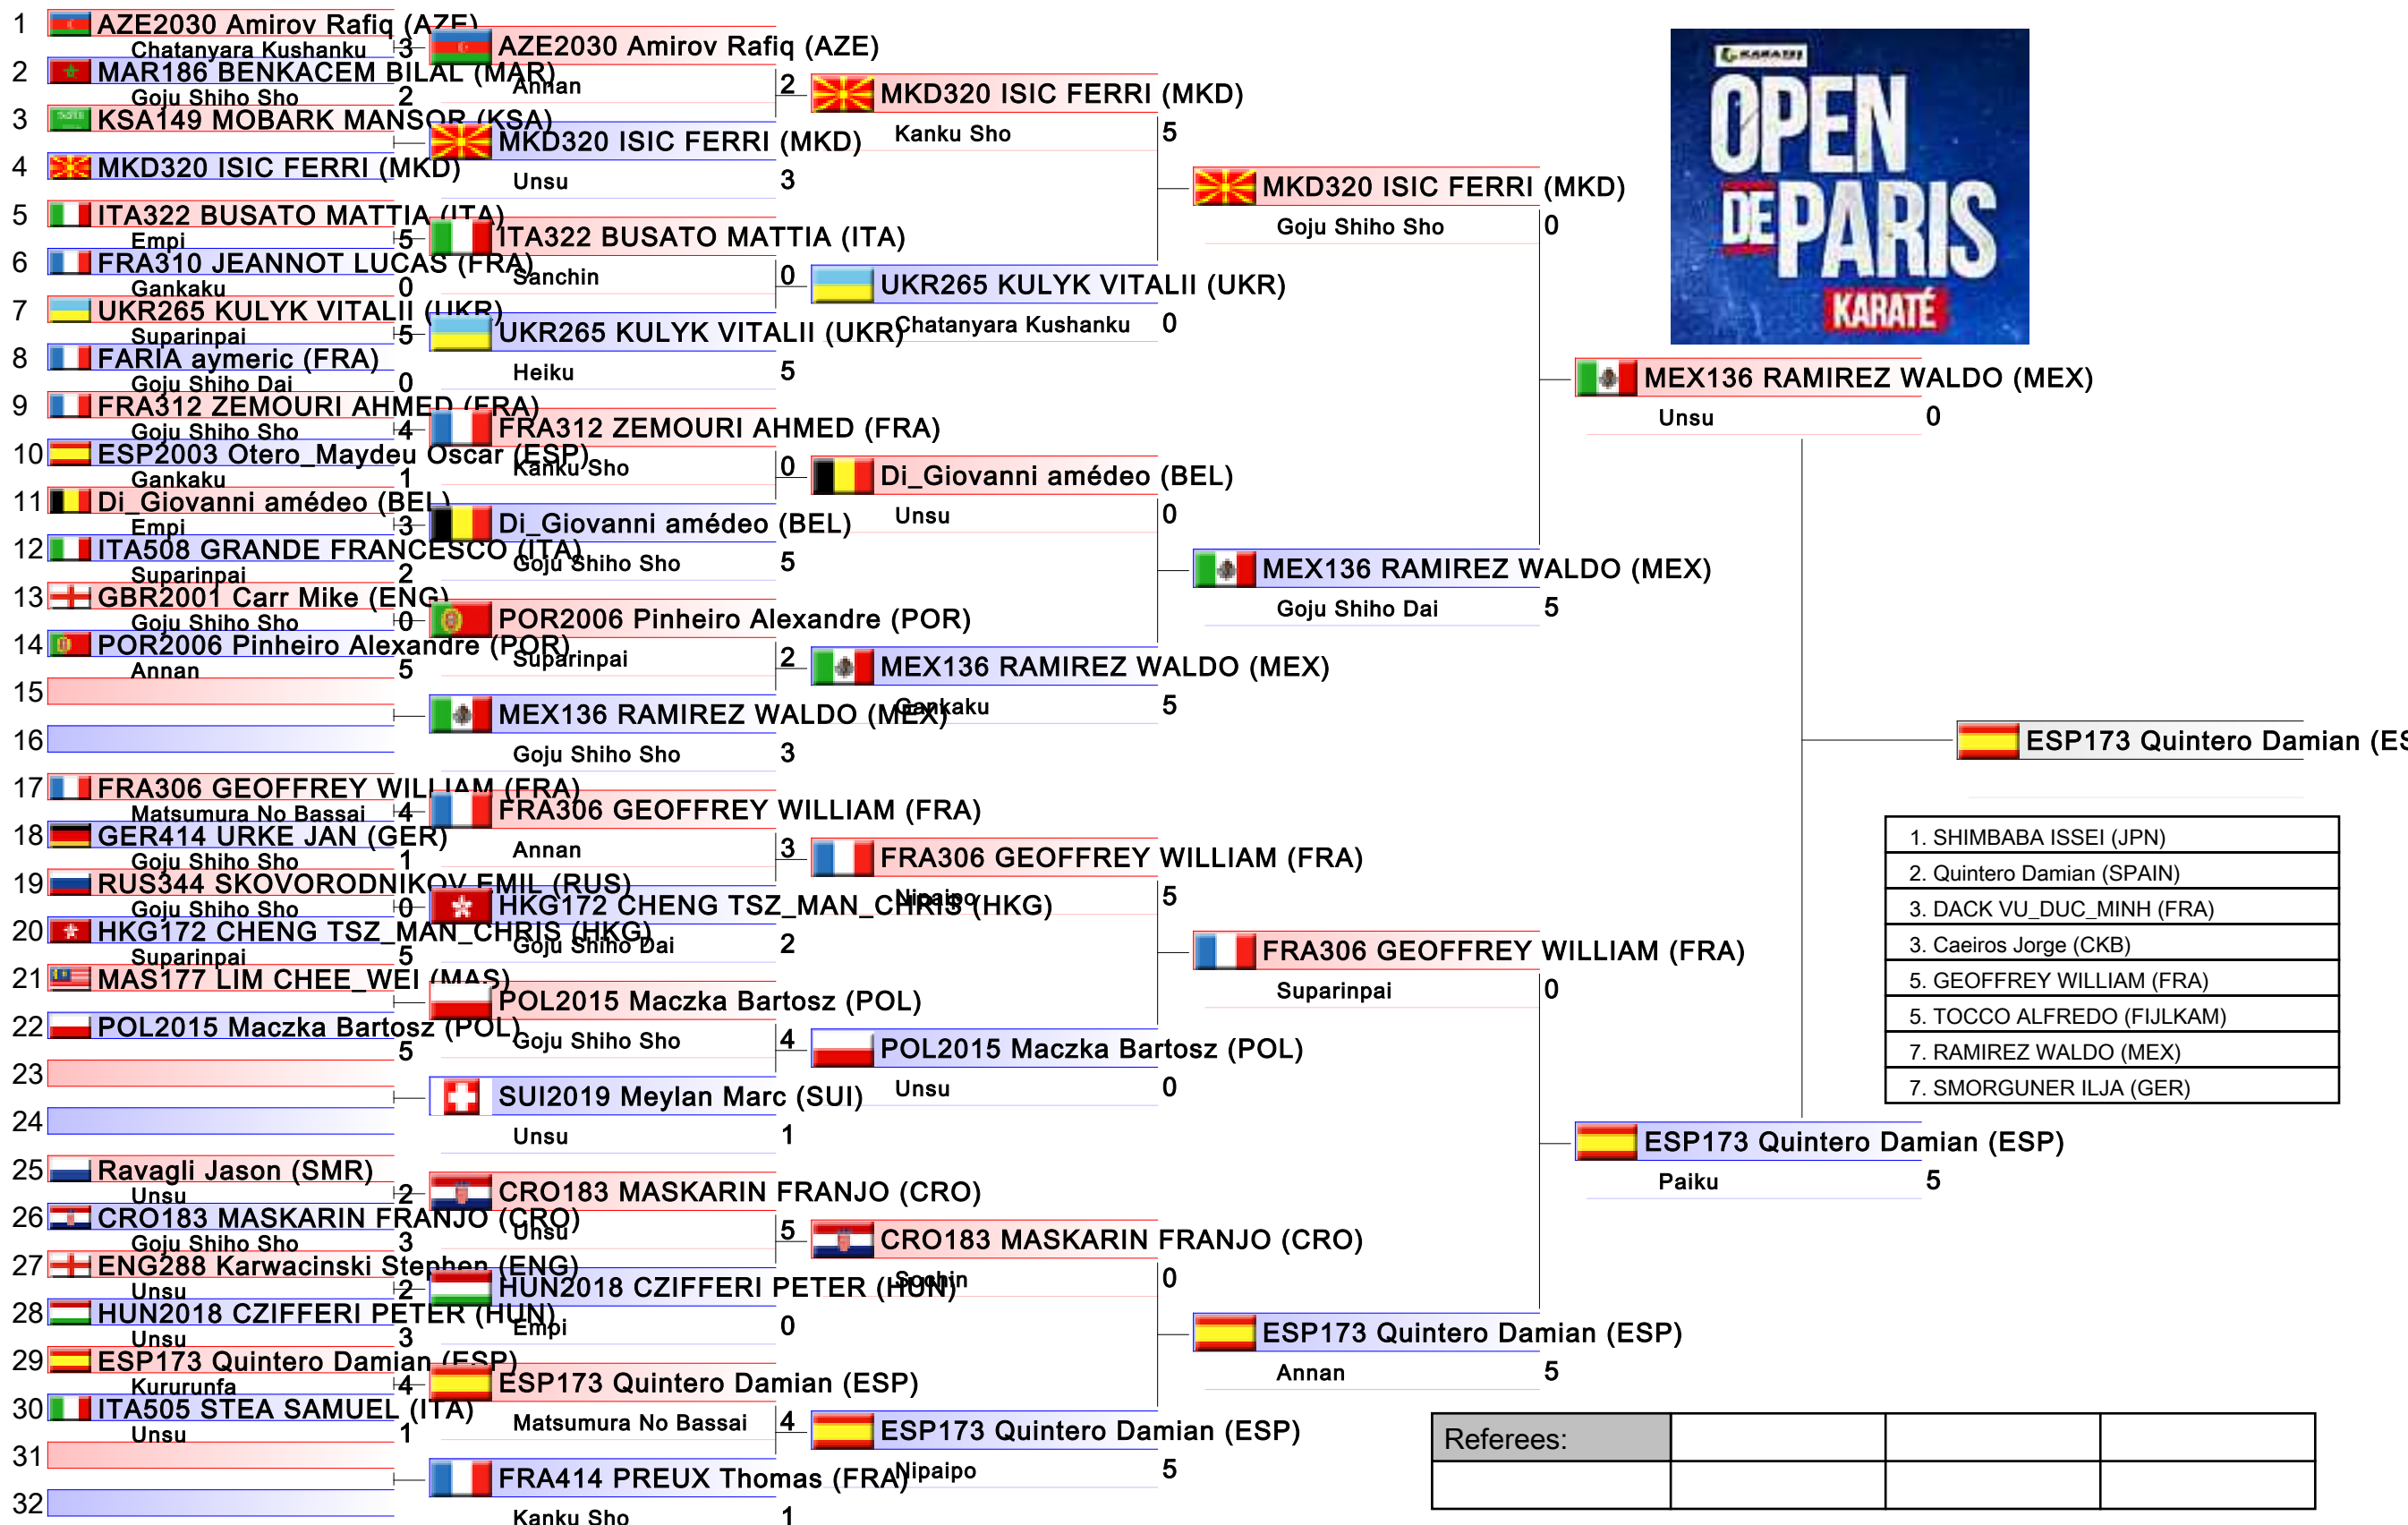

Male Kata

Karate1 Premier League - Paris 2015

Tatami
2

Pool
2/4

Referees: