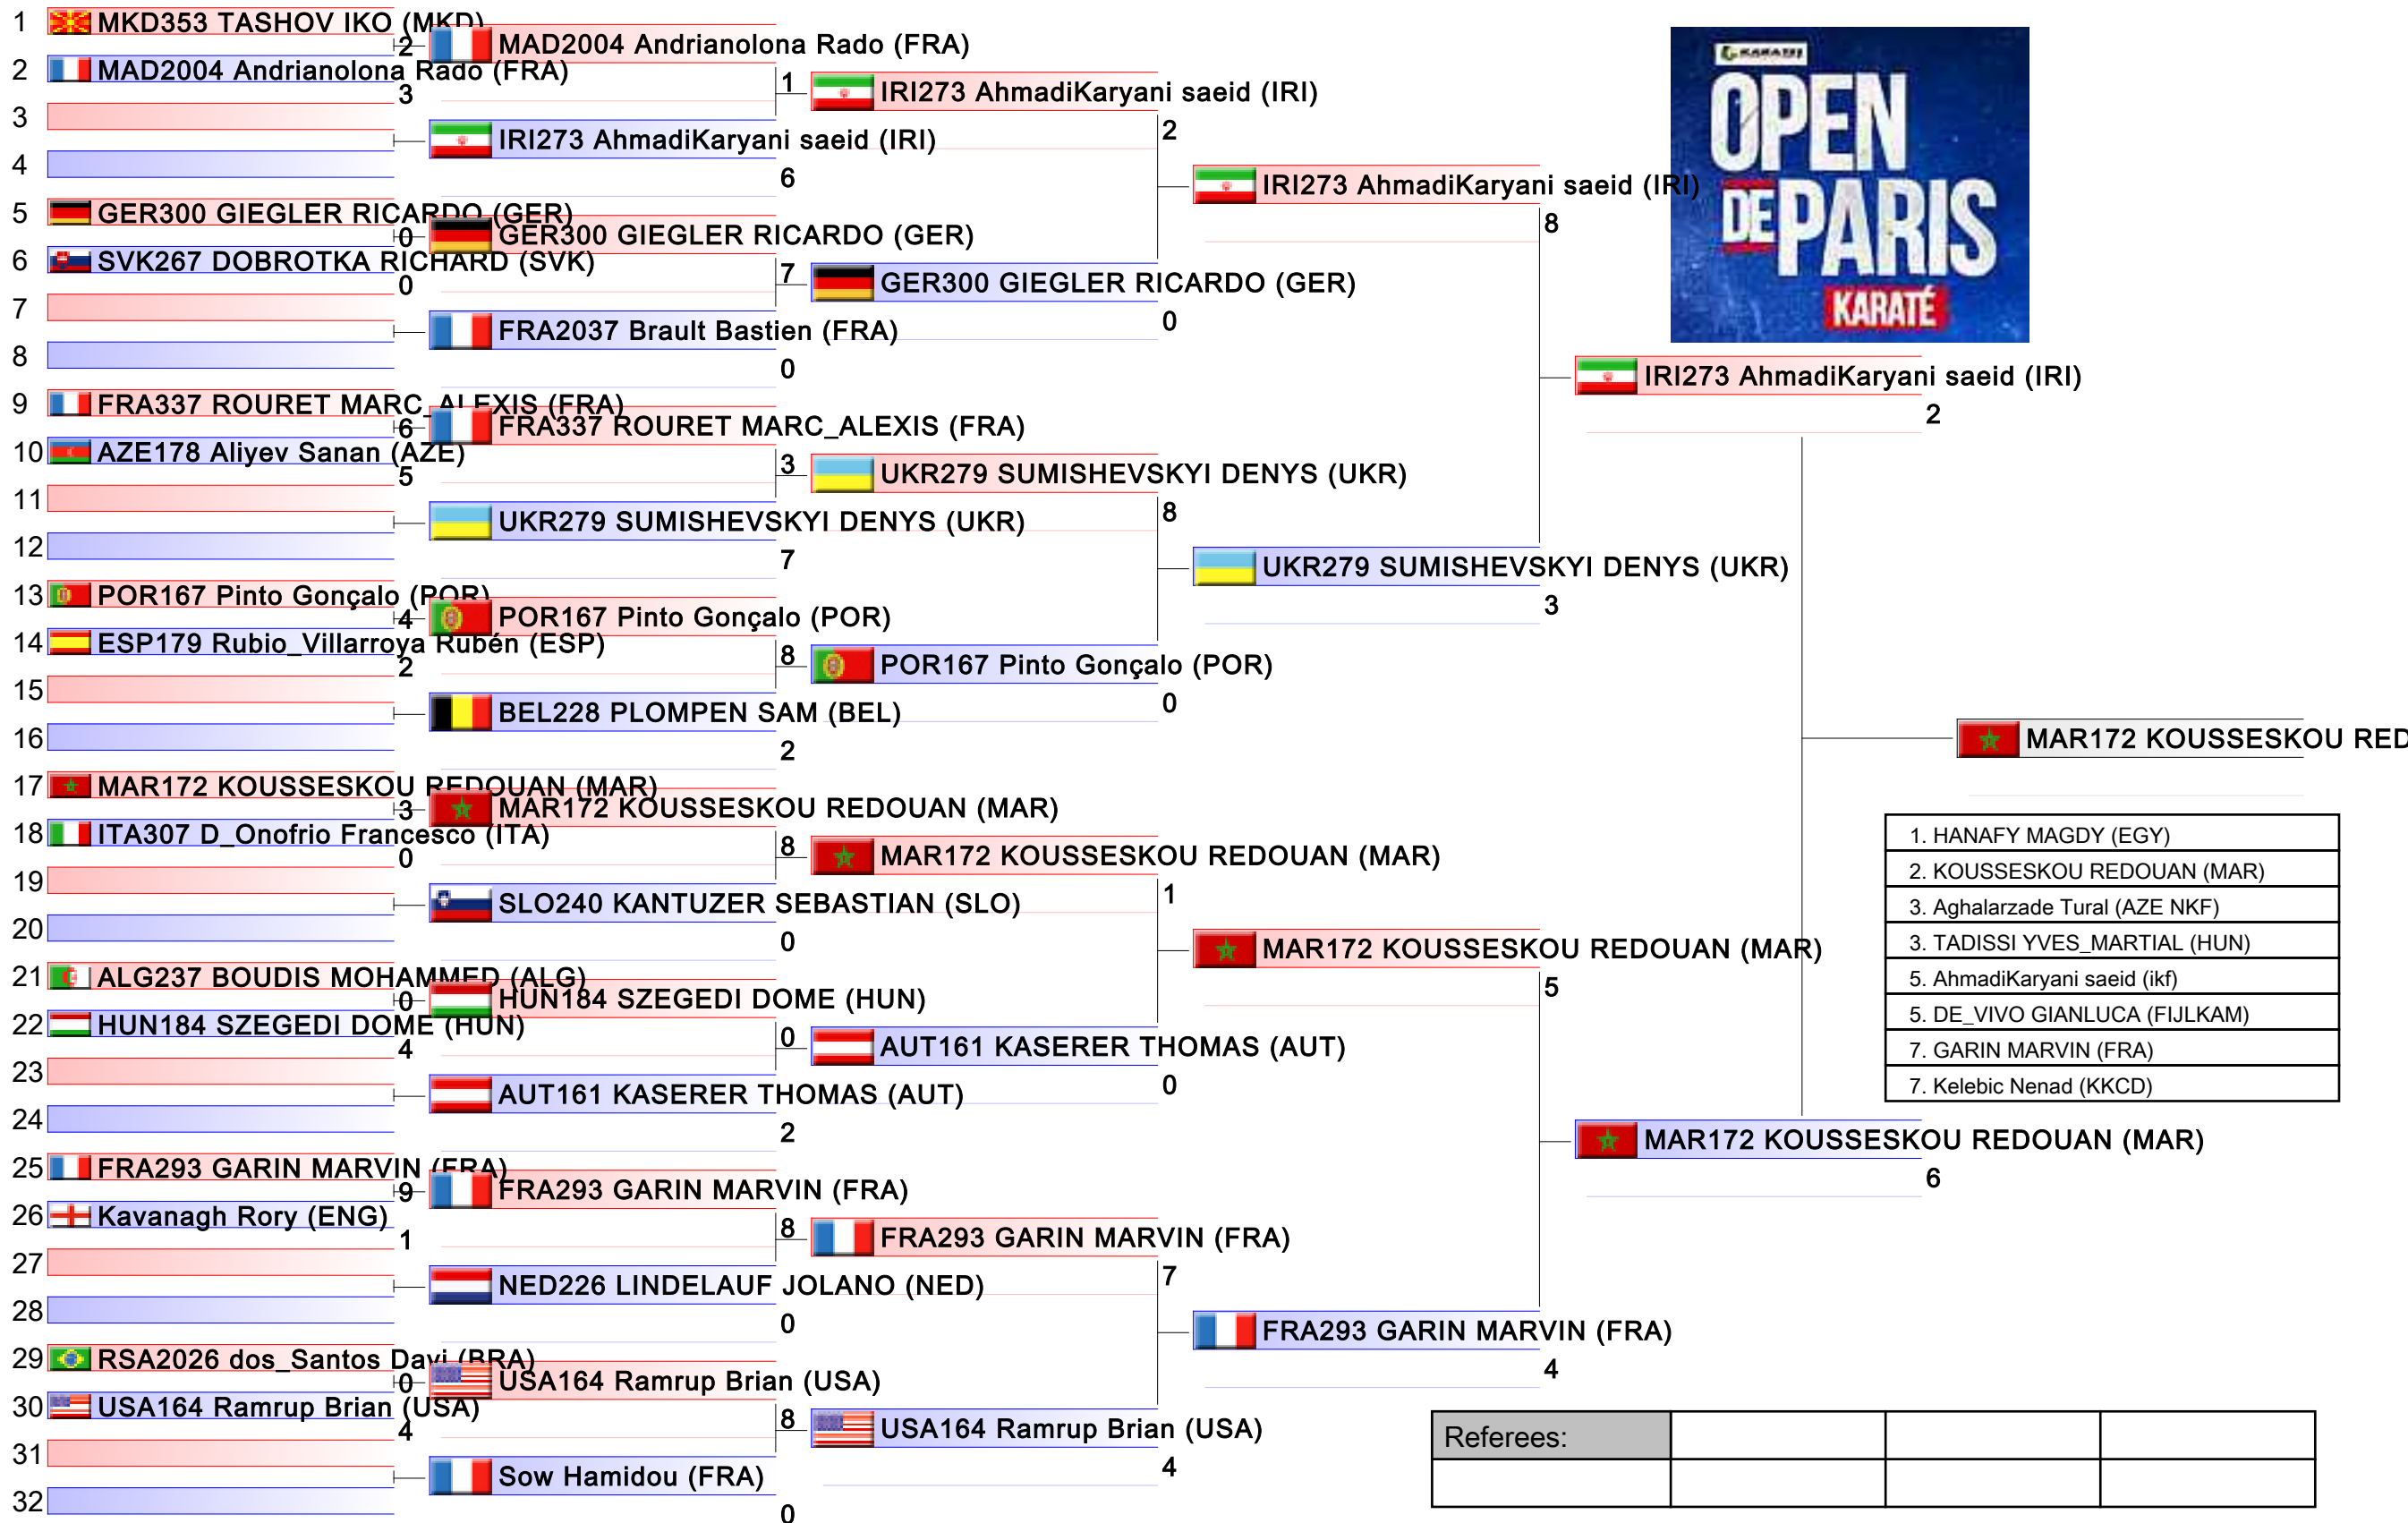

Male Kumite -67 Kg
Karate1 Premier League - Paris 2015

Tatami
2

Pool
2/4