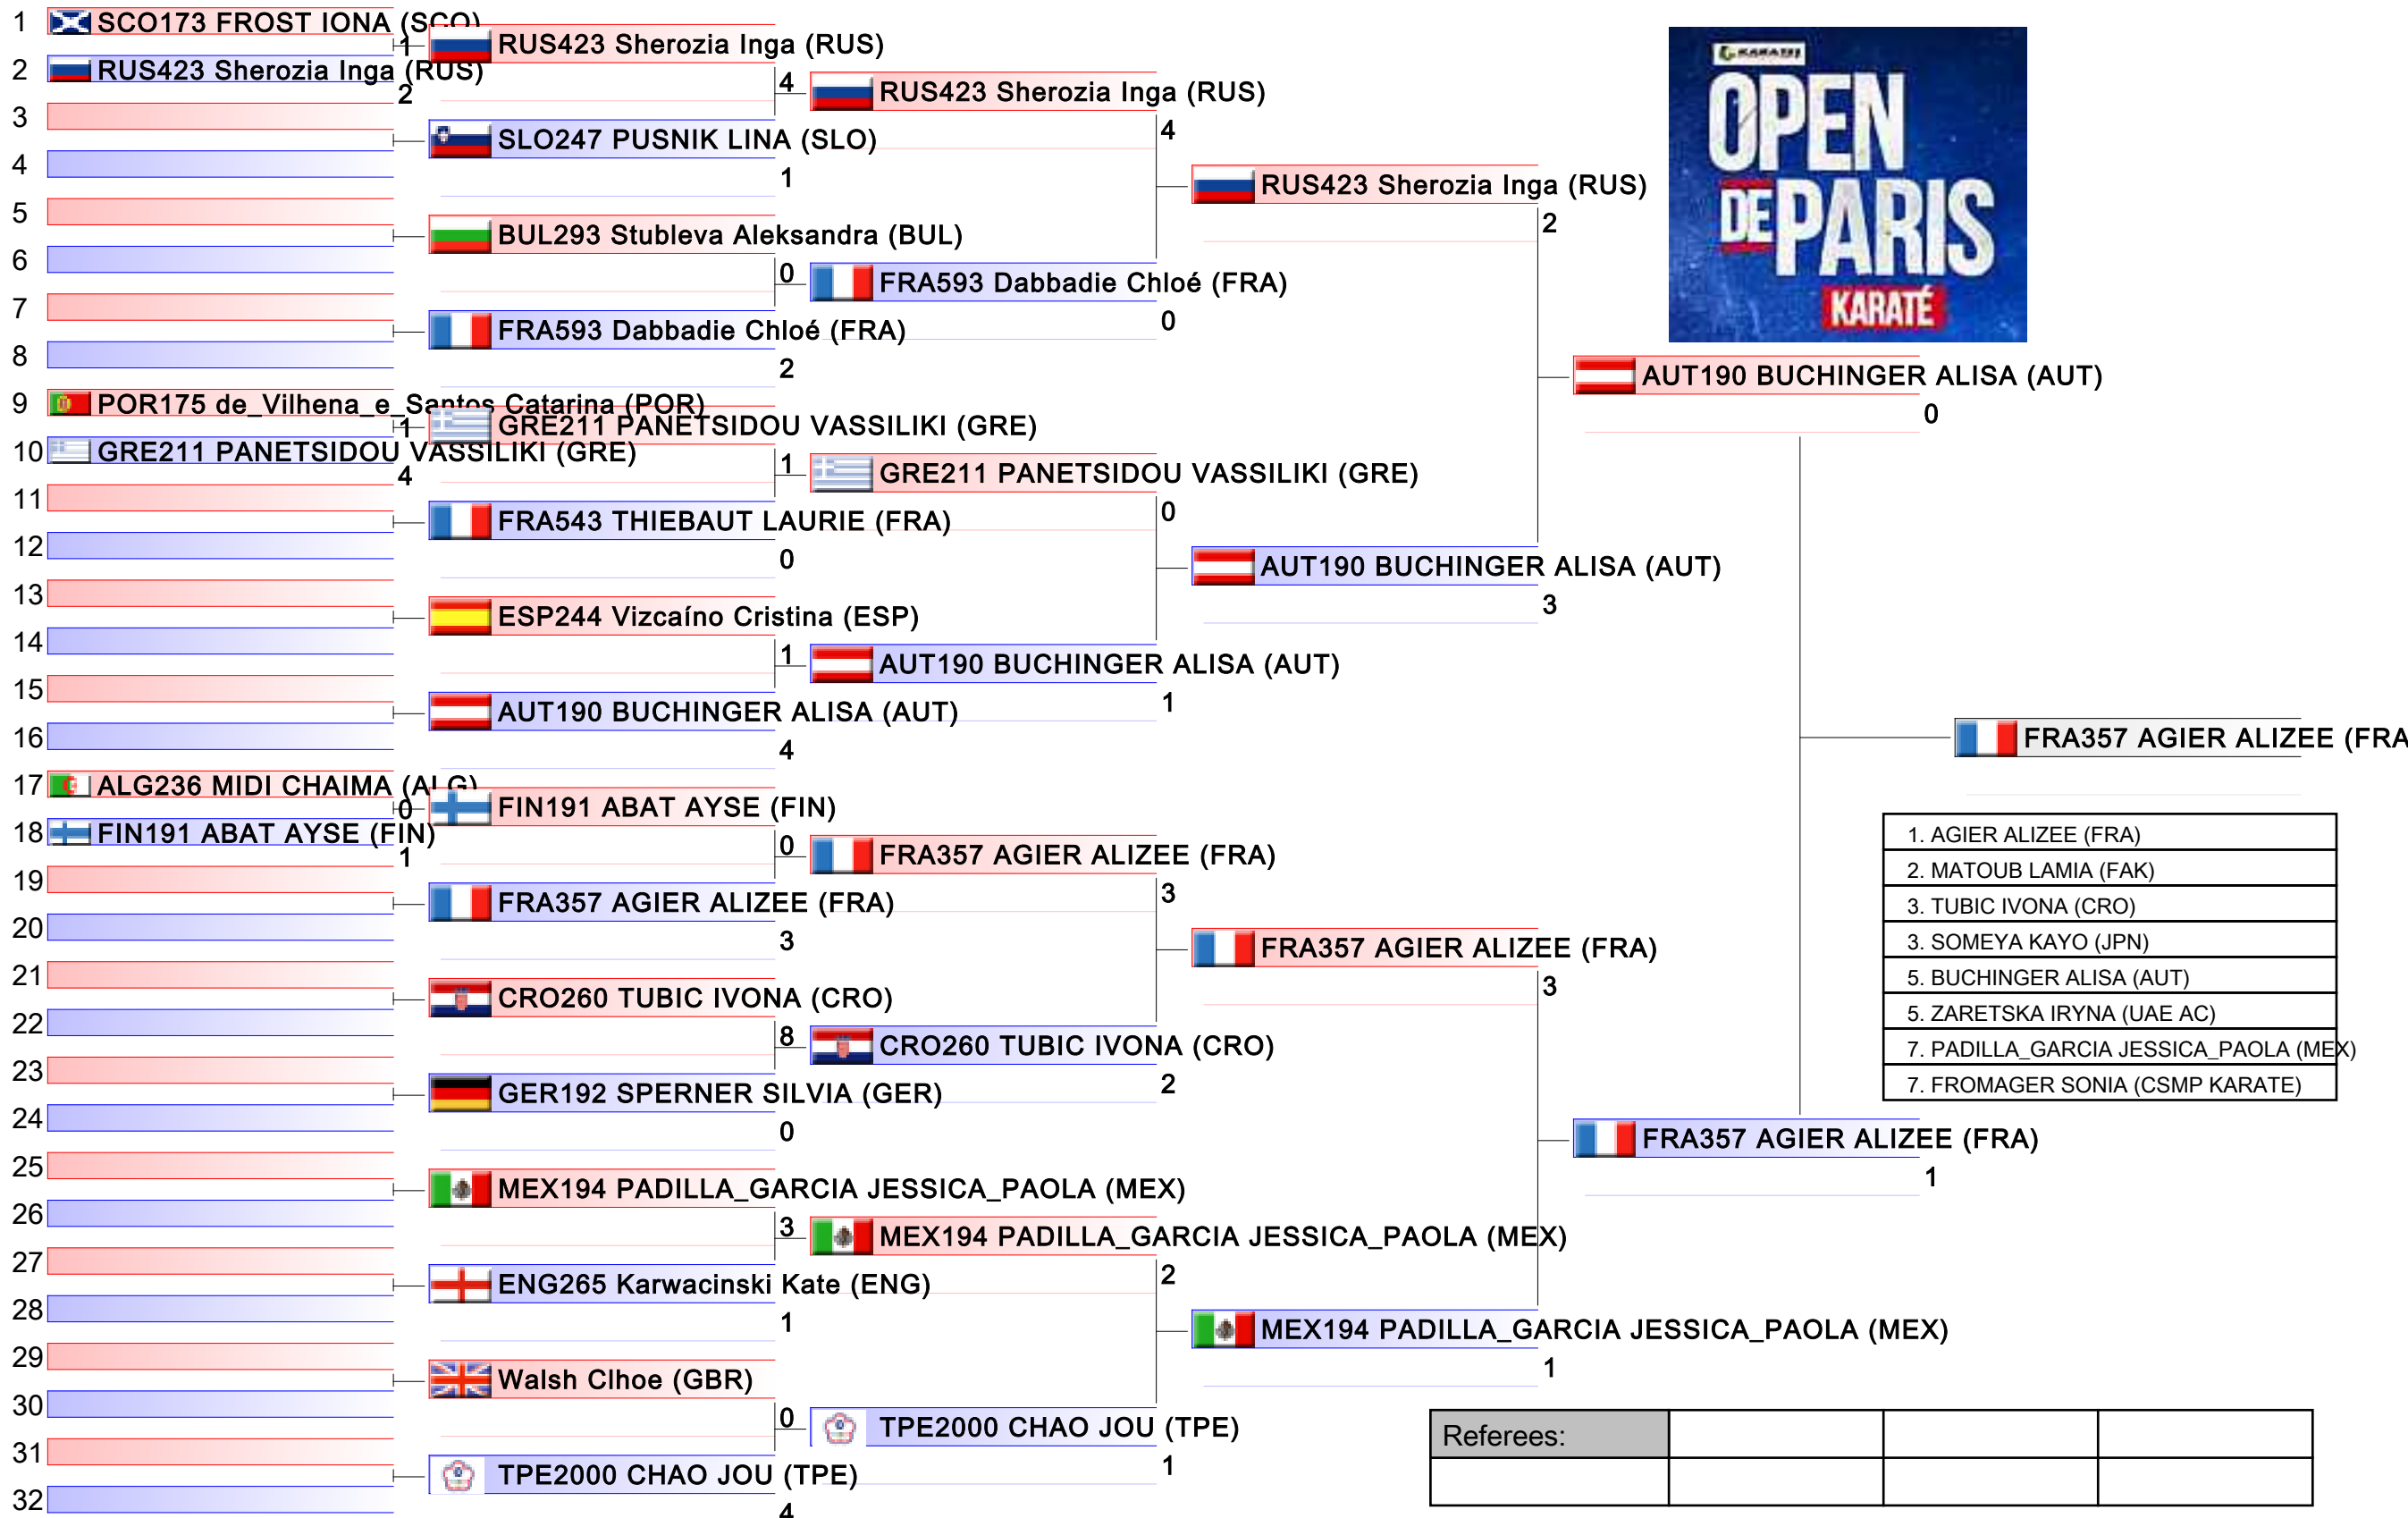

Referees:			

Female Kumite -68 Kg
Karate1 Premier League - Paris 2015

Tatami
3

Pool
1/2

Female Kumite -68 Kg
Karate1 Premier League - Paris 2015

Tatami
4

Pool
2/2

1. AGIER ALIZEE (FRA)
2. MATOUB LAMIA (FAK)
3. TUBIC IVONA (CRO)
3. SOMEYA KAYO (JPN)
5. BUCHINGER ALISA (AUT)
5. ZARETSKA IRYNA (UAE AC)
7. PADILLA_GARCIA JESSICA_PAOLA (MEX)
7. FROMAGER SONIA (CSMP KARATE)