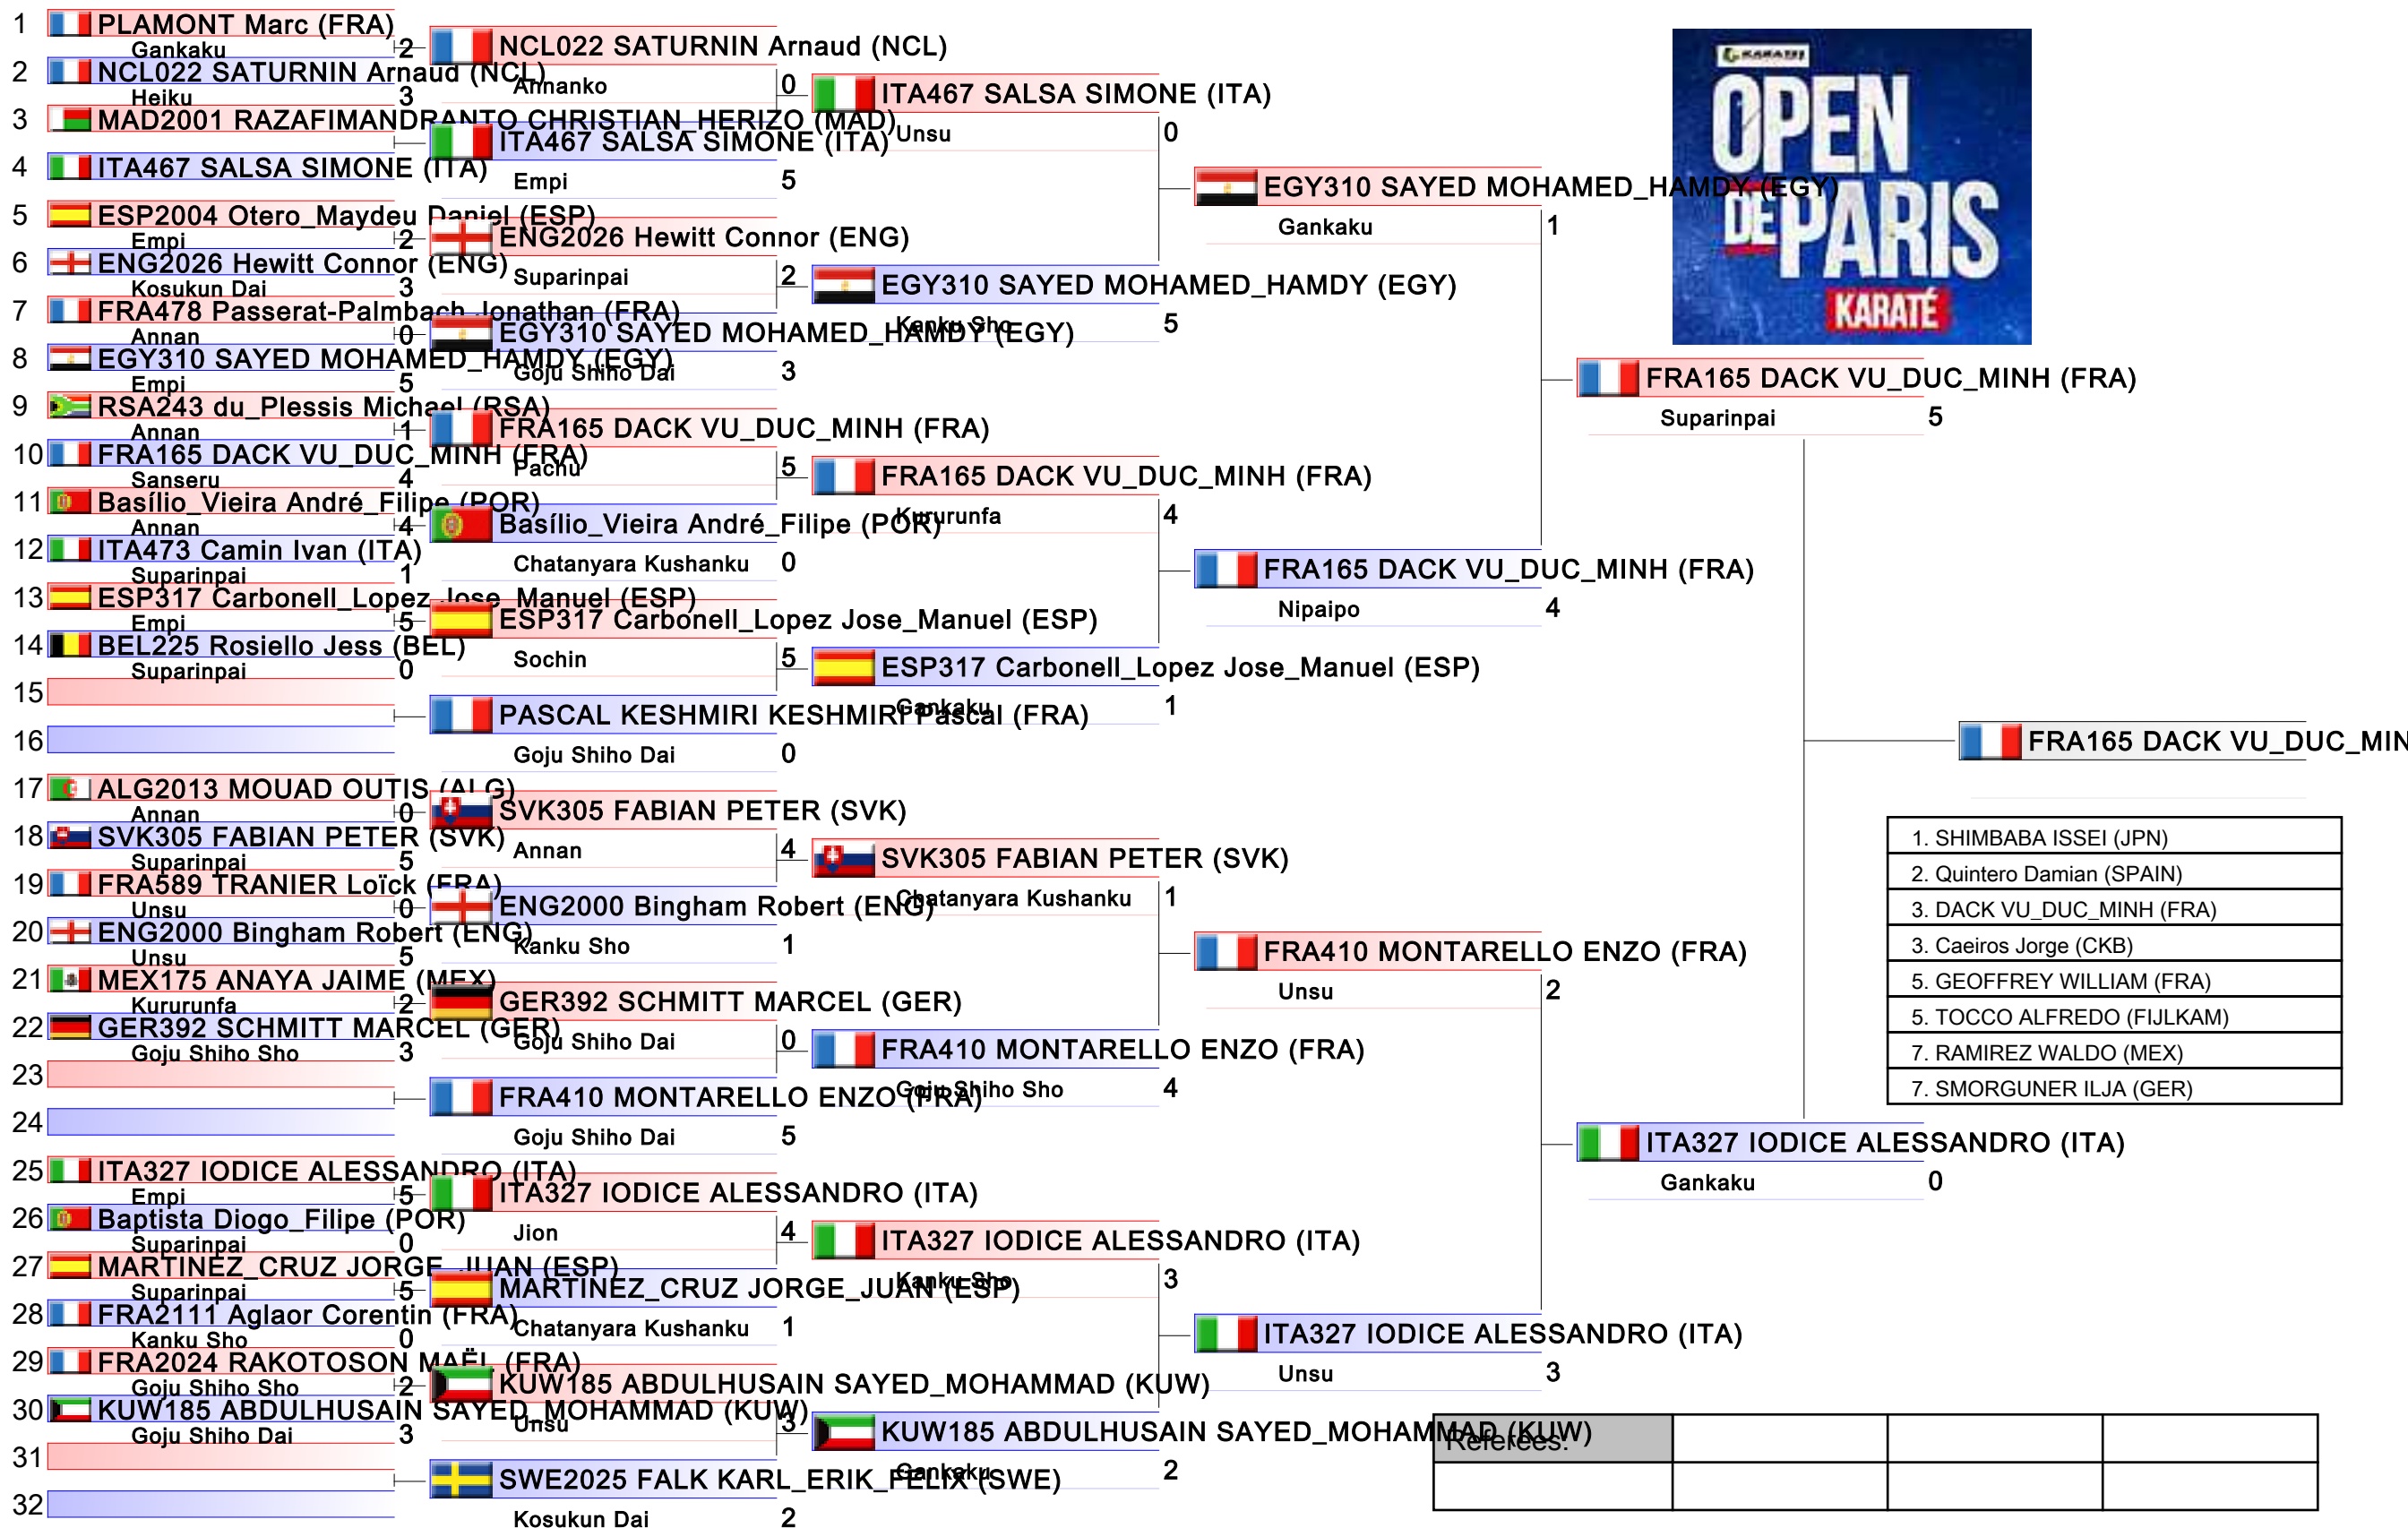

Male Kata

Karate1 Premier League - Paris 2015

Tatami
1

Pool
1/4