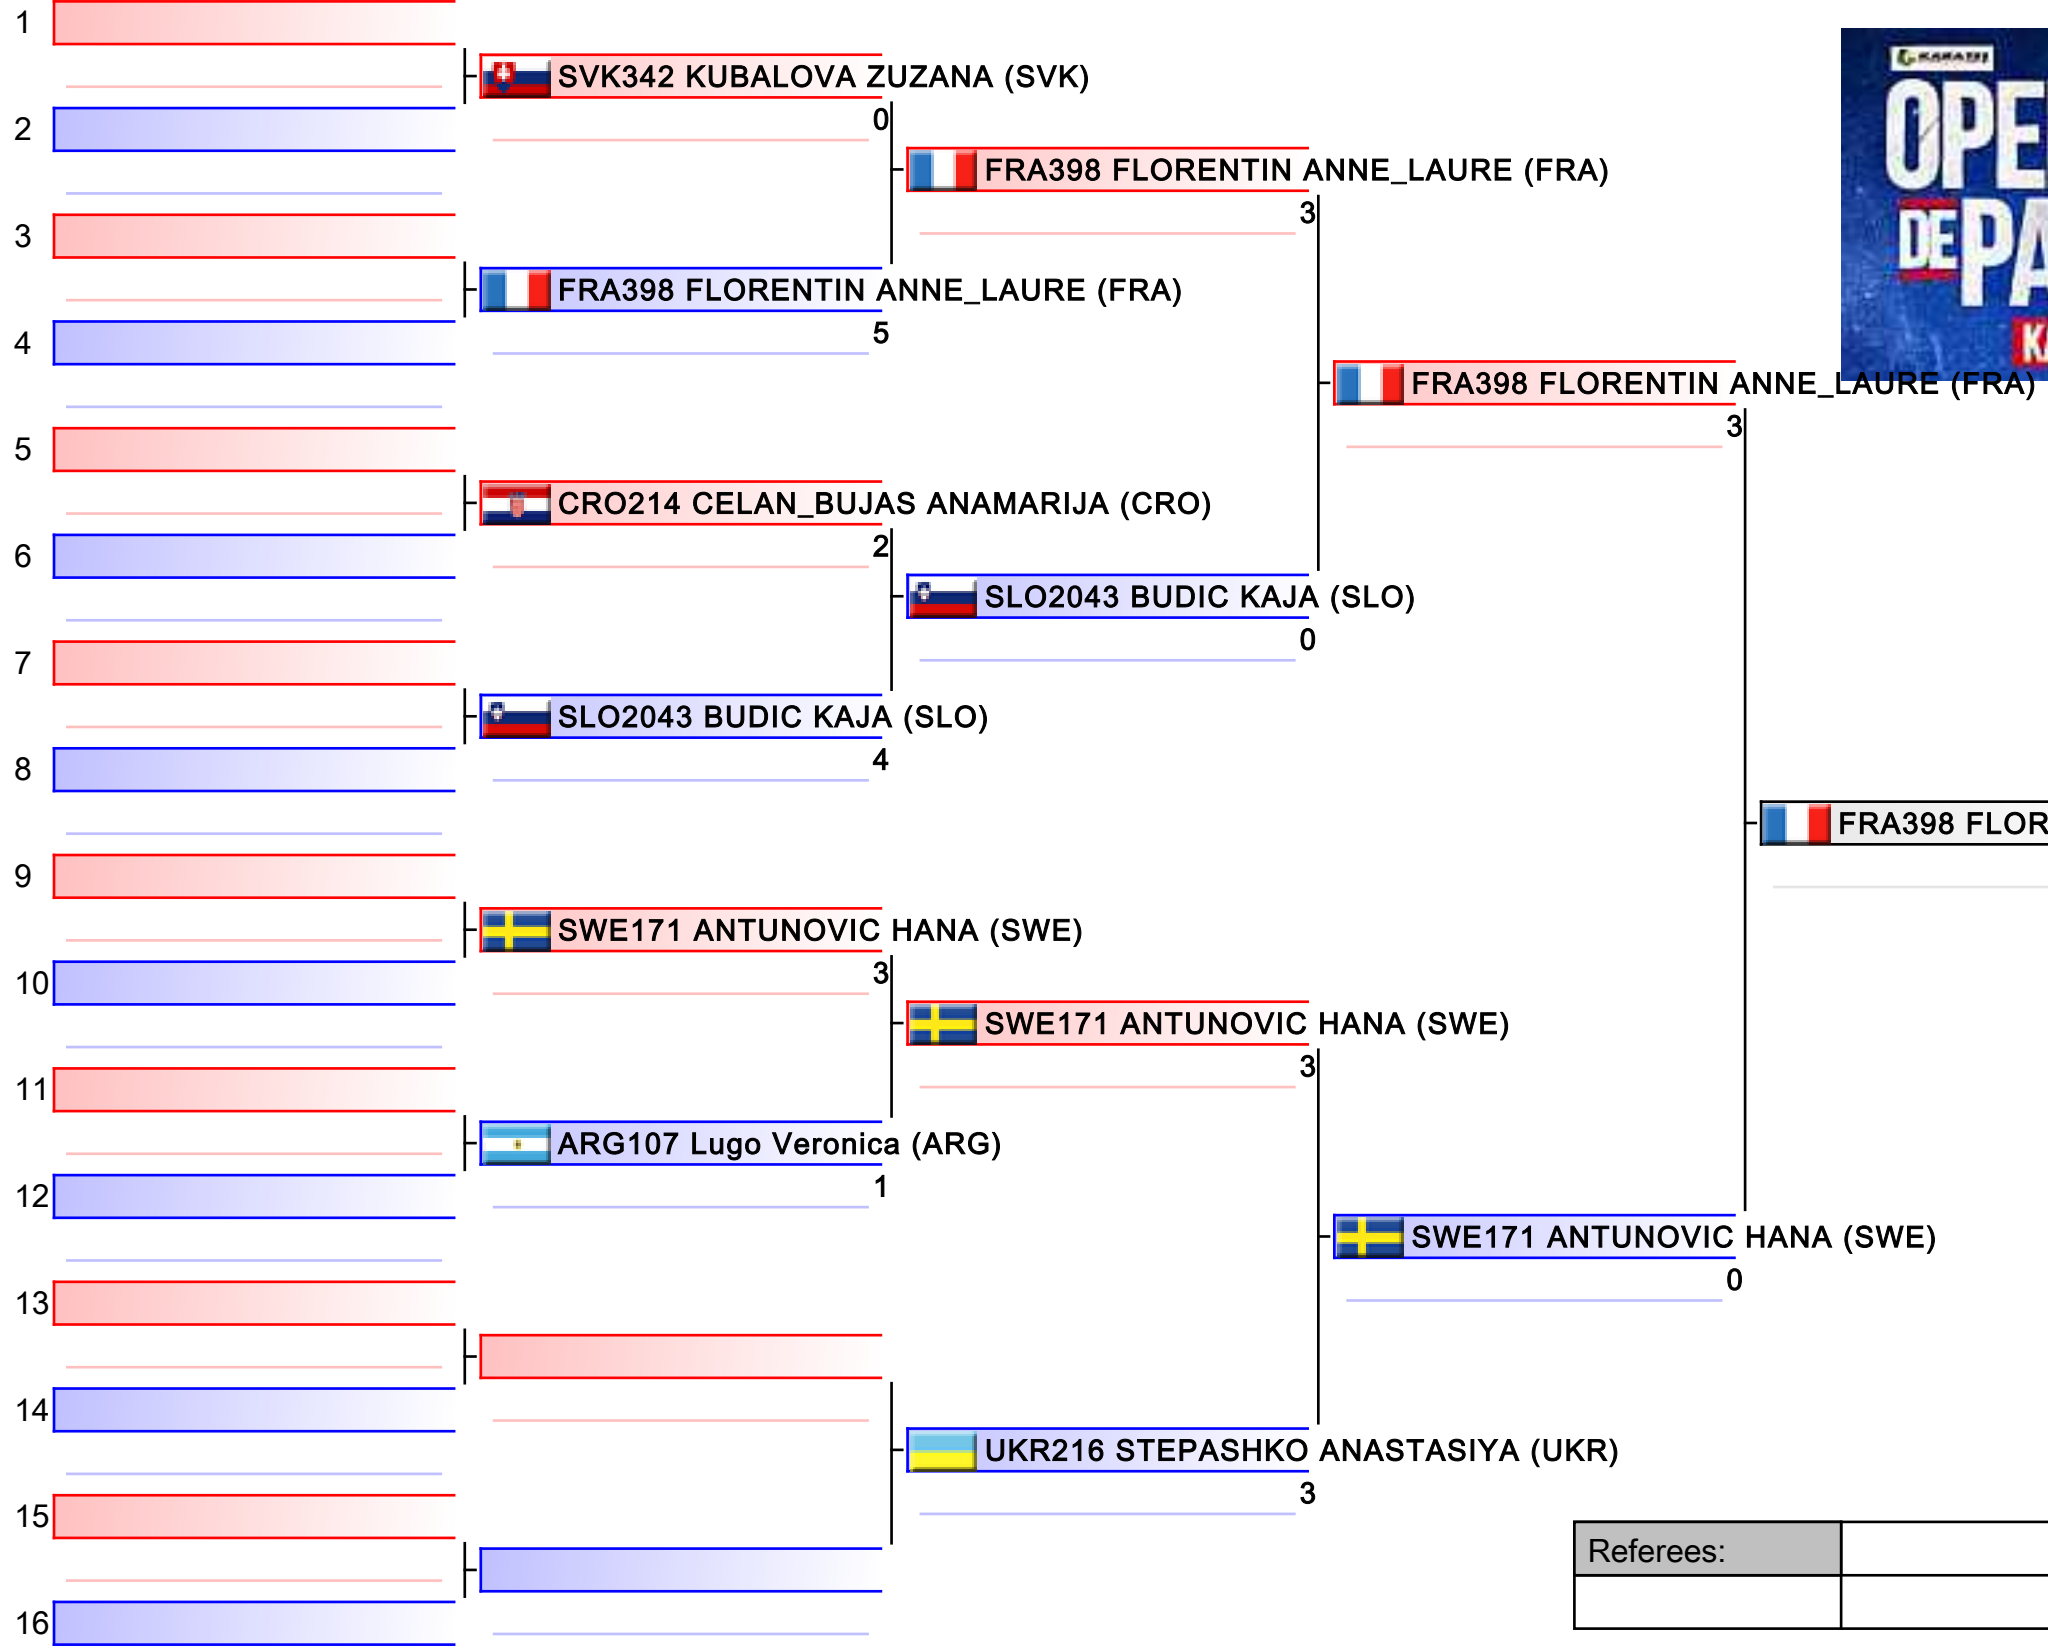

1. AIT_IBRAHIM NADEGE (FRA)
2. UEKUSA AYUMI (JPN)
3. FERRACUTI CLIO (FIJKAM)
3. FLORENTIN ANNE_LAURE (FRA)
5. Kovaleva Vera (FKSPb)
5. GARCIA NANCY (FRA)
7. Martinović Maša (KK Hercegovina-Zagreb)
7. NORTAN VANESCA_TANIA (NED)

Referees: