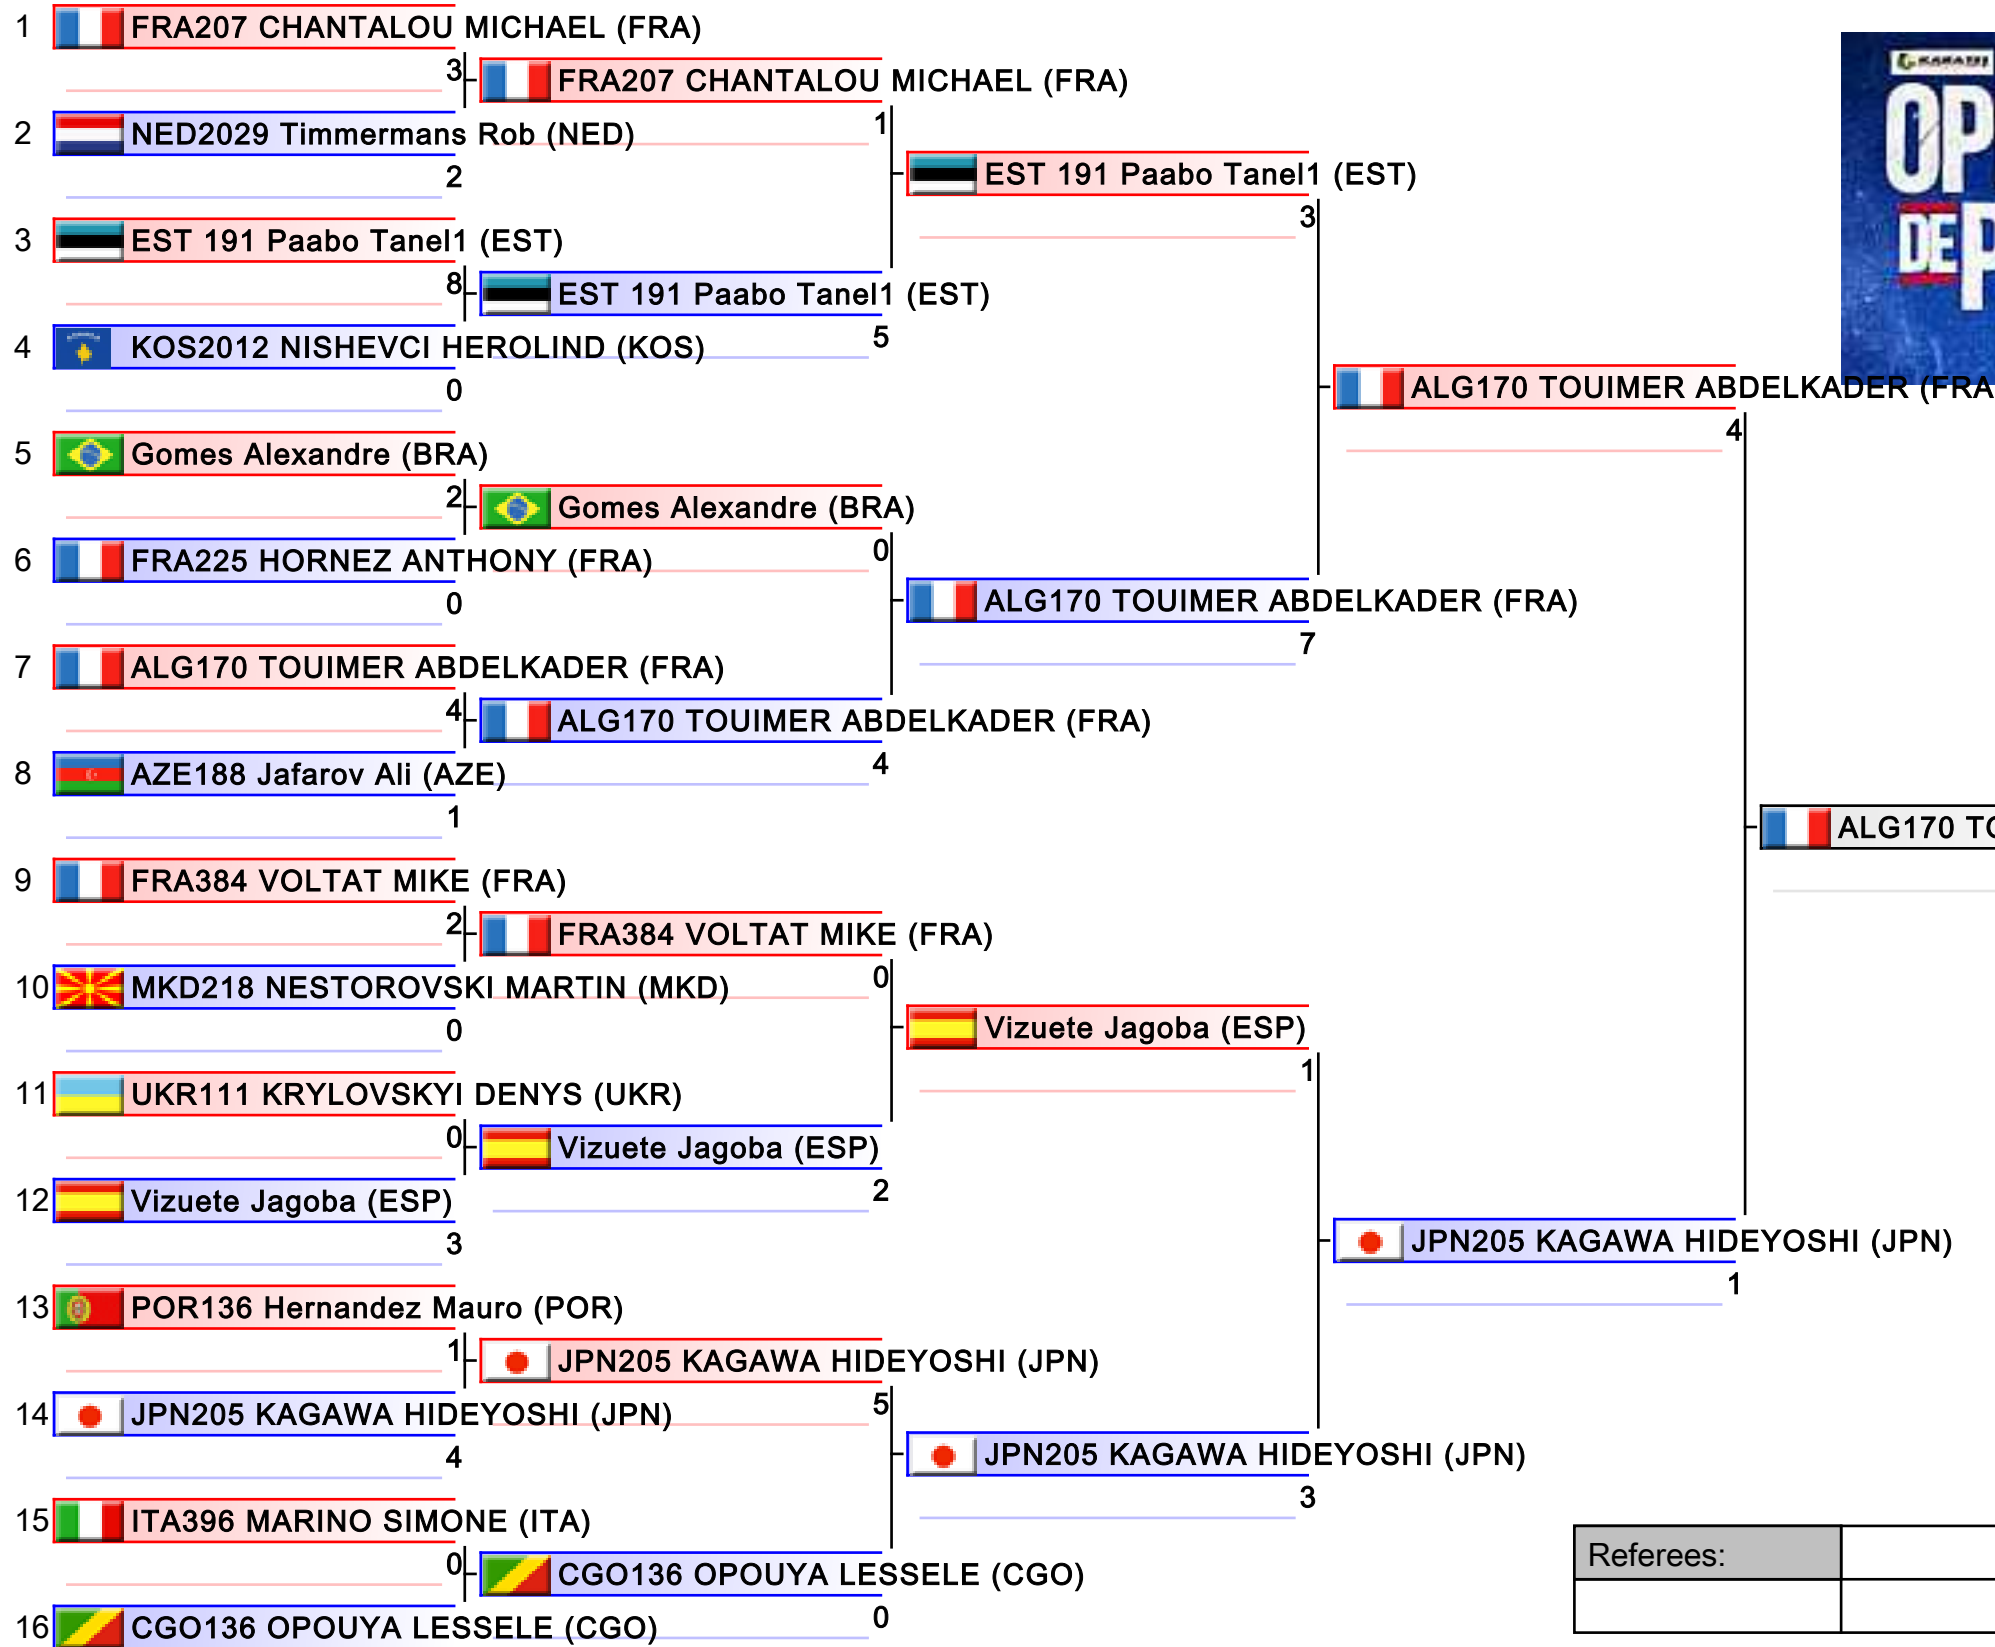

Male Kumite 84+ Kg
Karate1 Premier League - Paris 2015

Tatami
4

Pool
4/4

1. MANSOUR OSSAMA (EGY)
2. HORNE JONATHAN (GER)
3. SANCHOOLI IMAN (IRI)
3. Atamov Shahin (AZE NKF)
5. TOUIMER ABDELKADER (CSMP KARATE)
5. LARDY TYRON-DARNELL (NED)
7. SHEPPARD MORENO (NED)
7. BENAÏSSA NADIR (FRA)

Referees: