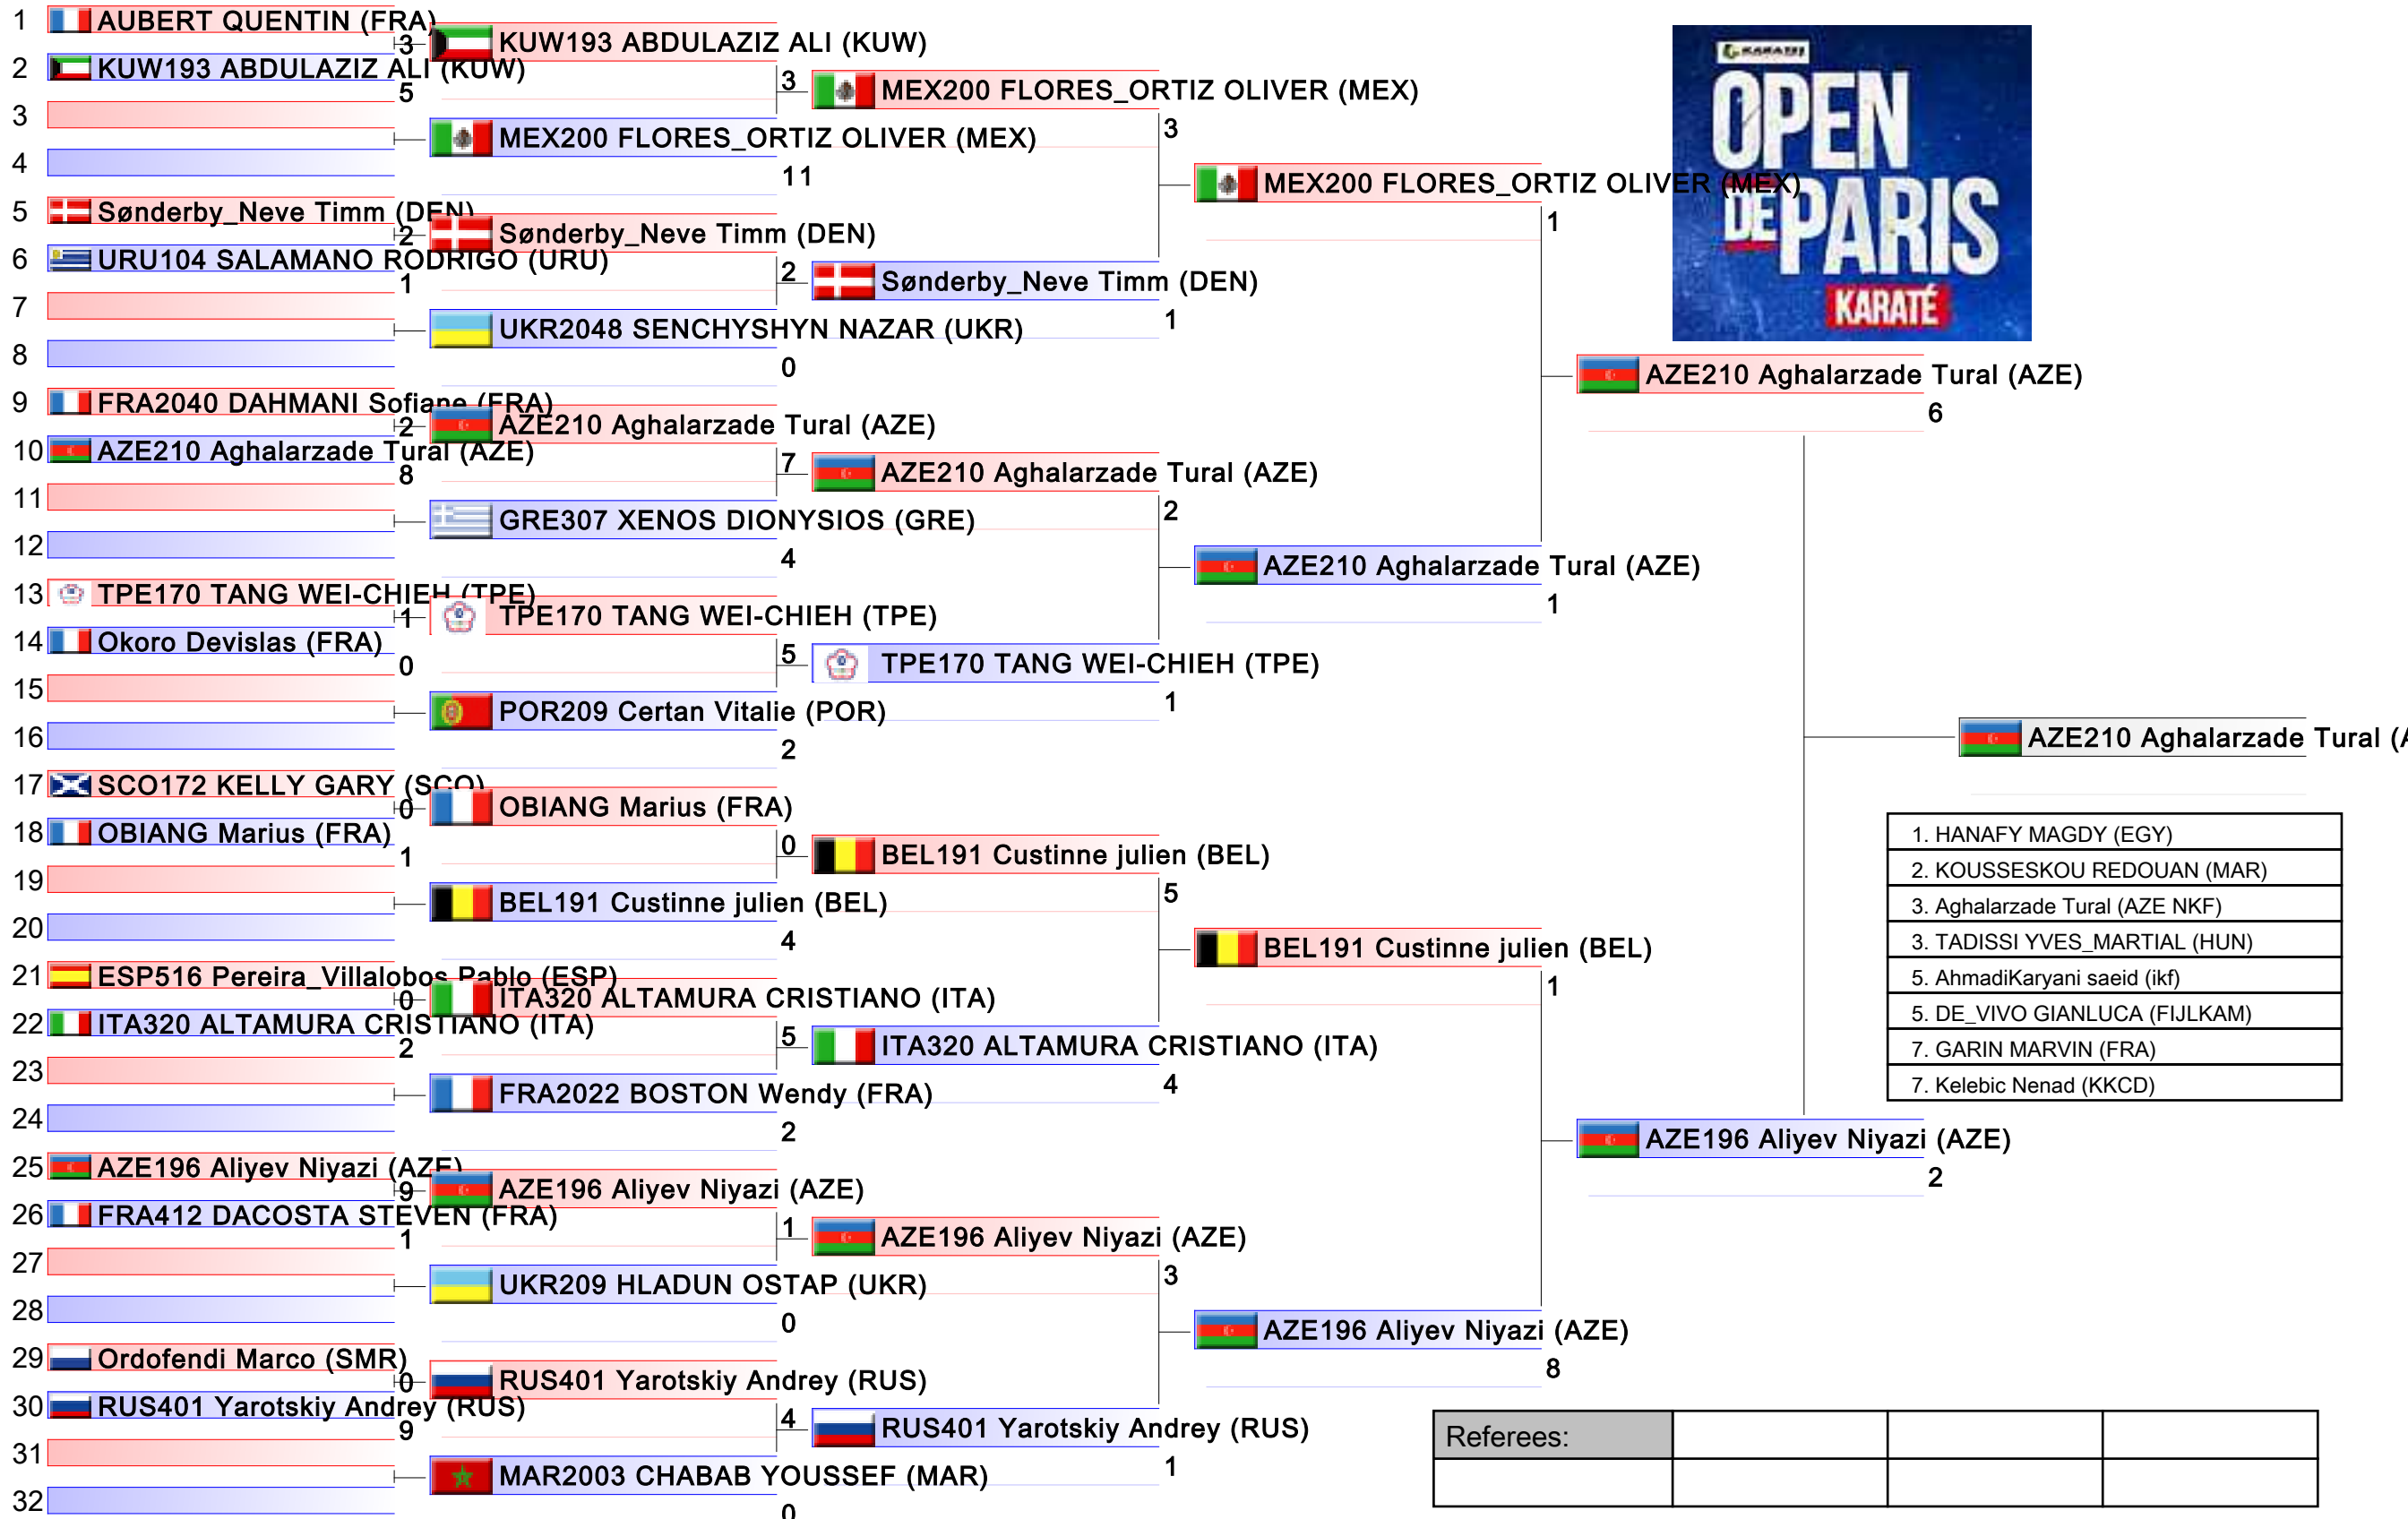

Male Kumite -67 Kg
Karate1 Premier League - Paris 2015

Tatami **1**
Pool **1/4**