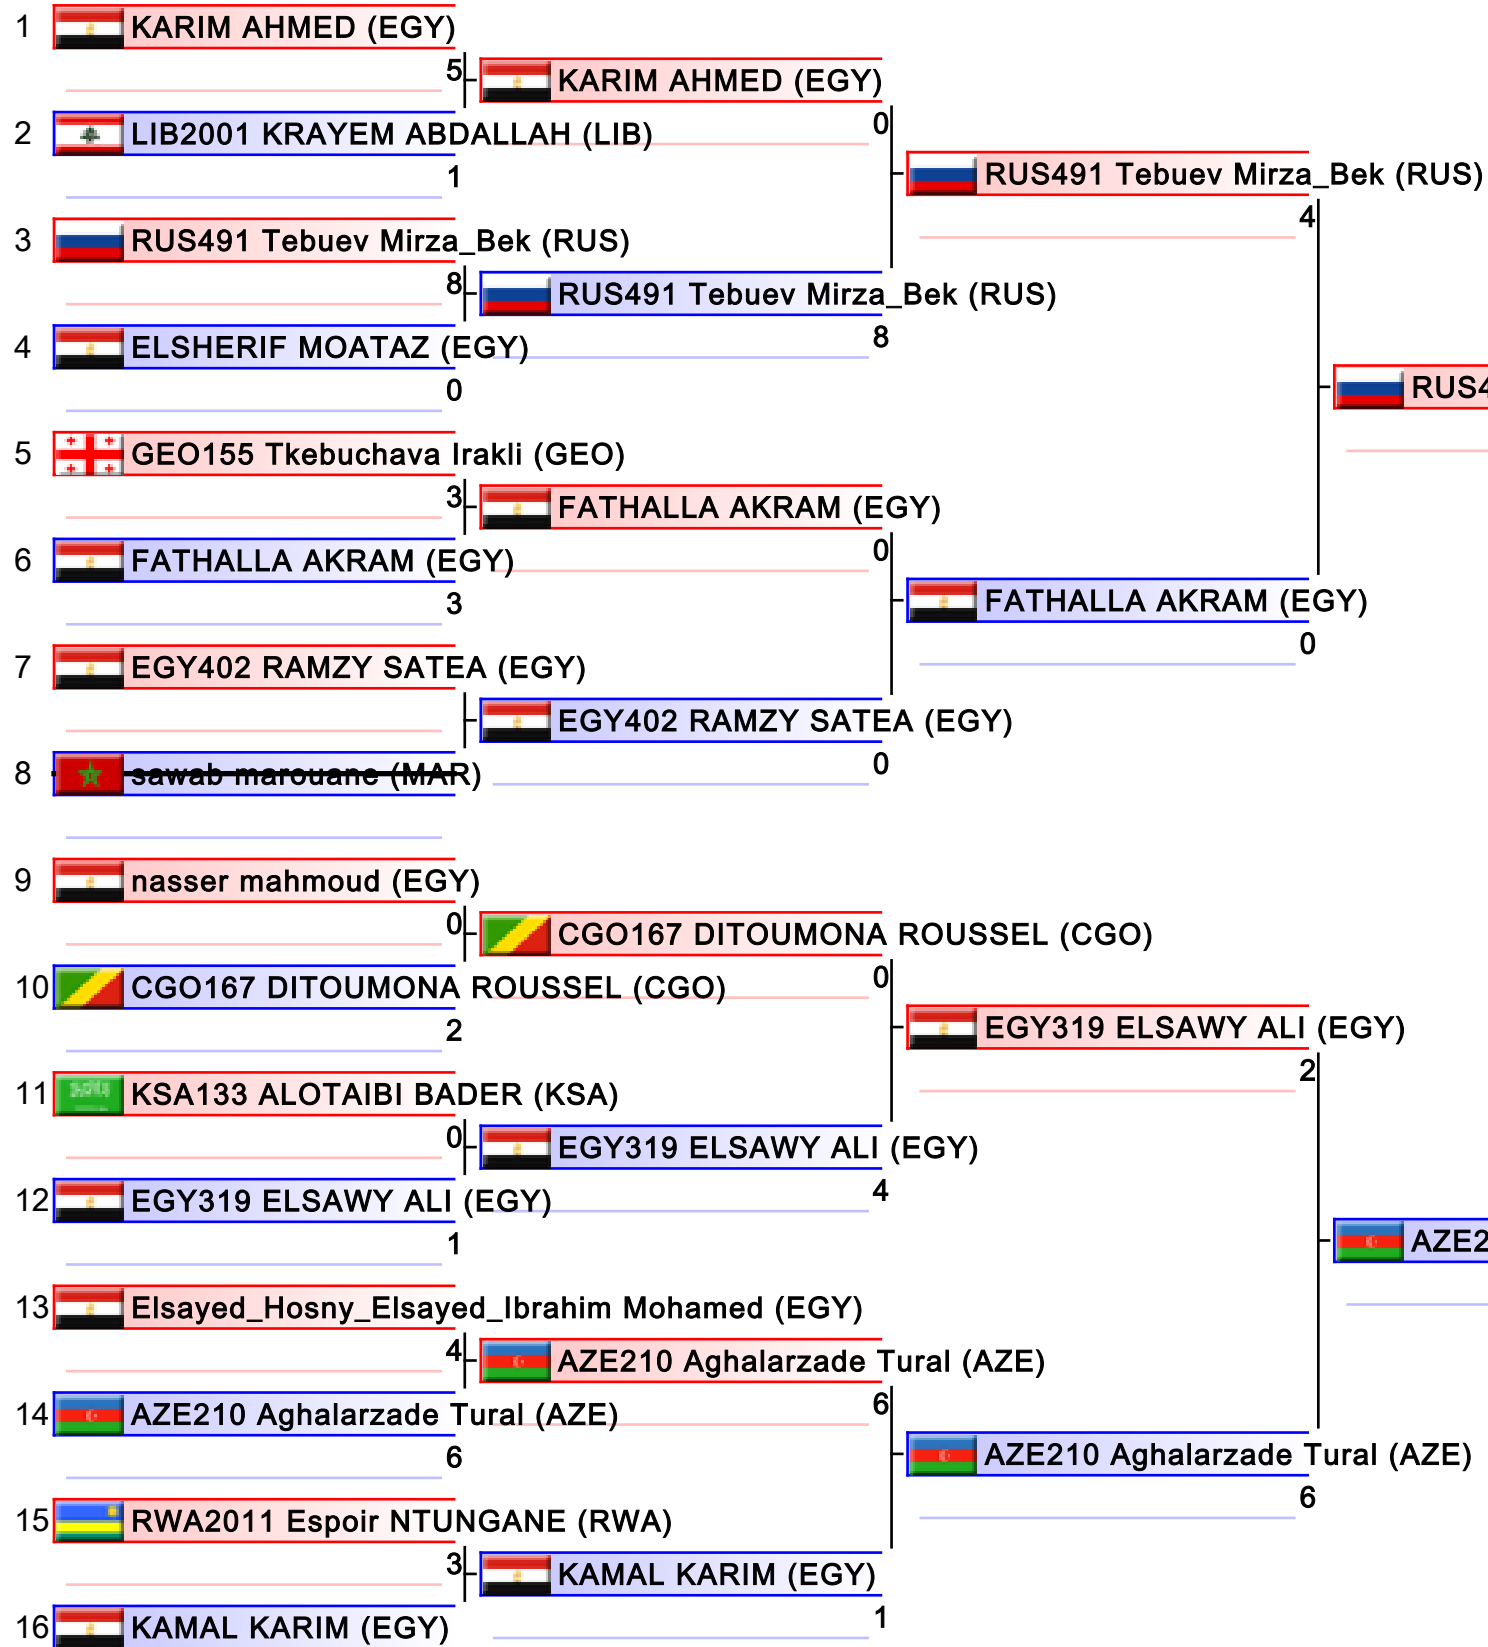

Tatami
4

Pool
4/4

Referees:			

Male Kumite -67 Kg

Karate1 Premier League - Sharm El Sheikh 2015

Tatami
1

Pool
1/4

Referees:			