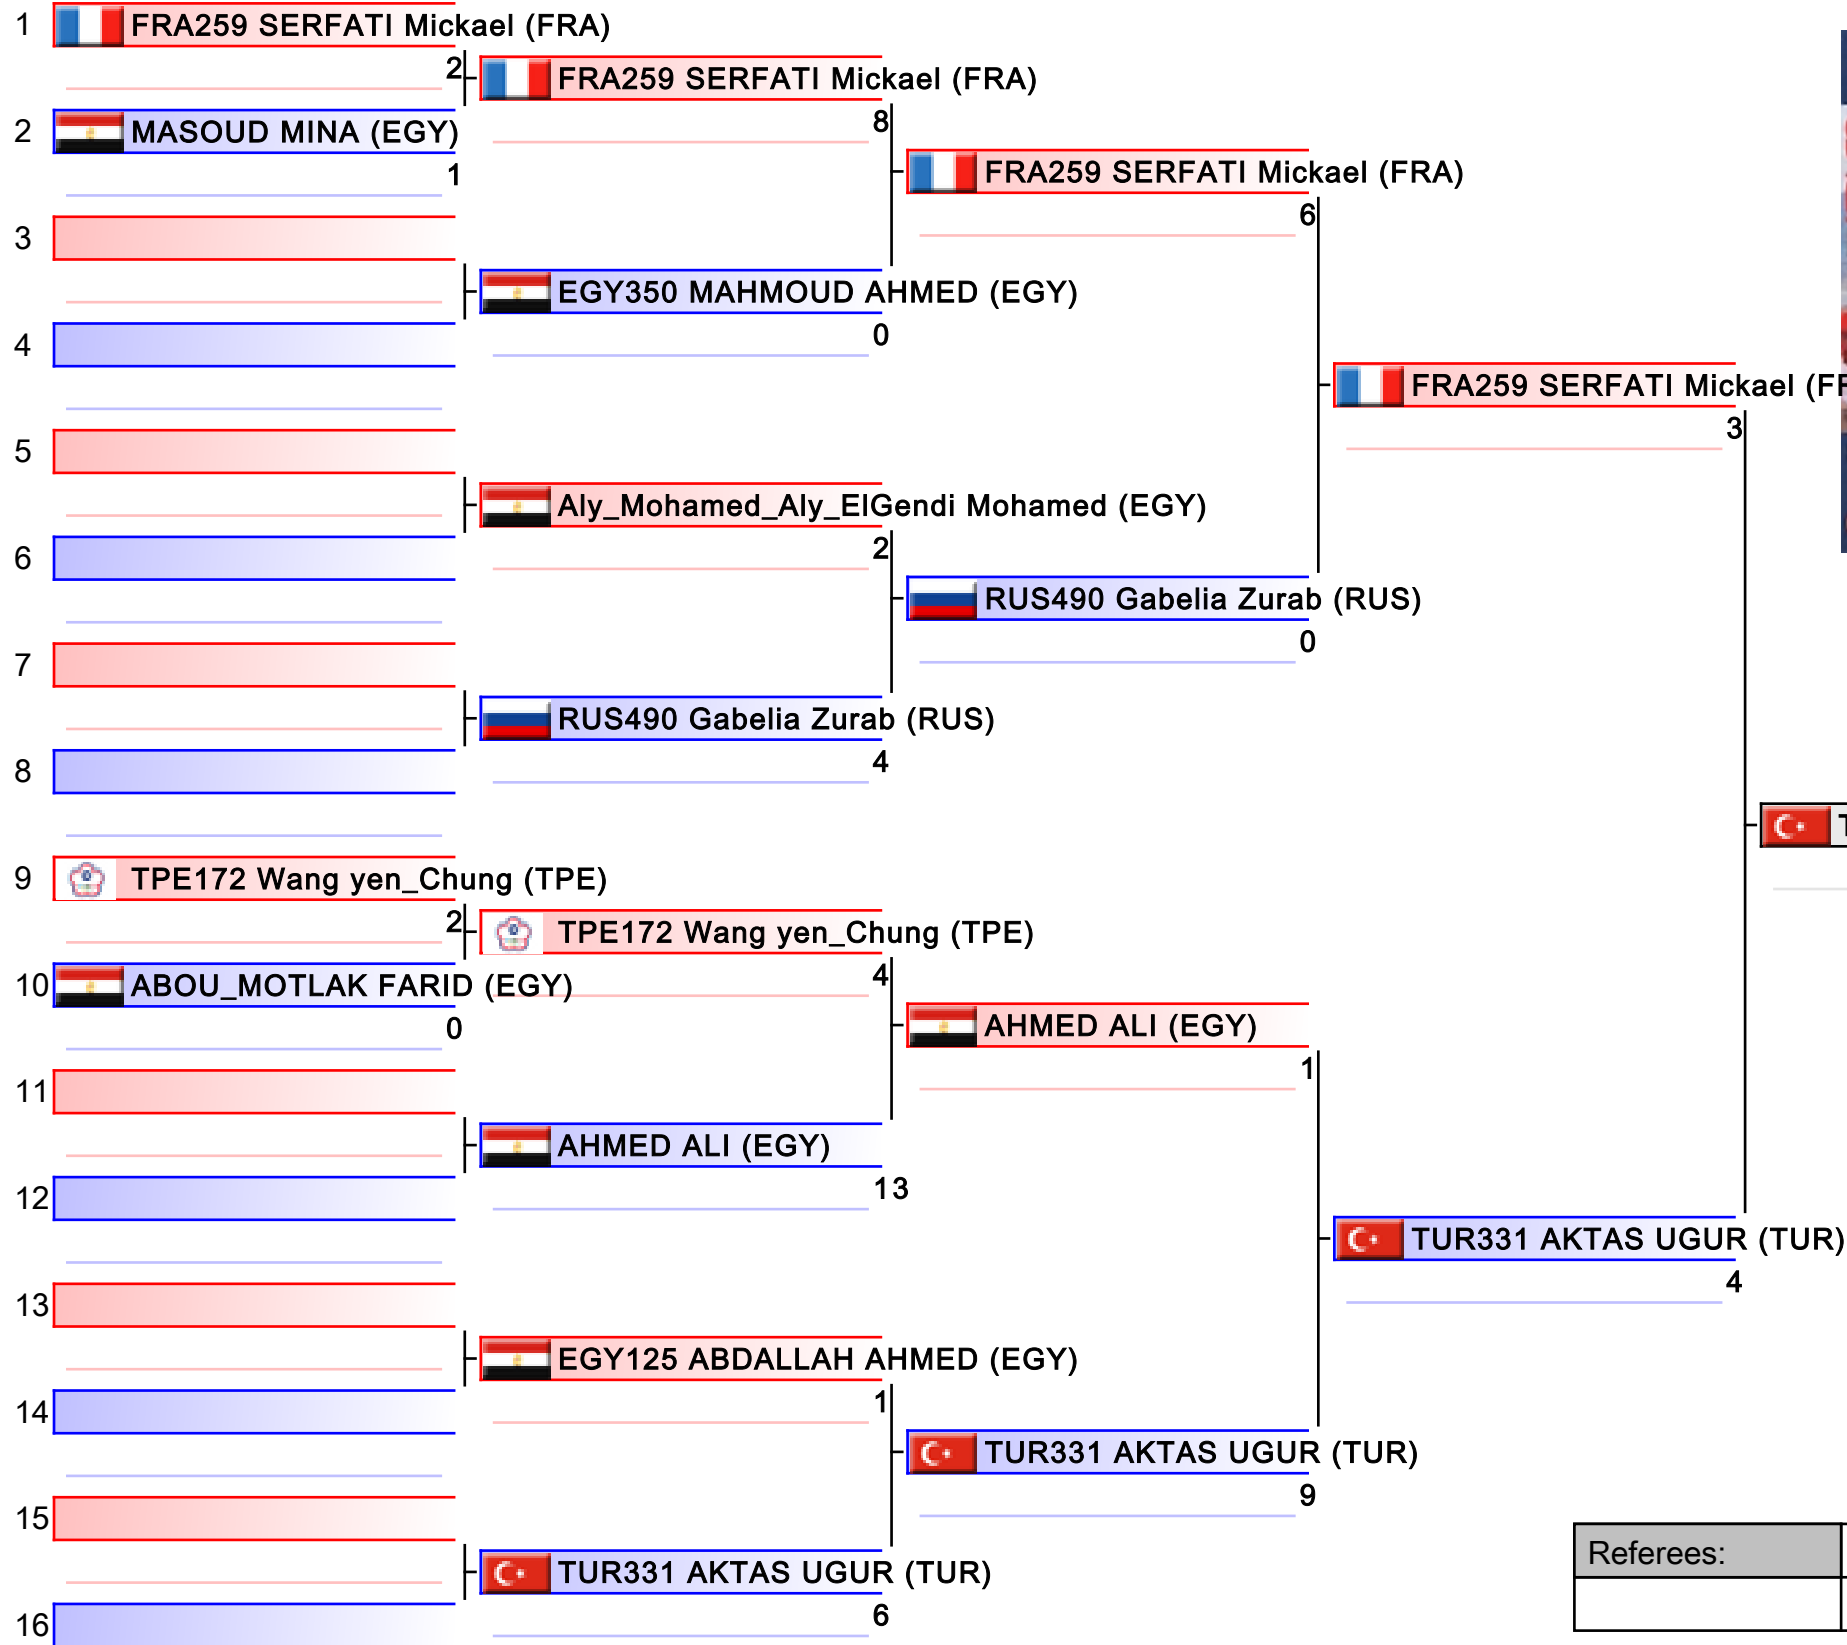

Male Kumite -84 Kg

Karate1 Premier League - Sharm El Sheikh 2015

Tatami
3

Pool
3/4

Referees: