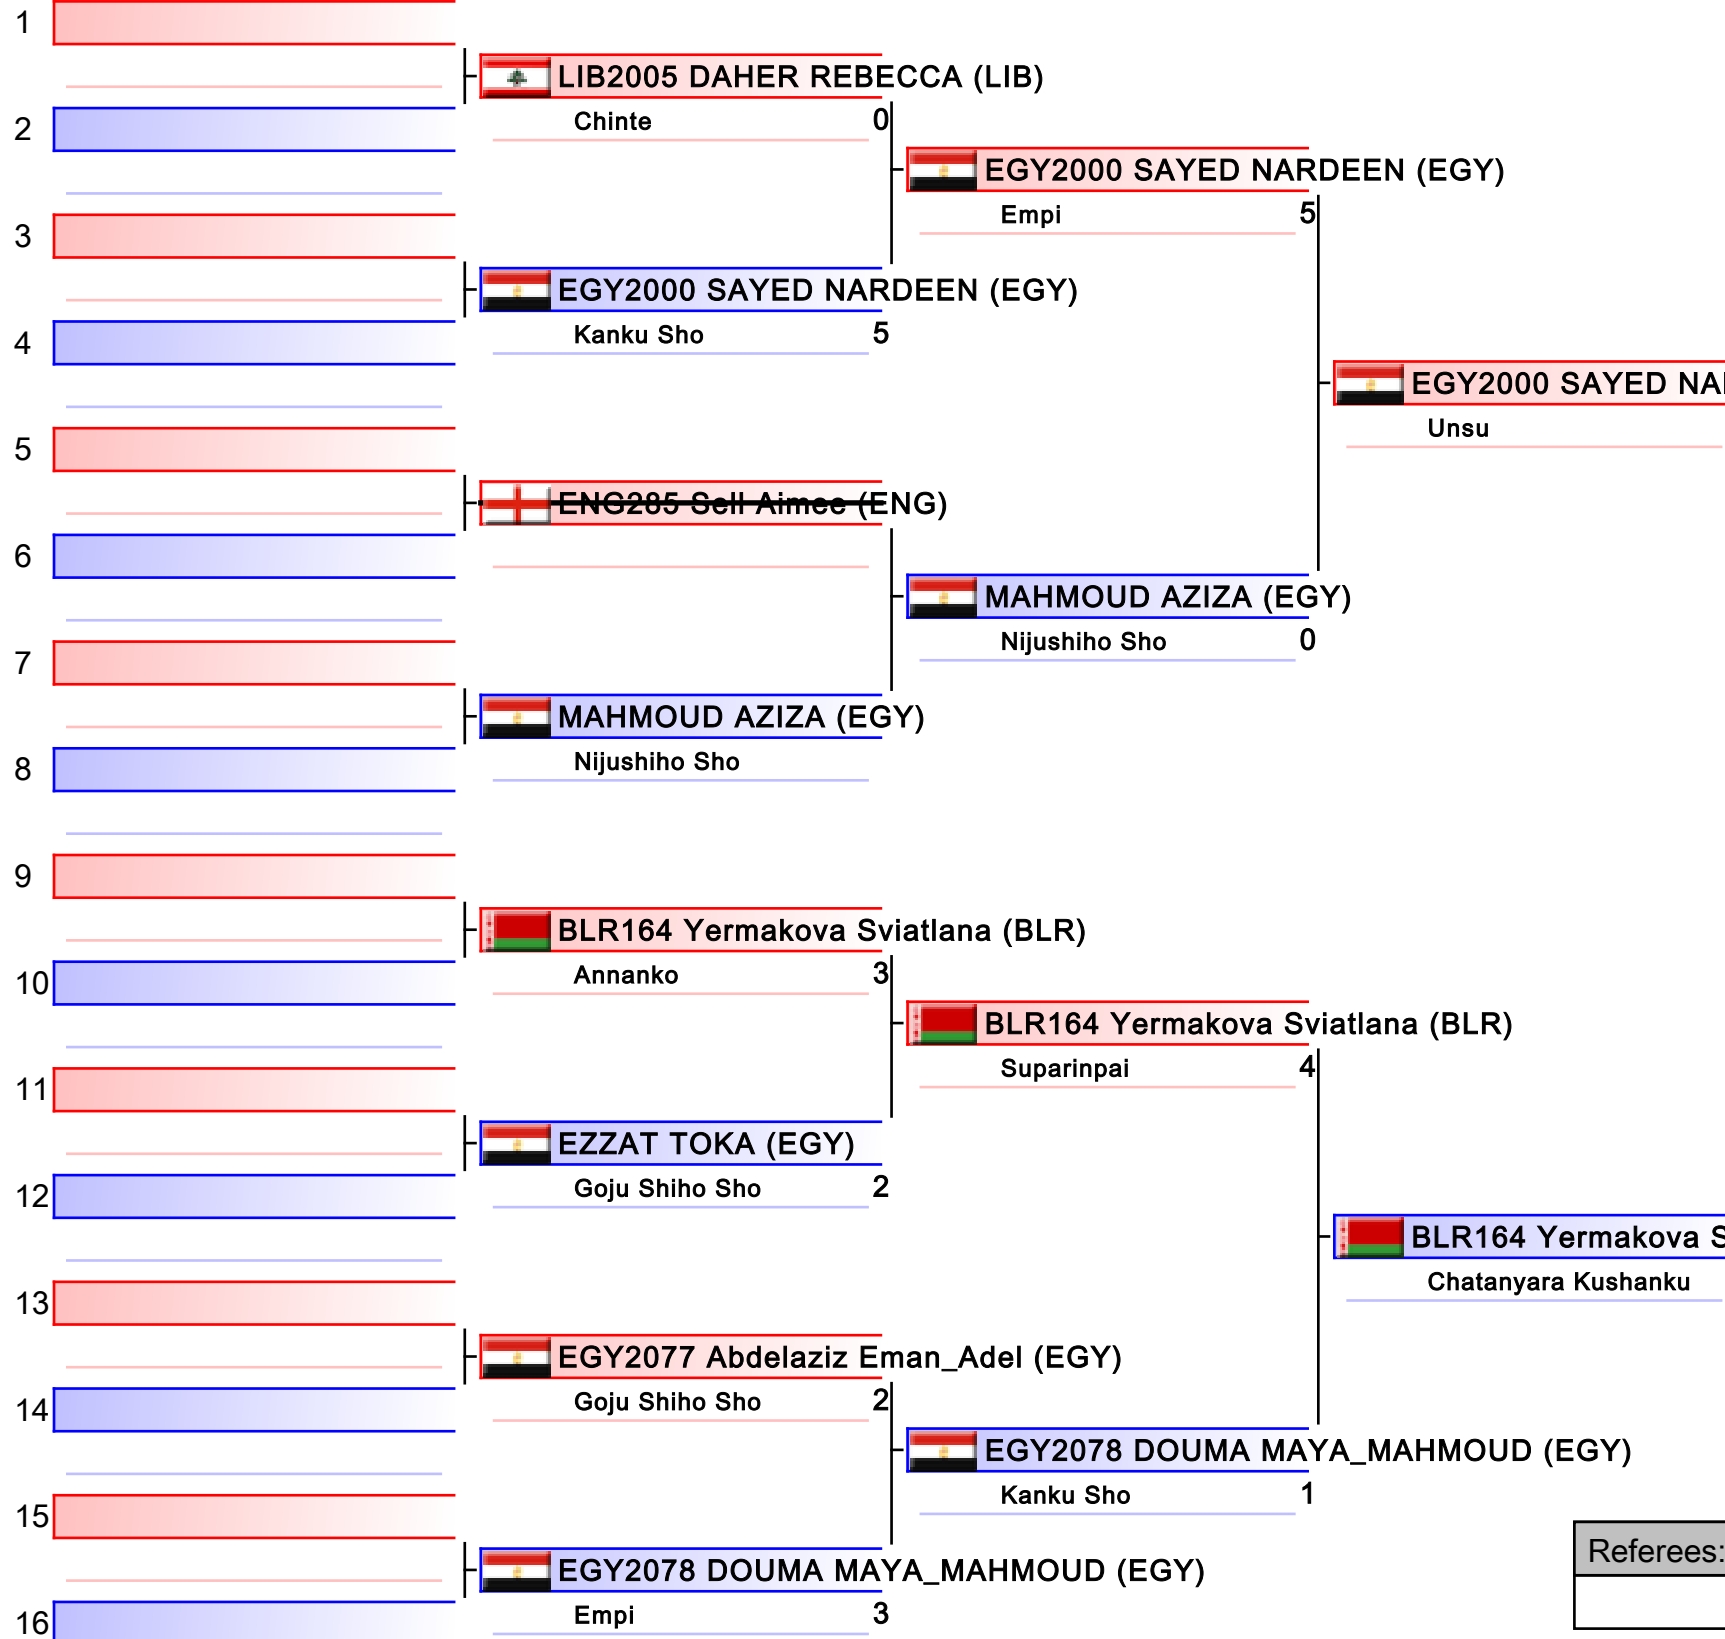

Female Kata

Karate1 Premier League - Sharm El Sheikh 2015

Tatami
1

Pool
1/4

Referees:			

Female Kata

Karate1 Premier League - Sharm El Sheikh 2015

Tatami
2