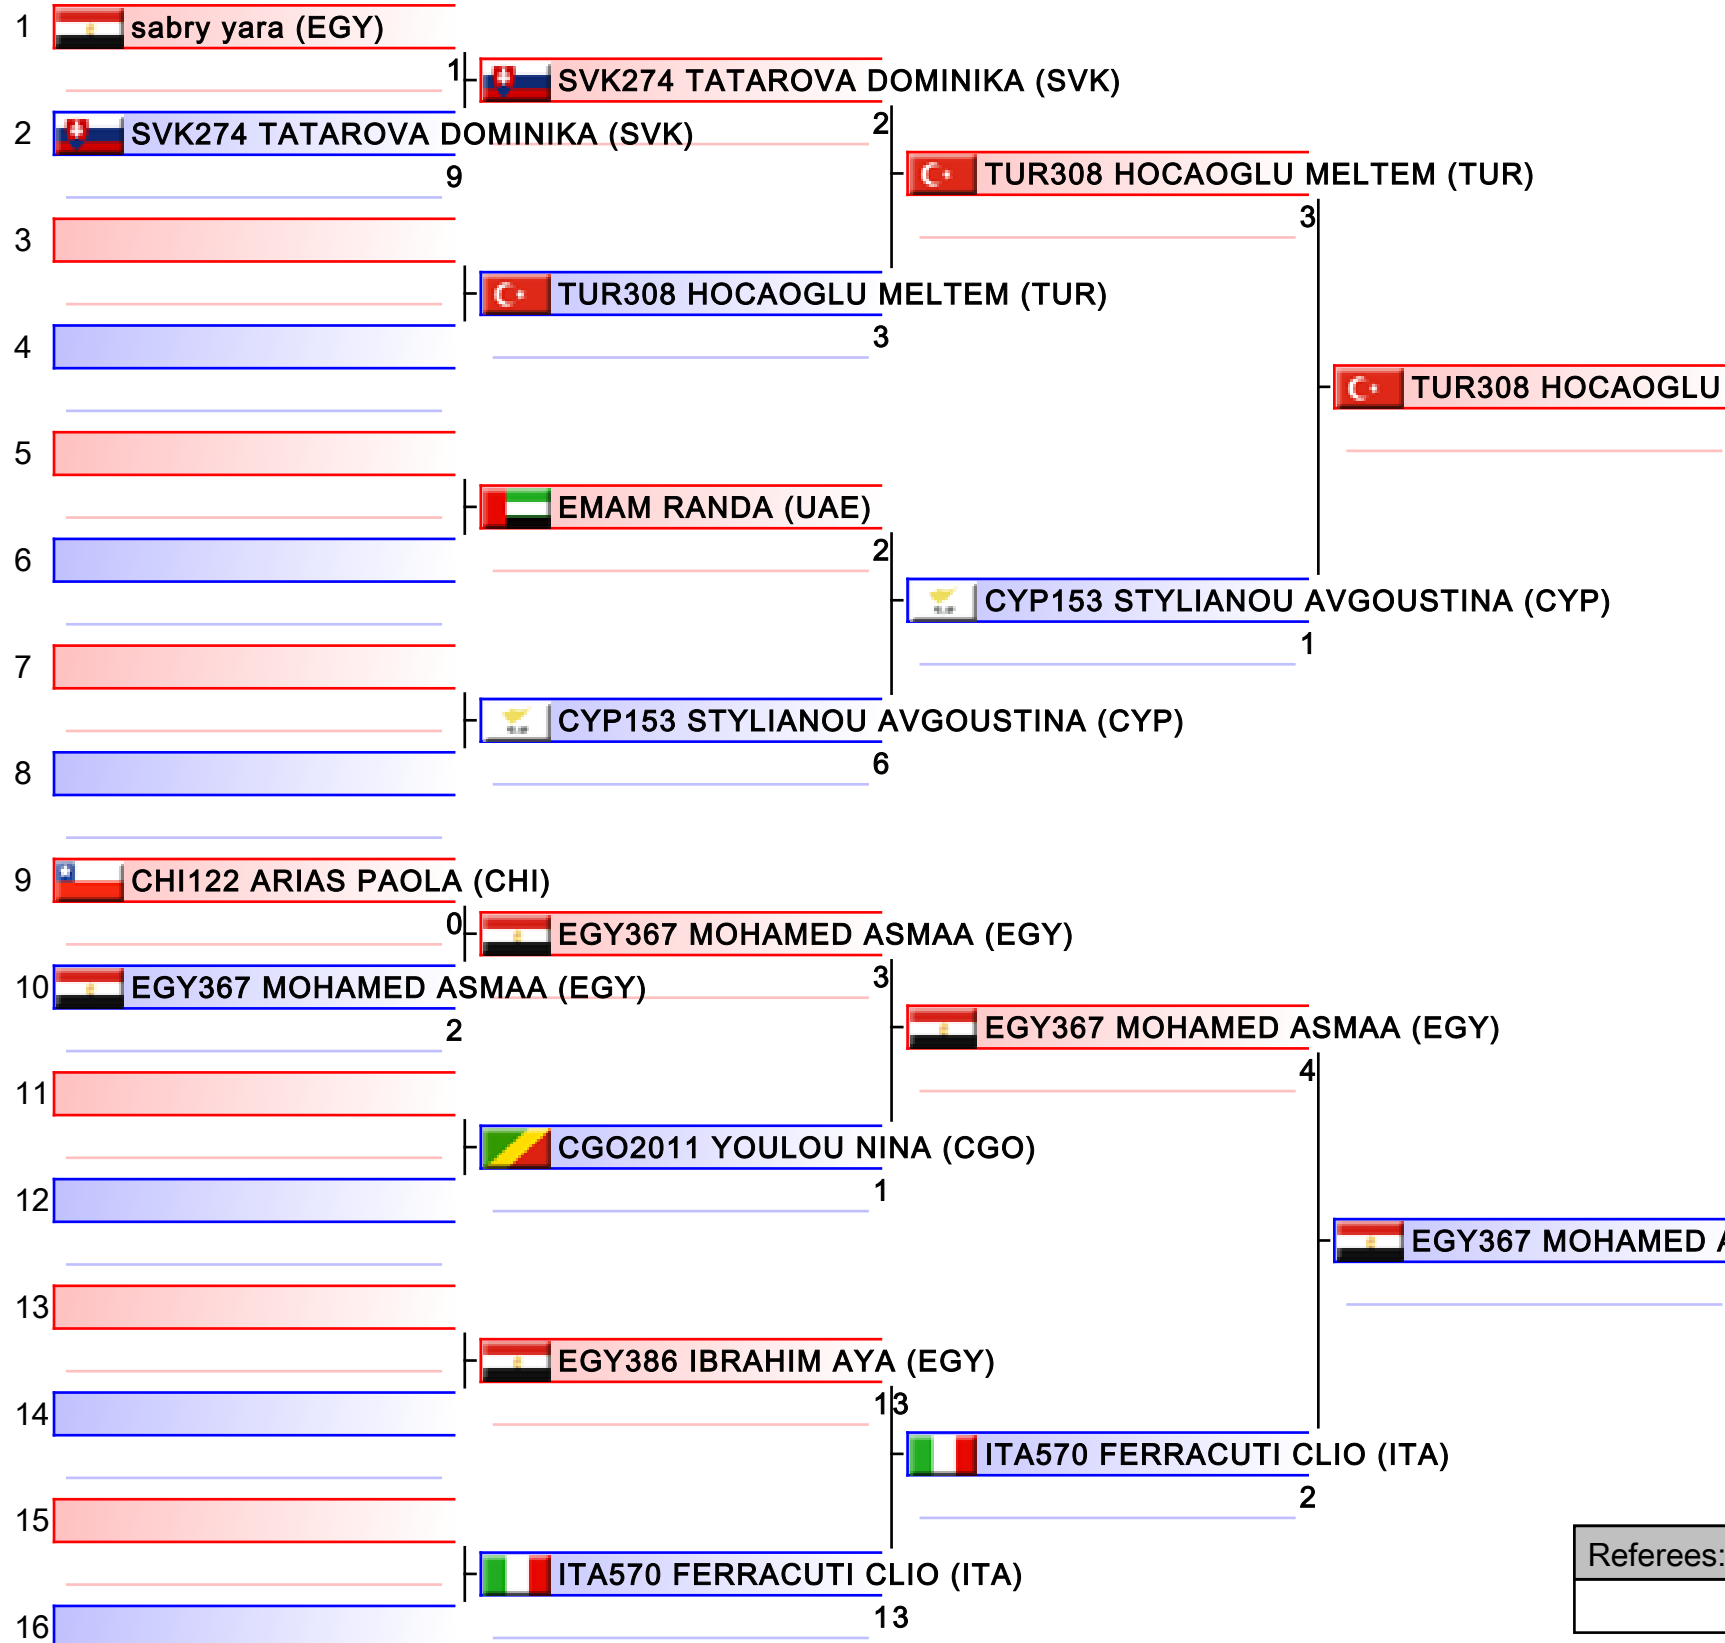

 **NED178 OU-AISSA ISRA (NED)**

 **EGY2054 ABOERIBA EMAN (EGY)**

 **almohtasib raghed (JOR)**

 **TUR238 OZCELIK SERAP (TUR)**

 **AZE2042 Yusifova Shahrin (AZE)**

 **TUR238 OZCELIK SERAP (TUR)**

 **TUR238 OZCELIK SERAP (TUR)**

Referees:			

Referees:			

Referees:			

Referees:			

TUR308 HOCAOGLU MELTEM (TUR)

Referees:			

Female Team Kata

Karate1 Premier League - Sharm El Sheikh 2015