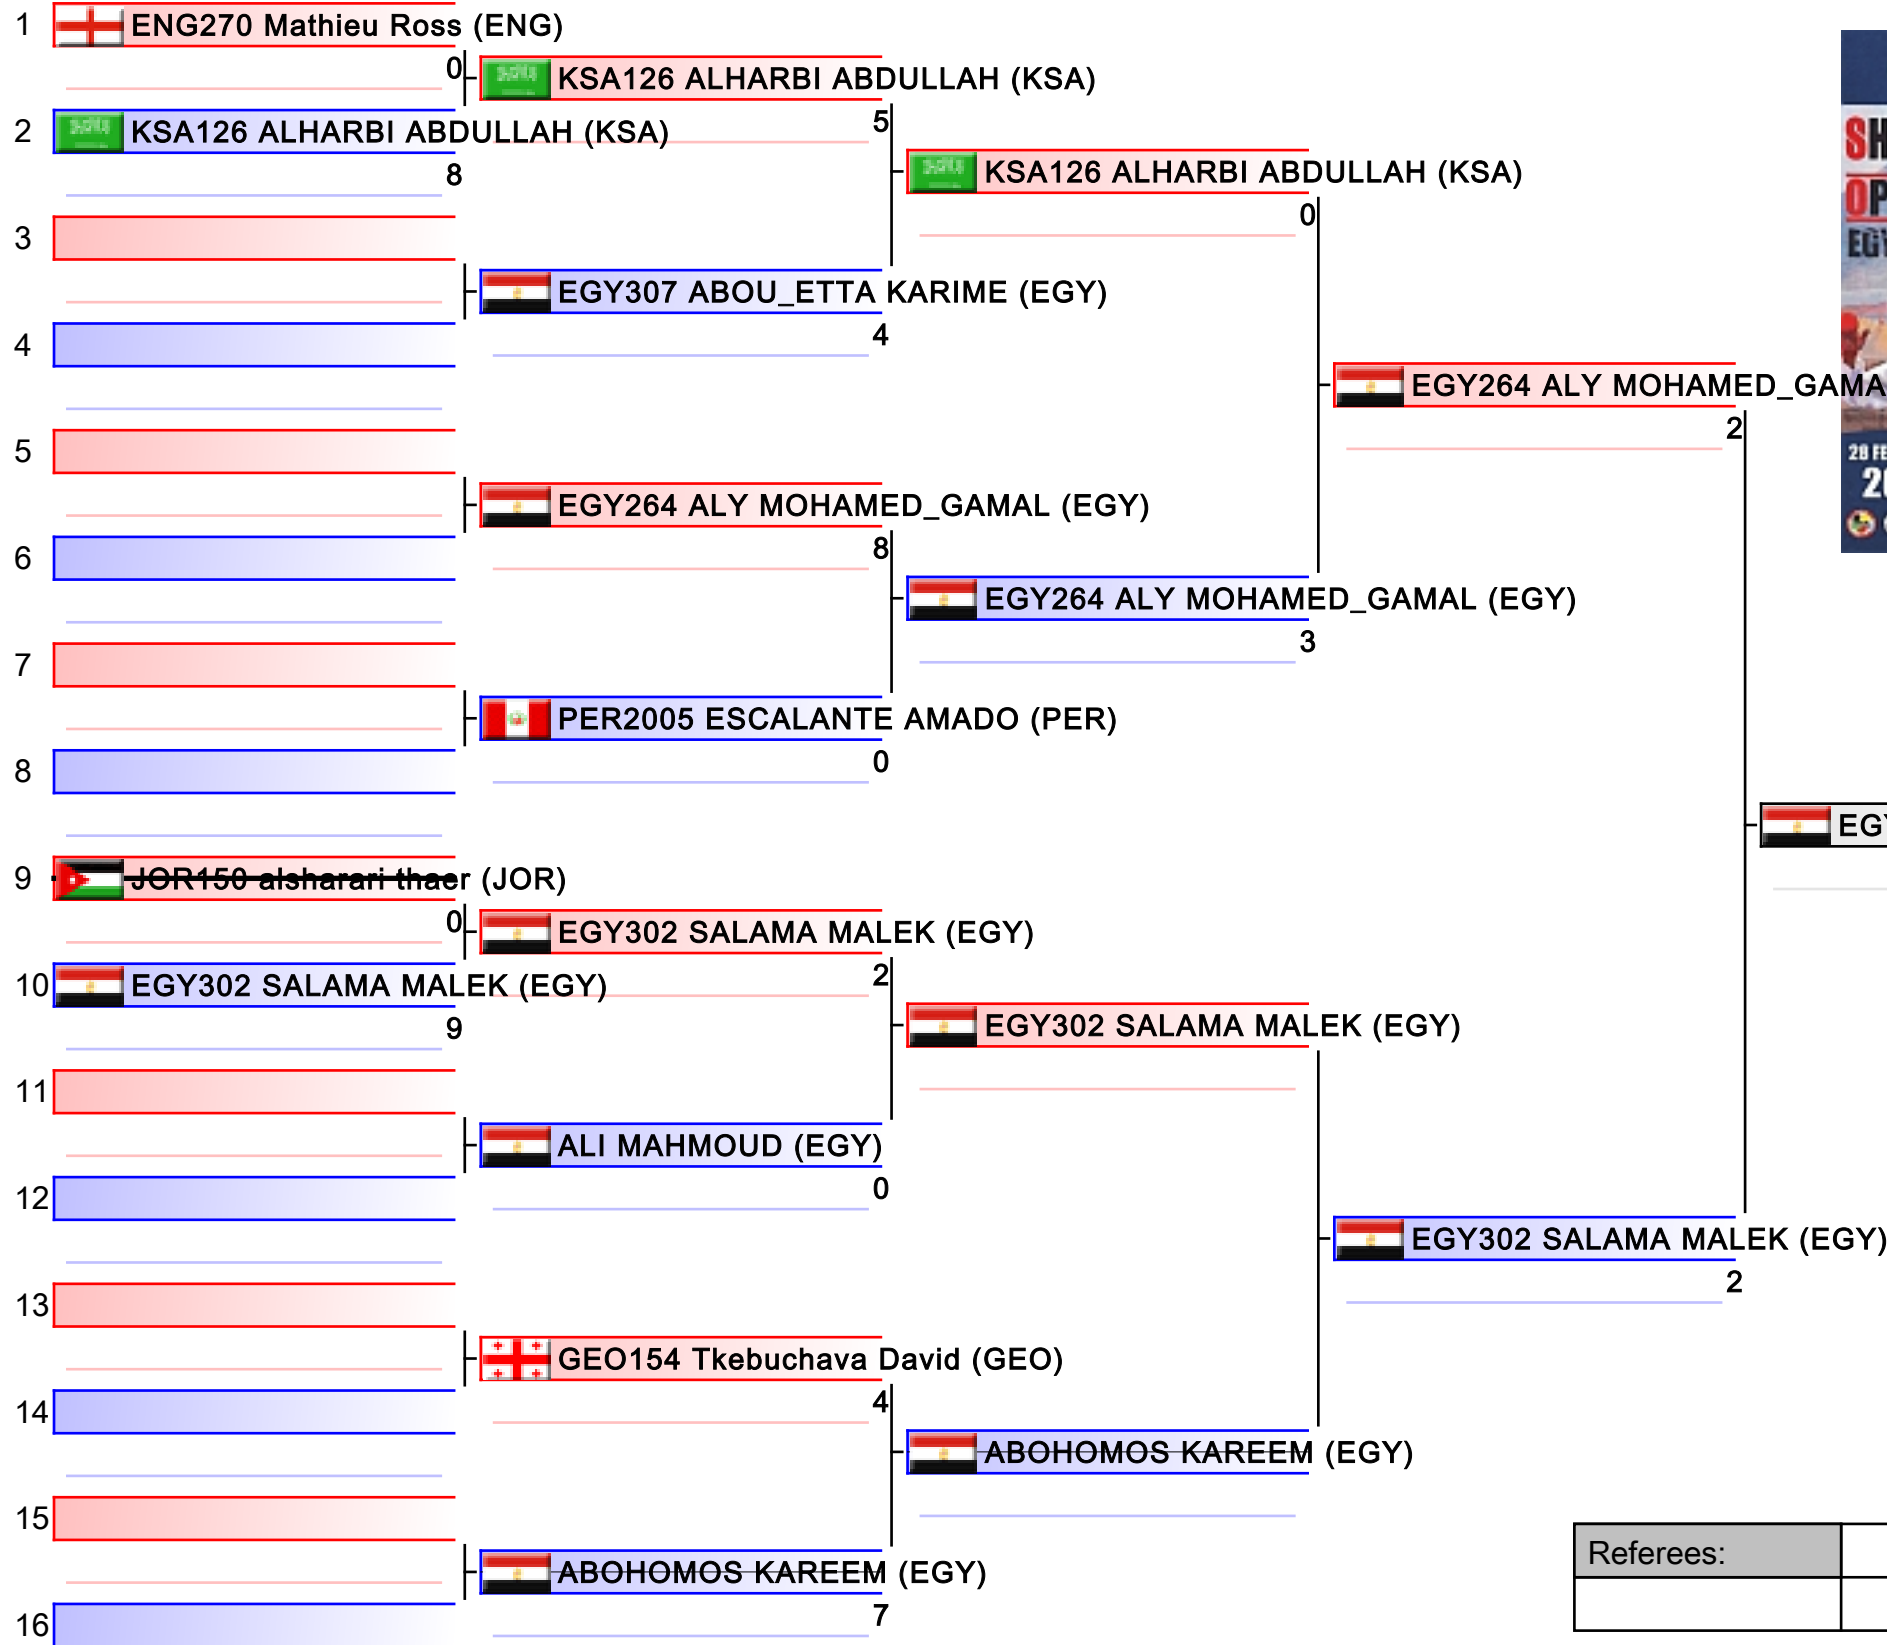

Male Kumite -60 Kg

Karate1 Premier League - Sharm El Sheikh 2015

Tatami
3

Pool
3/4

Referees: