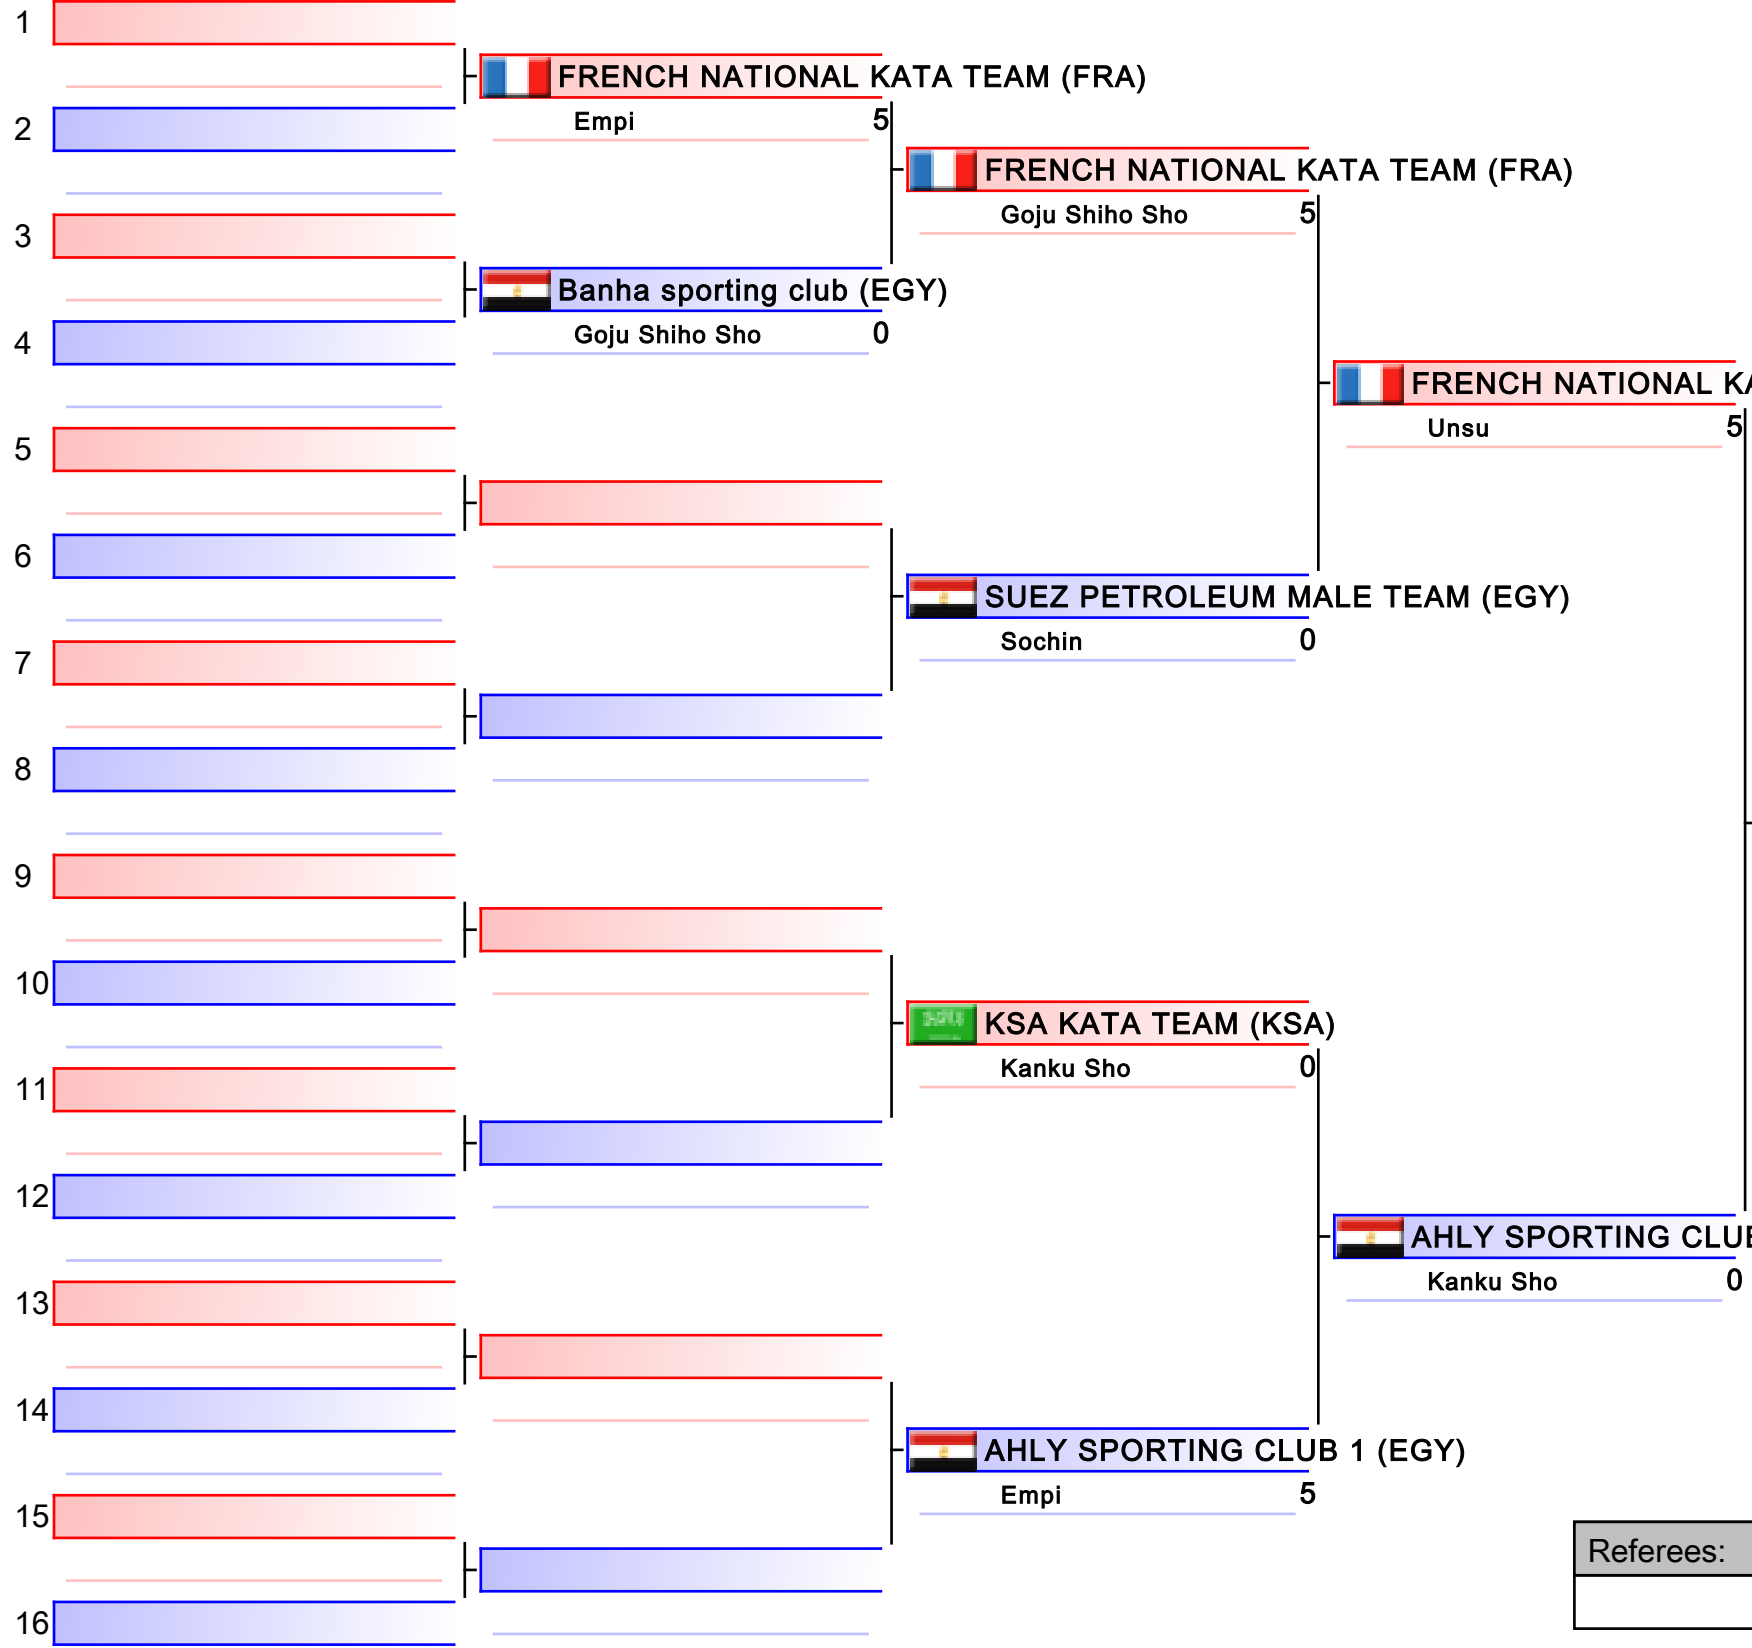

Referees:			

Referees:			

Referees:			

TUR198 ERKAN ENES (TUR)

Referees:			

kuwait (KUW)

Referees:			

Referees:			