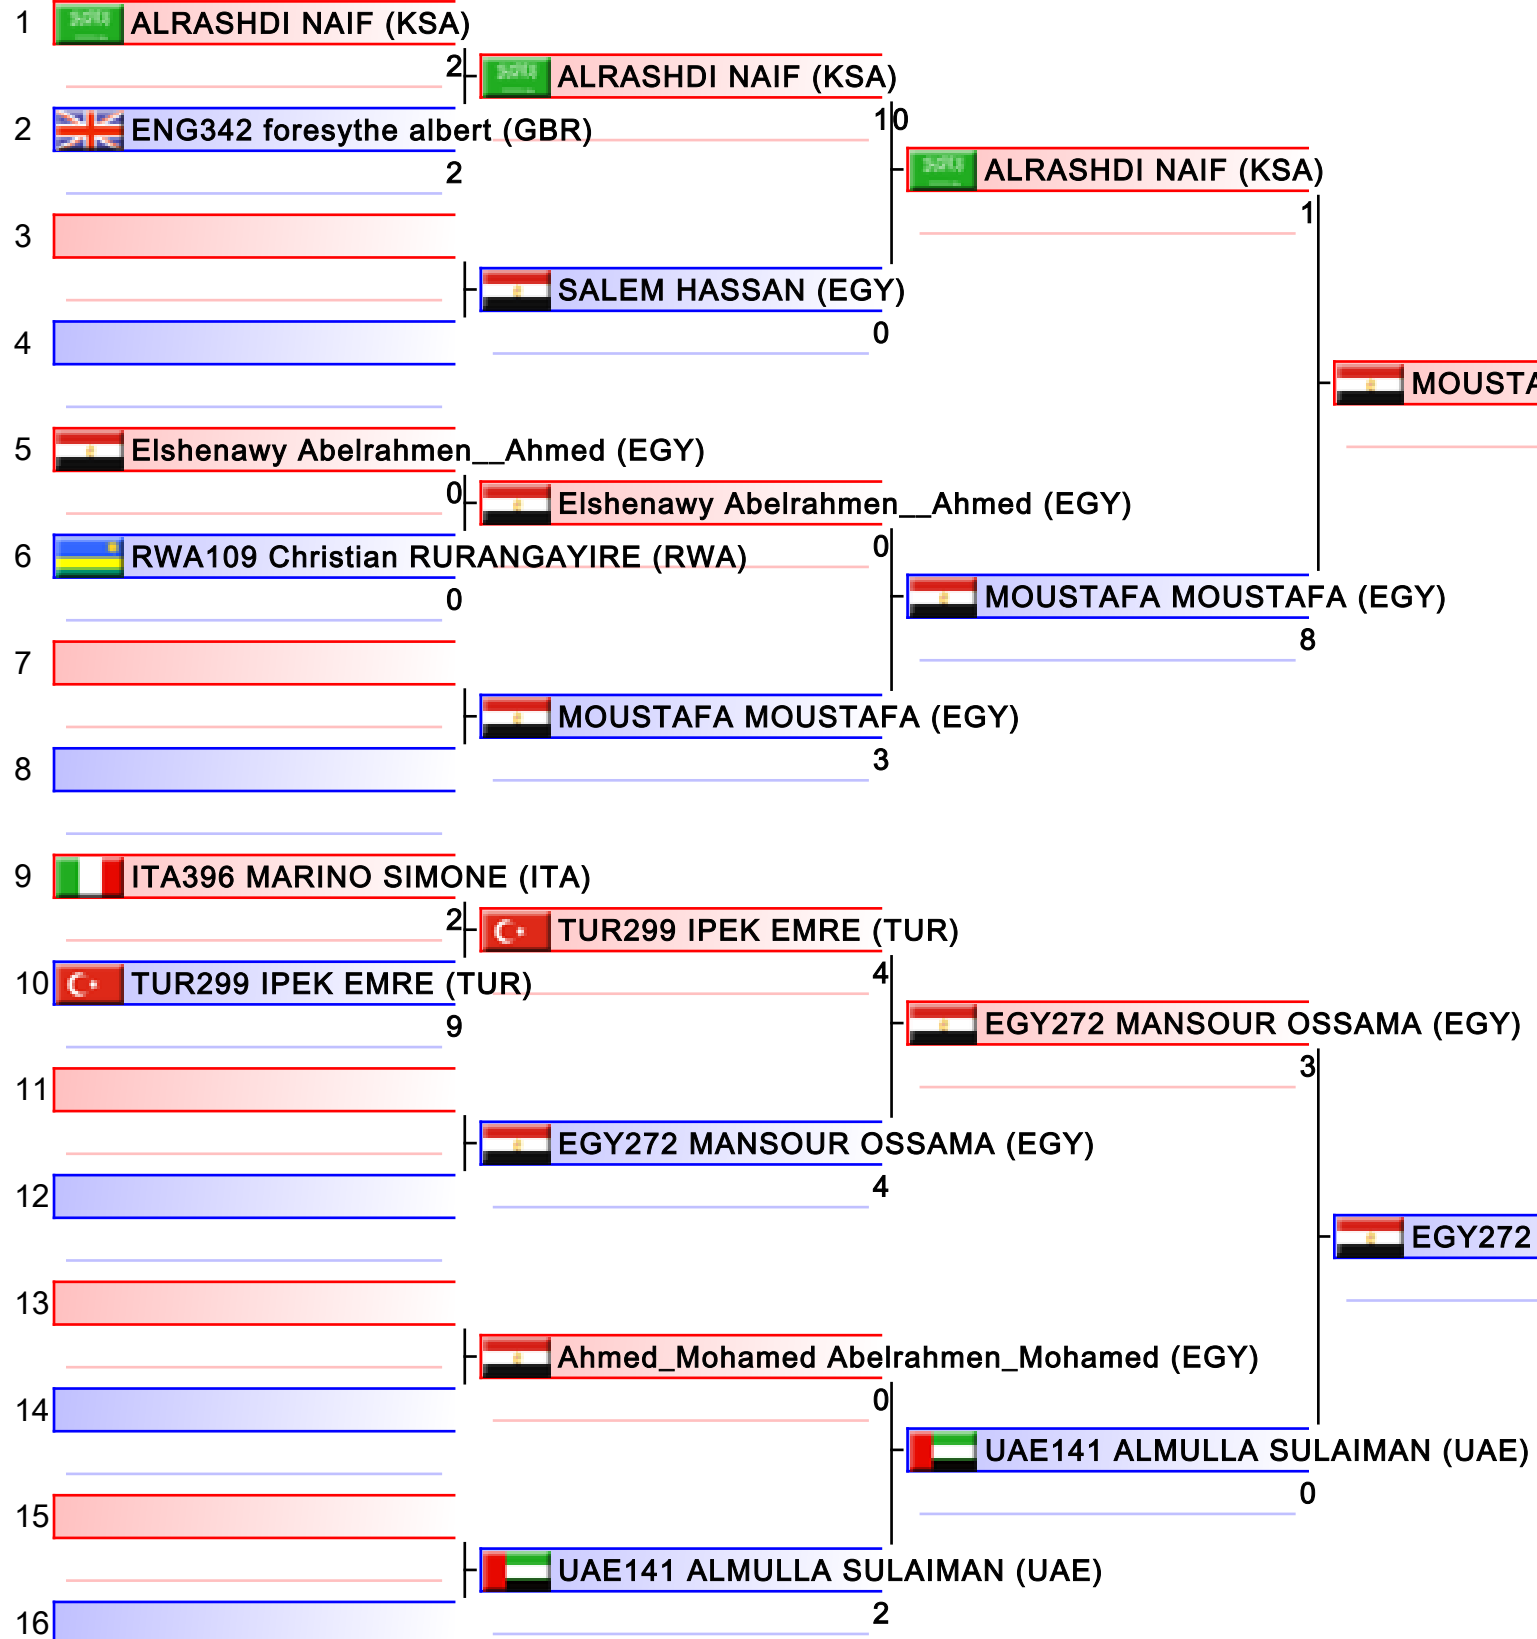

 **NED178 OU-AISSA ISRA (NED)**

 **EGY2054 ABOERIBA EMAN (EGY)**

 **almohtasib raghed (JOR)**

 **TUR238 OZCELIK SERAP (TUR)**

 **AZE2042 Yusifova Shahrin (AZE)**

 **TUR238 OZCELIK SERAP (TUR)**

 **TUR238 OZCELIK SERAP (TUR)**

Tatami
3

Pool
3/4

Referees:			

Male Kumite -84 Kg

Karate1 Premier League - Sharm El Sheikh 2015

Tatami
4

Pool
4/4

Referees:			