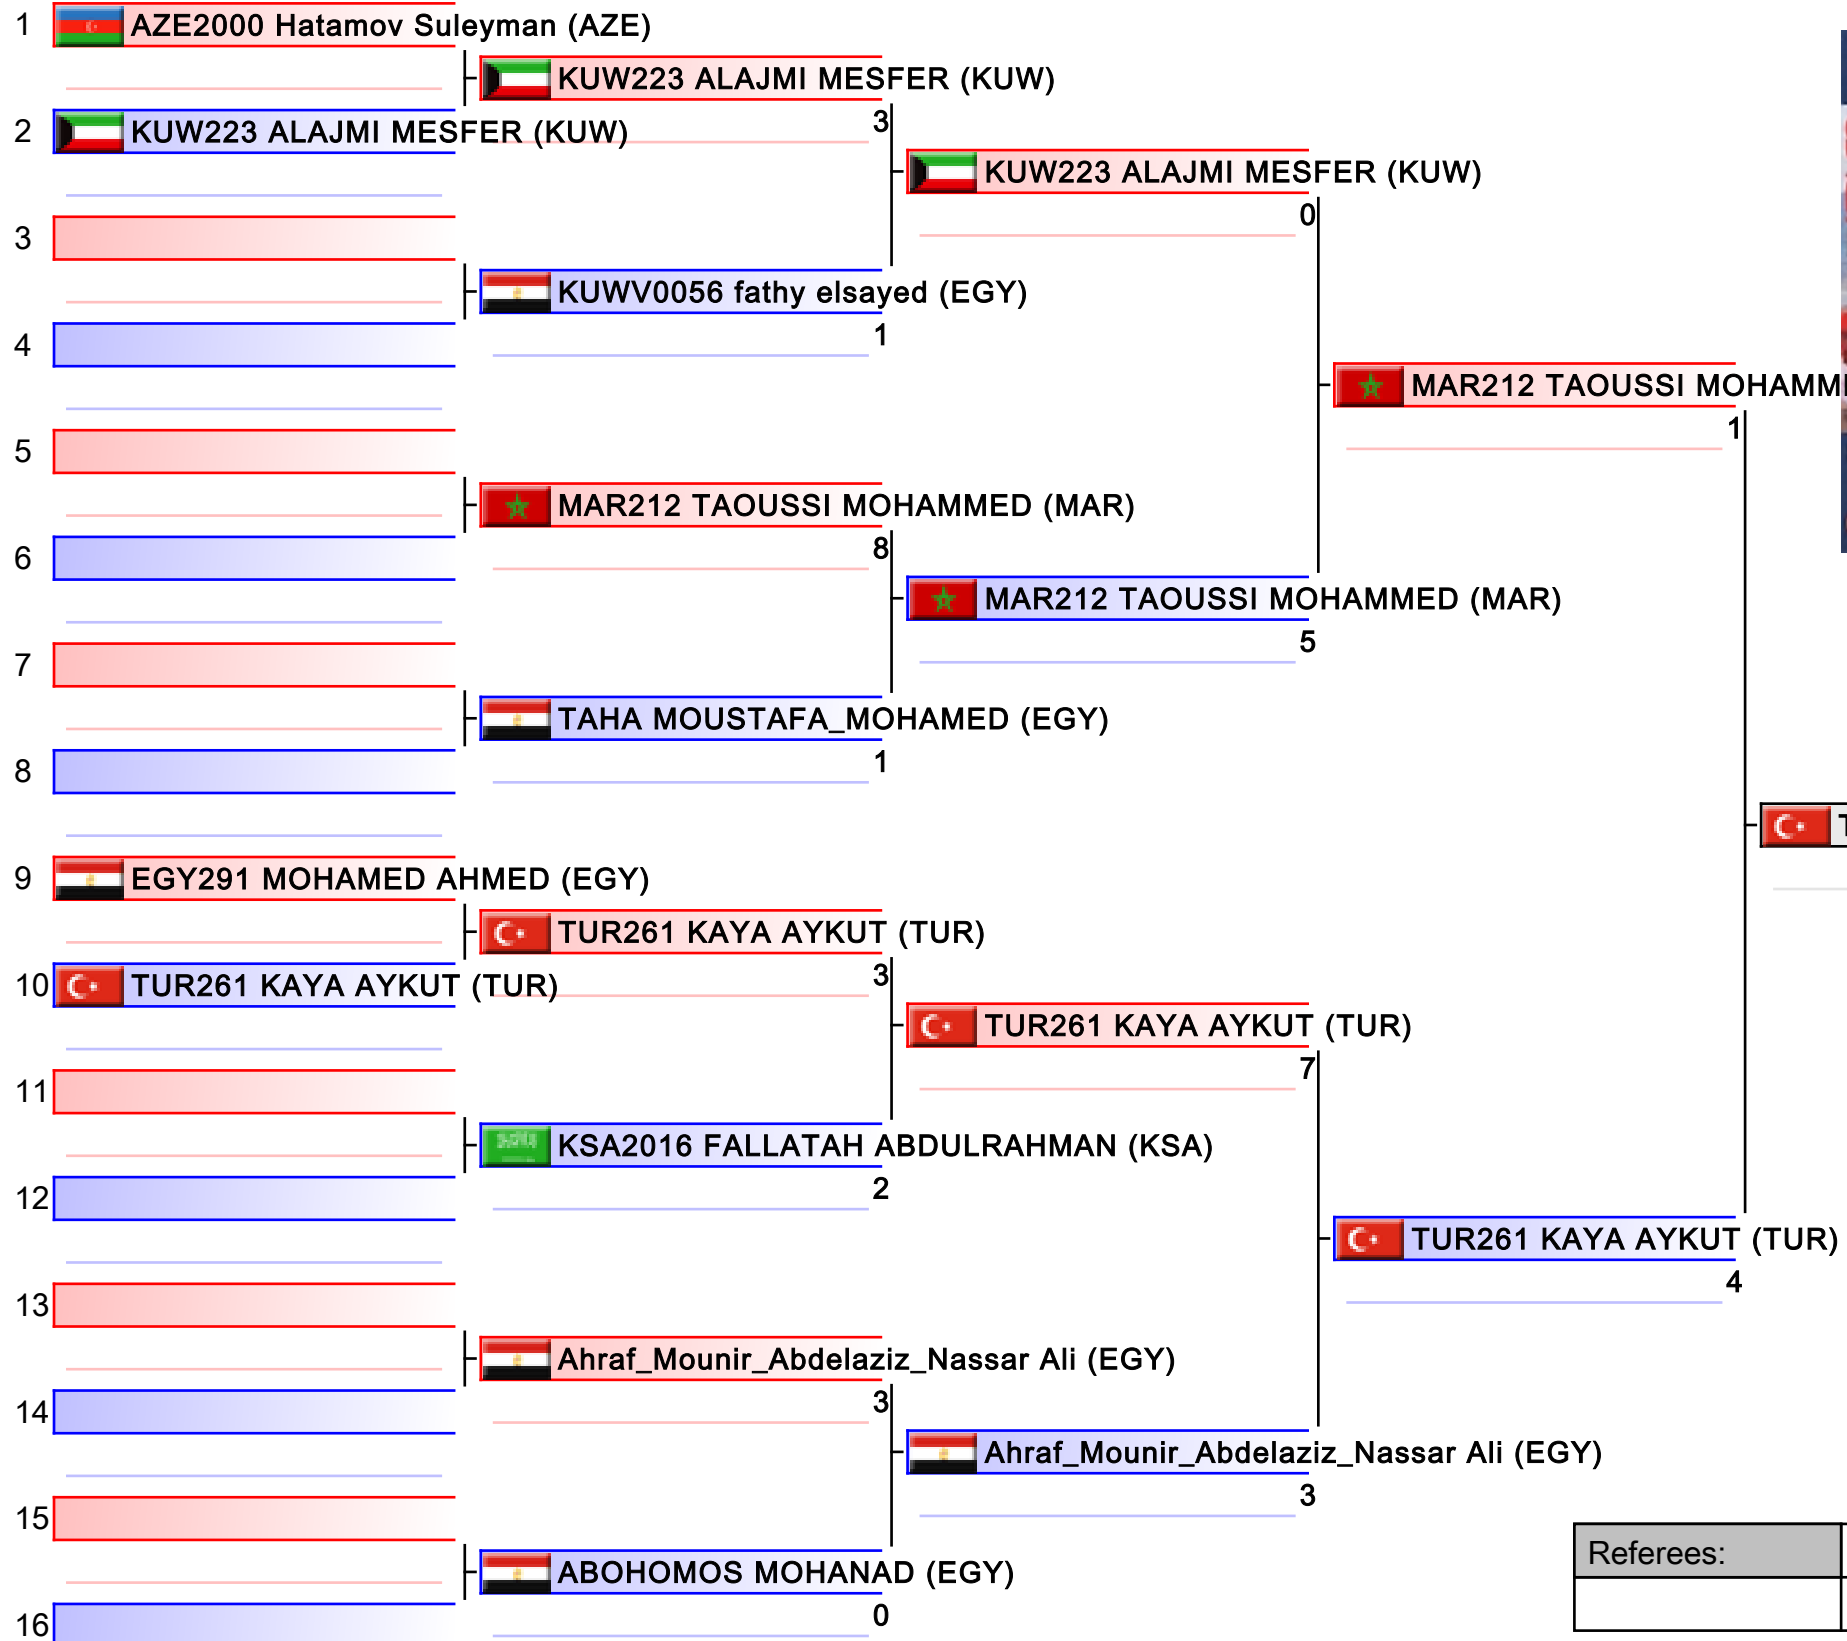

Pool
4/4

TUR314 YAKAN MEHMET (TUR)

Referees:			

Male Kumite -60 Kg

Karate1 Premier League - Sharm El Sheikh 2015

Tatami
1

Pool
1/4

Referees:			