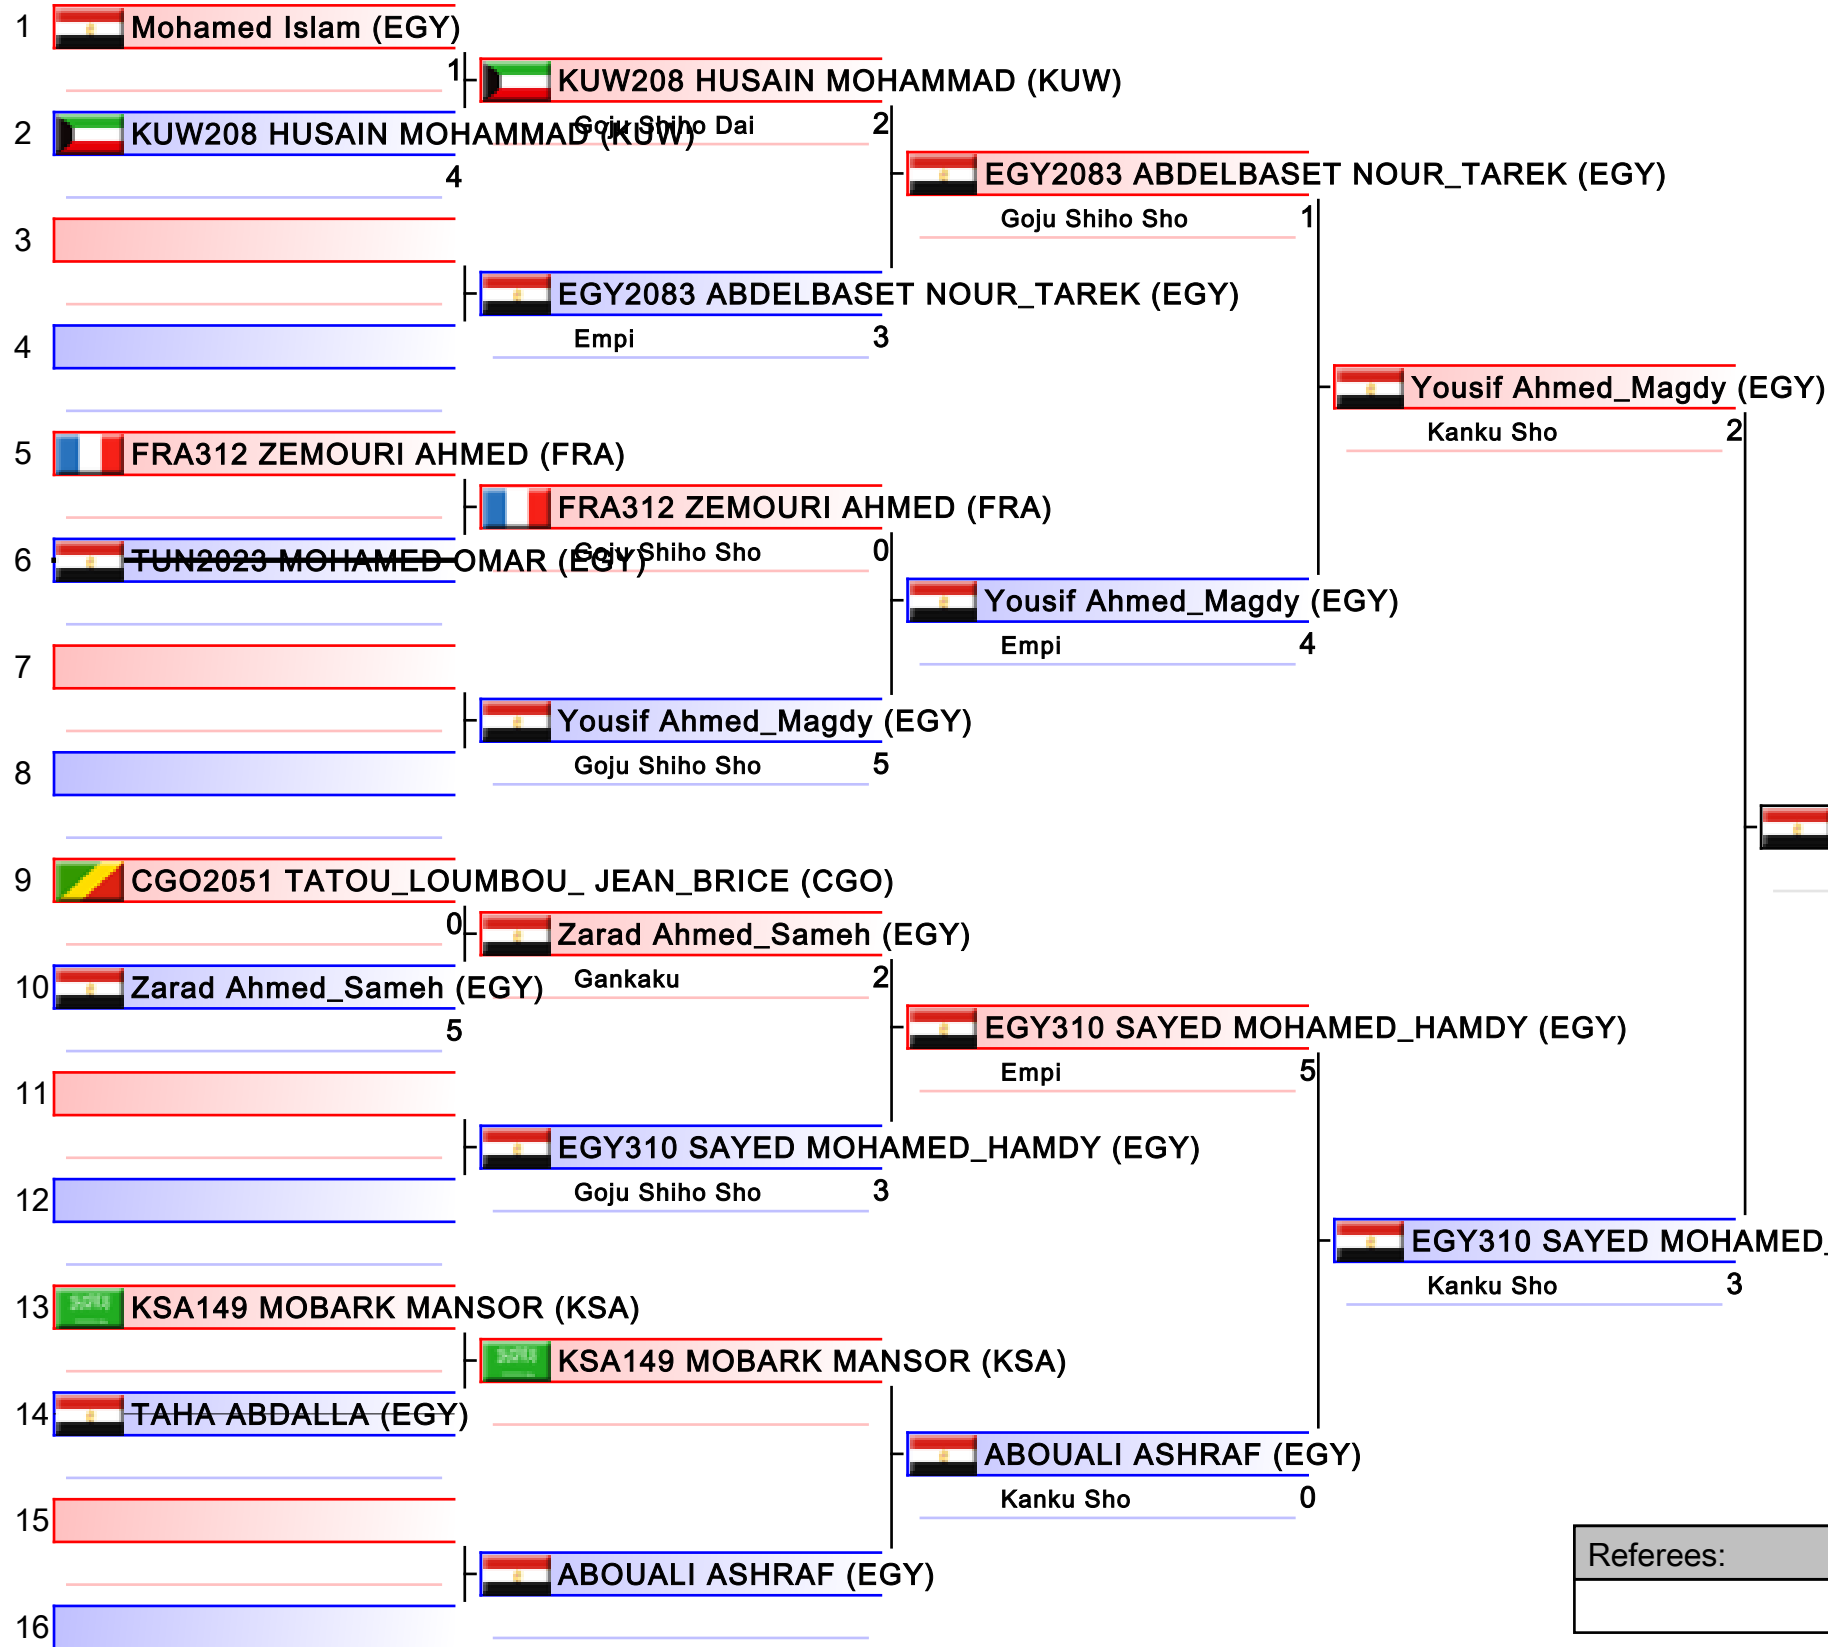

Tatami
1

Pool
1/1

Referees:			

Male Kata

Karate1 Premier League - Sharm El Sheikh 2015

Tatami
1

Pool
1/4

EGY310 SAYED MOHAMED_HAMDY (EGY)