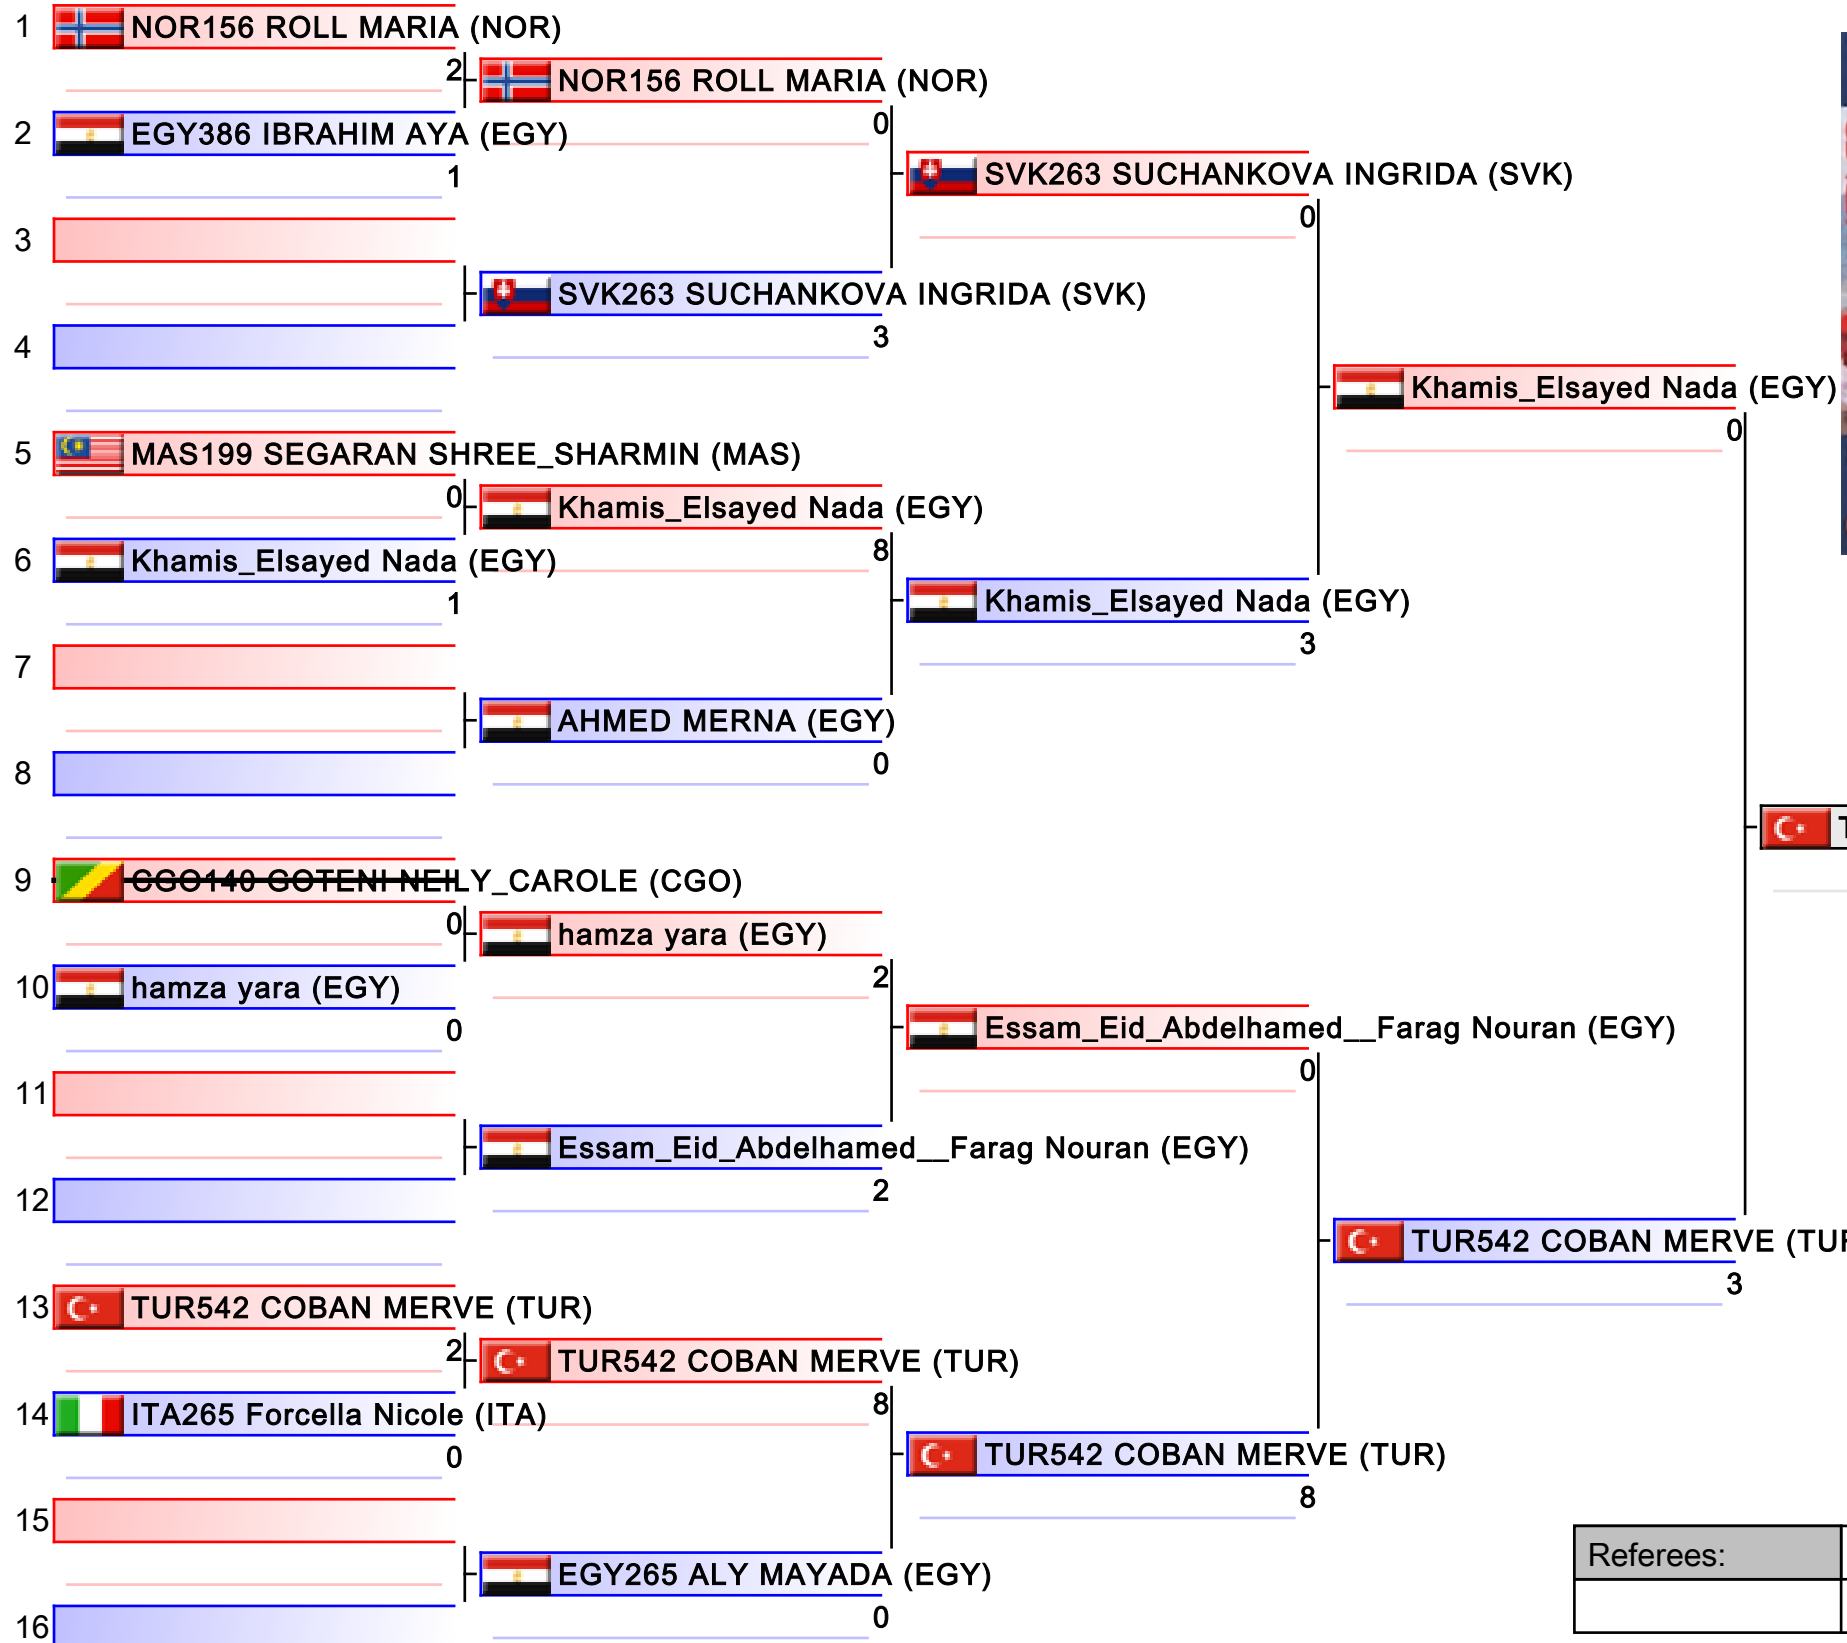

 **NED178 OU-AISSA ISRA (NED)**

 **EGY2054 ABOERIBA EMAN (EGY)**

 **almohtasib raghed (JOR)**

 **TUR238 OZCELIK SERAP (TUR)**

 **AZE2042 Yusifova Shahrin (AZE)**

 **TUR238 OZCELIK SERAP (TUR)**

 **TUR238 OZCELIK SERAP (TUR)**

Referees:			

Referees:			

Referees:			

Referees:			

TUR2023 YAKAN TUBA (TUR)

Referees:			

Referees:			

TUR542 COBAN MERVE (TUR)