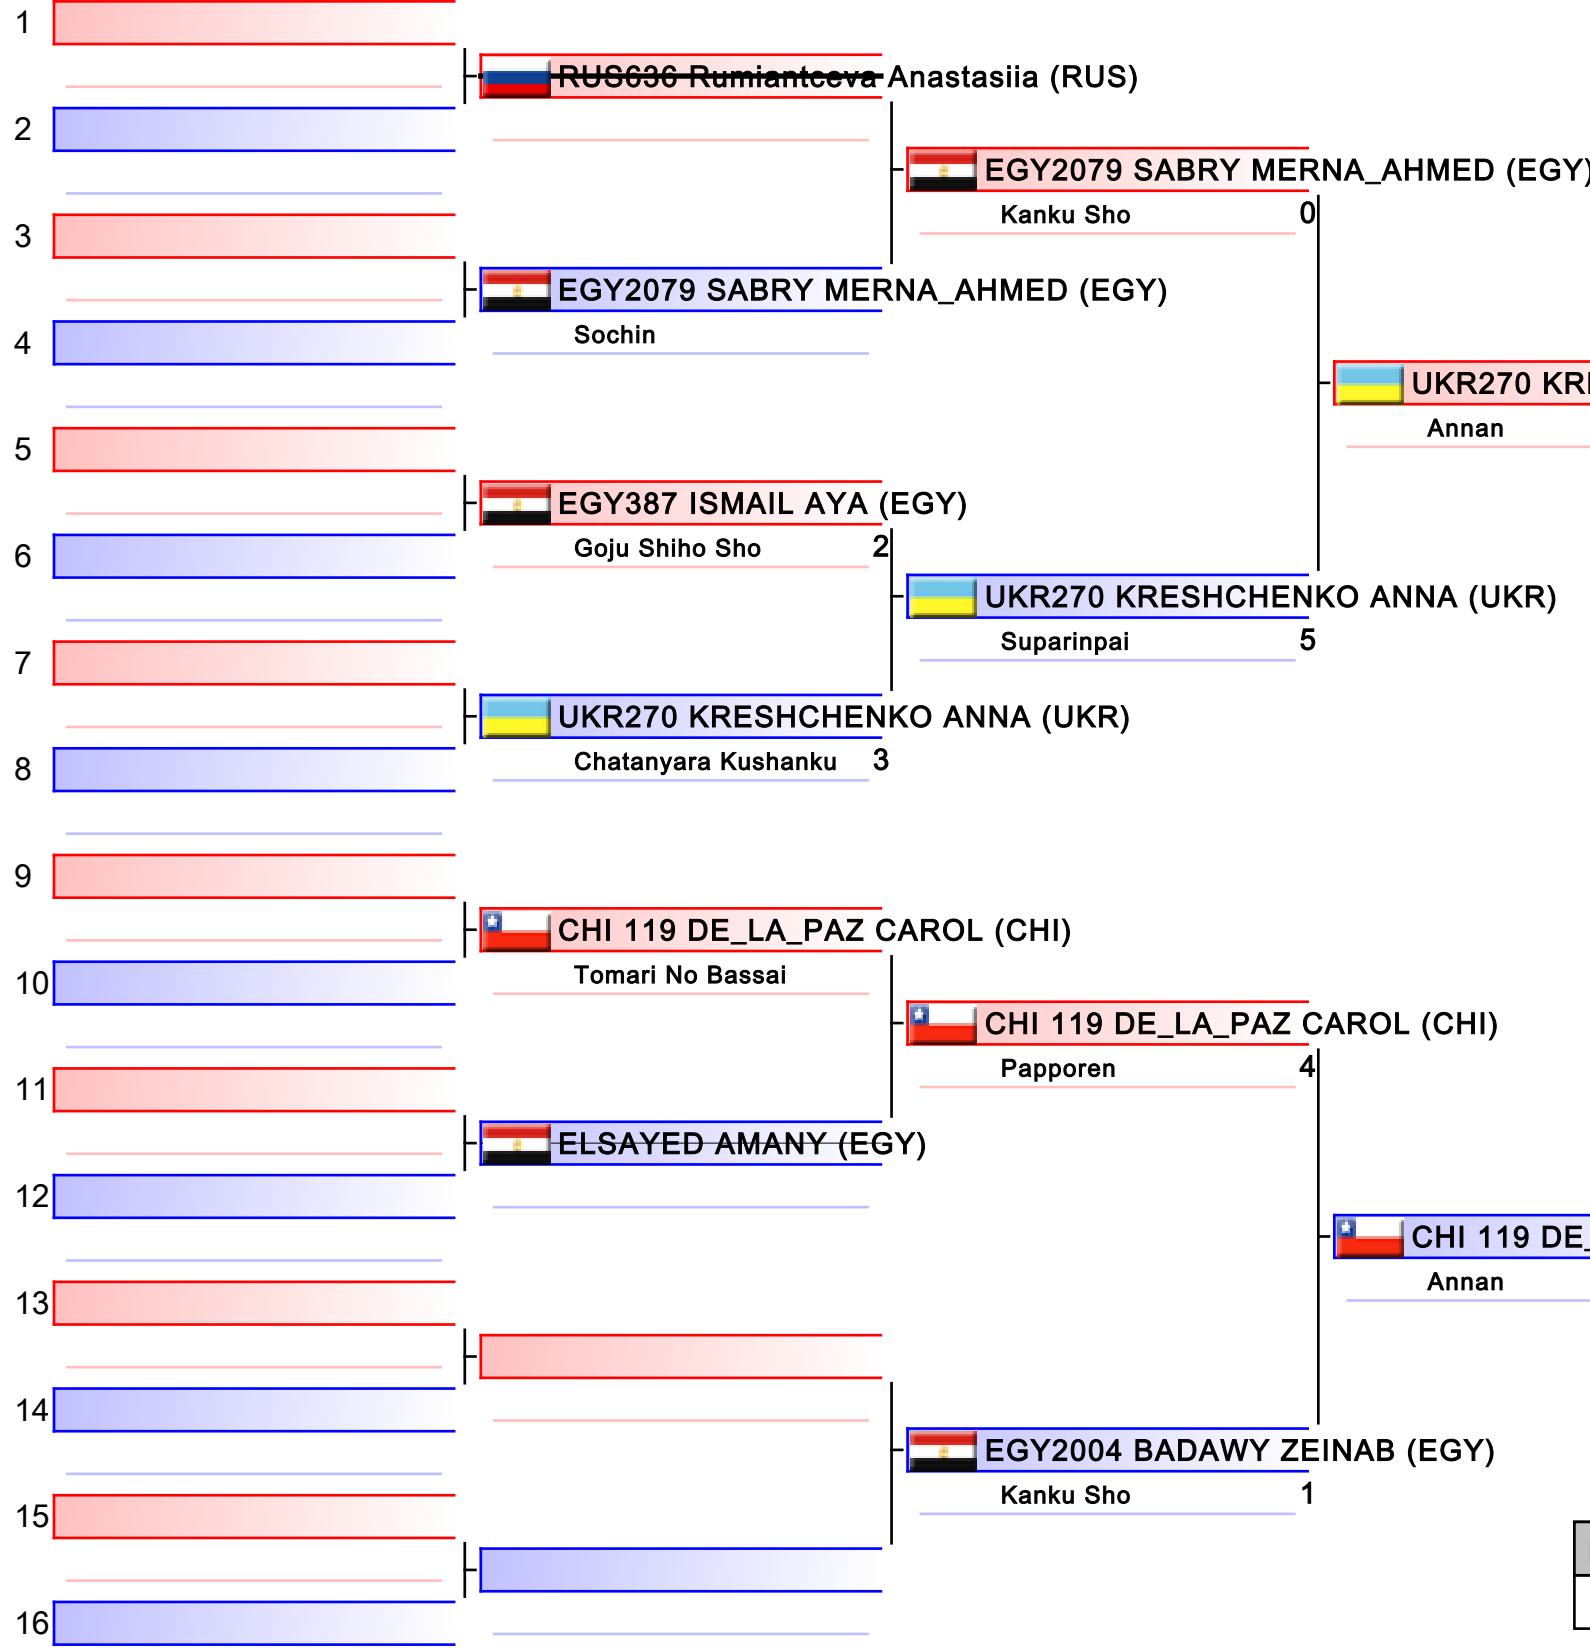

Female Kata

Karate1 Premier League - Sharm El Sheikh 2015

Tatami
2

Pool
2/4

Referees: