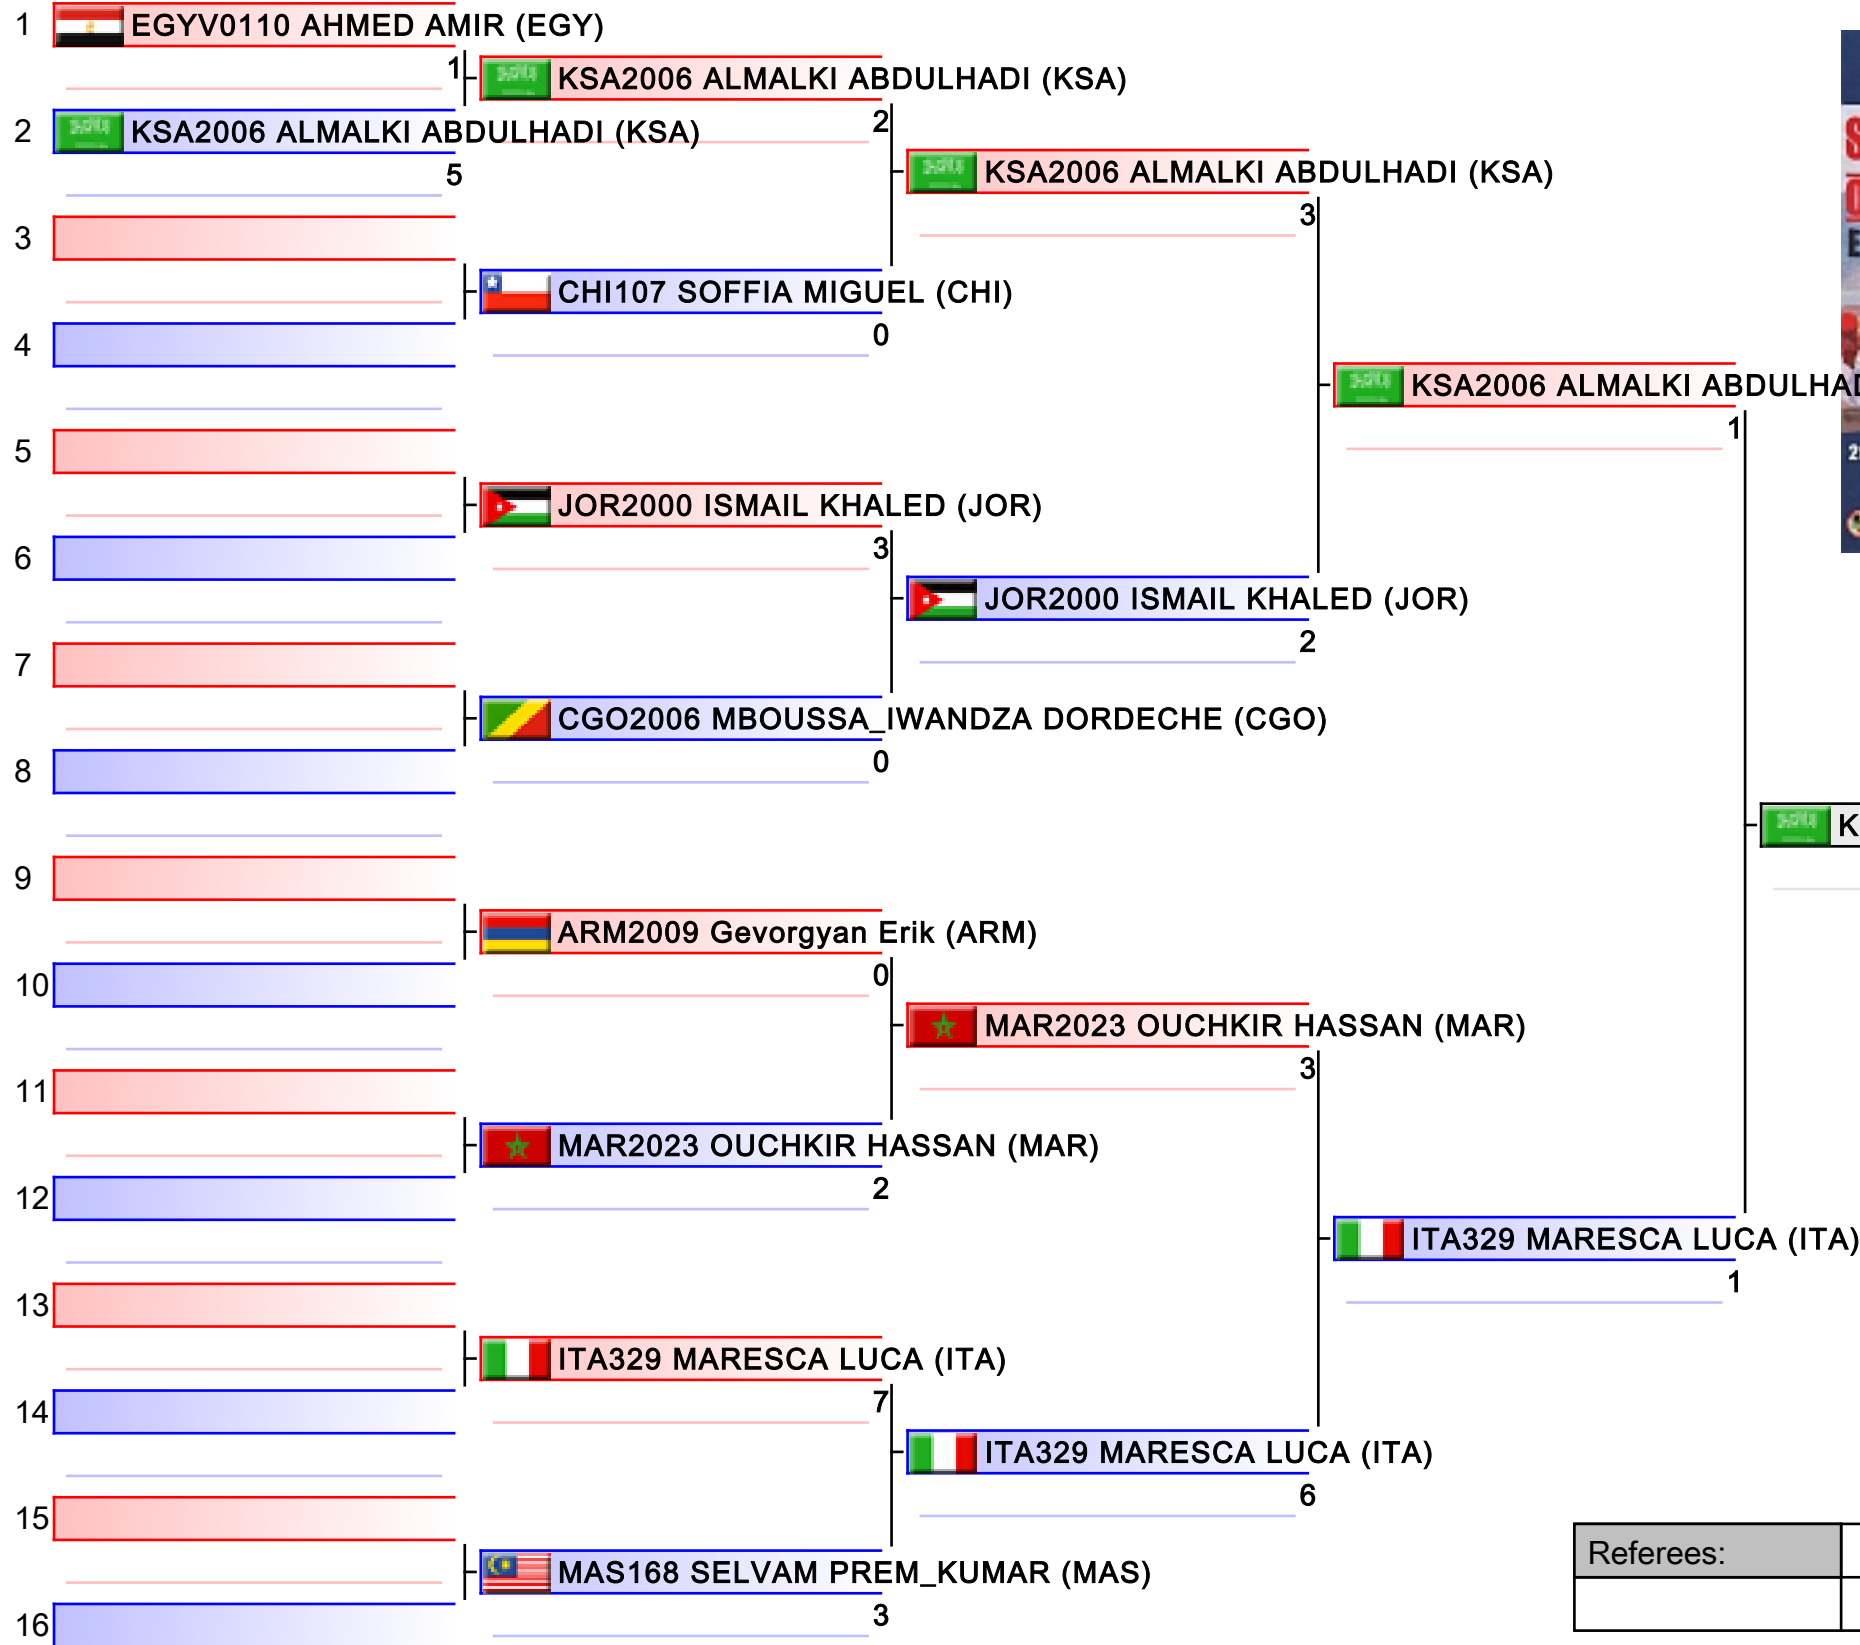

Male Kumite -60 Kg

Karate1 Premier League - Sharm El Sheikh 2015

Tatami
4

Pool
4/4

Referees: