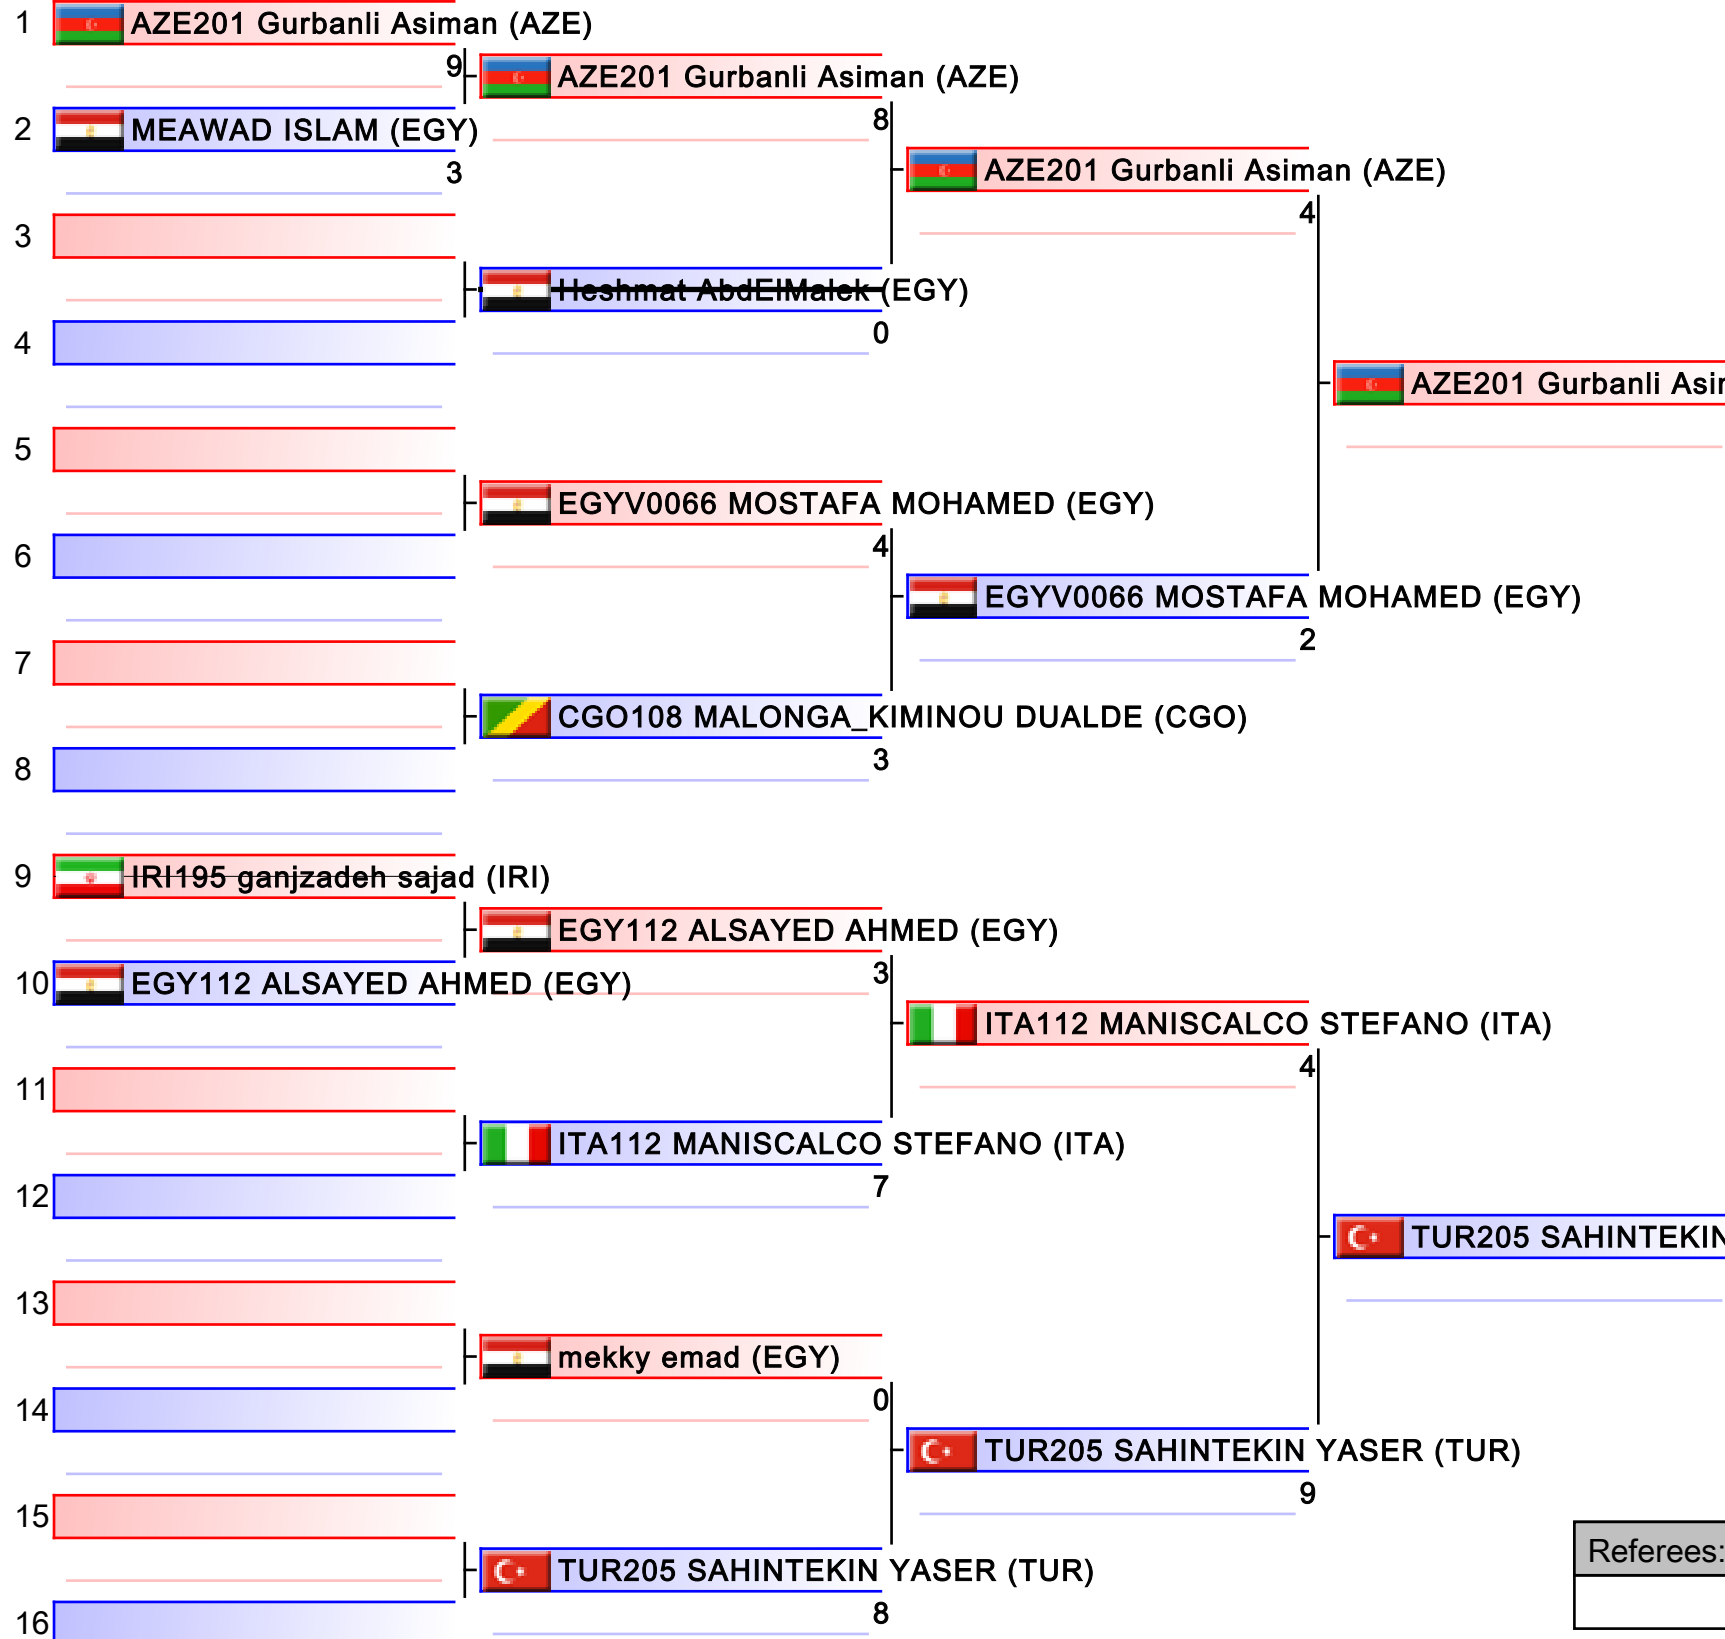

 **NED178 OU-AISSA ISRA (NED)**

 **EGY2054 ABOERIBA EMAN (EGY)**

 **almohtasib raghed (JOR)**

 **TUR238 OZCELIK SERAP (TUR)**

 **AZE2042 Yusifova Shahrin (AZE)**

 **TUR238 OZCELIK SERAP (TUR)**

 **TUR238 OZCELIK SERAP (TUR)**

Tatami
3

Pool
3/4

Referees:			

Male Kumite -84 Kg

Karate1 Premier League - Sharm El Sheikh 2015

Tatami
4

Pool
4/4

Referees:			

Referees:			

Referees:			

Referees:			

TUR198 ERKAN ENES (TUR)

Referees:			

kuwait (KUW)

Referees:			

Referees:			