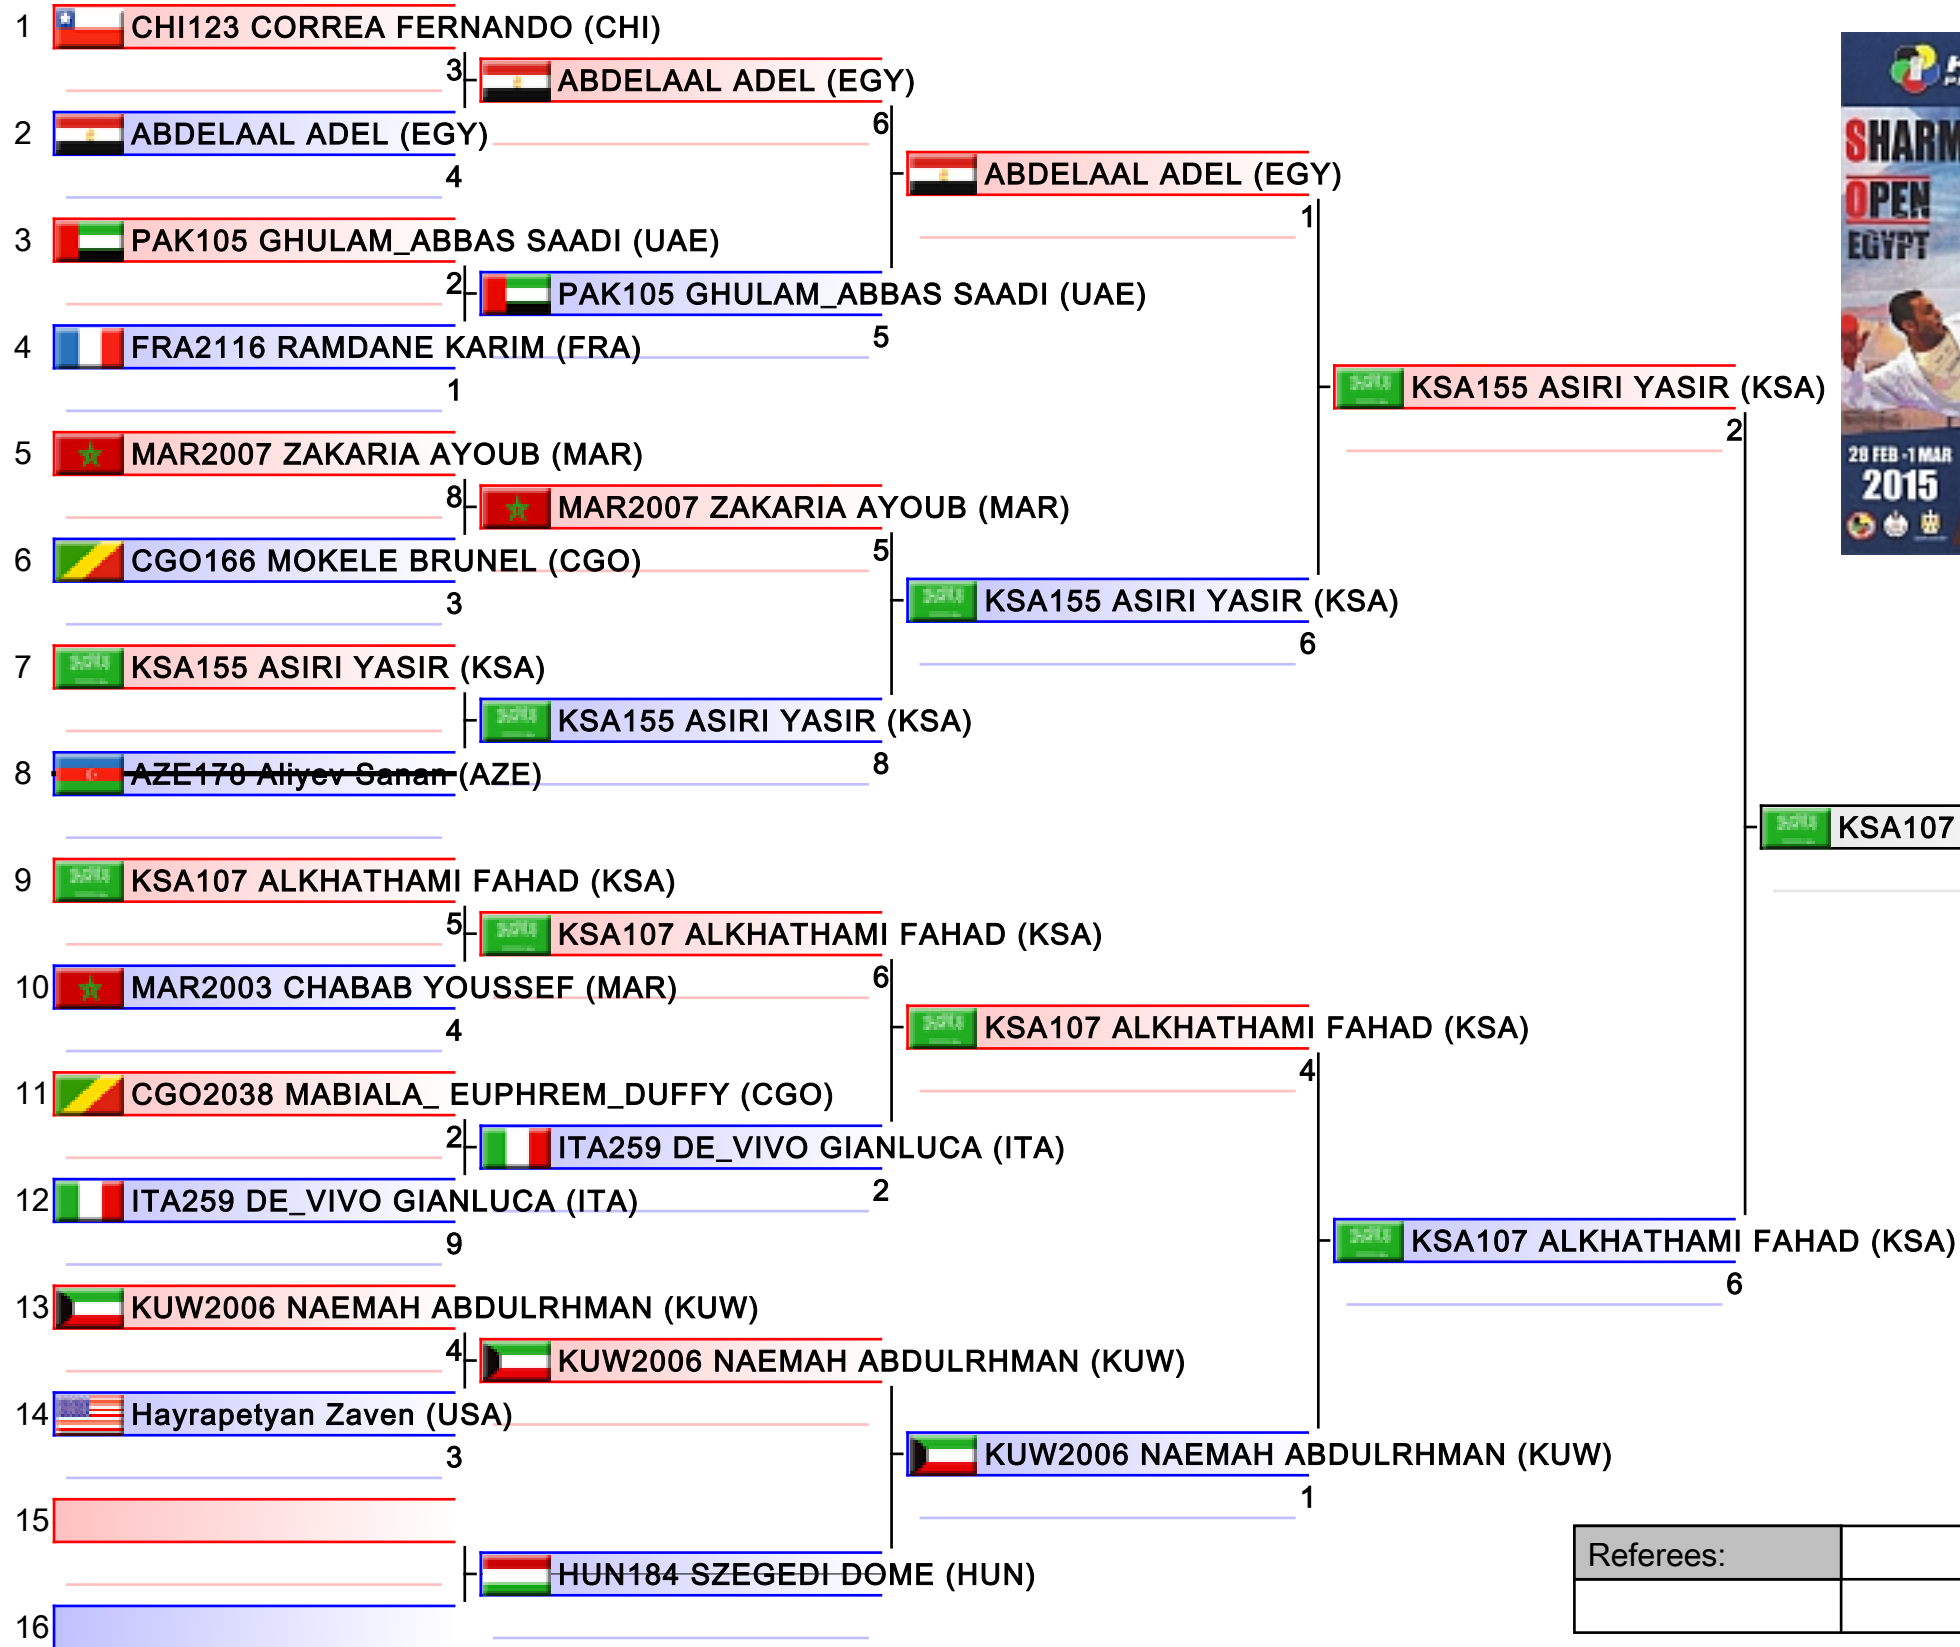

Tatami
3

Pool
3/4

Referees:			

Male Kumite -67 Kg

Karate1 Premier League - Sharm El Sheikh 2015

Tatami
4

Pool
4/4

Referees:			