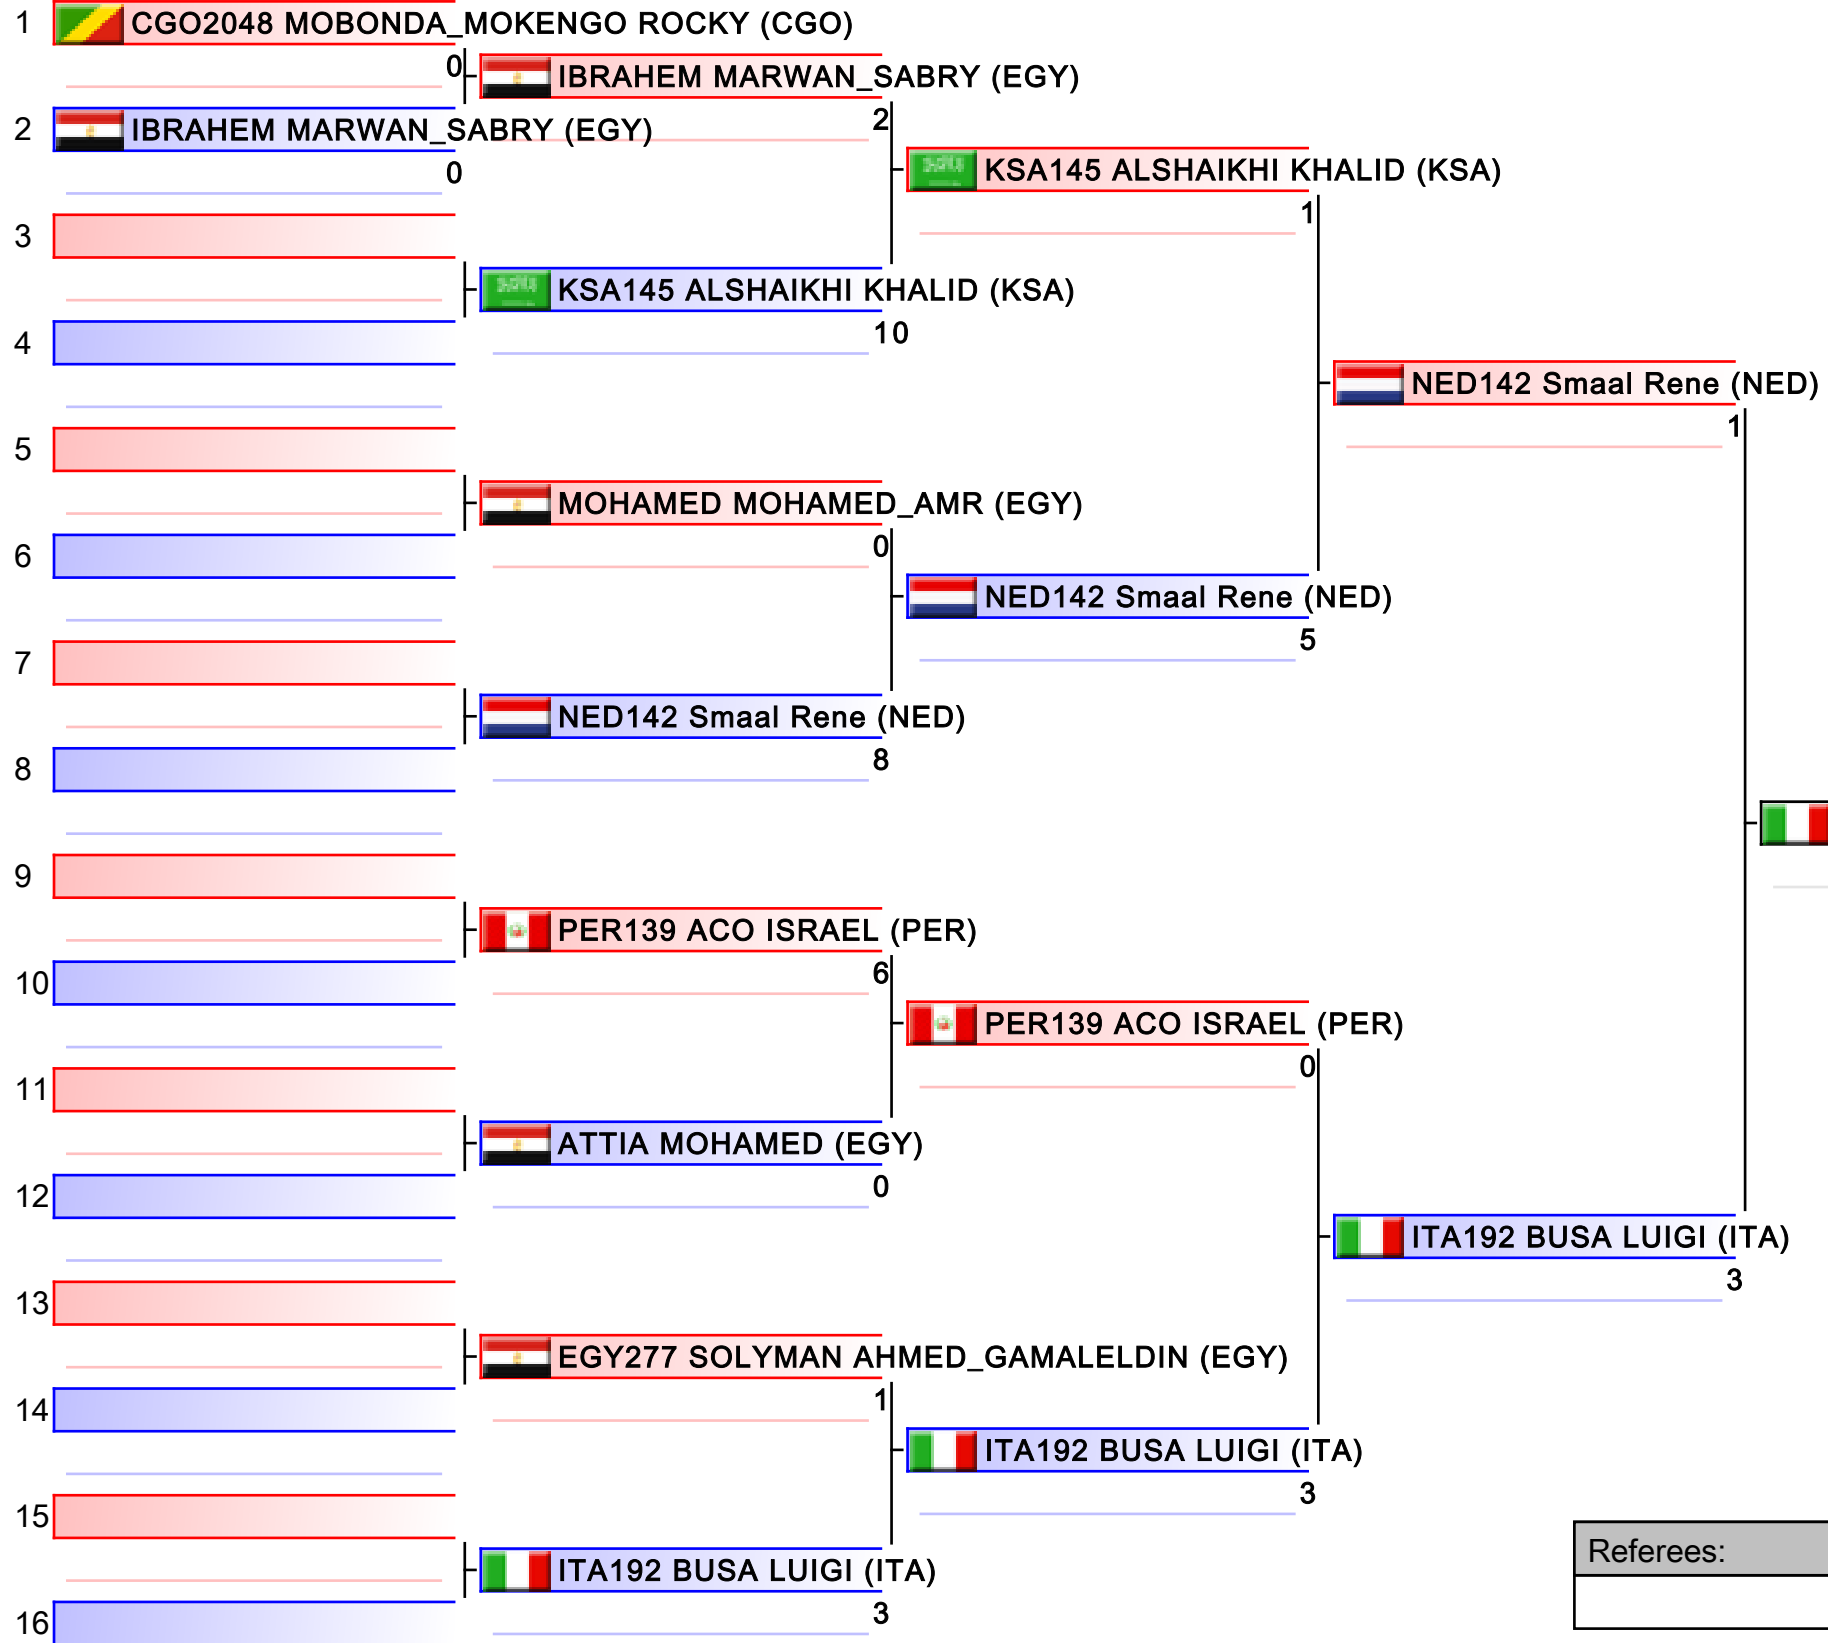

Male Kumite -75 Kg

Karate1 Premier League - Sharm El Sheikh 2015

Tatami
2

Pool
2/4

Referees: