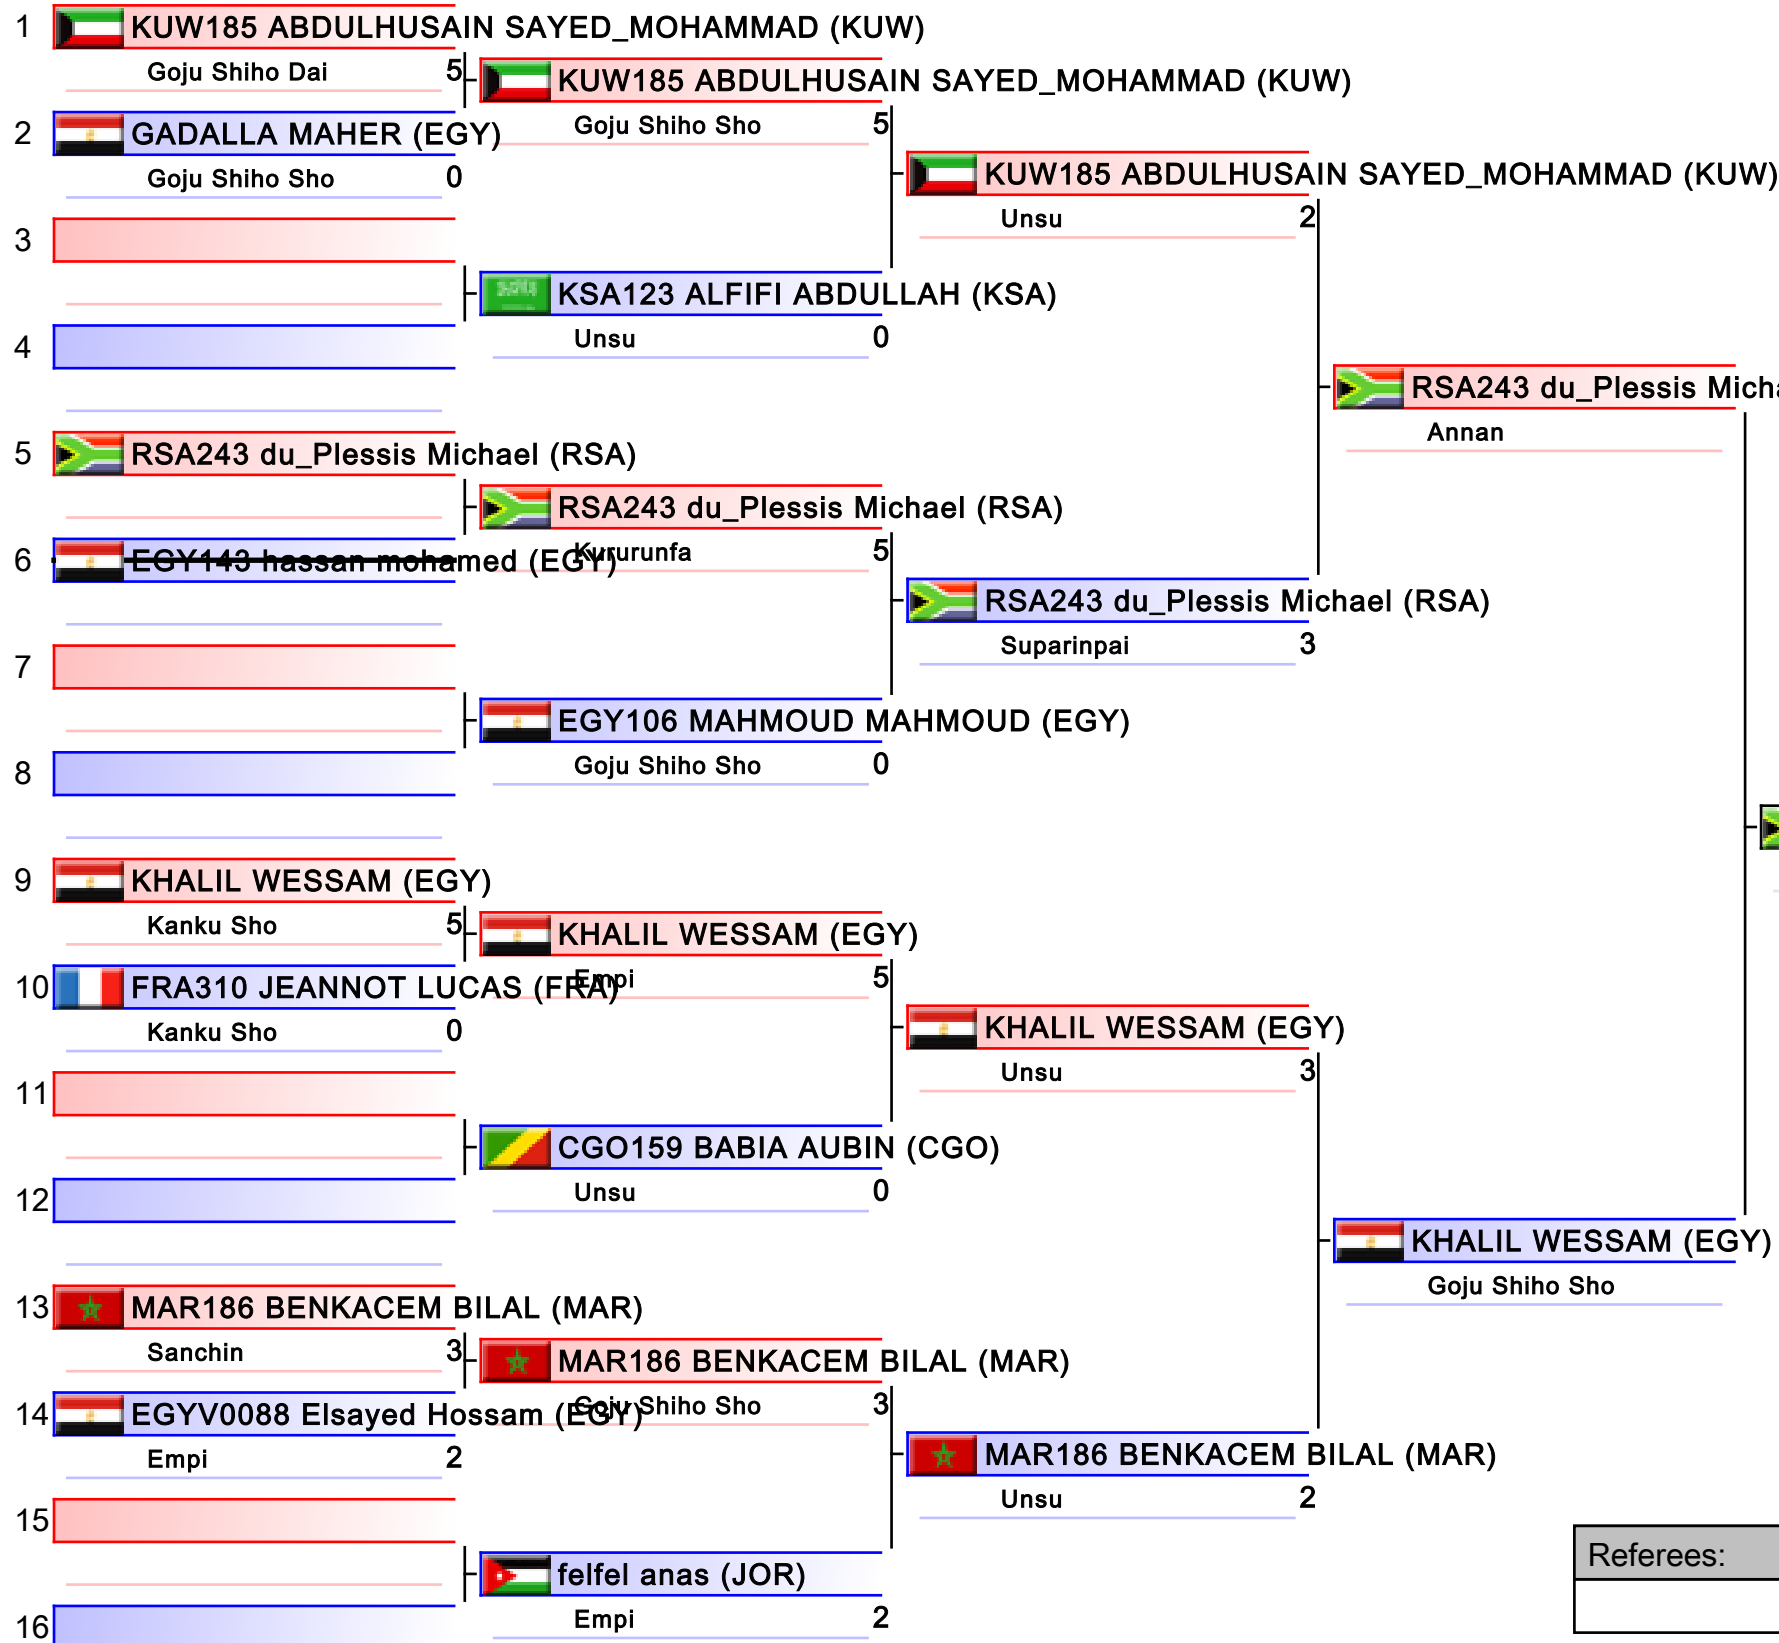

Male Kata

Karate1 Premier League - Sharm El Sheikh 2015

Tatami
3

Pool
3/4

RSA243 du_Plessis Michael (RSA)	

Referees: