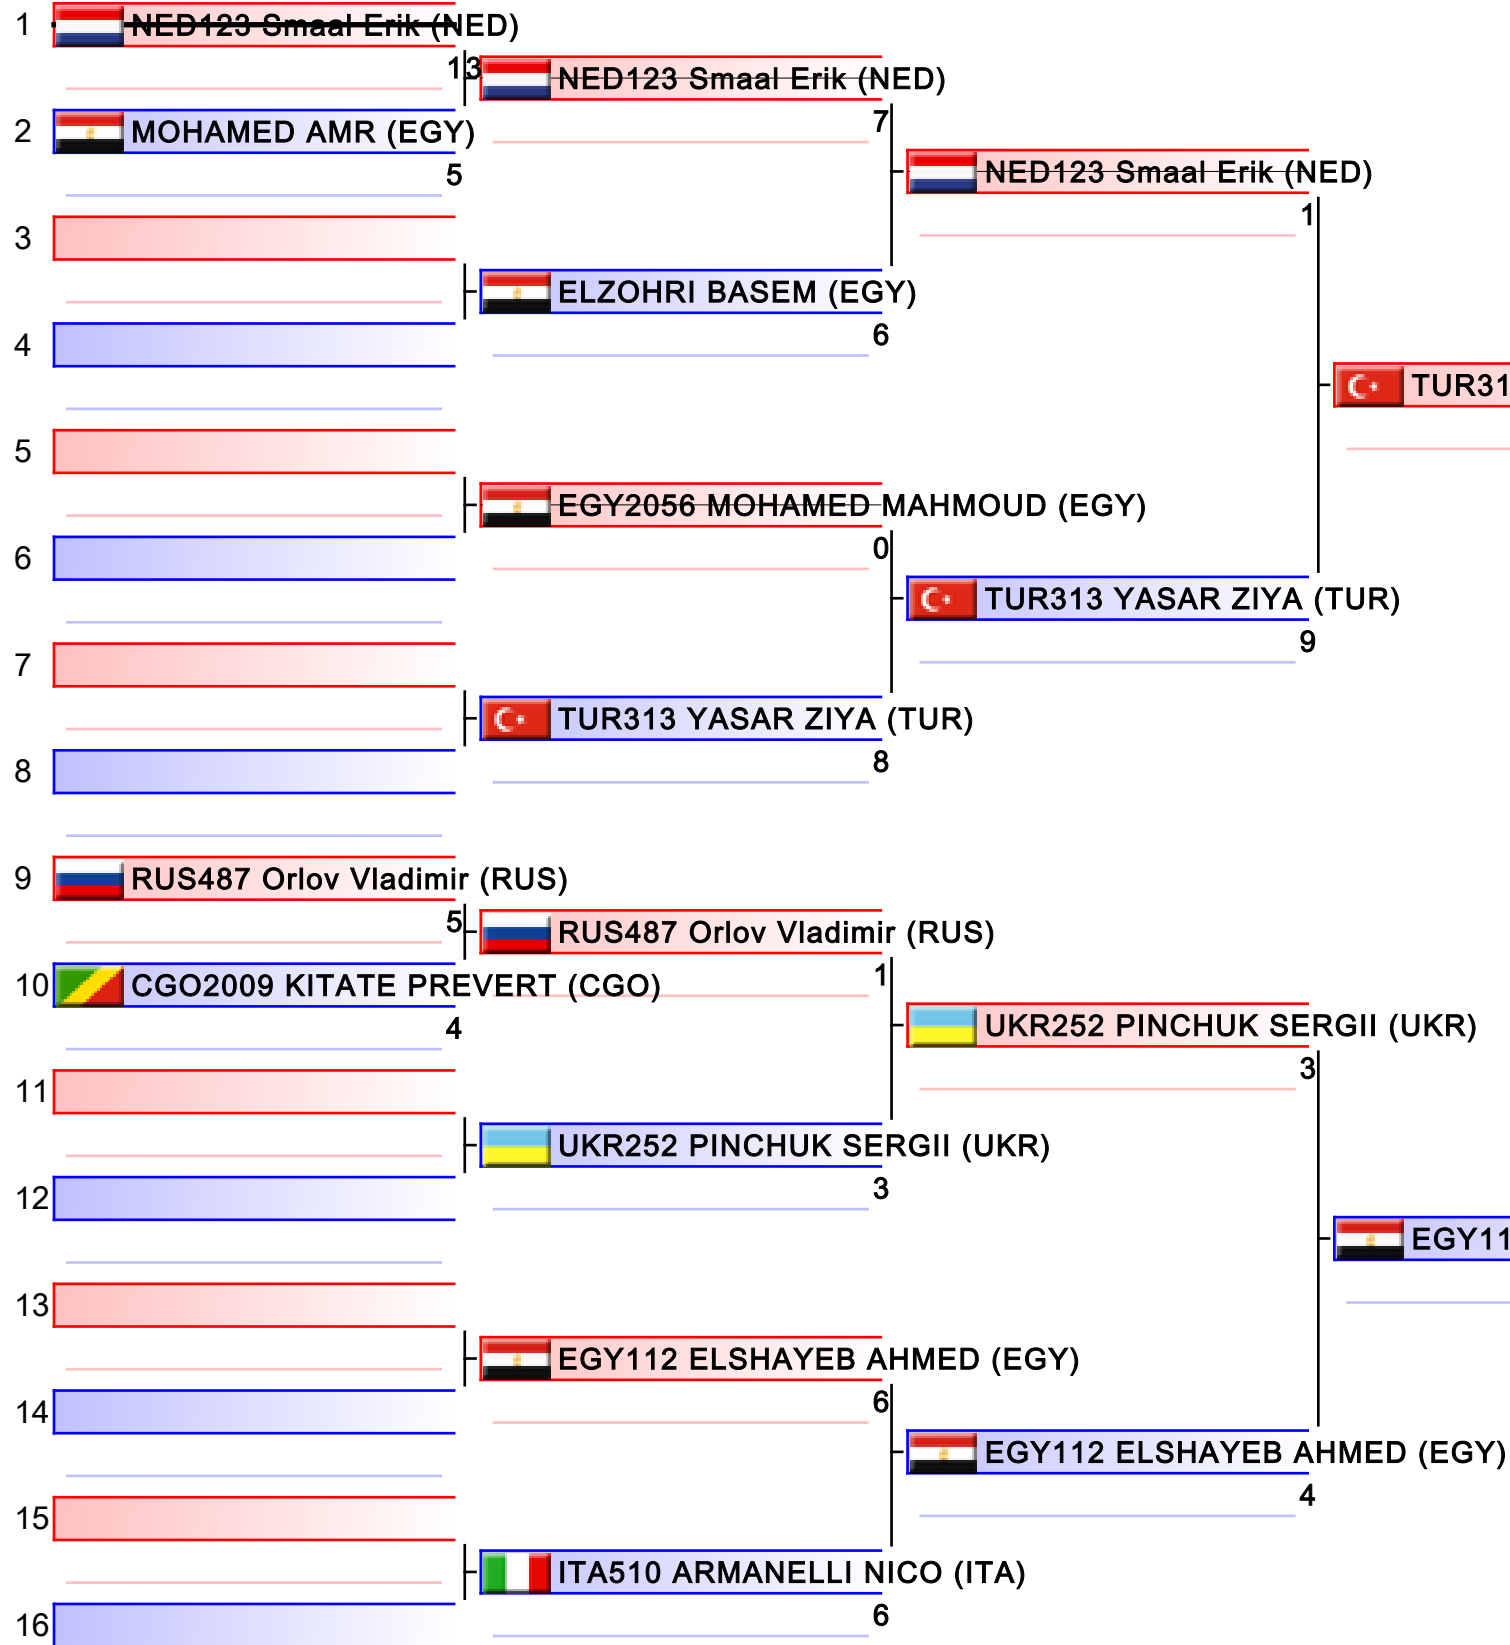

 **NED178 OU-AISSA ISRA (NED)**

 **EGY2054 ABOERIBA EMAN (EGY)**

 **almohtasib raghed (JOR)**

 **TUR238 OZCELIK SERAP (TUR)**

 **AZE2042 Yusifova Shahrin (AZE)**

 **TUR238 OZCELIK SERAP (TUR)**

 **TUR238 OZCELIK SERAP (TUR)**

Tatami
3

Pool
3/4

Referees:			

Male Kumite -84 Kg

Karate1 Premier League - Sharm El Sheikh 2015

Tatami
4

Pool
4/4

Referees:			