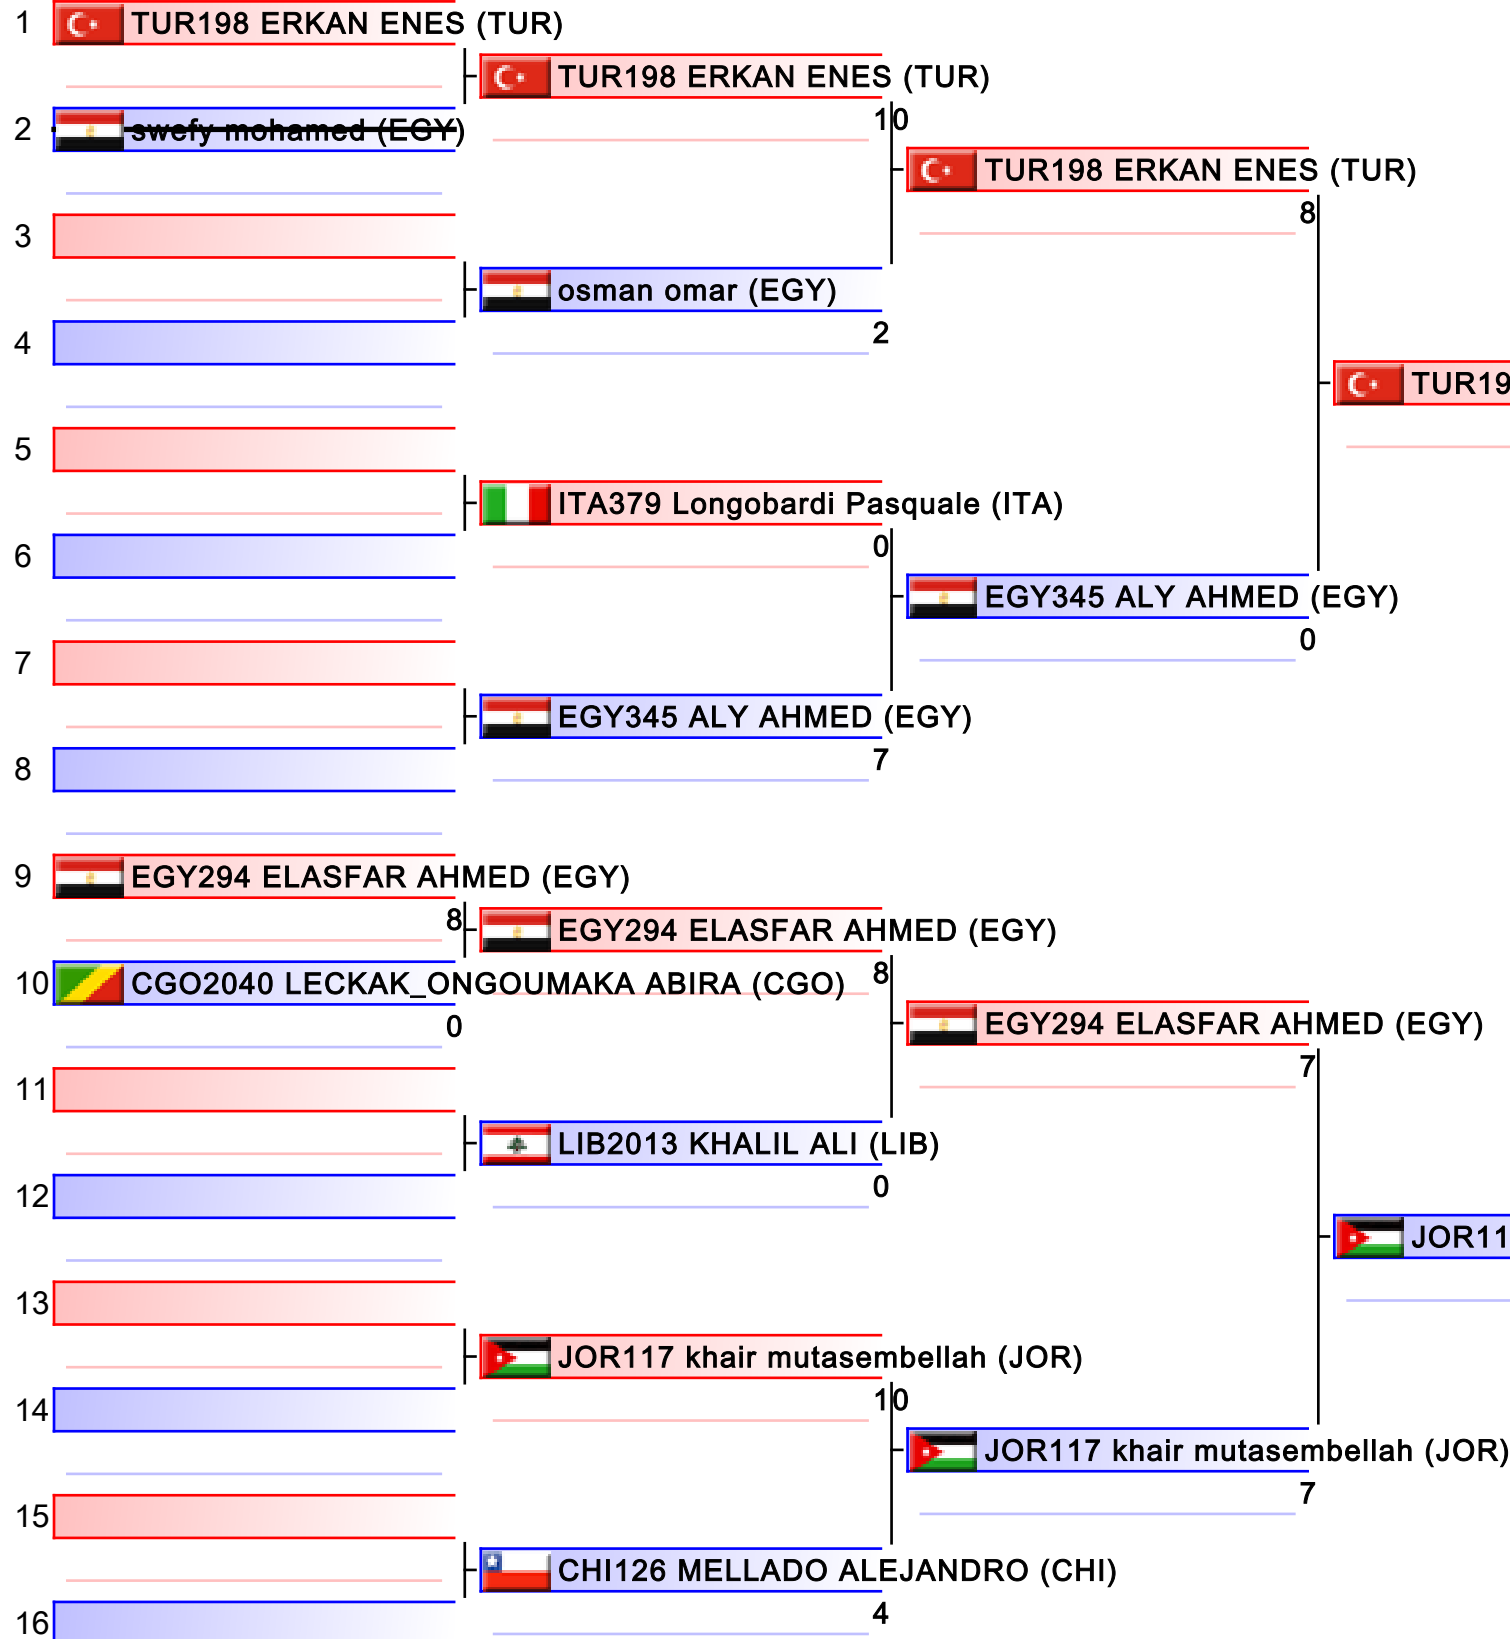

TUR198 ERKAN ENES (TUR)

Referees: