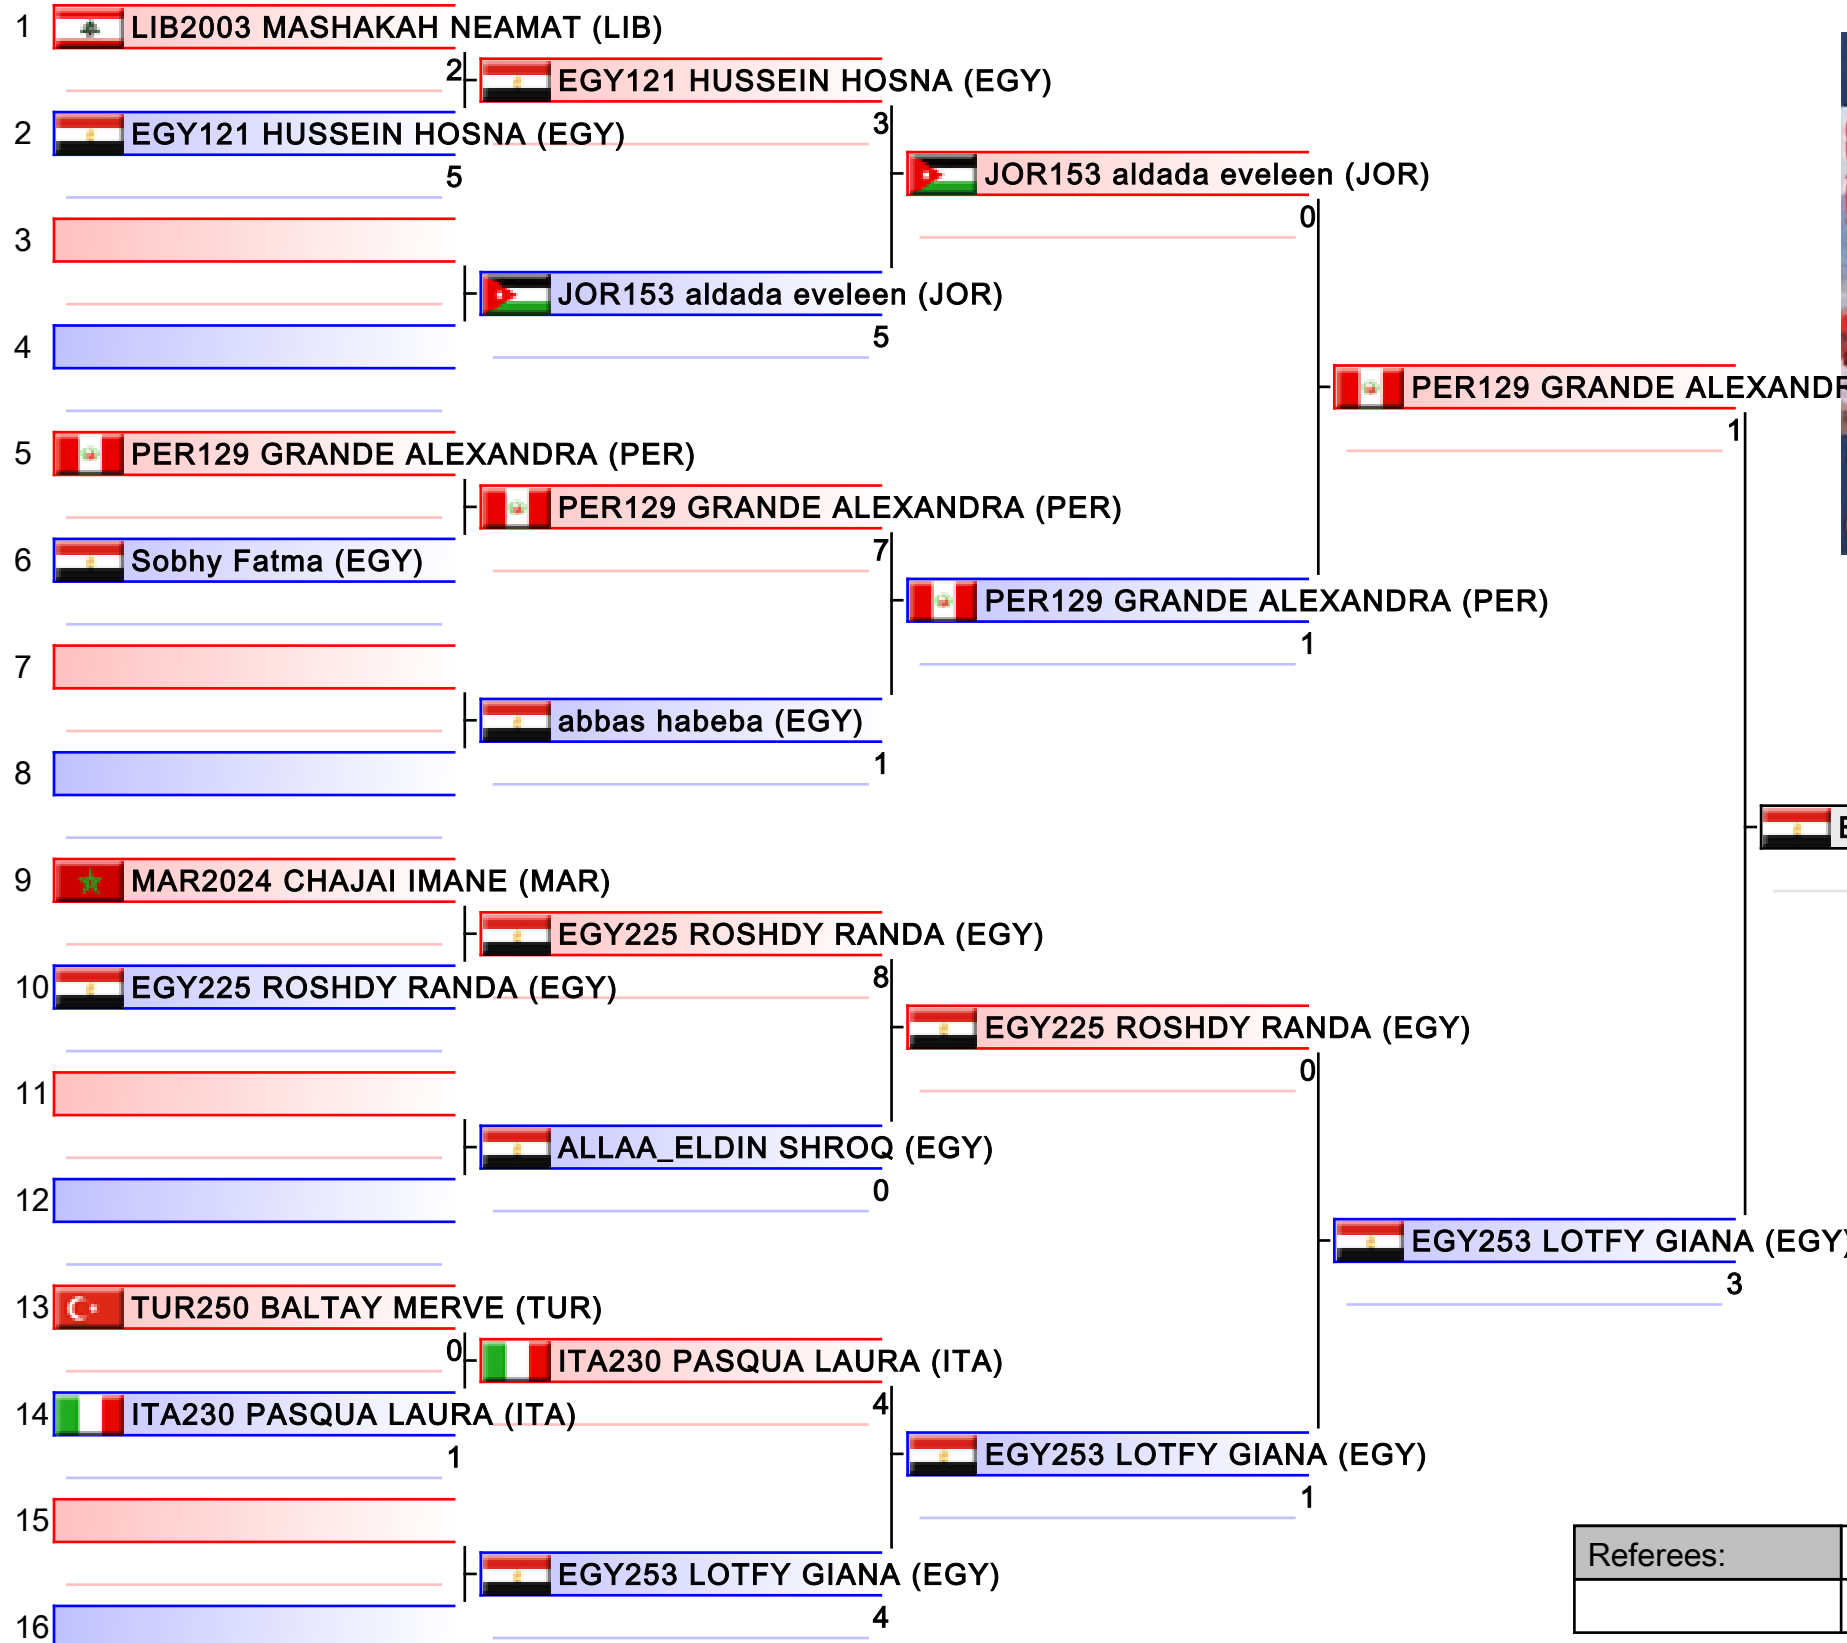

 **NED178 OU-AISSA ISRA (NED)**

 **EGY2054 ABOERIBA EMAN (EGY)**

 **almohtasib raghed (JOR)**

 **TUR238 OZCELIK SERAP (TUR)**

 **AZE2042 Yusifova Shahrin (AZE)**

 **TUR238 OZCELIK SERAP (TUR)**

 **TUR238 OZCELIK SERAP (TUR)**

Referees:			

Referees:			

Referees:			

Referees:			

TUR2023 YAKAN TUBA (TUR)

Referees:			

Referees:			

TUR542 COBAN MERVE (TUR)