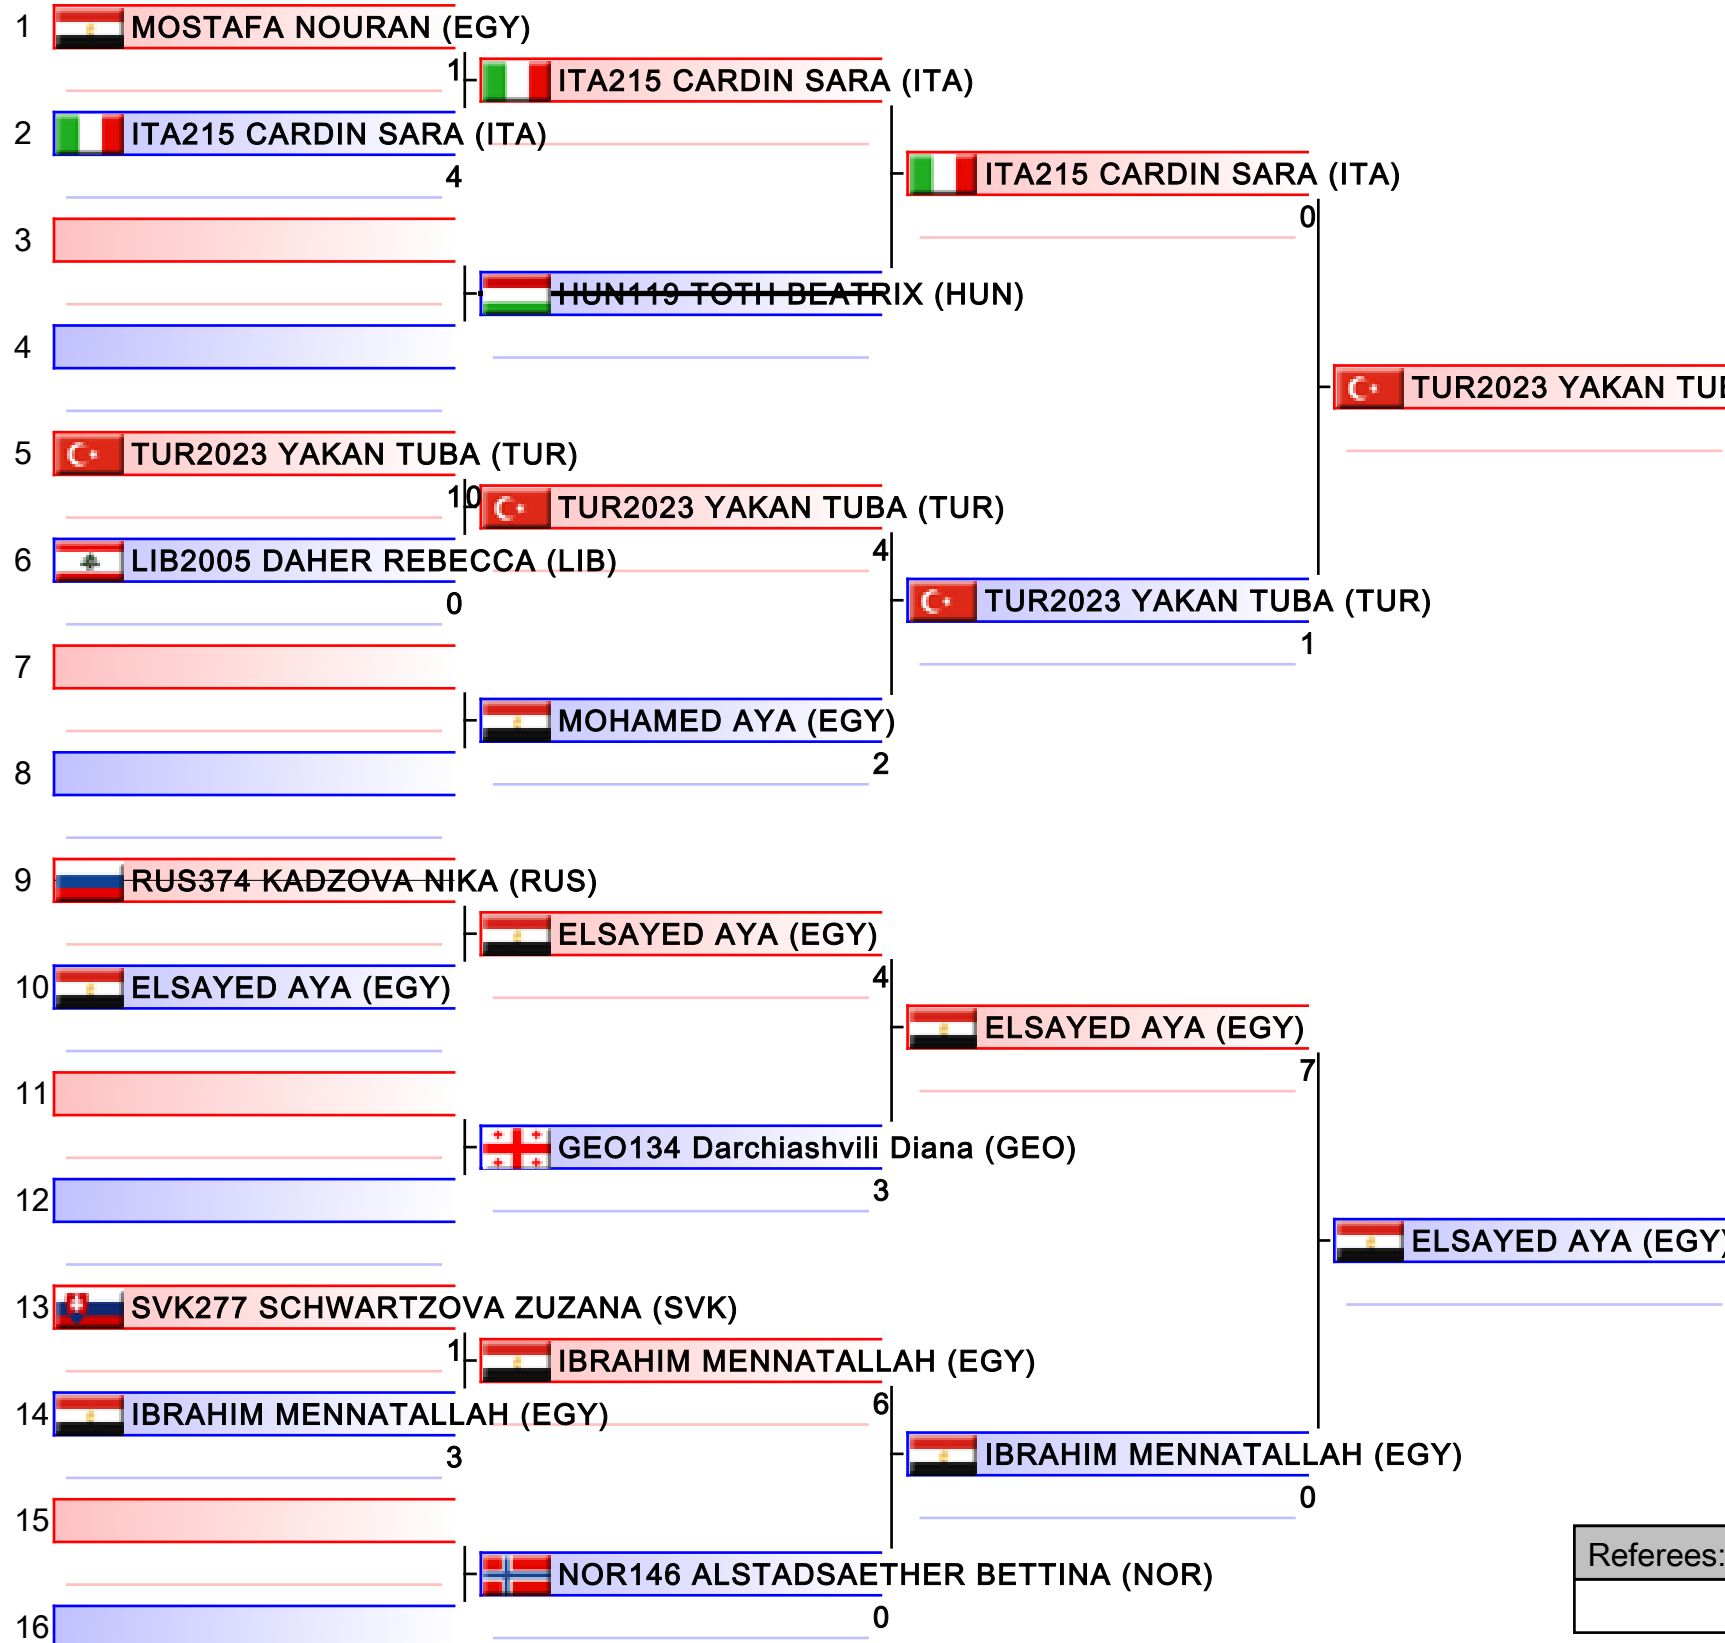

 **NED178 OU-AISSA ISRA (NED)**

 **EGY2054 ABOERIBA EMAN (EGY)**

 **almohtasib raghed (JOR)**

 **TUR238 OZCELIK SERAP (TUR)**

 **AZE2042 Yusifova Shahrin (AZE)**

 **TUR238 OZCELIK SERAP (TUR)**

 **TUR238 OZCELIK SERAP (TUR)**

Referees:			

Referees:			

Referees:			

Referees:			

TUR2023 YAKAN TUBA (TUR)

Referees:			

Referees:			

TUR542 COBAN MERVE (TUR)