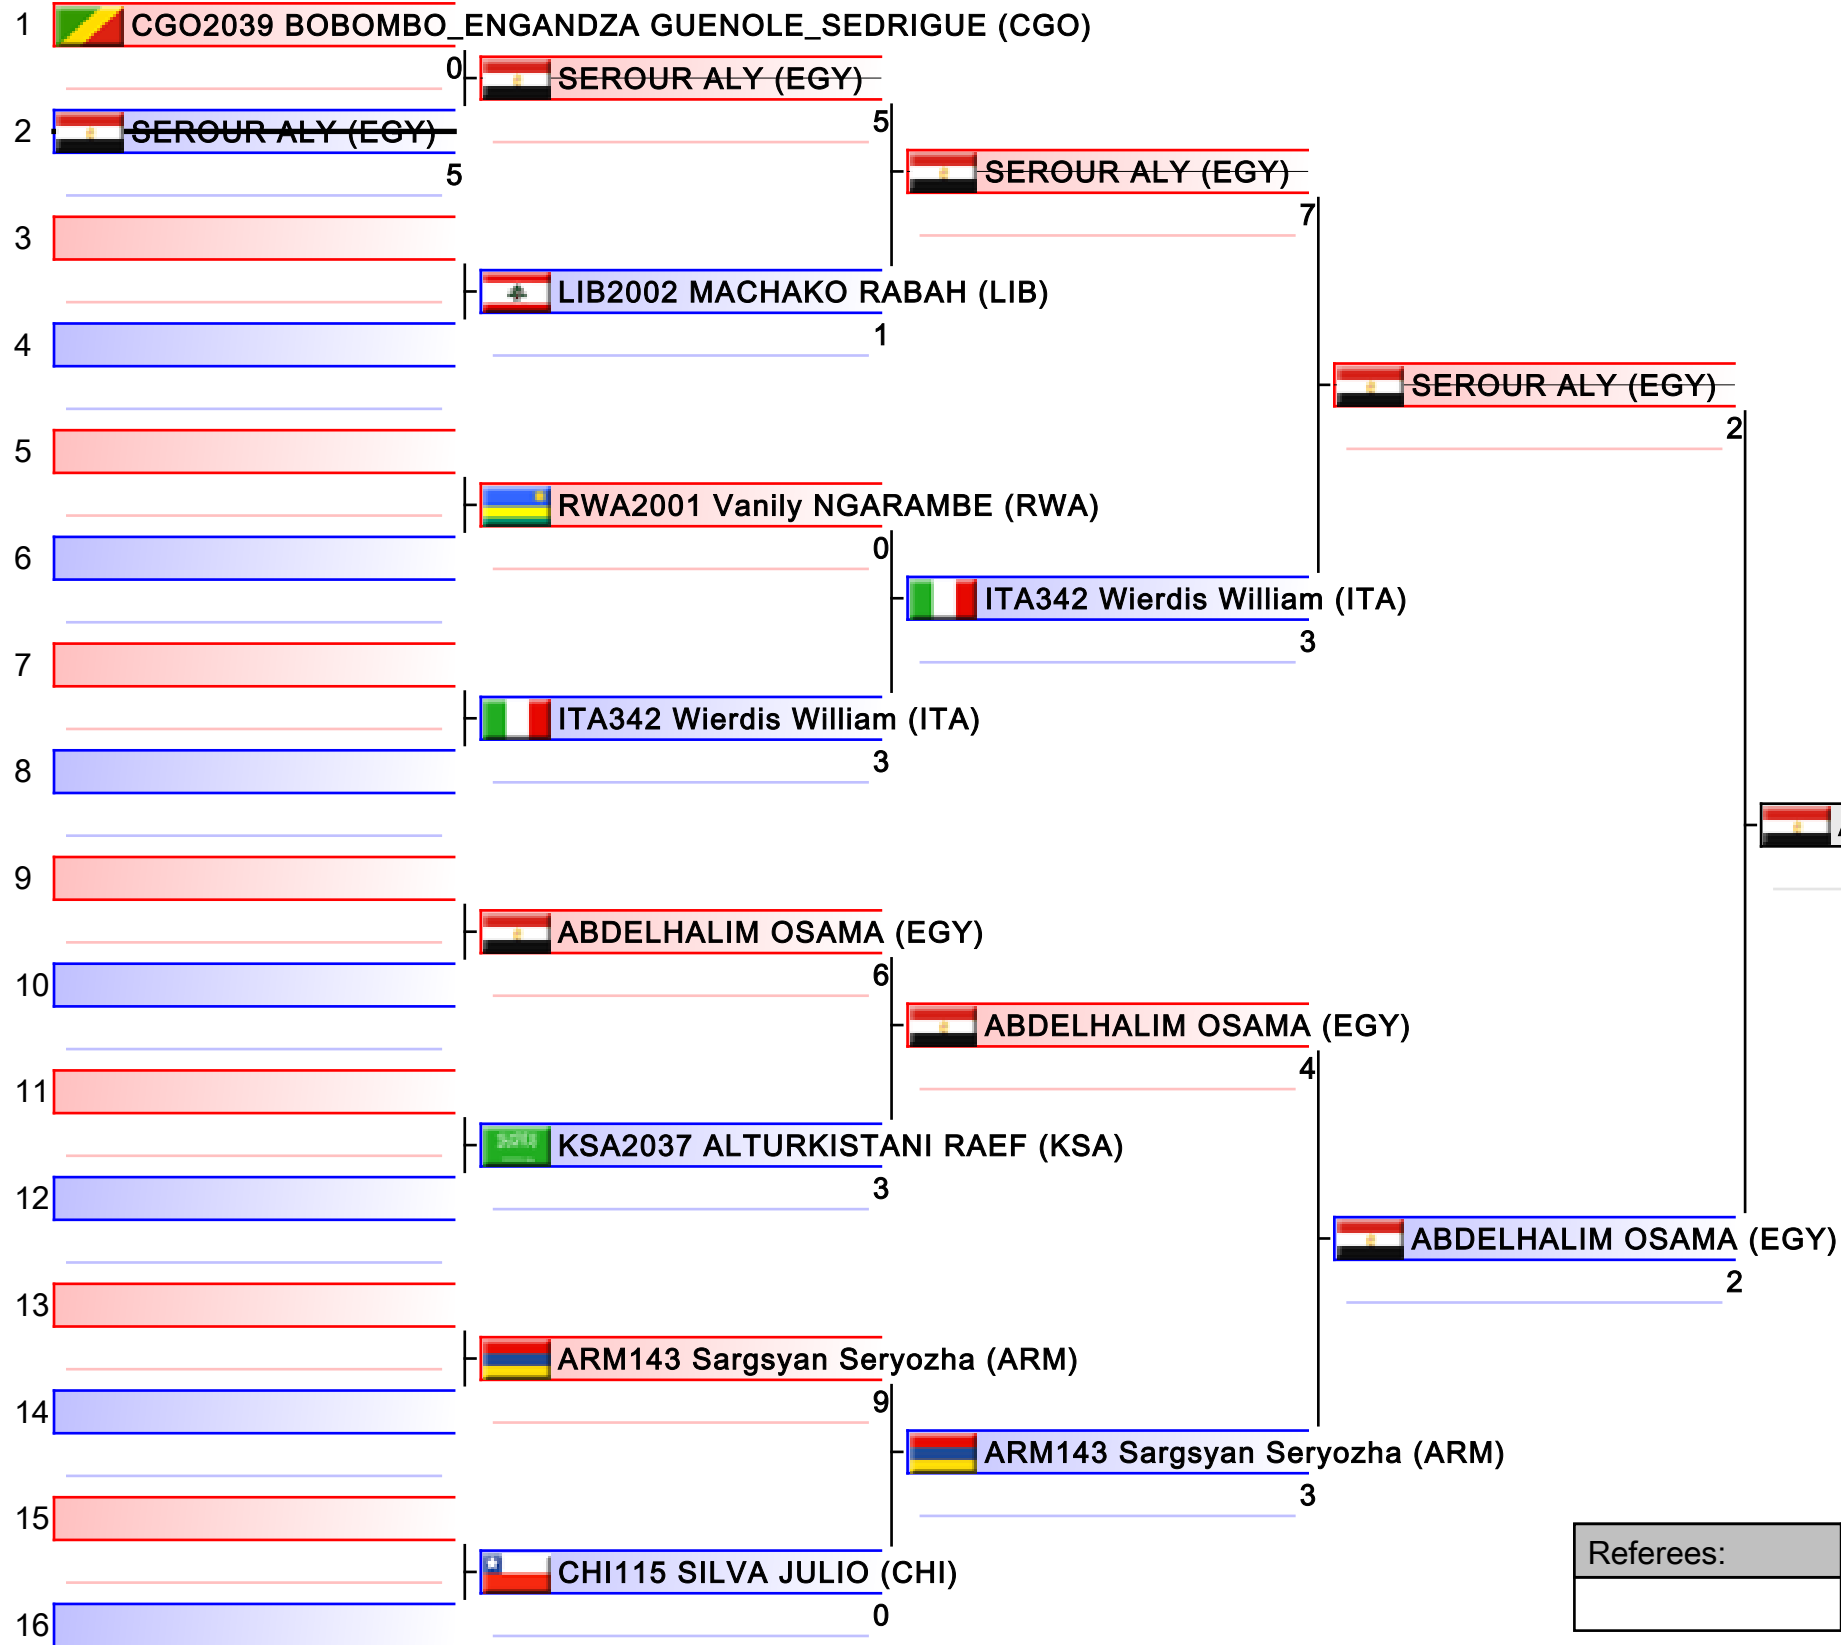

Male Kumite -75 Kg

Karate1 Premier League - Sharm El Sheikh 2015

Tatami
4

Pool
4/4

Referees: