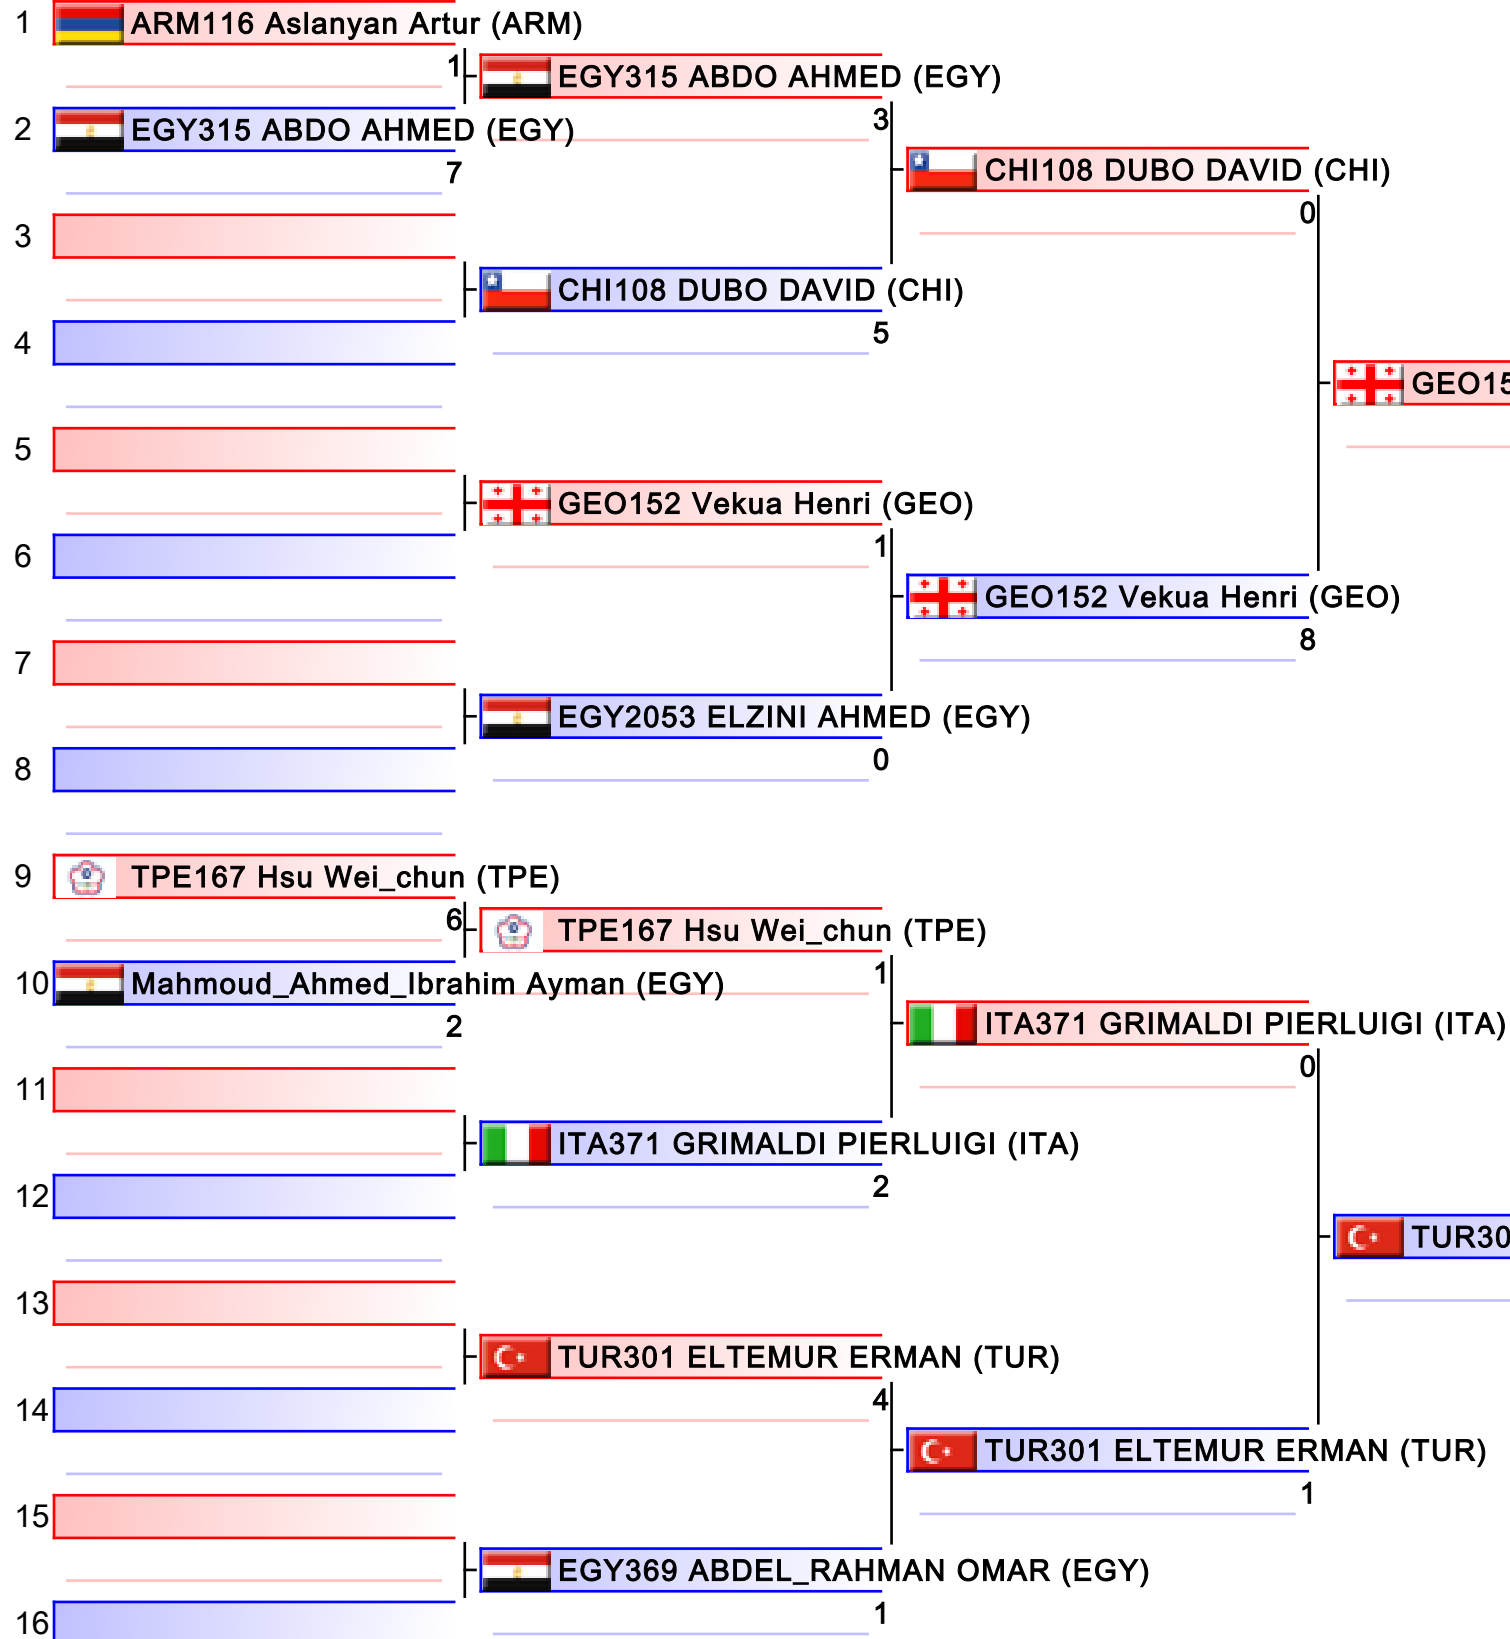

Male Kumite -75 Kg

Karate1 Premier League - Sharm El Sheikh 2015

Tatami
1

Pool
1/4

Referees: