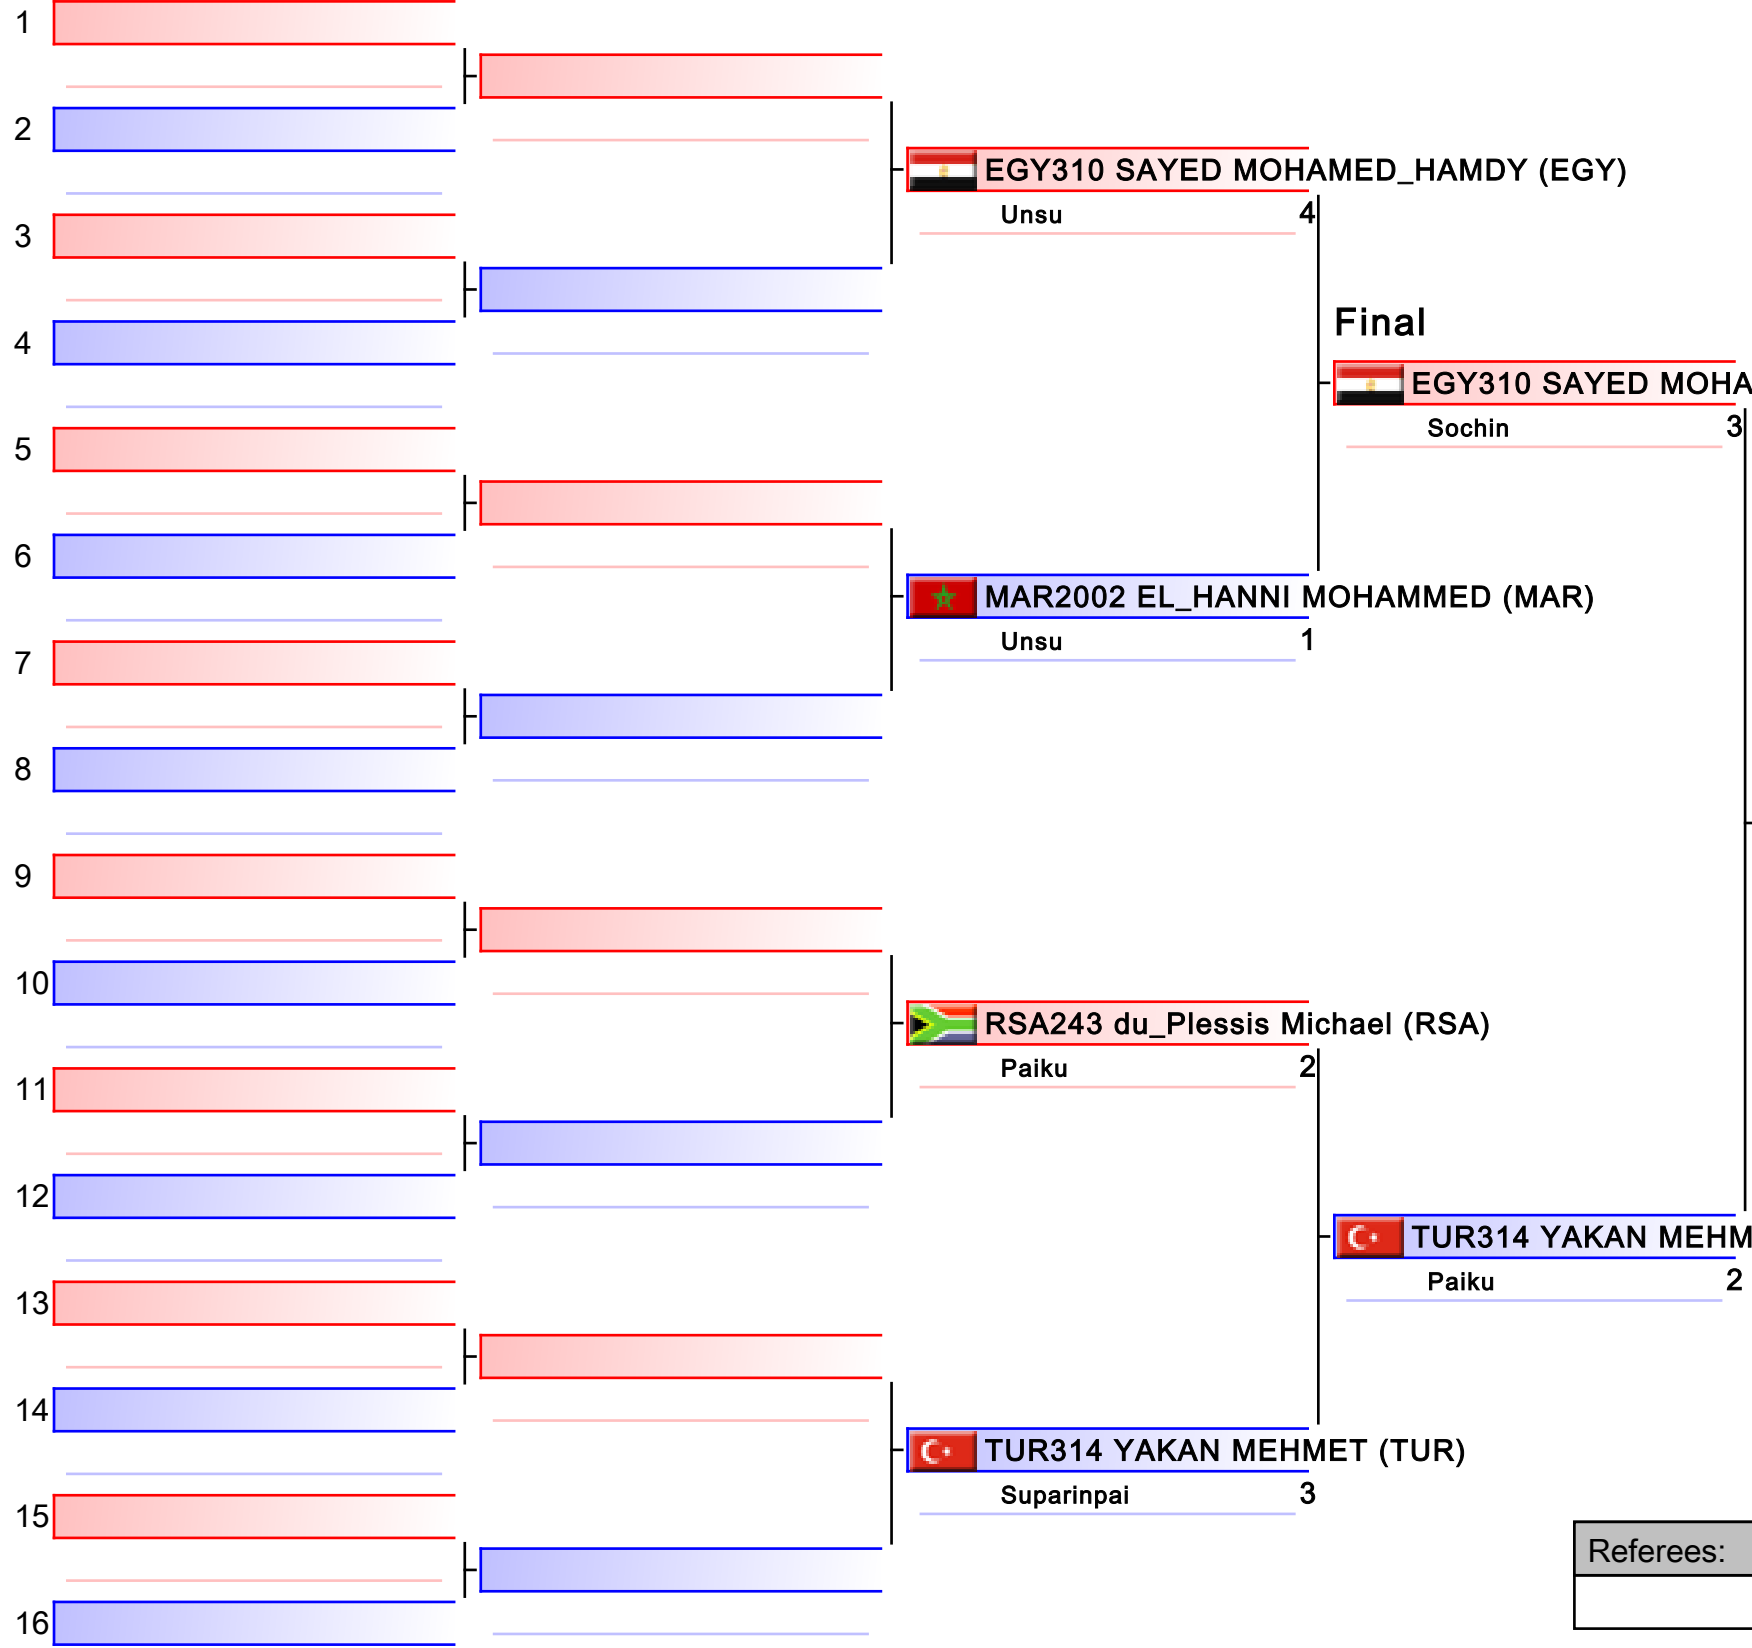

EGY310 SAYED MOHAMED_HAMDY (EGY)

Referees: