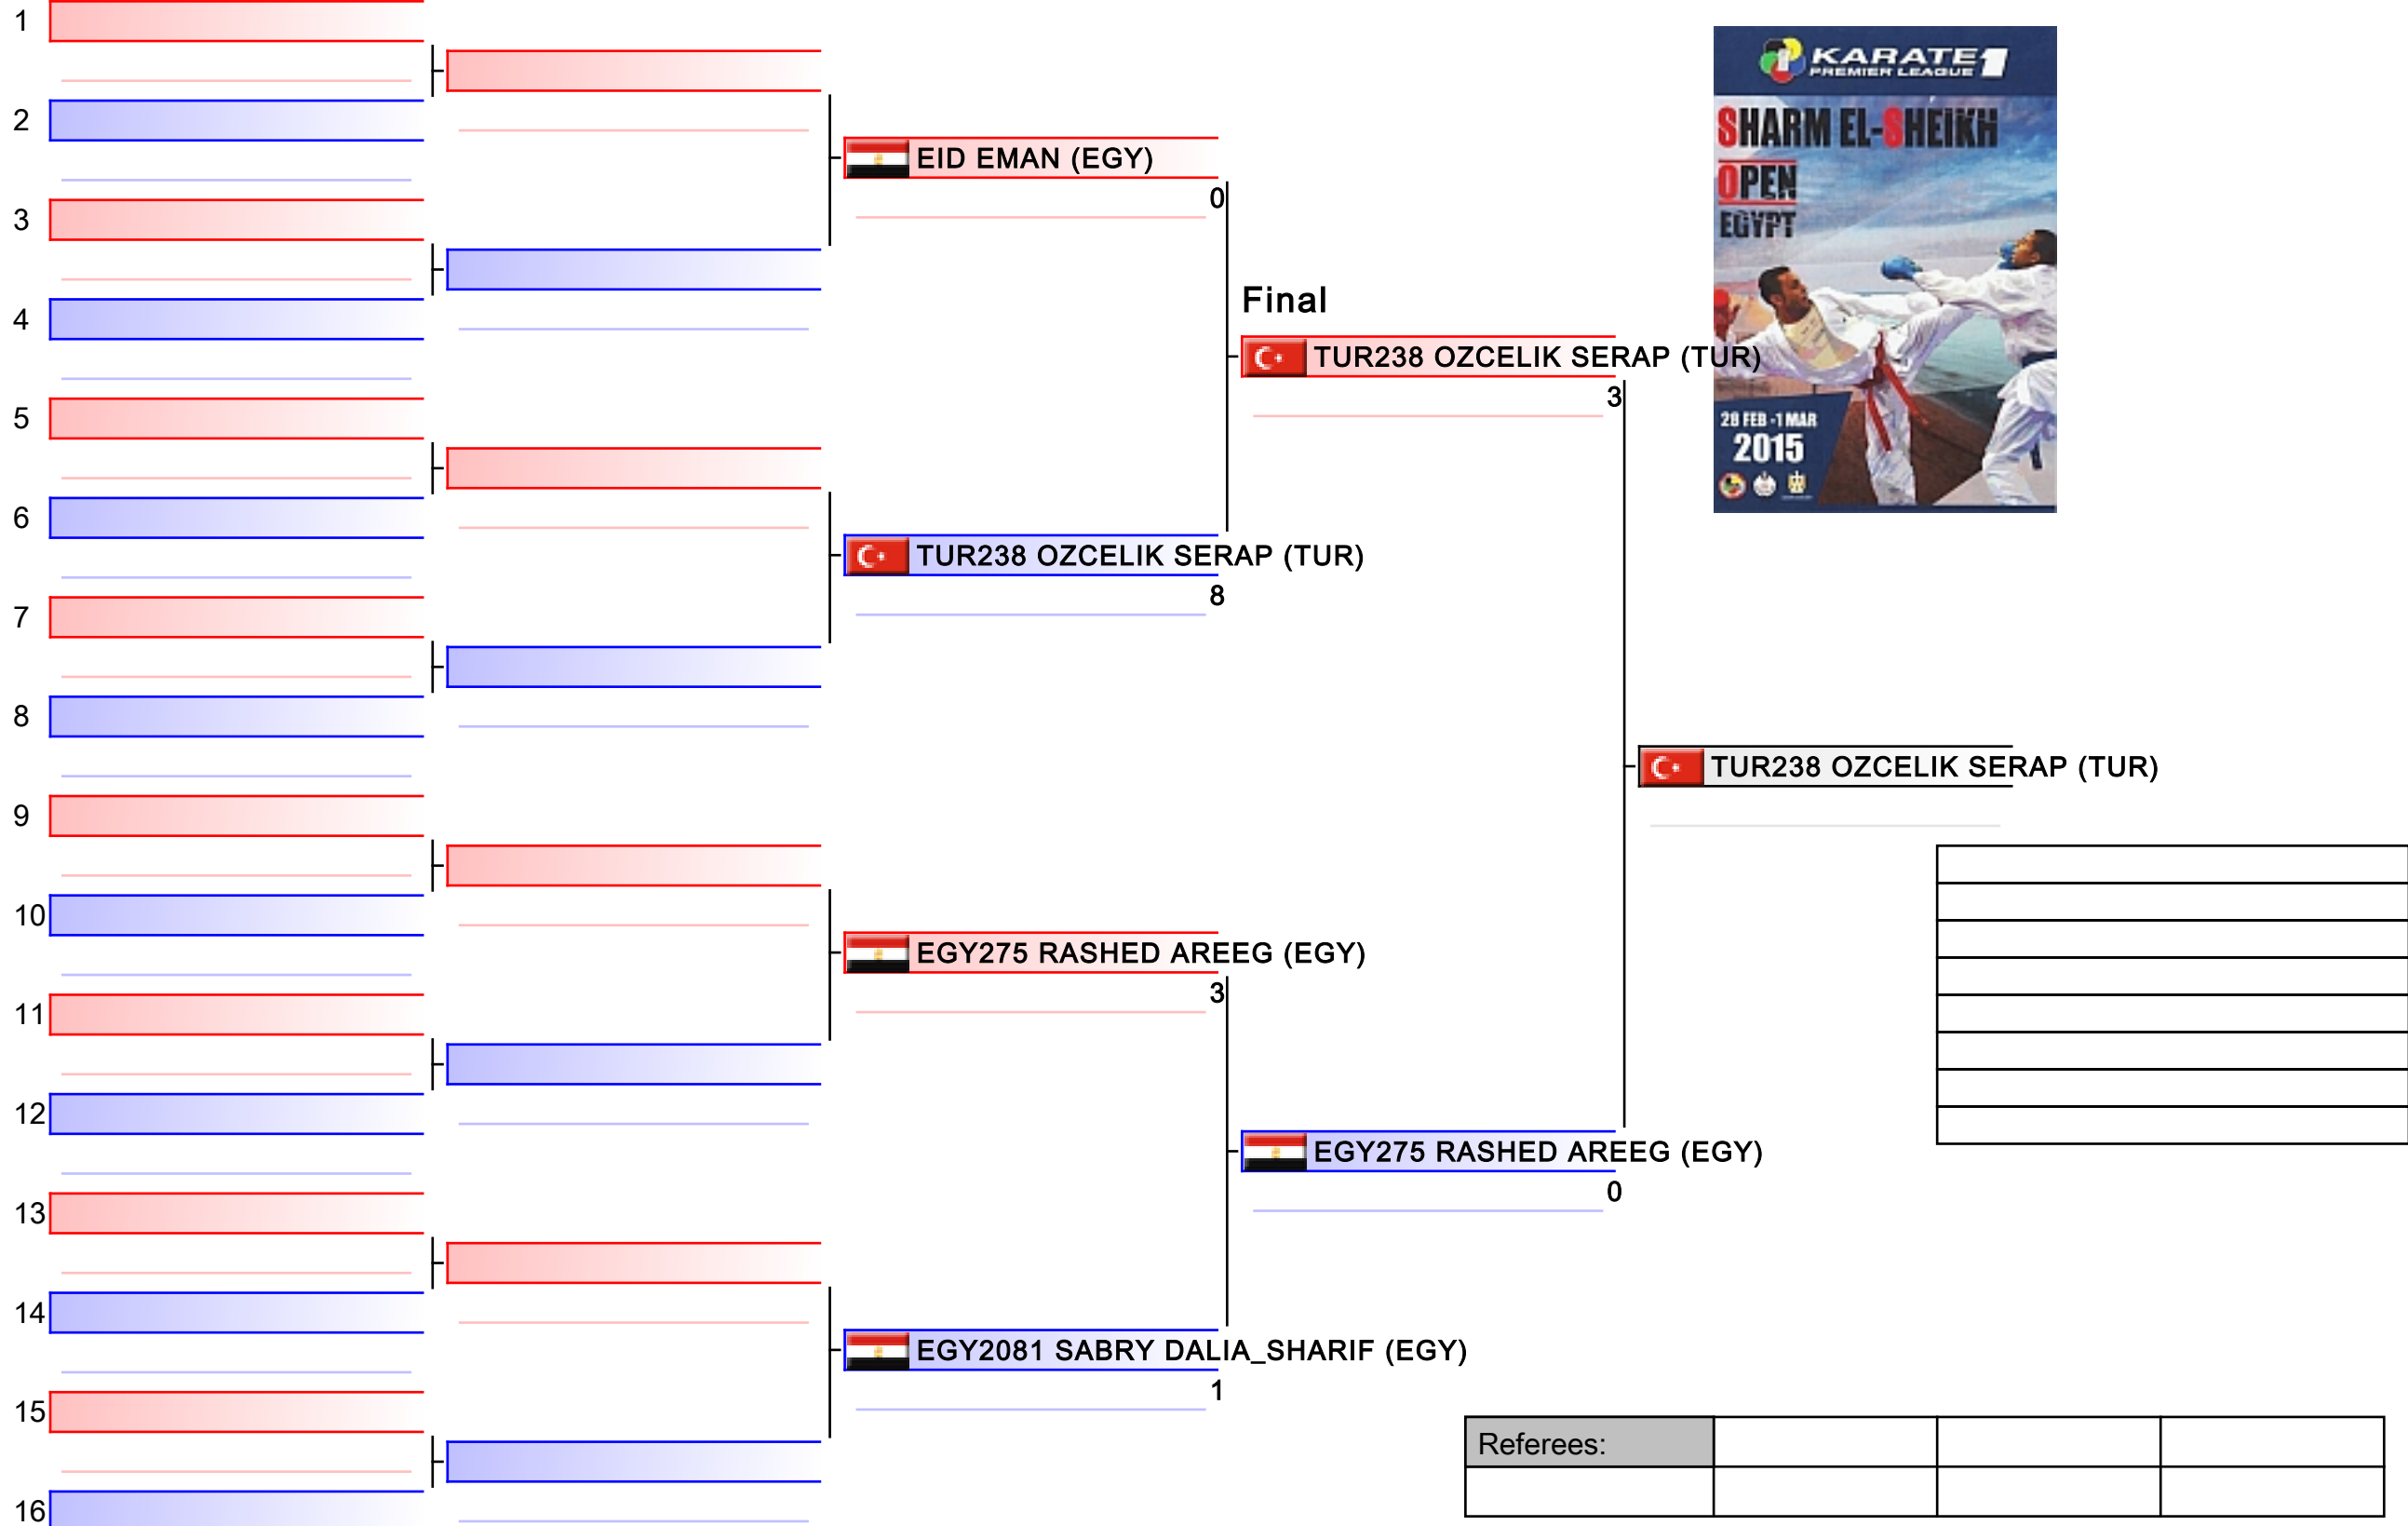

Pool winner-Female Kumite -50 Kg

Karate1 Premier League - Sharm El Sheikh 2015

Tatami
1

Pool
1/1