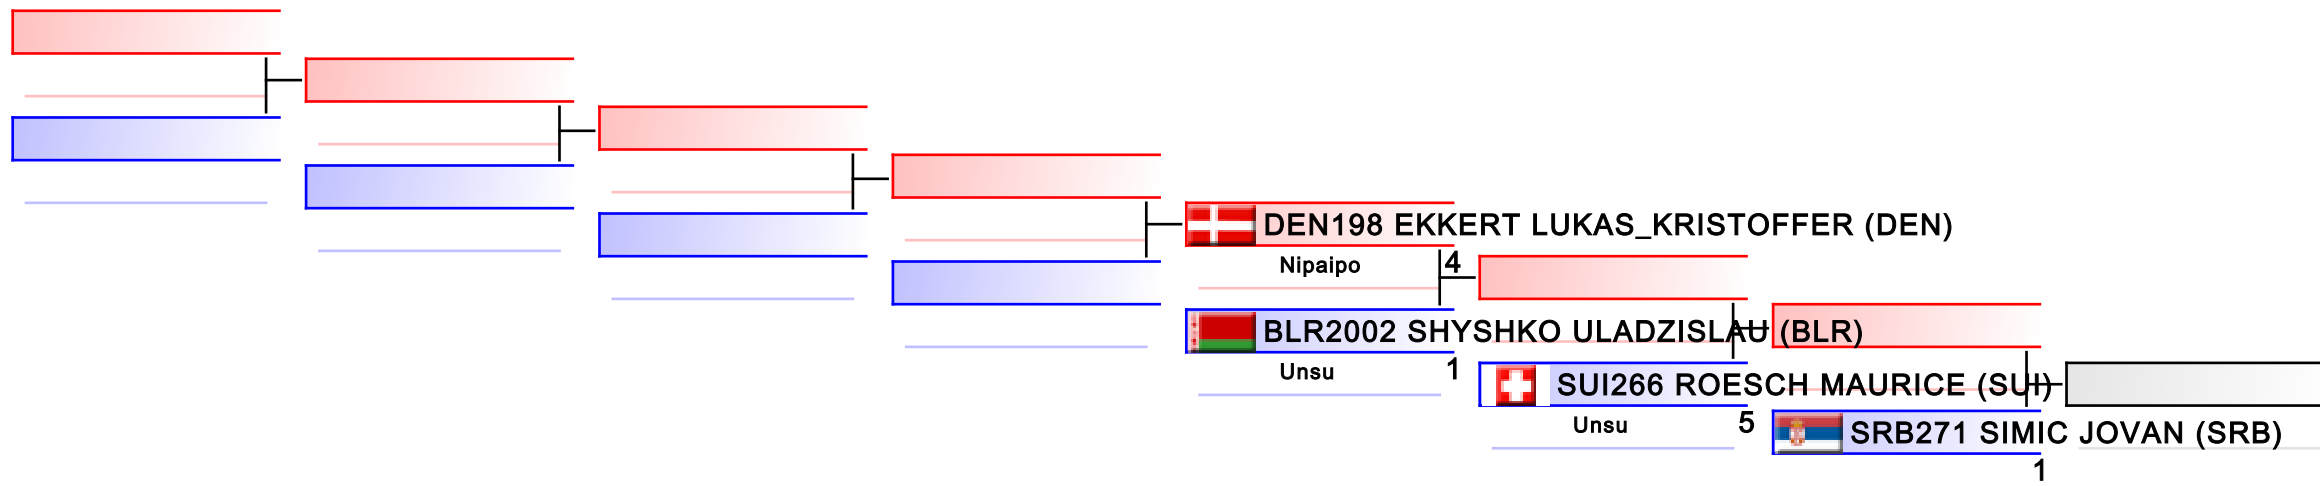

Junior Kata Male

42nd EKF Junior & Cadet & U21 Championships

WKF Manager (c) WKF and sportdata GmbH & Co KG 2000-2015(2015-10-10 18:21) v 8.4.0 build 1 License: SDIL Sportdata Internal License (expire 2016-01-01)

Tatami
1

Pool
1,2