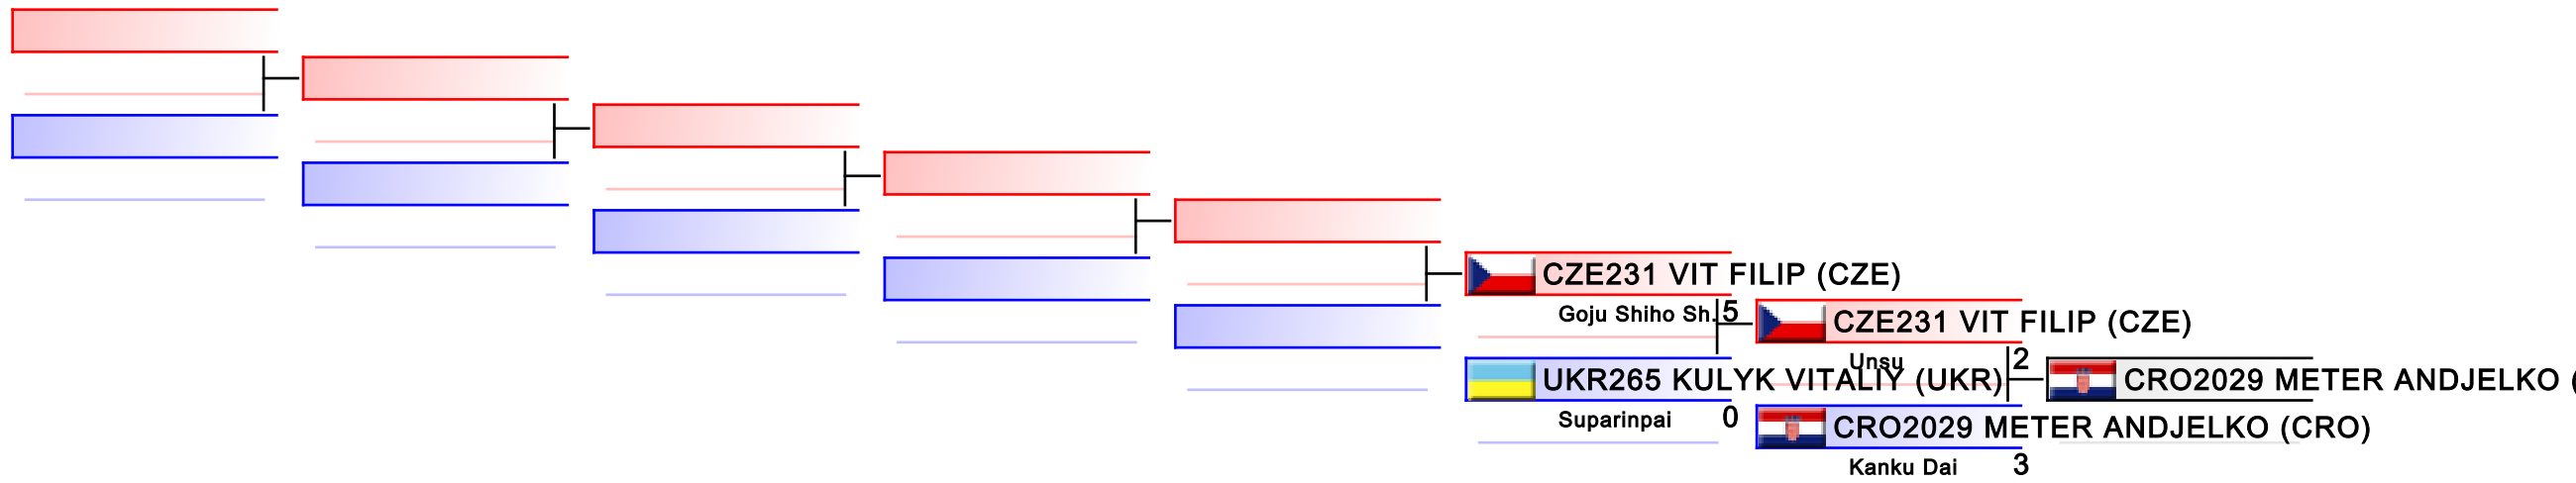

REPECHAGE: U21 Kata Male(1)