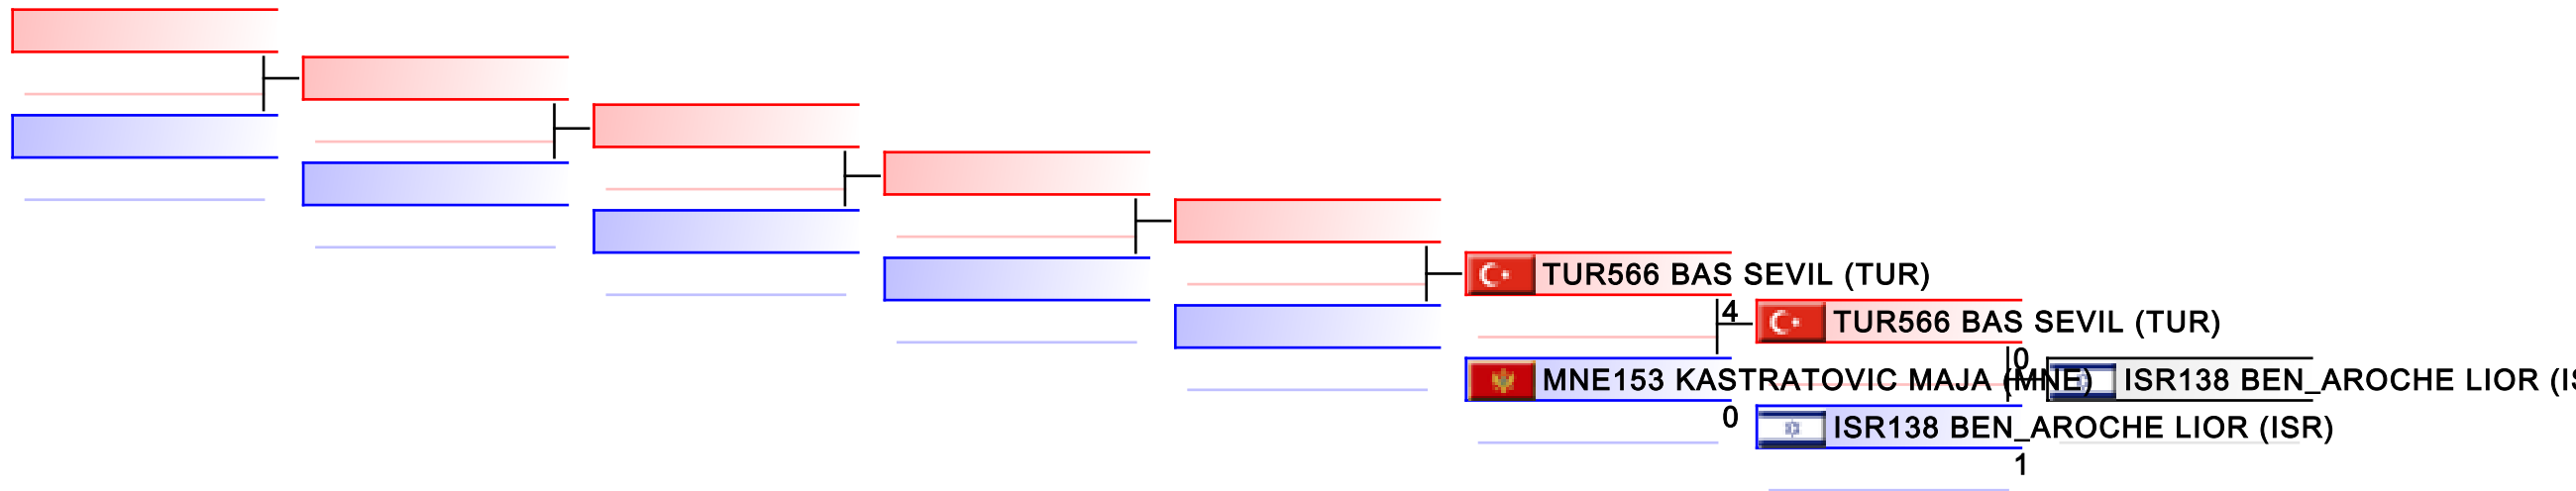

REPECHAGE: U21 Kumite Female -50 kg(1)