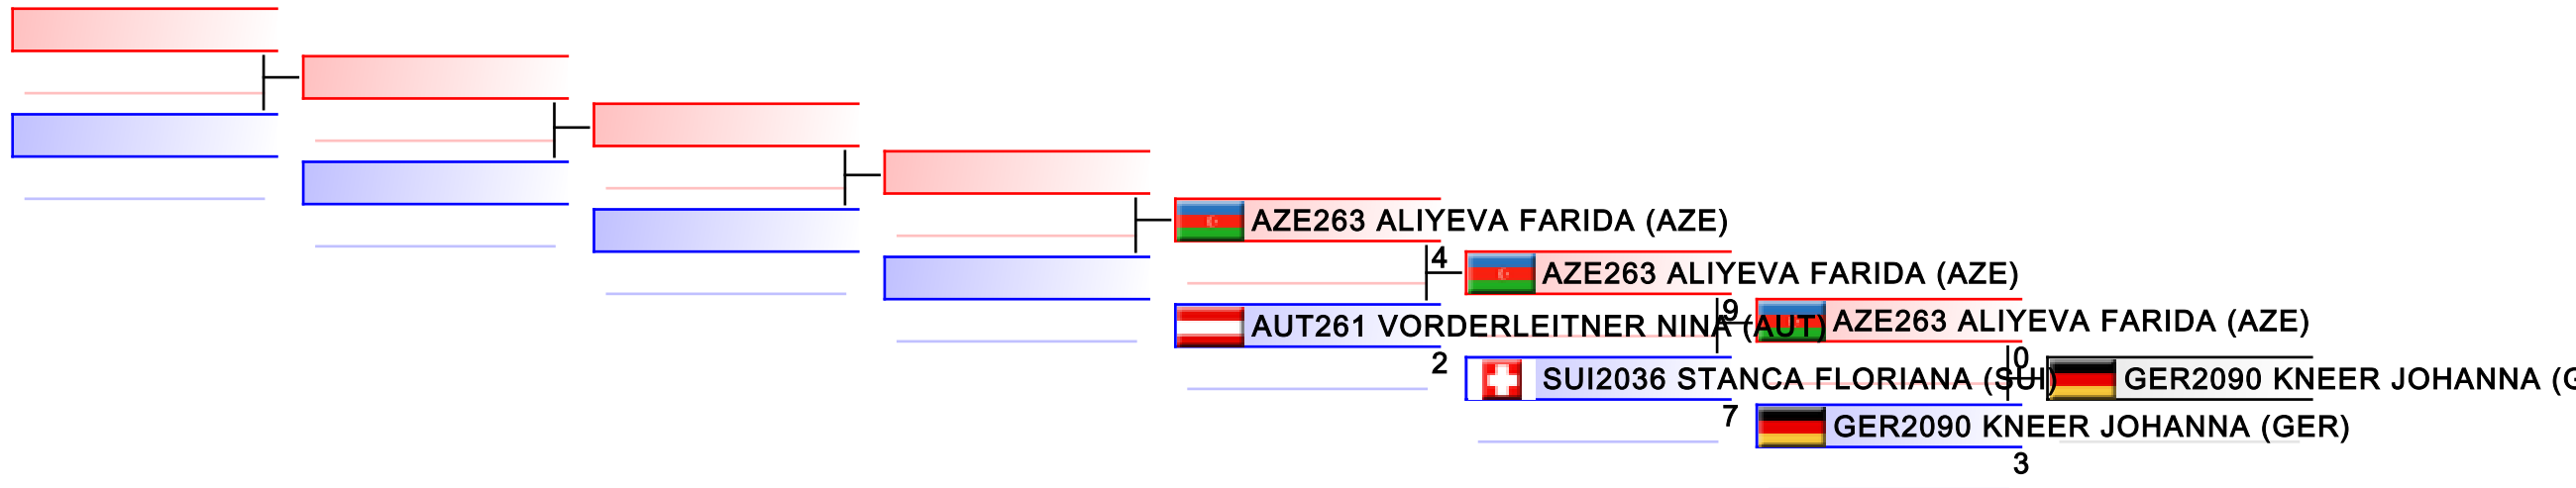

Tatami
2

Pool
1,2

REPECHAGE: Junior Kumite Female -59 kg(1,2)

Referees:							
-----------	--	--	--	--	--	--	--

Junior Kumite Female 59+ kg
42nd EKF Junior & Cadet & U21 Championships

Tatami
3
Pool
1,2

WKF Manager (c) WKF and sportdata GmbH & Co KG 2000-2015(2015-10-10 18:21) v 8.4.0 build 1 License: SDIL Sportdata Internal License (expire 2016-01-01)