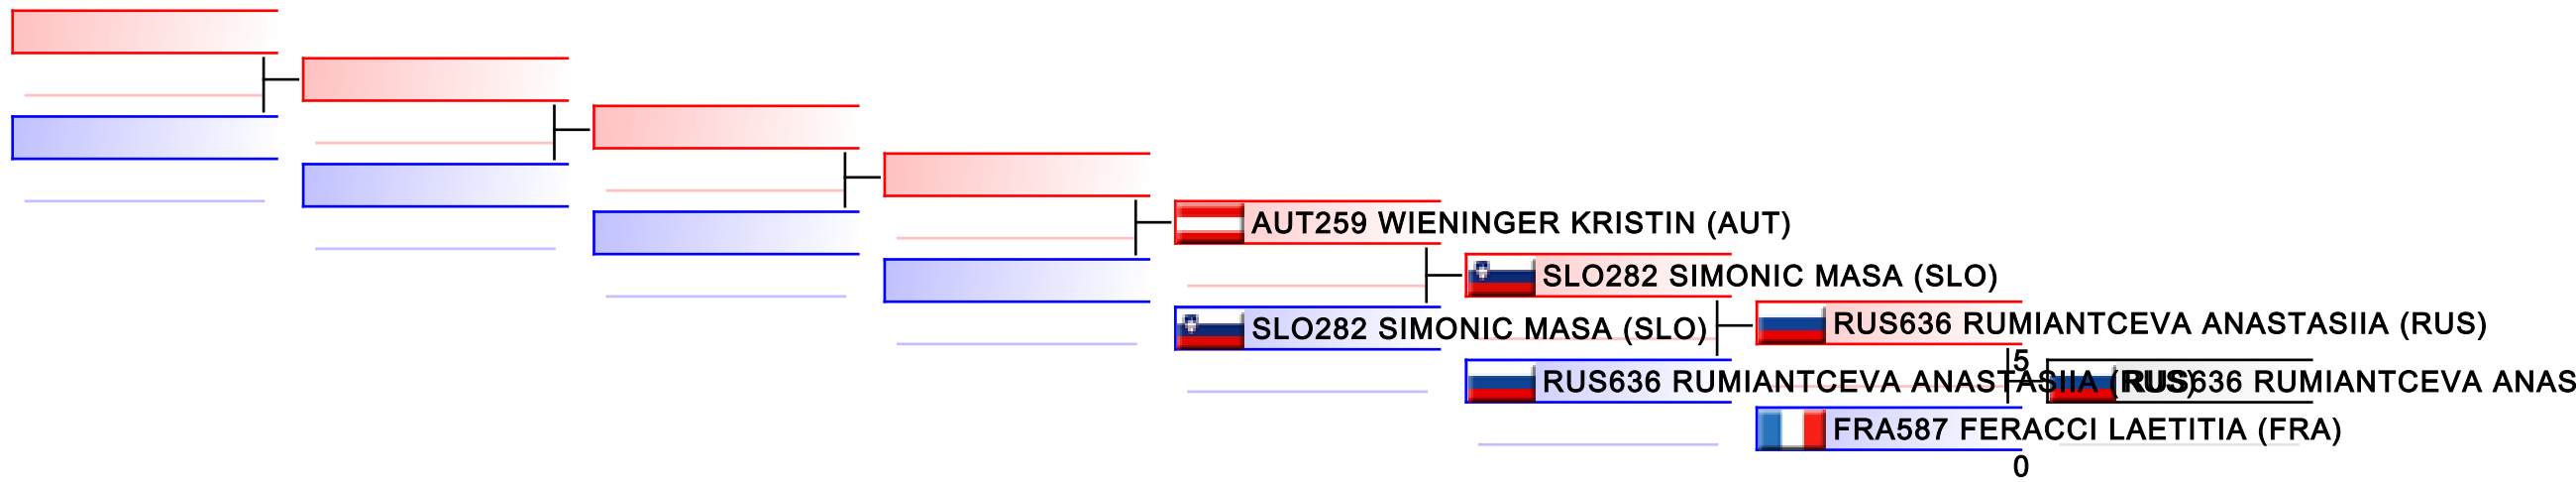

Junior Kata Female

42nd EKF Junior & Cadet & U21 Championships

WKF Manager (c) WKF and sportdata GmbH & Co KG 2000-2015(2015-10-10 18:21) v 8.4.0 build 1 License: SDIL Sportdata Internal License (expire 2016-01-01)

Tatami
2

Pool
1