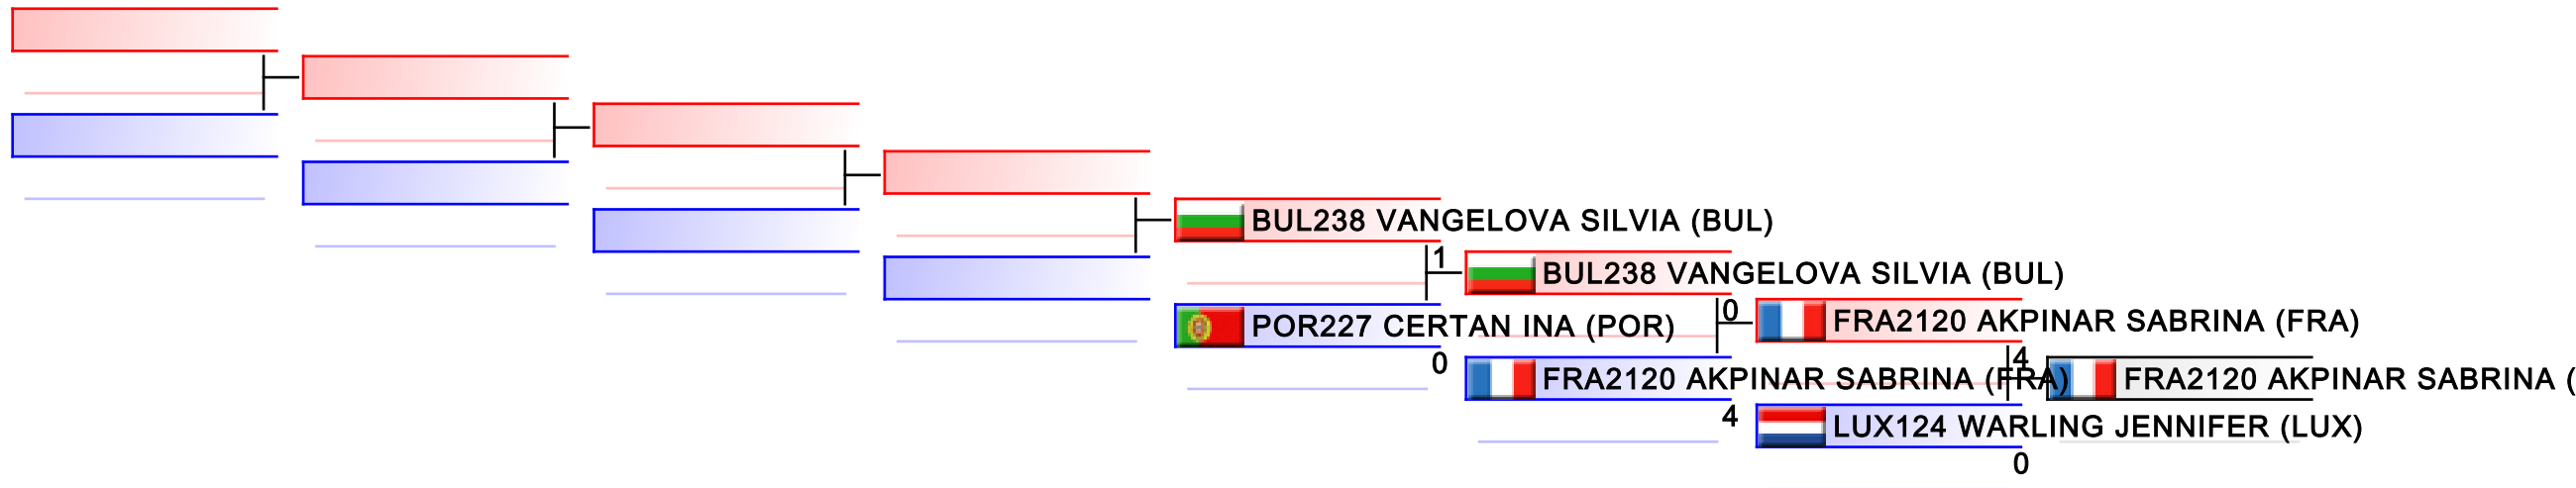

U21 Kumite Female -55 kg

42nd EKF Junior & Cadet & U21 Championships

WKF Manager (c) WKF and sportdata GmbH & Co KG 2000-2015(2015-10-10 18:21) v 8.4.0 build 1 License: SDIL Sportdata Internal License (expire 2016-01-01)

Tatami
1

Pool
2,1