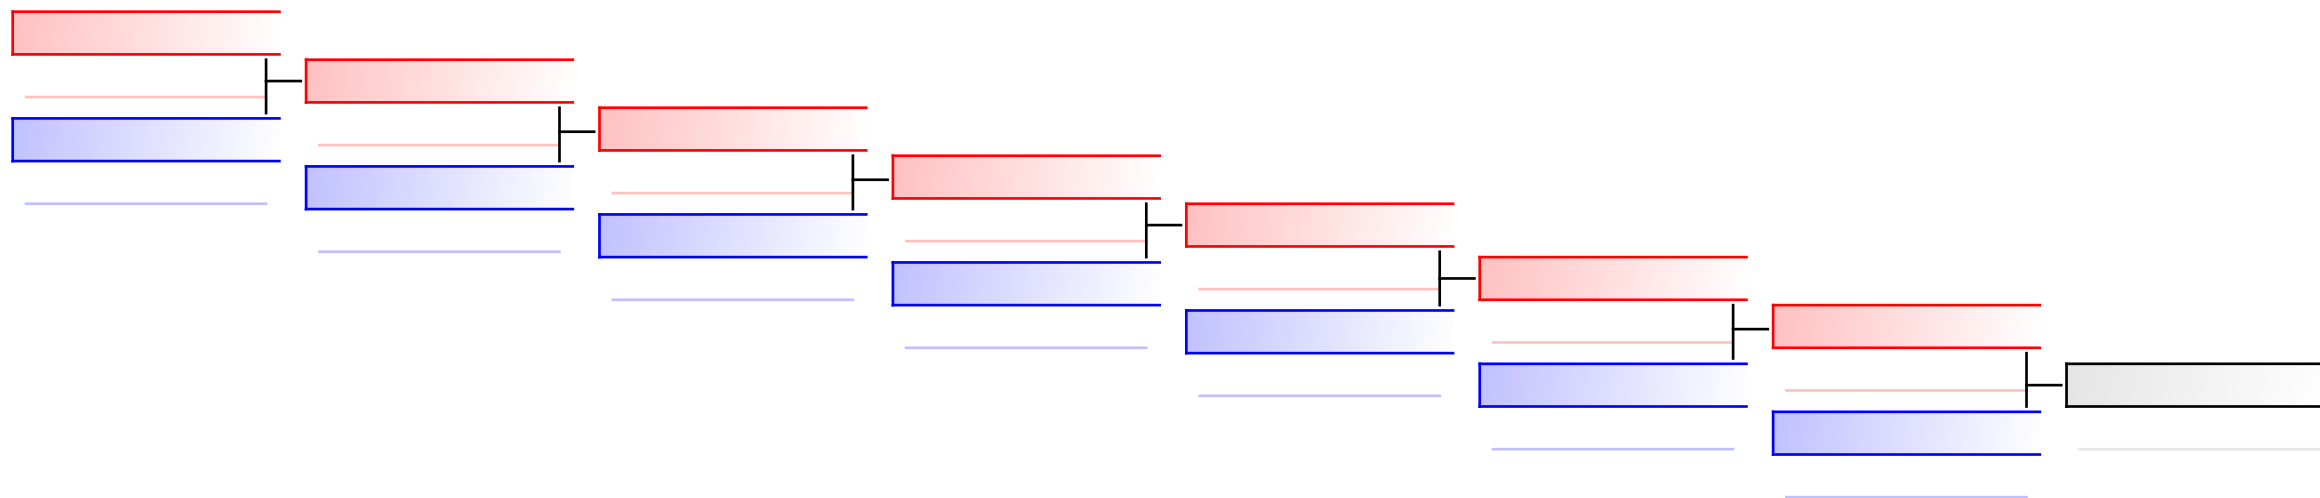

REPECHAGE: Junior Kata Male(1)