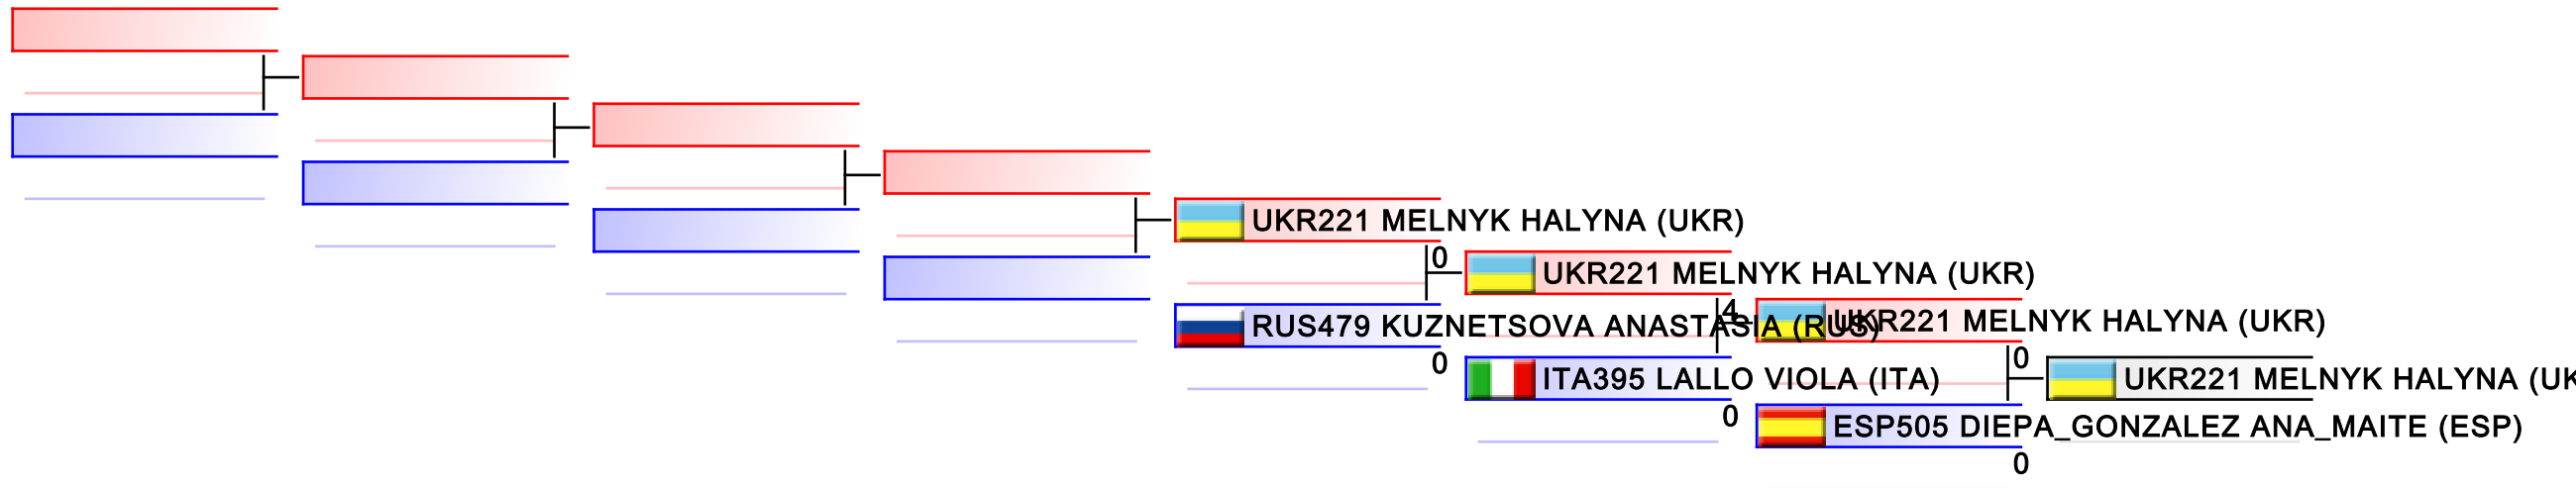

U21 Kumite Female -61 kg

42nd EKF Junior & Cadet & U21 Championships

WKF Manager (c) WKF and sportdata GmbH & Co KG 2000-2015(2015-10-10 18:21) v 8.4.0 build 1 License: SDIL Sportdata Internal License (expire 2016-01-01)

Tatami
3

Pool
1,2