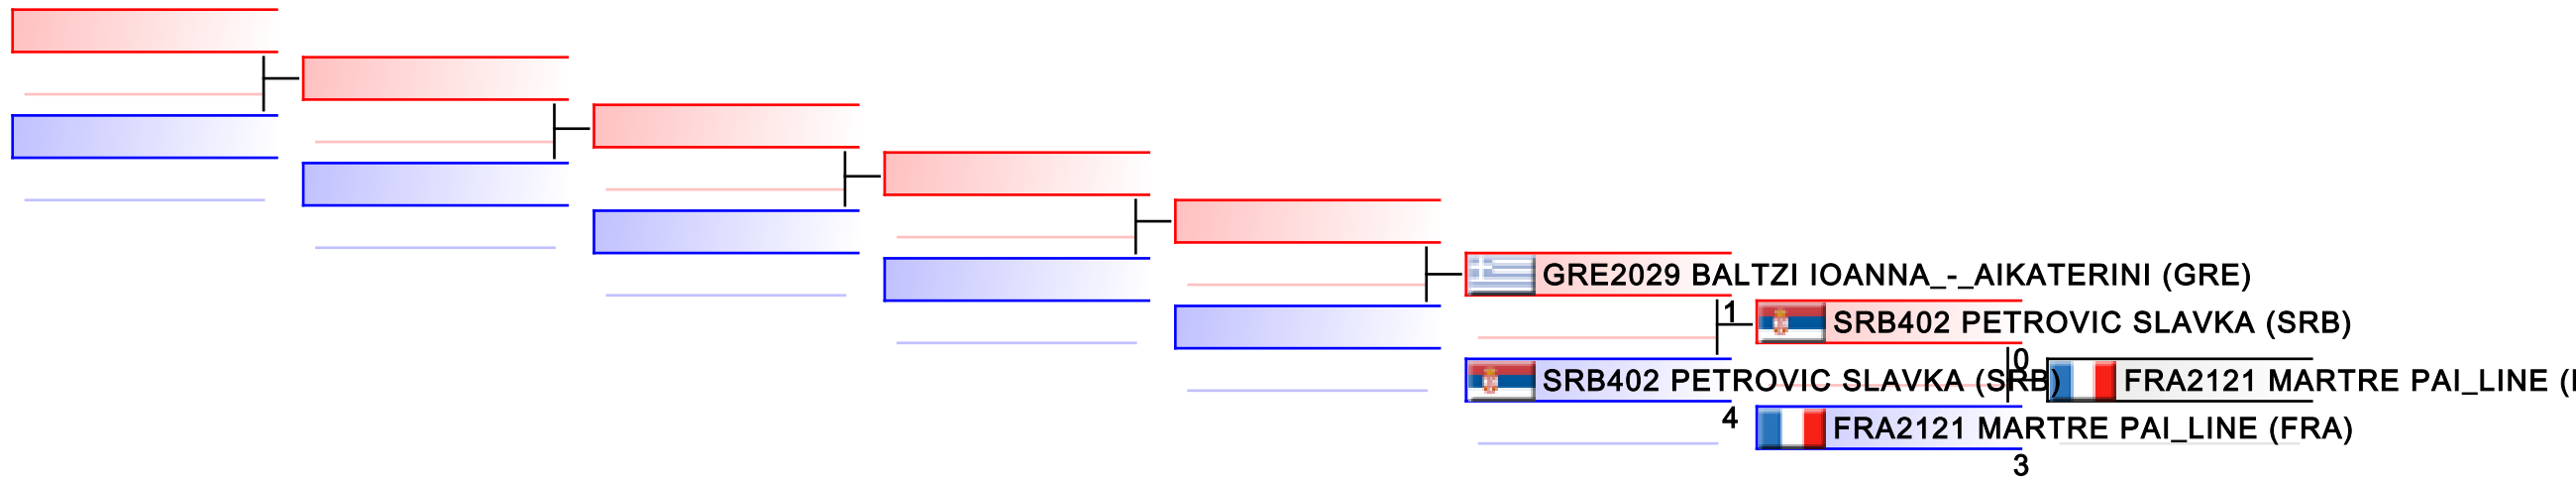

REPECHAGE: Cadet Kumite Female -47 kg(1,2)