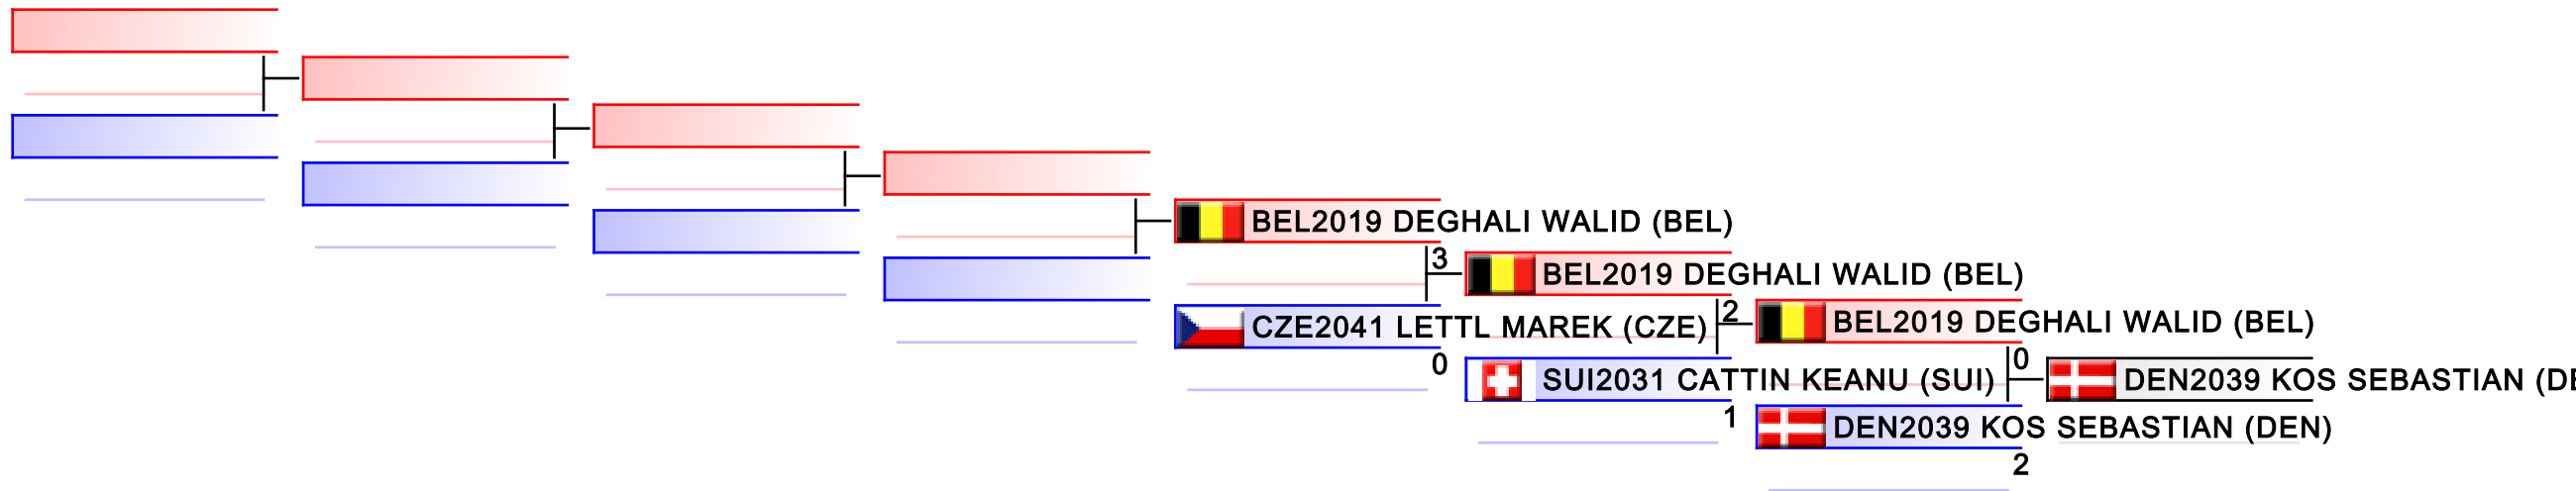

REPECHAGE: Cadet Kumite Male -63 kg(1,2)