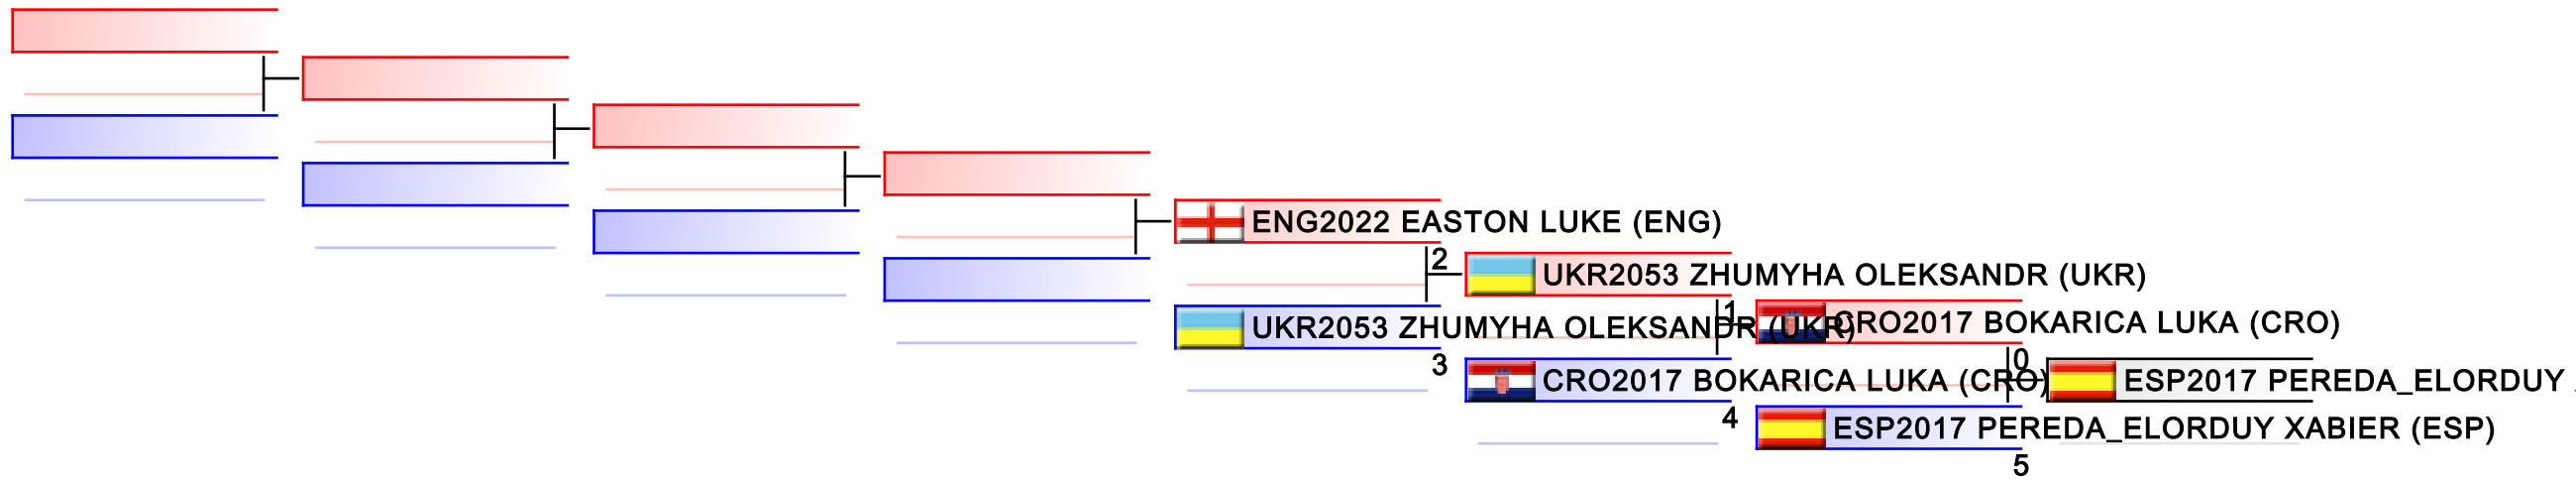

REPECHAGE: Cadet Kata Male(1,2)