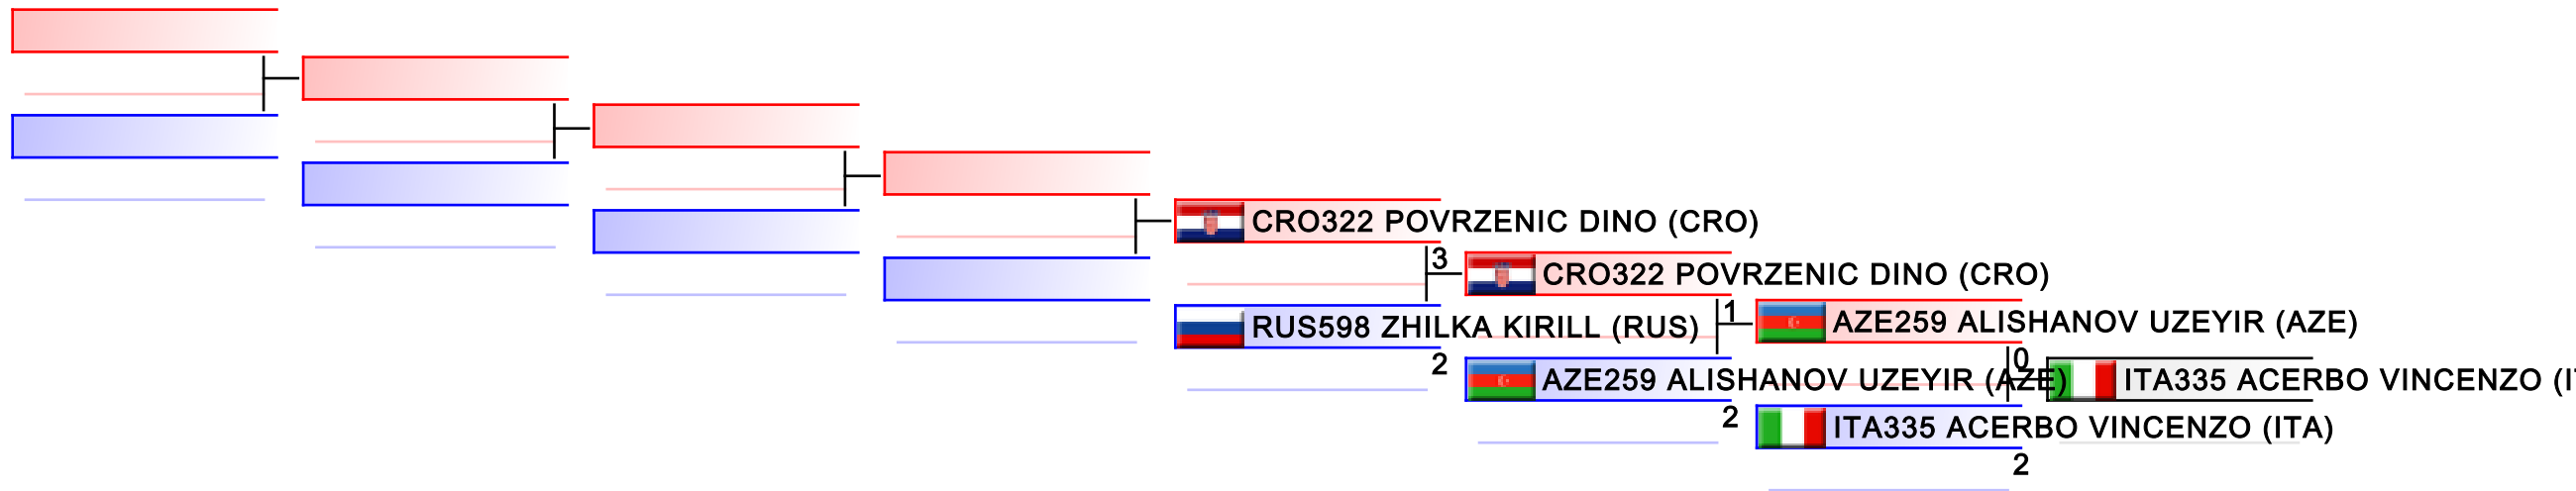

REPECHAGE: U21 Kumite Male -67 kg(1,2)