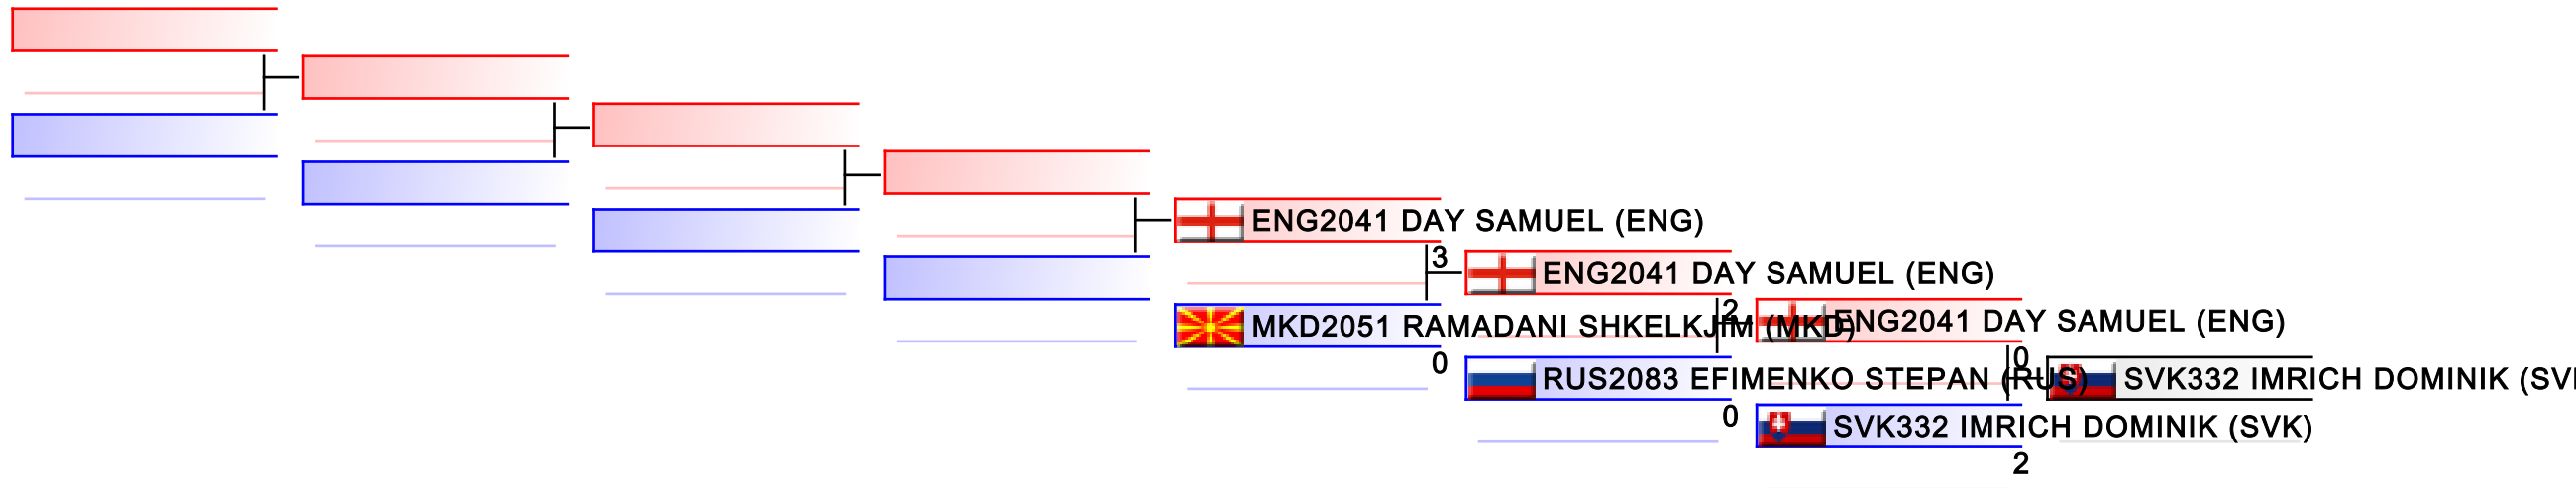

Junior Kumite Male -55 kg

42nd EKF Junior & Cadet & U21 Championships

WKF Manager (c) WKF and sportdata GmbH & Co KG 2000-2015(2015-10-10 18:21) v 8.4.0 build 1 License: SDIL Sportdata Internal License (expire 2016-01-01)

Tatami
5

Pool
1