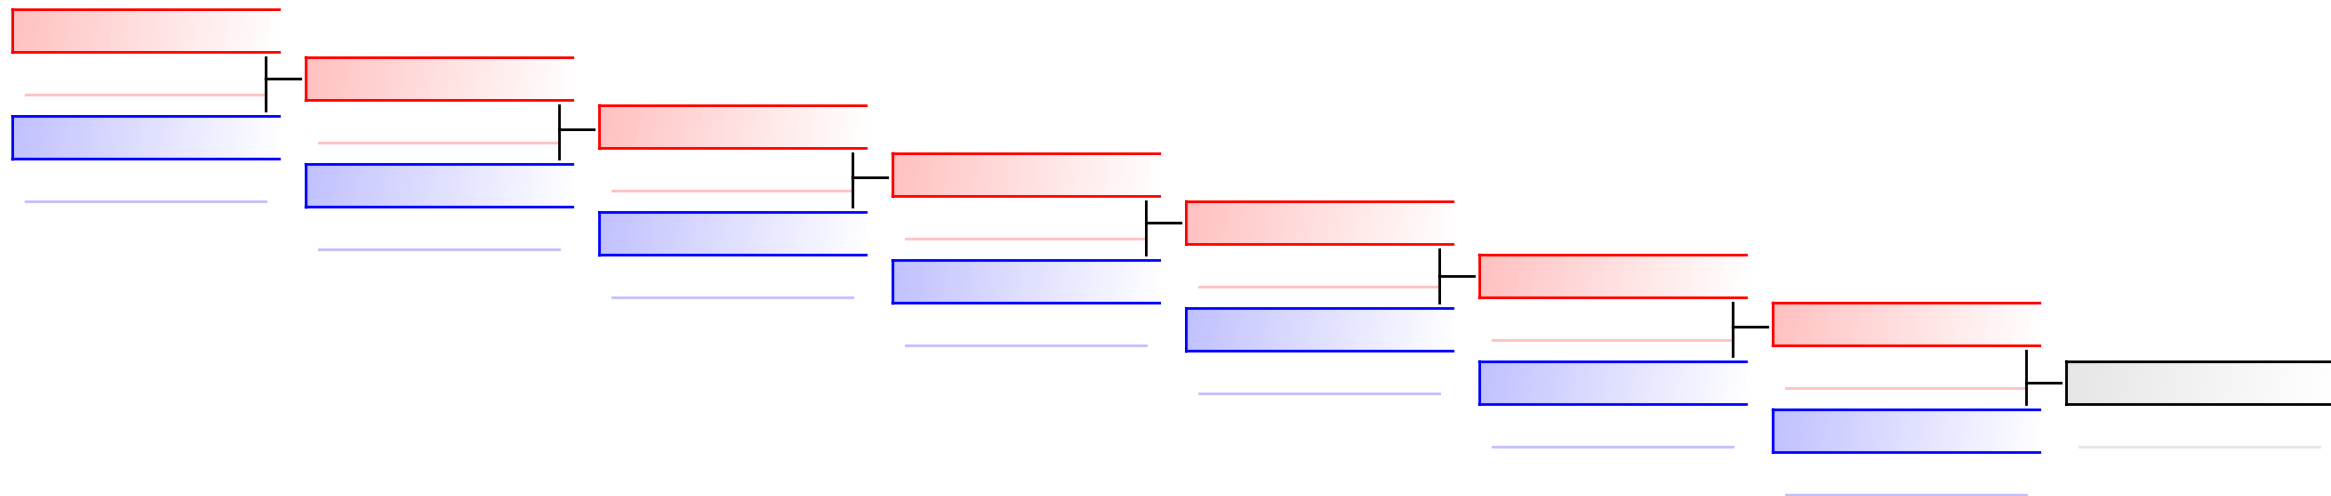

REPECHAGE: U21 Kata Female(1)