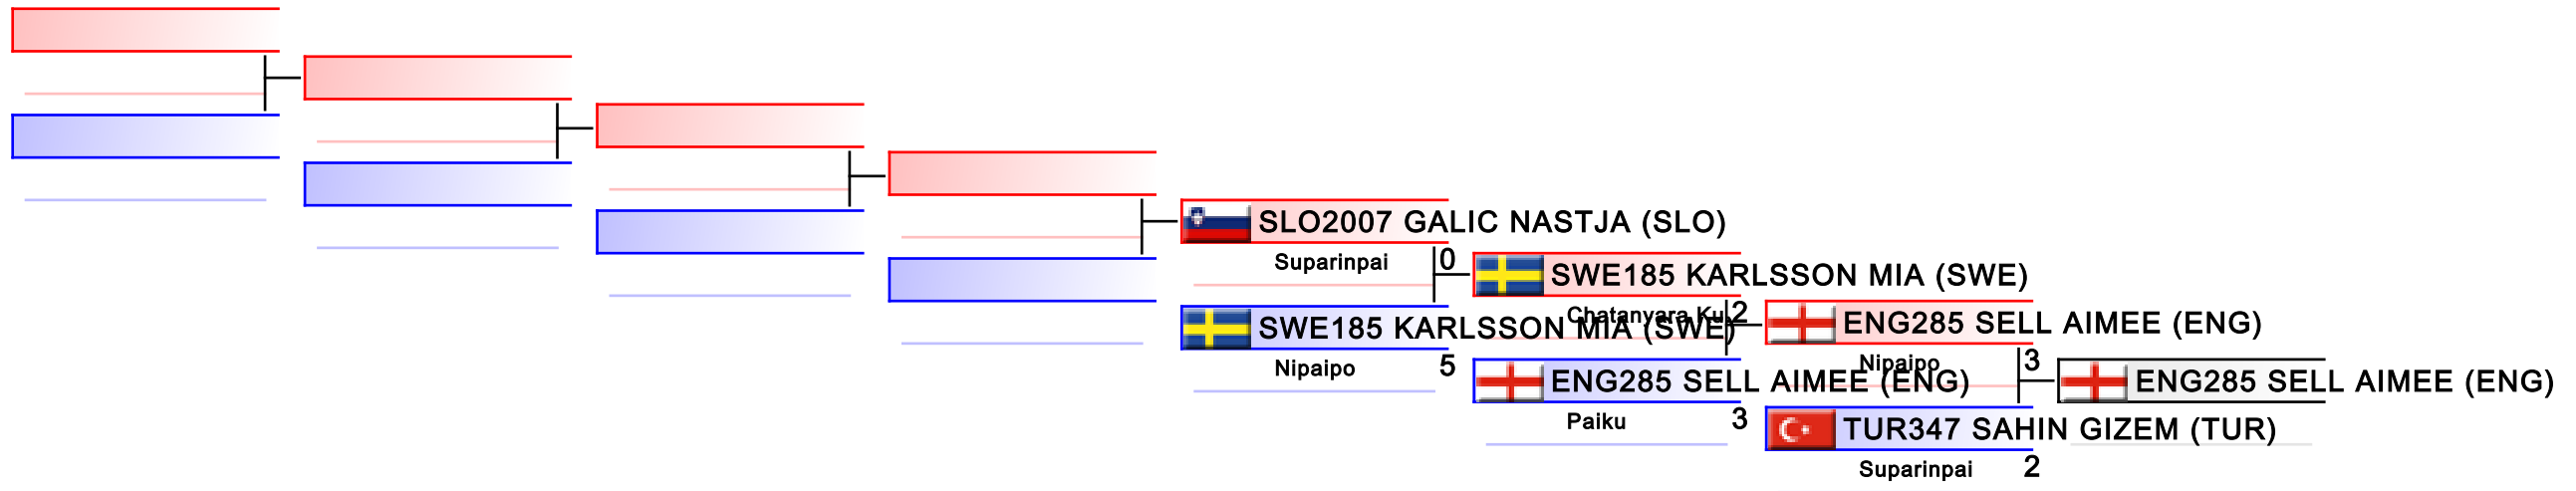

U21 Kata Female

42nd EKF Junior & Cadet & U21 Championships

WKF Manager (c) WKF and sportdata GmbH & Co KG 2000-2015(2015-10-10 18:21) v 8.4.0 build 1 License: SDIL Sportdata Internal License (expire 2016-01-01)

Tatami
4

Pool
2