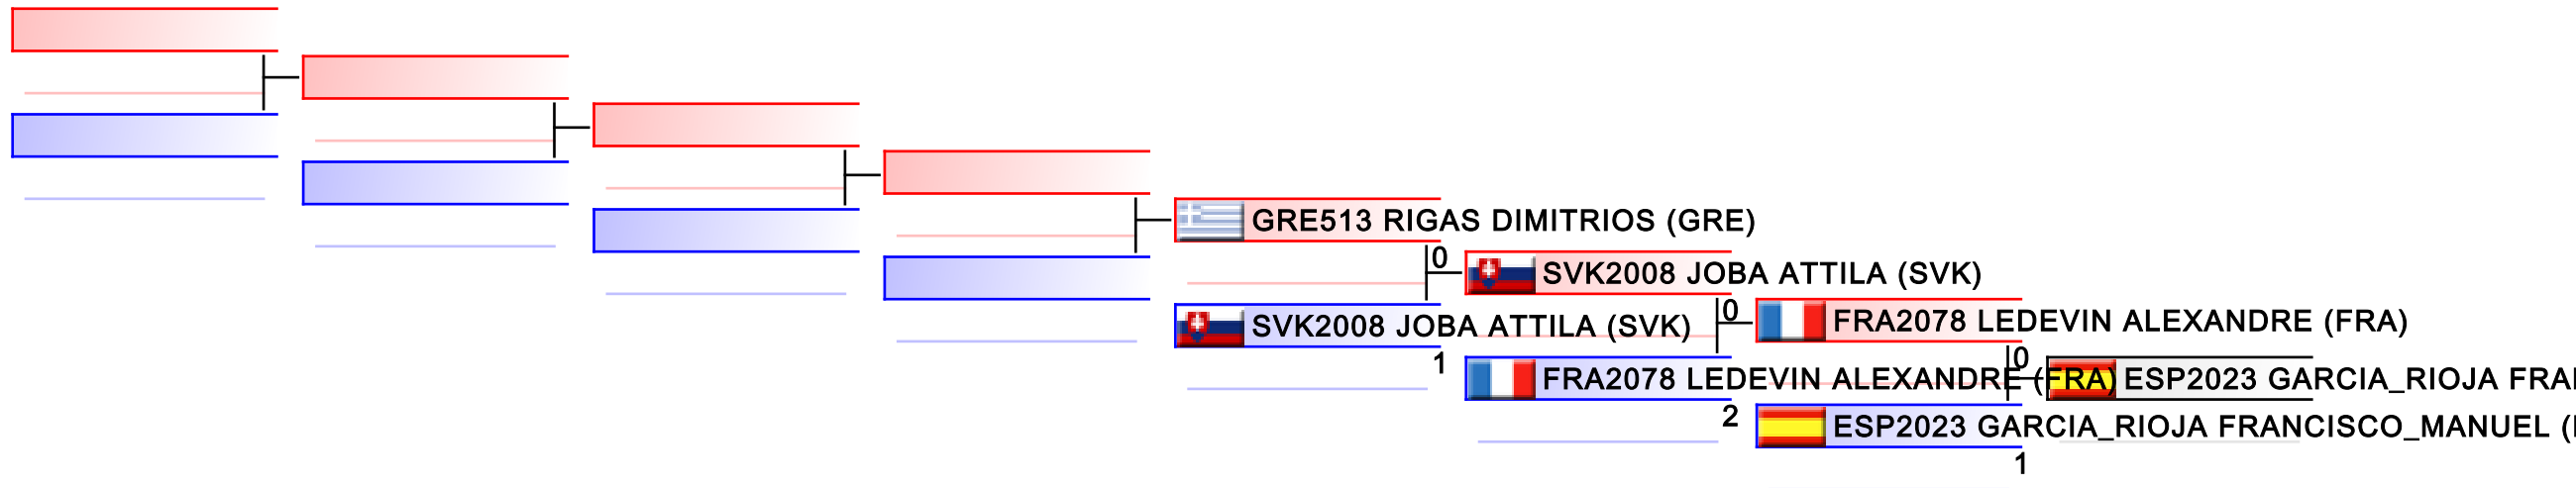

Cadet Kumite Male 70+ kg

42nd EKF Junior & Cadet & U21 Championships

WKF Manager (c) WKF and sportdata GmbH & Co KG 2000-2015(2015-10-10 18:21) v 8.4.0 build 1 License: SDIL Sportdata Internal License (expire 2016-01-01)

Tatami
3

Pool
1,2