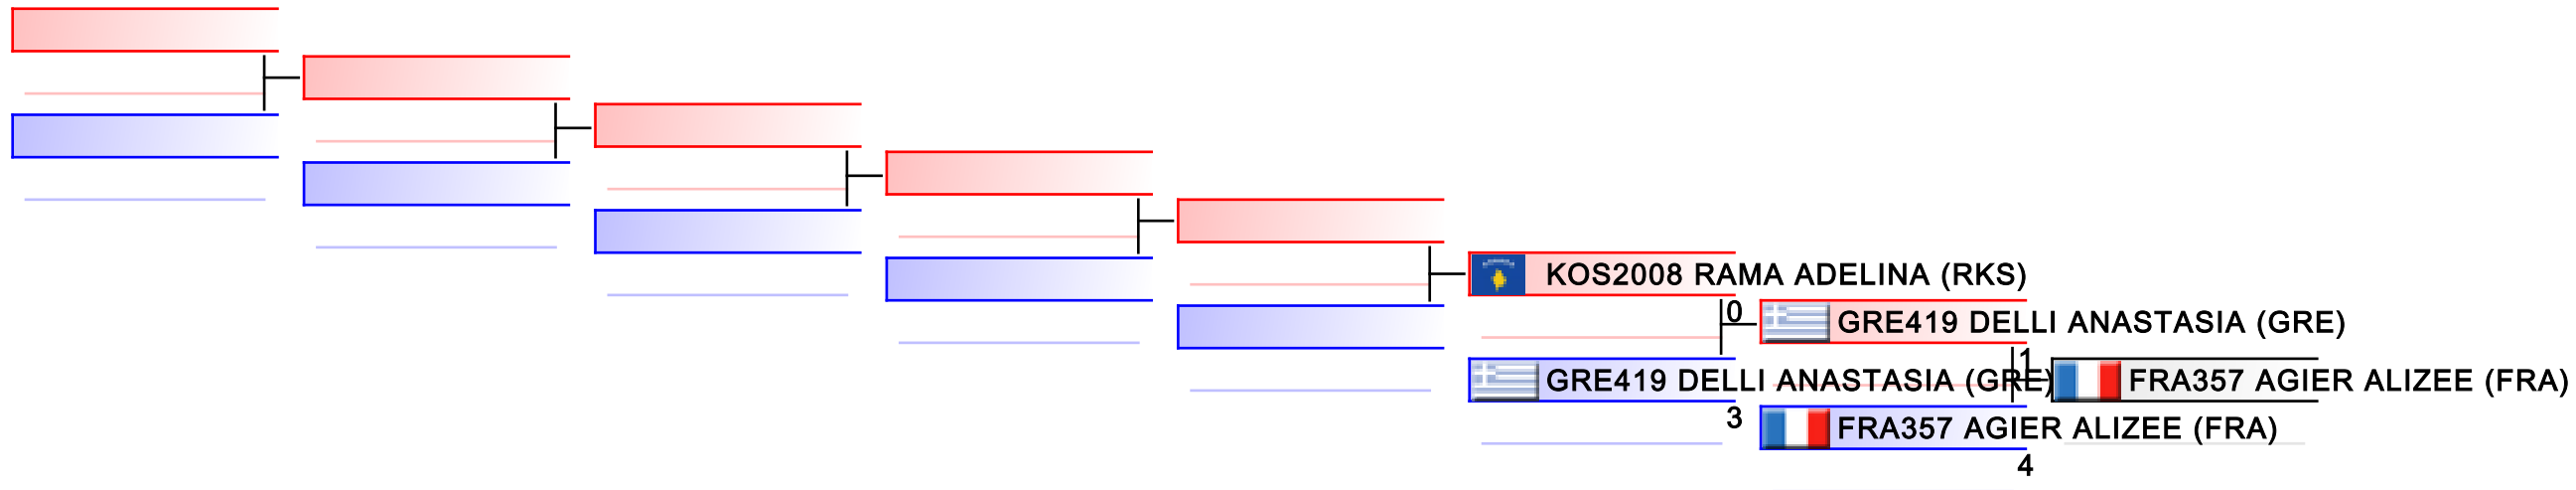

U21 Kumite Female -68 kg

42nd EKF Junior & Cadet & U21 Championships

WKF Manager (c) WKF and sportdata GmbH & Co KG 2000-2015(2015-10-10 18:21) v 8.4.0 build 1 License: SDIL Sportdata Internal License (expire 2016-01-01)

Tatami
1

Pool
1,2