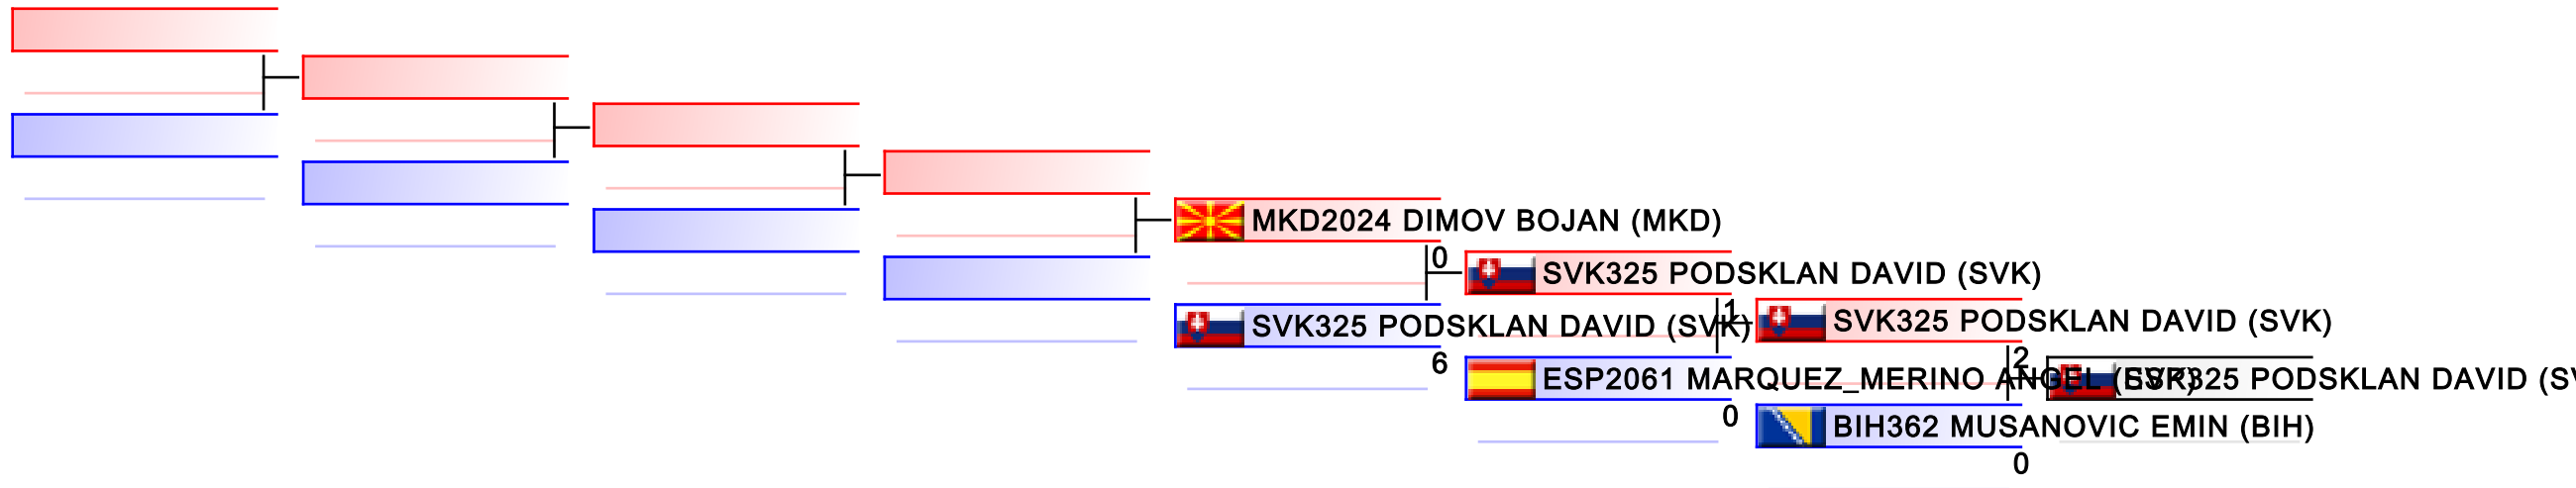

Cadet Kumite Male -57 kg

42nd EKF Junior & Cadet & U21 Championships

WKF Manager (c) WKF and sportdata GmbH & Co KG 2000-2015(2015-10-10 18:21) v 8.4.0 build 1 License: SDIL Sportdata Internal License (expire 2016-01-01)

Tatami
5

Pool
1