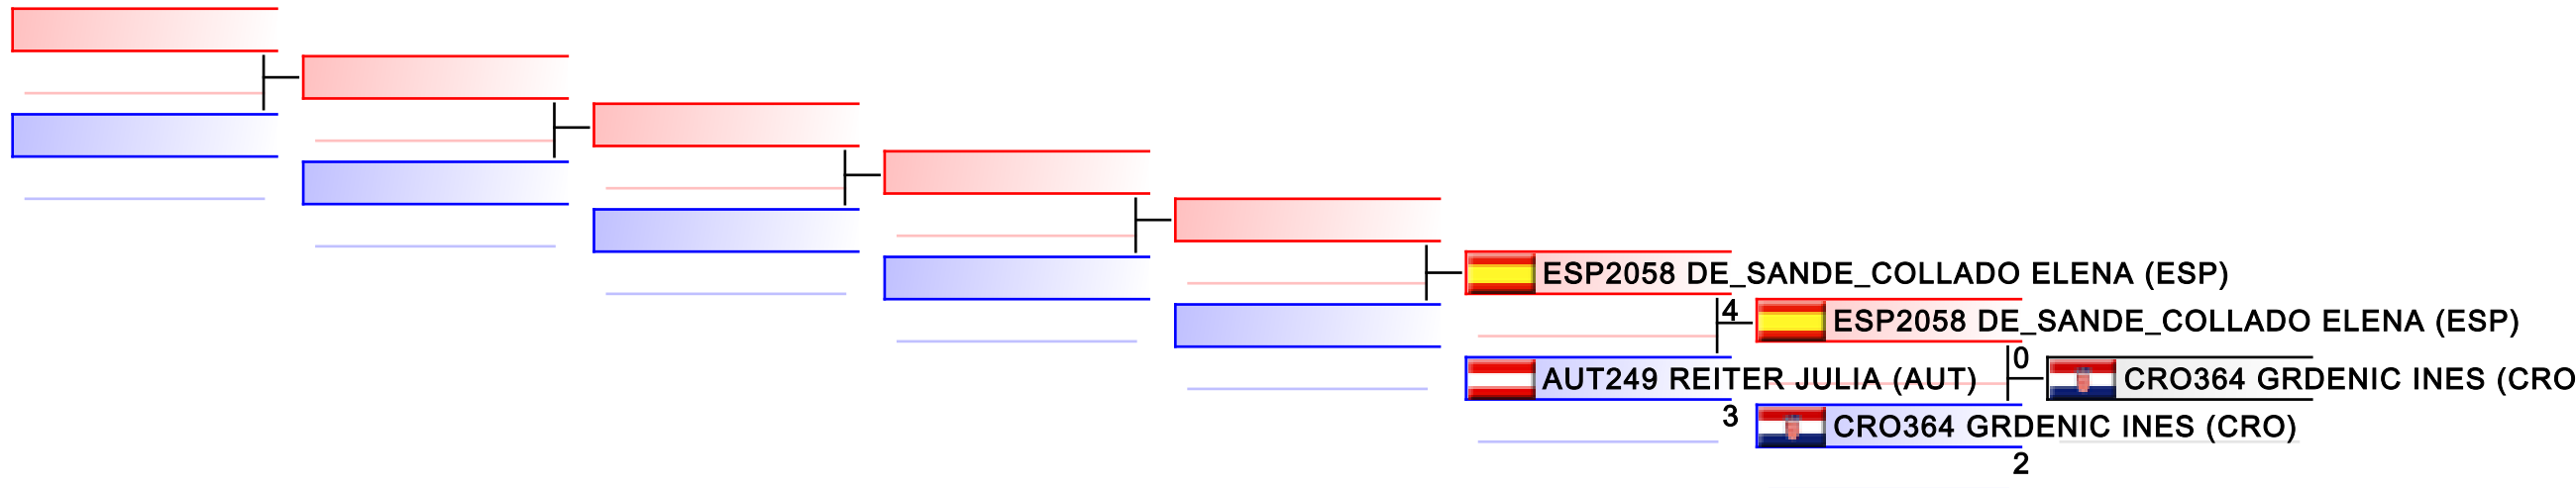

Junior Kumite Female -48 kg

42nd EKF Junior & Cadet & U21 Championships

WKF Manager (c) WKF and sportdata GmbH & Co KG 2000-2015(2015-10-10 18:21) v 8.4.0 build 1 License: SDIL Sportdata Internal License (expire 2016-01-01)

Tatami
3

Pool
1