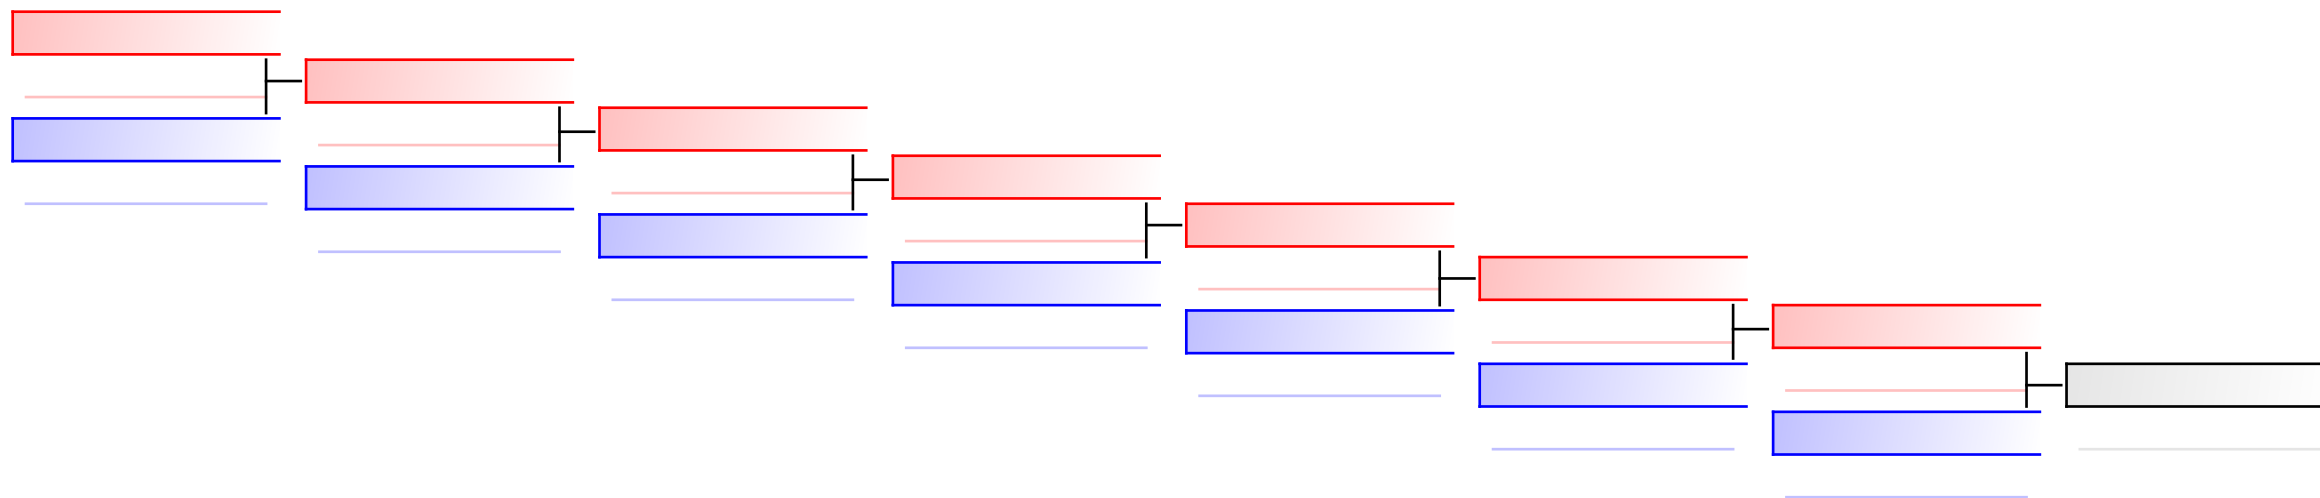

REPECHAGE: Junior Kata Female(1)