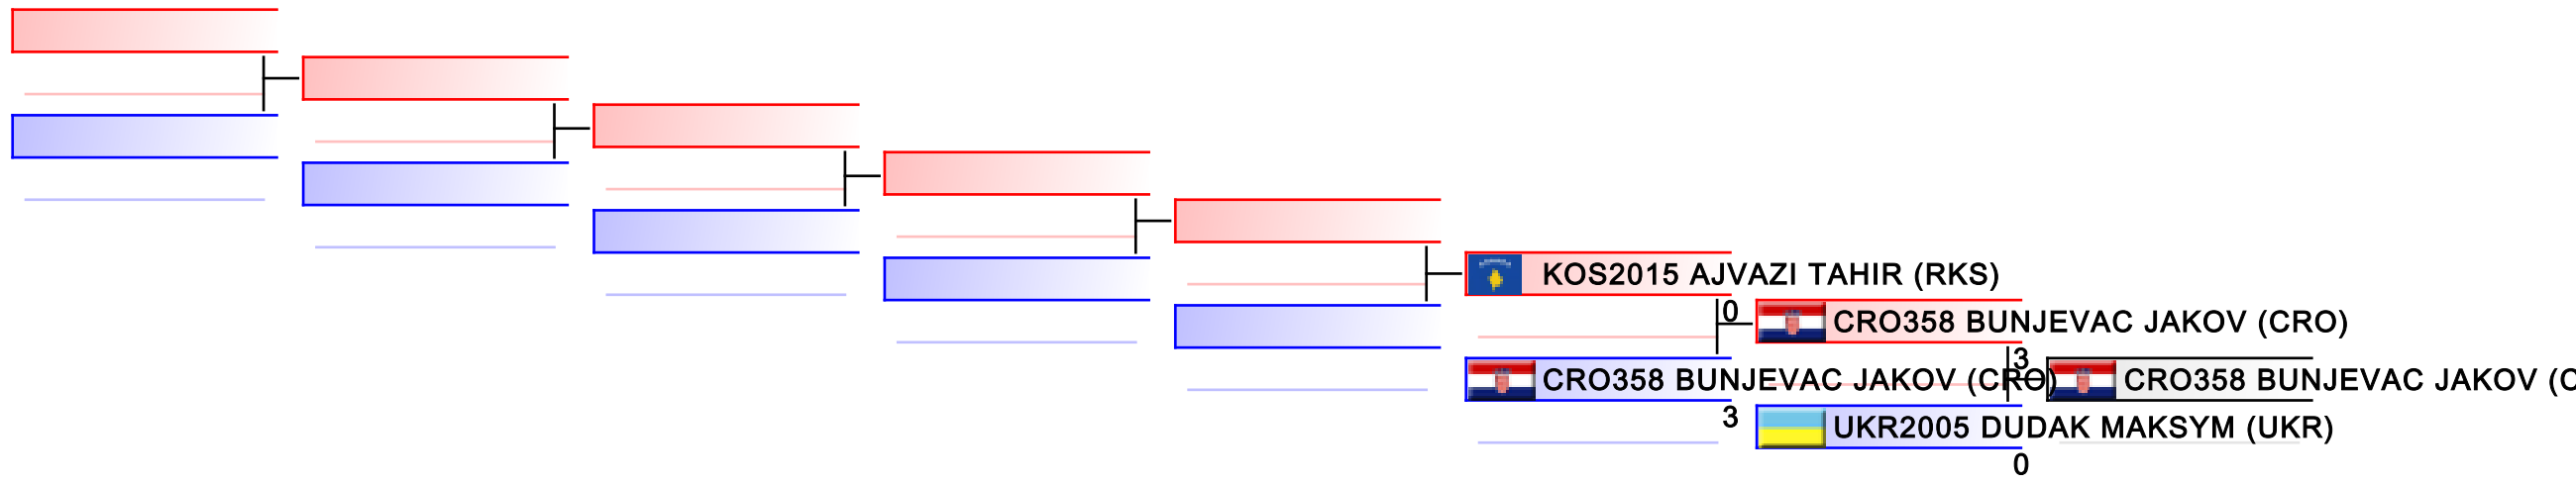

REPECHAGE: Junior Kumite Male 76+ kg(1,2)