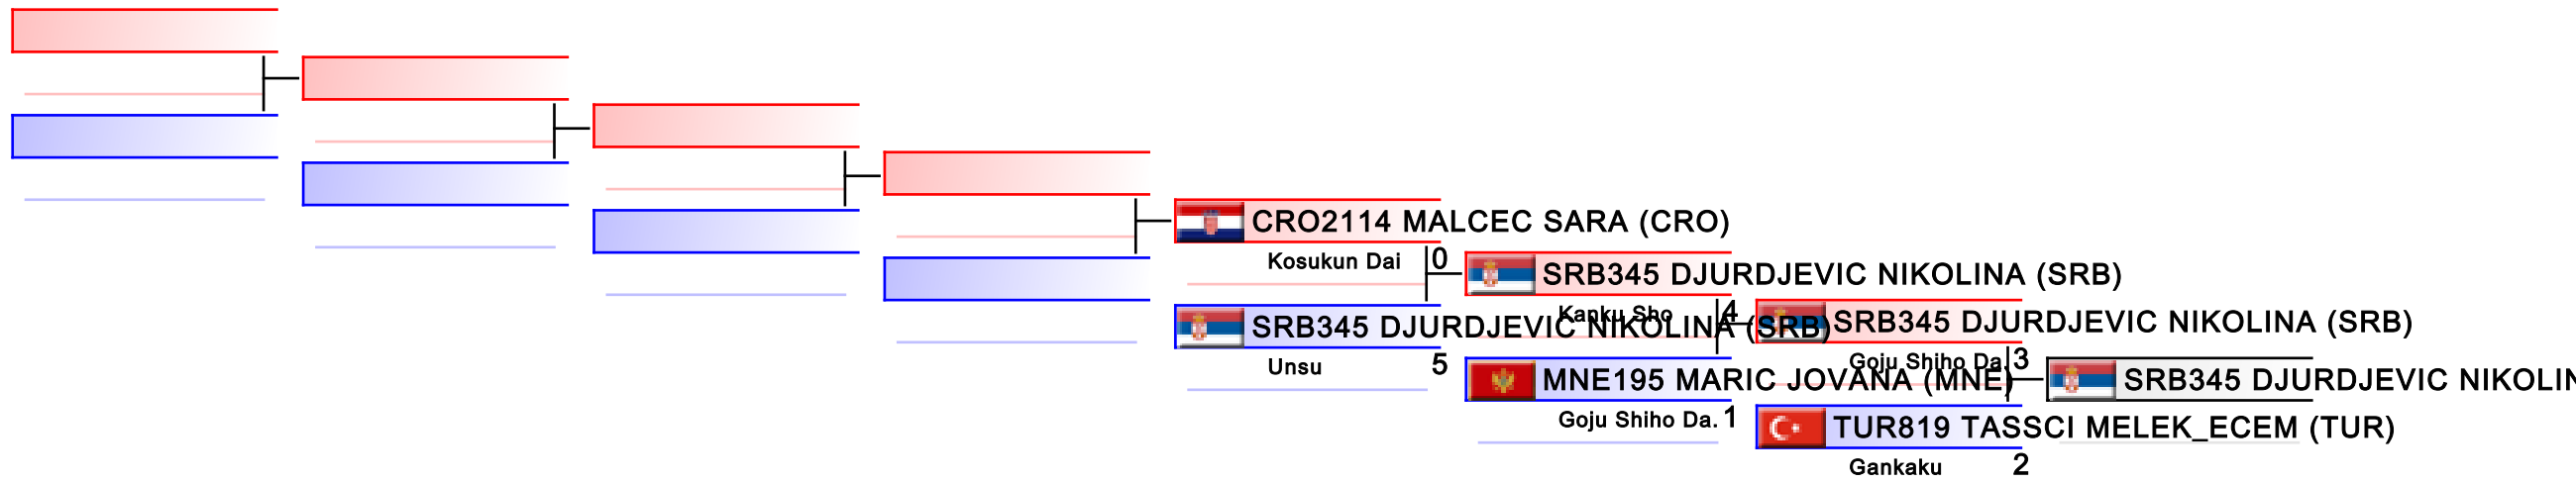

REPECHAGE: Cadet Kata Female(1,2)