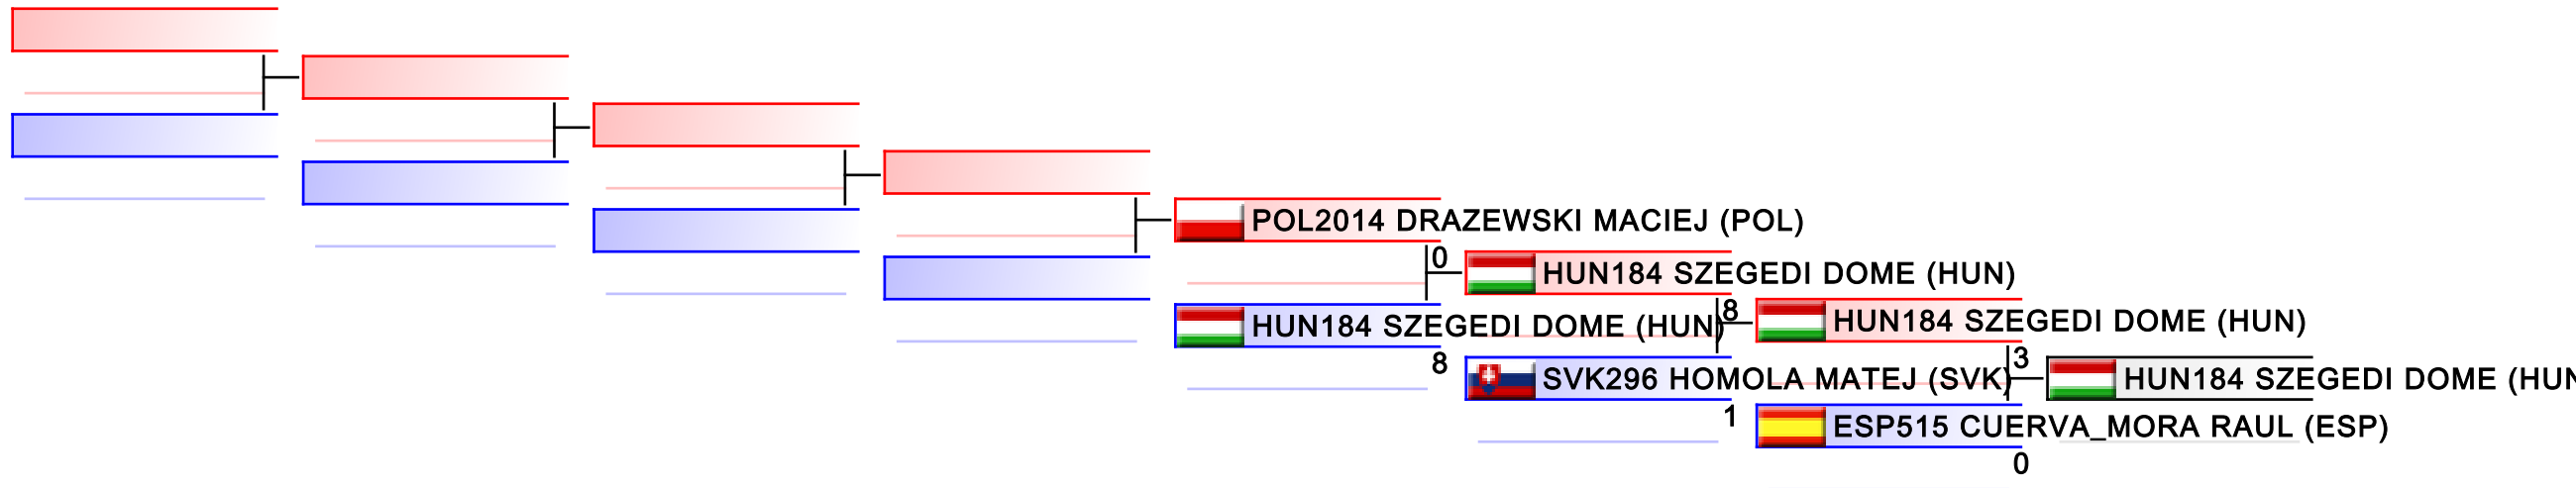

U21 Kumite Male -67 kg

42nd EKF Junior & Cadet & U21 Championships

WKF Manager (c) WKF and sportdata GmbH & Co KG 2000-2015(2015-10-10 18:21) v 8.4.0 build 1 License: SDIL Sportdata Internal License (expire 2016-01-01)

Tatami
2

Pool
1,2