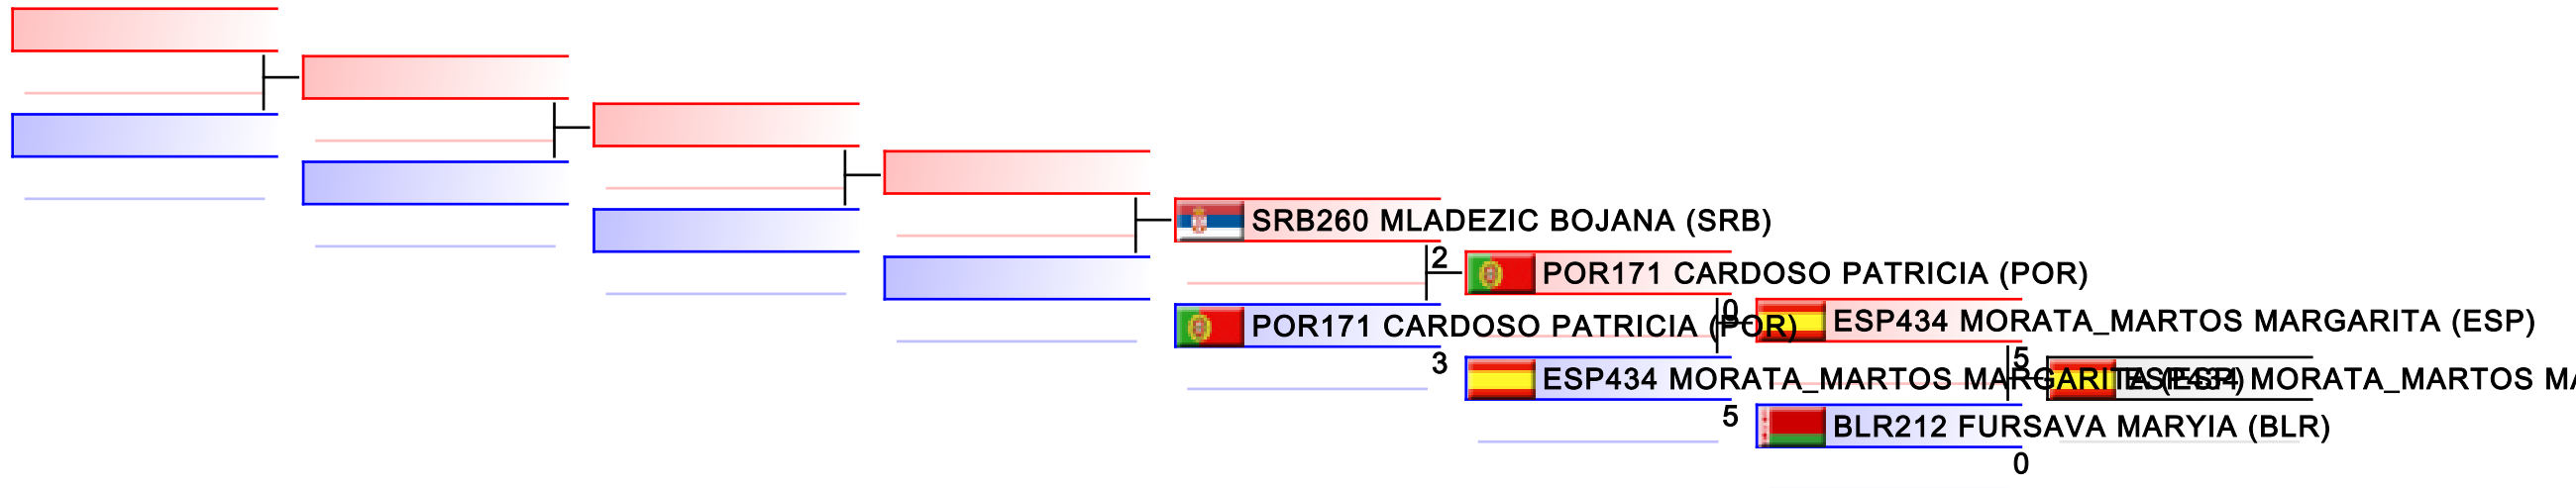

U21 Kata Female

42nd EKF Junior & Cadet & U21 Championships

WKF Manager (c) WKF and sportdata GmbH & Co KG 2000-2015(2015-10-10 18:21) v 8.4.0 build 1 License: SDIL Sportdata Internal License (expire 2016-01-01)

Tatami
4

Pool
1