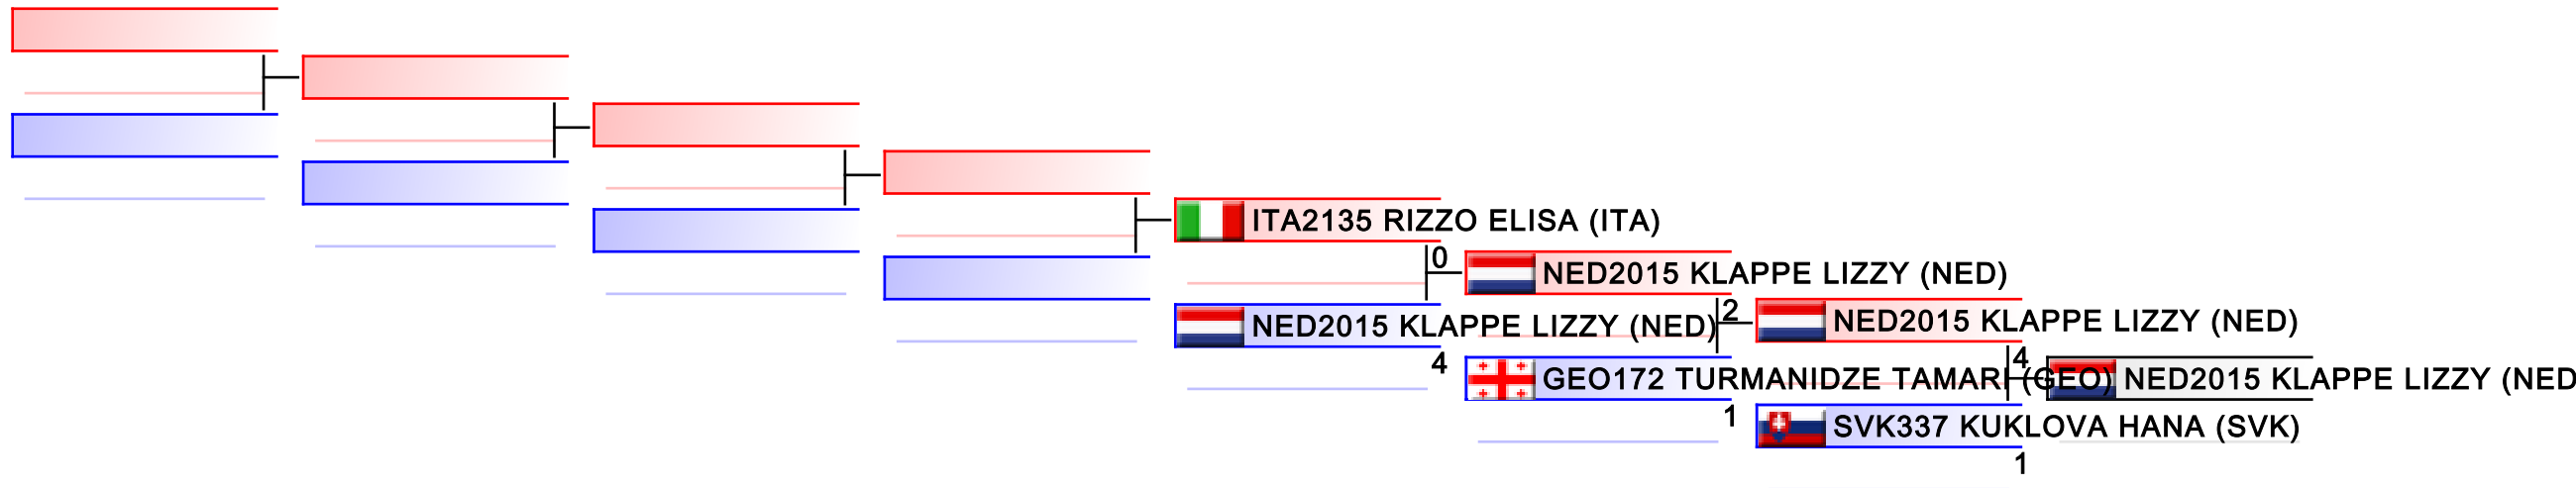

Junior Kumite Female -59 kg

42nd EKF Junior & Cadet & U21 Championships

WKF Manager (c) WKF and sportdata GmbH & Co KG 2000-2015(2015-10-10 18:21) v 8.4.0 build 1 License: SDIL Sportdata Internal License (expire 2016-01-01)

Tatami
2

Pool
1,2