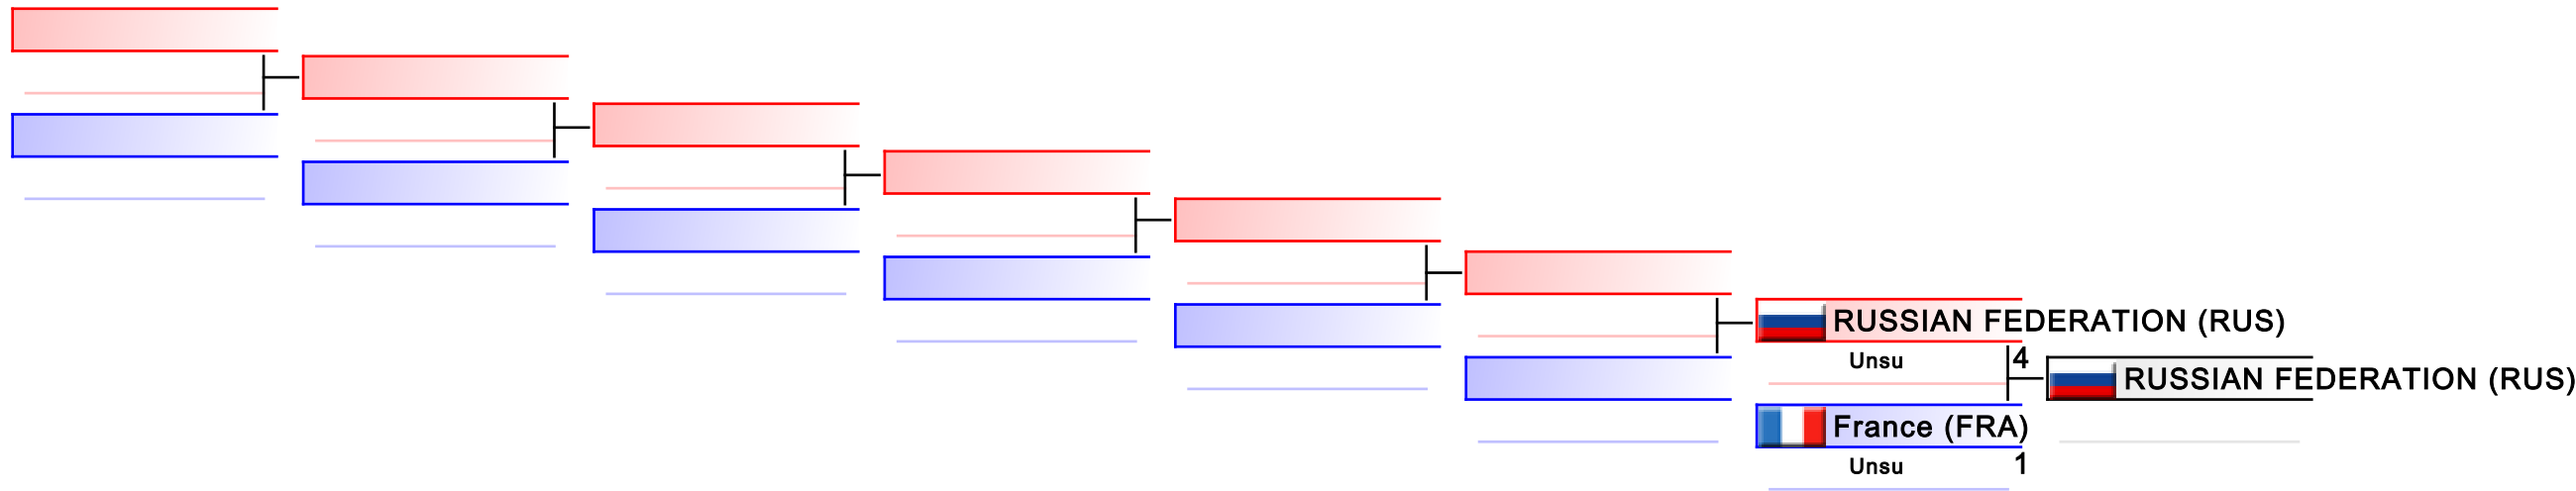

Kata Team Cadet and Junior Male

42nd EKF Junior & Cadet & U21 Championships

WKF Manager (c) WKF and sportdata GmbH & Co KG 2000-2015(2015-10-10 18:21) v 8.4.0 build 1 License: SDIL Sportdata Internal License (expire 2016-01-01)

Tatami
1

Pool
1