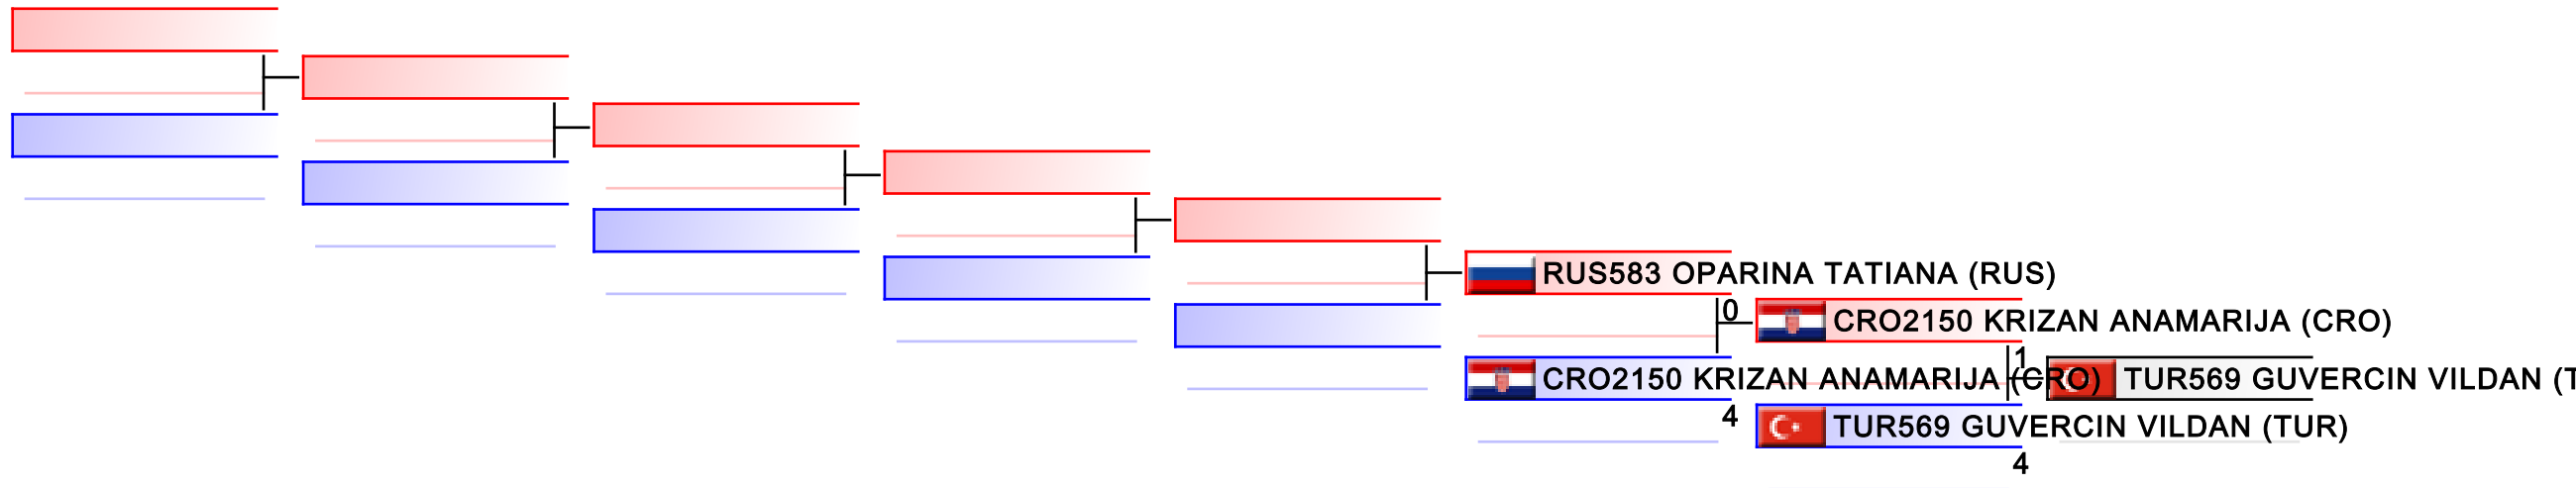

U21 Kumite Female 68+ kg

42nd EKF Junior & Cadet & U21 Championships

WKF Manager (c) WKF and sportdata GmbH & Co KG 2000-2015(2015-10-10 18:21) v 8.4.0 build 1 License: SDIL Sportdata Internal License (expire 2016-01-01)

Tatami
4

Pool
1