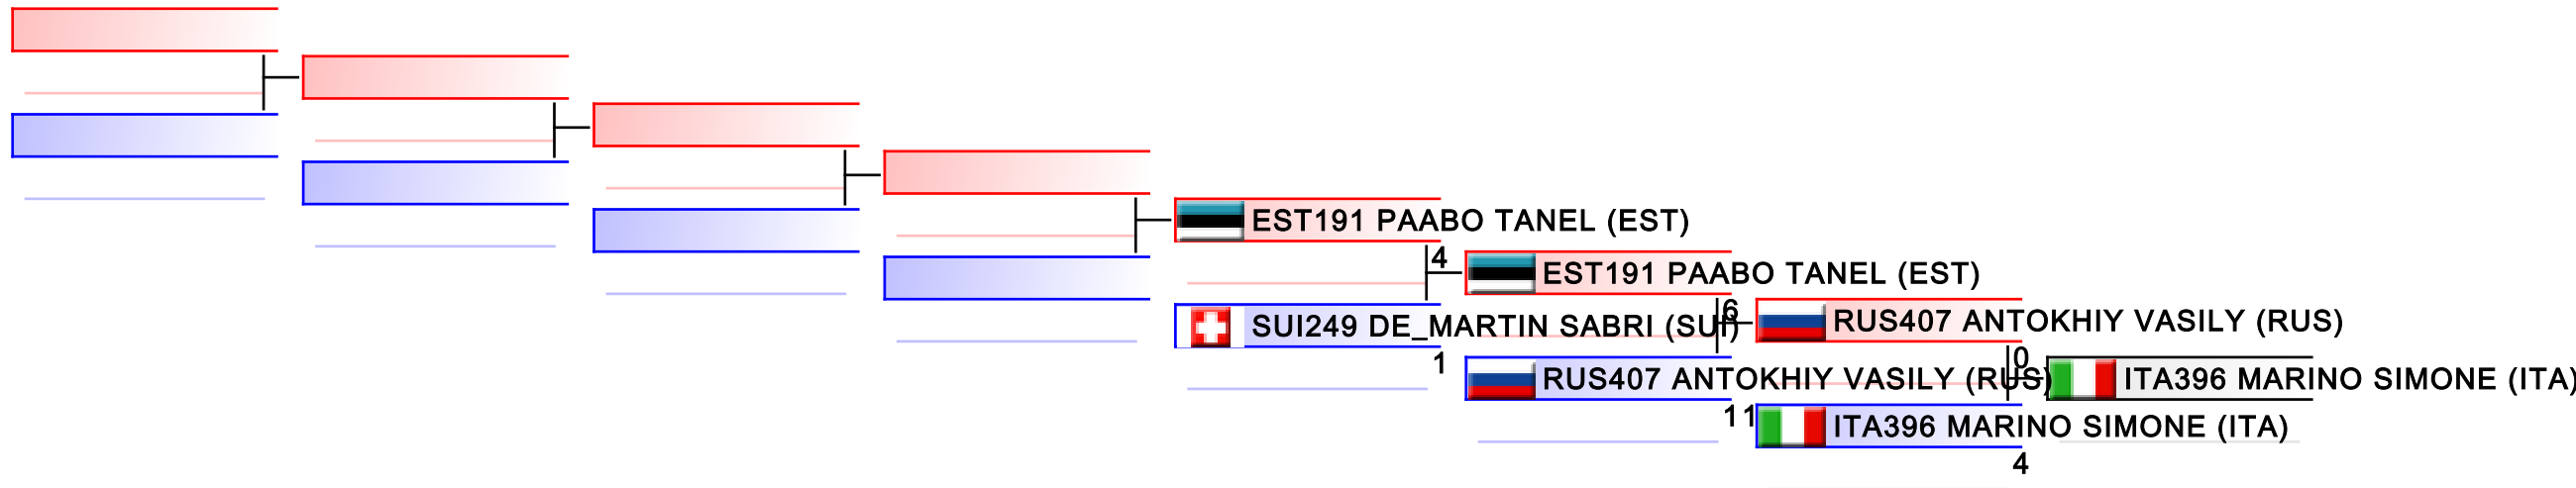

U21 Kumite Male 84+ kg

42nd EKF Junior & Cadet & U21 Championships

WKF Manager (c) WKF and sportdata GmbH & Co KG 2000-2015(2015-10-10 18:21) v 8.4.0 build 1 License: SDIL Sportdata Internal License (expire 2016-01-01)

Tatami
2

Pool
1,2