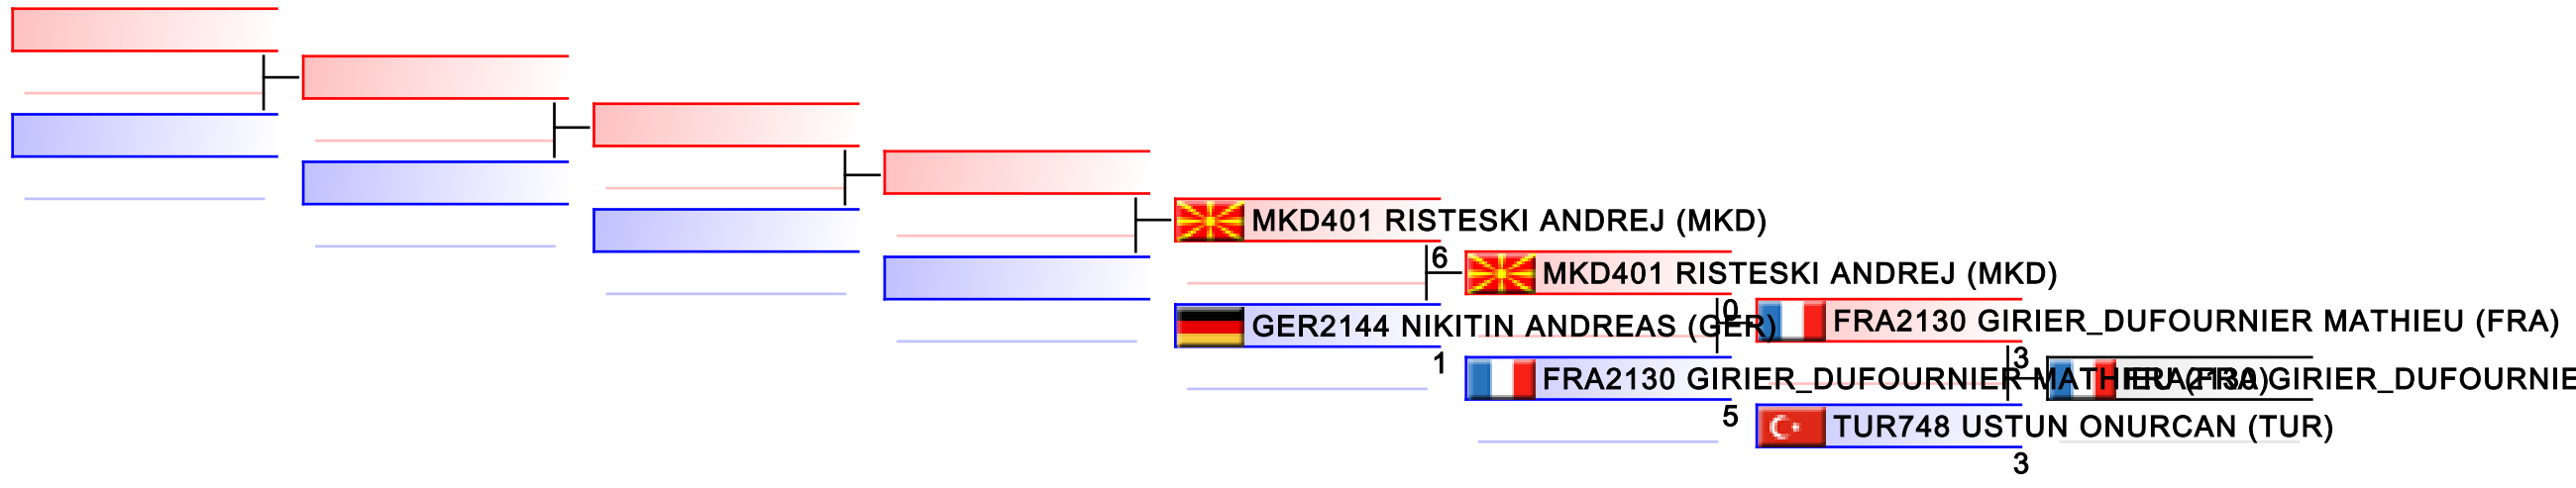

Junior Kumite Male 76+ kg

42nd EKF Junior & Cadet & U21 Championships

WKF Manager (c) WKF and sportdata GmbH & Co KG 2000-2015(2015-10-10 18:21) v 8.4.0 build 1 License: SDIL Sportdata Internal License (expire 2016-01-01)

Tatami
4

Pool
1,2