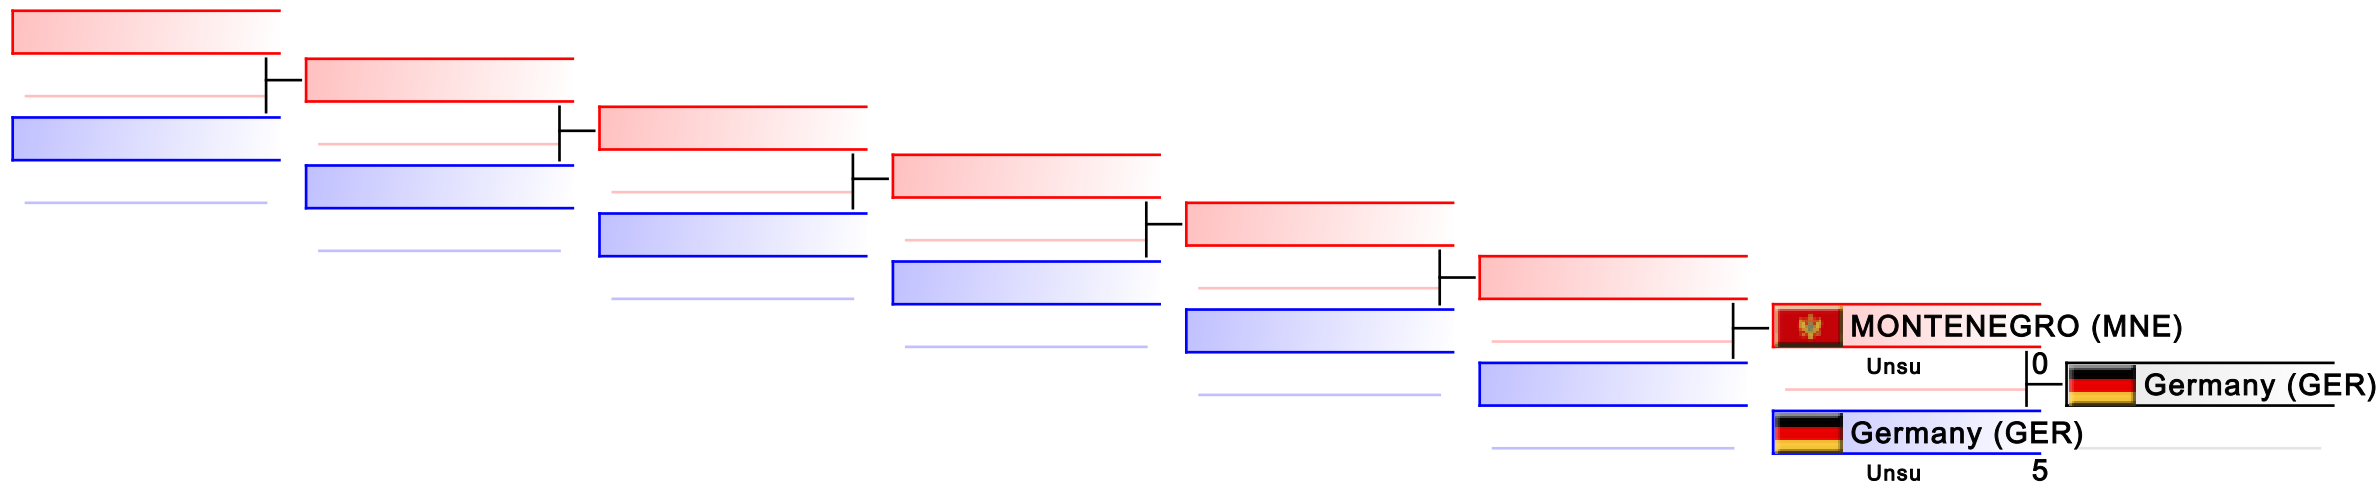

Kata Team Cadet and Junior Female

42nd EKF Junior & Cadet & U21 Championships

WKF Manager (c) WKF and sportdata GmbH & Co KG 2000-2015(2015-10-10 18:21) v 8.4.0 build 1 License: SDIL Sportdata Internal License (expire 2016-01-01)

Tatami
4

Pool
2