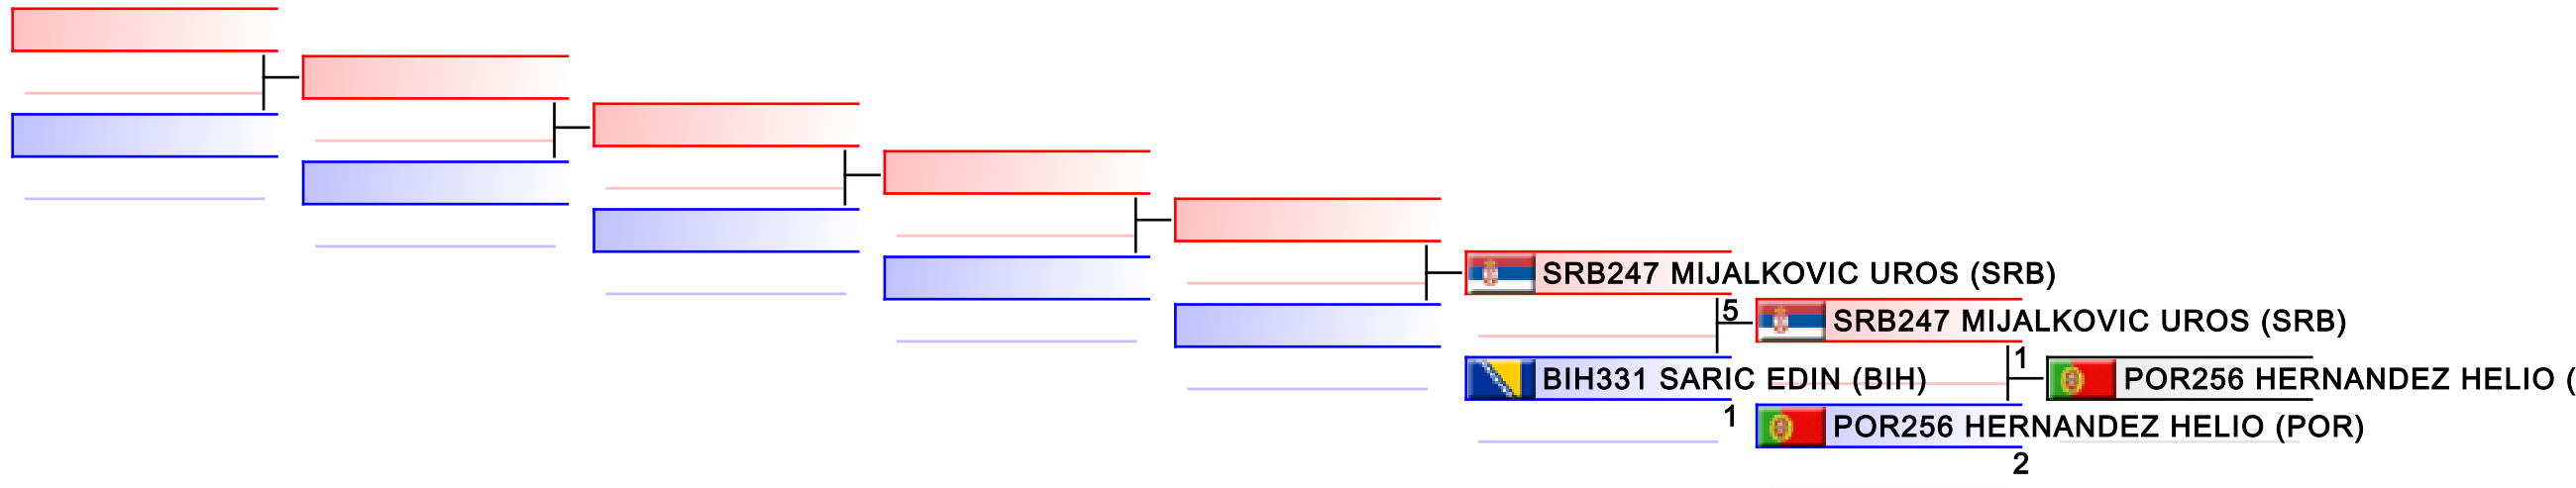

U21 Kumite Male -84 kg

42nd EKF Junior & Cadet & U21 Championships

WKF Manager (c) WKF and sportdata GmbH & Co KG 2000-2015(2015-10-10 18:21) v 8.4.0 build 1 License: SDIL Sportdata Internal License (expire 2016-01-01)

Tatami
3

Pool
1,2