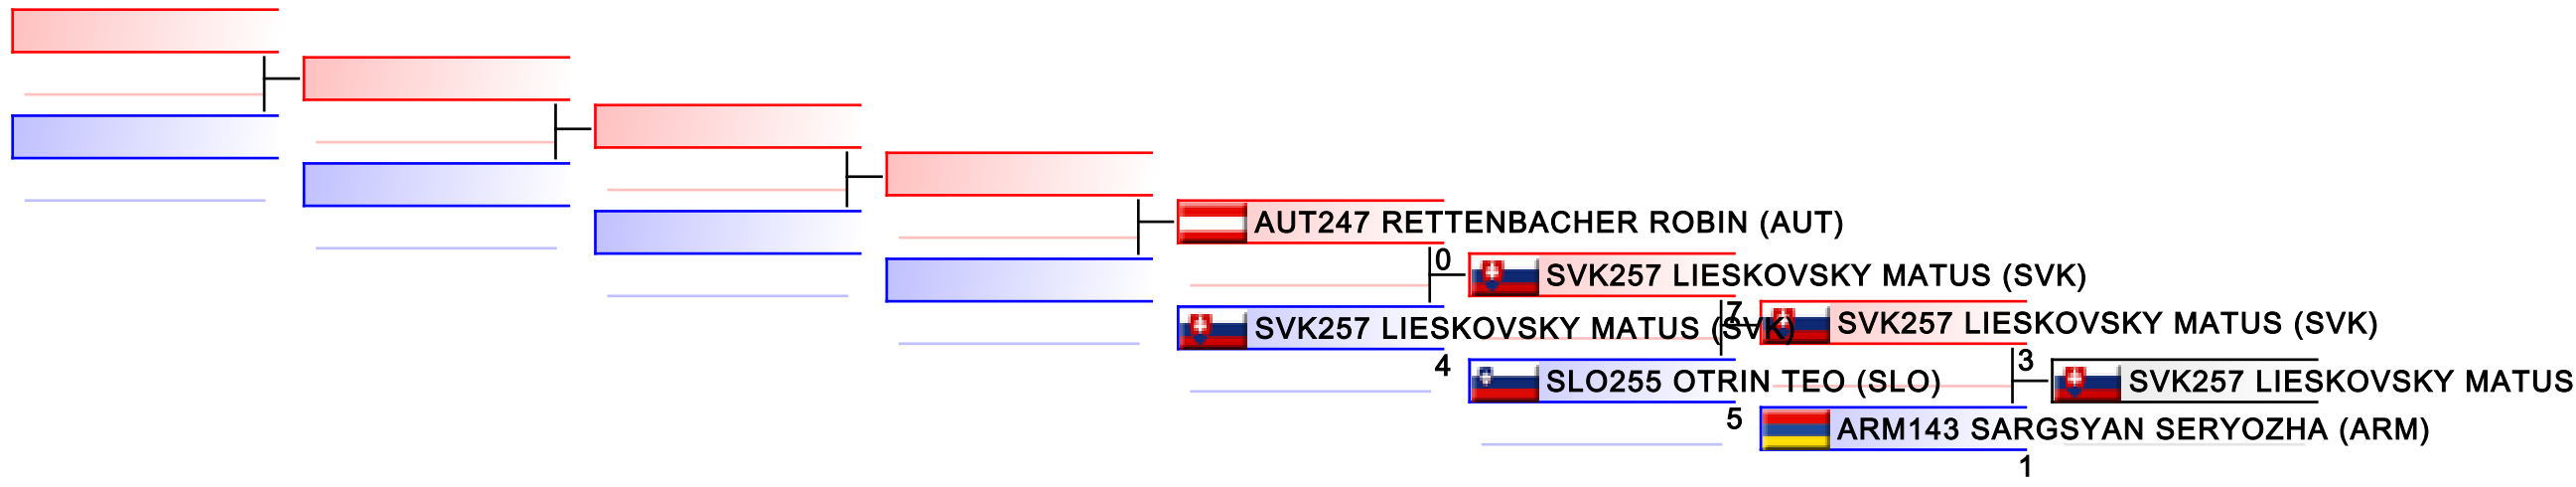

REPECHAGE: U21 Kumite Male -75 kg(1,2)