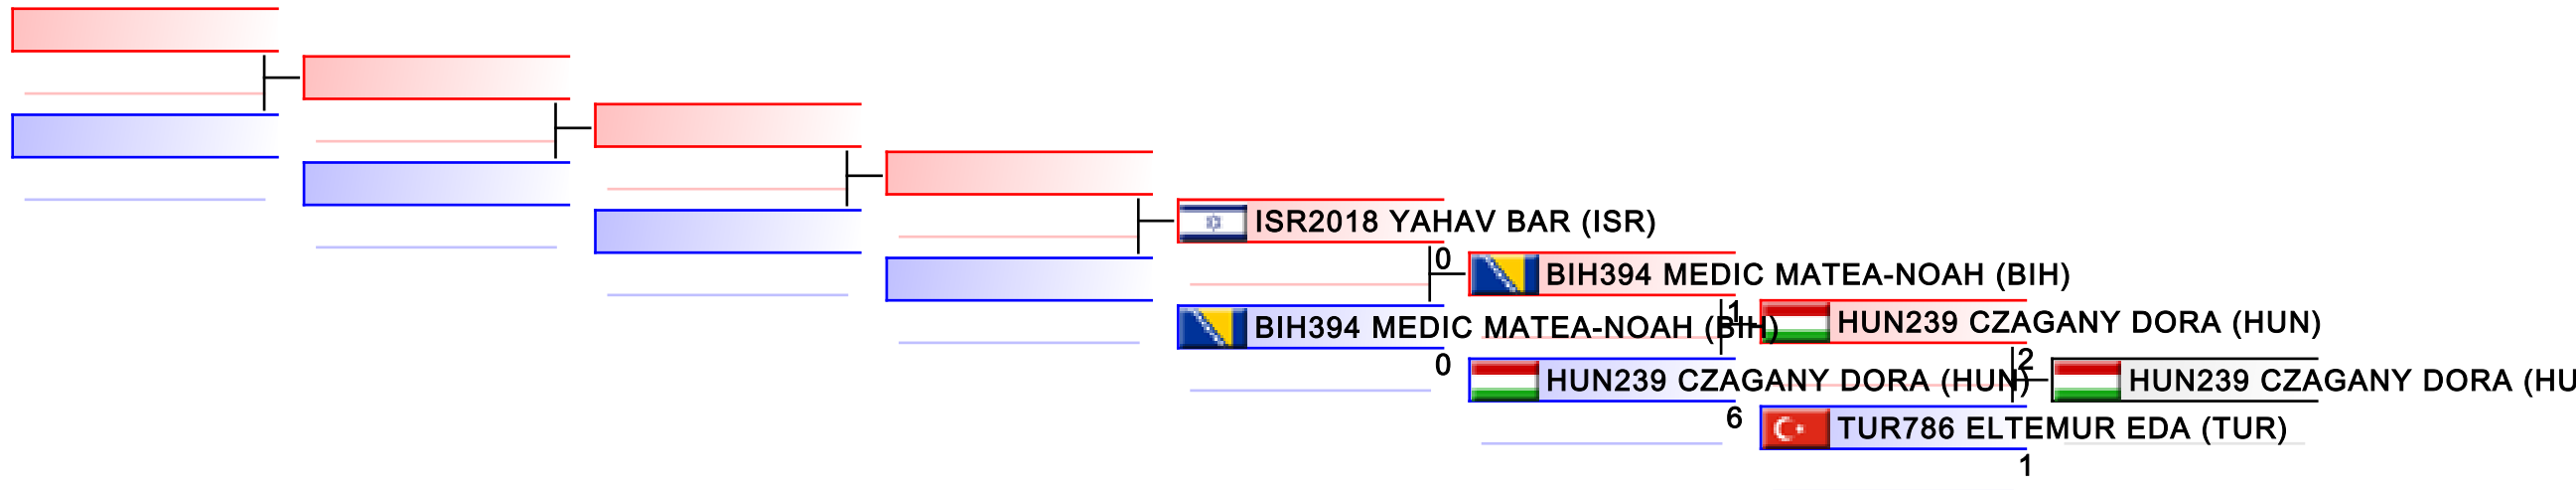

Cadet Kumite Female 54+ kg

42nd EKF Junior & Cadet & U21 Championships

WKF Manager (c) WKF and sportdata GmbH & Co KG 2000-2015(2015-10-10 18:21) v 8.4.0 build 1 License: SDIL Sportdata Internal License (expire 2016-01-01)

Tatami
5

Pool
1,2