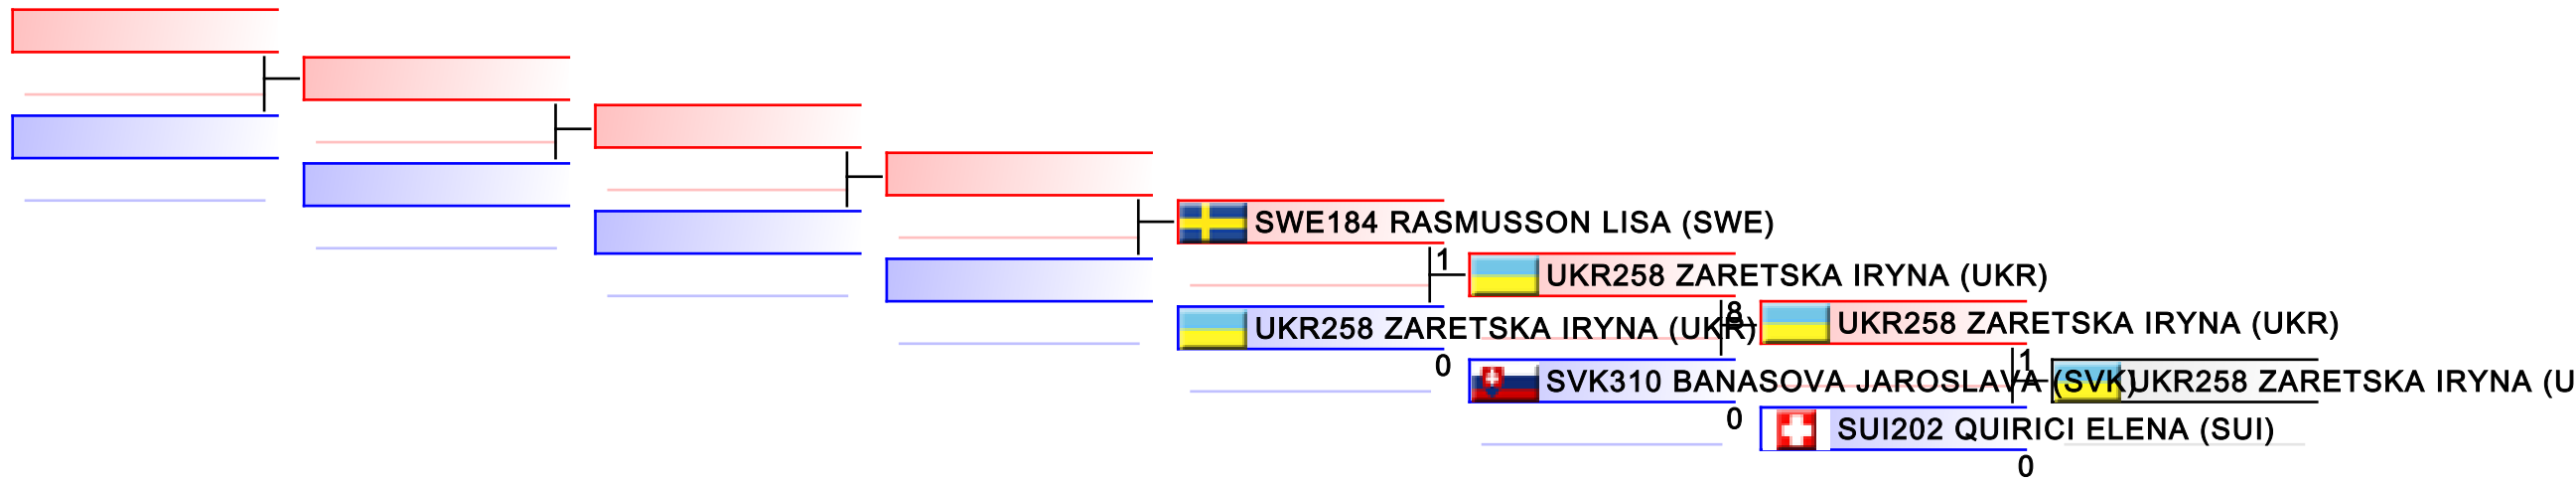

REPECHAGE: U21 Kumite Female -68 kg(1,2)