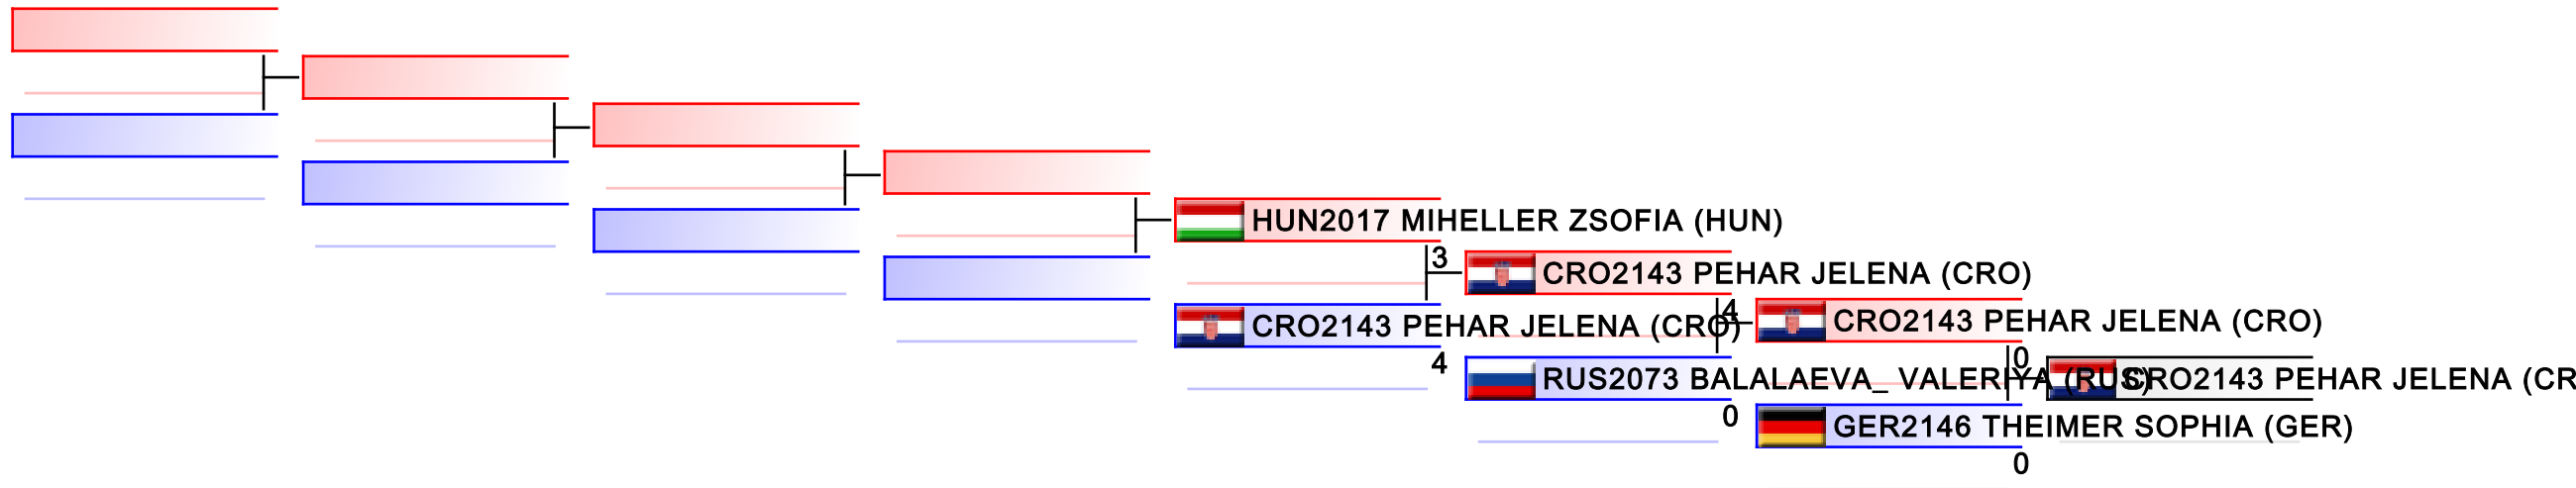

Cadet Kumite Female -54 kg

42nd EKF Junior & Cadet & U21 Championships

WKF Manager (c) WKF and sportdata GmbH & Co KG 2000-2015(2015-10-10 18:21) v 8.4.0 build 1 License: SDIL Sportdata Internal License (expire 2016-01-01)

Tatami
2

Pool
1,2