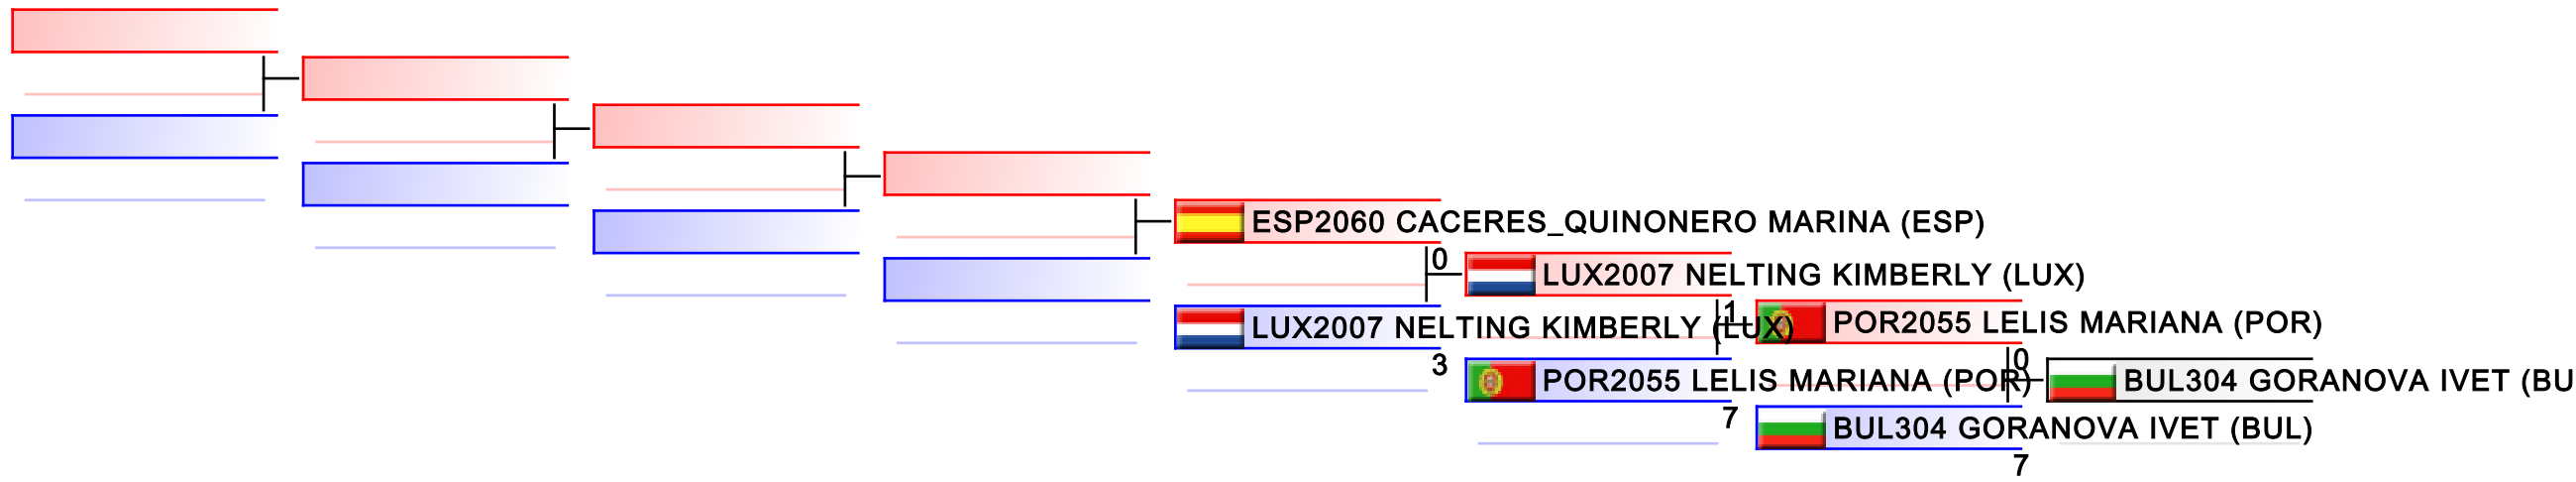

REPECHAGE: Cadet Kumite Female -54 kg(1,2)