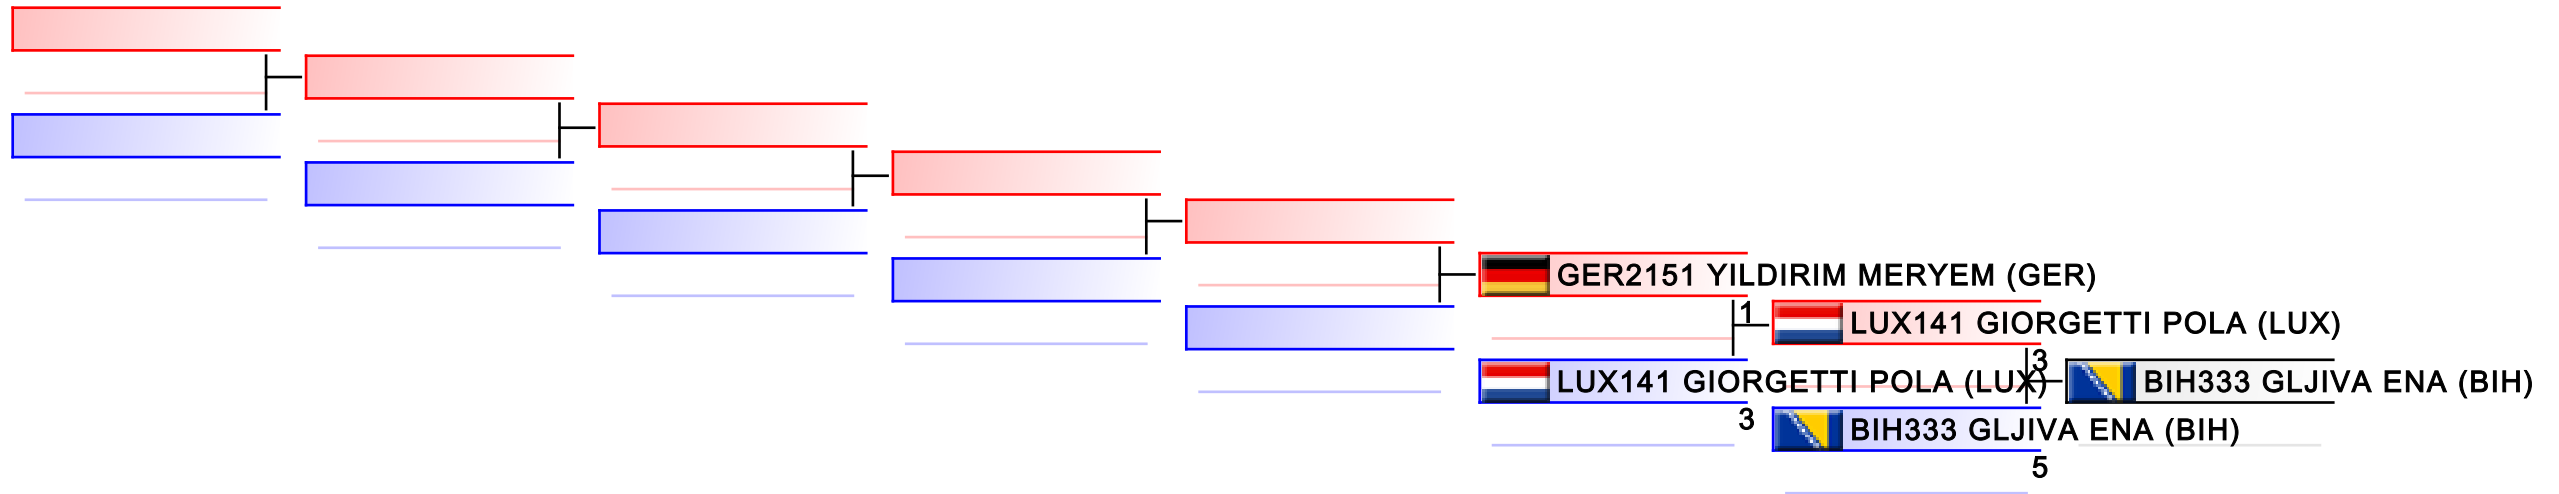

REPECHAGE: U21 Kumite Female 68+ kg(1)