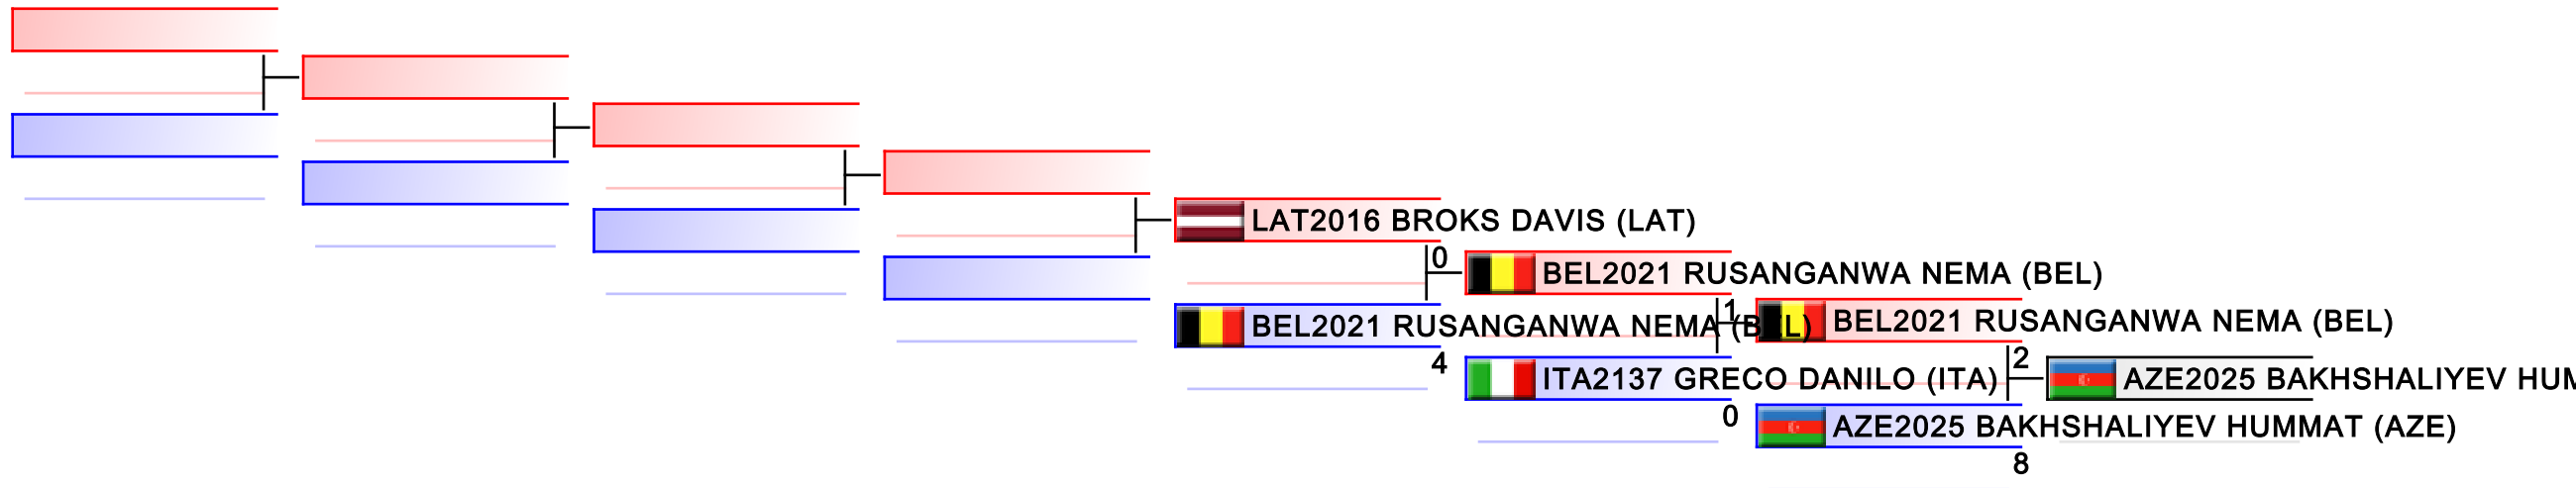

Cadet Kumite Male -52 kg

42nd EKF Junior & Cadet & U21 Championships

WKF Manager (c) WKF and sportdata GmbH & Co KG 2000-2015(2015-10-10 18:21) v 8.4.0 build 1 License: SDIL Sportdata Internal License (expire 2016-01-01)

Tatami
1

Pool
1,2