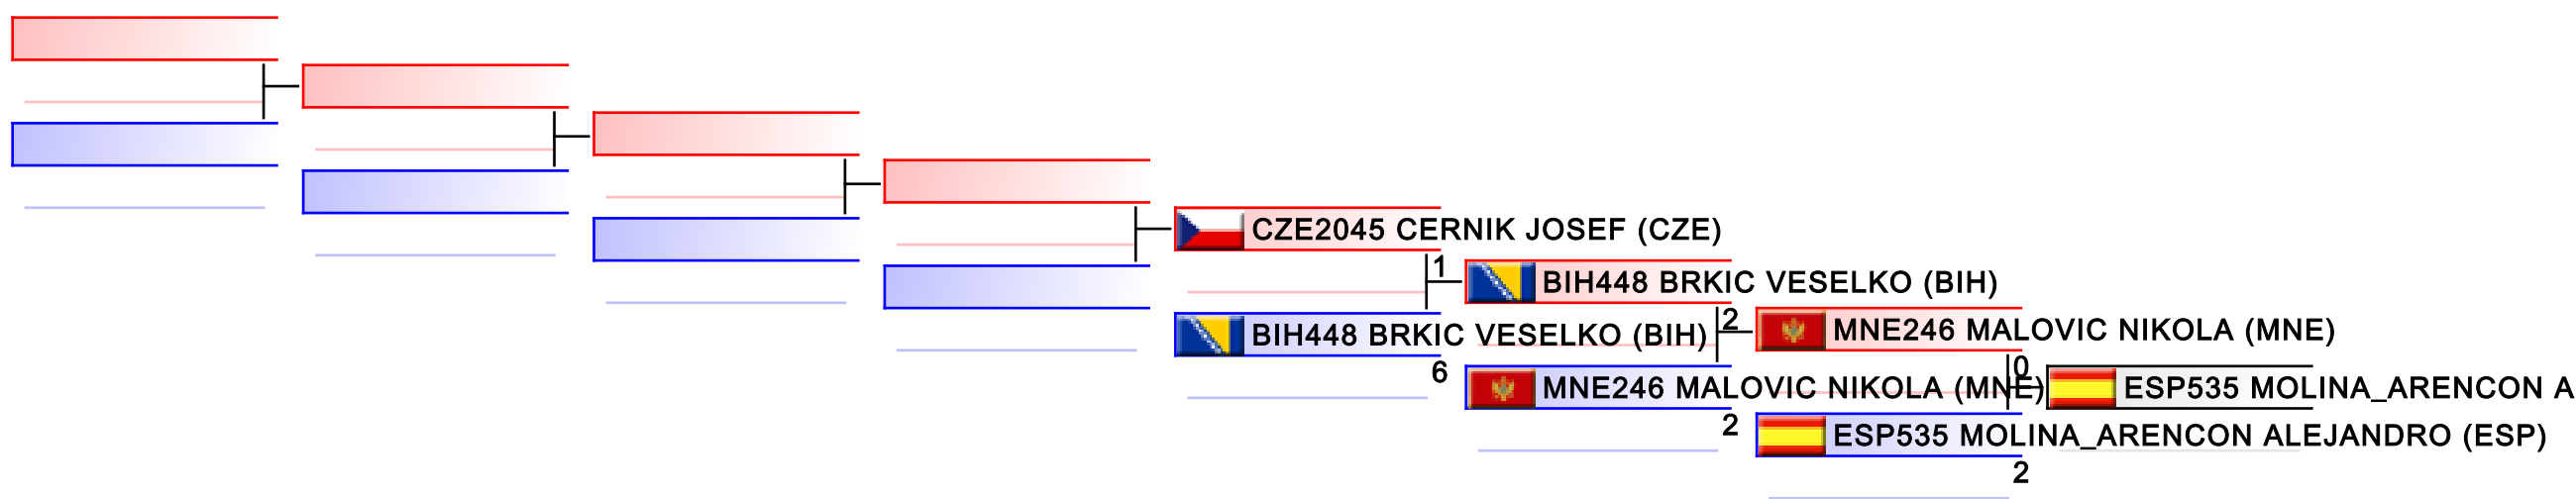

REPECHAGE: Junior Kumite Male -76 kg(1,2)