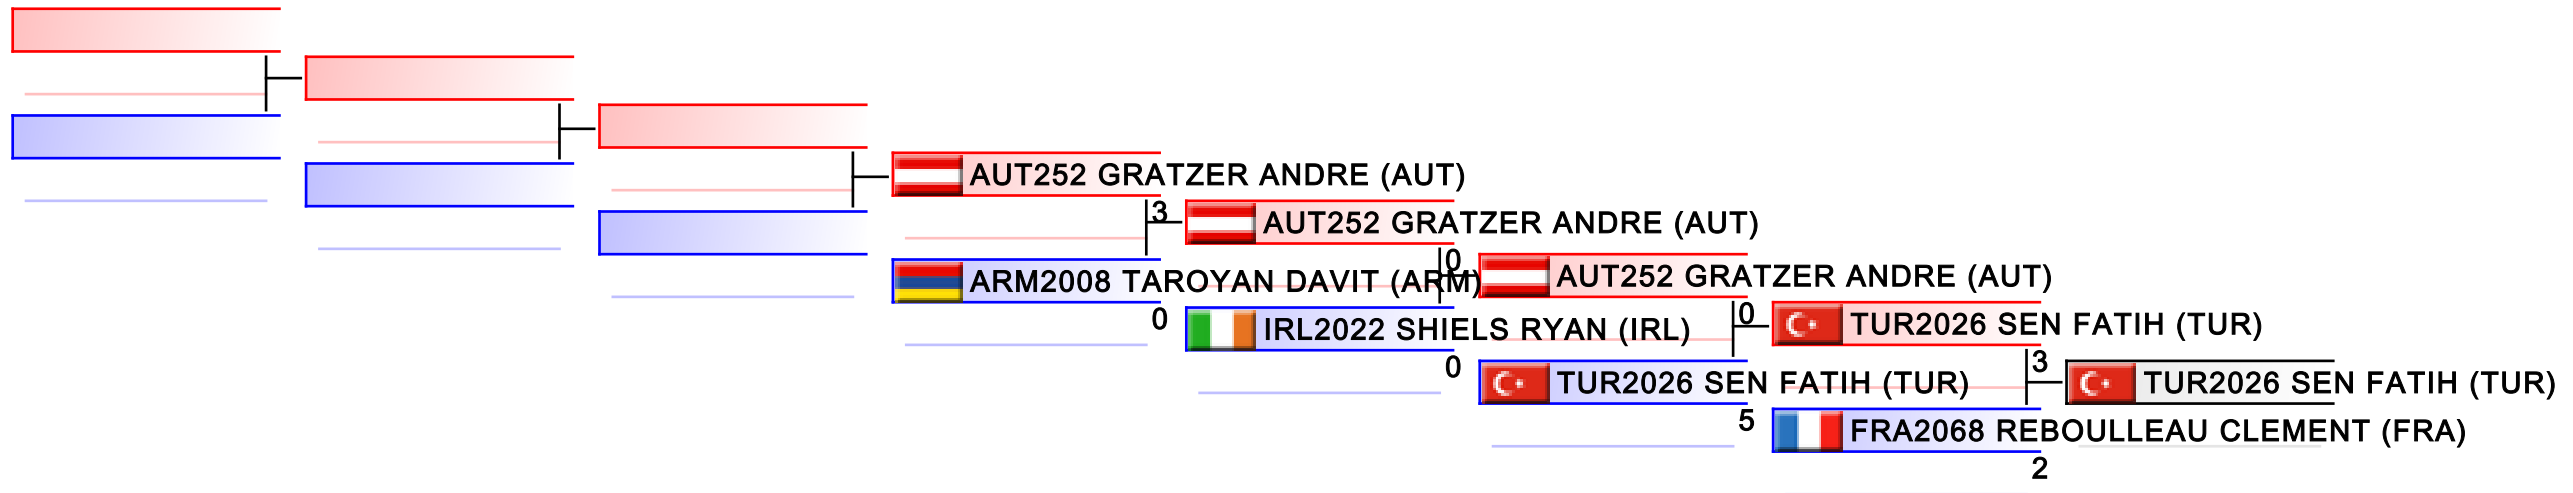

Junior Kumite Male -68 kg

42nd EKF Junior & Cadet & U21 Championships

WKF Manager (c) WKF and sportdata GmbH & Co KG 2000-2015(2015-10-10 18:21) v 8.4.0 build 1 License: SDIL Sportdata Internal License (expire 2016-01-01)

Tatami
3

Pool
2,1