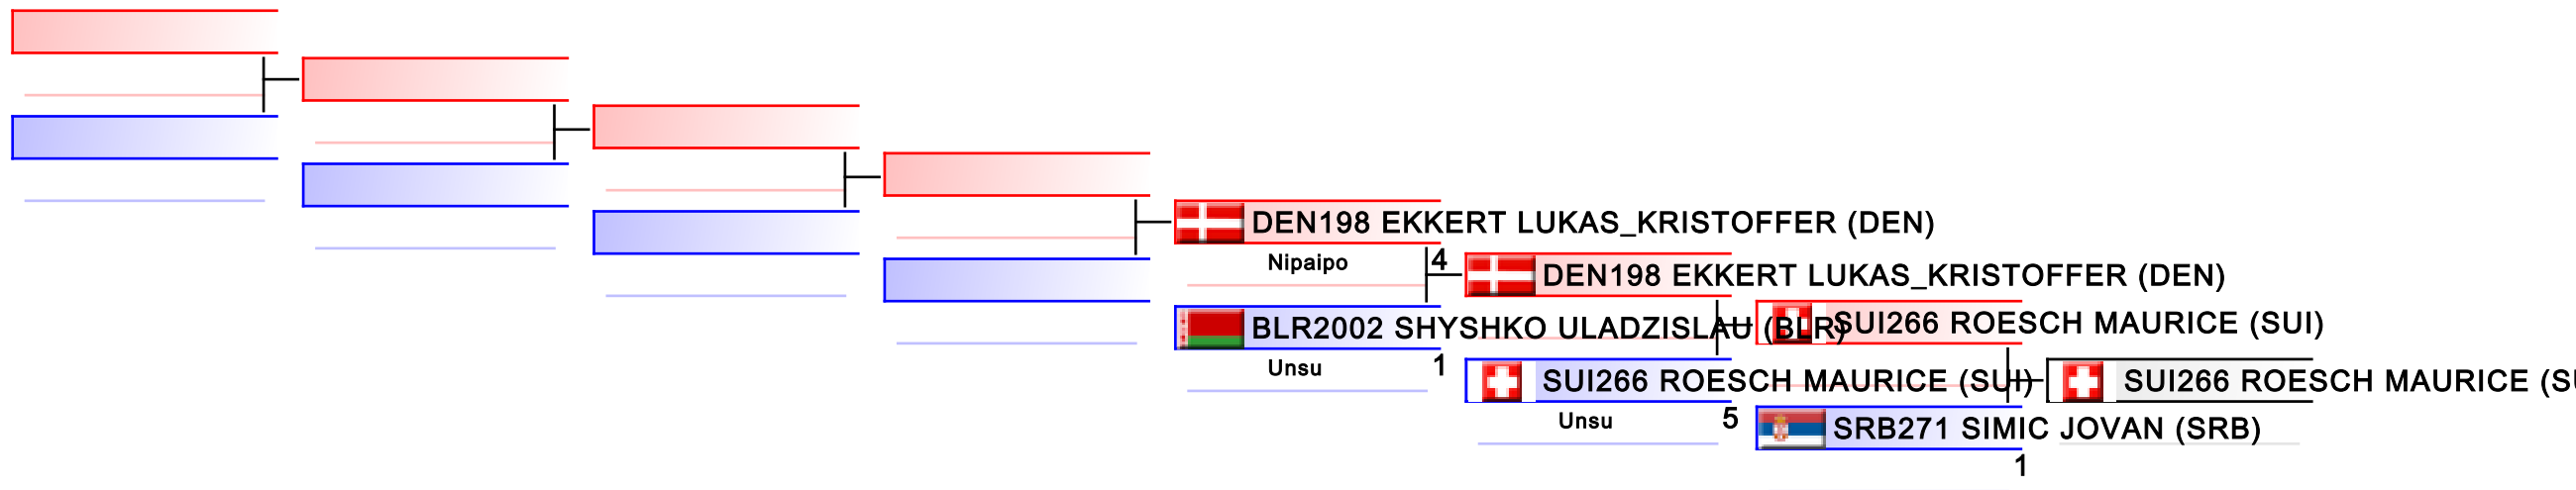

Junior Kata Male

42nd EKF Junior & Cadet & U21 Championships

WKF Manager (c) WKF and sportdata GmbH & Co KG 2000-2015(2015-10-10 18:21) v 8.4.0 build 1 License: SDIL Sportdata Internal License (expire 2016-01-01)

Tatami
1

Pool
1