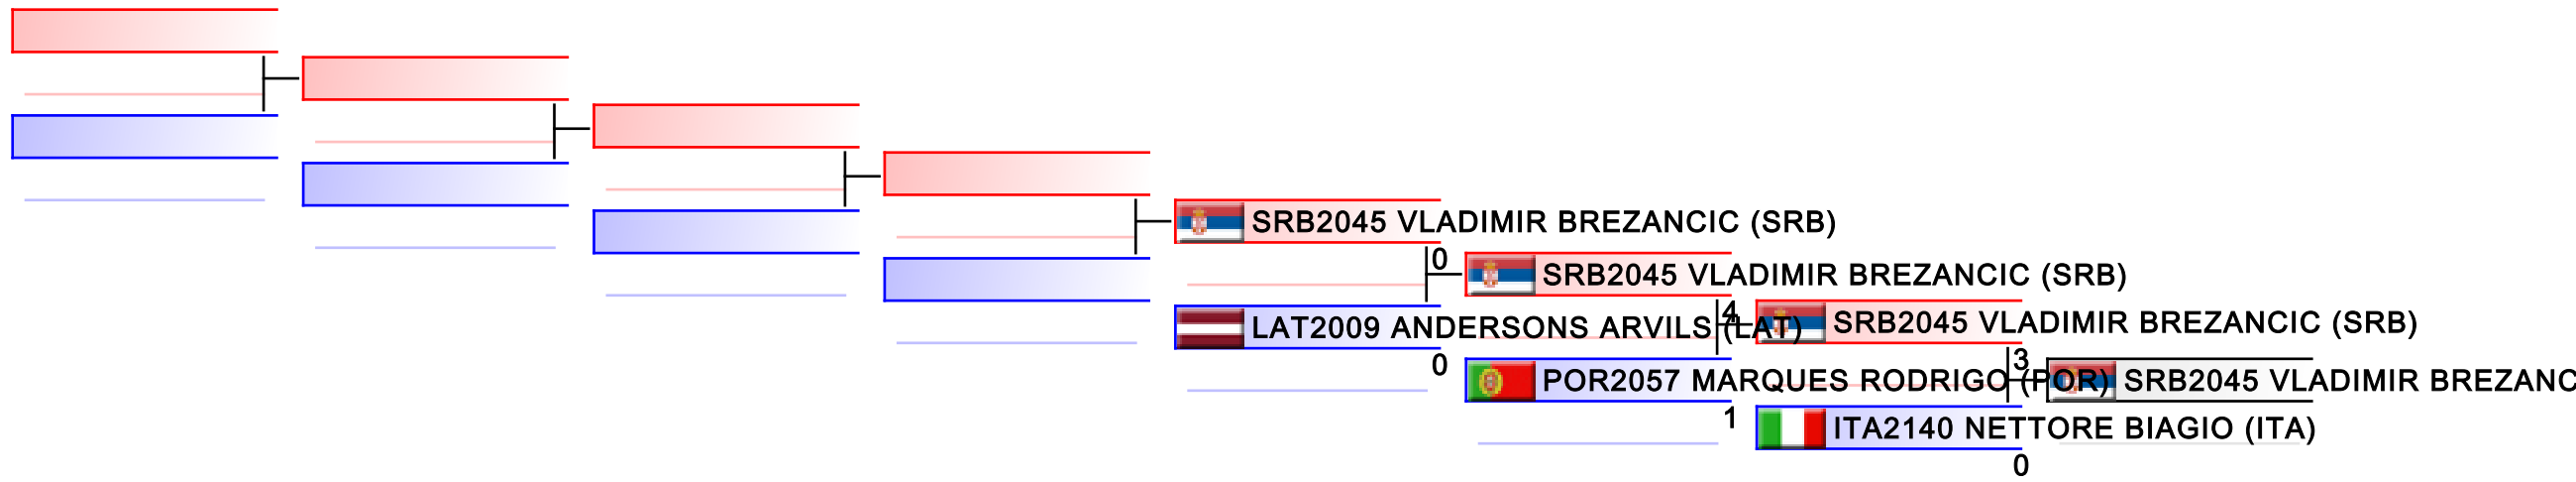

REPECHAGE: Cadet Kumite Male 70+ kg(1,2)