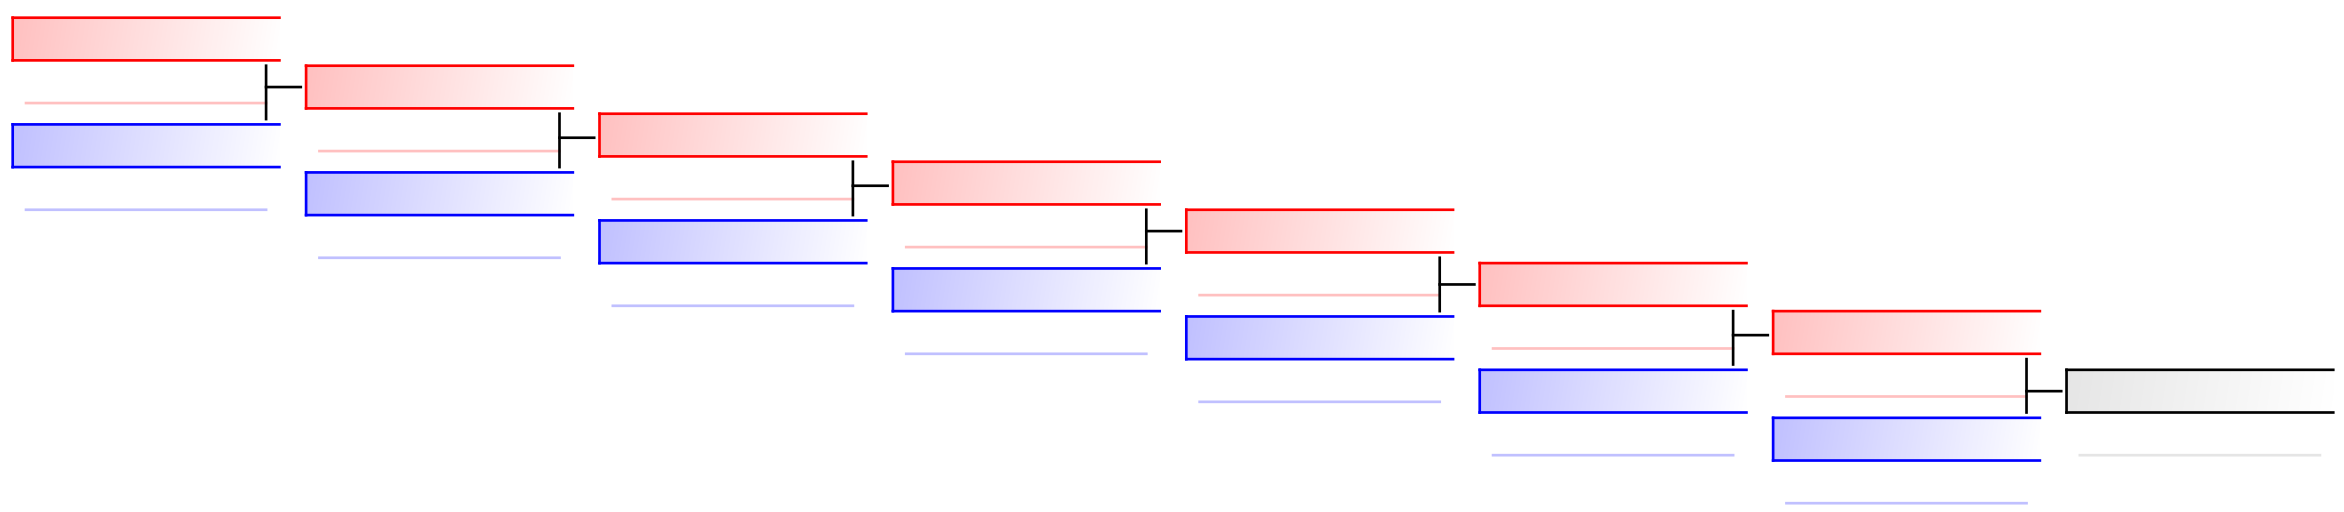

REPECHAGE: U21 Kata Female(2)