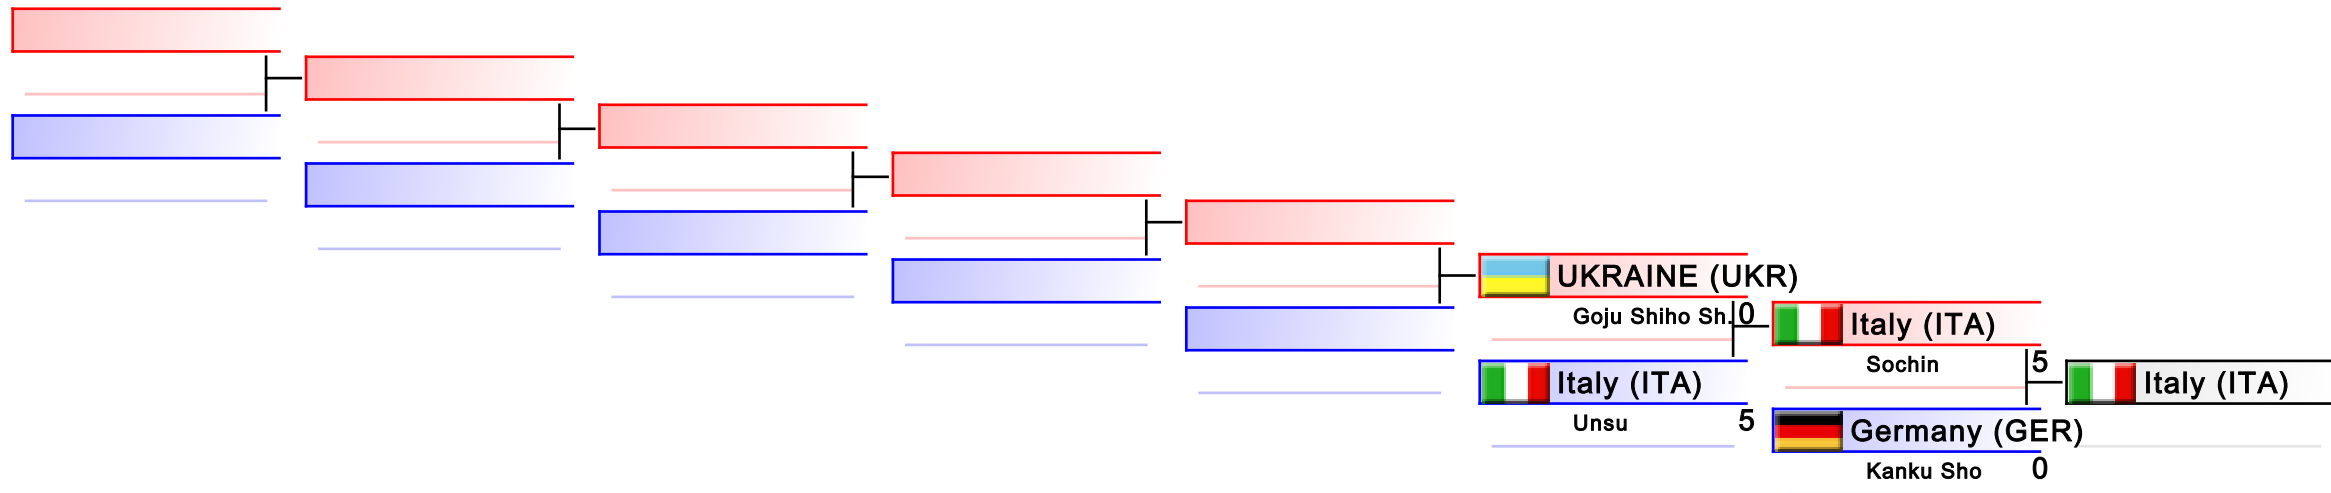

Kata Team Cadet and Junior Male

42nd EKF Junior & Cadet & U21 Championships

WKF Manager (c) WKF and sportdata GmbH & Co KG 2000-2015(2015-10-10 18:21) v 8.4.0 build 1 License: SDIL Sportdata Internal License (expire 2016-01-01)

Tatami
2

Pool
2