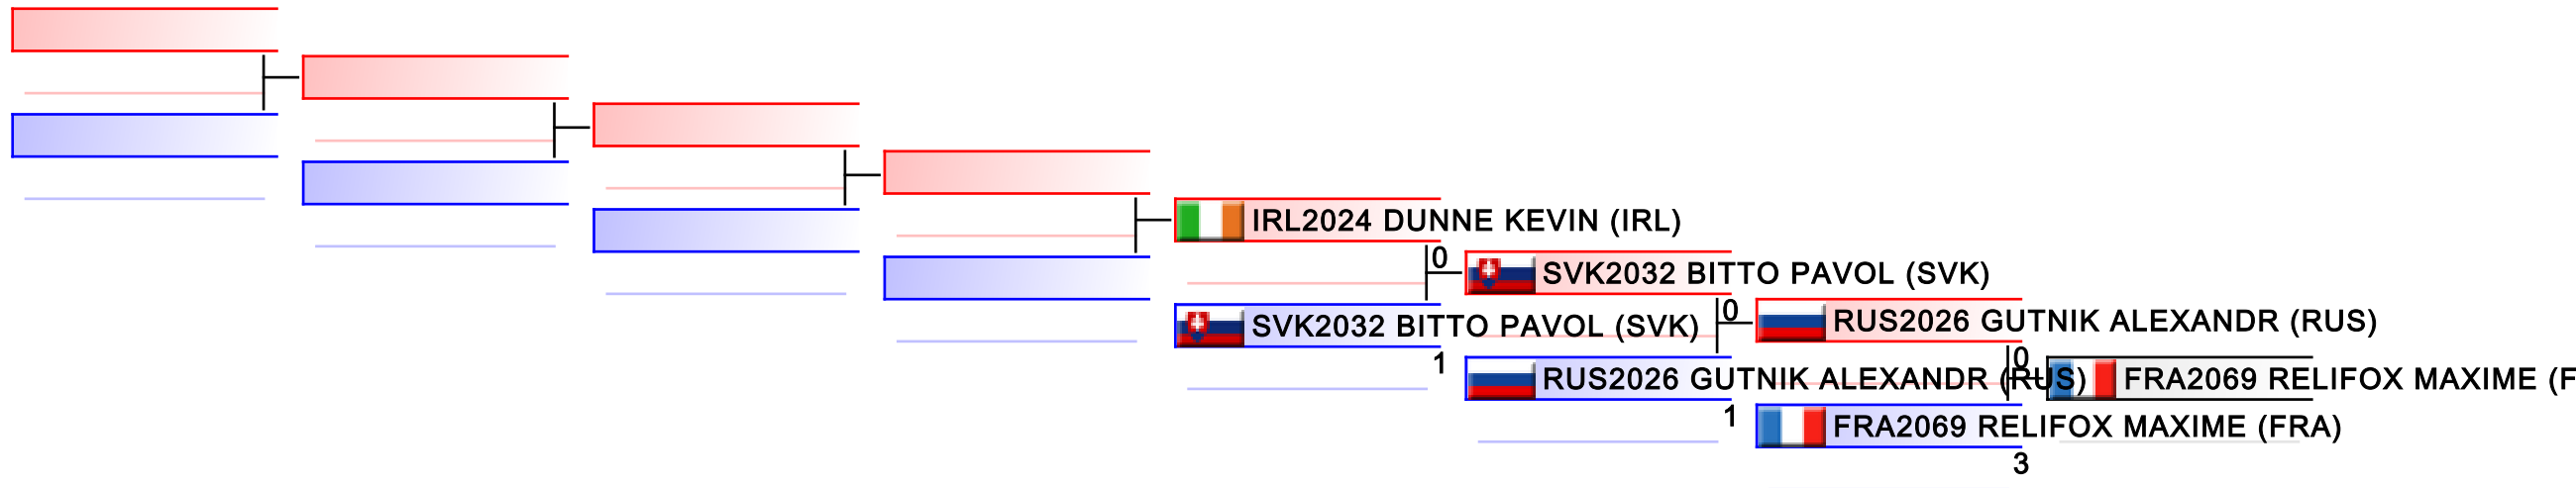

Junior Kumite Male -61 kg

42nd EKF Junior & Cadet & U21 Championships

WKF Manager (c) WKF and sportdata GmbH & Co KG 2000-2015(2015-10-10 18:21) v 8.4.0 build 1 License: SDIL Sportdata Internal License (expire 2016-01-01)

Tatami
1

Pool
1,2