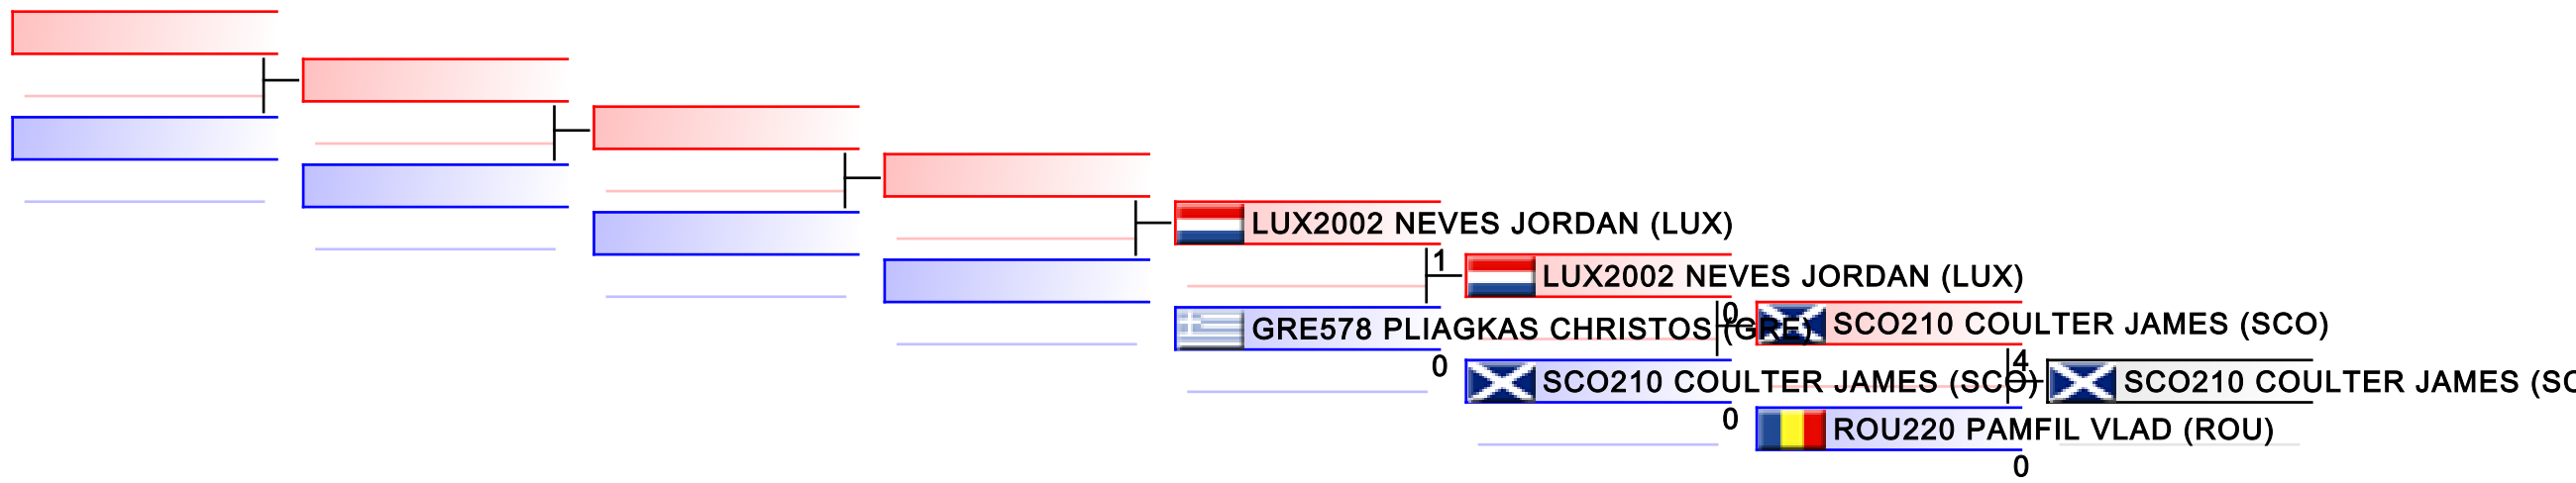

REPECHAGE: Junior Kumite Male -55 kg(1)