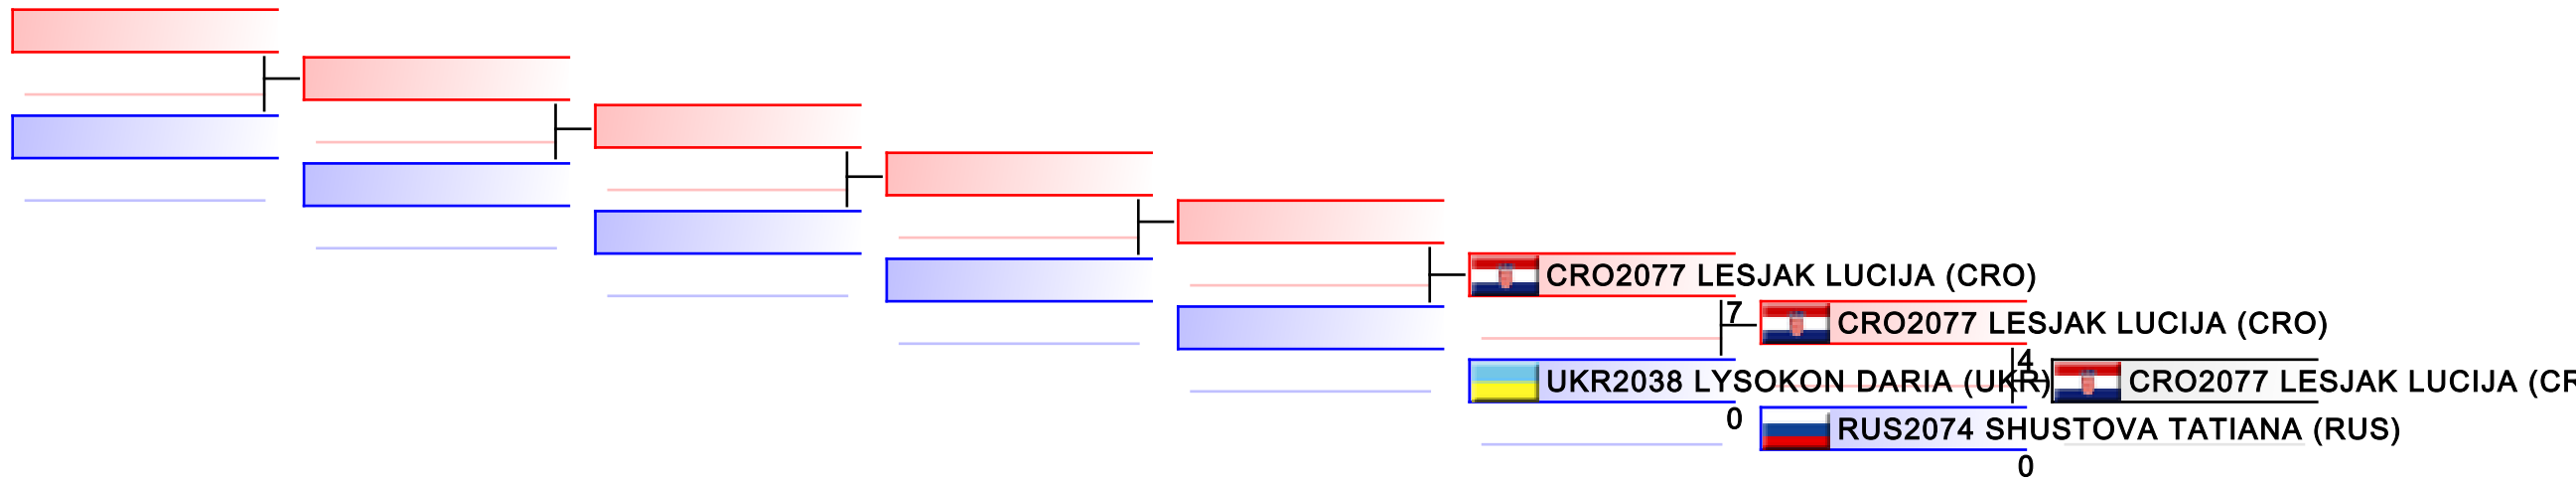

REPECHAGE: Cadet Kumite Female 54+ kg(1,2)