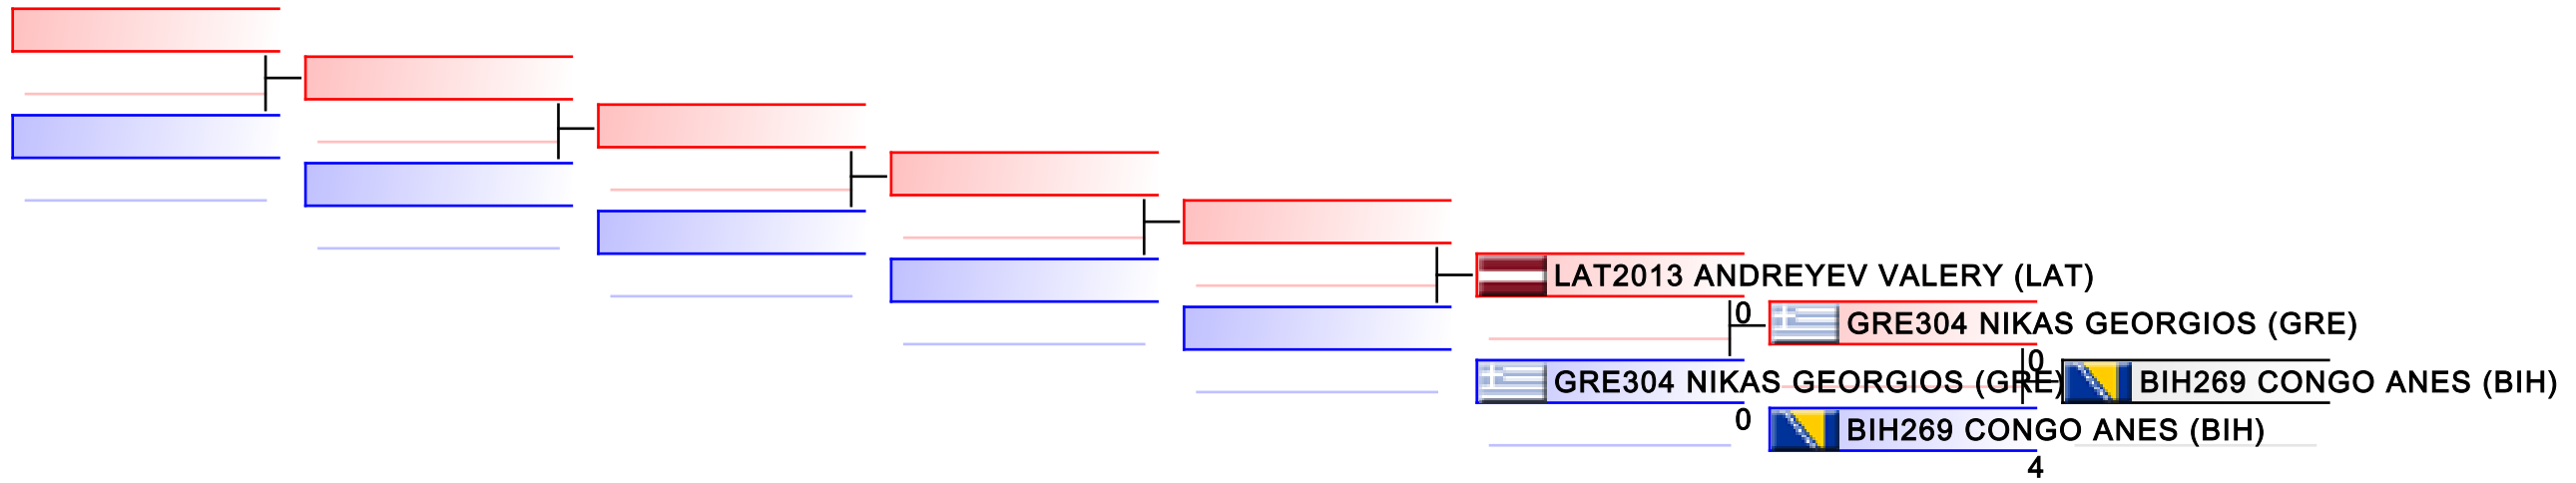

U21 Kumite Male -75 kg

42nd EKF Junior & Cadet & U21 Championships

WKF Manager (c) WKF and sportdata GmbH & Co KG 2000-2015(2015-10-10 18:21) v 8.4.0 build 1 License: SDIL Sportdata Internal License (expire 2016-01-01)

Tatami
3

Pool
1,2