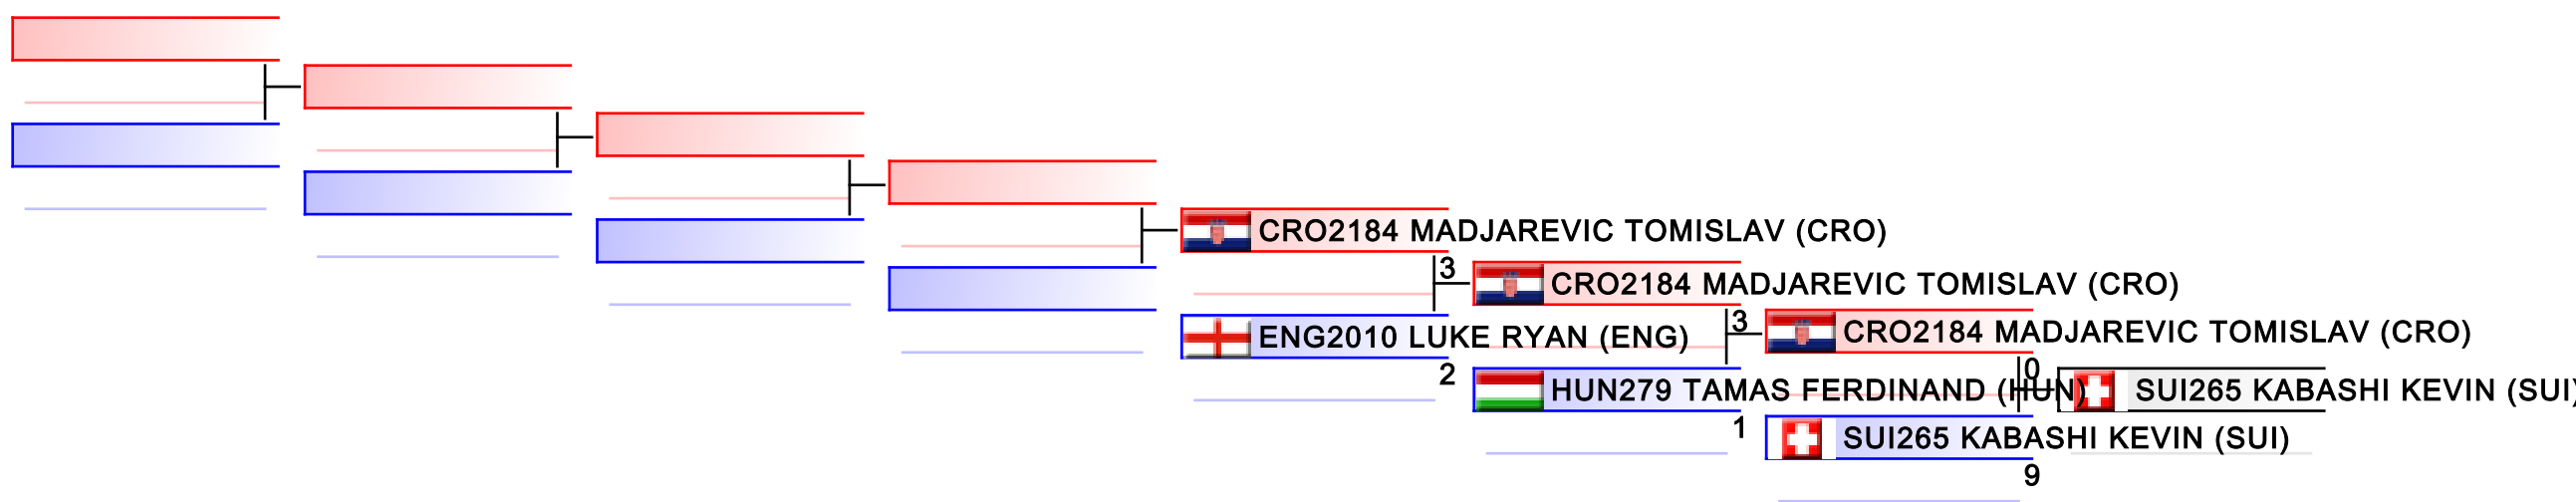

REPECHAGE: Junior Kumite Male -68 kg(2,1)