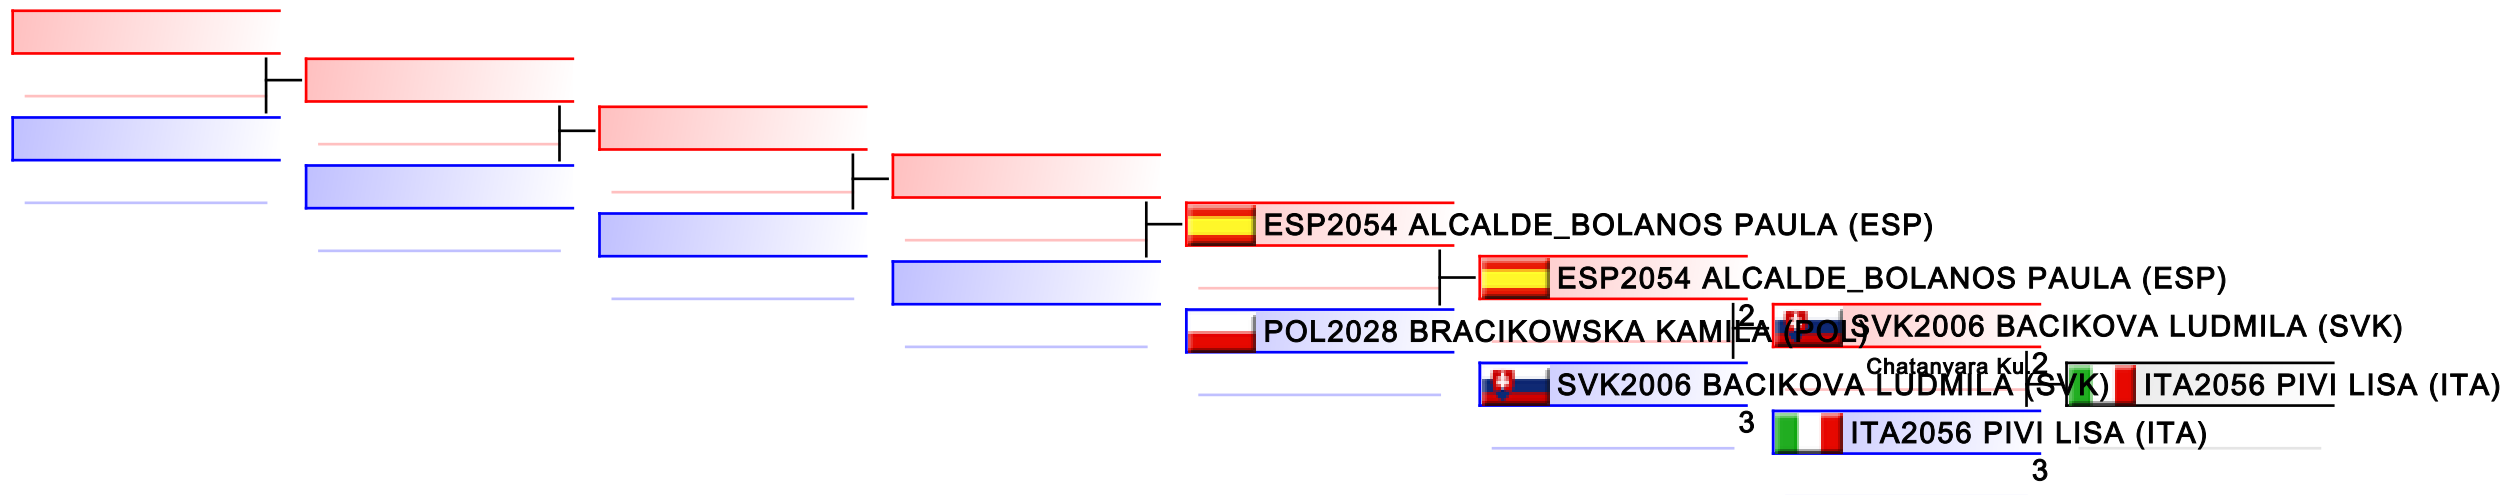

Junior Kata Female

42nd EKF Junior & Cadet & U21 Championships

WKF Manager (c) WKF and sportdata GmbH & Co KG 2000-2015(2015-10-10 18:21) v 8.4.0 build 1 License: SDIL Sportdata Internal License (expire 2016-01-01)

Tatami
2

Pool
2