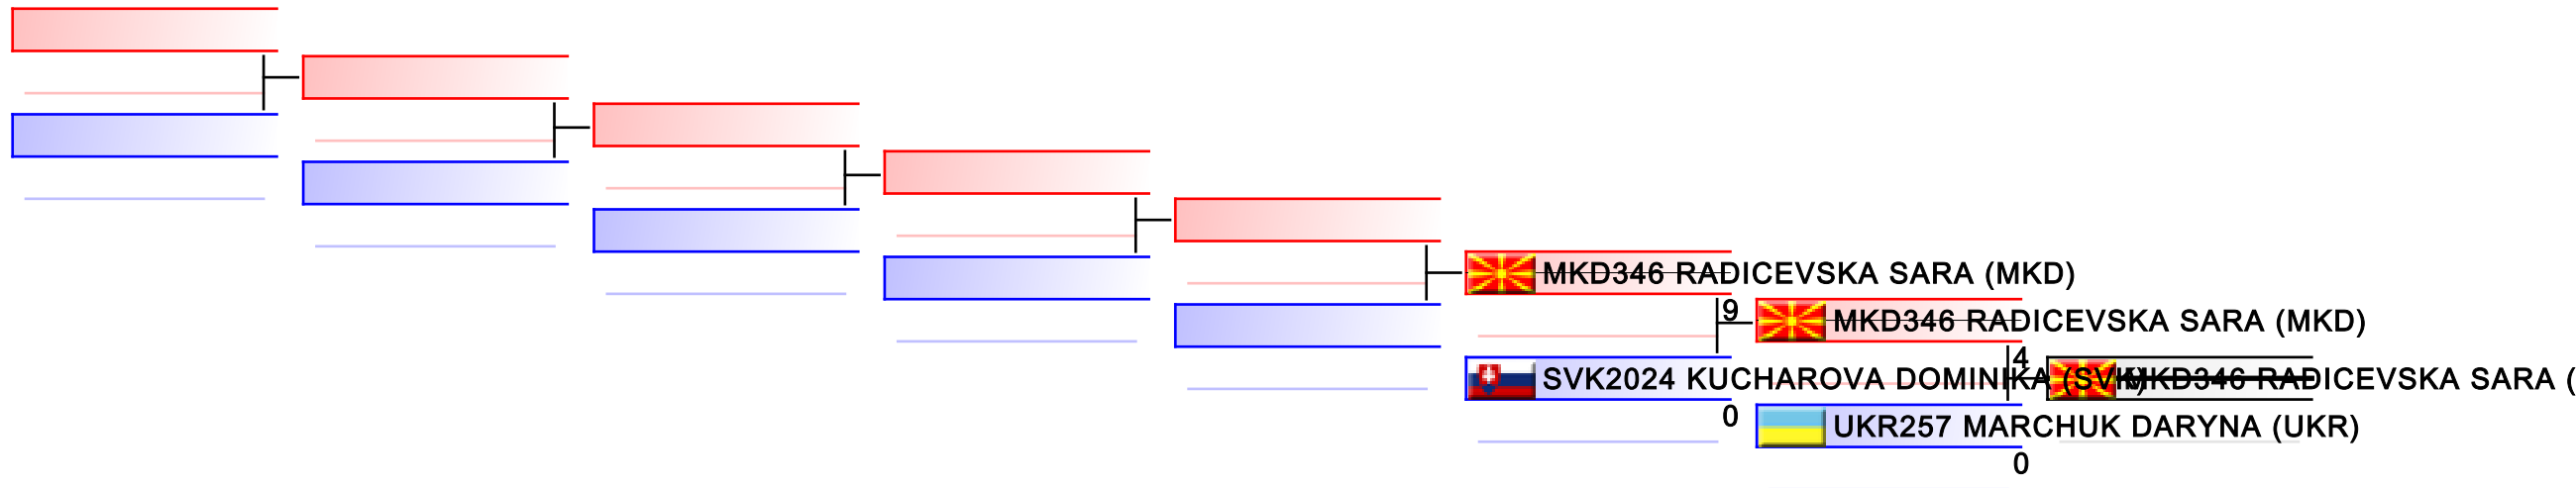

U21 Kumite Female -50 kg

42nd EKF Junior & Cadet & U21 Championships

WKF Manager (c) WKF and sportdata GmbH & Co KG 2000-2015(2015-10-10 18:21) v 8.4.0 build 1 License: SDIL Sportdata Internal License (expire 2016-01-01)

Tatami
5

Pool
1