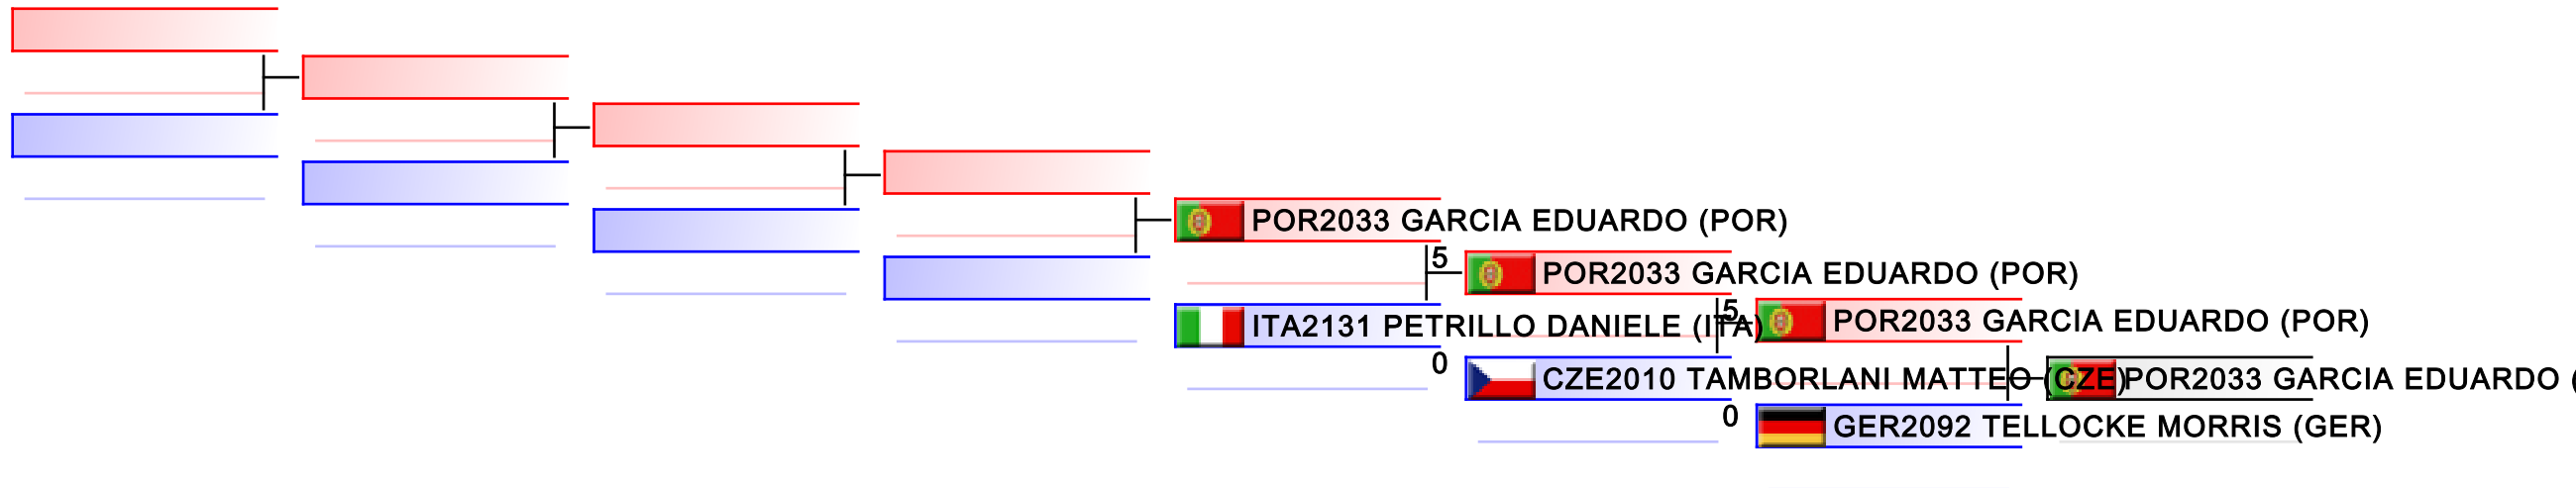

Cadet Kata Male

42nd EKF Junior & Cadet & U21 Championships

WKF Manager (c) WKF and sportdata GmbH & Co KG 2000-2015(2015-10-10 18:21) v 8.4.0 build 1 License: SDIL Sportdata Internal License (expire 2016-01-01)

Tatami
5

Pool
1,2