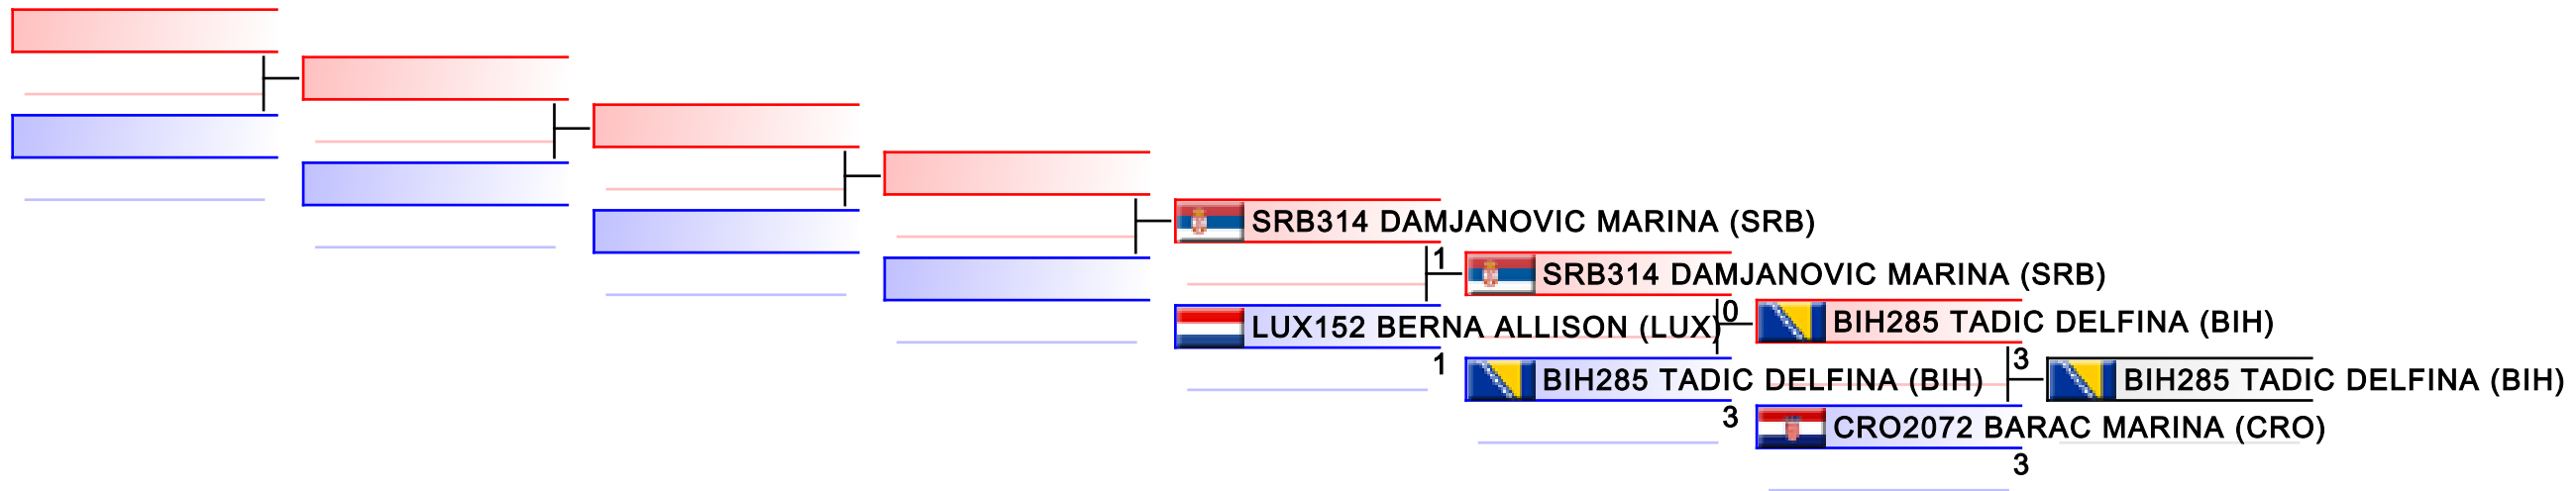

REPECHAGE: Junior Kumite Female -59 kg(1,2)