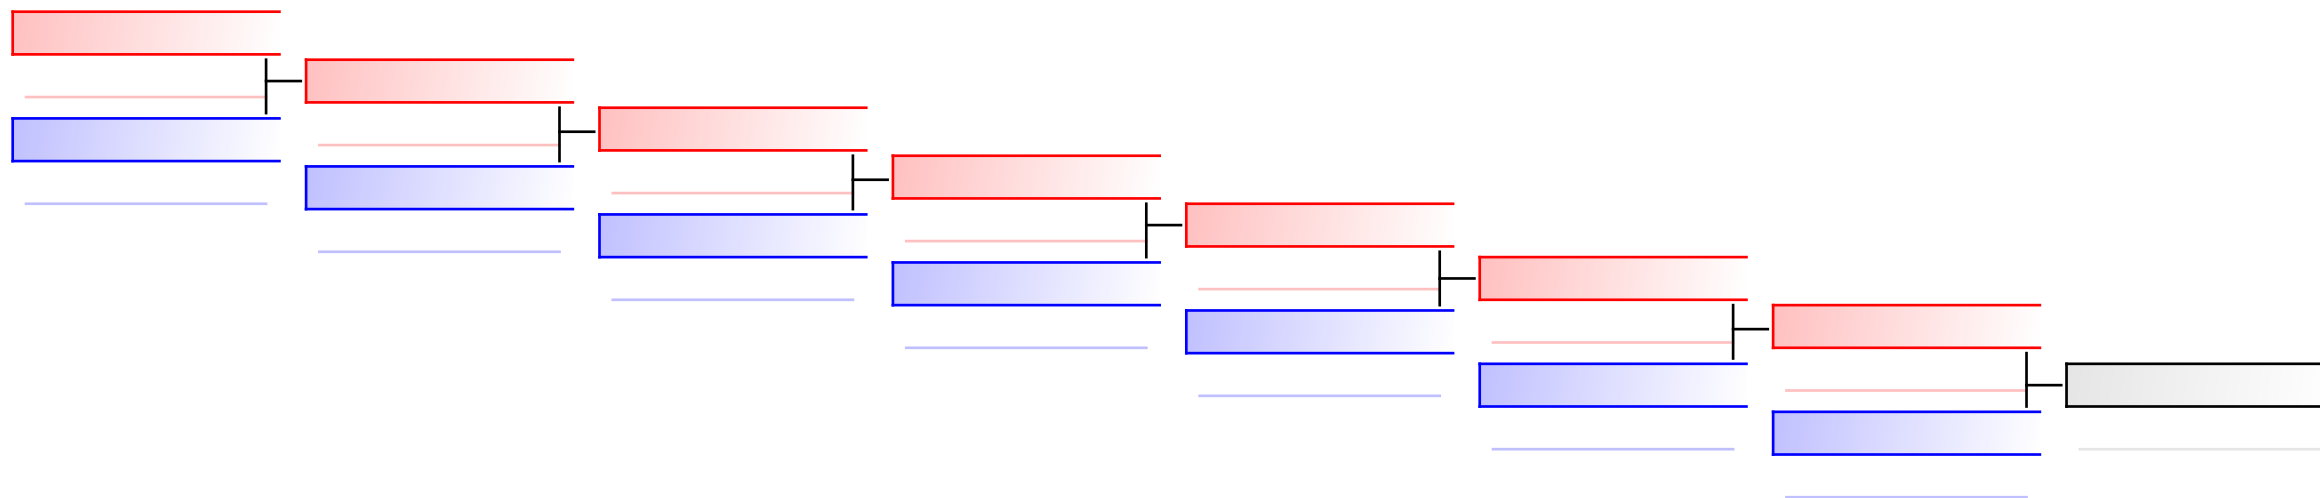

REPECHAGE: Junior Kata Male(2)