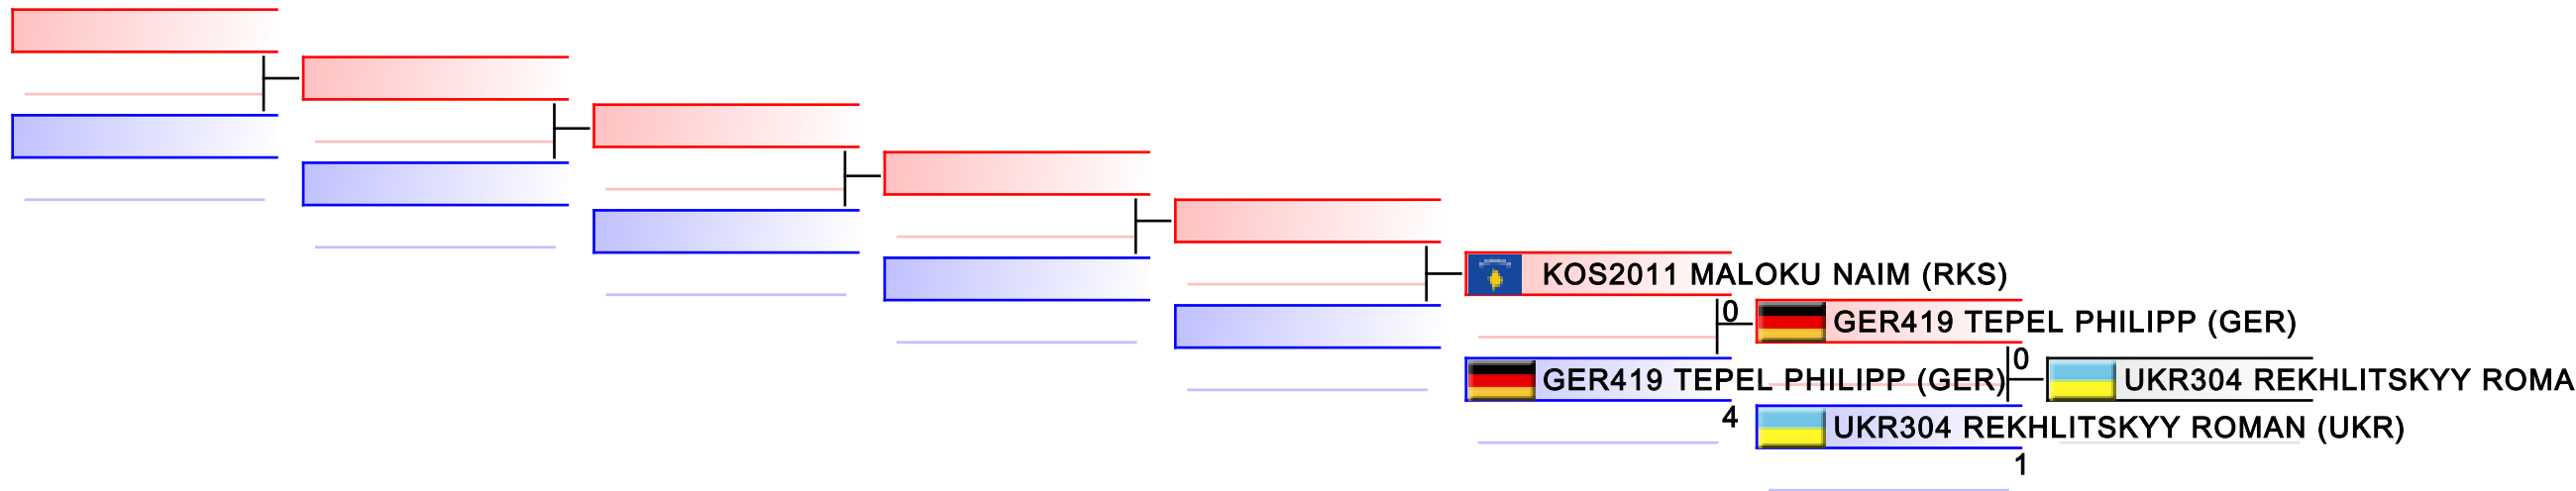

REPECHAGE: U21 Kumite Male -84 kg(1,2)