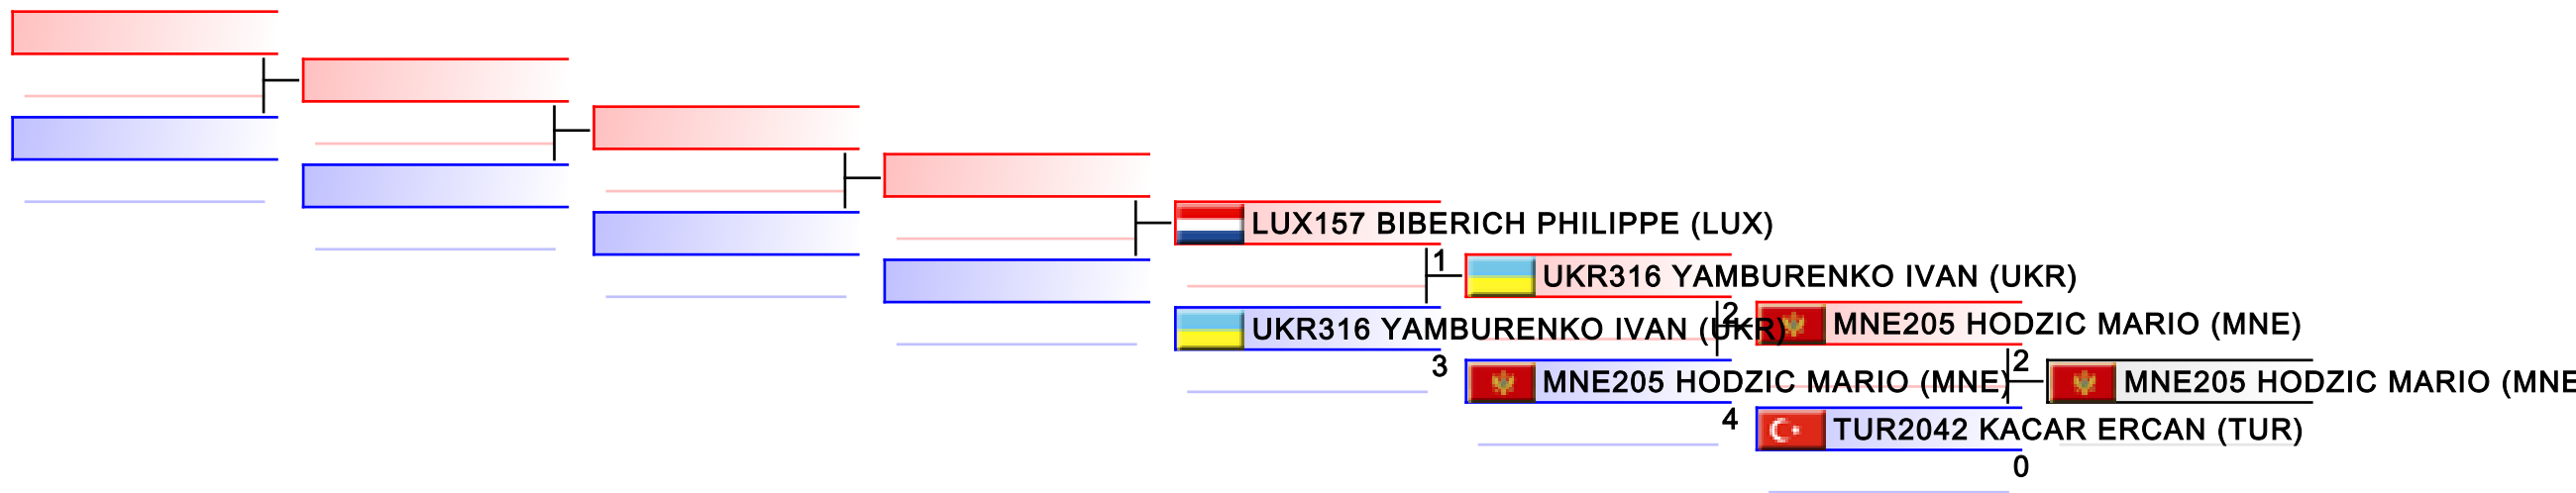

REPECHAGE: Junior Kumite Male -61 kg(1,2)