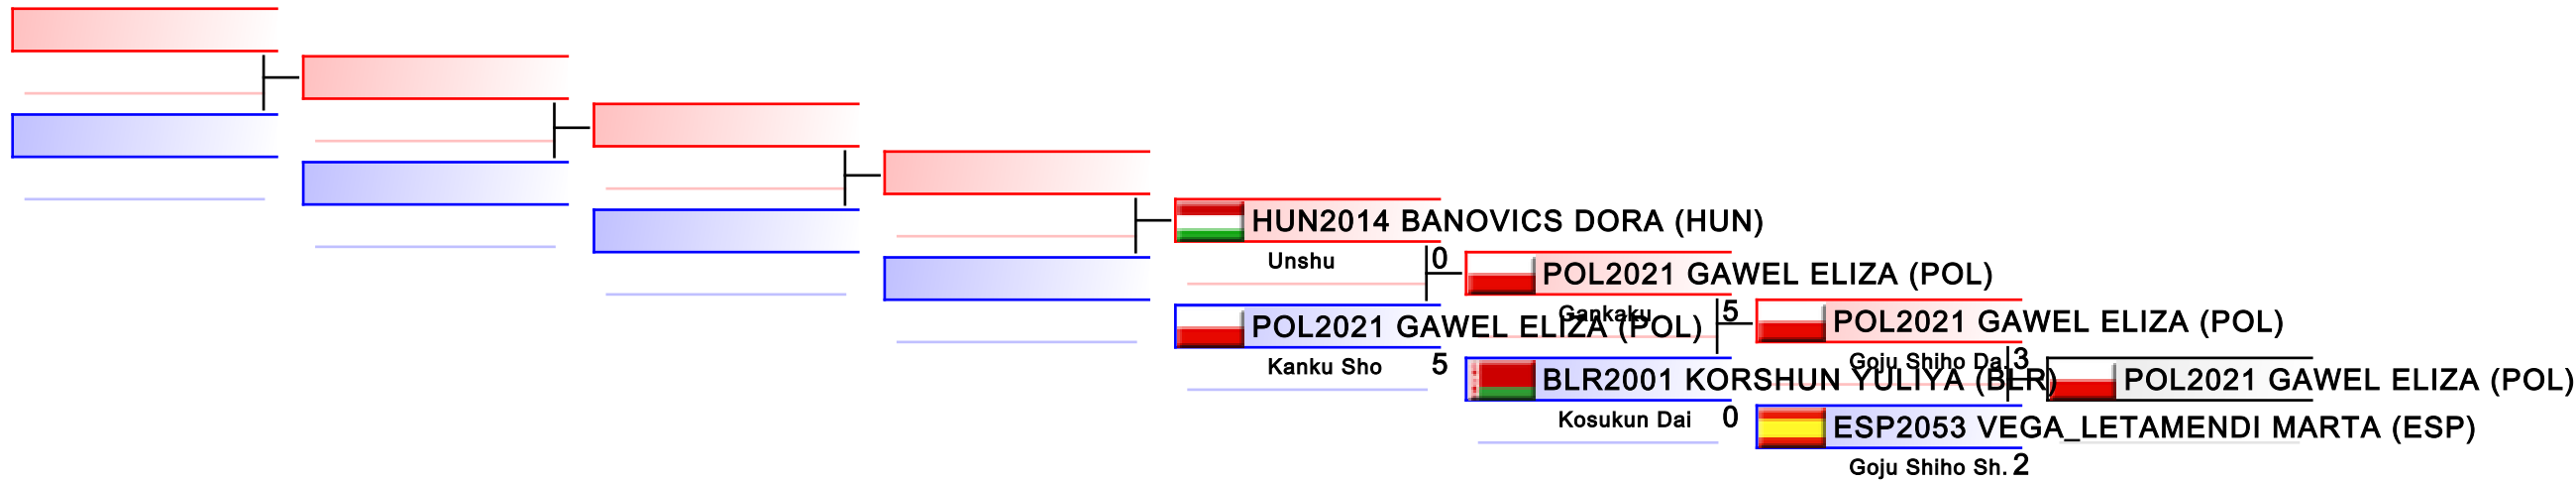

Cadet Kata Female

42nd EKF Junior & Cadet & U21 Championships

WKF Manager (c) WKF and sportdata GmbH & Co KG 2000-2015(2015-10-10 18:21) v 8.4.0 build 1 License: SDIL Sportdata Internal License (expire 2016-01-01)

Tatami
5

Pool
1,2