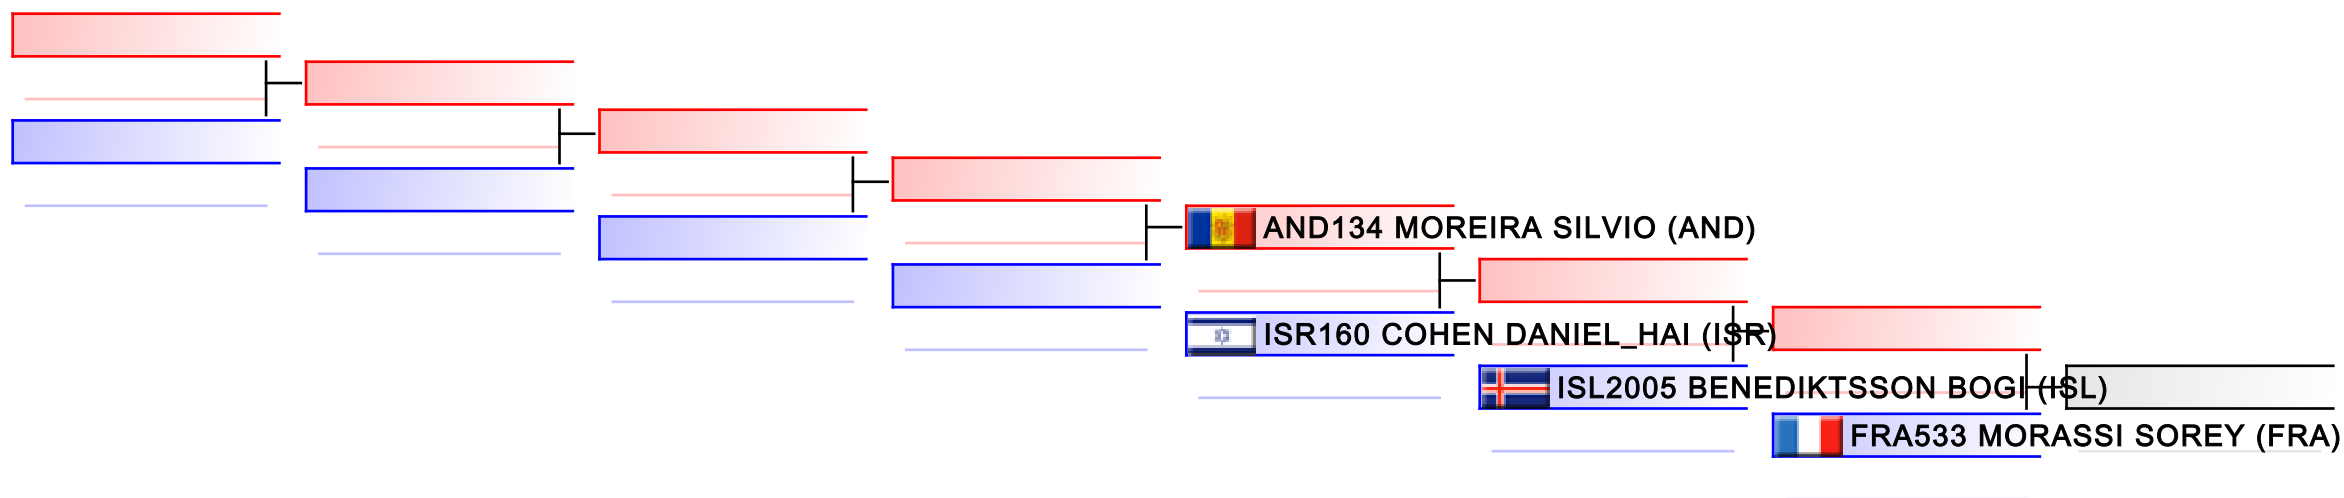

REPECHAGE: Junior Kata Male(1,2)