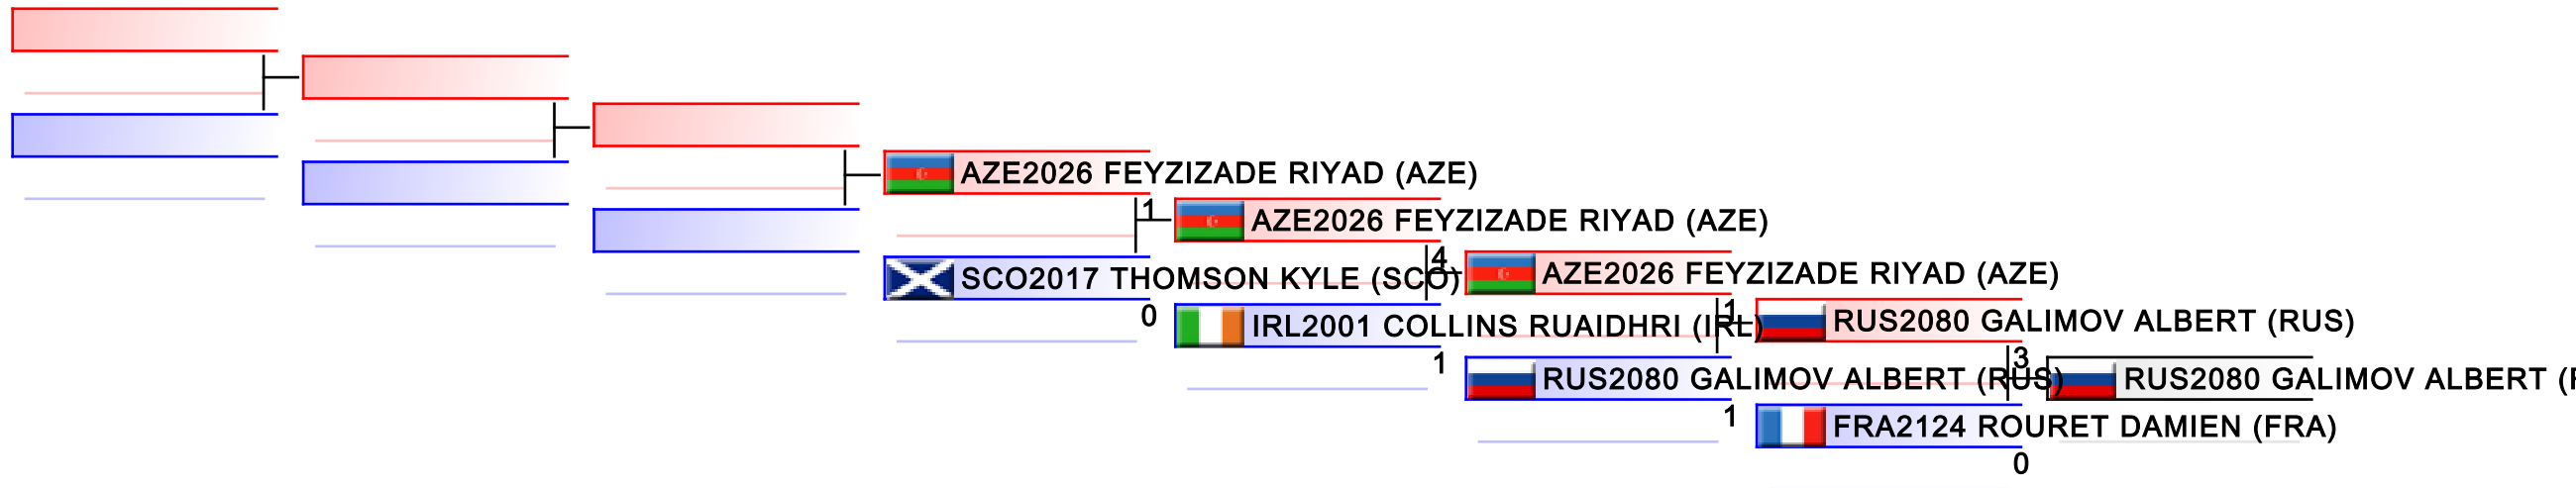

Cadet Kumite Male -63 kg

42nd EKF Junior & Cadet & U21 Championships

WKF Manager (c) WKF and sportdata GmbH & Co KG 2000-2015(2015-10-10 18:21) v 8.4.0 build 1 License: SDIL Sportdata Internal License (expire 2016-01-01)

Tatami
3

Pool
1,2