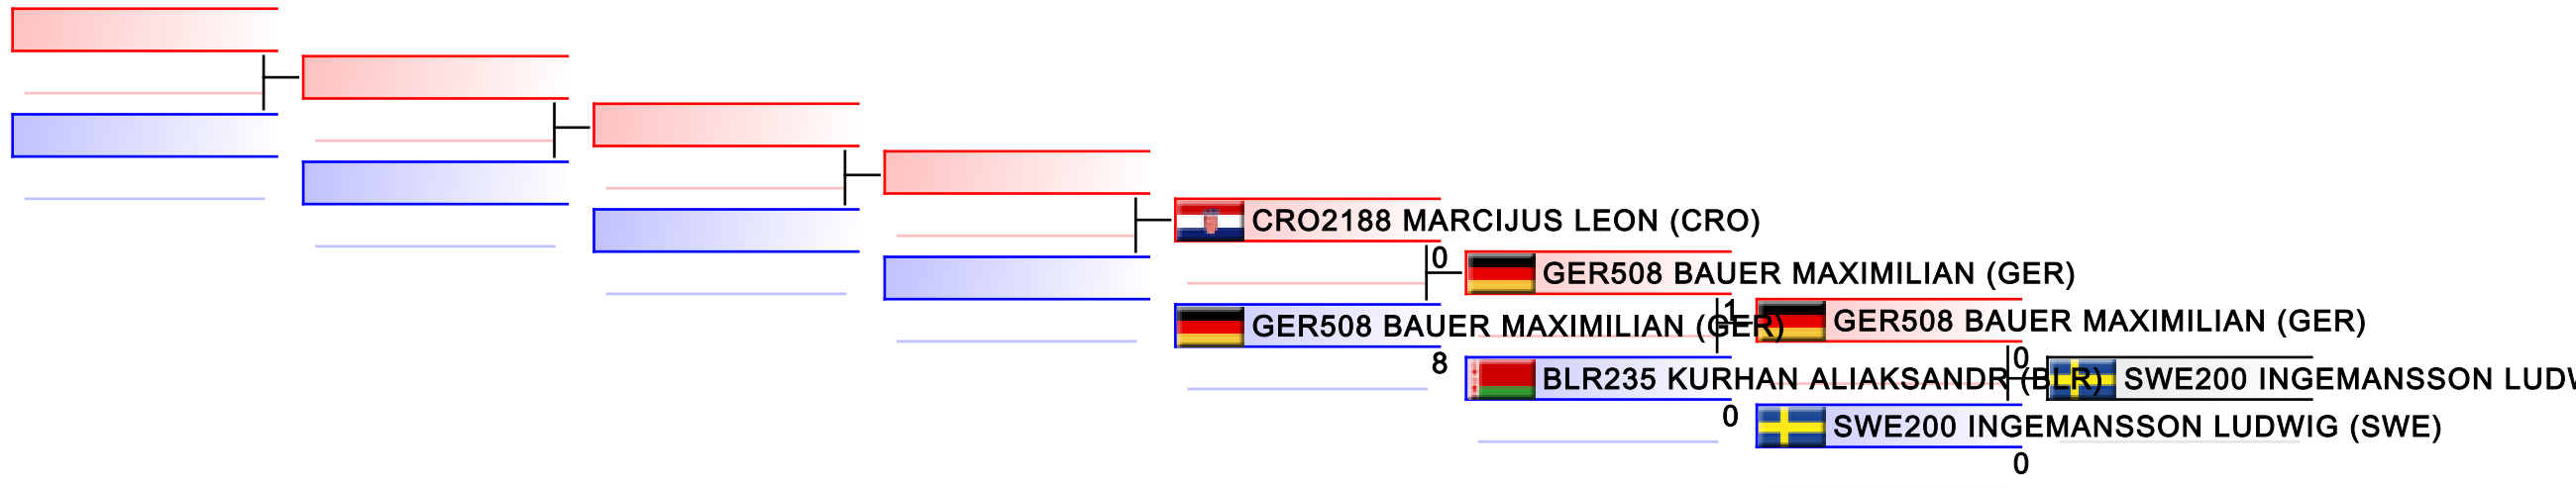

Junior Kumite Male -76 kg

42nd EKF Junior & Cadet & U21 Championships

WKF Manager (c) WKF and sportdata GmbH & Co KG 2000-2015(2015-10-10 18:21) v 8.4.0 build 1 License: SDIL Sportdata Internal License (expire 2016-01-01)

Tatami
1

Pool
1,2