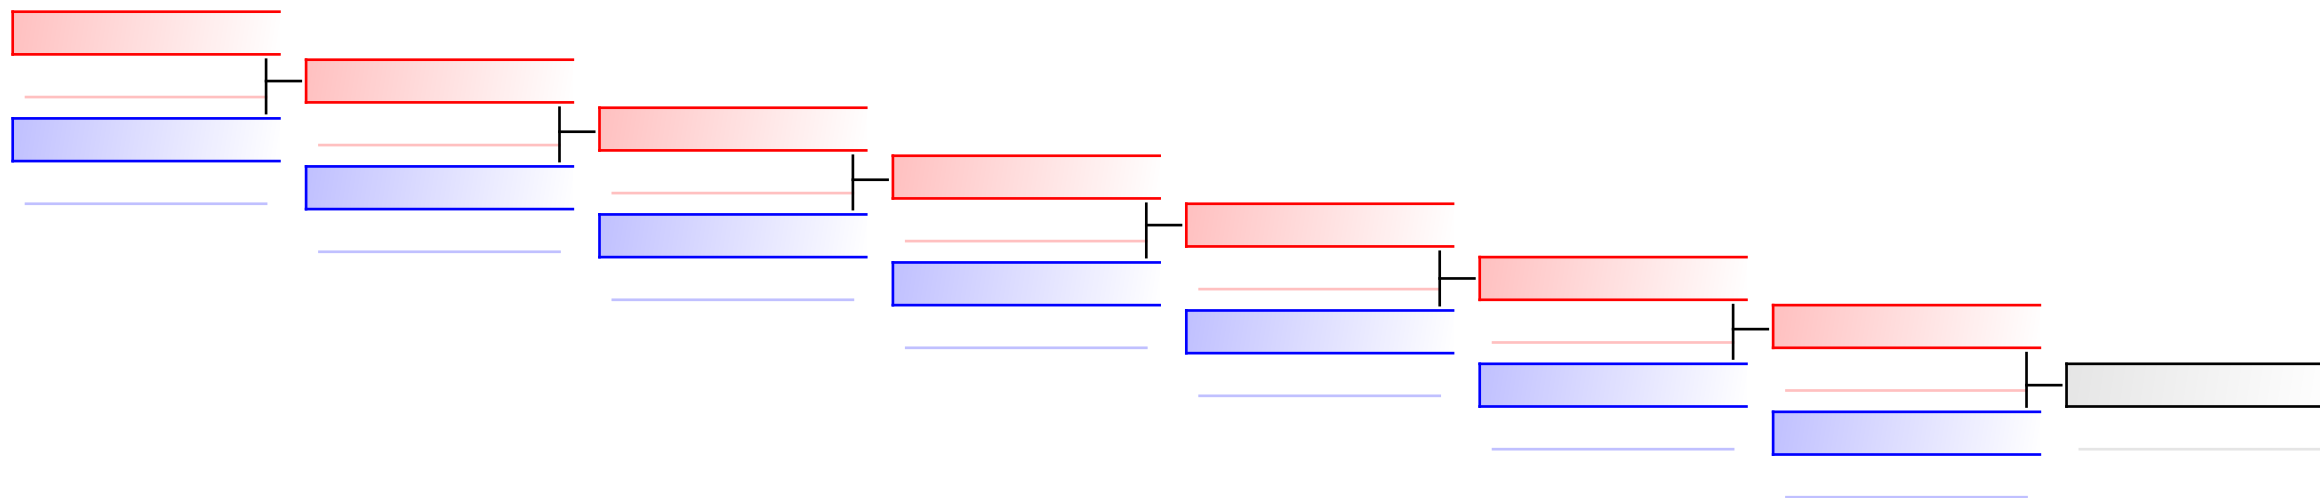

REPECHAGE: Kata Team Cadet and Junior Female(1)