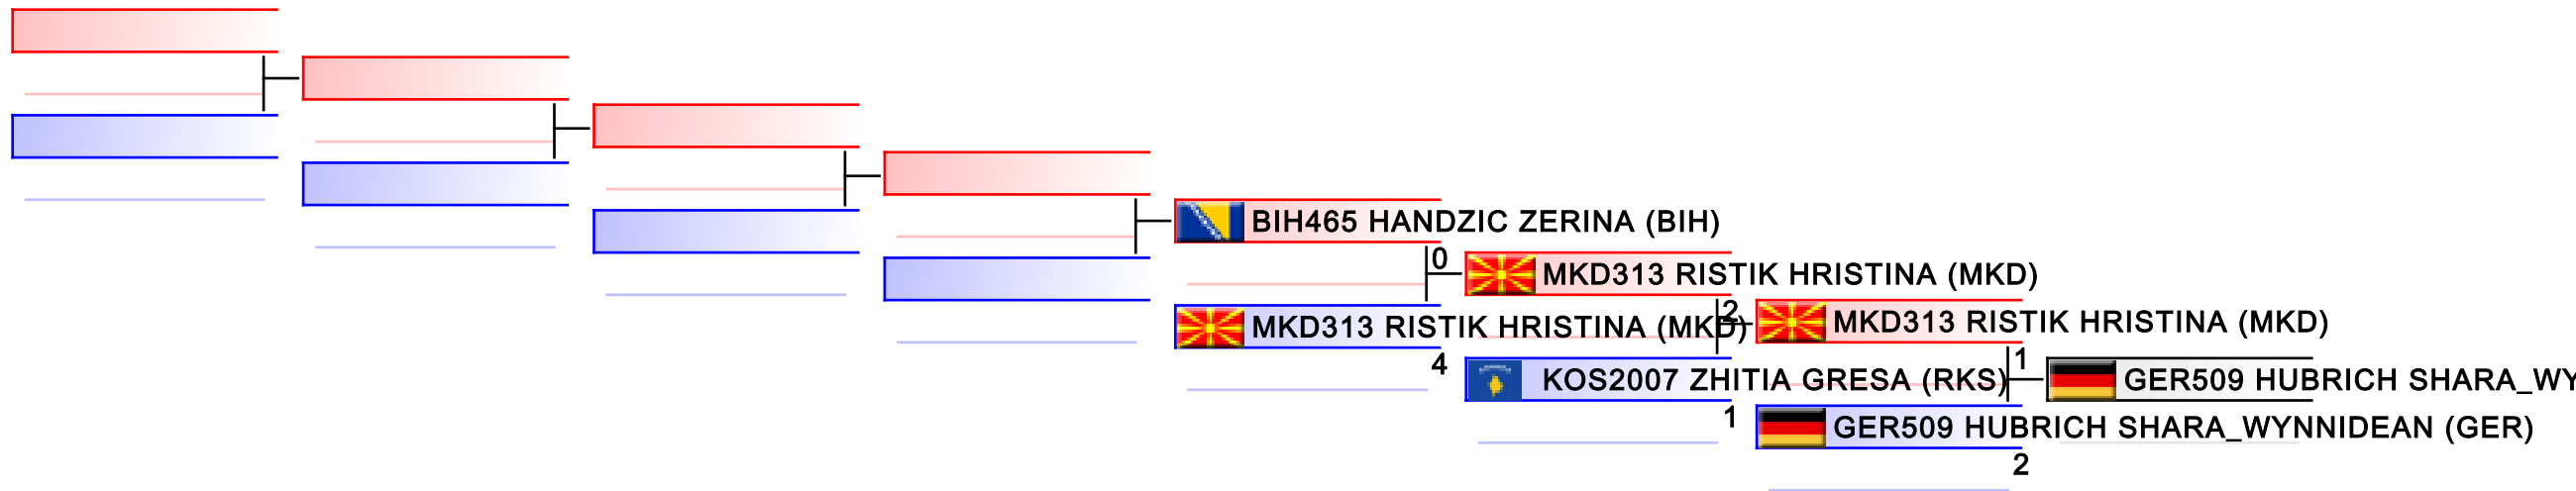

REPECHAGE: Junior Kumite Female -48 kg(1)