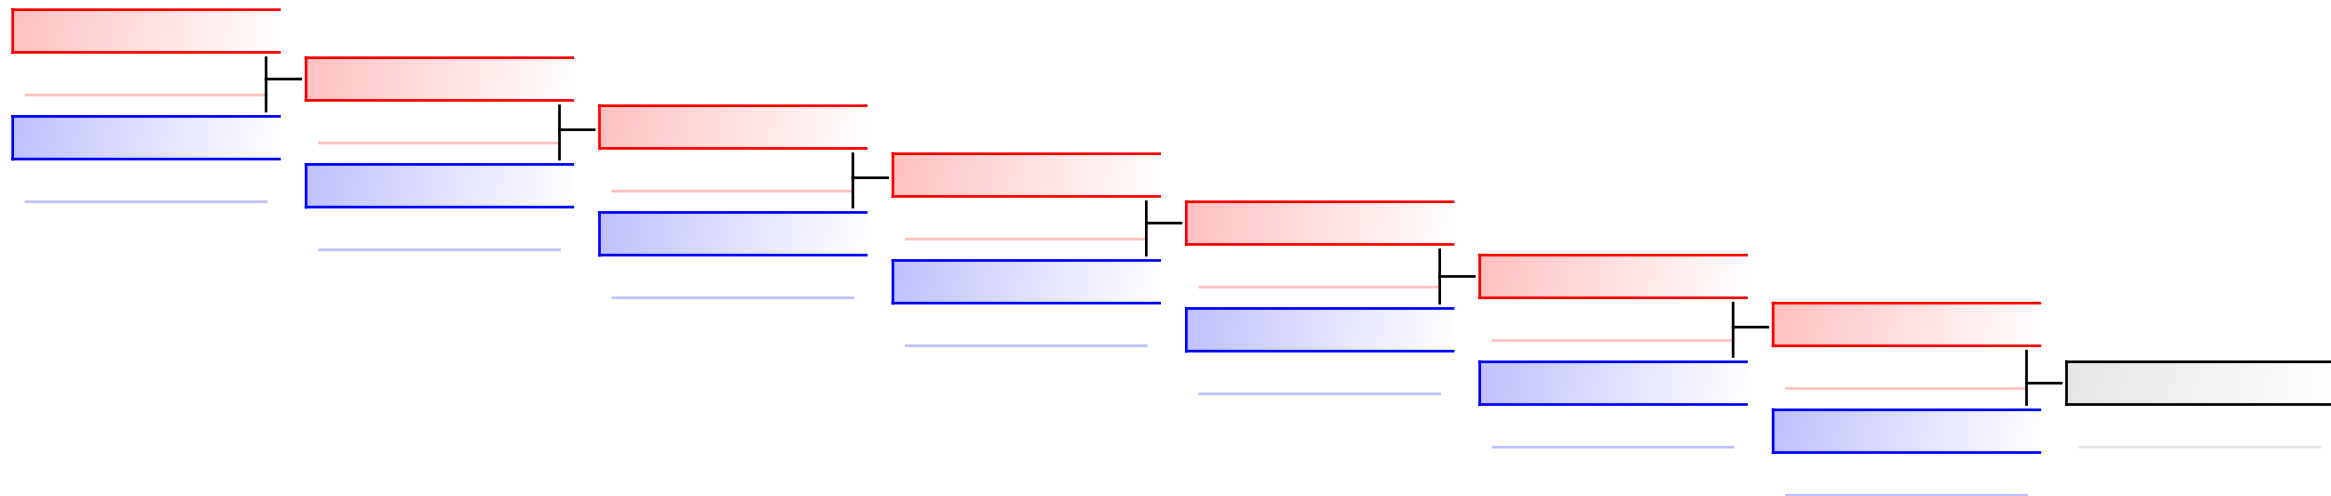

REPECHAGE: Kata Team Cadet and Junior Male(2)