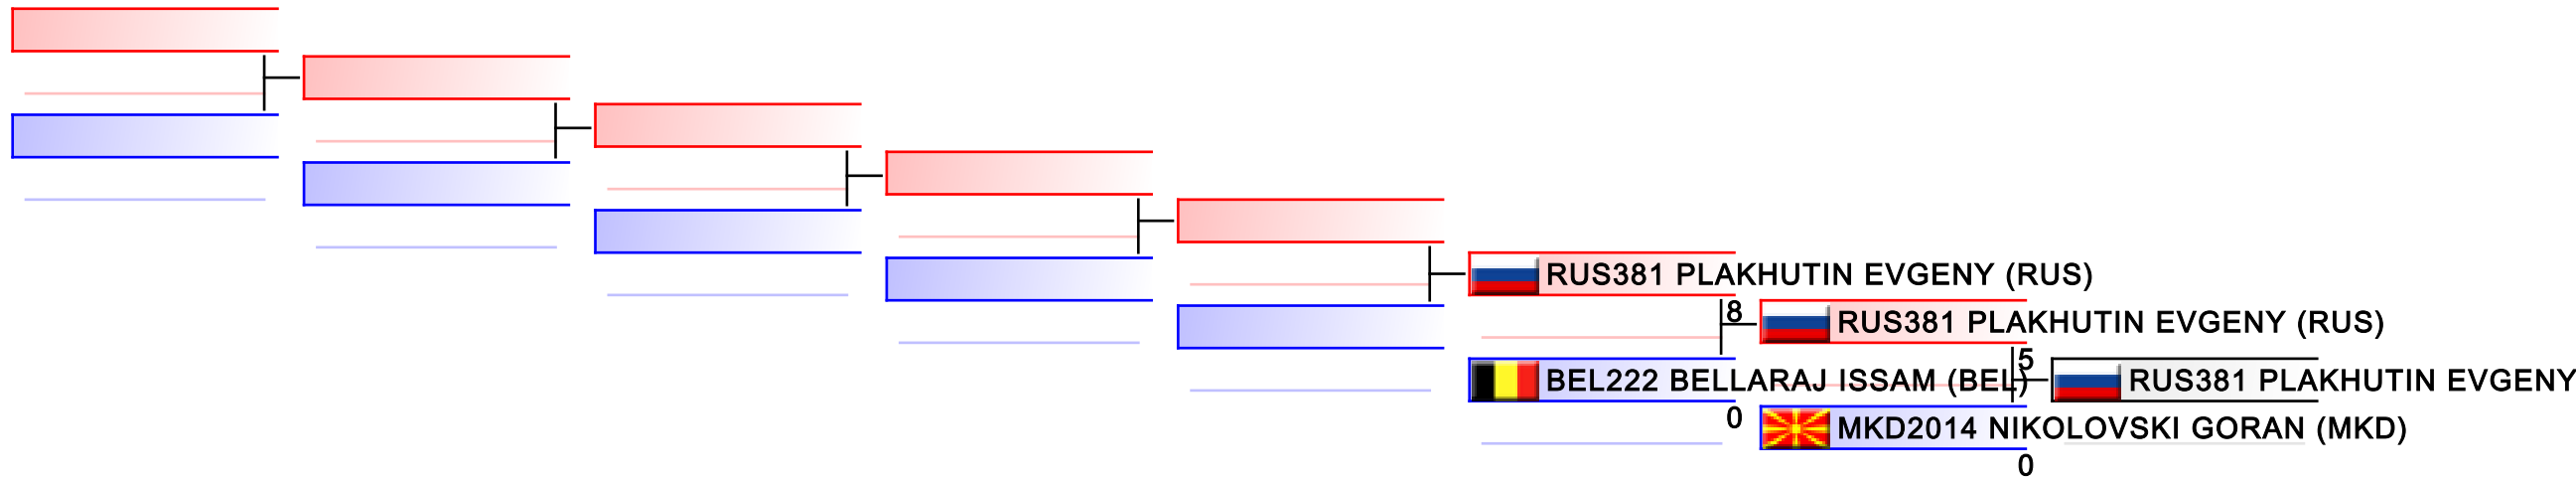

U21 Kumite Male -60 kg

42nd EKF Junior & Cadet & U21 Championships

WKF Manager (c) WKF and sportdata GmbH & Co KG 2000-2015(2015-10-10 18:21) v 8.4.0 build 1 License: SDIL Sportdata Internal License (expire 2016-01-01)

Tatami
5

Pool
1