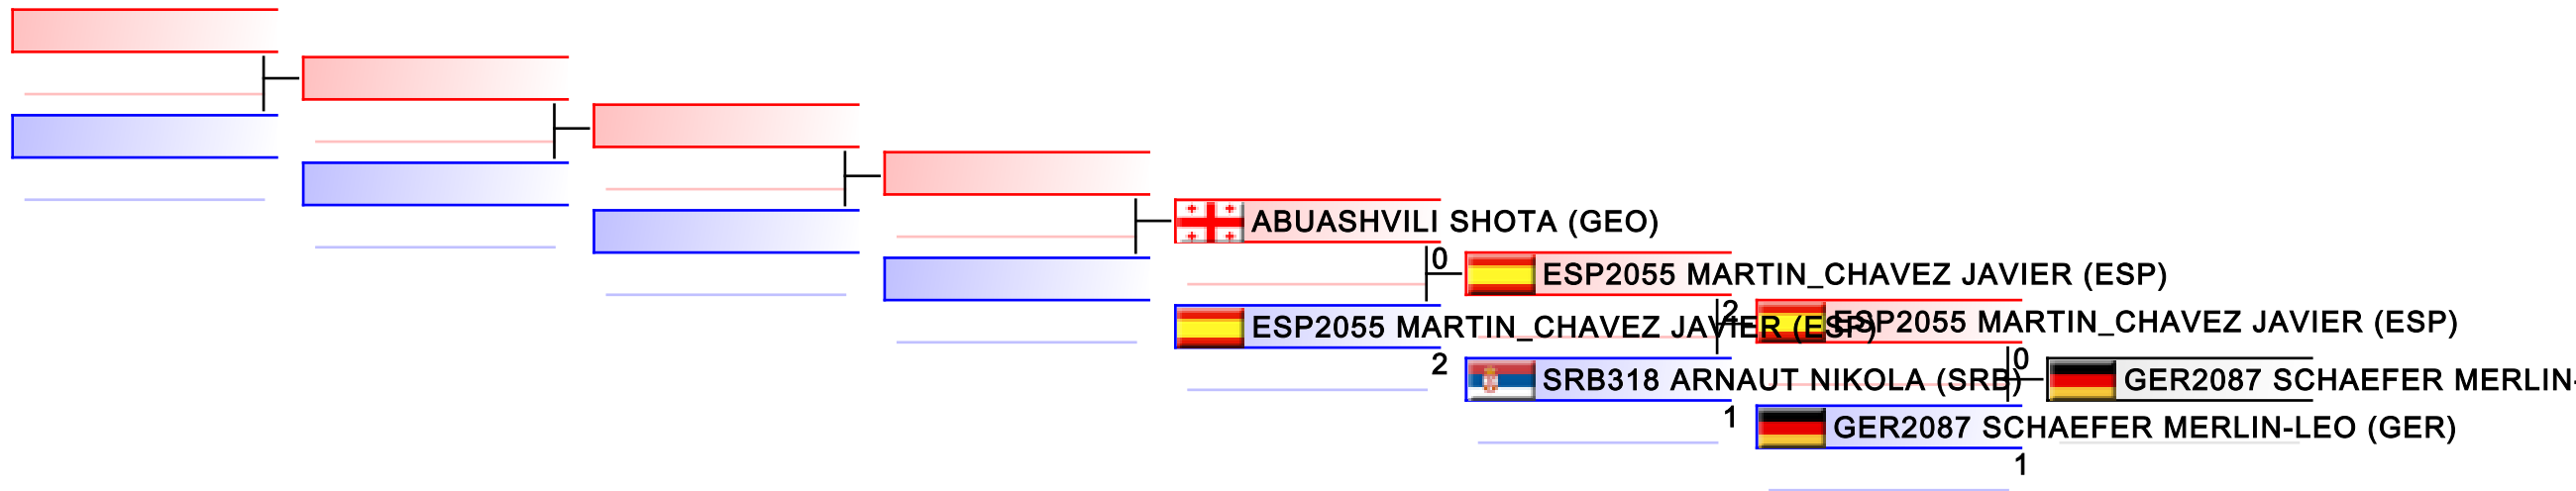

REPECHAGE: Cadet Kumite Male -52 kg(1,2)