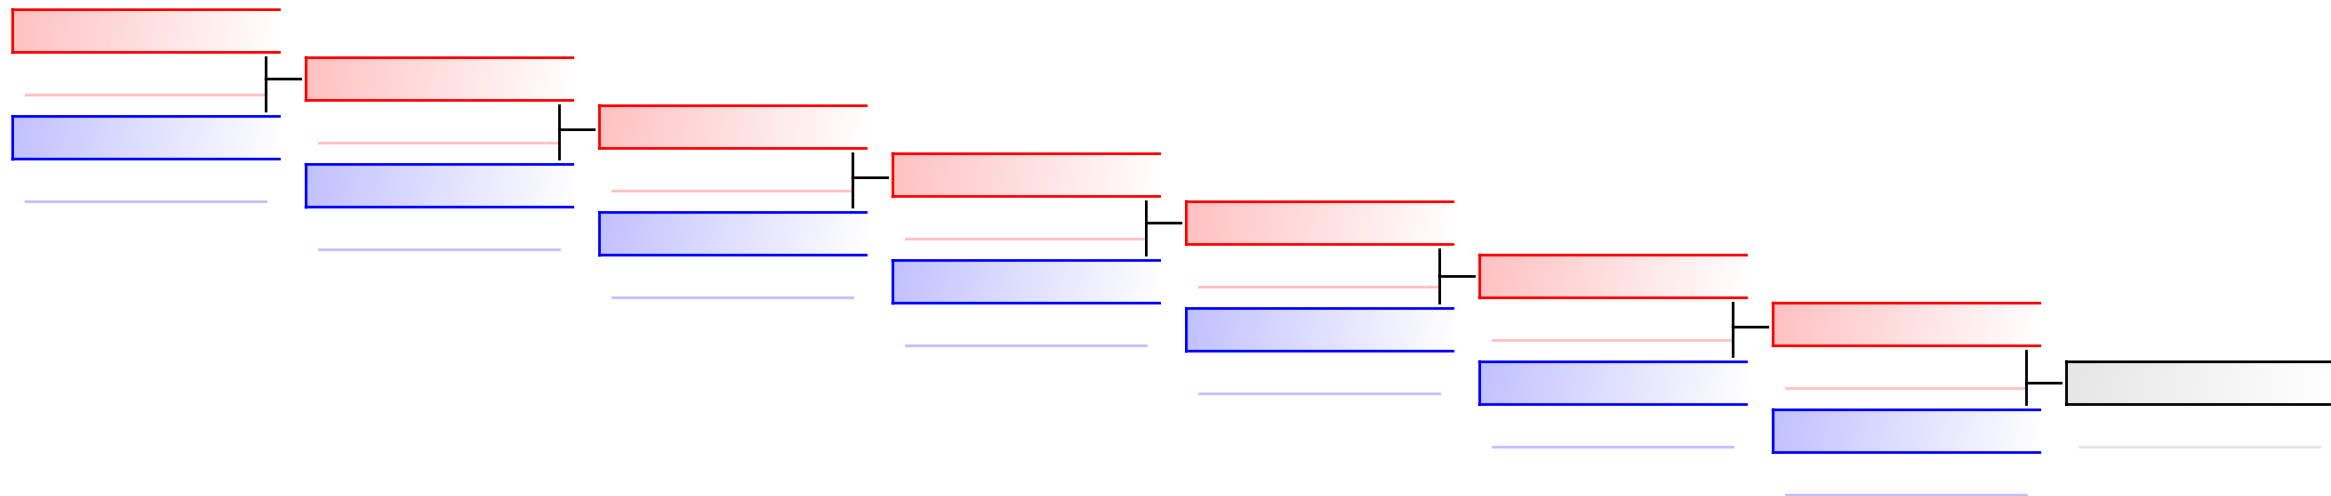

REPECHAGE: Kata Team Cadet and Junior Male(1)