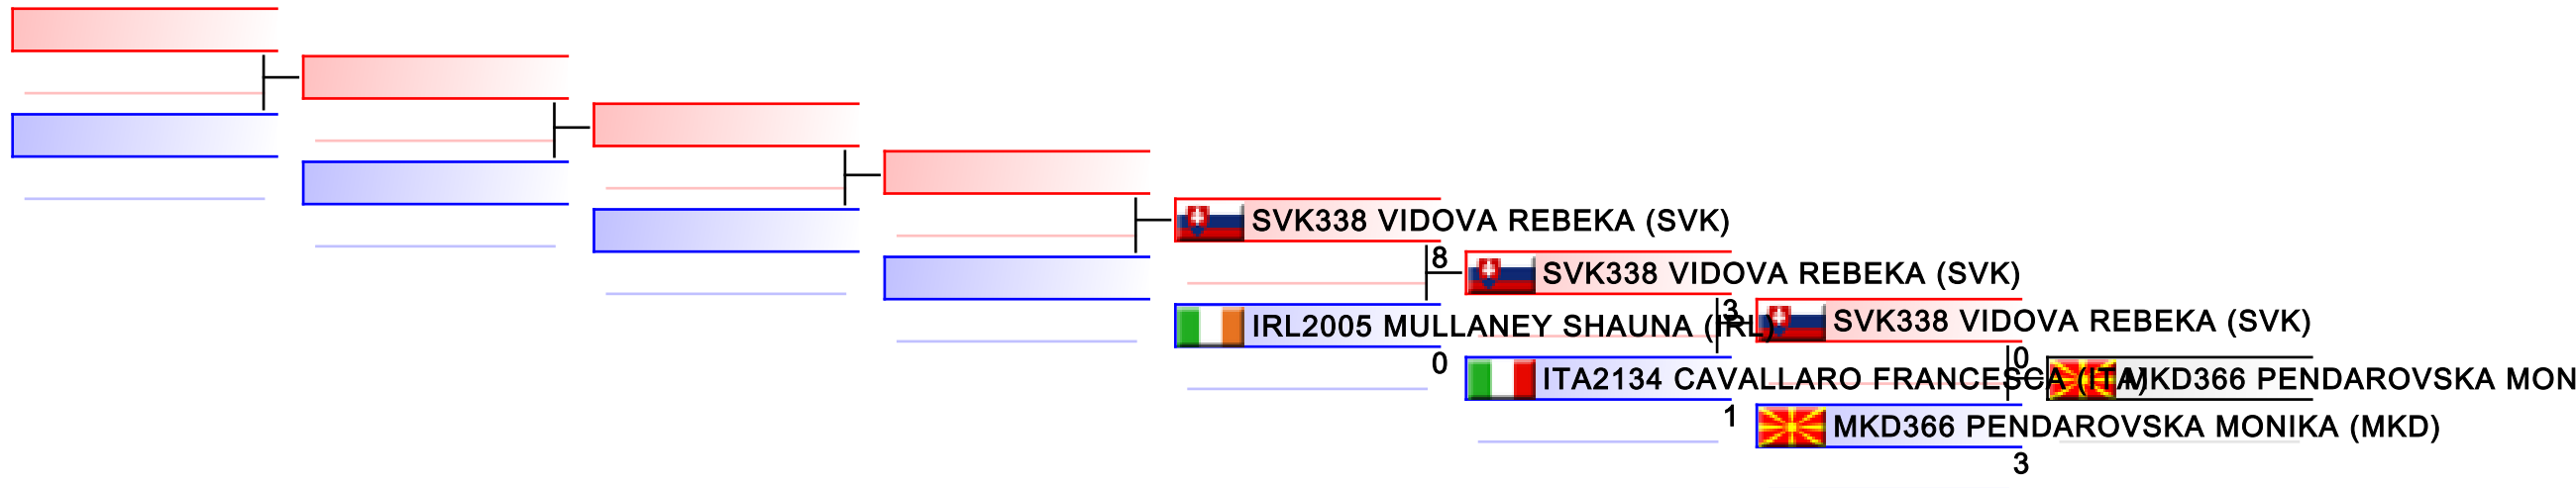

Junior Kumite Female -53 kg

42nd EKF Junior & Cadet & U21 Championships

WKF Manager (c) WKF and sportdata GmbH & Co KG 2000-2015(2015-10-10 18:21) v 8.4.0 build 1 License: SDIL Sportdata Internal License (expire 2016-01-01)

Tatami
2

Pool
1,2