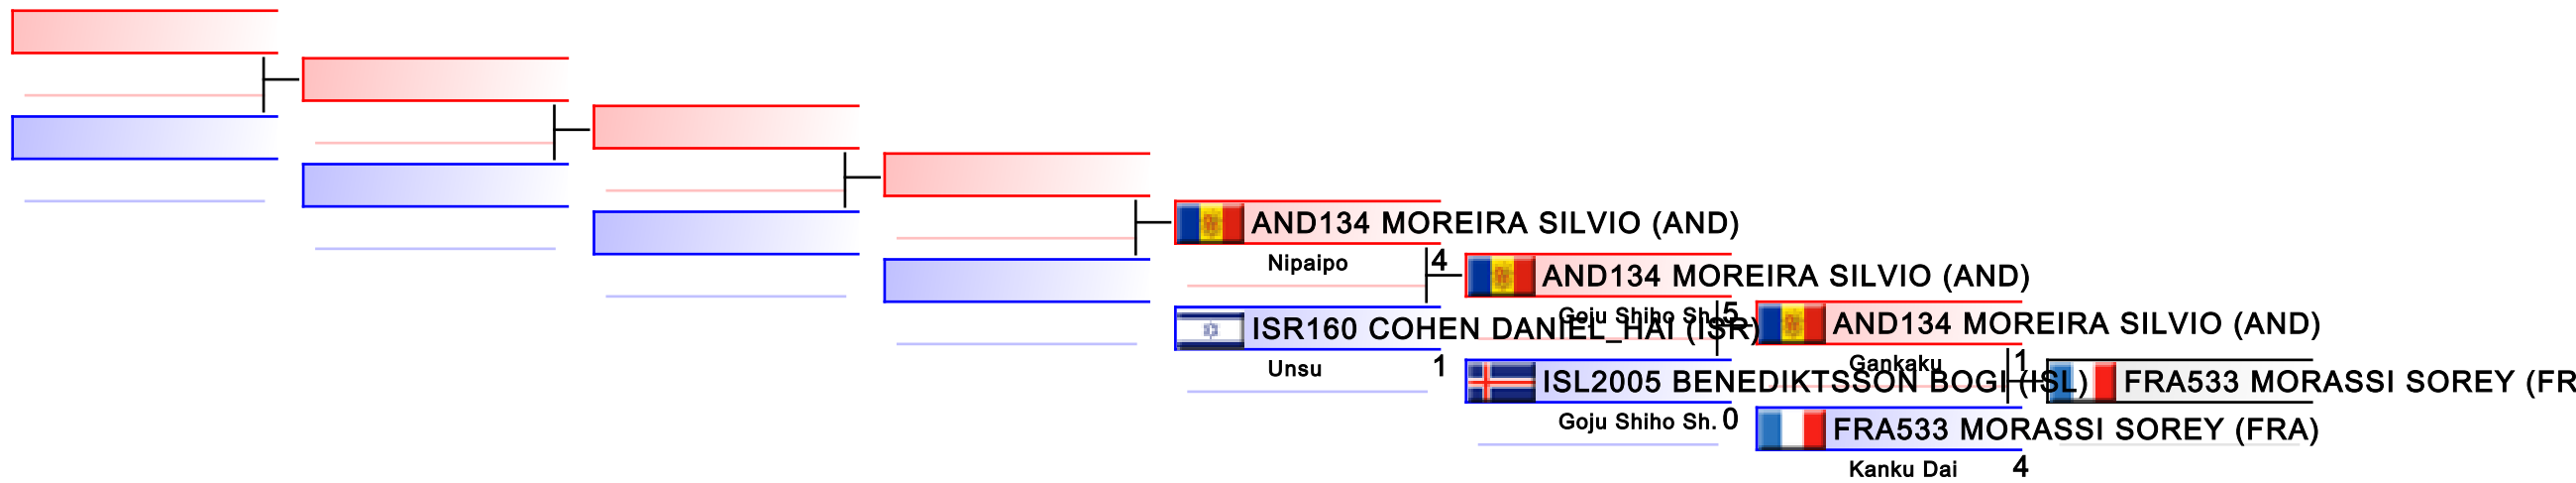

Junior Kata Male

42nd EKF Junior & Cadet & U21 Championships

WKF Manager (c) WKF and sportdata GmbH & Co KG 2000-2015(2015-10-10 18:21) v 8.4.0 build 1 License: SDIL Sportdata Internal License (expire 2016-01-01)

Tatami
1

Pool
2