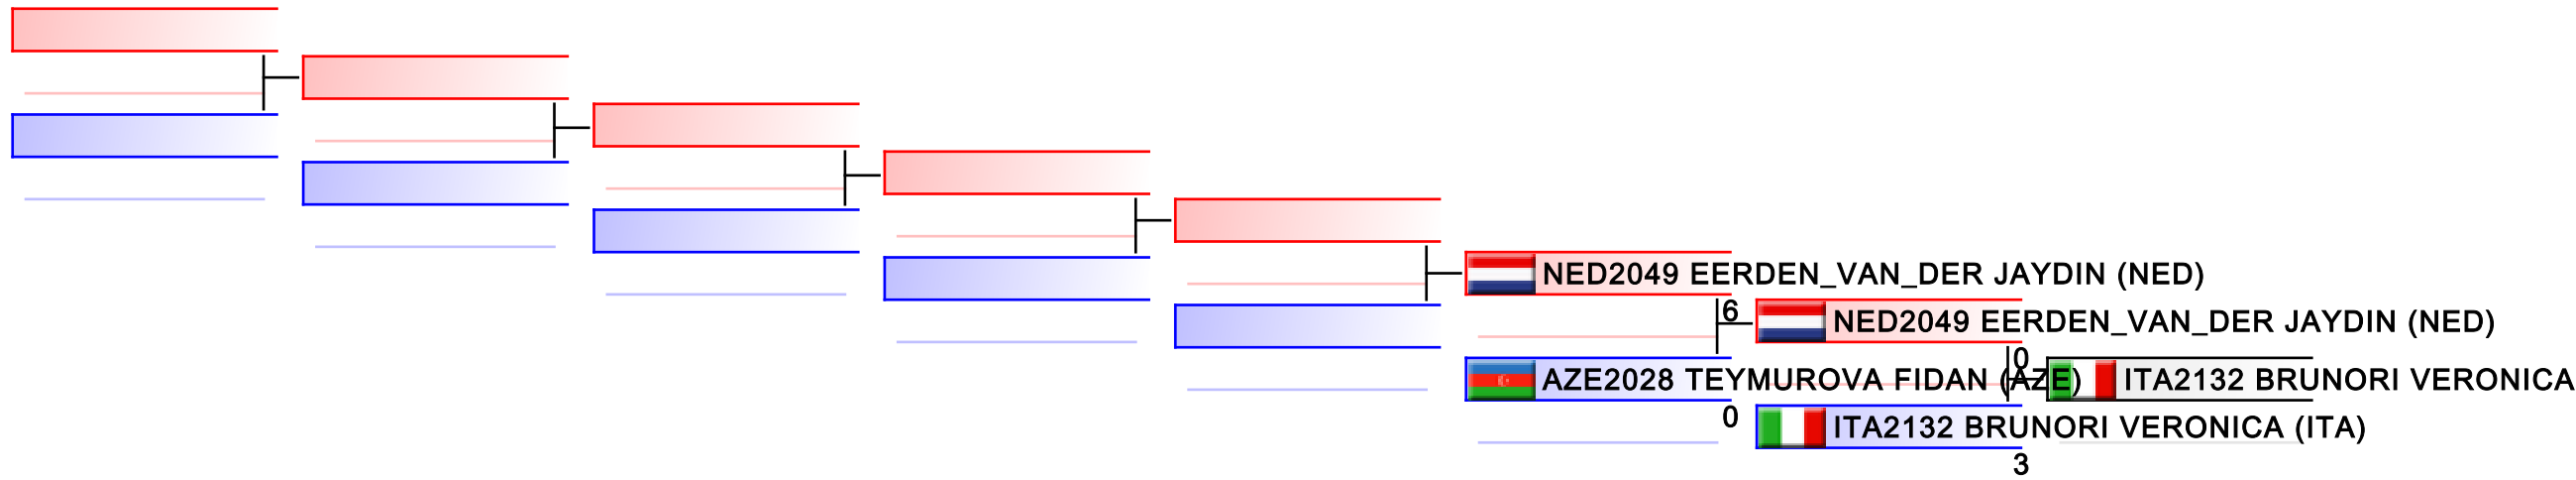

Cadet Kumite Female -47 kg

42nd EKF Junior & Cadet & U21 Championships

WKF Manager (c) WKF and sportdata GmbH & Co KG 2000-2015(2015-10-10 18:21) v 8.4.0 build 1 License: SDIL Sportdata Internal License (expire 2016-01-01)

Tatami
4

Pool
1,2