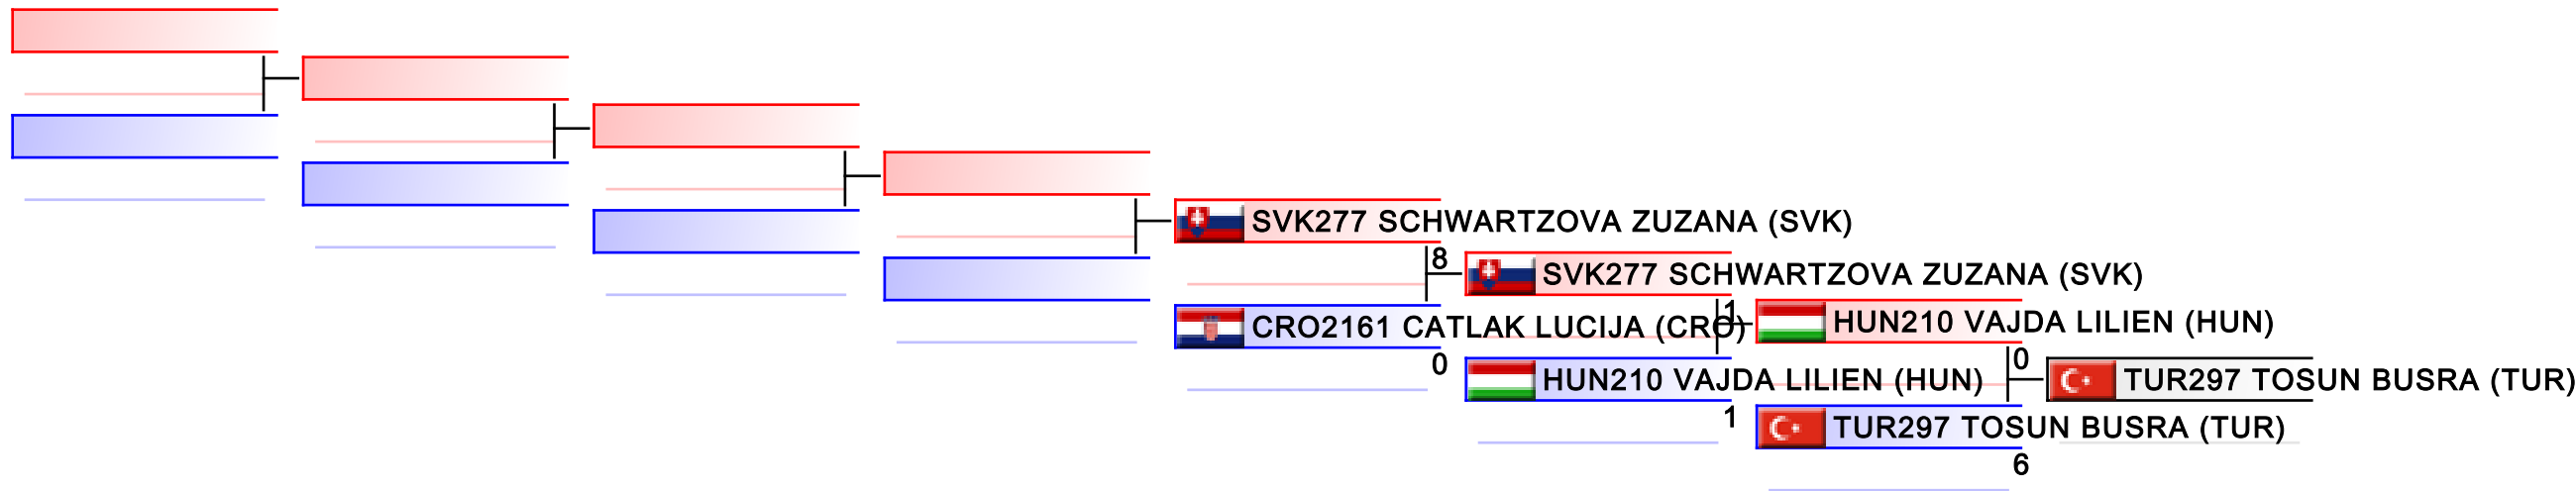

REPECHAGE: U21 Kumite Female -55 kg(2,1)