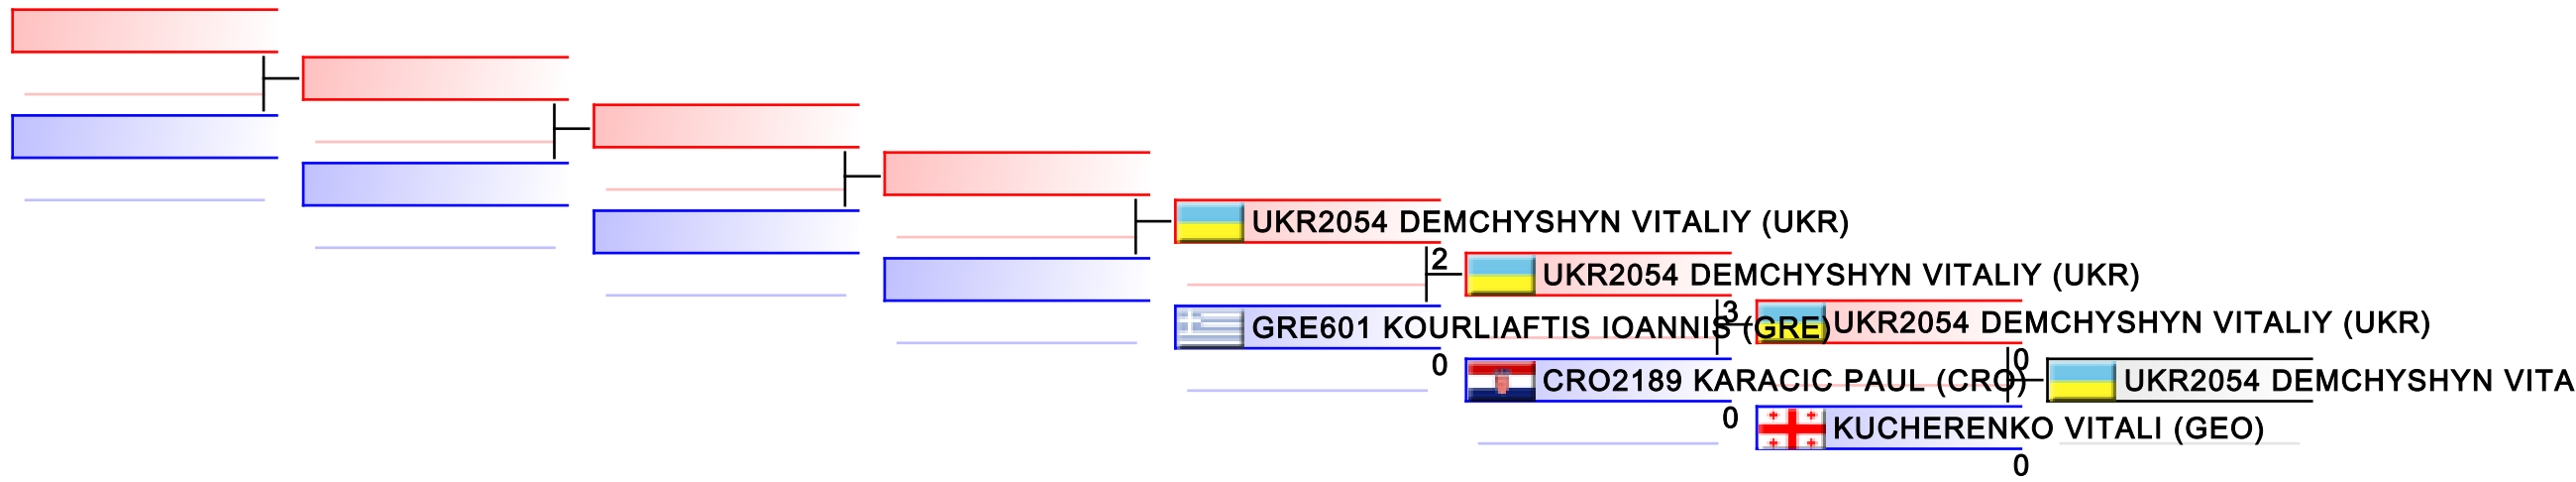

REPECHAGE: Cadet Kumite Male -57 kg(1)