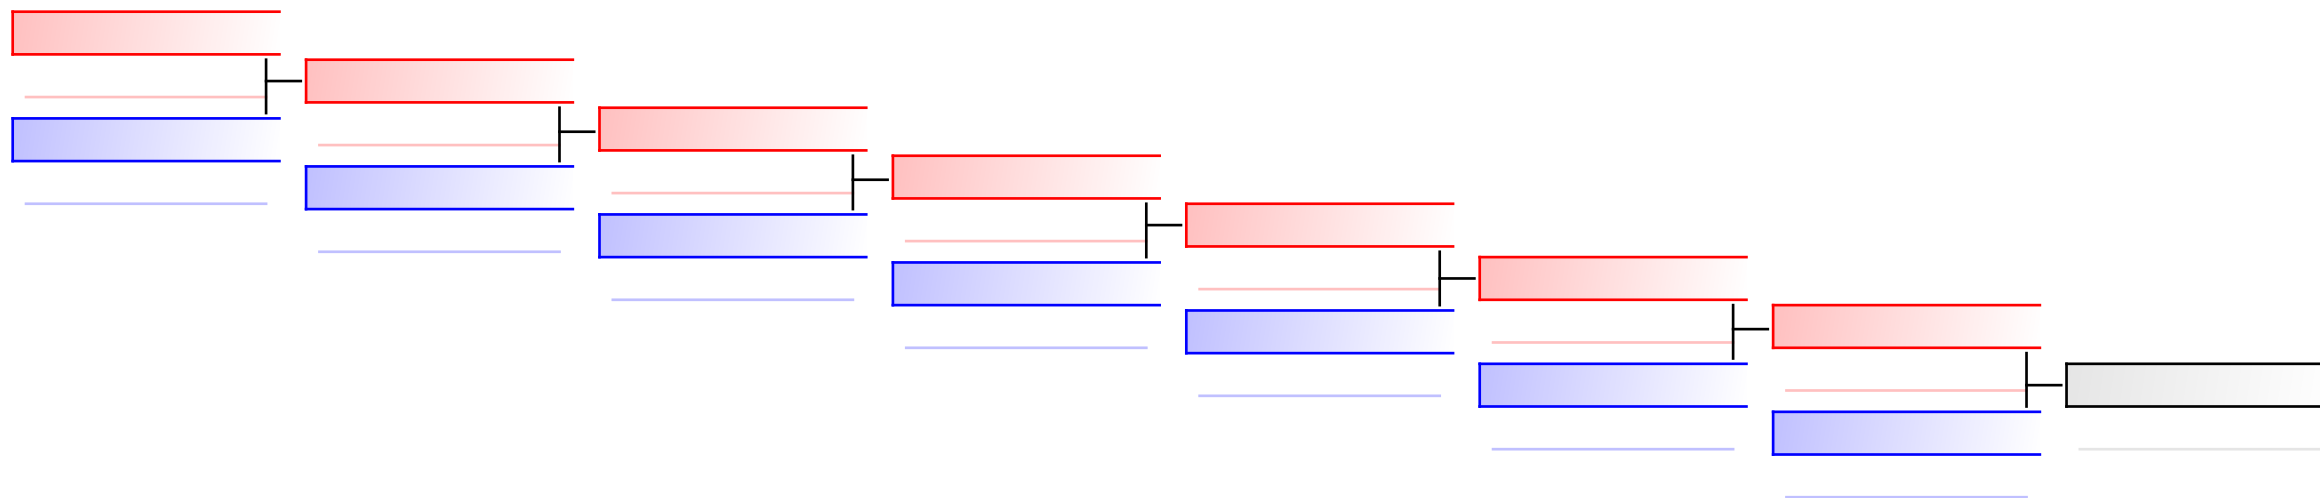

REPECHAGE: Kata Team Cadet and Junior Female(2)