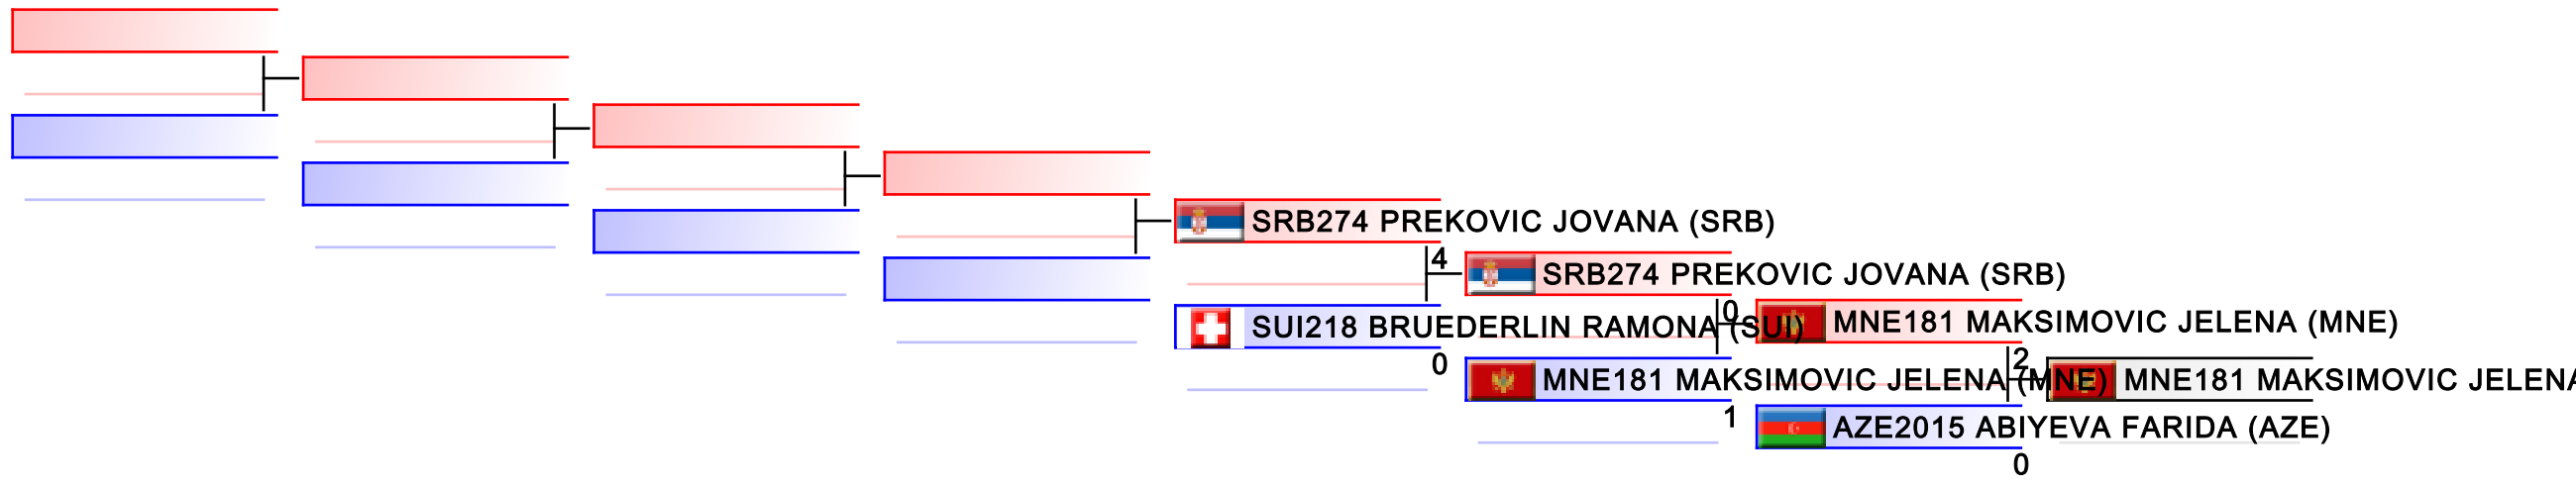

REPECHAGE: U21 Kumite Female -61 kg(1,2)