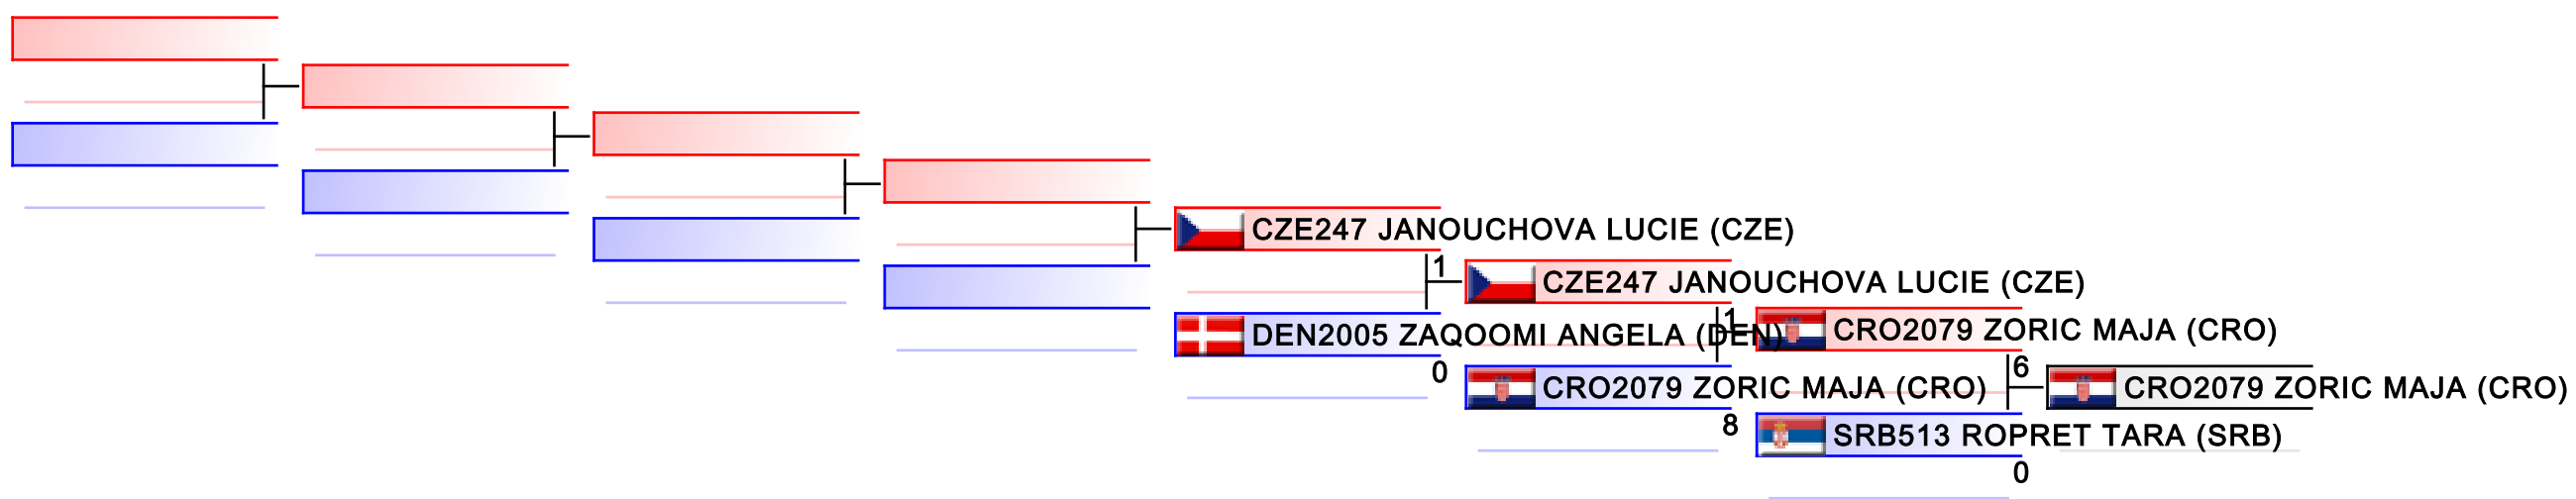

REPECHAGE: Junior Kumite Female 59+ kg(1,2)