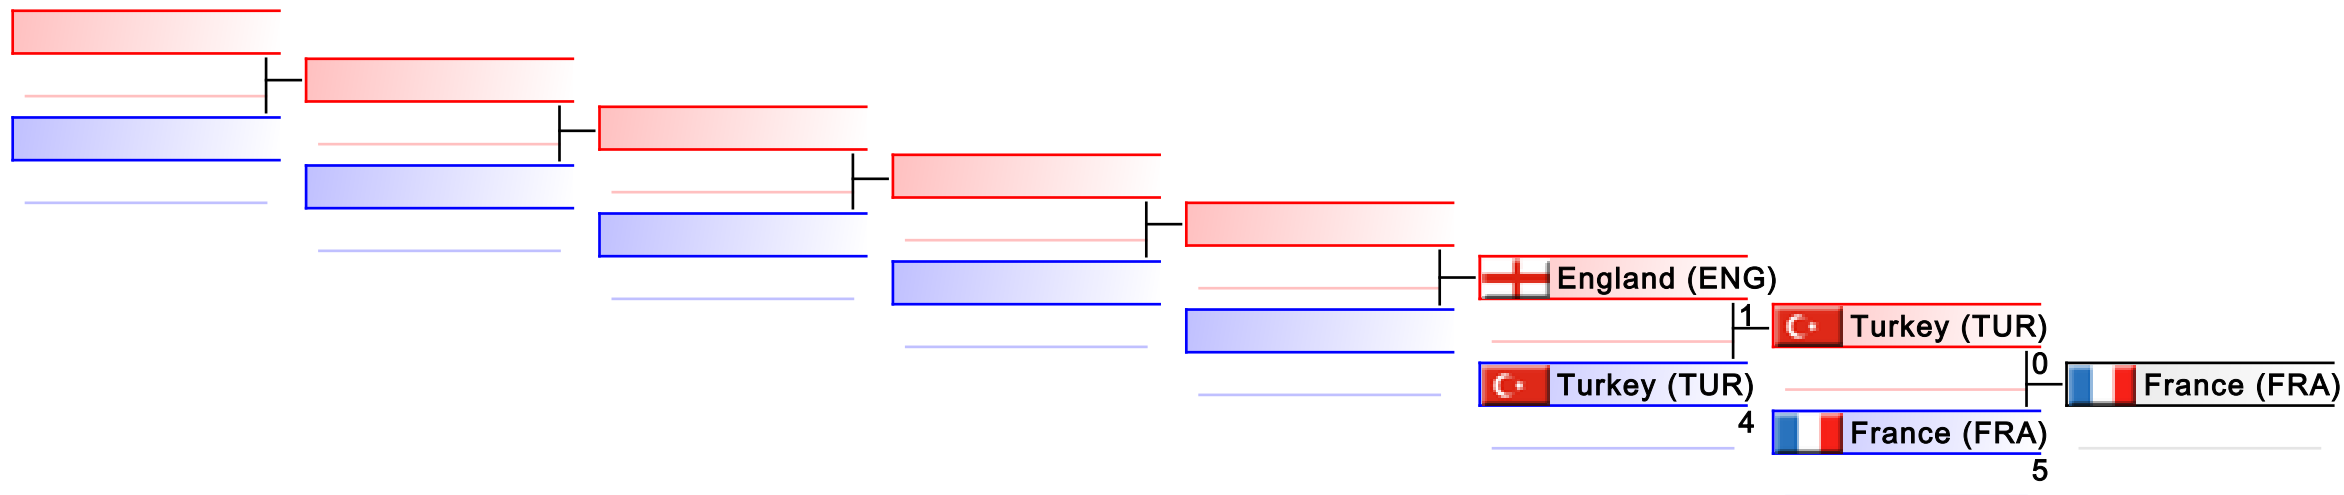

Kata Team Cadet and Junior Female

42nd EKF Junior & Cadet & U21 Championships

WKF Manager (c) WKF and sportdata GmbH & Co KG 2000-2015(2015-10-10 18:21) v 8.4.0 build 1 License: SDIL Sportdata Internal License (expire 2016-01-01)

Tatami
3

Pool
1