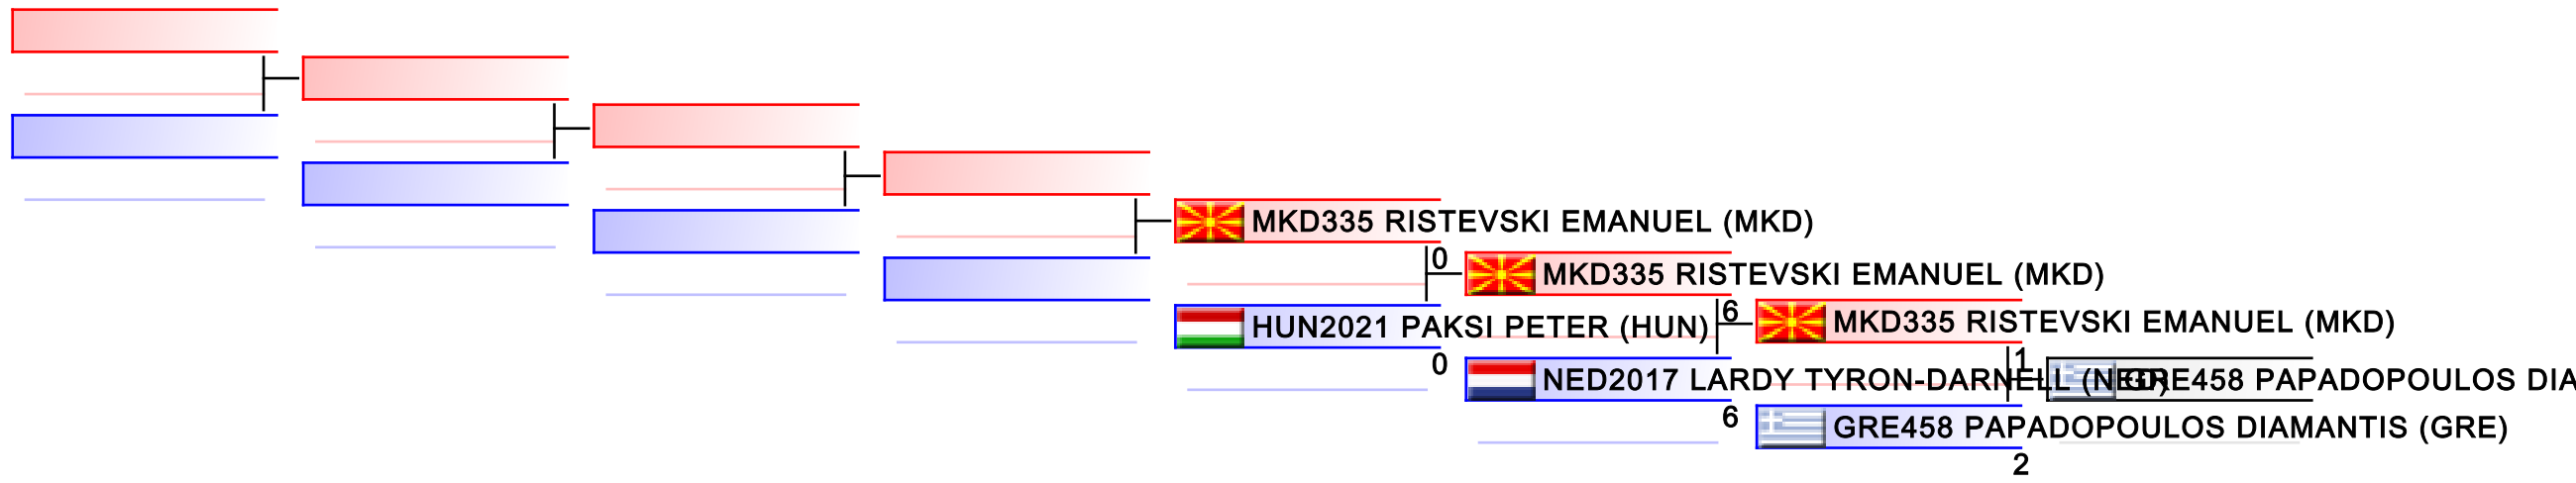

REPECHAGE: U21 Kumite Male 84+ kg(1,2)