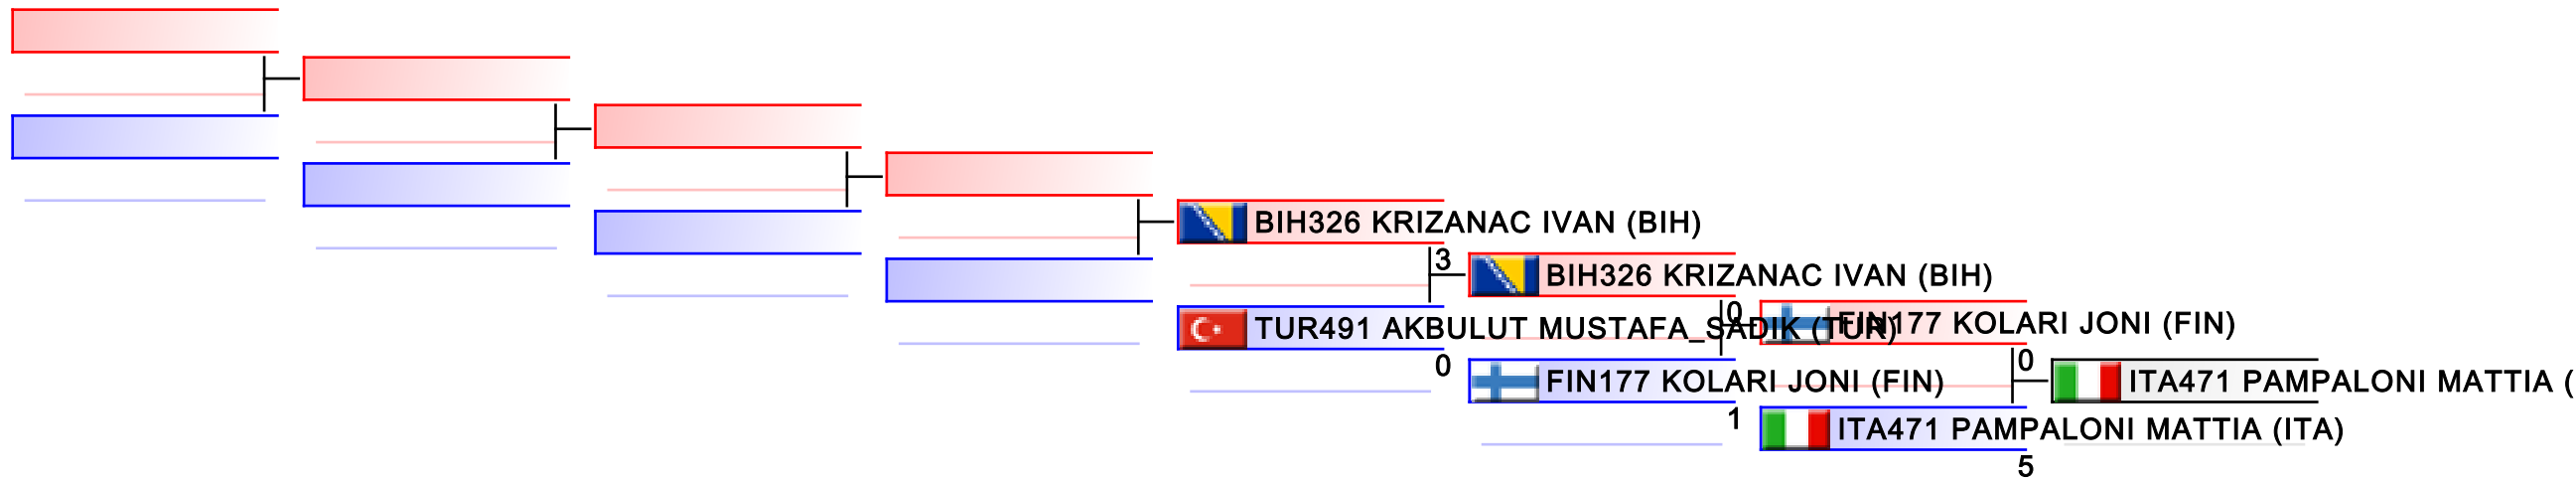

REPECHAGE: U21 Kumite Male -60 kg(1)