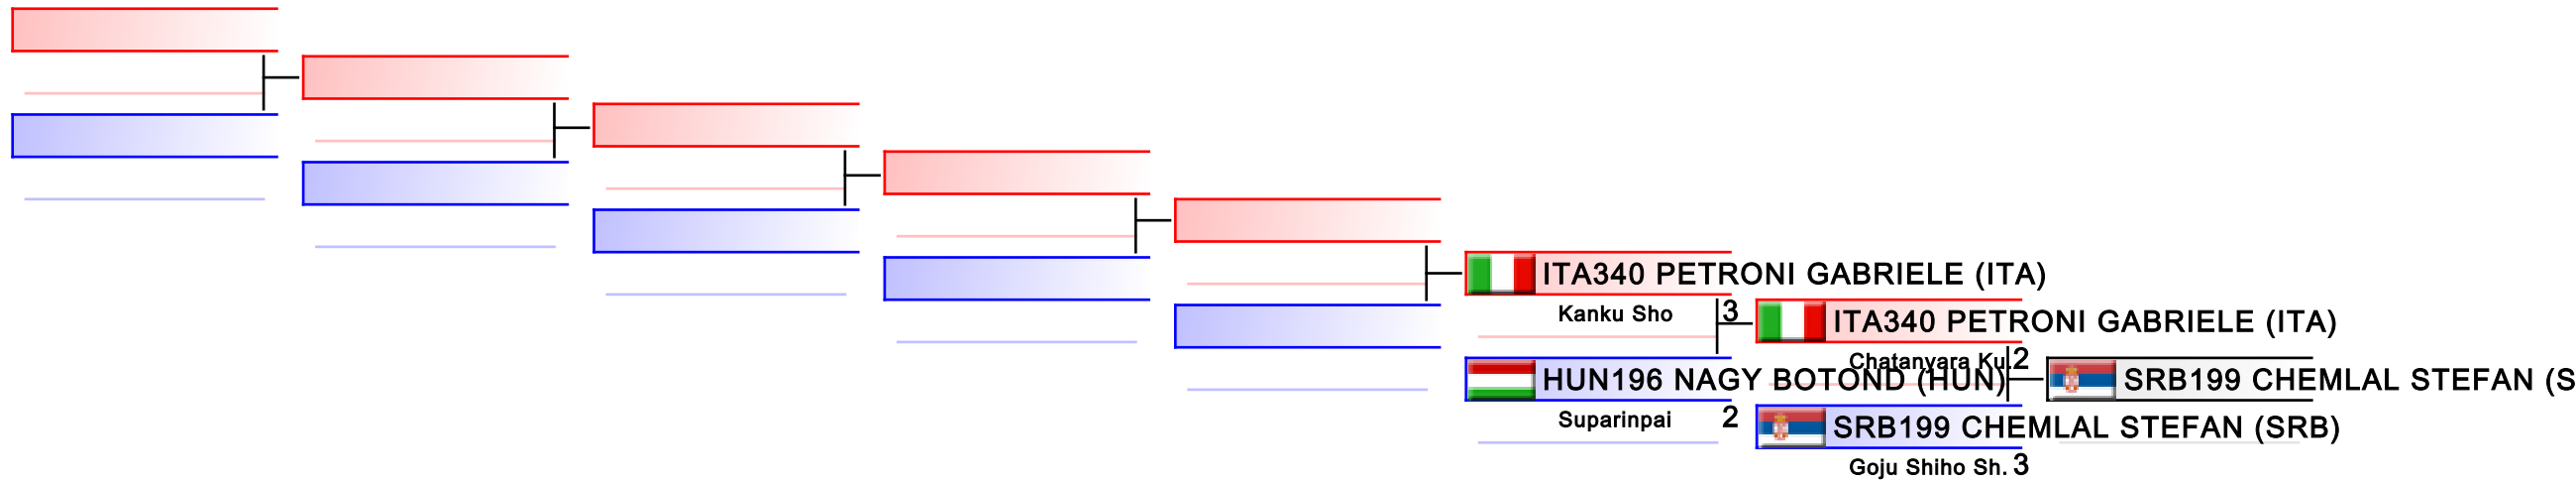

U21 Kata Male

42nd EKF Junior & Cadet & U21 Championships

WKF Manager (c) WKF and sportdata GmbH & Co KG 2000-2015(2015-10-10 18:21) v 8.4.0 build 1 License: SDIL Sportdata Internal License (expire 2016-01-01)

Tatami
3

Pool
1