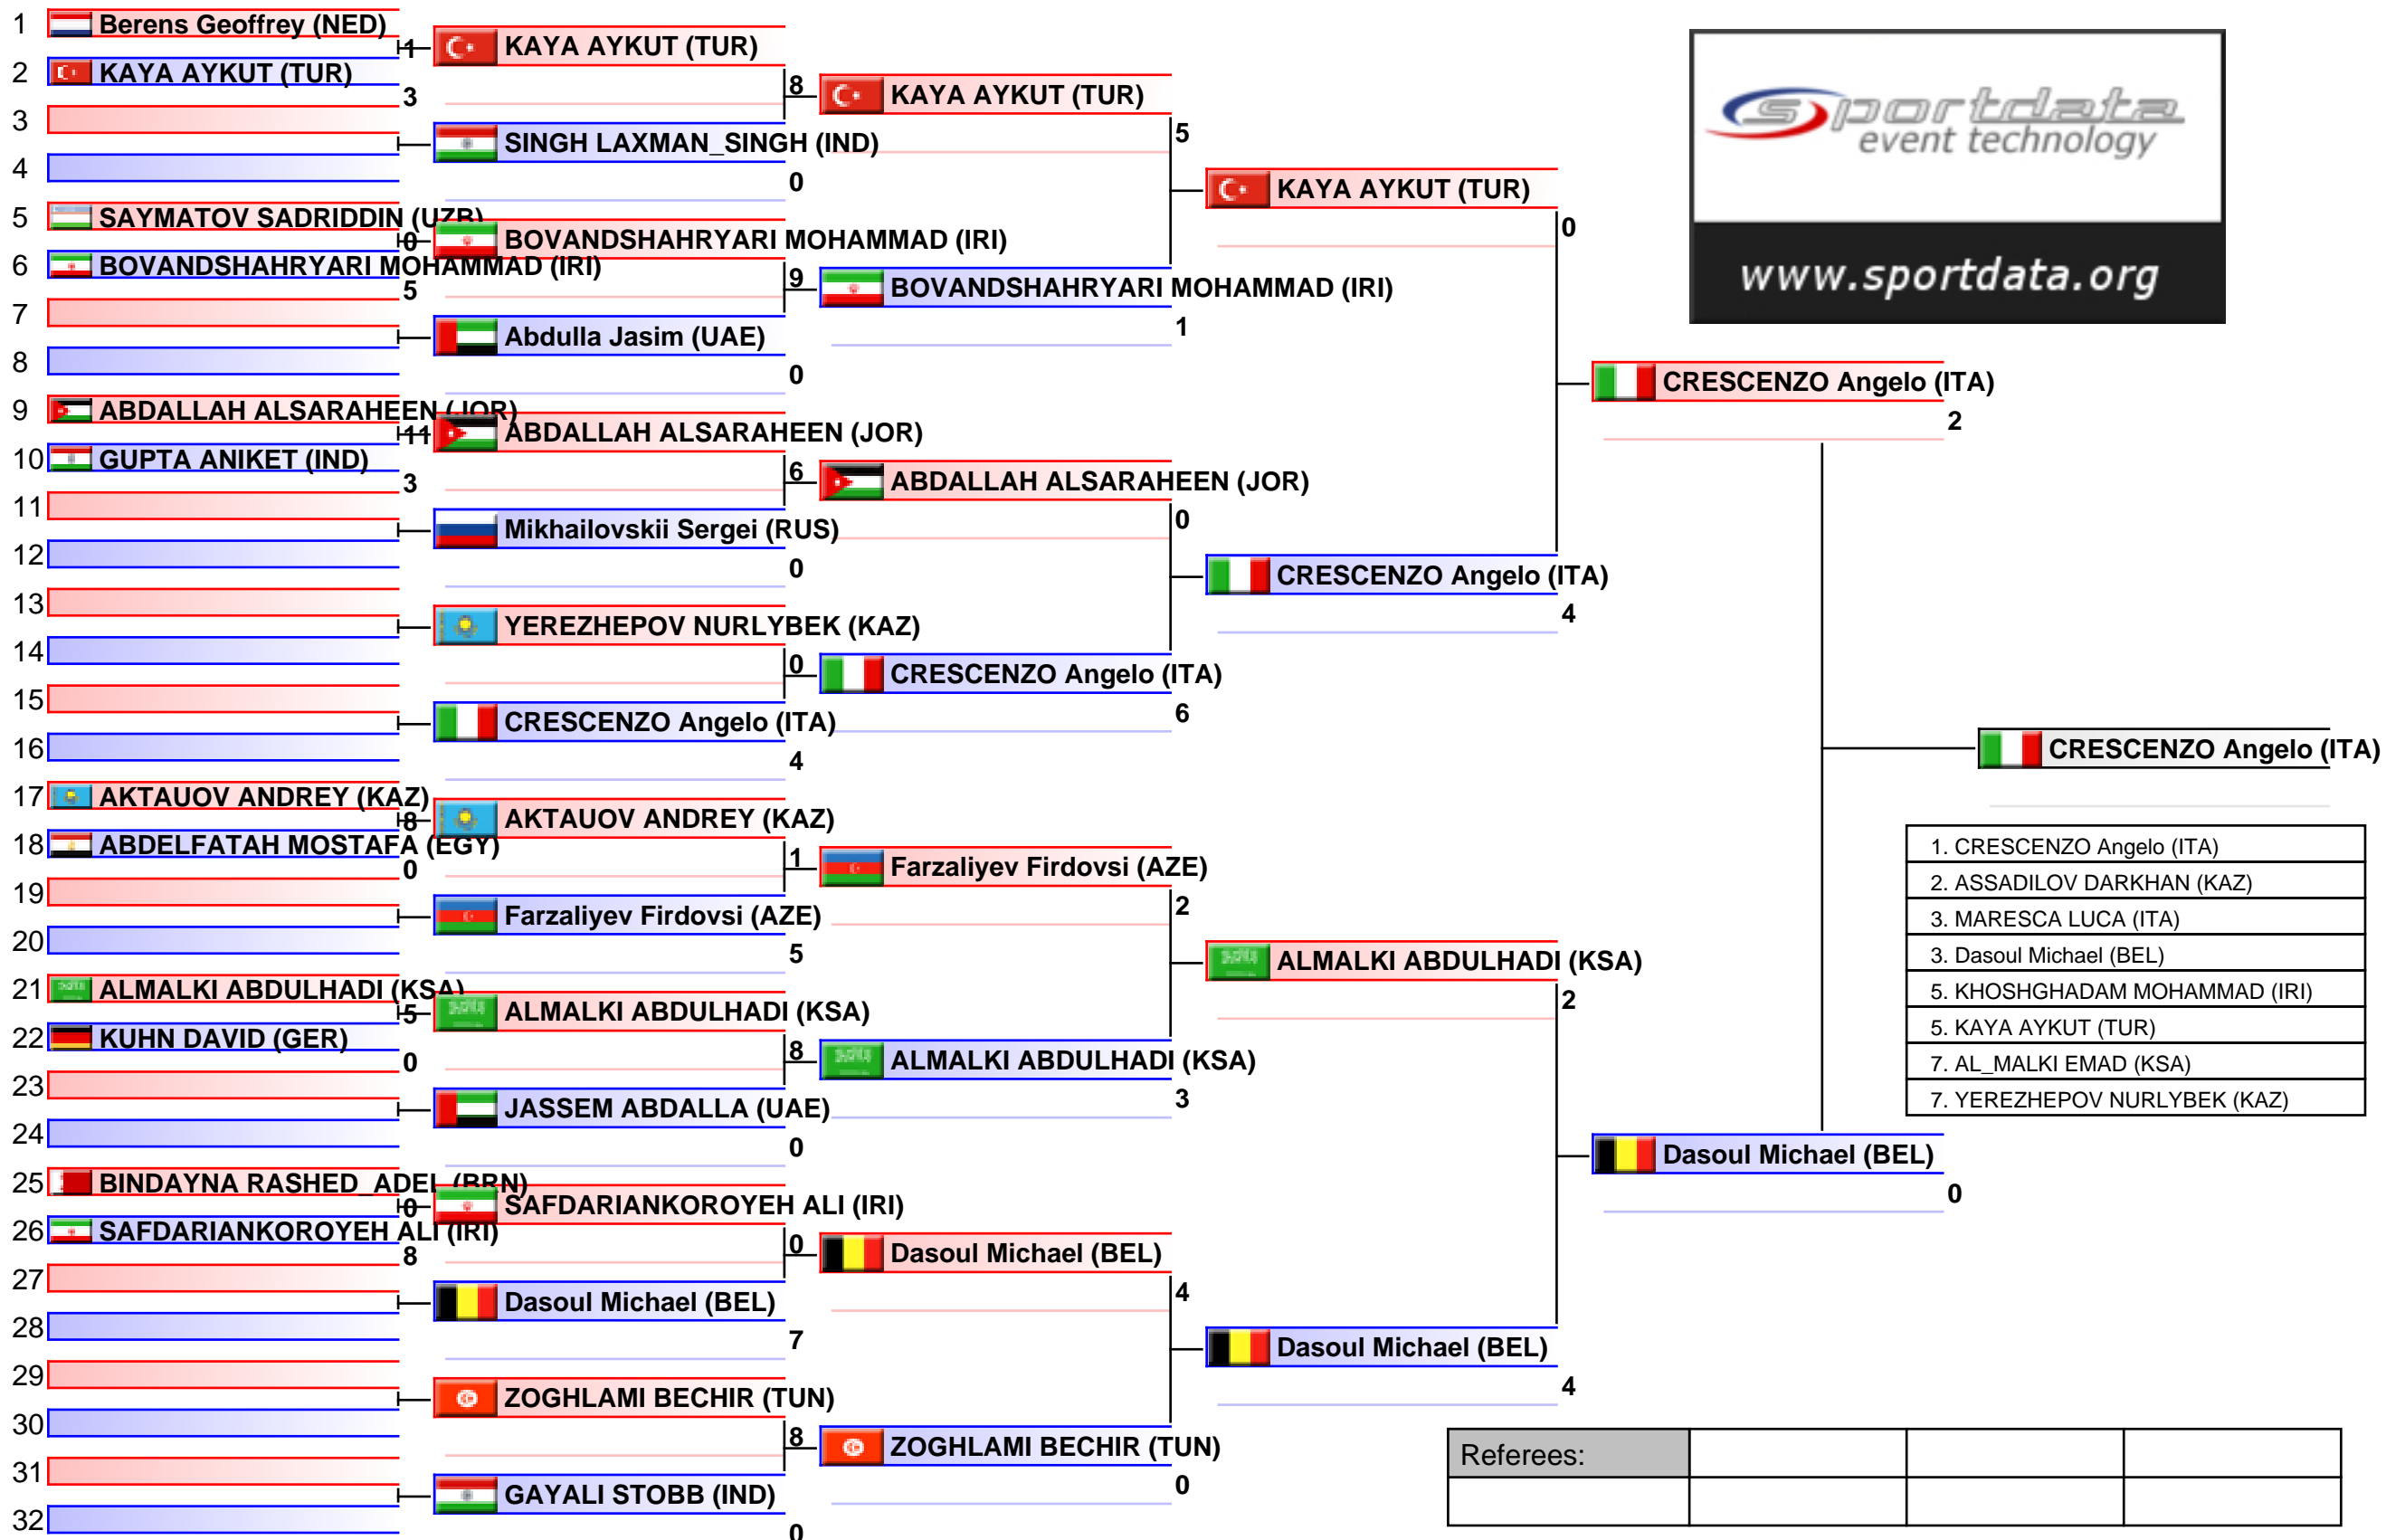

Male Kumite -60 Kg
Karate1 Premier League - Dubai 2016

Tatami
3

Pool
1/2

Referees: