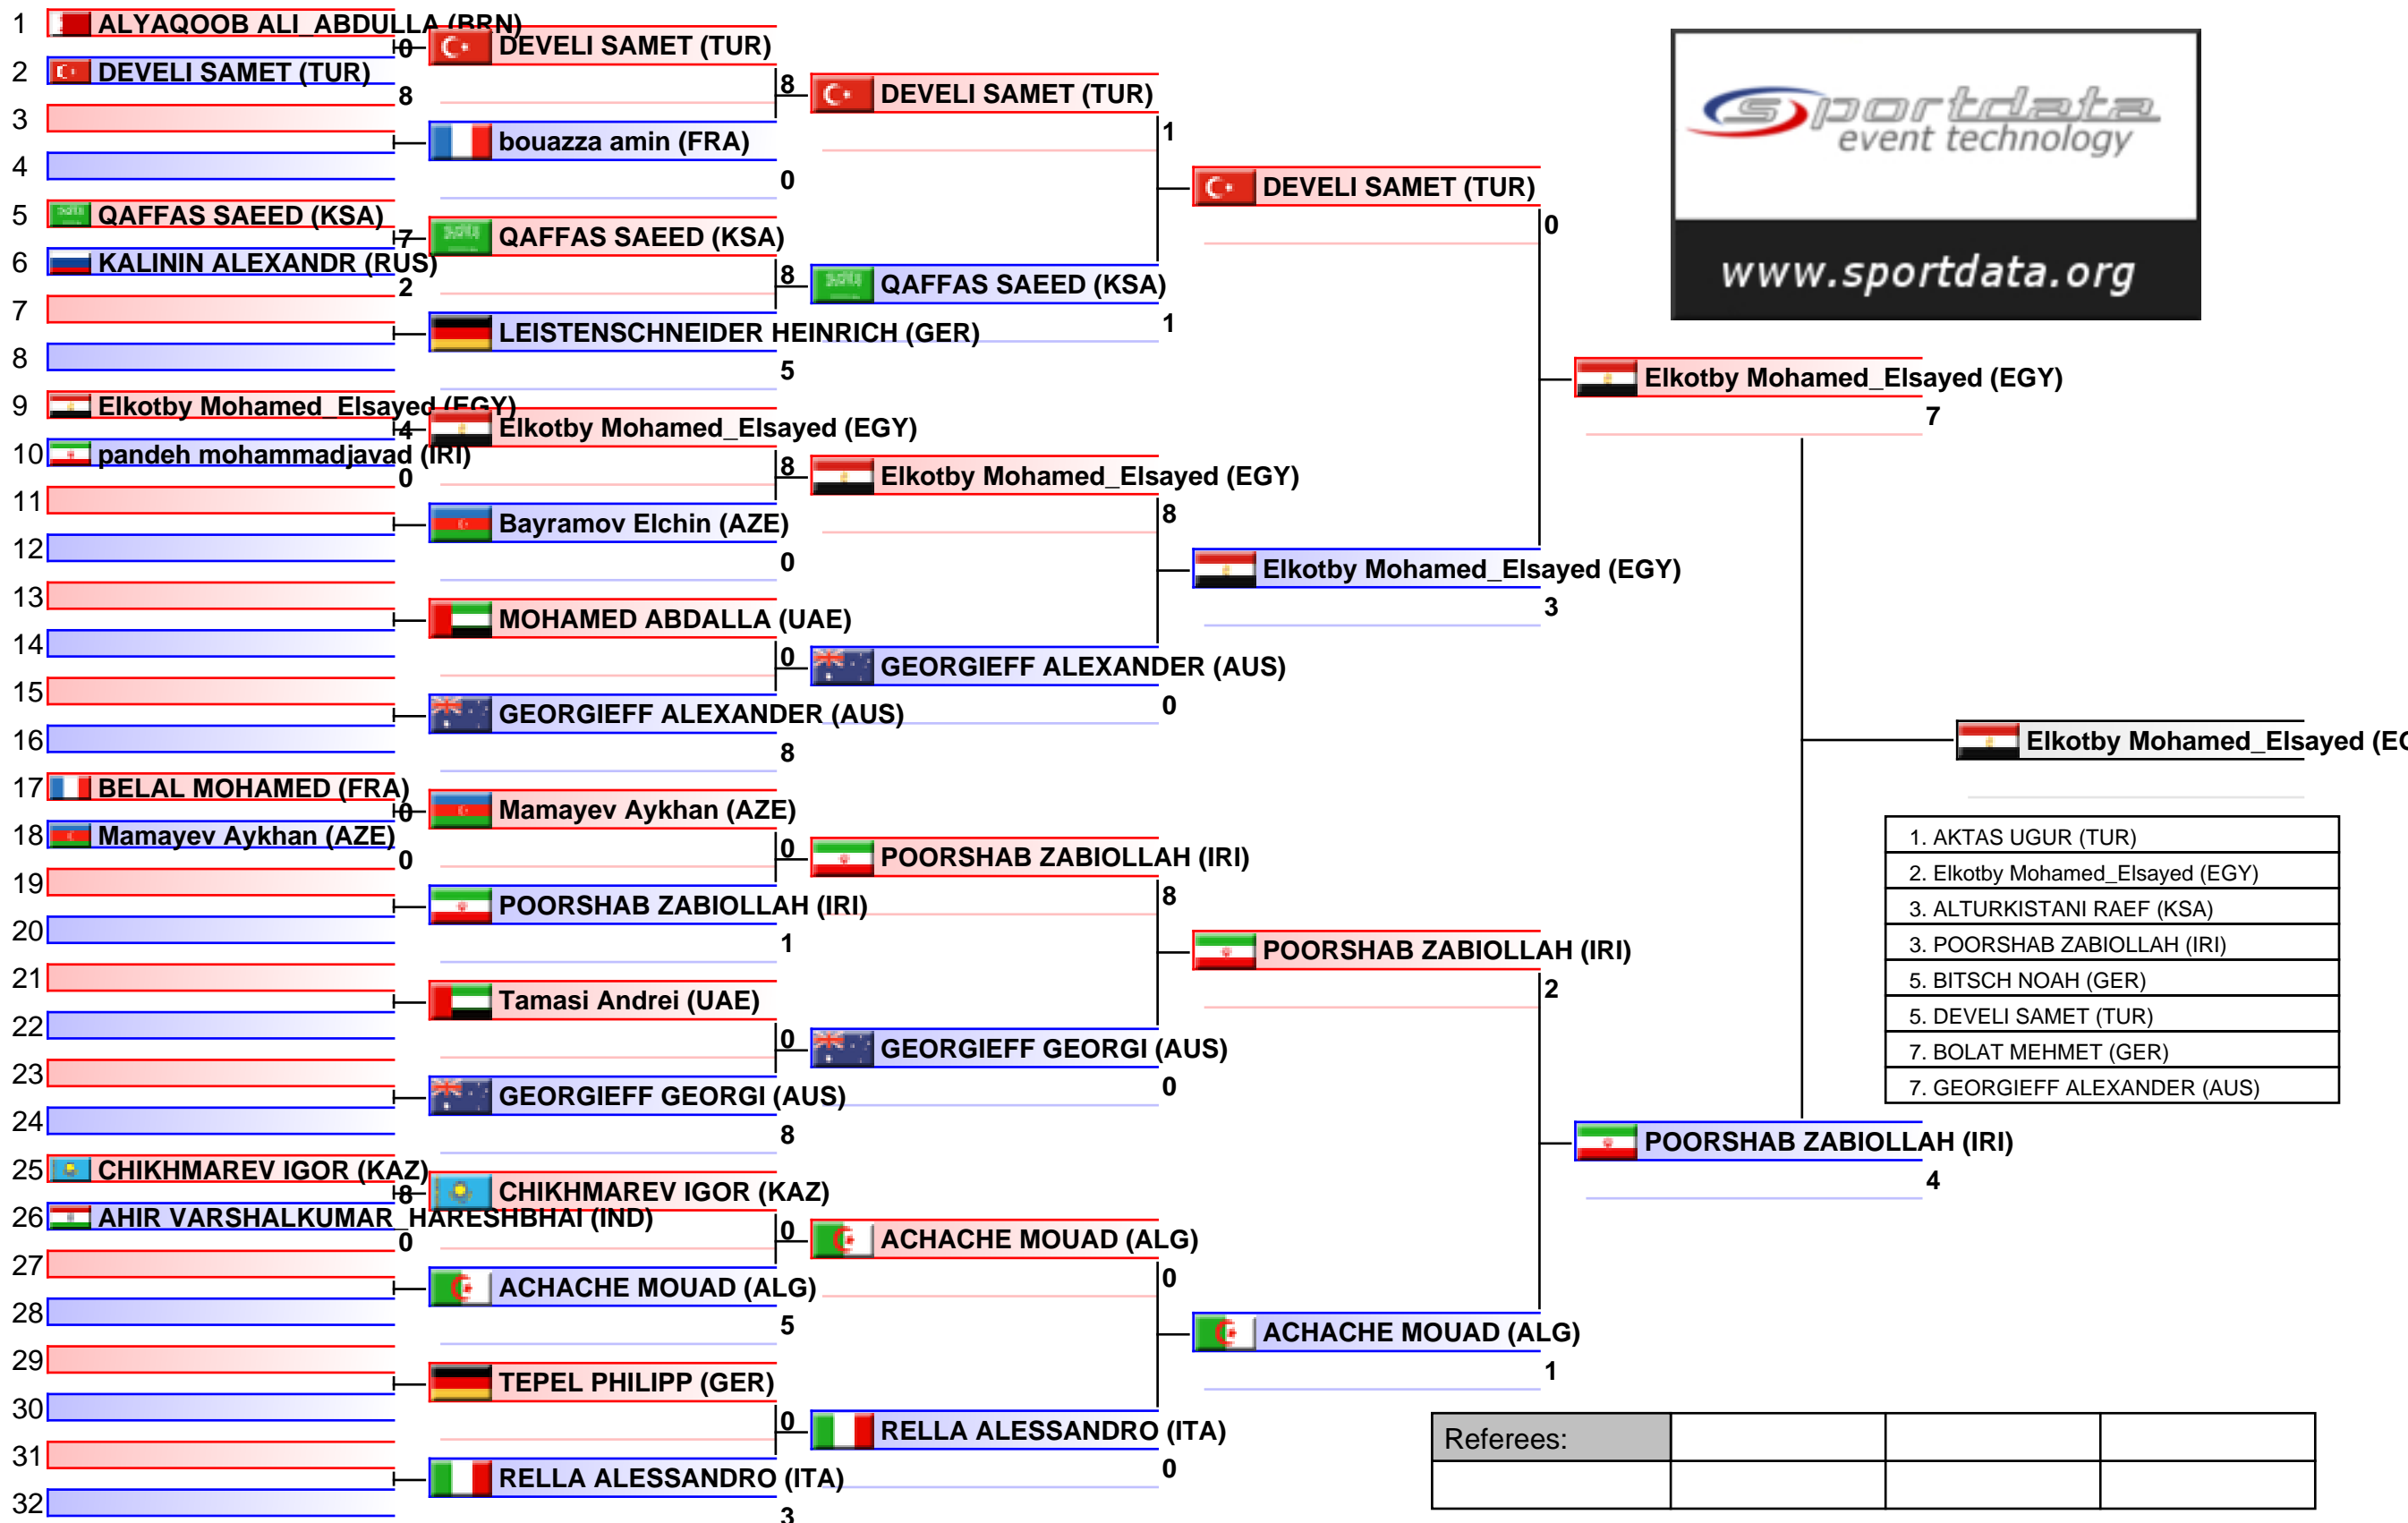

Male Kumite -84 Kg
Karate1 Premier League - Dubai 2016

Tatami
6

Pool
2/2

Referees: