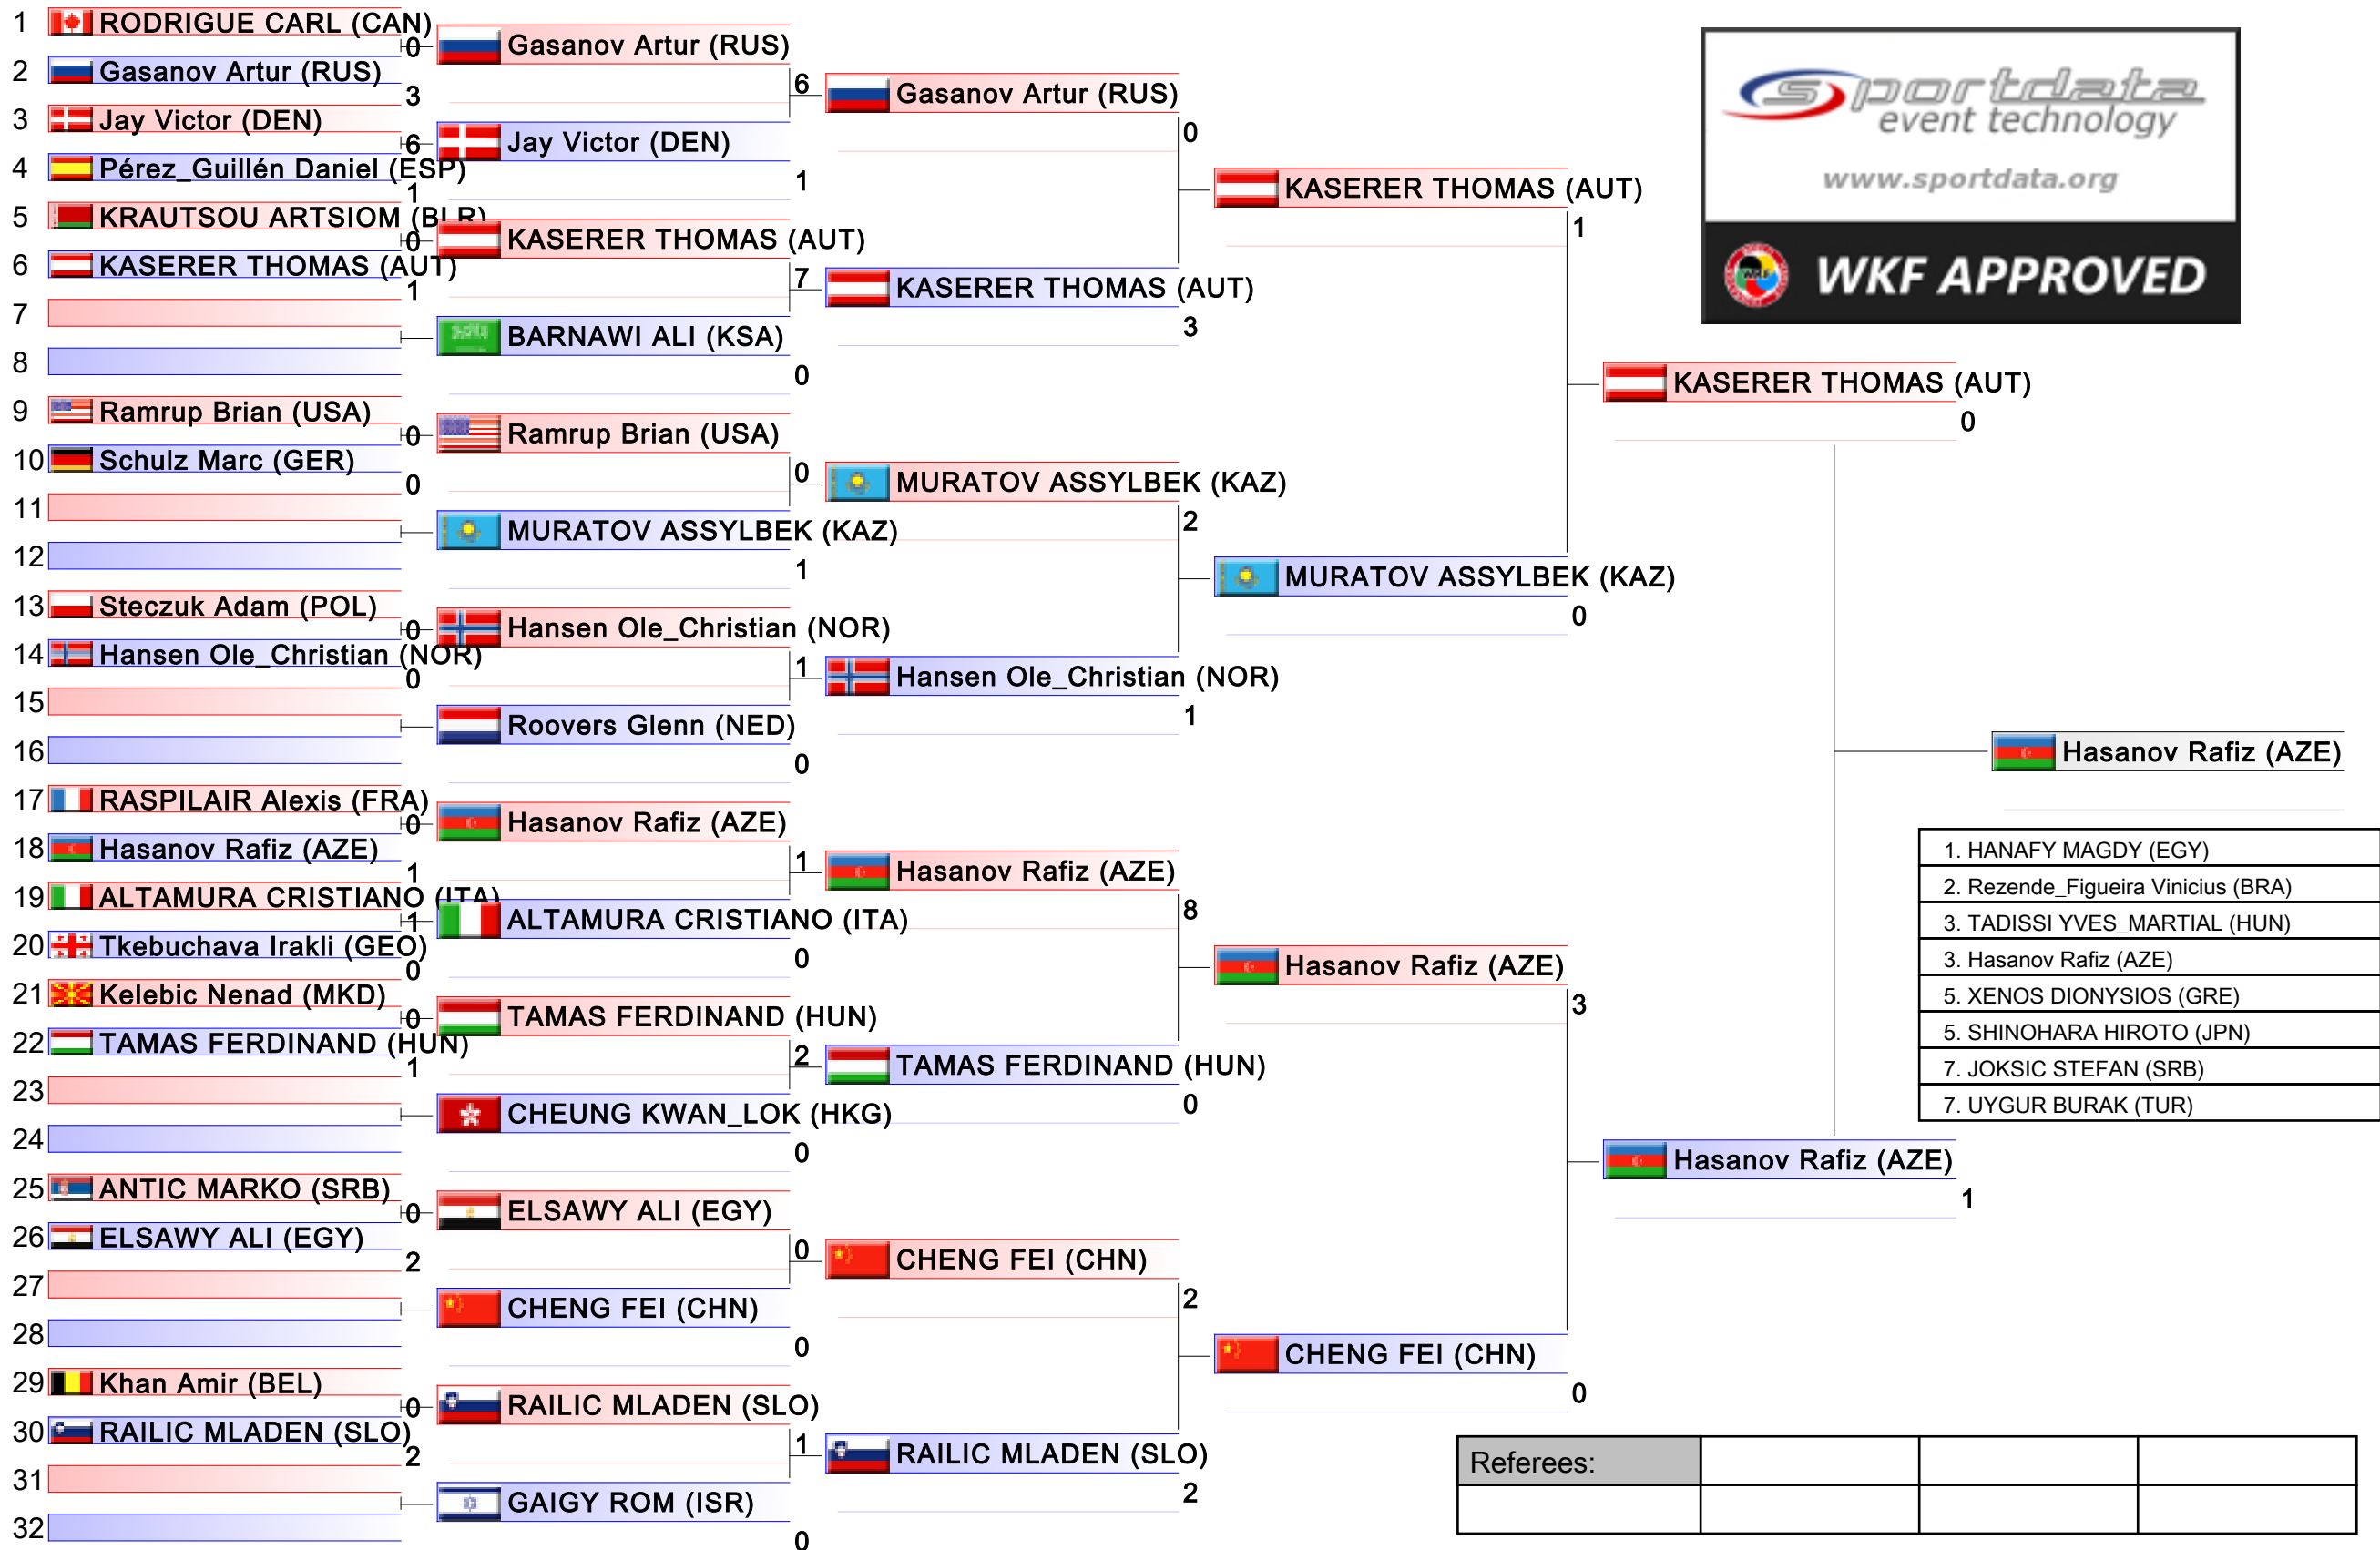

Male Kumite -67 Kg

Karate1 Premier League - Hamburg 2016, Hamburg, GER

Tatami
5

Pool
4/4

Referees: