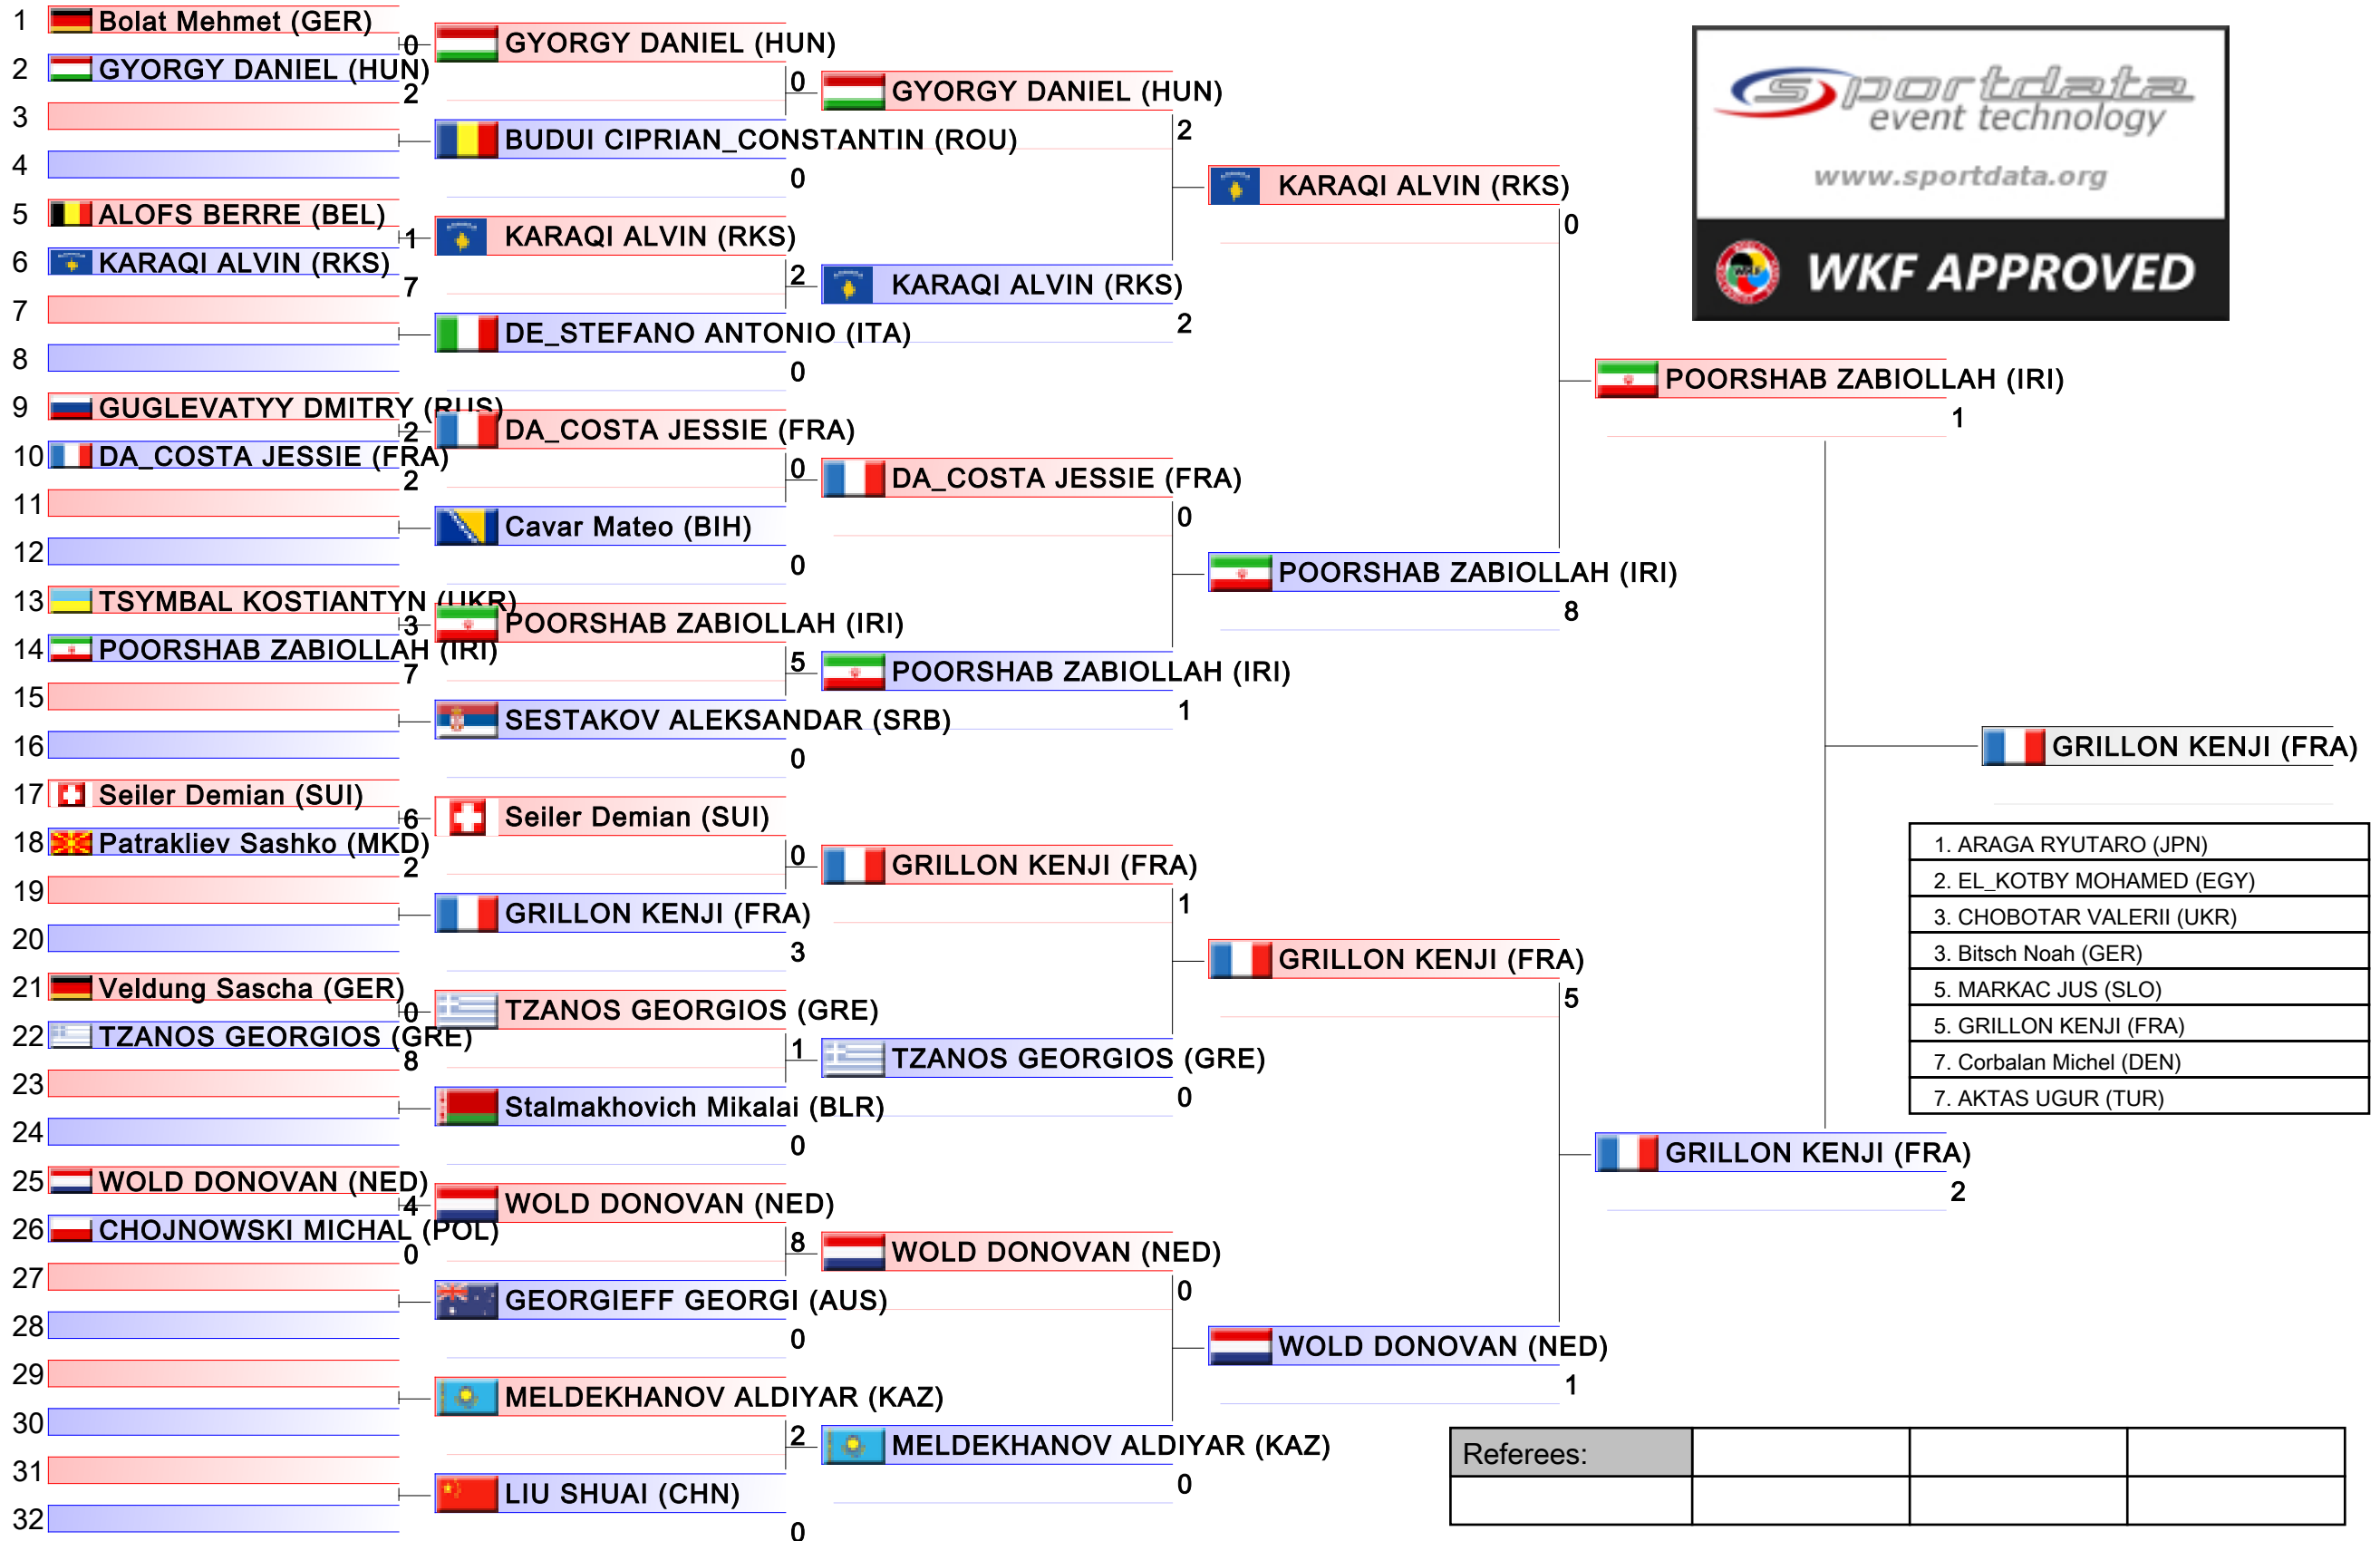

Male Kumite -84 Kg

Karate1 Premier League - Hamburg 2016, Hamburg, GER

Tatami
2

Pool
1/4

1. ARAGA RYUTARO (JPN)
2. EL_KOTBY MOHAMED (EGY)
3. CHOBOTAR VALERII (UKR)
3. Bitsch Noah (GER)
5. MARKAC JUS (SLO)
5. GRILLON KENJI (FRA)
7. Corbalan Michel (DEN)
7. AKTAS UGUR (TUR)

Referees: