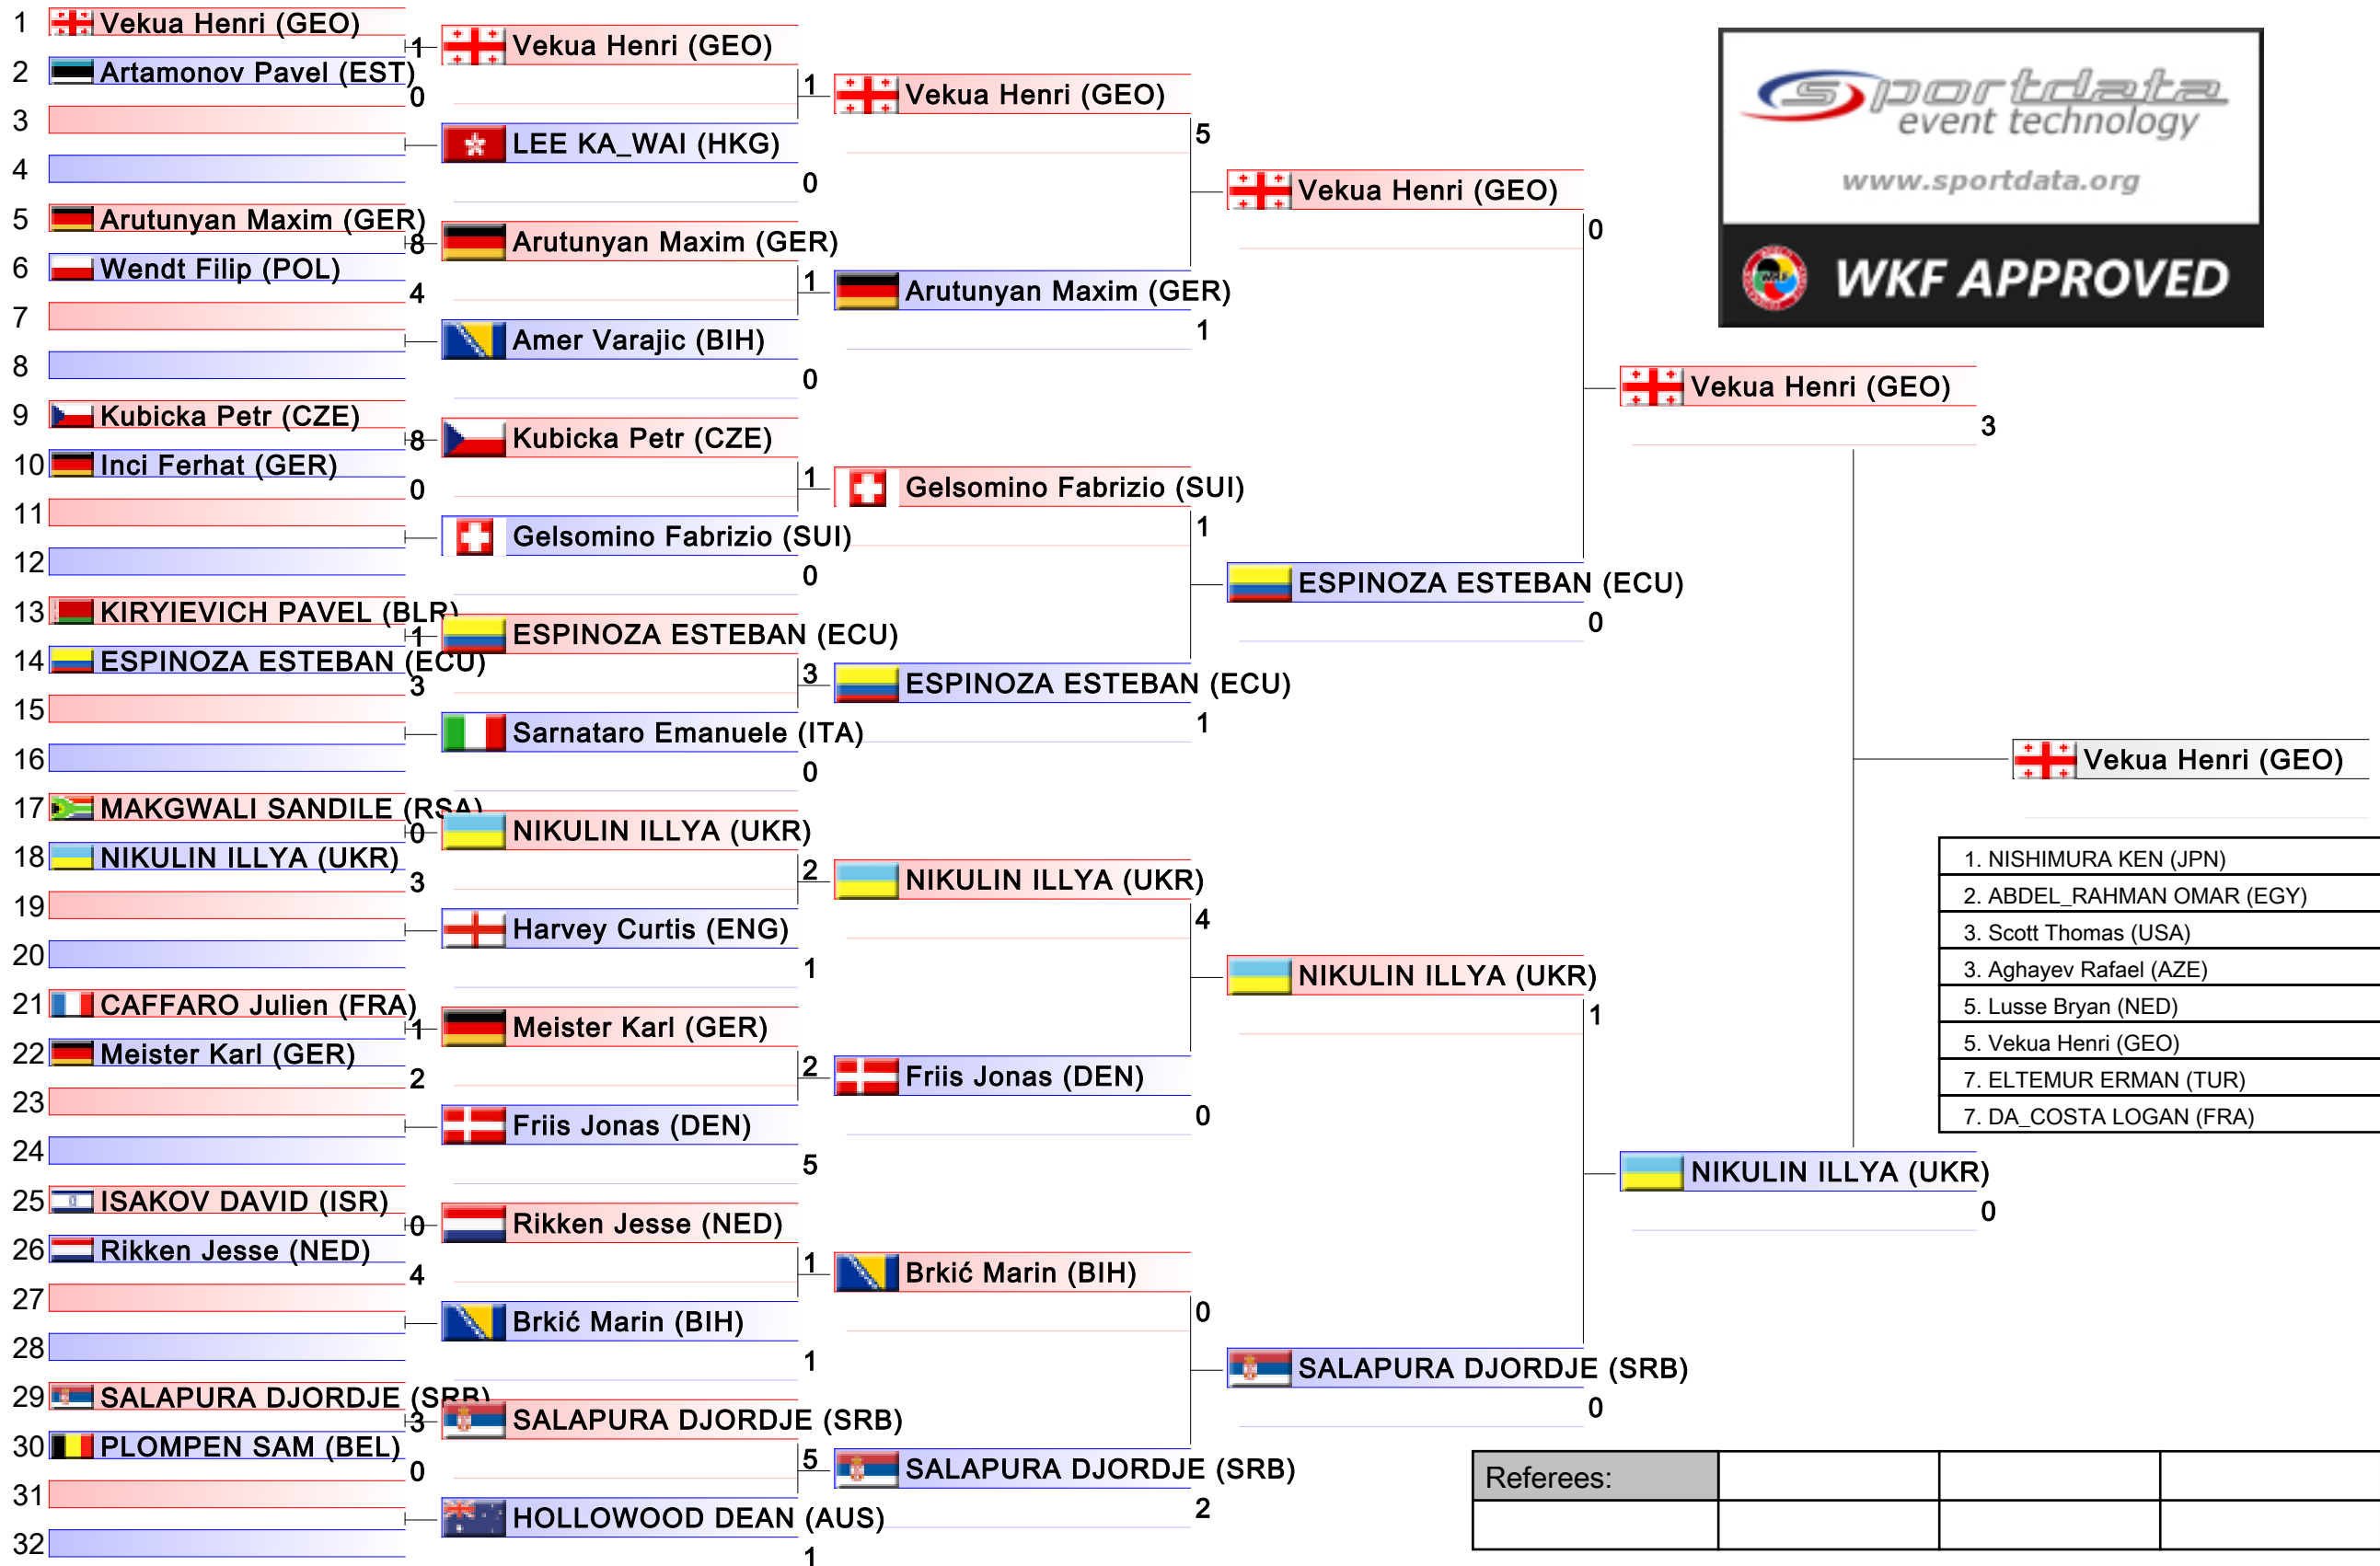

Male Kumite -75 Kg

Karate1 Premier League - Hamburg 2016, Hamburg, GER

Tatami
2

Pool
1/4

1. NISHIMURA KEN (JPN)
2. ABDEL_RAHMAN OMAR (EGY)
3. Scott Thomas (USA)
3. Aghayev Rafael (AZE)
5. Lusse Bryan (NED)
5. Vekua Henri (GEO)
7. ELTEMUR ERMAN (TUR)
7. DA_COSTA LOGAN (FRA)

Referees: