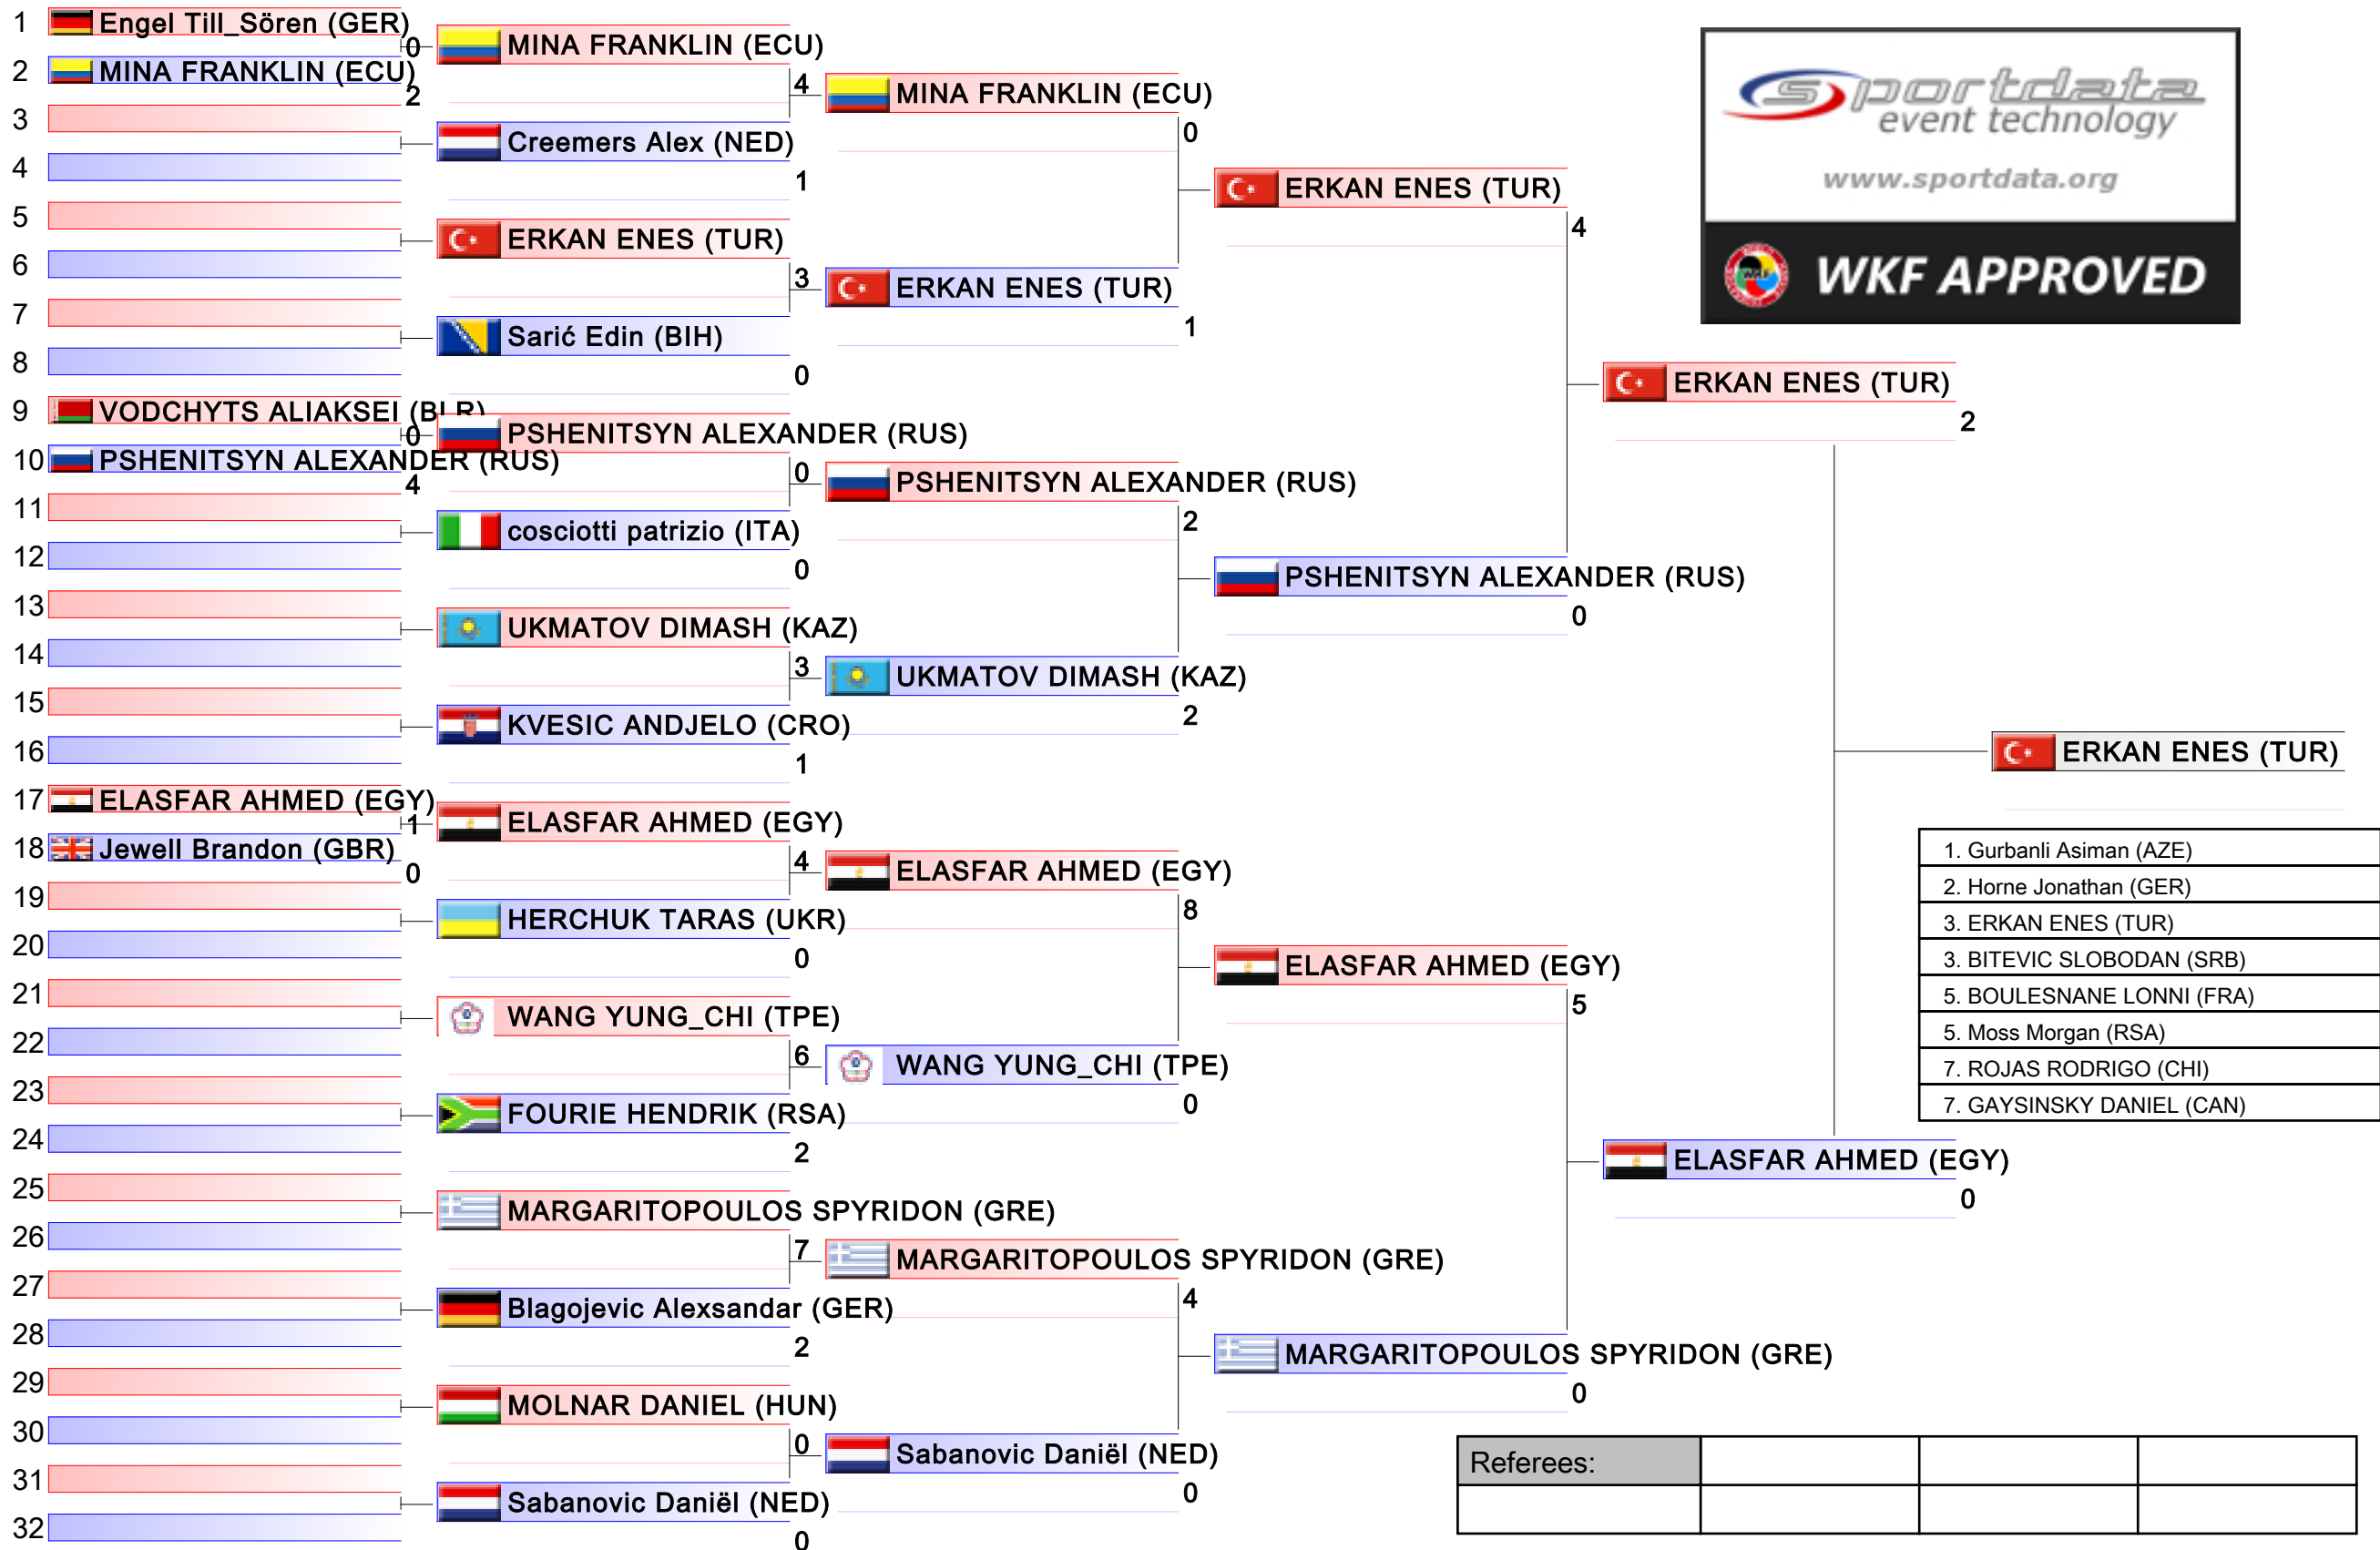

Male Kumite 84+ Kg

Karate1 Premier League - Hamburg 2016, Hamburg, GER

Tatami
3

Pool
2/4

Referees: