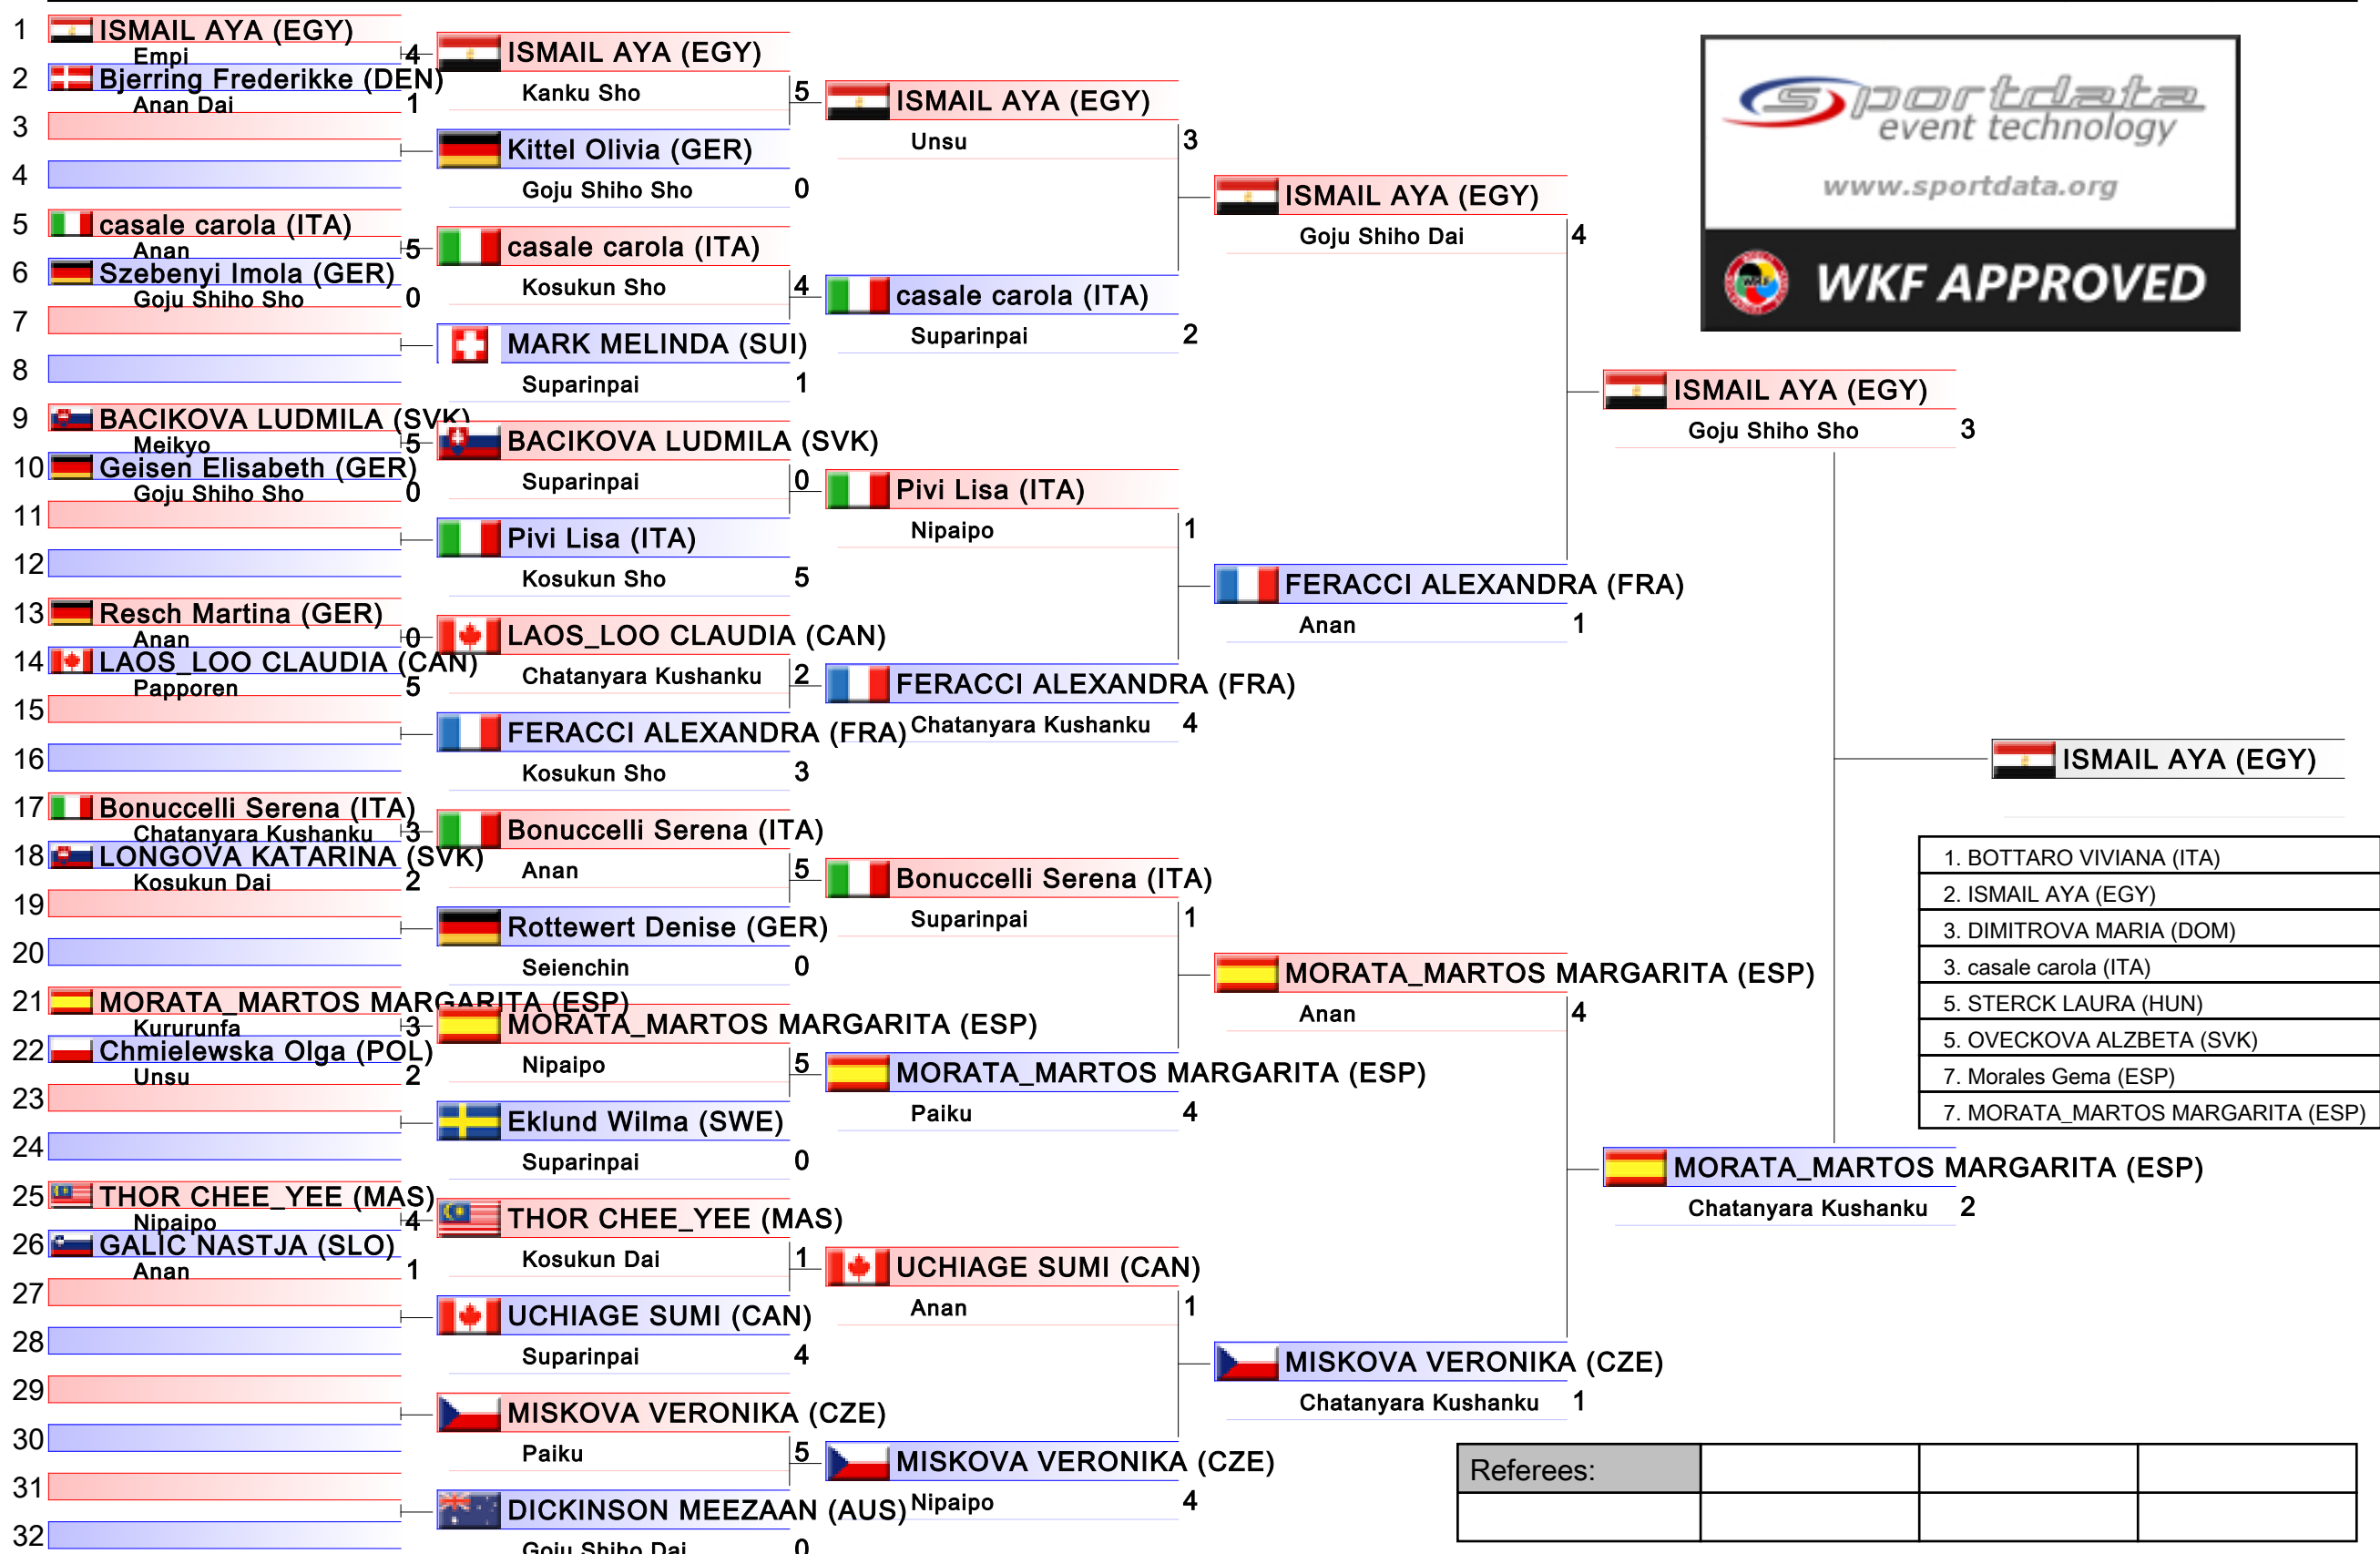

# Female Kata

Karate1 Premier League - Hamburg 2016, Hamburg, GER

Tatami  
5

Pool  
4/4

Referees:			

Referees:			

1. SAYED RADWA (EGY)
2. TADANO AYAKA (JPN)
3. Aliyeva Nurana (AZE)
3. PLANK BETTINA (AUT)
5. KOVACIKOVA LUCIA (SVK)
5. SEGARAN SHREE_SHARMINI (MAS)
7. Mahmutovic Ajla (BIH)
7. BRUNA GABRIELA (CHI)