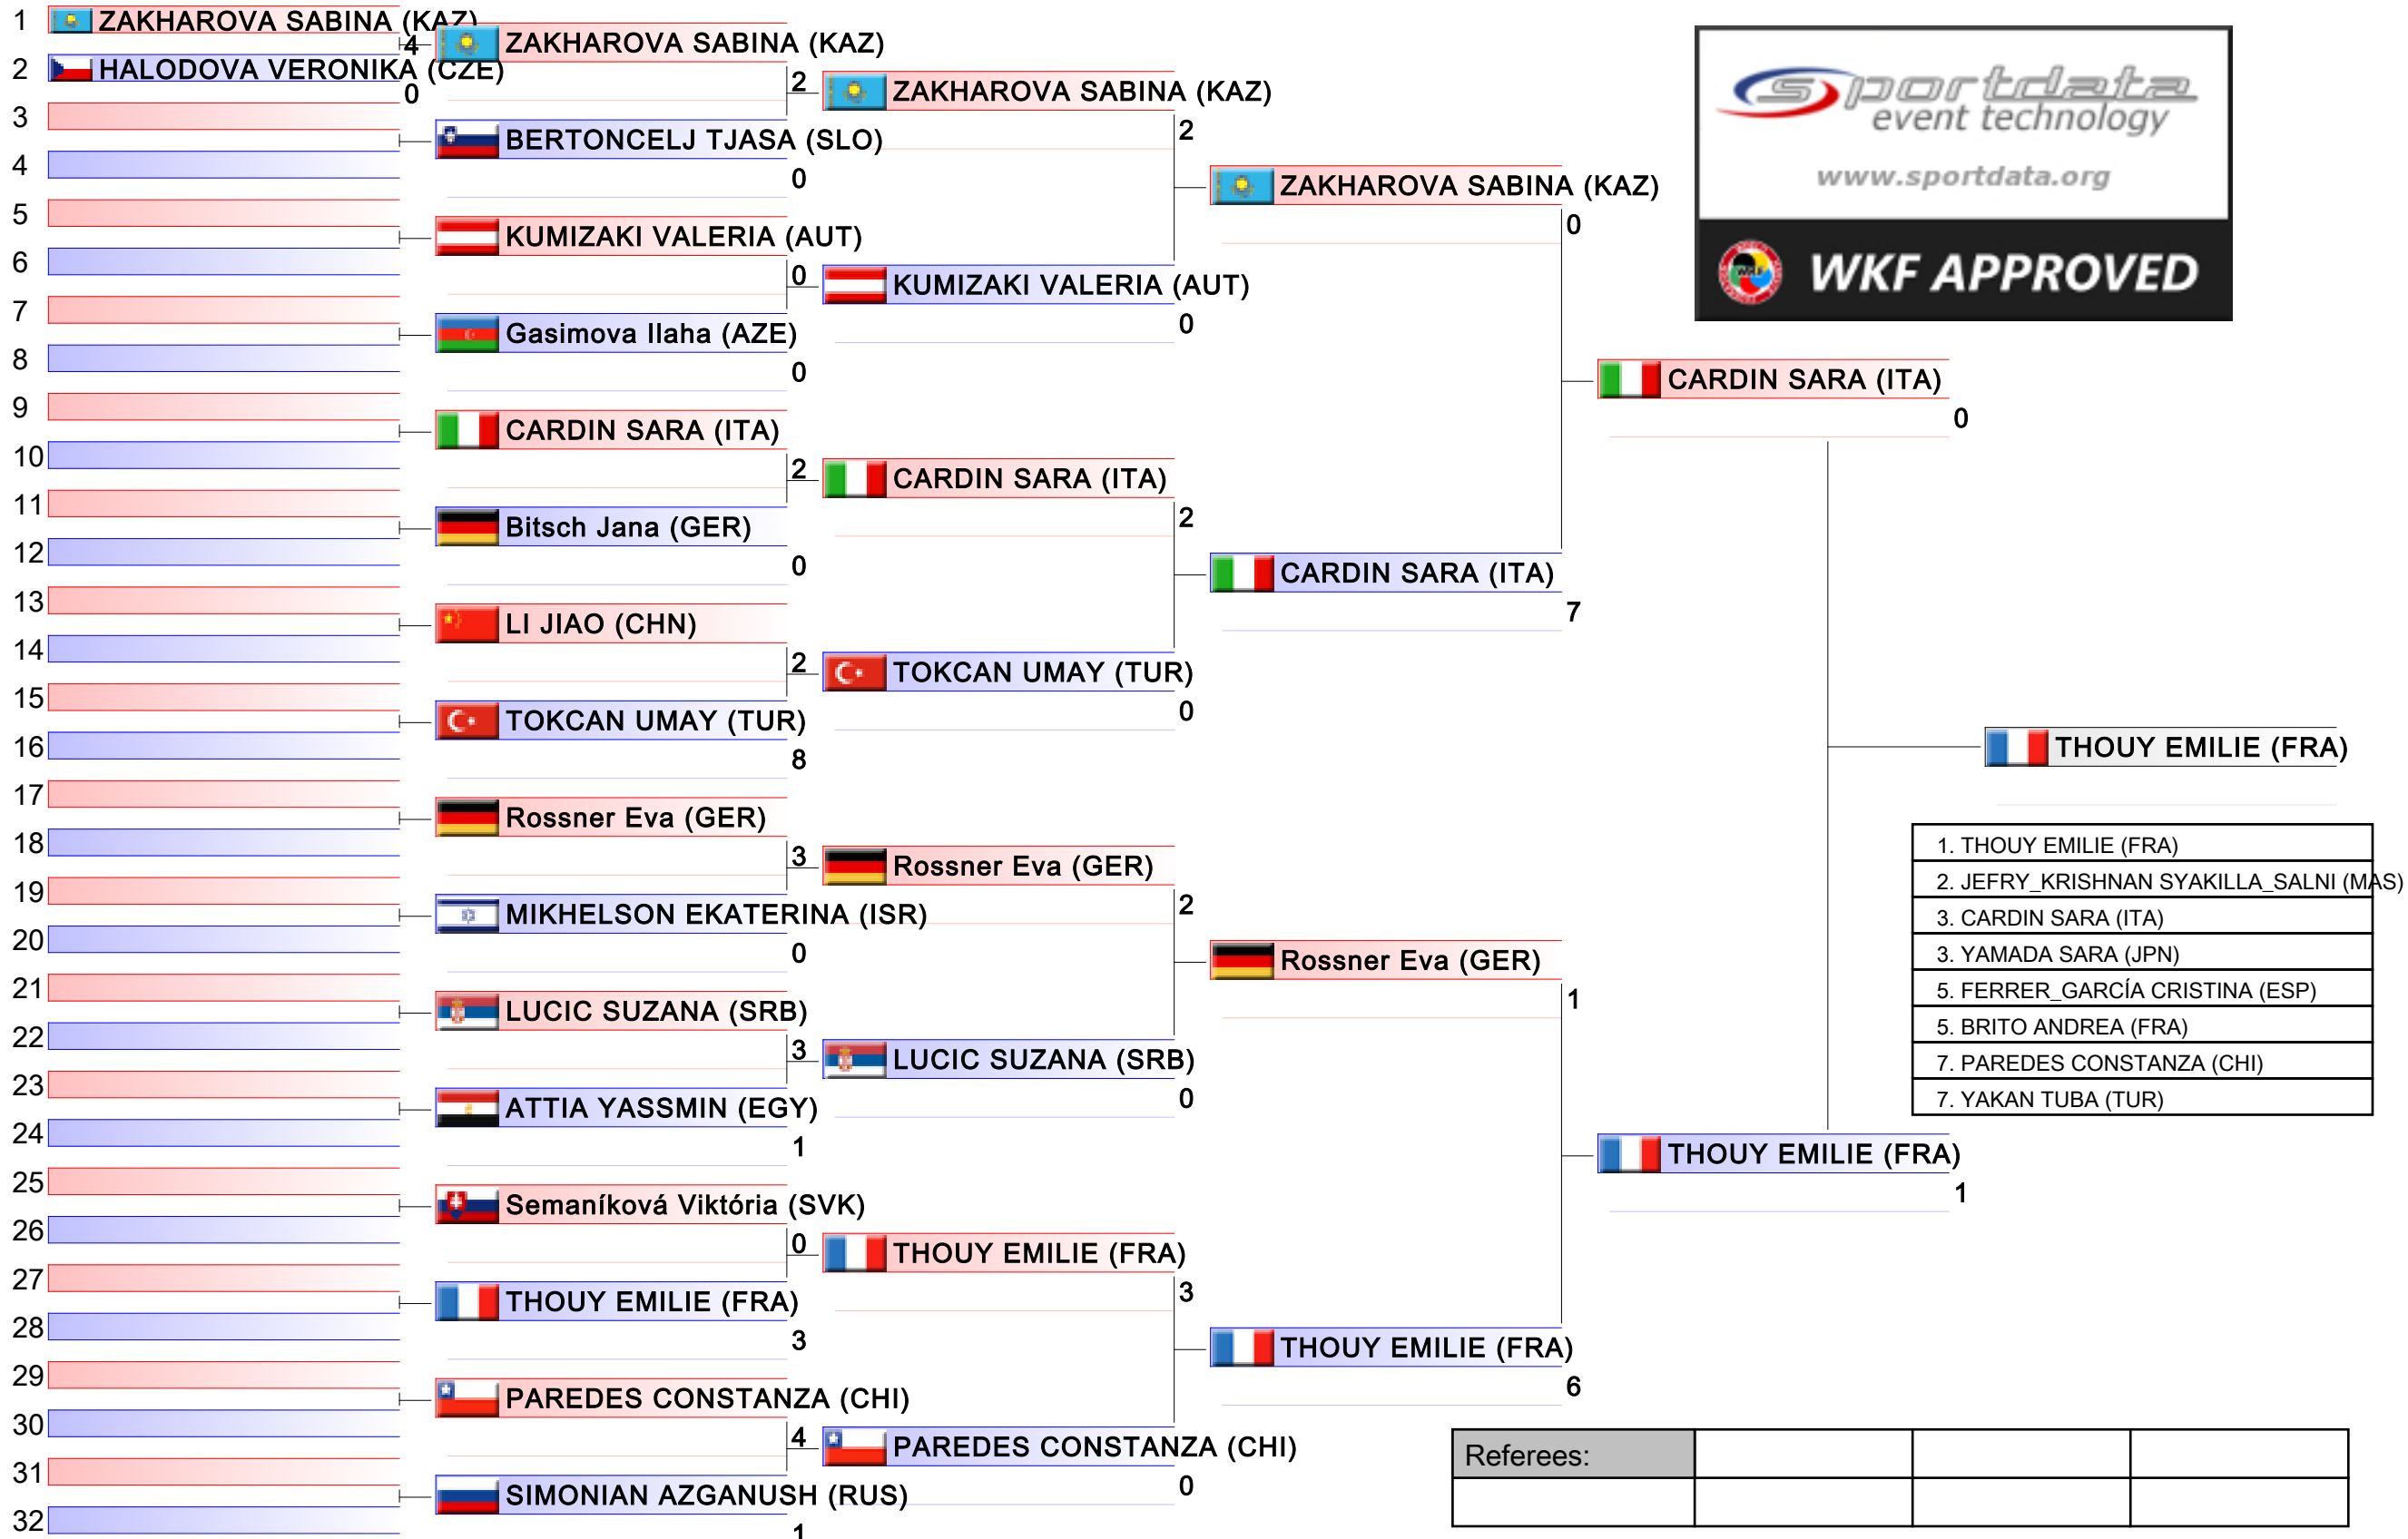

1. THOUY EMILIE (FRA)
2. JEFRY_KRISHNAN SYAKILLA_SALNI (MAS)
3. CARDIN SARA (ITA)
3. YAMADA SARA (JPN)
5. FERRER_GARCÍA CRISTINA (ESP)
5. BRITO ANDREA (FRA)
7. PAREDES CONSTANZA (CHI)
7. YAKAN TUBA (TUR)

Referees: