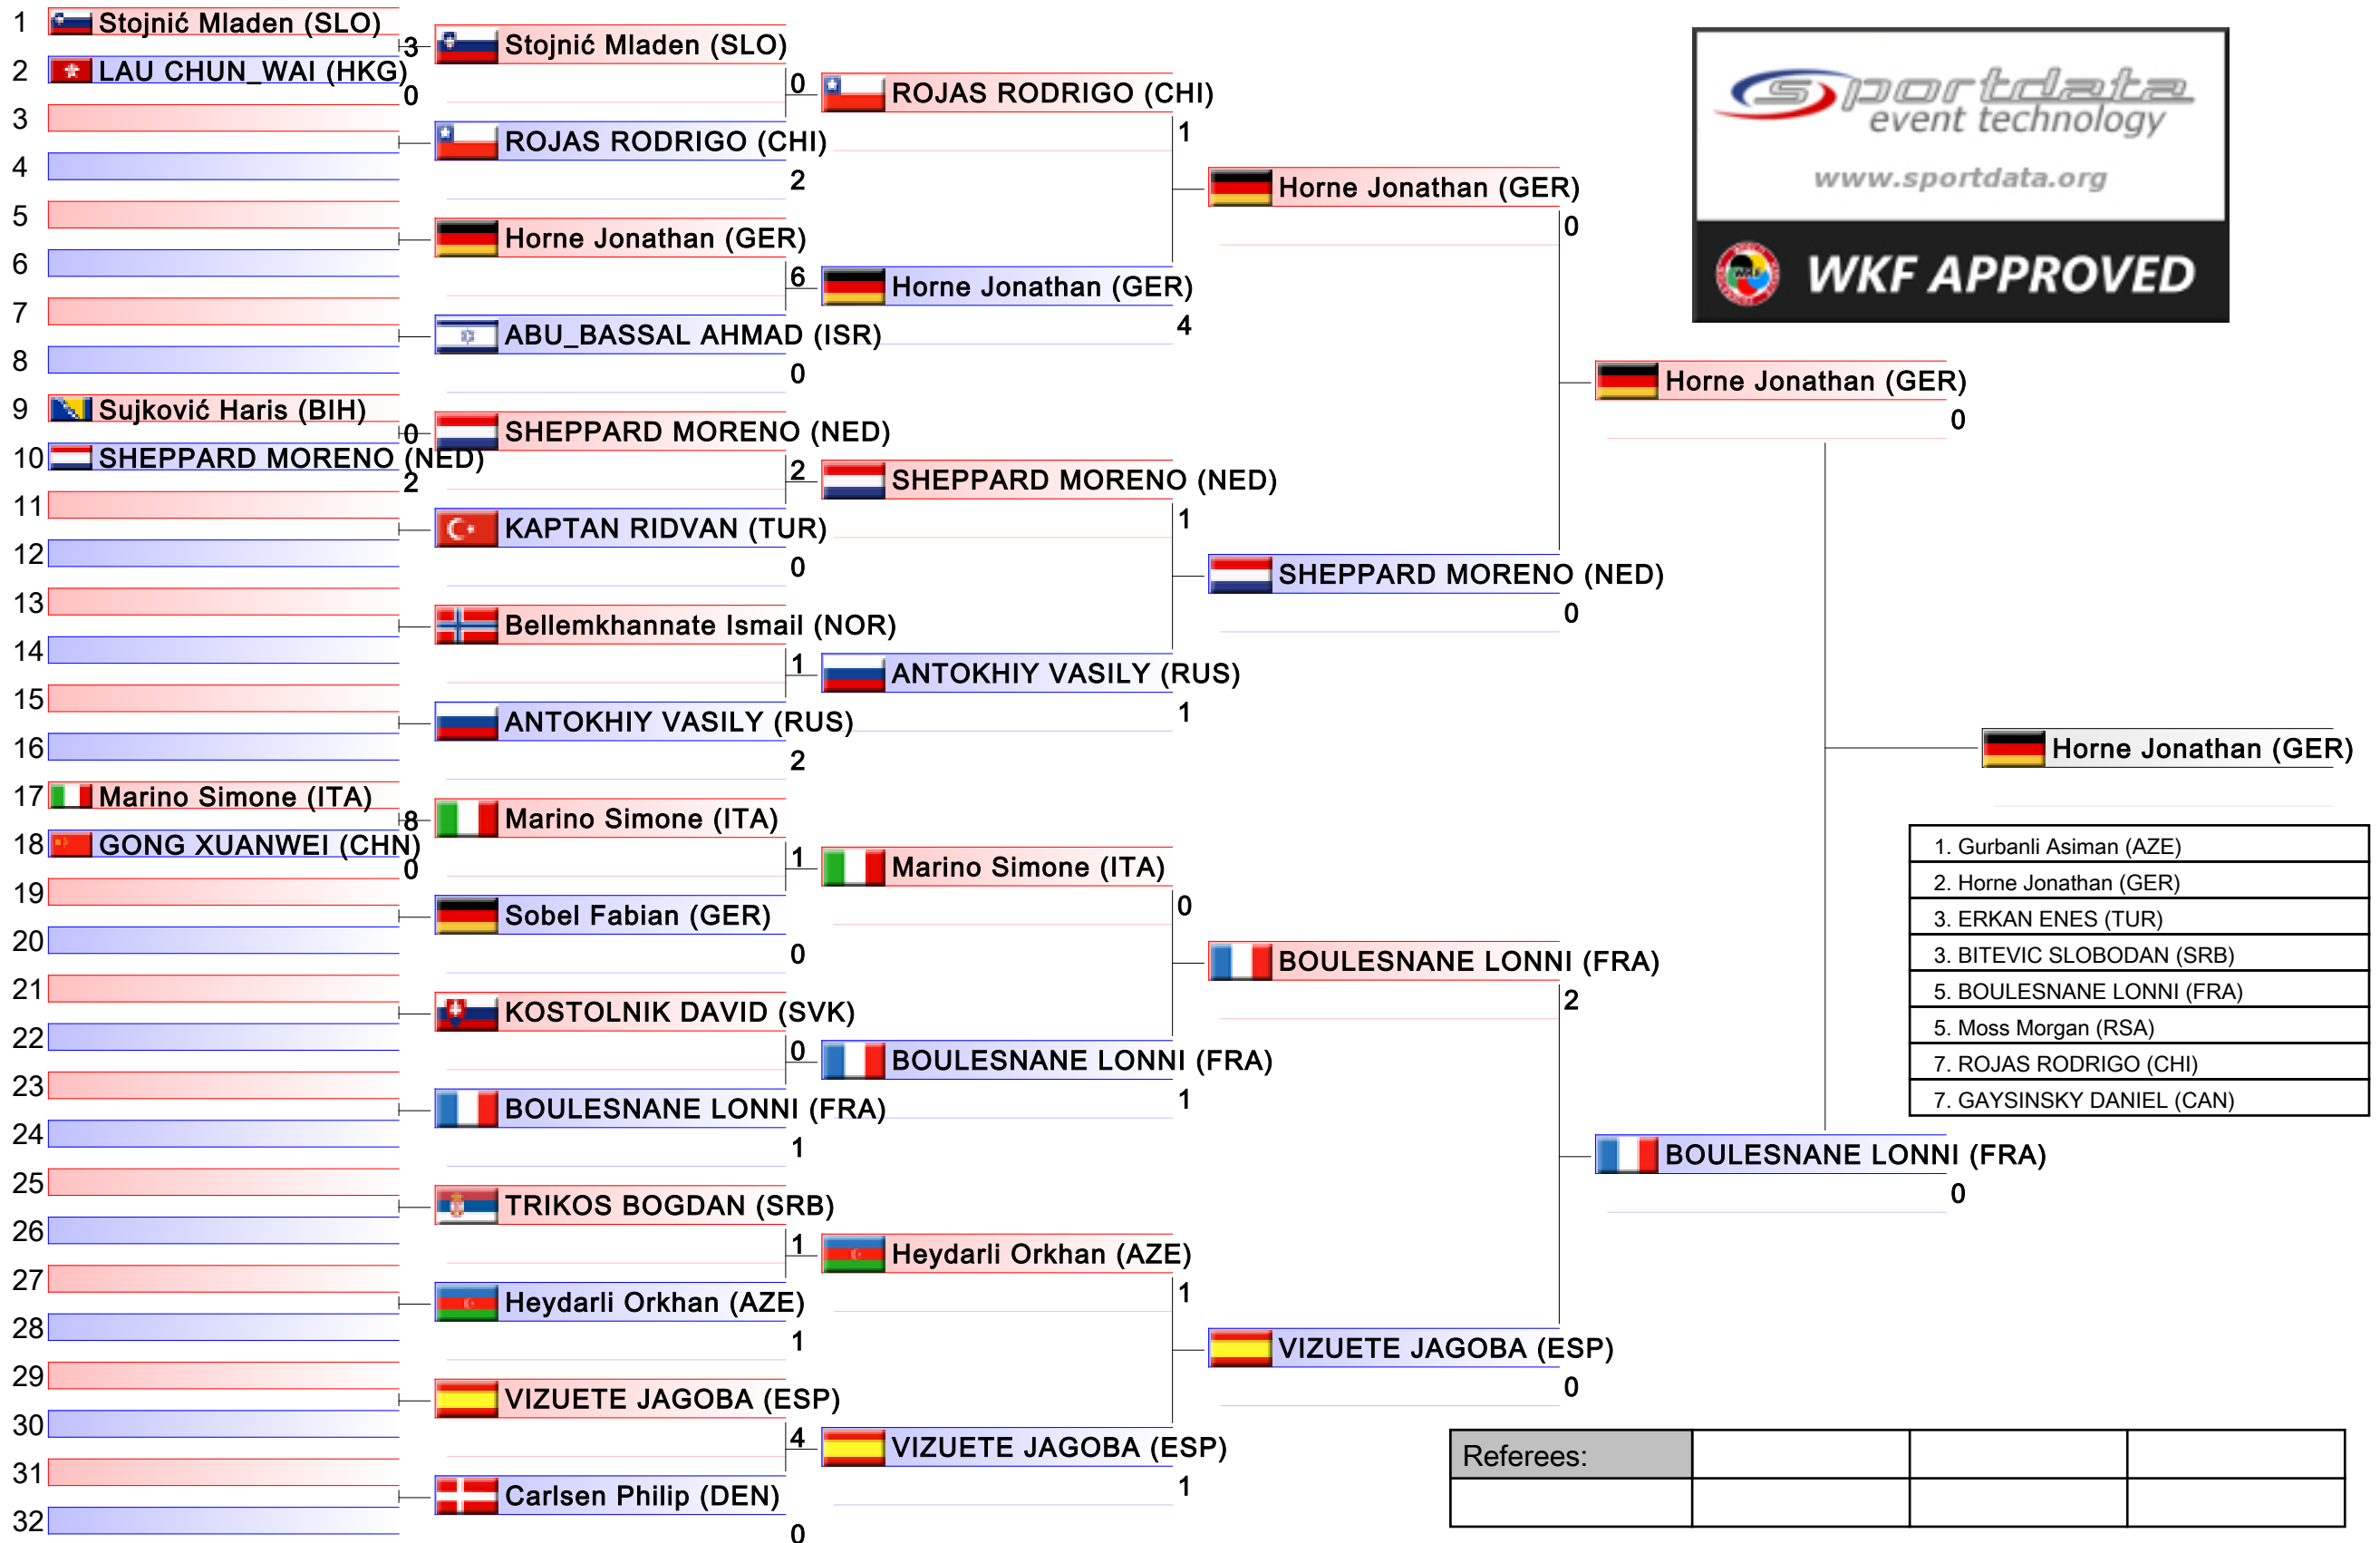

Male Kumite 84+ Kg

Karate1 Premier League - Hamburg 2016, Hamburg, GER

Tatami
2

Pool
1/4

Referees: