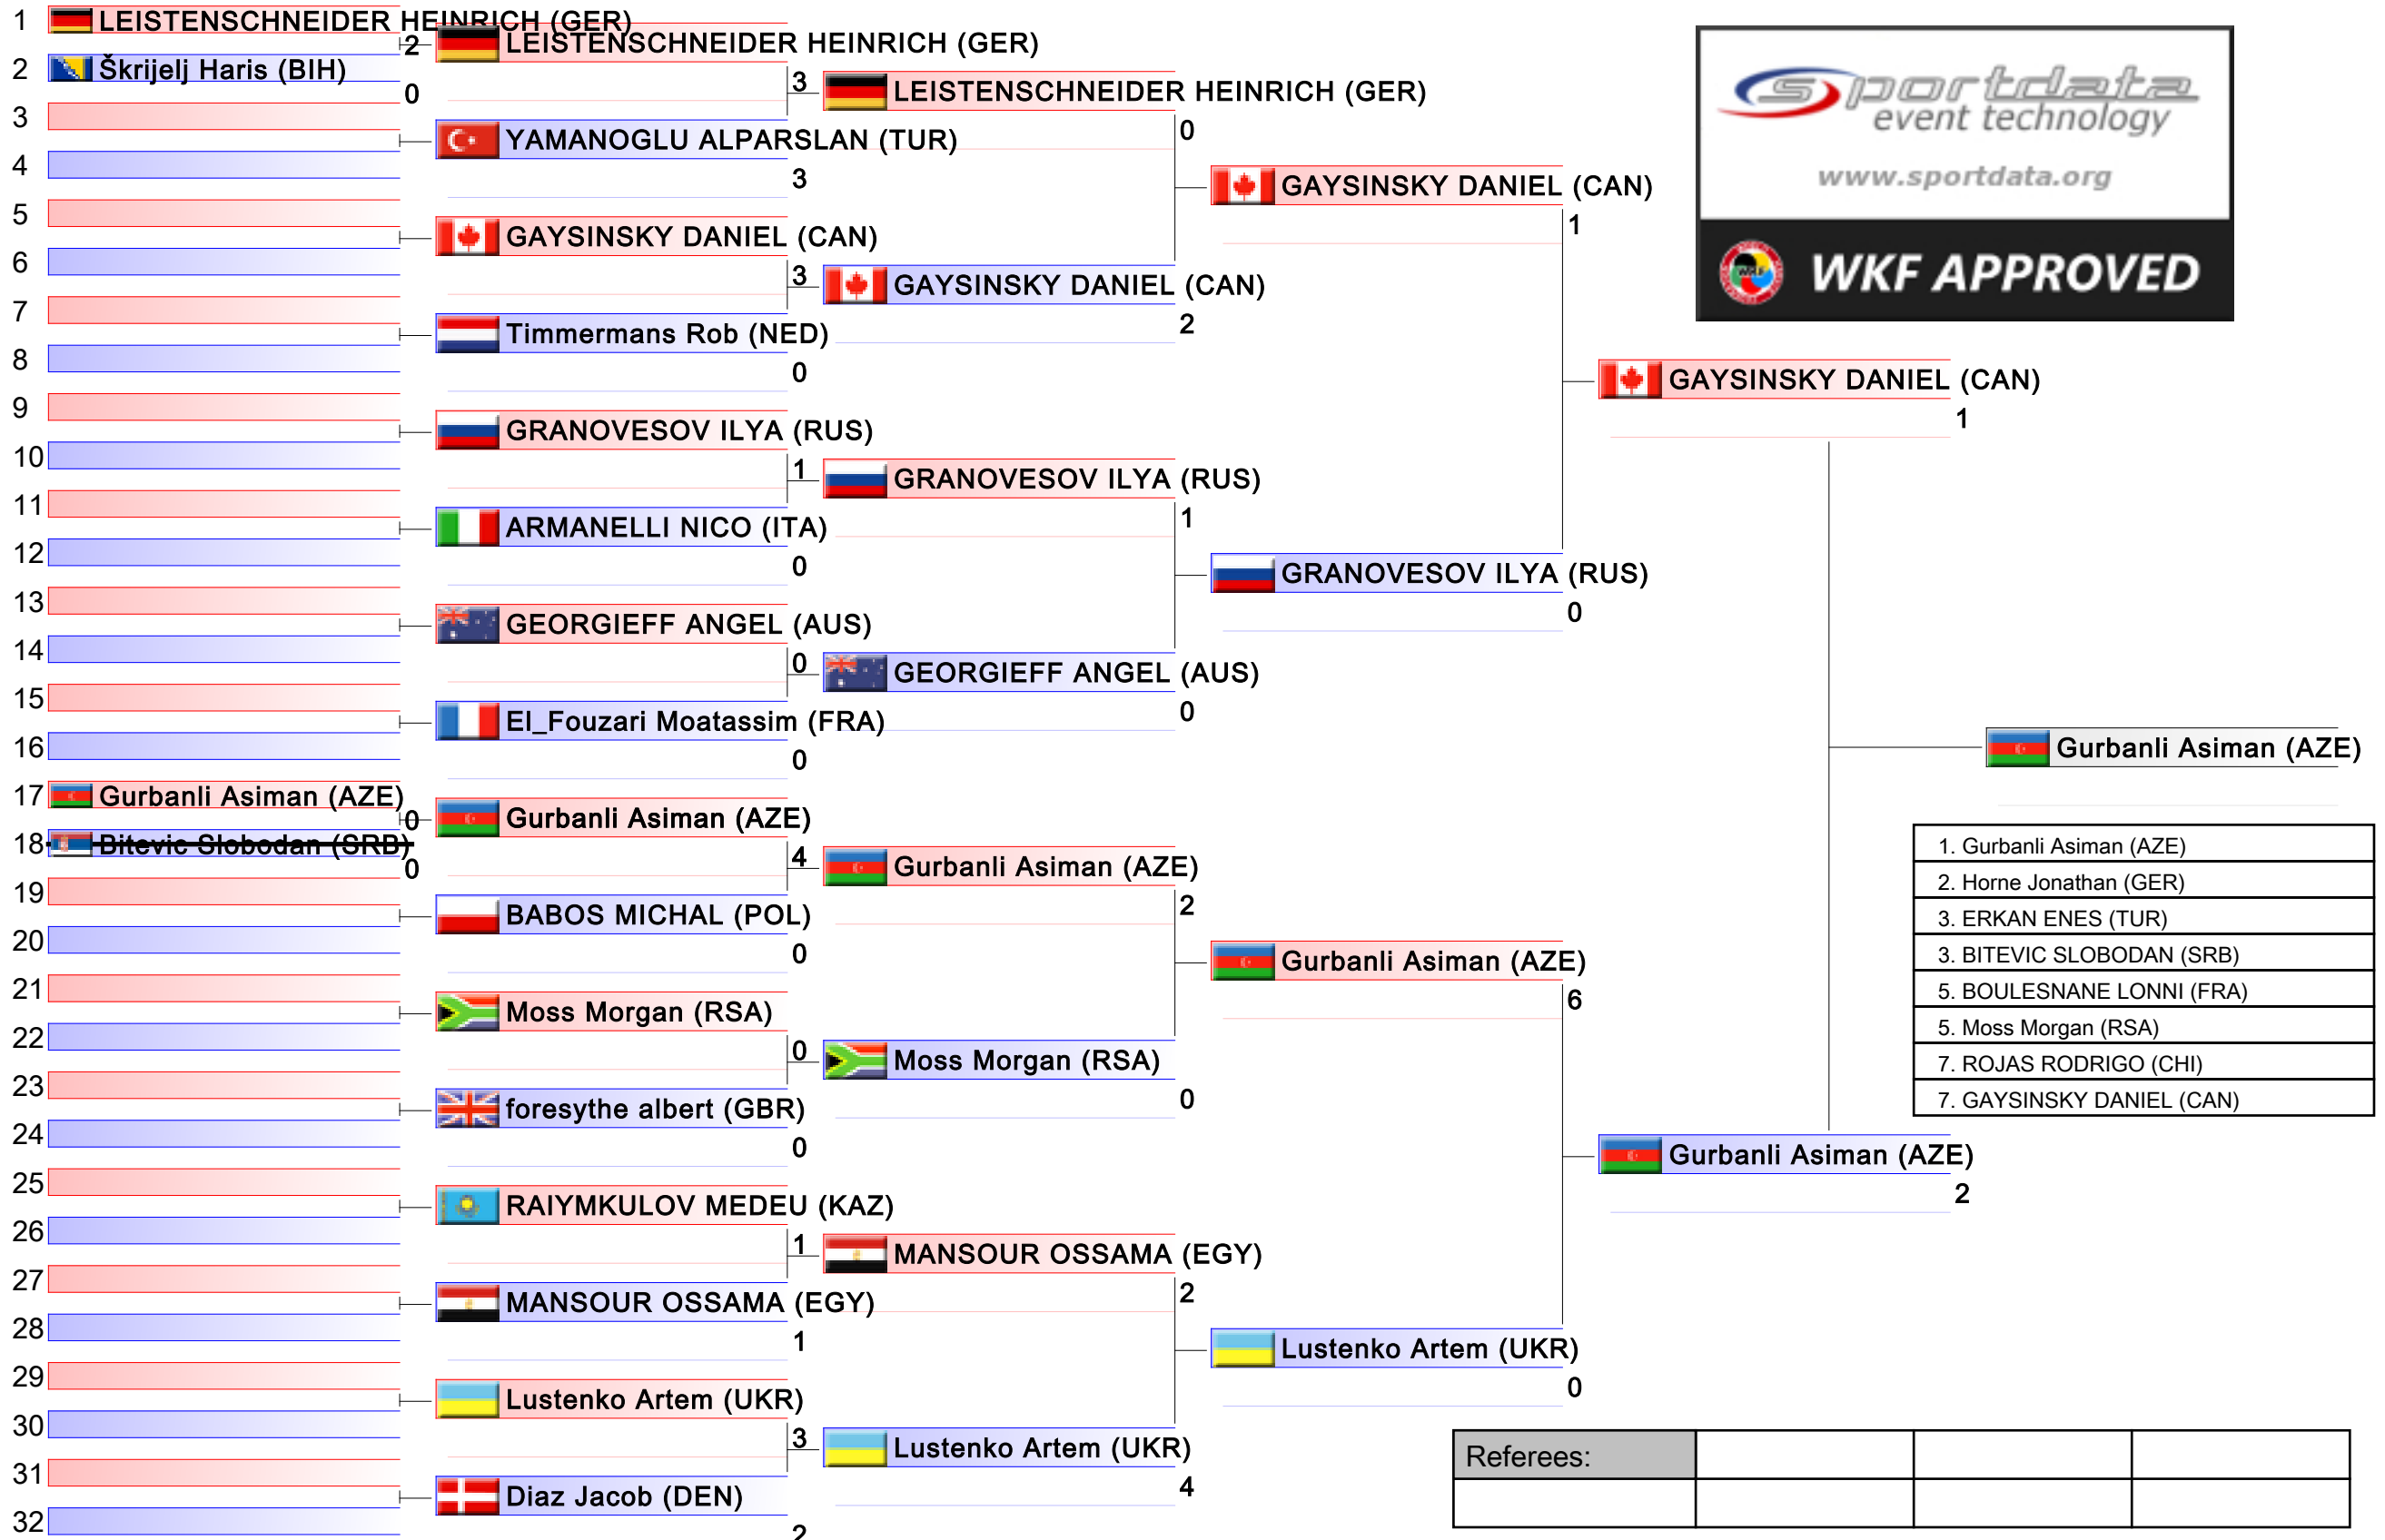

Male Kumite 84+ Kg

Karate1 Premier League - Hamburg 2016, Hamburg, GER

Tatami
5

Pool
4/4

Referees: