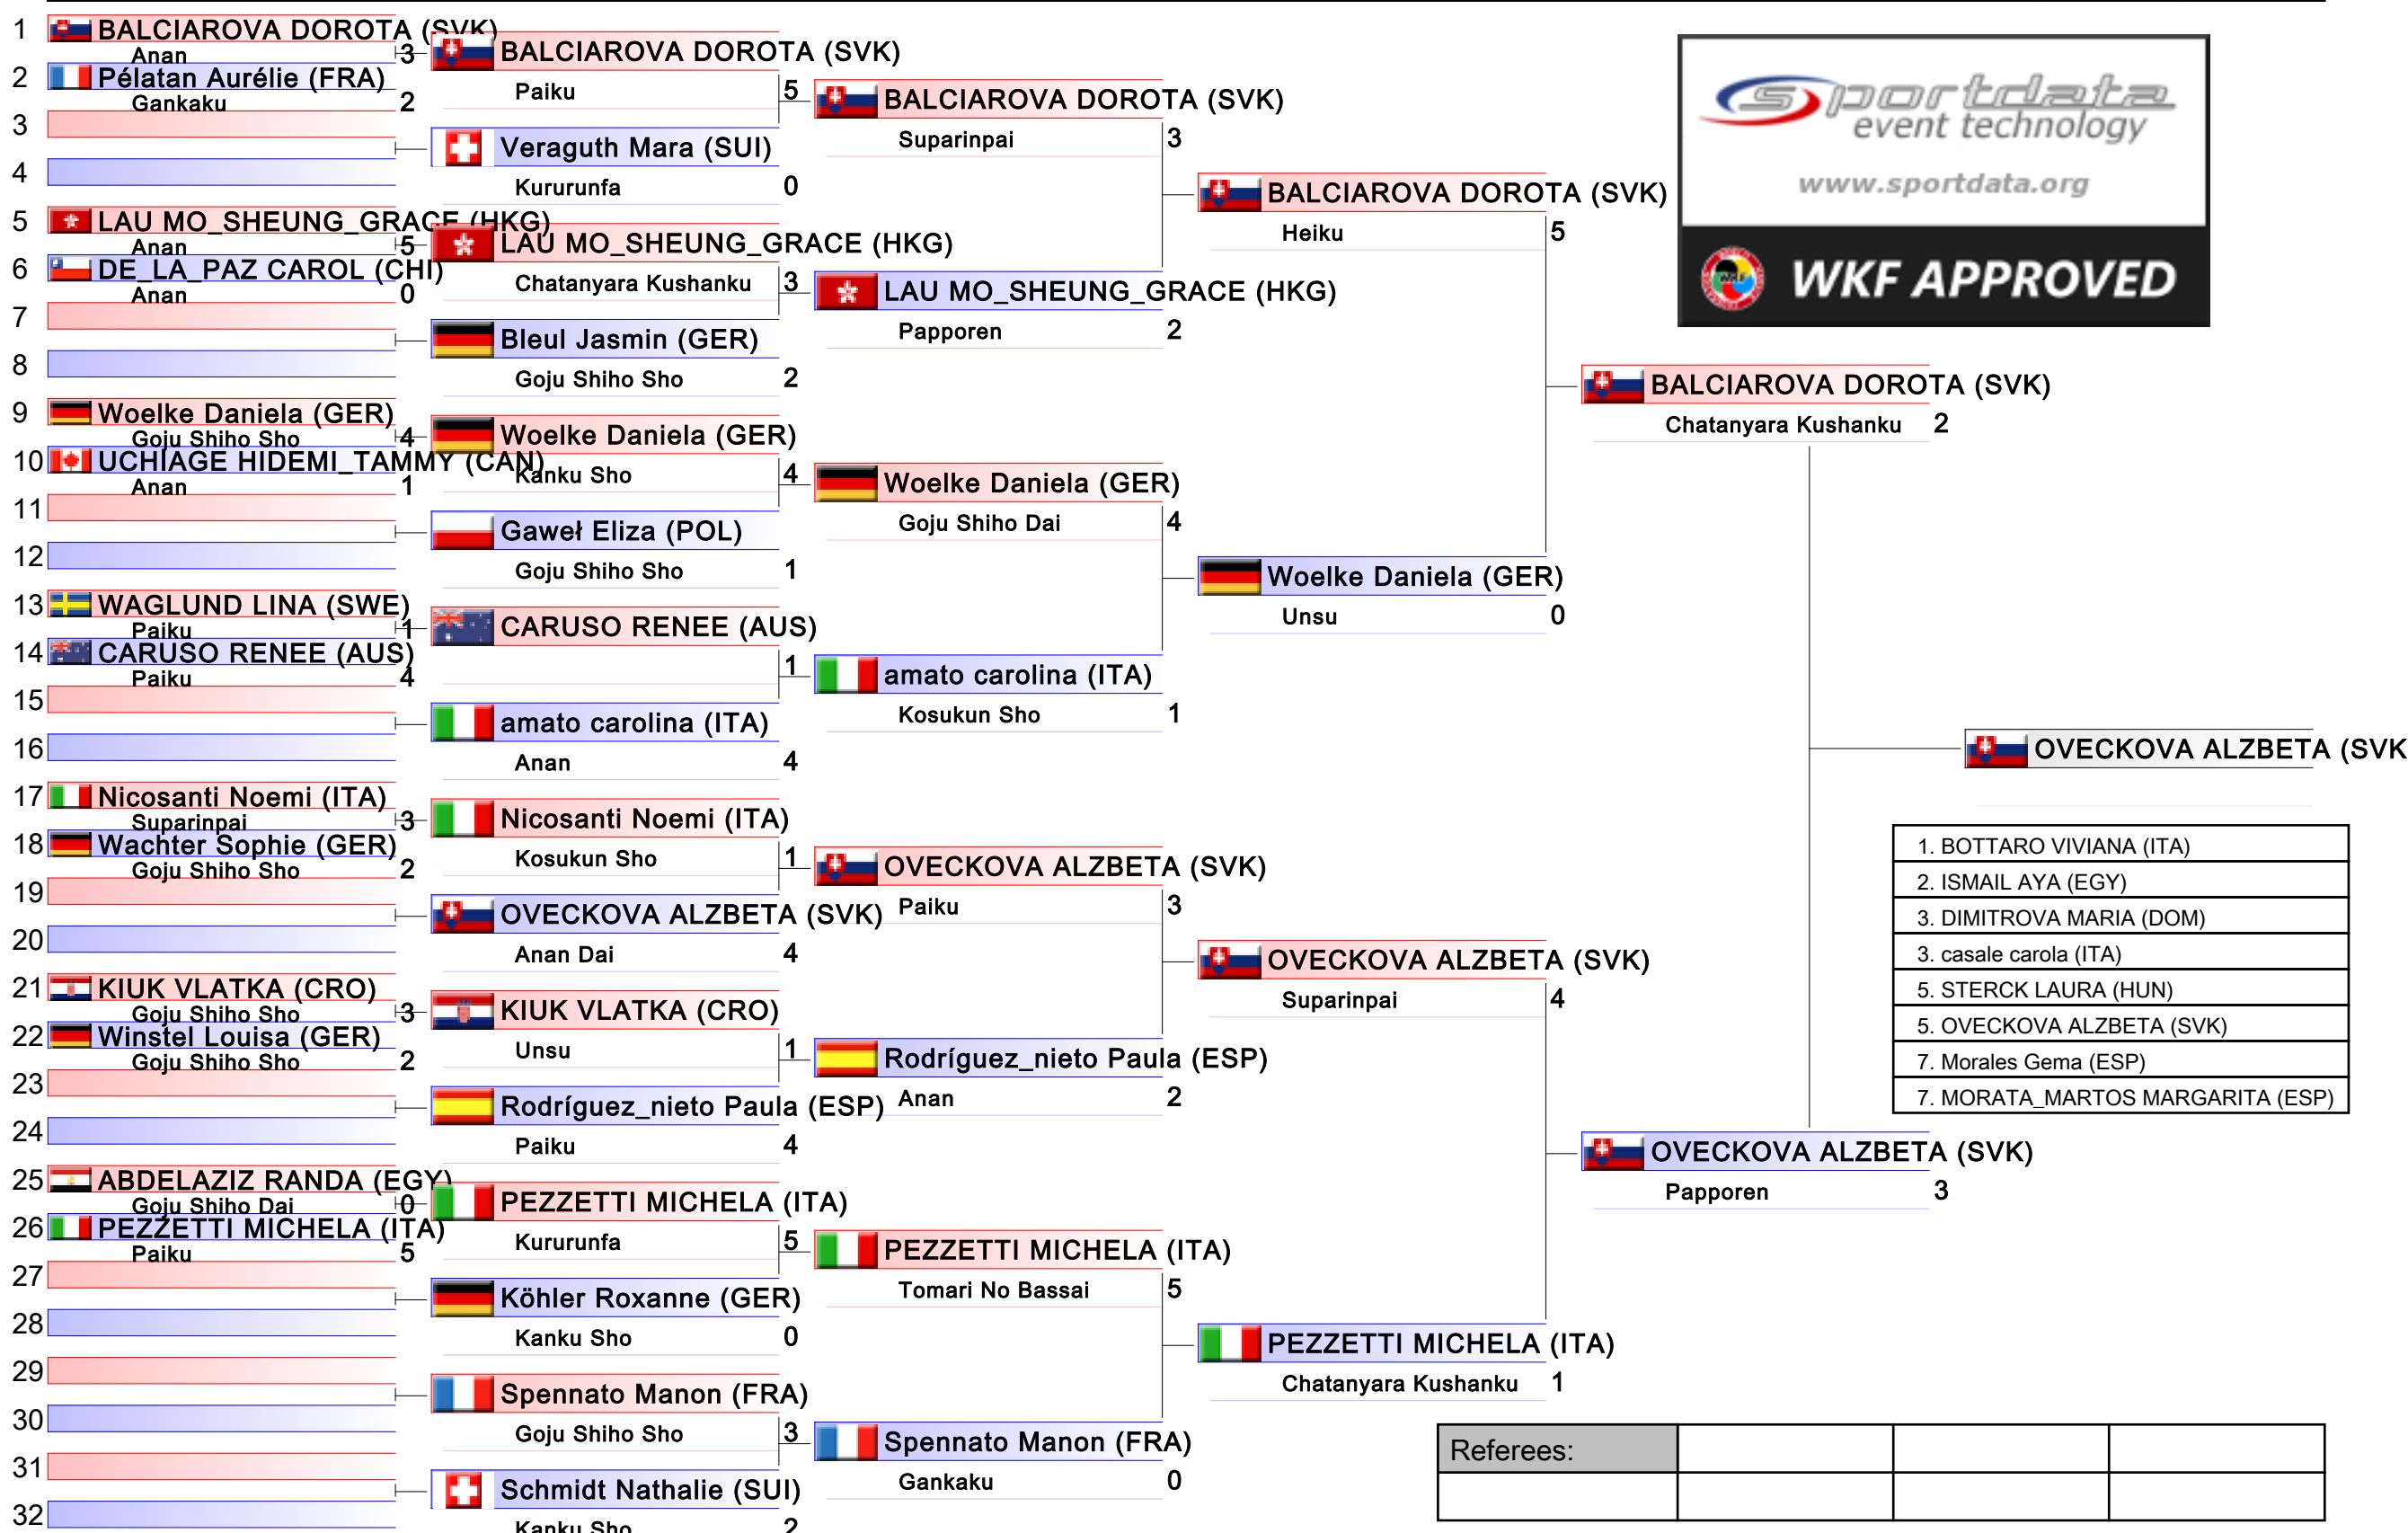

Female Kata

Karate1 Premier League - Hamburg 2016, Hamburg, GER

Tatami
4

Pool
3/4

Referees: