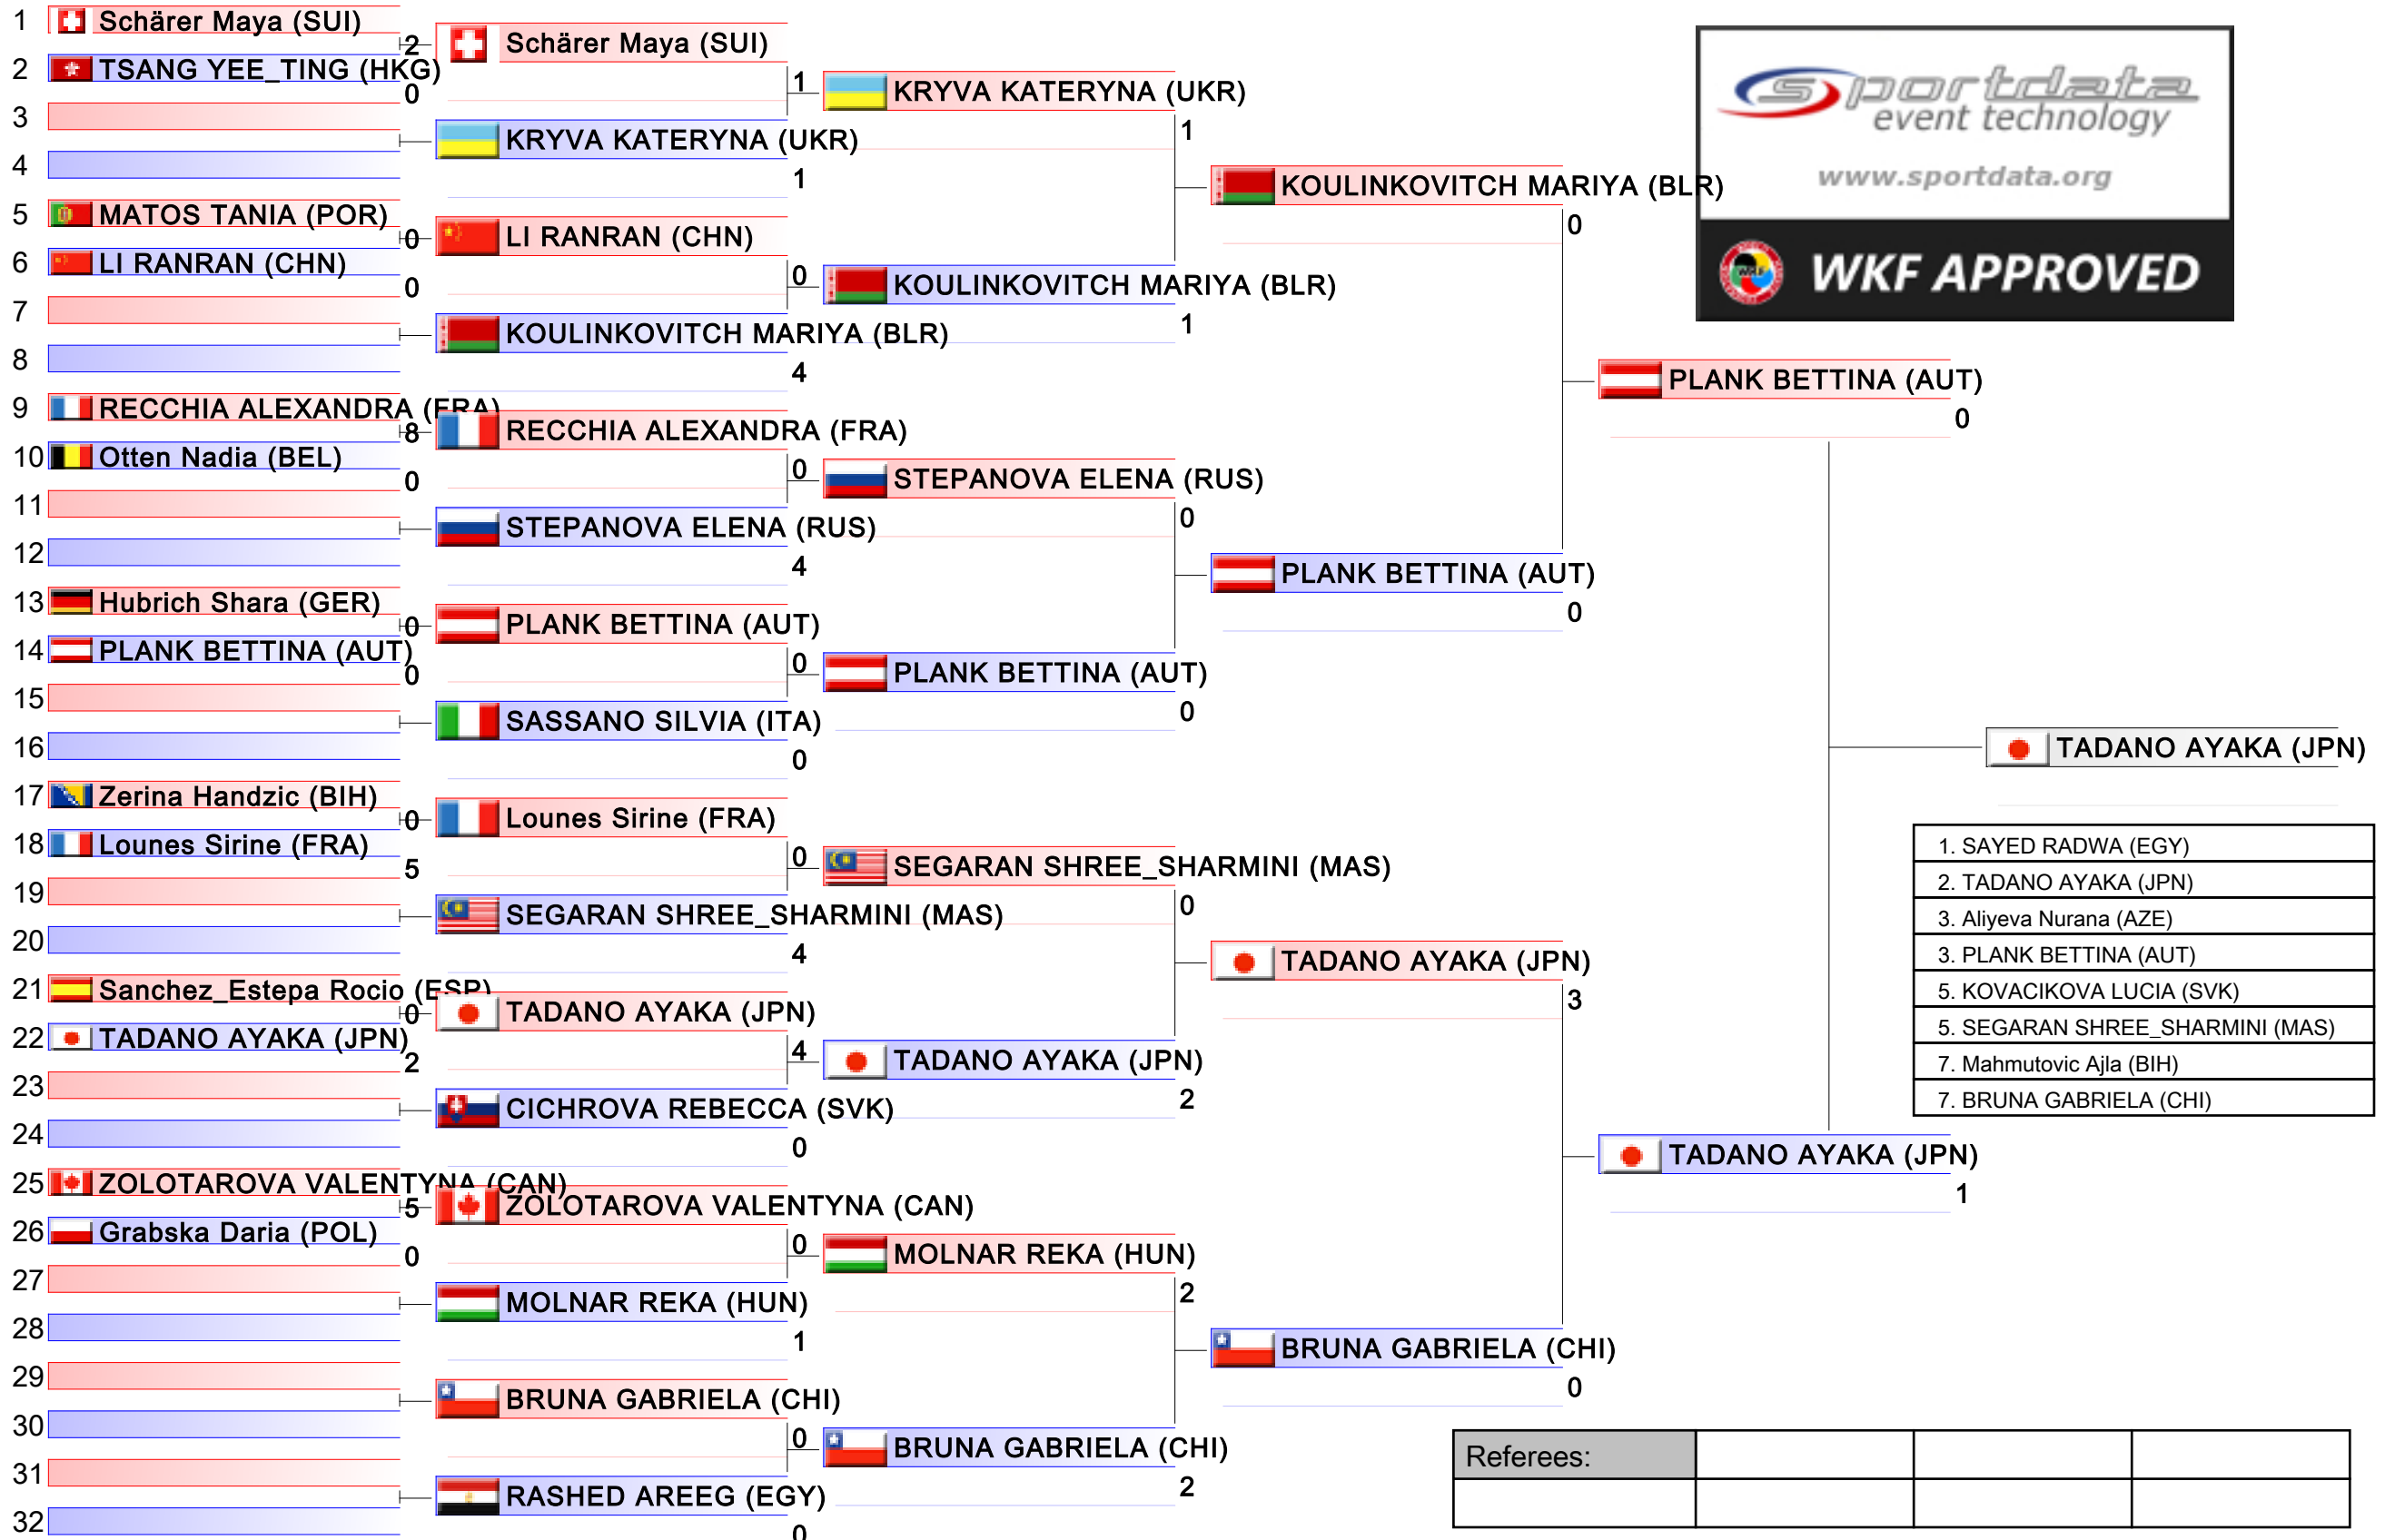

# Female Kata

Karate1 Premier League - Hamburg 2016, Hamburg, GER

Tatami  
5

Pool  
4/4

Referees:			

Referees:			

1. SAYED RADWA (EGY)
2. TADANO AYAKA (JPN)
3. Aliyeva Nurana (AZE)
3. PLANK BETTINA (AUT)
5. KOVACIKOVA LUCIA (SVK)
5. SEGARAN SHREE_SHARMINI (MAS)
7. Mahmutovic Ajla (BIH)
7. BRUNA GABRIELA (CHI)