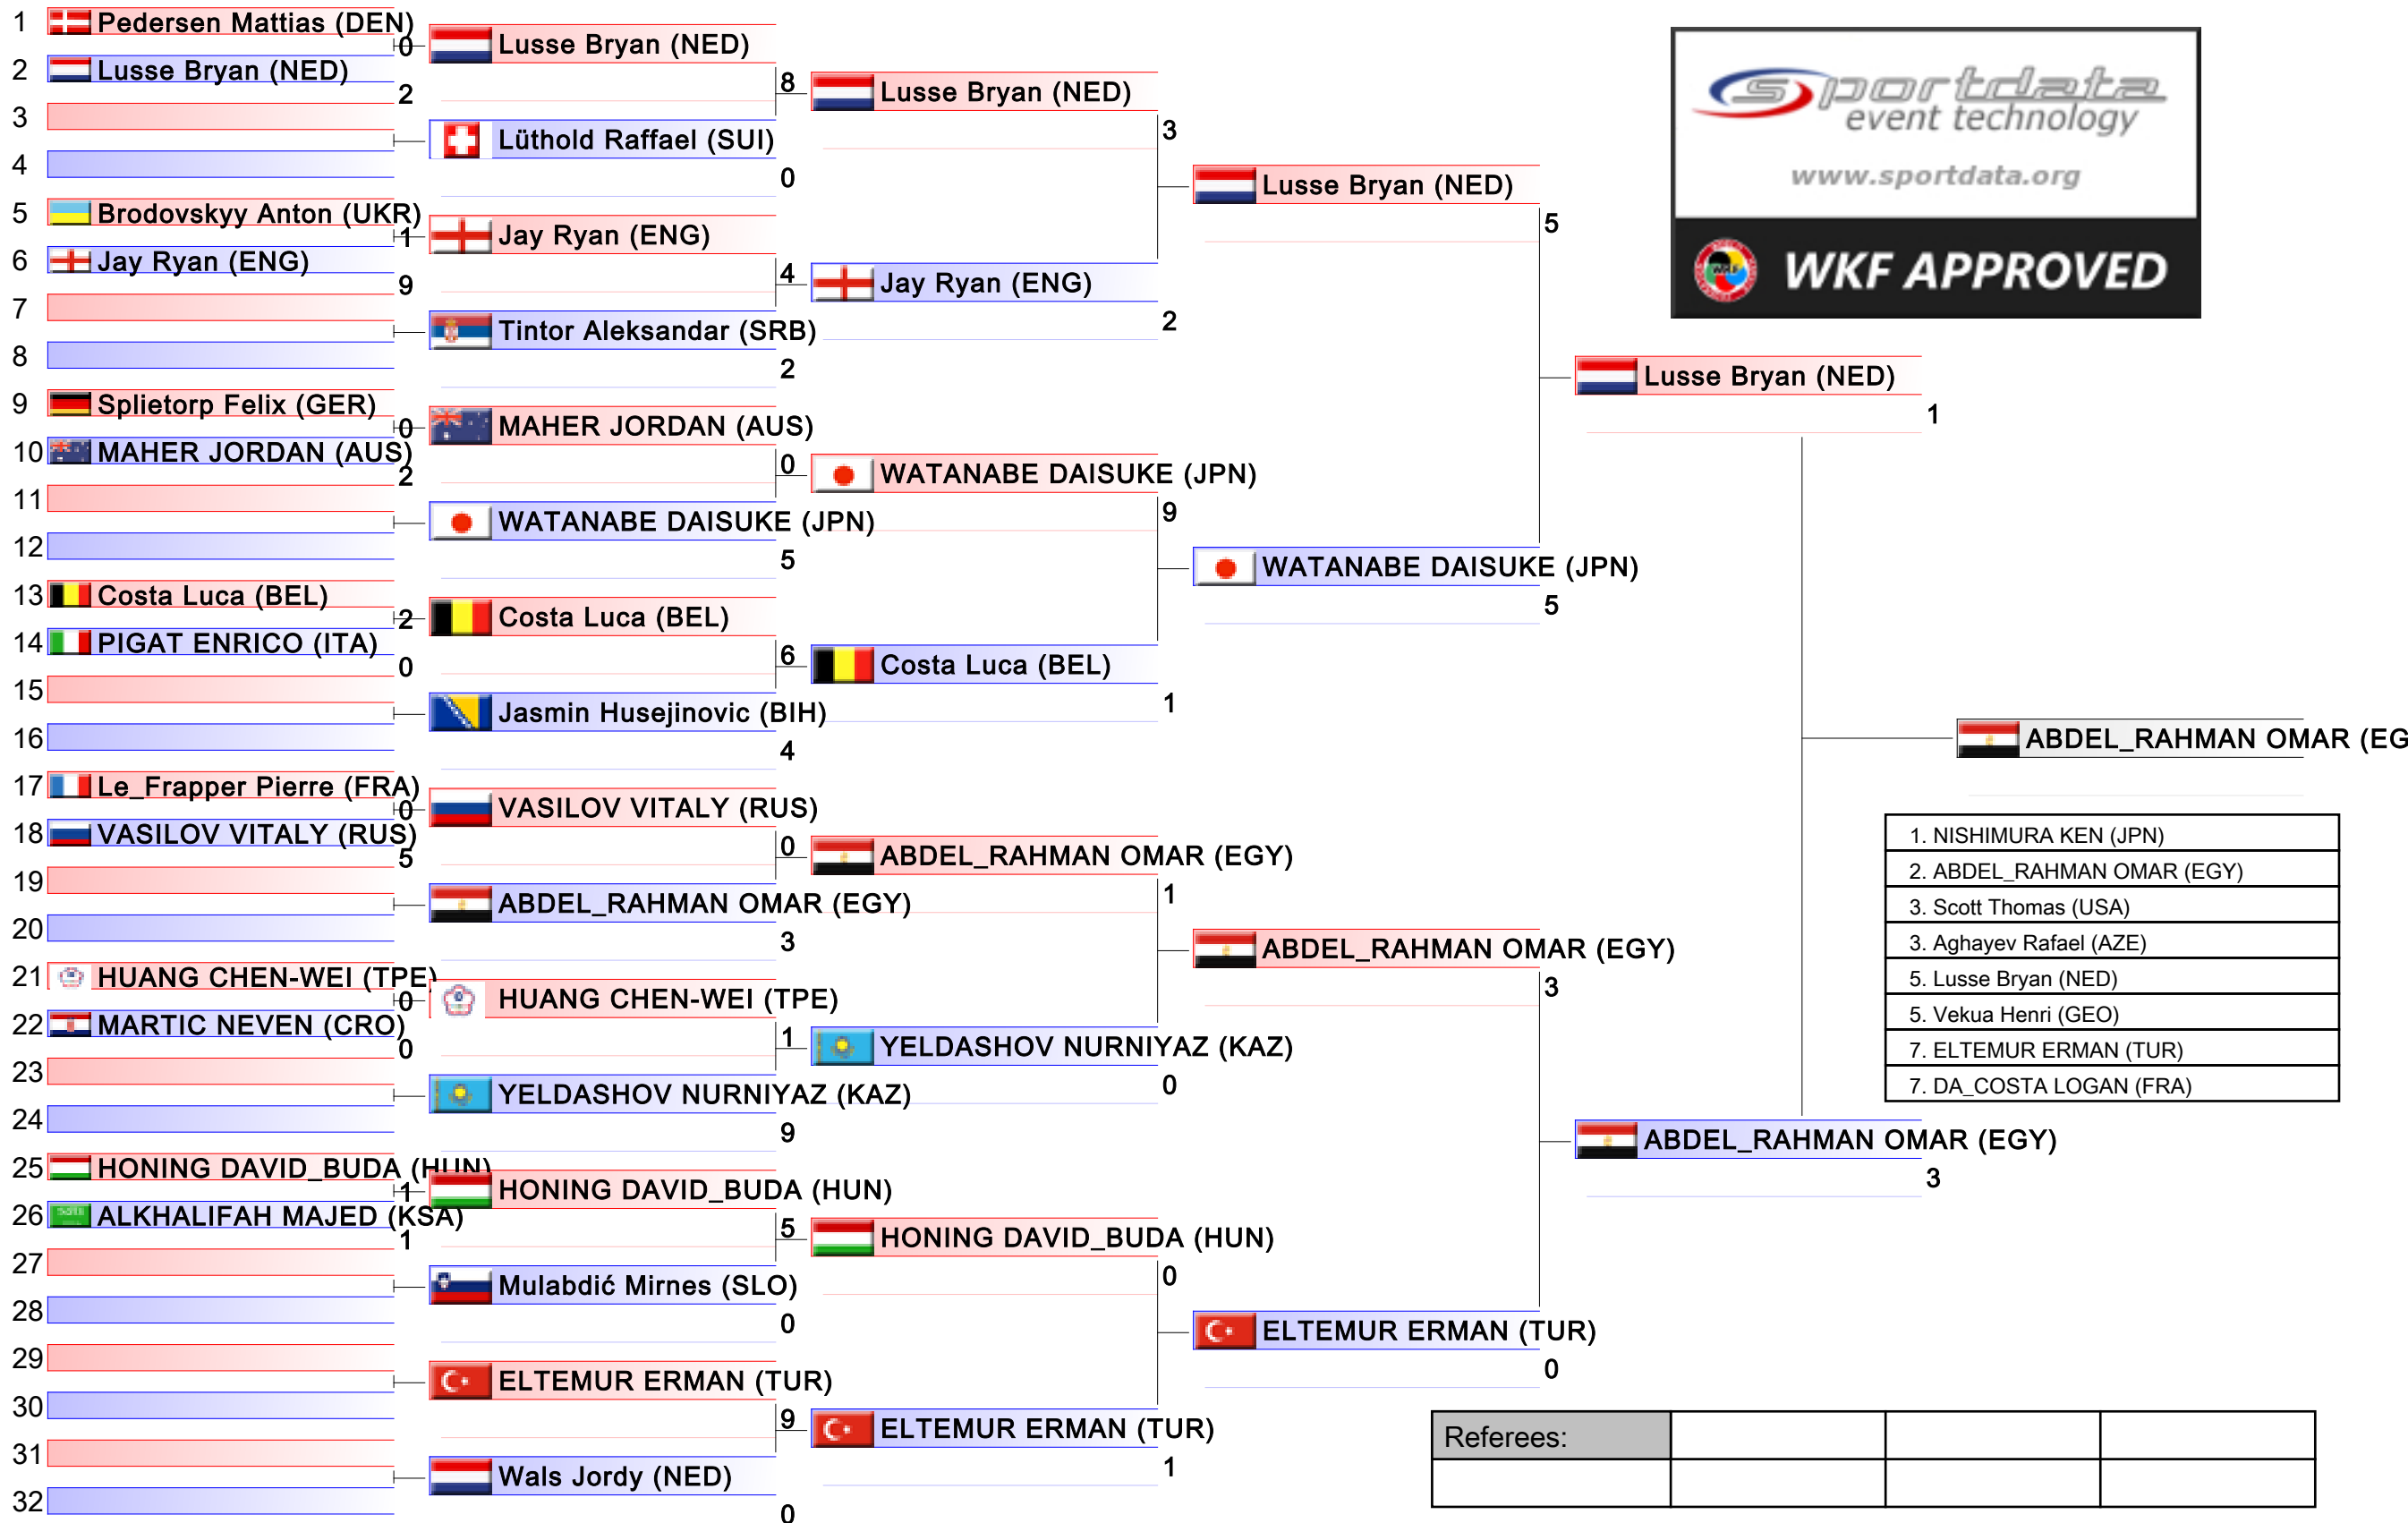

Male Kumite -75 Kg

Karate1 Premier League - Hamburg 2016, Hamburg, GER

Tatami
5

Pool
4/4

Referees: