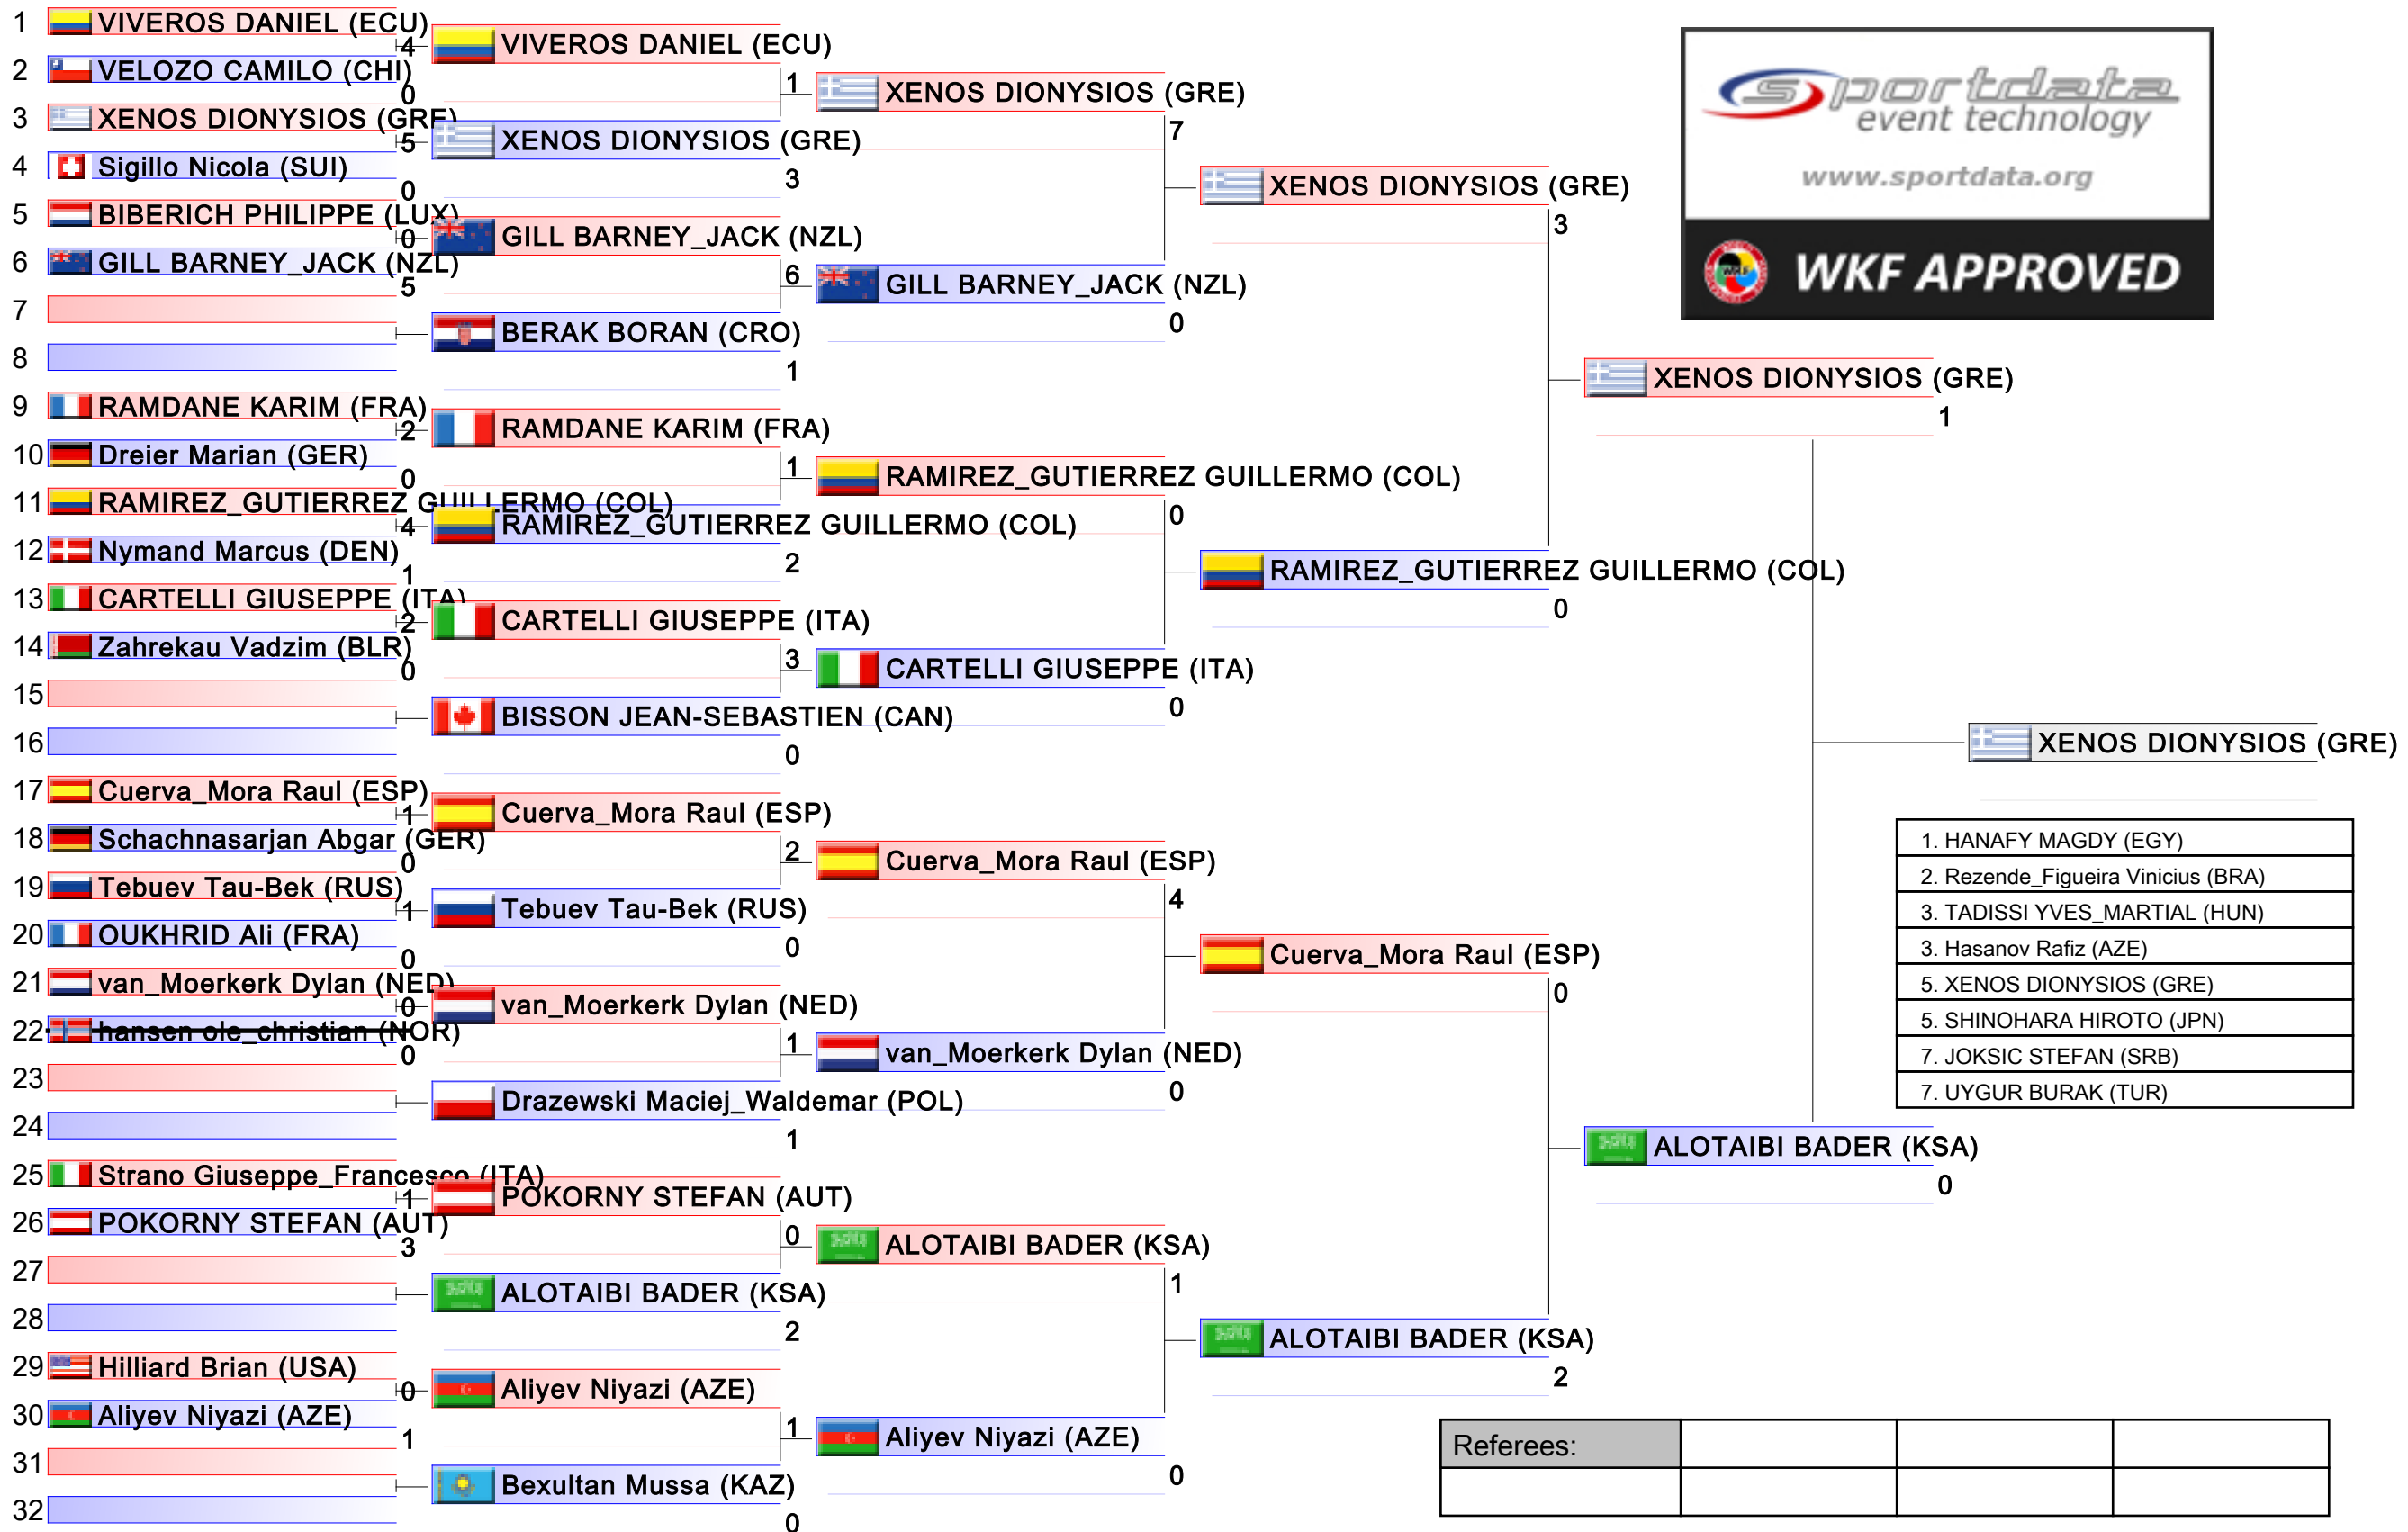

Male Kumite -67 Kg

Karate1 Premier League - Hamburg 2016, Hamburg, GER

Tatami
2

Pool
1/4

Referees: