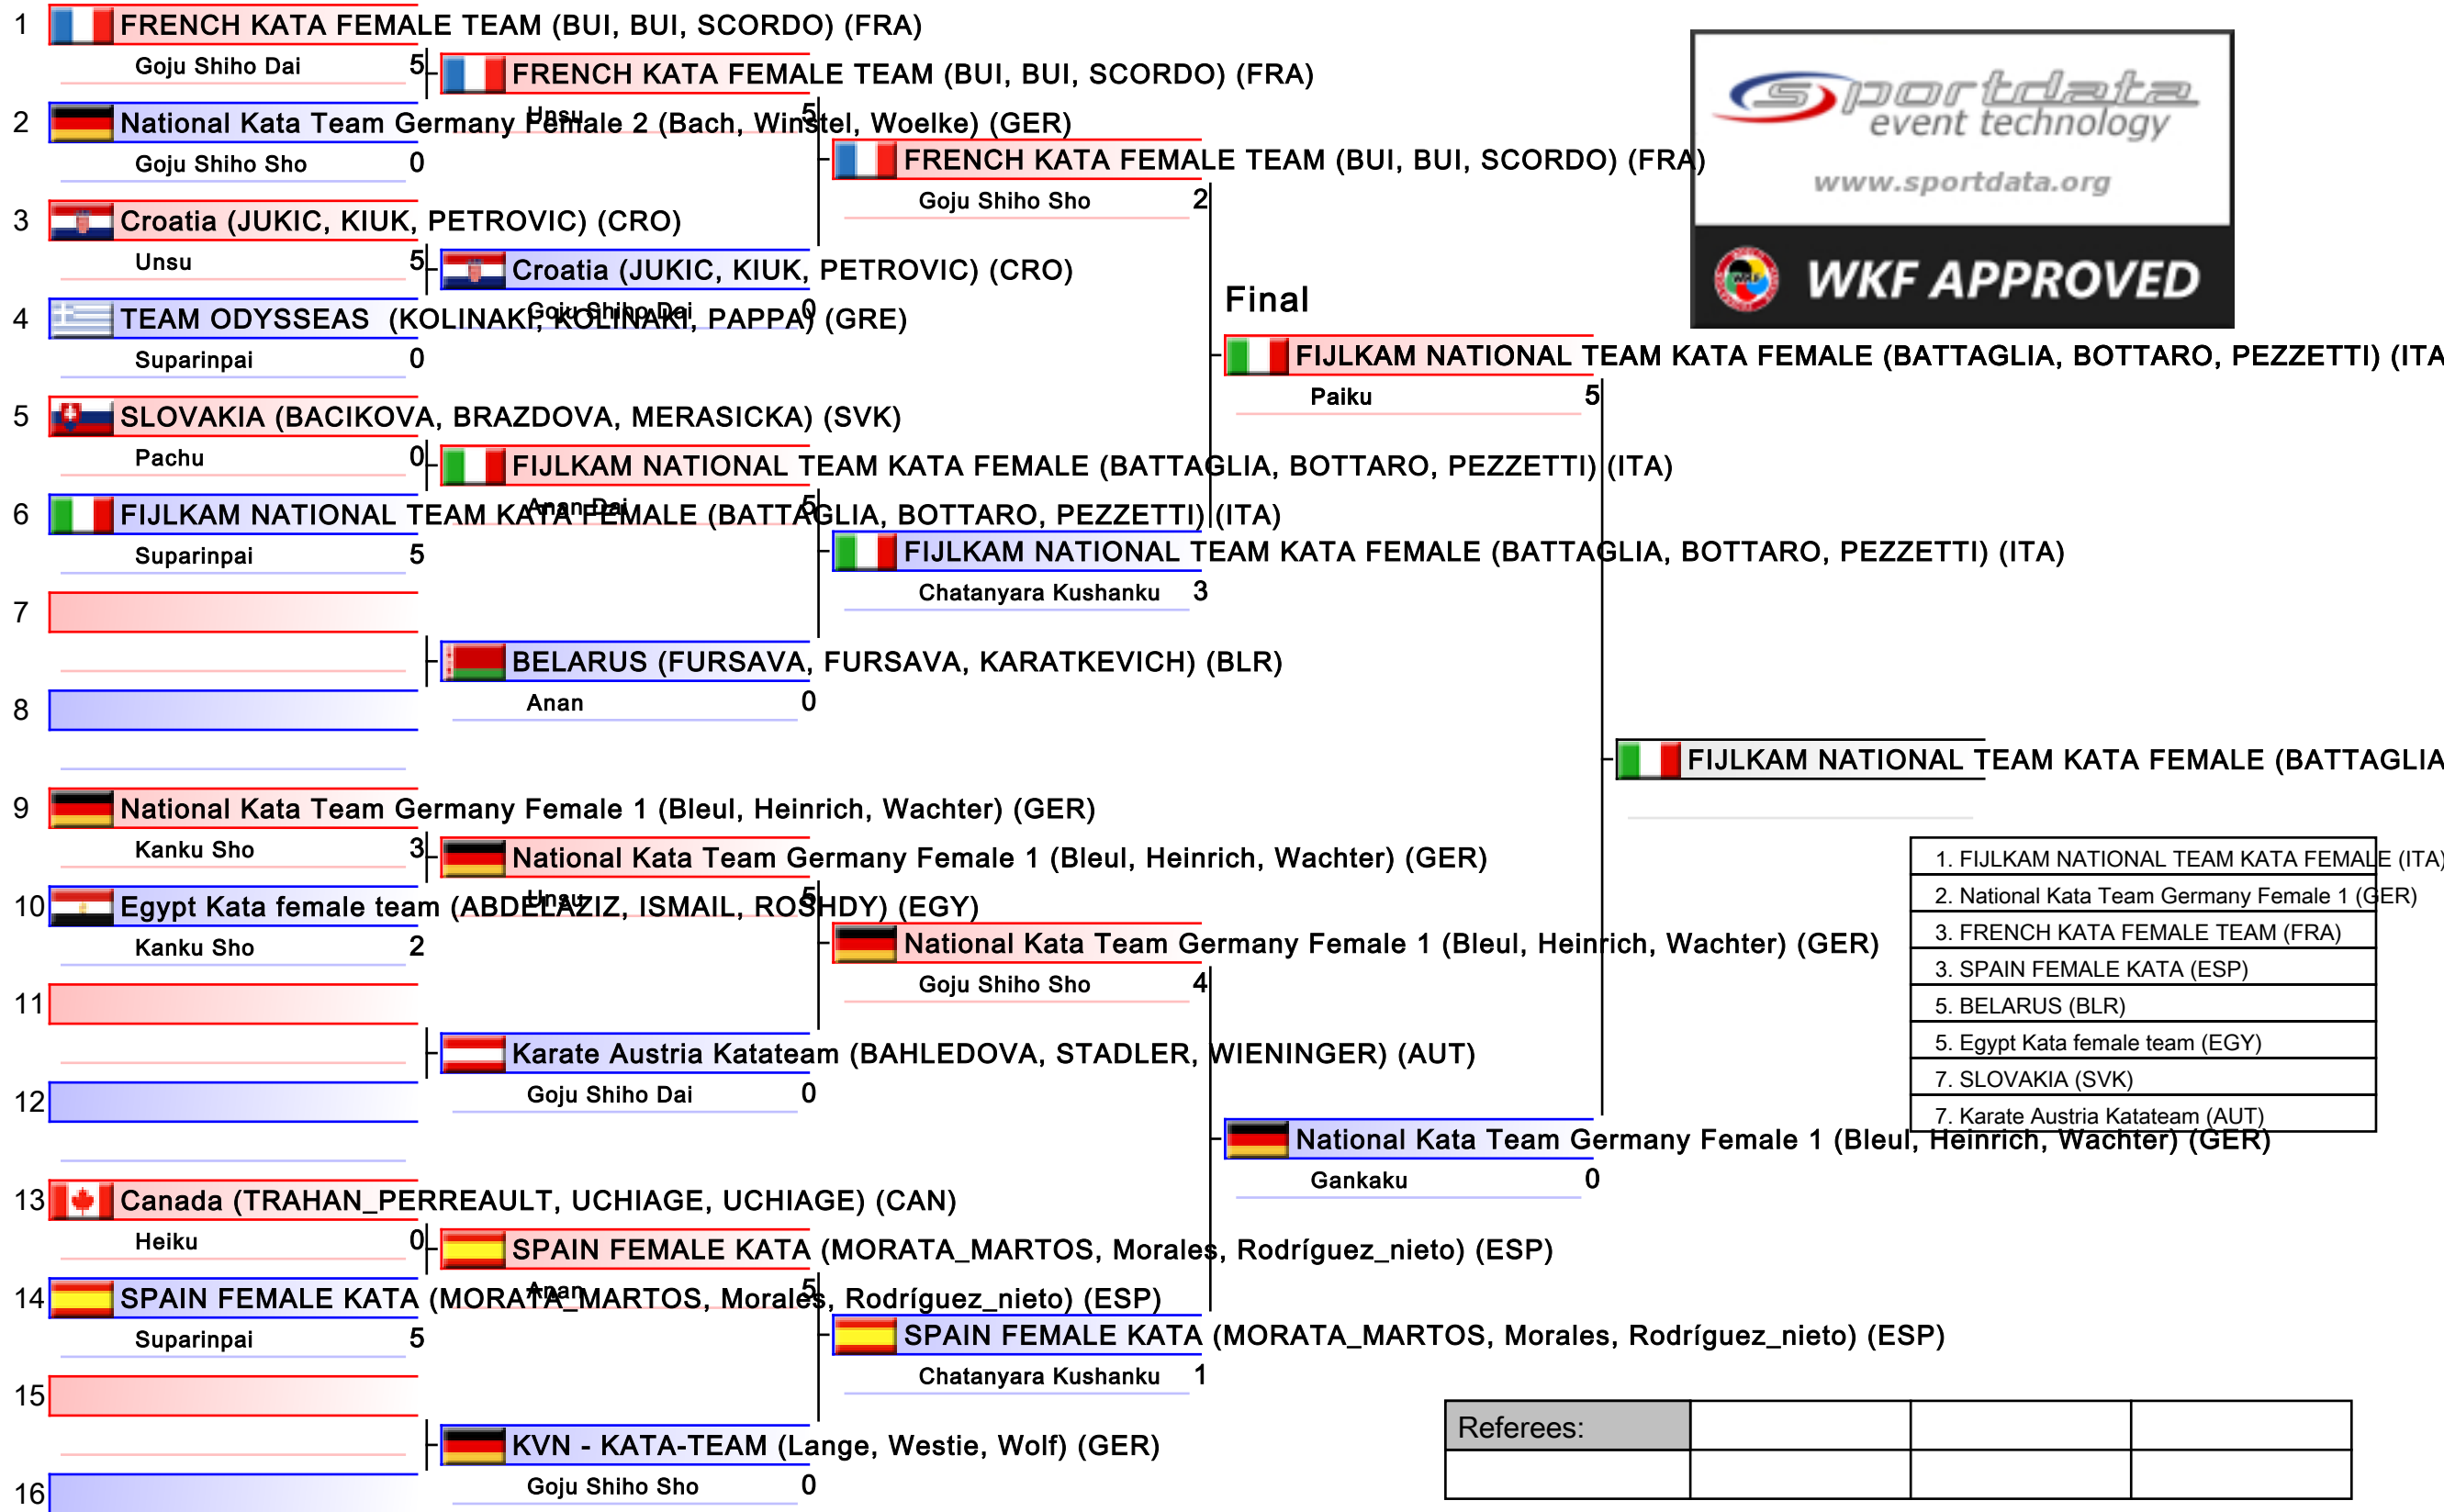

# Female Team Kata

Karate1 Premier League - Hamburg 2016, Hamburg, GER

Tatami  
1

Pool  
1/1

1. FIJLKAM NATIONAL TEAM KATA FEMALE (ITA)
2. National Kata Team Germany Female 1 (GER)
3. FRENCH KATA FEMALE TEAM (FRA)
3. SPAIN FEMALE KATA (ESP)
5. BELARUS (BLR)
5. Egypt Kata female team (EGY)
7. SLOVAKIA (SVK)
7. Karate Austria Katateam (AUT)