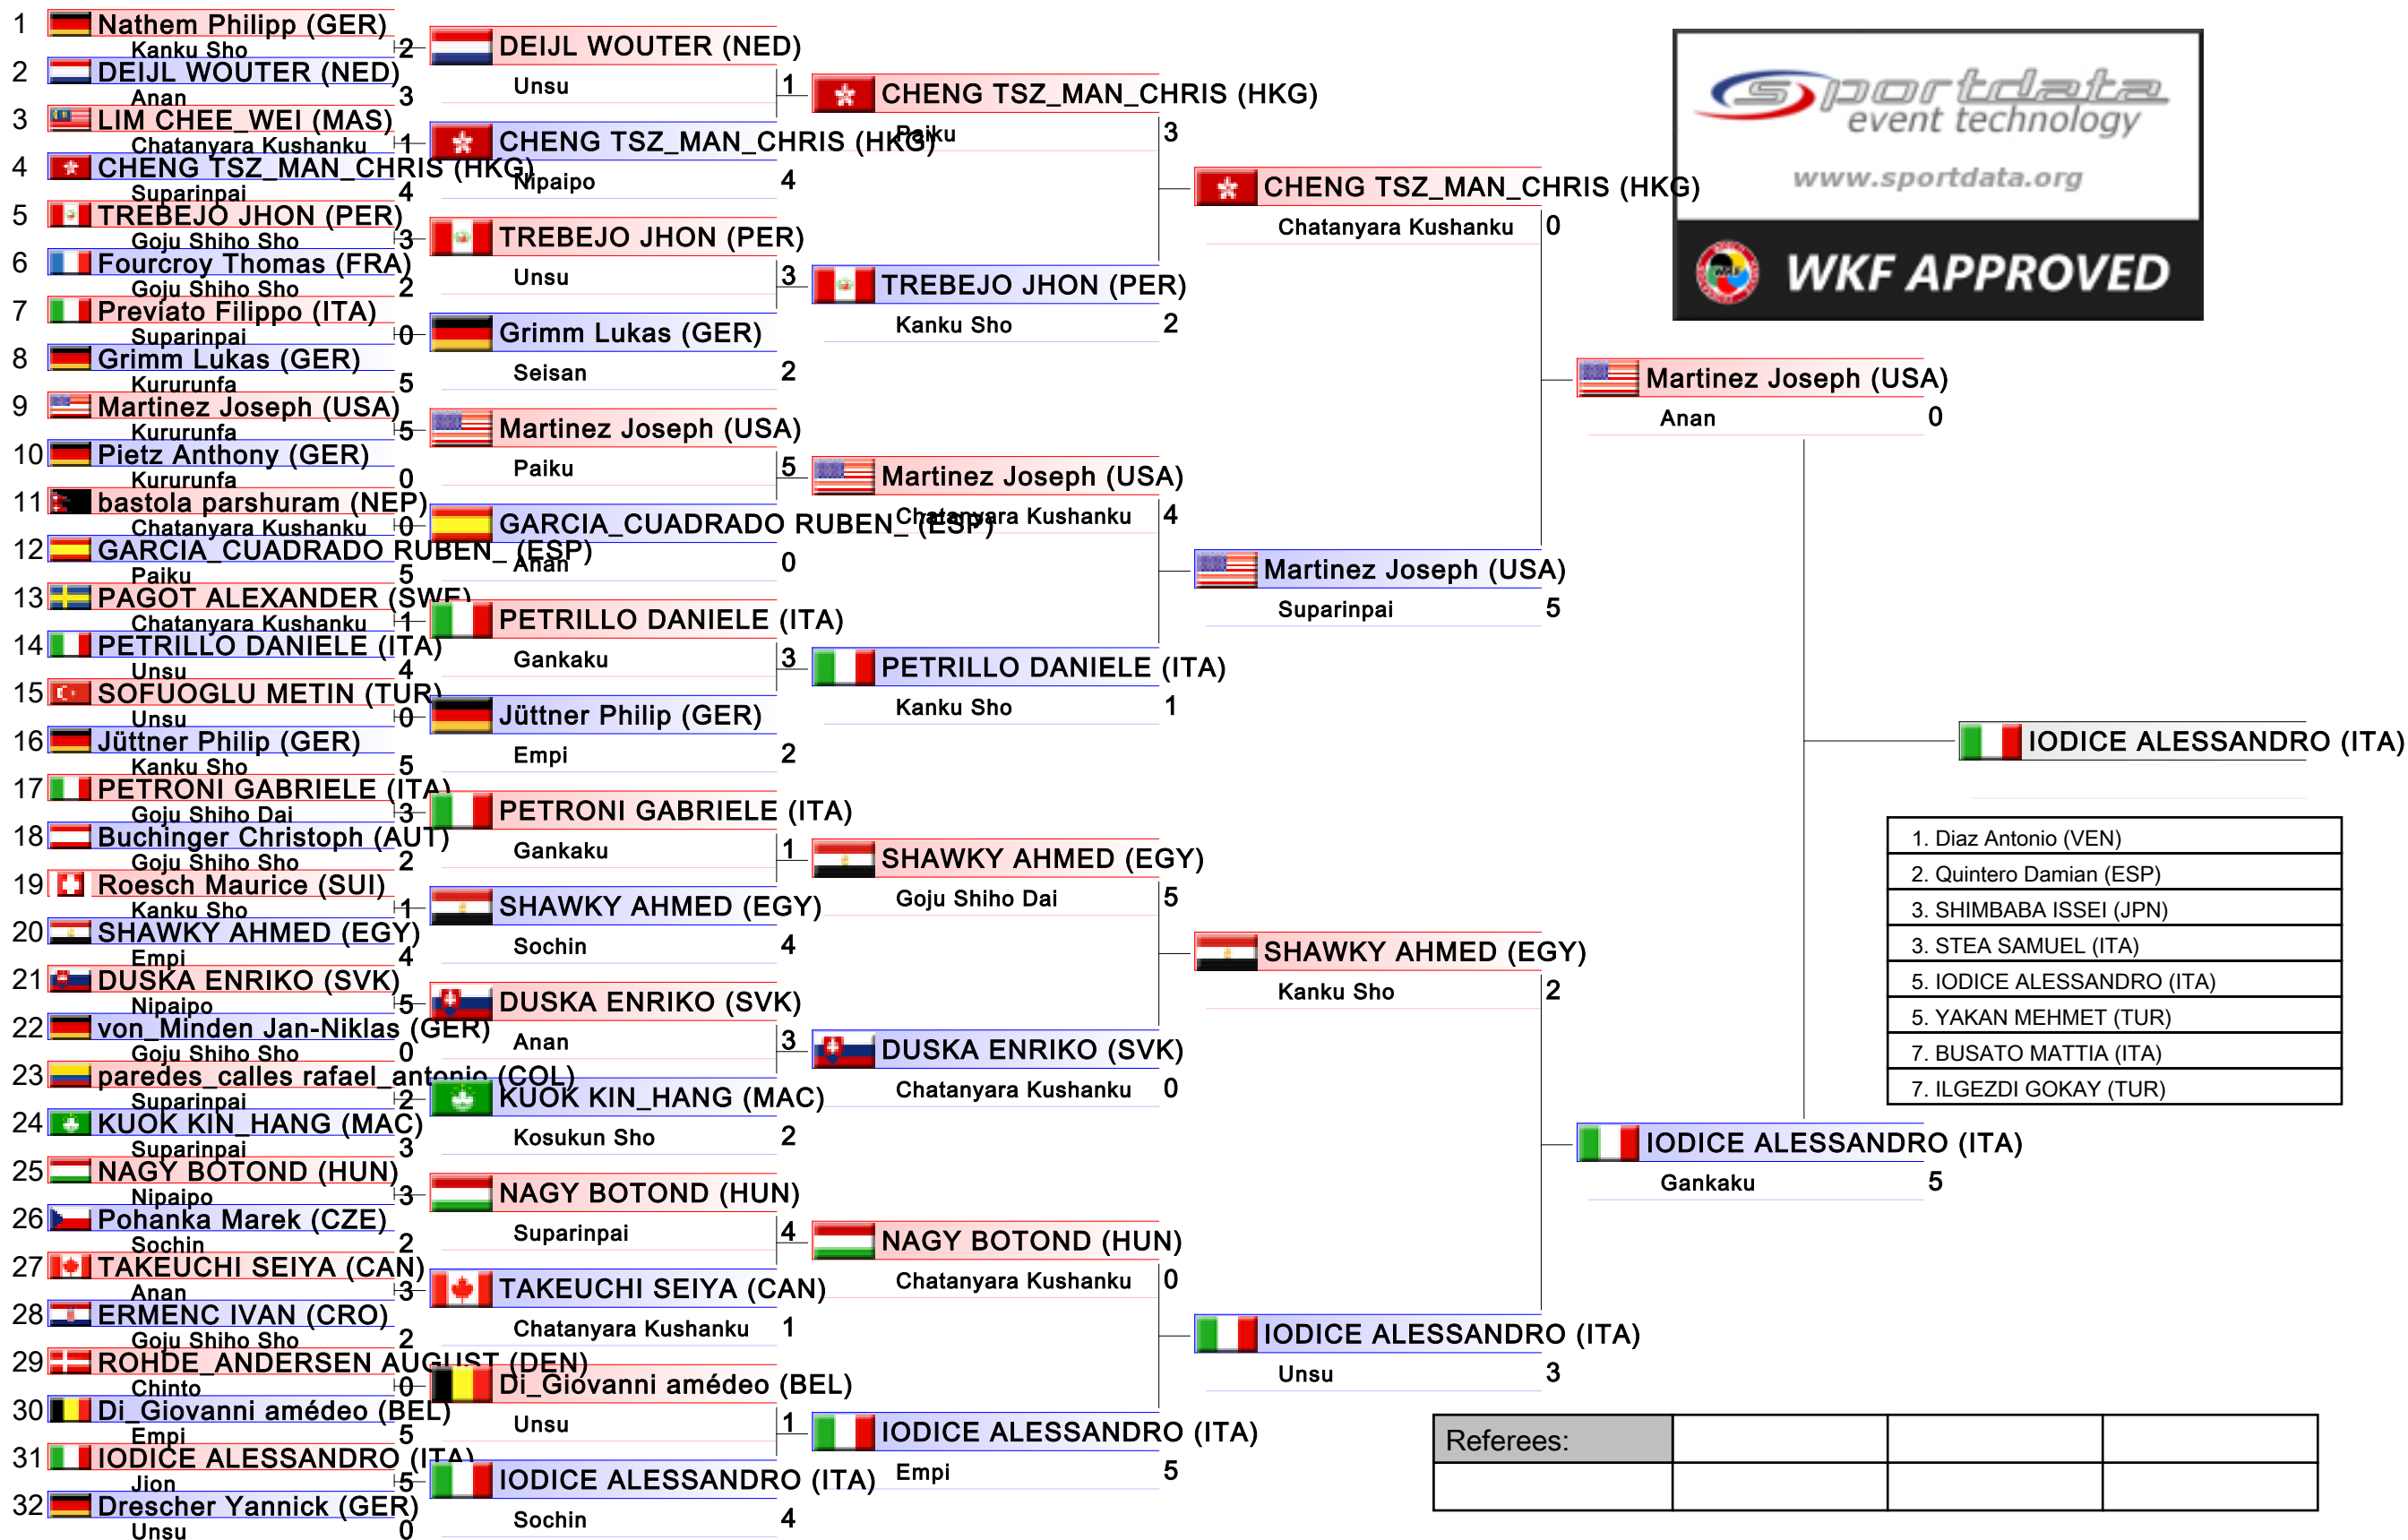

Male Kata

Karate1 Premier League - Hamburg 2016, Hamburg, GER

Tatami
3

Pool
2/4