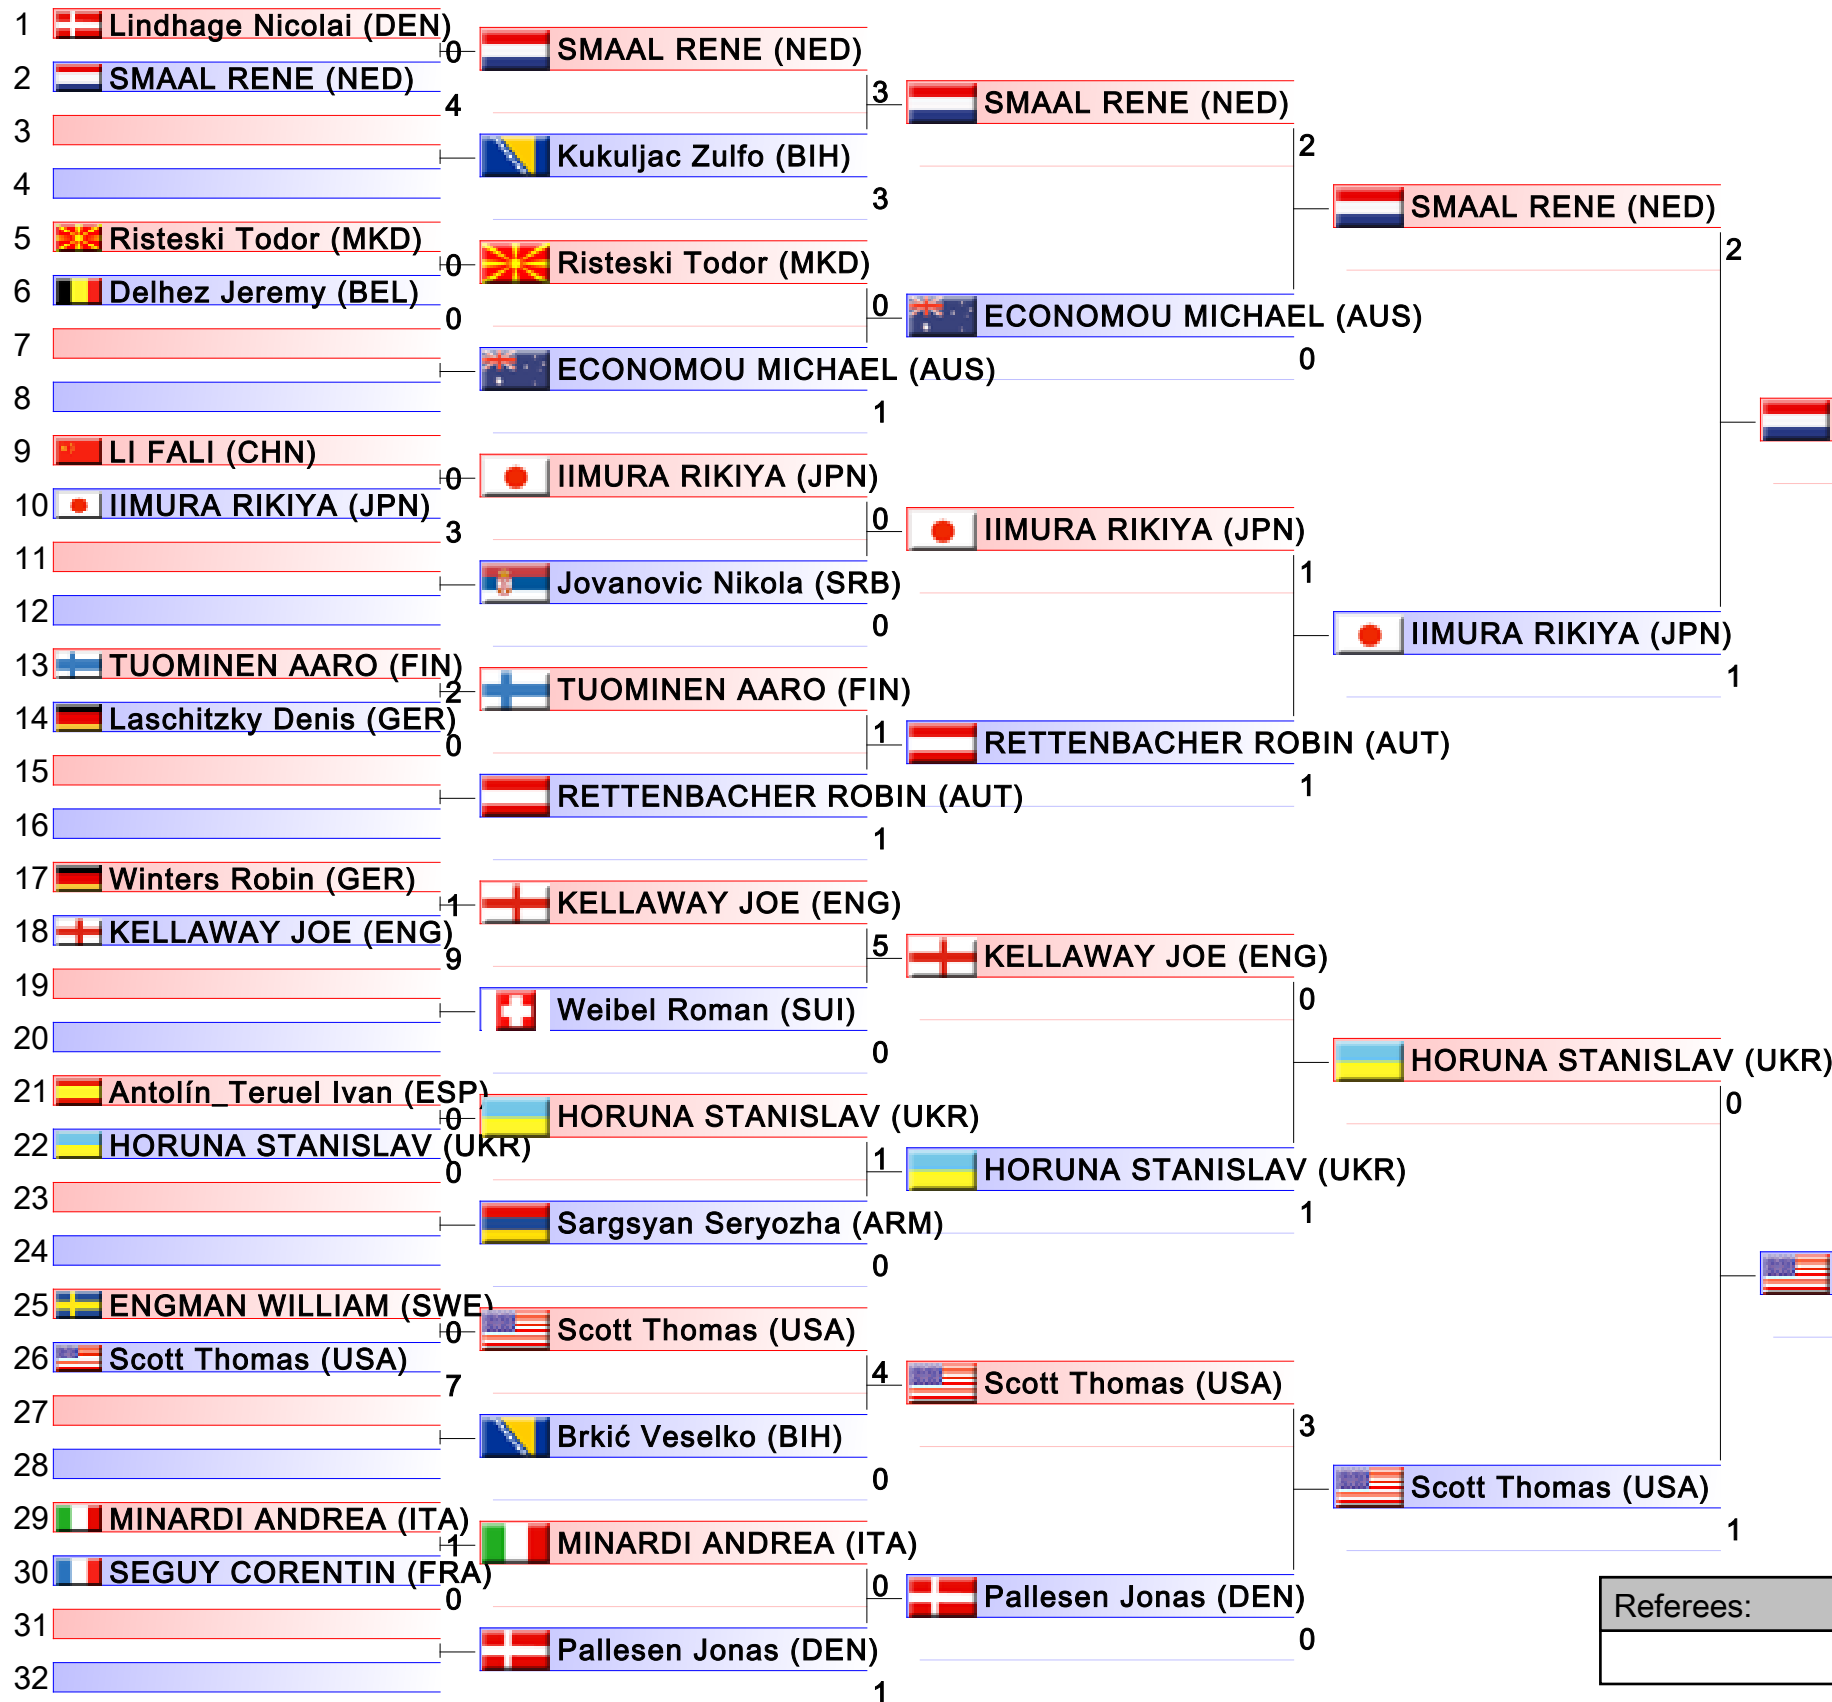

Male Kumite -75 Kg

Karate1 Premier League - Hamburg 2016, Hamburg, GER

Tatami
4

Pool
3/4

1. NISHIMURA KEN (JPN)
2. ABDEL_RAHMAN OMAR (EGY)
3. Scott Thomas (USA)
3. Aghayev Rafael (AZE)
5. Lusse Bryan (NED)
5. Vekua Henri (GEO)
7. ELTEMUR ERMAN (TUR)
7. DA_COSTA LOGAN (FRA)

Referees: