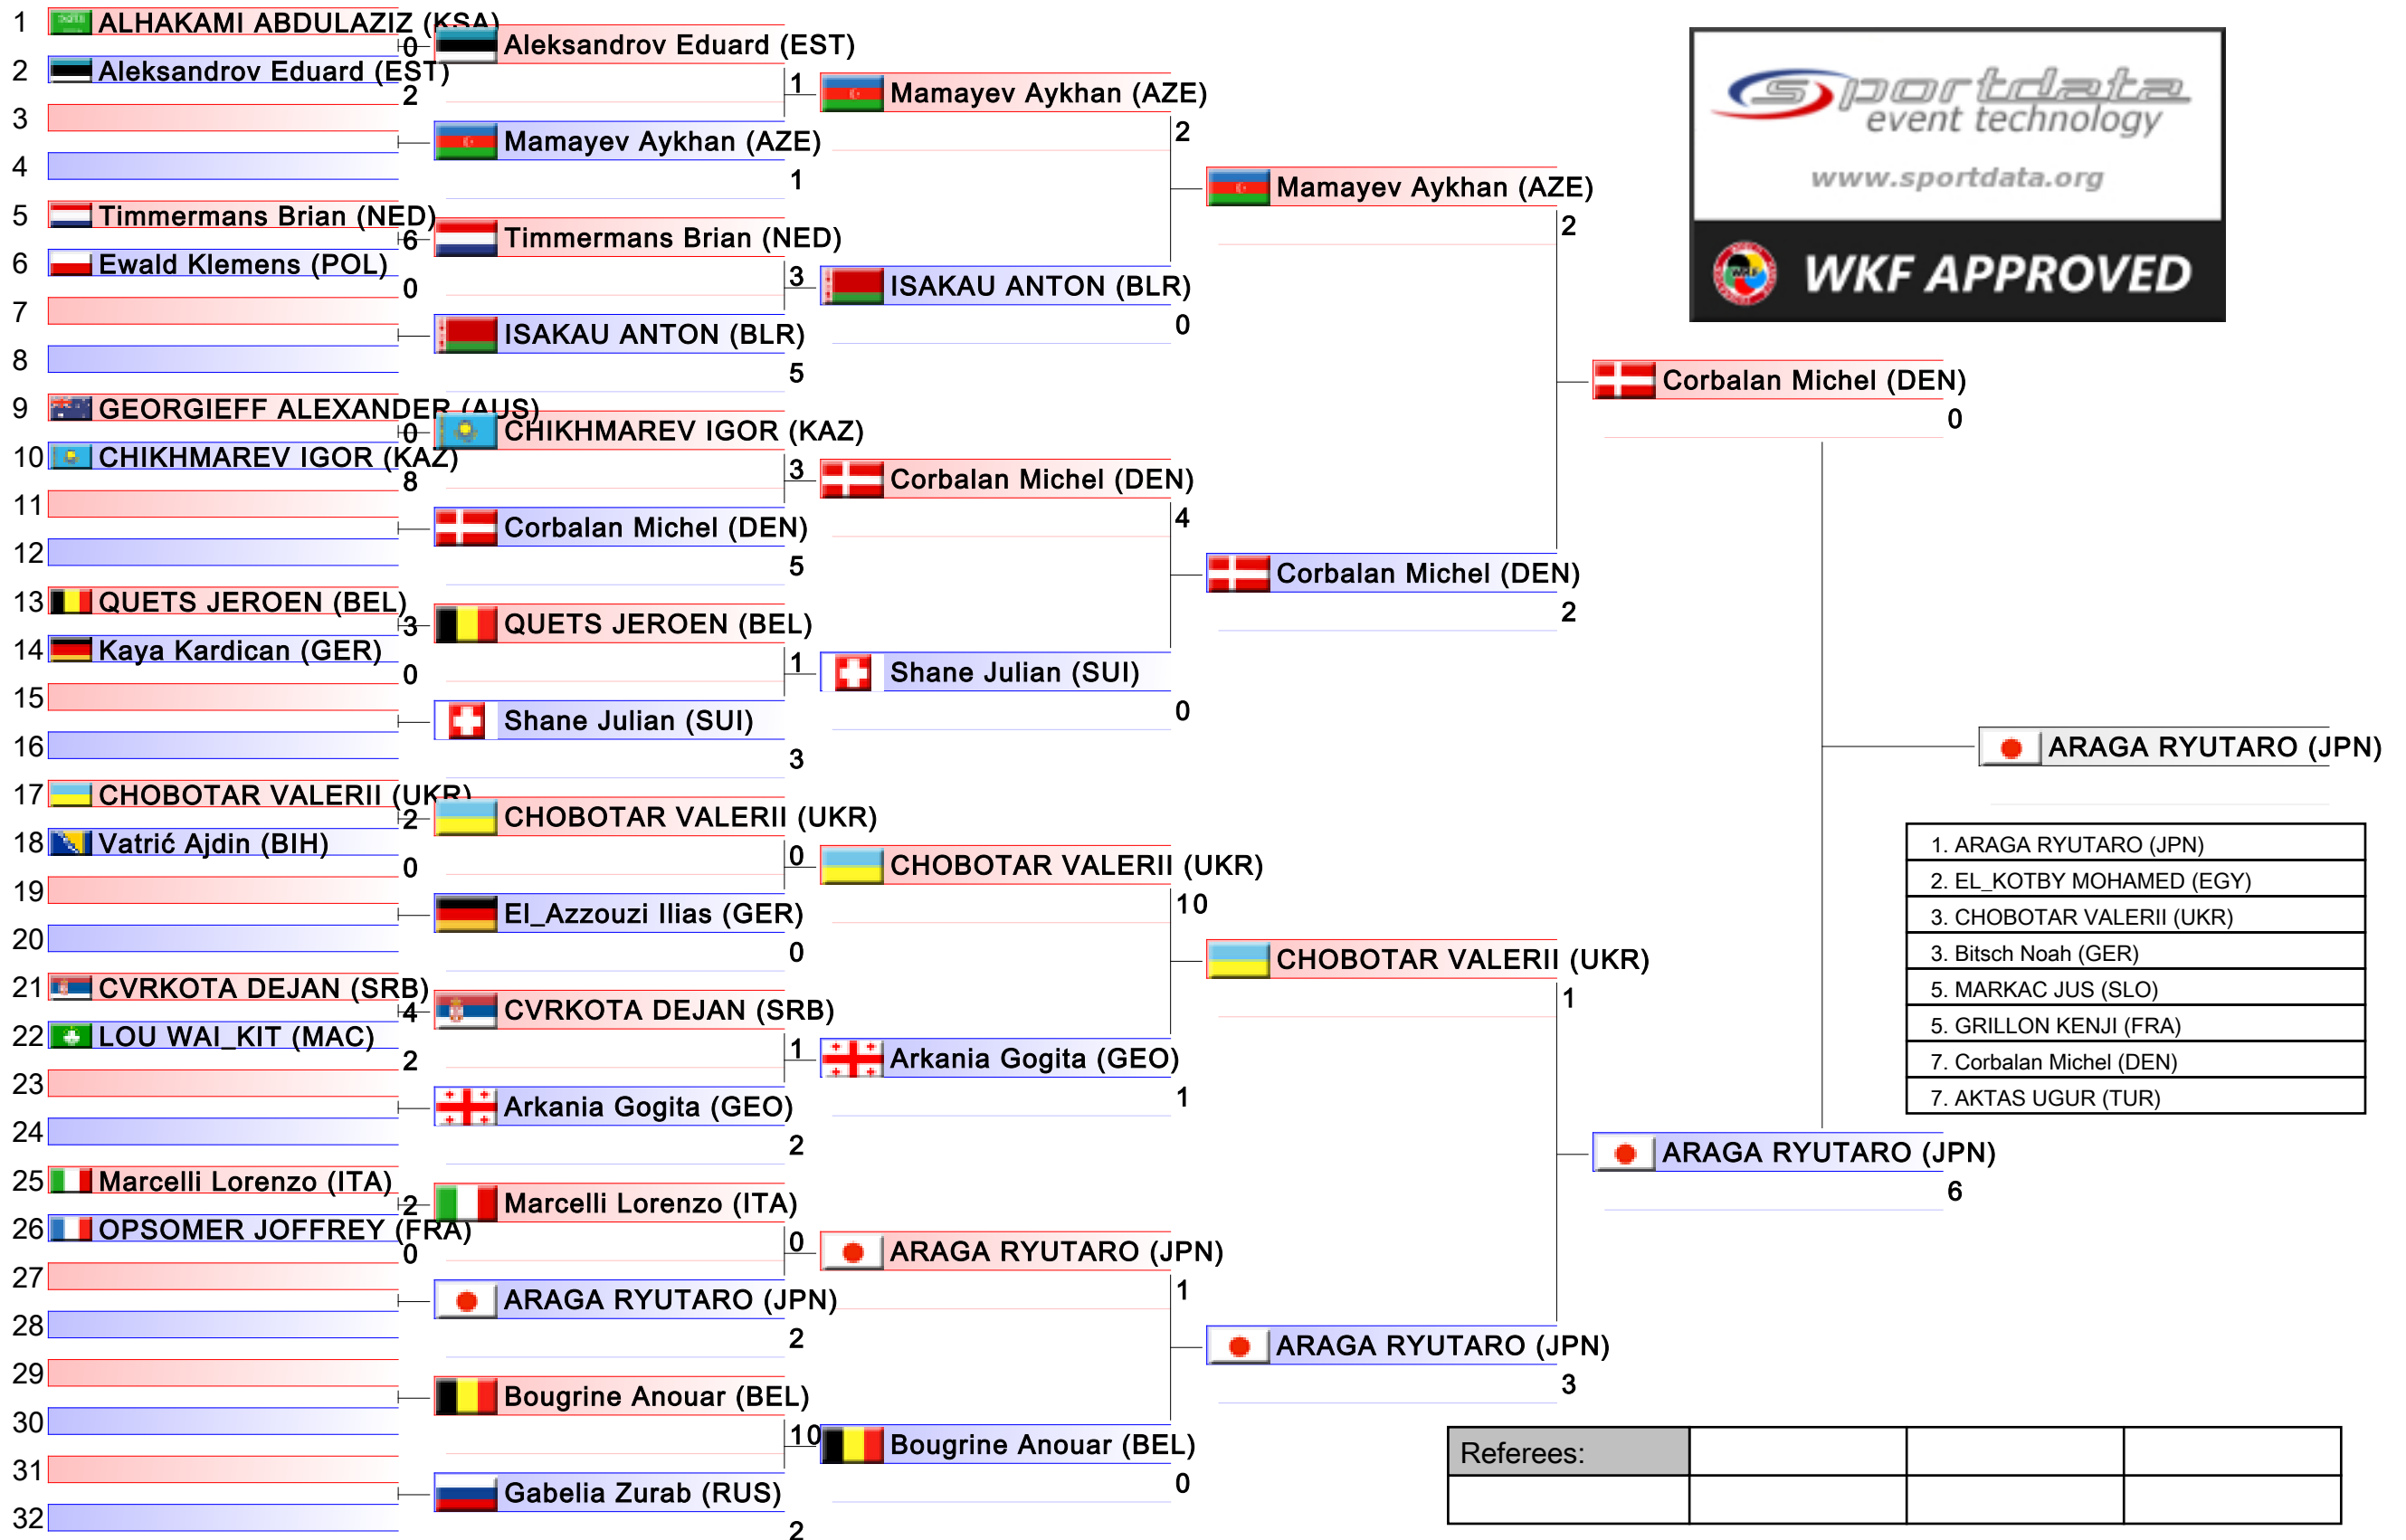

Male Kumite -84 Kg

Karate1 Premier League - Hamburg 2016, Hamburg, GER

Tatami
4

Pool
3/4