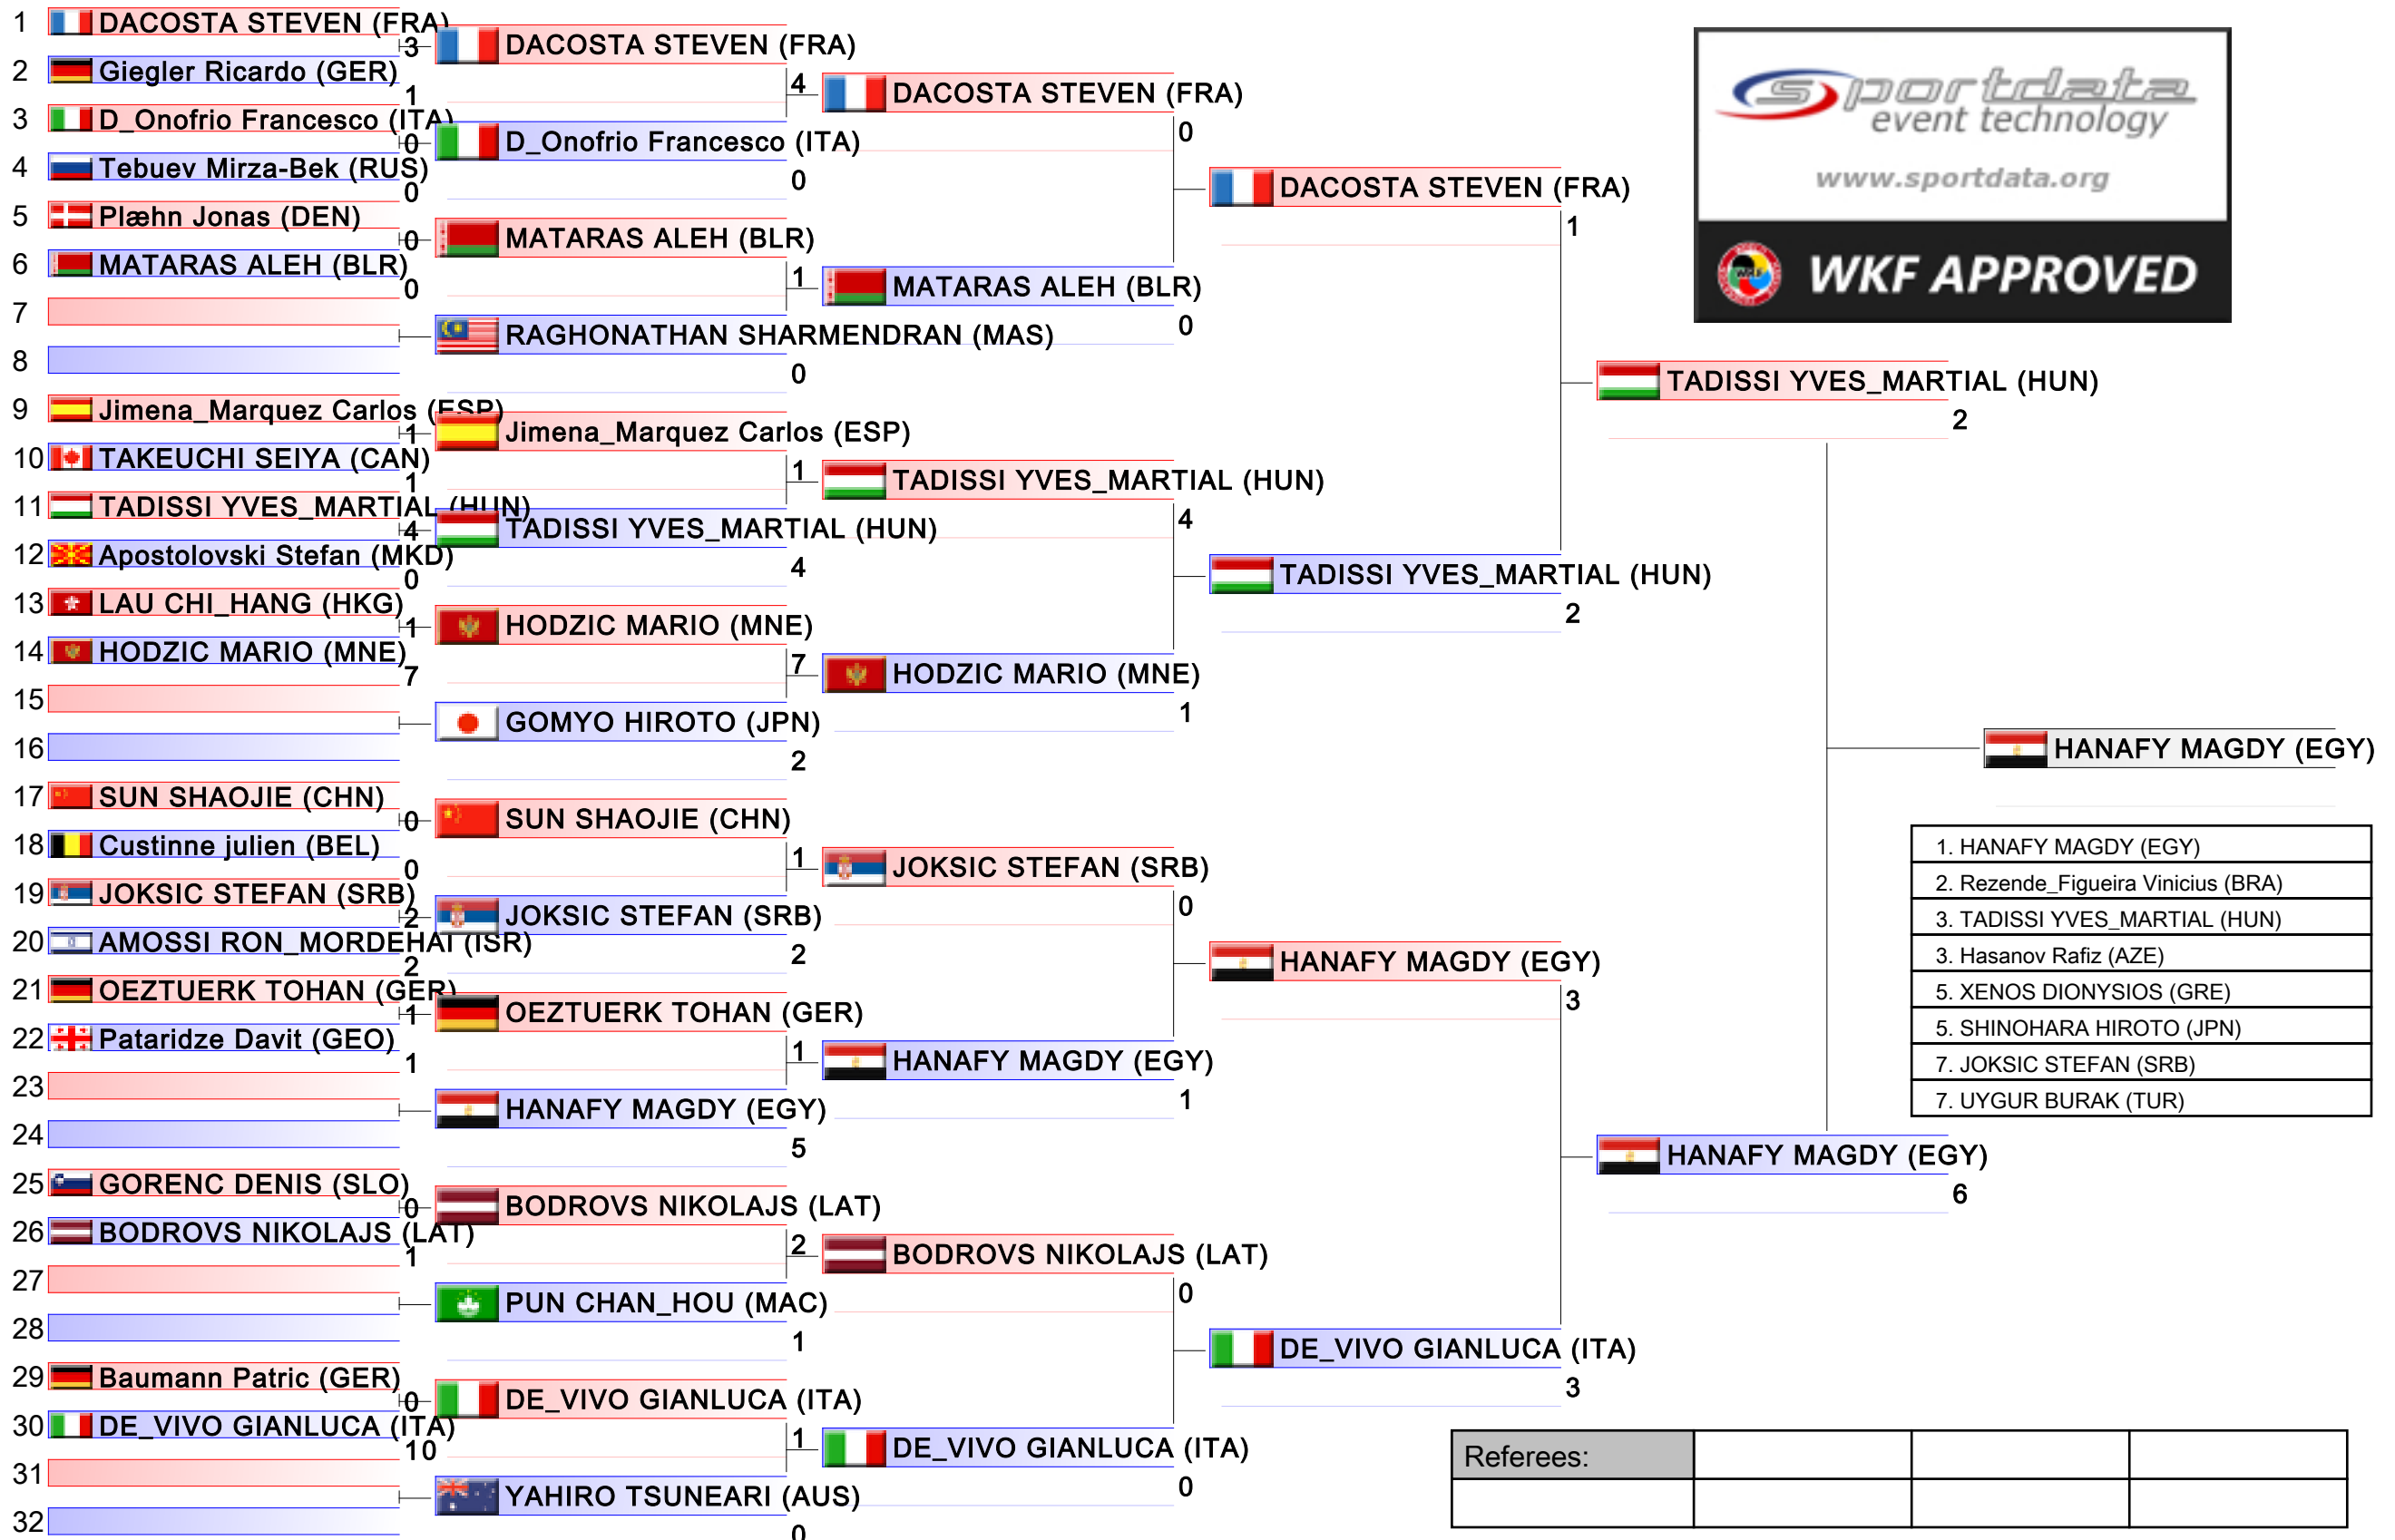

Male Kumite -67 Kg

Karate1 Premier League - Hamburg 2016, Hamburg, GER

Tatami
3

Pool
2/4

1. HANAFY MAGDY (EGY)
2. Rezende_Figueira Vinicius (BRA)
3. TADISSI YVES_MARTIAL (HUN)
3. Hasanov Rafiz (AZE)
5. XENOS DIONYSIOS (GRE)
5. SHINOHARA HIROTO (JPN)
7. JOKSIC STEFAN (SRB)
7. UYGUR BURAK (TUR)

Referees: