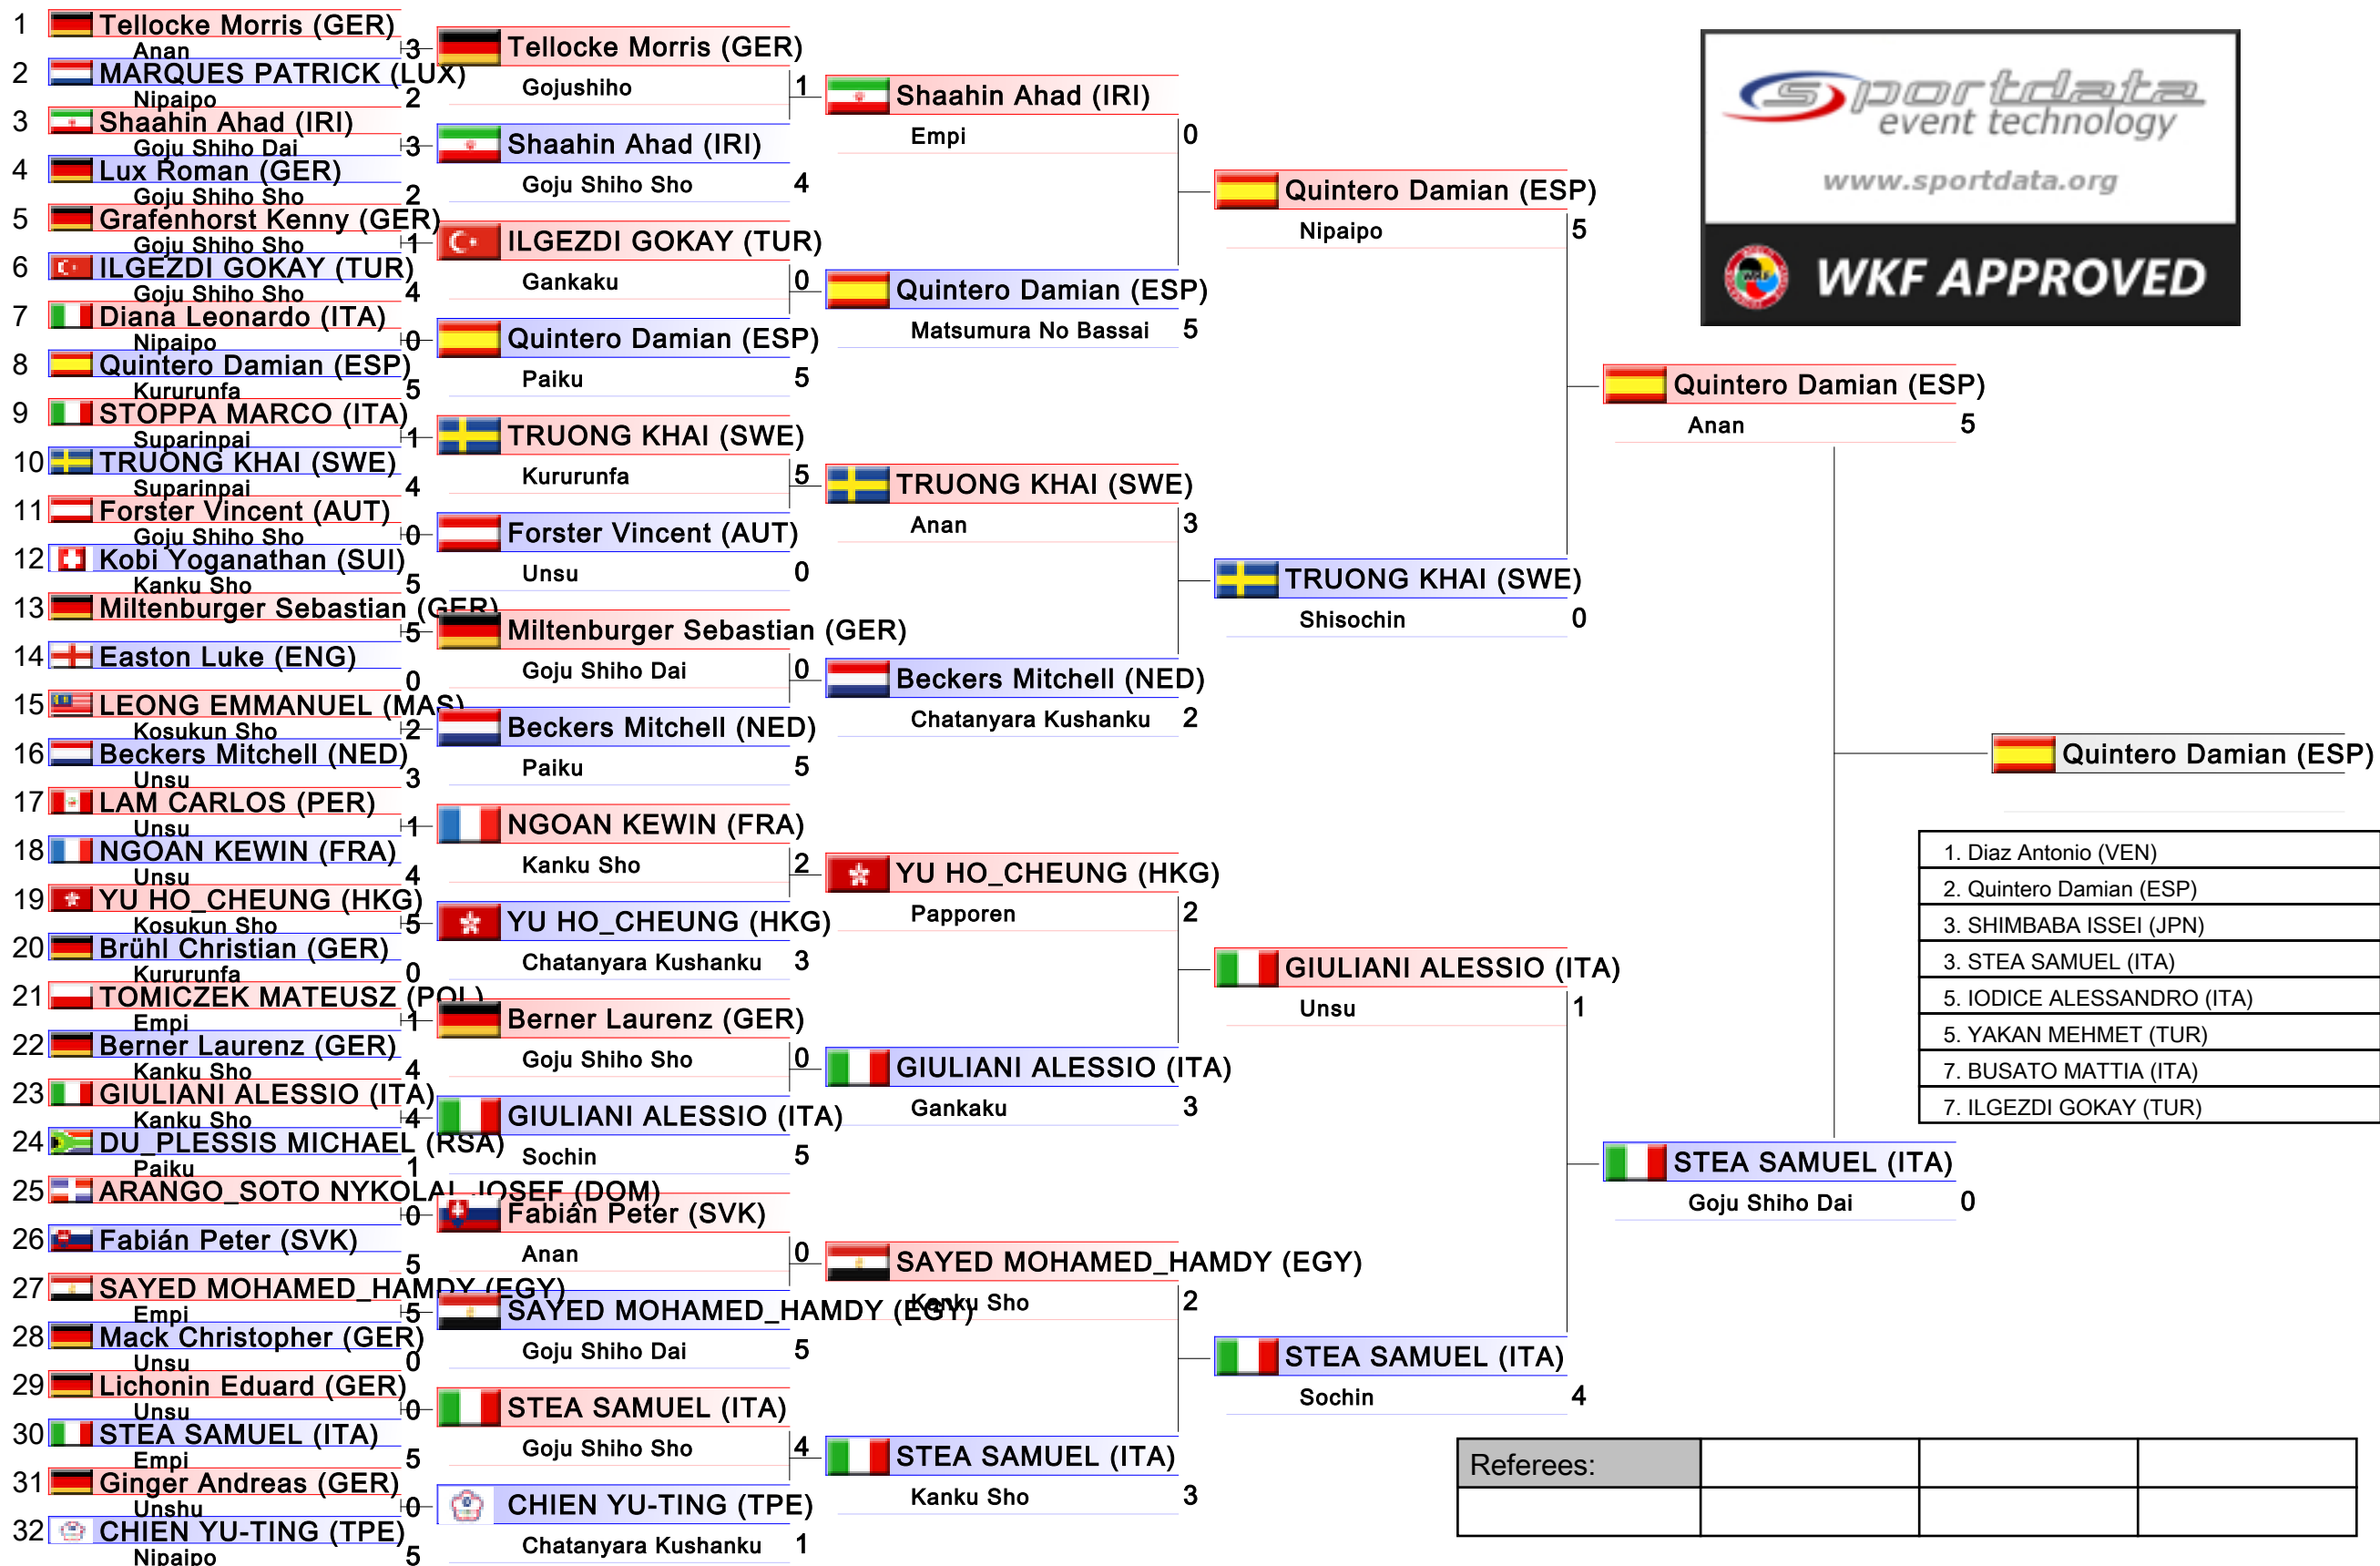

Male Kata

Karate1 Premier League - Hamburg 2016, Hamburg, GER

Tatami
4

Pool
3/4

Referees: