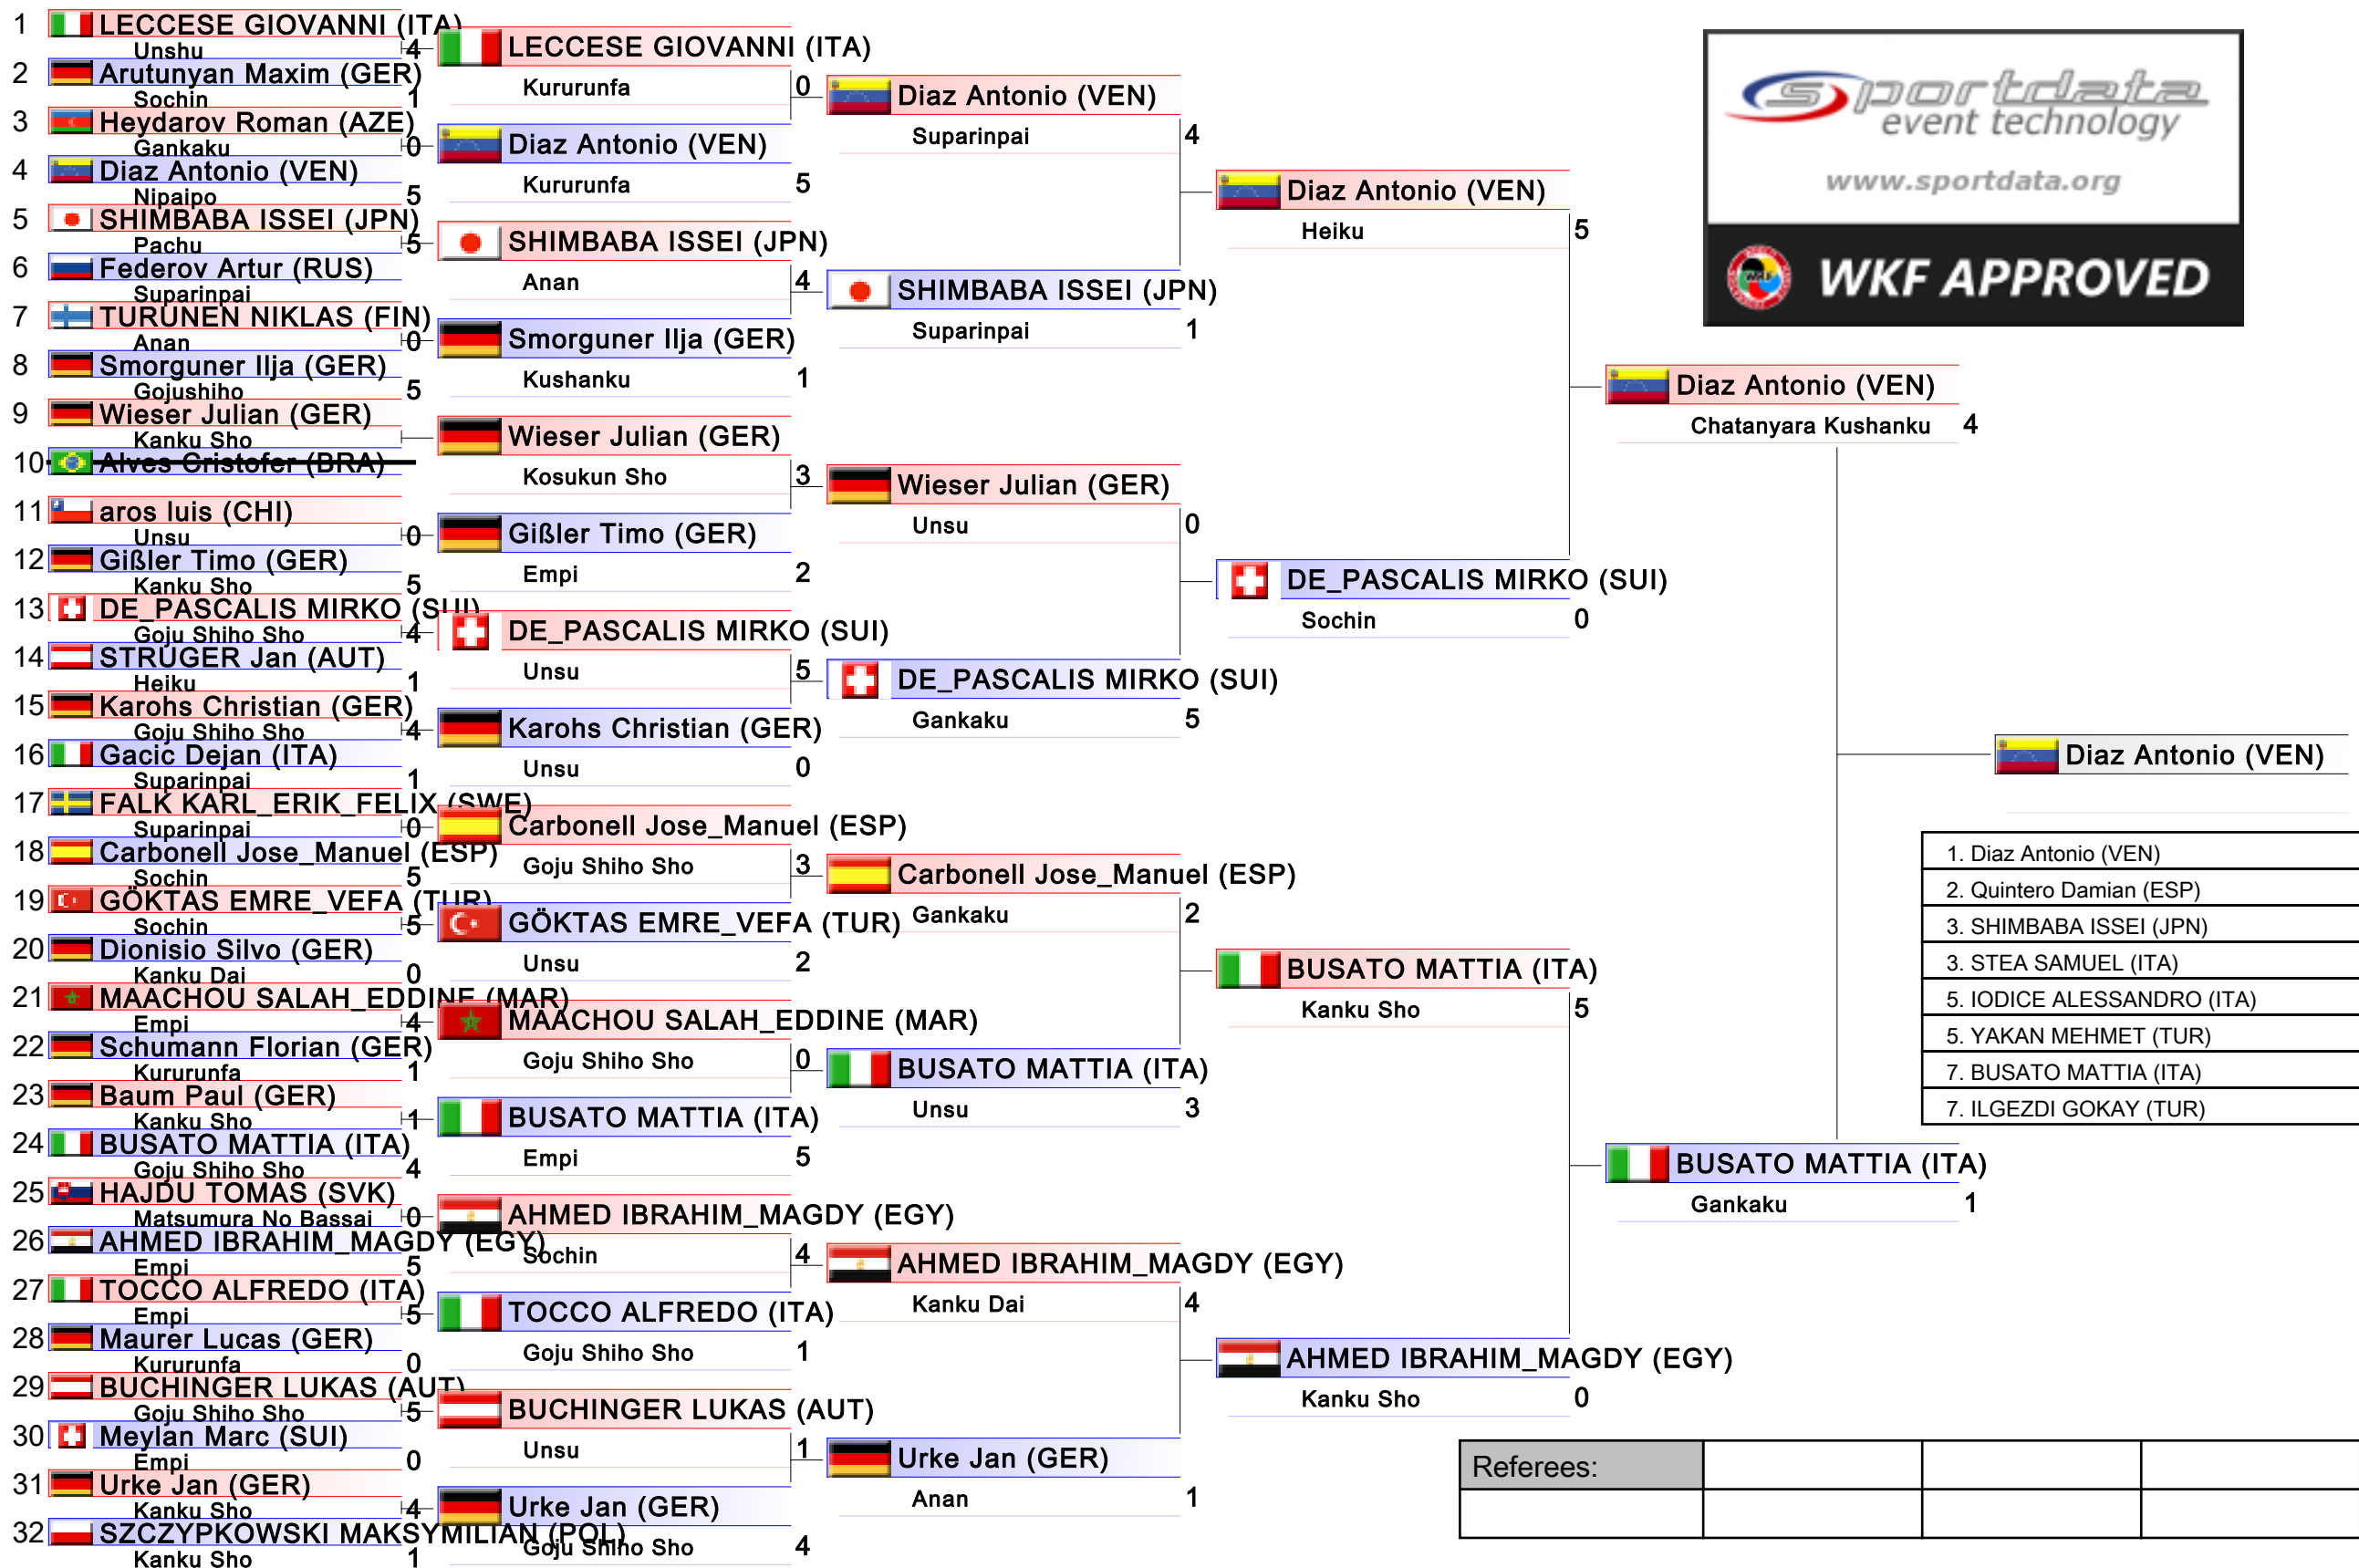

Male Kata

Karate1 Premier League - Hamburg 2016, Hamburg, GER

Tatami
2

Pool
1/4

1. Diaz Antonio (VEN)
2. Quintero Damian (ESP)
3. SHIMBABA ISSEI (JPN)
3. STEA SAMUEL (ITA)
5. IODICE ALESSANDRO (ITA)
5. YAKAN MEHMET (TUR)
7. BUSATO MATTIA (ITA)
7. ILGEZDI GOKAY (TUR)