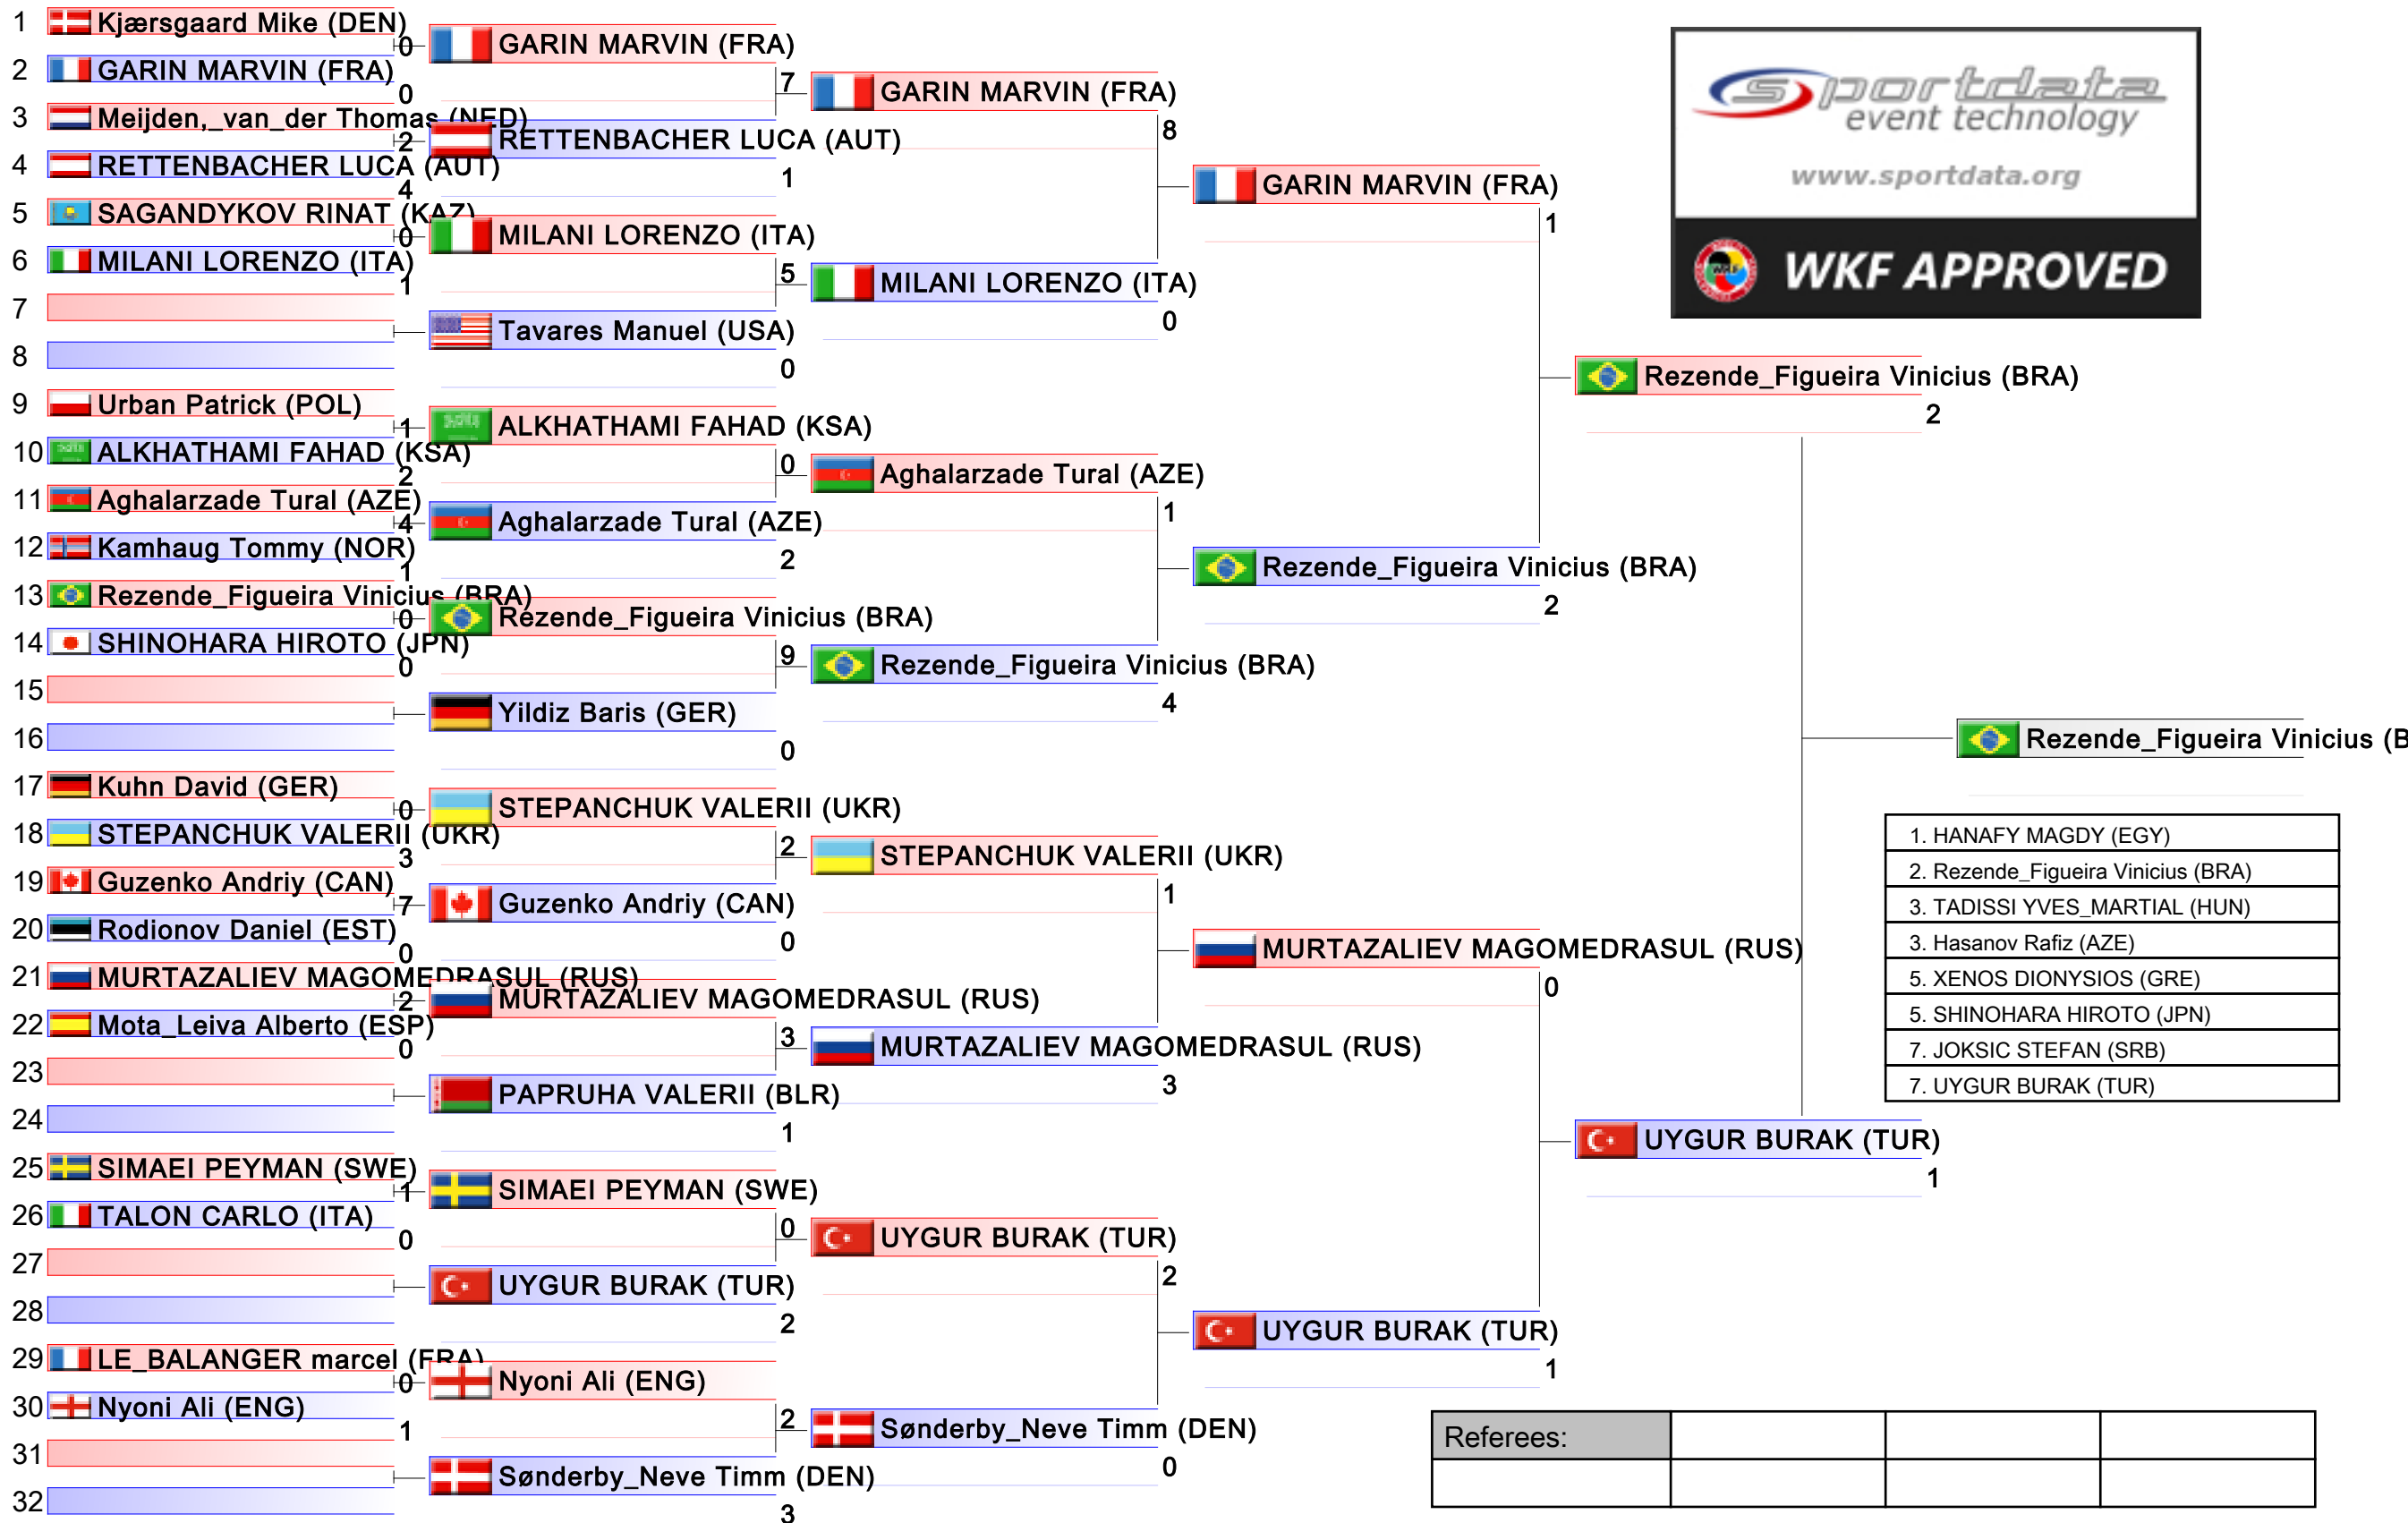

Male Kumite -67 Kg

Karate1 Premier League - Hamburg 2016, Hamburg, GER

Tatami
4

Pool
3/4

1. HANAFY MAGDY (EGY)
2. Rezende_Figueira Vinicius (BRA)
3. TADISSI YVES_MARTIAL (HUN)
3. Hasanov Rafiz (AZE)
5. XENOS DIONYSIOS (GRE)
5. SHINOHARA HIROTO (JPN)
7. JOKSIC STEFAN (SRB)
7. UYGUR BURAK (TUR)

Referees: