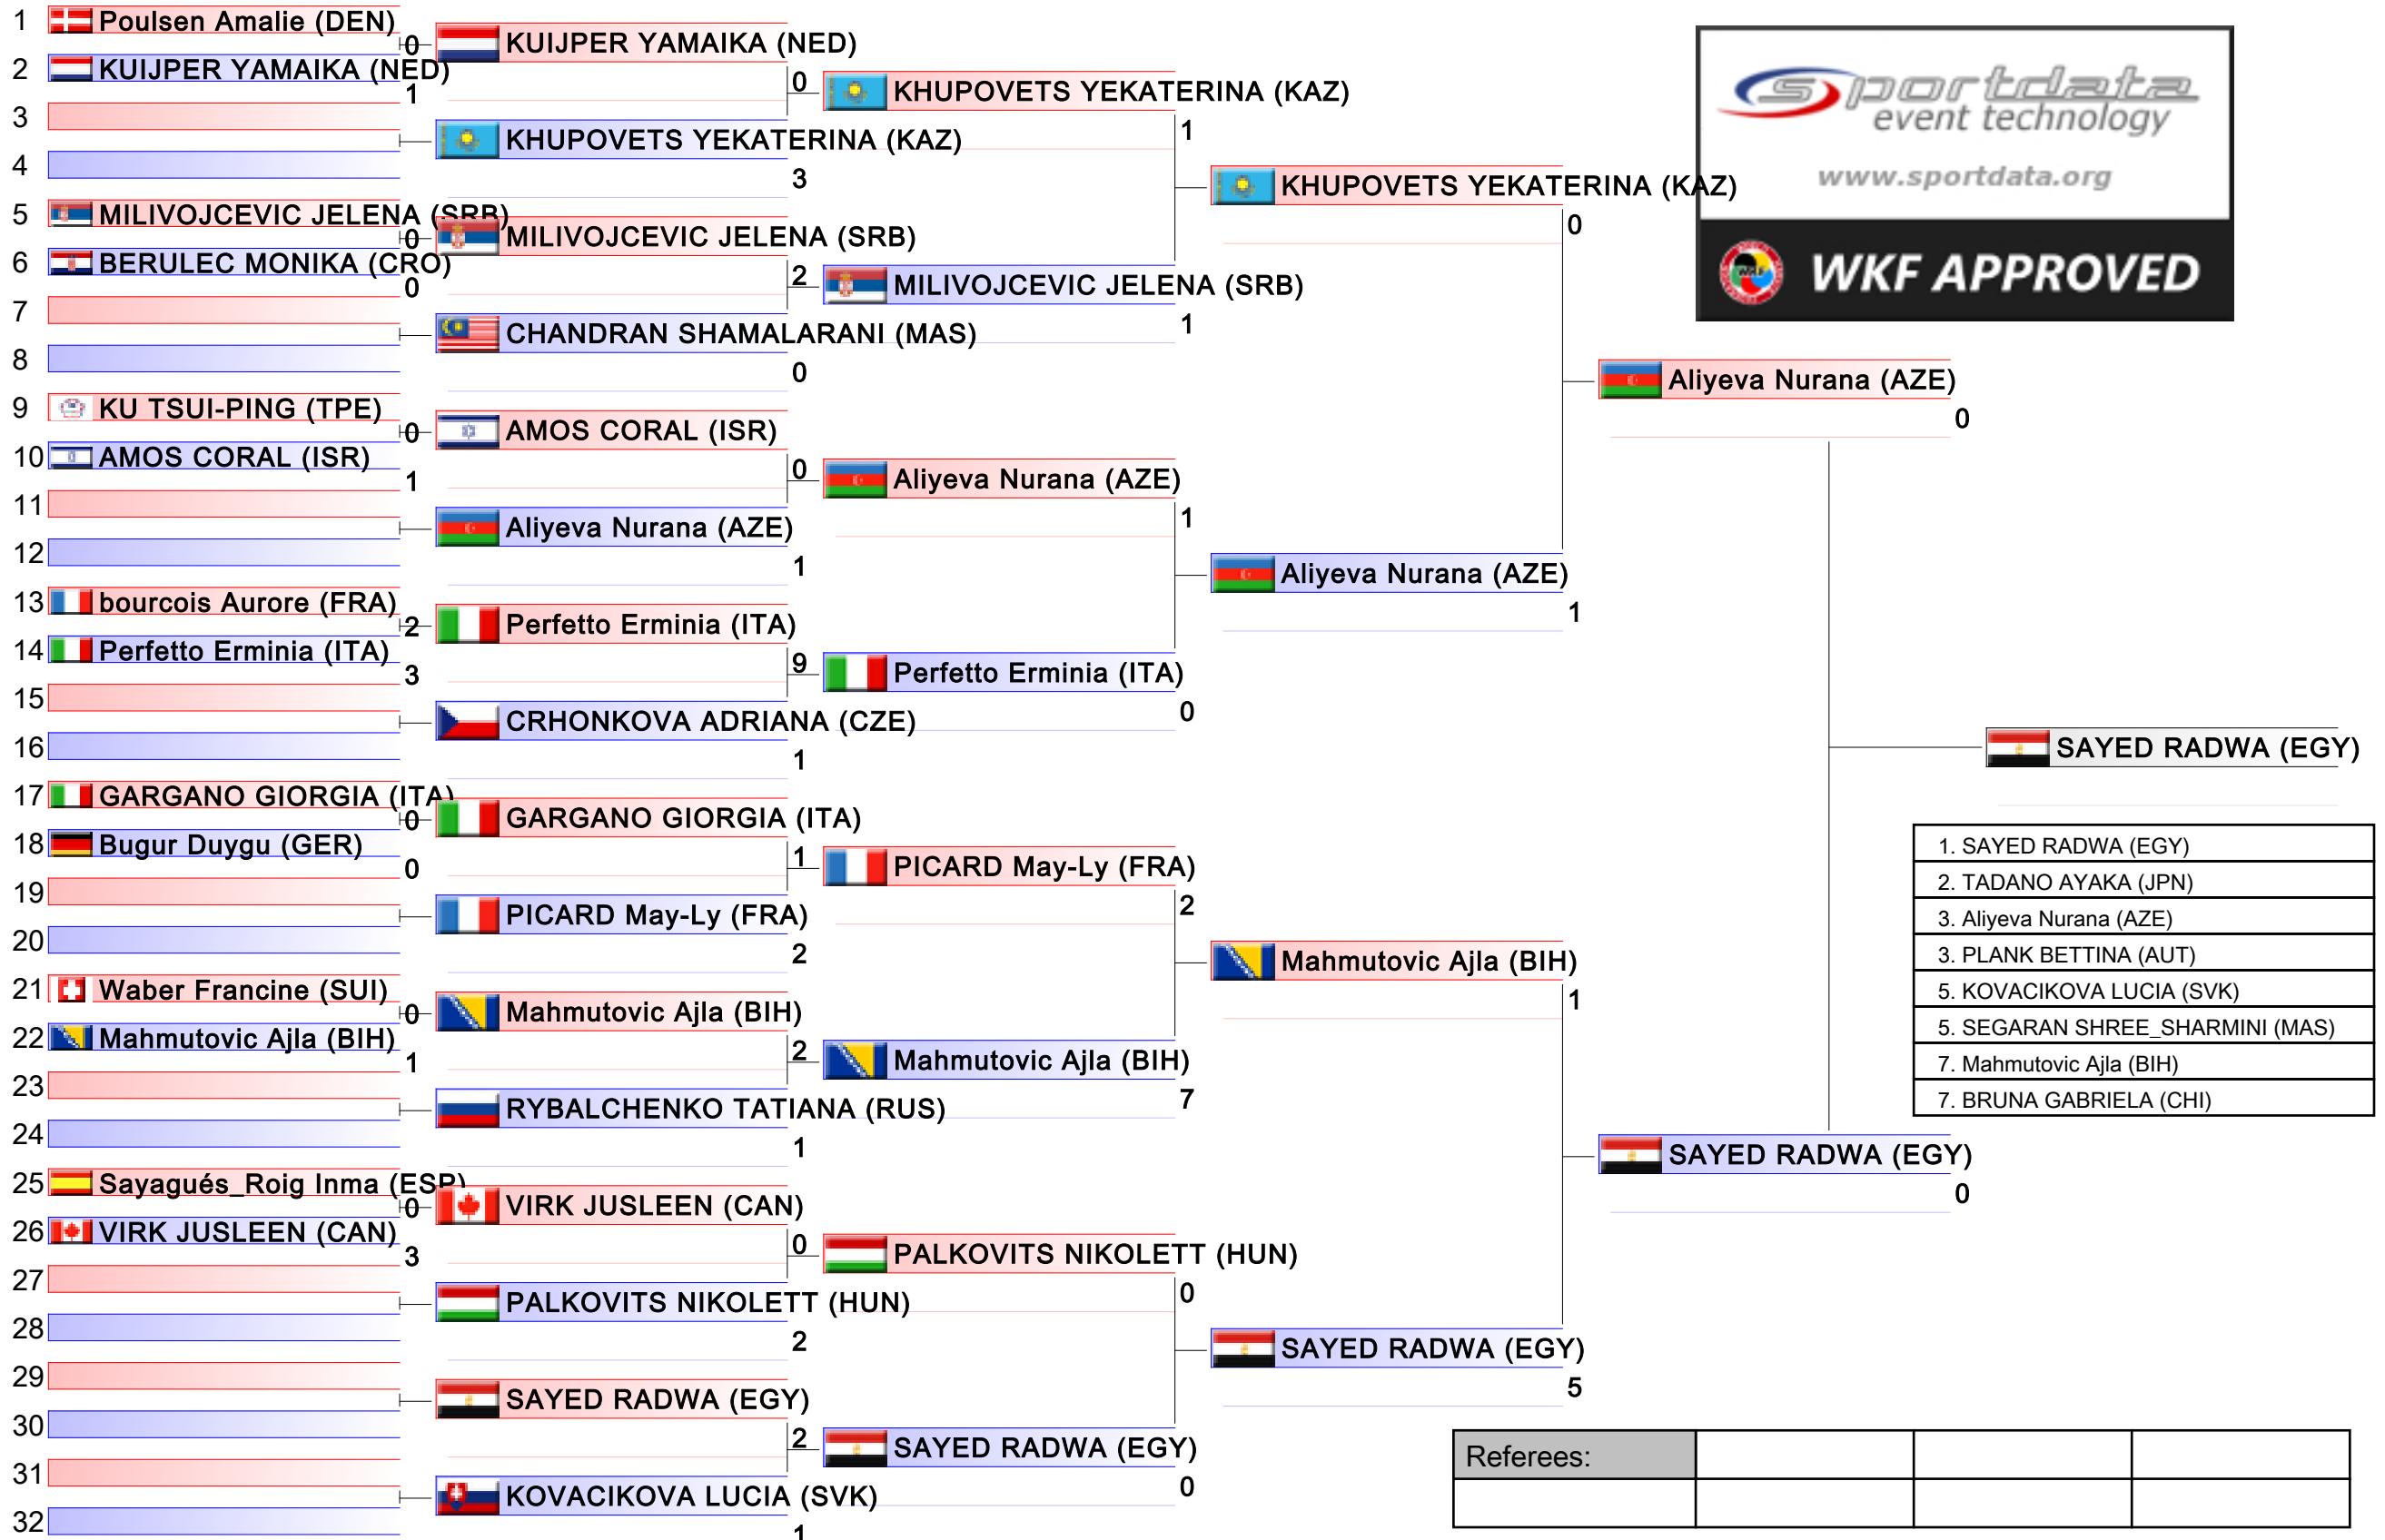

# Female Kata

Karate1 Premier League - Hamburg 2016, Hamburg, GER

Tatami  
5

Pool  
4/4

Referees:			

Referees:			

1. SAYED RADWA (EGY)
2. TADANO AYAKA (JPN)
3. Aliyeva Nurana (AZE)
3. PLANK BETTINA (AUT)
5. KOVACIKOVA LUCIA (SVK)
5. SEGARAN SHREE_SHARMINI (MAS)
7. Mahmutovic Ajla (BIH)
7. BRUNA GABRIELA (CHI)