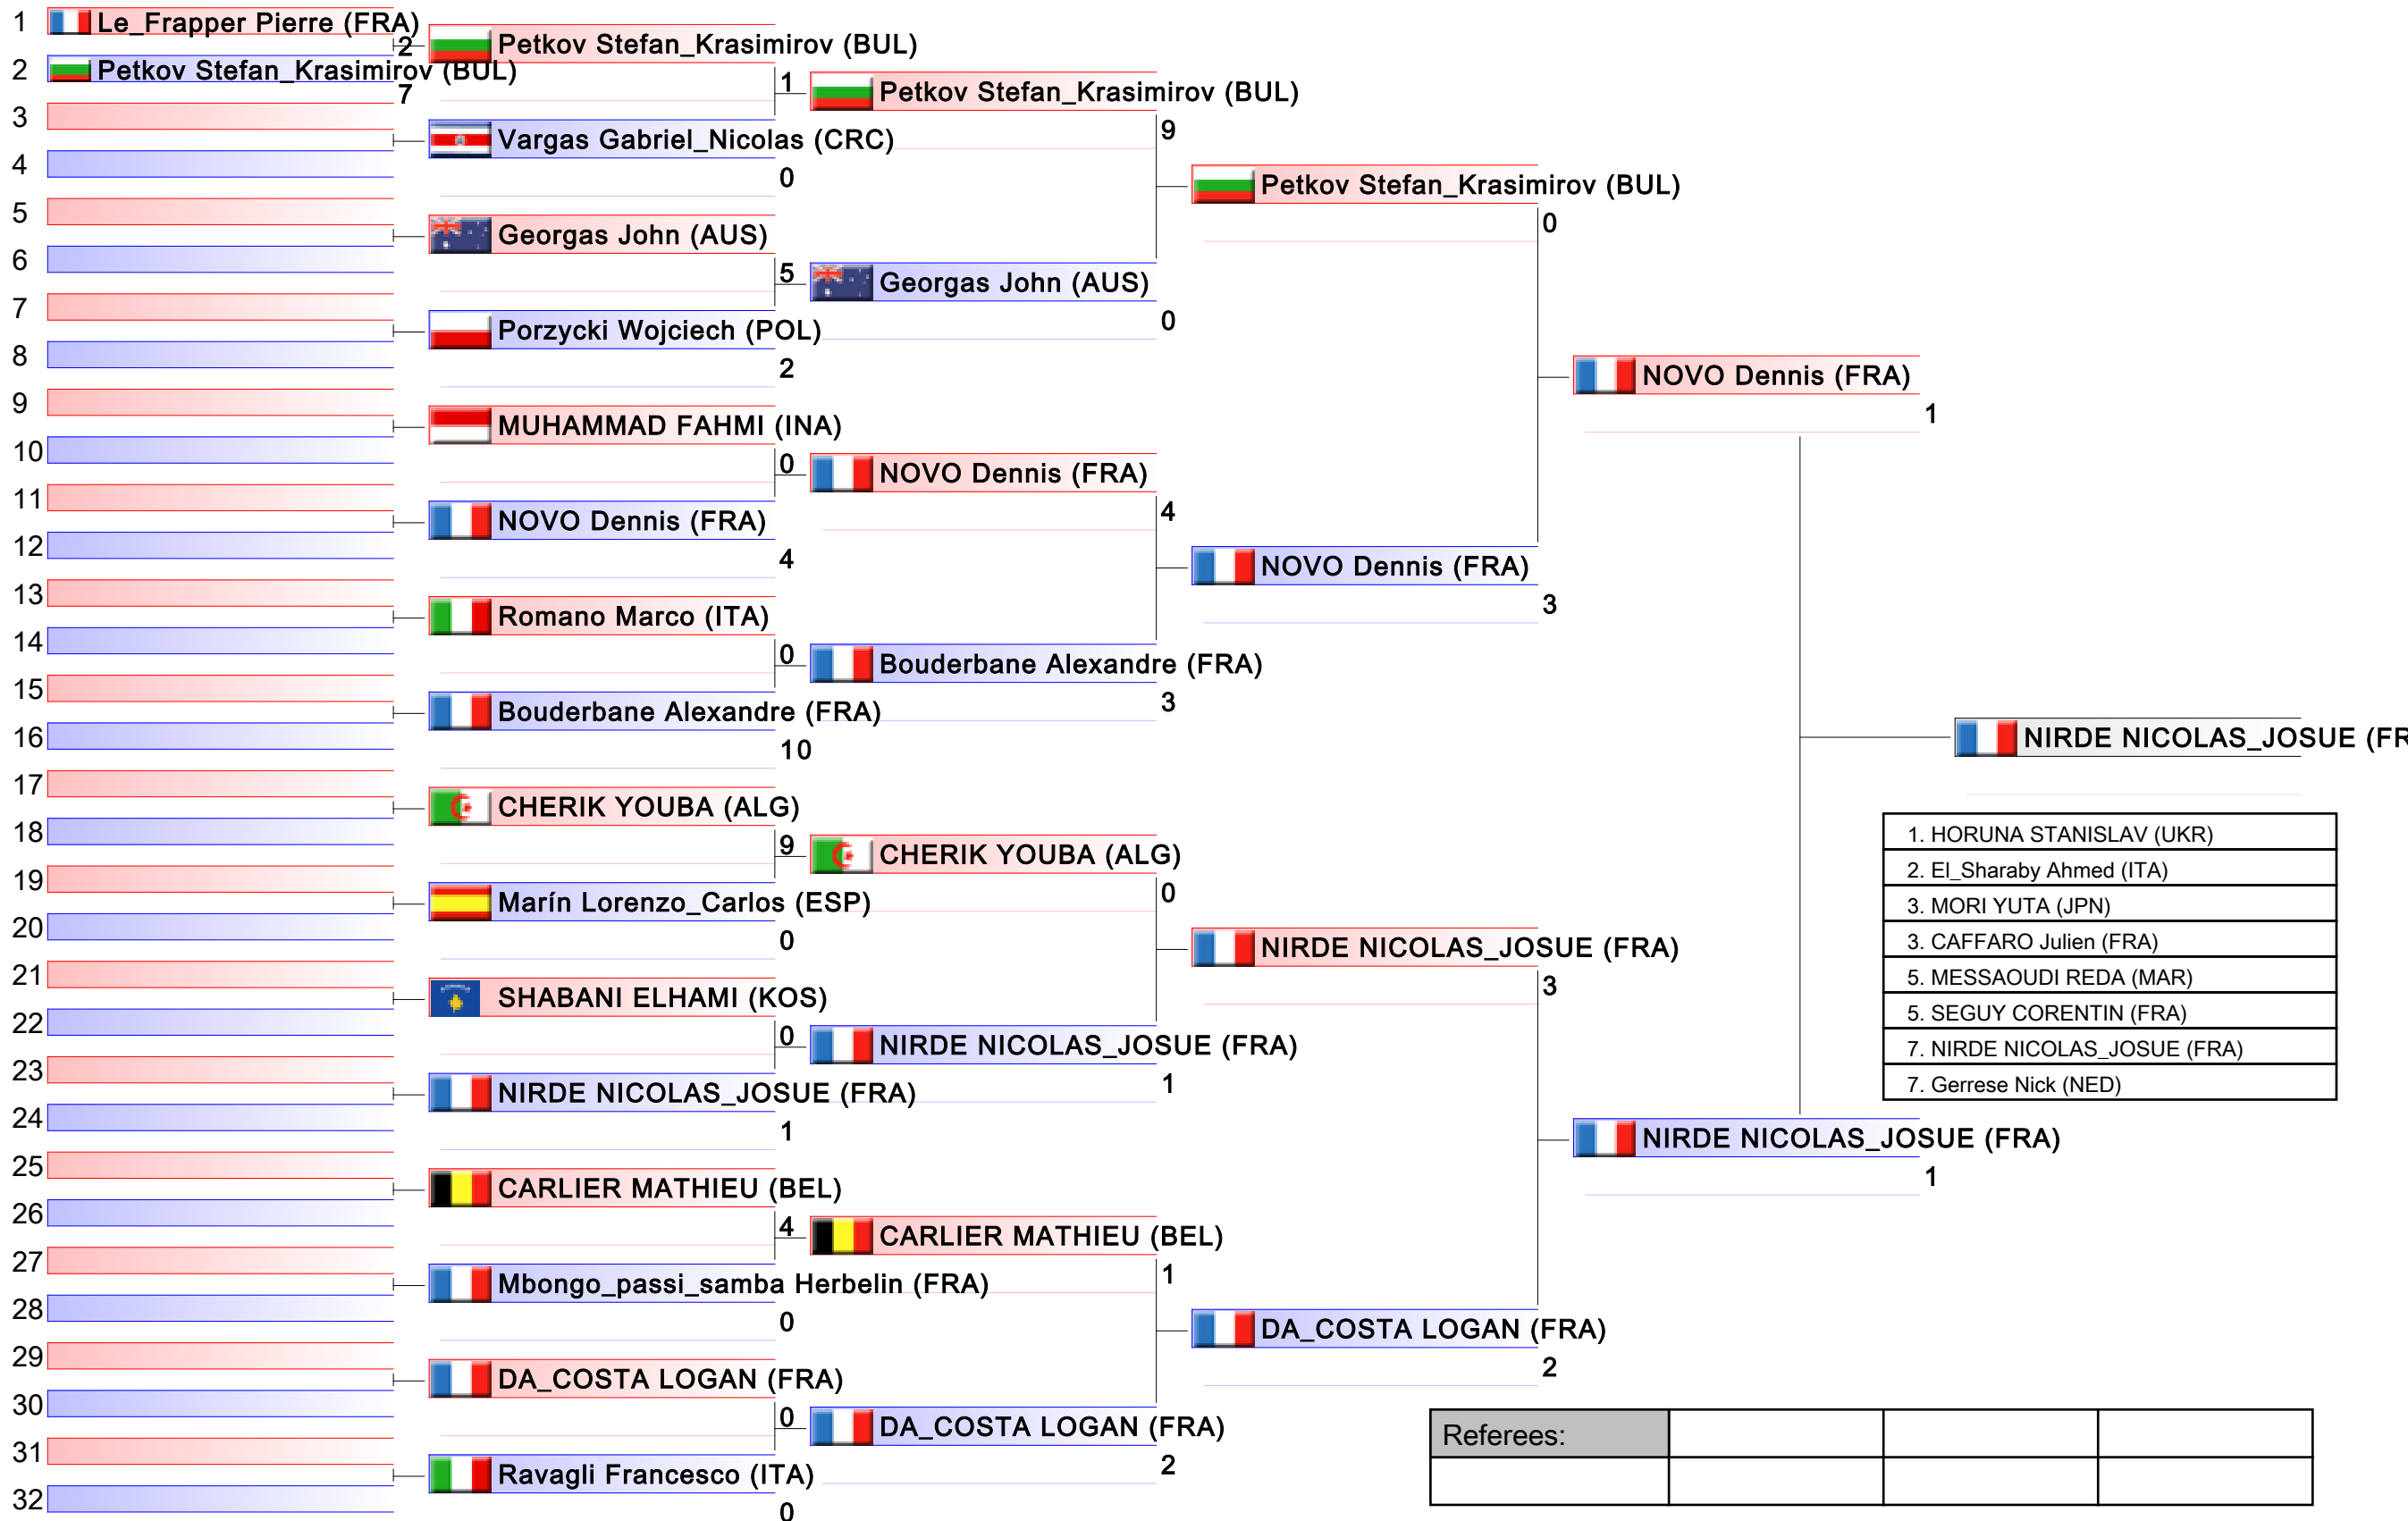

Male Kumite -75 Kg

Karate1 Premier League - Paris 2017, 82, avenue Georges-Lafont, 75016 Paris, FRA

Tatami

Pool
1/8

Referees: