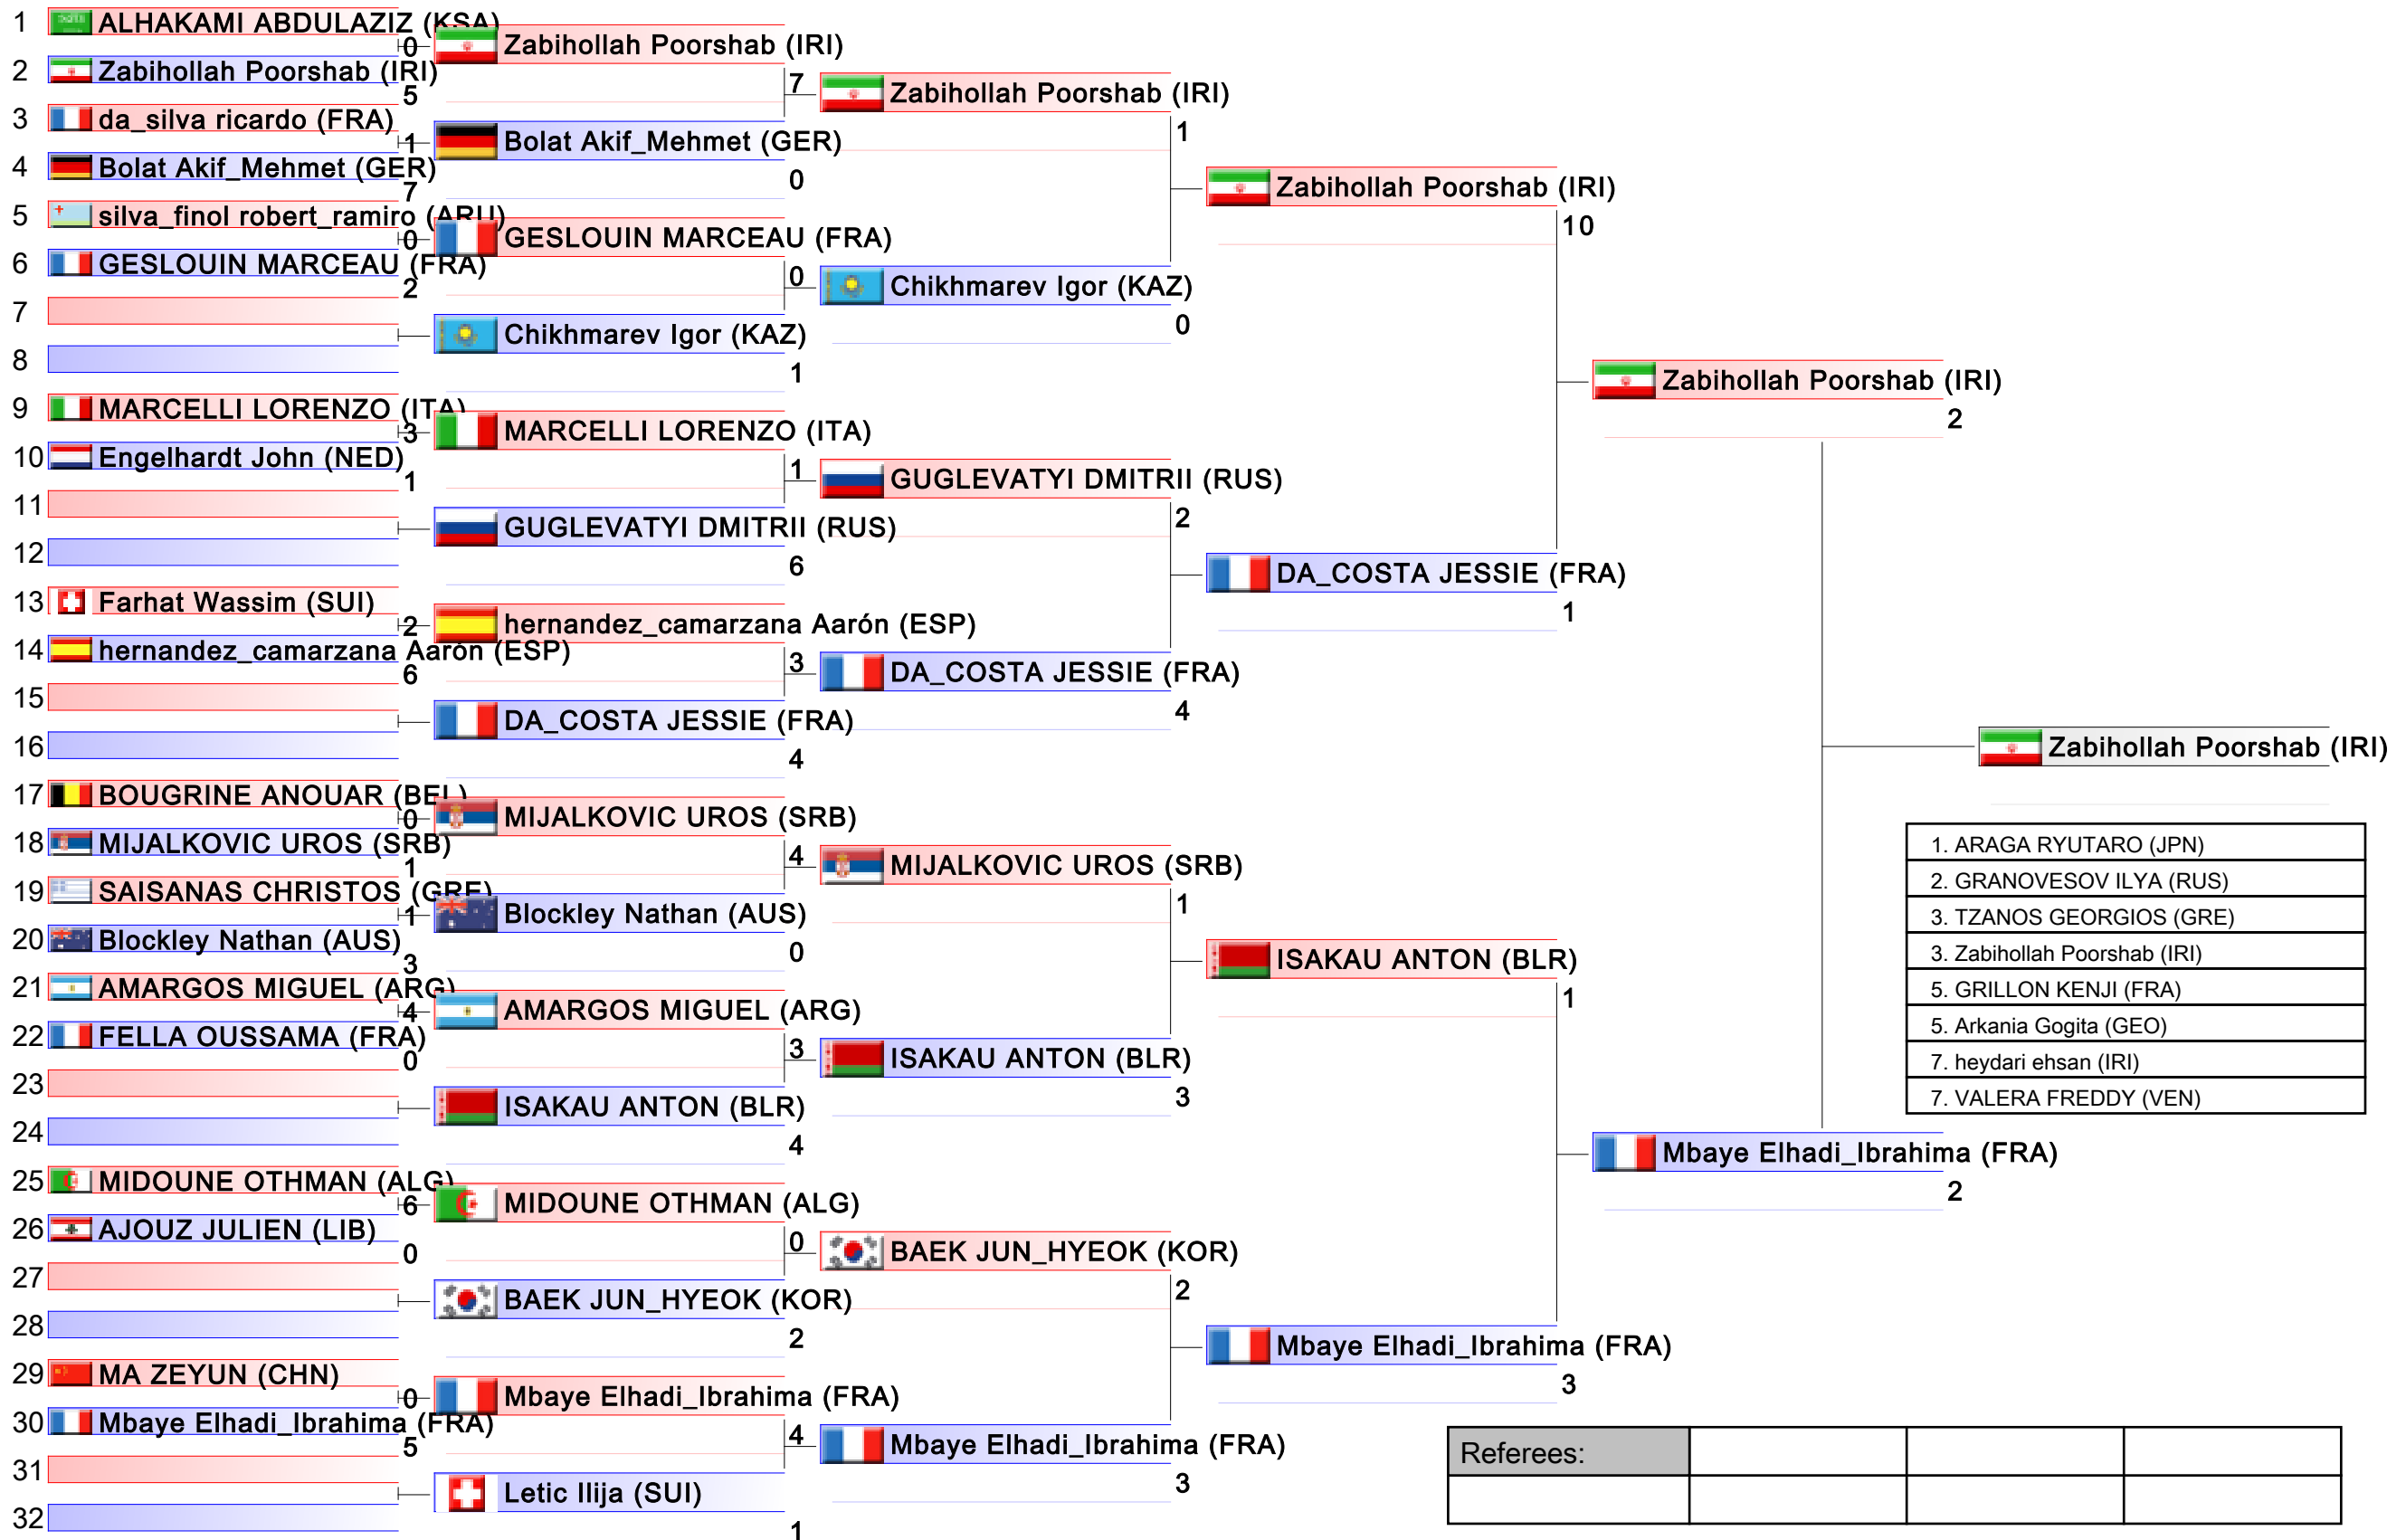

Male Kumite -84 Kg

Karate1 Premier League - Paris 2017, 82, avenue Georges-Lafont, 75016 Paris, FRA

Tatami

Pool
2/4