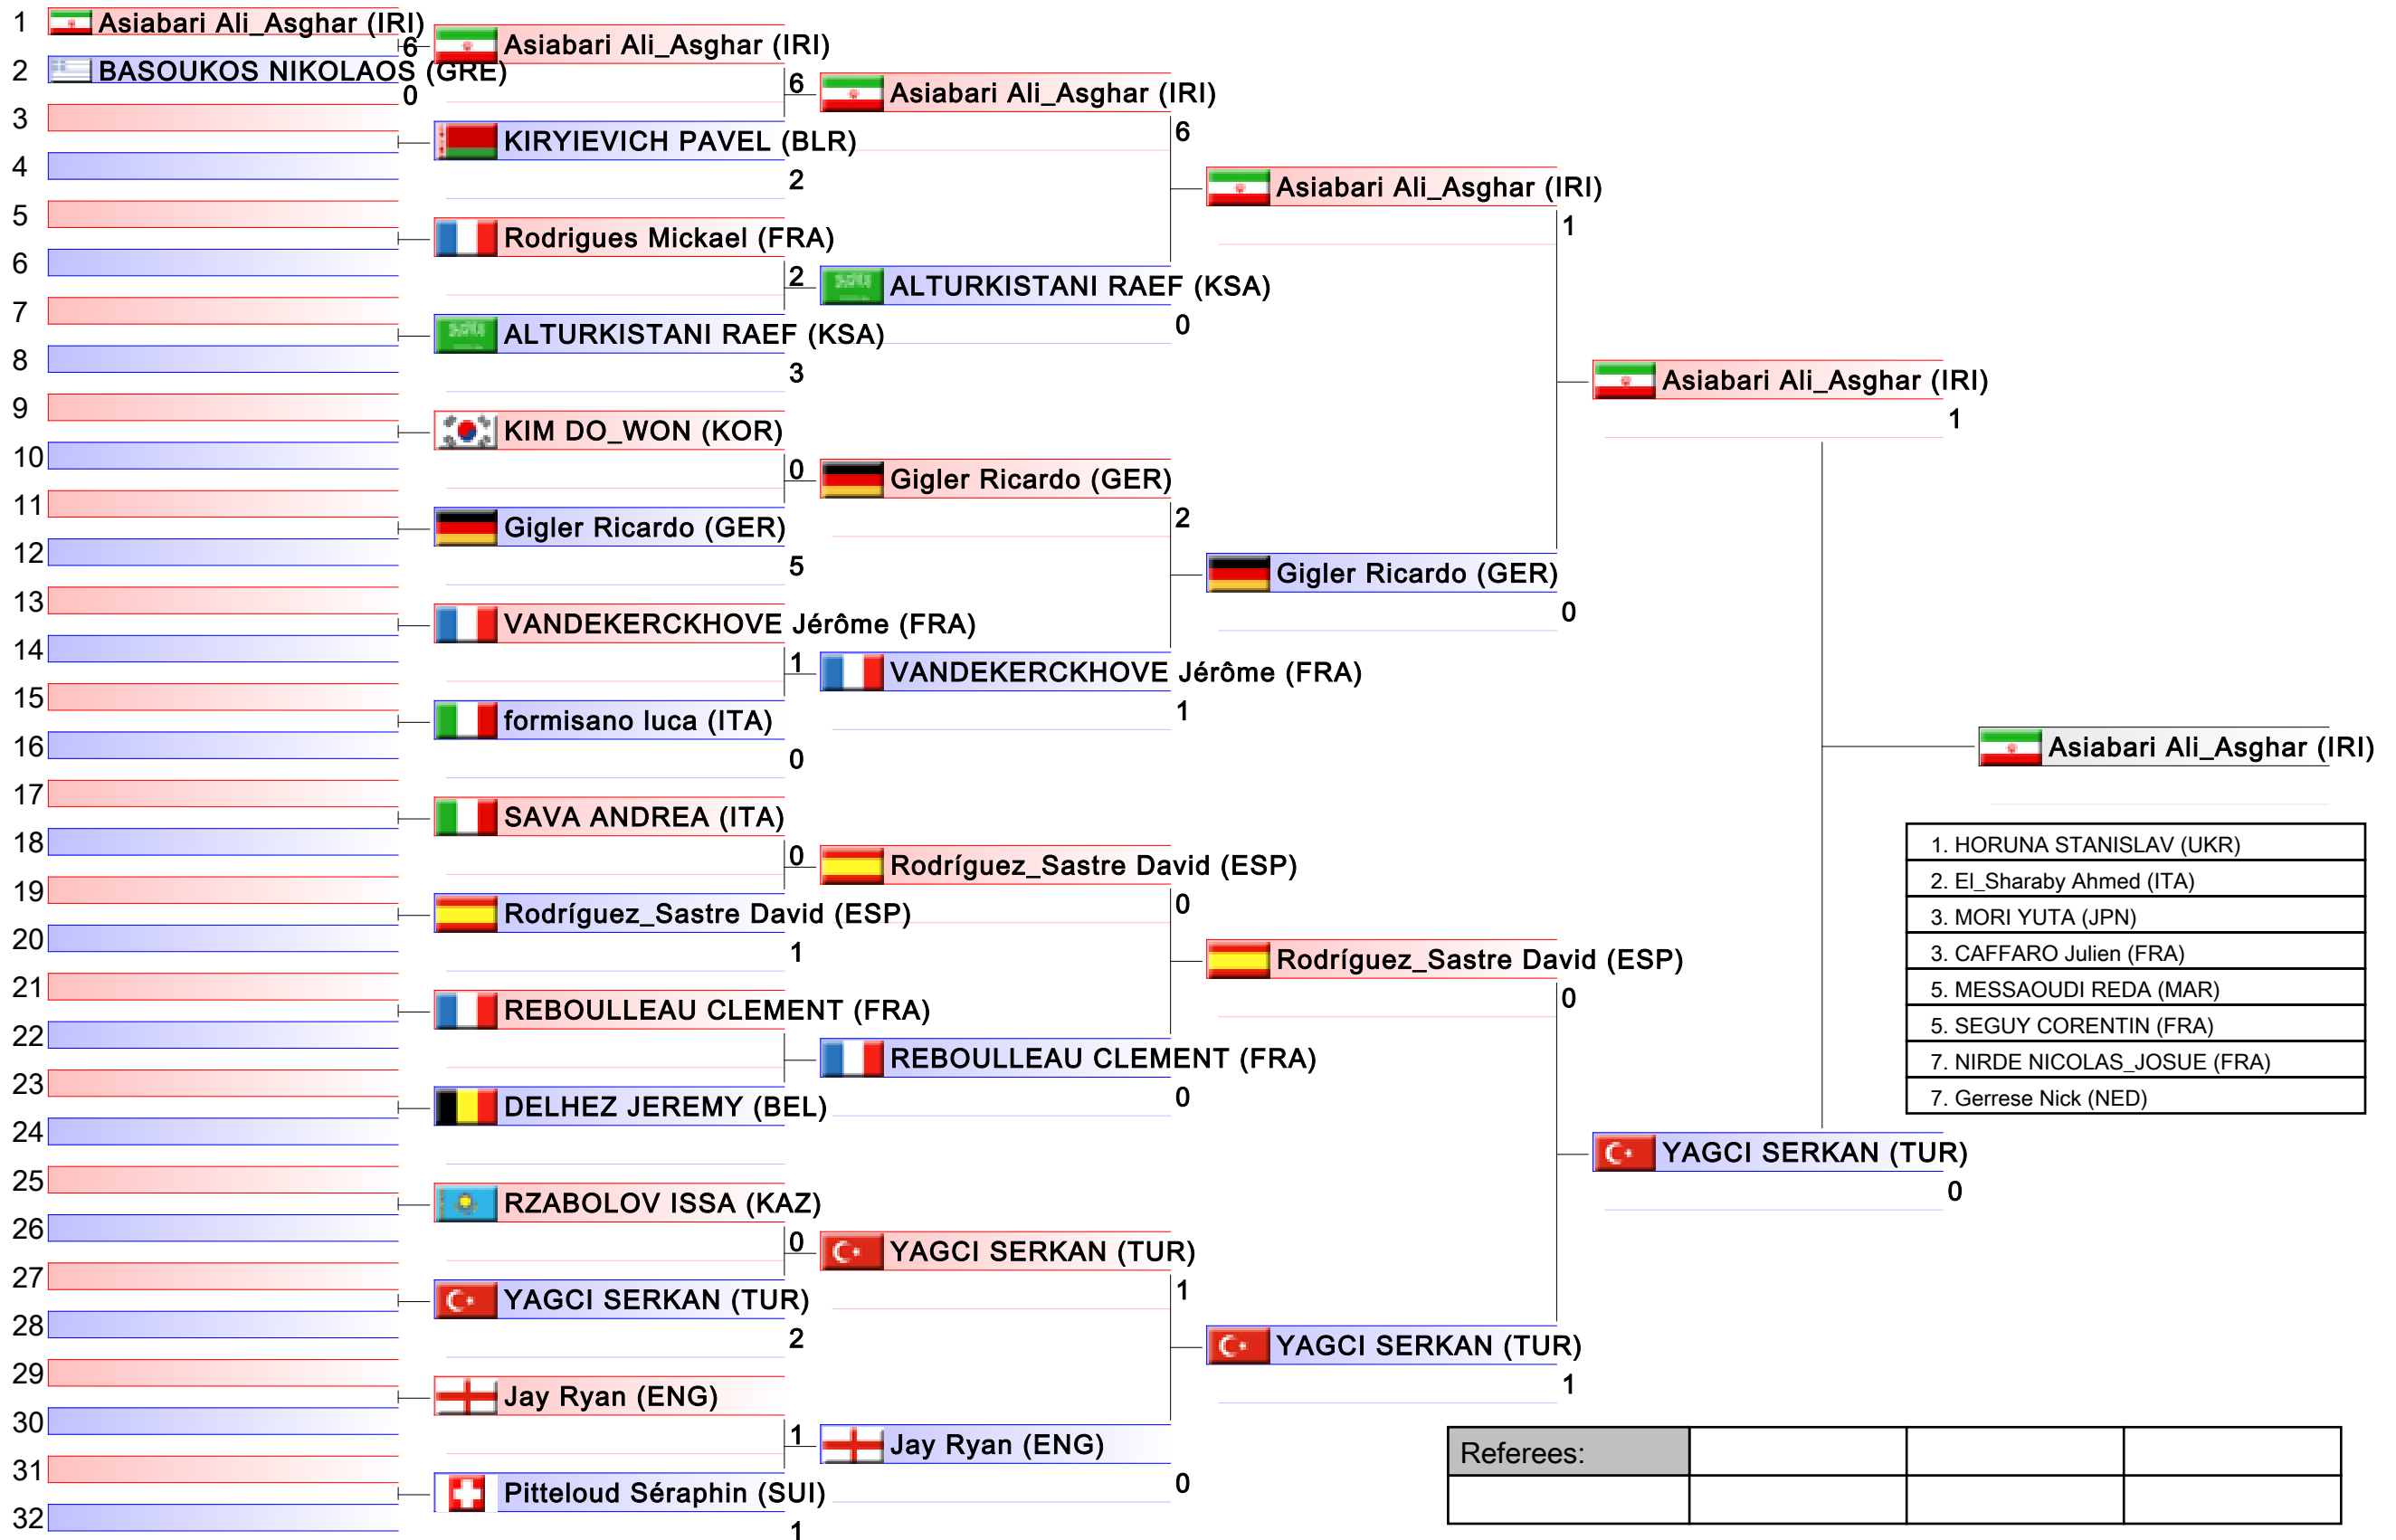

Male Kumite -75 Kg

Karate1 Premier League - Paris 2017, 82, avenue Georges-Lafont, 75016 Paris, FRA

Tatami

Pool
3/8