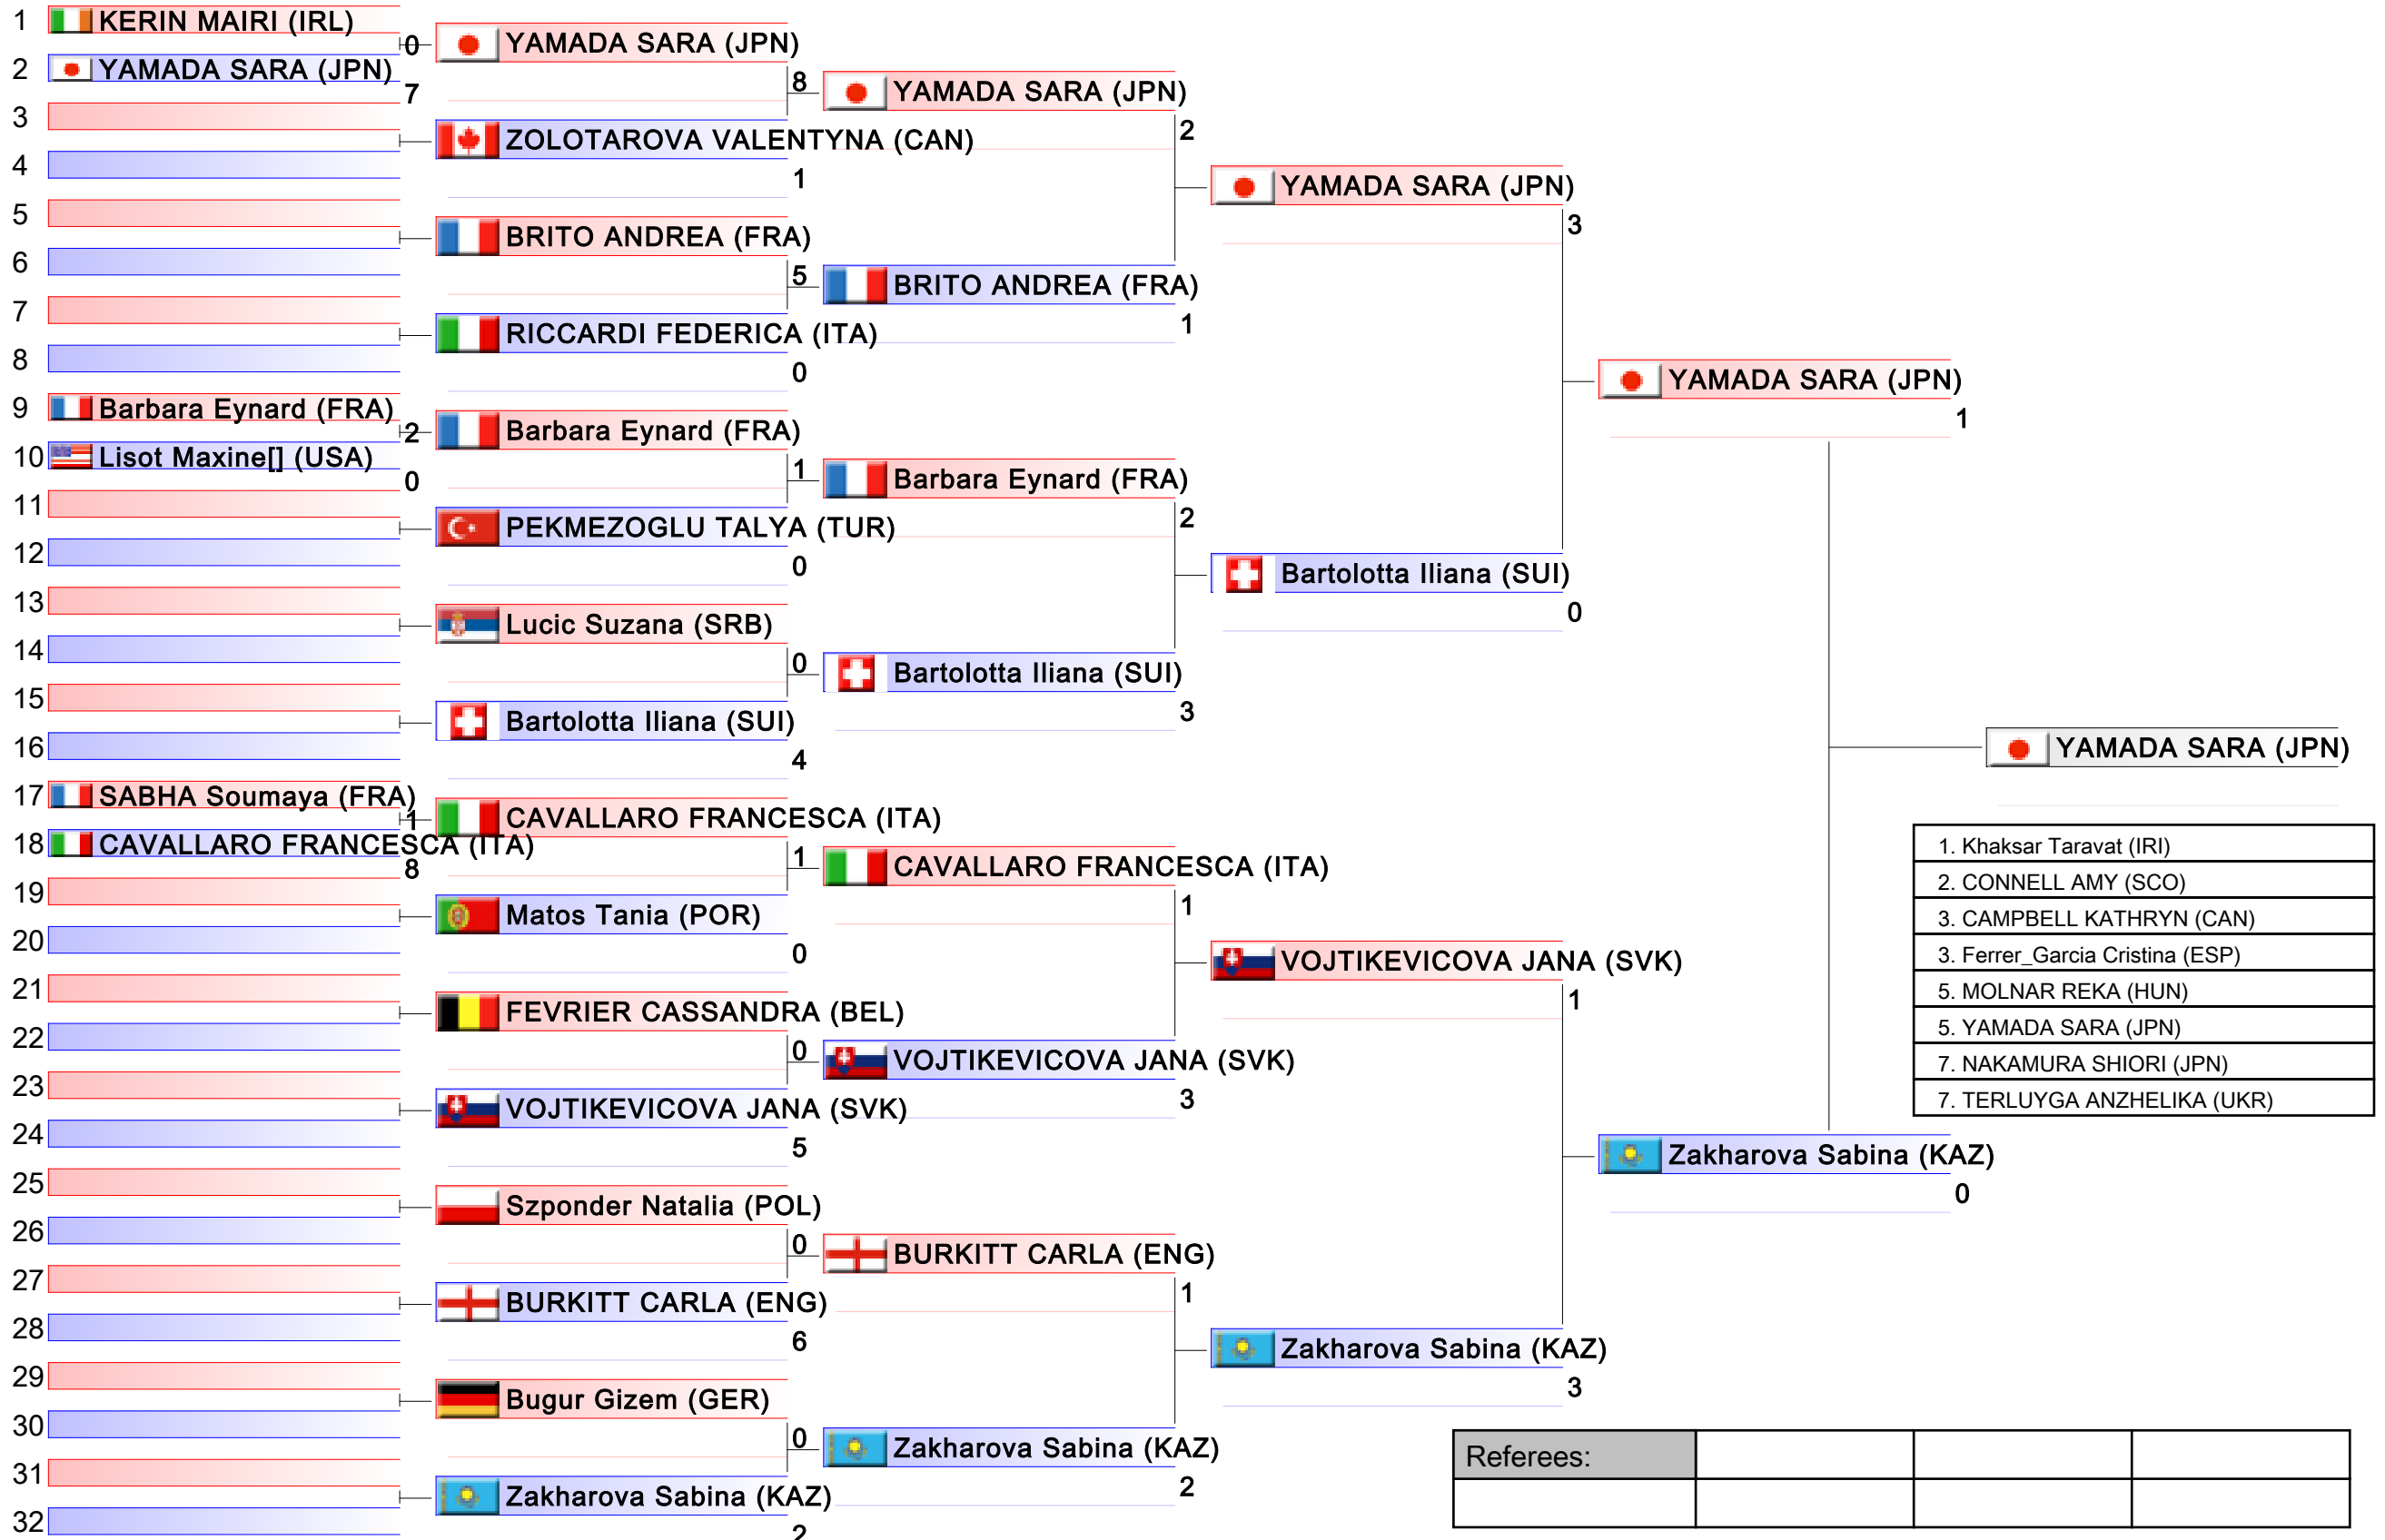

Referees:			

Female Kumite -55 Kg

Karate1 Premier League - Paris 2017, 82, avenue Georges-Lafont, 75016 Paris, FRA

Tatami

Pool
1/4

Referees:			

Referees:			

Referees:			