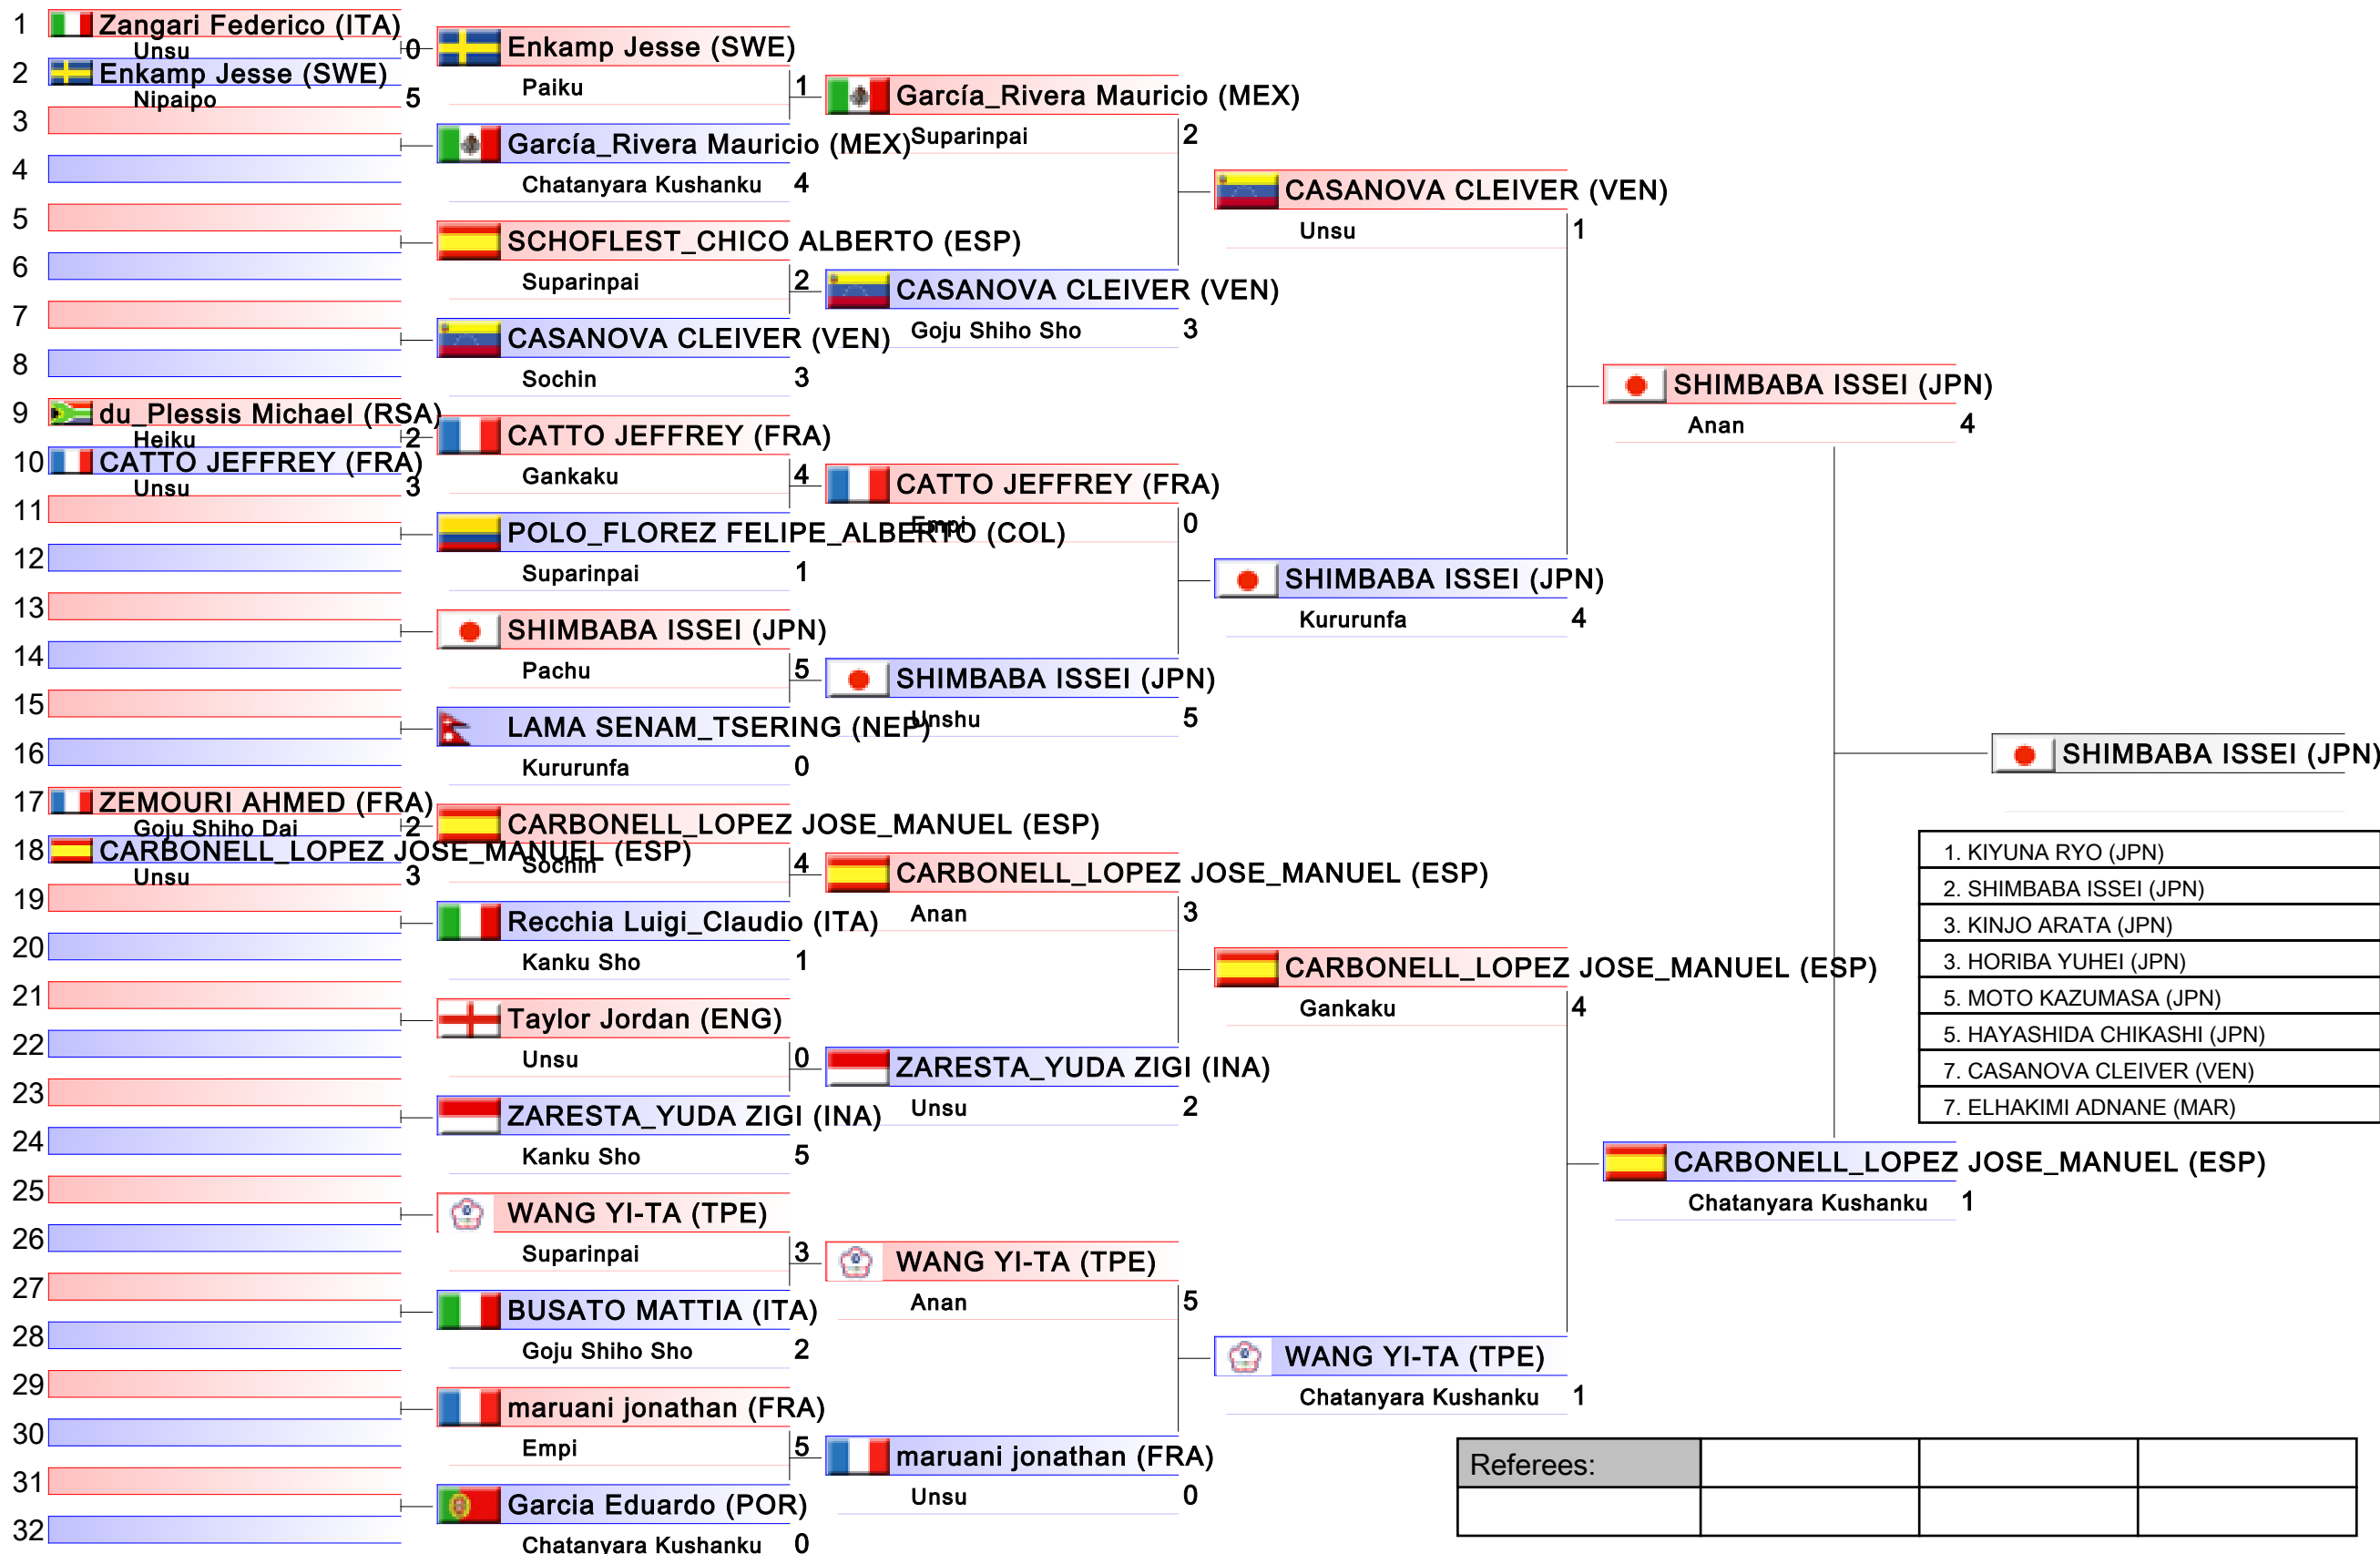

Male Kata

Karate1 Premier League - Paris 2017, 82, avenue Georges-Lafont, 75016 Paris, FRA

Tatami

Pool
1/8

1. KIYUNA RYO (JPN)
2. SHIMBABA ISSEI (JPN)
3. KINJO ARATA (JPN)
3. HORIBA YUHEI (JPN)
5. MOTO KAZUMASA (JPN)
5. HAYASHIDA CHIKASHI (JPN)
7. CASANOVA CLEIVER (VEN)
7. ELHAKIMI ADNANE (MAR)

Referees: