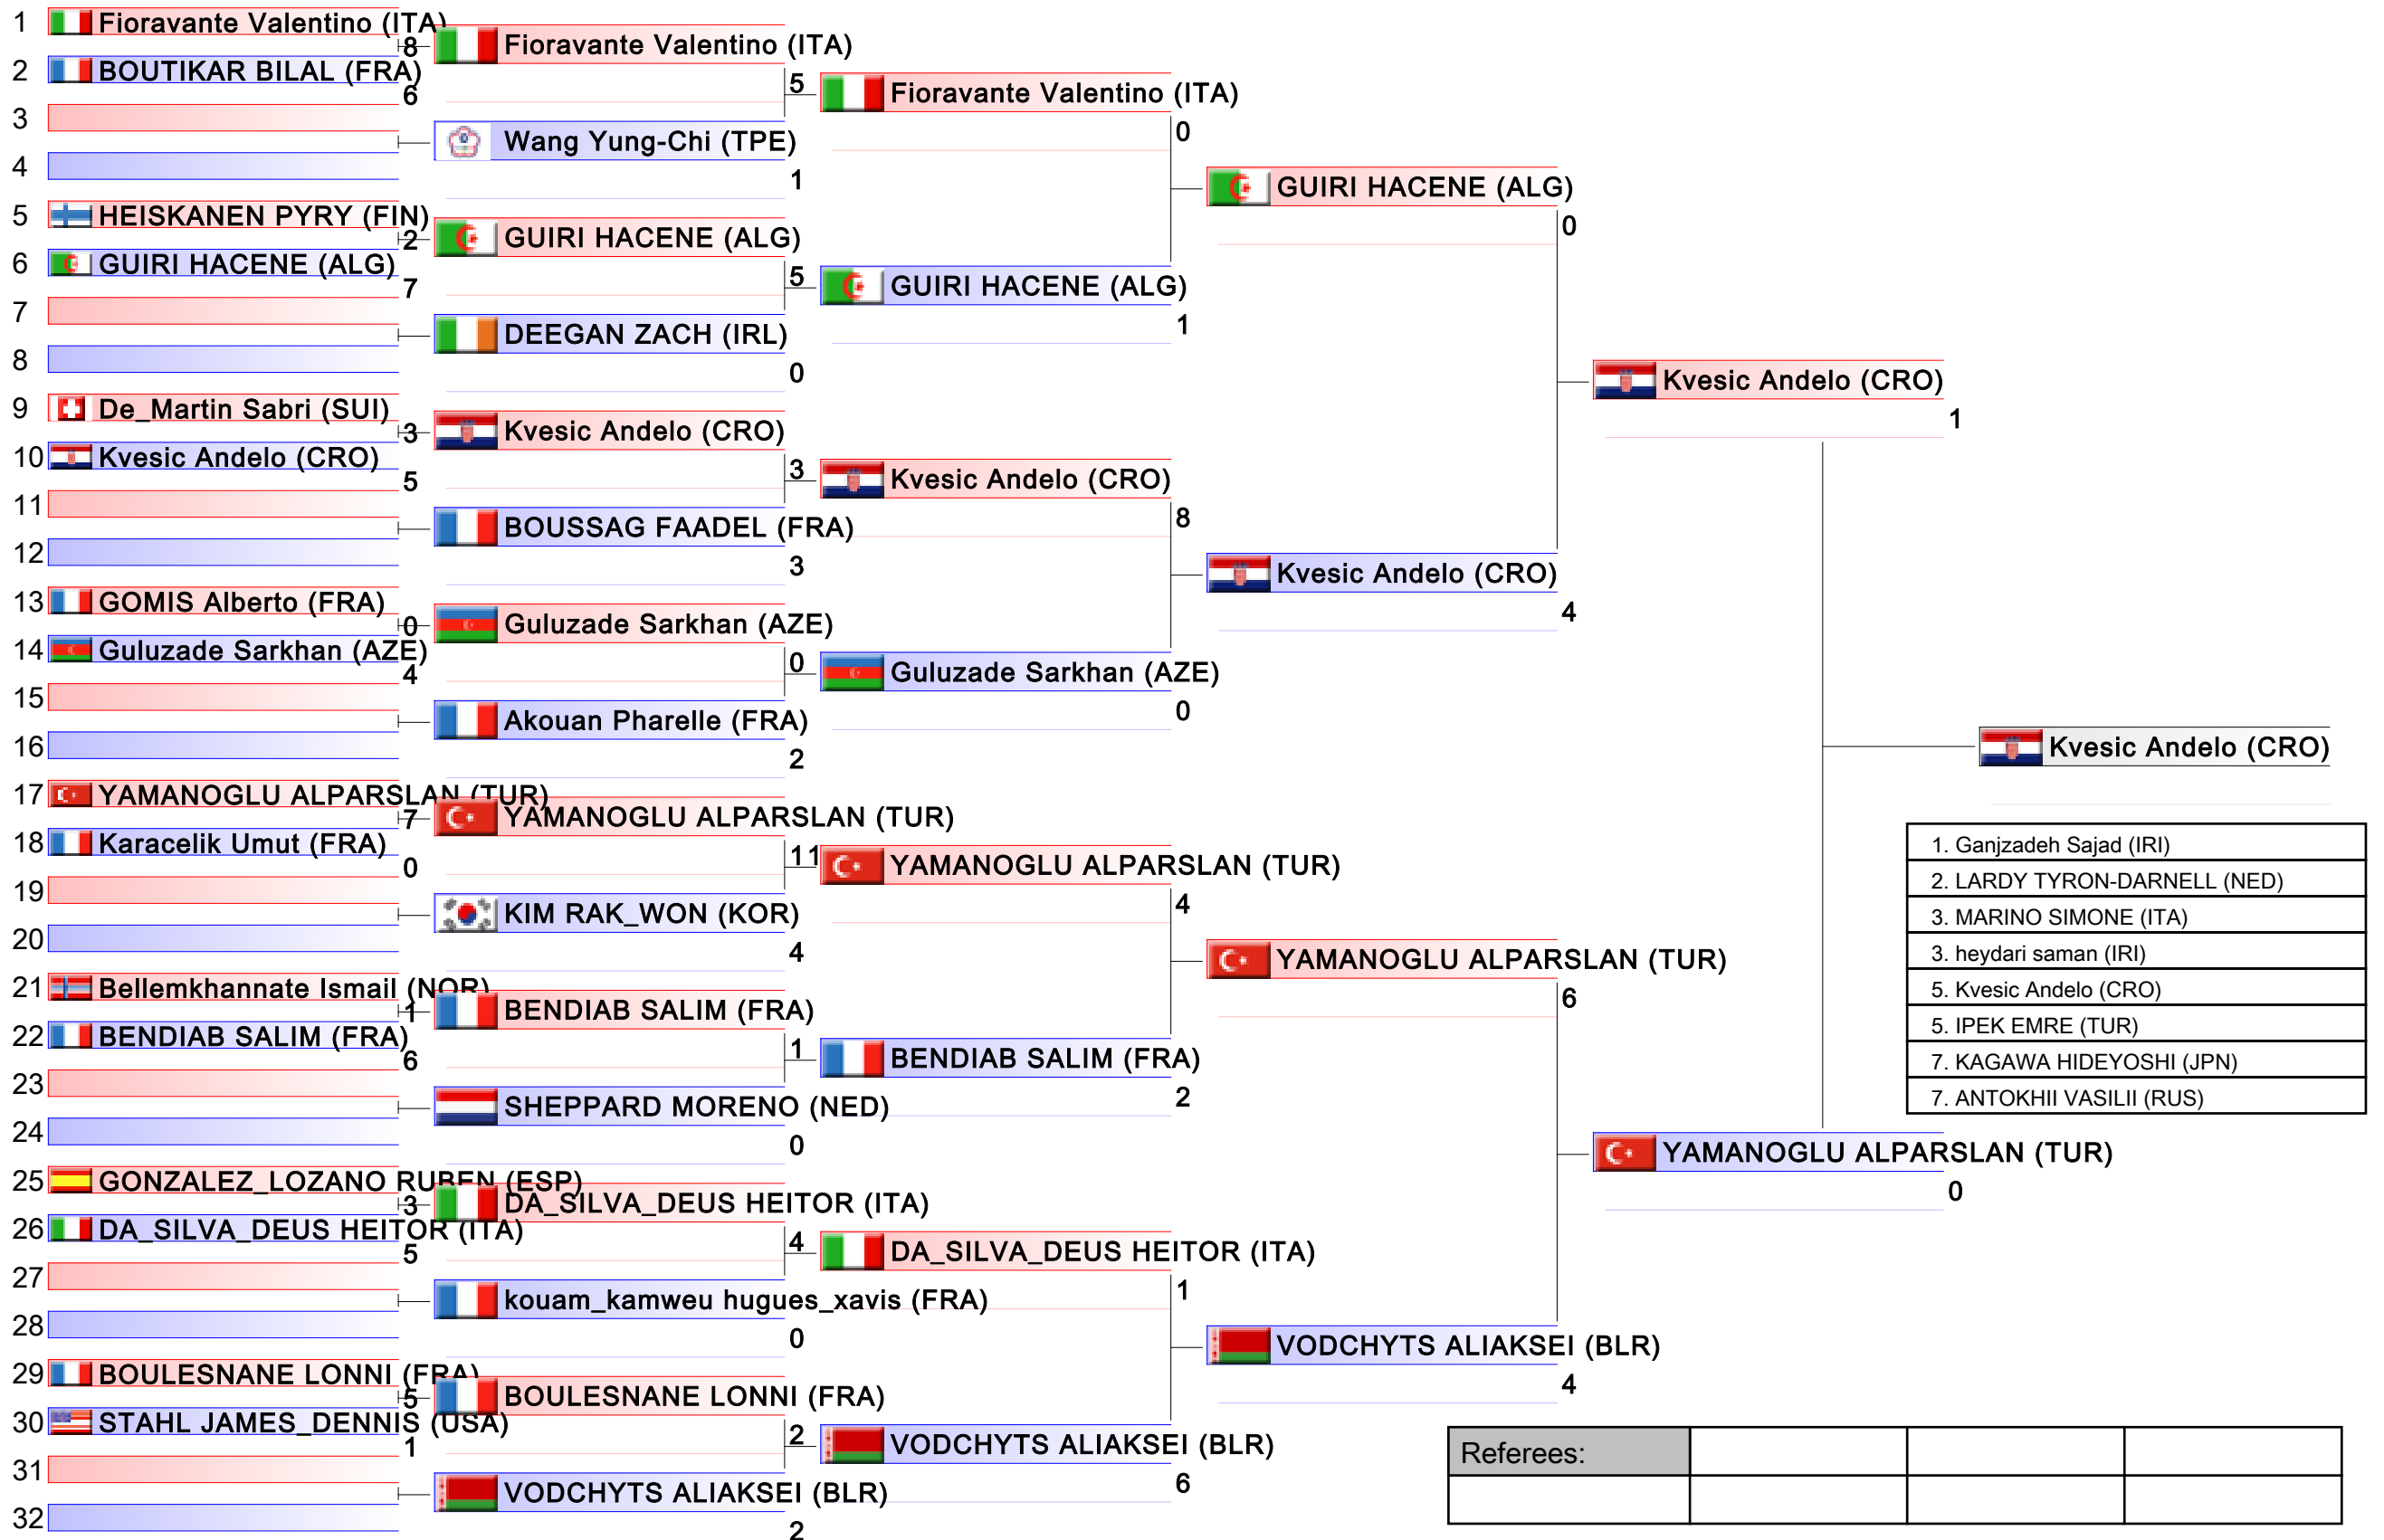

Tatami

Pool
4/4

Referees:			

Male Kumite 84+ Kg

Karate1 Premier League - Paris 2017, 82, avenue Georges-Lafont, 75016 Paris, FRA

Tatami

Pool
1/4

Referees:			