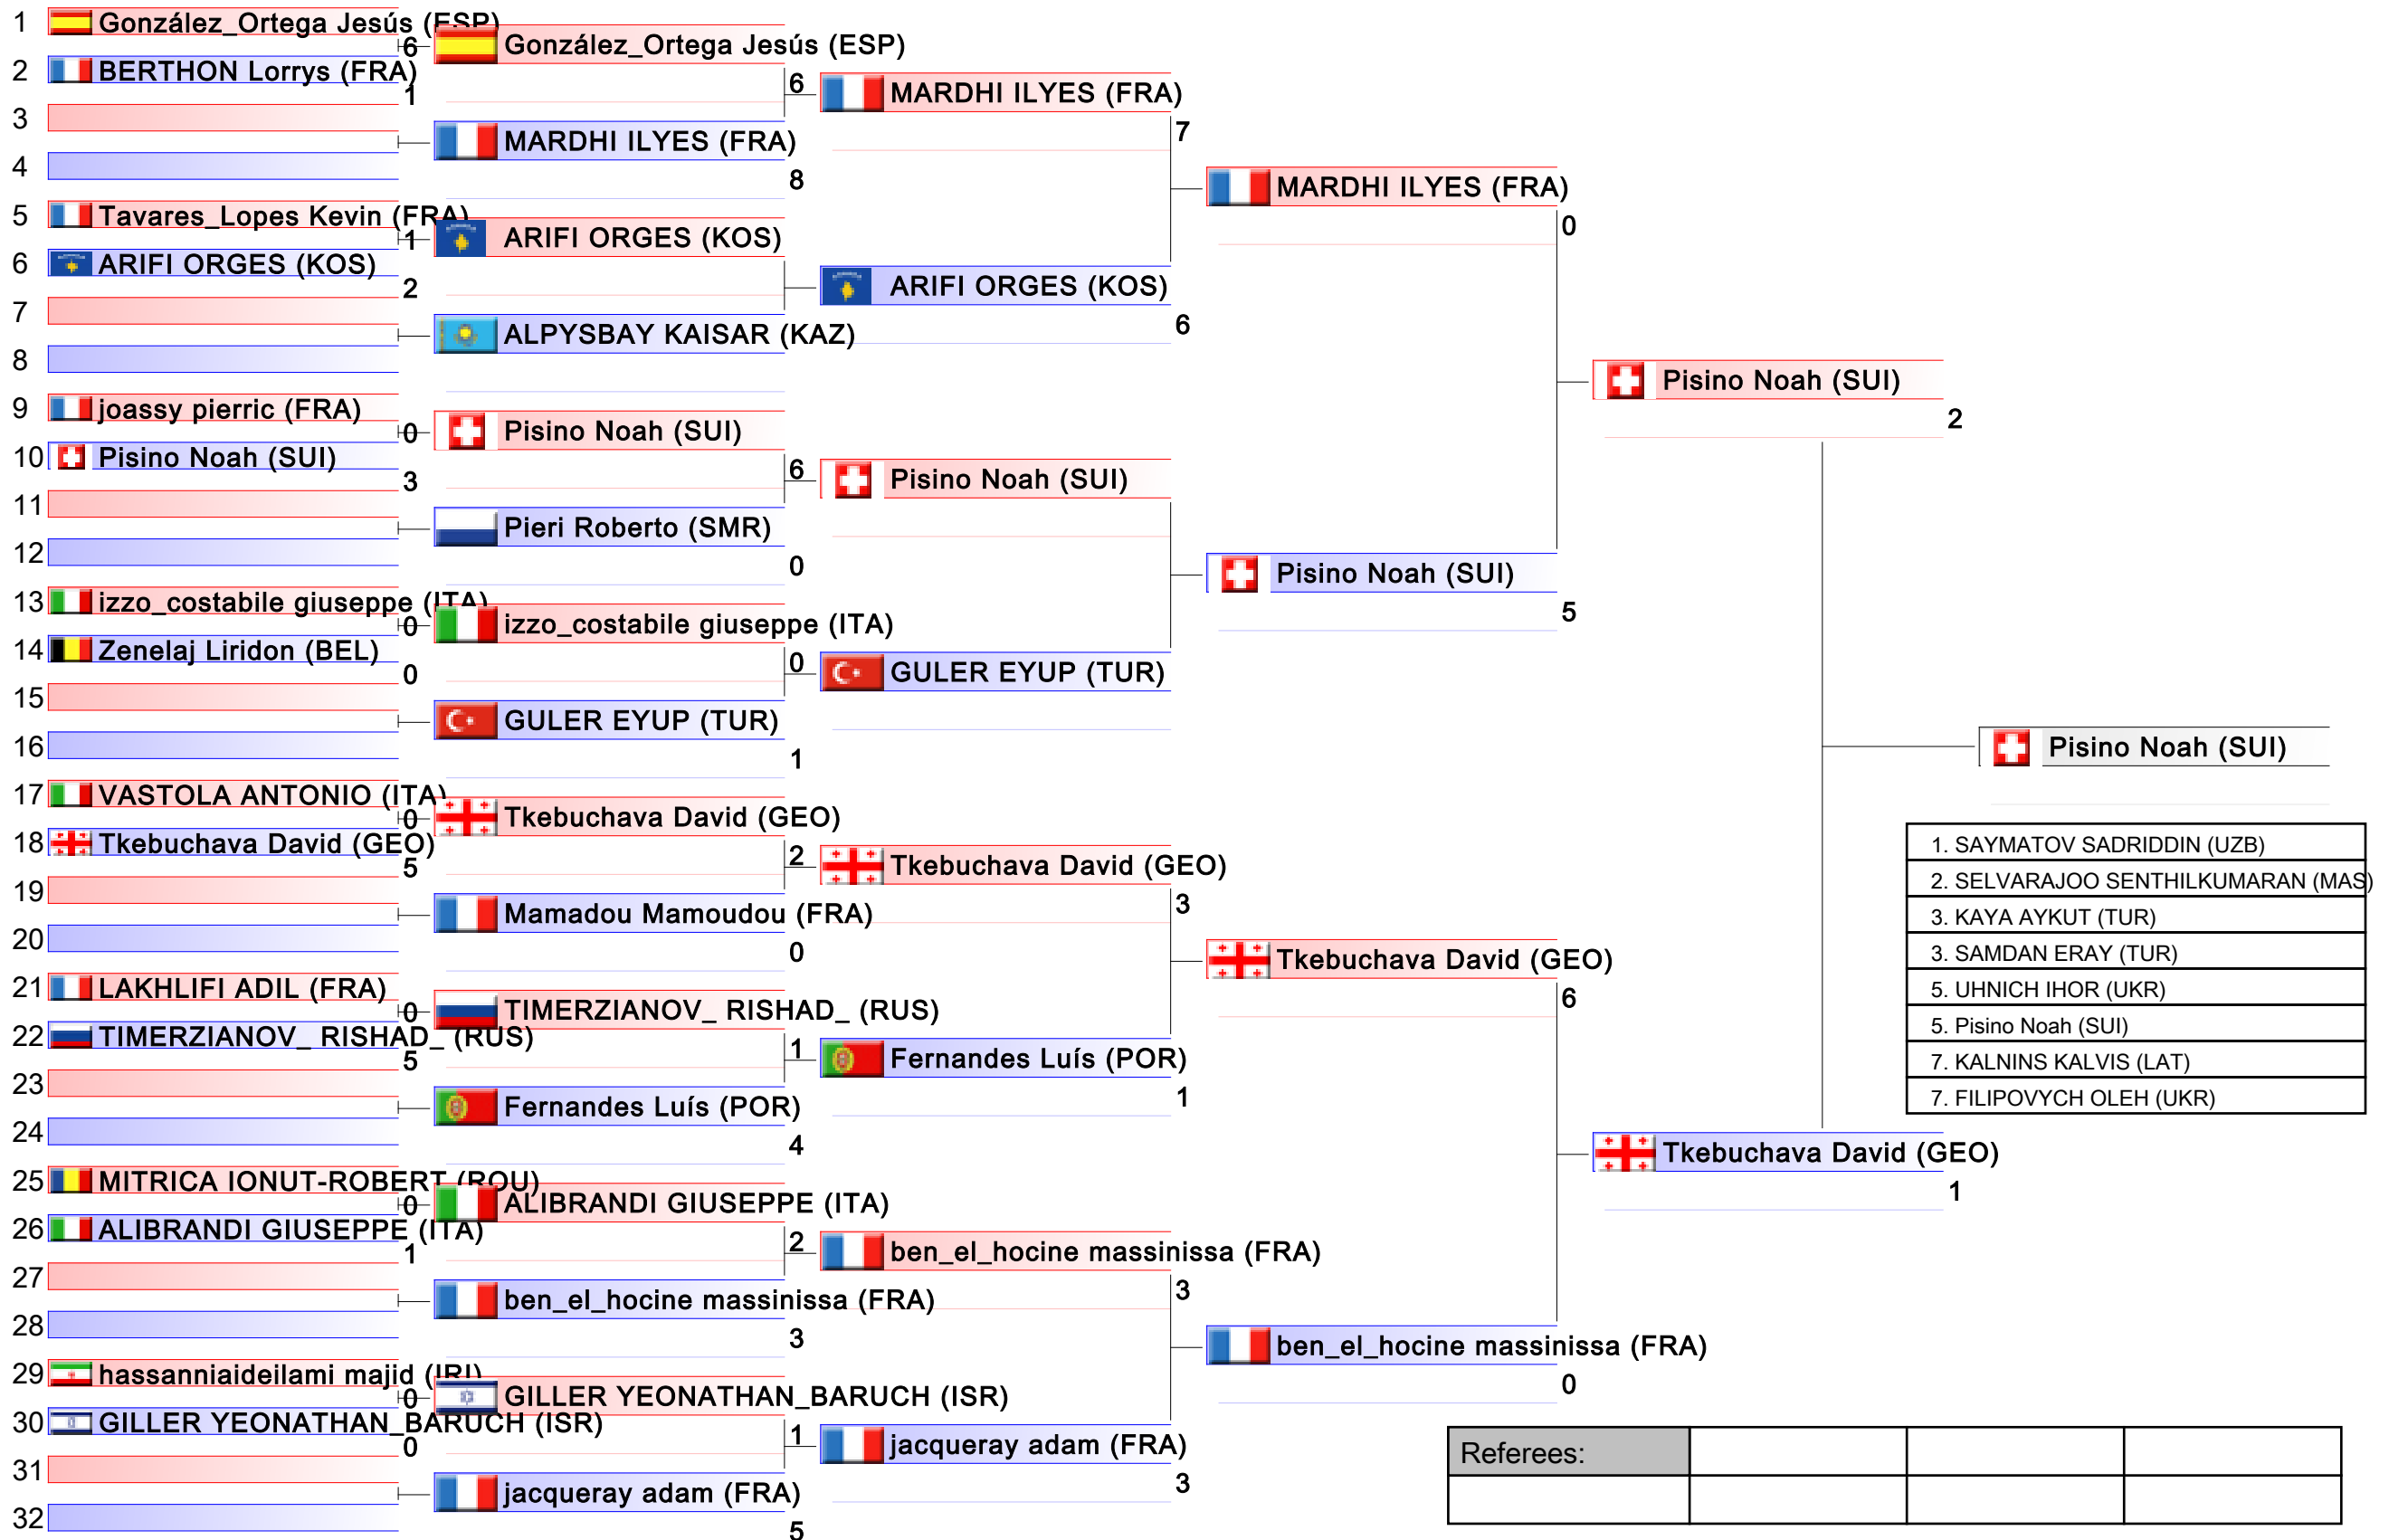

Tatami

Pool
2/4

Male Kumite -60 Kg

Karate1 Premier League - Paris 2017, 82, avenue Georges-Lafont, 75016 Paris, FRA

Tatami

Pool
3/4

Referees:			

Male Kumite -60 Kg