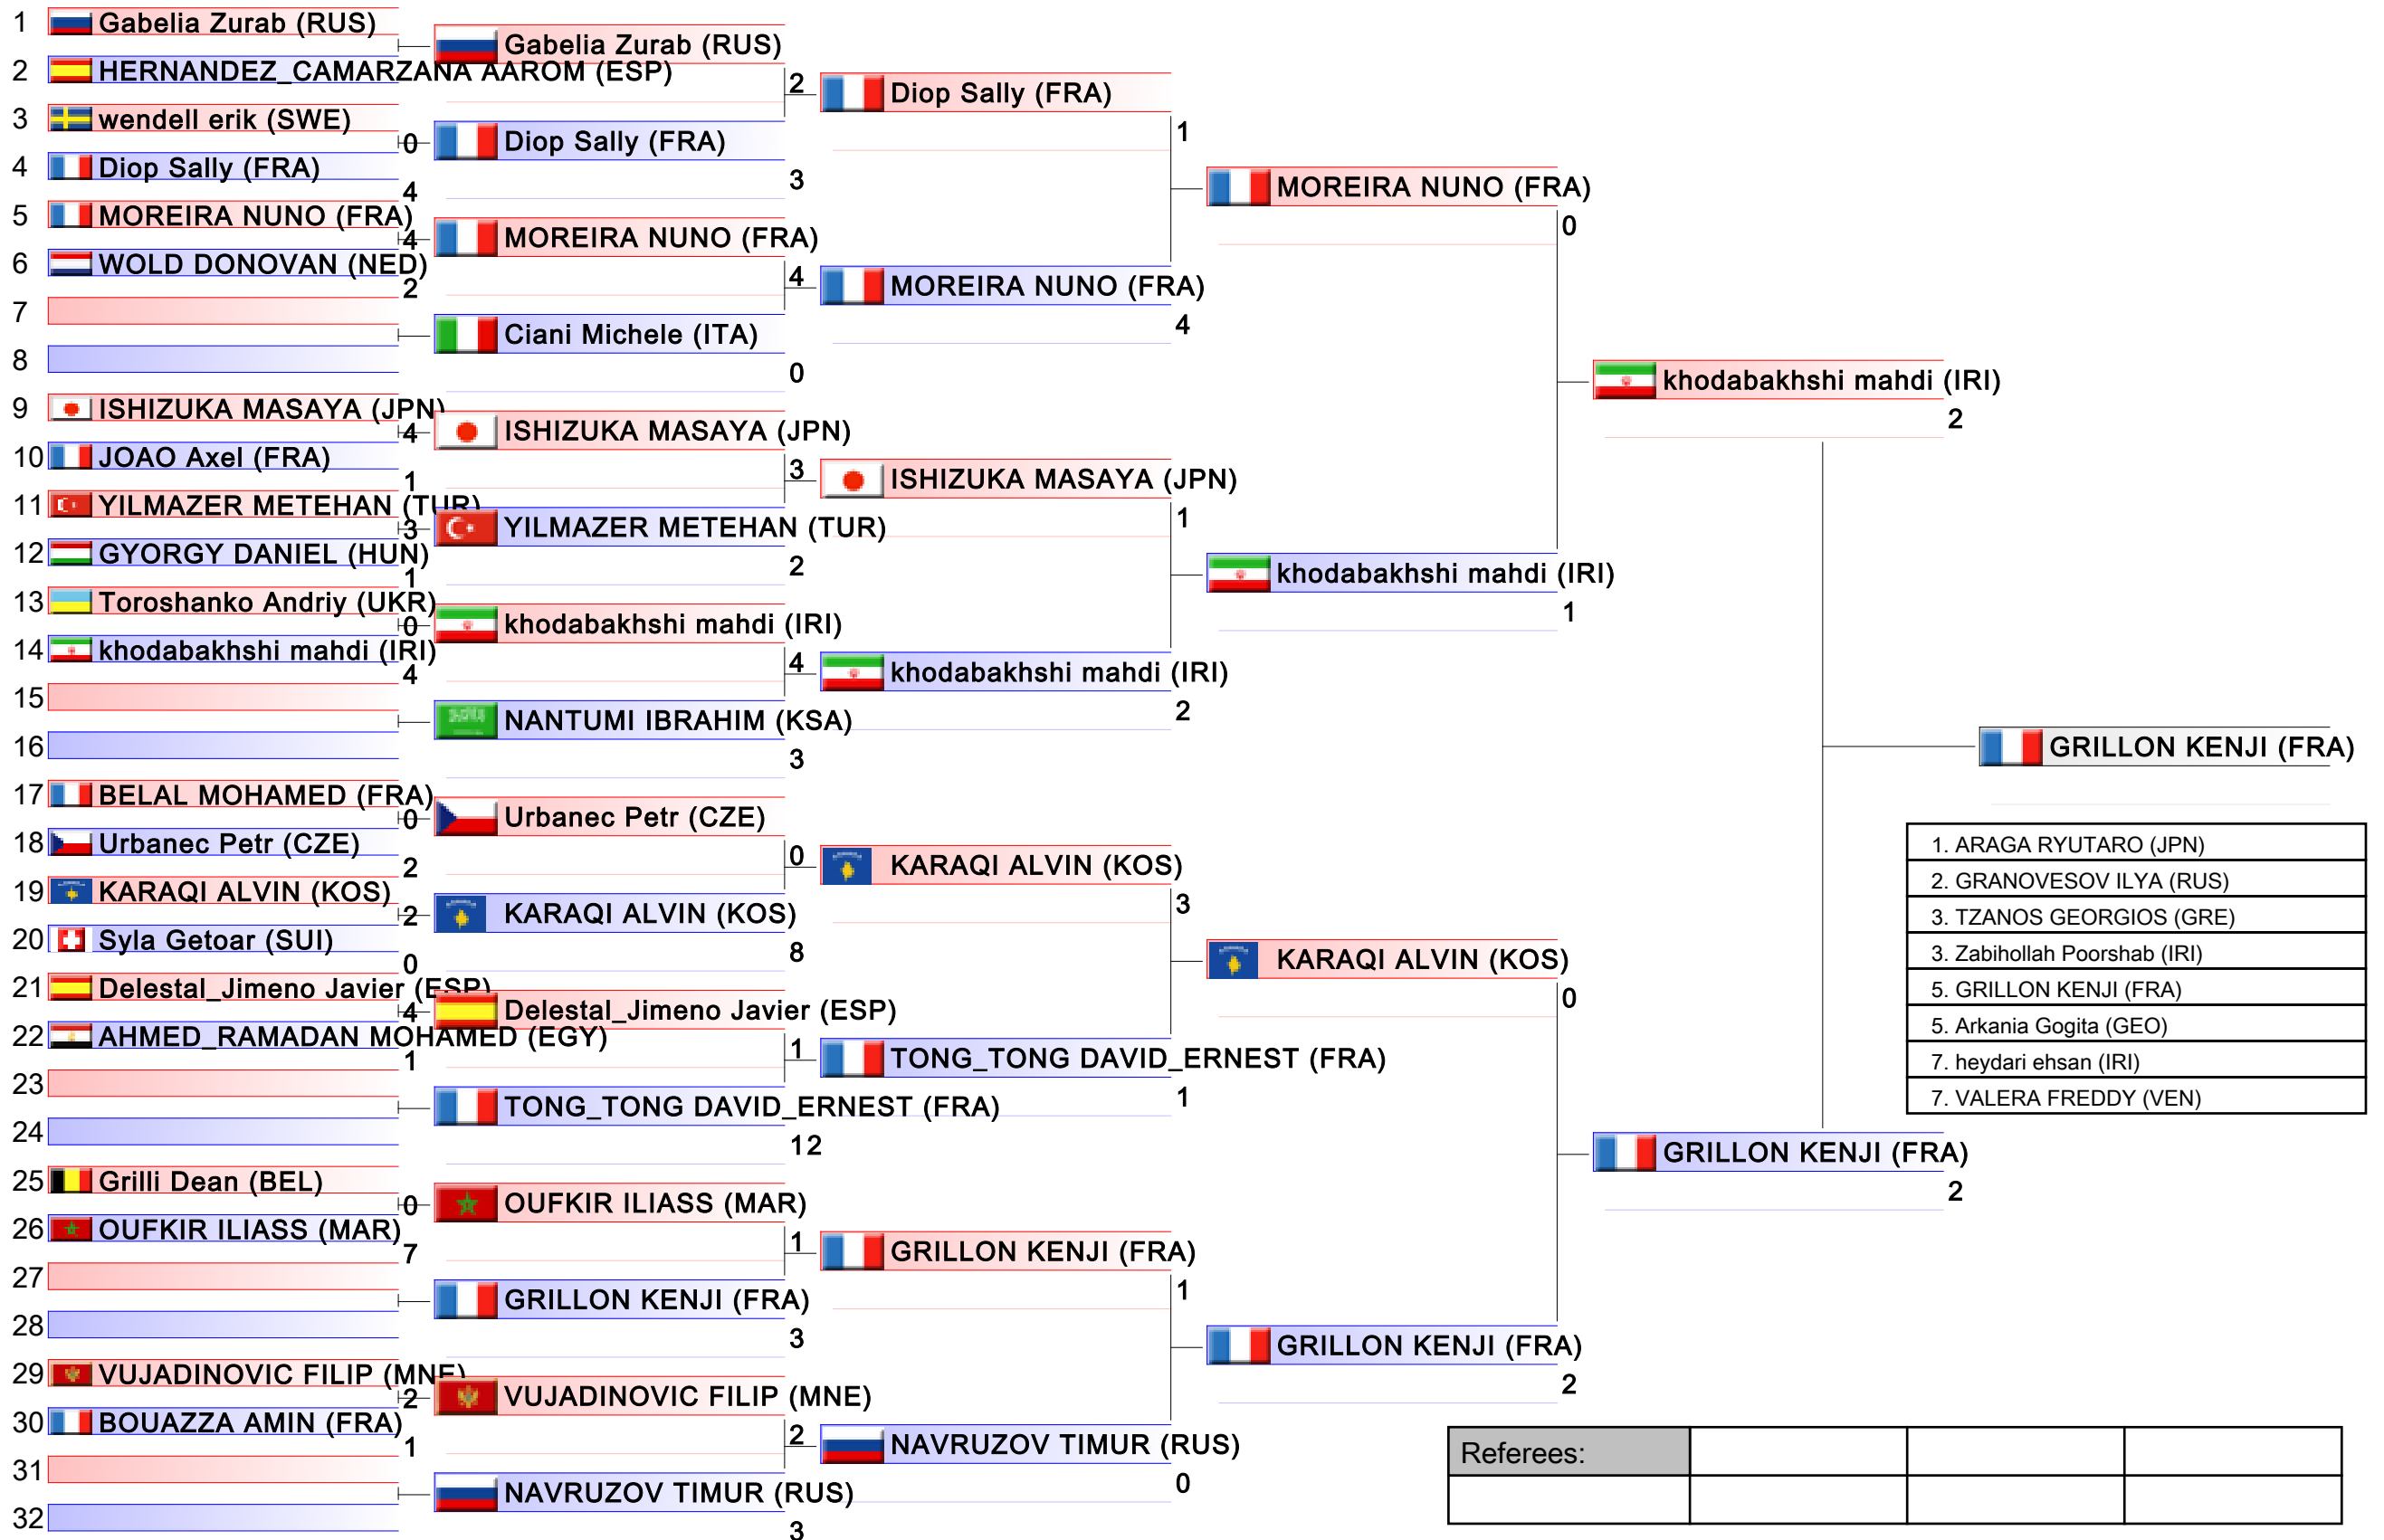

Tatami

Pool
7/8

1. HORUNA STANISLAV (UKR)
2. El_Sharaby Ahmed (ITA)
3. MORI YUTA (JPN)
3. CAFFARO Julien (FRA)
5. MESSAOUDI REDA (MAR)
5. SEGUY CORENTIN (FRA)
7. NIRDE NICOLAS JOSUE (FRA)
7. Gerrese Nick (NED)

Tatami

Pool
2/4

Male Kumite -84 Kg

Karate1 Premier League - Paris 2017, 82, avenue Georges-Lafont, 75016 Paris, FRA

Tatami

Pool
3/4

Male Kumite -84 Kg

Karate1 Premier League - Paris 2017, 82, avenue Georges-Lafont, 75016 Paris, FRA