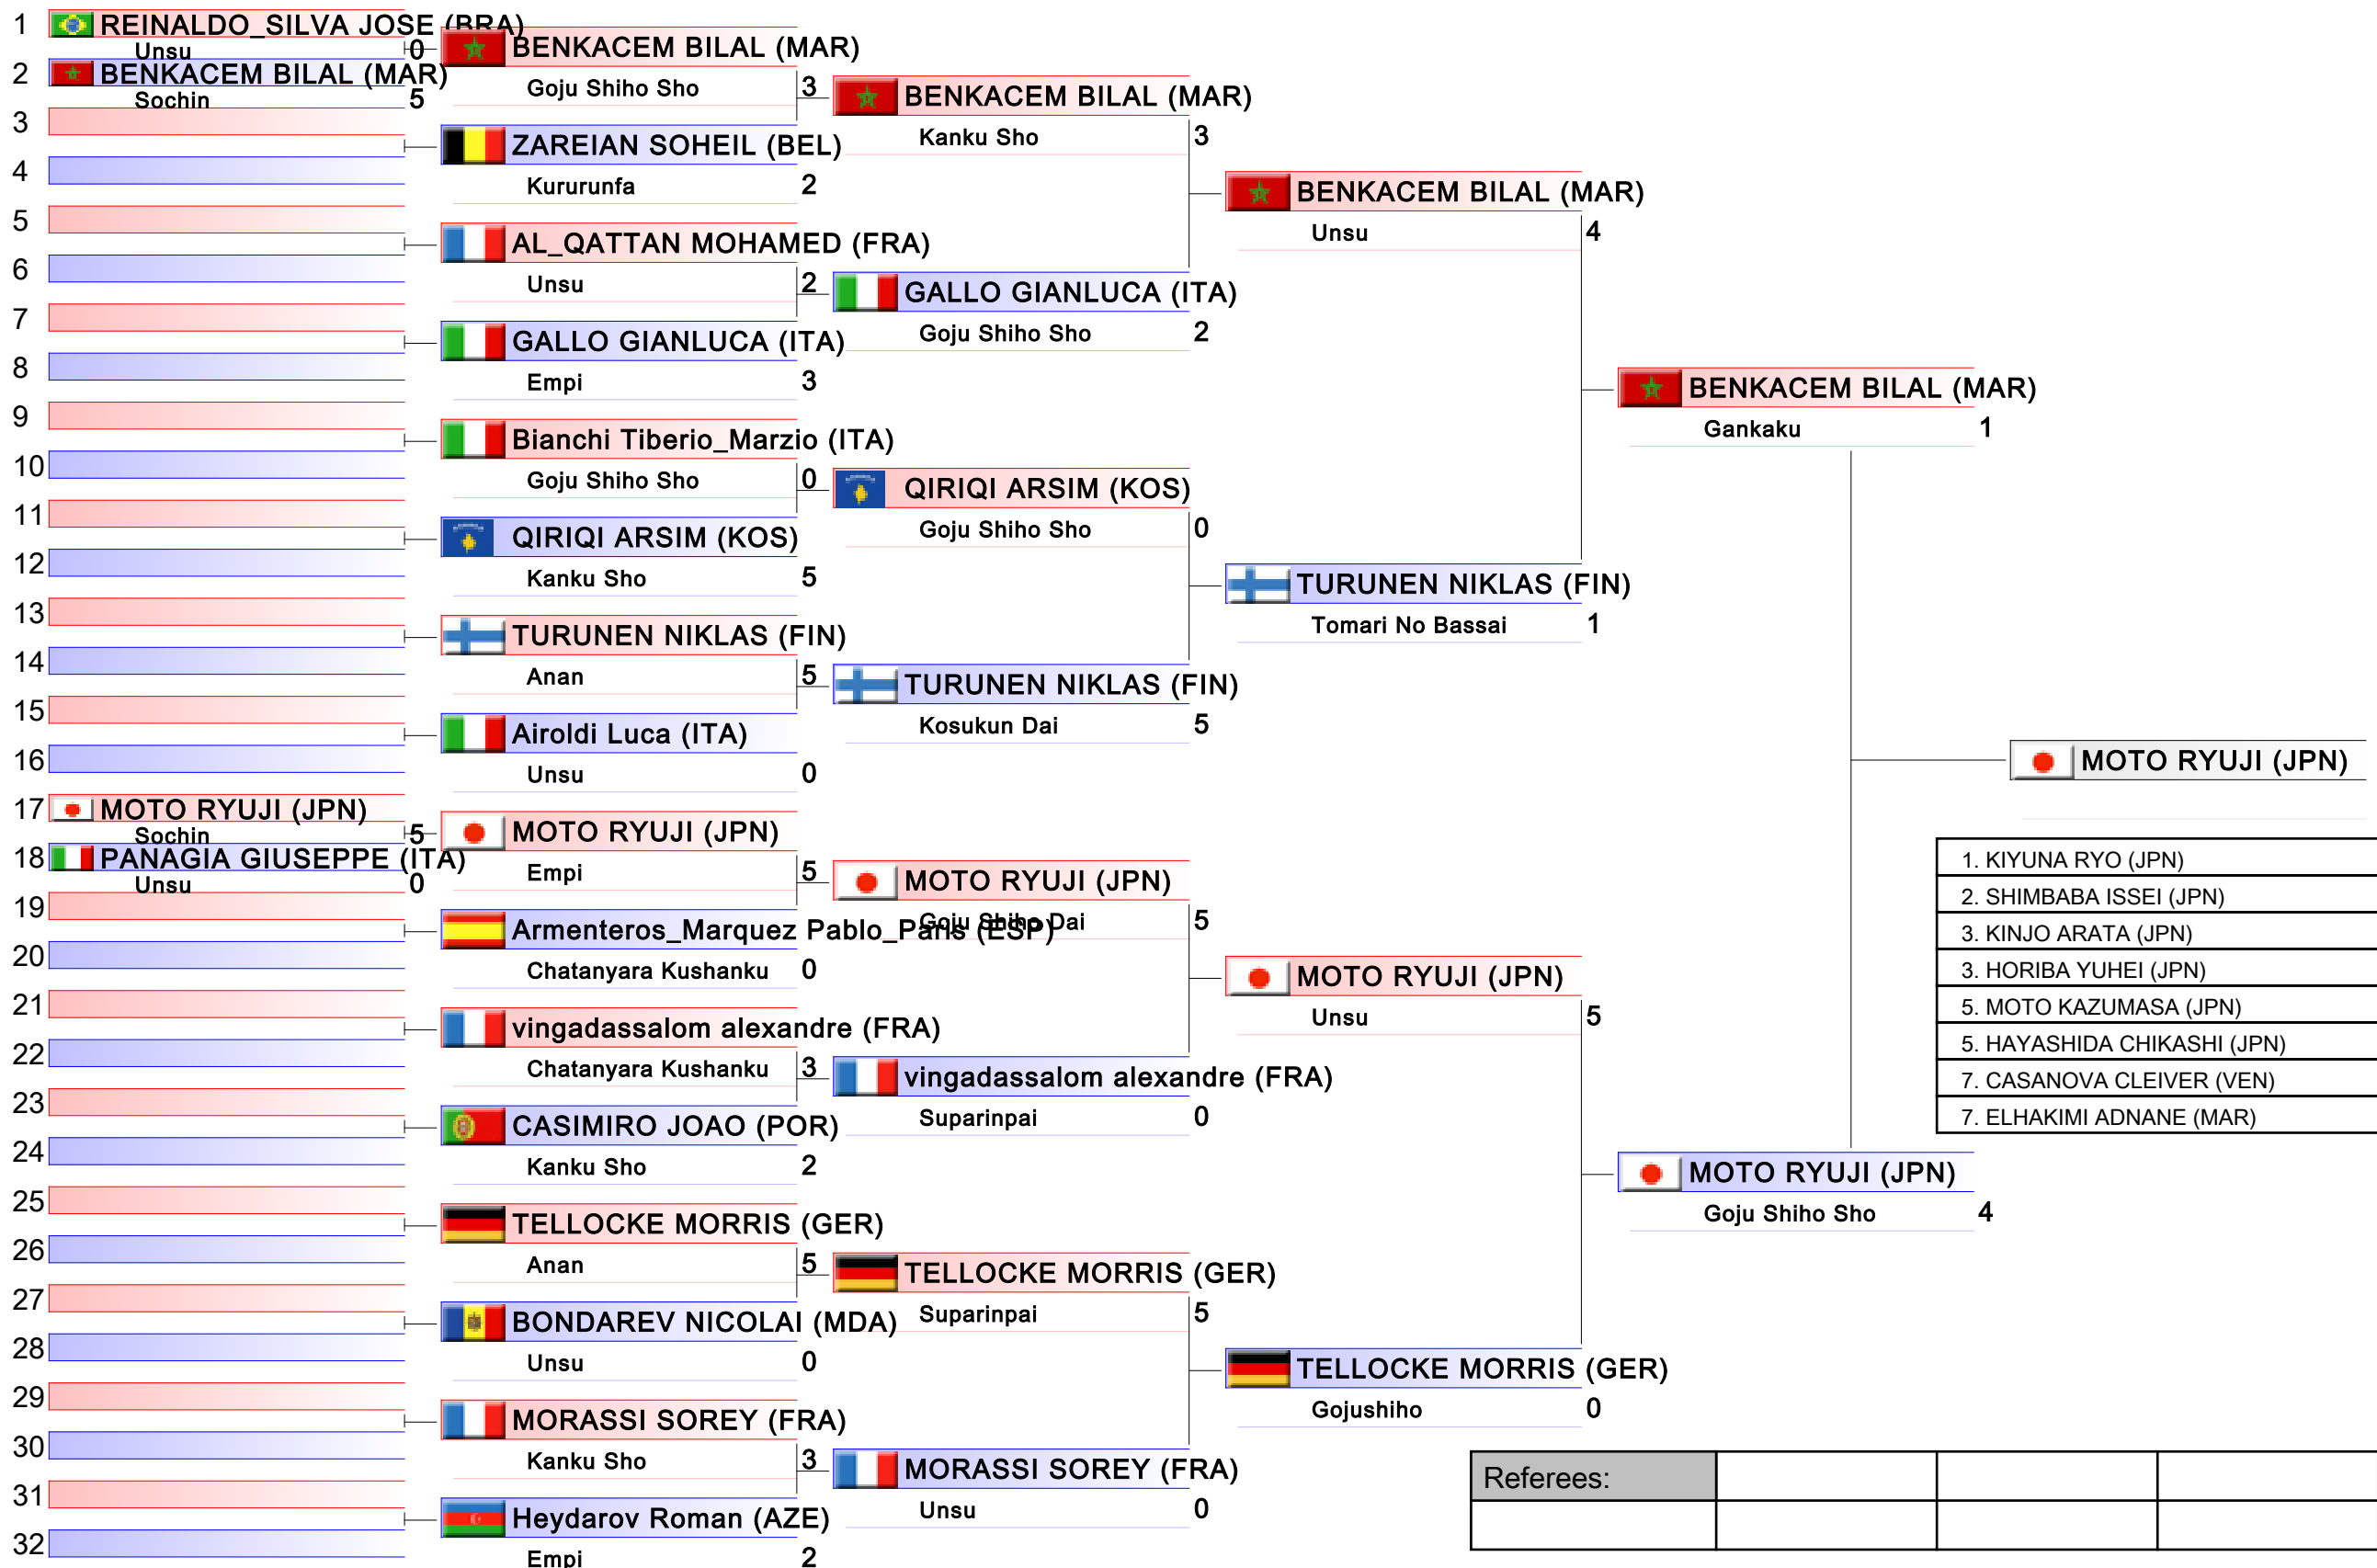

Male Kata

Karate1 Premier League - Paris 2017, 82, avenue Georges-Lafont, 75016 Paris, FRA

Tatami

Pool
3/8