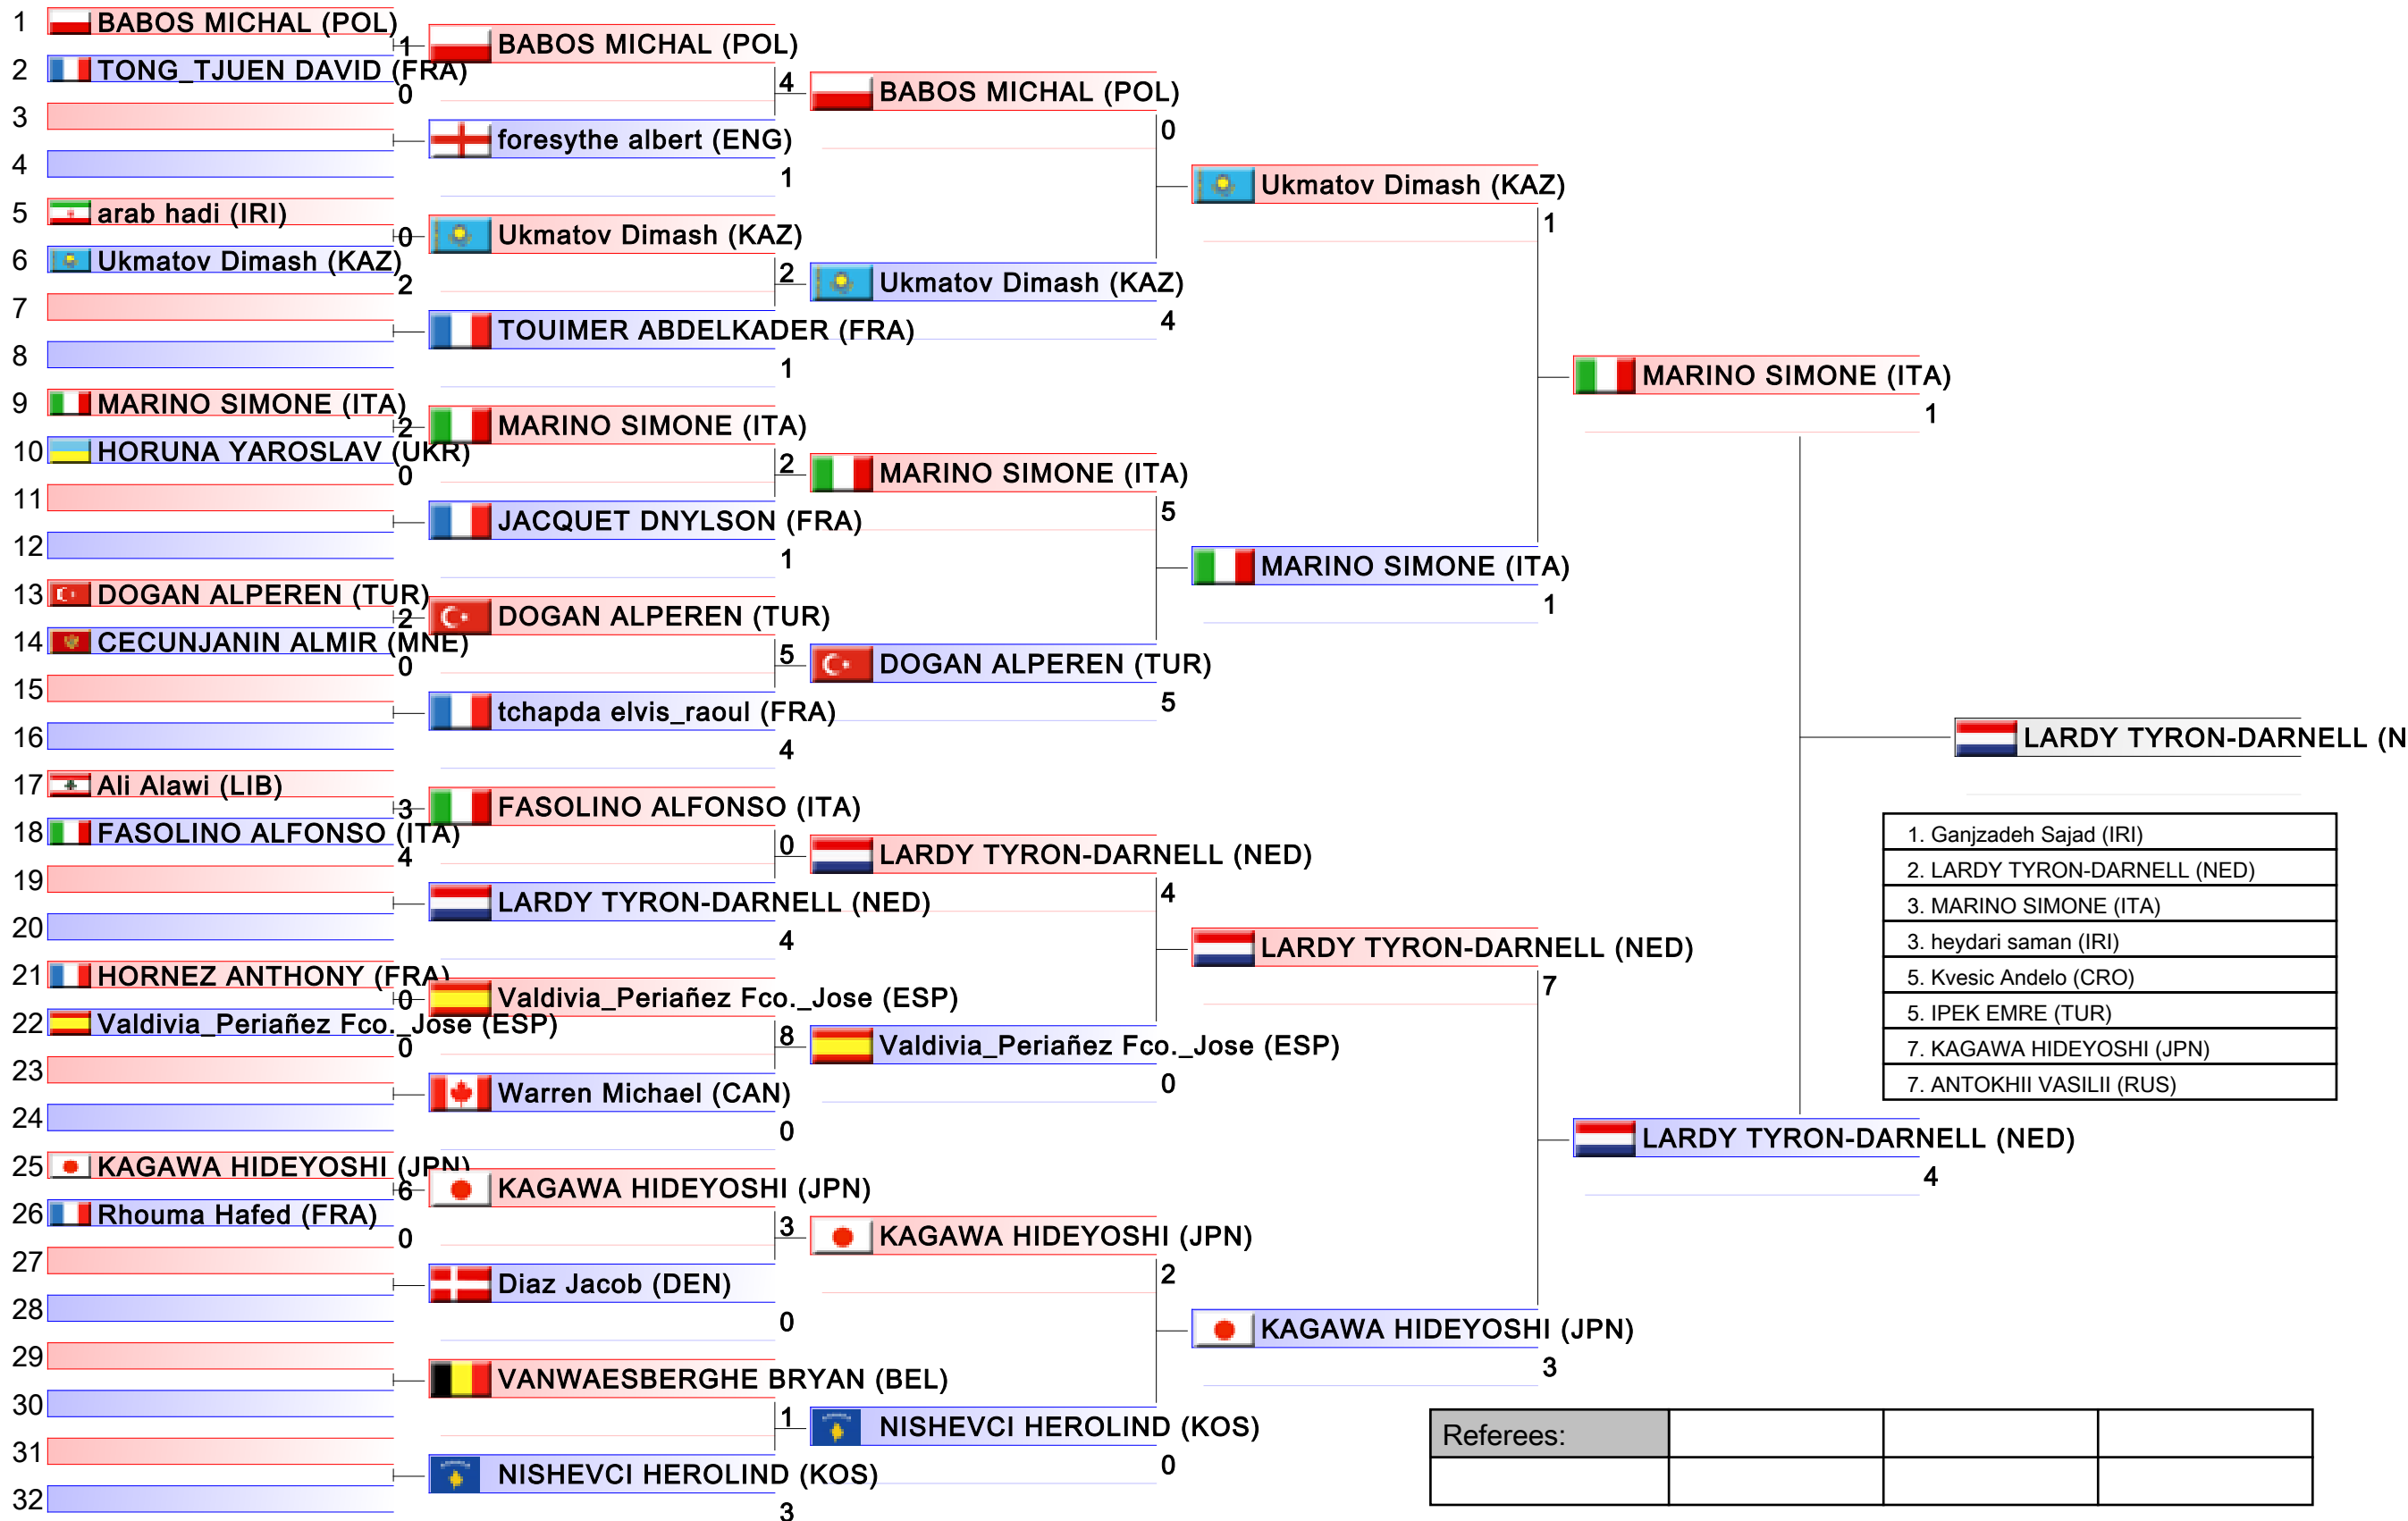

Male Kumite 84+ Kg

Karate1 Premier League - Paris 2017, 82, avenue Georges-Lafont, 75016 Paris, FRA

Tatami

Pool
2/4