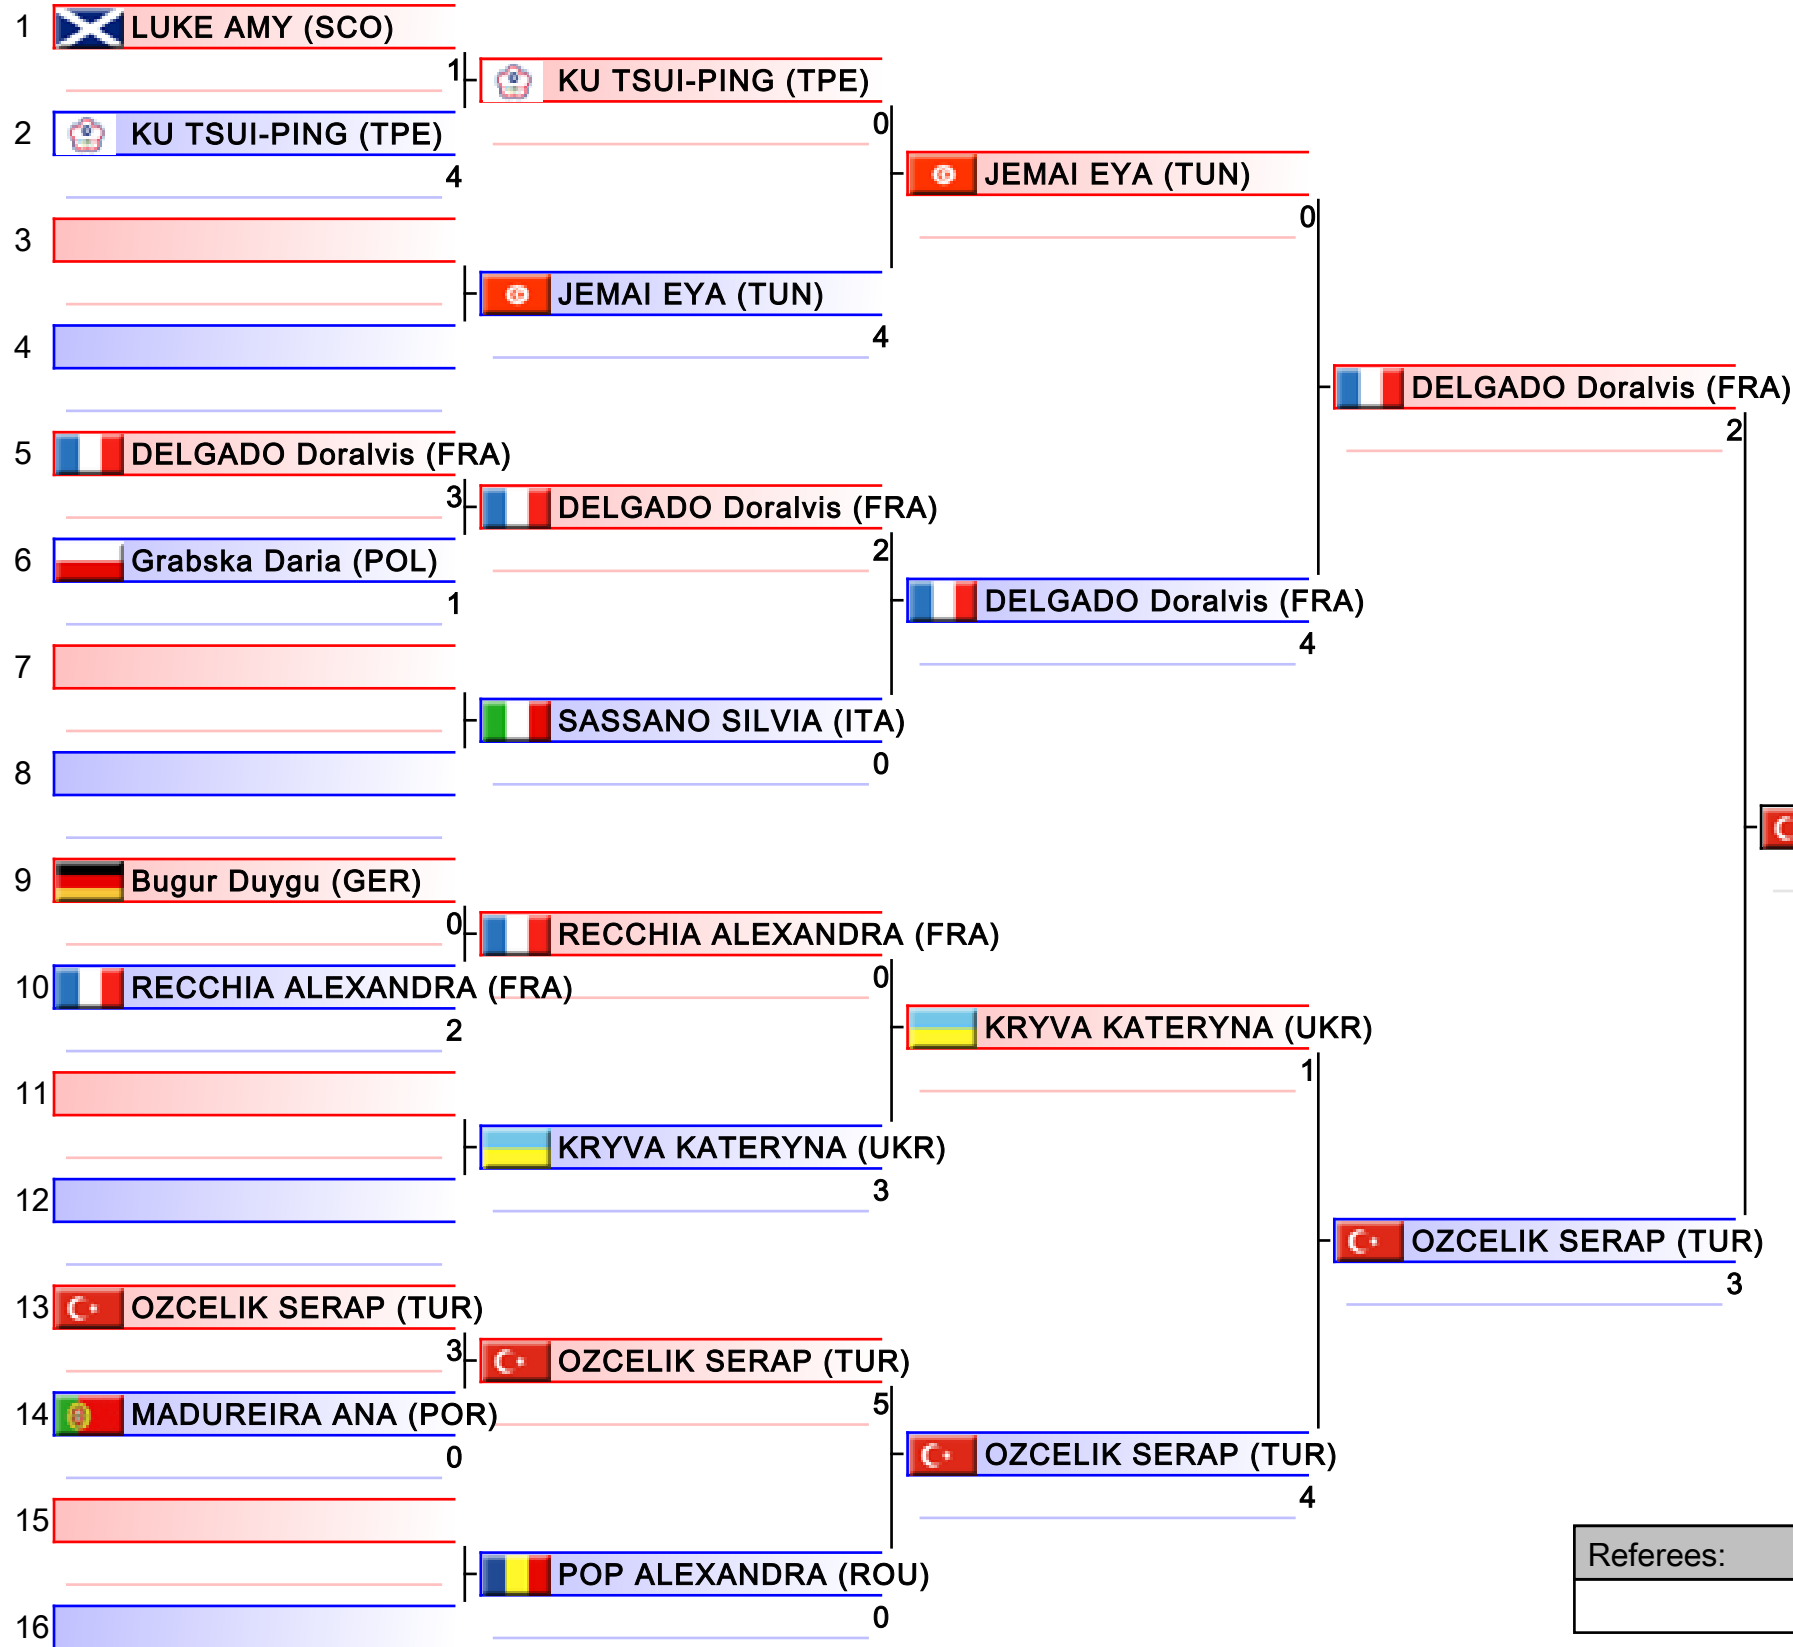

Female Kumite -50 Kg

Karate1 Premier League - Paris 2017, 82, avenue Georges-Lafont, 75016 Paris, FRA

Tatami

Pool
3/4

1. MIYAHARA MIHO (JPN)
2. TADANO AYAKA (JPN)
3. TOKCAN UMay (TUR)
3. OZCELIK SERAP (TUR)
5. LI RANRAN (CHN)
5. Rybakova Kseniia (RUS)
7. STEPANOVA ELENA (RUS)
7. SEGARAN SHREE_SHARMINI (MAS)

Referees: