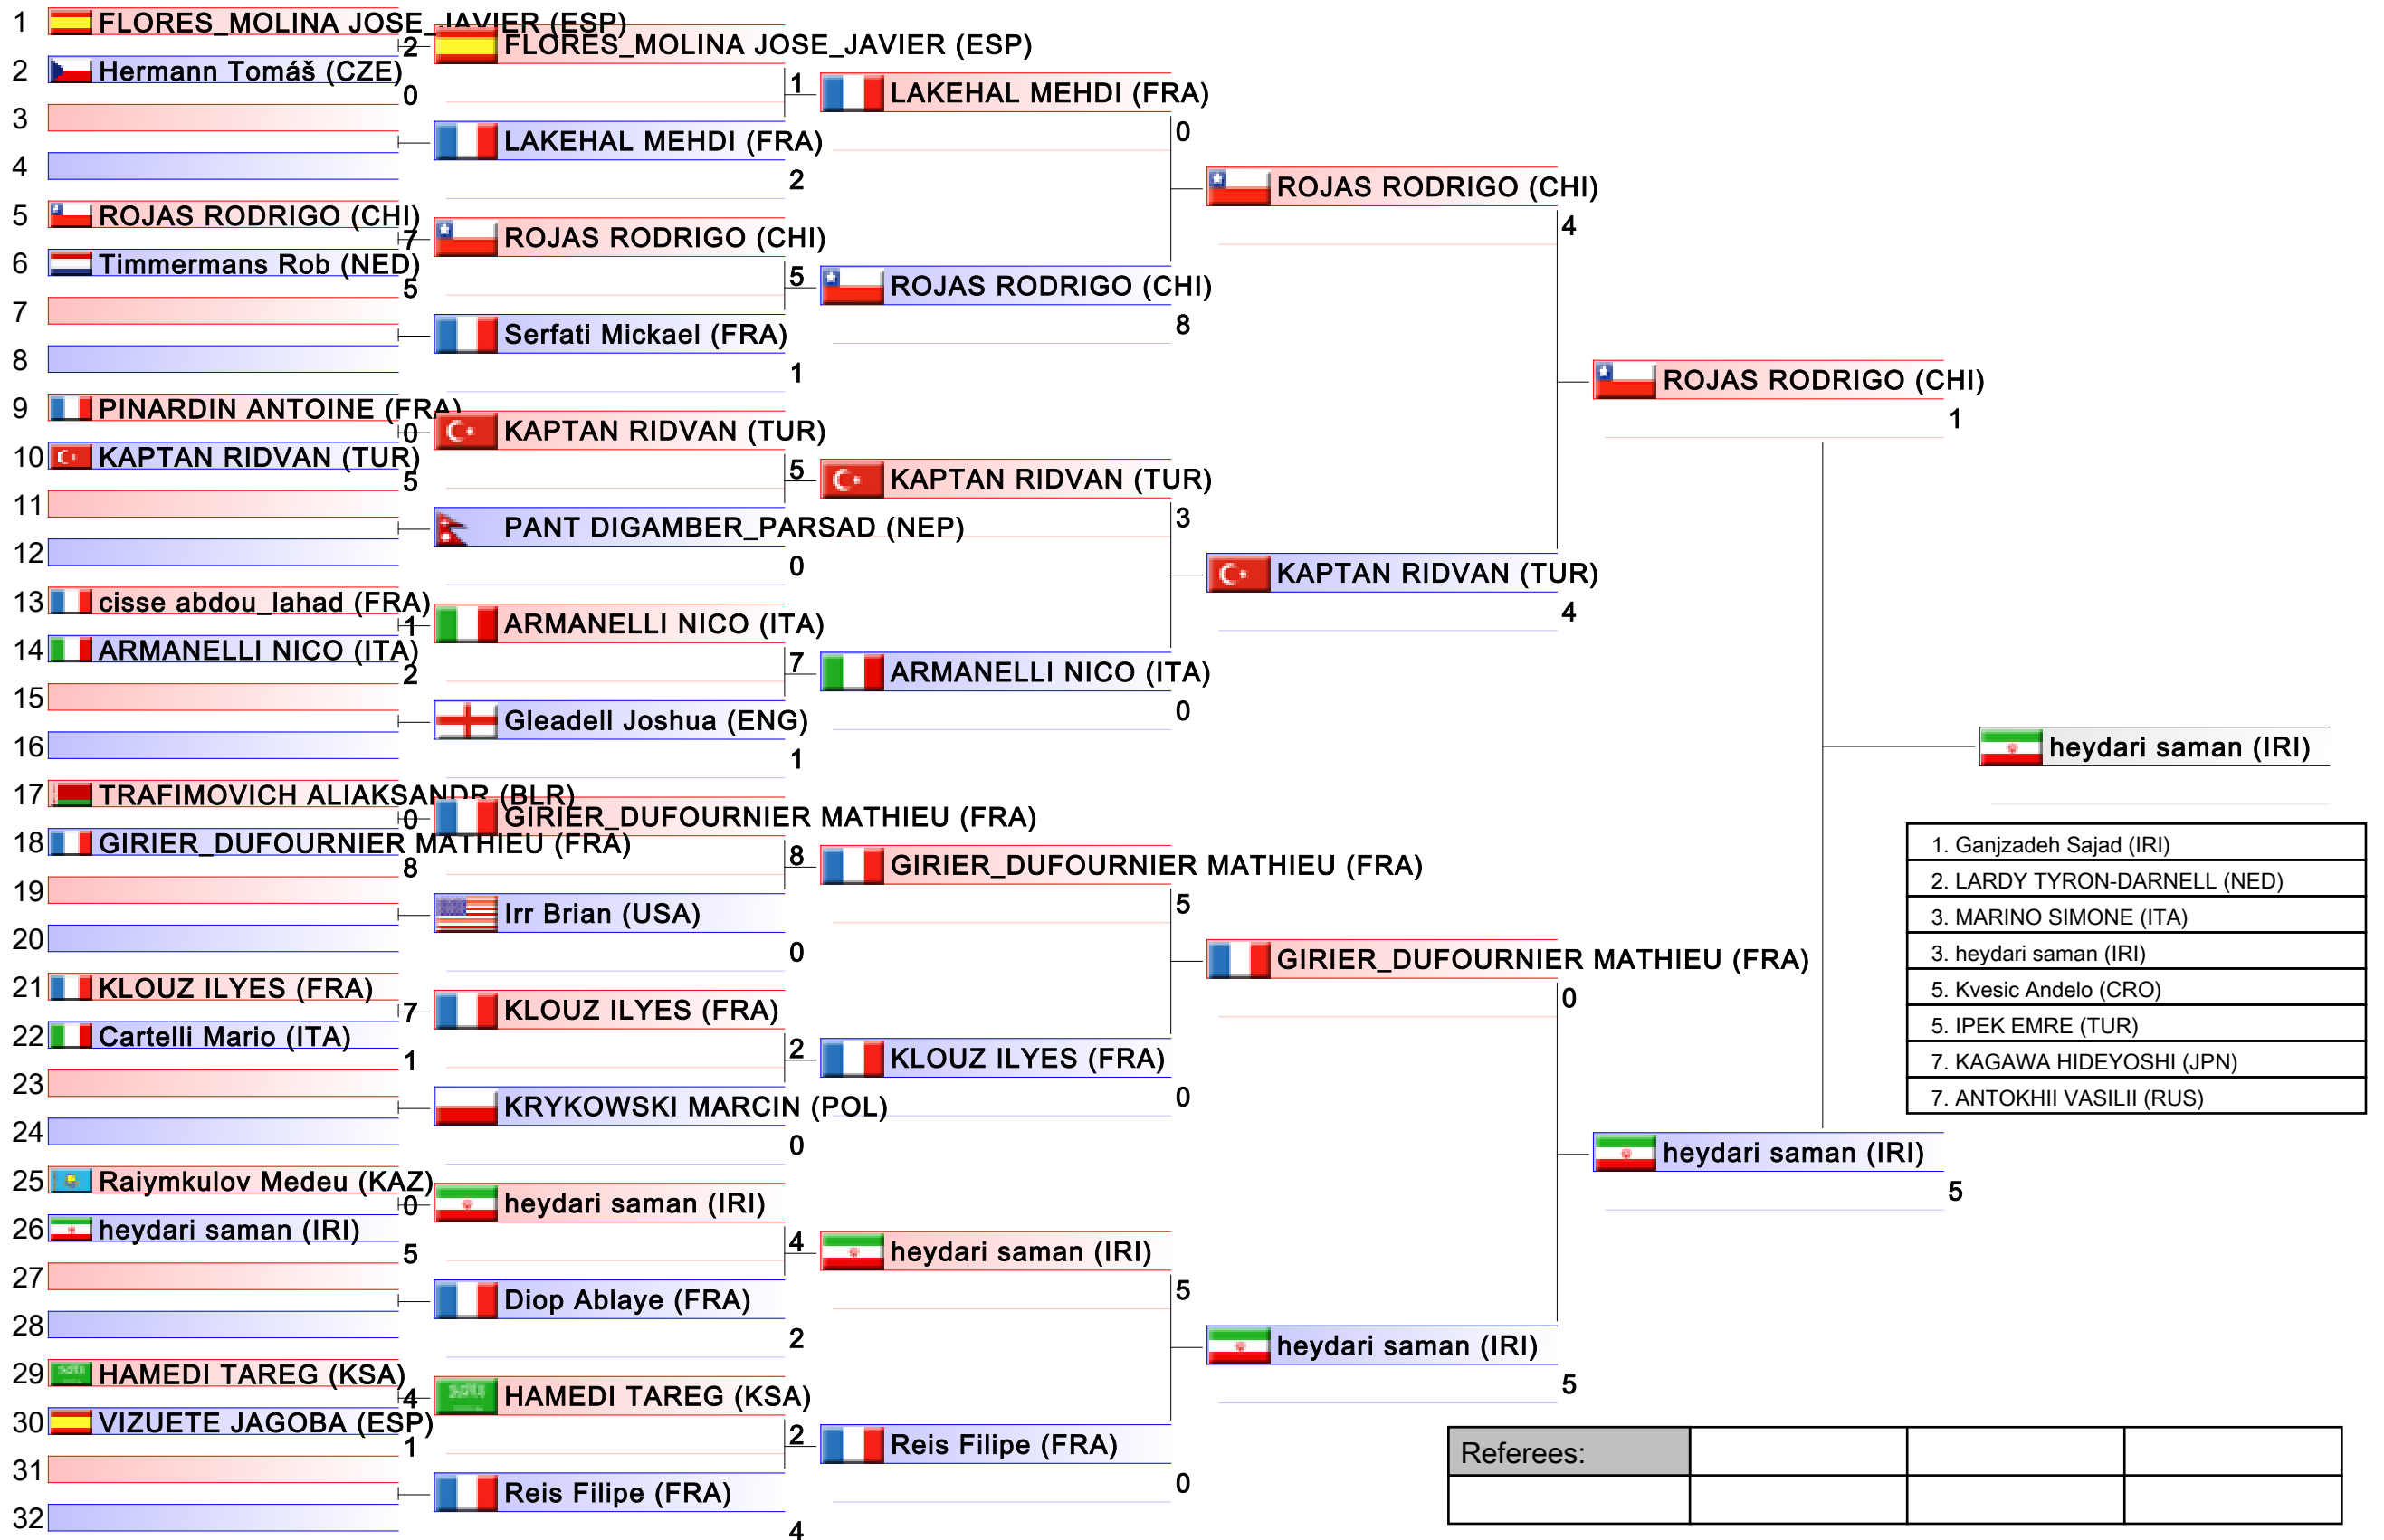

Male Kumite 84+ Kg

Karate1 Premier League - Paris 2017, 82, avenue Georges-Lafont, 75016 Paris, FRA

Tatami

Pool
3/4