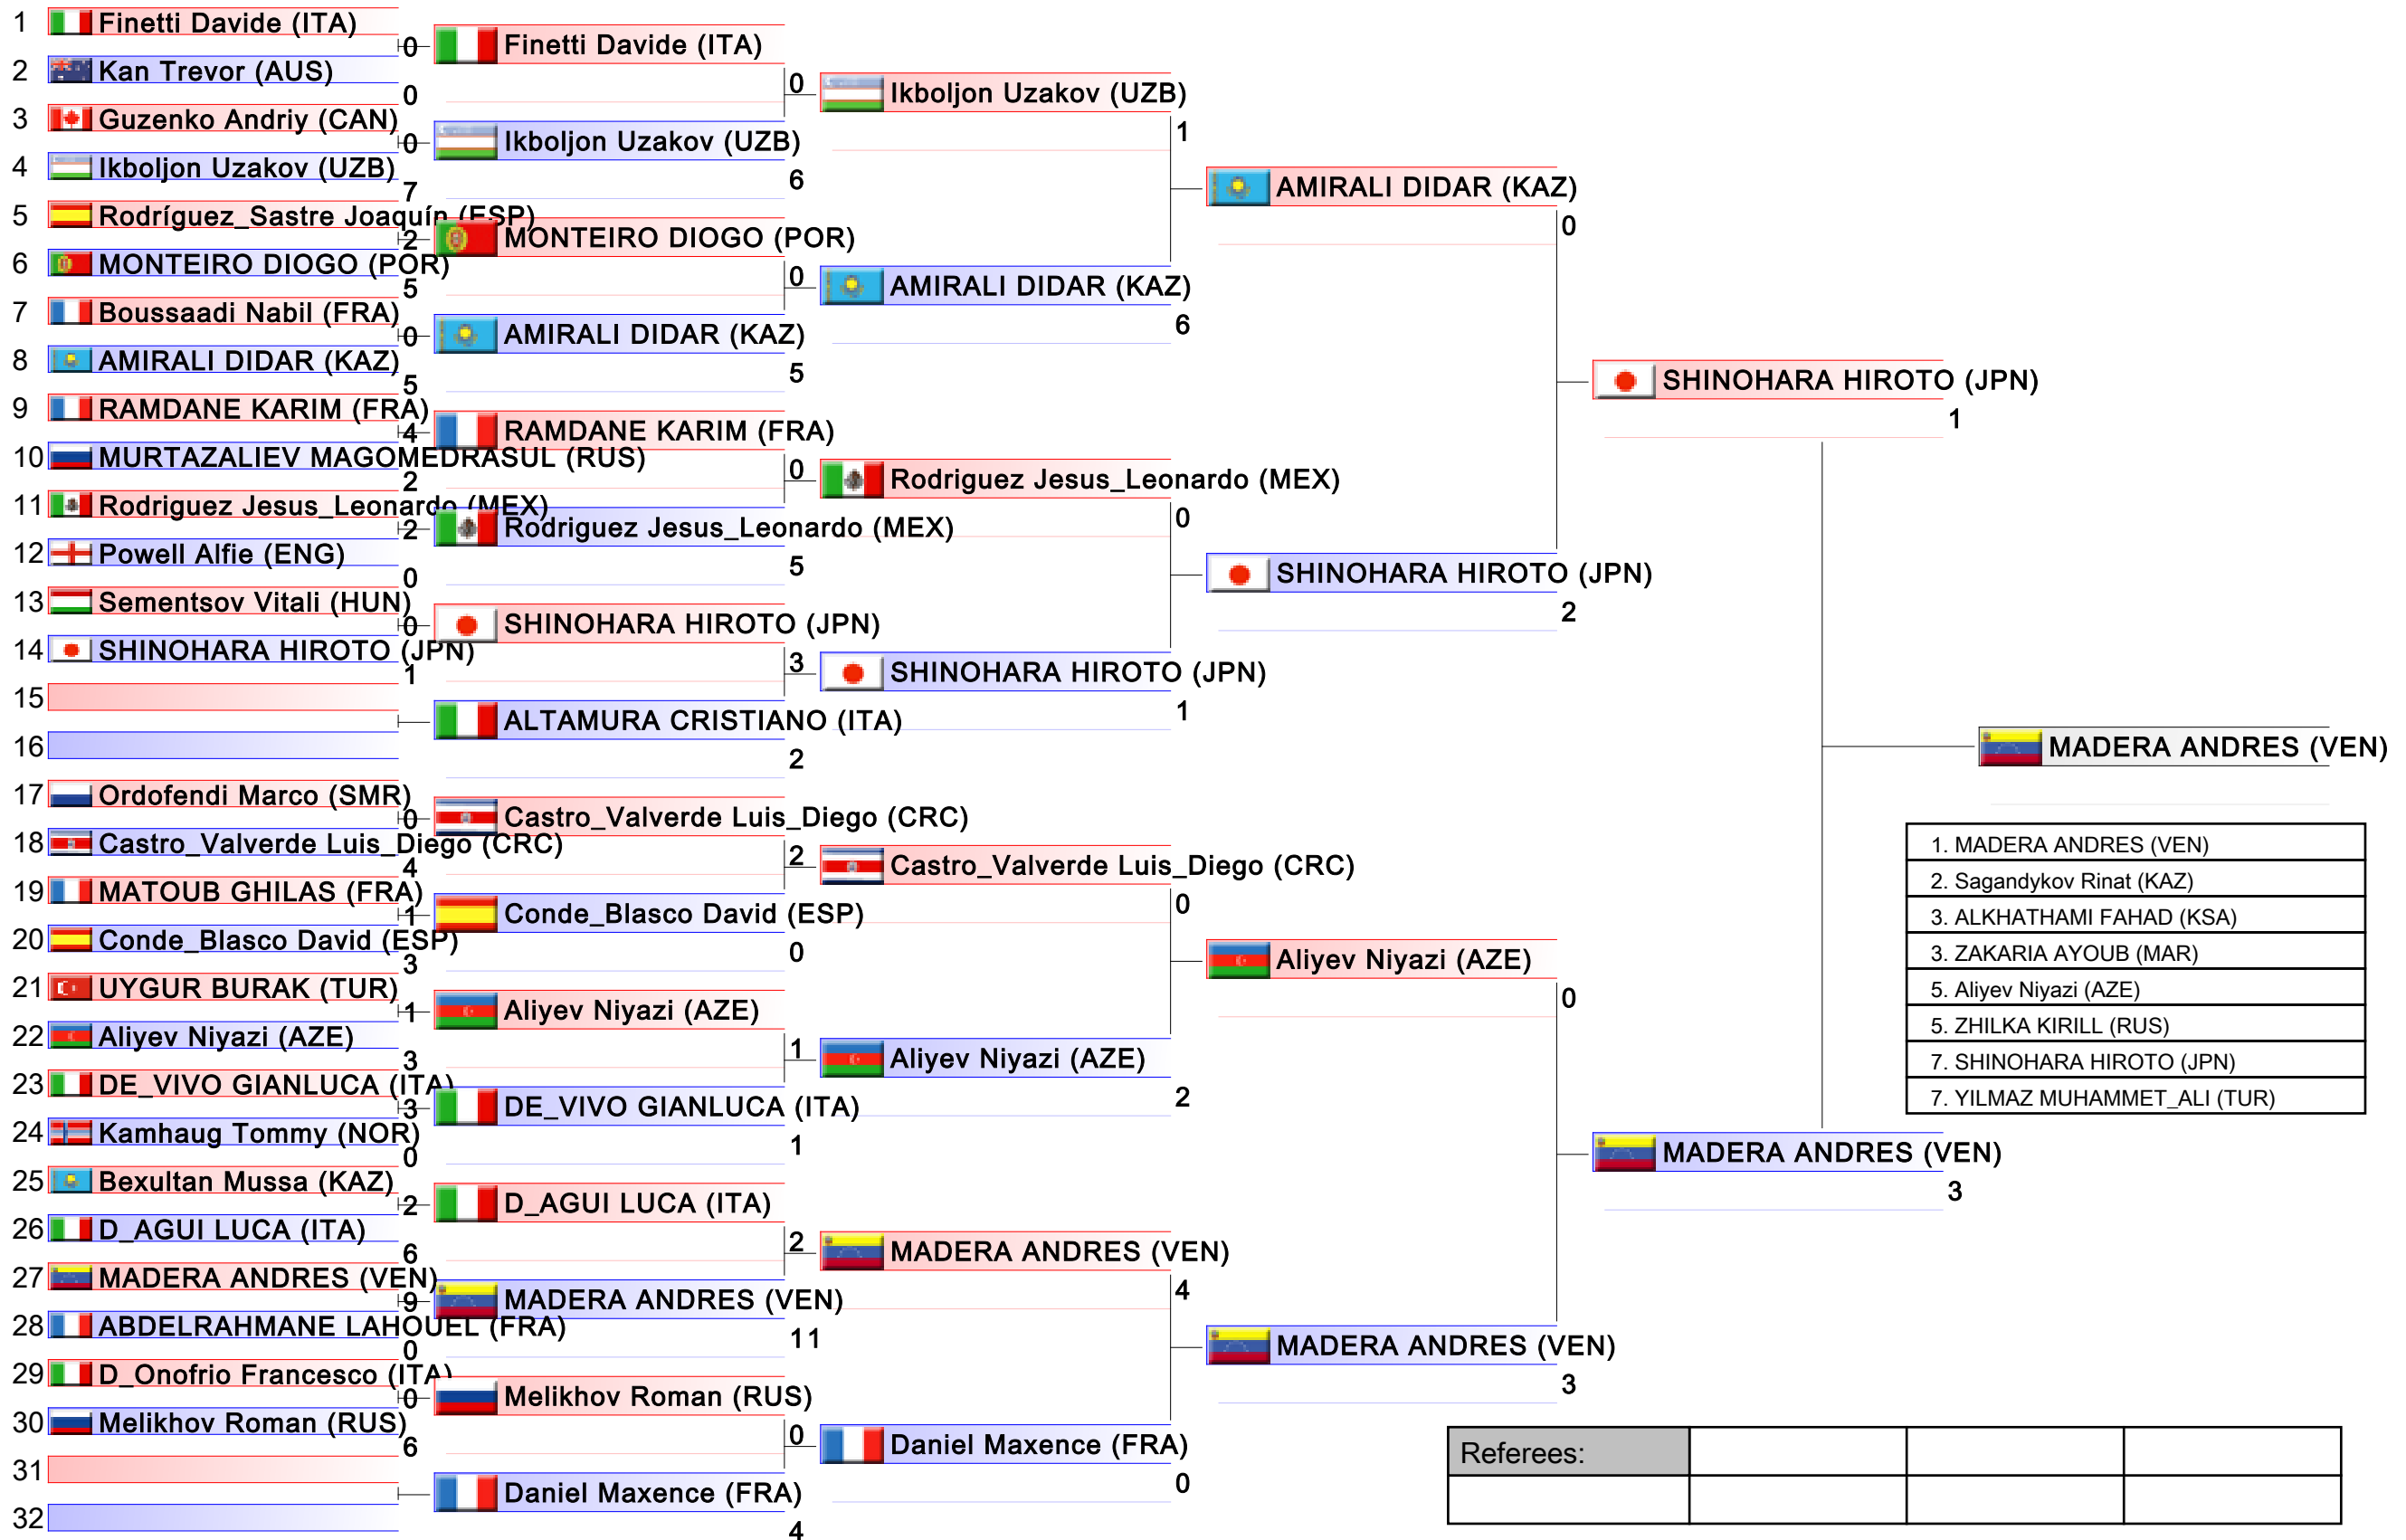

Male Kumite -67 Kg

Karate1 Premier League - Paris 2017, 82, avenue Georges-Lafont, 75016 Paris, FRA

Tatami

Pool
1/4