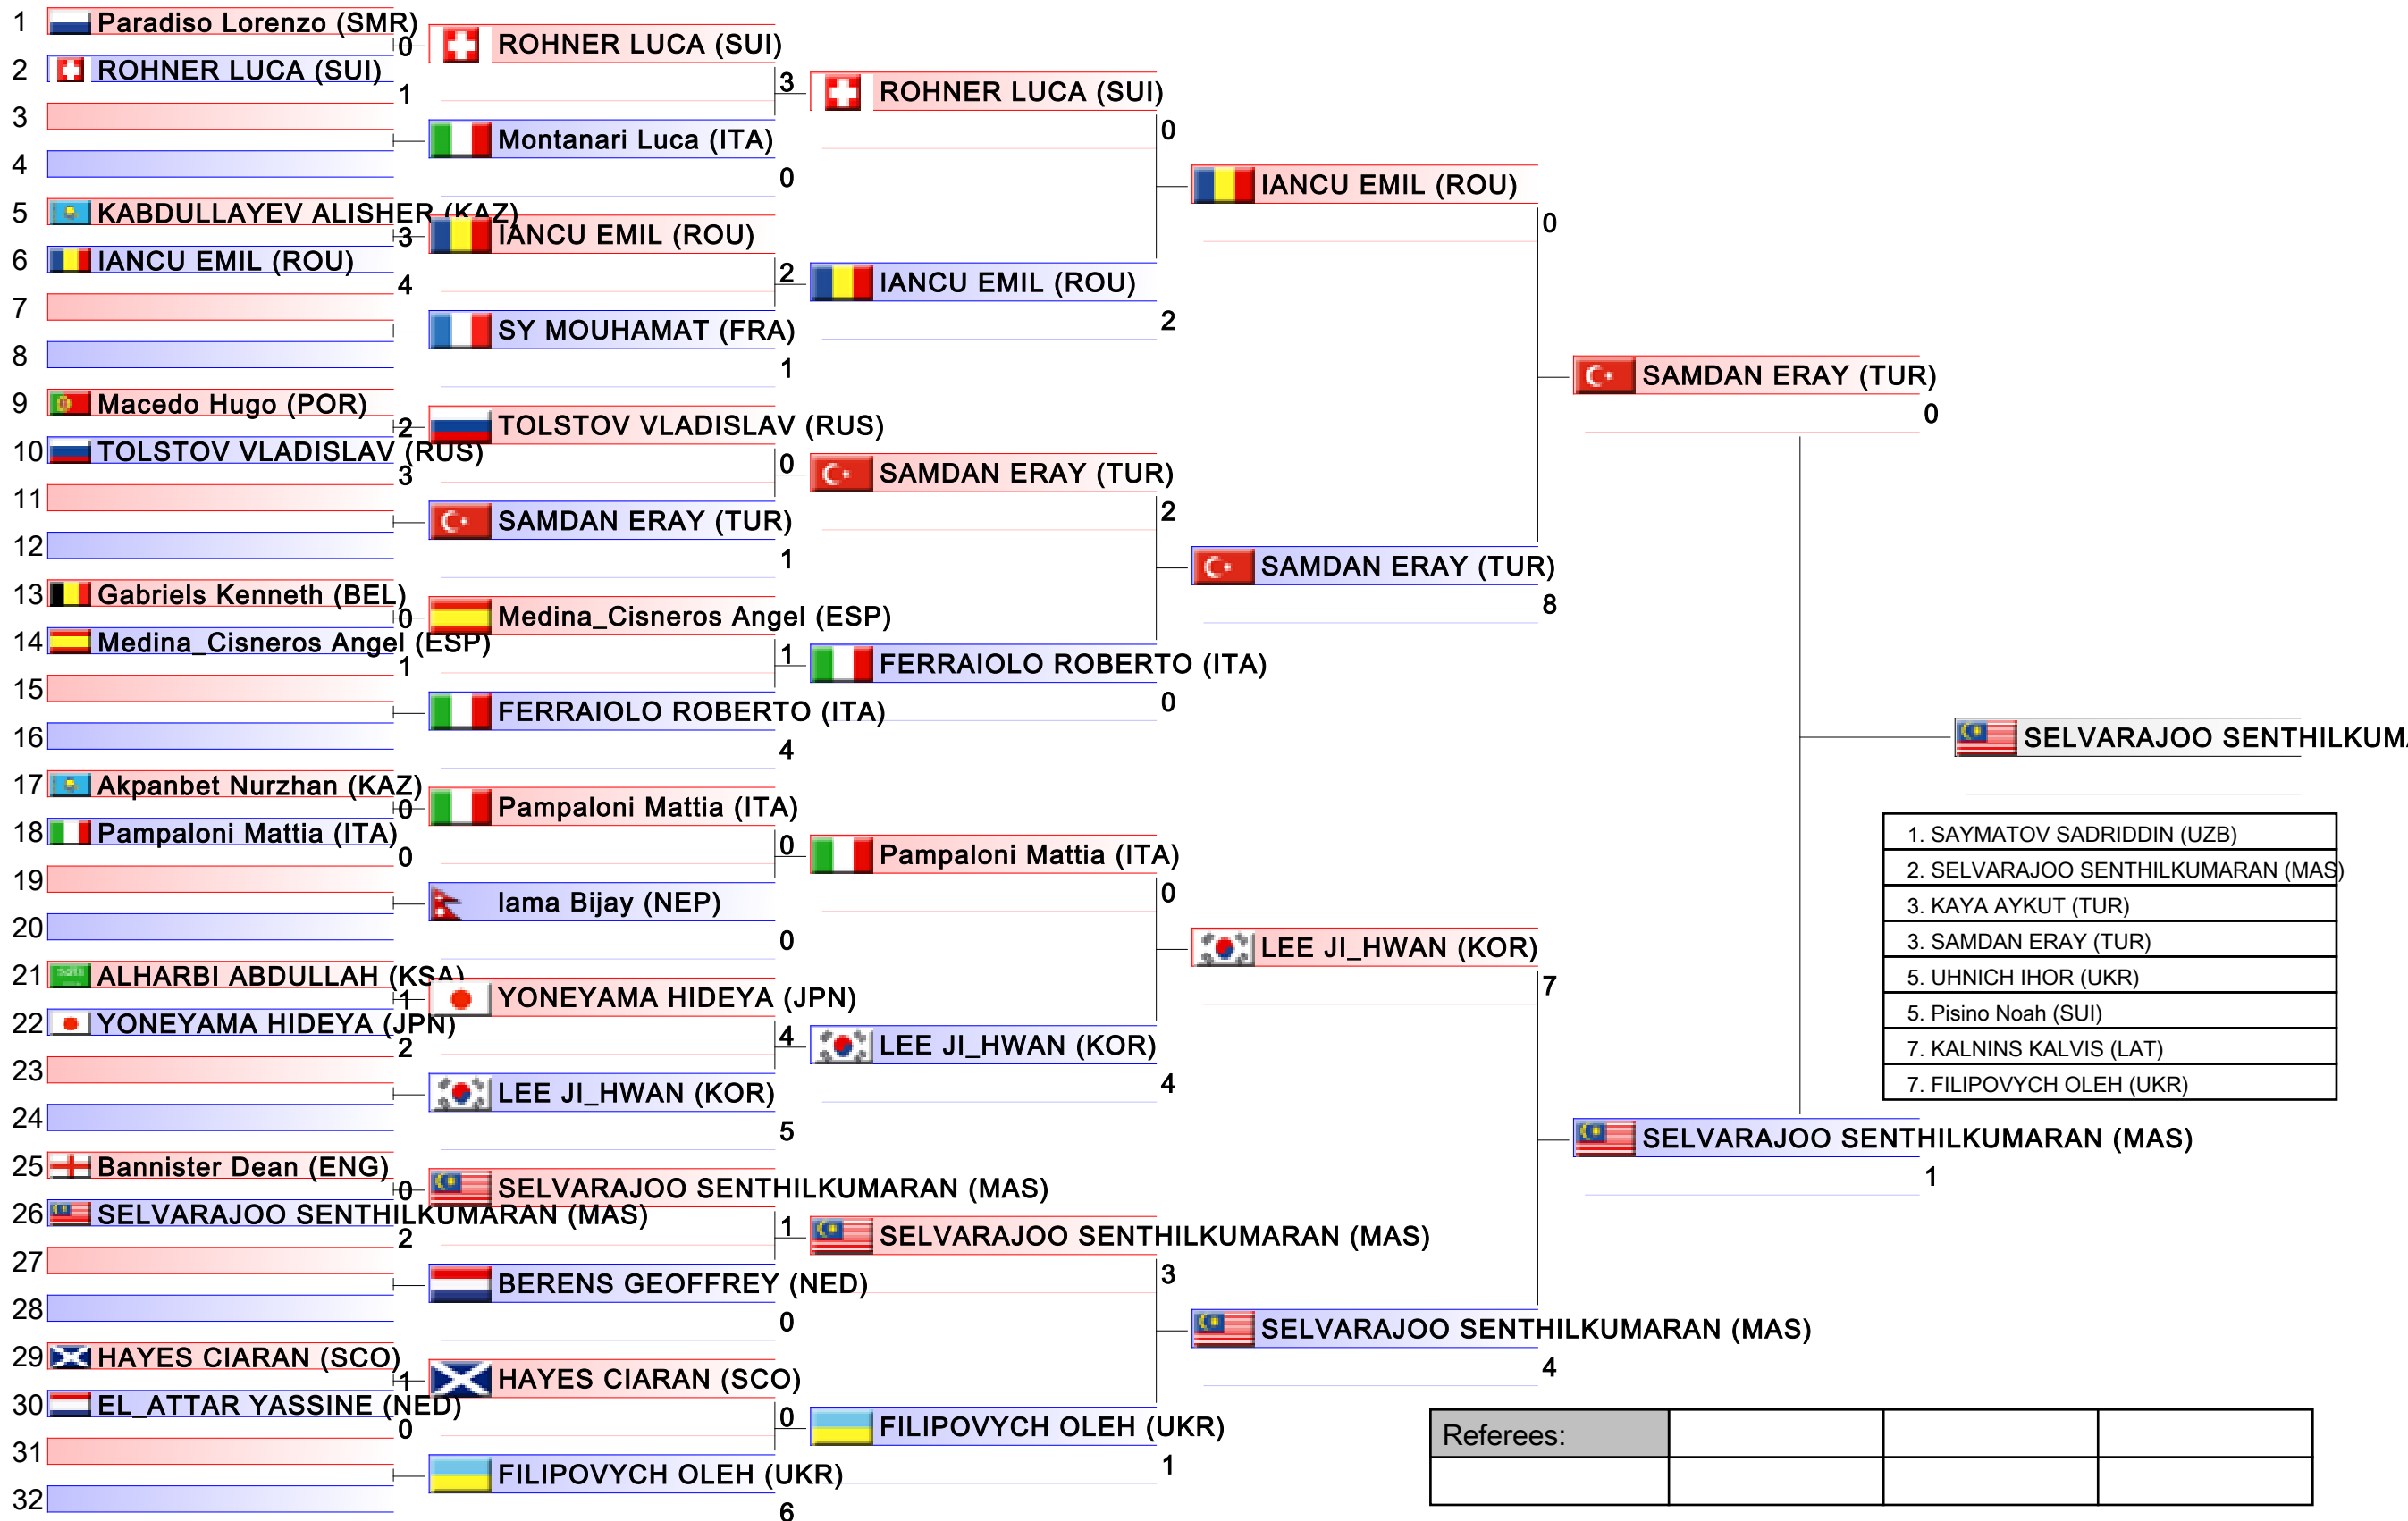

Male Kumite -60 Kg

Karate1 Premier League - Paris 2017, 82, avenue Georges-Lafont, 75016 Paris, FRA

Tatami

Pool
4/4

Referees: