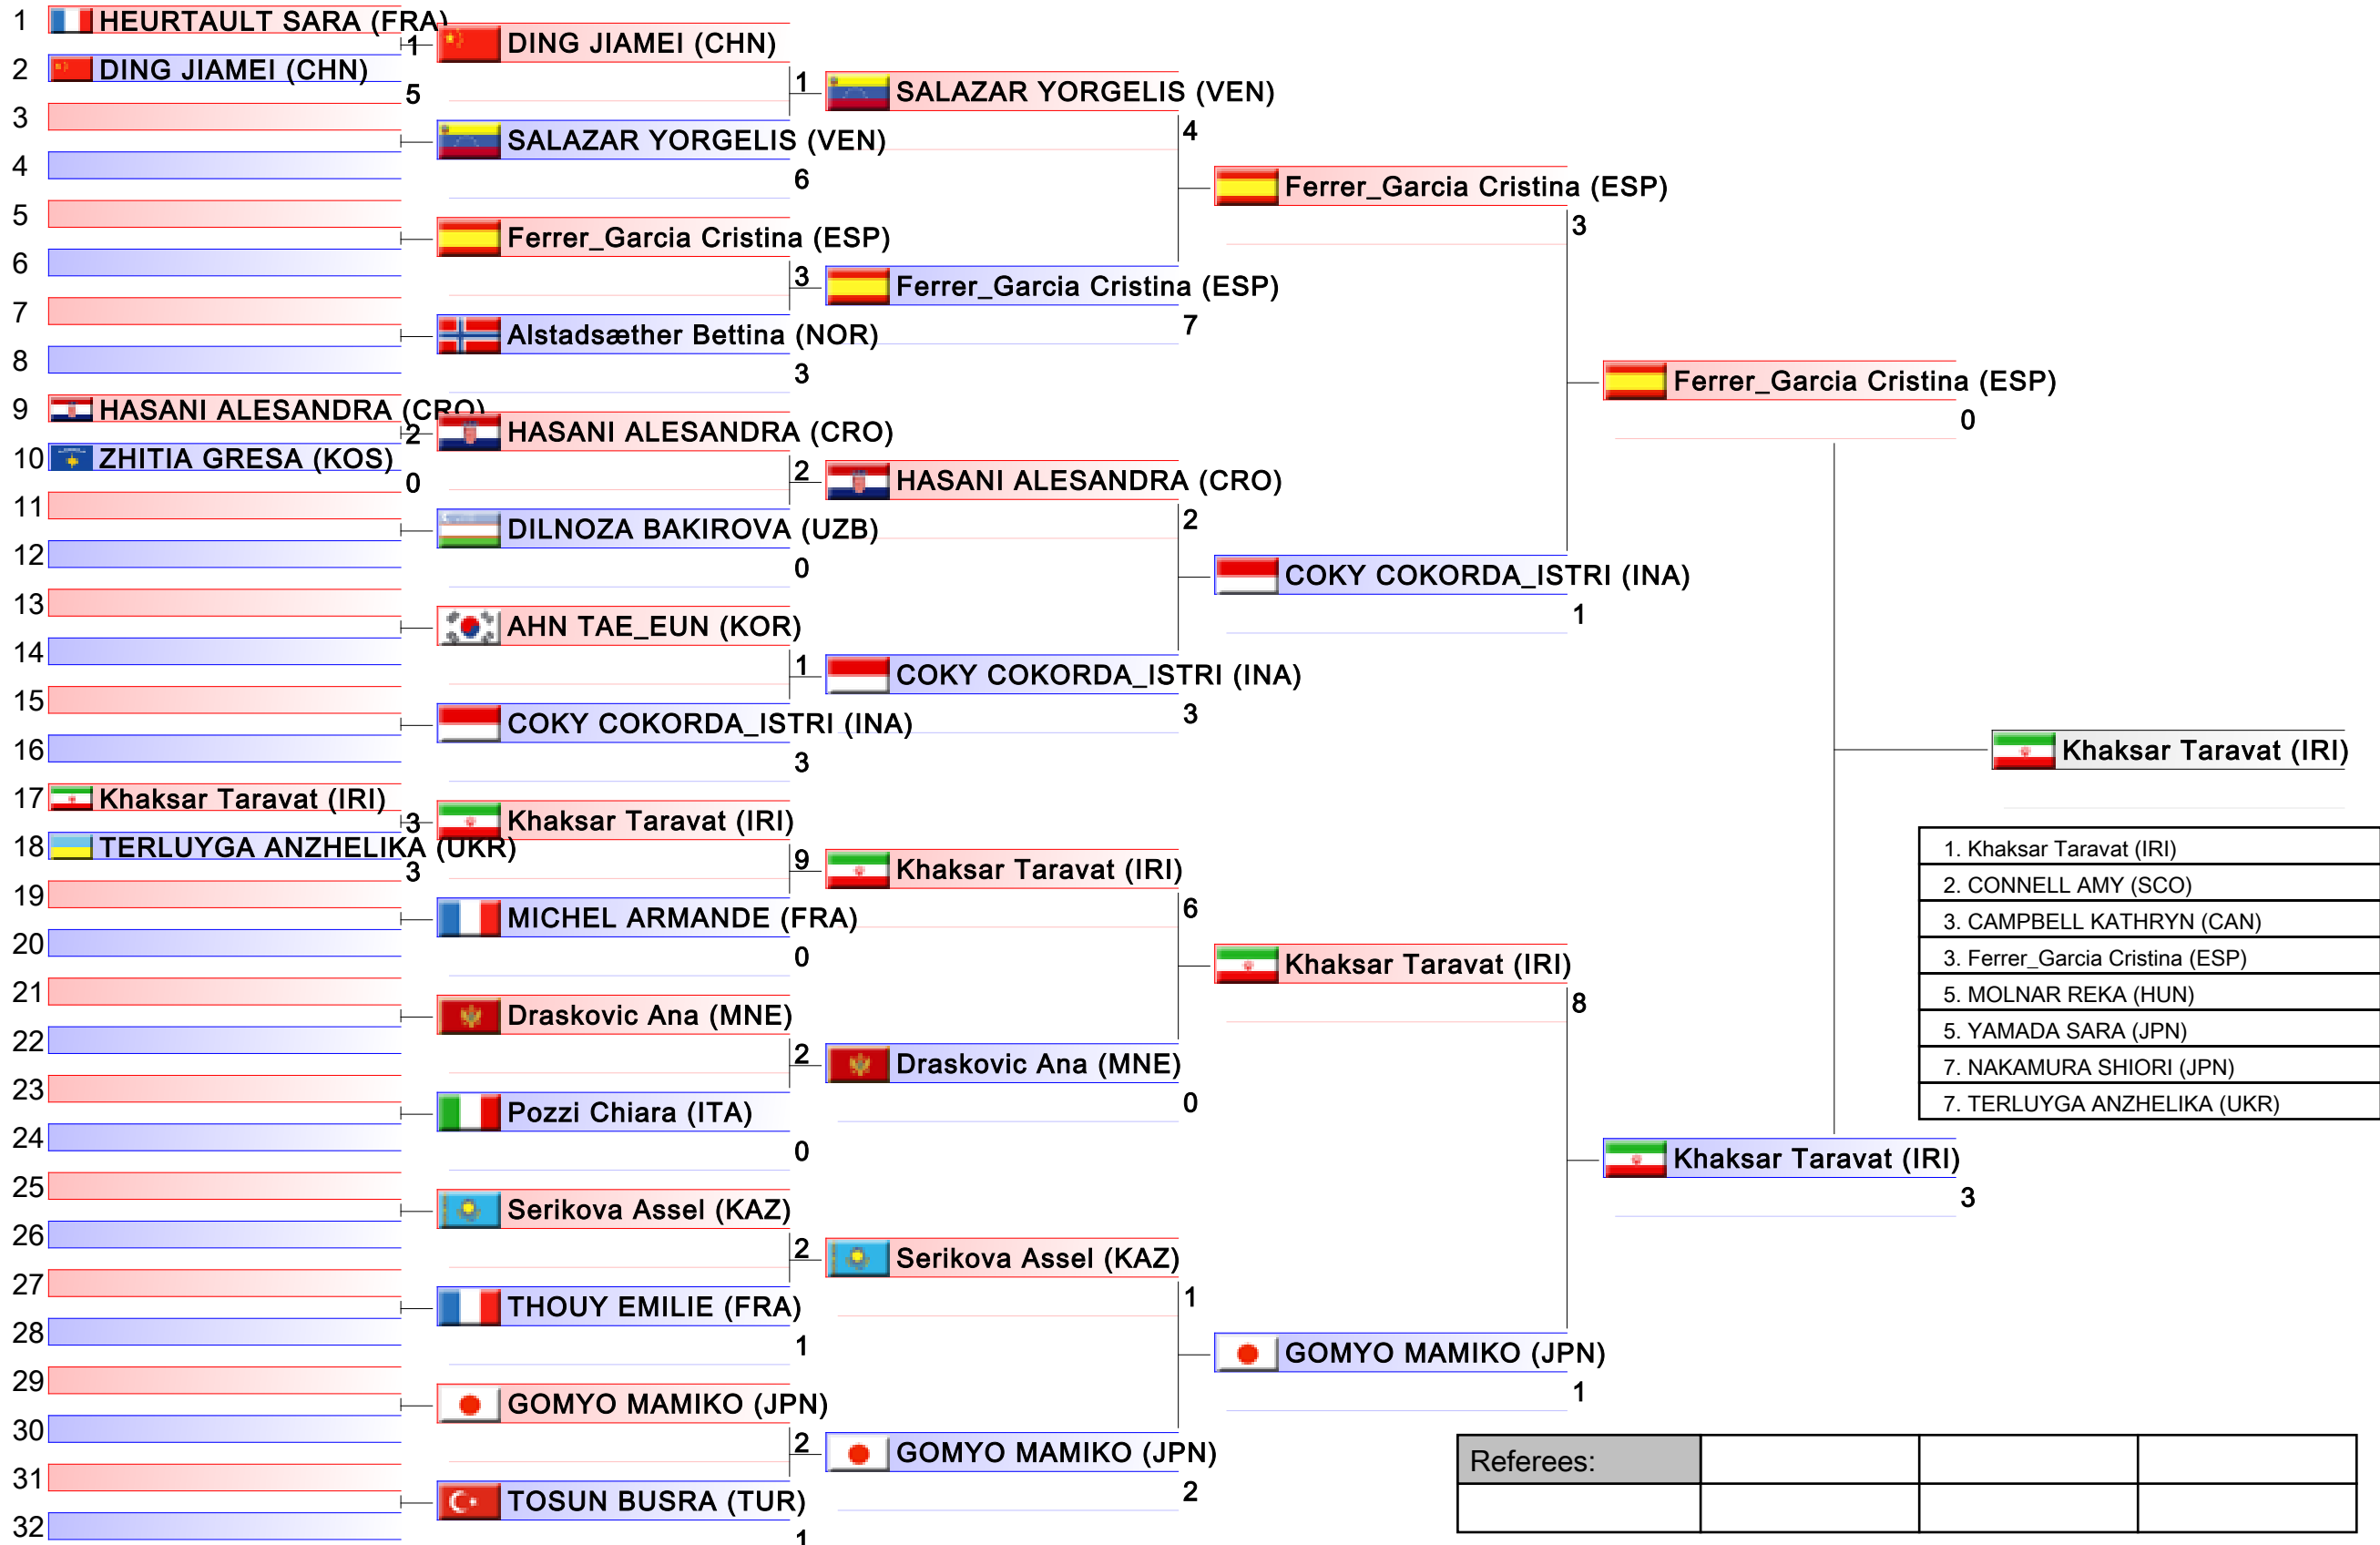

Referees:			

Female Kumite -55 Kg

Karate1 Premier League - Paris 2017, 82, avenue Georges-Lafont, 75016 Paris, FRA

Tatami

Pool
1/4

Referees:			

Referees:			

Referees:			