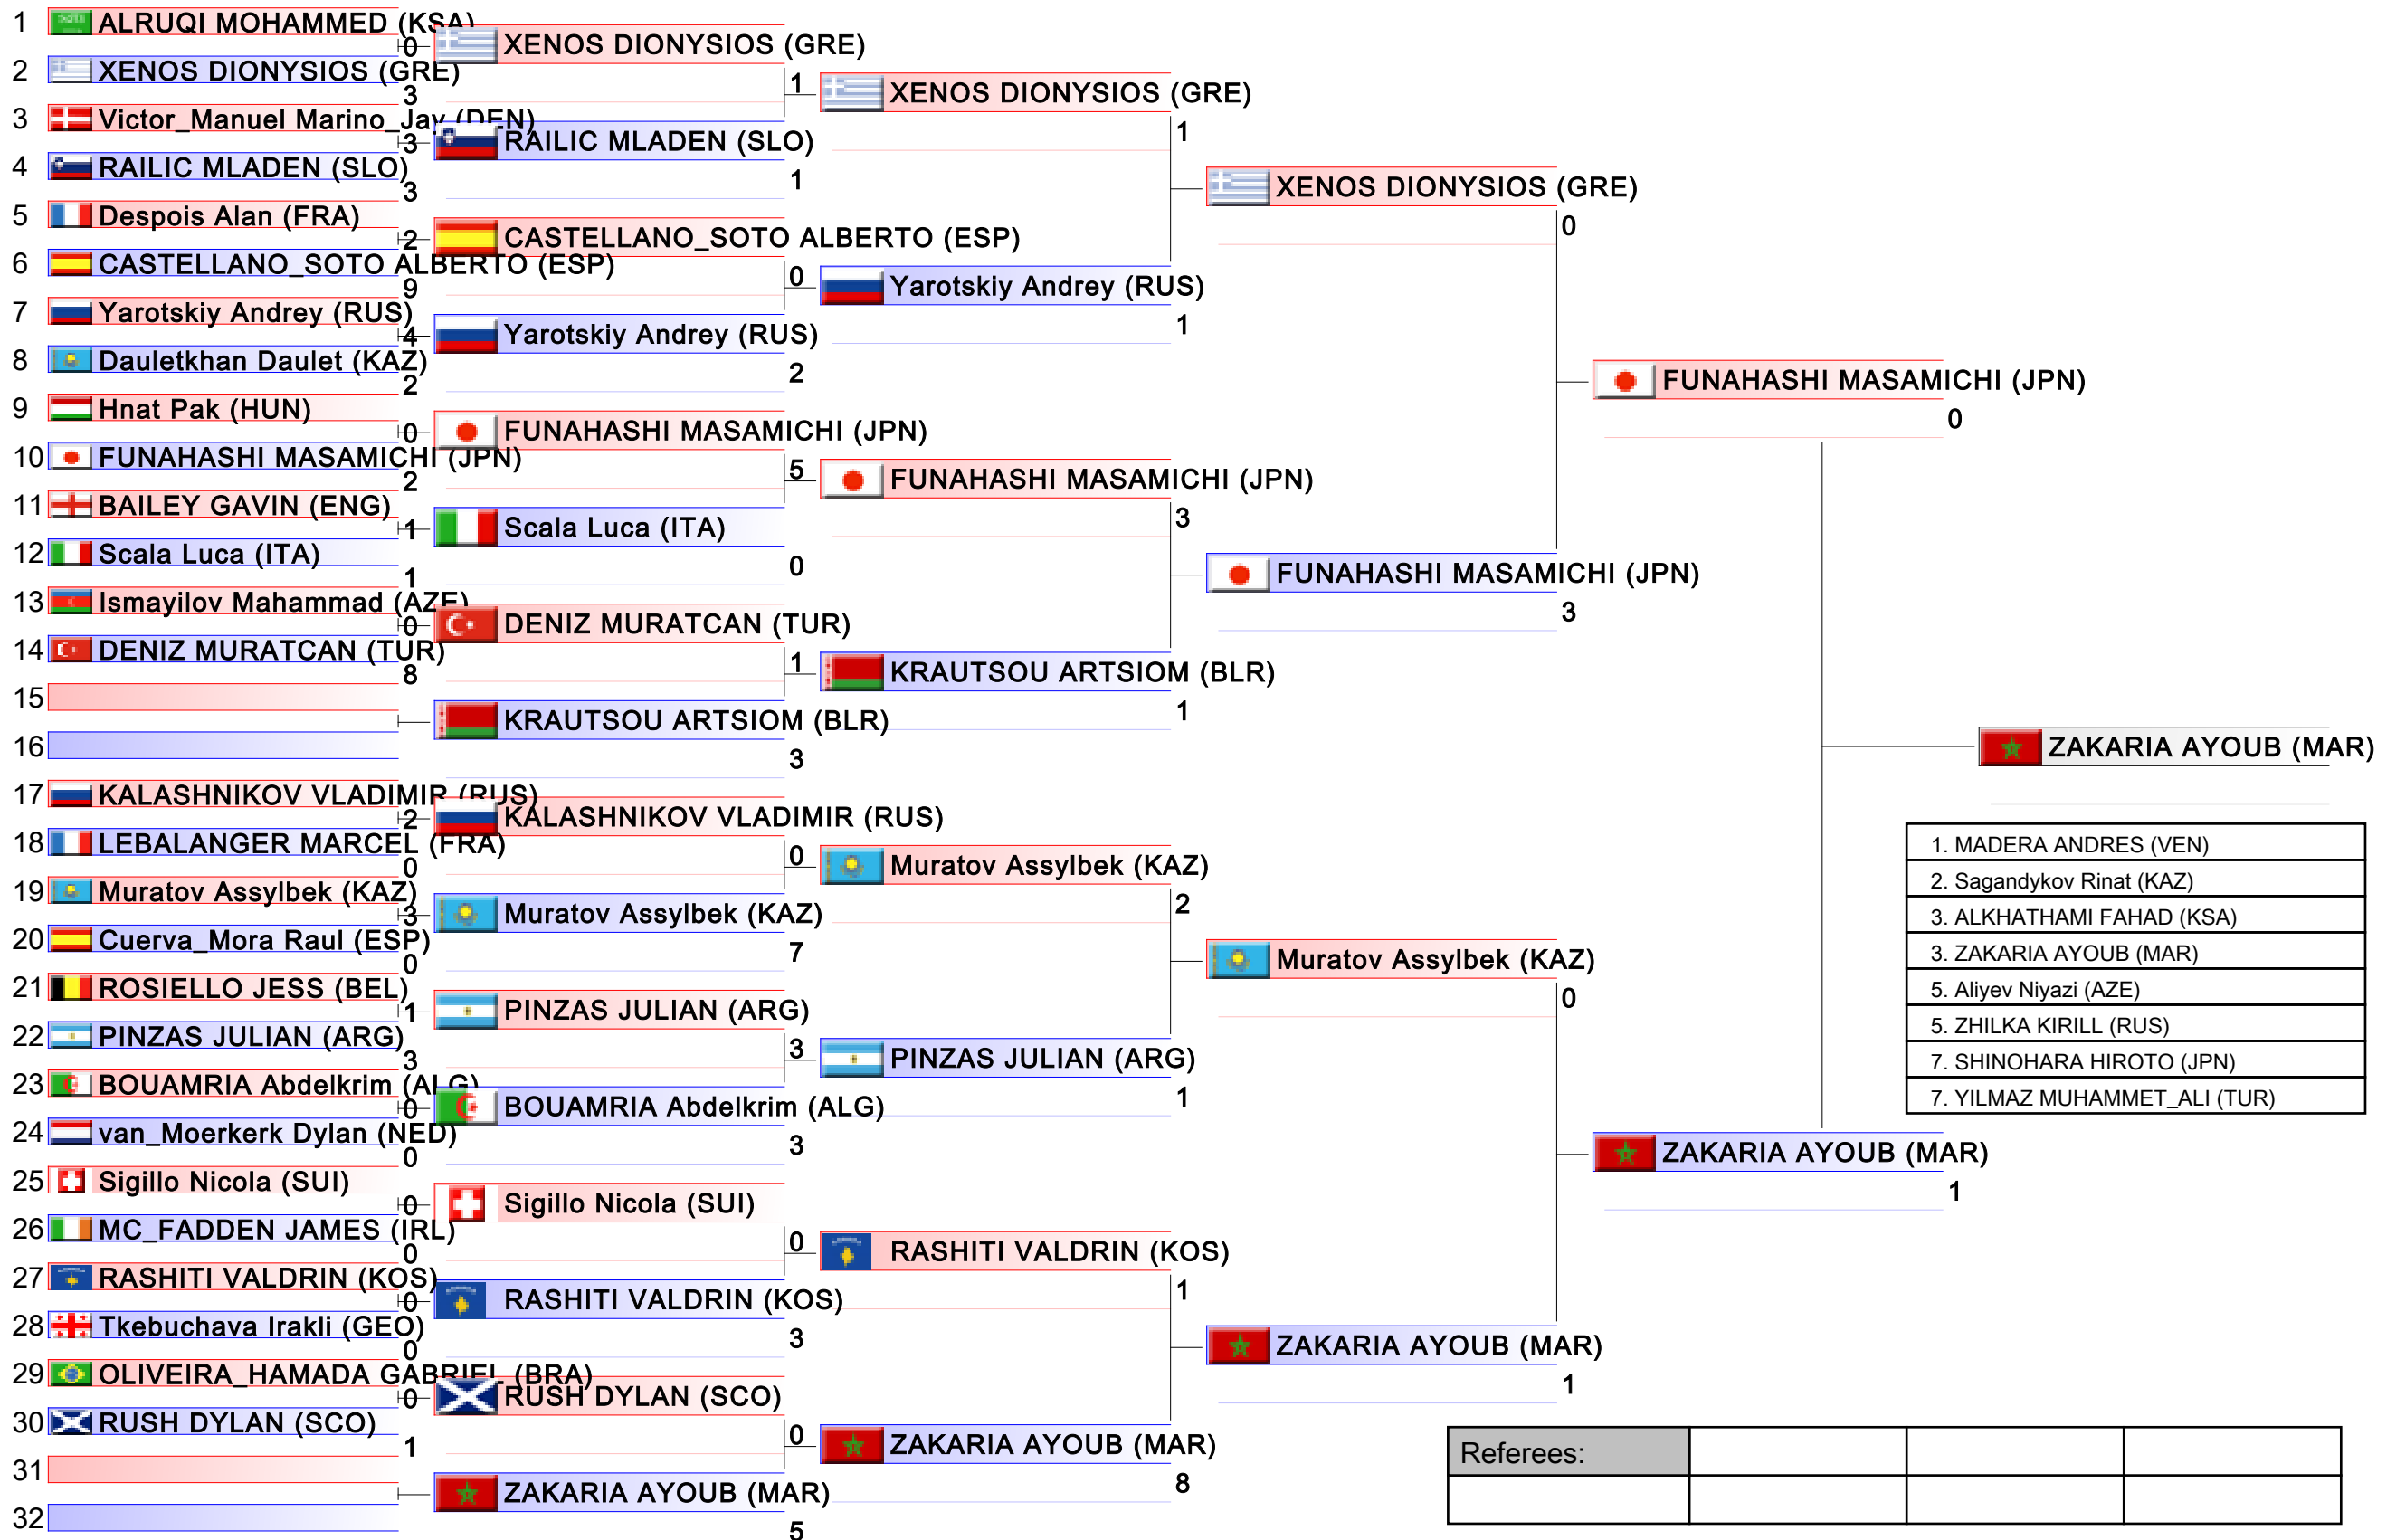

Tatami

Pool
3/4

Male Kumite -67 Kg

Karate1 Premier League - Paris 2017, 82, avenue Georges-Lafont, 75016 Paris, FRA

Tatami

Pool
4/4

Male Kumite -75 Kg

Karate1 Premier League - Paris 2017, 82, avenue Georges-Lafont, 75016 Paris, FRA