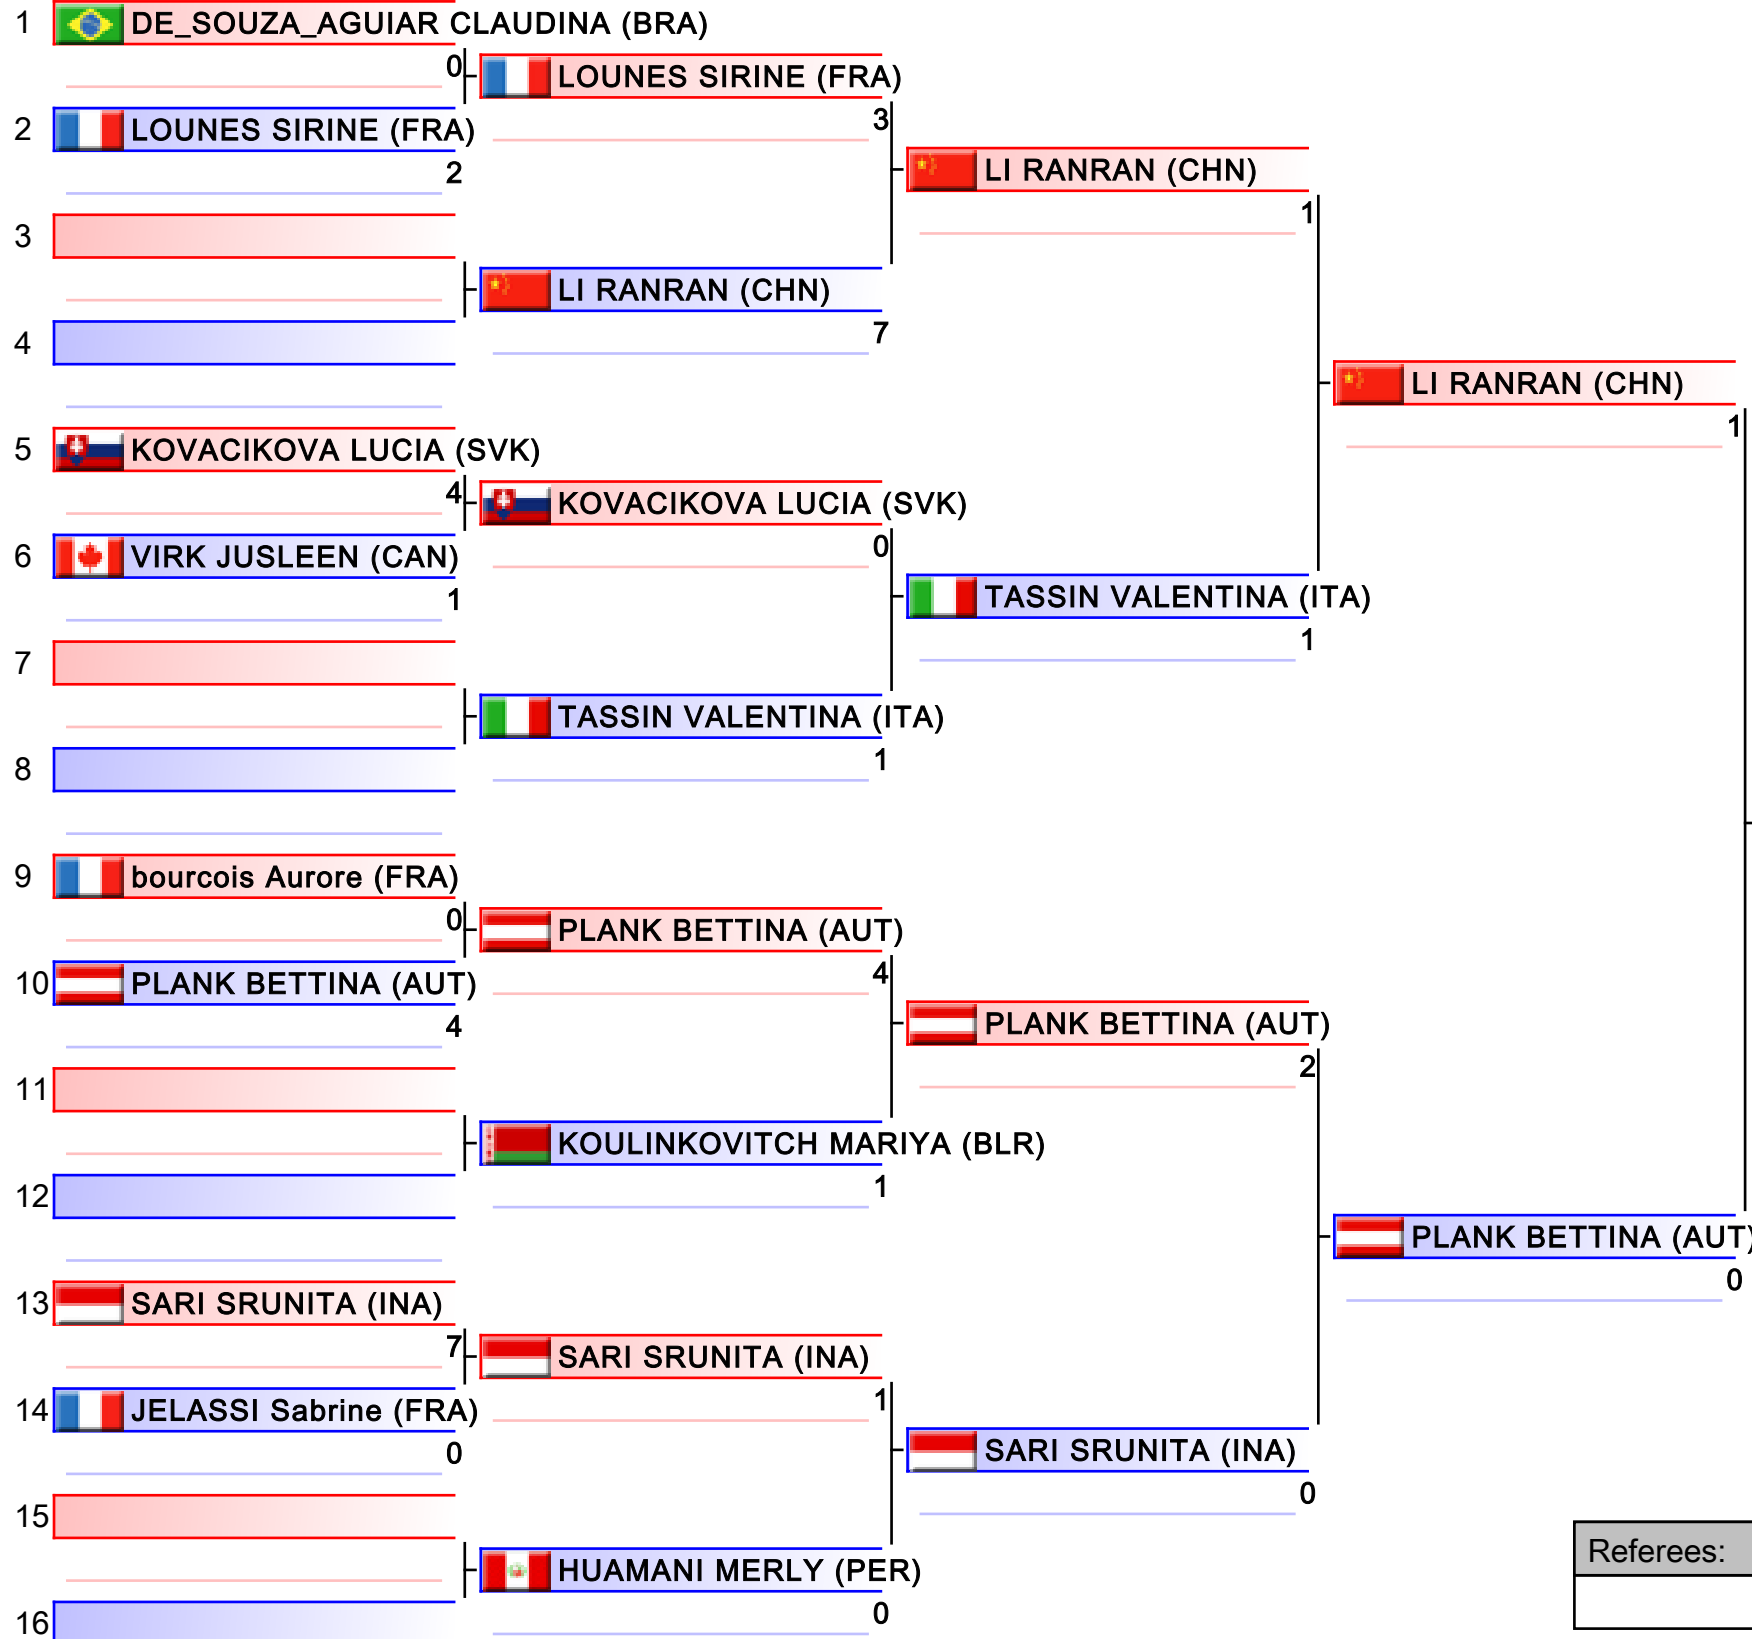

Referees:			

Female Kata

Karate1 Premier League - Paris 2017, 82, avenue Georges-Lafont, 75016 Paris, FRA

Tatami

Pool
4/4

Female Kumite -50 Kg

Karate1 Premier League - Paris 2017, 82, avenue Georges-Lafont, 75016 Paris, FRA

Tatami

Pool
1/4

1. MIYAHARA MIHO (JPN)
2. TADANO AYAKA (JPN)
3. TOKCAN UMay (TUR)
3. OZCELIK SERAP (TUR)
5. LI RANRAN (CHN)
5. Rybakova Kseniia (RUS)
7. STEPANOVA ELENA (RUS)
7. SEGARAN SHREE_SHARMINI (MAS)