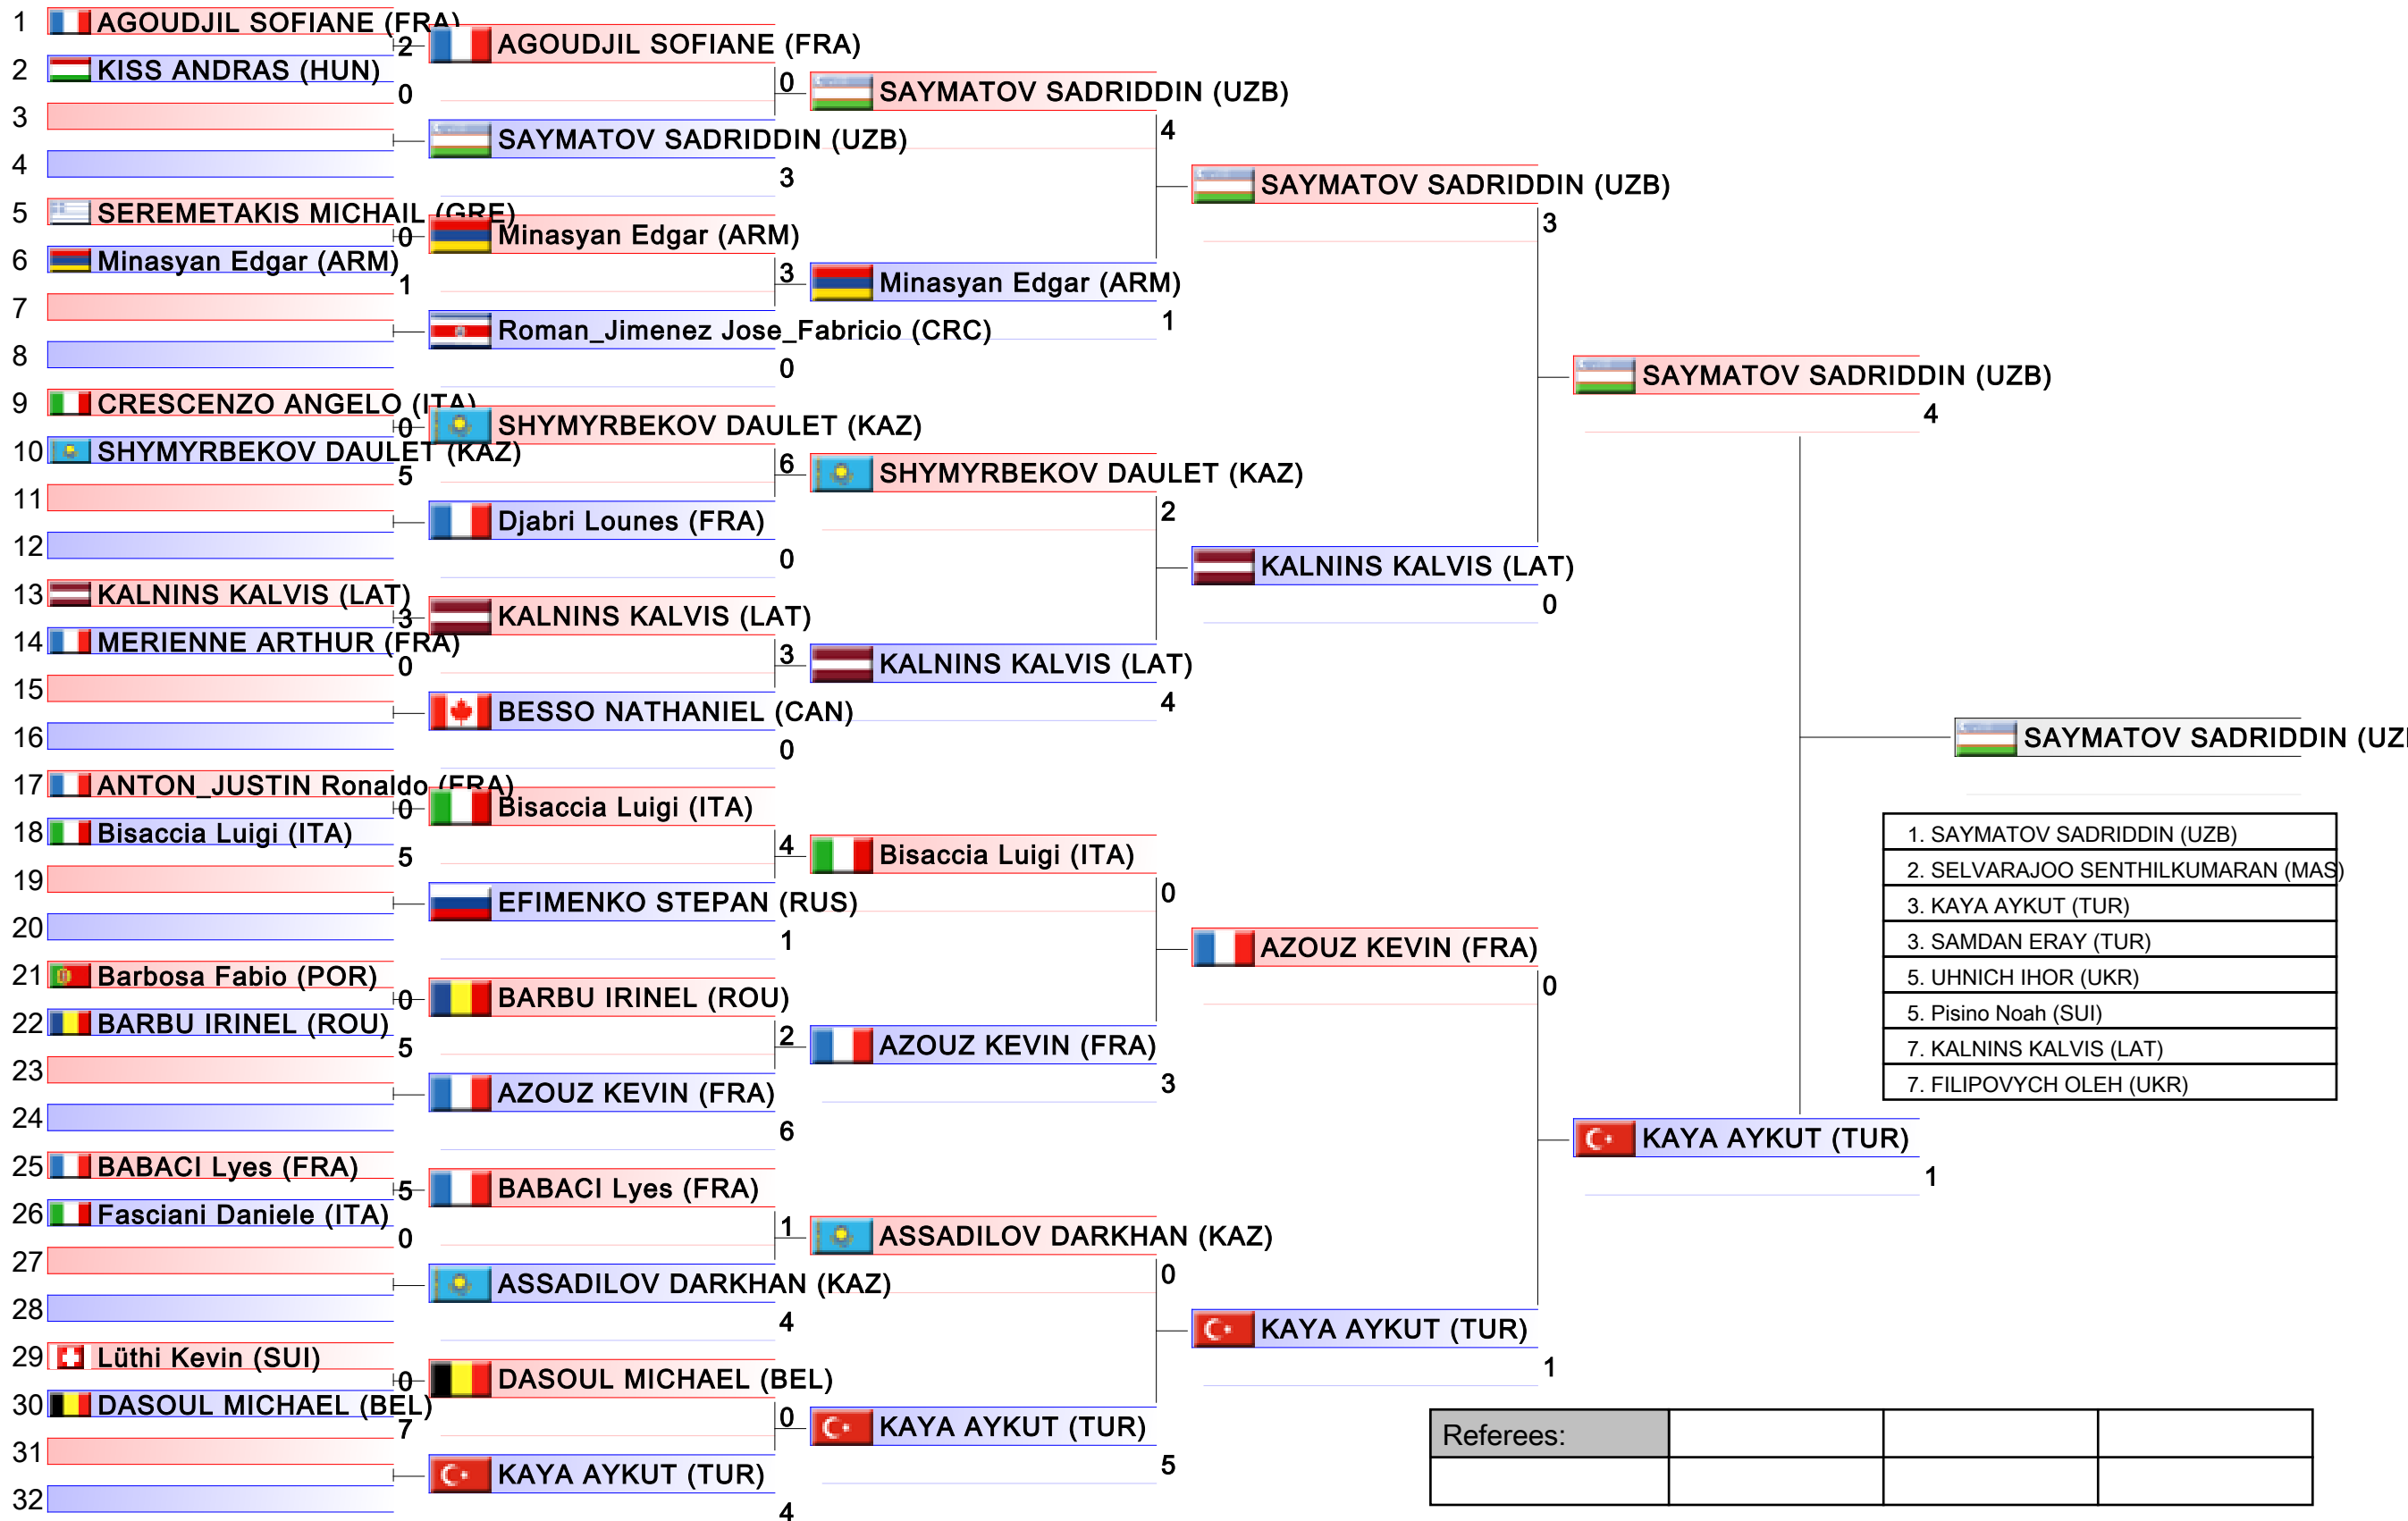

Male Kumite -60 Kg

Karate1 Premier League - Paris 2017, 82, avenue Georges-Lafont, 75016 Paris, FRA

Tatami

Pool
1/4