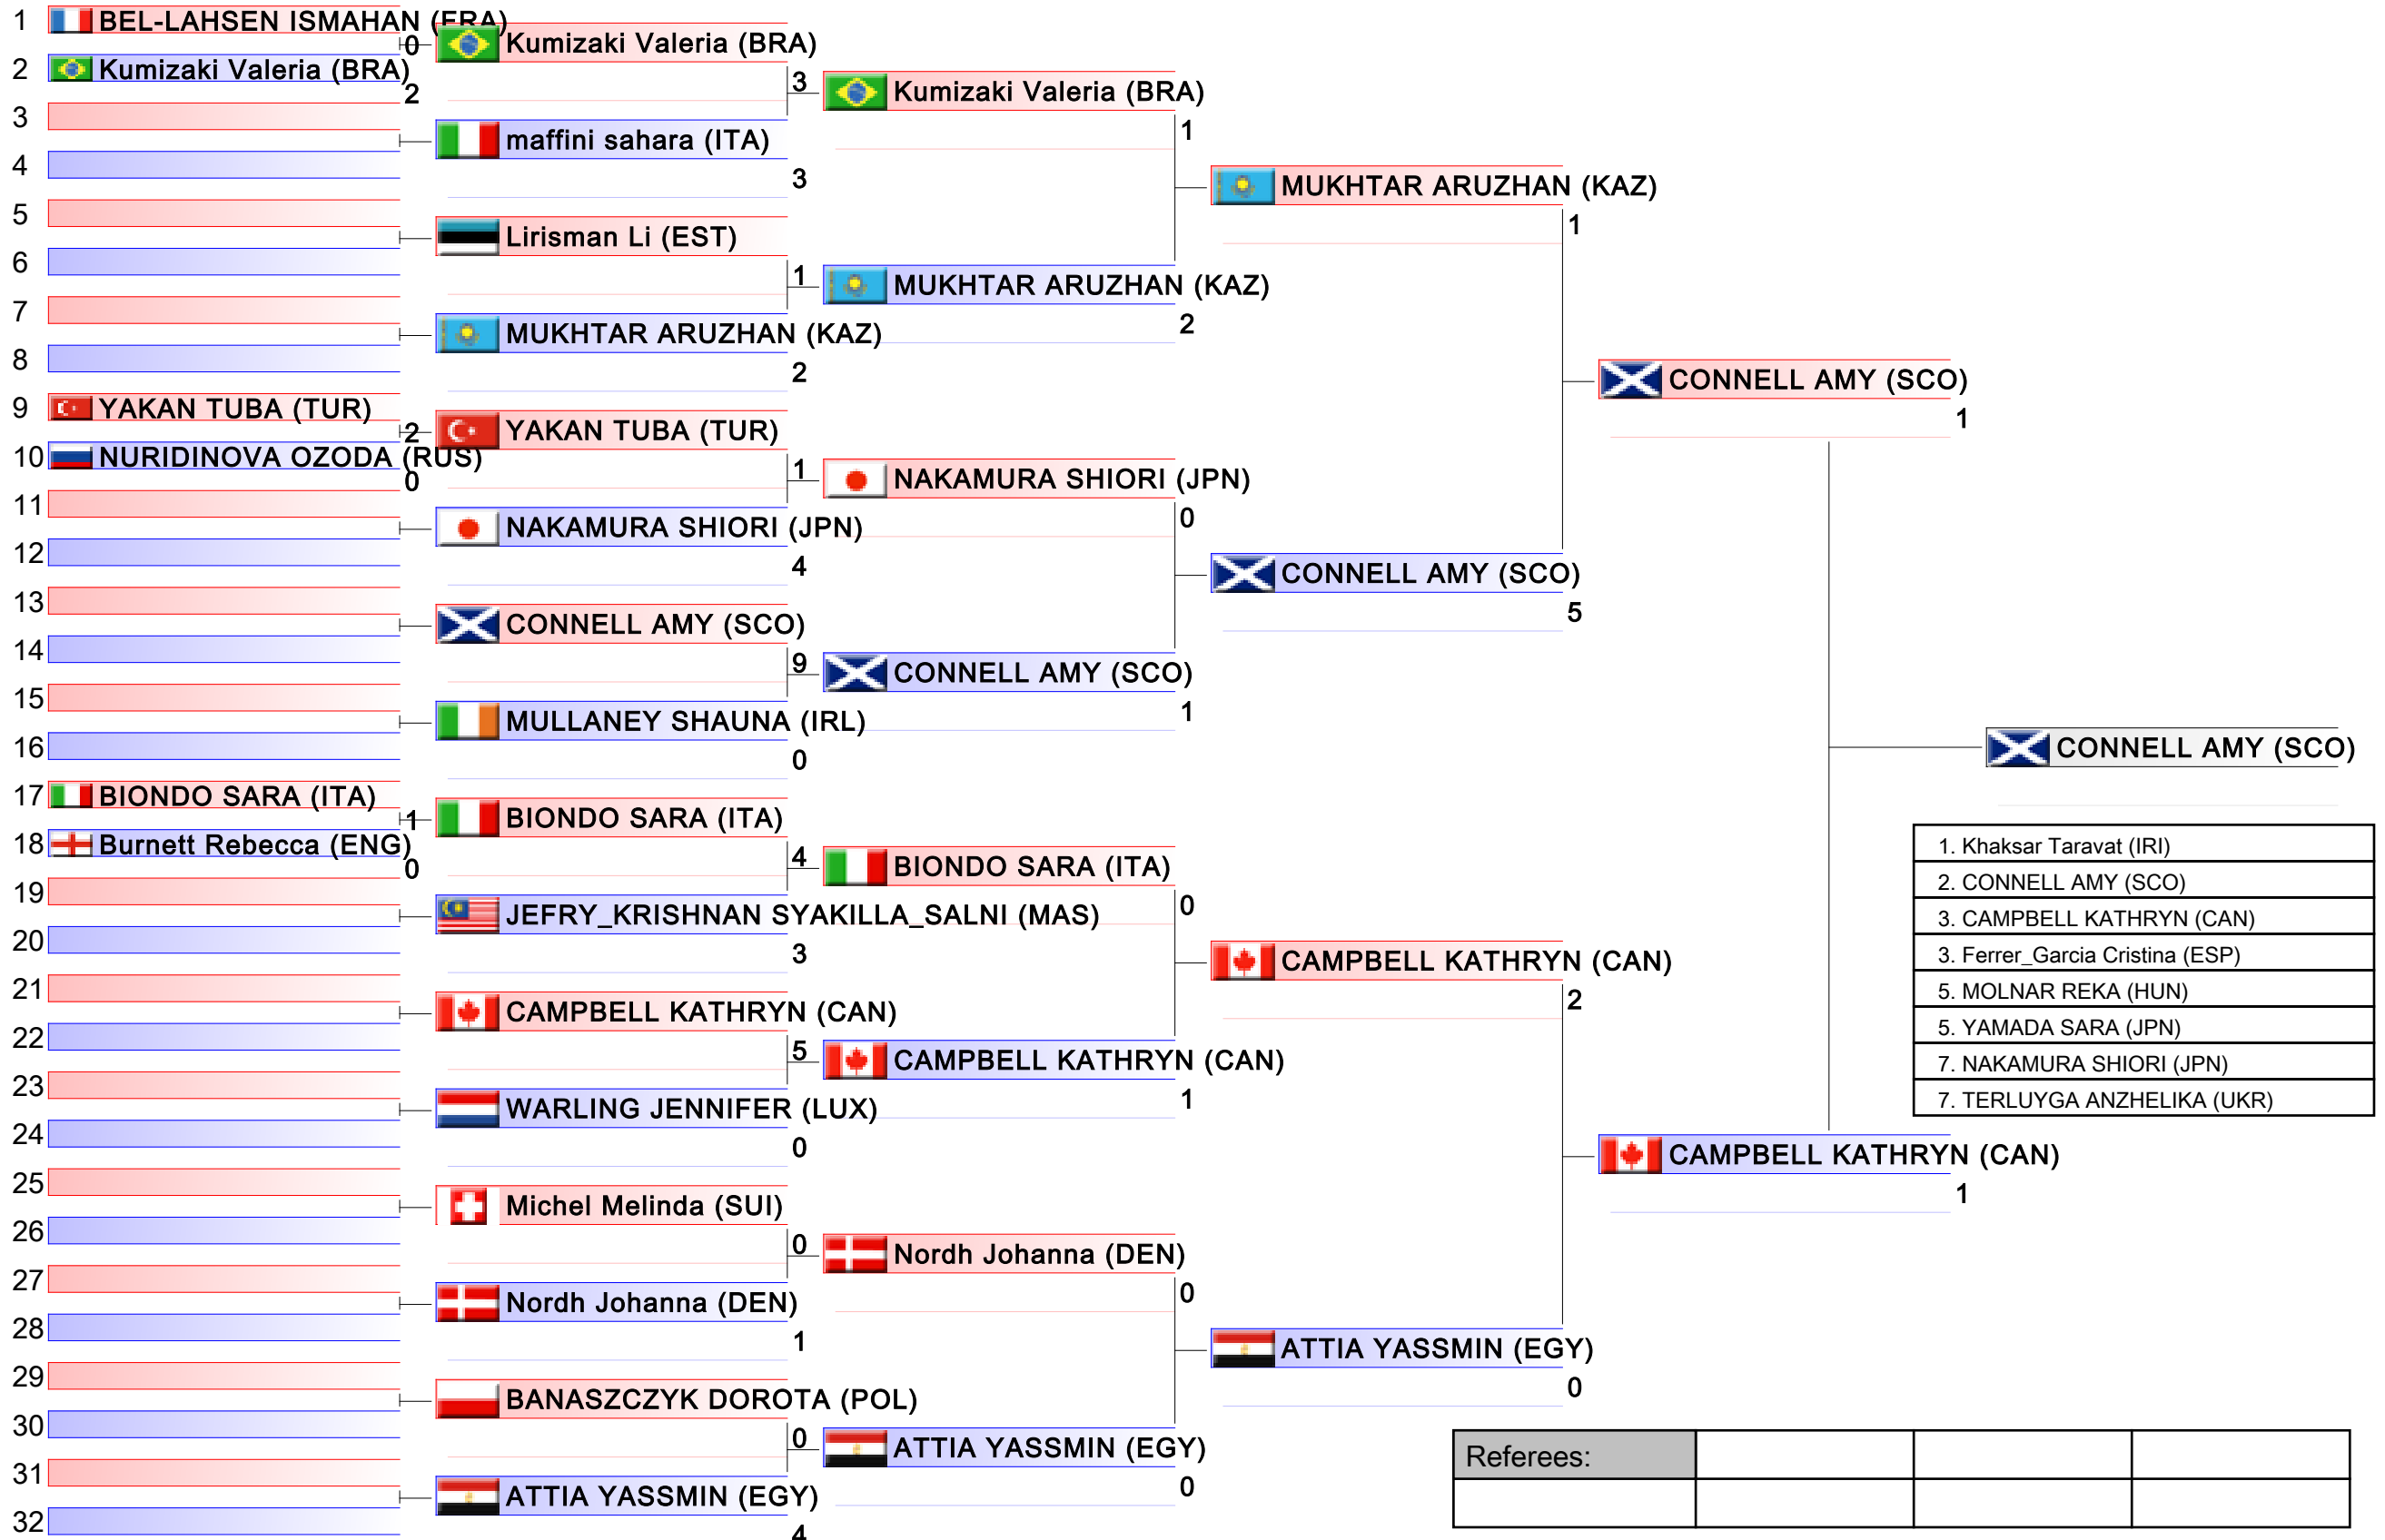

Referees:			

Female Kumite -55 Kg

Karate1 Premier League - Paris 2017, 82, avenue Georges-Lafont, 75016 Paris, FRA

Tatami

Pool
1/4

Referees:			

Referees:			

Referees:			