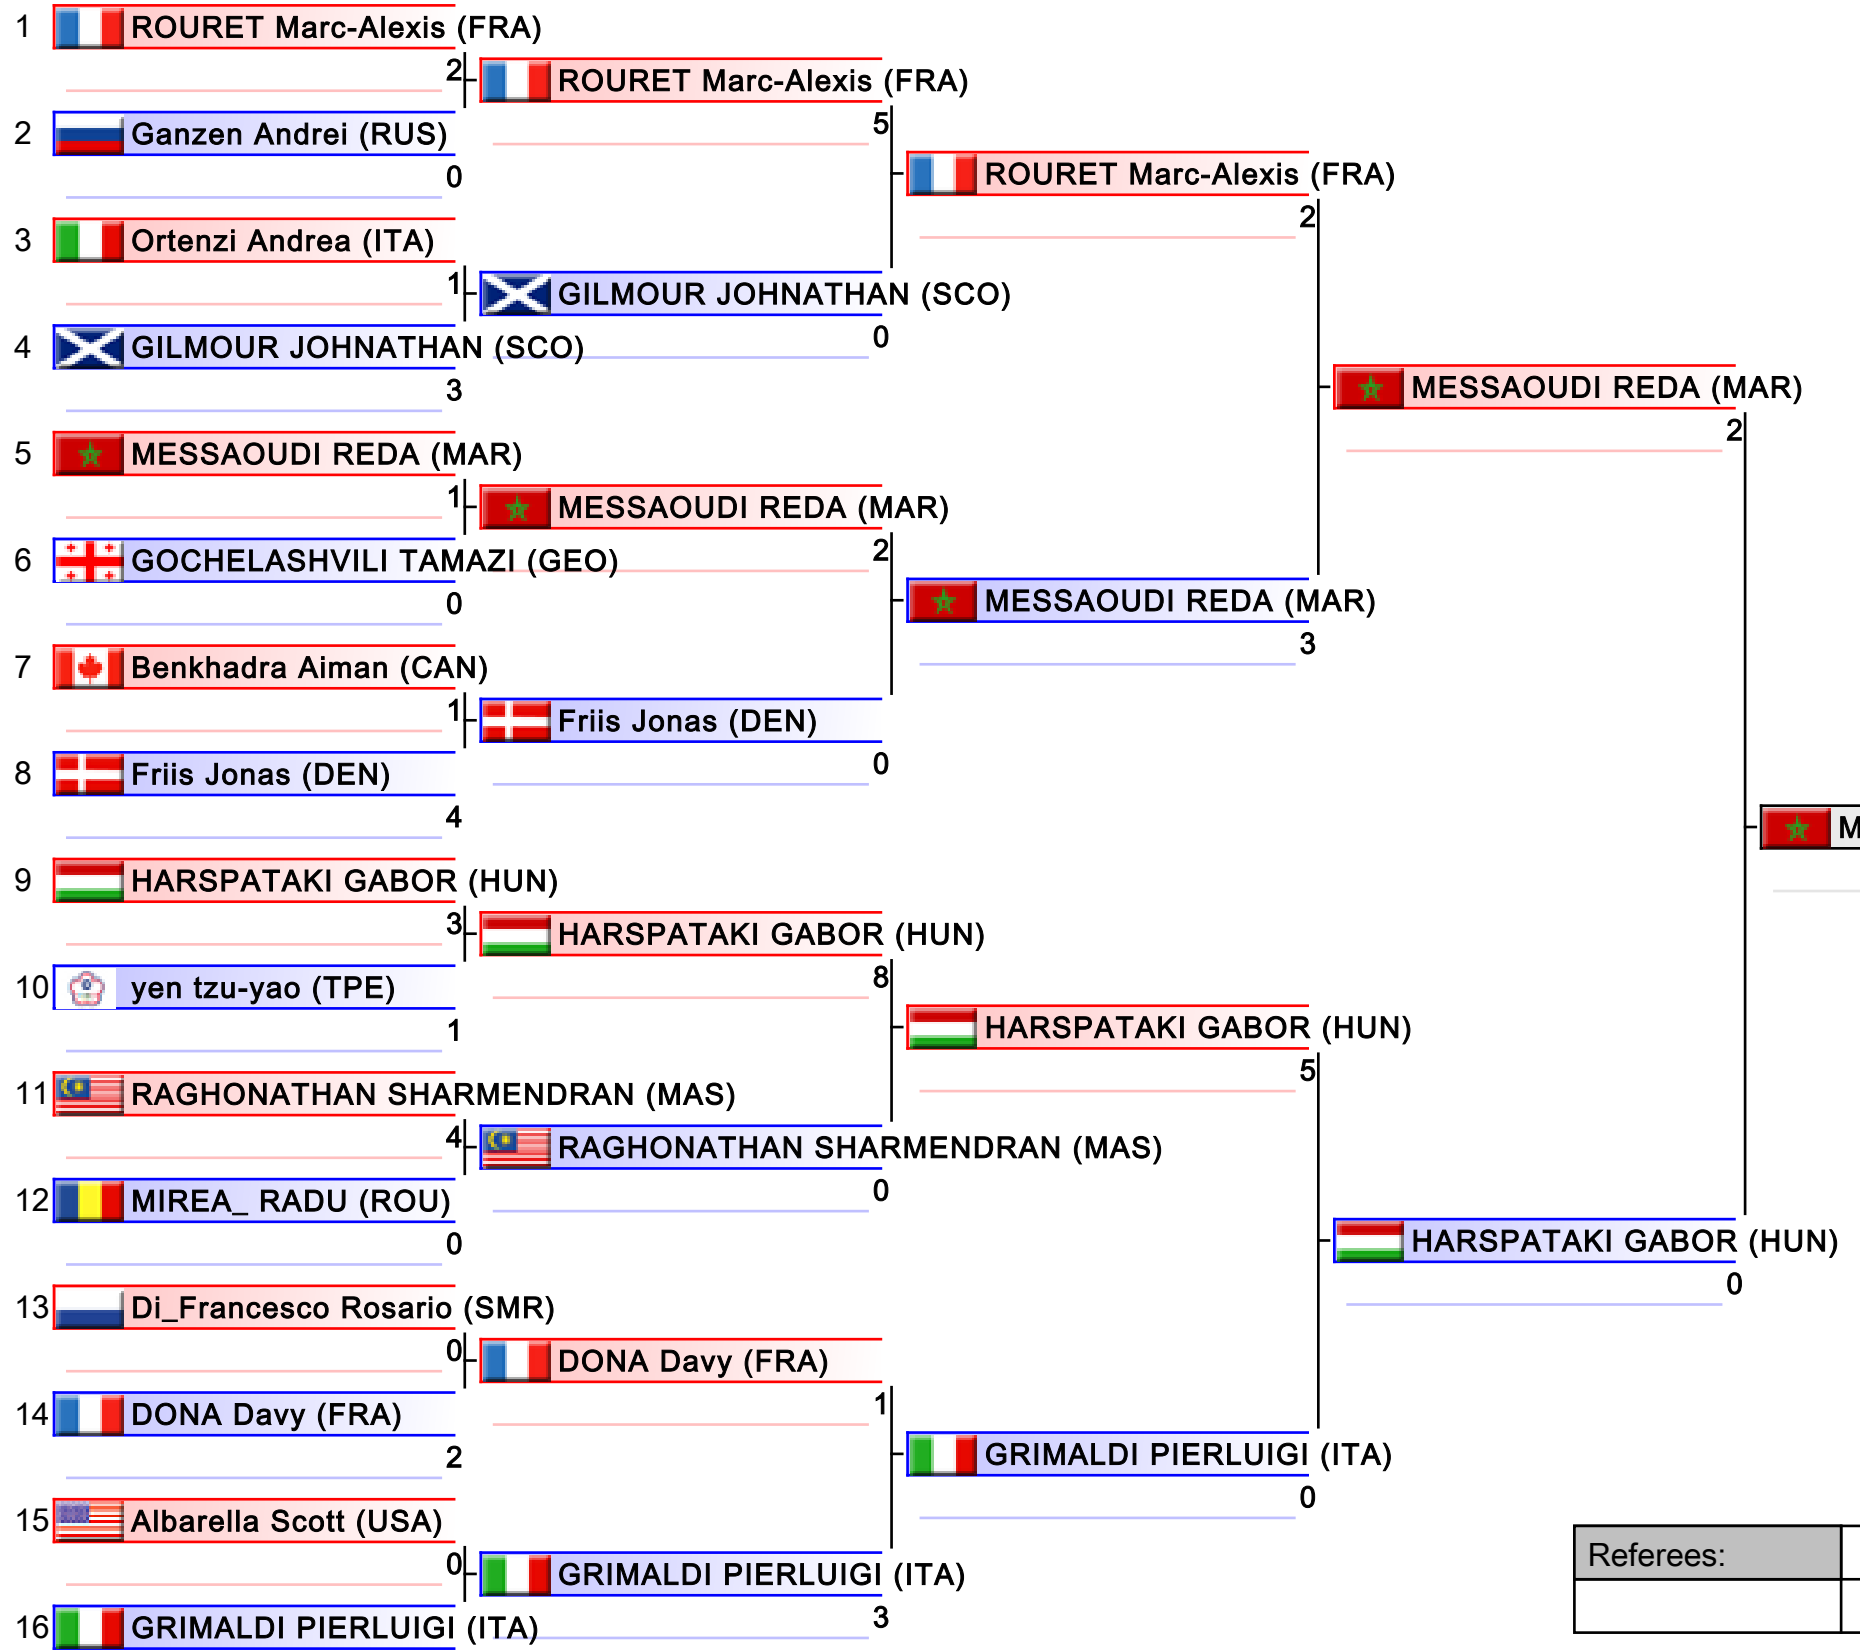

Referees:			

Male Kumite -75 Kg

Karate1 Premier League - Paris 2017, 82, avenue Georges-Lafont, 75016 Paris, FRA

Tatami

Pool
3/8

Male Kumite -75 Kg

Karate1 Premier League - Paris 2017, 82, avenue Georges-Lafont, 75016 Paris, FRA

Tatami

Pool
4/8

1. HORUNA STANISLAV (UKR)
2. El_Sharaby Ahmed (ITA)
3. MORI YUTA (JPN)
3. CAFFARO Julien (FRA)
5. MESSAOUDI REDA (MAR)
5. SEGUY CORENTIN (FRA)
7. NIRDE NICOLAS JOSUE (FRA)
7. Gerrese Nick (NED)