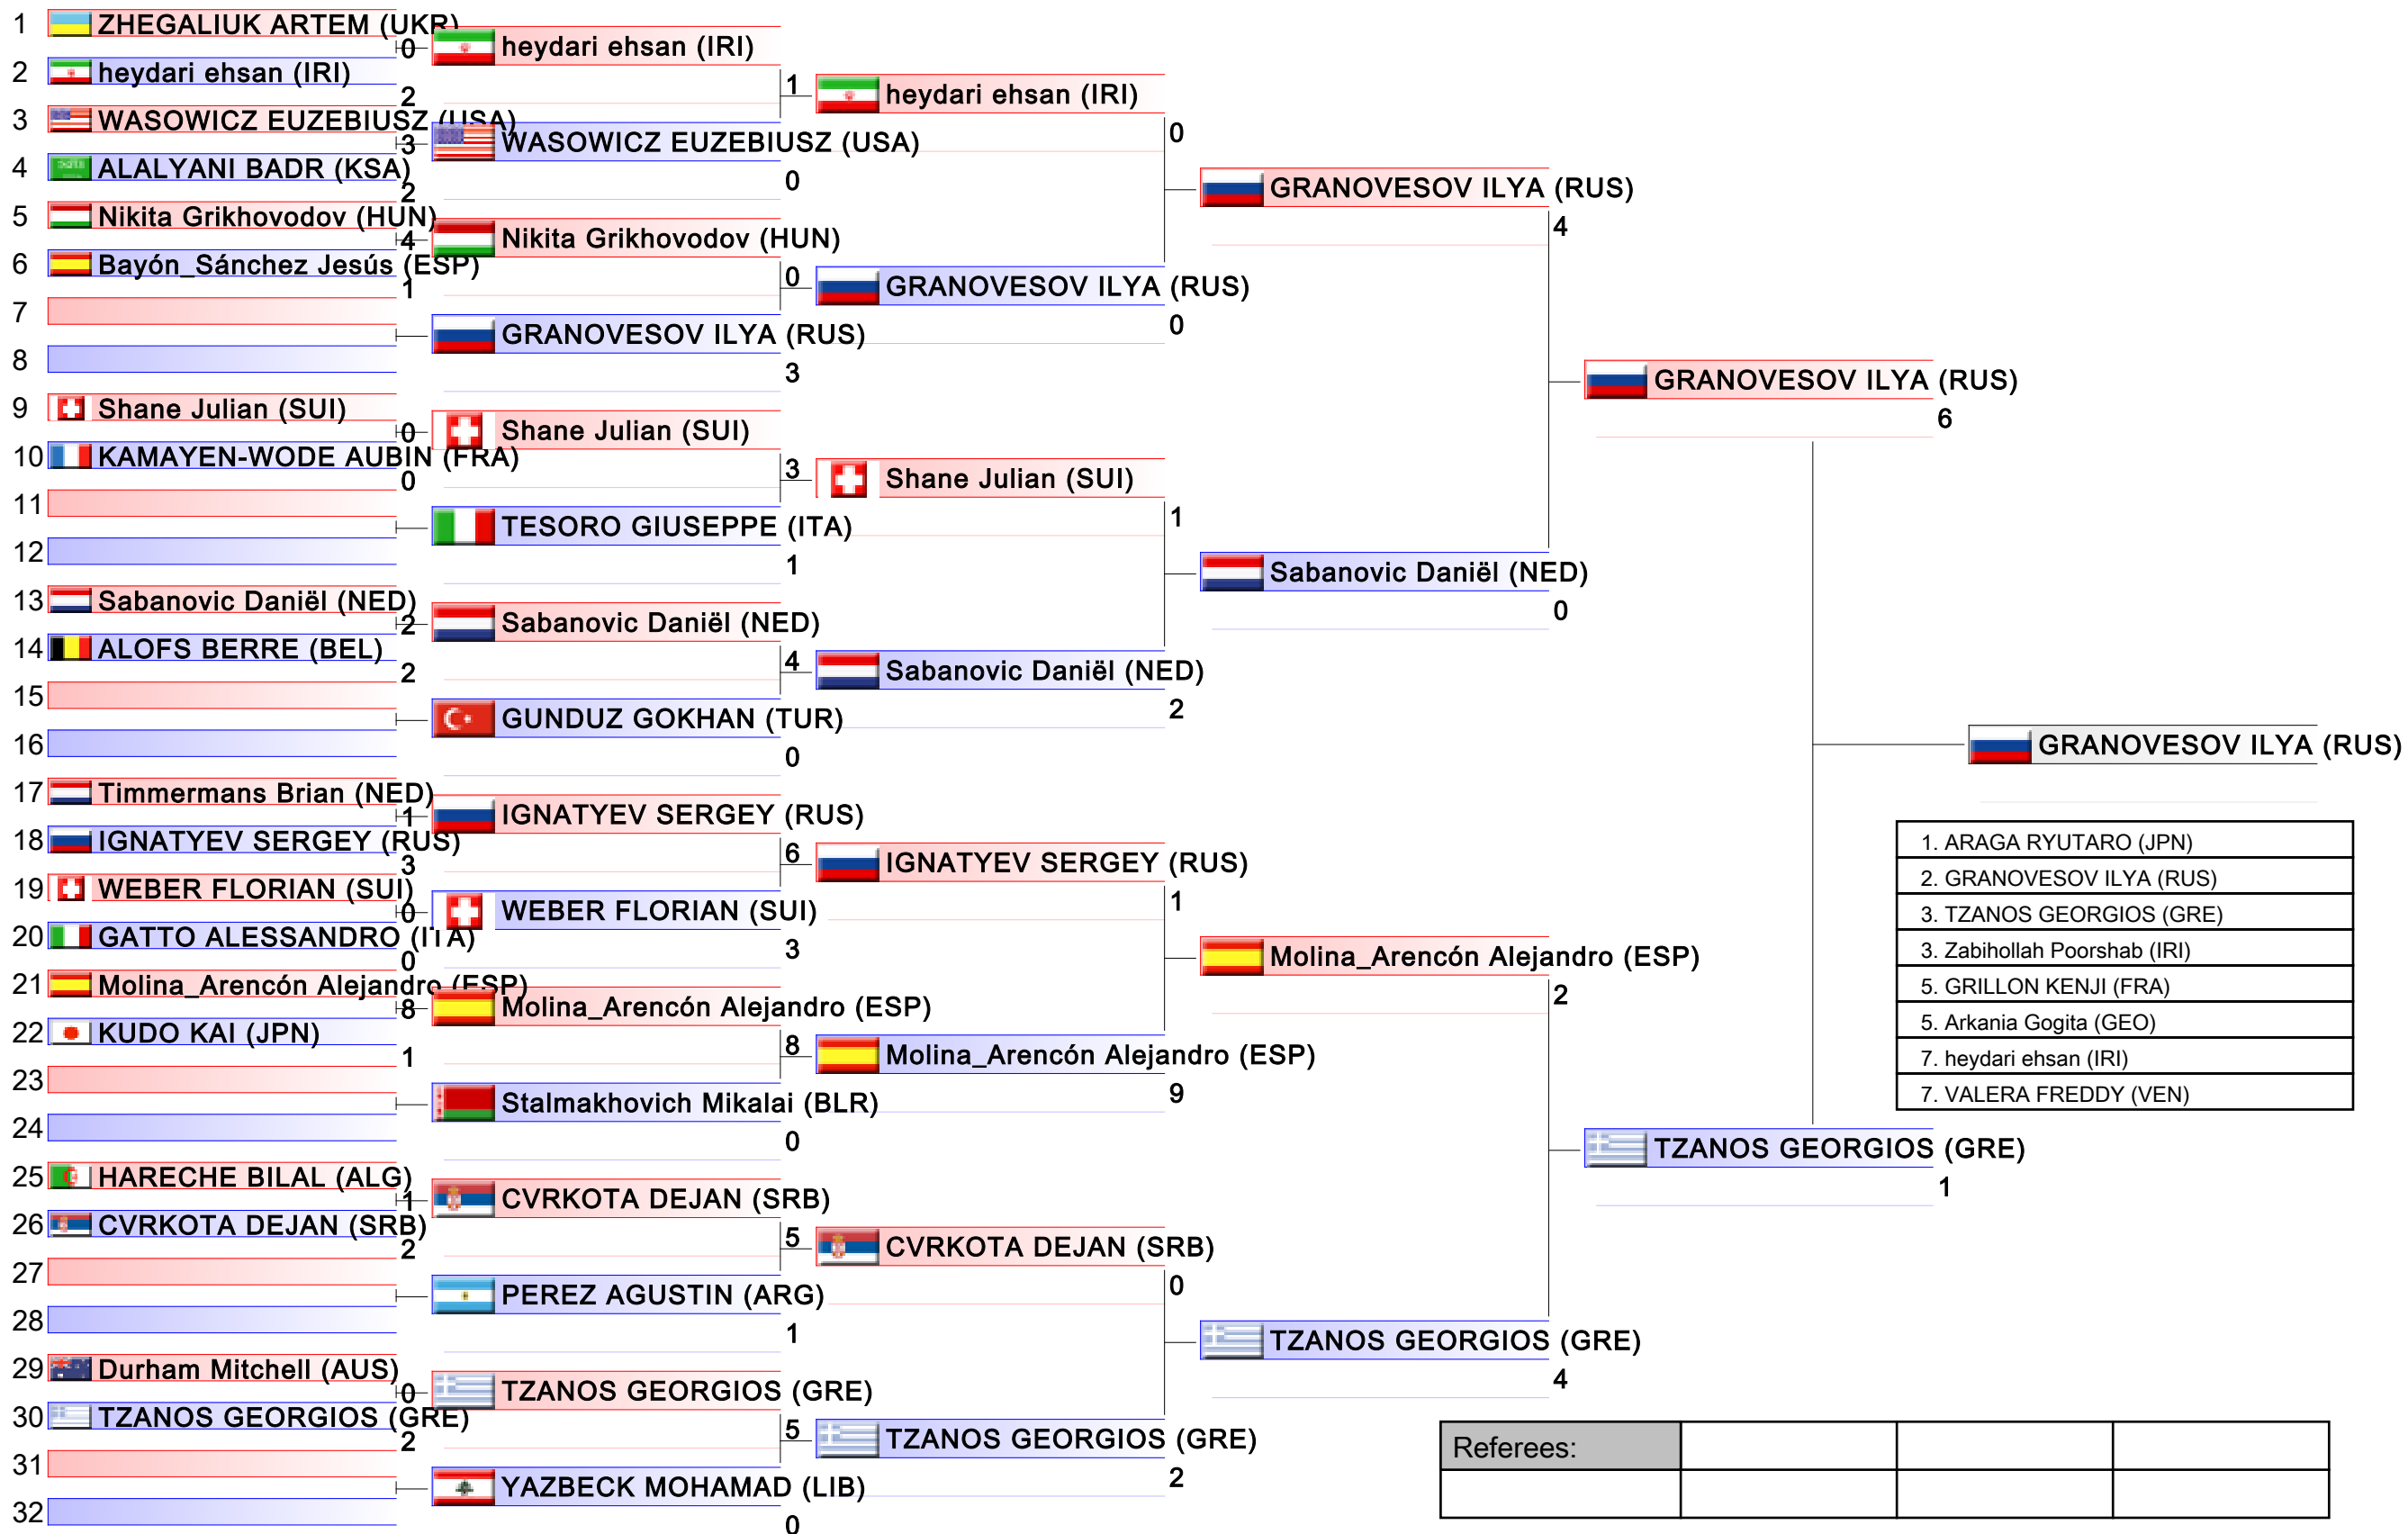

Male Kumite -84 Kg

Karate1 Premier League - Paris 2017, 82, avenue Georges-Lafont, 75016 Paris, FRA

Tatami

Pool
4/4

Referees: