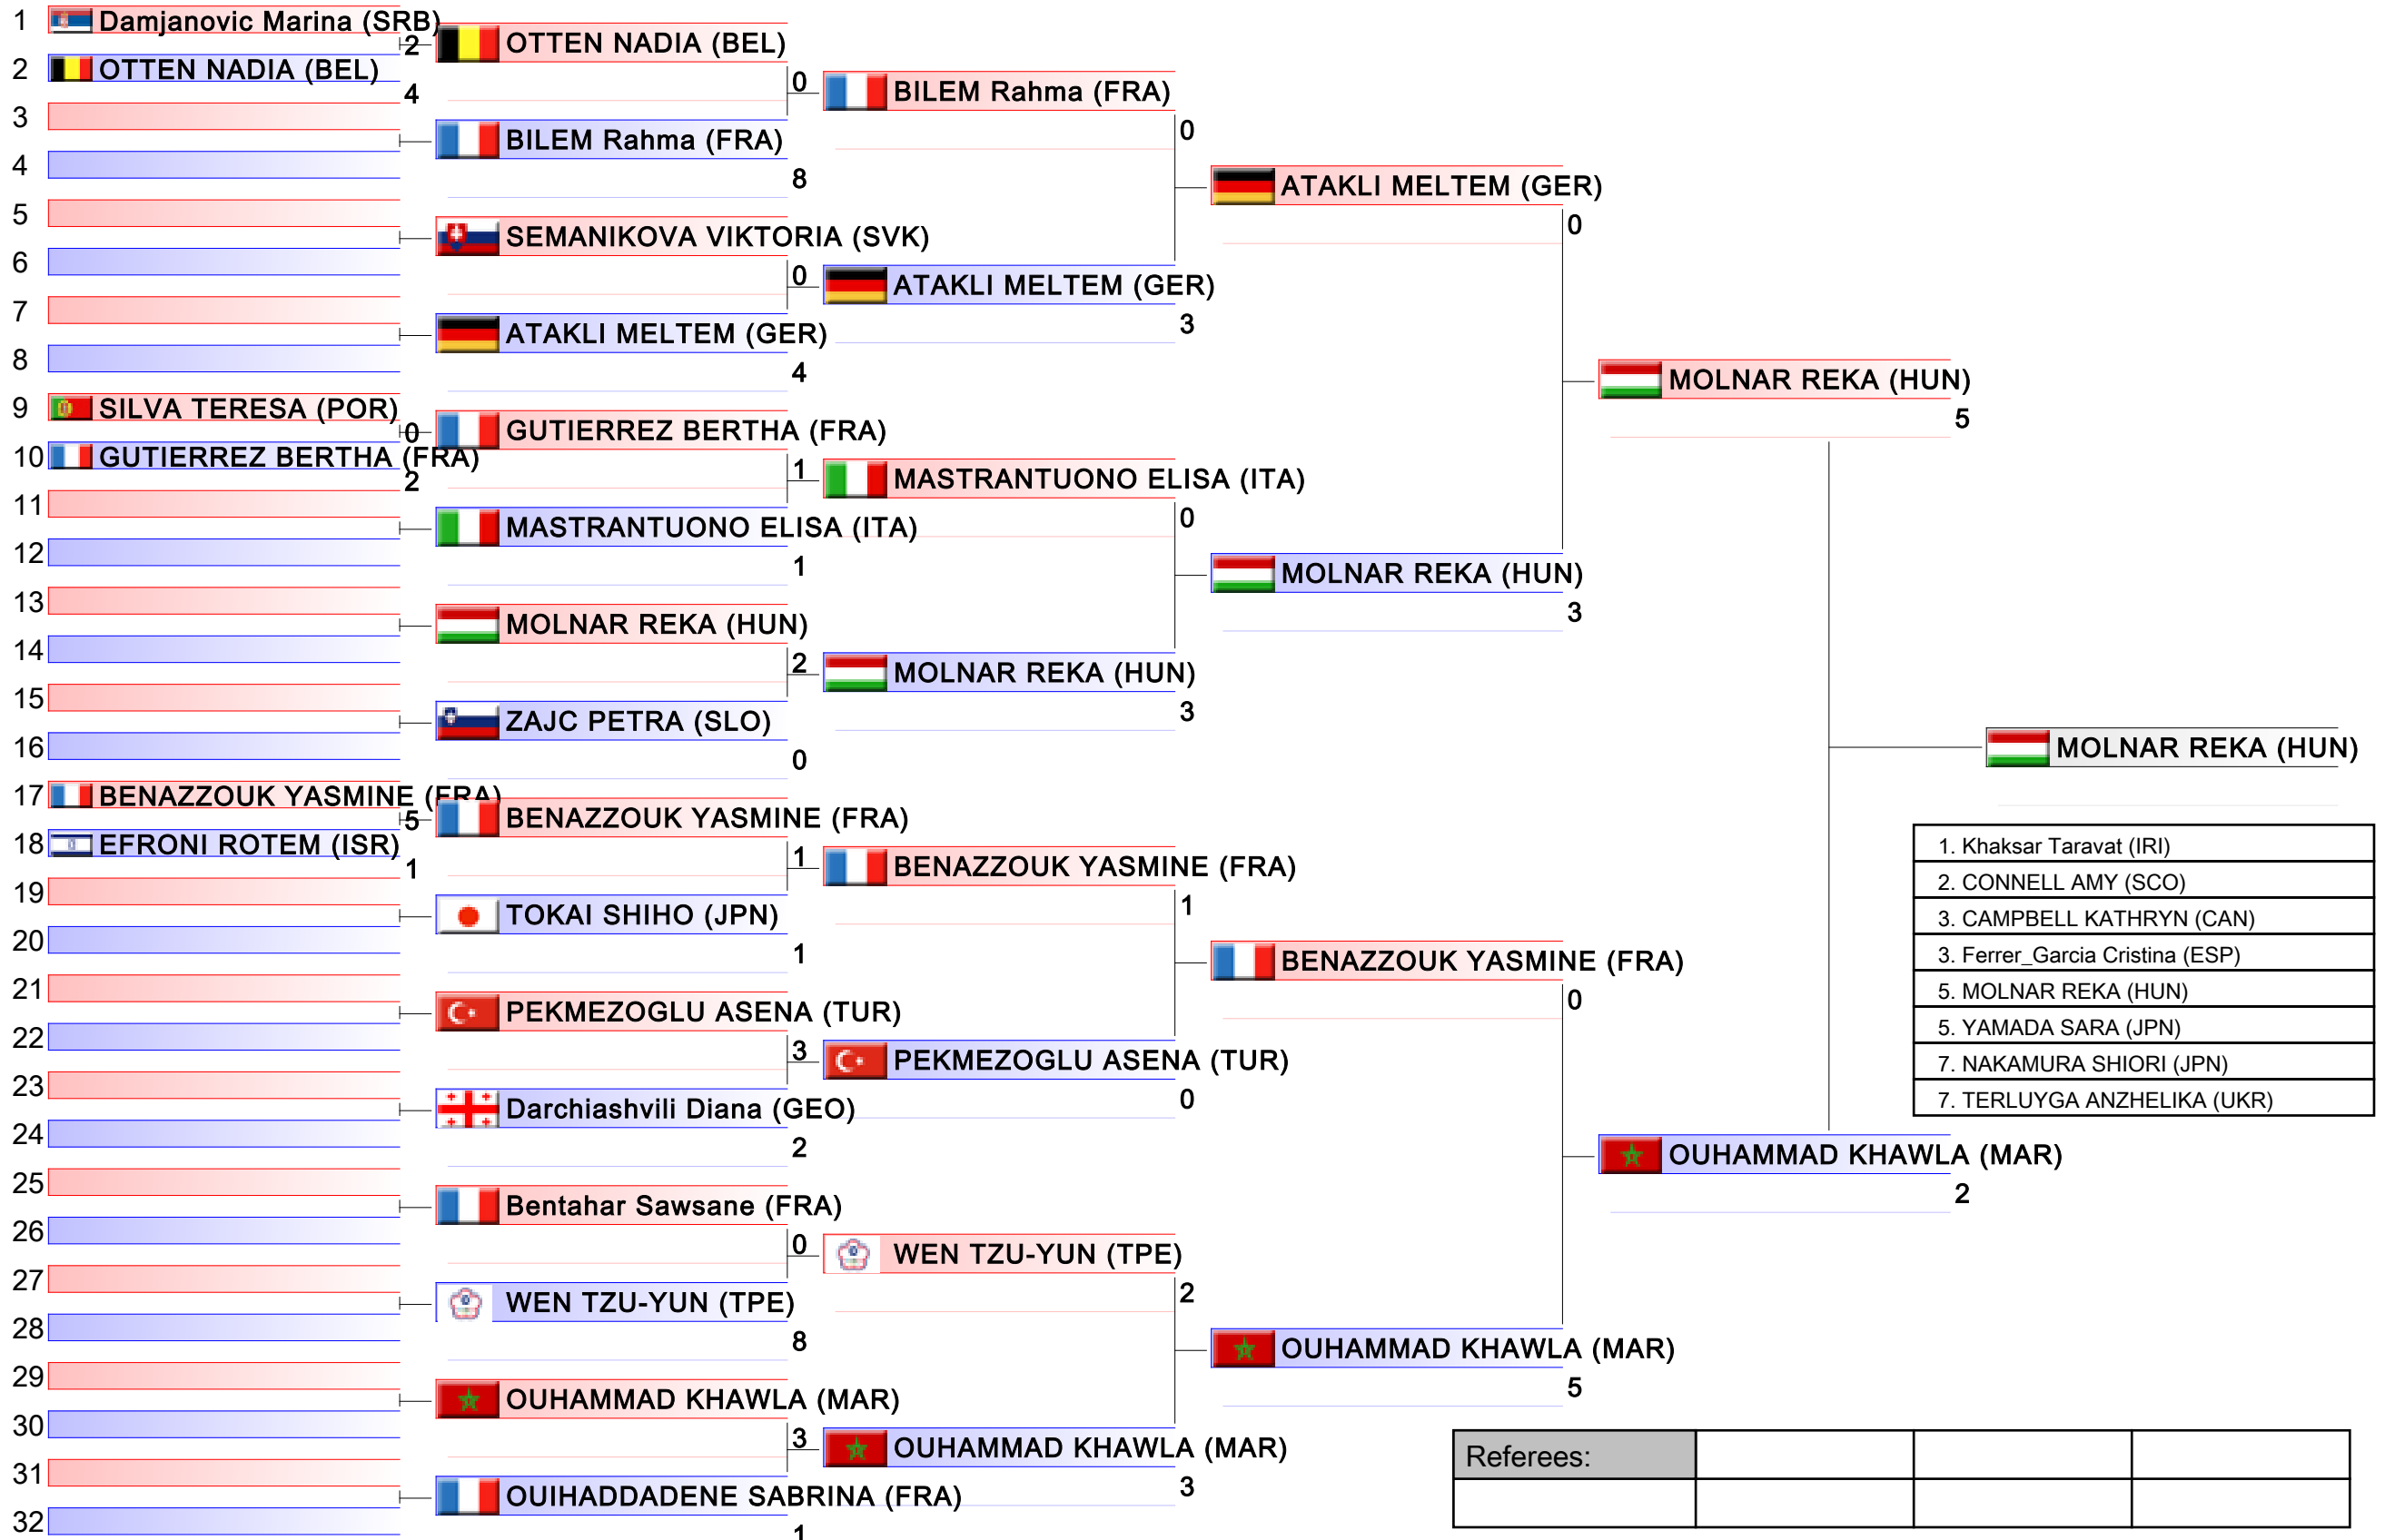

Female Kumite -55 Kg

Karate1 Premier League - Paris 2017, 82, avenue Georges-Lafont, 75016 Paris, FRA

Tatami

Pool
1/4

Referees: