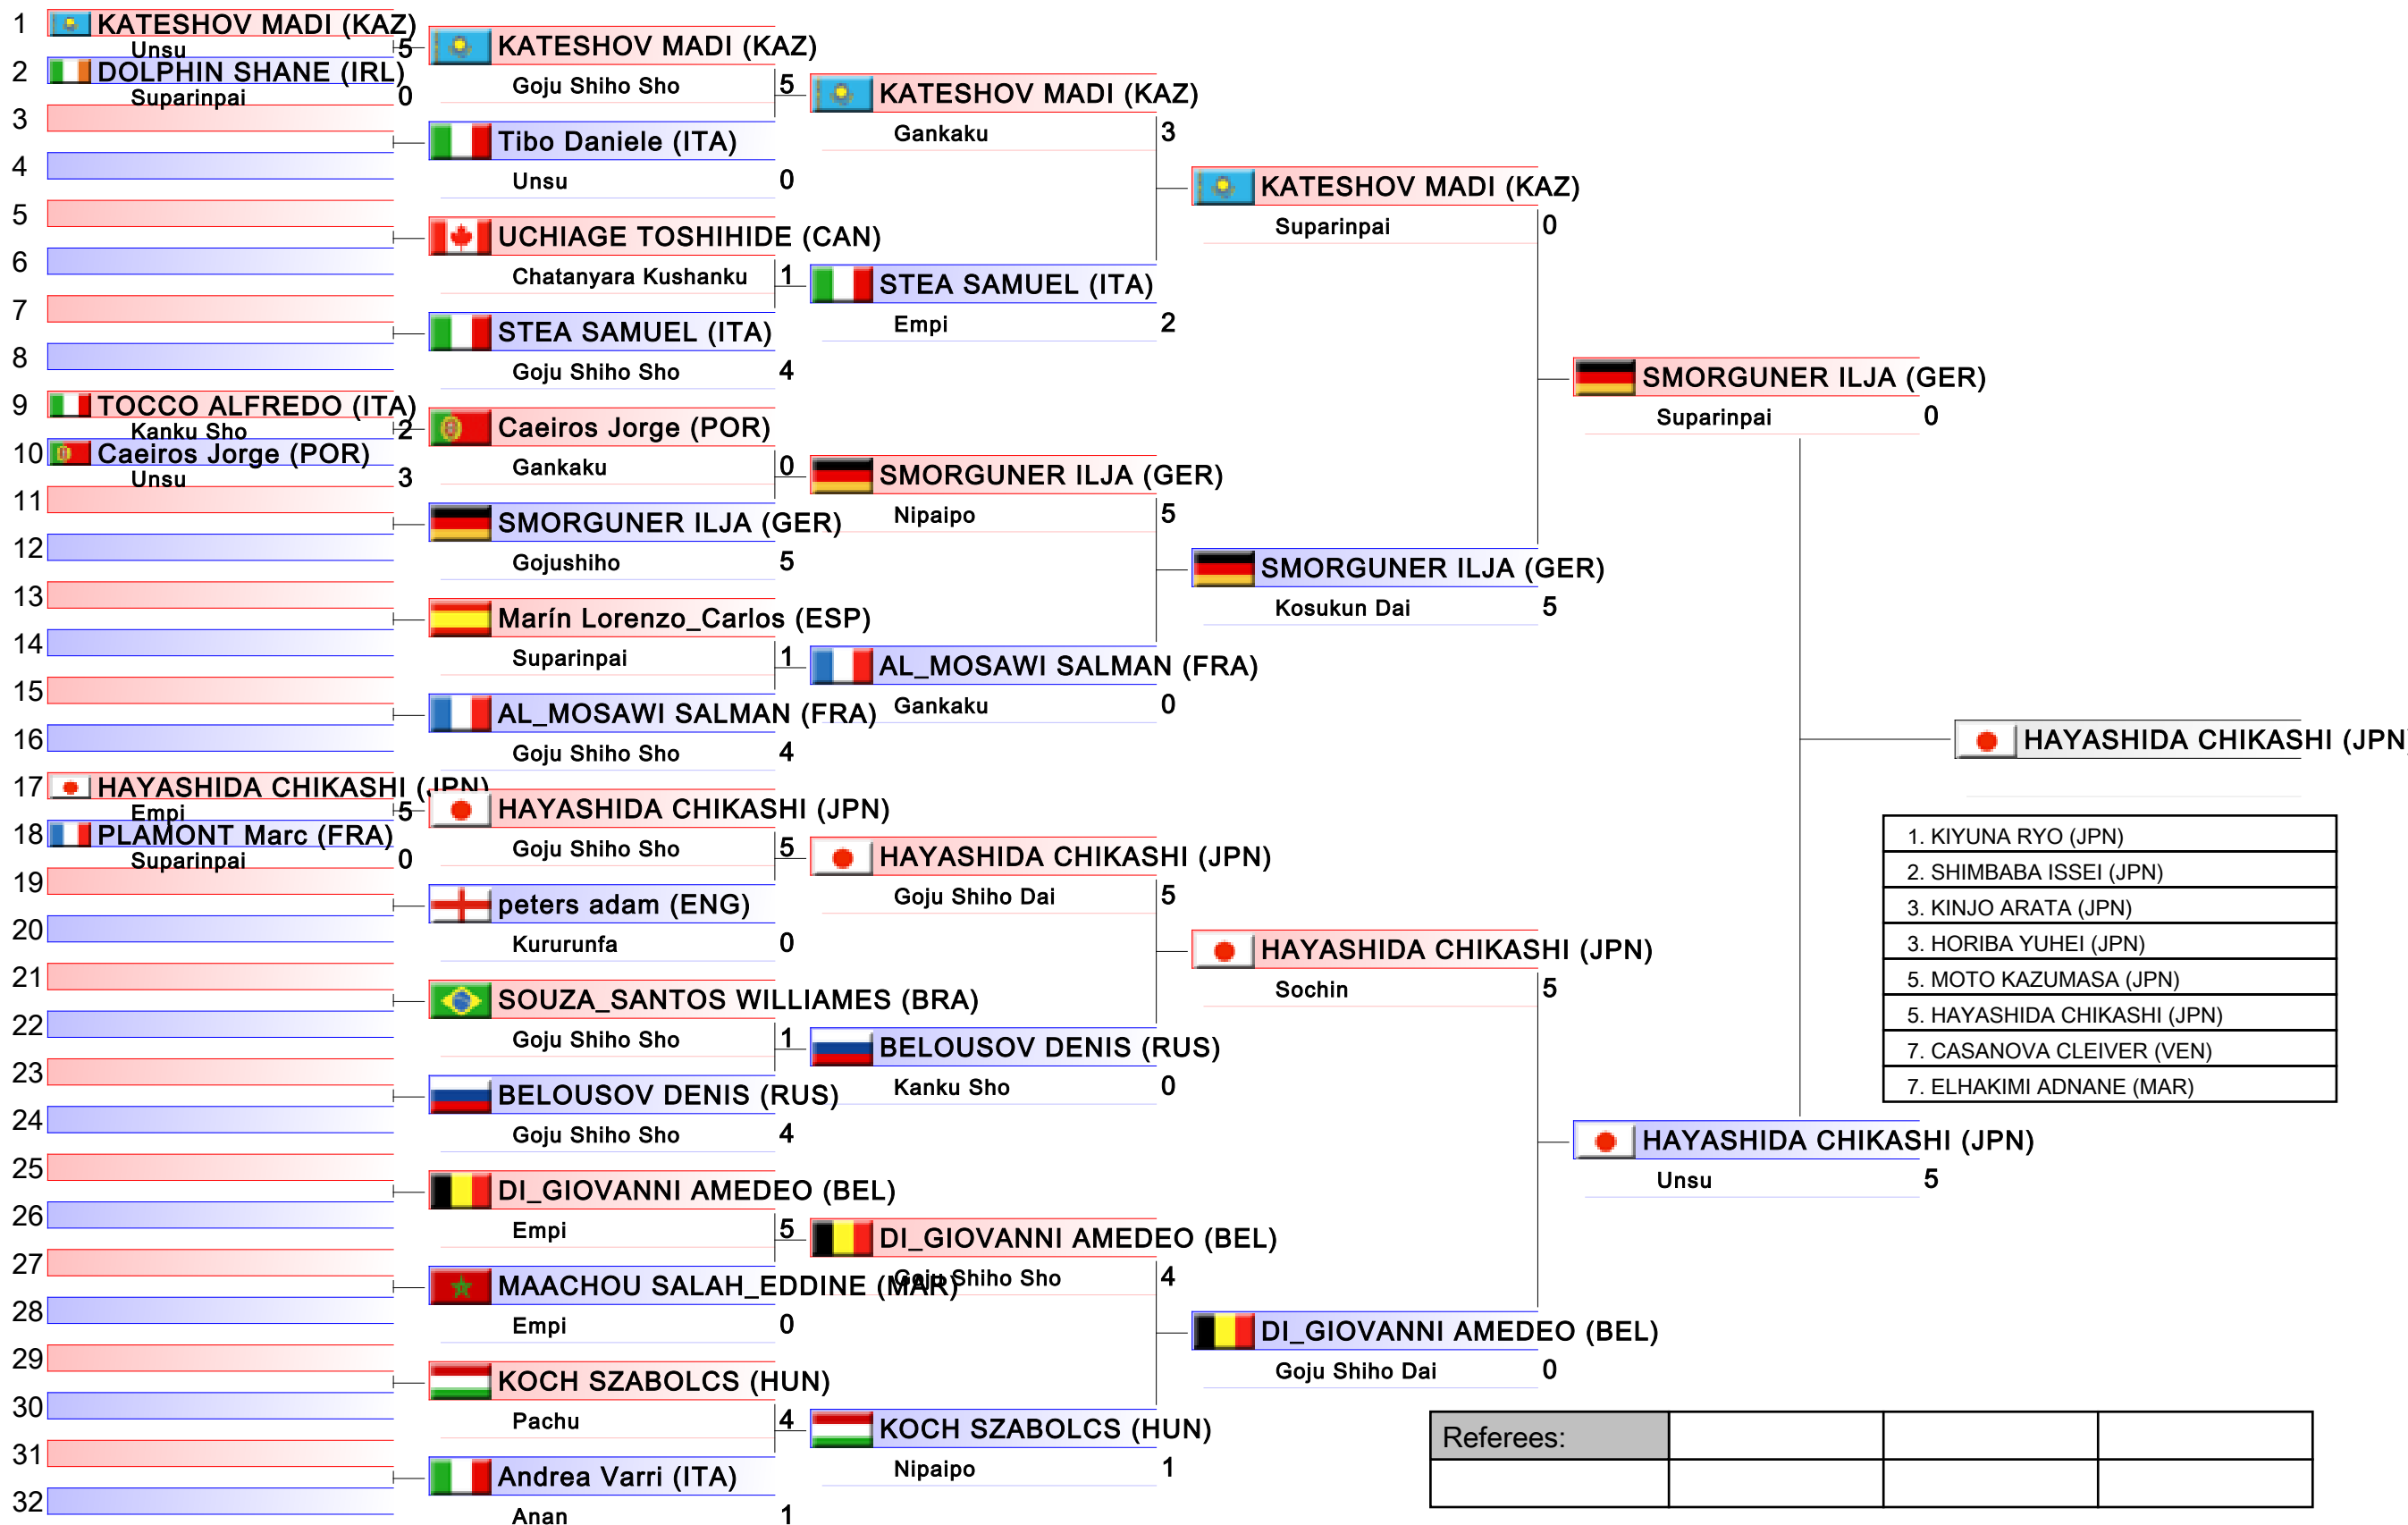

Male Kata

Karate1 Premier League - Paris 2017, 82, avenue Georges-Lafont, 75016 Paris, FRA

Tatami

Pool
5/8

Referees: