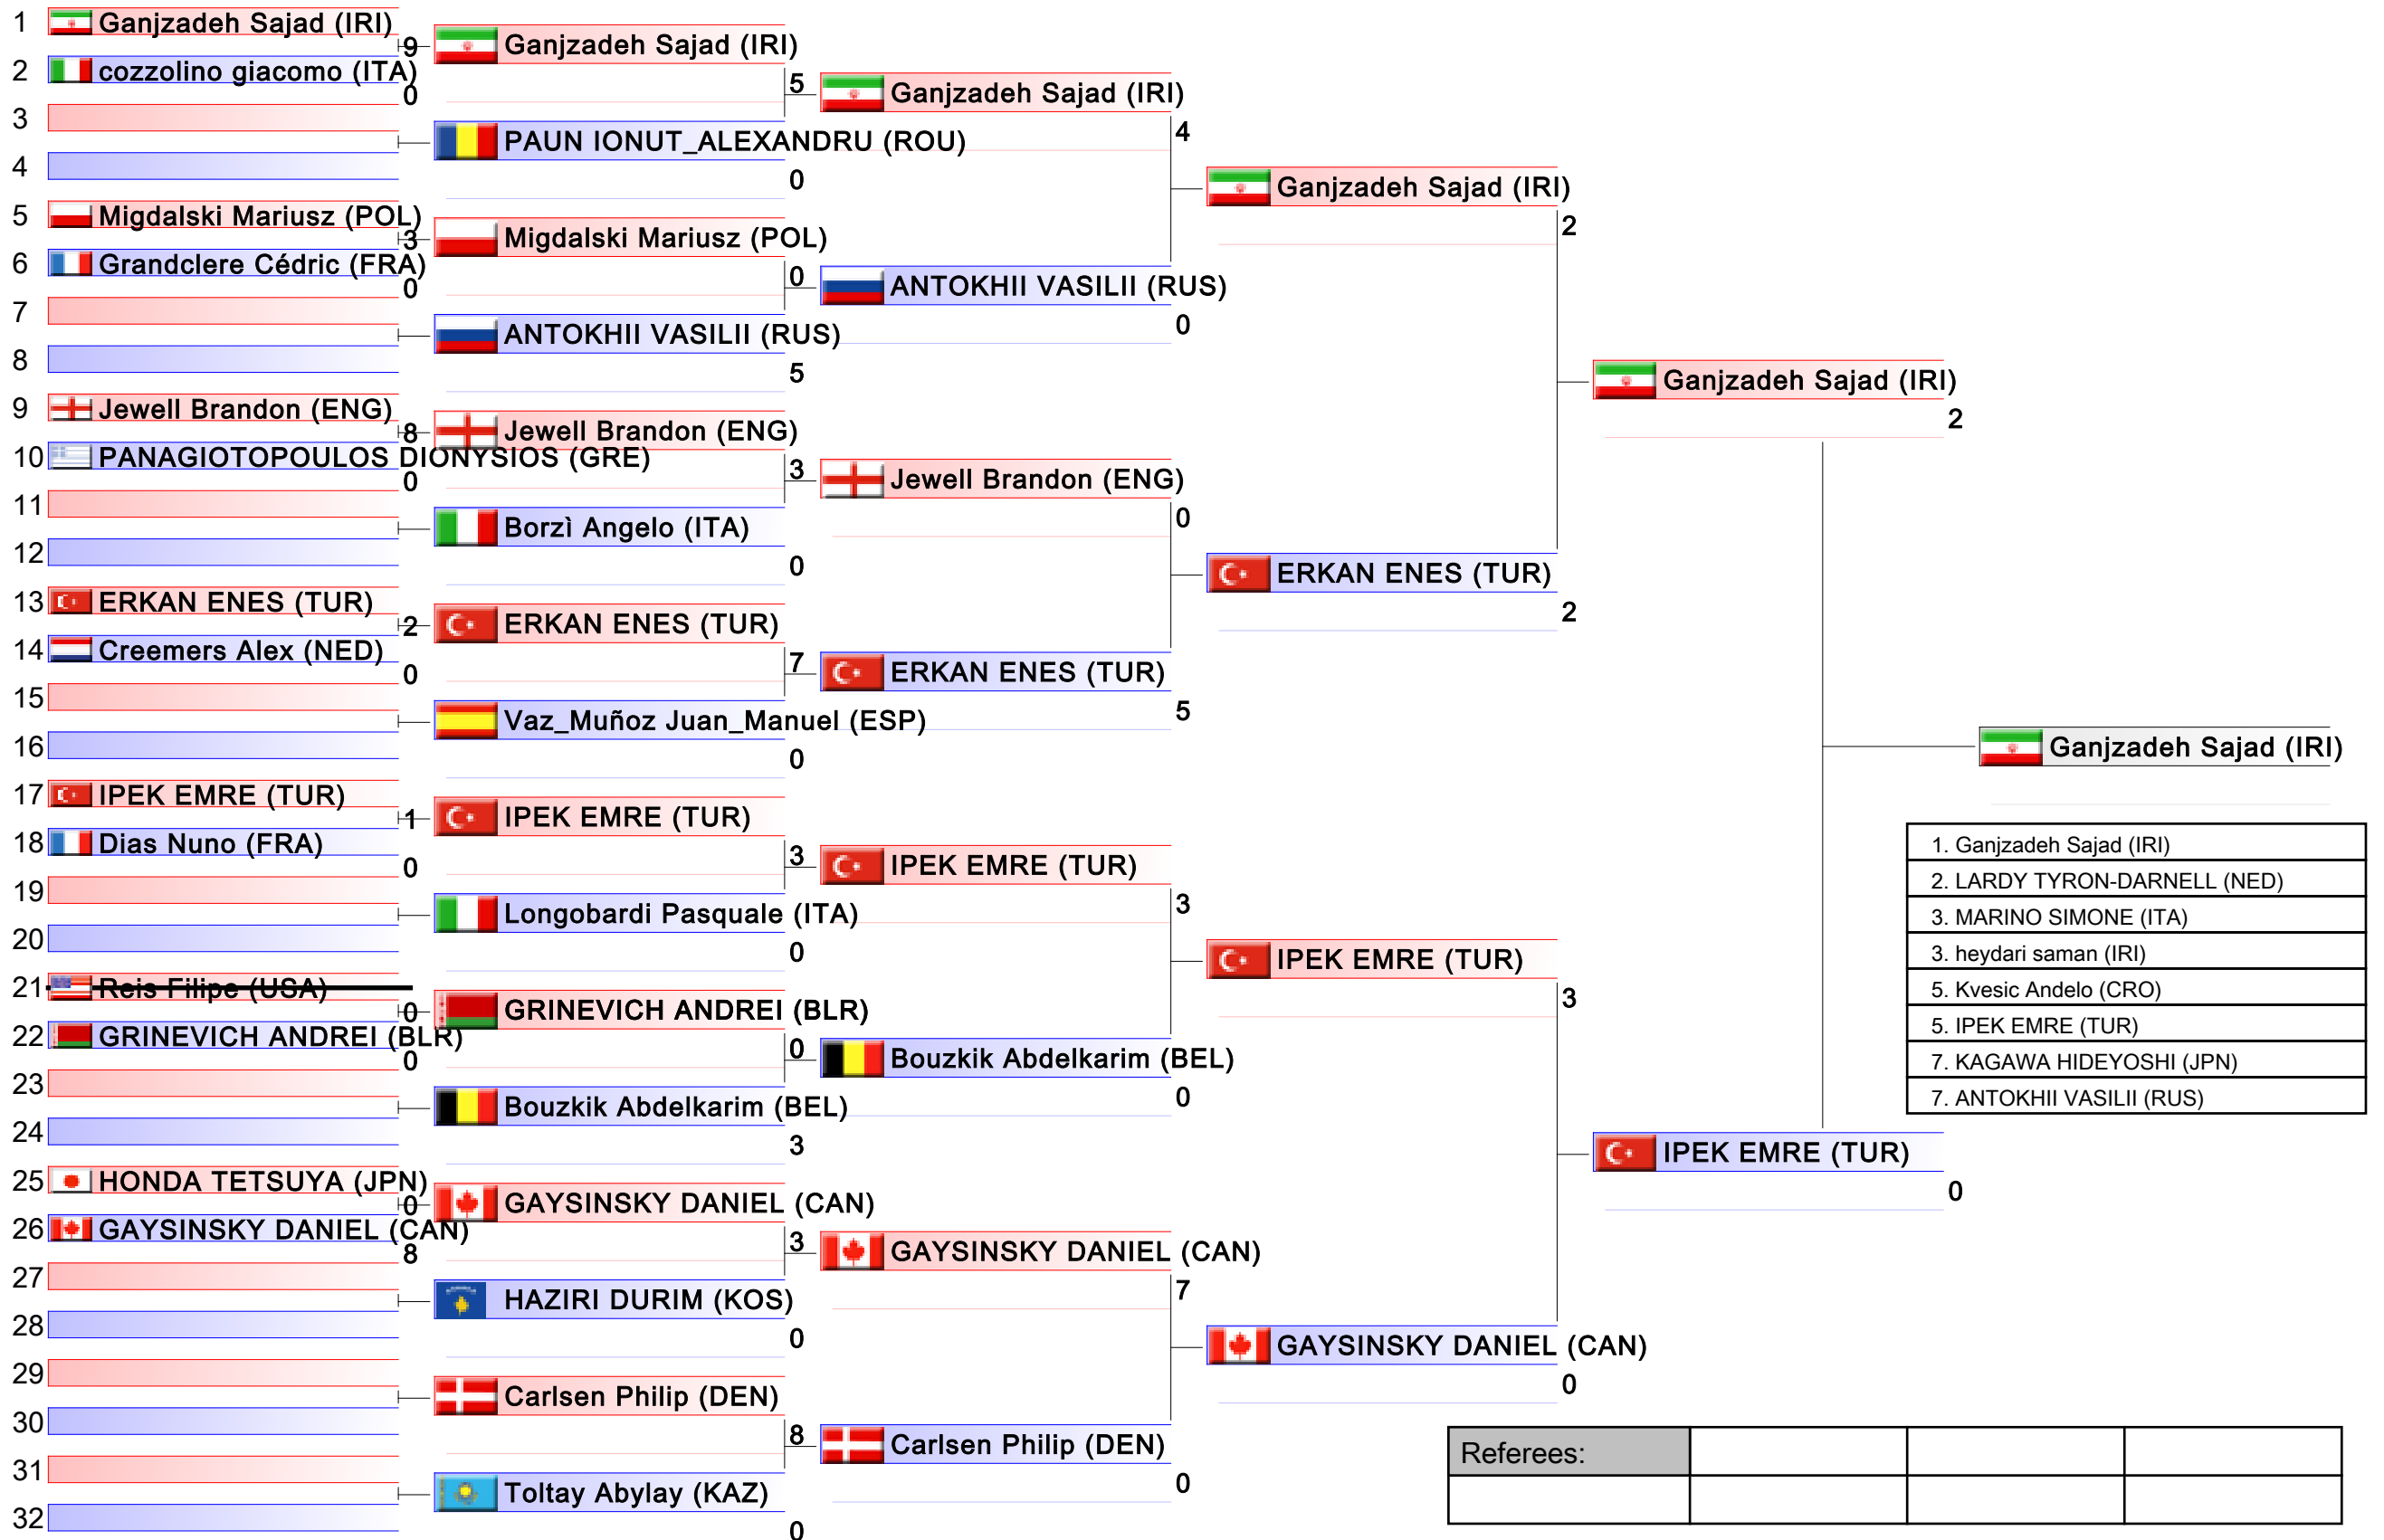

Tatami

Pool
3/4

Male Kumite 84+ Kg

Karate1 Premier League - Paris 2017, 82, avenue Georges-Lafont, 75016 Paris, FRA

Tatami

Pool
4/4

Male Team Kata

Karate1 Premier League - Paris 2017, 82, avenue Georges-Lafont, 75016 Paris, FRA