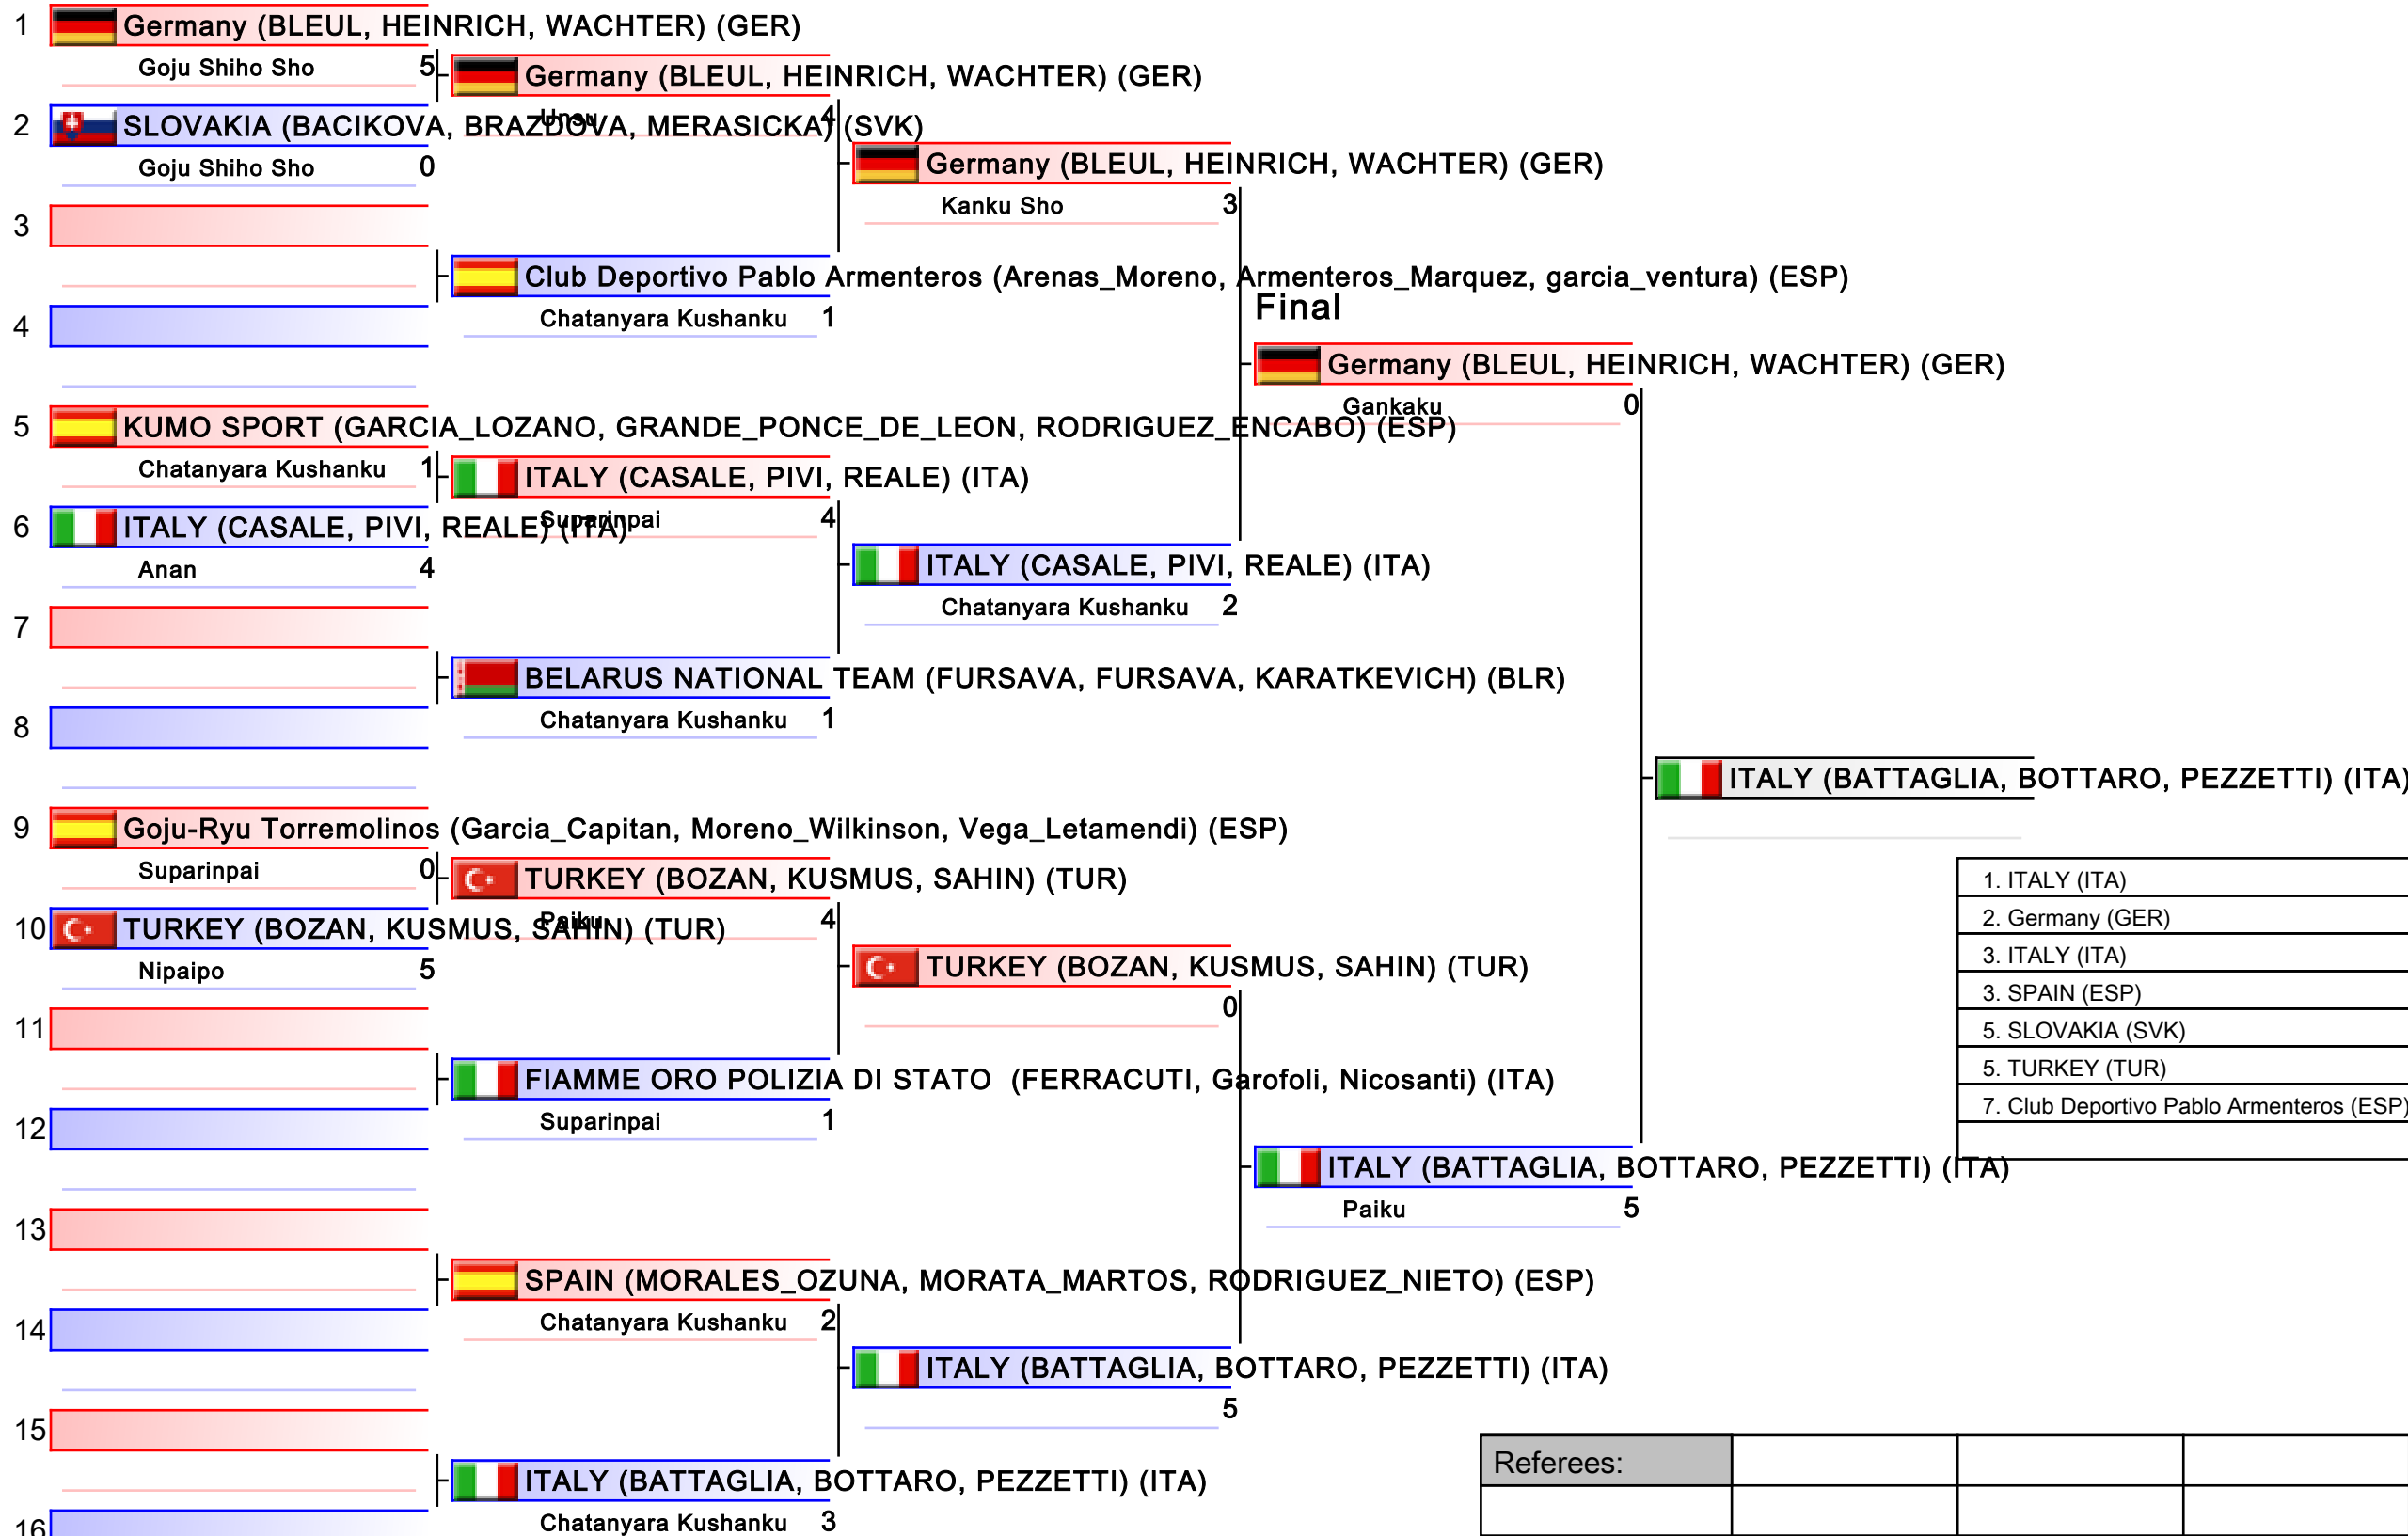

Female Team Kata

Karate1 Premier League - Paris 2017, 82, avenue Georges-Lafont, 75016 Paris, FRA

Tatami

Pool
1/1

1. ITALY (ITA)
2. Germany (GER)
3. ITALY (ITA)
3. SPAIN (ESP)
5. SLOVAKIA (SVK)
5. TURKEY (TUR)
7. Club Deportivo Pablo Armenteros (ESP)

Referees: