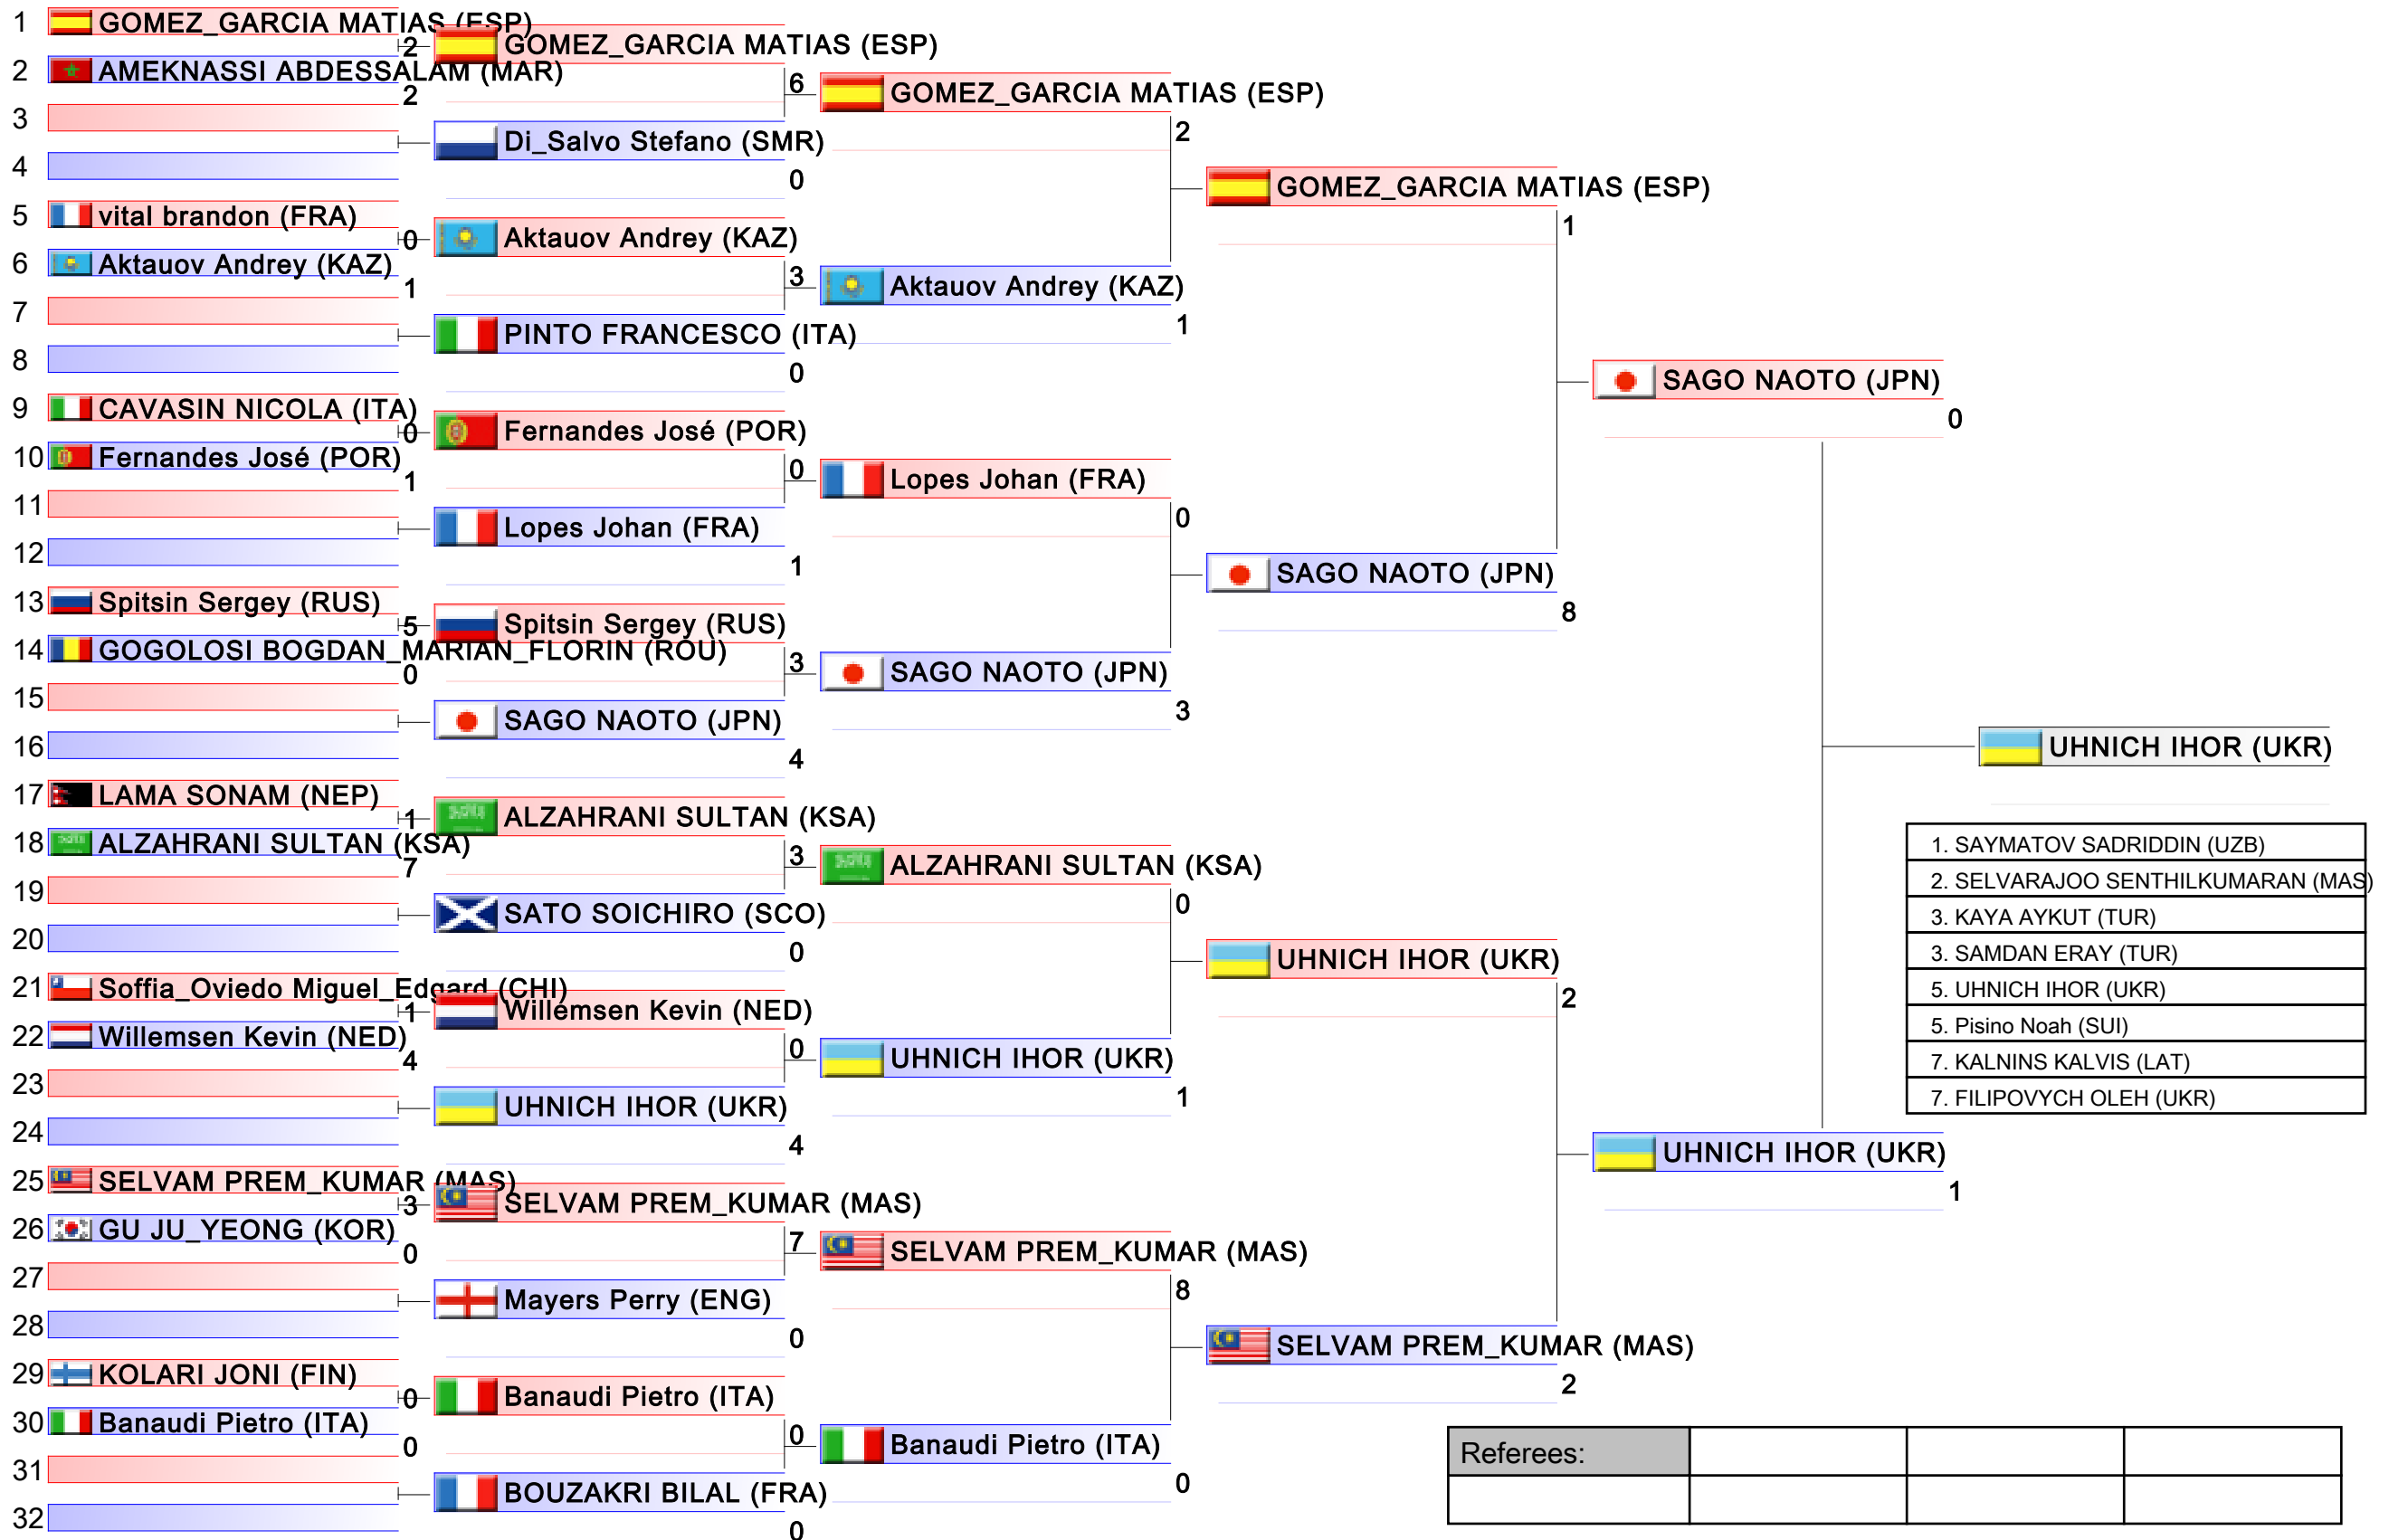

Male Kumite -60 Kg

Karate1 Premier League - Paris 2017, 82, avenue Georges-Lafont, 75016 Paris, FRA

Tatami

Pool
2/4