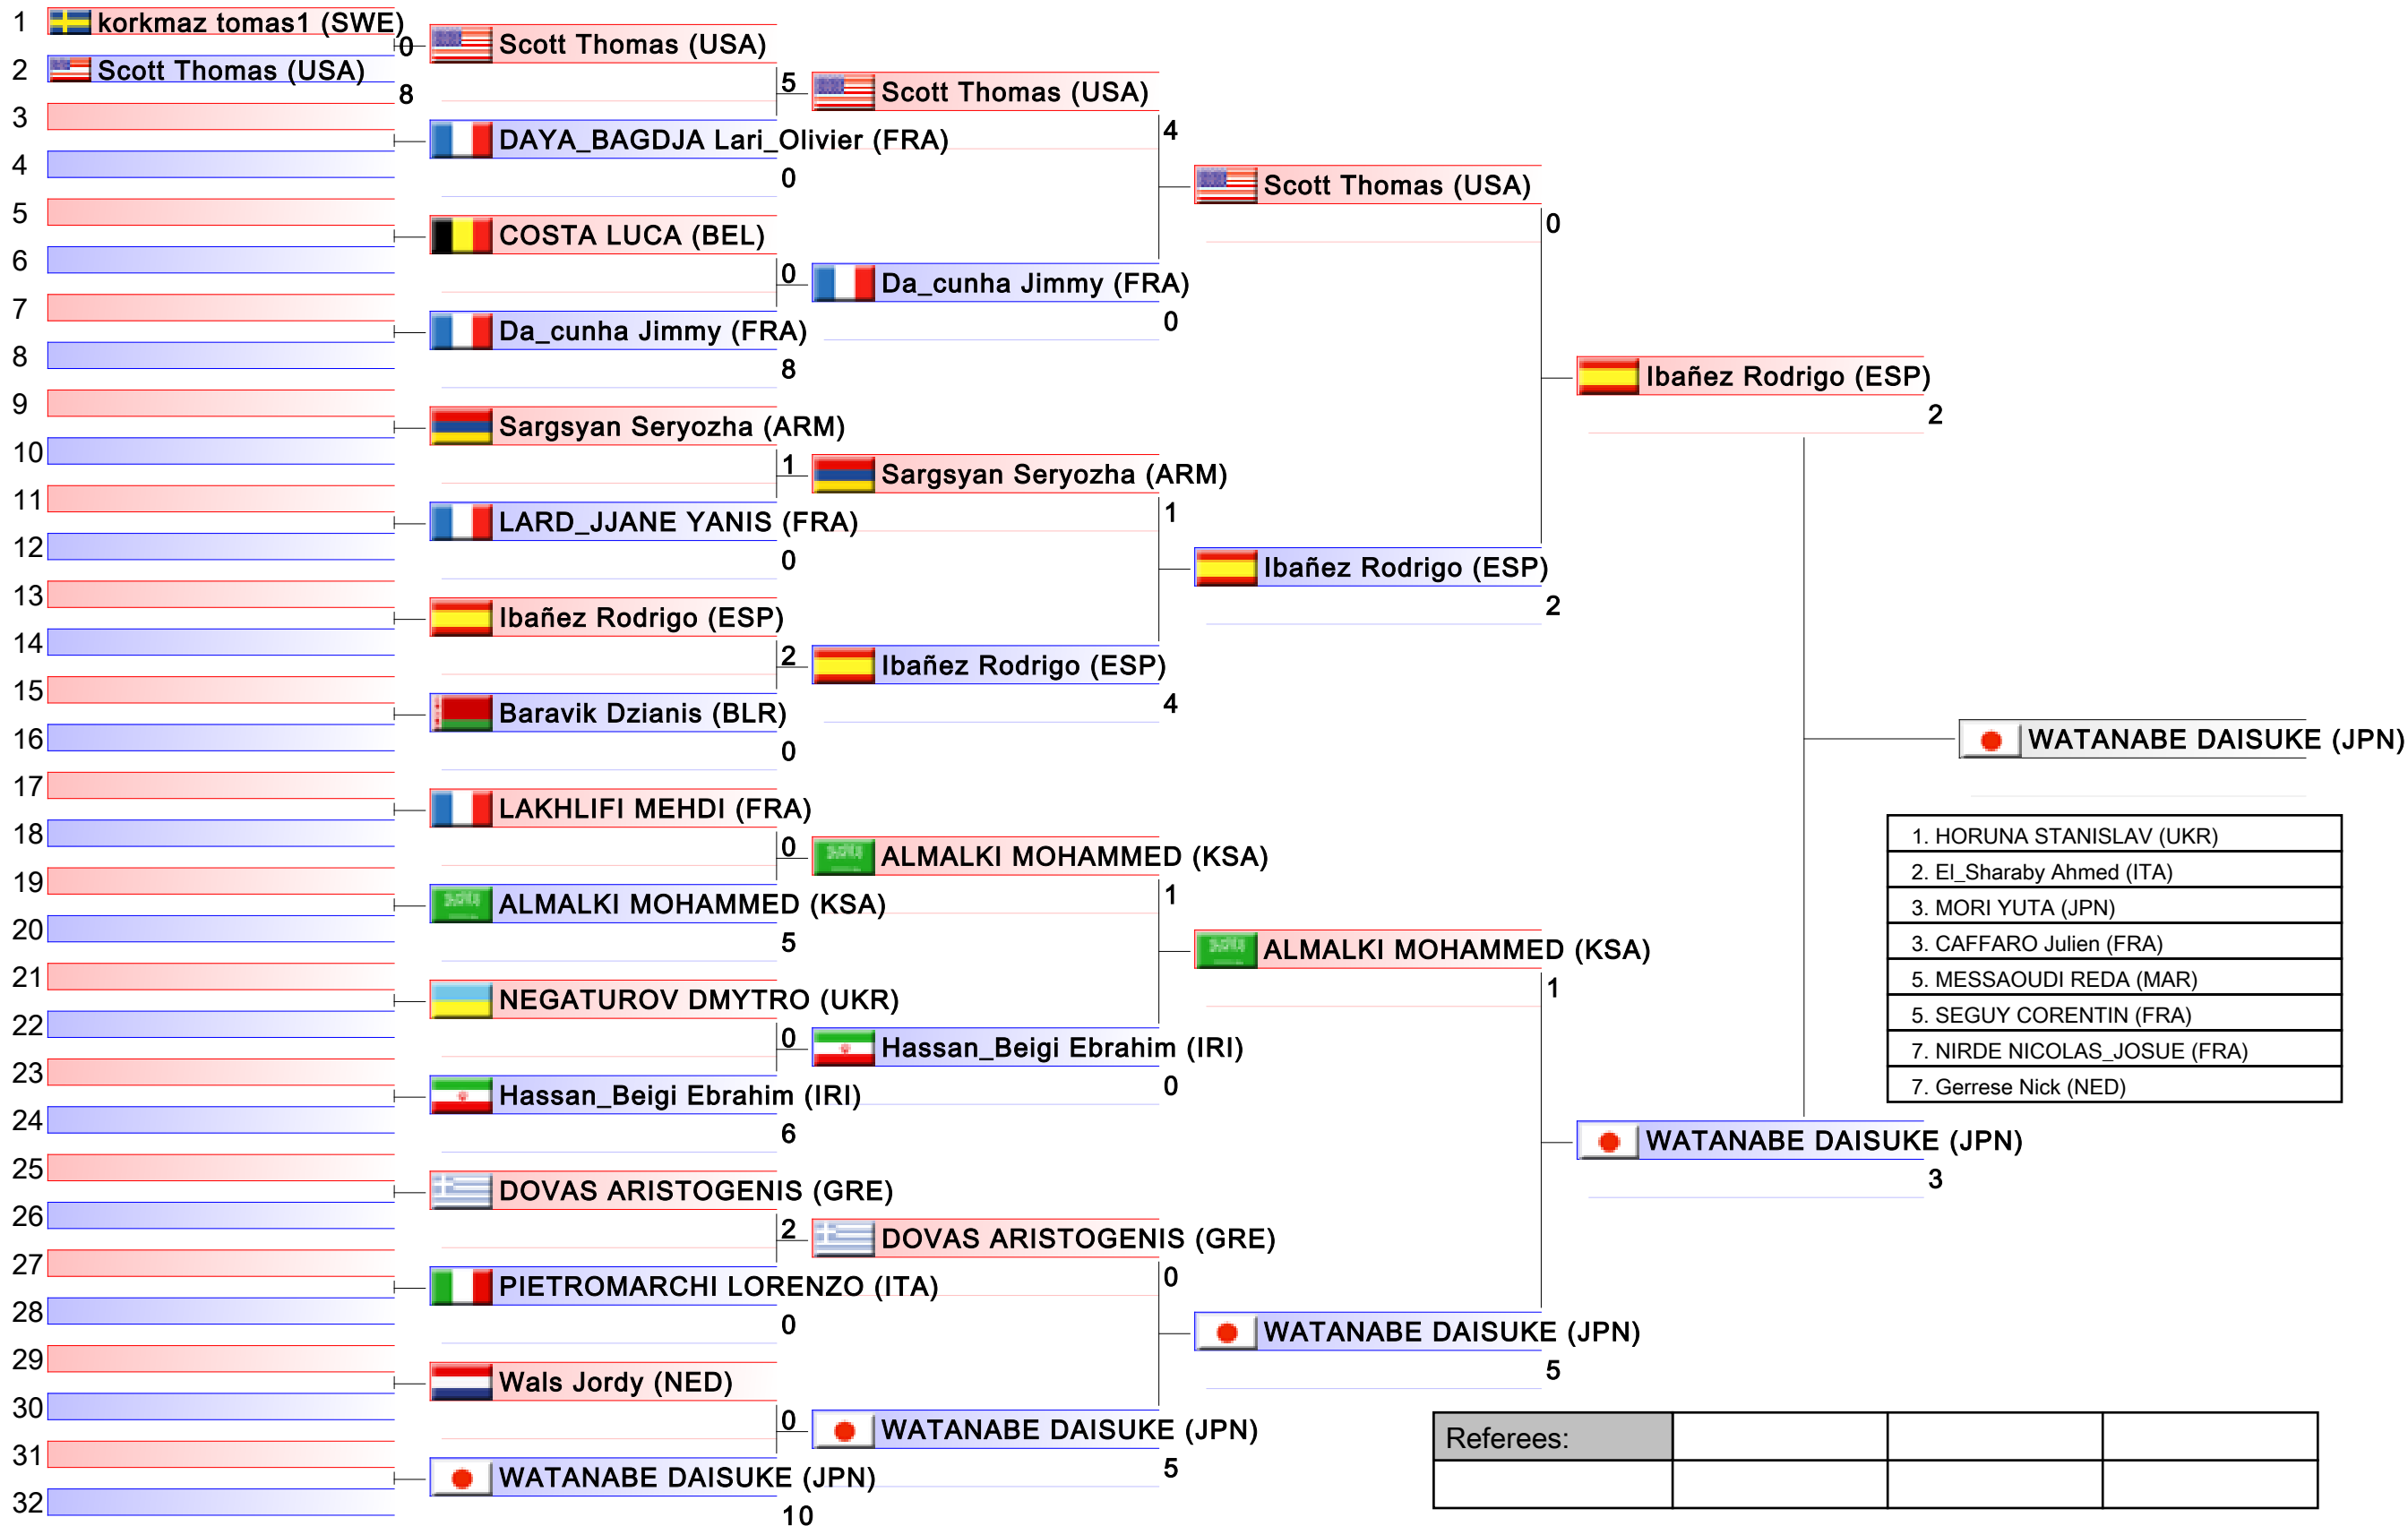

Male Kumite -75 Kg

Karate1 Premier League - Paris 2017, 82, avenue Georges-Lafont, 75016 Paris, FRA

Tatami

Pool
5/8