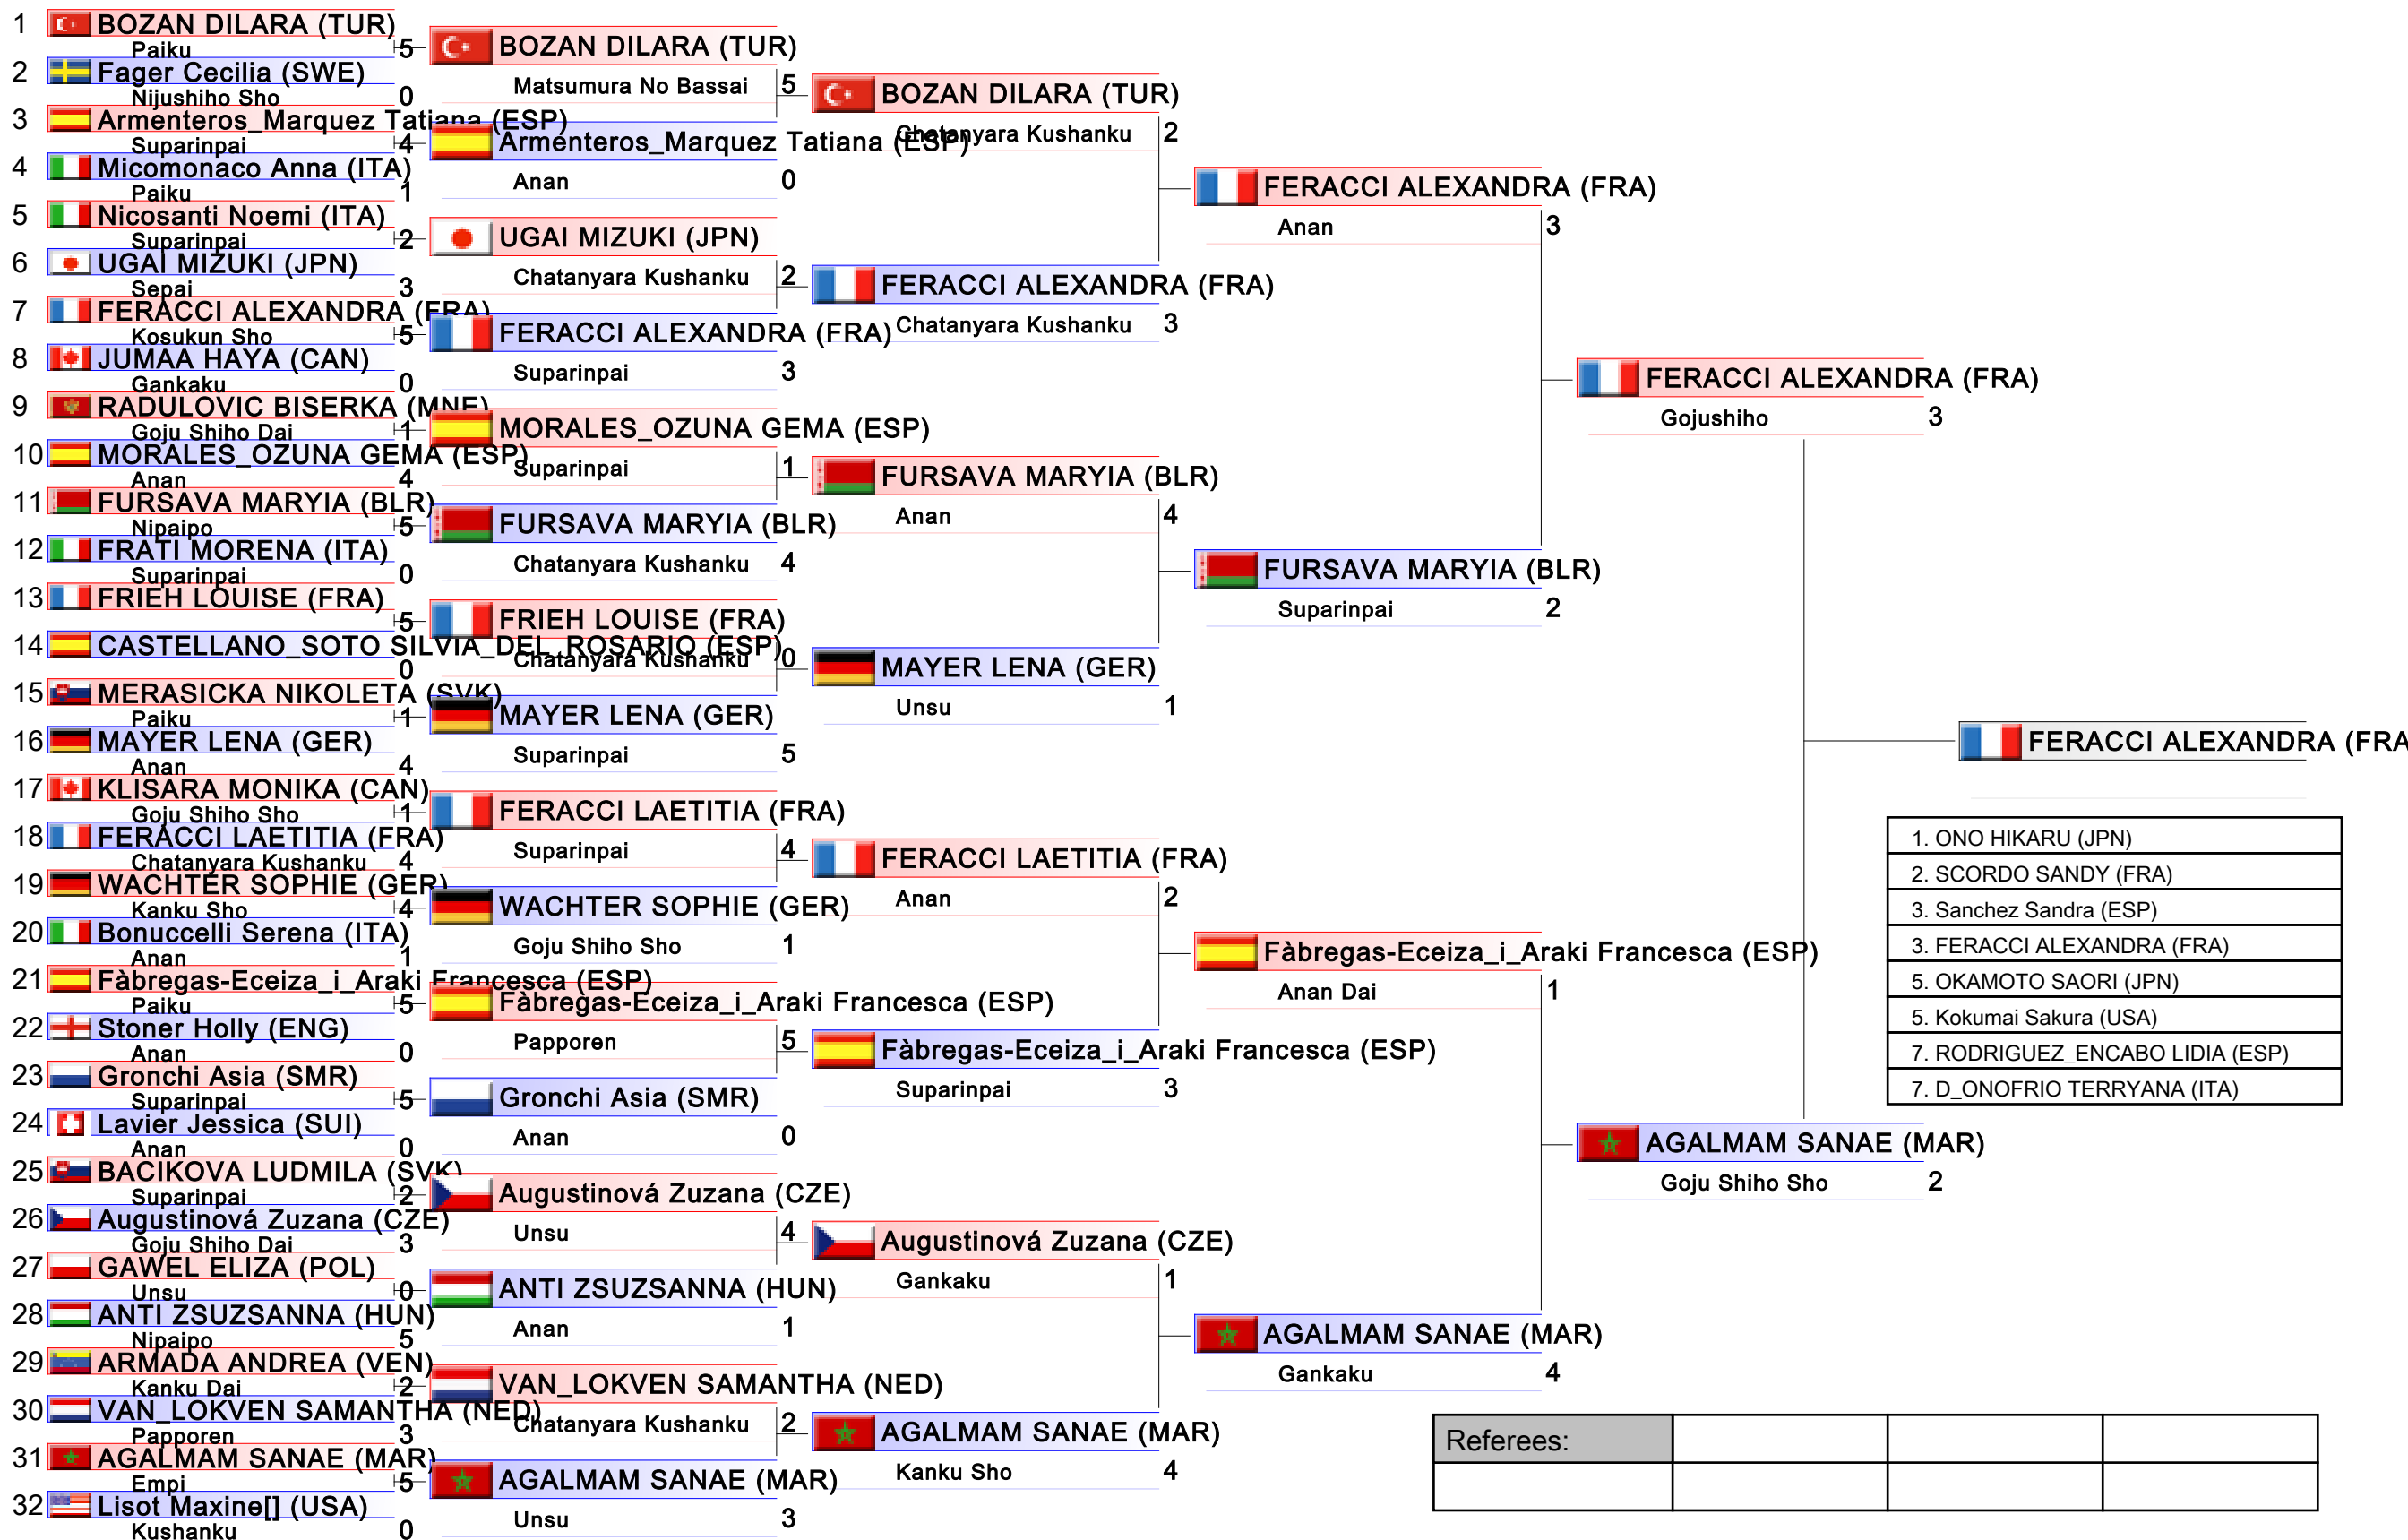

Female Kata

Karate1 Premier League - Paris 2017, 82, avenue Georges-Lafont, 75016 Paris, FRA

Tatami

Pool
4/4