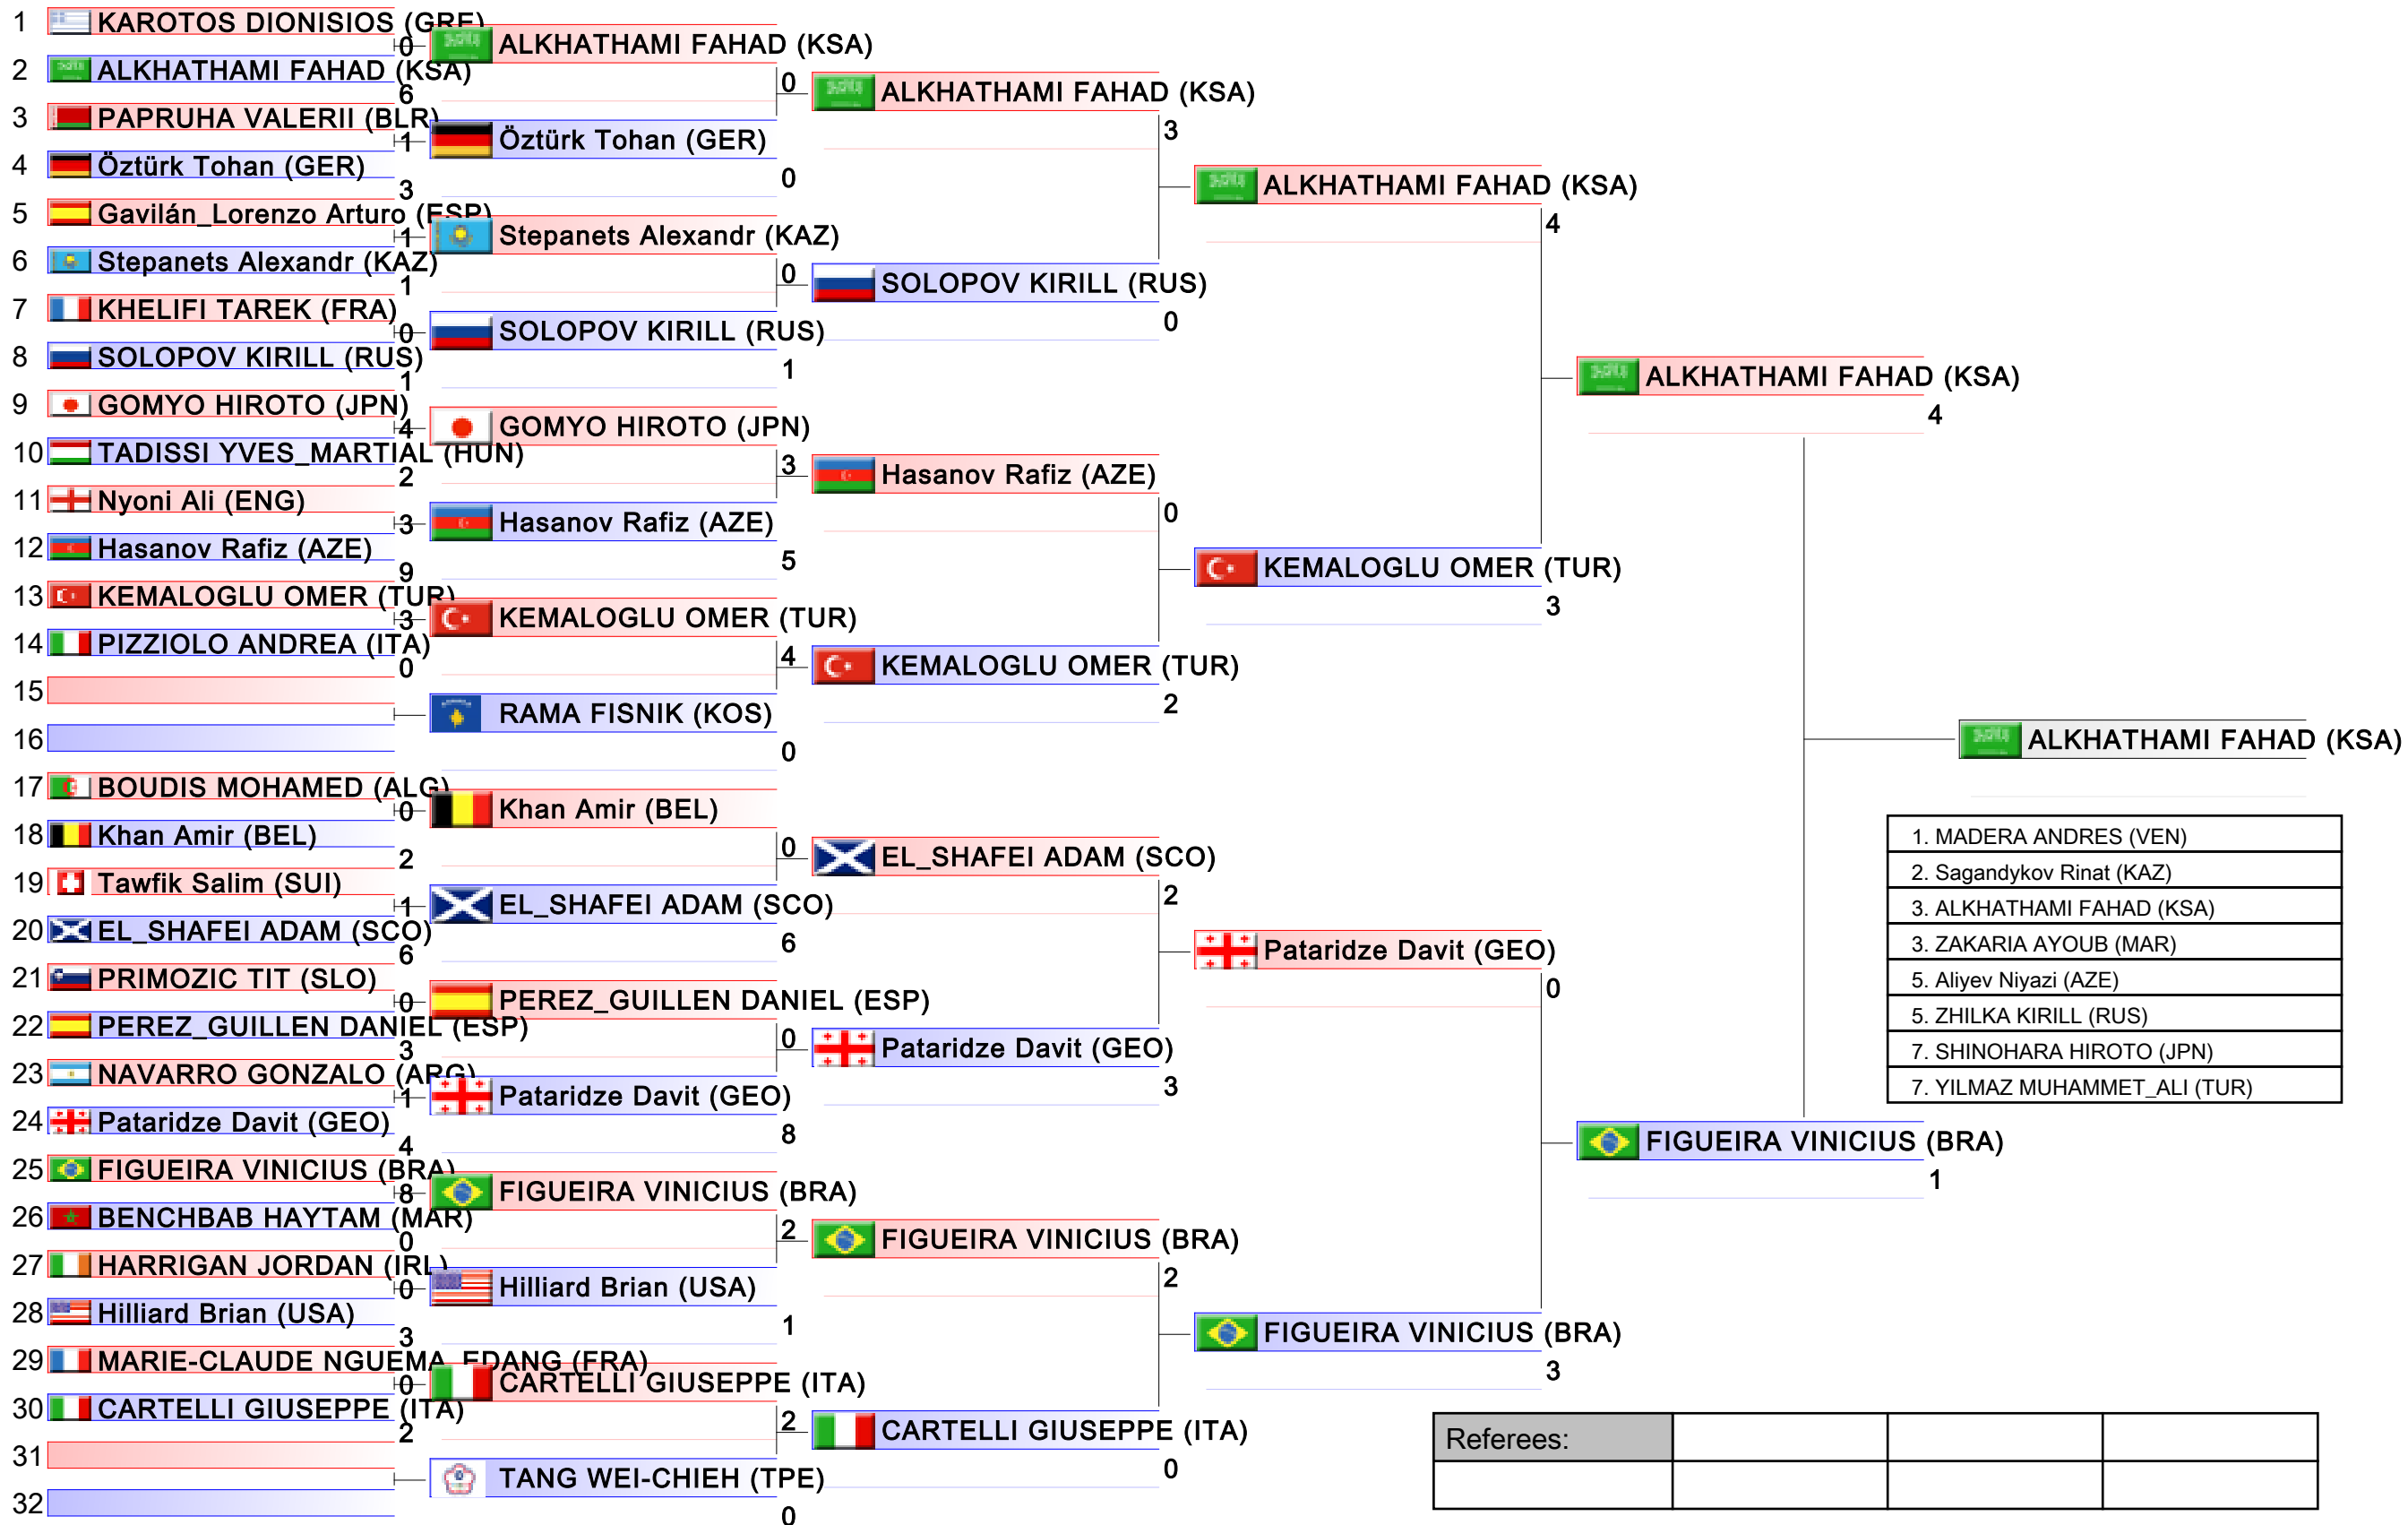

Tatami

Pool
1/4

Male Kumite -67 Kg

Karate1 Premier League - Paris 2017, 82, avenue Georges-Lafont, 75016 Paris, FRA

Tatami

Pool
2/4

Male Kumite -67 Kg

Karate1 Premier League - Paris 2017, 82, avenue Georges-Lafont, 75016 Paris, FRA