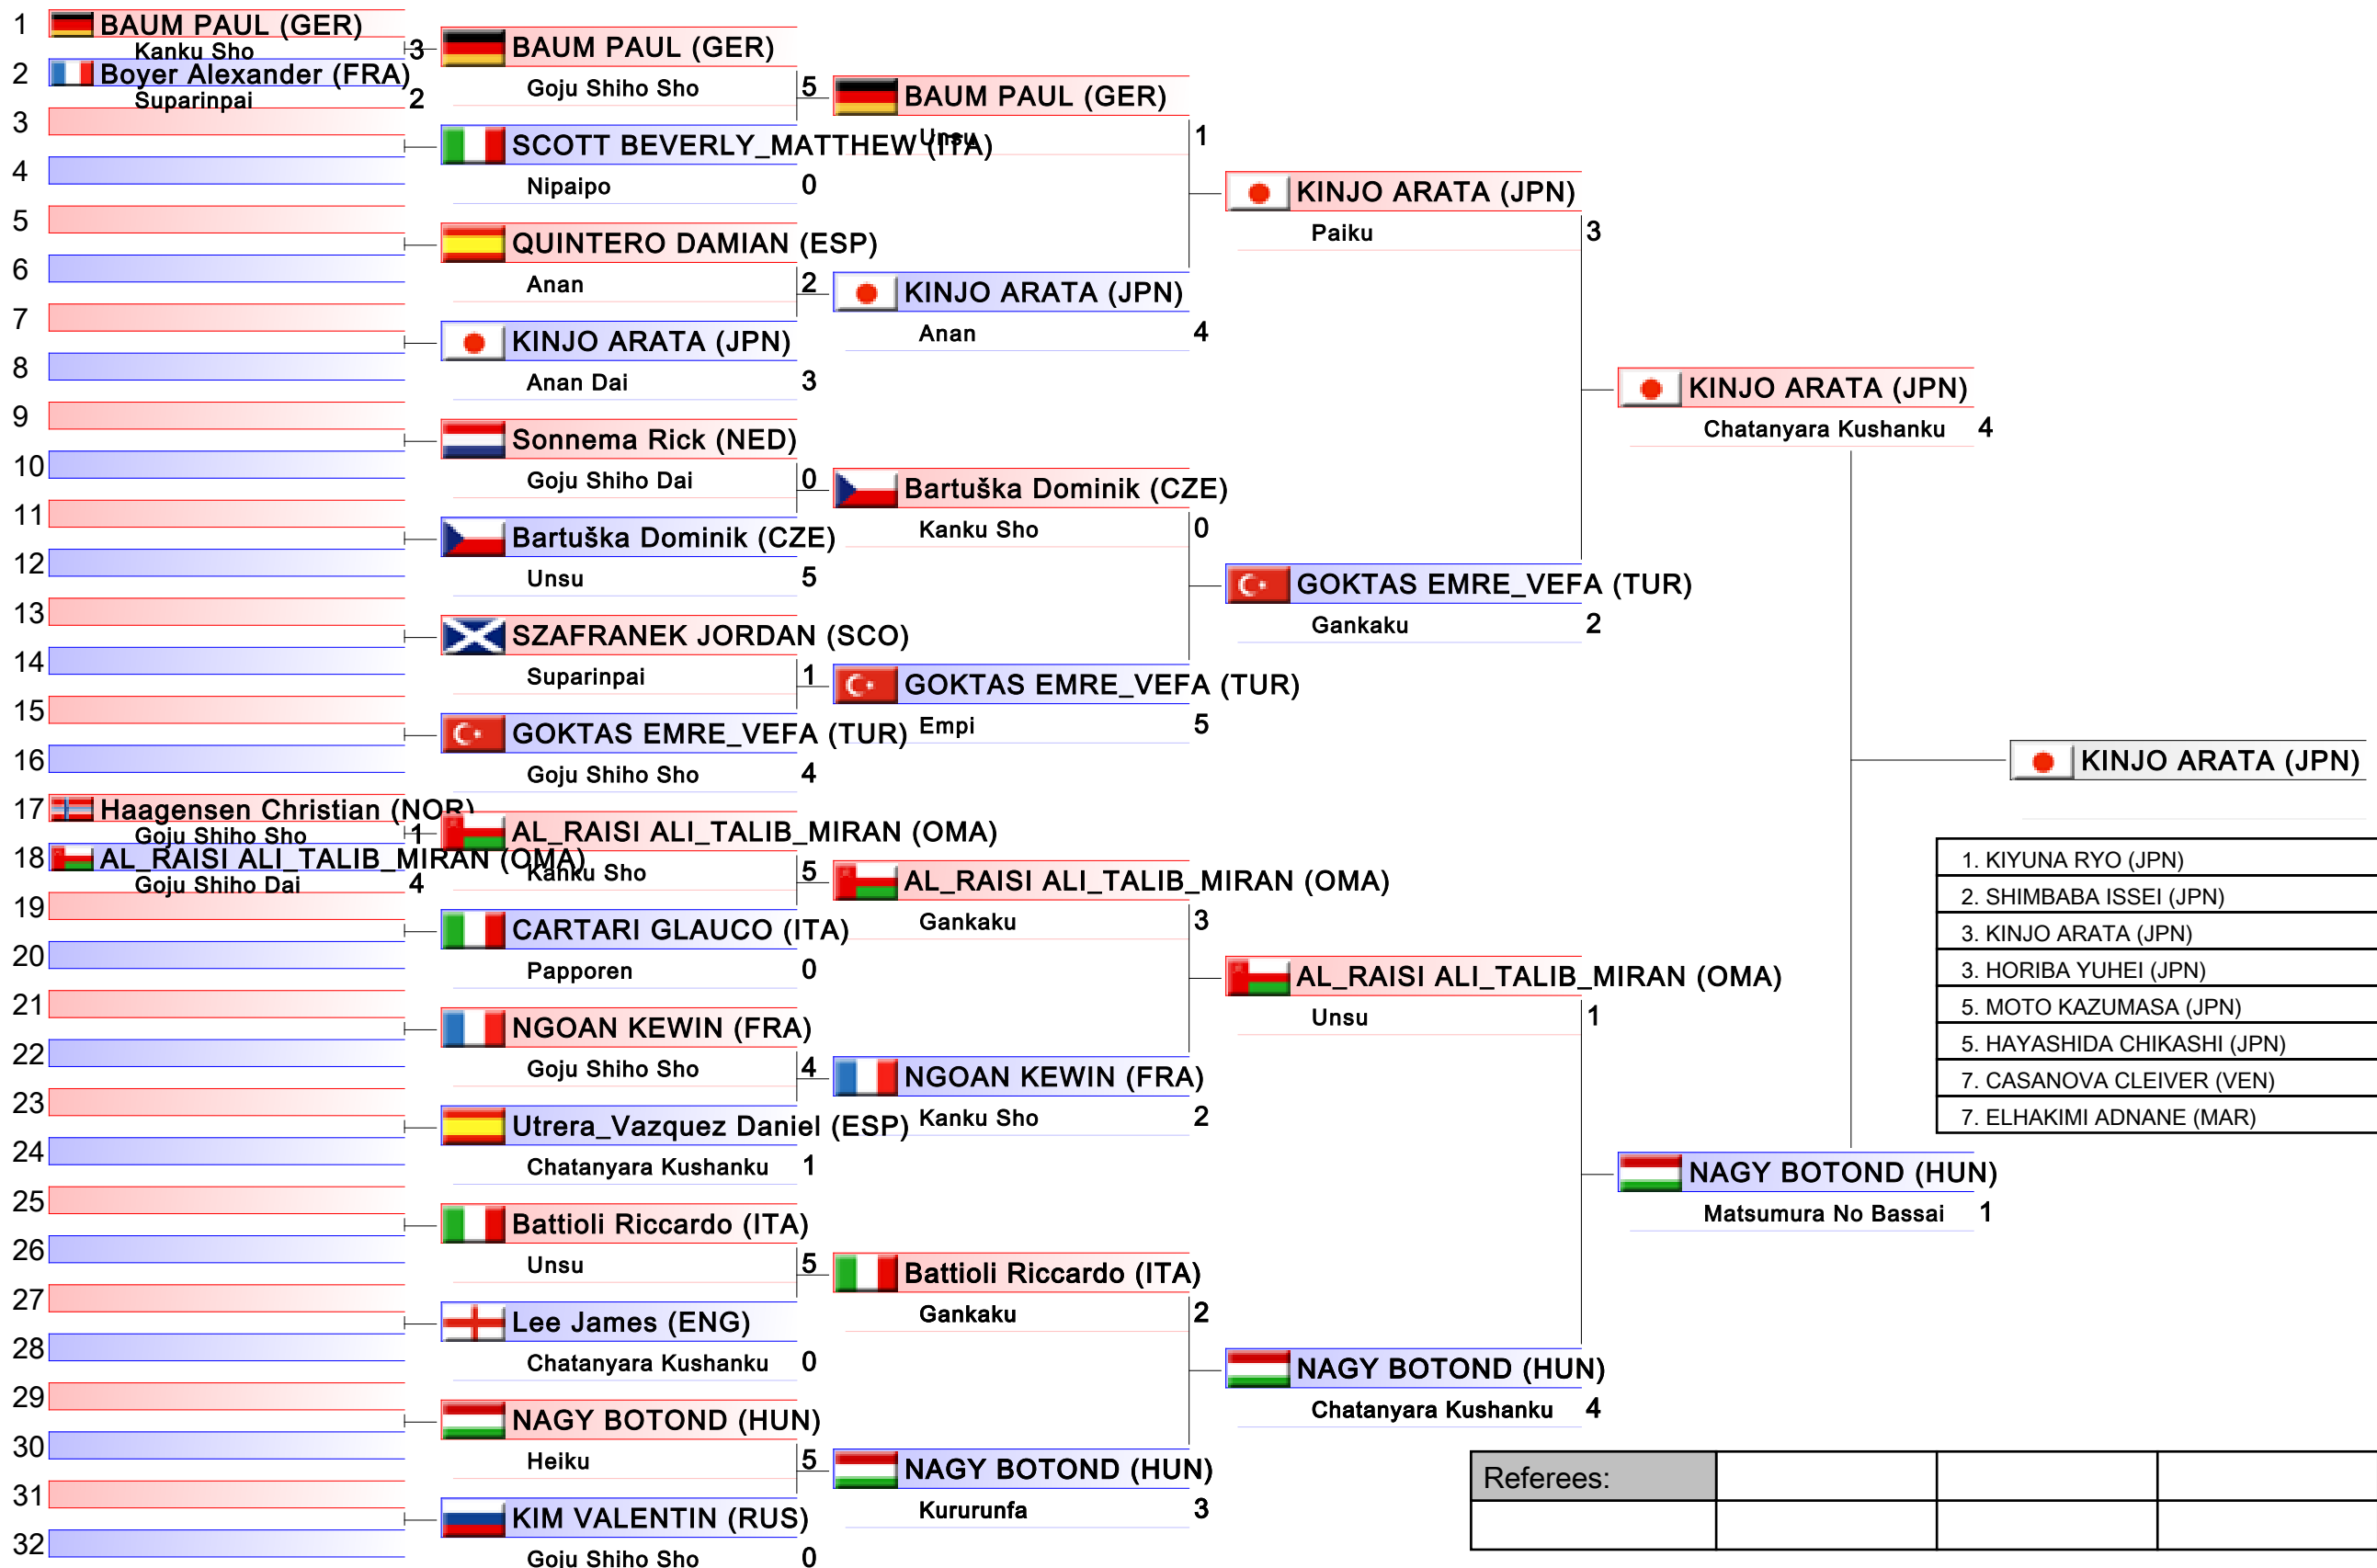

Male Kata

Karate1 Premier League - Paris 2017, 82, avenue Georges-Lafont, 75016 Paris, FRA

Tatami

Pool
2/8

Referees: