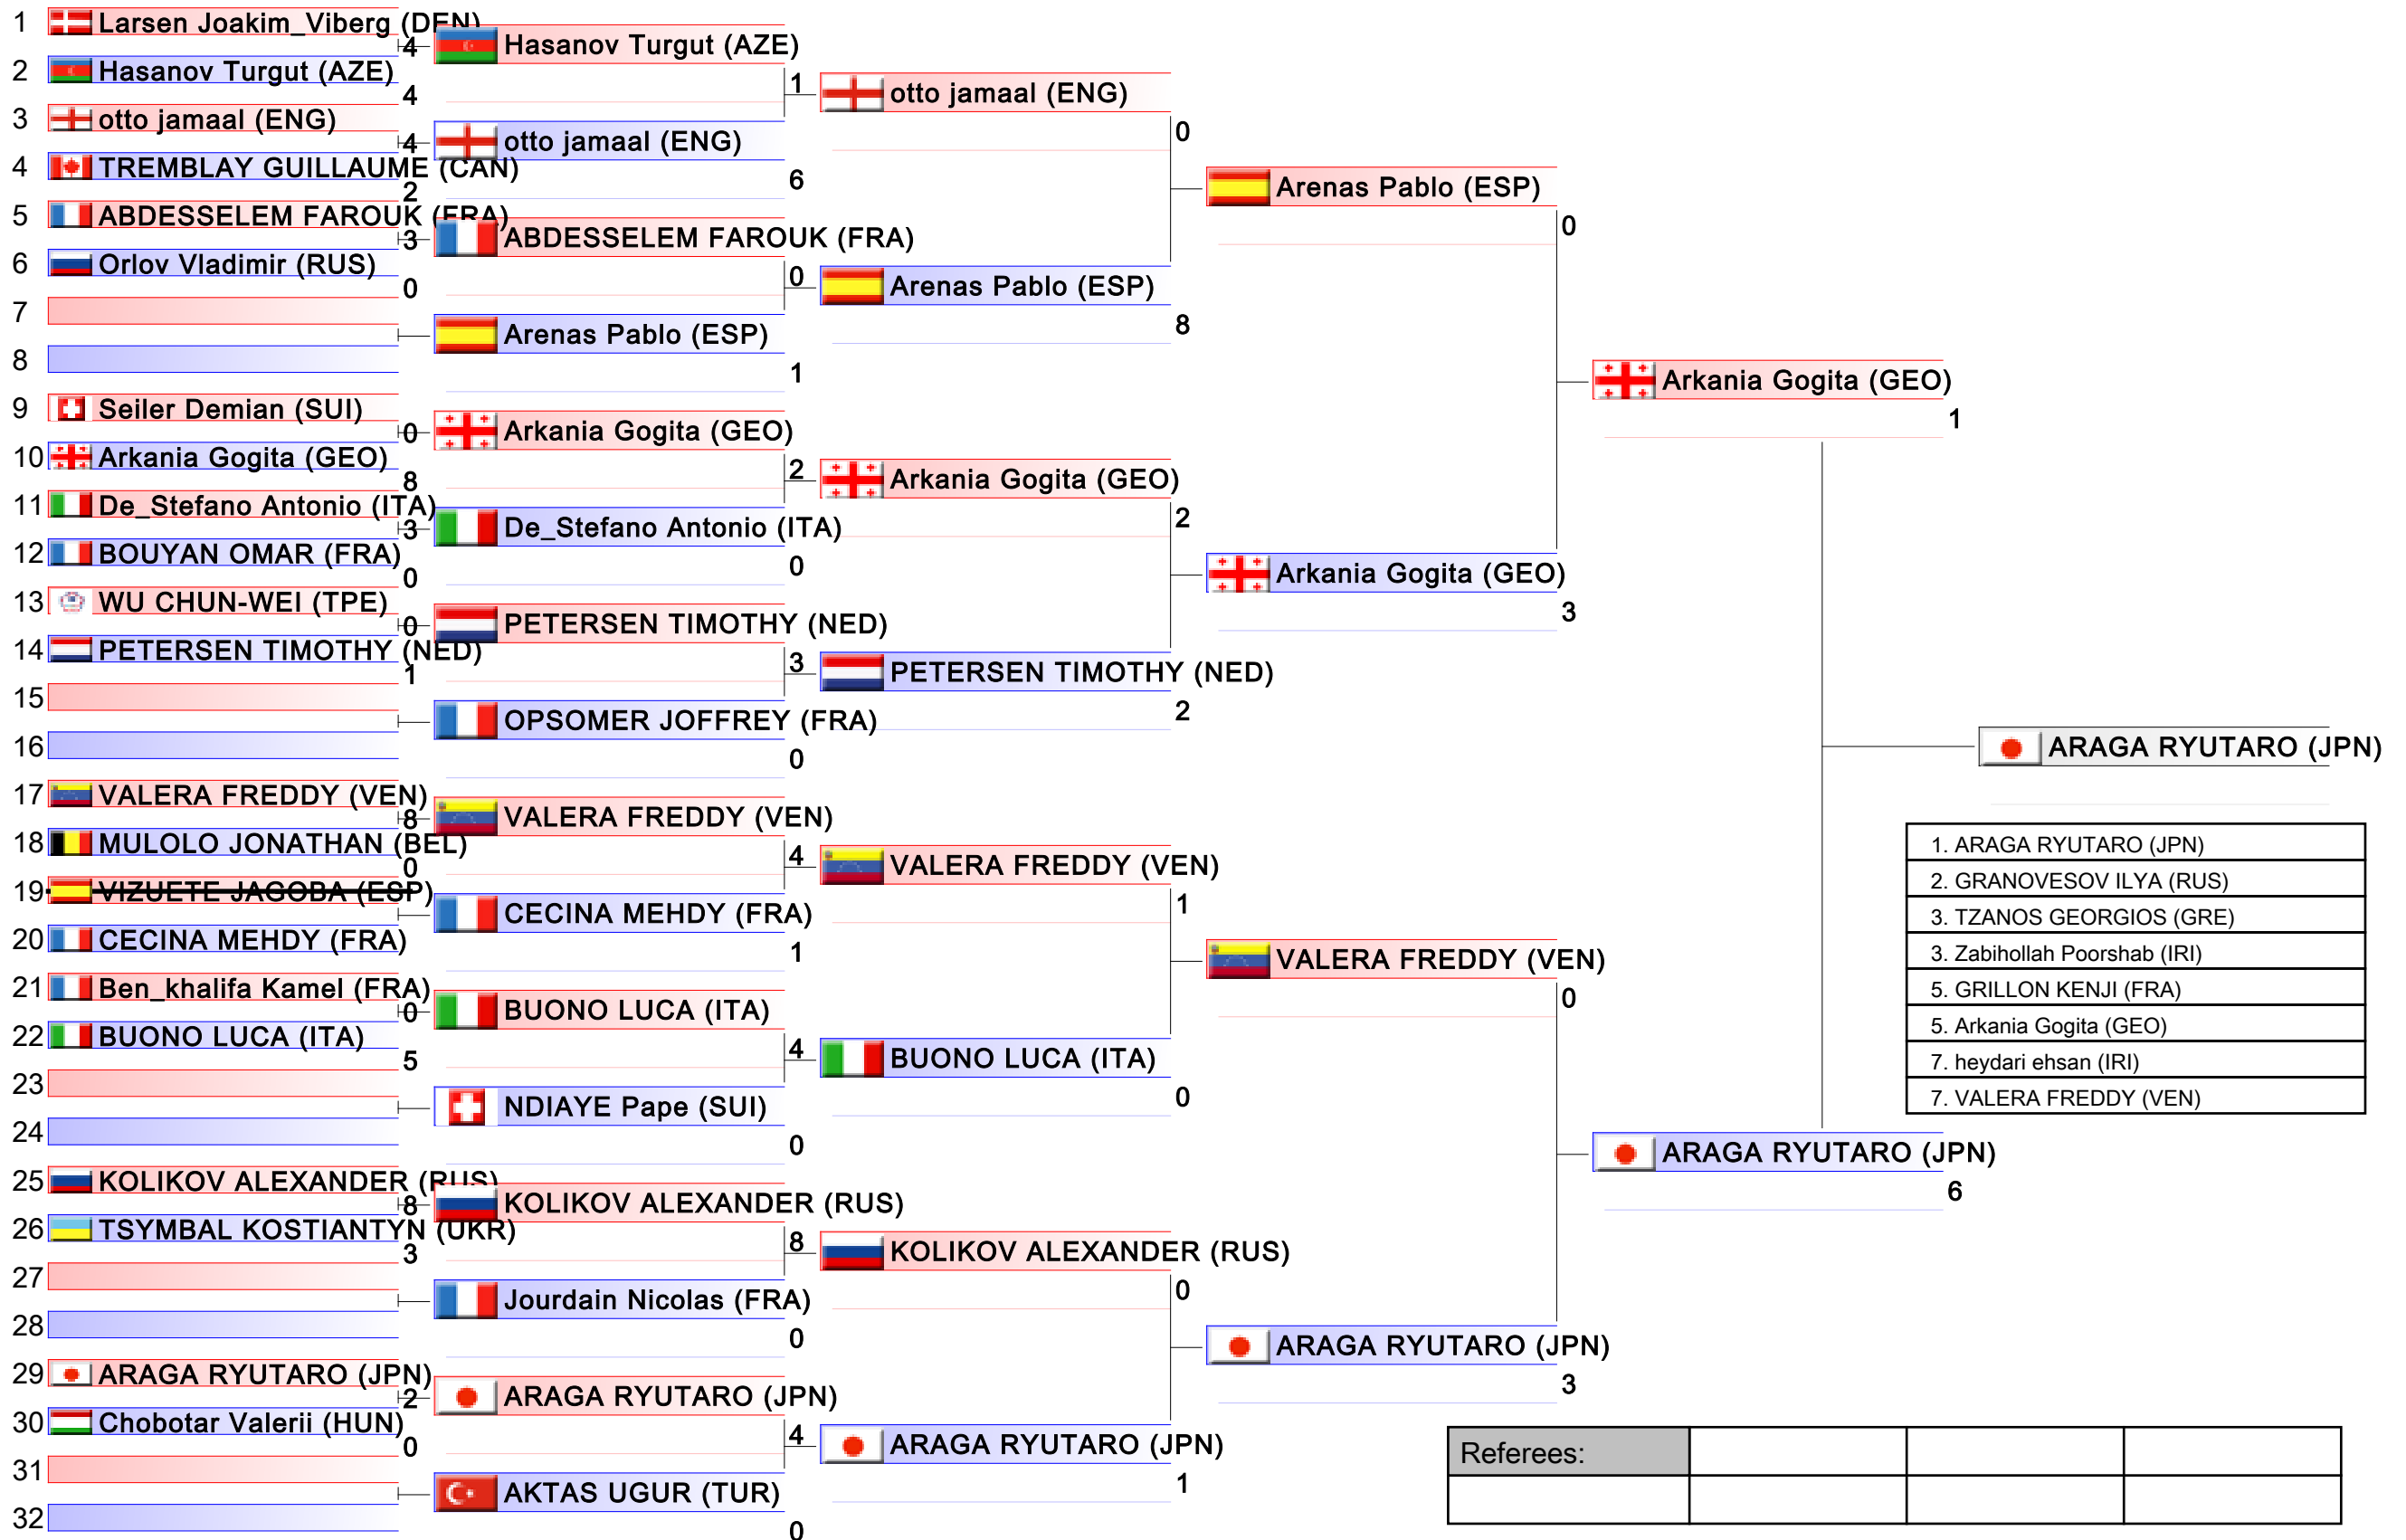

Male Kumite -84 Kg

Karate1 Premier League - Paris 2017, 82, avenue Georges-Lafont, 75016 Paris, FRA

Tatami

Pool
1/4