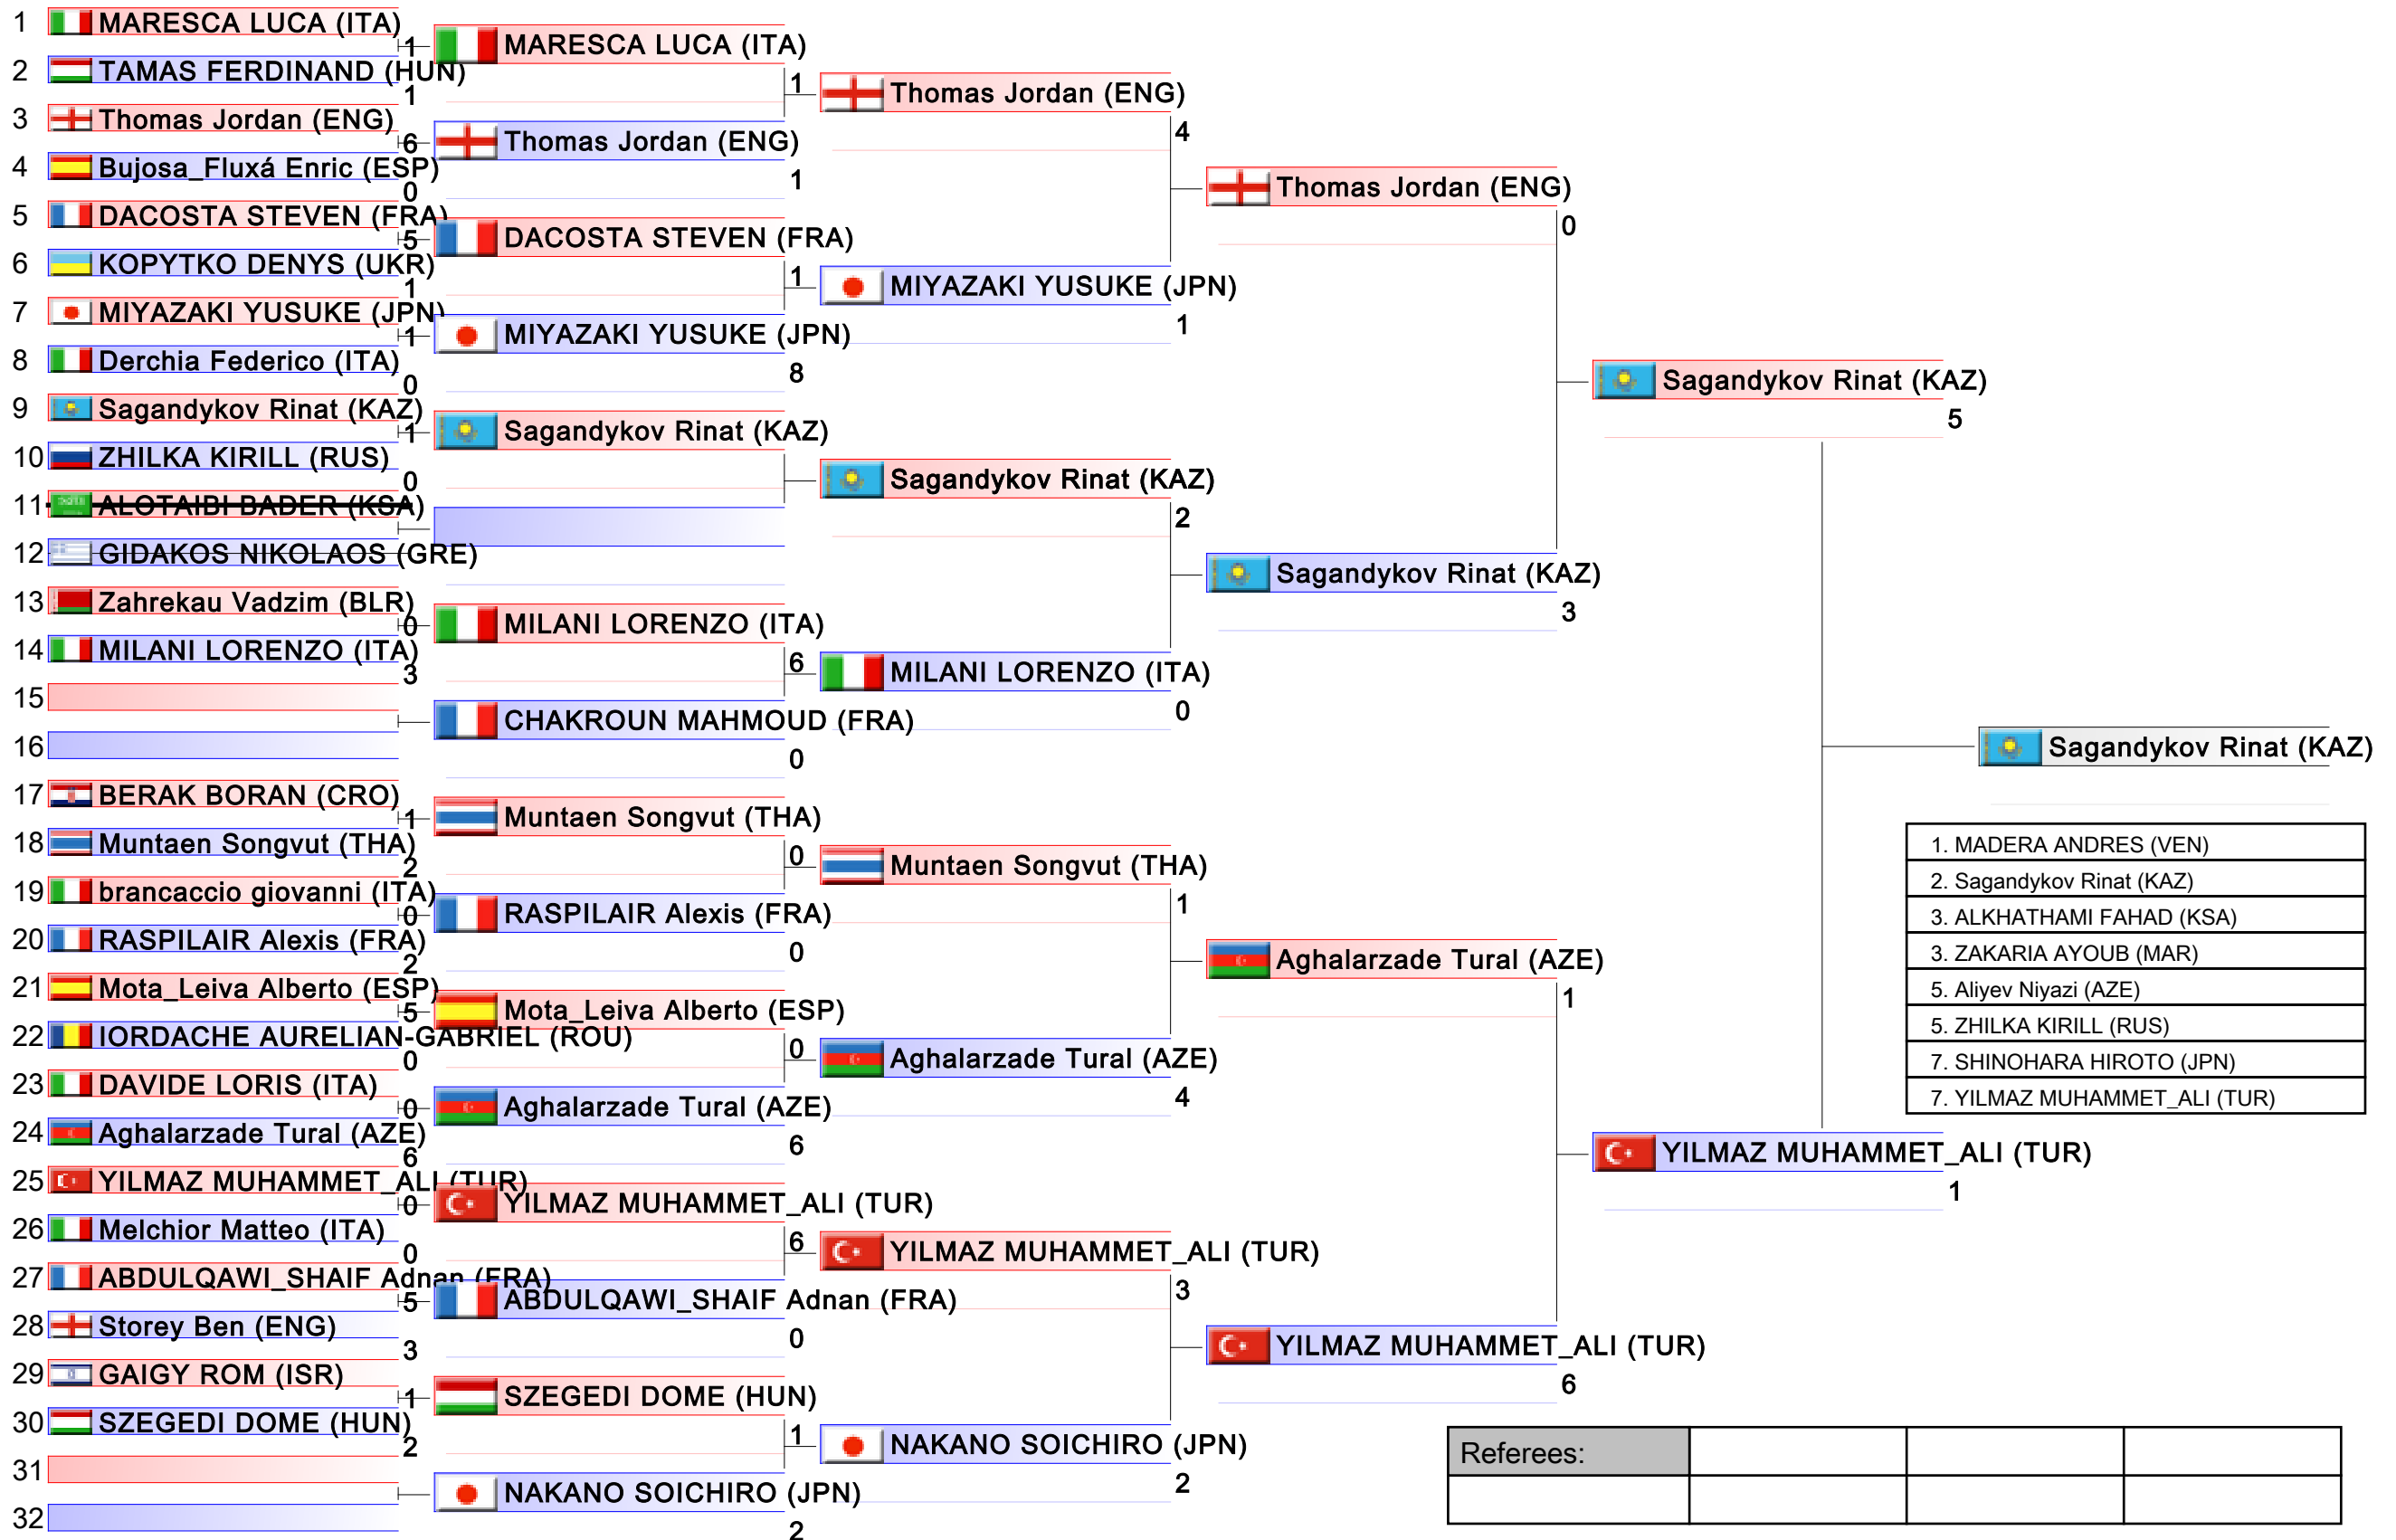

Male Kumite -67 Kg

Karate1 Premier League - Paris 2017, 82, avenue Georges-Lafont, 75016 Paris, FRA

Tatami

Pool
3/4