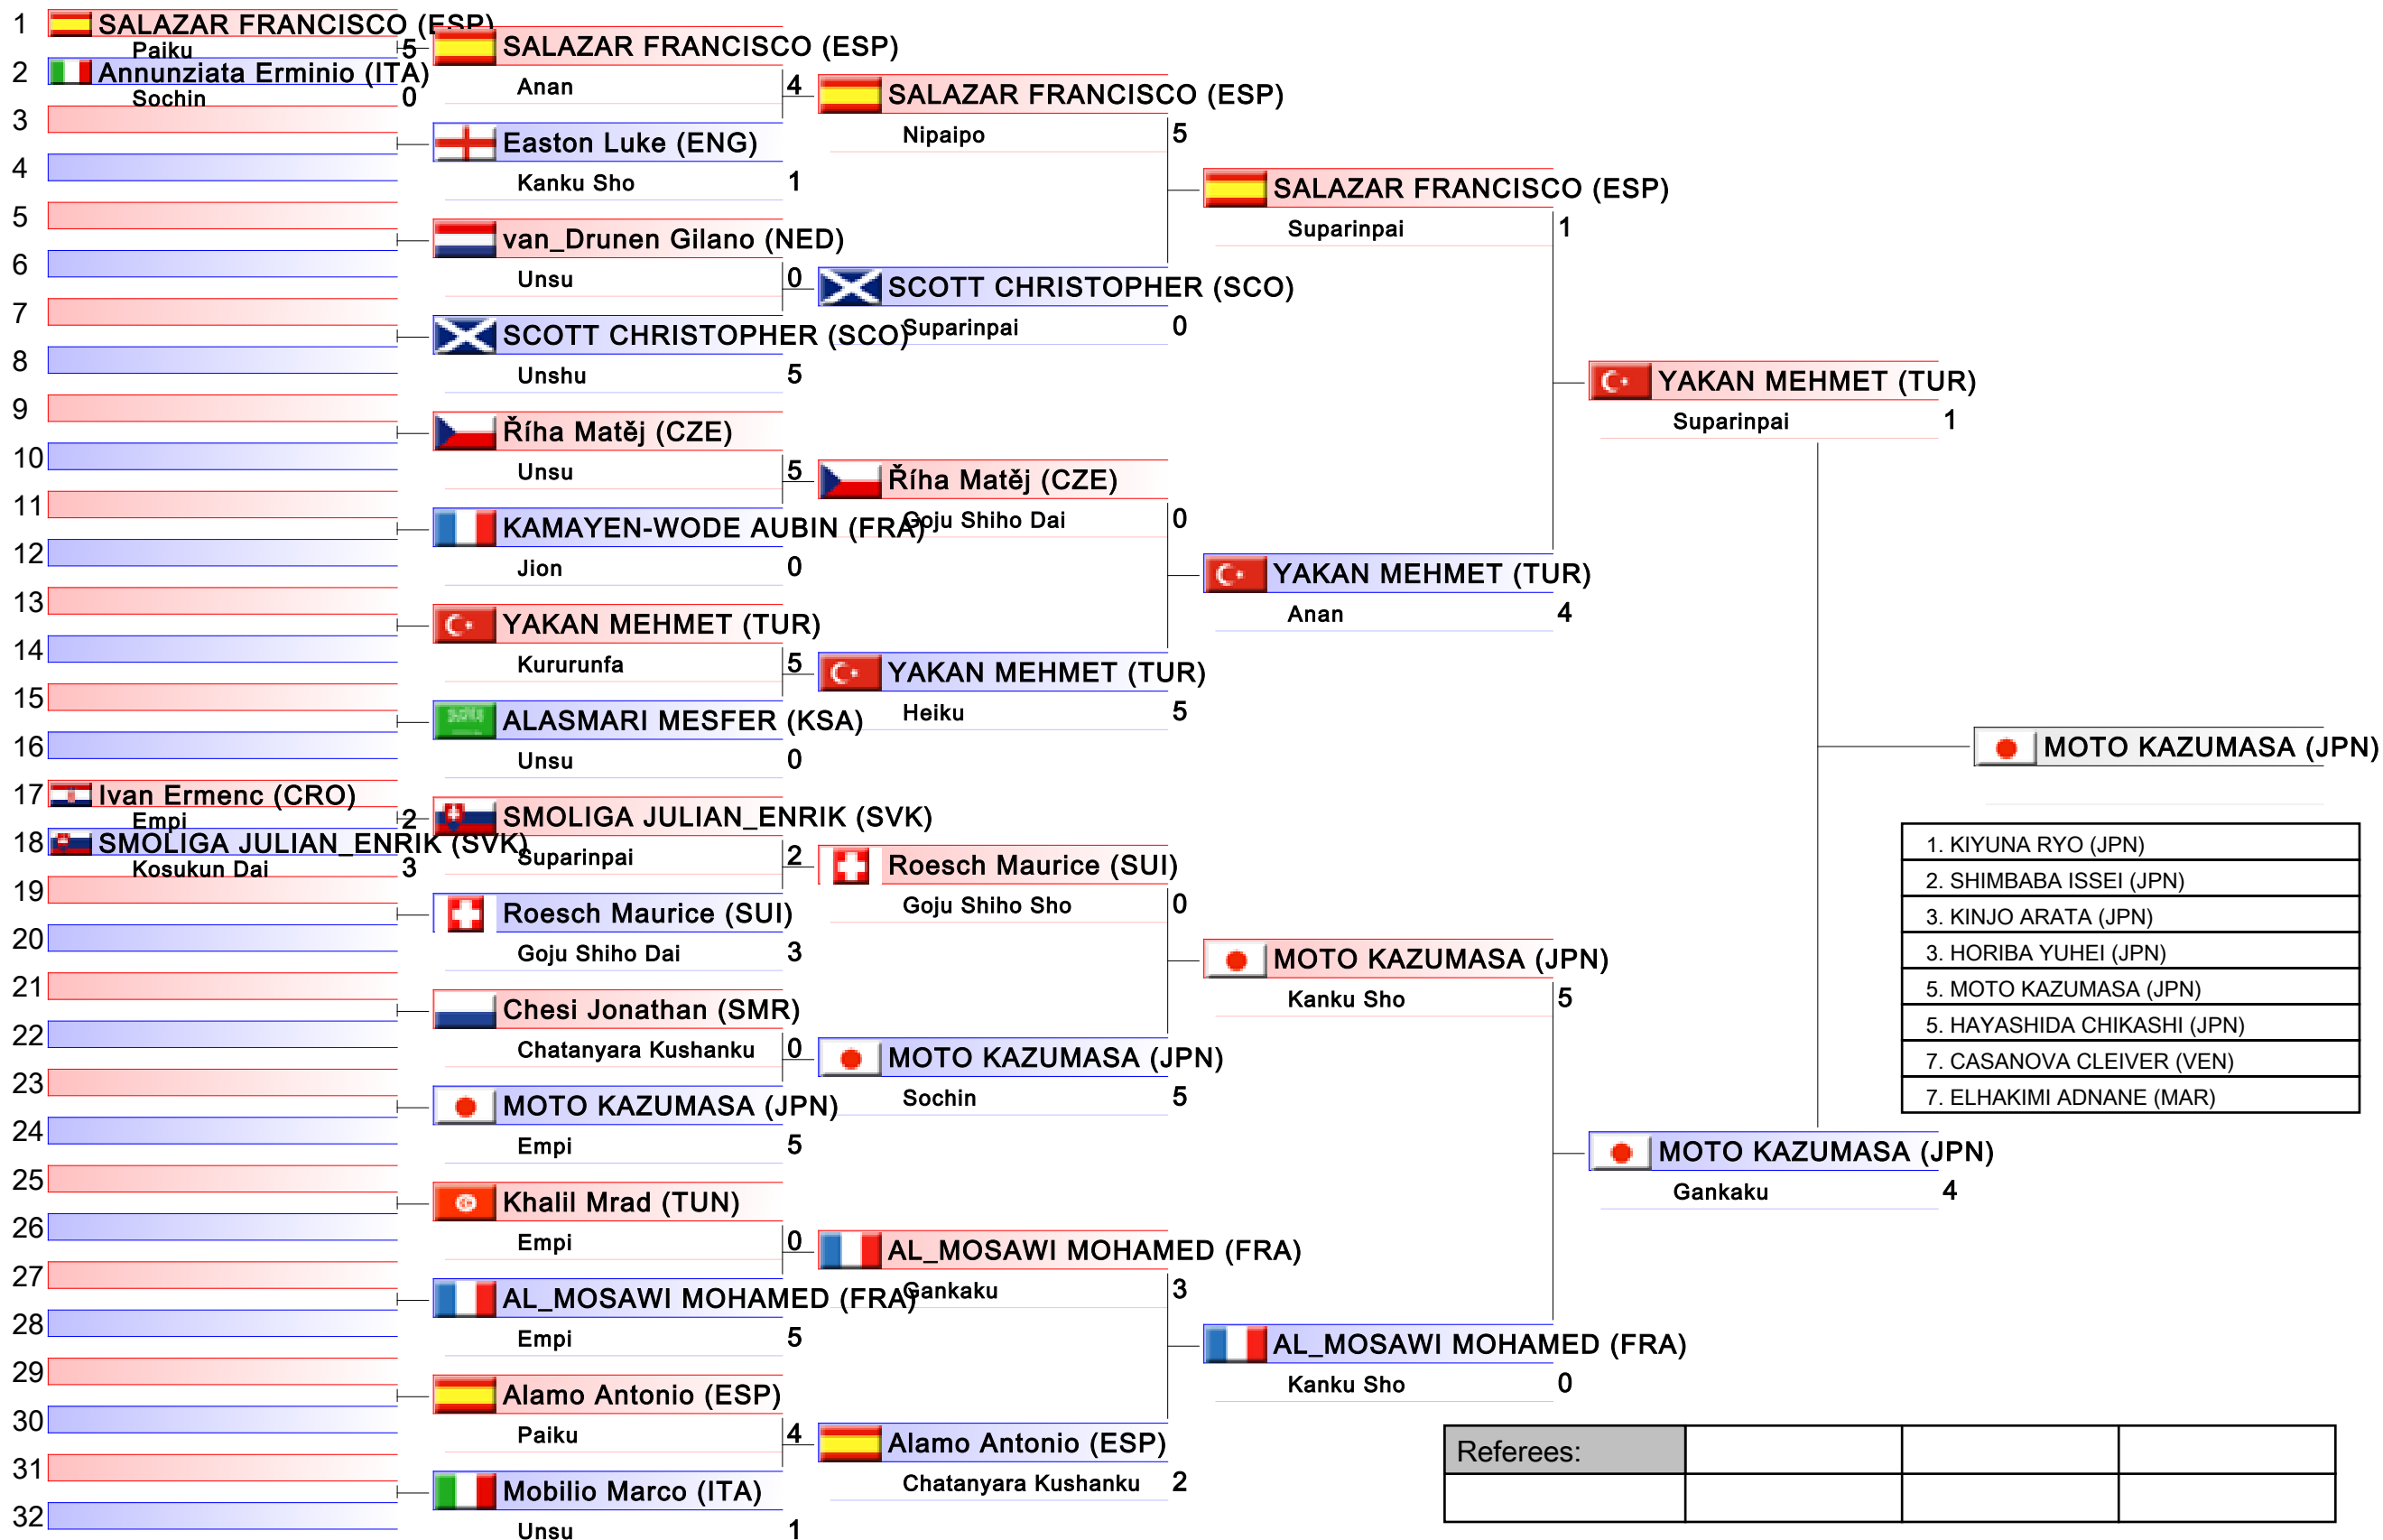

Tatami

Pool
3/8

Male Kata

Karate1 Premier League - Paris 2017, 82, avenue Georges-Lafont, 75016 Paris, FRA

Tatami

Pool
4/8

Referees:			

Male Kata