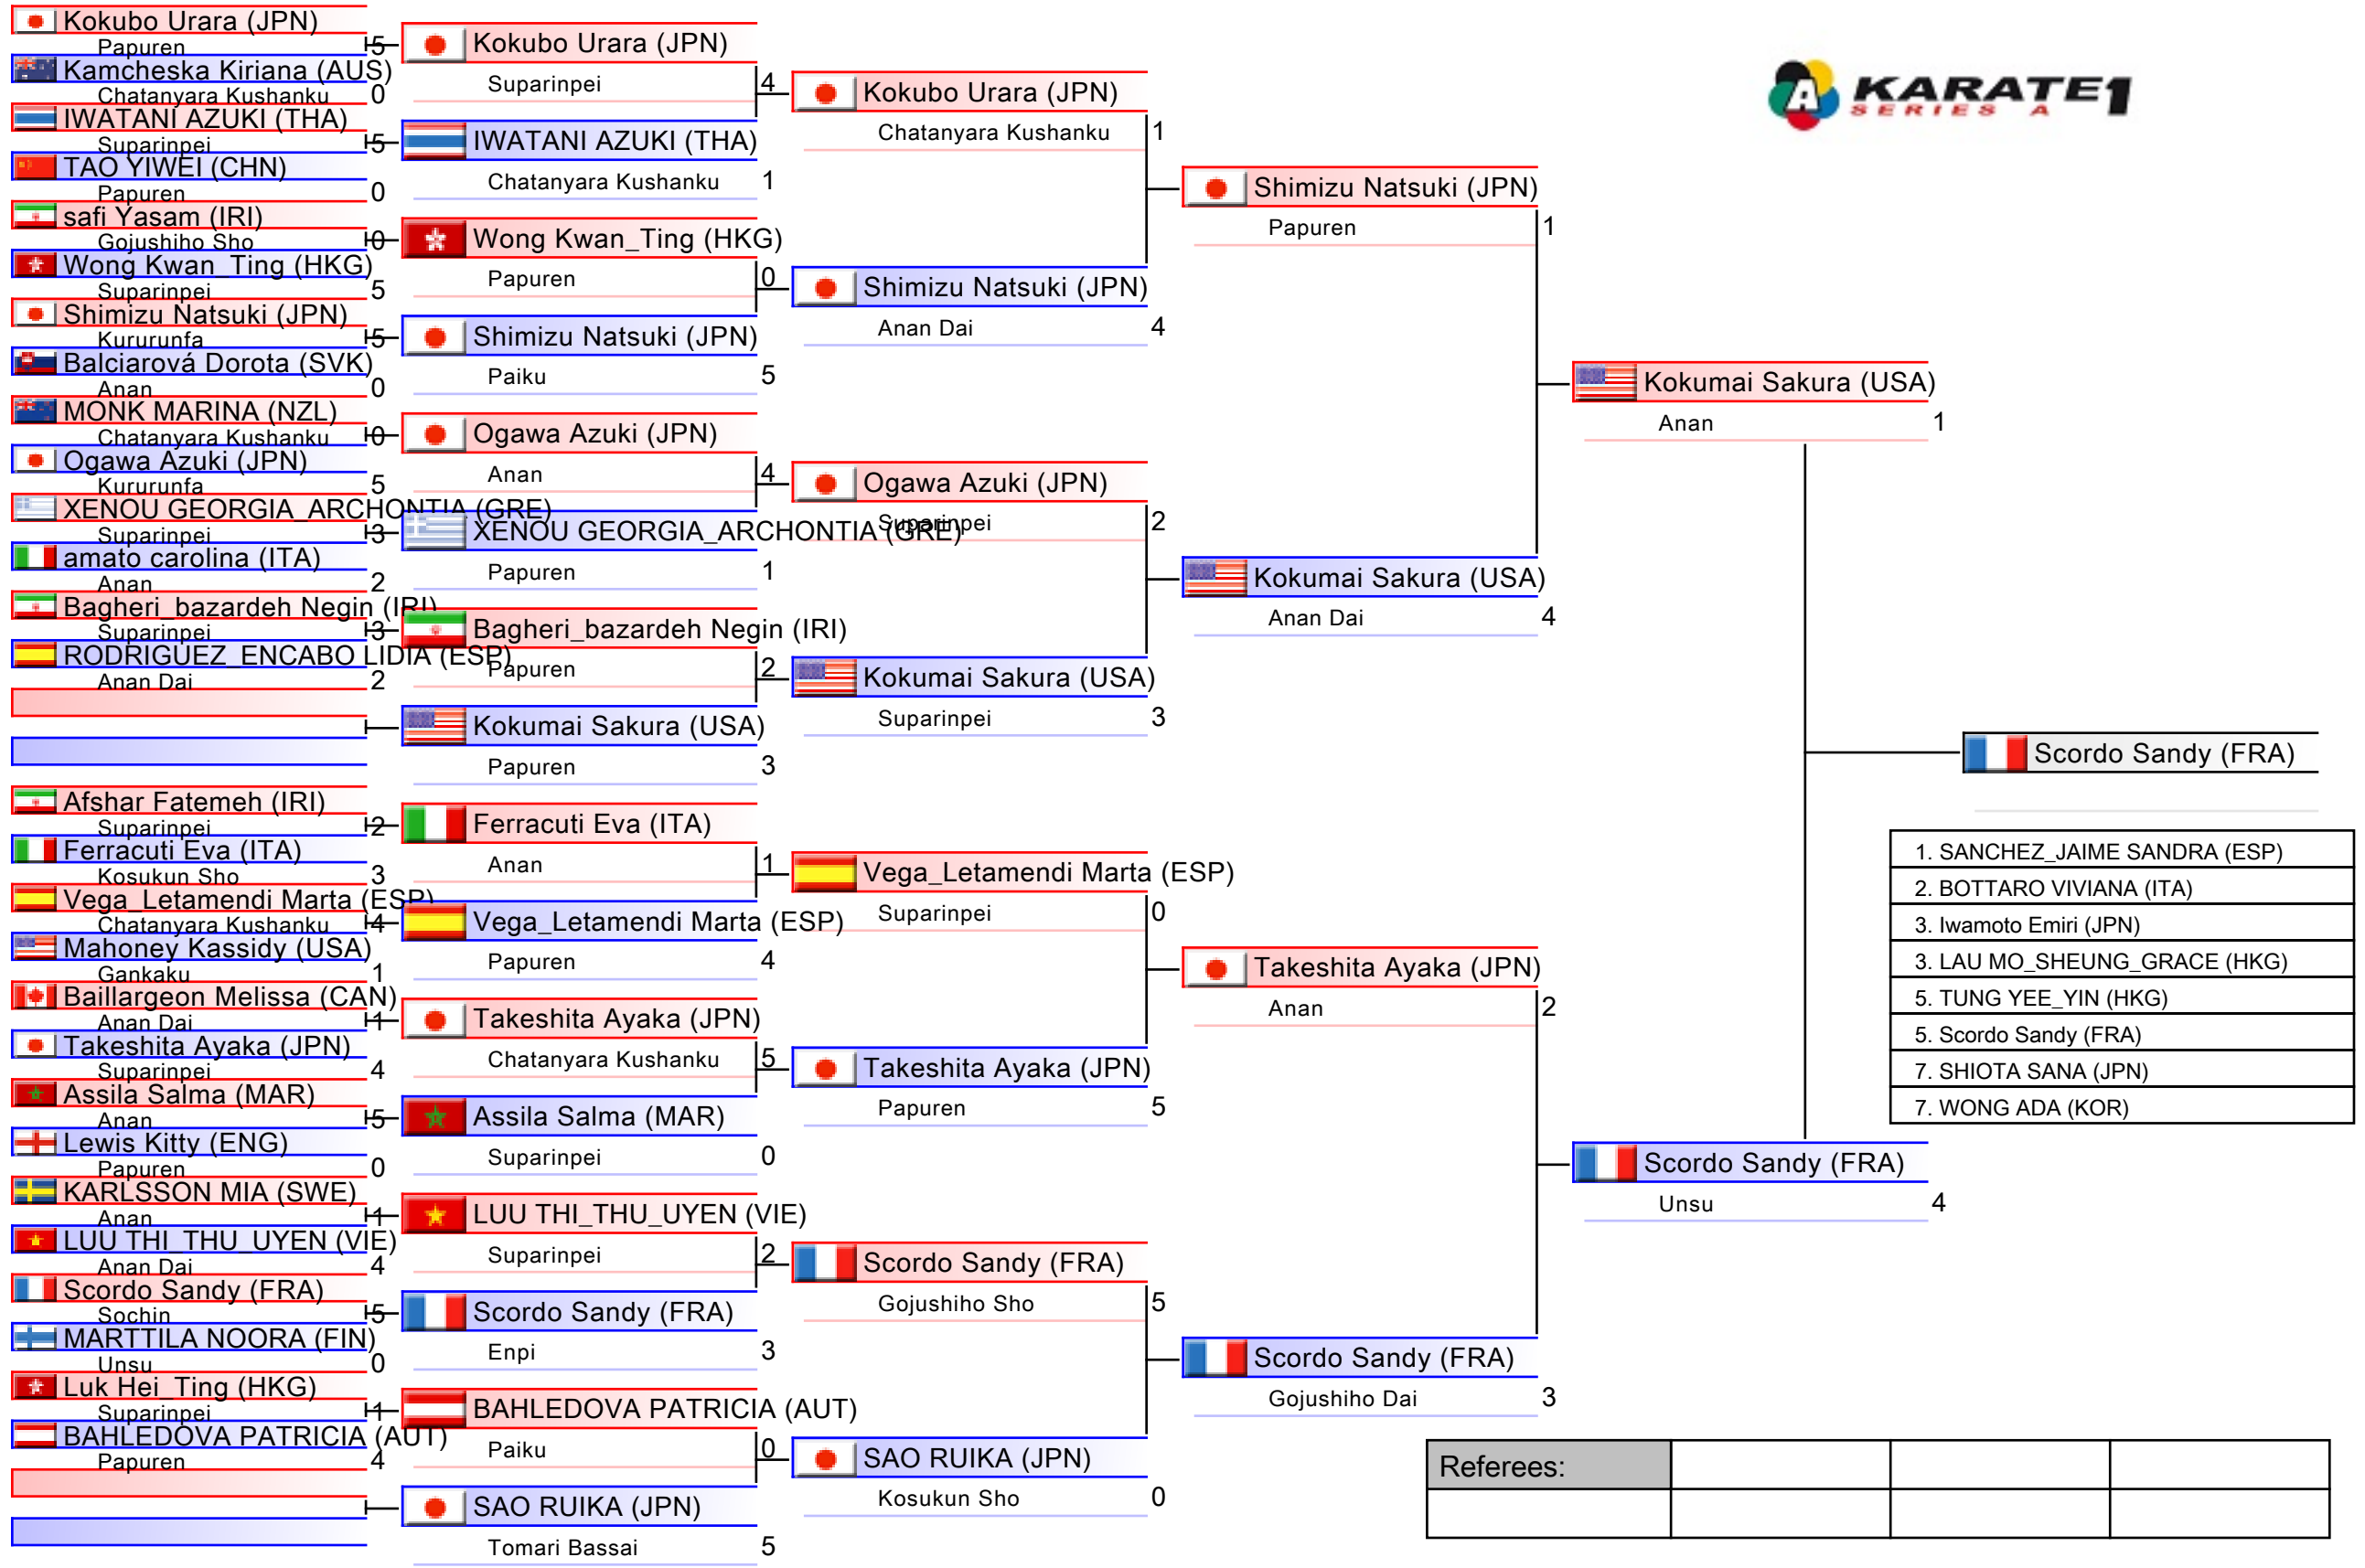

Female Kata

Karate1 Series A - Shanghai 2018, Shanghai, CHN

Tatami
1 13:40

Pool
1/4

Female Kata

Karate1 Series A - Shanghai 2018, Shanghai, CHN

Tatami
2 13:00

Pool
2/4

Female Kata

Karate1 Series A - Shanghai 2018, Shanghai, CHN

Tatami
3 13:35

Pool
3/4

- 1. SANCHEZ_JAIME SANDRA (ESP)
- 2. BOTTARO VIVIANA (ITA)
- 3. Iwamoto Emiri (JPN)
- 3. LAU MO_SHEUNG_GRACE (HKG)
- 5. TUNG YEE_YIN (HKG)
- 5. Scordo Sandy (FRA)
- 7. SHIOTA SANA (JPN)
- 7. WONG ADA (KOR)