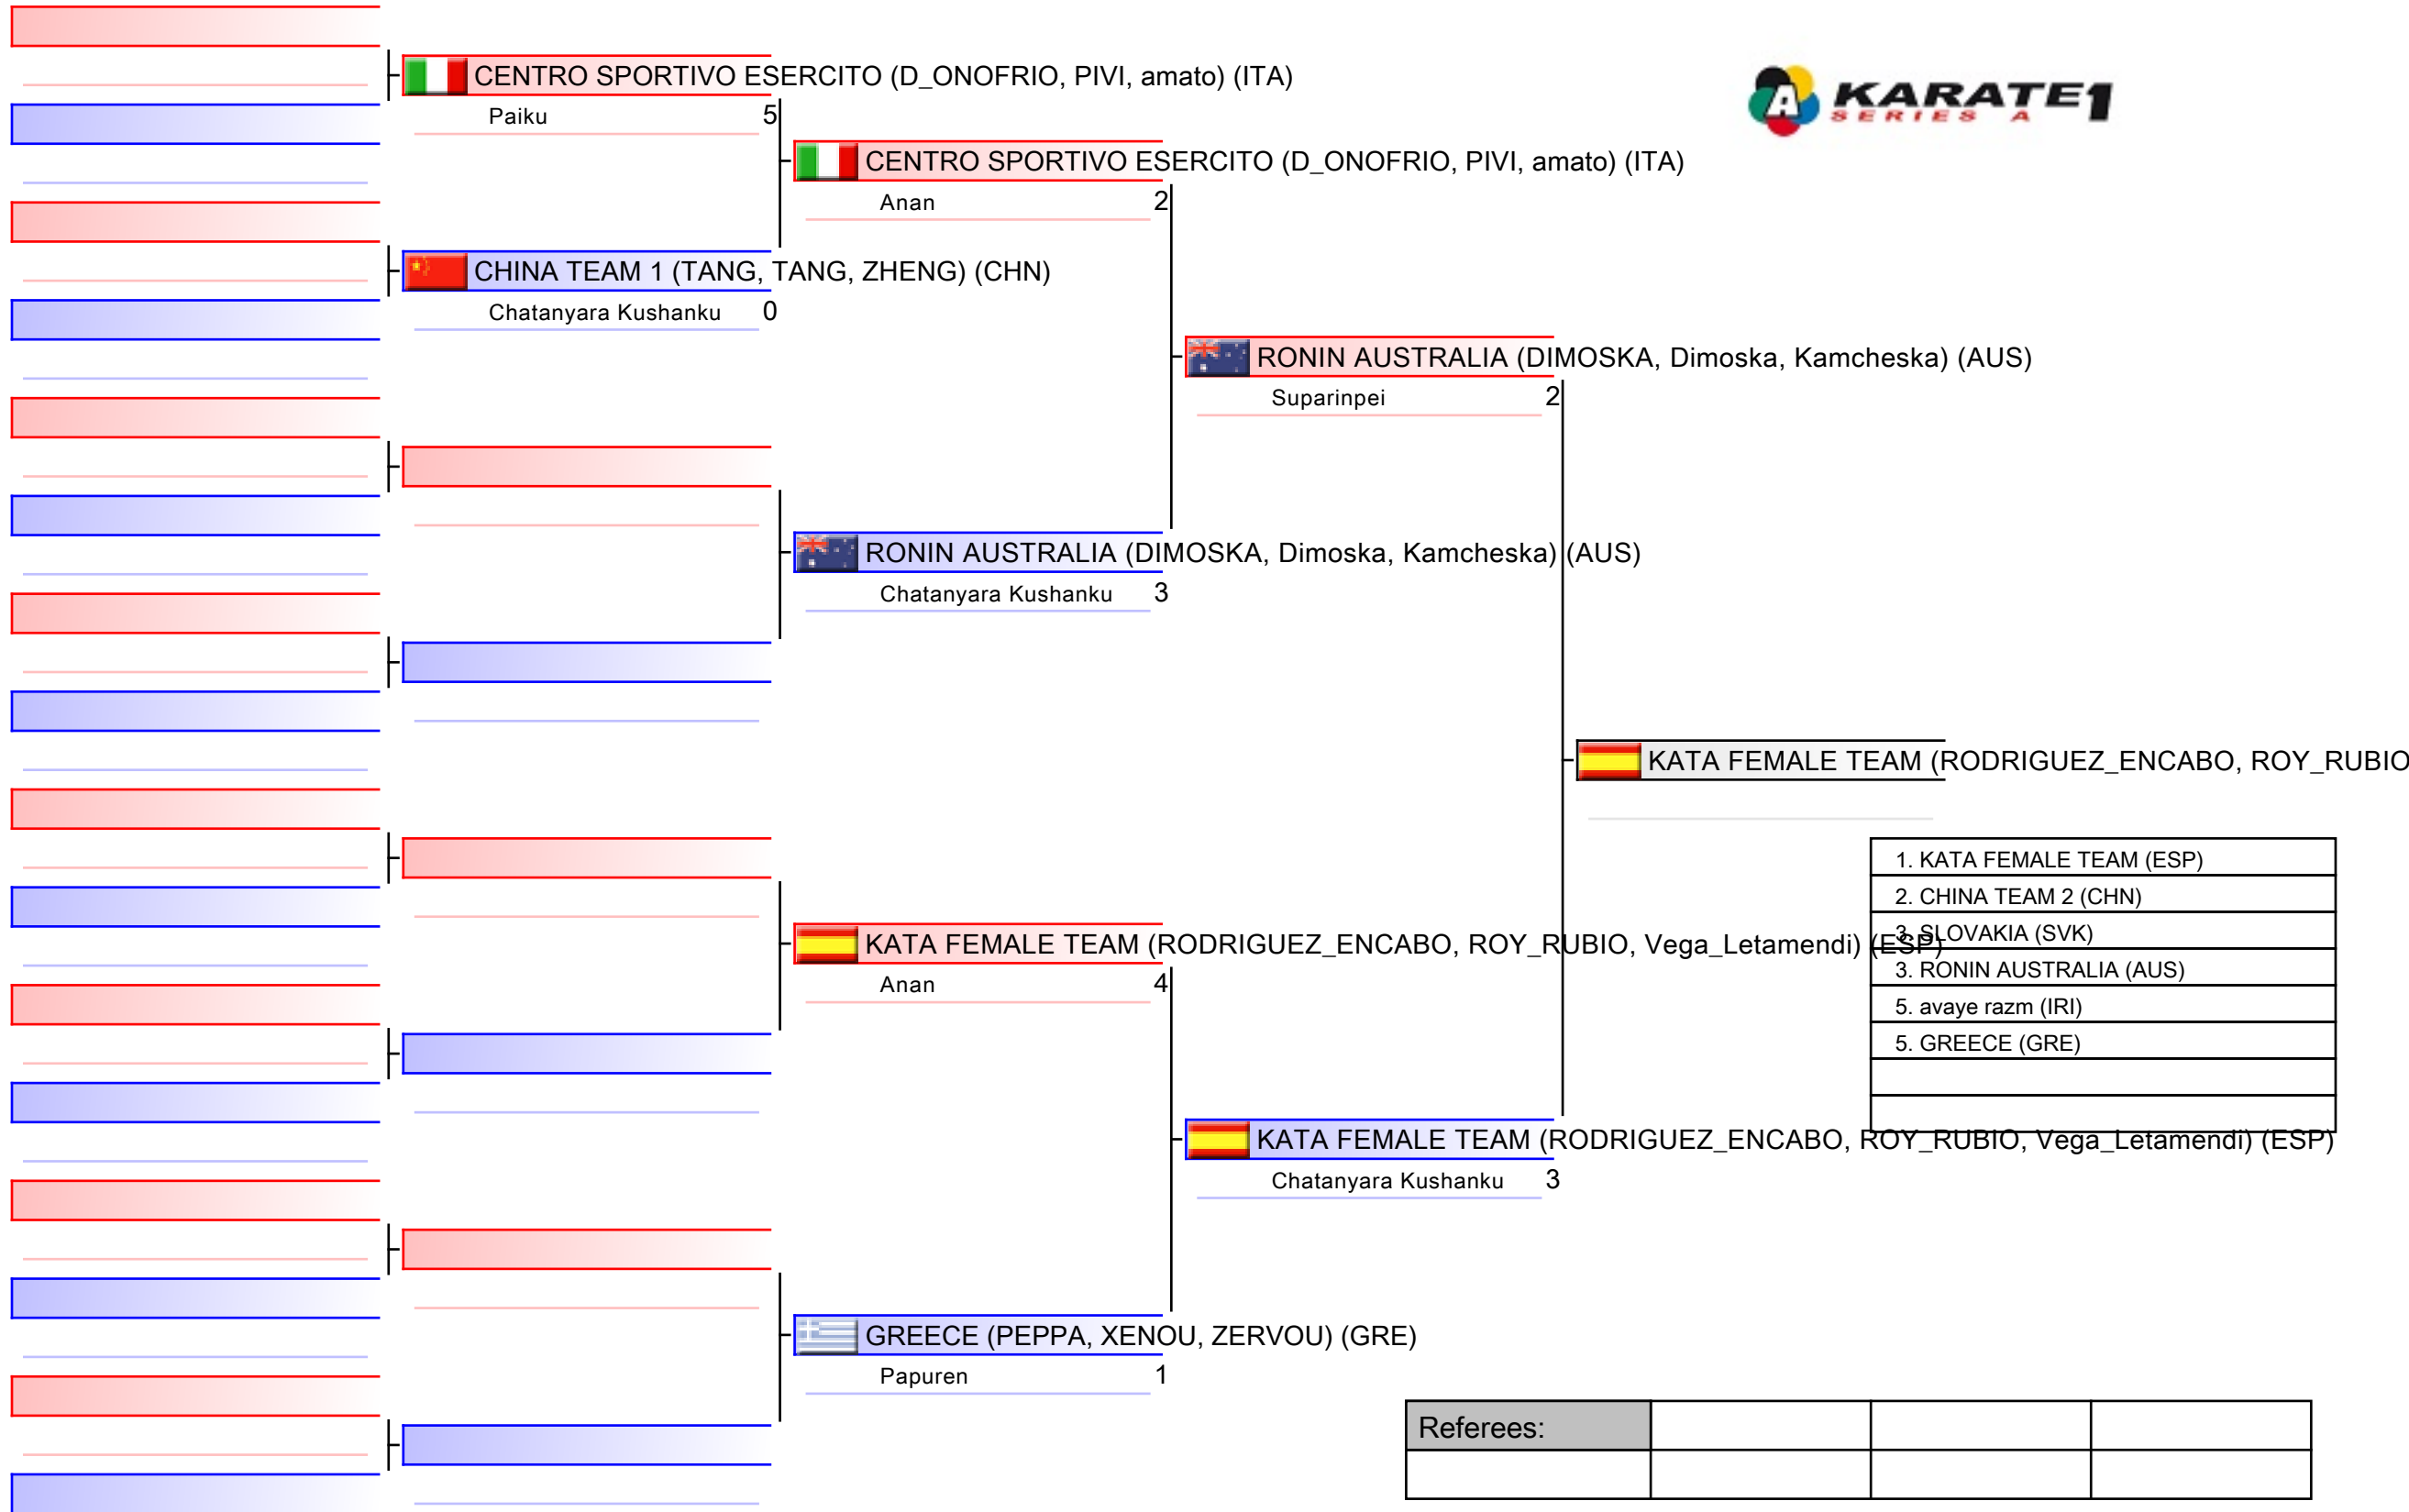

Female Team Kata

Karate1 Series A - Shanghai 2018, Shanghai, CHN

Tatami
1 17:20

Pool
1/2