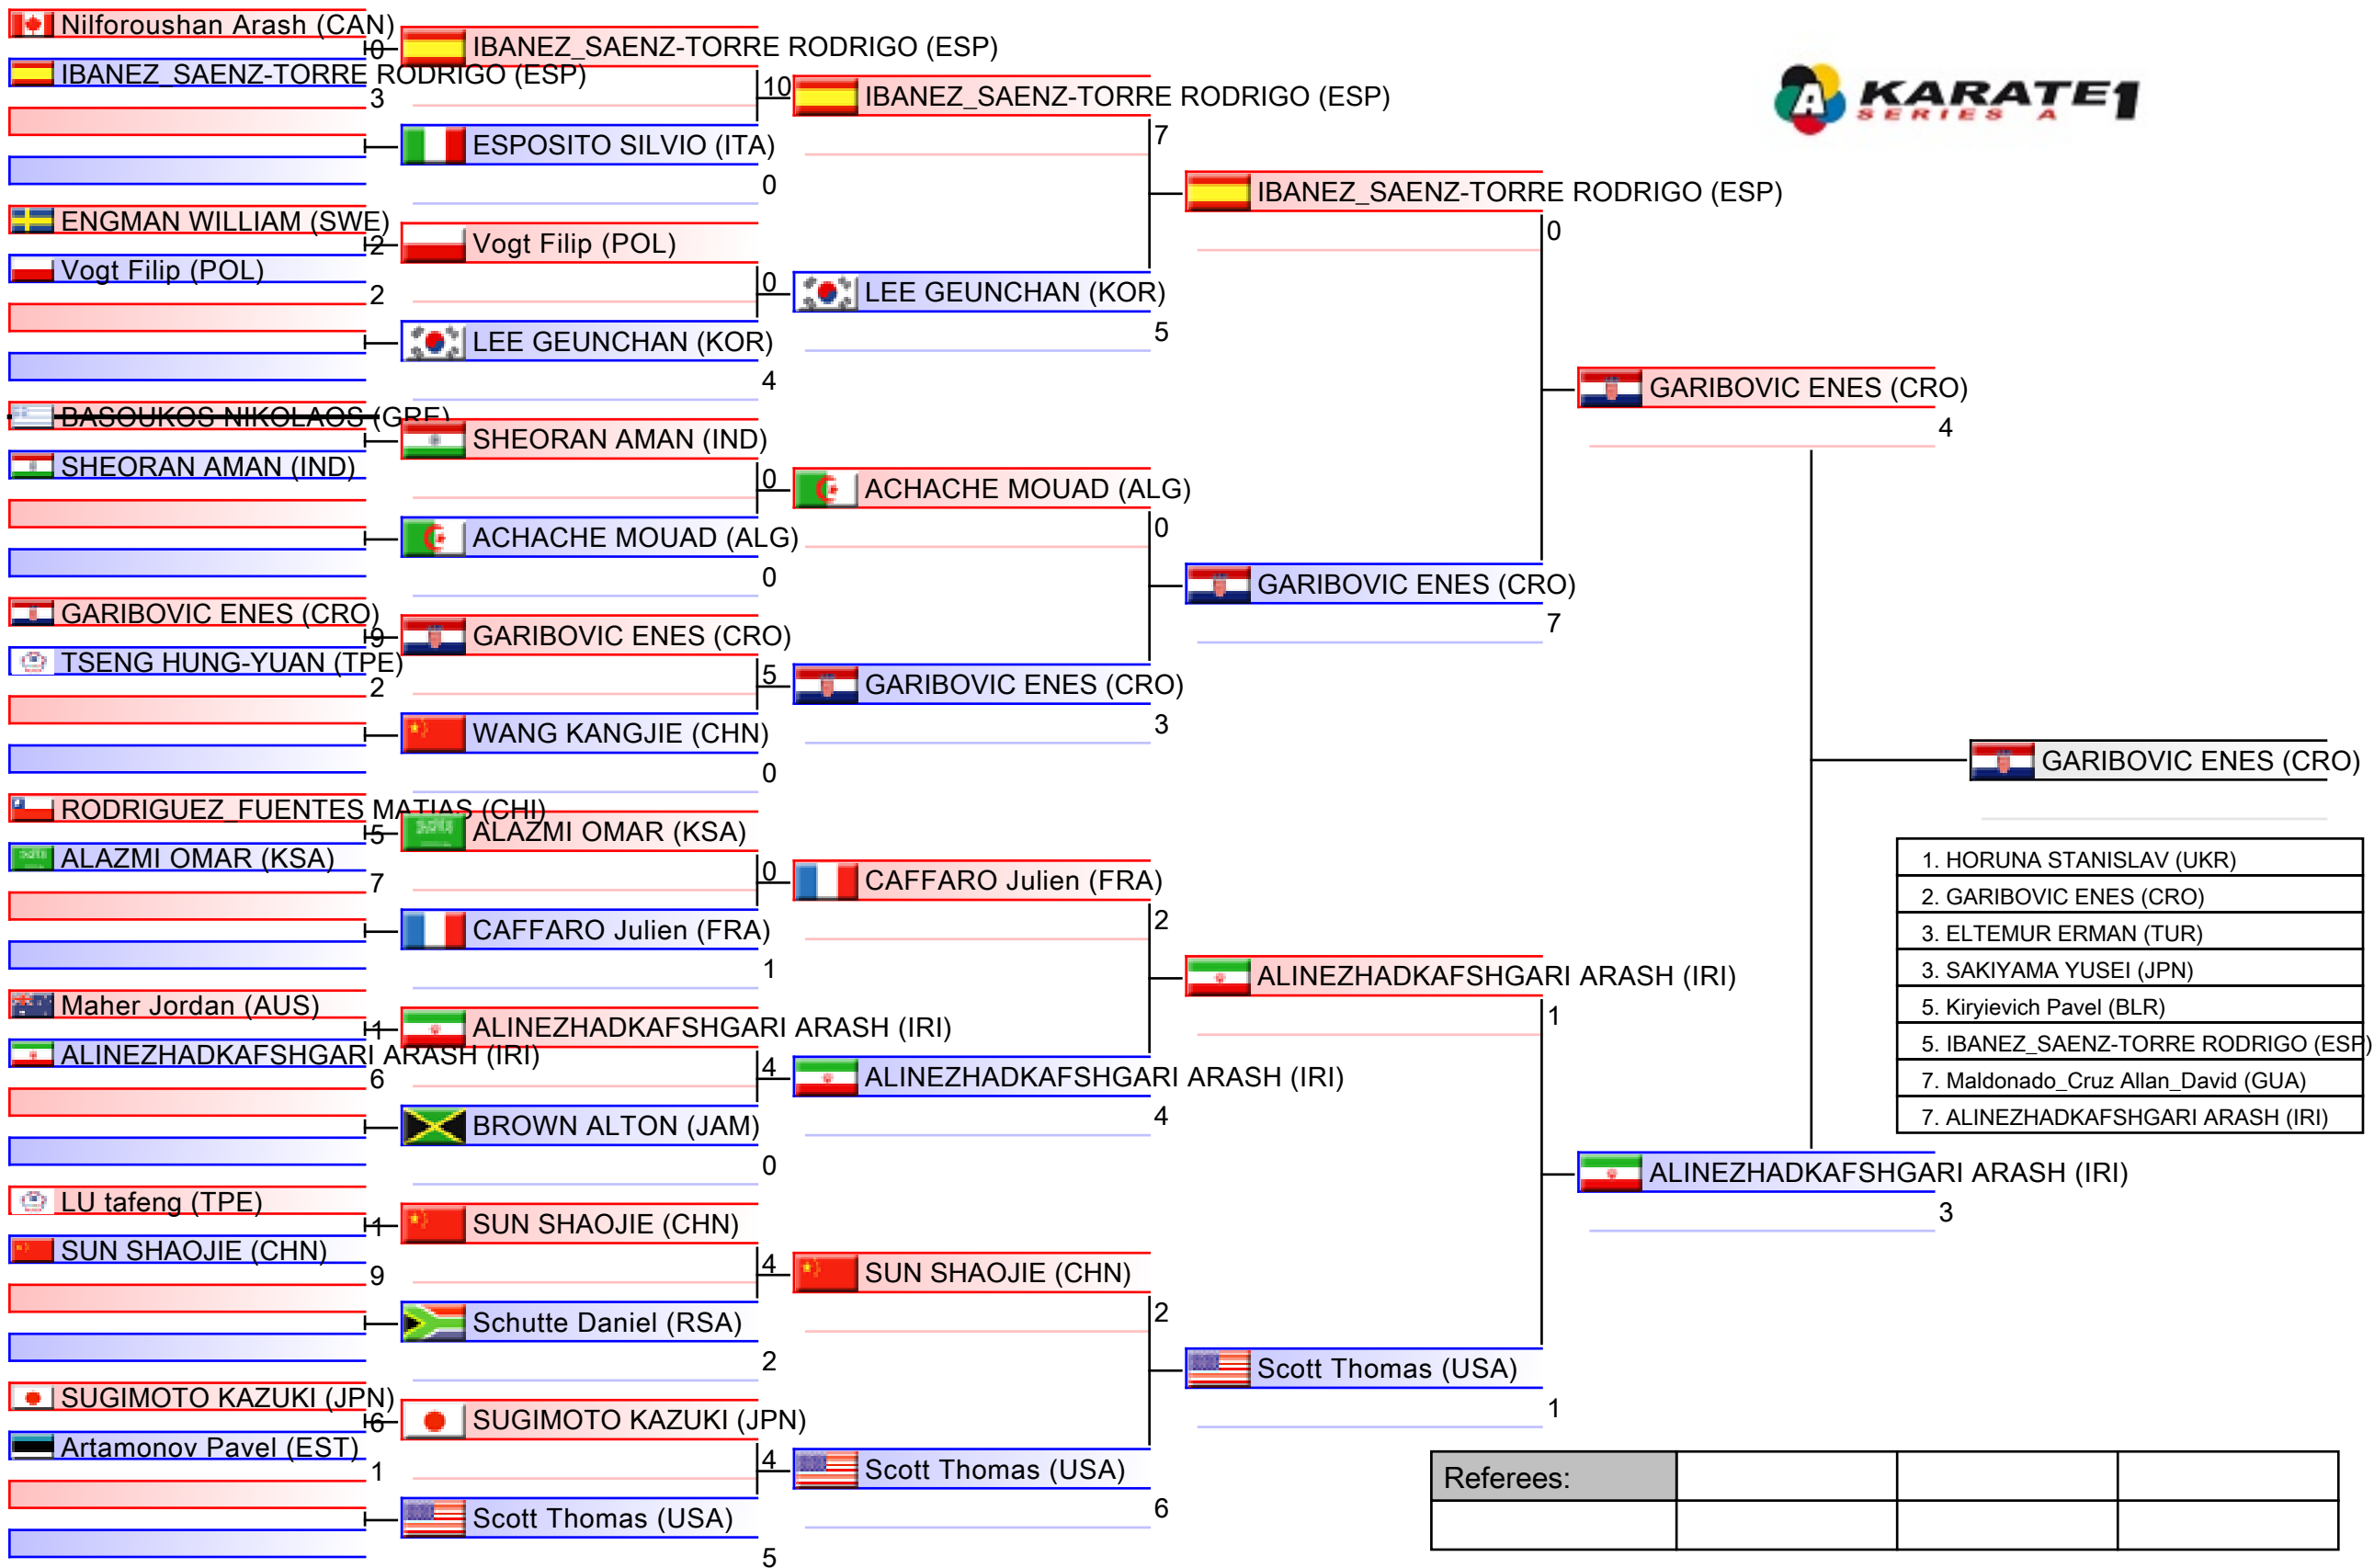

Referees:			

Male Kumite -75 Kg

Karate1 Series A - Shanghai 2018, Shanghai, CHN

Tatami
2 09:00

Pool
2/4

Referees:			

Male Kumite -75 Kg

Karate1 Series A - Shanghai 2018, Shanghai, CHN

Tatami
3 09:00

Pool
3/4

Male Kumite -75 Kg

Karate1 Series A - Shanghai 2018, Shanghai, CHN

Tatami
4 09:00

Pool
4/4

- | |
|-------------------------------------|
| 1. HORUNA STANISLAV (UKR) |
| 2. GARIBOVIC ENES (CRO) |
| 3. ELTEMUR ERMAN (TUR) |
| 3. SAKIYAMA YUSEI (JPN) |
| 5. Kiryievich Pavel (BLR) |
| 5. IBANEZ_SAEZ-TORRE RODRIGO (ESP) |
| 7. Maldonado_Cruz Allan_David (GUA) |
| 7. ALINEZHADKAFSHGARI ARASH (IRI) |

Male Kumite -84 Kg

Karate1 Series A - Shanghai 2018, Shanghai, CHN

Tatami
1 12:50

Pool
1/4

- | |
|--------------------------------|
| 1. POORSHAB ZABIOLLAH (IRI) |
| 2. Chikhmarev Igor (KAZ) |
| 3. AHMED_RAMADAN MOHAMED (EGY) |
| 3. Martina Michele (ITA) |
| 5. Aliev Alexander (RUS) |
| 5. ABDESSELEM FAROUK (FRA) |
| 7. CHEN JINCHAO (CHN) |
| 7. TZANOS GEORGIOS (GRE) |