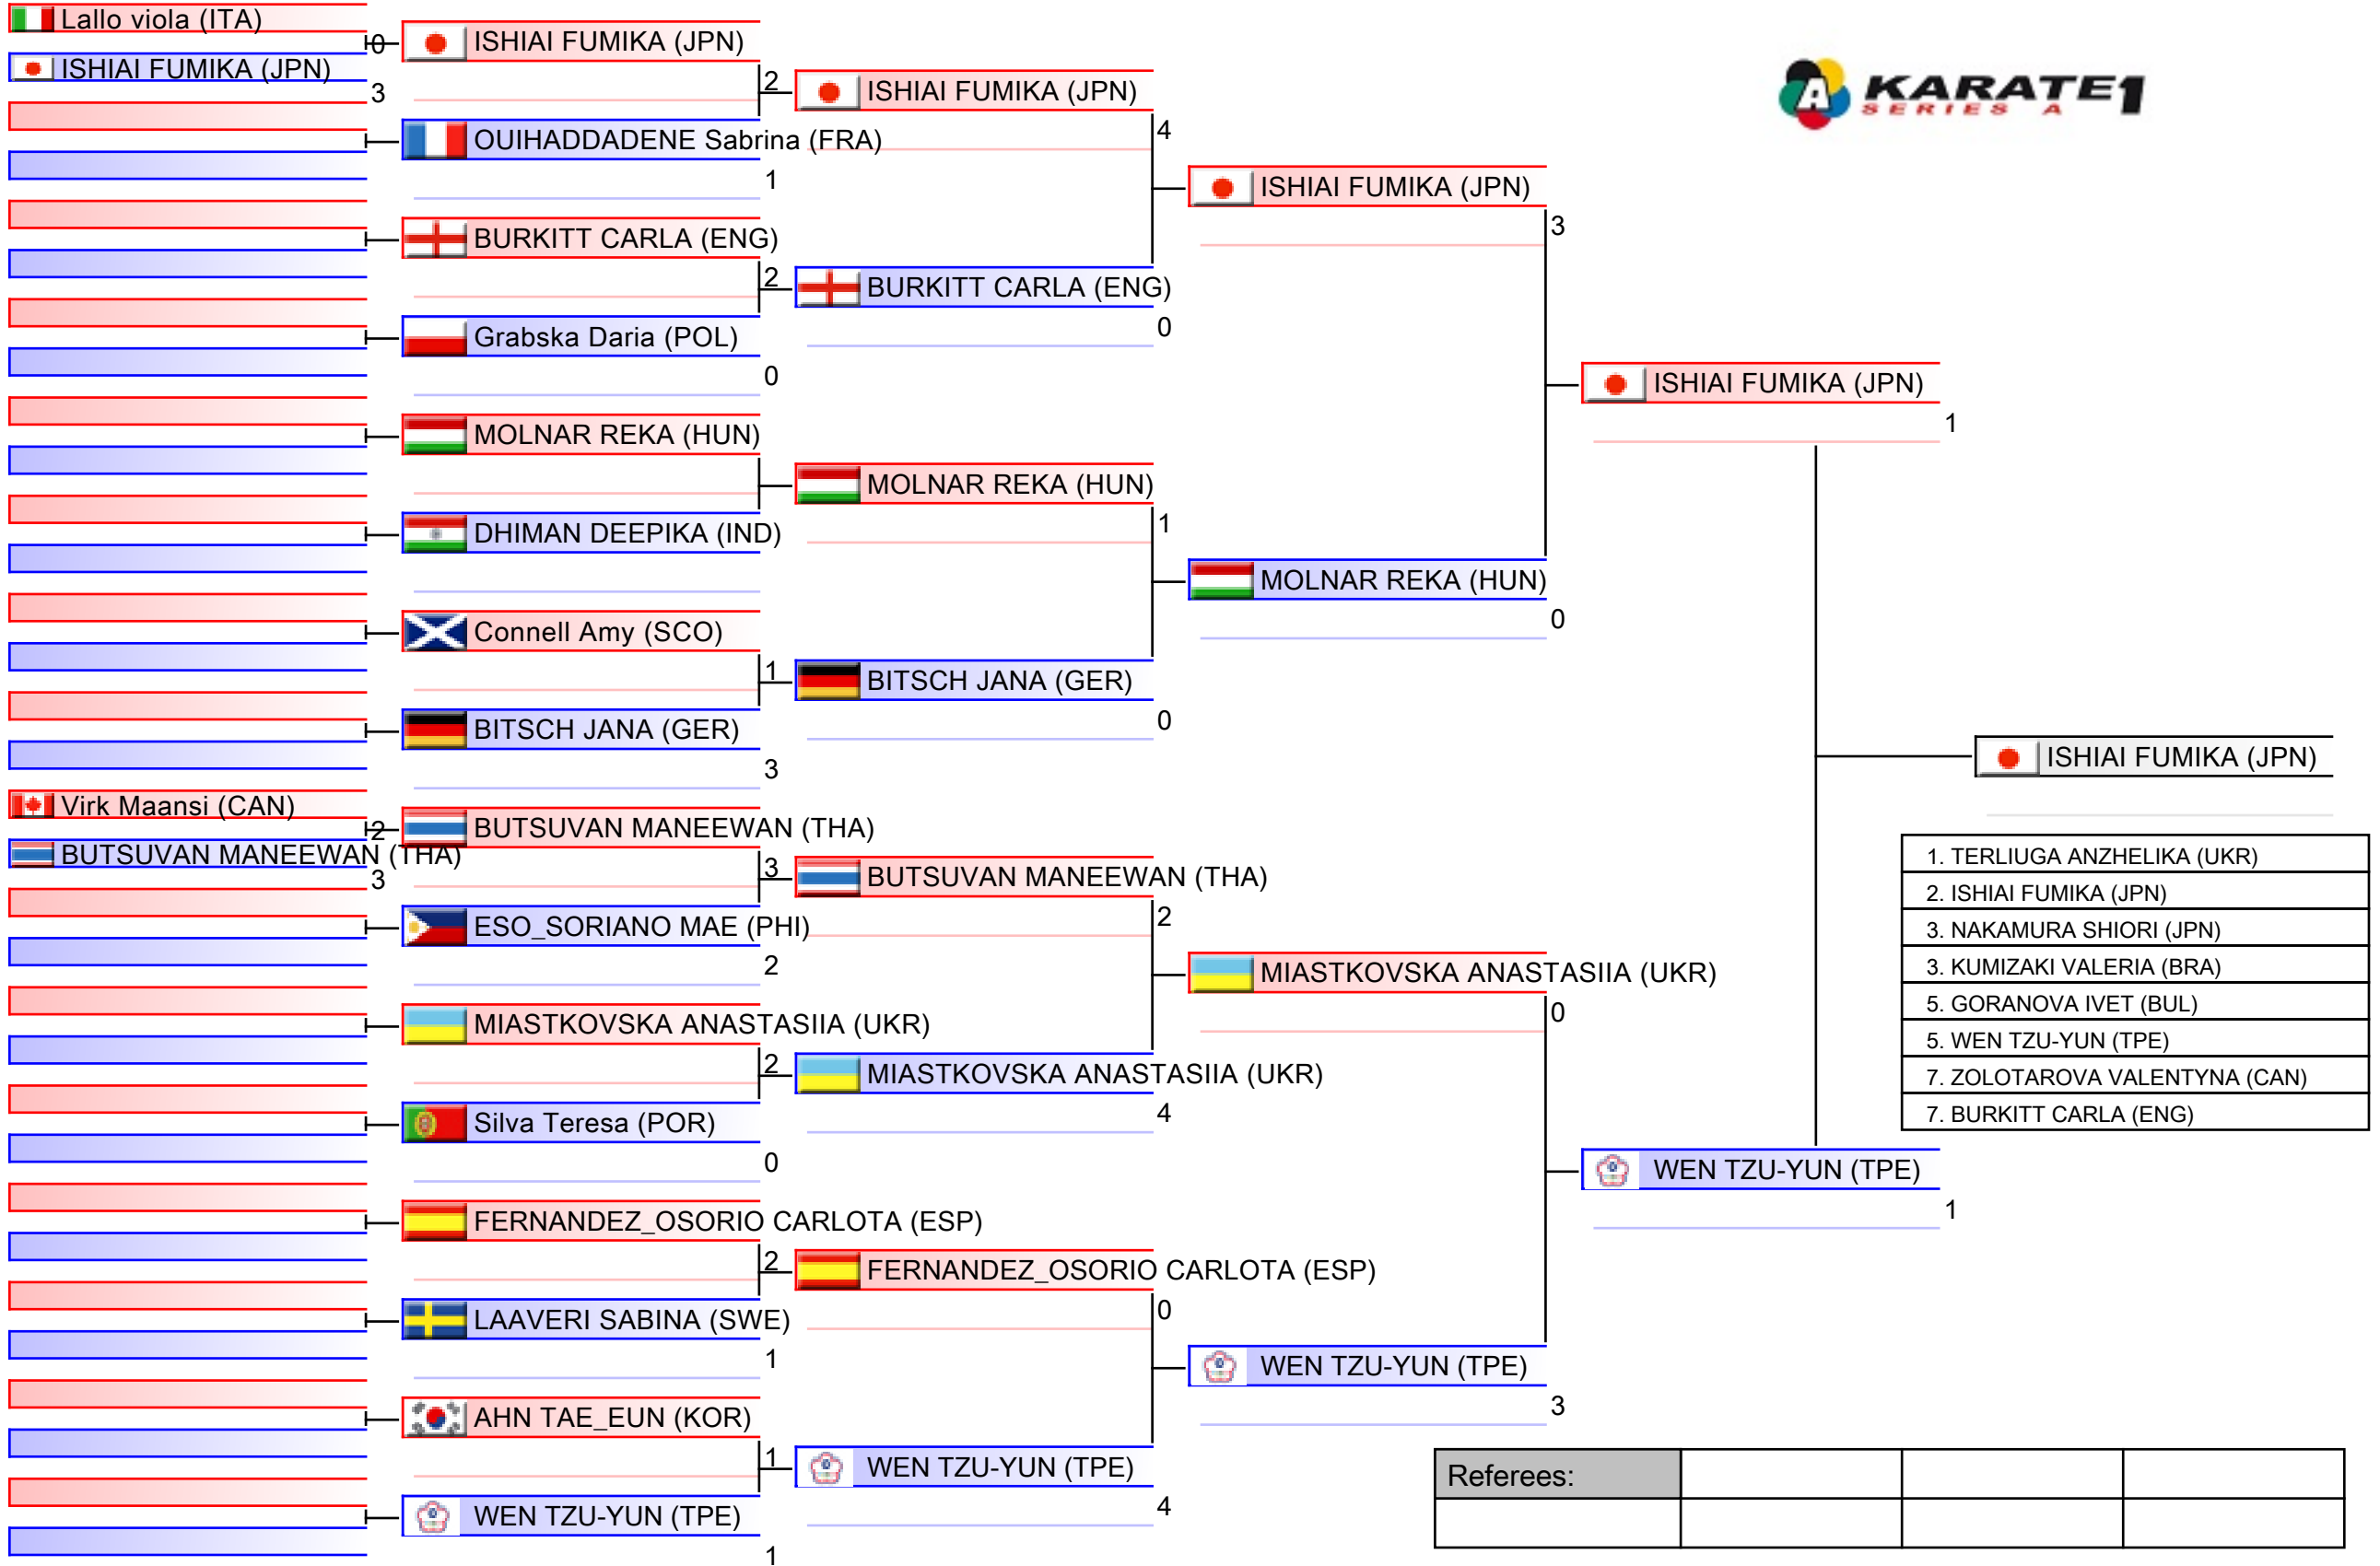

Referees:			

Female Kumite -50 Kg

Karate1 Series A - Shanghai 2018, Shanghai, CHN

Tatami
4 20:55

Pool
4/4

1. DEMIRTURK GULSEN (TUR)
2. PLANK BETTINA (AUT)
3. GU SHIAU-SHUANG (TPE)
3. GÓMEZ_MORALES NADIA (ESP)
5. Zhangbyrbay Moldir (KAZ)
5. BOUDERBANE Sophia (FRA)
7. BABAIEVA BAKHRINISO (UZB)
7. TSANG YEE_TING (HKG)

Referees:			

Female Kumite -55 Kg

Karate1 Series A - Shanghai 2018, Shanghai, CHN

Tatami
1 20:10

Pool
1/4

Referees:			

Female Kumite -55 Kg

Karate1 Series A - Shanghai 2018, Shanghai, CHN