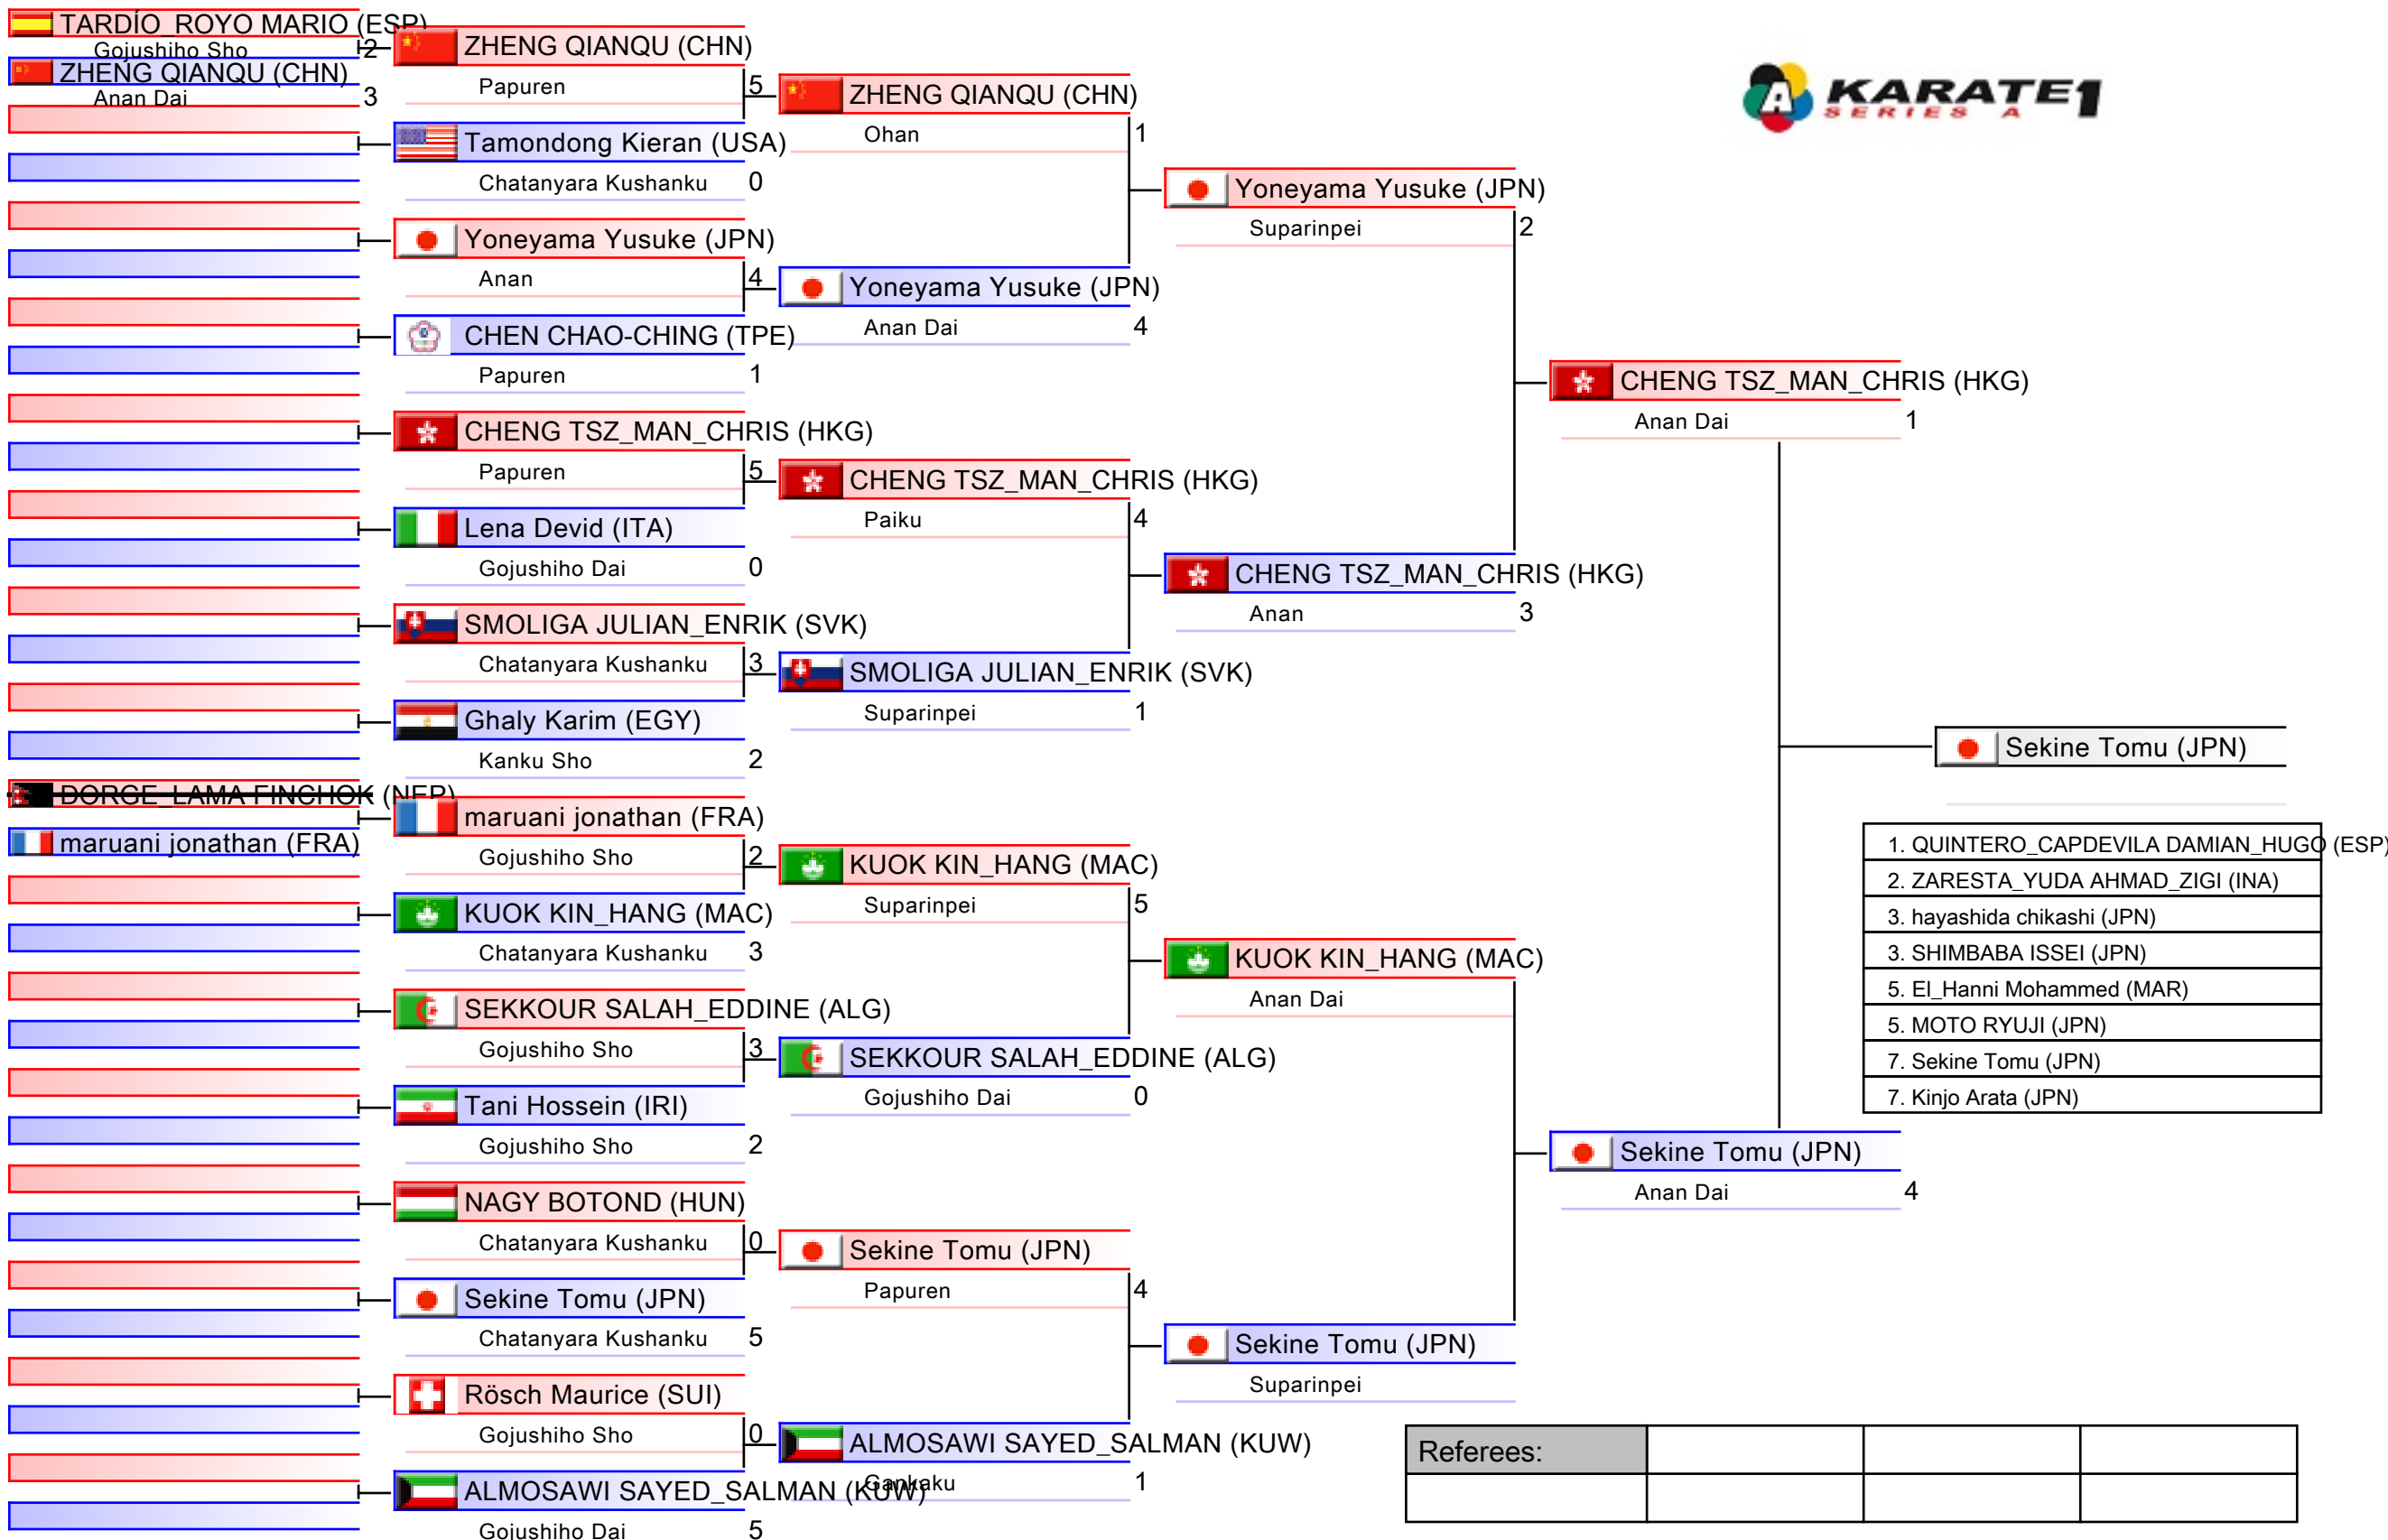

Tatami
3 11:15

Pool
7/8

Male Kata

Karate1 Series A - Shanghai 2018, Shanghai, CHN

Tatami
4 11:00

Pool
8/8

Male Kumite -60 Kg

Karate1 Series A - Shanghai 2018, Shanghai, CHN

Tatami
1 16:15

Pool
1/4

Male Kumite -60 Kg

Karate1 Series A - Shanghai 2018, Shanghai, CHN

Tatami
2 15:45

Pool
2/4

1. YARI_ILZOULEH MIAD (IRI)
2. SAMDAN ERAY (TUR)
3. Rodionov Daniel (EST)
3. BROSE DOUGLAS (BRA)
5. SHAYEGAN MOHAMMAD (IRI)
5. SAYMATOV SADRIDDIN (UZB)
7. GOMEZ_GARCIA MATIAS (ESP)
7. ABOEITTA KARIME (EGY)