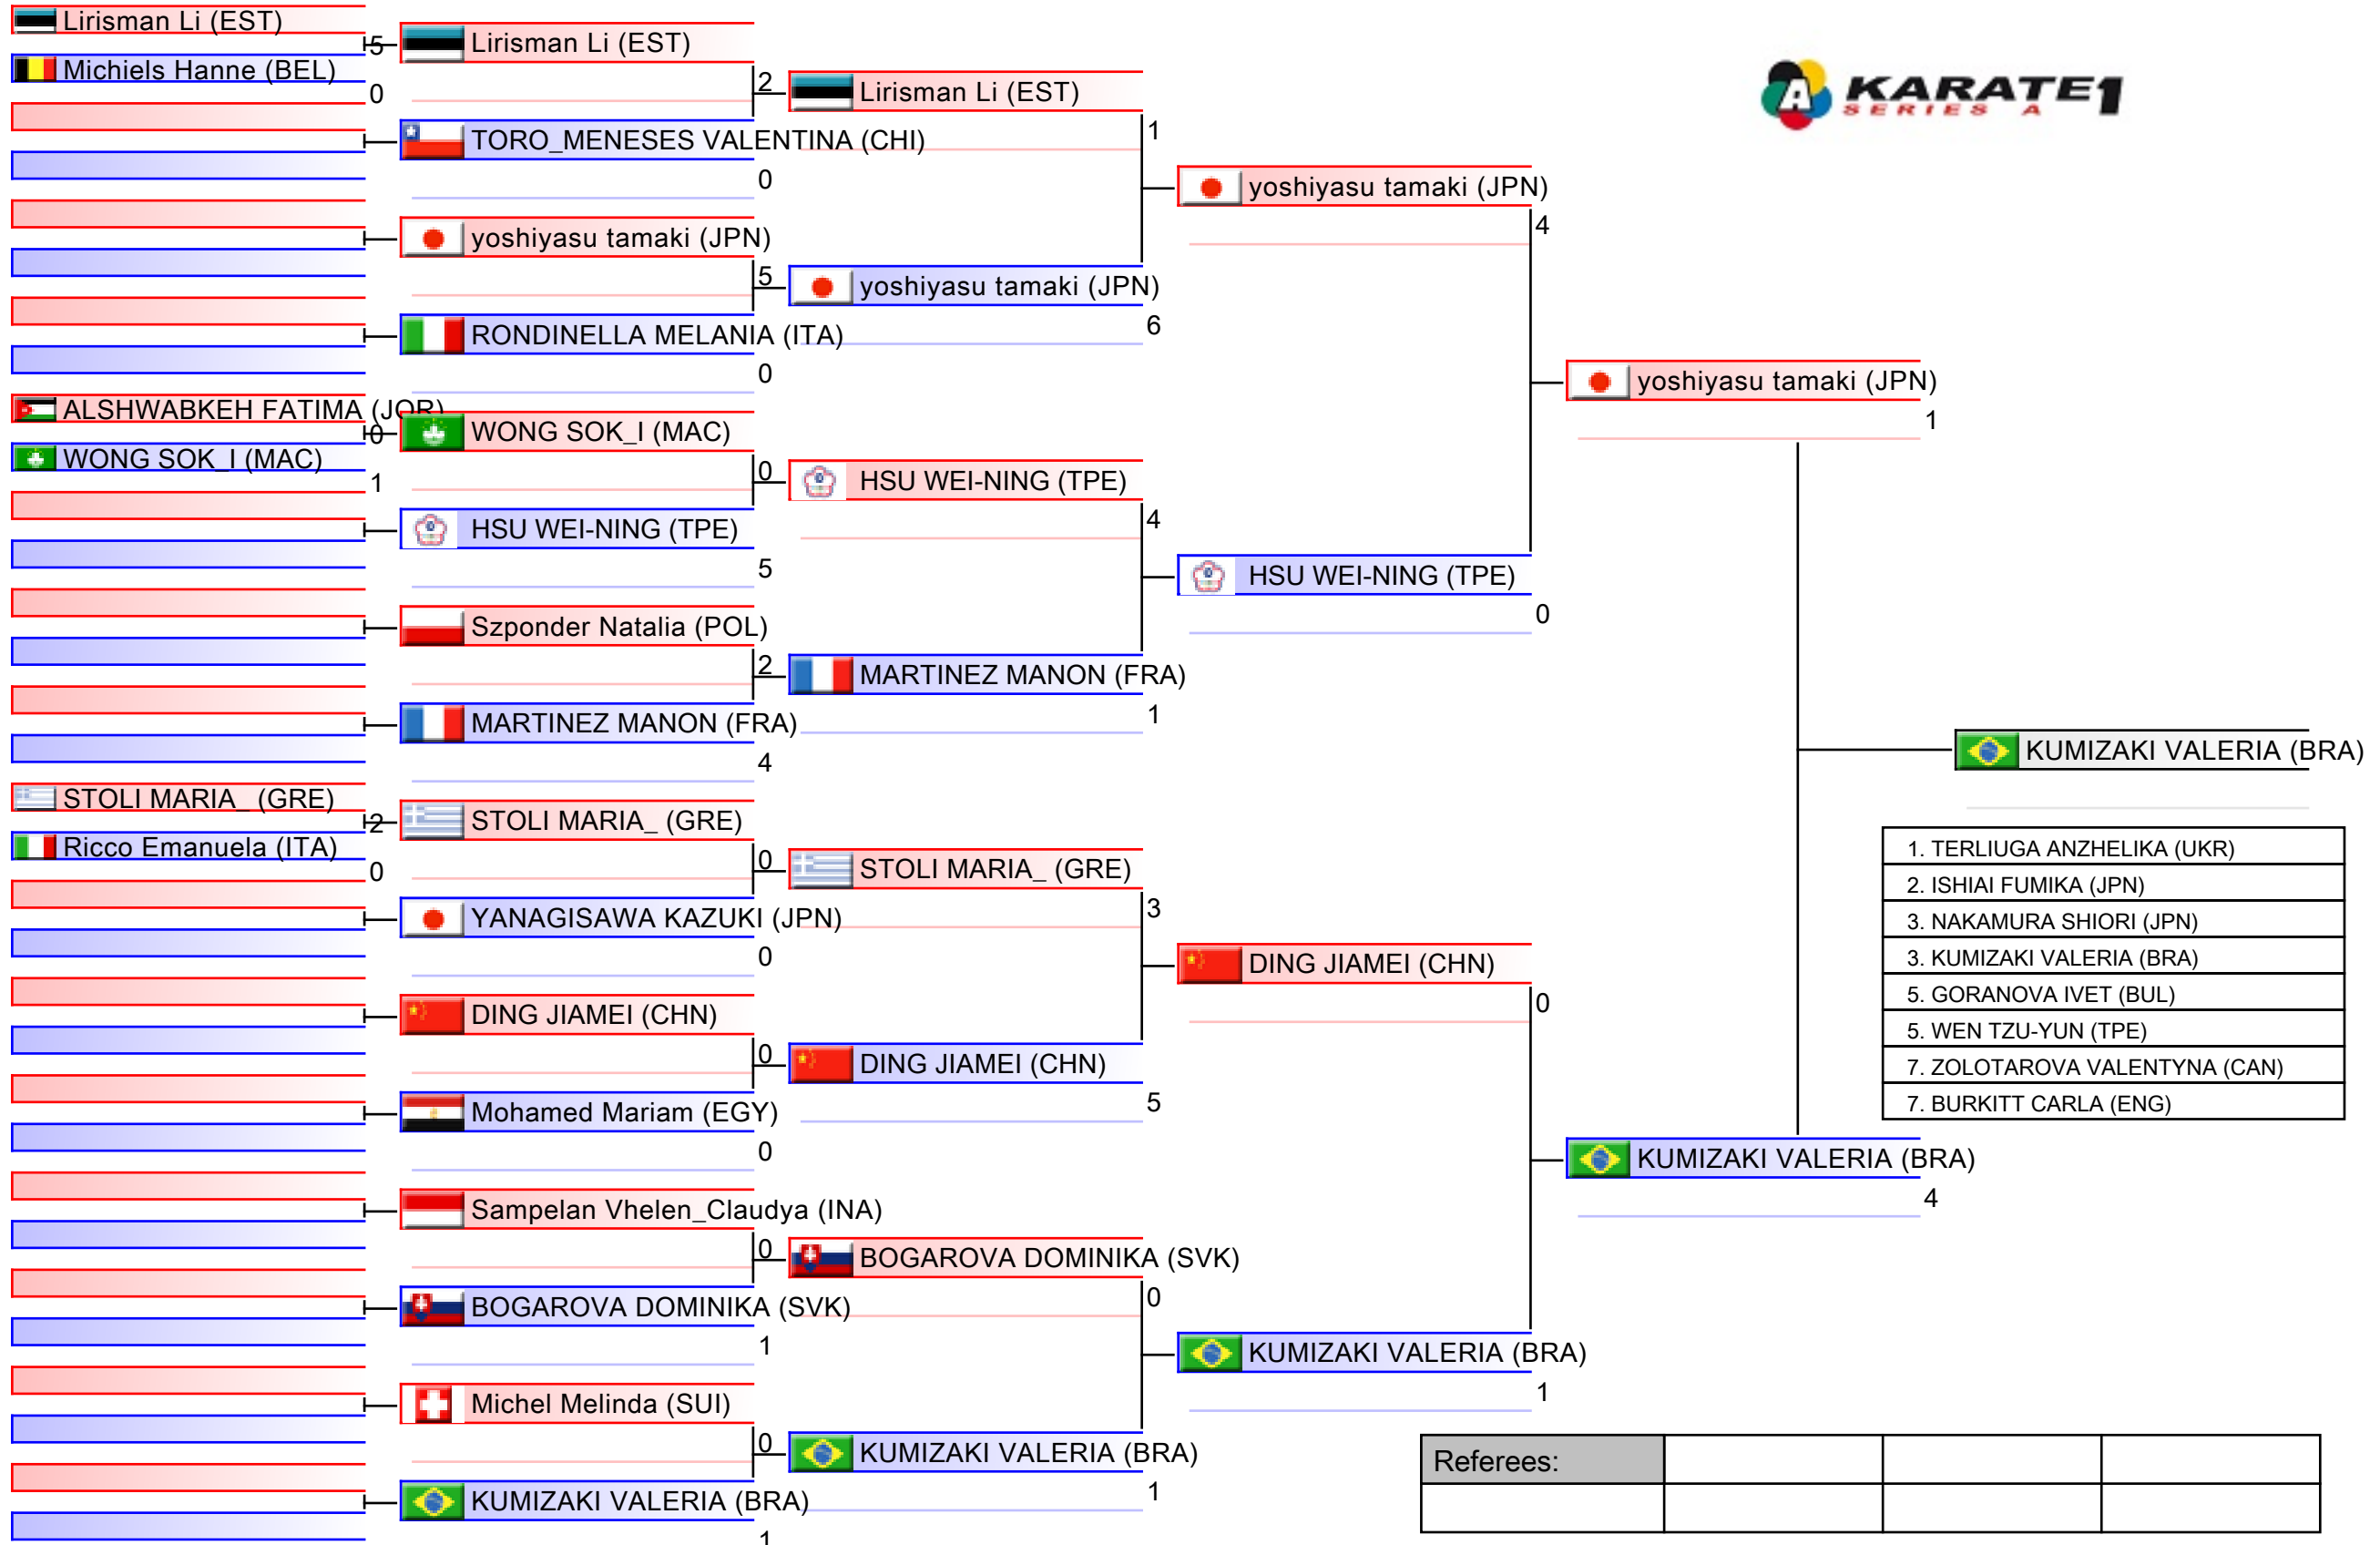

Female Kumite -55 Kg

Karate1 Series A - Shanghai 2018, Shanghai, CHN

Tatami
1 20:10

Pool
1/4

Referees: