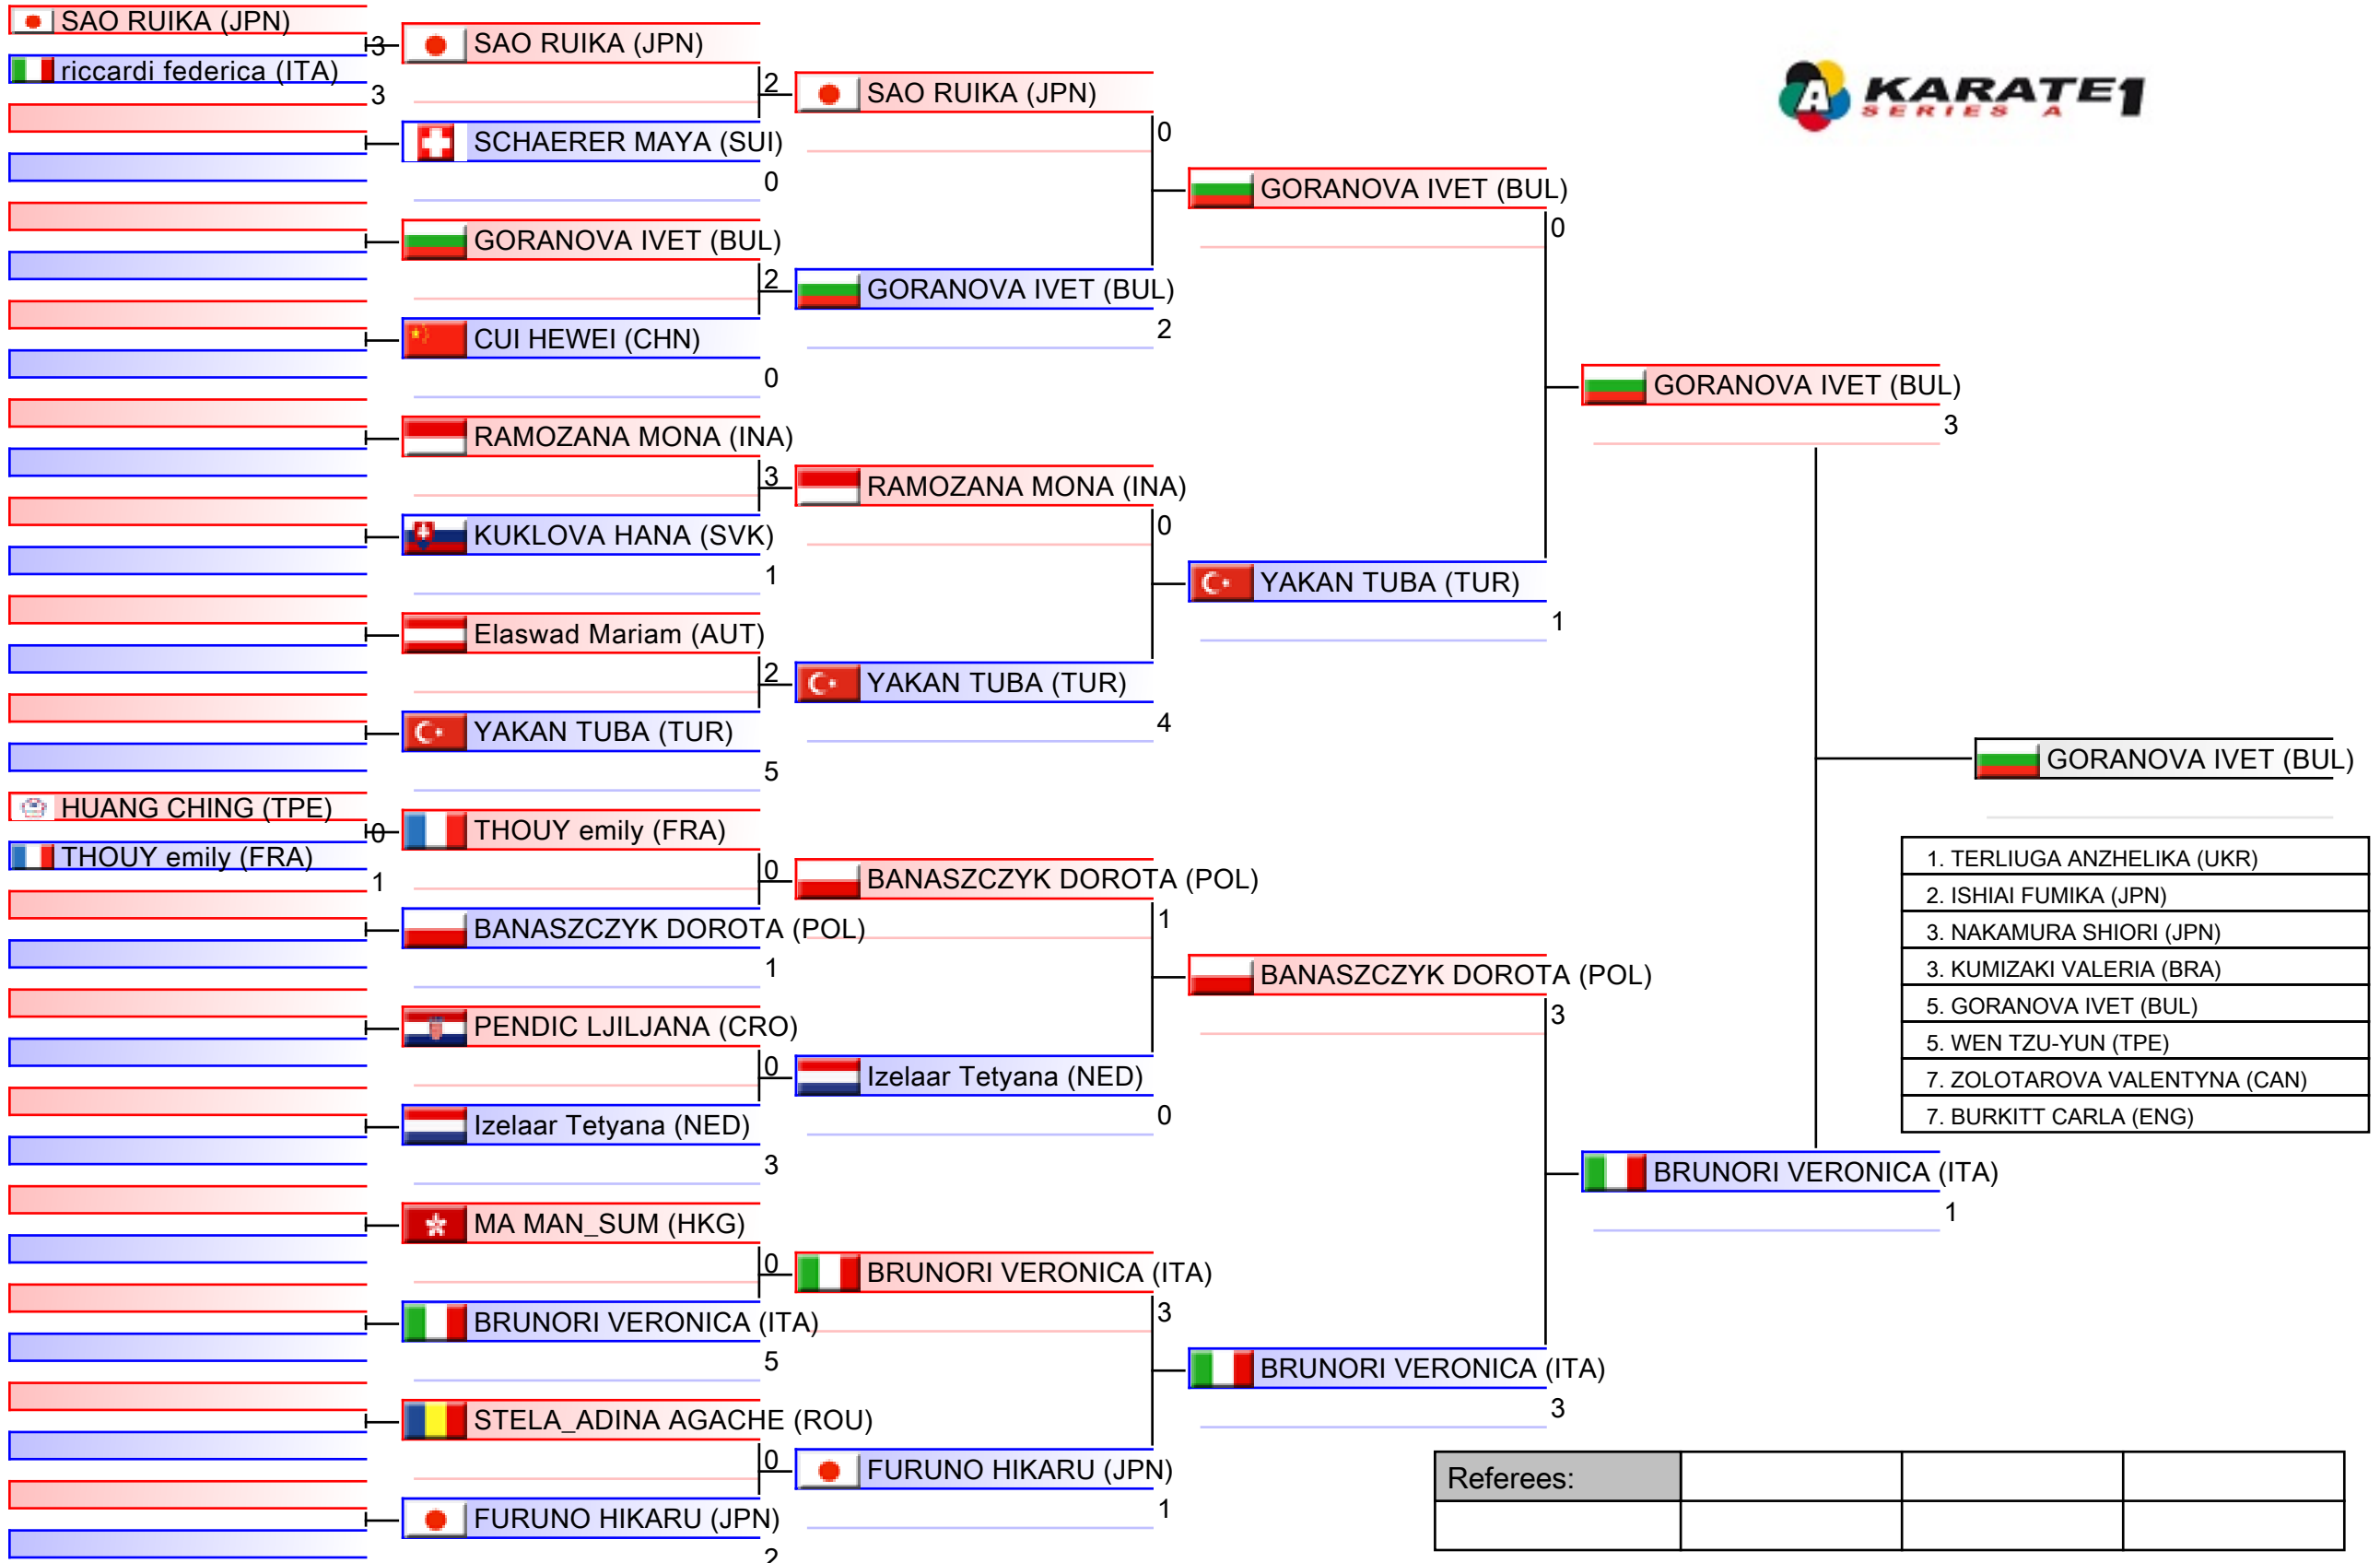

Female Kumite -55 Kg

Karate1 Series A - Shanghai 2018, Shanghai, CHN

Tatami
3 20:05

Pool
3/4

Referees: