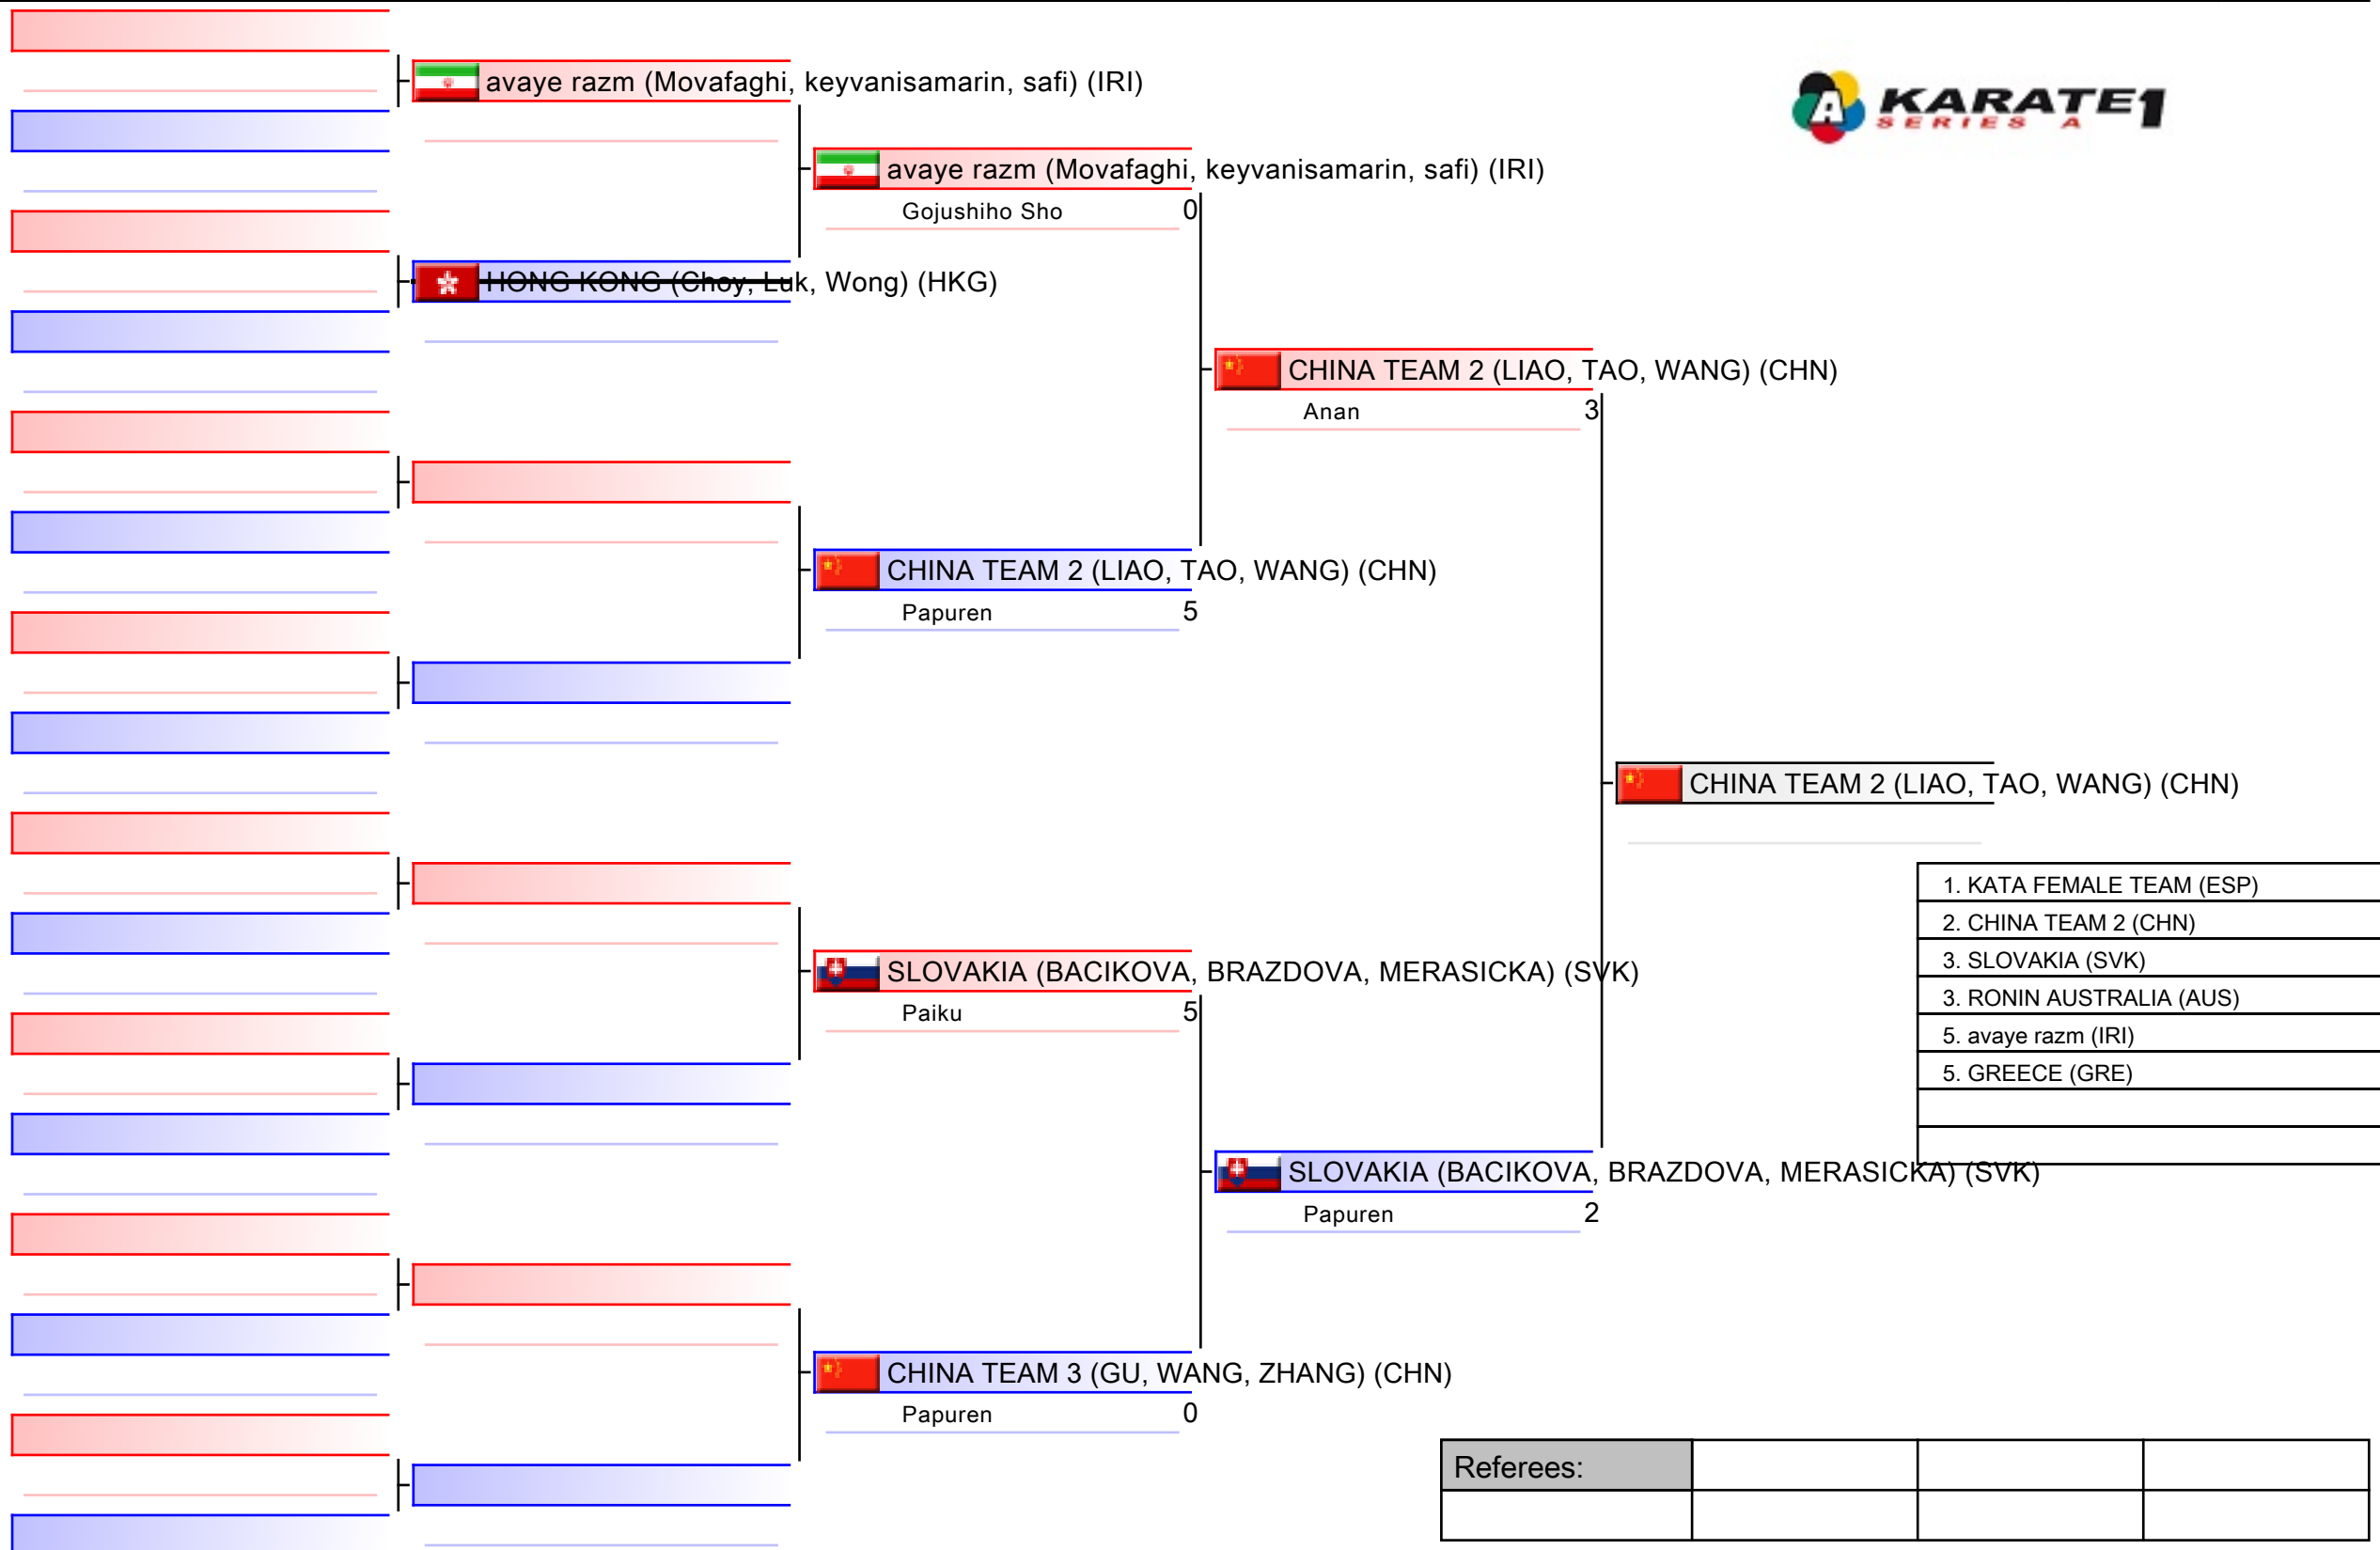

Referees:			

Female Team Kata

Karate1 Series A - Shanghai 2018, Shanghai, CHN

Tatami
1 17:20

Pool
1/2

Female Team Kata

Karate1 Series A - Shanghai 2018, Shanghai, CHN

Tatami
3 17:15

Pool
2/2

Male Kata

Karate1 Series A - Shanghai 2018, Shanghai, CHN

Tatami
1 09:00

Pool
1/8

- 1. QUINTERO_CAPDEVILA DAMIAN_HUGO (ESP)
- 2. ZARESTA_YUDA AHMAD_ZIGI (INA)
- 3. hayashida chikashi (JPN)
- 3. SHIMBABA ISSEI (JPN)
- 5. El_Hanni Mohammed (MAR)
- 5. MOTO RYUJI (JPN)
- 7. Sekine Tomu (JPN)
- 7. Kinjo Arata (JPN)