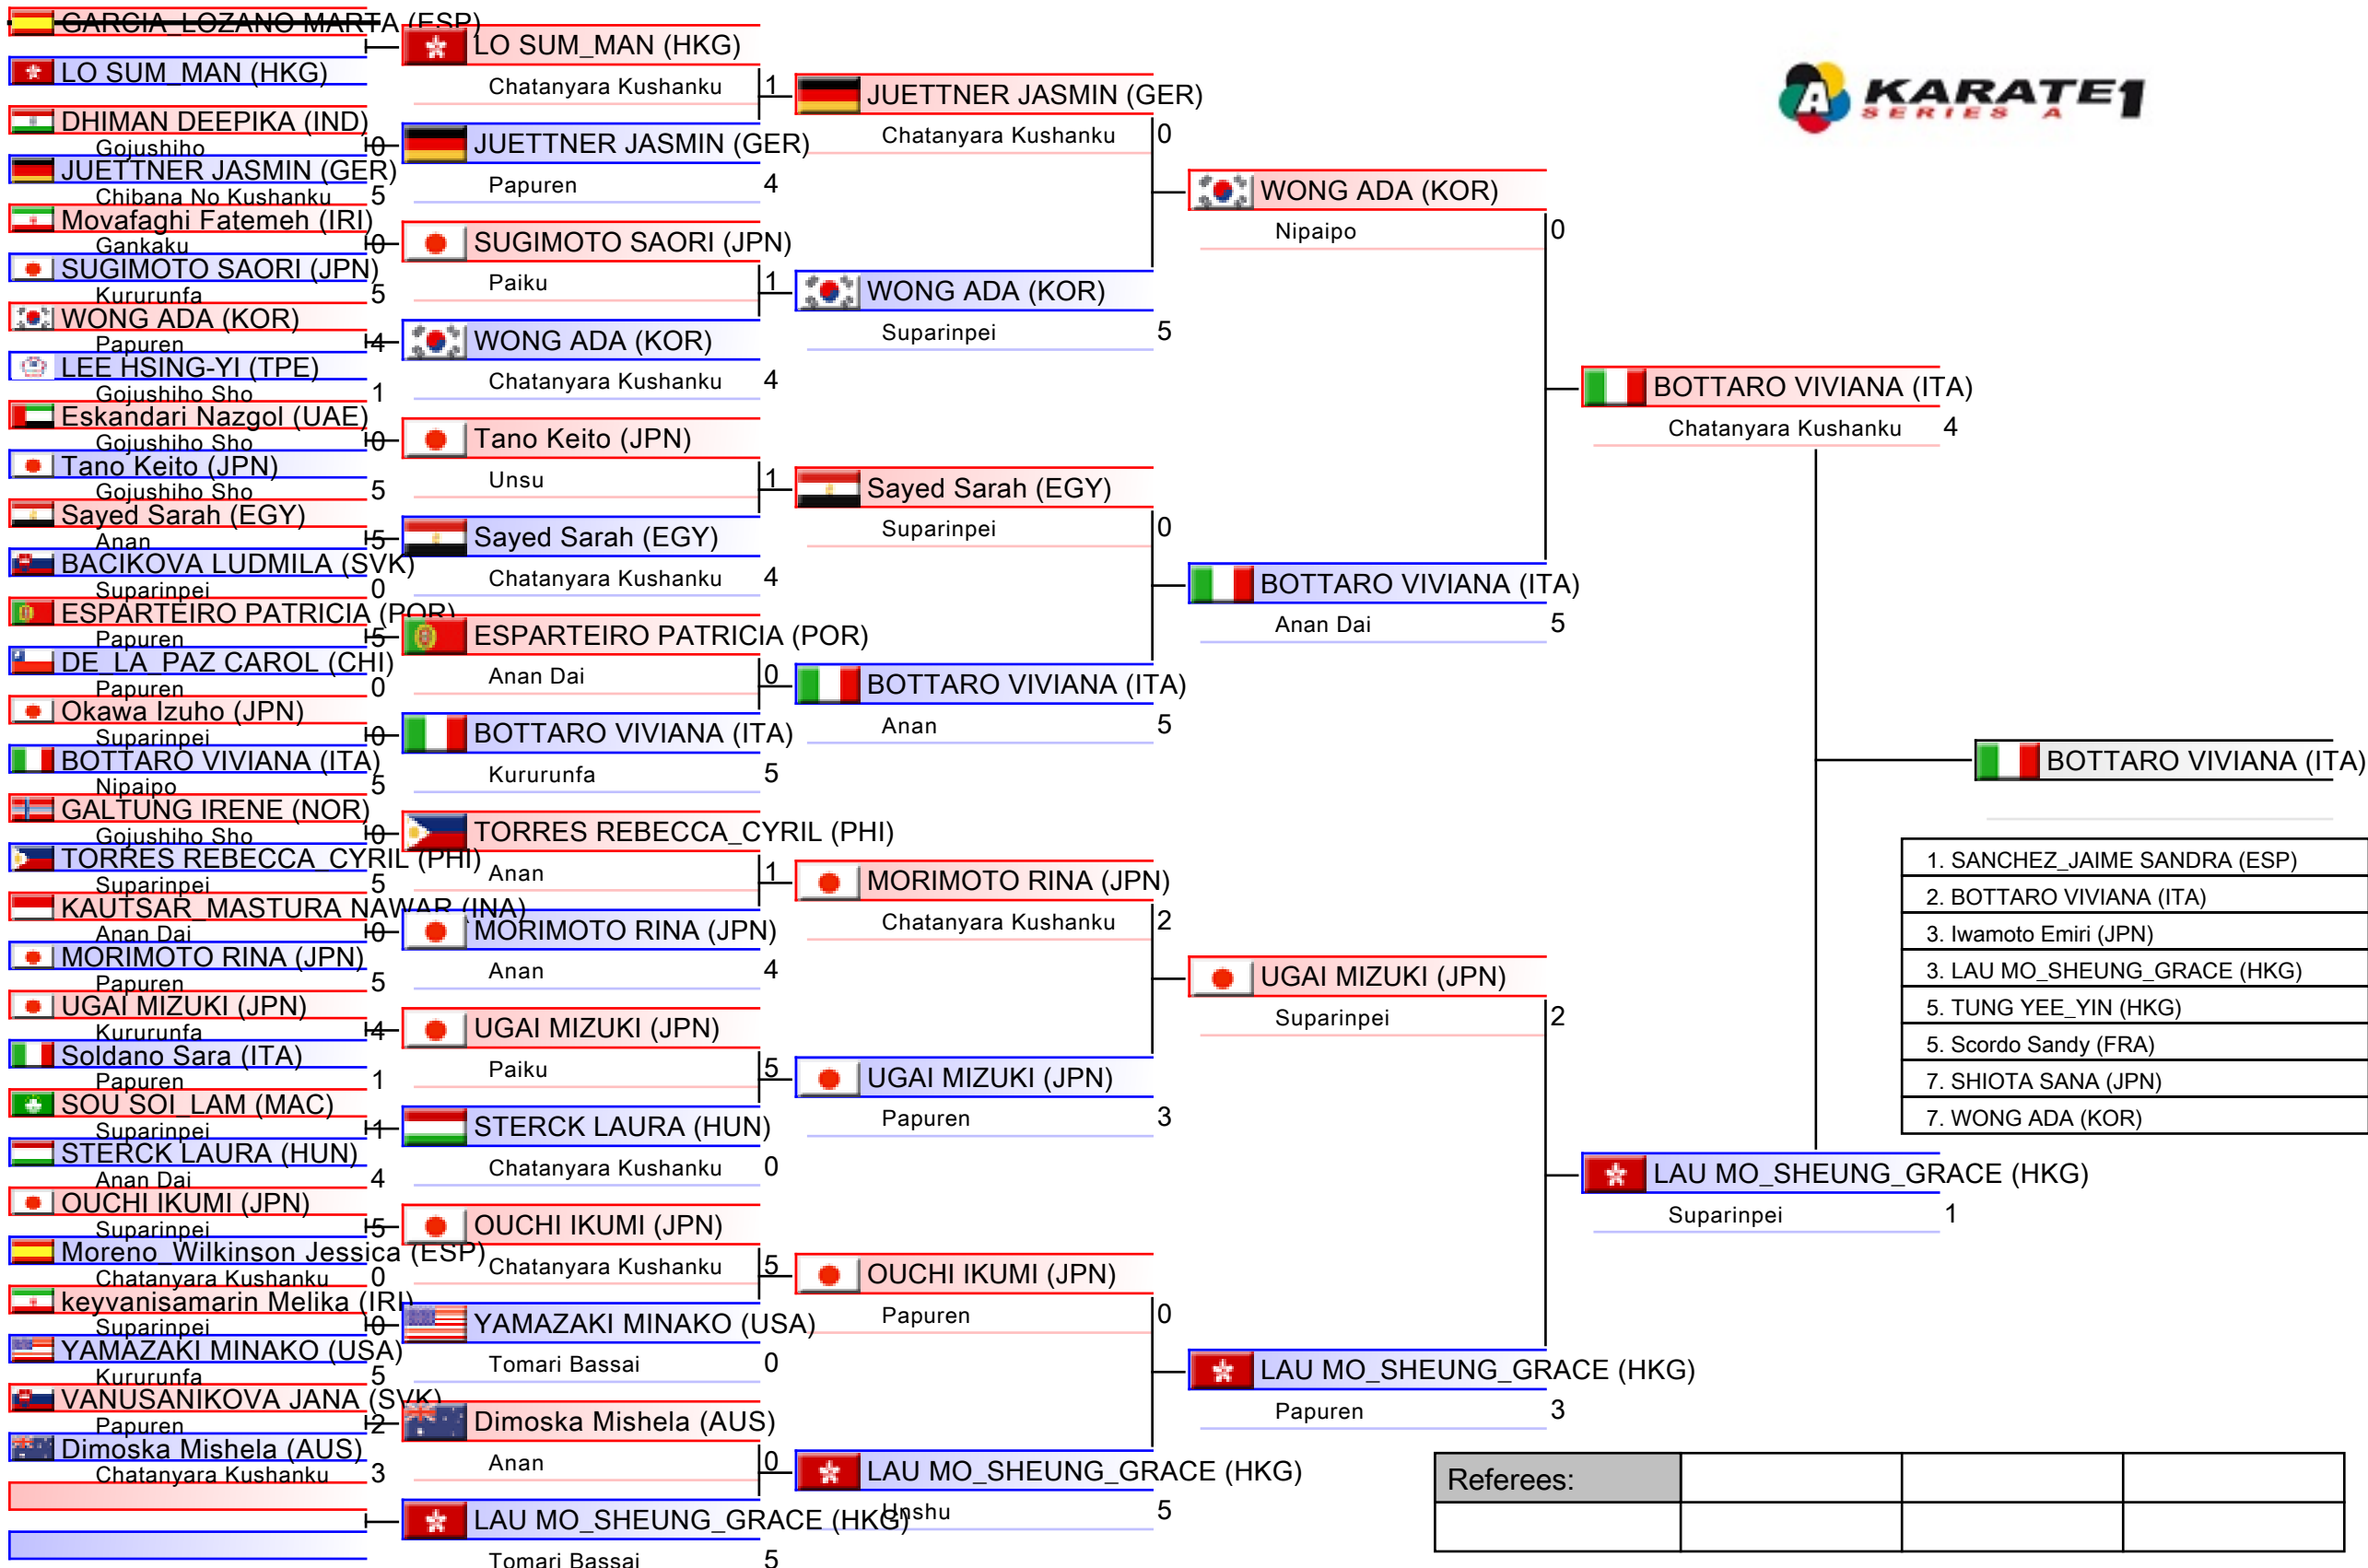

Female Kata

Karate1 Series A - Shanghai 2018, Shanghai, CHN

Tatami
1 13:40

Pool
1/4

Female Kata

Karate1 Series A - Shanghai 2018, Shanghai, CHN

Tatami
2 13:00

Pool
2/4

Female Kata

Karate1 Series A - Shanghai 2018, Shanghai, CHN

Tatami
3 13:35

Pool
3/4

- 1. SANCHEZ_JAIME SANDRA (ESP)
- 2. BOTTARO VIVIANA (ITA)
- 3. Iwamoto Emiri (JPN)
- 3. LAU MO_SHEUNG_GRACE (HKG)
- 5. TUNG YEE_YIN (HKG)
- 5. Scordo Sandy (FRA)
- 7. SHIOTA SANA (JPN)
- 7. WONG ADA (KOR)