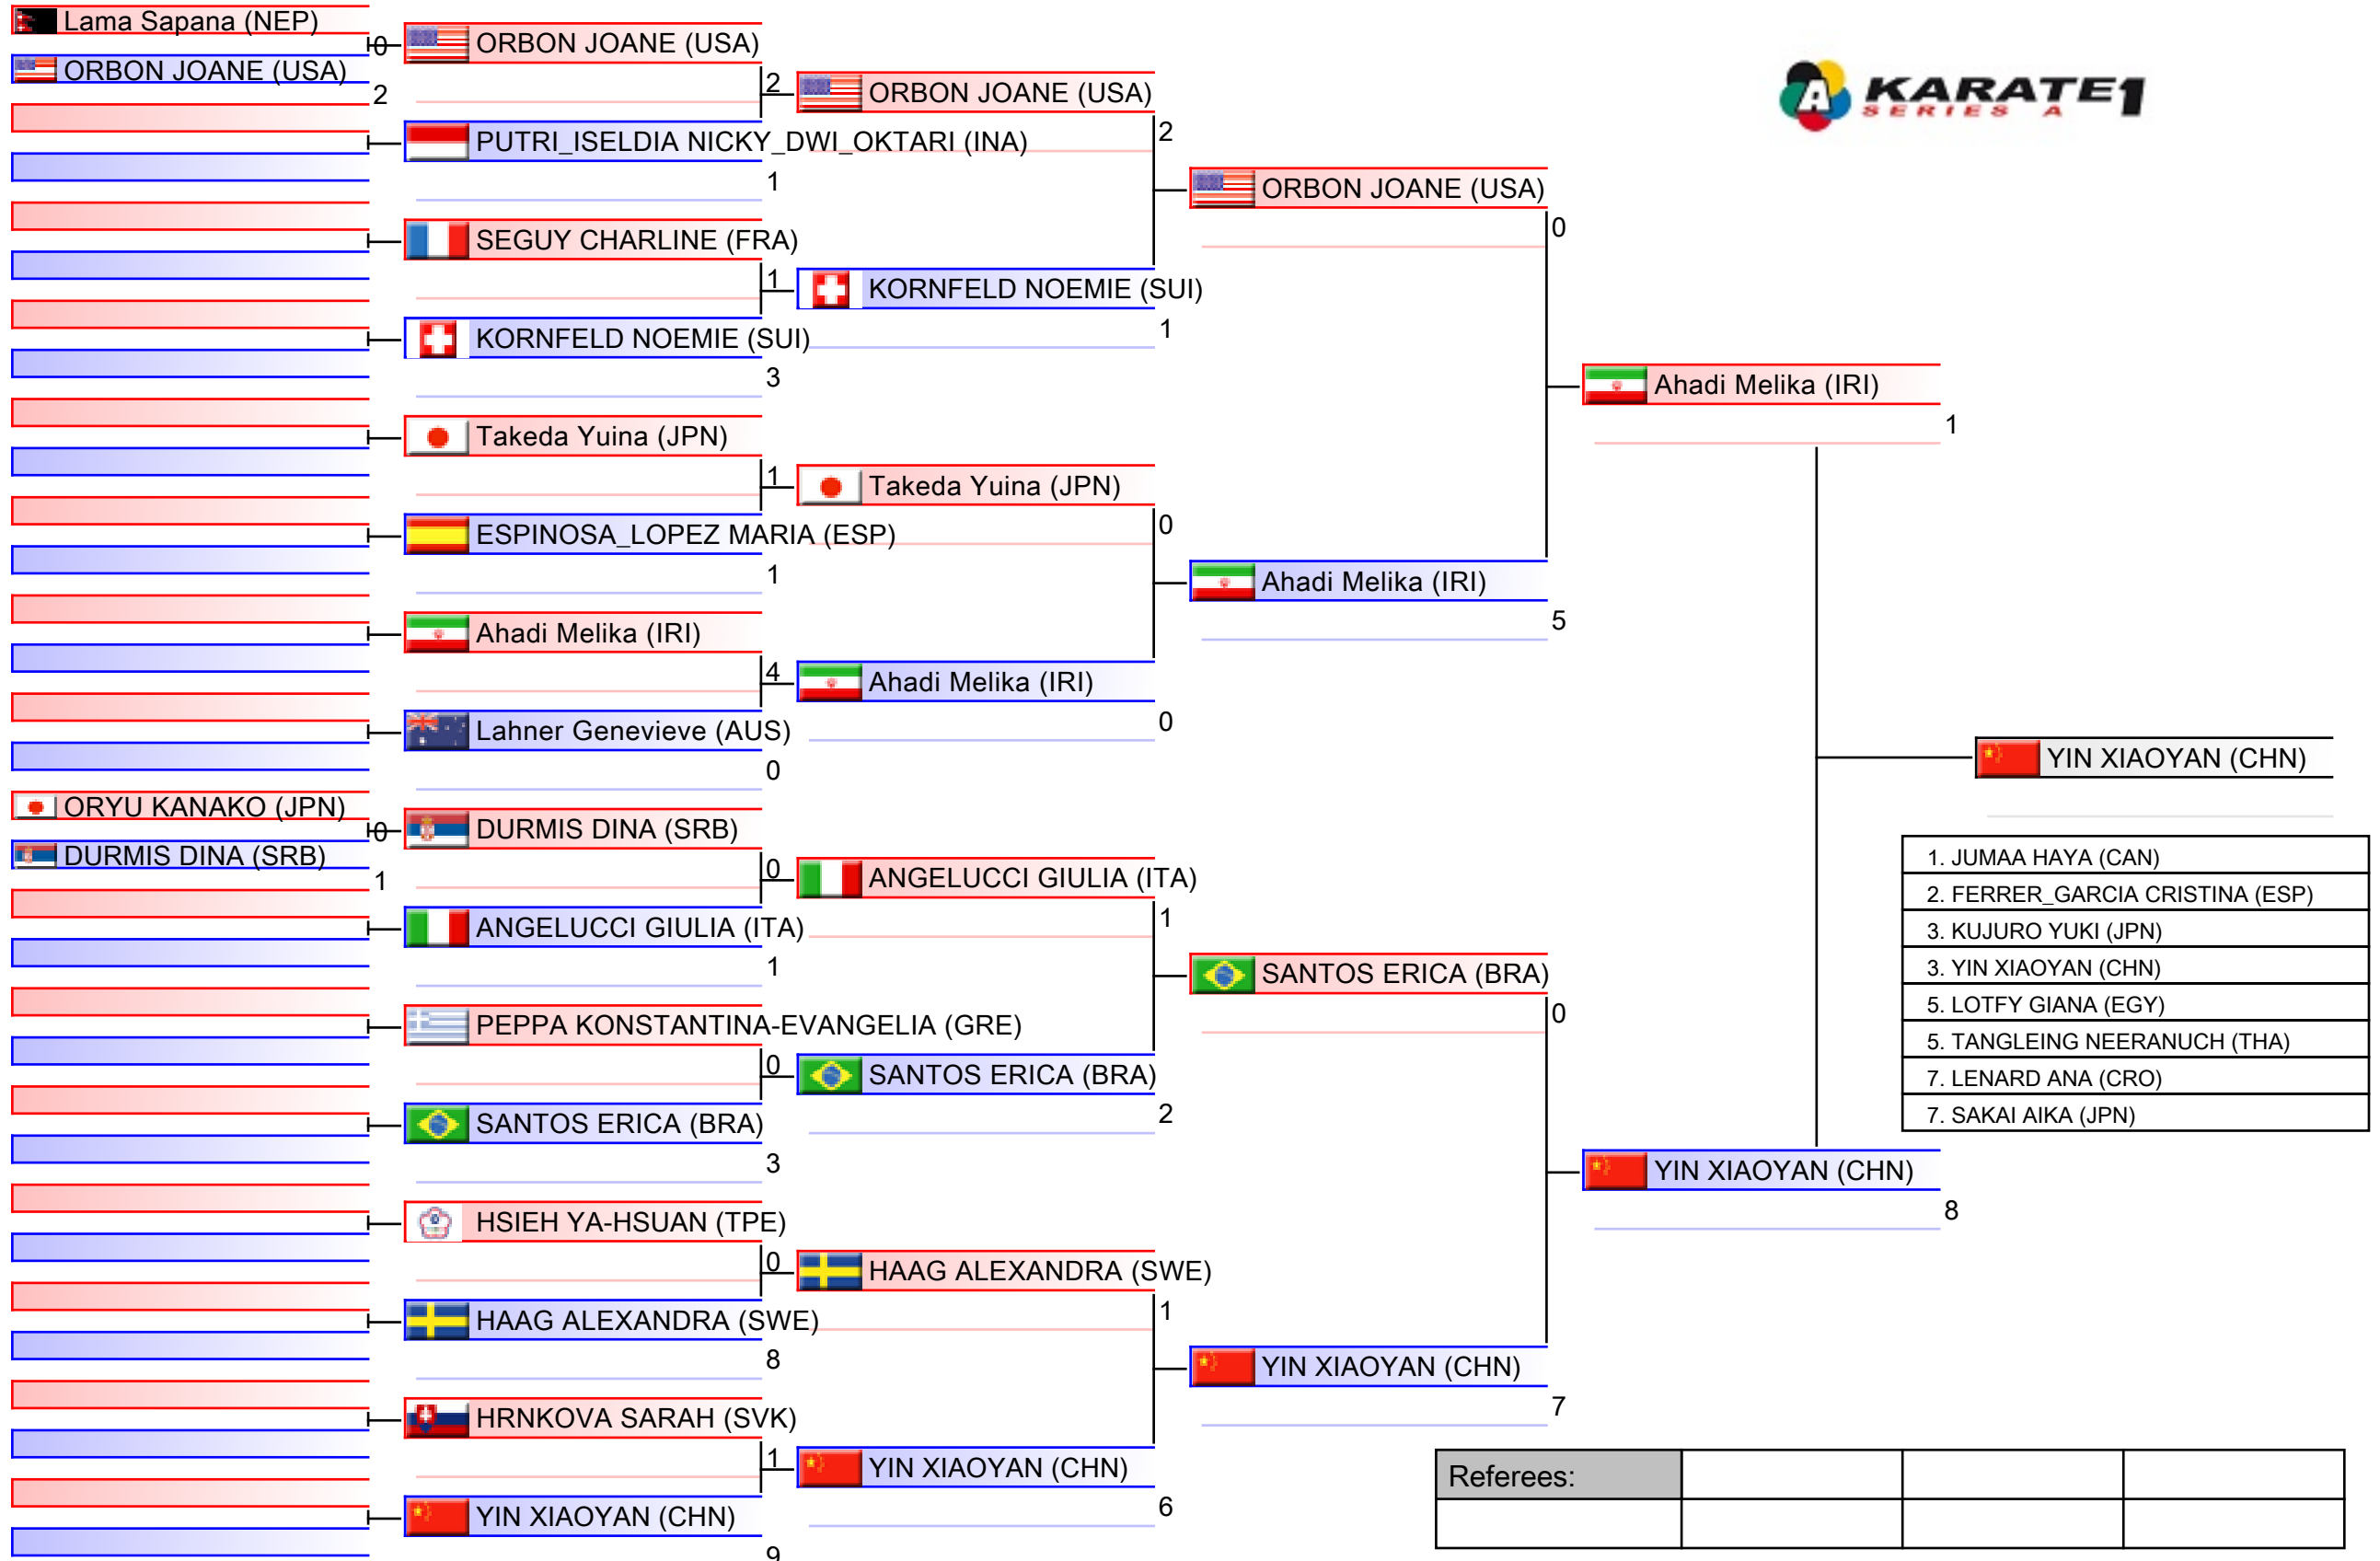

Female Kumite -61 Kg

Karate1 Series A - Shanghai 2018, Shanghai, CHN

Tatami
4 10:55

Pool
4/4

1. JUMAA HAYA (CAN)
2. FERRER_GARCIA CRISTINA (ESP)
3. KUJURO YUKI (JPN)
3. YIN XIAOYAN (CHN)
5. LOTFY GIANA (EGY)
5. TANGLEING NEERANUCH (THA)
7. LENARD ANA (CRO)
7. SAKAI AIKA (JPN)

Referees: