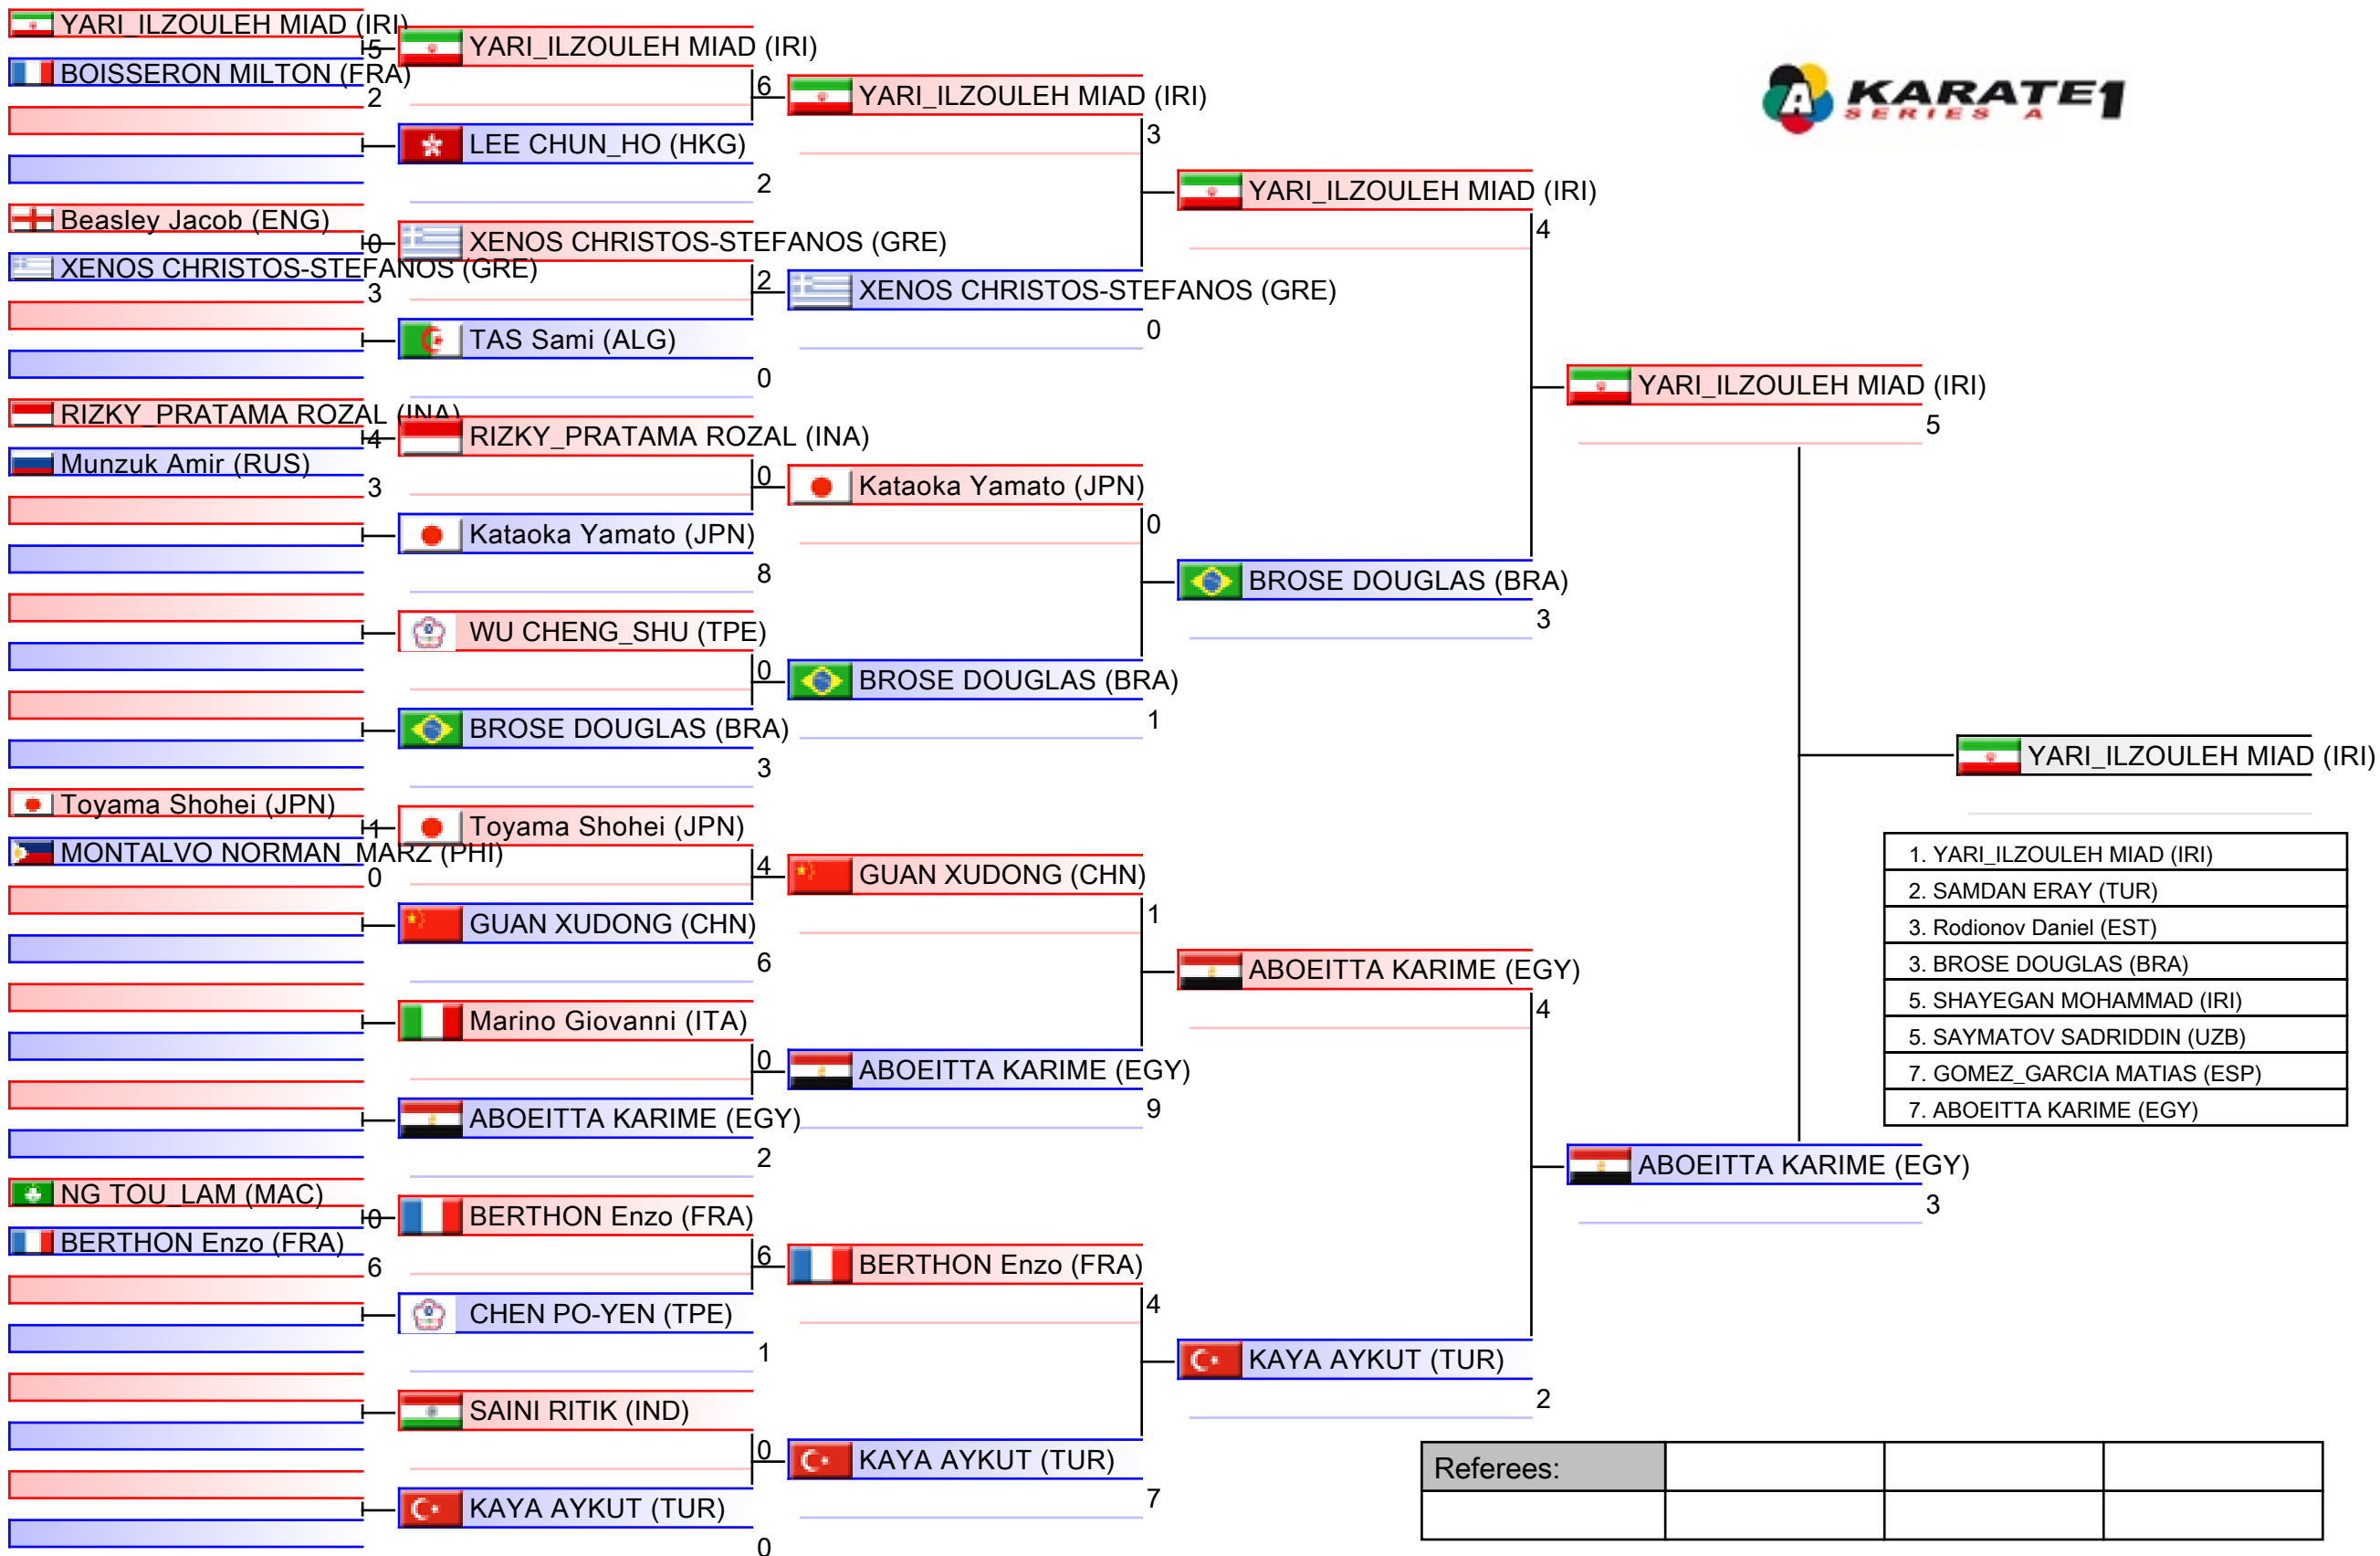

Male Kumite -60 Kg

Karate1 Series A - Shanghai 2018, Shanghai, CHN

Tatami
3 16:10

Pool
3/4

Referees: