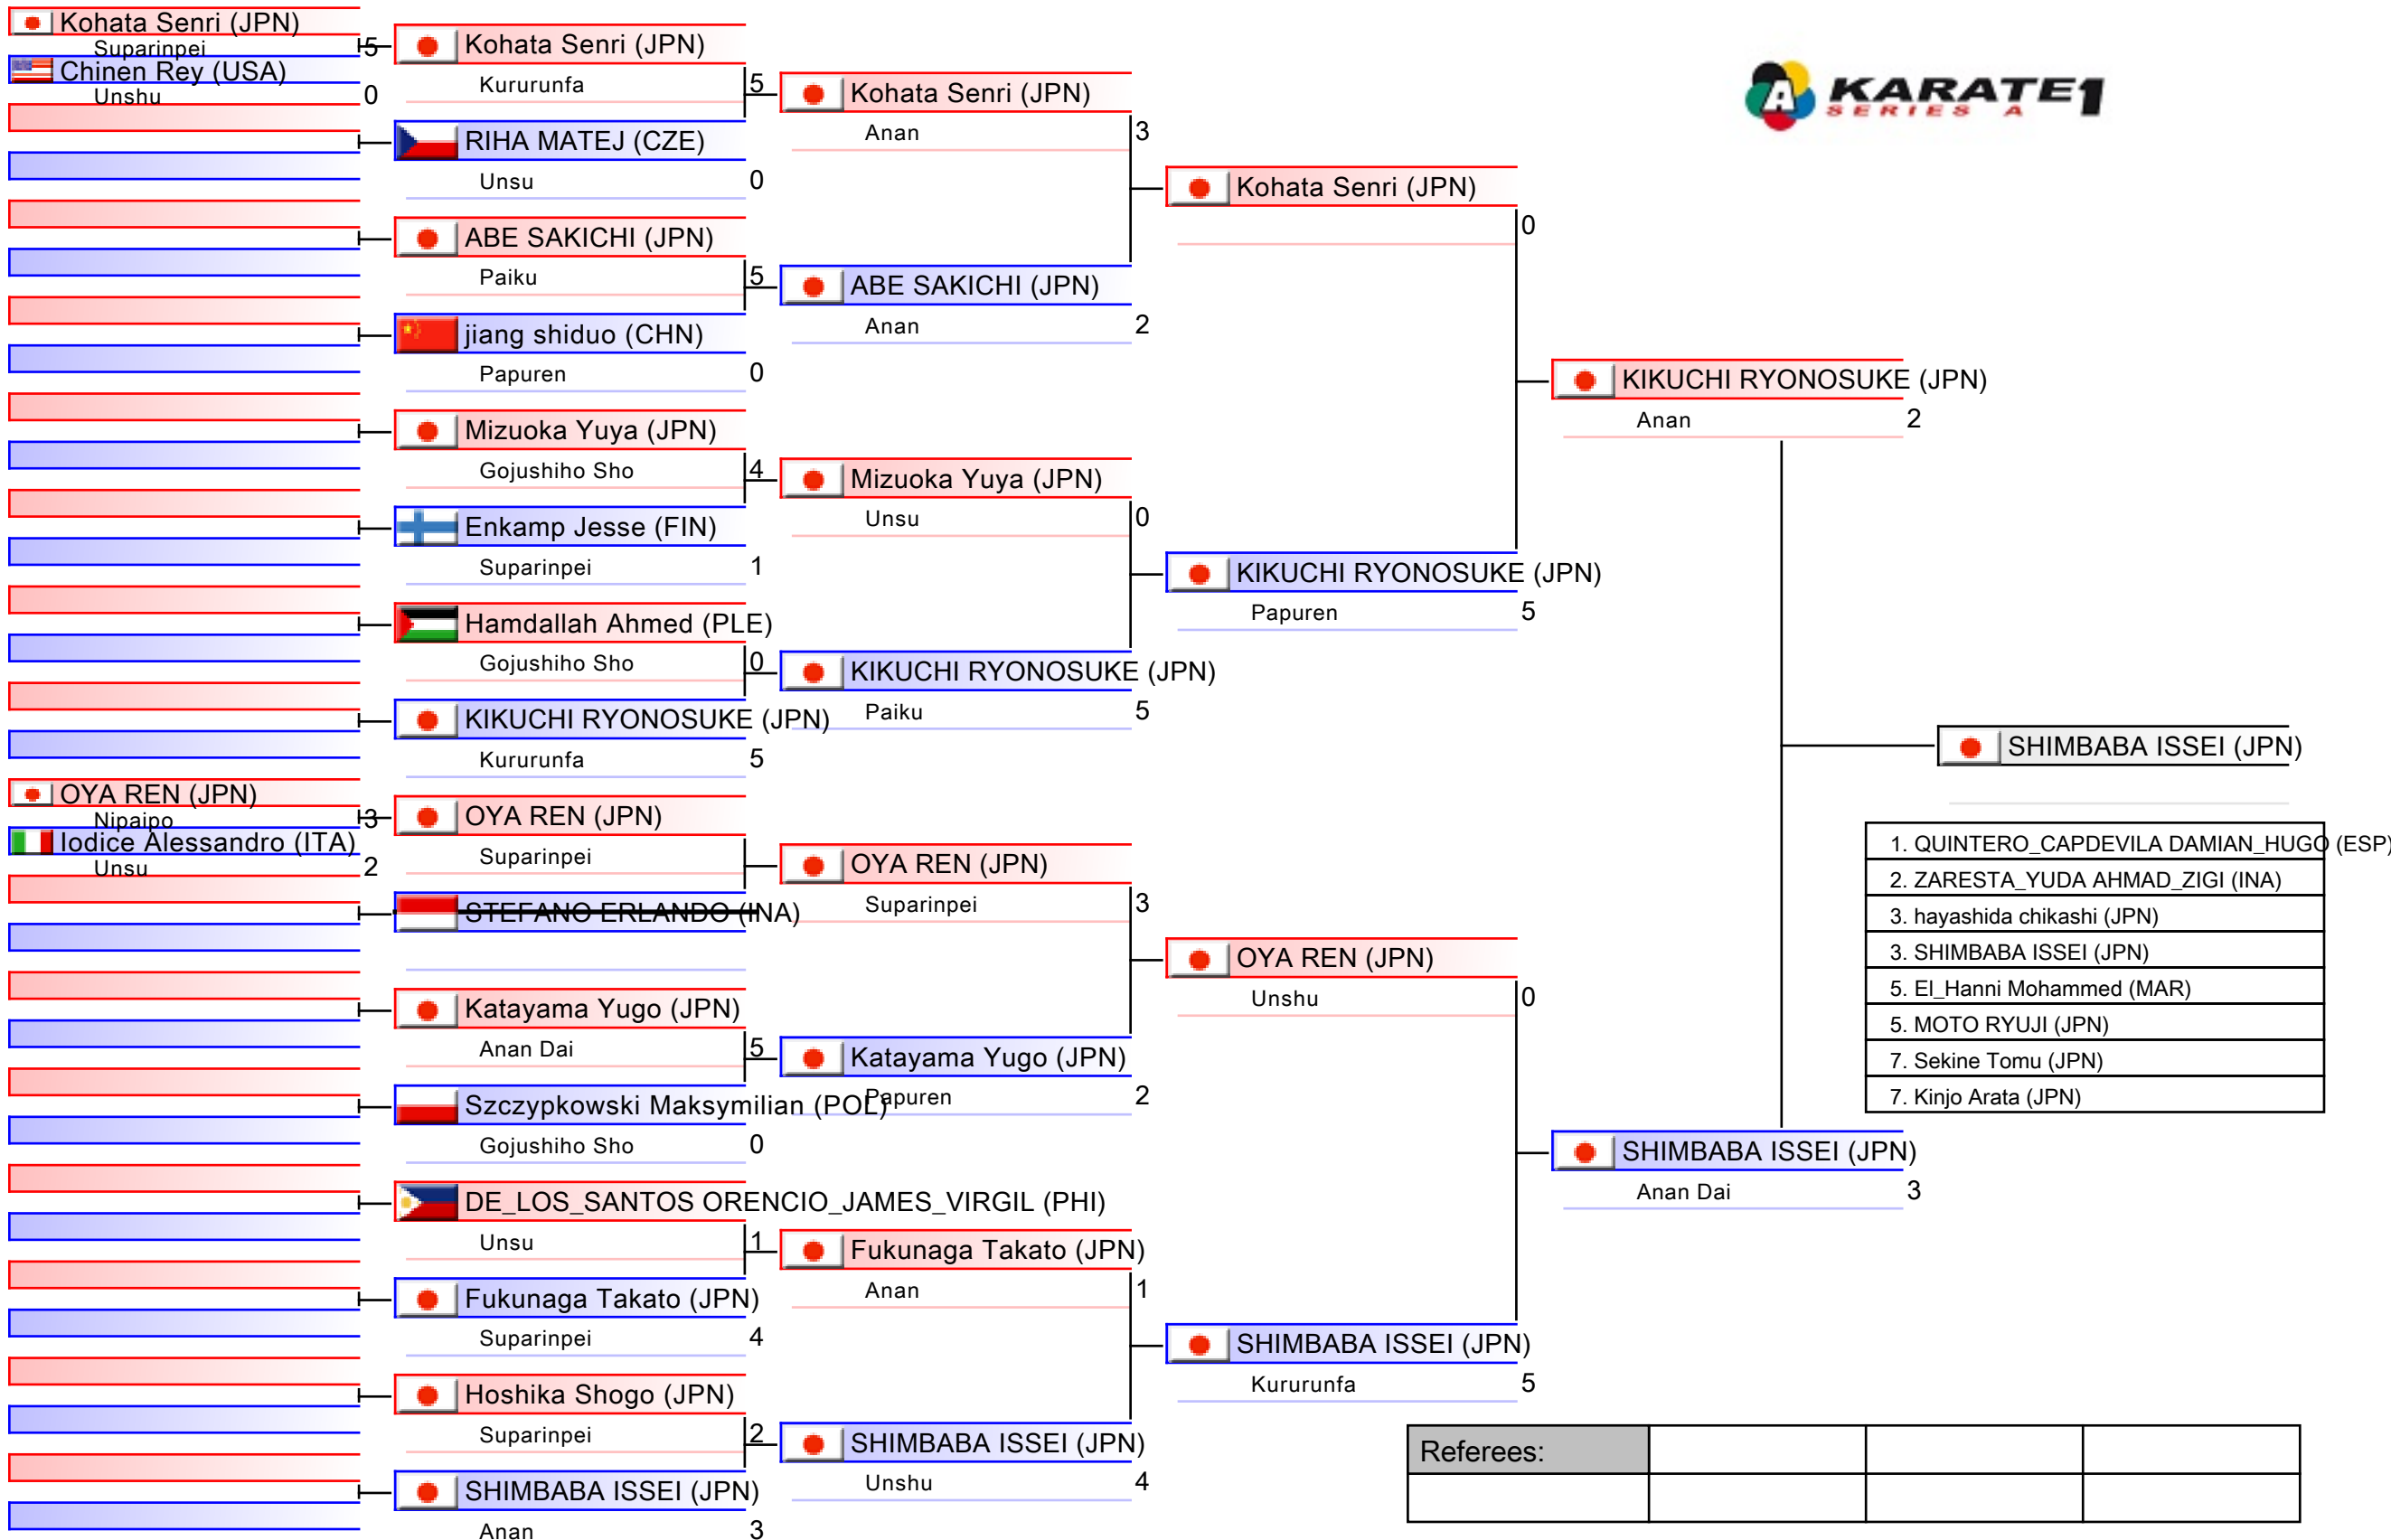

Pool
2/2

Male Kata

Karate1 Series A - Shanghai 2018, Shanghai, CHN

Tatami
1 09:00

Pool
1/8

- 1. QUINTERO_CAPDEVILA DAMIAN_HUGO (ESP)
- 2. ZARESTA_YUDA AHMAD_ZIGI (INA)
- 3. hayashida chikashi (JPN)
- 3. SHIMBABA ISSEI (JPN)
- 5. El_Hanni Mohammed (MAR)
- 5. MOTO RYUJI (JPN)
- 7. Sekine Tomu (JPN)
- 7. Kinjo Arata (JPN)

Male Kata

Karate1 Series A - Shanghai 2018, Shanghai, CHN

Tatami
2 09:00

Pool
2/8

Male Kata

Karate1 Series A - Shanghai 2018, Shanghai, CHN

Tatami
3 09:00

Pool
3/8