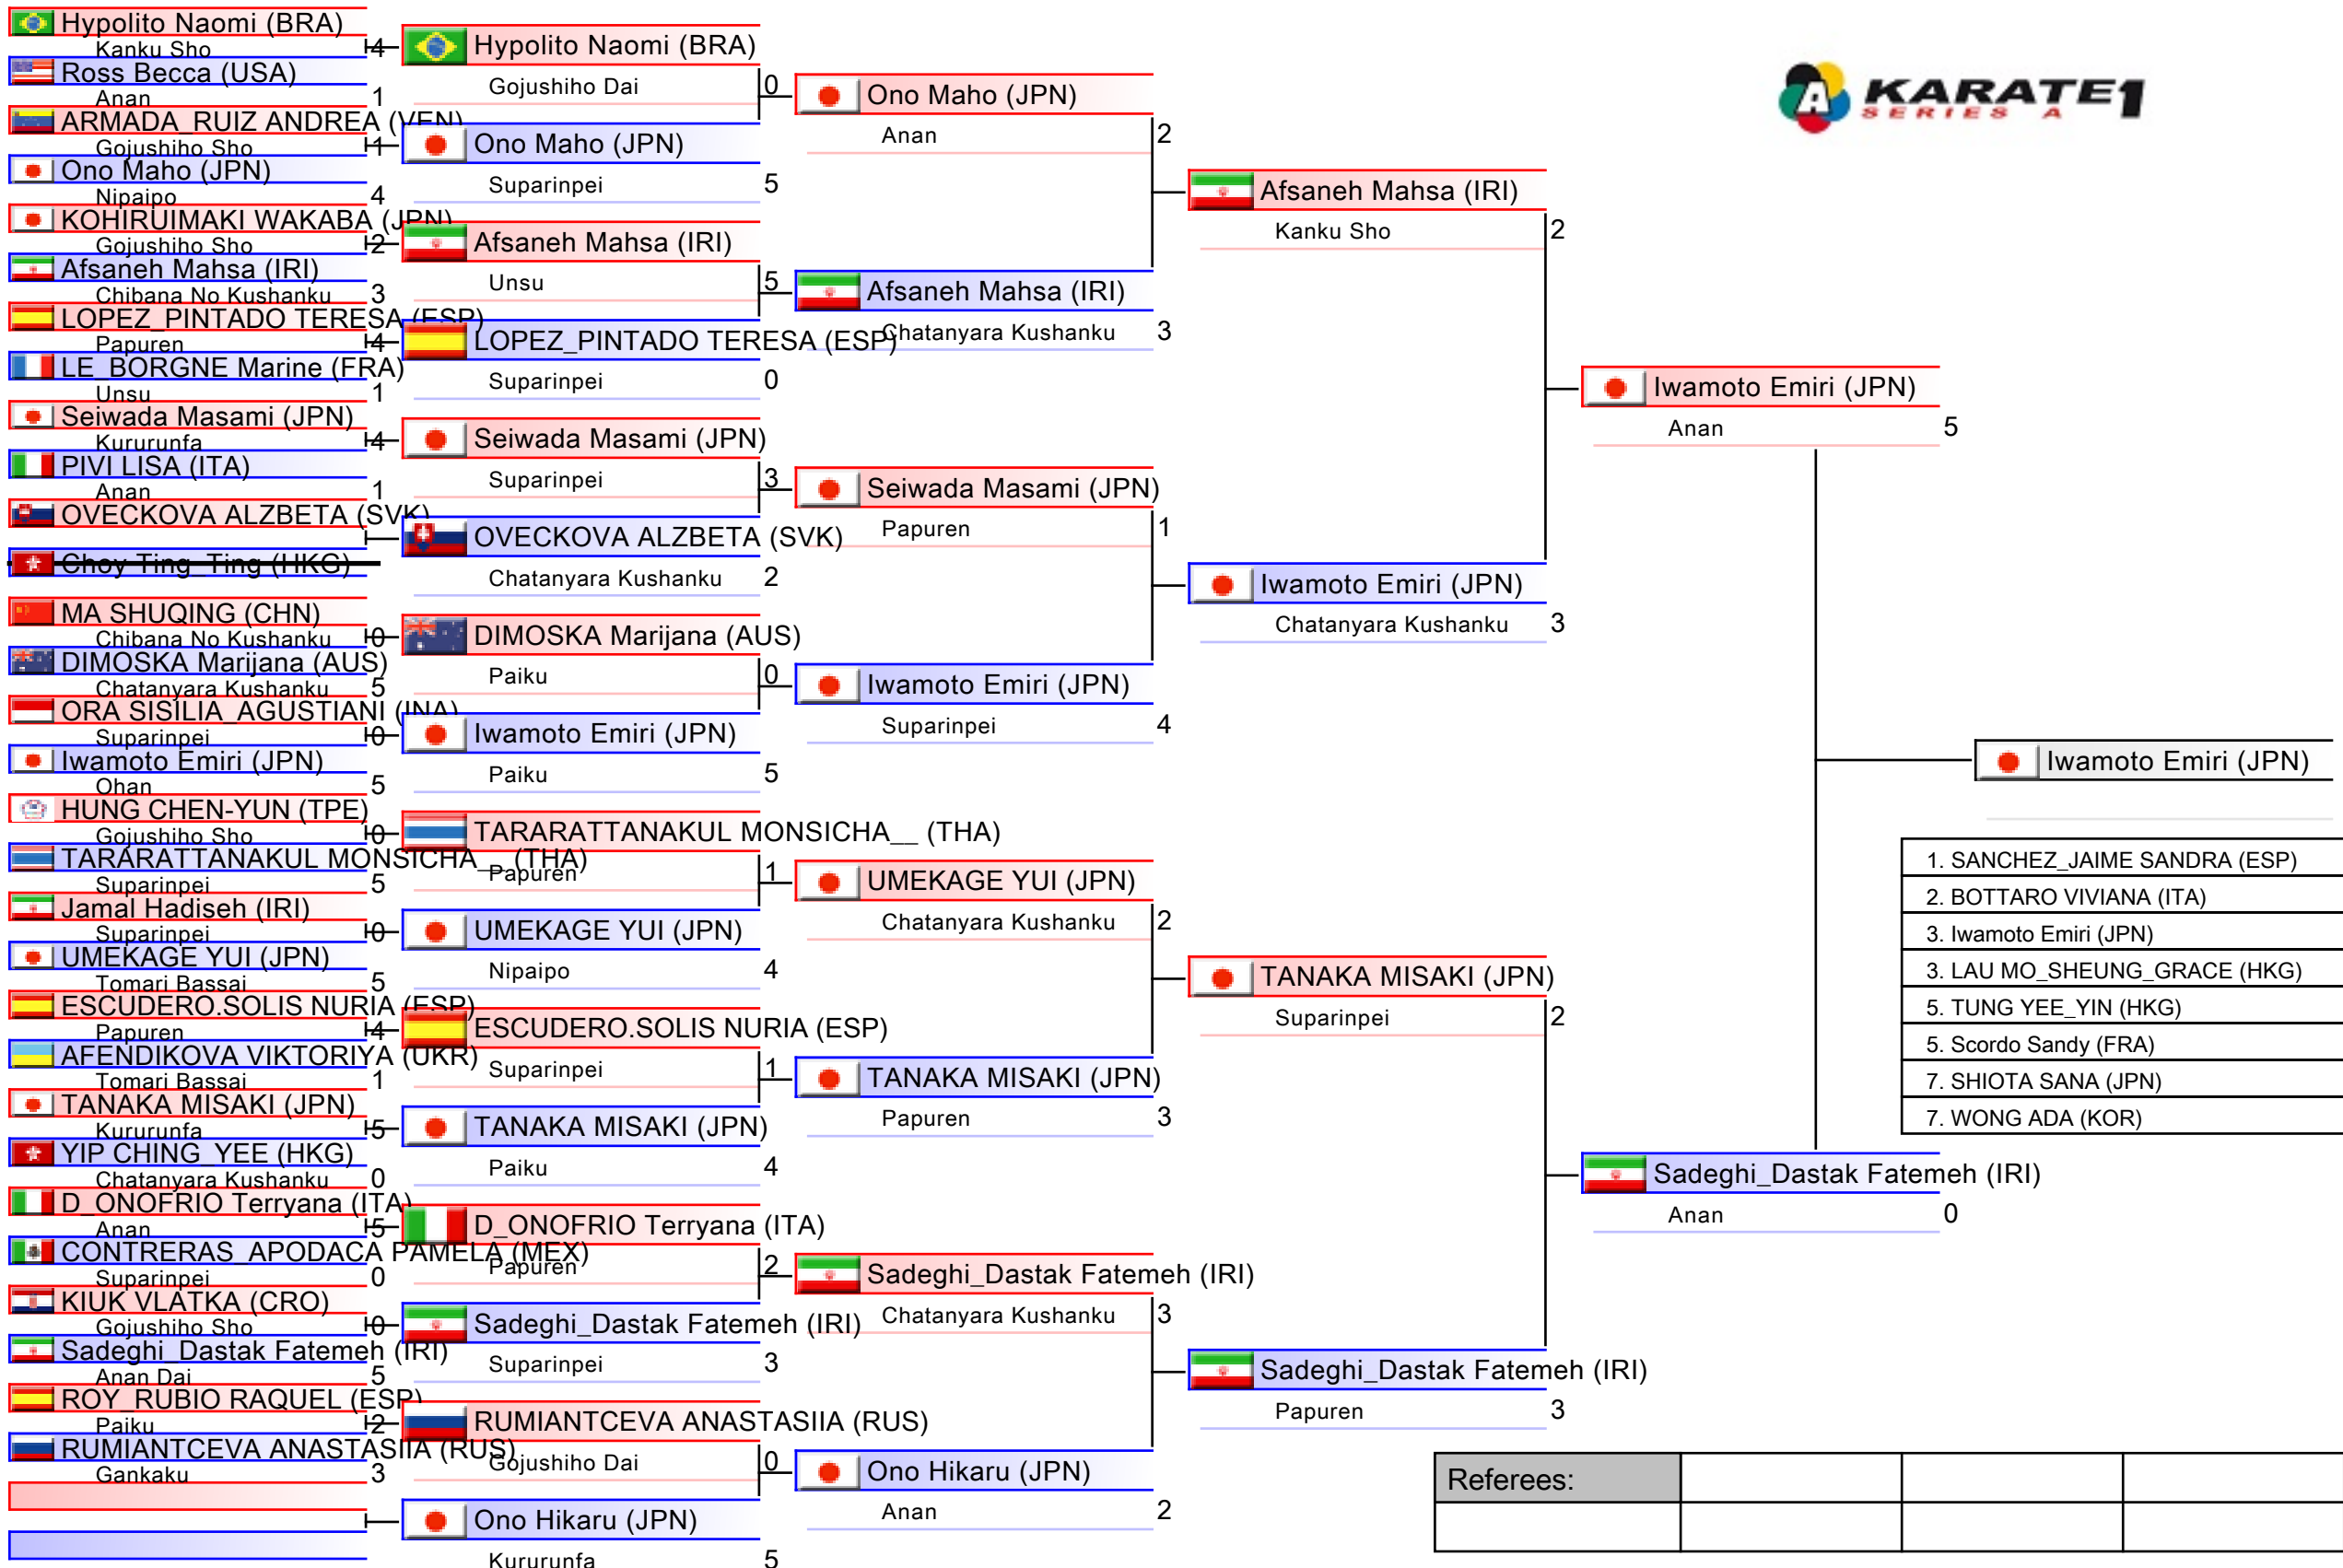

Female Kata

Karate1 Series A - Shanghai 2018, Shanghai, CHN

Tatami
1 13:40

Pool
1/4

Female Kata

Karate1 Series A - Shanghai 2018, Shanghai, CHN

Tatami
2 13:00

Pool
2/4

1. SANCHEZ_JAIME SANDRA (ESP)
2. BOTTARO VIVIANA (ITA)
3. Iwamoto Emiri (JPN)
3. LAU MO_SHEUNG_GRACE (HKG)
5. TUNG YEE_YIN (HKG)
5. Scordo Sandy (FRA)
7. SHIOTA SANA (JPN)
7. WONG ADA (KOR)

Referees:			

Female Kata

Karate1 Series A - Shanghai 2018, Shanghai, CHN

Tatami
3 13:35

Pool
3/4

- 1. SANCHEZ_JAIME SANDRA (ESP)
- 2. BOTTARO VIVIANA (ITA)
- 3. Iwamoto Emiri (JPN)
- 3. LAU MO_SHEUNG_GRACE (HKG)
- 5. TUNG YEE_YIN (HKG)
- 5. Scordo Sandy (FRA)
- 7. SHIOTA SANA (JPN)
- 7. WONG ADA (KOR)