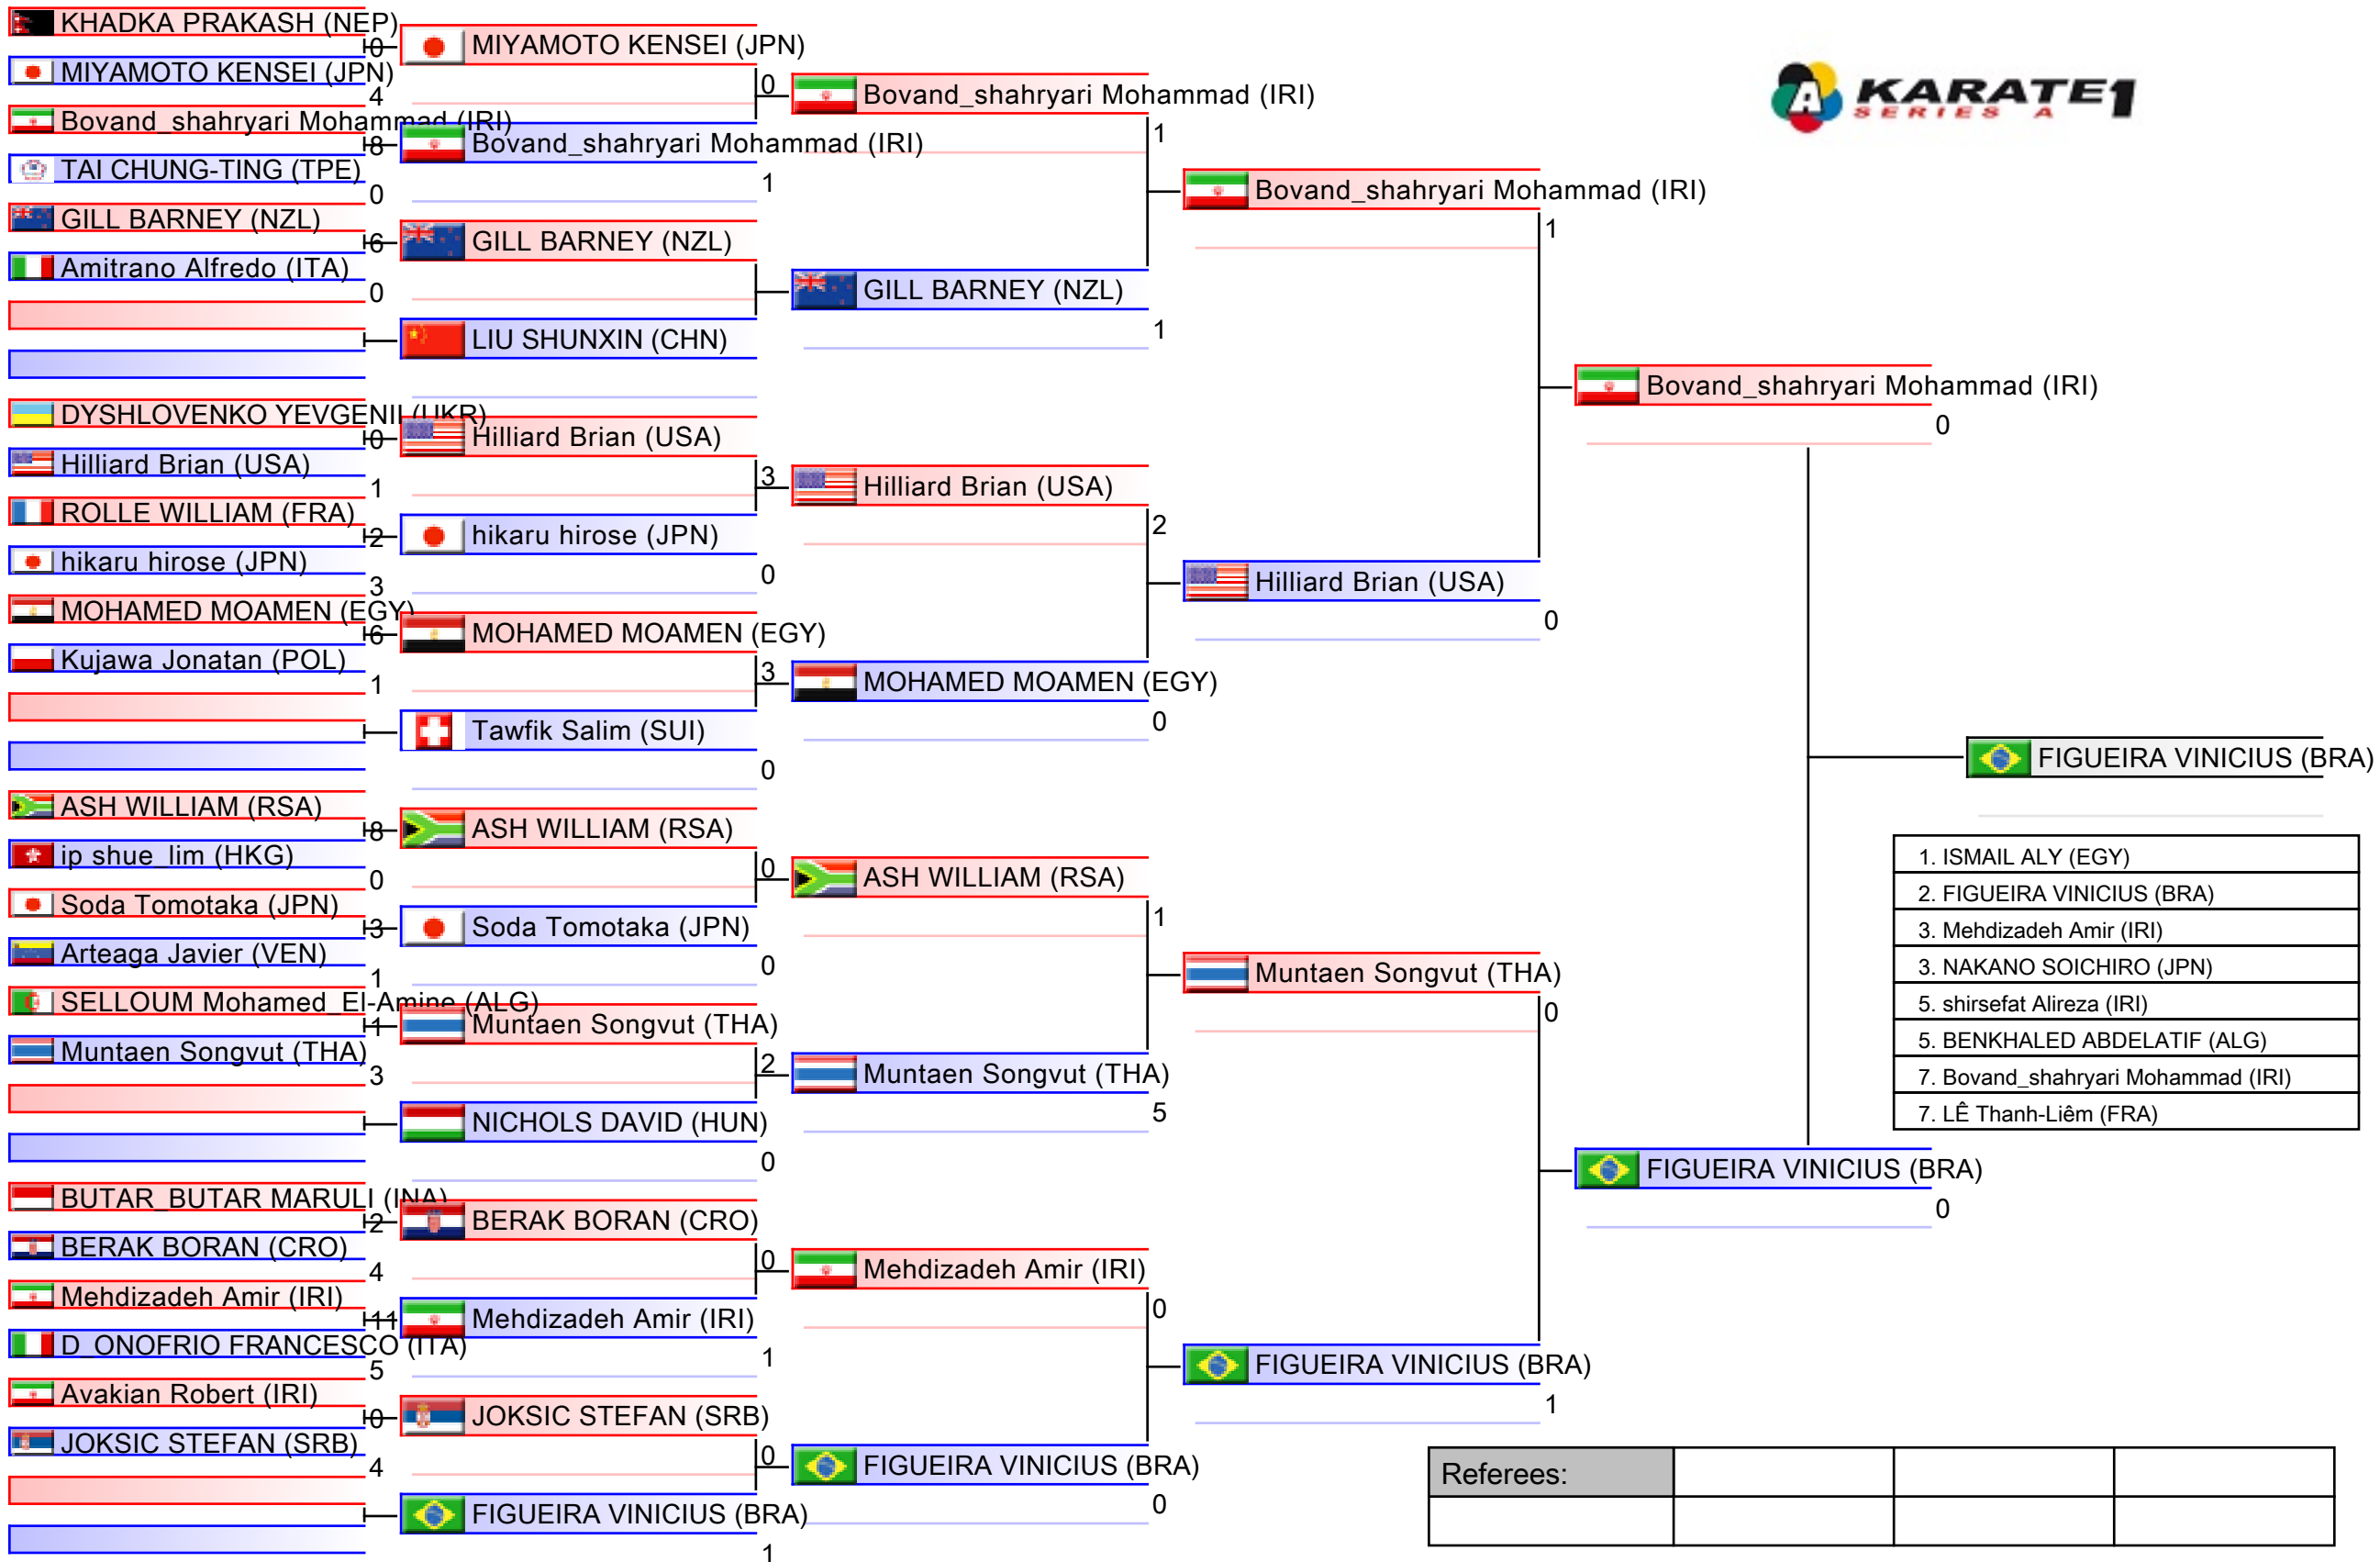

Tatami
4 15:45

Pool
4/4

Male Kumite -67 Kg

Karate1 Series A - Shanghai 2018, Shanghai, CHN

Tatami
1 17:50

Pool
1/4

- | |
|------------------------------------|
| 1. ISMAIL ALY (EGY) |
| 2. FIGUEIRA VINICIUS (BRA) |
| 3. Mehdizadeh Amir (IRI) |
| 3. NAKANO SOICHIRO (JPN) |
| 5. shirsefat Aireza (IRI) |
| 5. BENKHALED ABDELATIF (ALG) |
| 7. Bovand_shahryari Mohammad (IRI) |
| 7. LÊ Thanh-Liêm (FRA) |

Referees:			

Male Kumite -67 Kg

Karate1 Series A - Shanghai 2018, Shanghai, CHN

Tatami
2 17:10

Pool
2/4

- | |
|------------------------------------|
| 1. ISMAIL ALY (EGY) |
| 2. FIGUEIRA VINICIUS (BRA) |
| 3. Mehdizadeh Amir (IRI) |
| 3. NAKANO SOICHIRO (JPN) |
| 5. shirsefat Alireza (IRI) |
| 5. BENKHALED ABDELATIF (ALG) |
| 7. Bovand_shahryari Mohammad (IRI) |
| 7. LÊ Thanh-Liêm (FRA) |