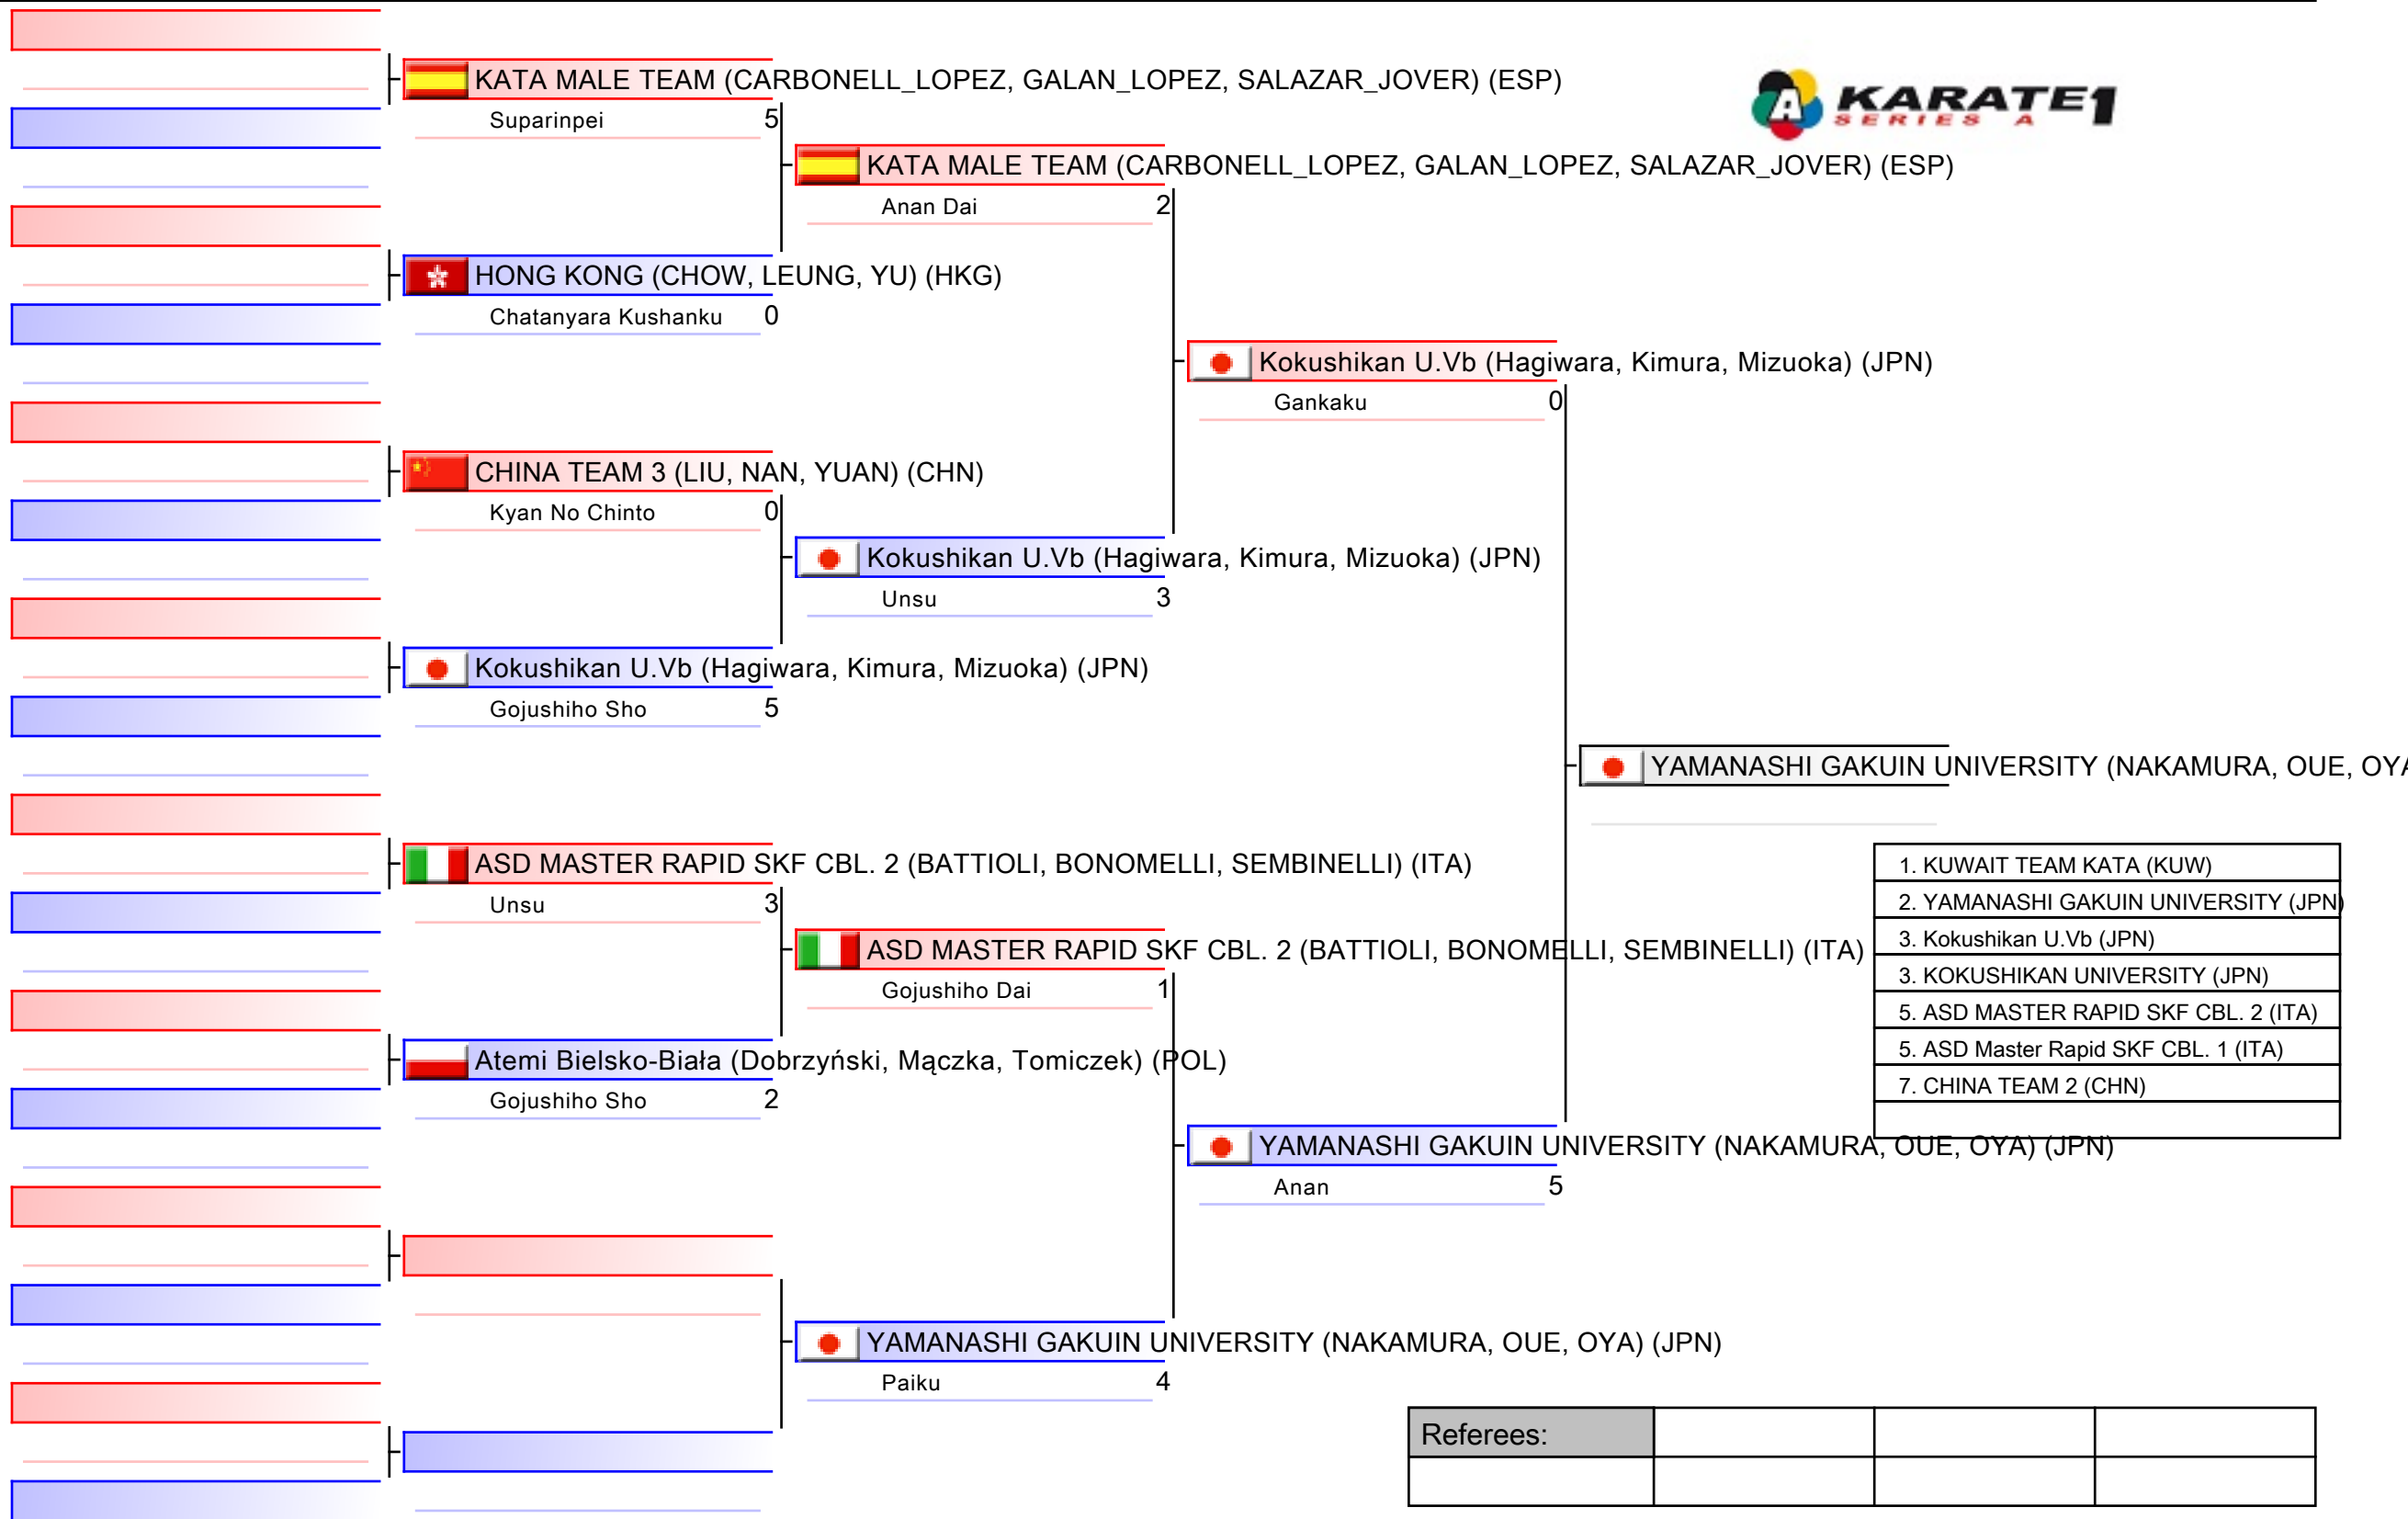

Male Team Kata

Karate1 Series A - Shanghai 2018, Shanghai, CHN

Tatami
2 16:25

Pool
1/2