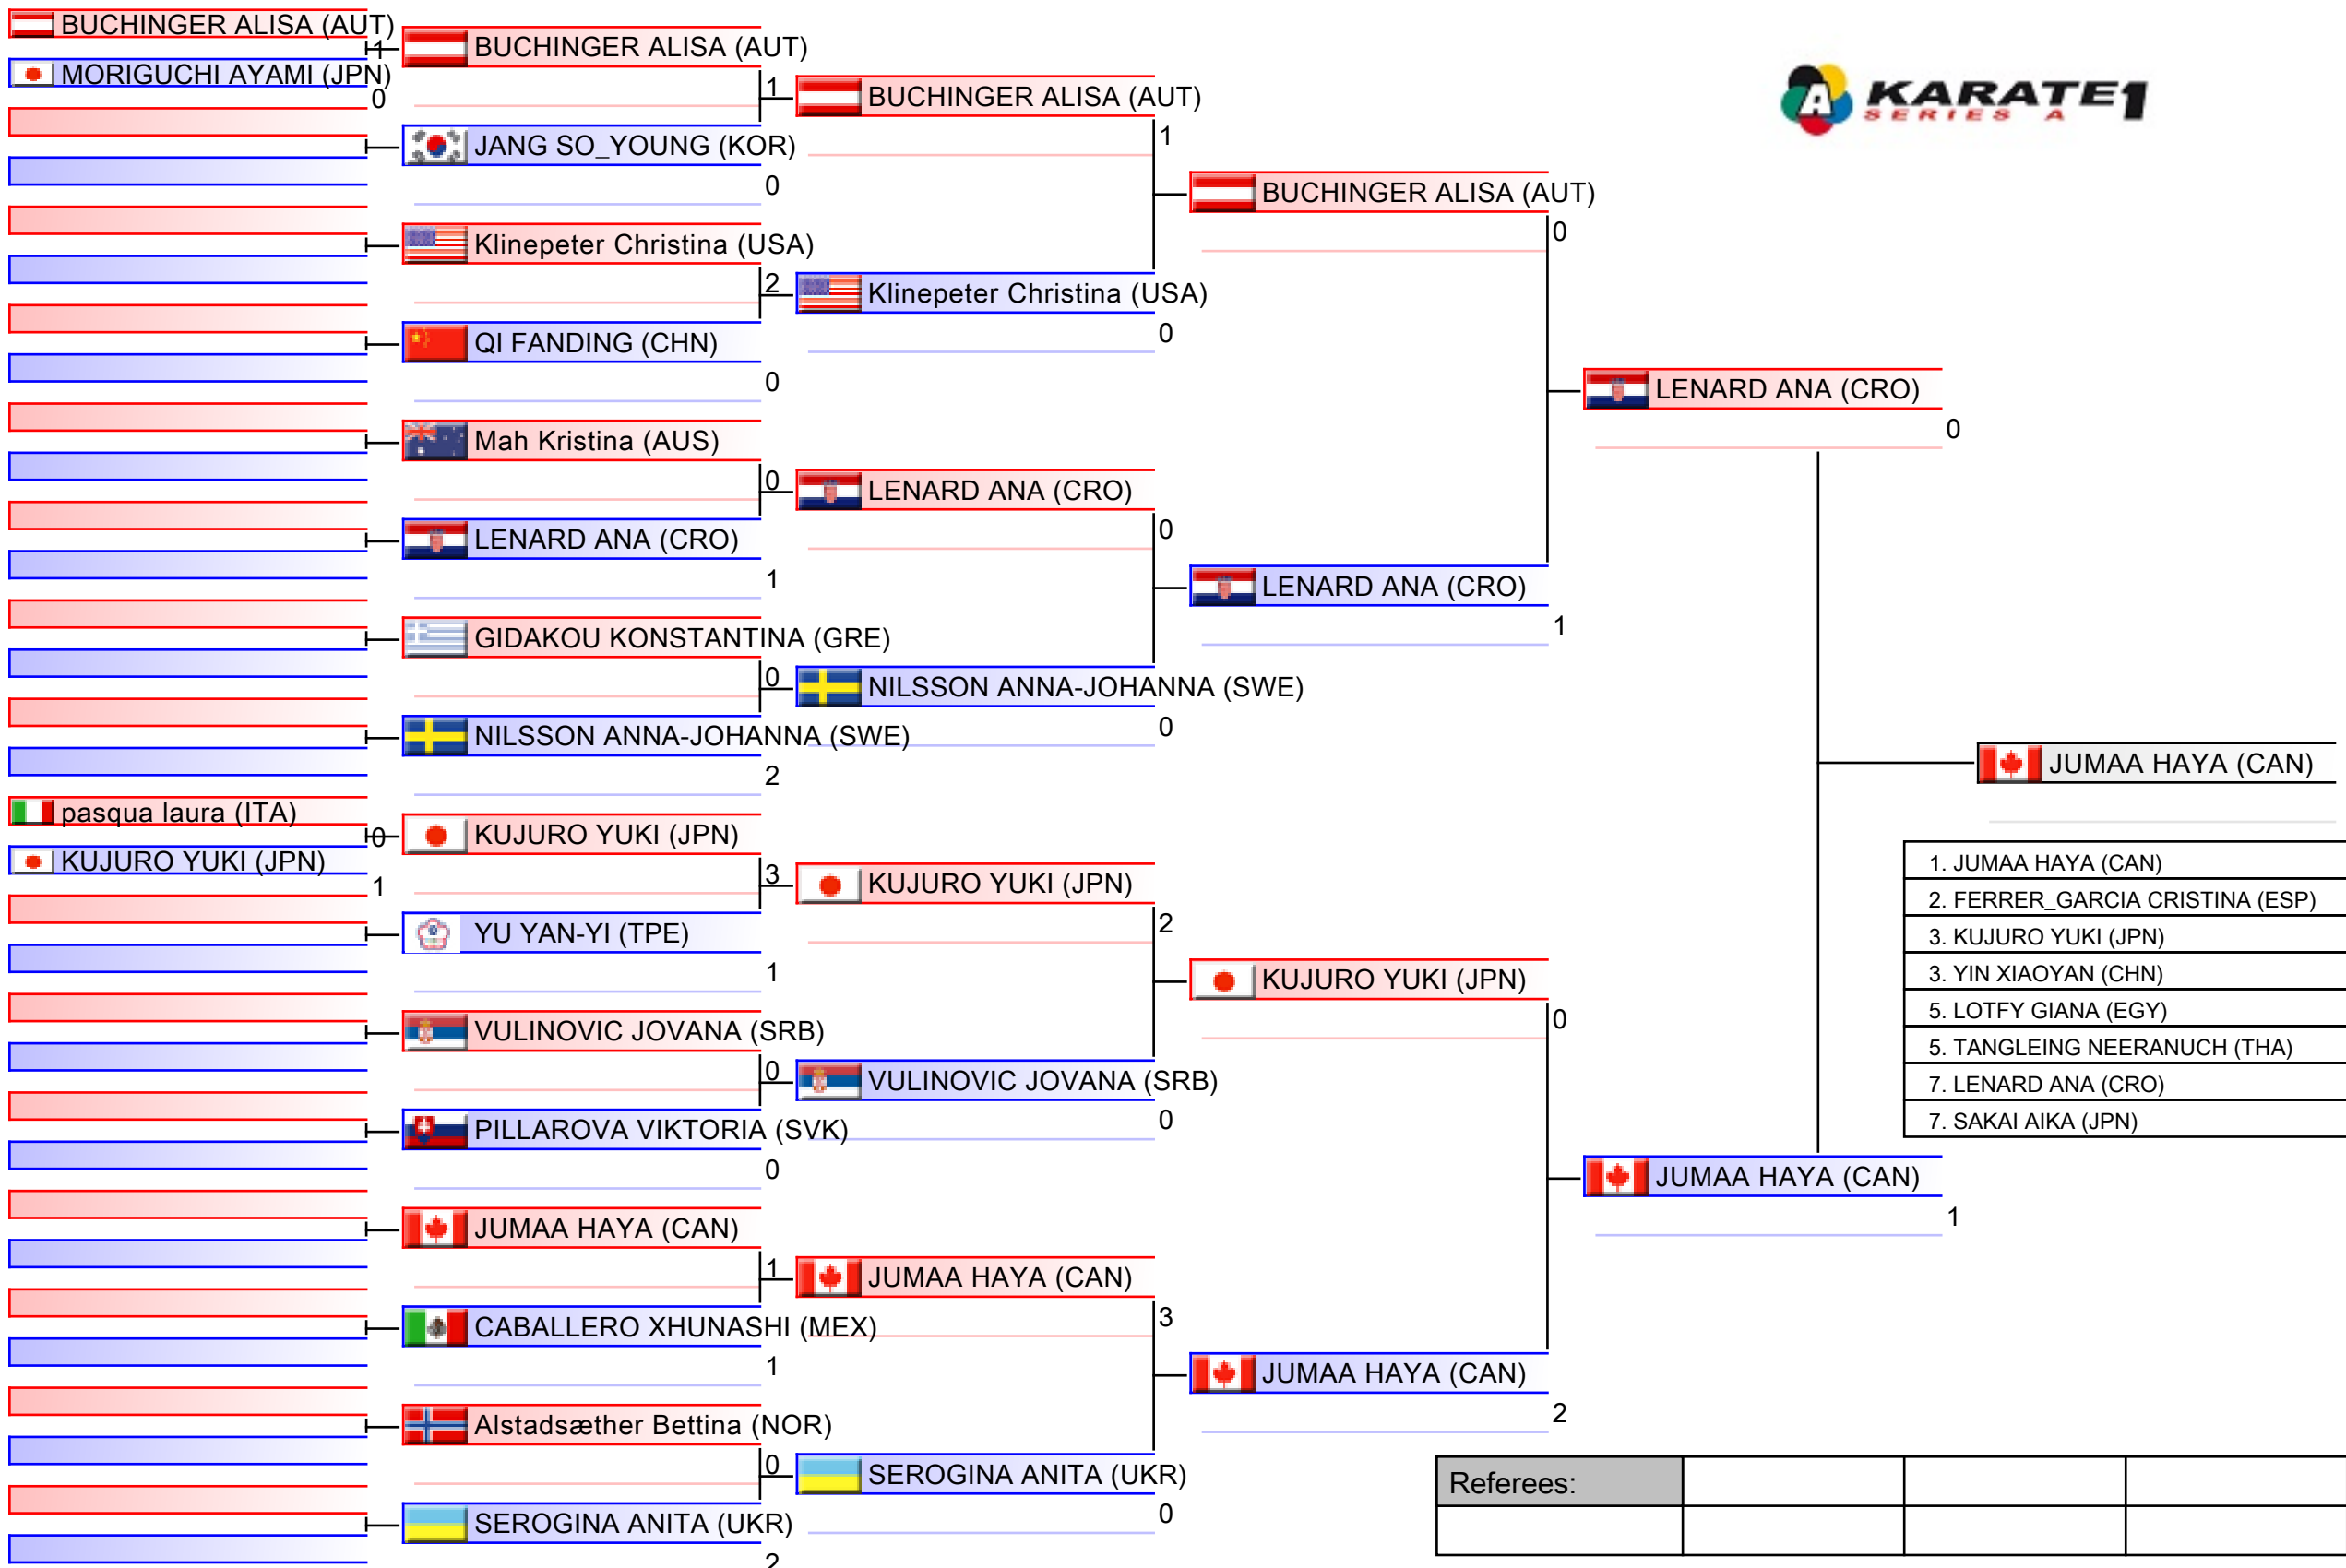

Female Kumite -61 Kg

Karate1 Series A - Shanghai 2018, Shanghai, CHN

Tatami
2 10:55

Pool
2/4

1. JUMAA HAYA (CAN)
2. FERRER_GARCIA CRISTINA (ESP)
3. KIJURO YUKI (JPN)
3. YIN XIAOYAN (CHN)
5. LOTFY GIANA (EGY)
5. TANGLEING NEERANUCH (THA)
7. LENARD ANA (CRO)
7. SAKAI AIKA (JPN)

Referees: