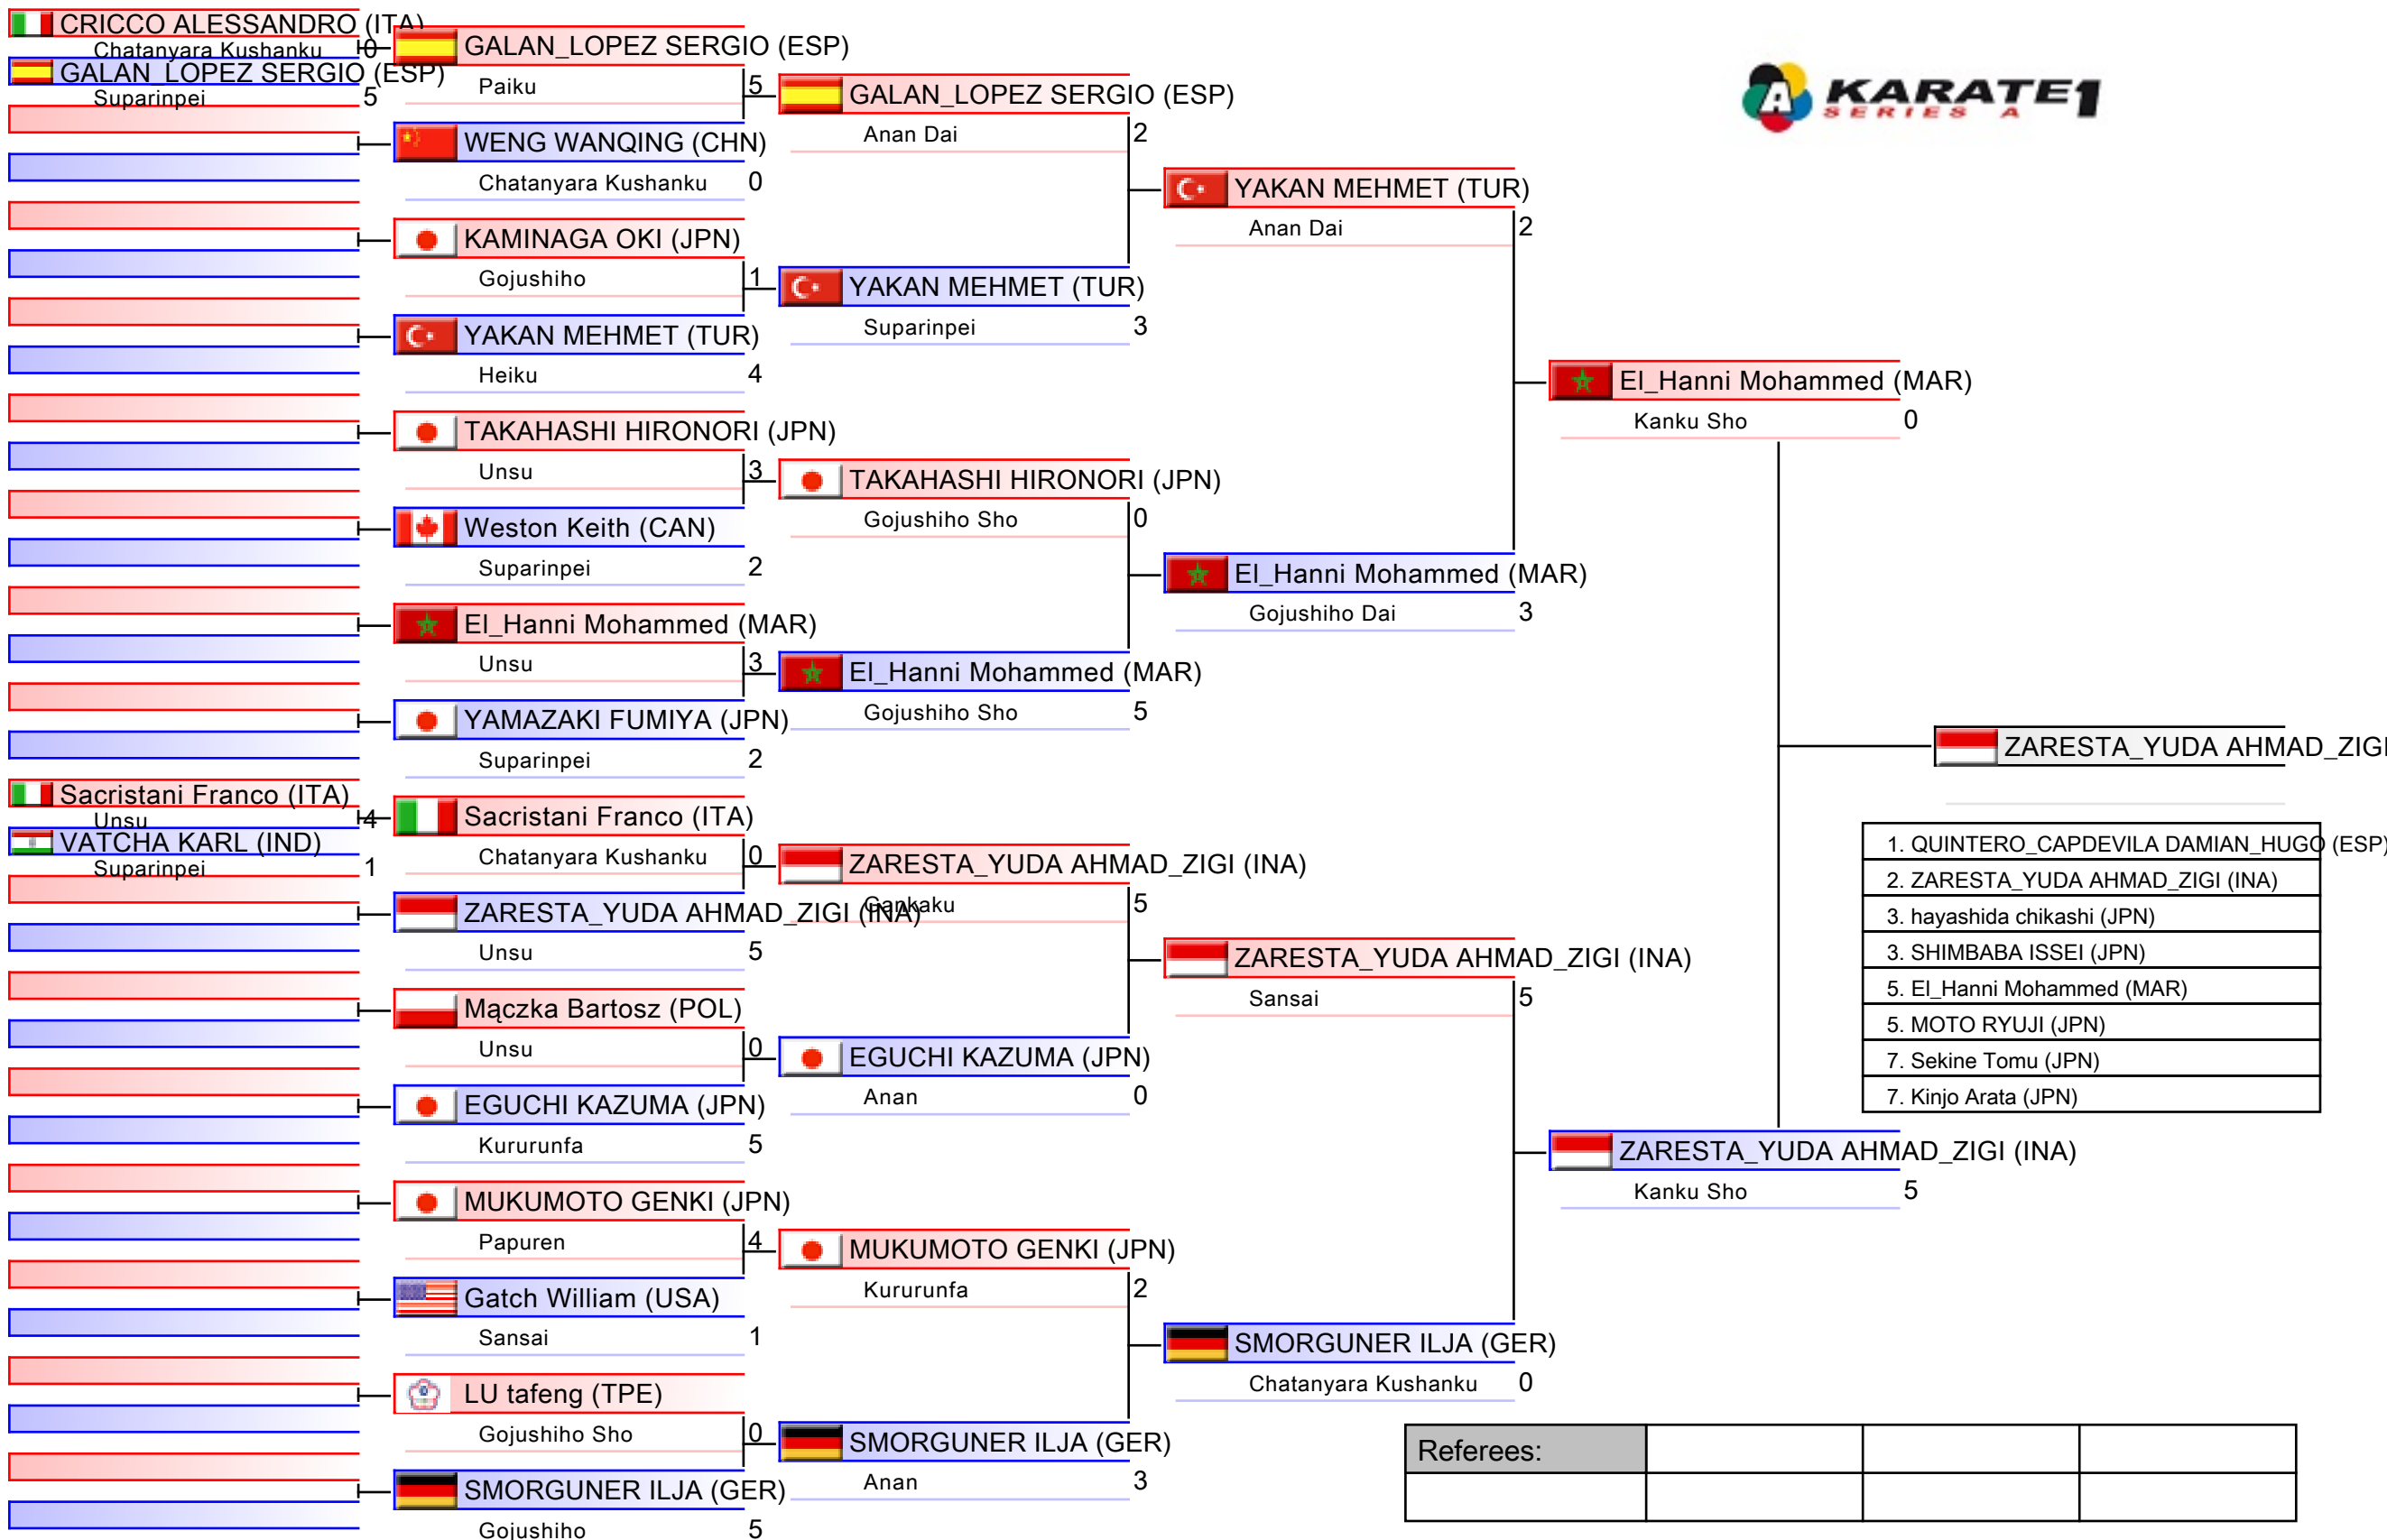

Male Kata

Karate1 Series A - Shanghai 2018, Shanghai, CHN

Tatami
3 11:15

Pool
7/8