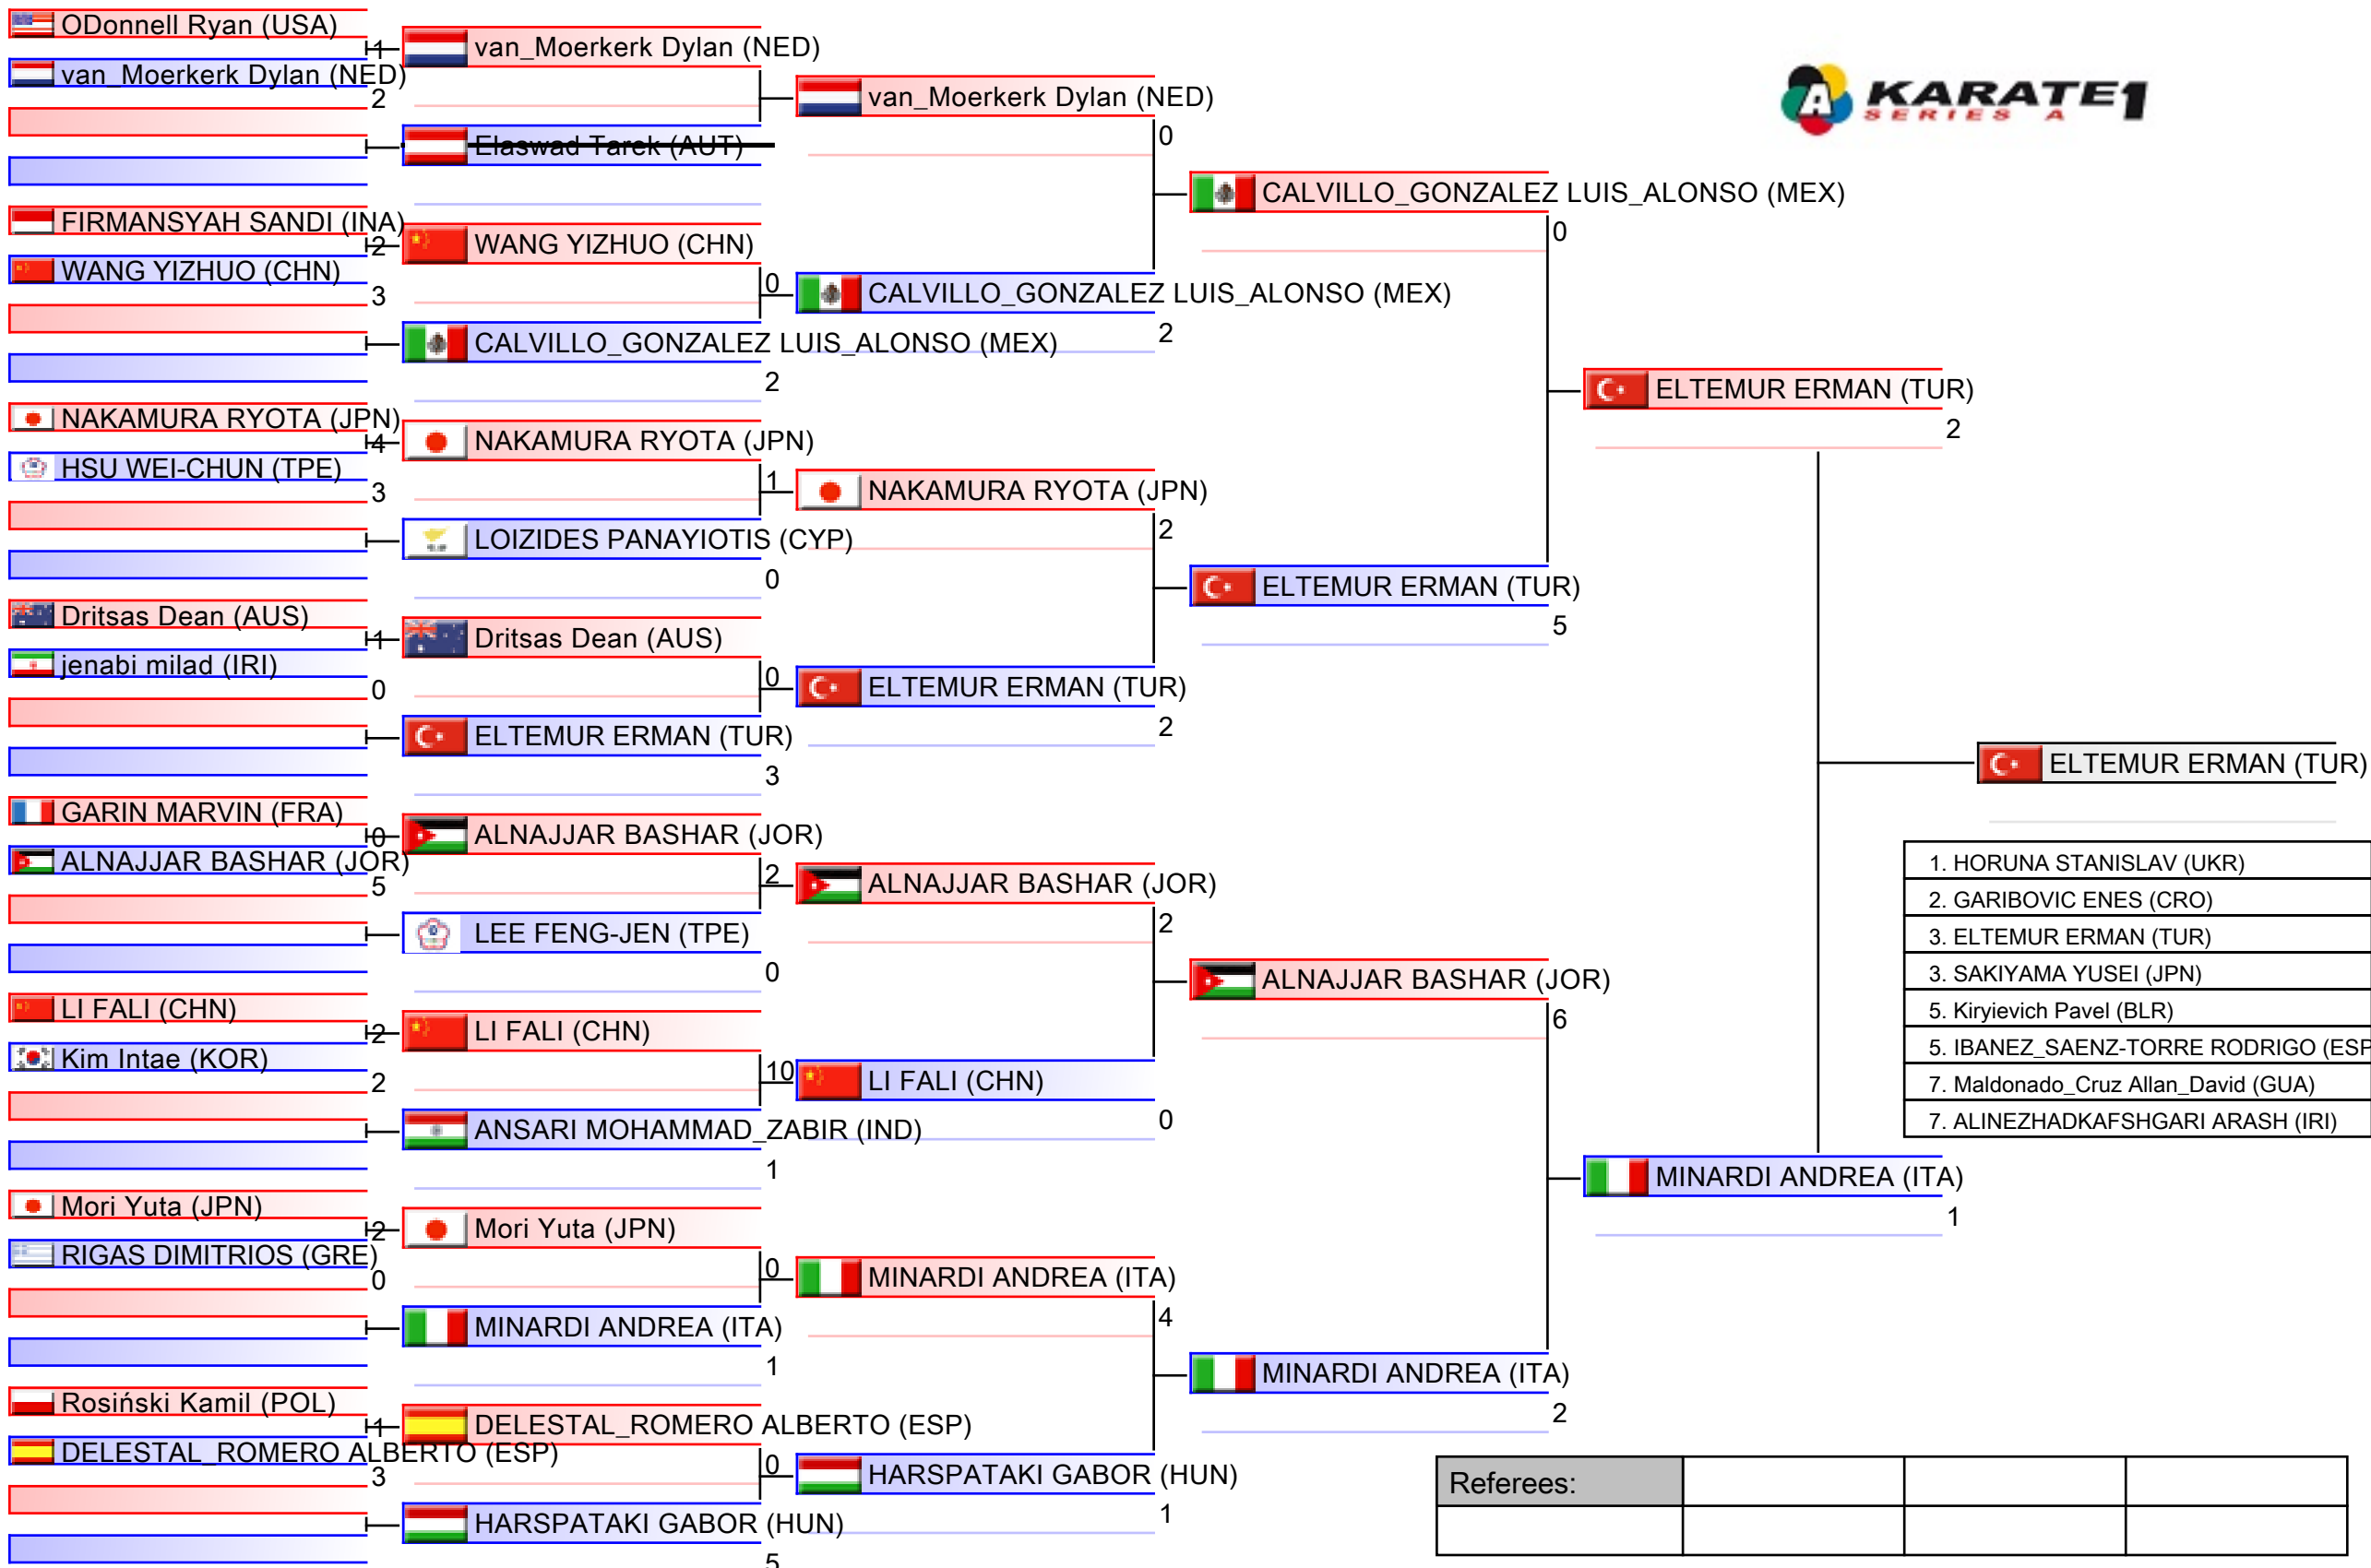

Referees:			

Male Kumite -67 Kg
 Karate1 Series A - Shanghai 2018, Shanghai, CHN

Tatami 3 17:45
 Pool 3/4

- | |
|------------------------------------|
| 1. ISMAIL ALY (EGY) |
| 2. FIGUEIRA VINICIUS (BRA) |
| 3. Mehdezadeh Amir (IRI) |
| 3. NAKANO SOICHIRO (JPN) |
| 5. shirsefat Alireza (IRI) |
| 5. BENKHALED ABDELATIF (ALG) |
| 7. Bovand_shahryari Mohammad (IRI) |
| 7. LÊ Thanh-Liêm (FRA) |

Referees:			

Male Kumite -67 Kg

Karate1 Series A - Shanghai 2018, Shanghai, CHN

Tatami
4 17:00

Pool
4/4

- | |
|------------------------------------|
| 1. ISMAIL ALY (EGY) |
| 2. FIGUEIRA VINICIUS (BRA) |
| 3. Mehdizadeh Amir (IRI) |
| 3. NAKANO SOICHIRO (JPN) |
| 5. shirsefat Alireza (IRI) |
| 5. BENKHALED ABDELATIF (ALG) |
| 7. Bovand_shahryari Mohammad (IRI) |
| 7. LÊ Thanh-Liêm (FRA) |

Referees:			

Male Kumite -75 Kg

Karate1 Series A - Shanghai 2018, Shanghai, CHN

Tatami
1 09:00

Pool
1/4

- | |
|-------------------------------------|
| 1. HORUNA STANISLAV (UKR) |
| 2. GARIBOVIC ENES (CRO) |
| 3. ELTEMUR ERMAN (TUR) |
| 3. SAKIYAMA YUSEI (JPN) |
| 5. Kiryievich Pavel (BLR) |
| 5. IBANEZ_SAENZ-TORRE RODRIGO (ESP) |
| 7. Maldonado_Cruz Allan_David (GUA) |
| 7. ALINEZHADKAFSHGARI ARASH (IRI) |