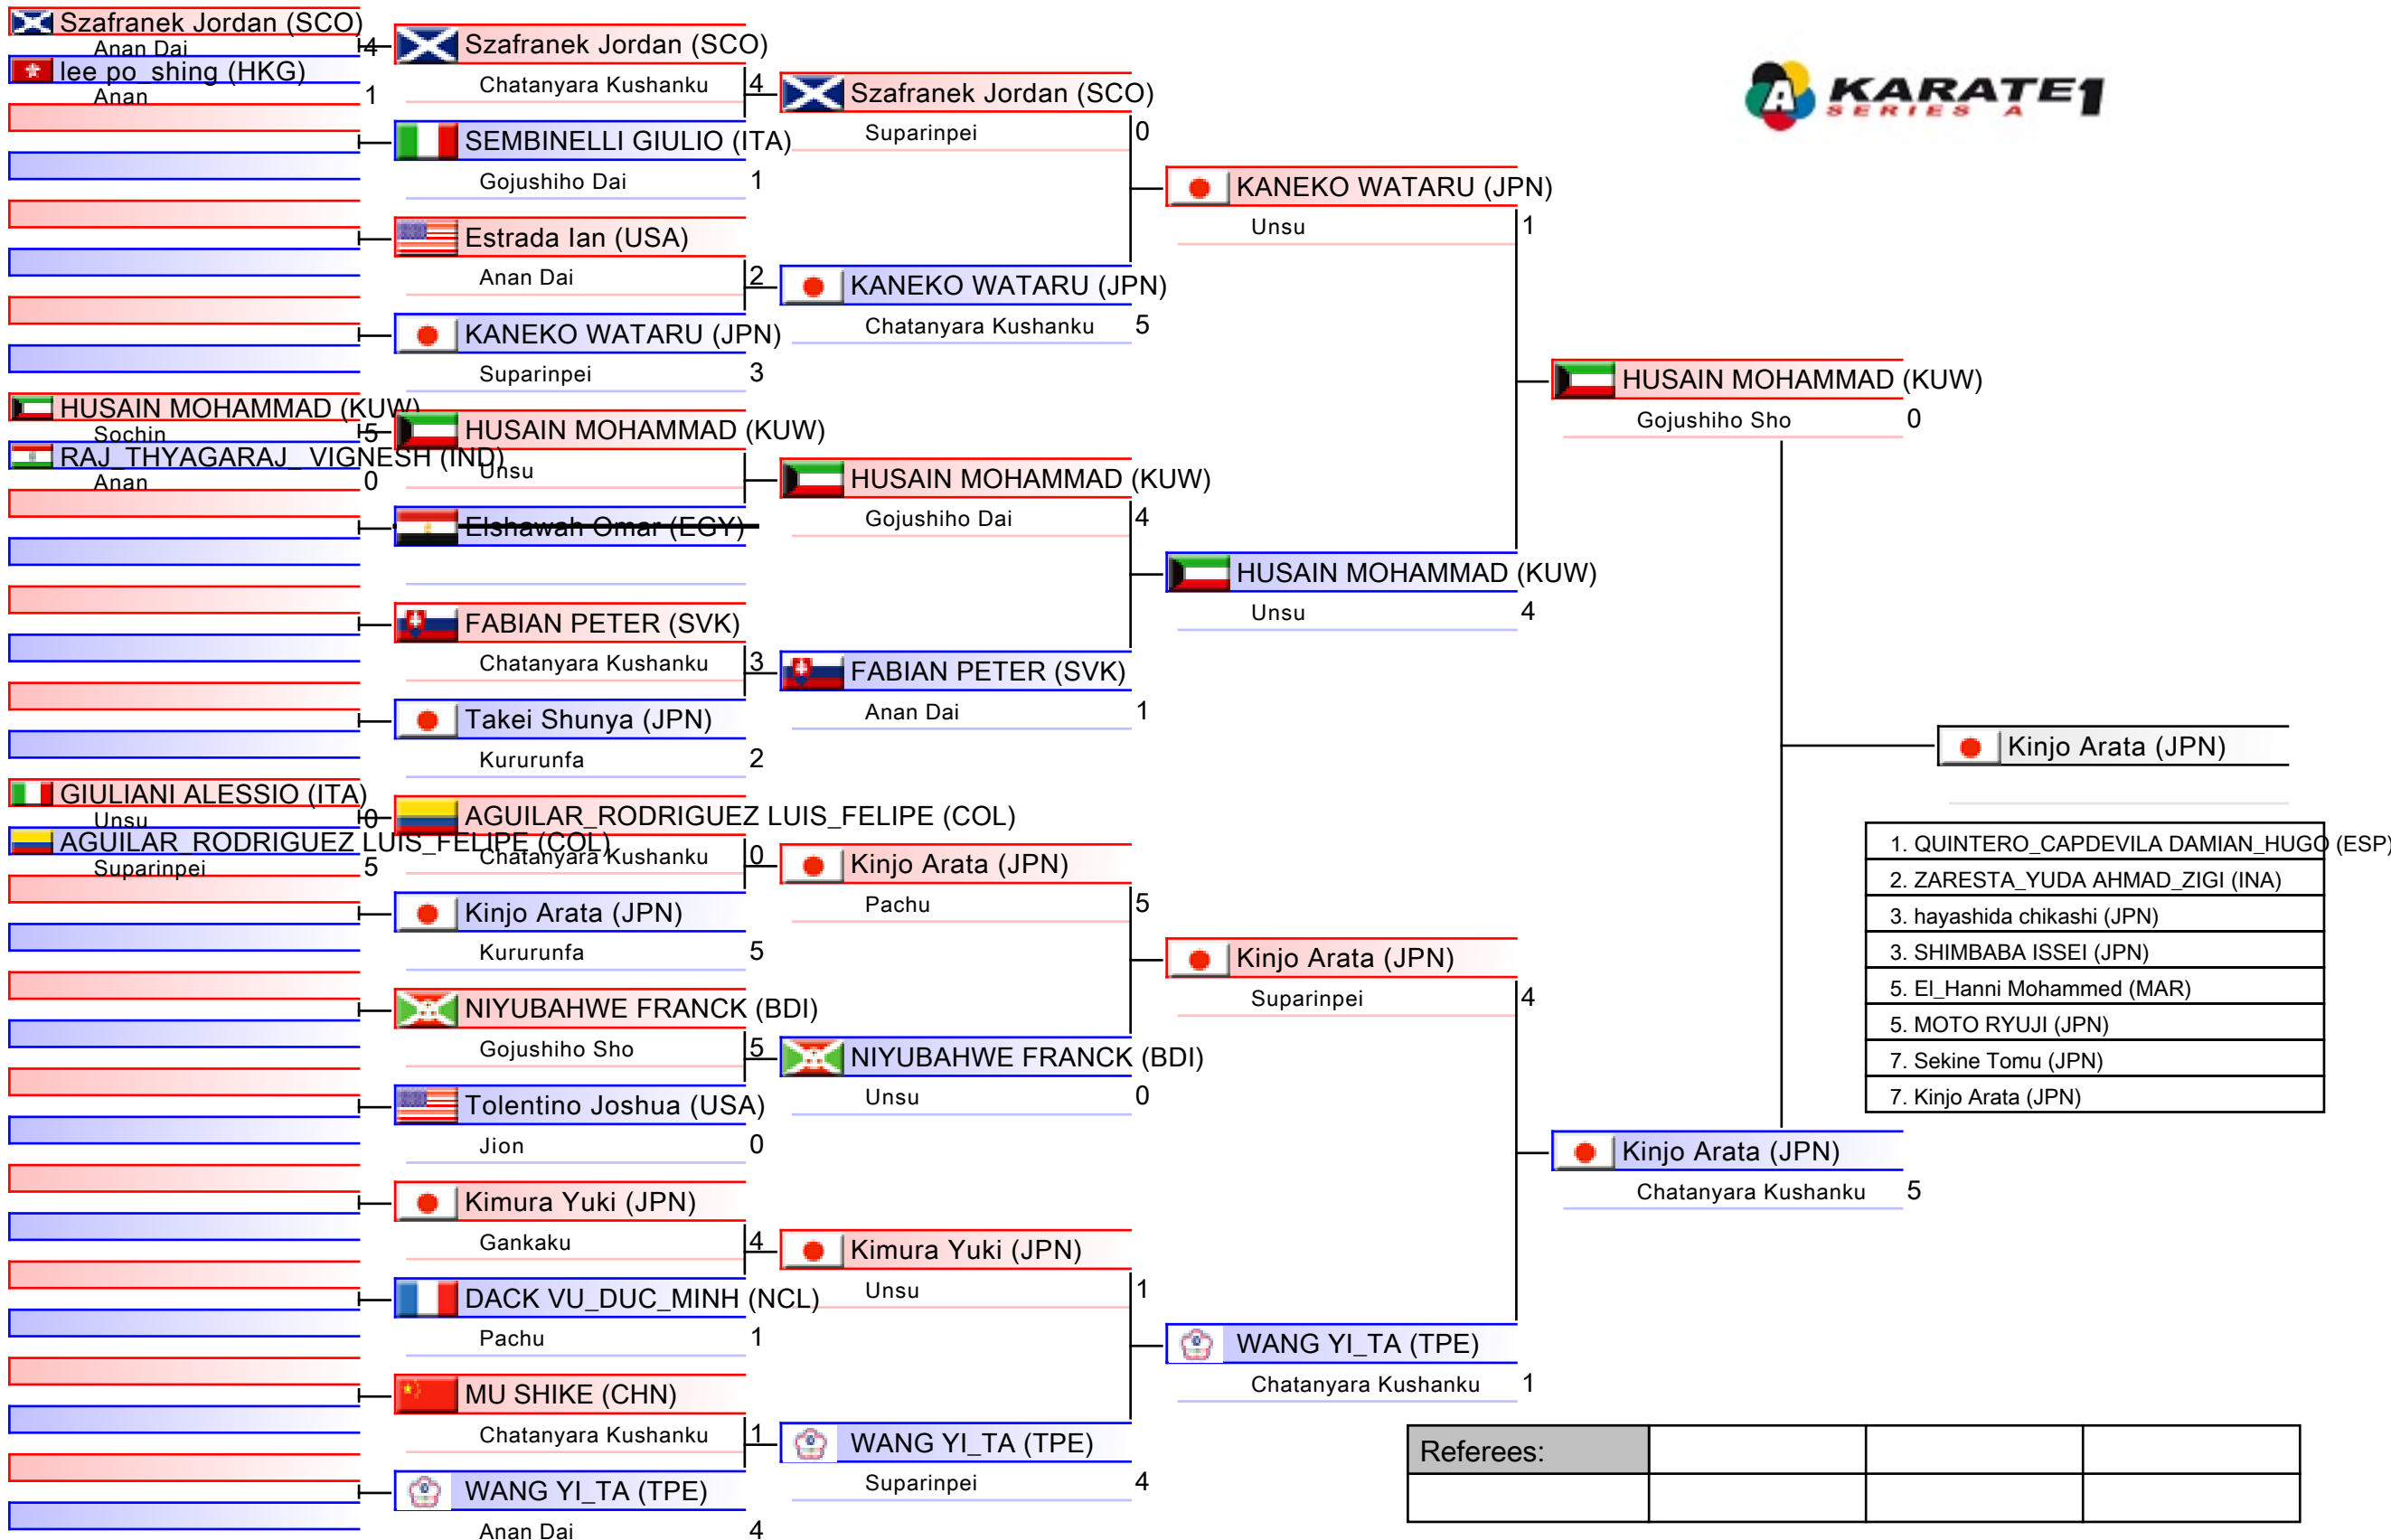

Pool
2/2

Male Kata

Karate1 Series A - Shanghai 2018, Shanghai, CHN

Tatami
1 09:00

Pool
1/8

- 1. QUINTERO_CAPDEVILA DAMIAN_HUGO (ESP)
- 2. ZARESTA_YUDA AHMAD_ZIGI (INA)
- 3. hayashida chikashi (JPN)
- 3. SHIMBABA ISSEI (JPN)
- 5. El_Hanni Mohammed (MAR)
- 5. MOTO RYUJI (JPN)
- 7. Sekine Tomu (JPN)
- 7. Kinjo Arata (JPN)

Male Kata

Karate1 Series A - Shanghai 2018, Shanghai, CHN

Tatami
2 09:00

Pool
2/8

Male Kata

Karate1 Series A - Shanghai 2018, Shanghai, CHN

Tatami
3 09:00

Pool
3/8