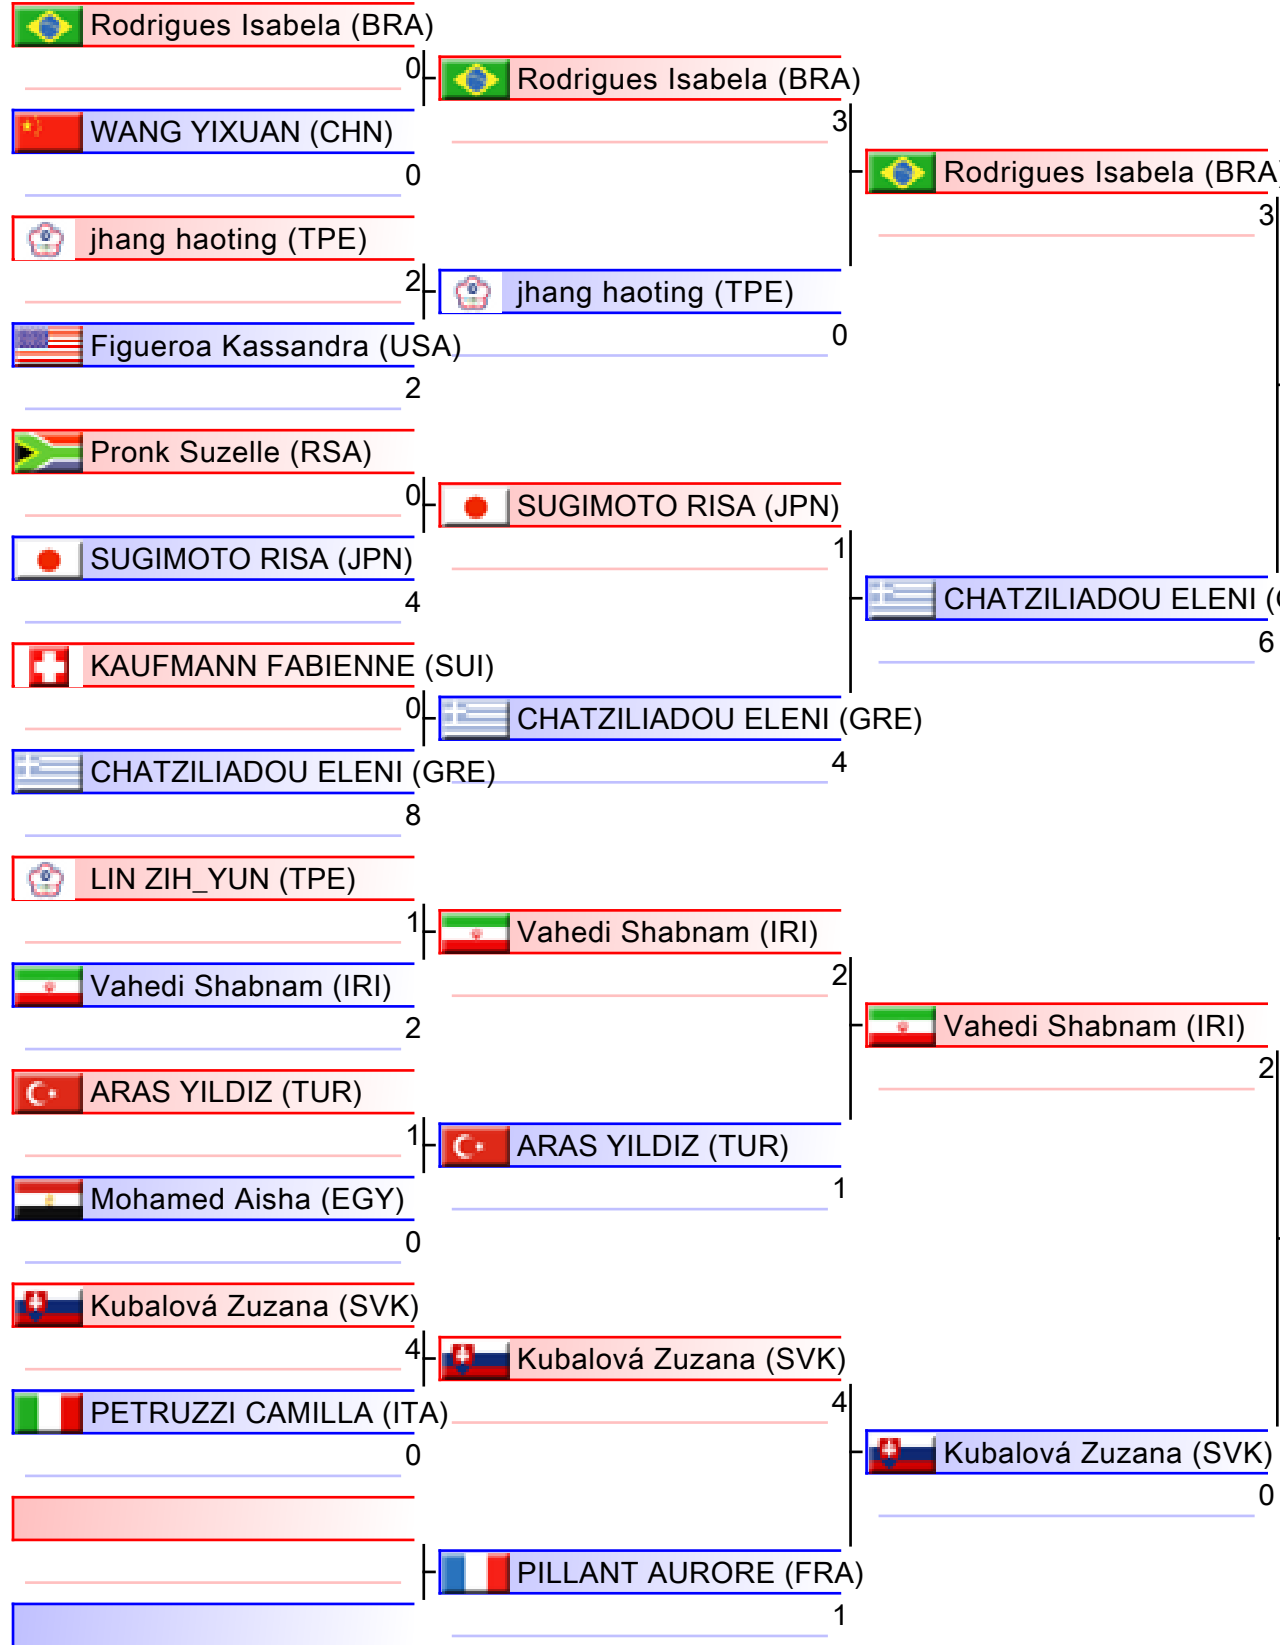

Referees:			

Female Kumite 68+ Kg

Karate1 Series A - Shanghai 2018, Shanghai, CHN

Tatami
2 17:25

Pool
2/4

1. CHATZILIADOU ELENI (GRE)
2. GAO MENGMEG (CHN)
3. SAWAE YUZUKI (JPN)
3. Rodrigues Isabela (BRA)
5. HOCAOGLU MELTEM (TUR)
5. TORRES_GARCIA MARIA (ESP)
7. WEN TZU-HSUAN (TPE)
7. Vahedi Shabnam (IRI)

Referees:			

Female Kumite 68+ Kg

Karate1 Series A - Shanghai 2018, Shanghai, CHN

Tatami
3 17:55

Pool
3/4

1. CHATZILIADOU ELENI (GRE)
2. GAO MENG MENG (CHN)
3. SAWAE YUZUKI (JPN)
3. Rodrigues Isabela (BRA)
5. HOCAOGLU MELTEM (TUR)
5. TORRES_GARCIA MARIA (ESP)
7. WEN TZU-HSUAN (TPE)
7. Vahedi Shabnam (IRI)

Referees:			

Female Kumite 68+ Kg

Karate1 Series A - Shanghai 2018, Shanghai, CHN

Tatami
4 17:25

Pool
4/4

1. CHATZILIADOU ELENI (GRE)
2. GAO MENGMEG (CHN)
3. SAWAE YUZUKI (JPN)
3. Rodrigues Isabela (BRA)
5. HOCAOGLU MELTEM (TUR)
5. TORRES_GARCIA MARIA (ESP)
7. WEN TZU-HSUAN (TPE)
7. Vahedi Shabnam (IRI)