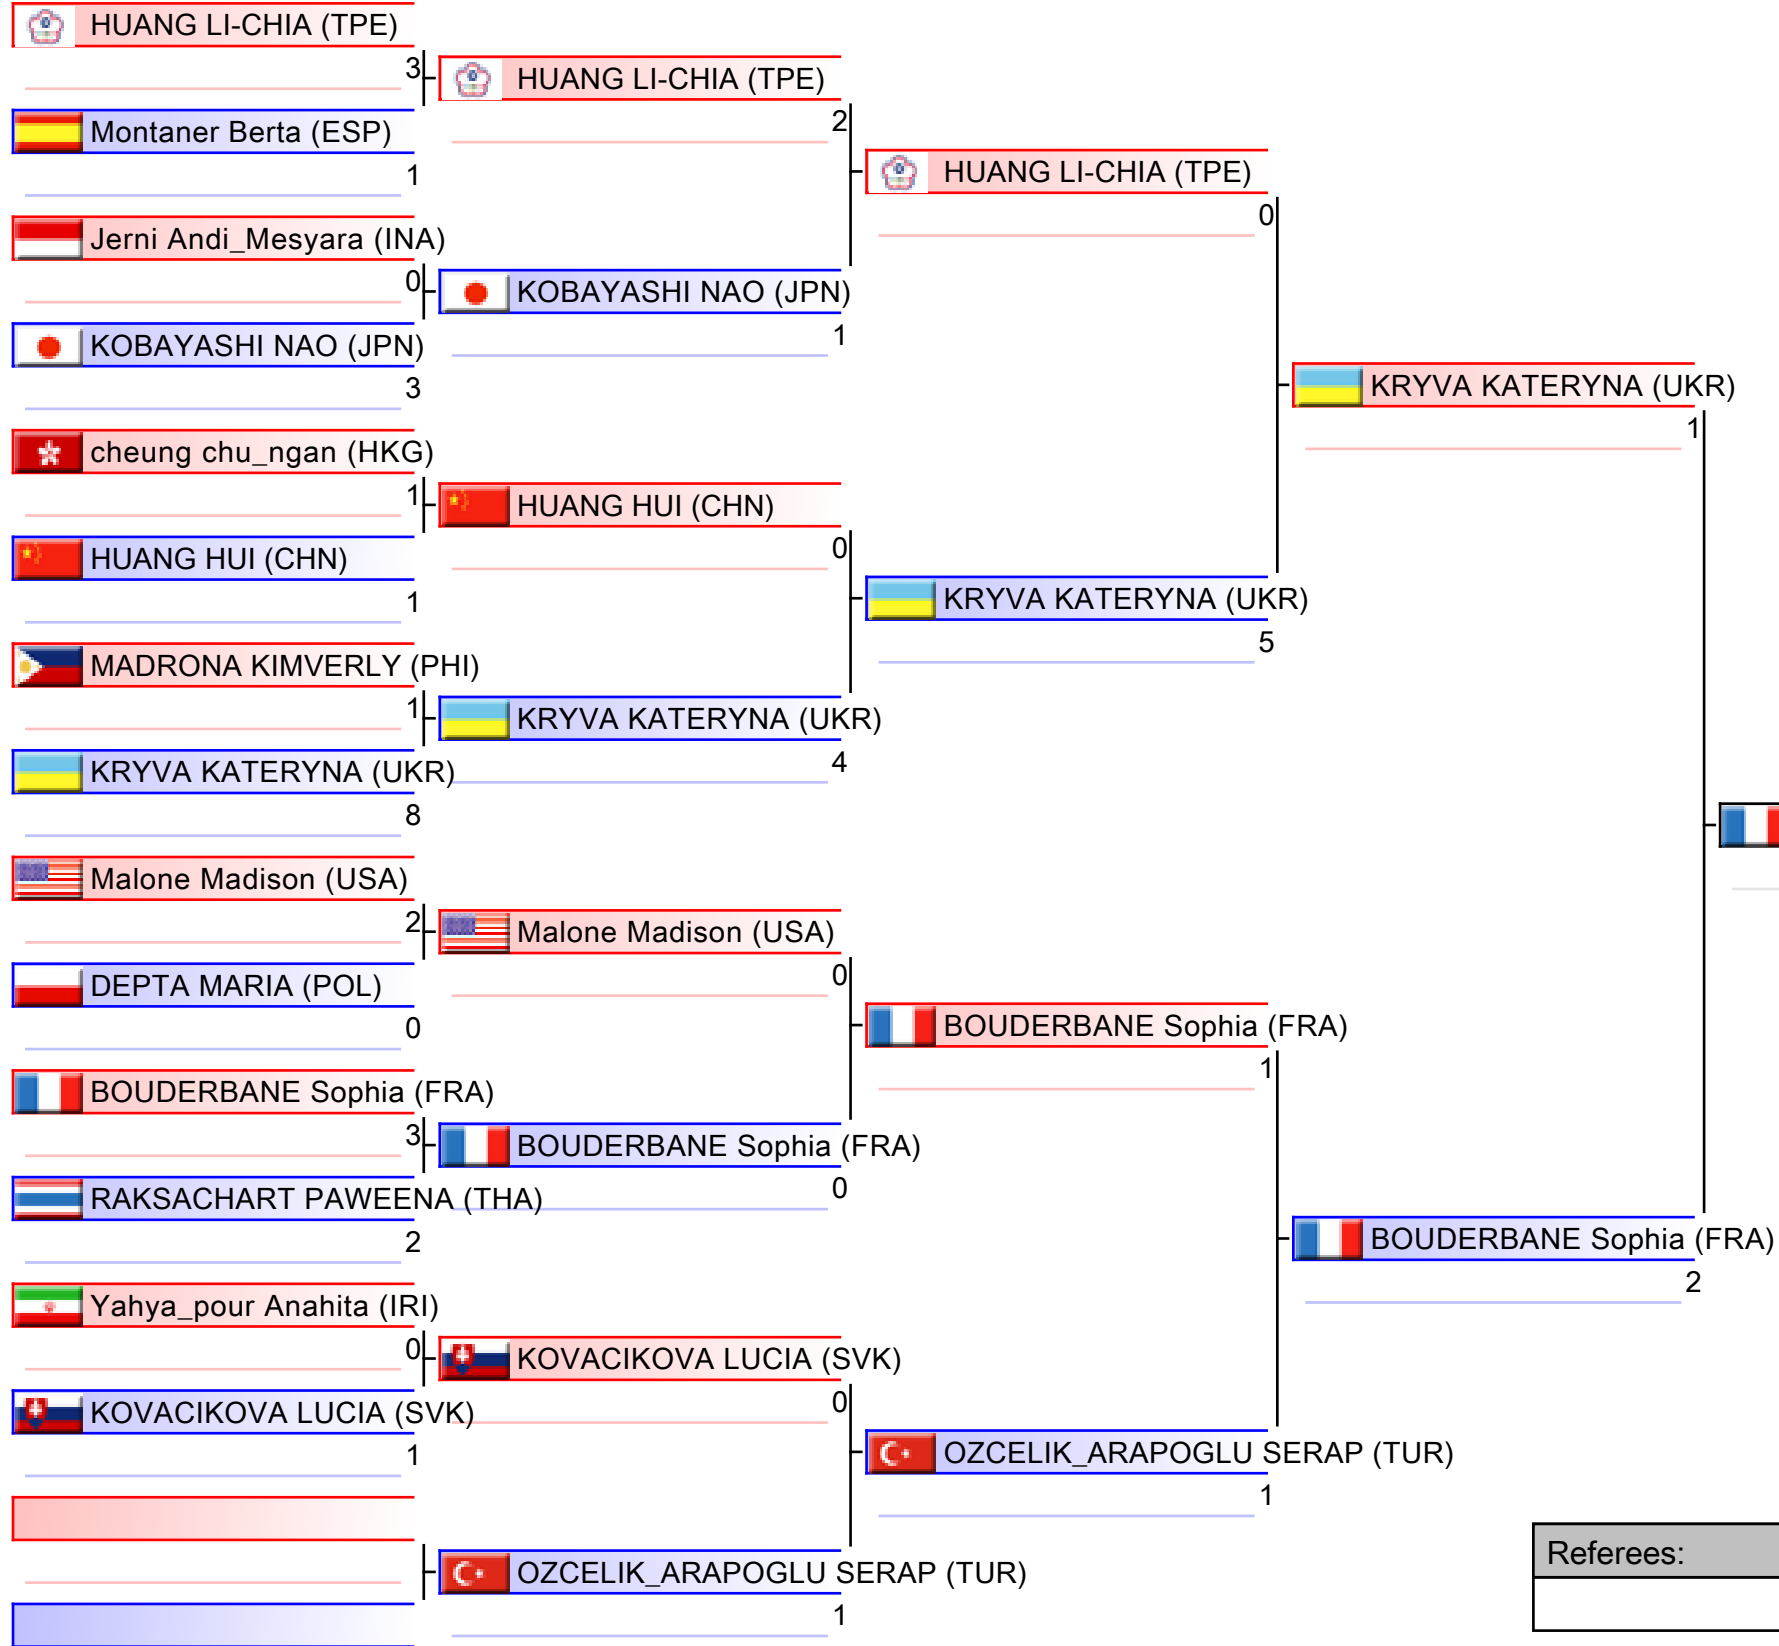

Referees:			

Female Kumite -50 Kg

Karate1 Series A - Shanghai 2018, Shanghai, CHN

Tatami
2 21:05

Pool
2/4

1. DEMIRTURK GULSEN (TUR)
2. PLANK BETTINA (AUT)
3. GU SHIAU-SHUANG (TPE)
3. GÓMEZ_MORALES NADIA (ESP)
5. Zhangbyrbay Moldir (KAZ)
5. BOUDERBANE Sophia (FRA)
7. BABAEVA BAKHRINISO (UZB)
7. TSANG YEE_TING (HKG)

Referees:			

Female Kumite -50 Kg

Karate1 Series A - Shanghai 2018, Shanghai, CHN

Tatami
3 21:55

Pool
3/4

1. DEMIRTURK GULSEN (TUR)
2. PLANK BETTINA (AUT)
3. GU SHIAU-SHUANG (TPE)
3. GÓMEZ_MORALES NADIA (ESP)
5. Zhangbyrbay Moldir (KAZ)
5. BOUDERBANE Sophia (FRA)
7. BABAIEVA BAKHRINISO (UZB)
7. TSANG YEE_TING (HKG)

Referees:			

Female Kumite -50 Kg

Karate1 Series A - Shanghai 2018, Shanghai, CHN

Tatami
4 20:55

Pool
4/4

1. DEMIRTURK GULSEN (TUR)
2. PLANK BETTINA (AUT)
3. GU SHIAU-SHUANG (TPE)
3. GÓMEZ_MORALES NADIA (ESP)
5. Zhangbyrbay Moldir (KAZ)
5. BOUDERBANE Sophia (FRA)
7. BABAIEVA BAKHRINISO (UZB)
7. TSANG YEE_TING (HKG)