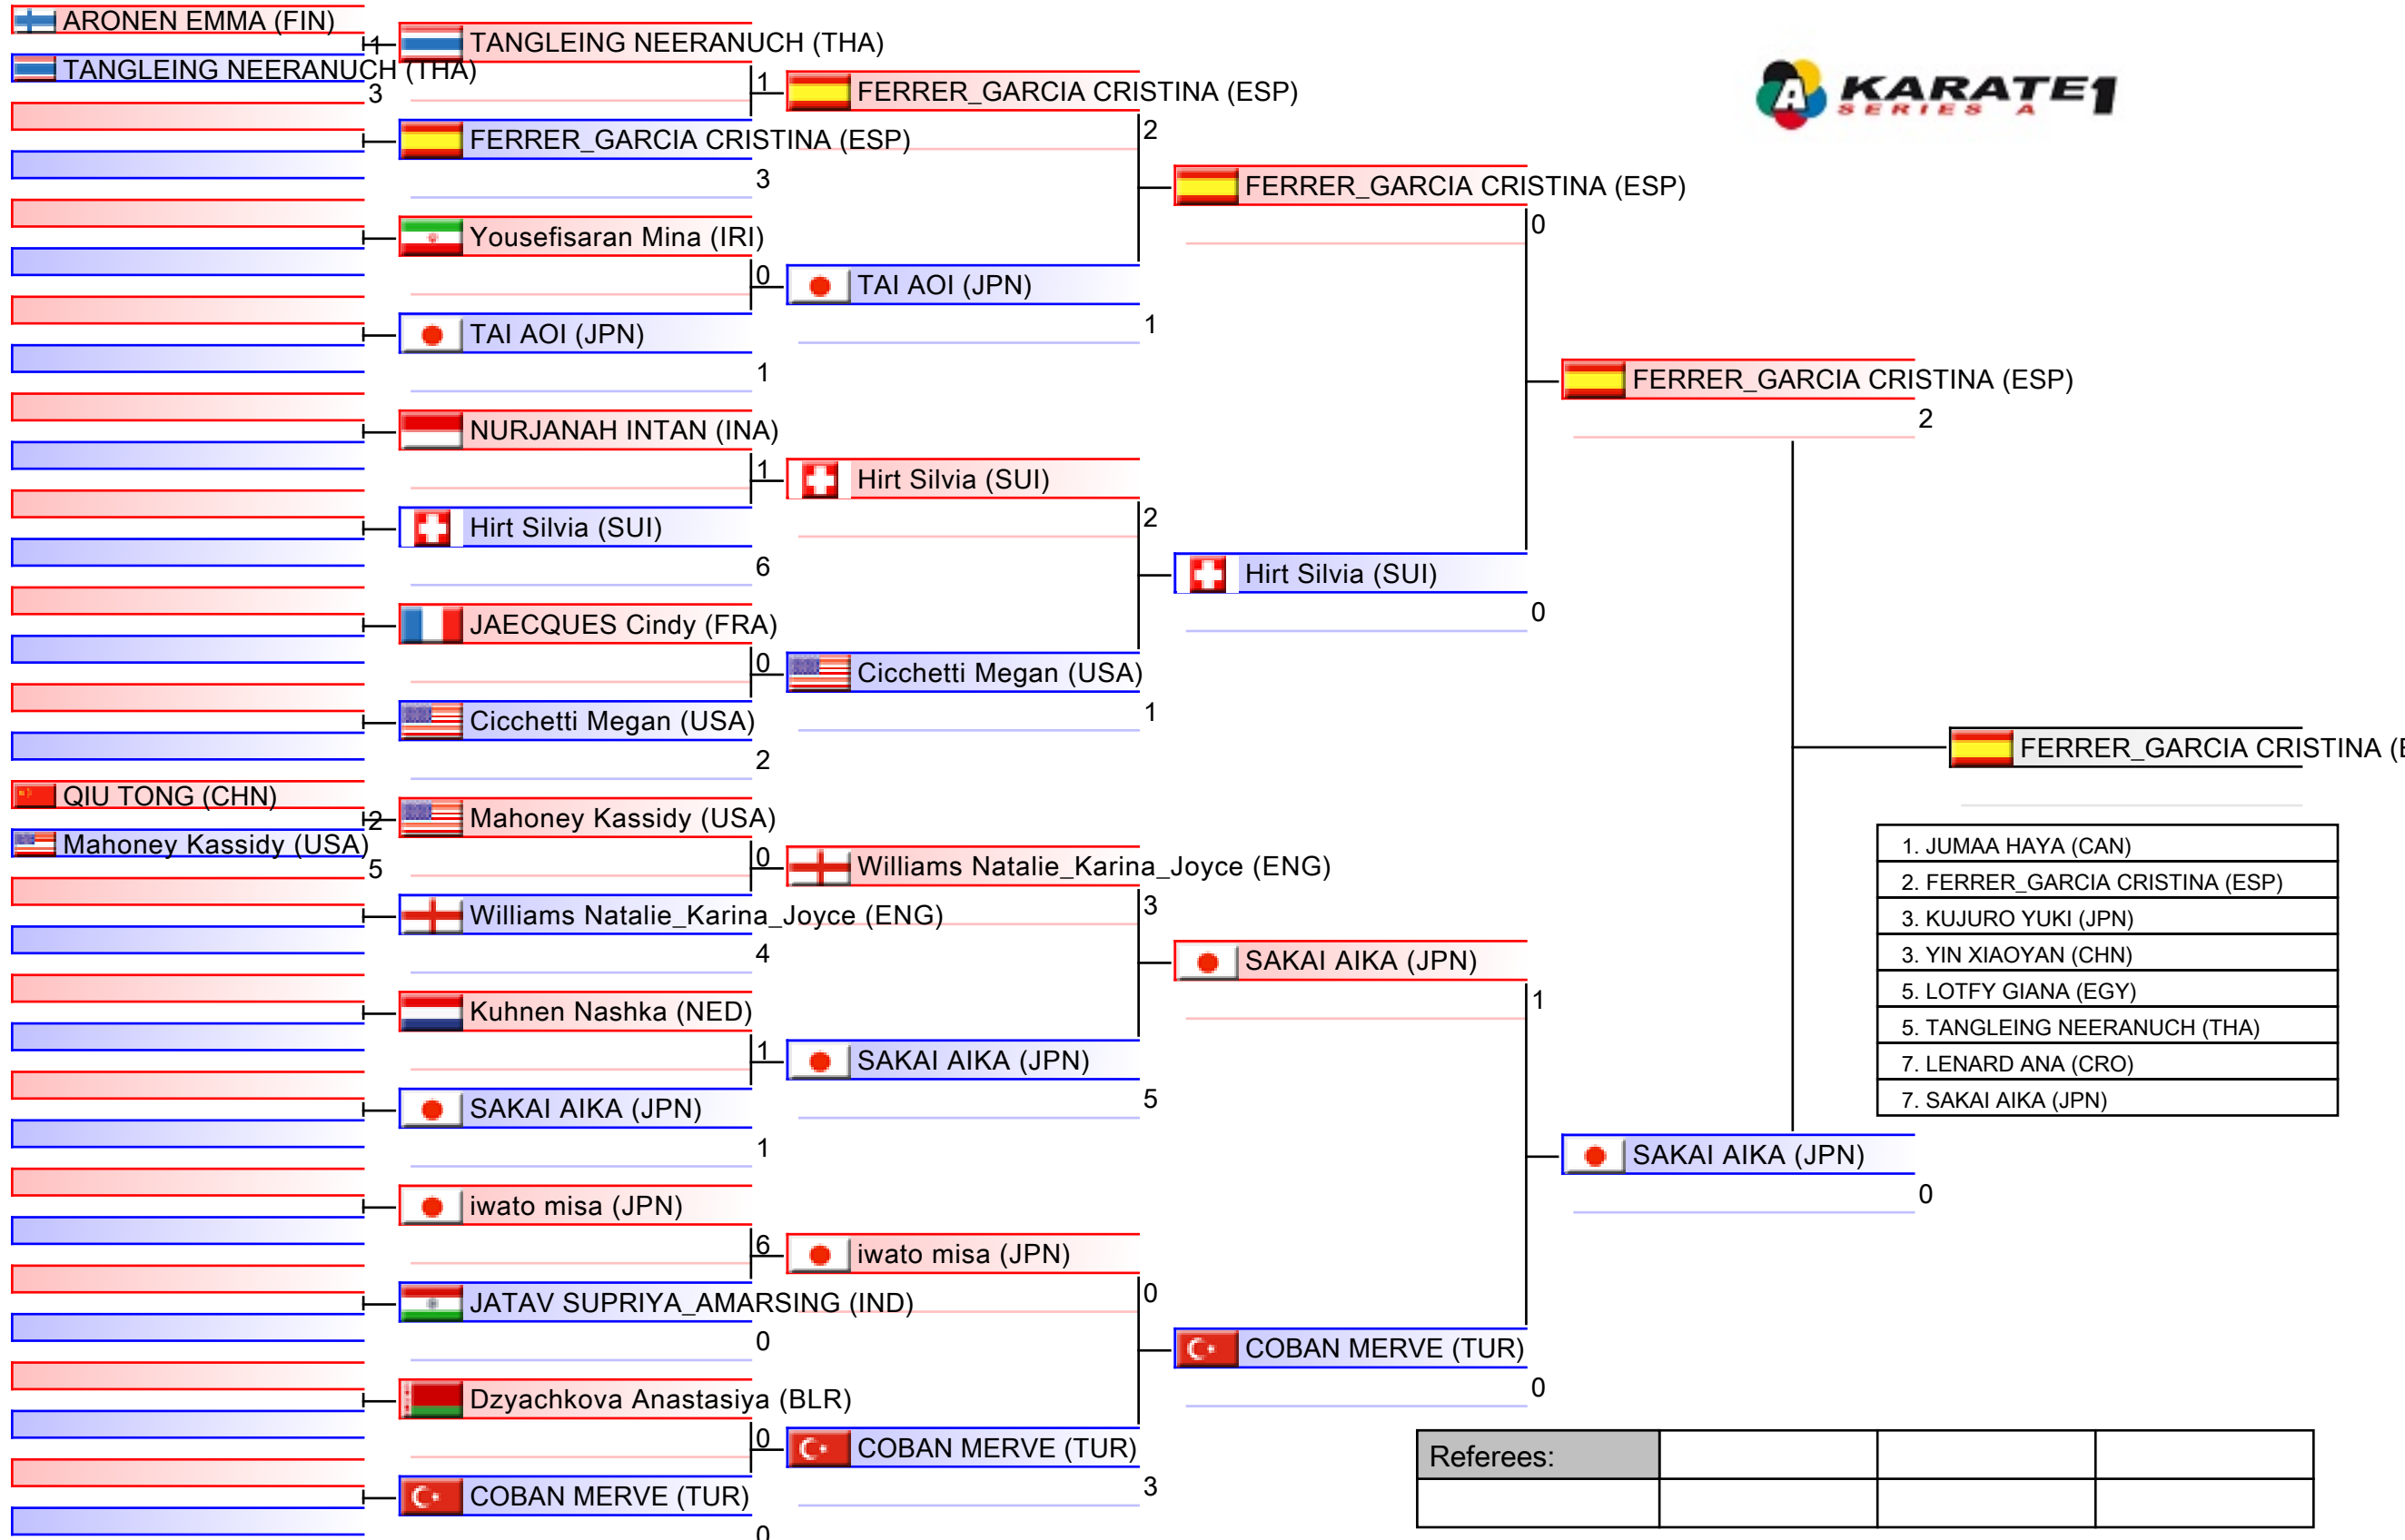

Female Kumite -61 Kg

Karate1 Series A - Shanghai 2018, Shanghai, CHN

Tatami
3 11:00

Pool
3/4