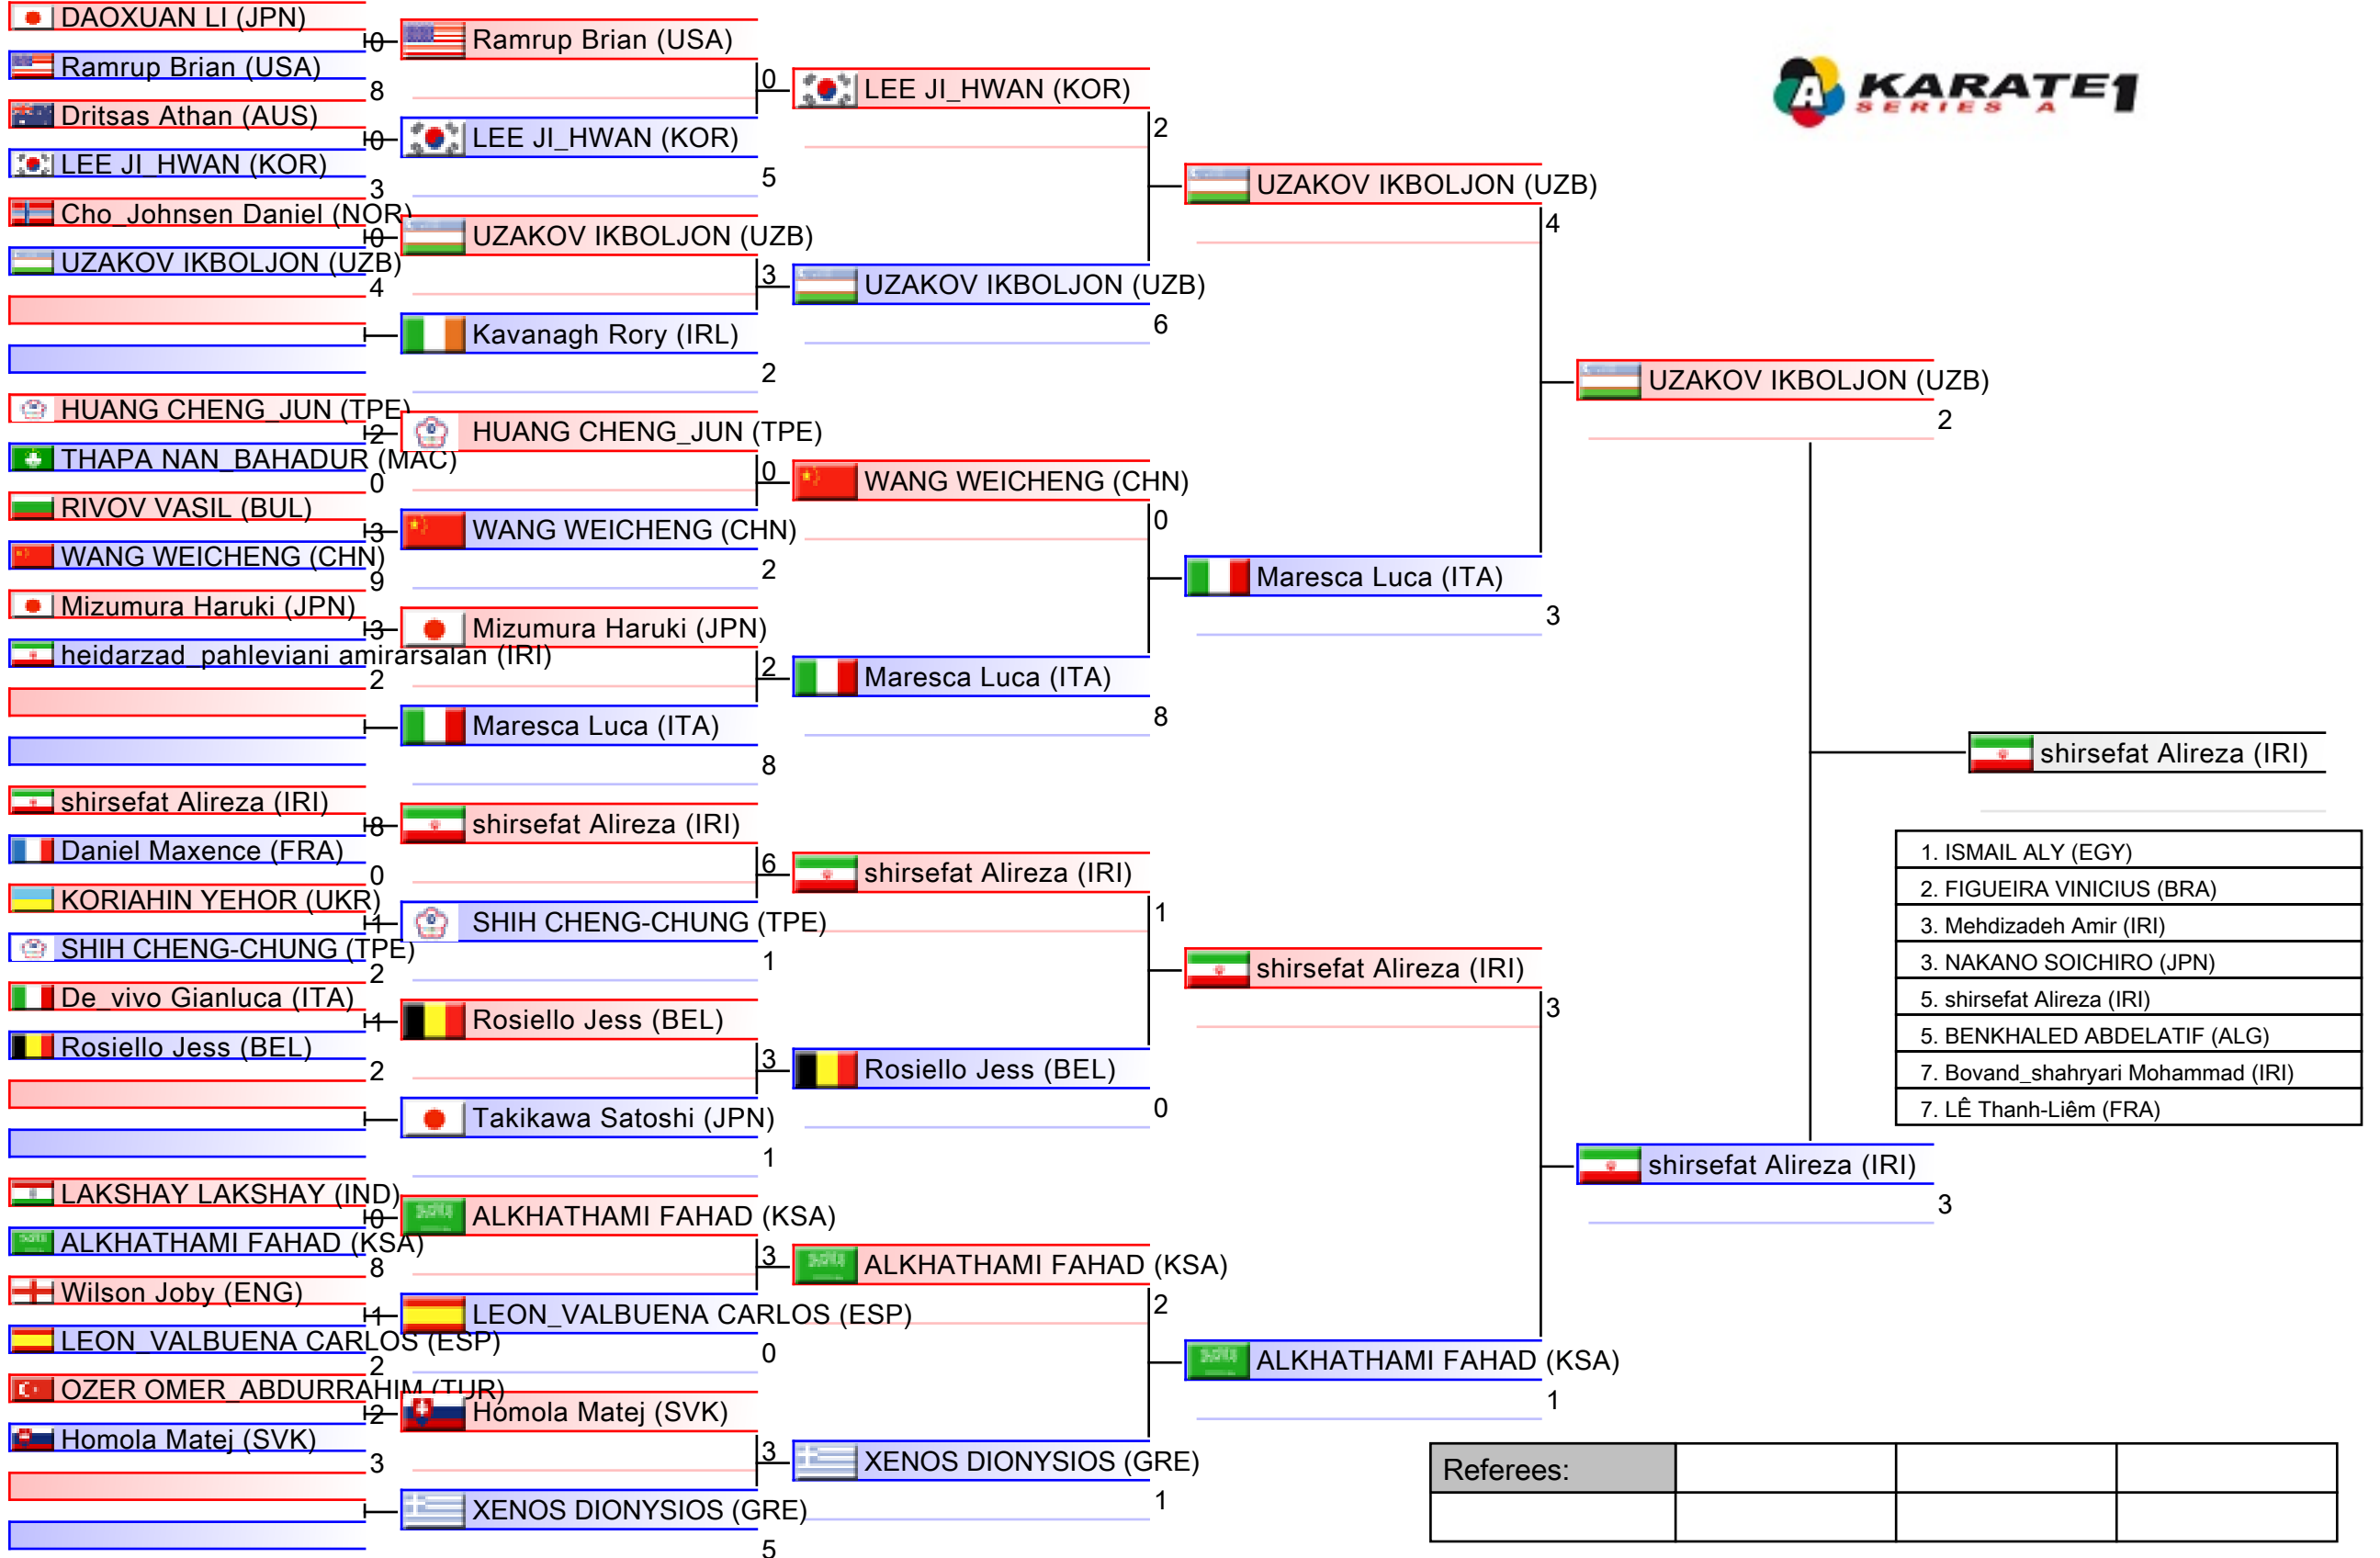

Tatami
4 15:45

Pool
4/4

Male Kumite -67 Kg

Karate1 Series A - Shanghai 2018, Shanghai, CHN

Tatami
1 17:50

Pool
1/4

- | |
|------------------------------------|
| 1. ISMAIL ALY (EGY) |
| 2. FIGUEIRA VINICIUS (BRA) |
| 3. Mehdizadeh Amir (IRI) |
| 3. NAKANO SOICHIRO (JPN) |
| 5. shirsefat Aireza (IRI) |
| 5. BENKHALED ABDELATIF (ALG) |
| 7. Bovand_shahryari Mohammad (IRI) |
| 7. LÊ Thanh-Liêm (FRA) |

Referees:			

Male Kumite -67 Kg

Karate1 Series A - Shanghai 2018, Shanghai, CHN

Tatami
2 17:10

Pool
2/4

- | |
|------------------------------------|
| 1. ISMAIL ALY (EGY) |
| 2. FIGUEIRA VINICIUS (BRA) |
| 3. Mehdizadeh Amir (IRI) |
| 3. NAKANO SOICHIRO (JPN) |
| 5. shirsefat Alireza (IRI) |
| 5. BENKHALED ABDELATIF (ALG) |
| 7. Bovand_shahryari Mohammad (IRI) |
| 7. LÊ Thanh-Liêm (FRA) |