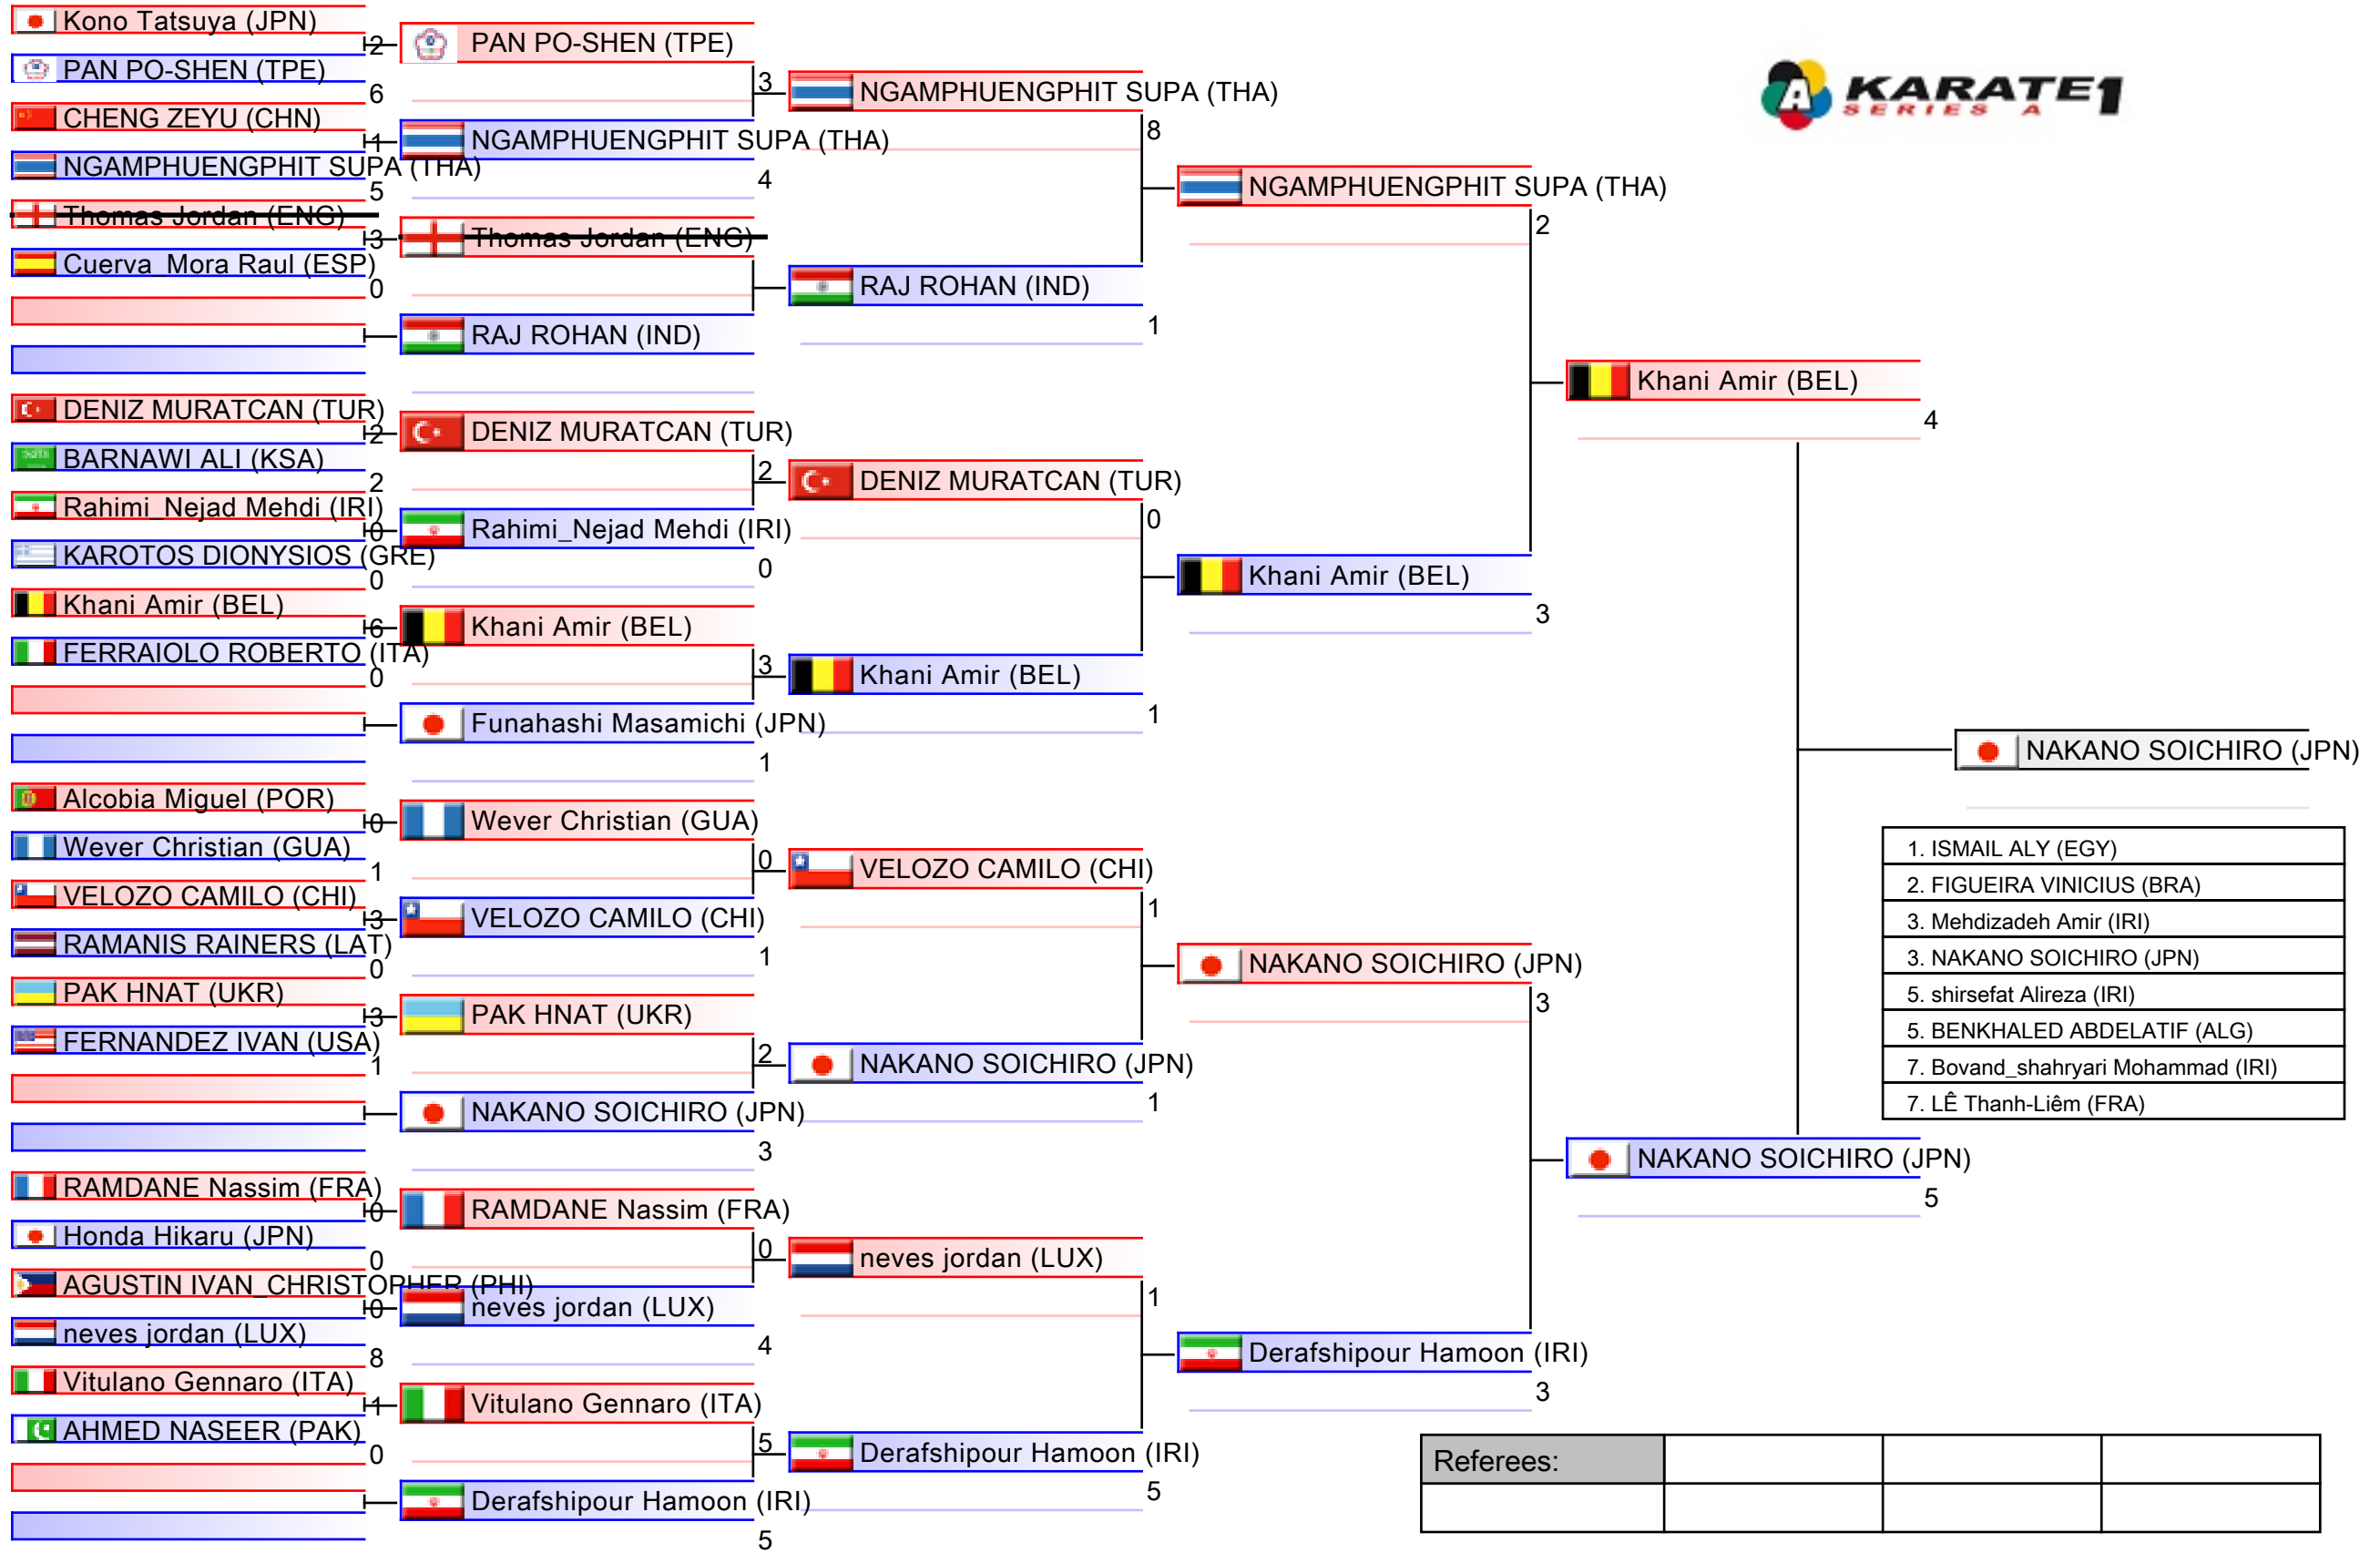

Tatami
4 15:45

Pool
4/4

Male Kumite -67 Kg

Karate1 Series A - Shanghai 2018, Shanghai, CHN

Tatami
1 17:50

Pool
1/4

- | |
|------------------------------------|
| 1. ISMAIL ALY (EGY) |
| 2. FIGUEIRA VINICIUS (BRA) |
| 3. Mehdizadeh Amir (IRI) |
| 3. NAKANO SOICHIRO (JPN) |
| 5. shirsefat Aireza (IRI) |
| 5. BENKHALED ABDELATIF (ALG) |
| 7. Bovand_shahryari Mohammad (IRI) |
| 7. LÊ Thanh-Liêm (FRA) |

Referees:			

Male Kumite -67 Kg

Karate1 Series A - Shanghai 2018, Shanghai, CHN

Tatami
2 17:10

Pool
2/4

- | |
|------------------------------------|
| 1. ISMAIL ALY (EGY) |
| 2. FIGUEIRA VINICIUS (BRA) |
| 3. Mehdizadeh Amir (IRI) |
| 3. NAKANO SOICHIRO (JPN) |
| 5. shirsefat Alireza (IRI) |
| 5. BENKHALED ABDELATIF (ALG) |
| 7. Bovand_shahryari Mohammad (IRI) |
| 7. LÊ Thanh-Liêm (FRA) |

Referees:			

Male Kumite -67 Kg
 Karate1 Series A - Shanghai 2018, Shanghai, CHN

Tatami 3 17:45
 Pool 3/4

- | |
|------------------------------------|
| 1. ISMAIL ALY (EGY) |
| 2. FIGUEIRA VINICIUS (BRA) |
| 3. Mehdezadeh Amir (IRI) |
| 3. NAKANO SOICHIRO (JPN) |
| 5. shirsefat Alireza (IRI) |
| 5. BENKHALED ABDELATIF (ALG) |
| 7. Bovand_shahryari Mohammad (IRI) |
| 7. LÊ Thanh-Liêm (FRA) |