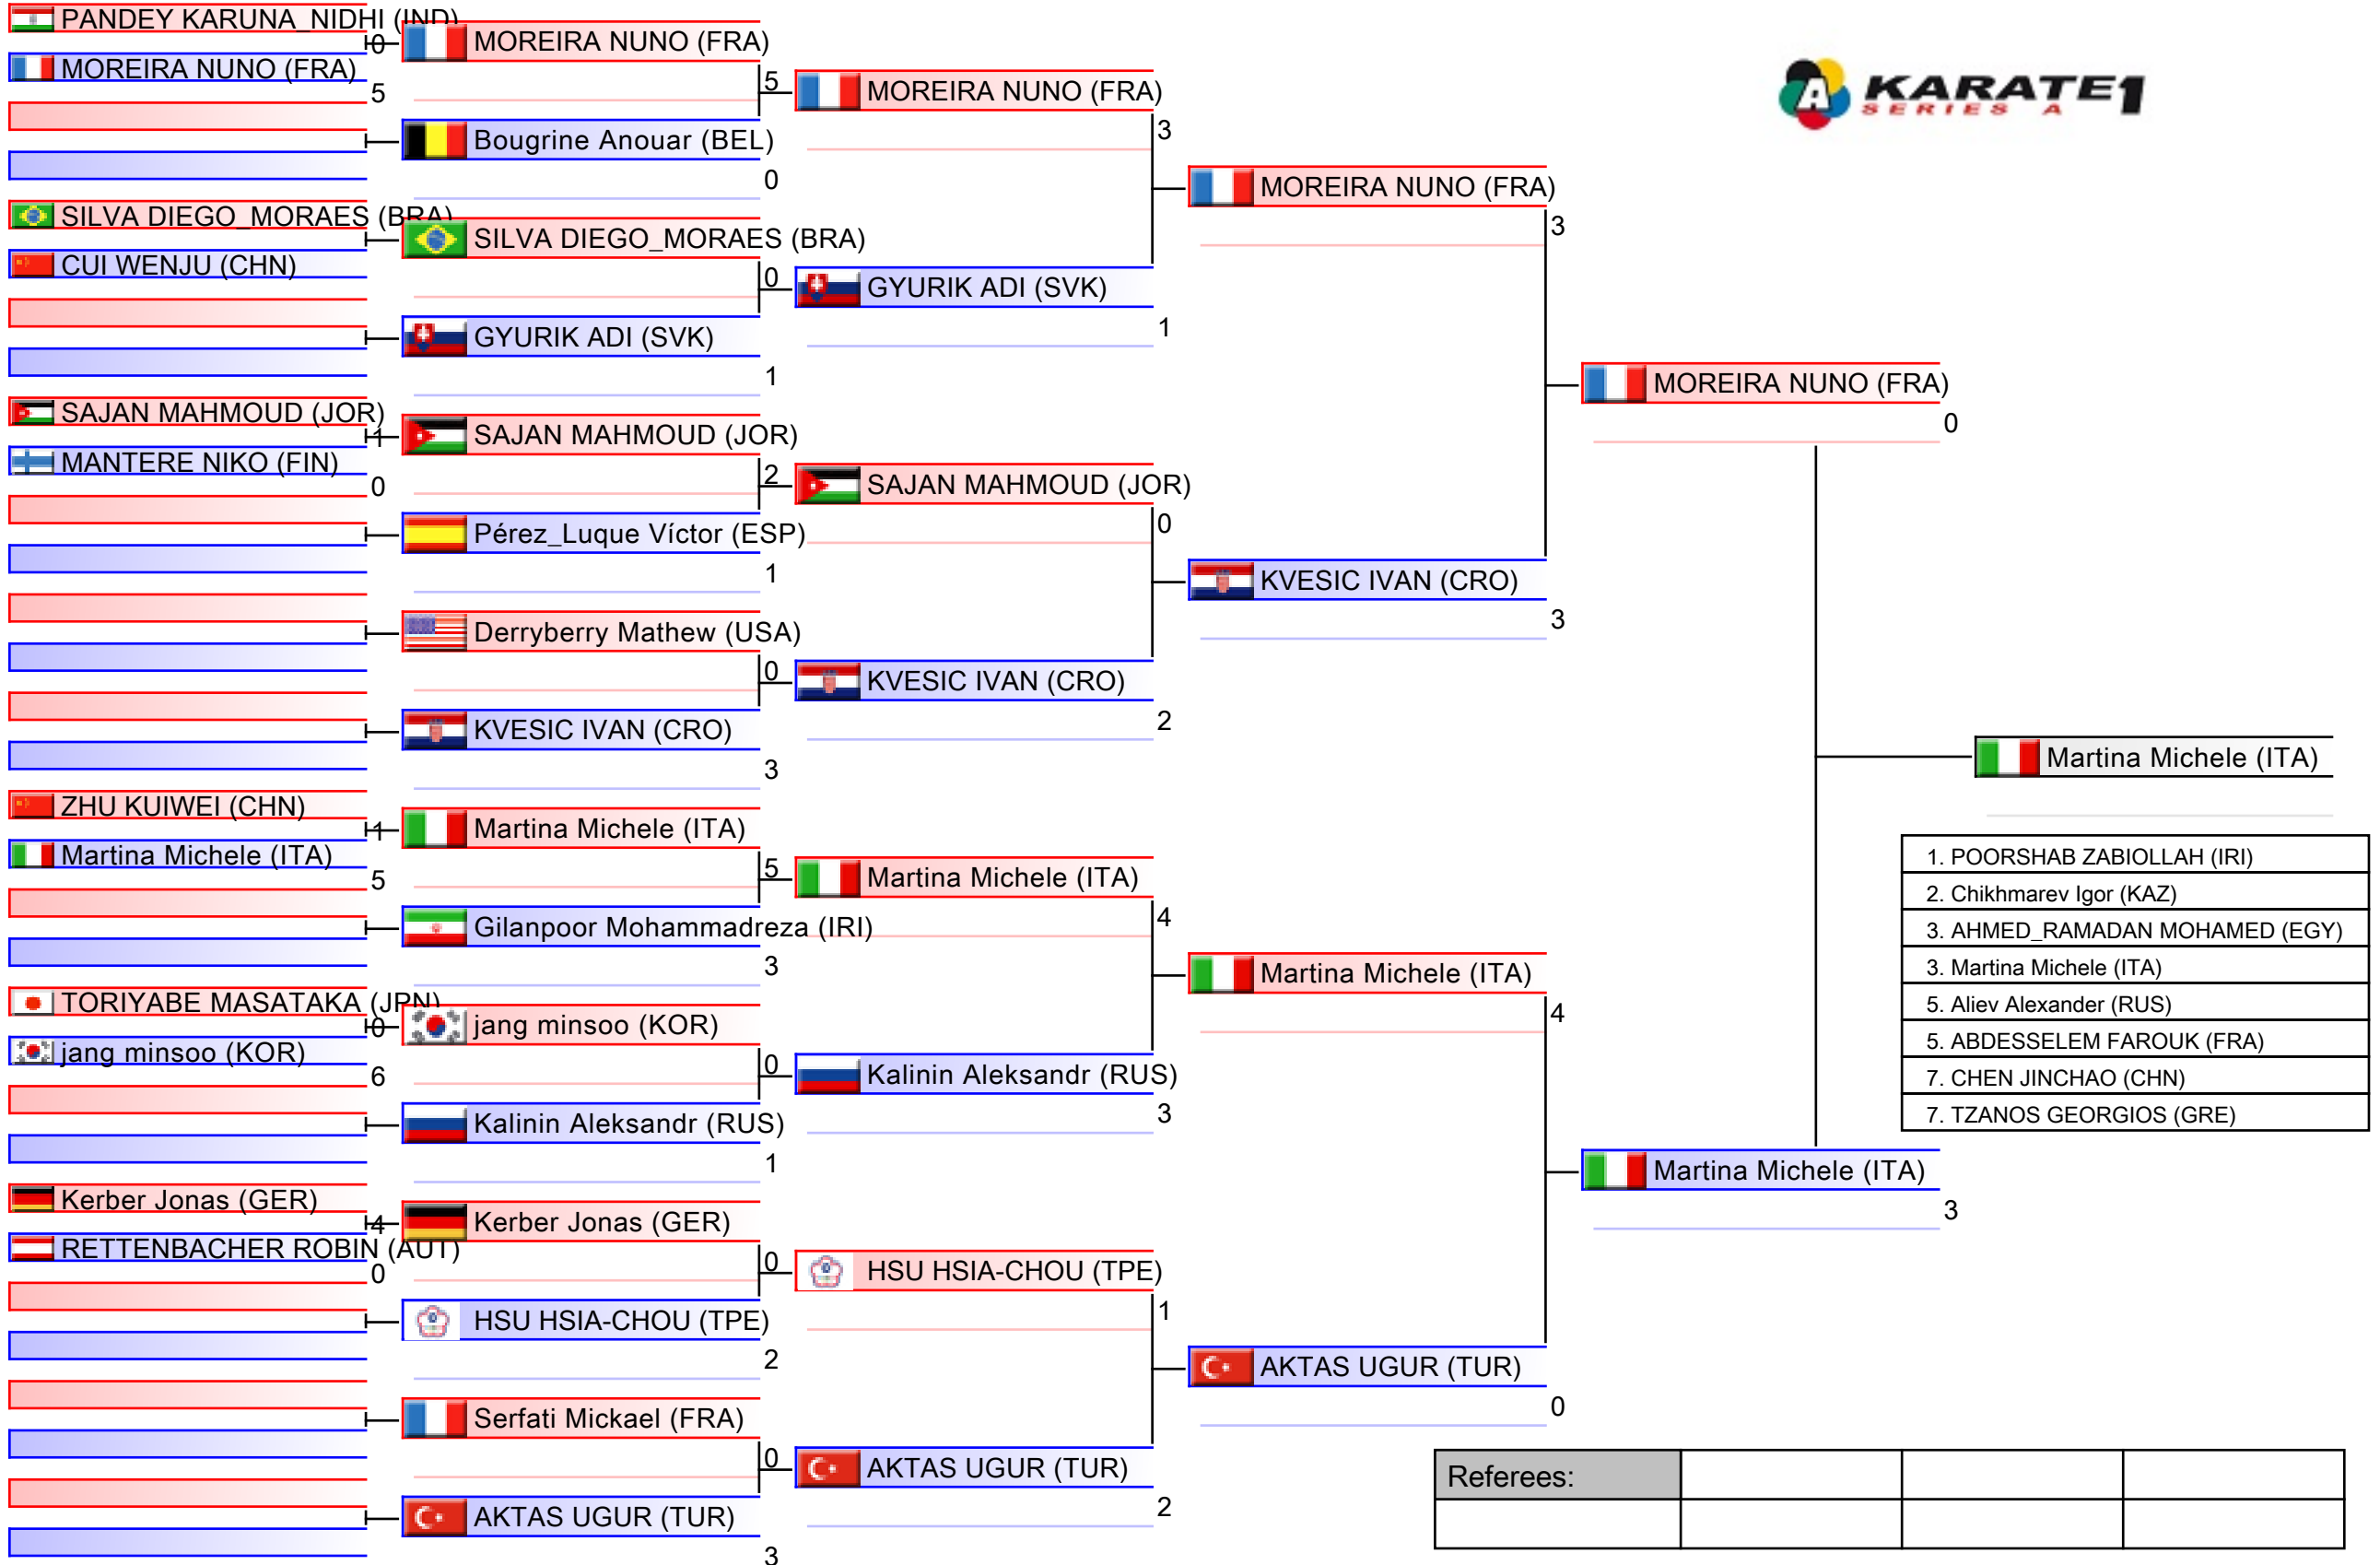

Male Kumite -84 Kg

Karate1 Series A - Shanghai 2018, Shanghai, CHN

Tatami
2 12:40

Pool
2/4