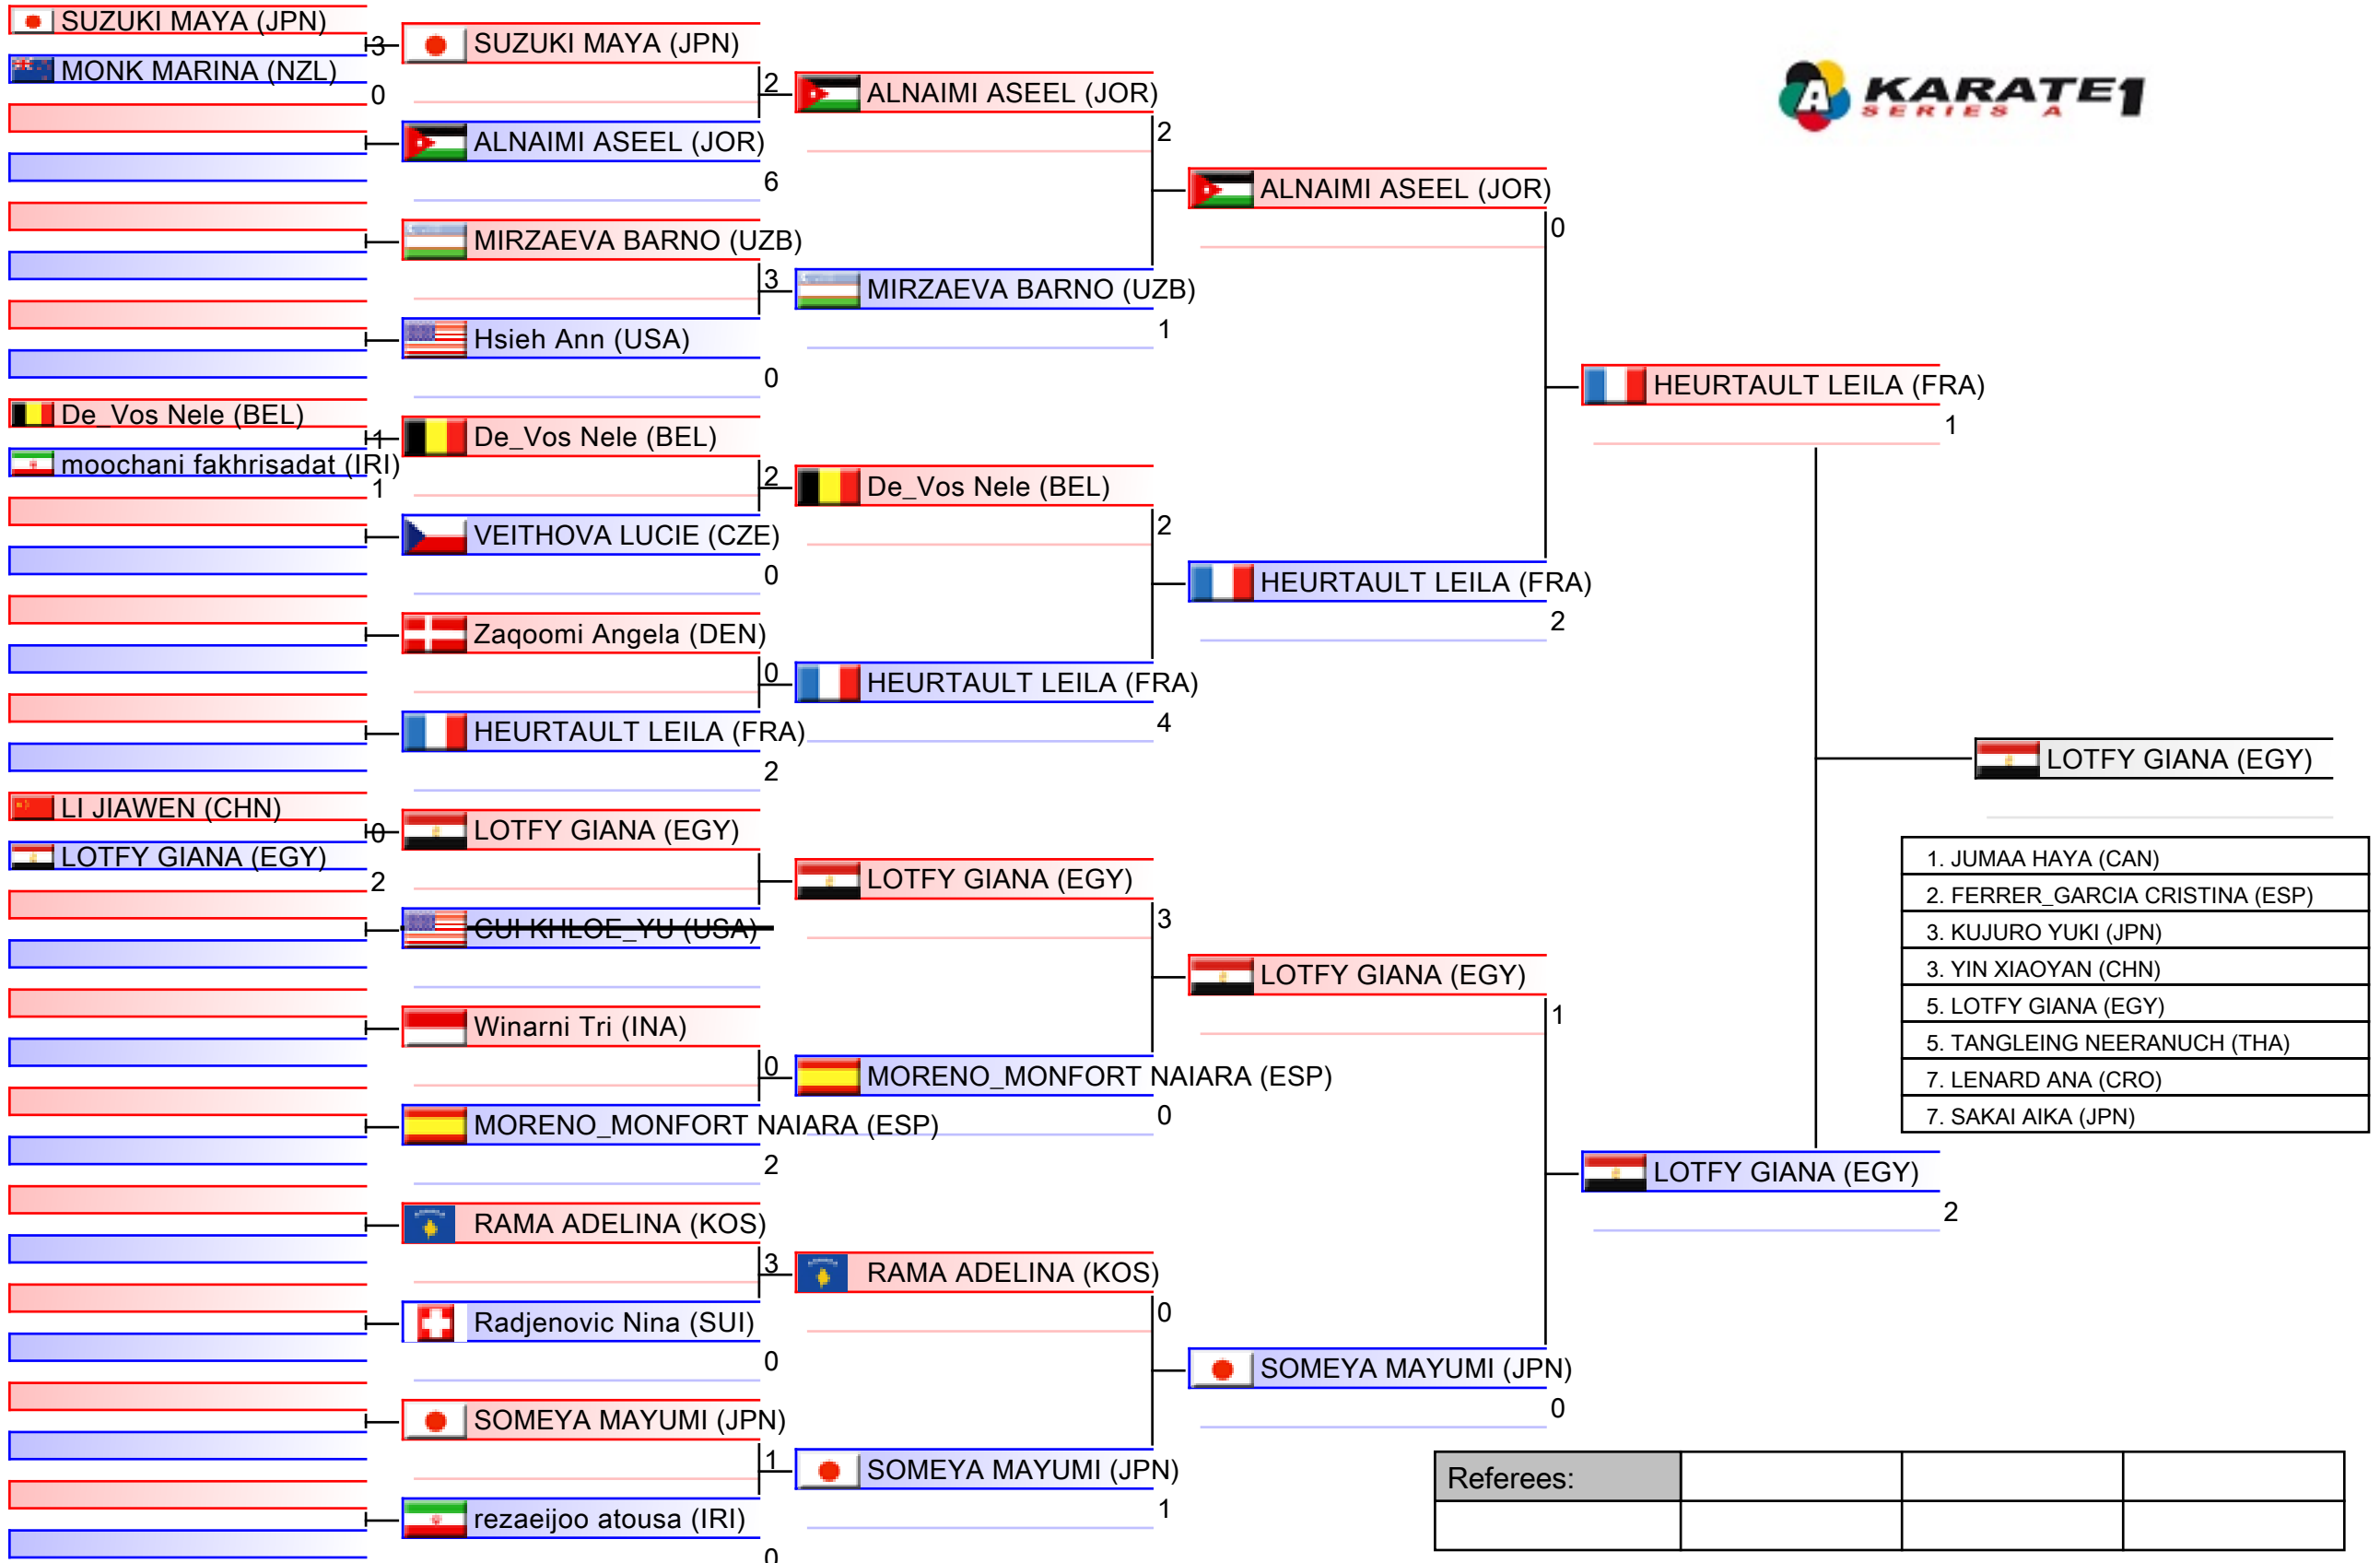

Female Kumite -61 Kg

Karate1 Series A - Shanghai 2018, Shanghai, CHN

Tatami
1 11:00

Pool
1/4

1. JUMAA HAYA (CAN)
2. FERRER_GARCIA CRISTINA (ESP)
3. KUJURO YUKI (JPN)
3. YIN XIAOYAN (CHN)
5. LOTFY GIANA (EGY)
5. TANGLEING NEERANUCH (THA)
7. LENARD ANA (CRO)
7. SAKAI AIKA (JPN)

Referees: