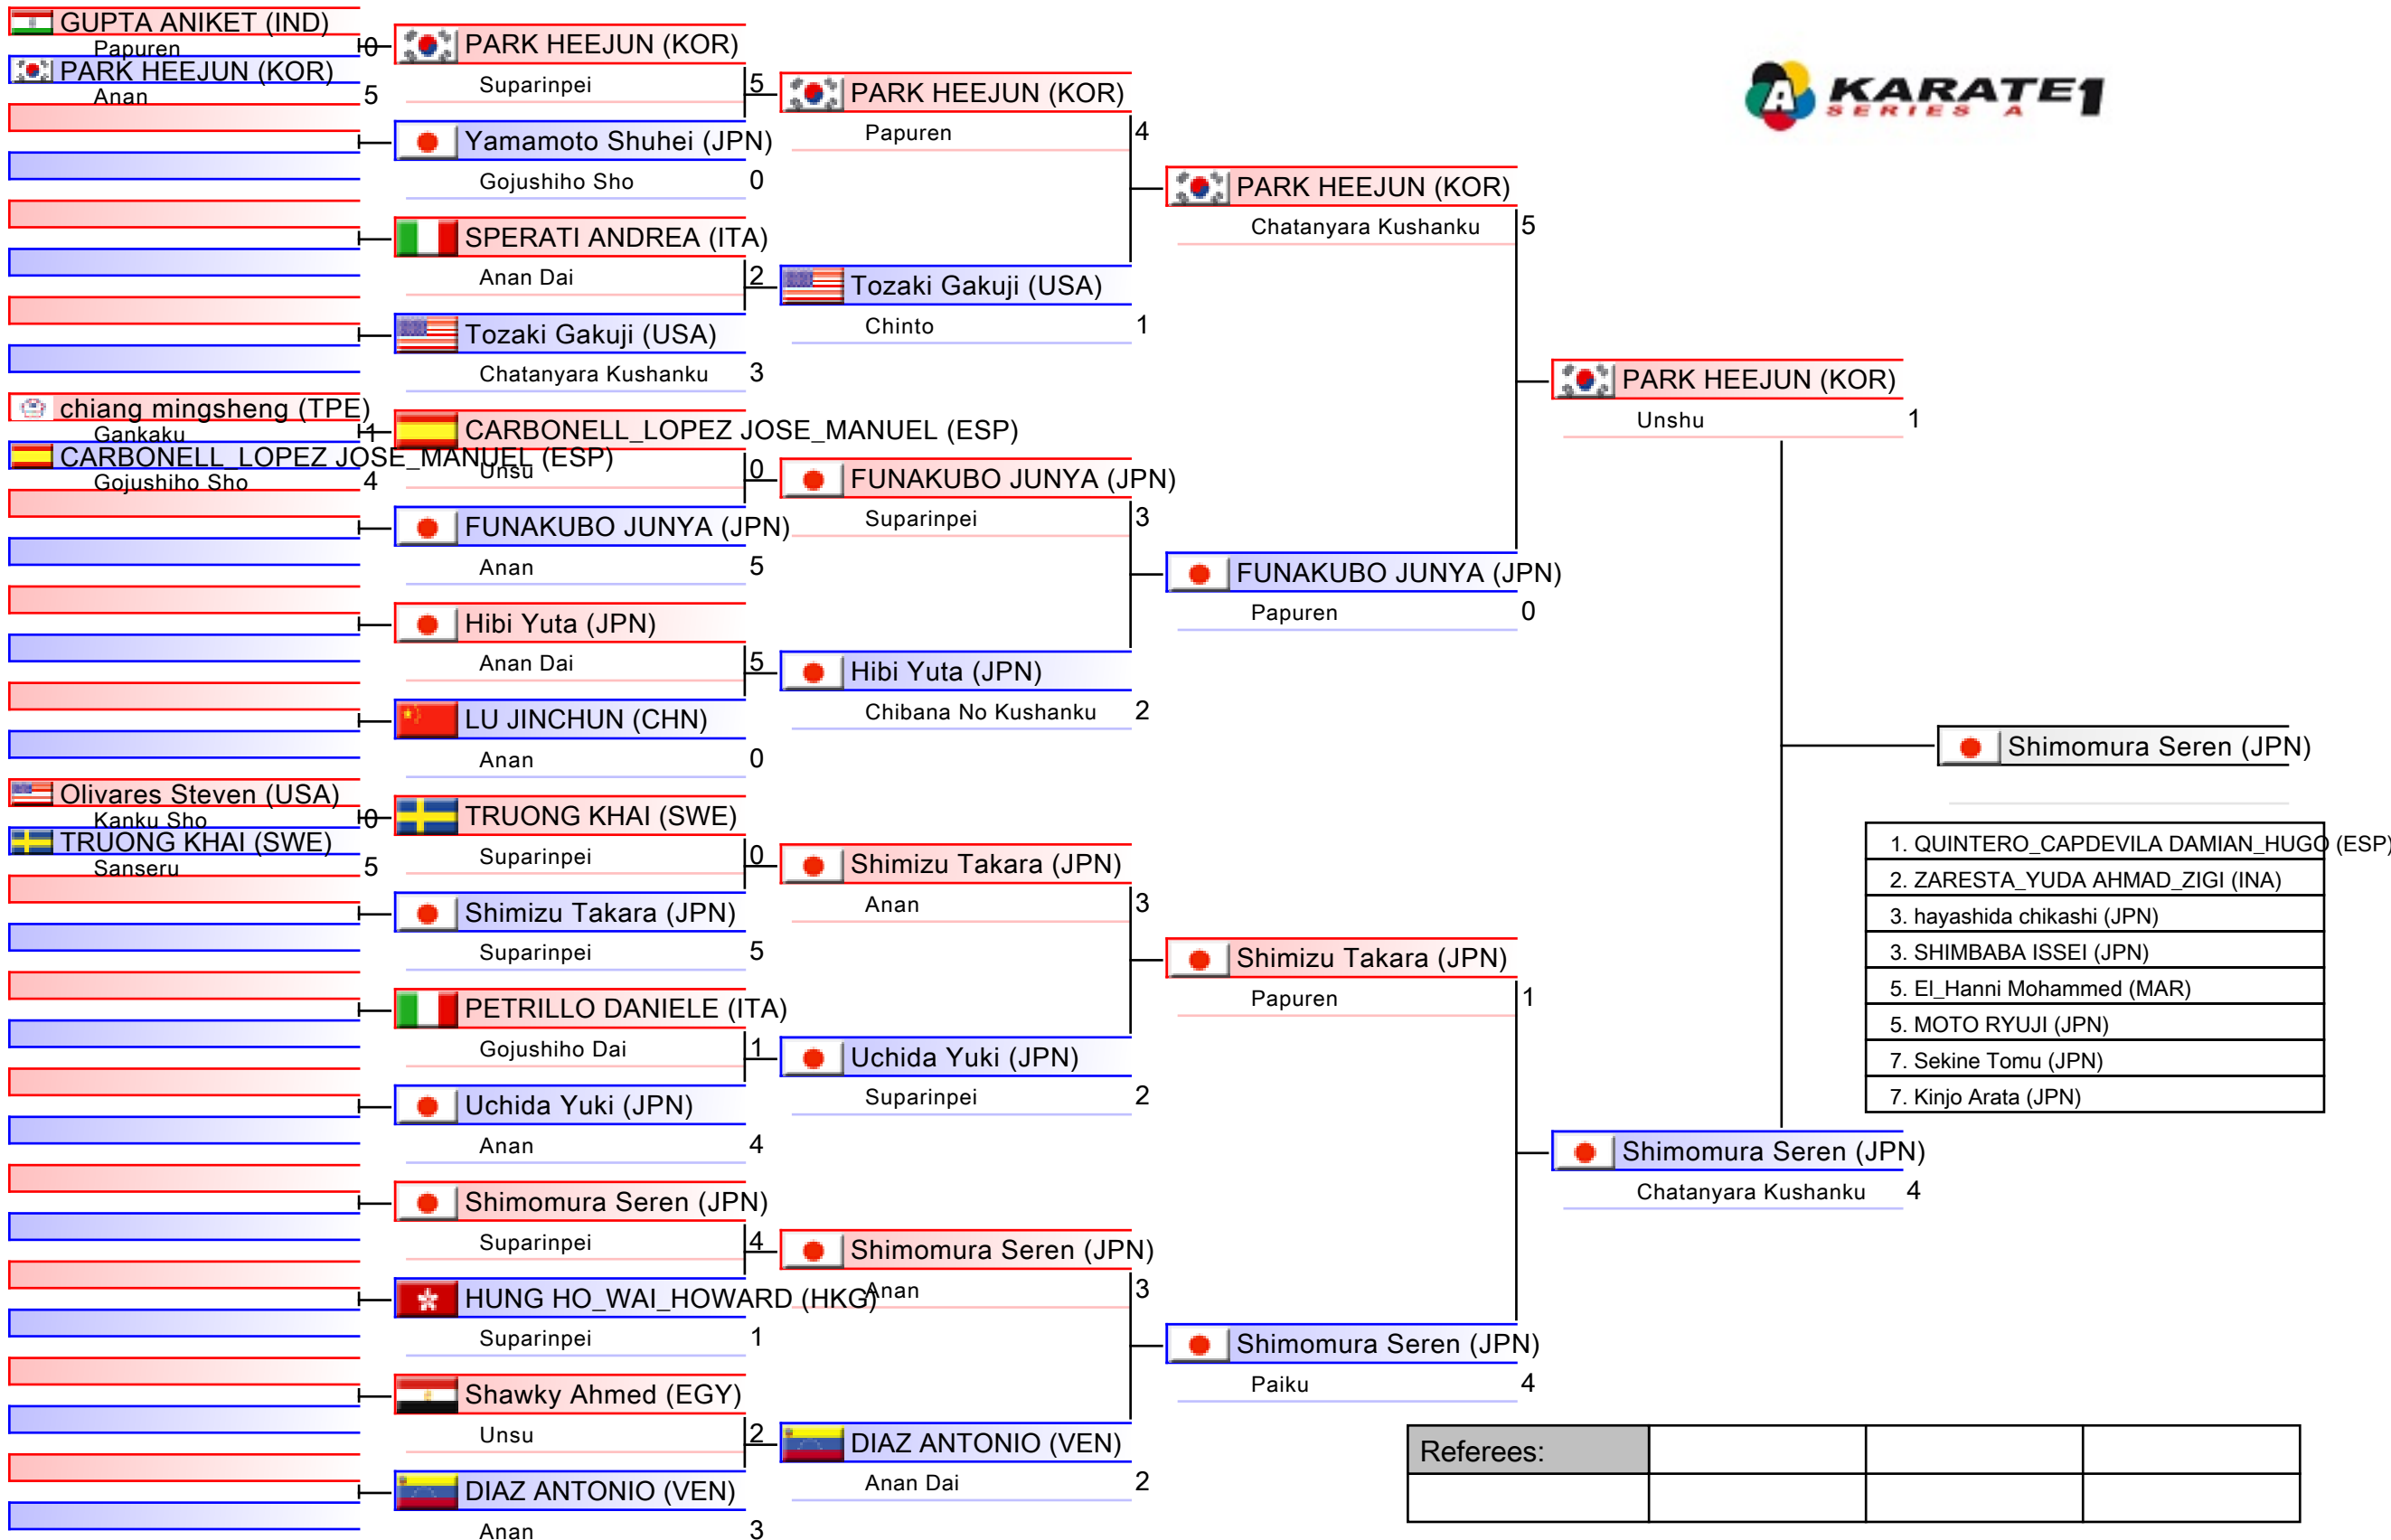

Male Kata

Karate1 Series A - Shanghai 2018, Shanghai, CHN

Tatami
1 11:15

Pool
5/8

Referees: