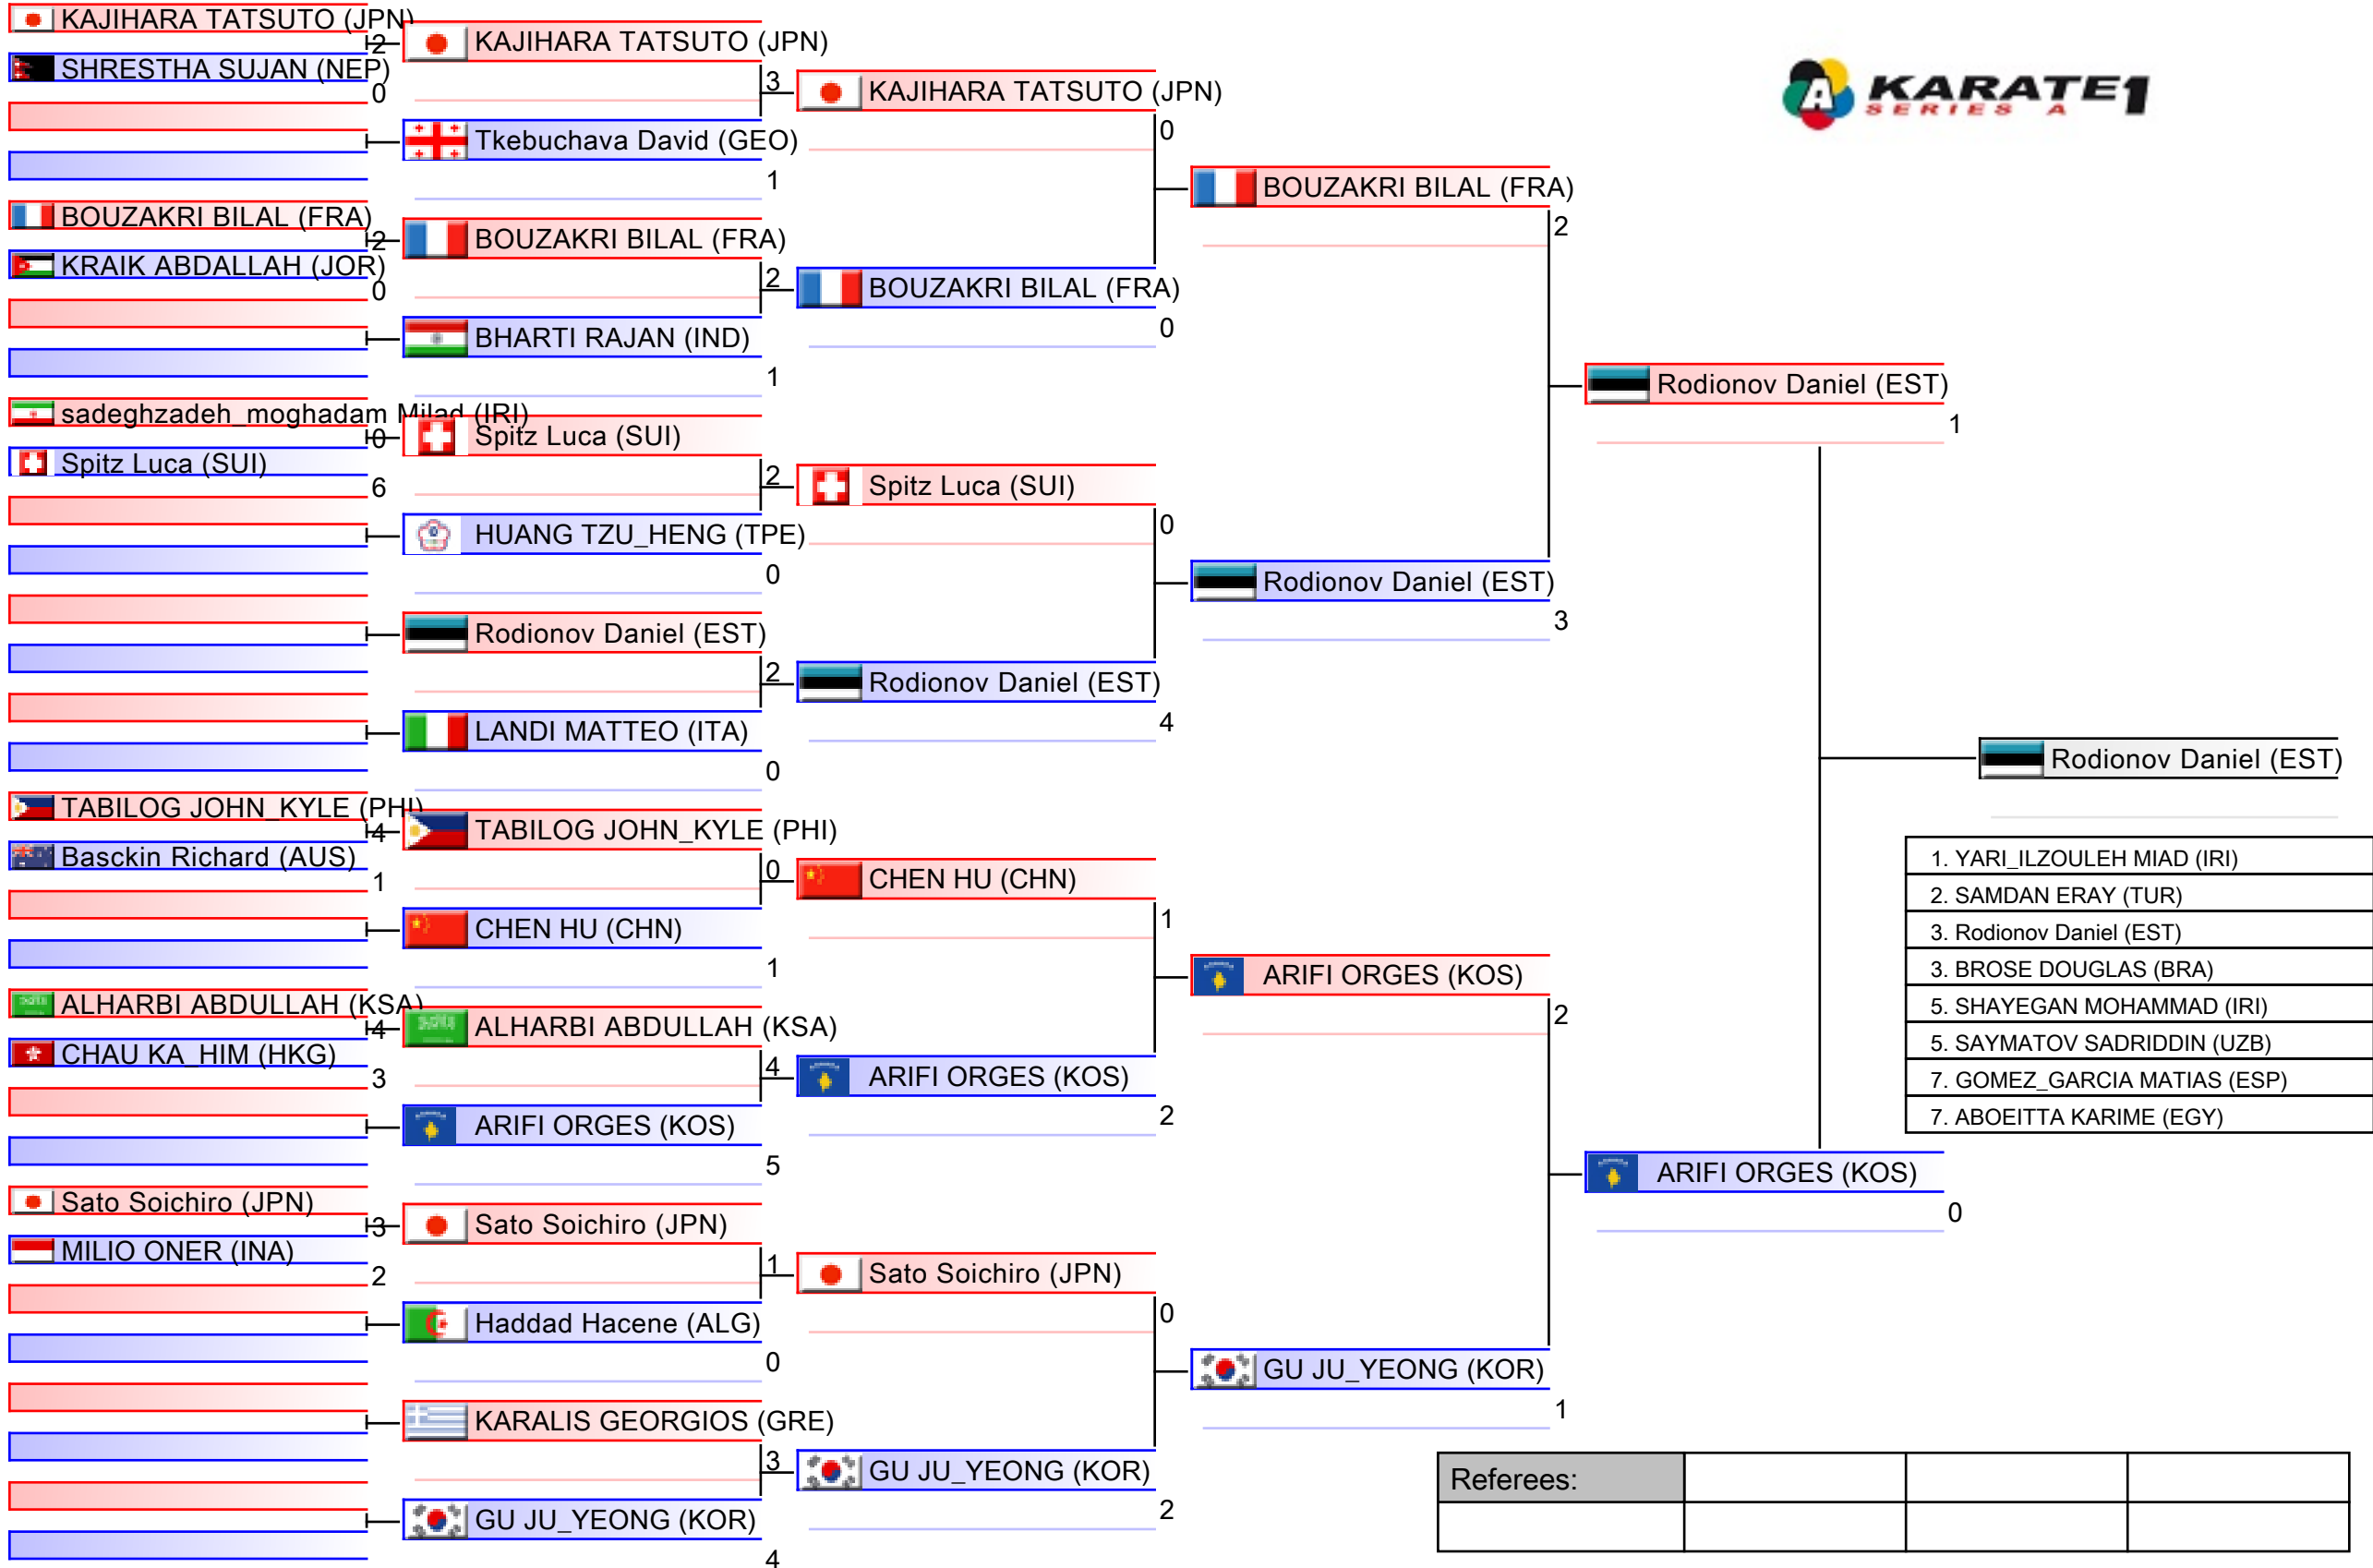

Tatami
3 11:15

Pool
7/8

Male Kata

Karate1 Series A - Shanghai 2018, Shanghai, CHN

Tatami
4 11:00

Pool
8/8

Male Kumite -60 Kg

Karate1 Series A - Shanghai 2018, Shanghai, CHN

Tatami
1 16:15

Pool
1/4

Male Kumite -60 Kg

Karate1 Series A - Shanghai 2018, Shanghai, CHN

Tatami
2 15:45

Pool
2/4

1. YARI_ILZOULEH MIAD (IRI)
2. SAMDAN ERAY (TUR)
3. Rodionov Daniel (EST)
3. BROSE DOUGLAS (BRA)
5. SHAYEGAN MOHAMMAD (IRI)
5. SAYMATOV SADRIDDIN (UZB)
7. GOMEZ_GARCIA MATIAS (ESP)
7. ABOEITTA KARIME (EGY)