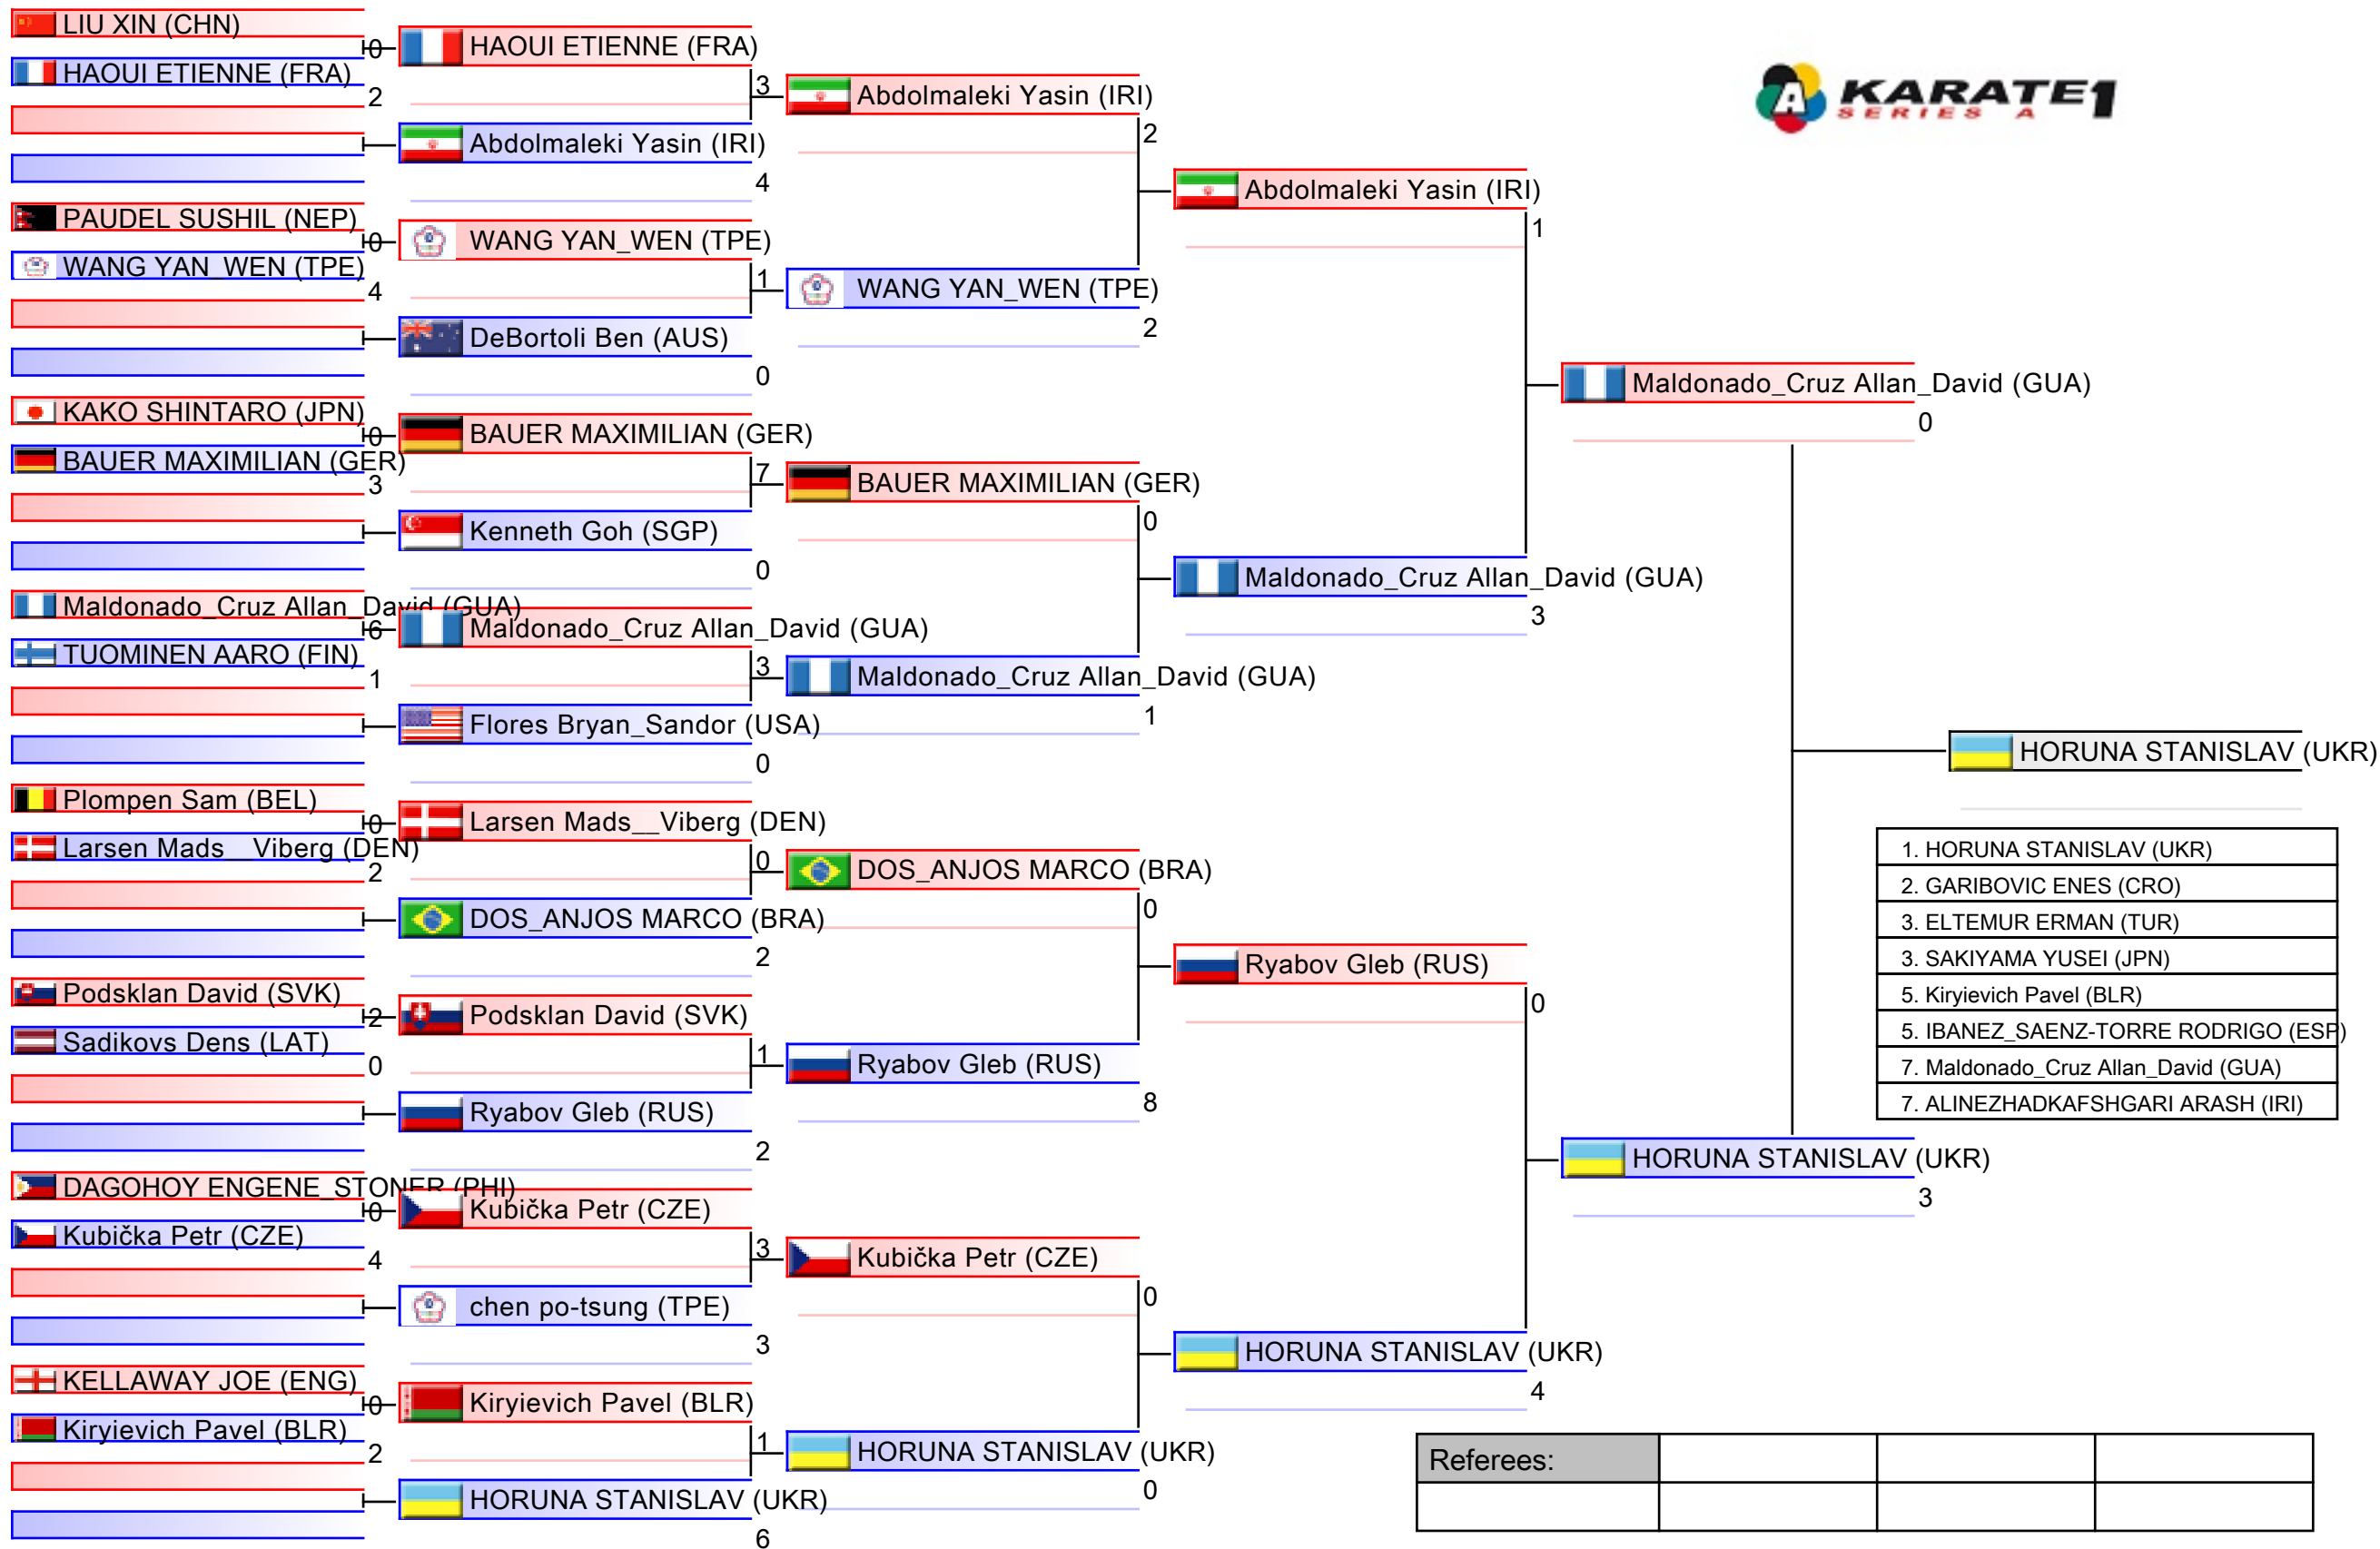

Male Kumite -75 Kg

Karate1 Series A - Shanghai 2018, Shanghai, CHN

Tatami
2 09:00

Pool
2/4

Referees: