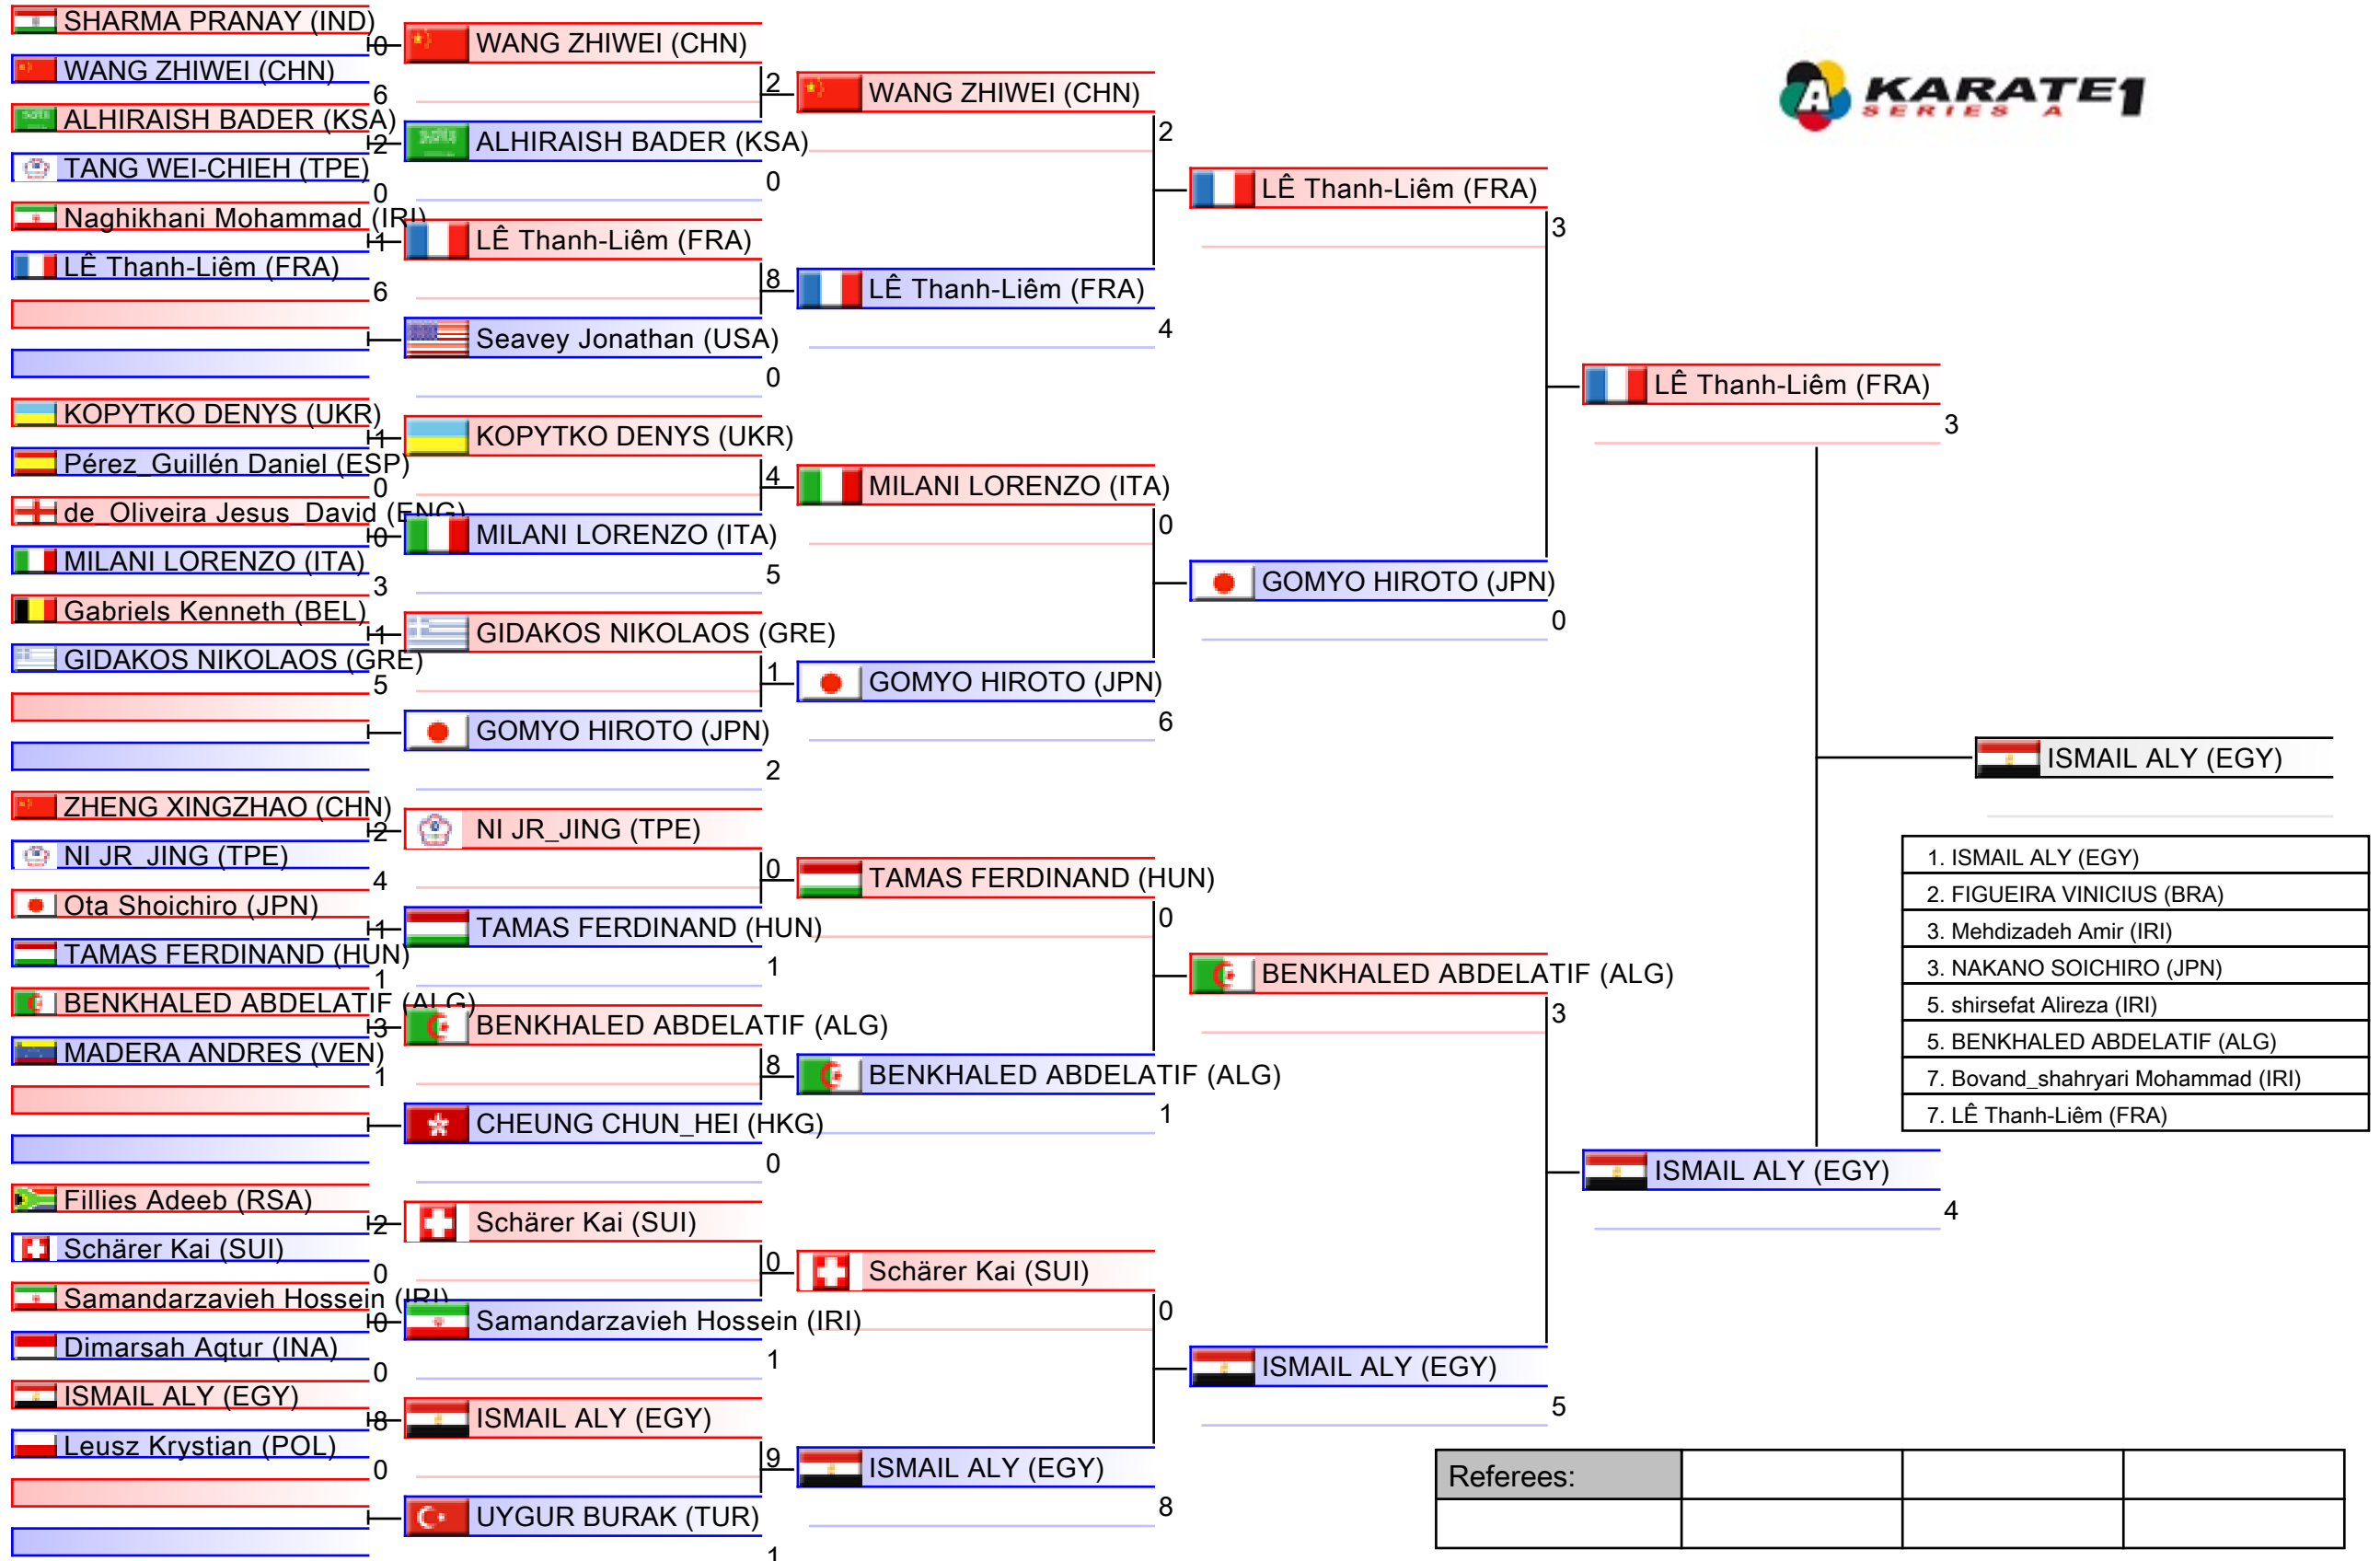

Referees:			

Male Kumite -67 Kg

Karate1 Series A - Shanghai 2018, Shanghai, CHN

Tatami
2 17:10

Pool
2/4

- | |
|------------------------------------|
| 1. ISMAIL ALY (EGY) |
| 2. FIGUEIRA VINICIUS (BRA) |
| 3. Mehdizadeh Amir (IRI) |
| 3. NAKANO SOICHIRO (JPN) |
| 5. shirsefat Alireza (IRI) |
| 5. BENKHALED ABDELATIF (ALG) |
| 7. Bovand_shahryari Mohammad (IRI) |
| 7. LÊ Thanh-Liêm (FRA) |

Referees:			

Male Kumite -67 Kg
 Karate1 Series A - Shanghai 2018, Shanghai, CHN

Tatami 3 17:45
 Pool 3/4

- | |
|------------------------------------|
| 1. ISMAIL ALY (EGY) |
| 2. FIGUEIRA VINICIUS (BRA) |
| 3. Mehdezadeh Amir (IRI) |
| 3. NAKANO SOICHIRO (JPN) |
| 5. shirsefat Alireza (IRI) |
| 5. BENKHALED ABDELATIF (ALG) |
| 7. Bovand_shahryari Mohammad (IRI) |
| 7. LÊ Thanh-Liêm (FRA) |

Referees:			

Male Kumite -67 Kg

Karate1 Series A - Shanghai 2018, Shanghai, CHN

Tatami
4 17:00

Pool
4/4

- | |
|------------------------------------|
| 1. ISMAIL ALY (EGY) |
| 2. FIGUEIRA VINICIUS (BRA) |
| 3. Mehdizadeh Amir (IRI) |
| 3. NAKANO SOICHIRO (JPN) |
| 5. shirsefat Alireza (IRI) |
| 5. BENKHALED ABDELATIF (ALG) |
| 7. Bovand_shahryari Mohammad (IRI) |
| 7. LÊ Thanh-Liêm (FRA) |