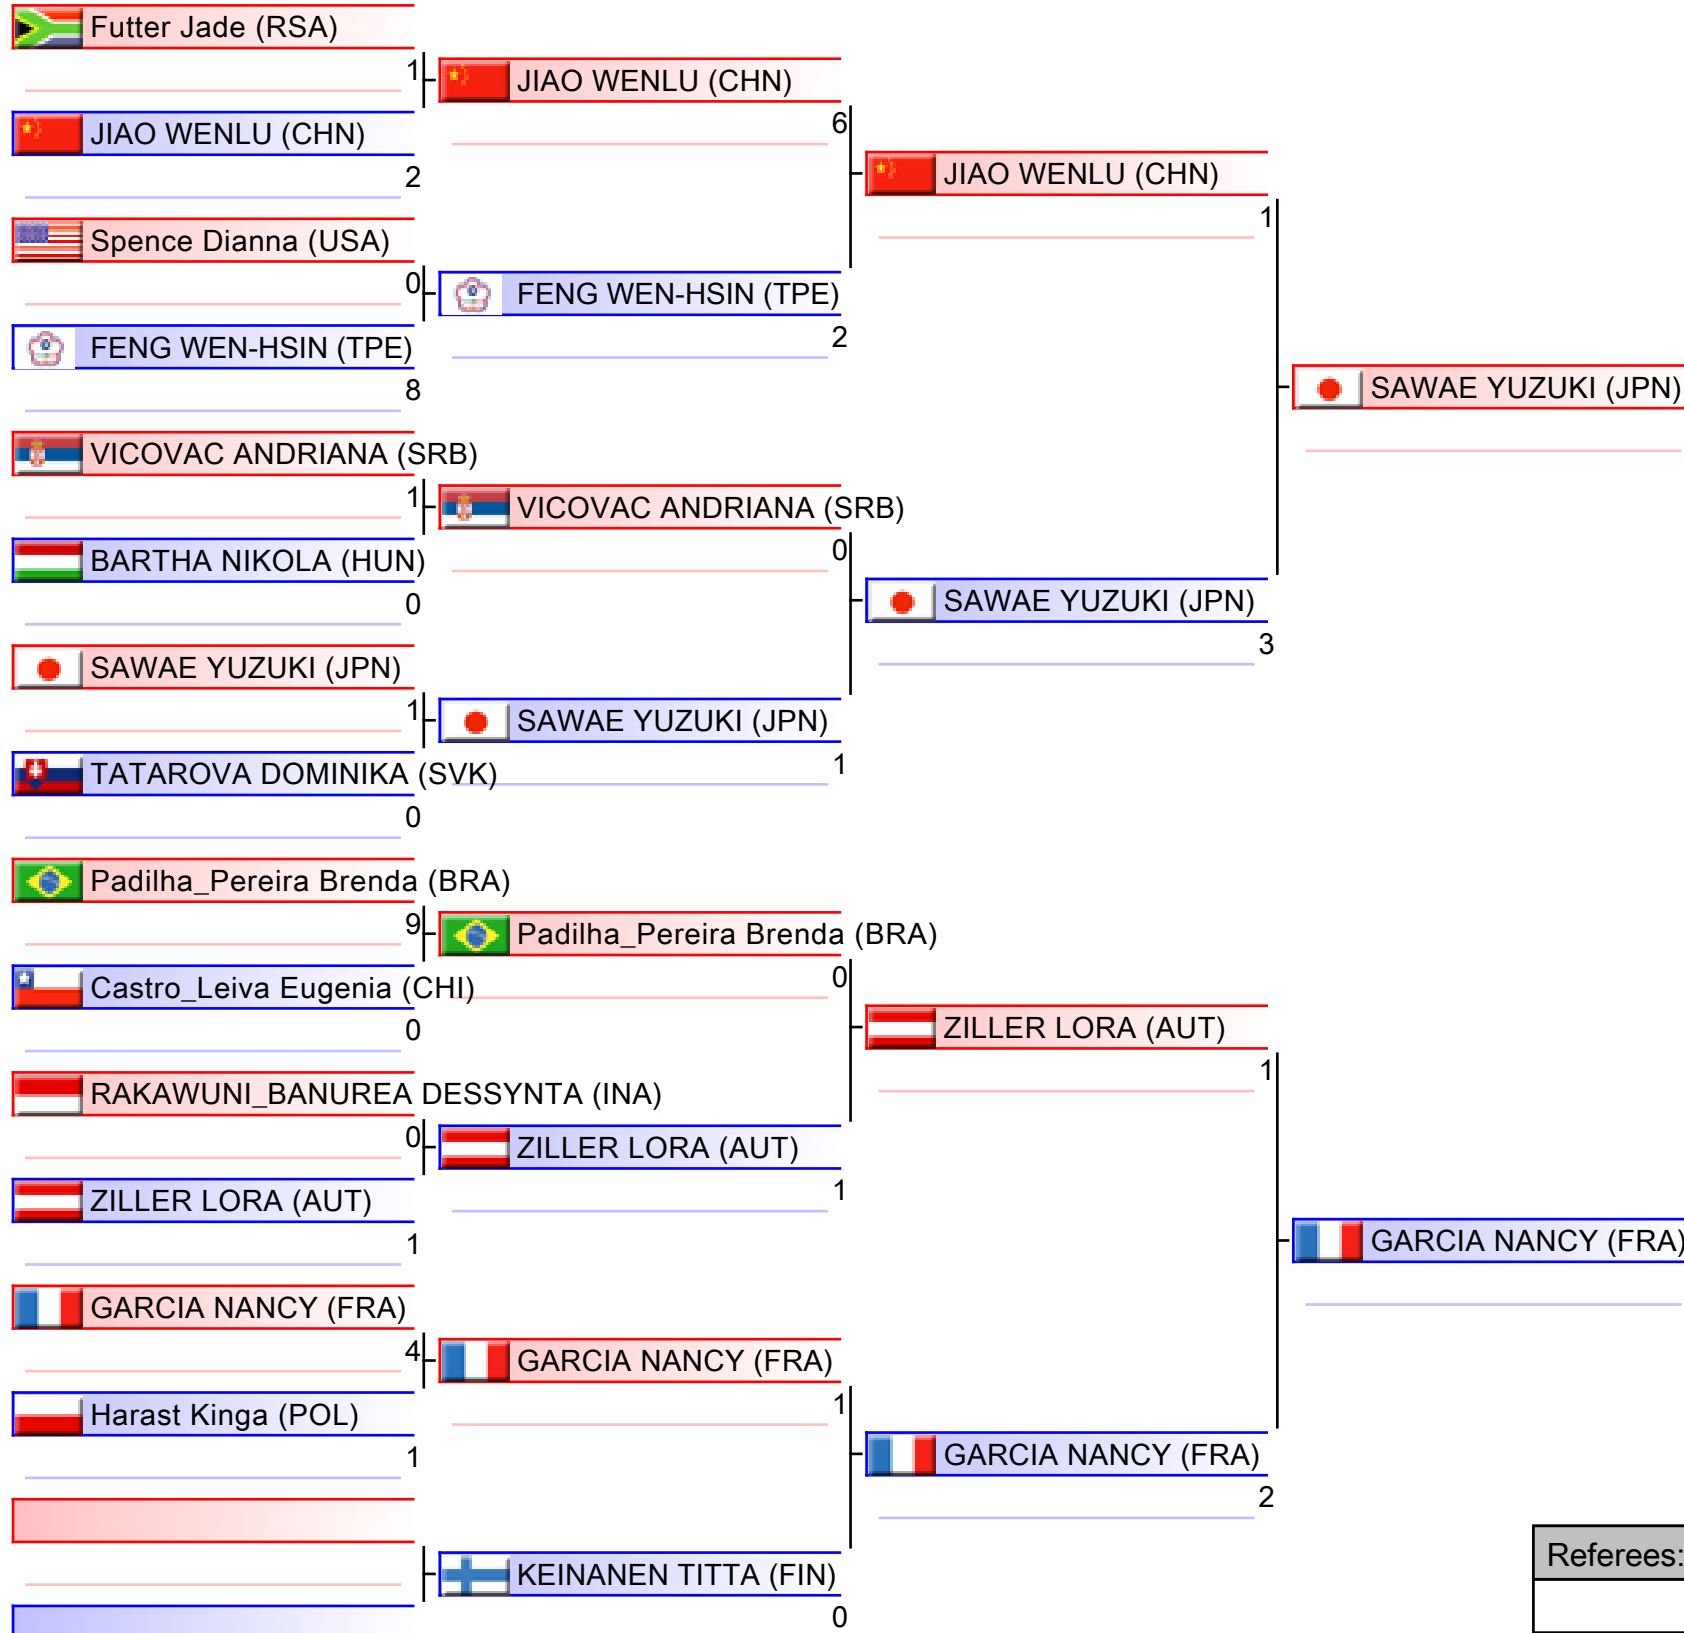

Referees:			

Female Kumite 68+ Kg

Karate1 Series A - Shanghai 2018, Shanghai, CHN

Tatami
2 17:25

Pool
2/4

1. CHATZILIADOU ELENI (GRE)
2. GAO MENGMEG (CHN)
3. SAWAE YUZUKI (JPN)
3. Rodrigues Isabela (BRA)
5. HOCAOGLU MELTEM (TUR)
5. TORRES_GARCIA MARIA (ESP)
7. WEN TZU-HSUAN (TPE)
7. Vahedi Shabnam (IRI)