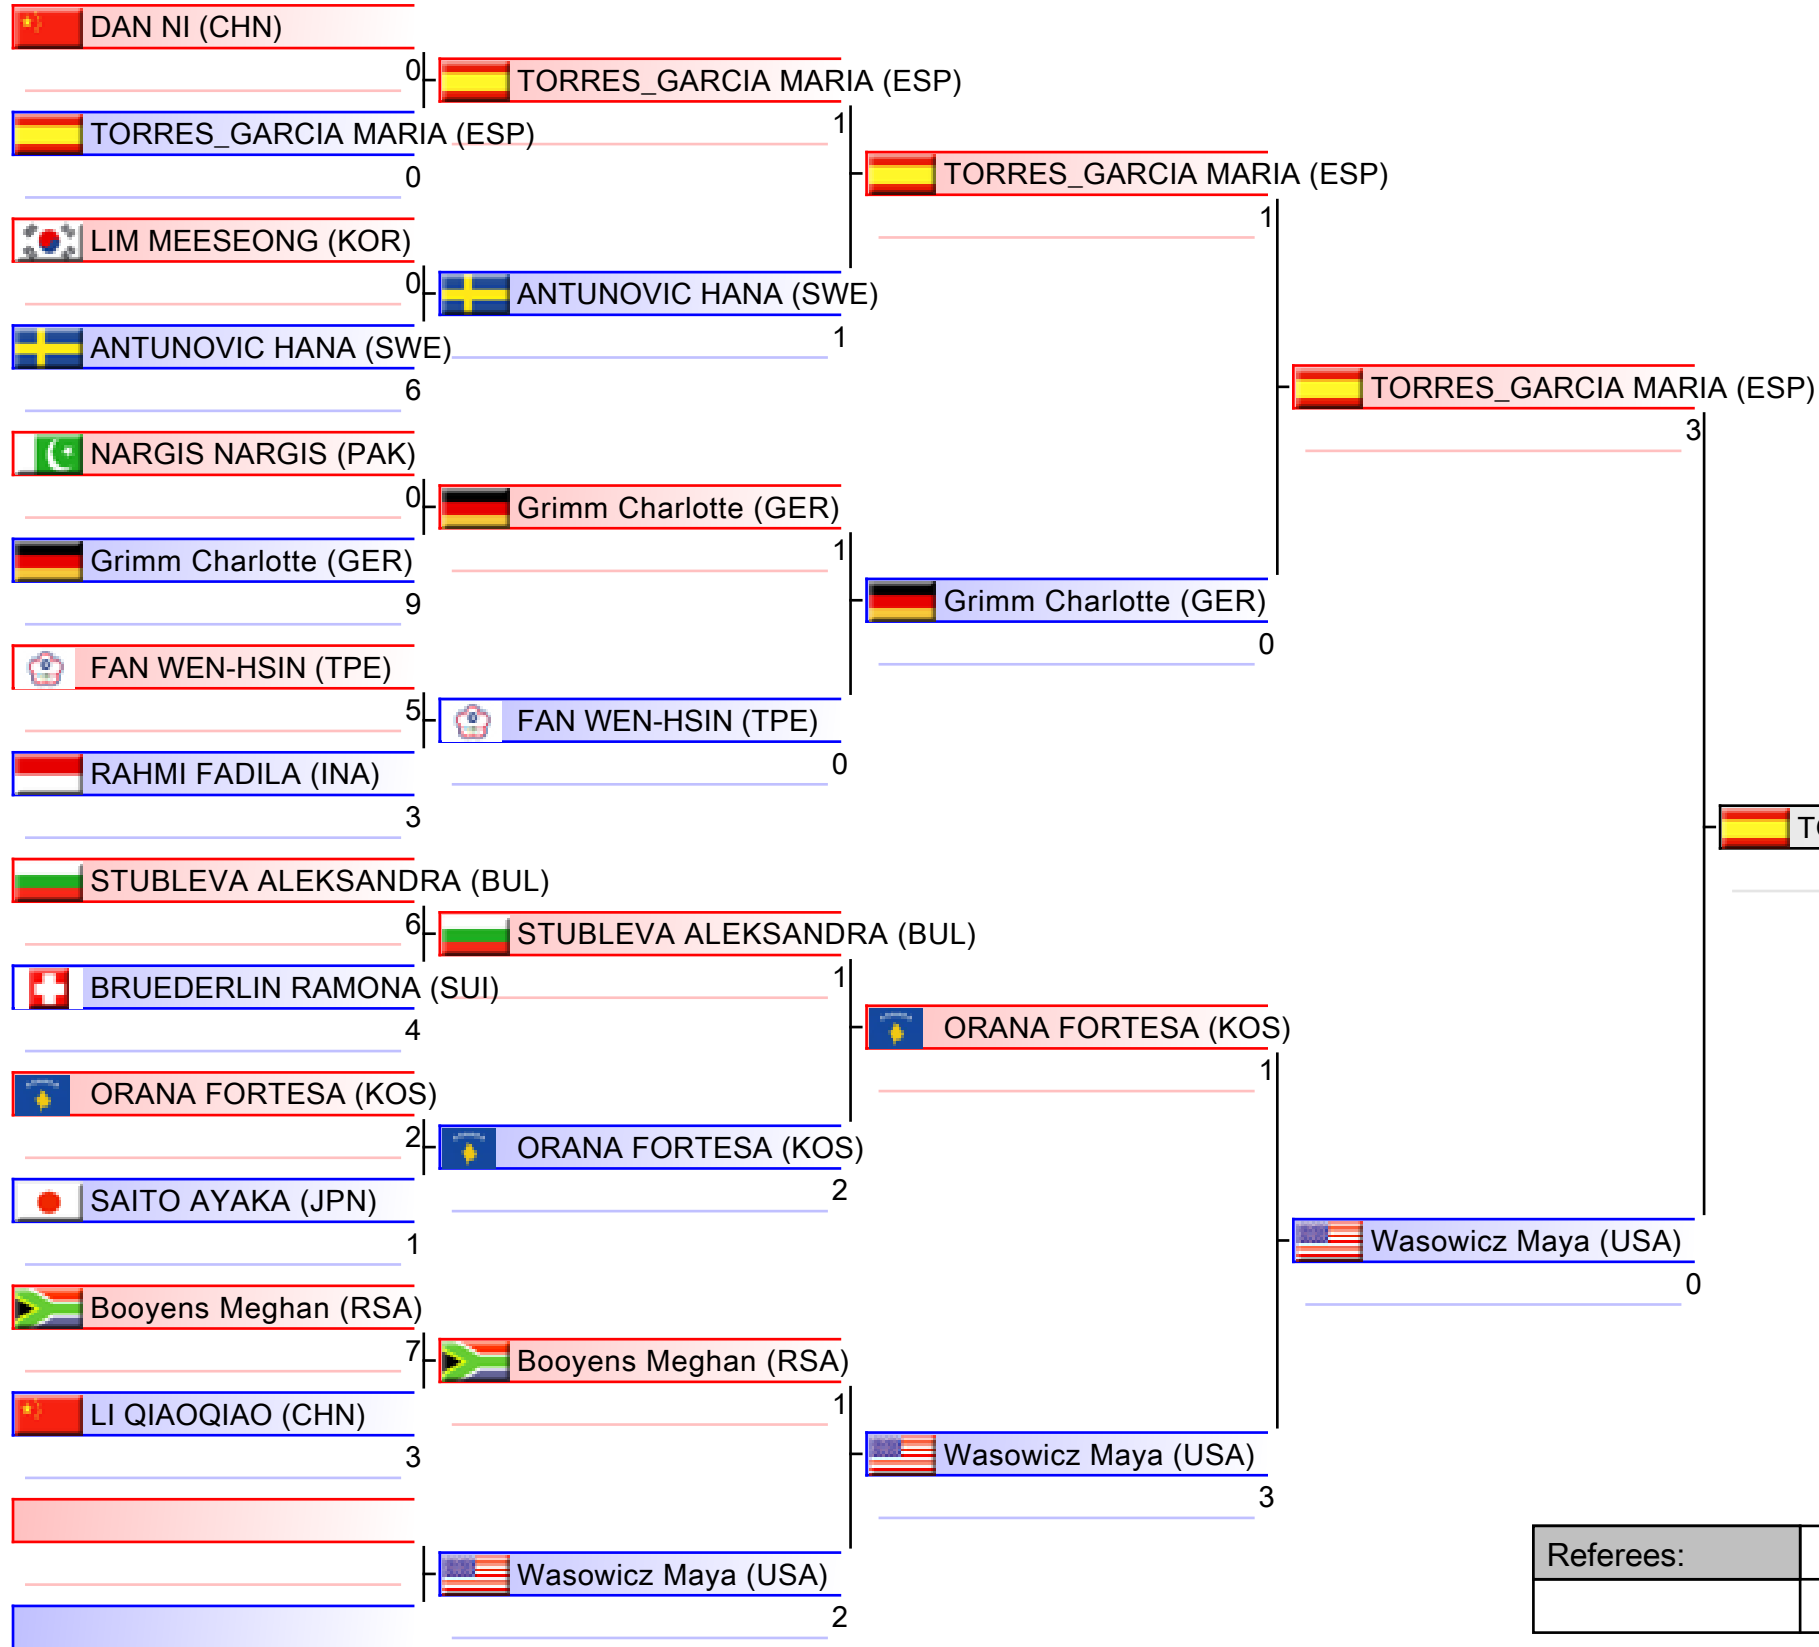

Female Kumite 68+ Kg

Karate1 Series A - Shanghai 2018, Shanghai, CHN

Tatami
3 17:55

Pool
3/4

1. CHATZILIADOU ELENI (GRE)
2. GAO MENG MENG (CHN)
3. SAWAE YUZUKI (JPN)
3. Rodrigues Isabela (BRA)
5. HOCAOGLU MELTEM (TUR)
5. TORRES_GARCIA MARIA (ESP)
7. WEN TZU-HSUAN (TPE)
7. Vahedi Shabnam (IRI)

Referees: