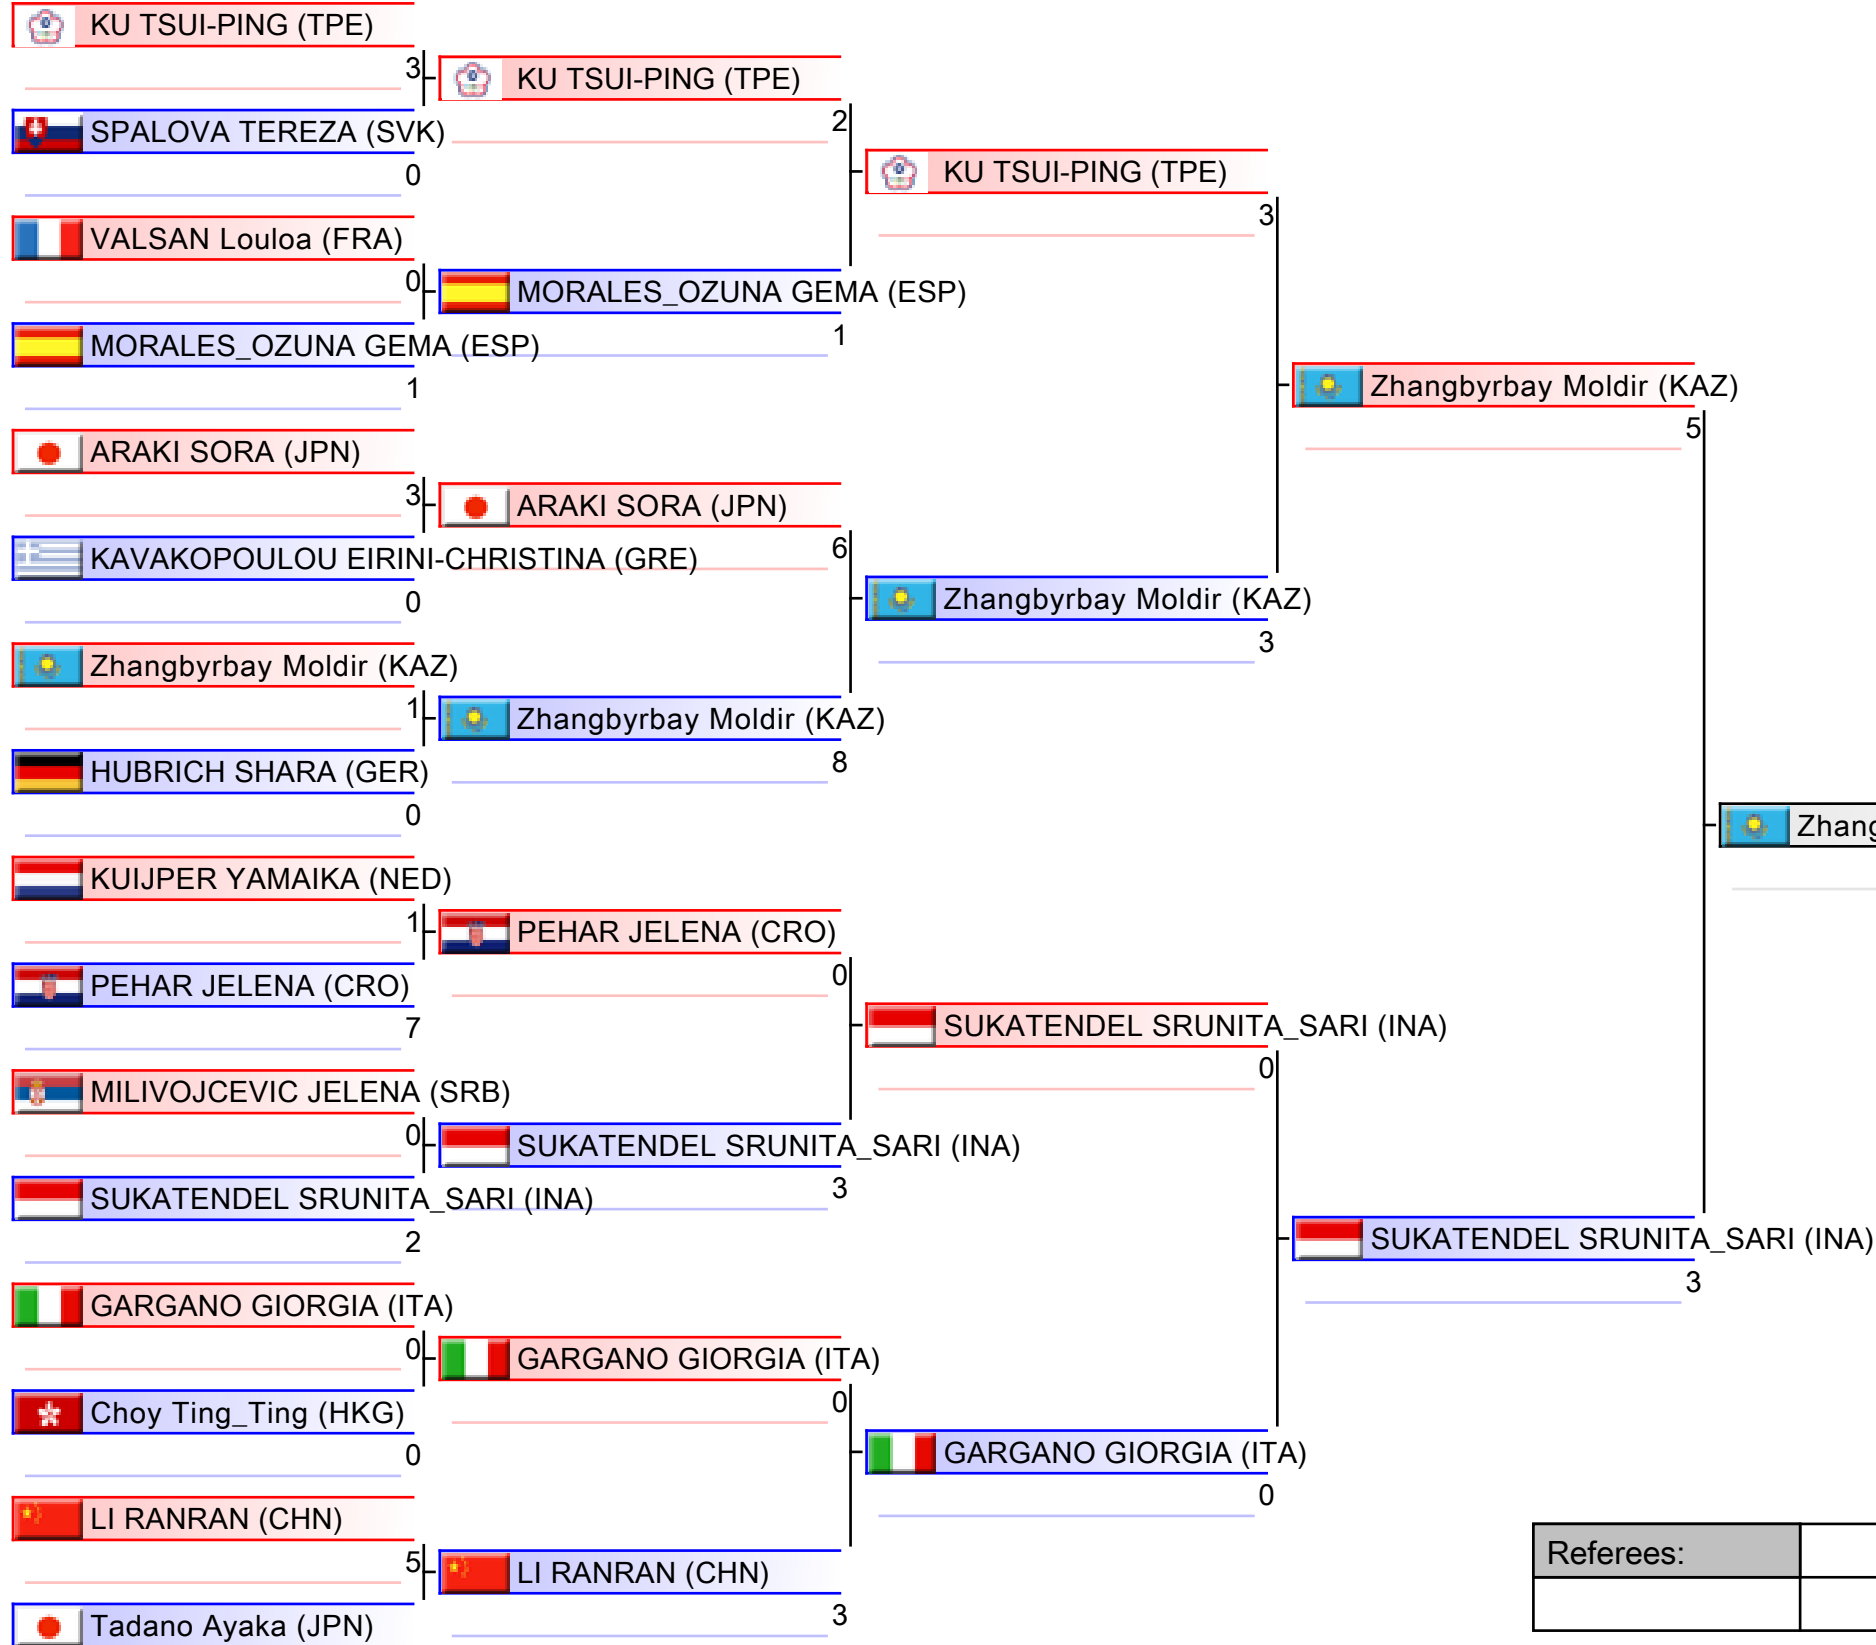

Female Kata

Karate1 Series A - Shanghai 2018, Shanghai, CHN

Tatami
3 13:35

Pool
3/4

- 1. SANCHEZ_JAIME SANDRA (ESP)
- 2. BOTTARO VIVIANA (ITA)
- 3. Iwamoto Emiri (JPN)
- 3. LAU MO_SHEUNG_GRACE (HKG)
- 5. TUNG YEE_YIN (HKG)
- 5. Scordo Sandy (FRA)
- 7. SHIOTA SANA (JPN)
- 7. WONG ADA (KOR)

Referees:			

Female Kata

Karate1 Series A - Shanghai 2018, Shanghai, CHN

Tatami
4 13:00

Pool
4/4

- | |
|-------------------------------|
| 1. SANCHEZ_JAIME SANDRA (ESP) |
| 2. BOTTARO VIVIANA (ITA) |
| 3. Iwamoto Emiri (JPN) |
| 3. LAU MO_SHEUNG_GRACE (HKG) |
| 5. TUNG YEE_YIN (HKG) |
| 5. Scordo Sandy (FRA) |
| 7. SHIOTA SANA (JPN) |
| 7. WONG ADA (KOR) |

Referees:			

Female Kumite -50 Kg

Karate1 Series A - Shanghai 2018, Shanghai, CHN

Tatami
1 22:05

Pool
1/4

1. DEMIRTURK GULSEN (TUR)
2. PLANK BETTINA (AUT)
3. GU SHIAU-SHUANG (TPE)
3. GÓMEZ_MORALES NADIA (ESP)
5. Zhangbyrbay Moldir (KAZ)
5. BOUDERBANE Sophia (FRA)
7. BABAIEVA BAKHRINISO (UZB)
7. TSANG YEE_TING (HKG)