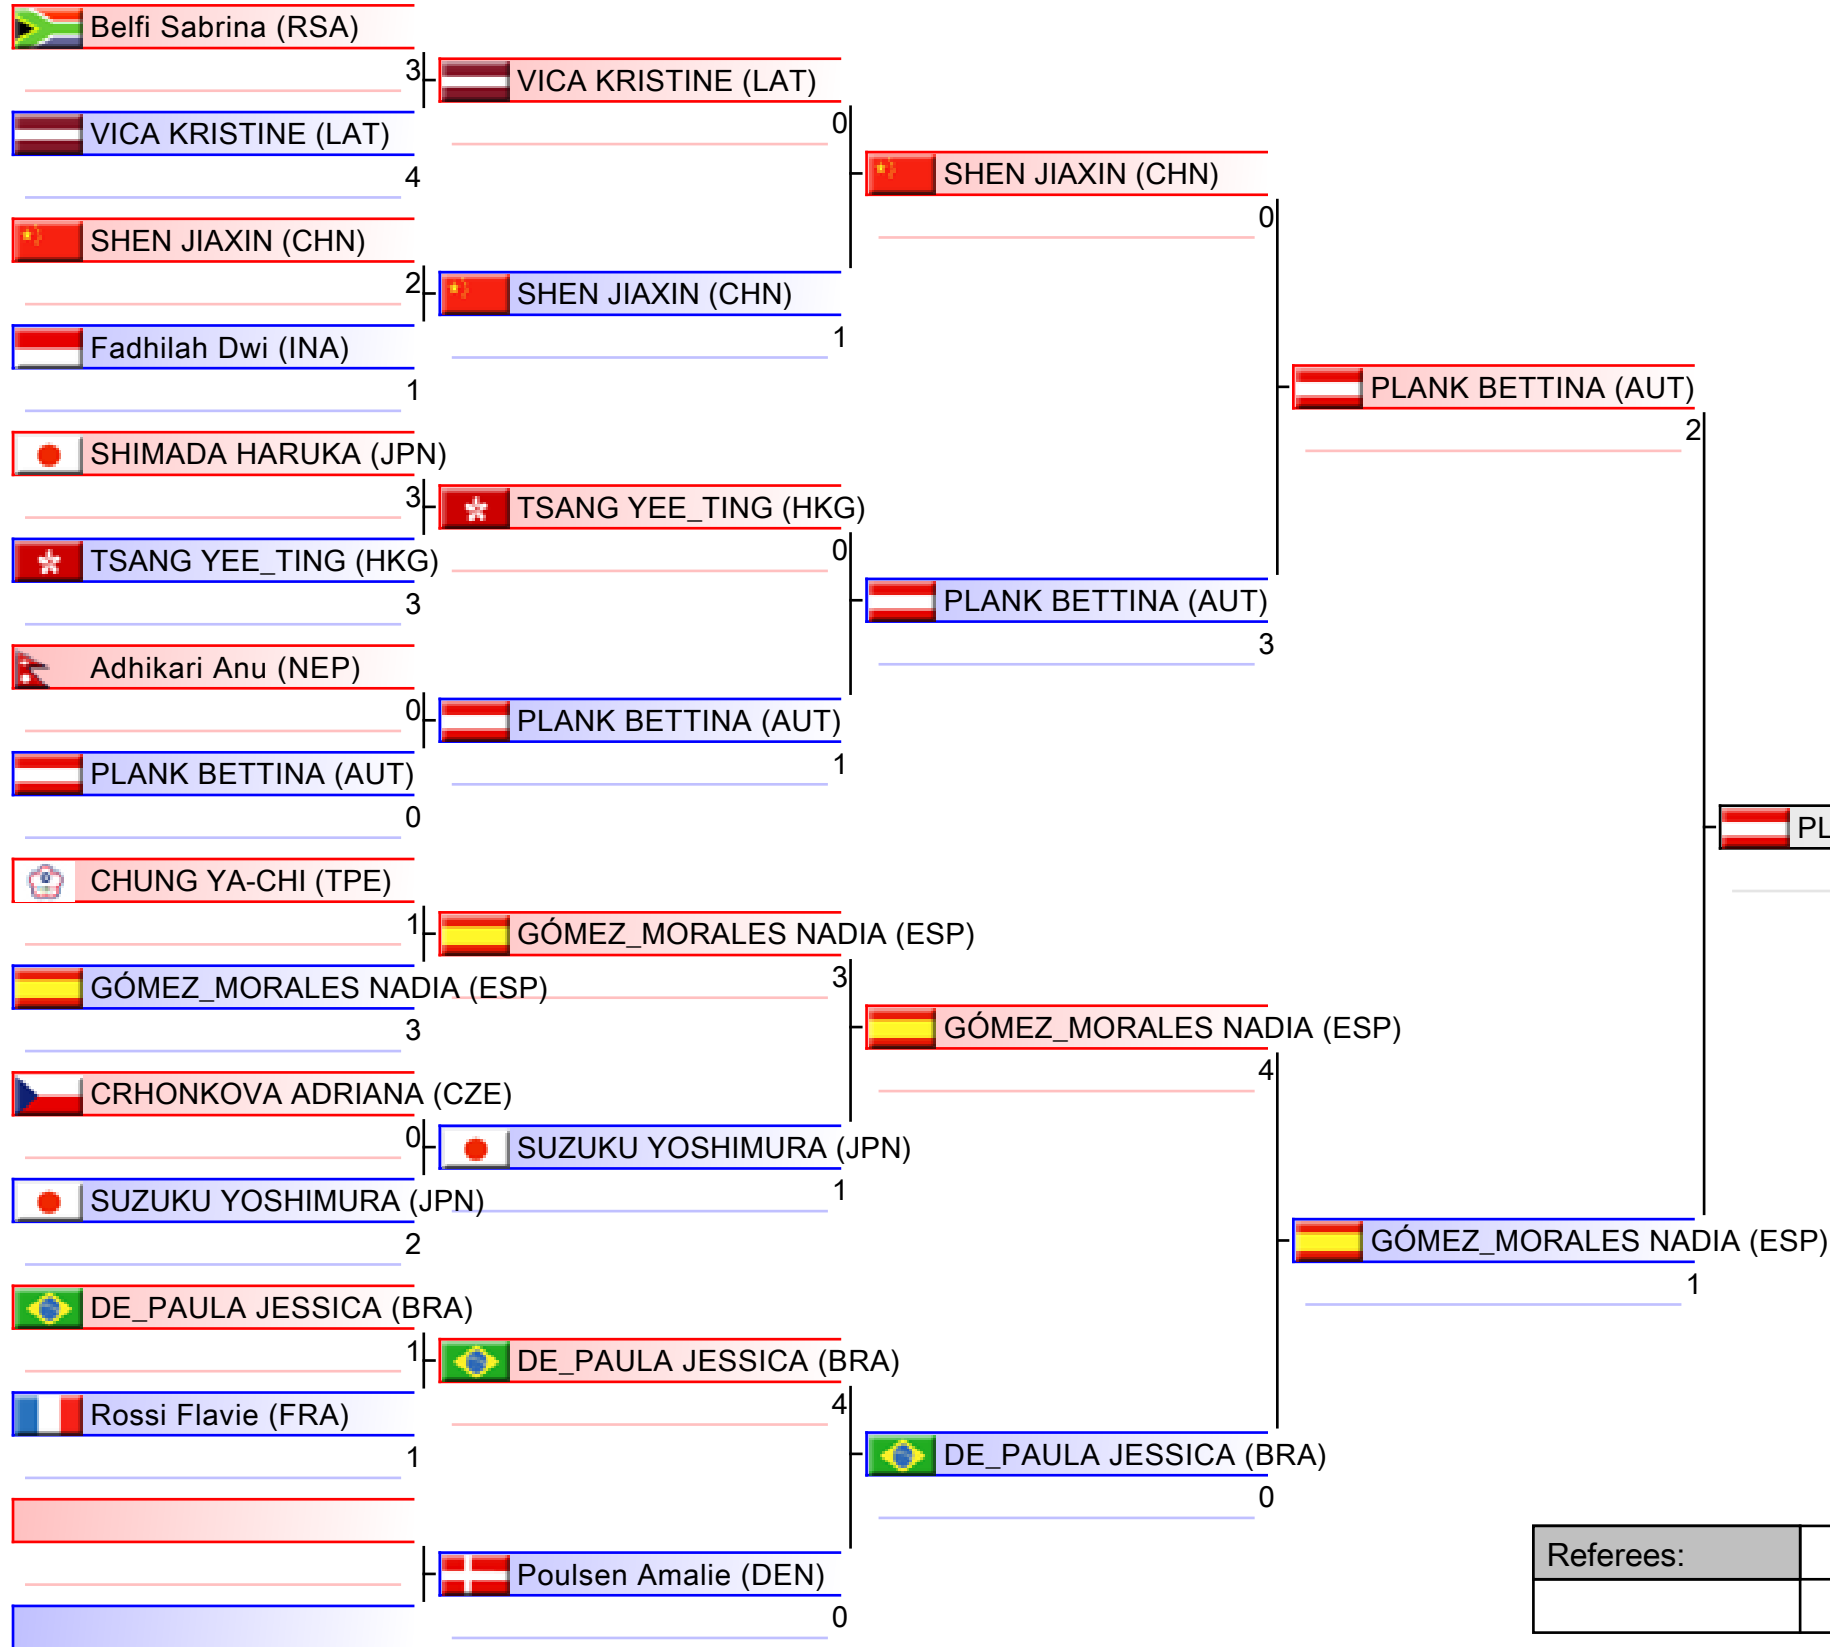

Referees:			

Female Kumite -50 Kg

Karate1 Series A - Shanghai 2018, Shanghai, CHN

Tatami
2 21:05

Pool
2/4

1. DEMIRTURK GULSEN (TUR)
2. PLANK BETTINA (AUT)
3. GU SHIAU-SHUANG (TPE)
3. GÓMEZ_MORALES NADIA (ESP)
5. Zhangbyrbay Moldir (KAZ)
5. BOUDERBANE Sophia (FRA)
7. BABAEVA BAKHRINISO (UZB)
7. TSANG YEE_TING (HKG)

Referees:			

Female Kumite -50 Kg

Karate1 Series A - Shanghai 2018, Shanghai, CHN

Tatami
3 21:55

Pool
3/4

1. DEMIRTURK GULSEN (TUR)
2. PLANK BETTINA (AUT)
3. GU SHIAU-SHUANG (TPE)
3. GÓMEZ_MORALES NADIA (ESP)
5. Zhangbyrbay Moldir (KAZ)
5. BOUDERBANE Sophia (FRA)
7. BABAIEVA BAKHRINISO (UZB)
7. TSANG YEE_TING (HKG)