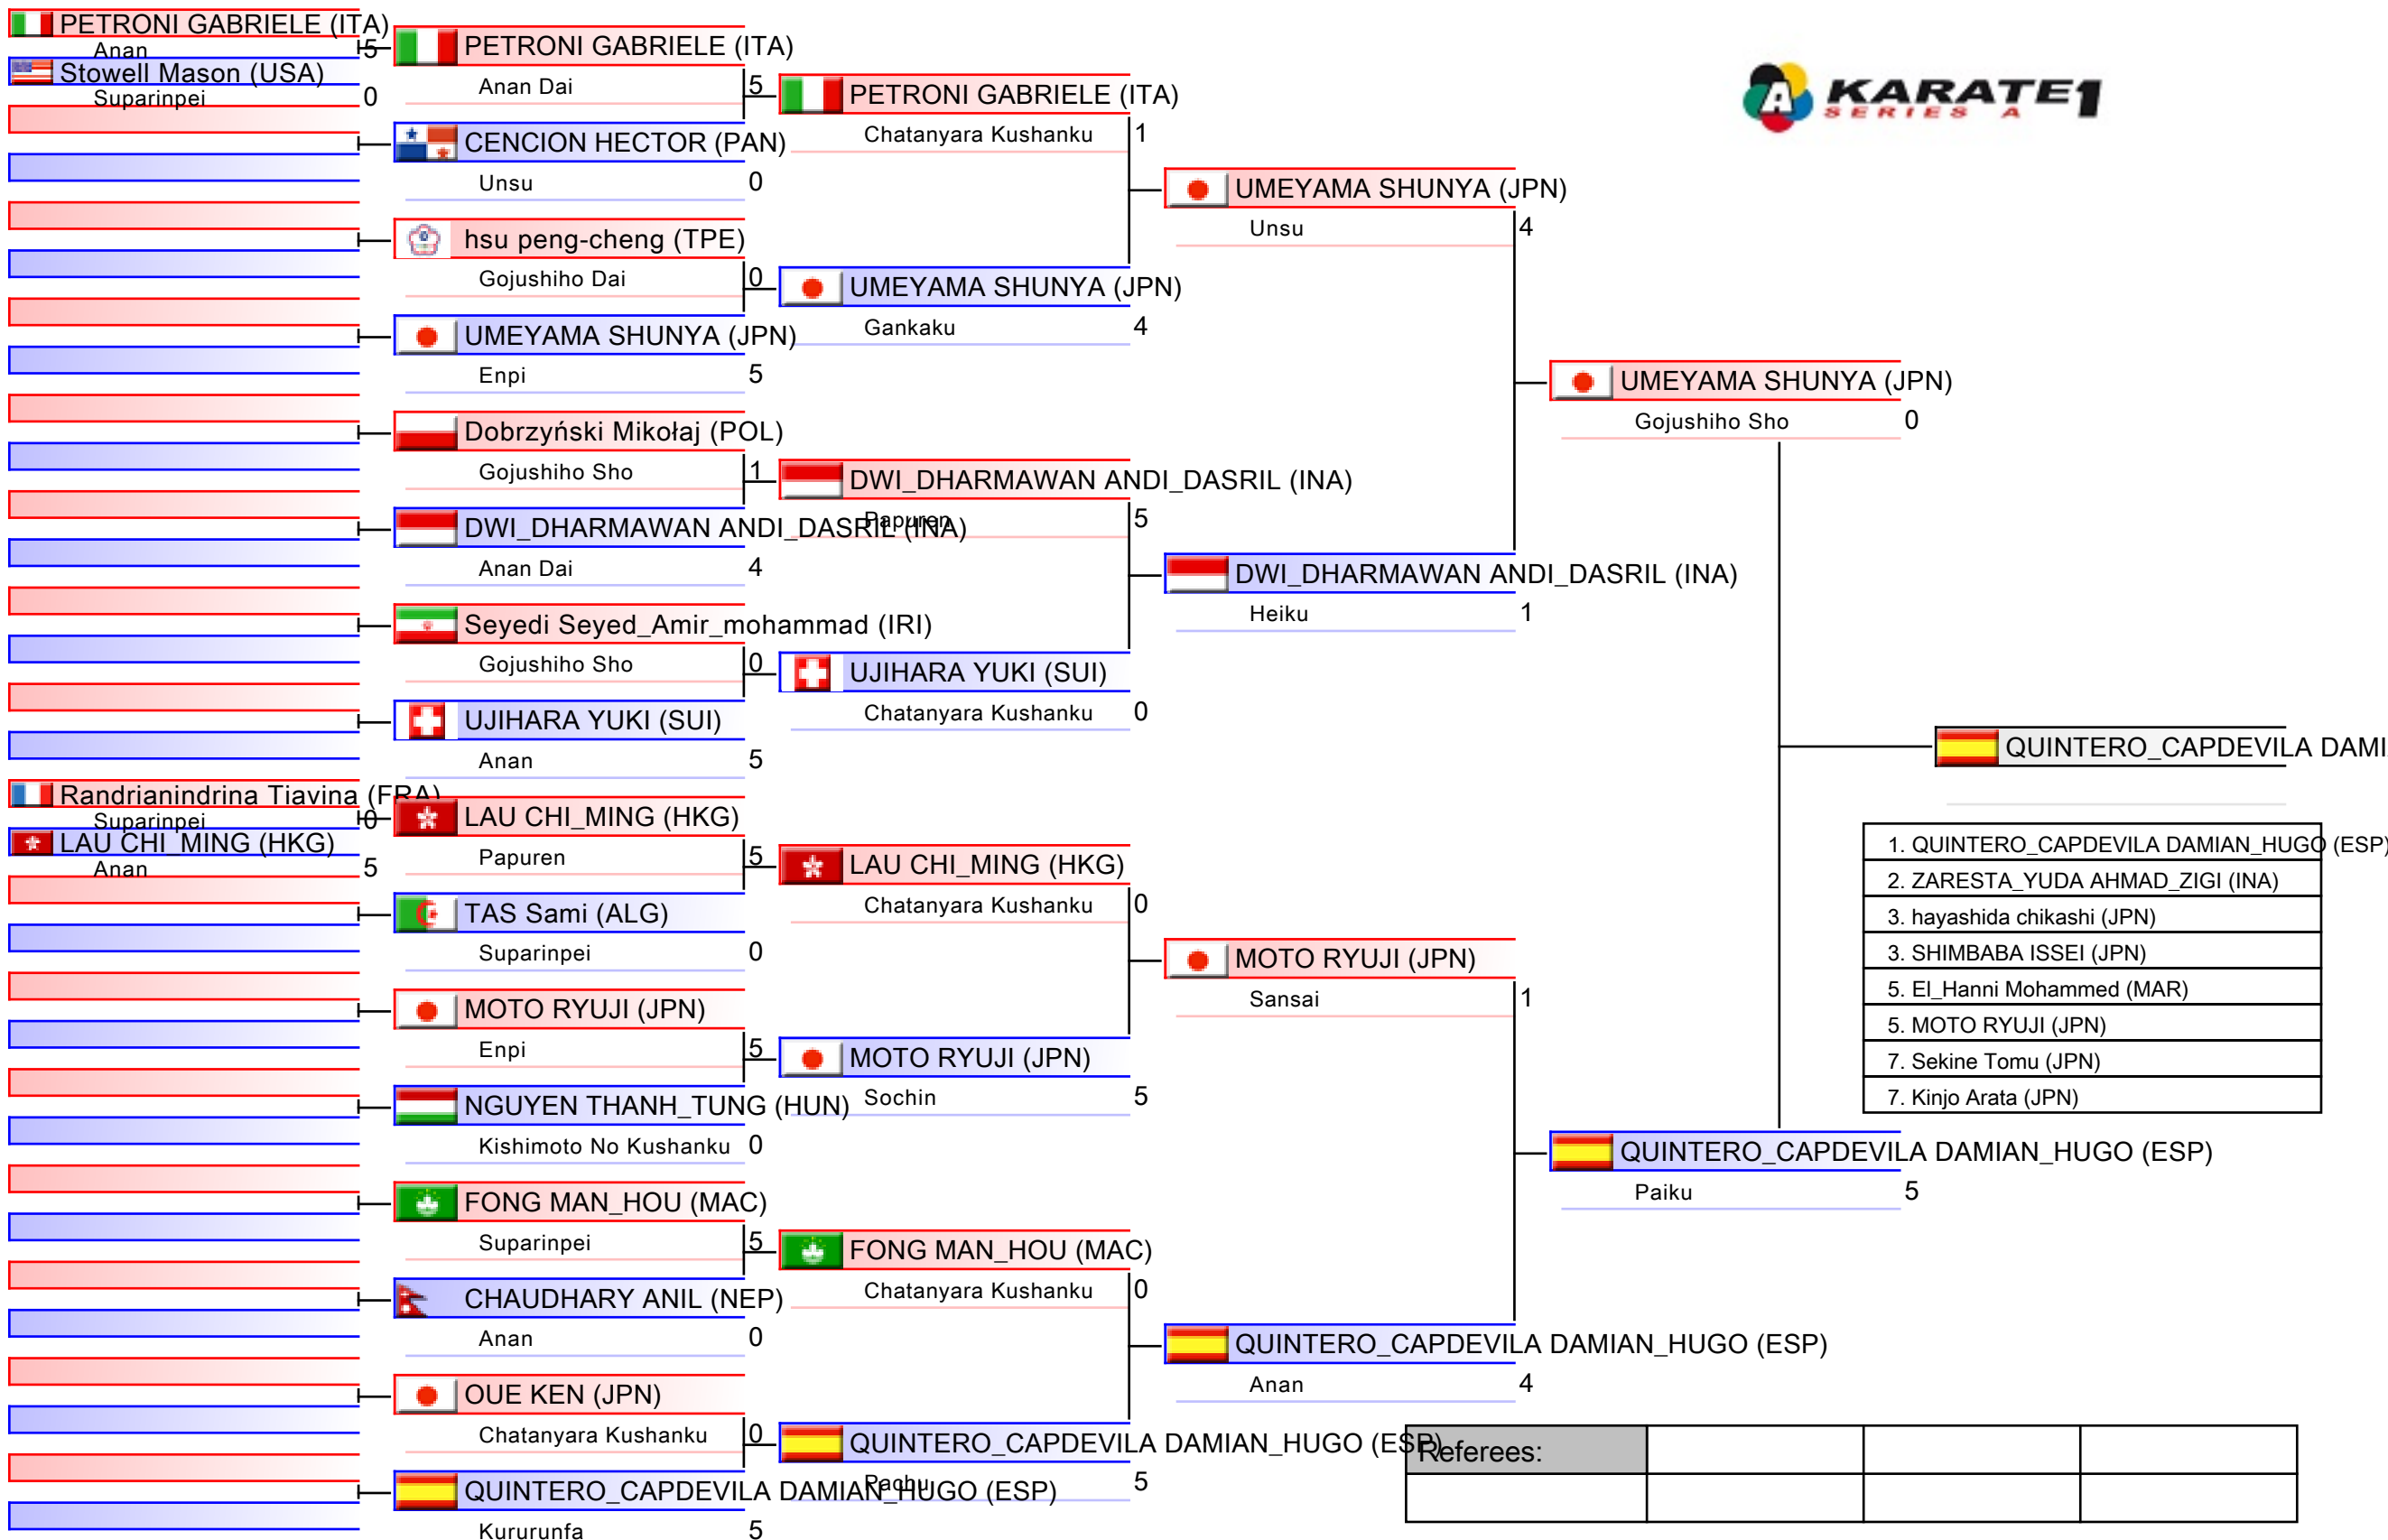

Male Kata

Karate1 Series A - Shanghai 2018, Shanghai, CHN

Tatami
4 09:00

Pool
4/8