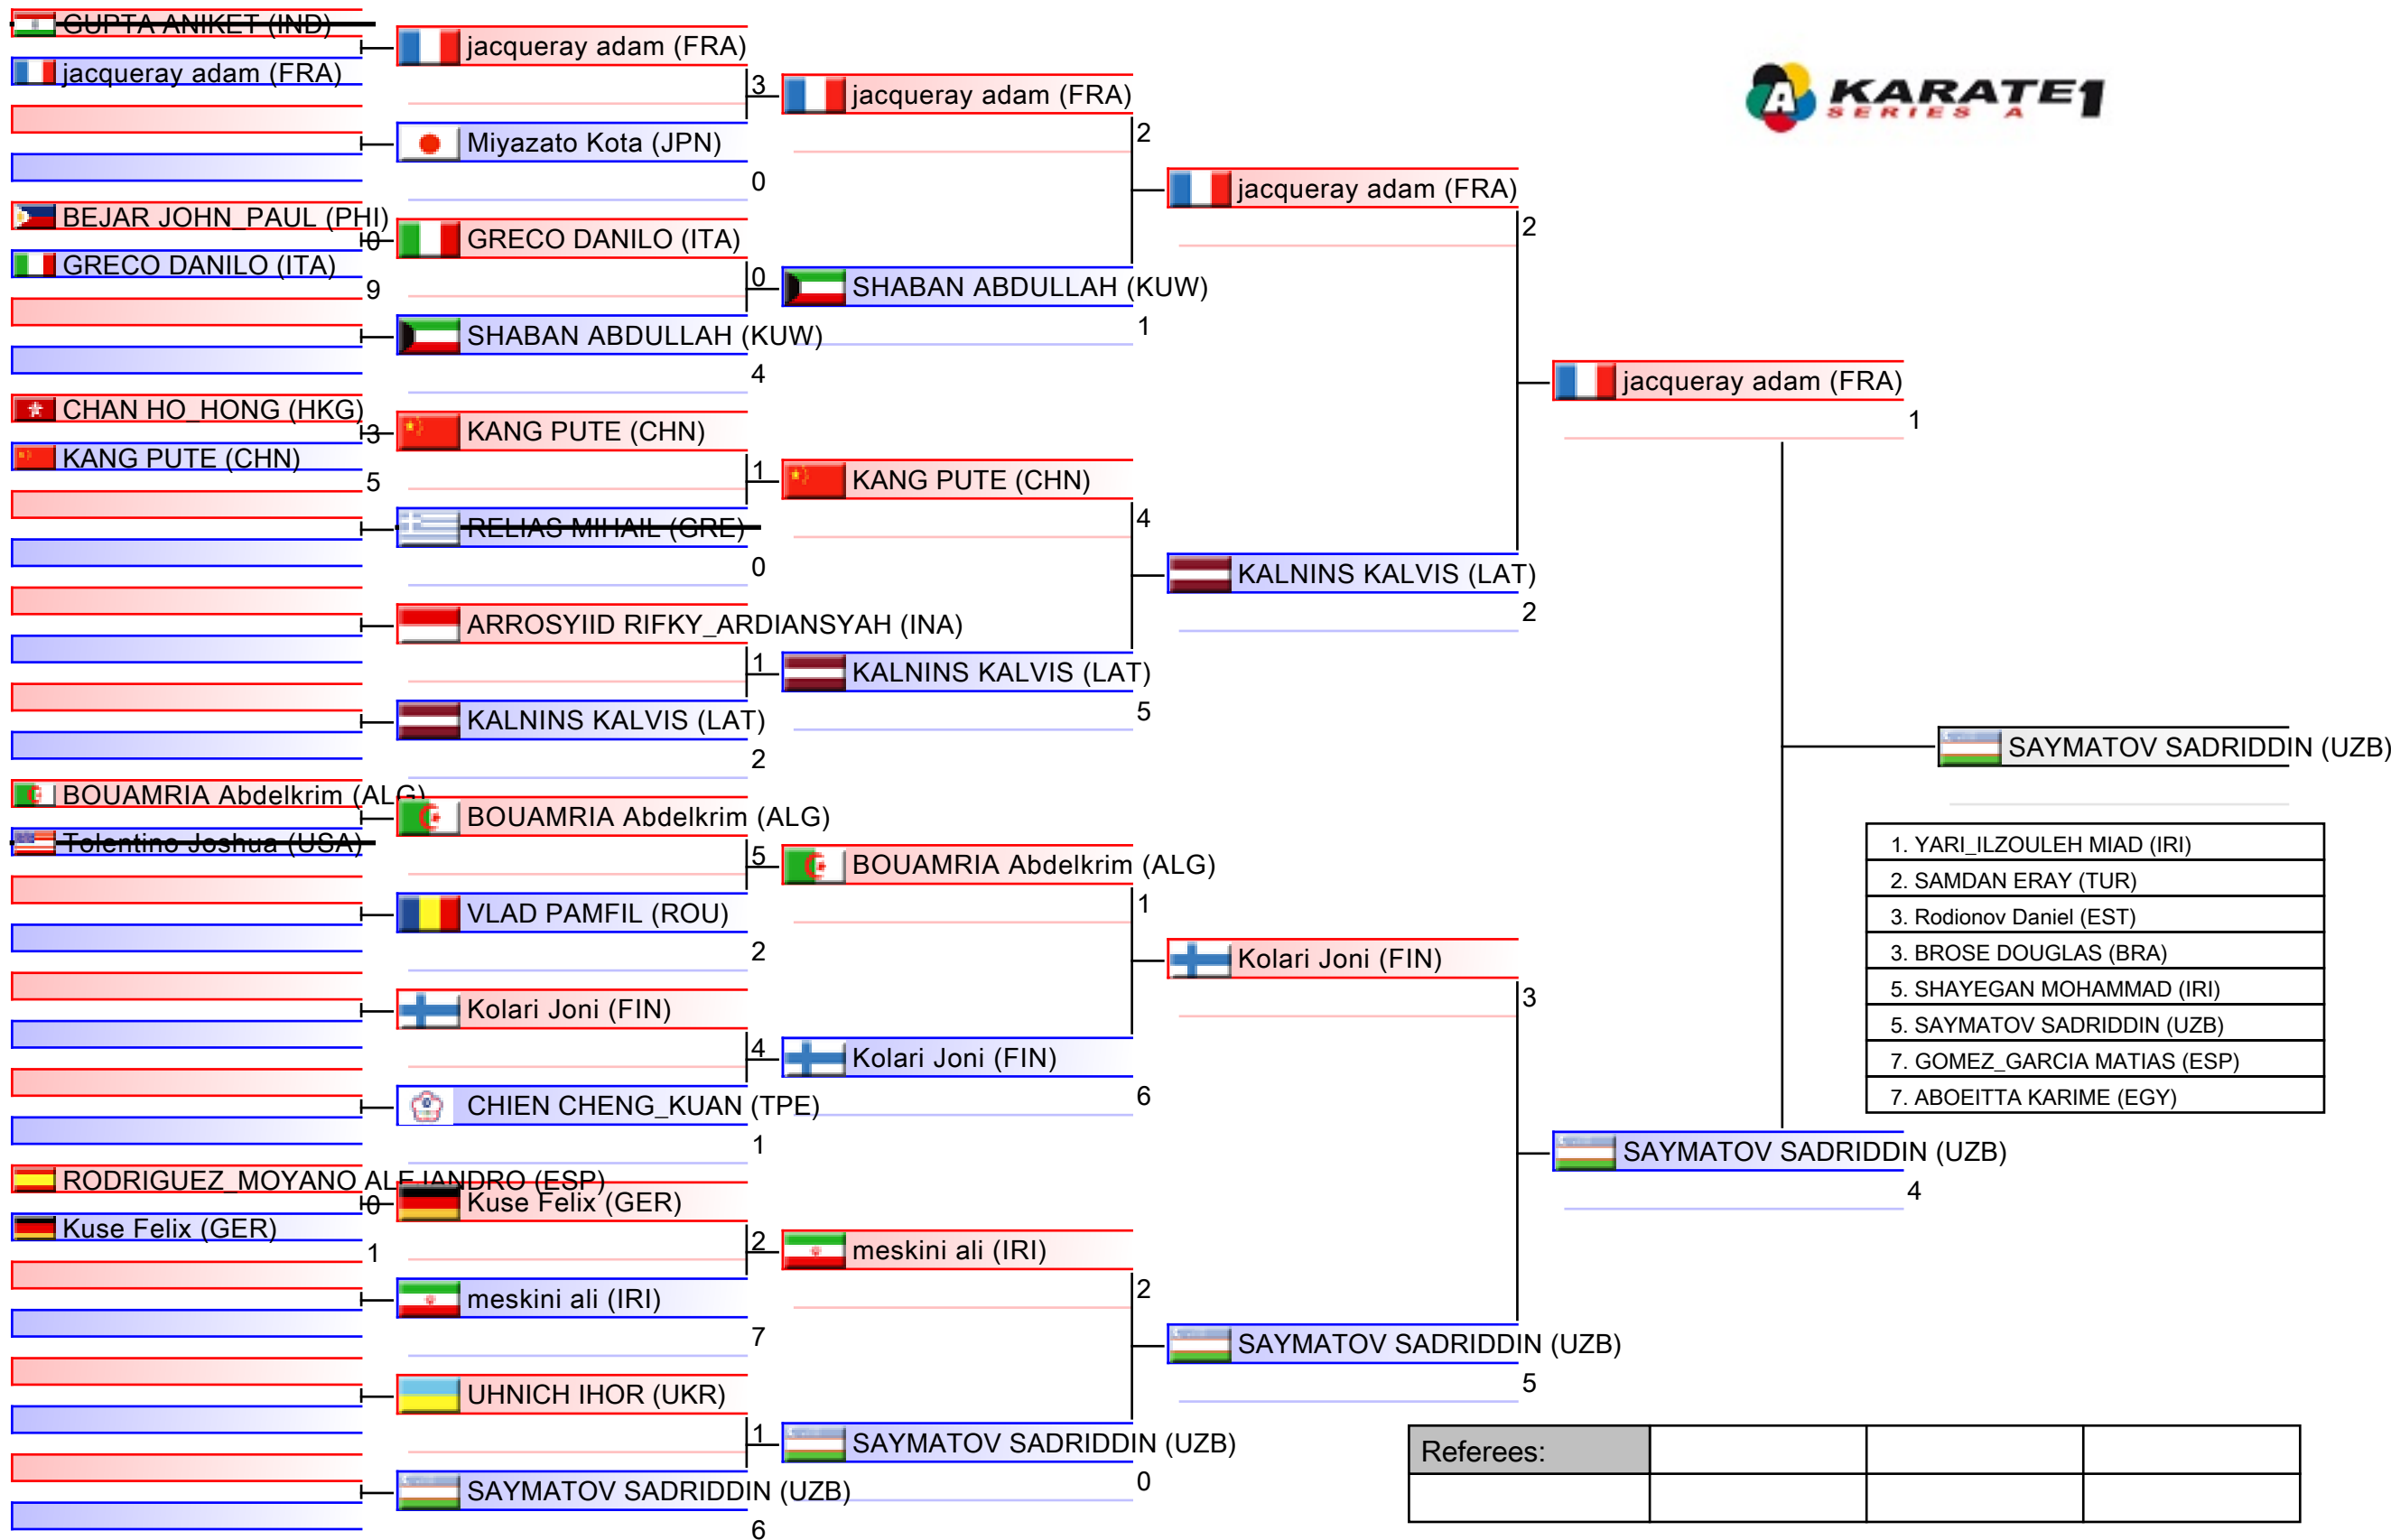

Tatami
1 16:15

Pool
1/4

Male Kumite -60 Kg

Karate1 Series A - Shanghai 2018, Shanghai, CHN

Tatami
2 15:45

Pool
2/4

1. YARI_ILZOULEH MIAD (IRI)
2. SAMDAN ERAY (TUR)
3. Rodionov Daniel (EST)
3. BROSE DOUGLAS (BRA)
5. SHAYEGAN MOHAMMAD (IRI)
5. SAYMATOV SADRIDDIN (UZB)
7. GOMEZ_GARCIA MATIAS (ESP)
7. ABOEITTA KARIME (EGY)

Referees:			

Male Kumite -60 Kg

Karate1 Series A - Shanghai 2018, Shanghai, CHN

Tatami
3 16:10

Pool
3/4

Referees:			

Male Kumite -60 Kg

Karate1 Series A - Shanghai 2018, Shanghai, CHN

Tatami
4 15:45

Pool
4/4

Male Kumite -67 Kg

Karate1 Series A - Shanghai 2018, Shanghai, CHN

Tatami
1 17:50

Pool
1/4

- | |
|------------------------------------|
| 1. ISMAIL ALY (EGY) |
| 2. FIGUEIRA VINICIUS (BRA) |
| 3. Mehdizadeh Amir (IRI) |
| 3. NAKANO SOICHIRO (JPN) |
| 5. shirsefat Aireza (IRI) |
| 5. BENKHALED ABDELATIF (ALG) |
| 7. Bovand_shahryari Mohammad (IRI) |
| 7. LÊ Thanh-Liêm (FRA) |