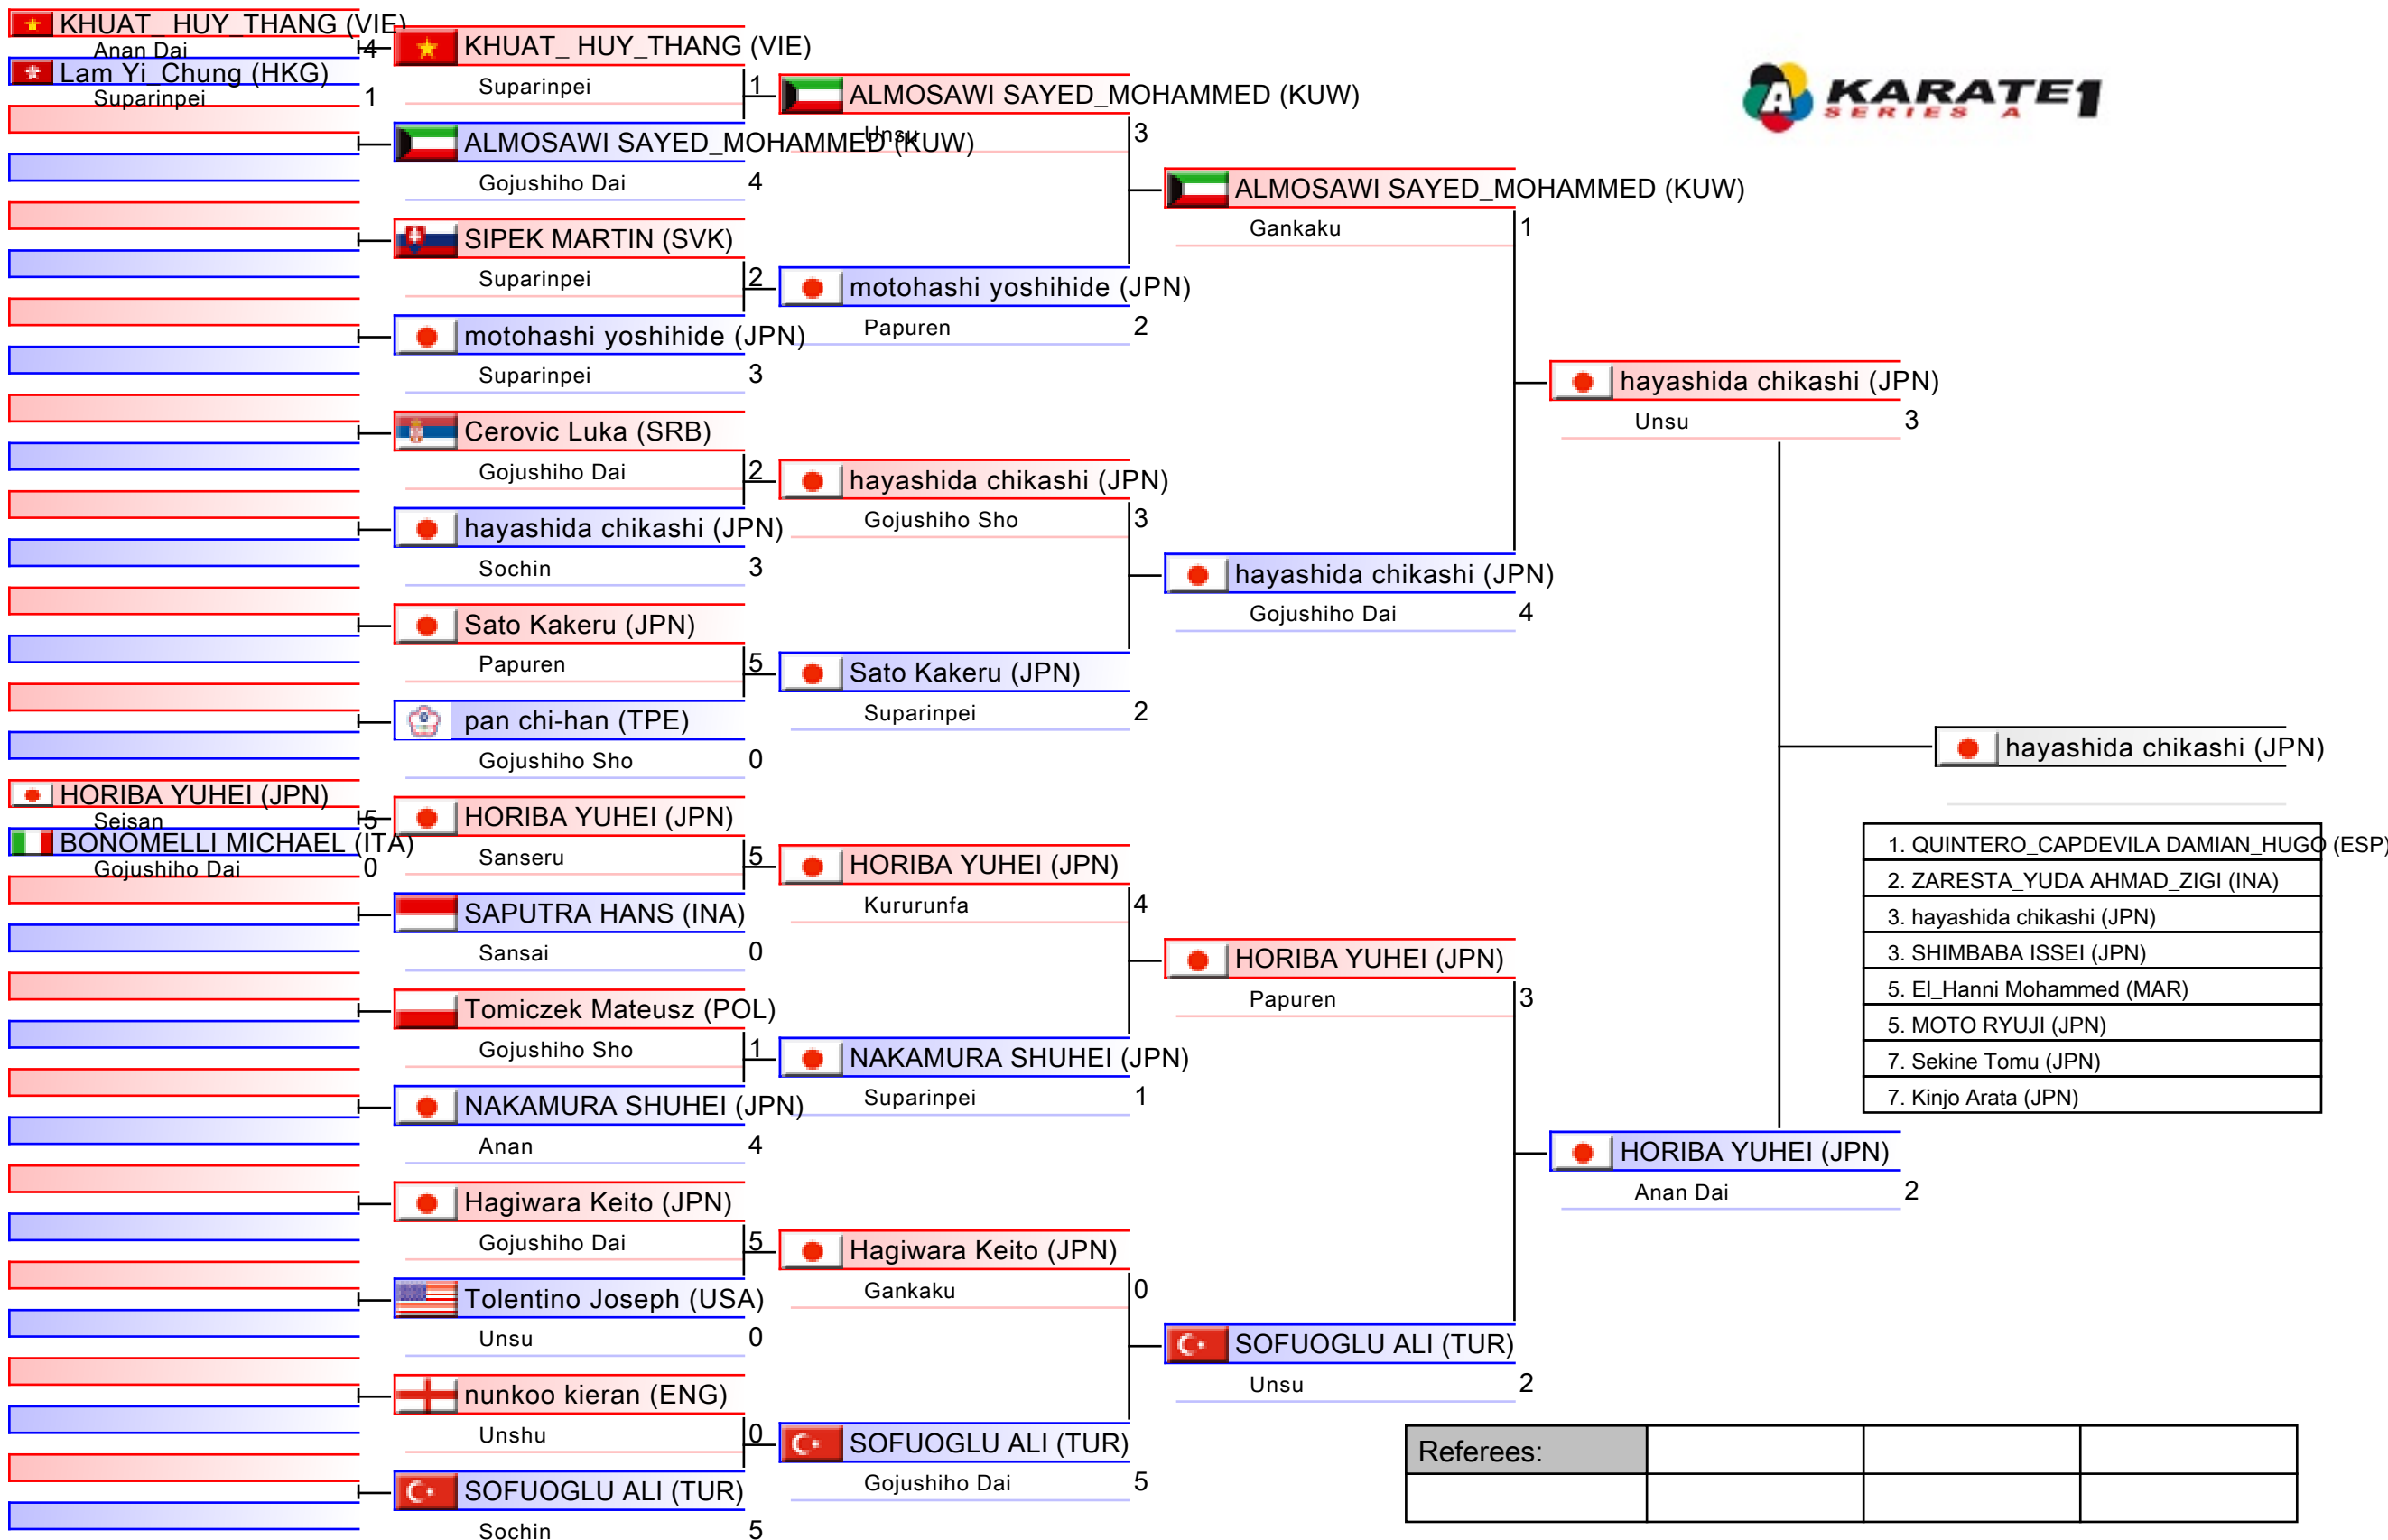

Pool
5/8

Referees:			

Male Kata

Karate1 Series A - Shanghai 2018, Shanghai, CHN

Tatami
2 11:00

Pool
6/8

Male Kata

Karate1 Series A - Shanghai 2018, Shanghai, CHN