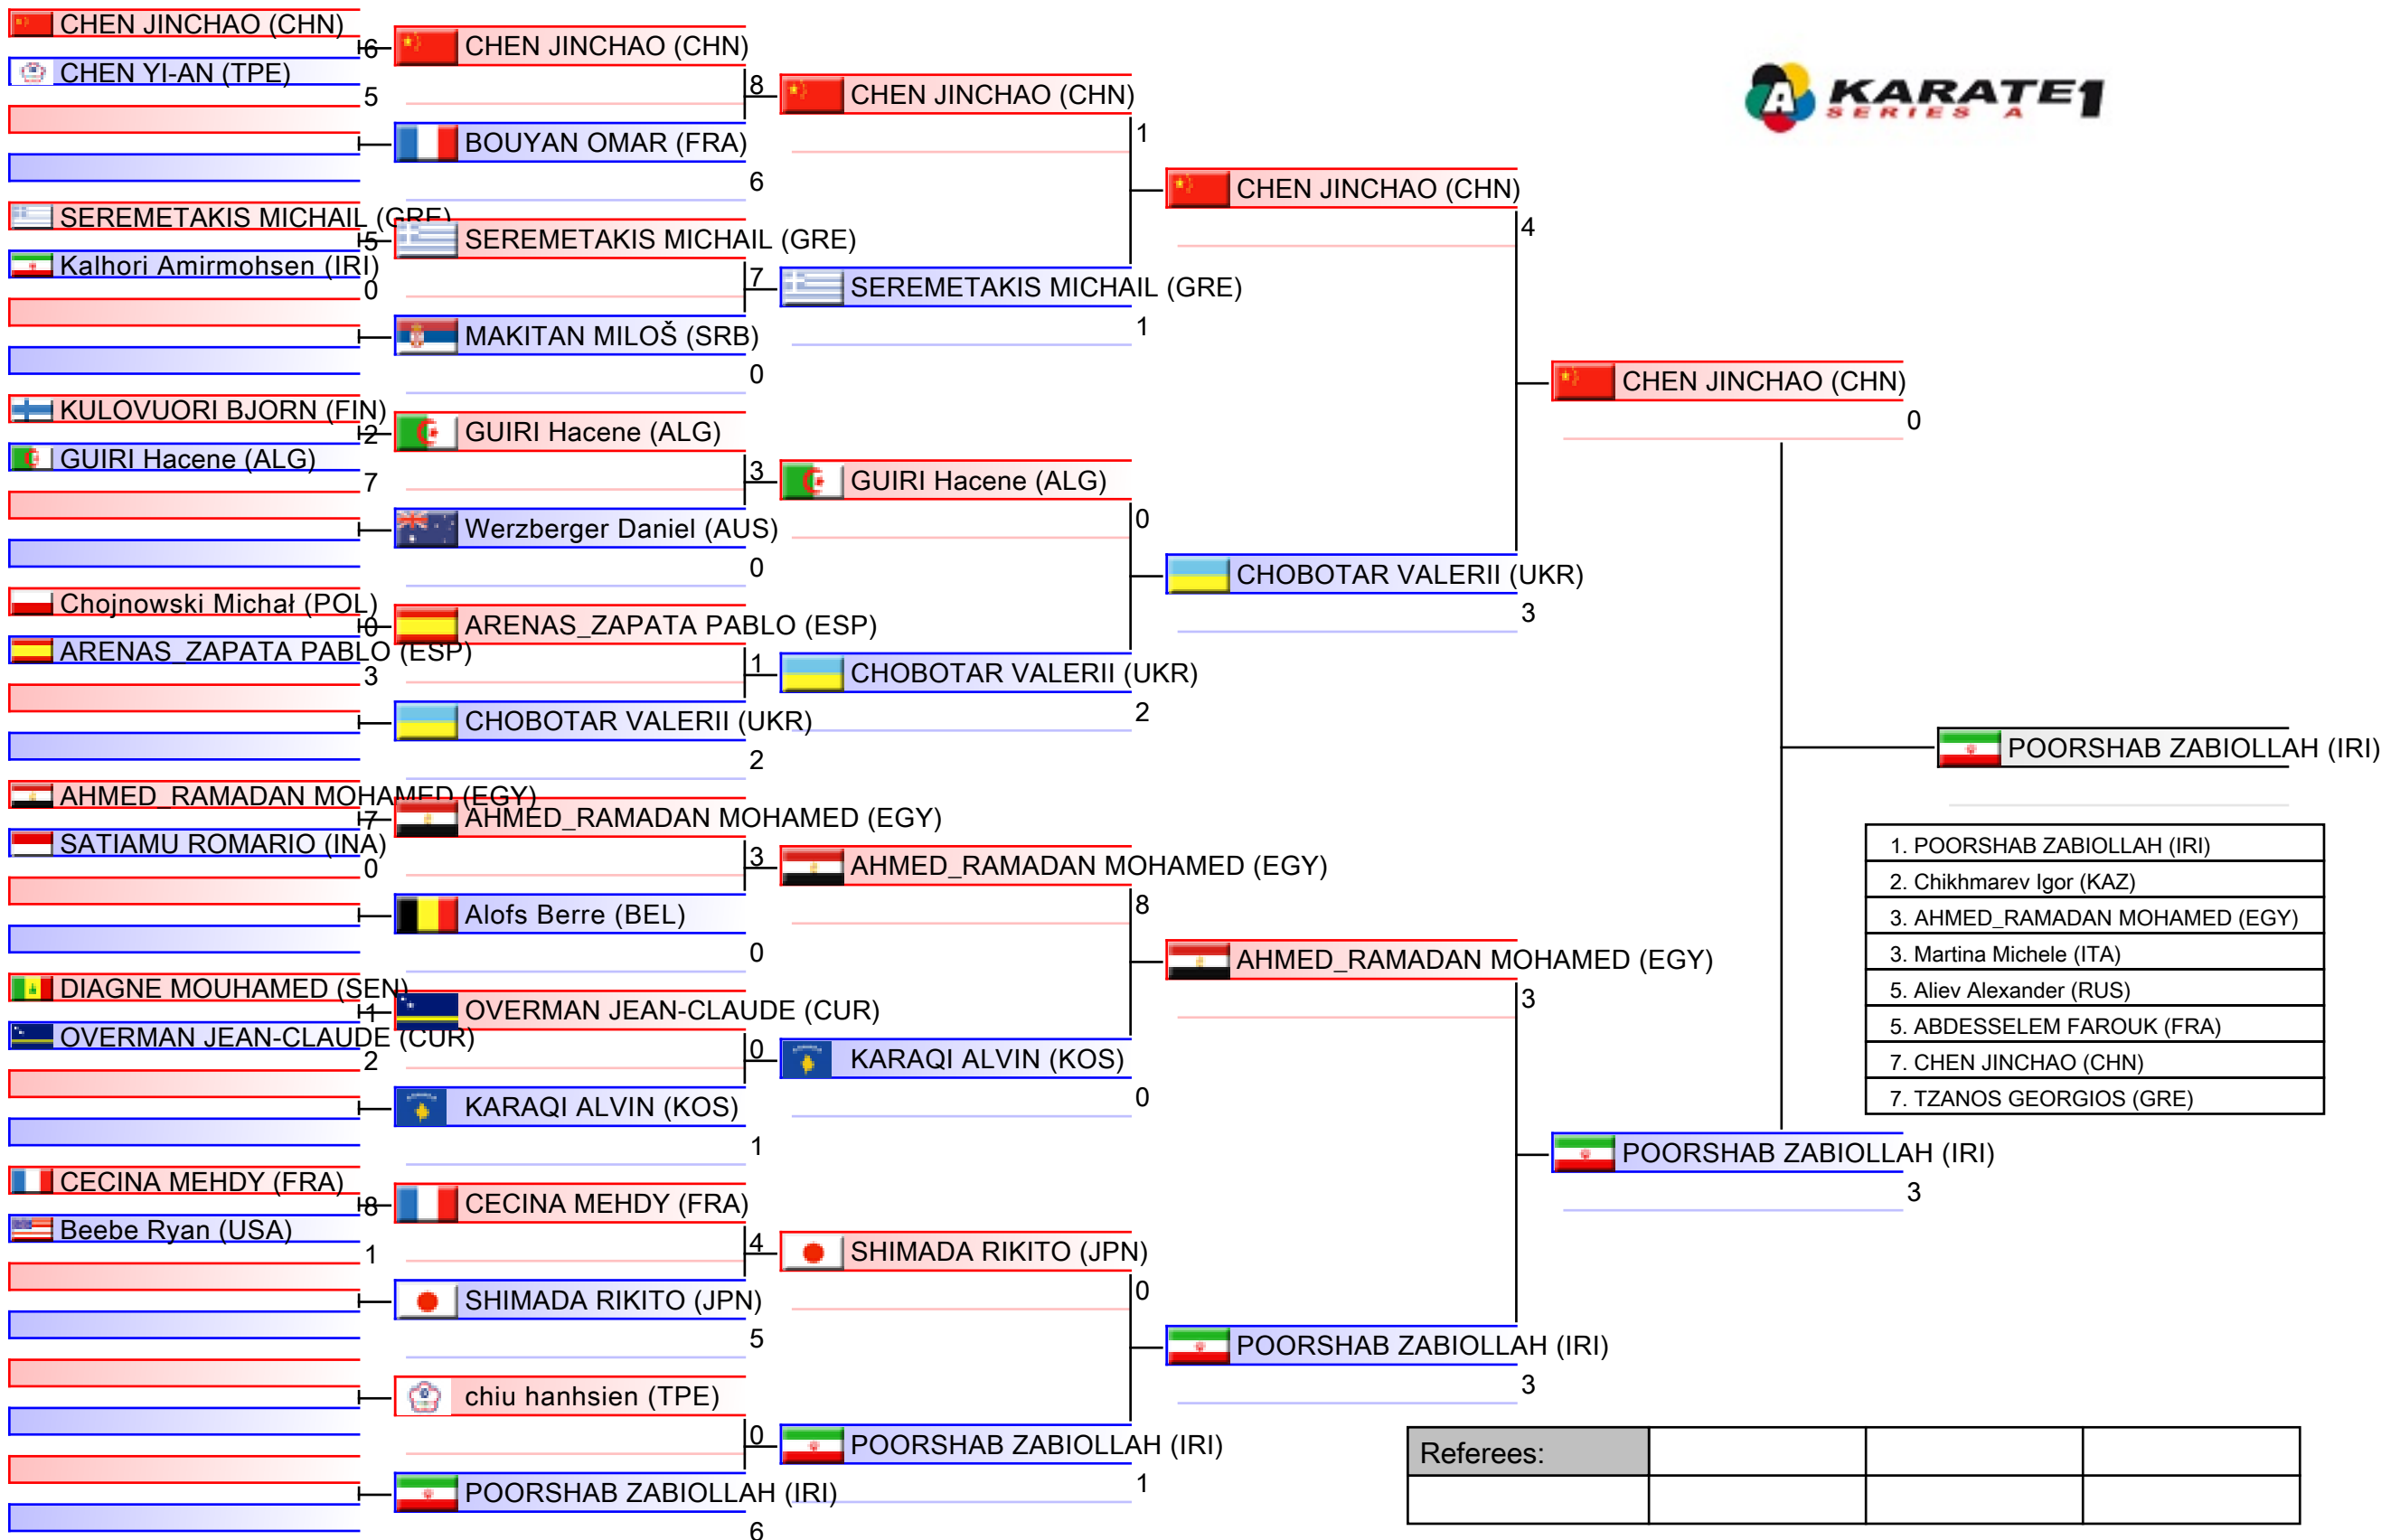

Male Kumite -84 Kg

Karate1 Series A - Shanghai 2018, Shanghai, CHN

Tatami
1 12:50

Pool
1/4

- | |
|--------------------------------|
| 1. POORSHAB ZABIOLLAH (IRI) |
| 2. Chikhmarev Igor (KAZ) |
| 3. AHMED_RAMADAN MOHAMED (EGY) |
| 3. Martina Michele (ITA) |
| 5. Aliev Alexander (RUS) |
| 5. ABDESSELEM FAROUK (FRA) |
| 7. CHEN JINCHAO (CHN) |
| 7. TZANOS GEORGIOS (GRE) |

Referees:			

Male Kumite -84 Kg

Karate1 Series A - Shanghai 2018, Shanghai, CHN

Tatami
2 12:40

Pool
2/4

Male Kumite -84 Kg

Karate1 Series A - Shanghai 2018, Shanghai, CHN

Tatami
3 12:50

Pool
3/4

- | |
|--------------------------------|
| 1. POORSHAB ZABIOLLAH (IRI) |
| 2. Chikhmarev Igor (KAZ) |
| 3. AHMED_RAMADAN MOHAMED (EGY) |
| 3. Martina Michele (ITA) |
| 5. Aliev Alexander (RUS) |
| 5. ABDESSELEM FAROUK (FRA) |
| 7. CHEN JINCHAO (CHN) |
| 7. TZANOS GEORGIOS (GRE) |